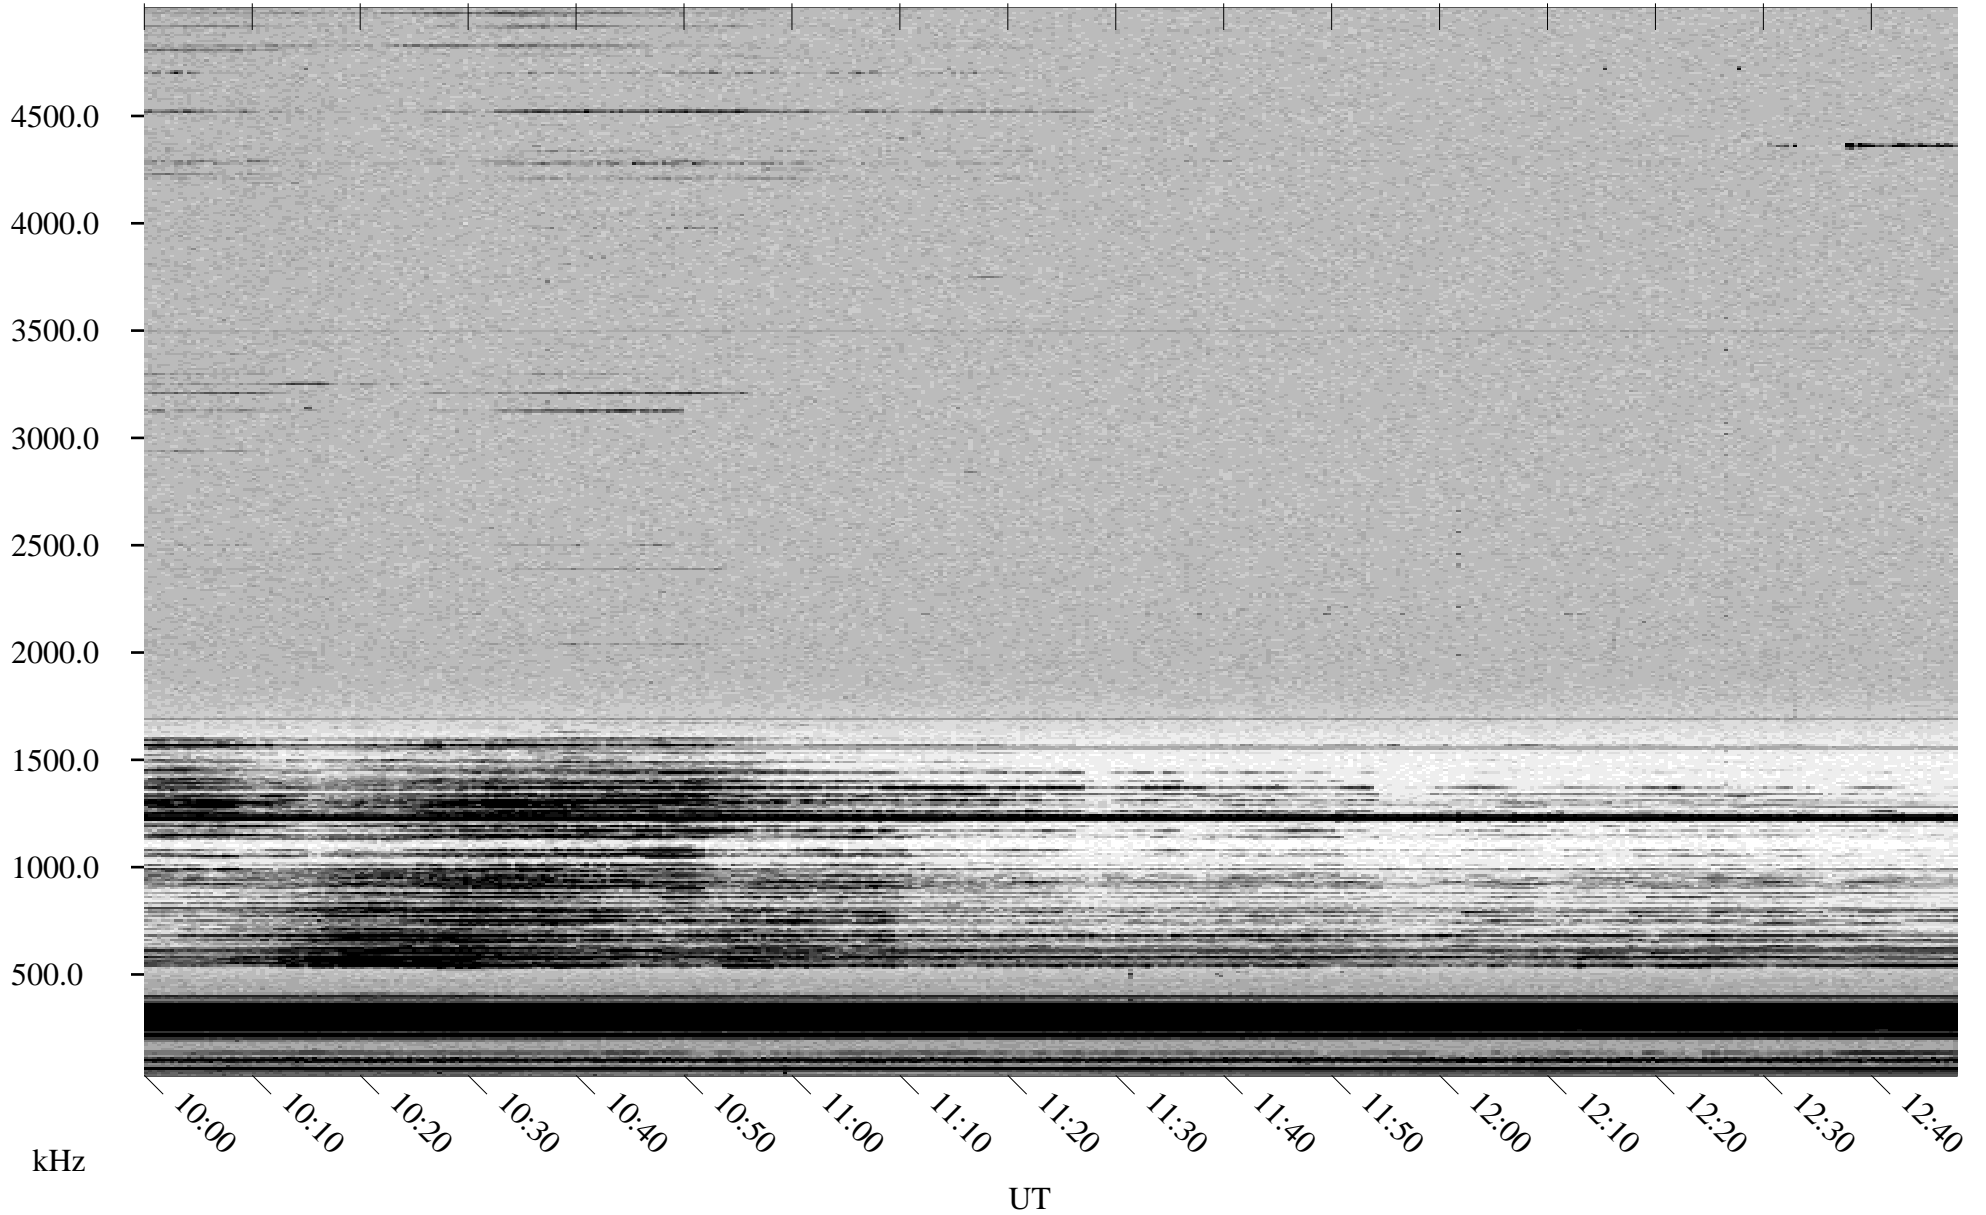

# 10/19/1998 Churchill, Manitoba

Linear Scale    Black = 161    White = 15

ch982911.r00m max\_12

Page 5

# 10/19/1998 Churchill, Manitoba

Linear Scale    Black = 161    White = 15

ch982911.r00m max\_12

Page 6