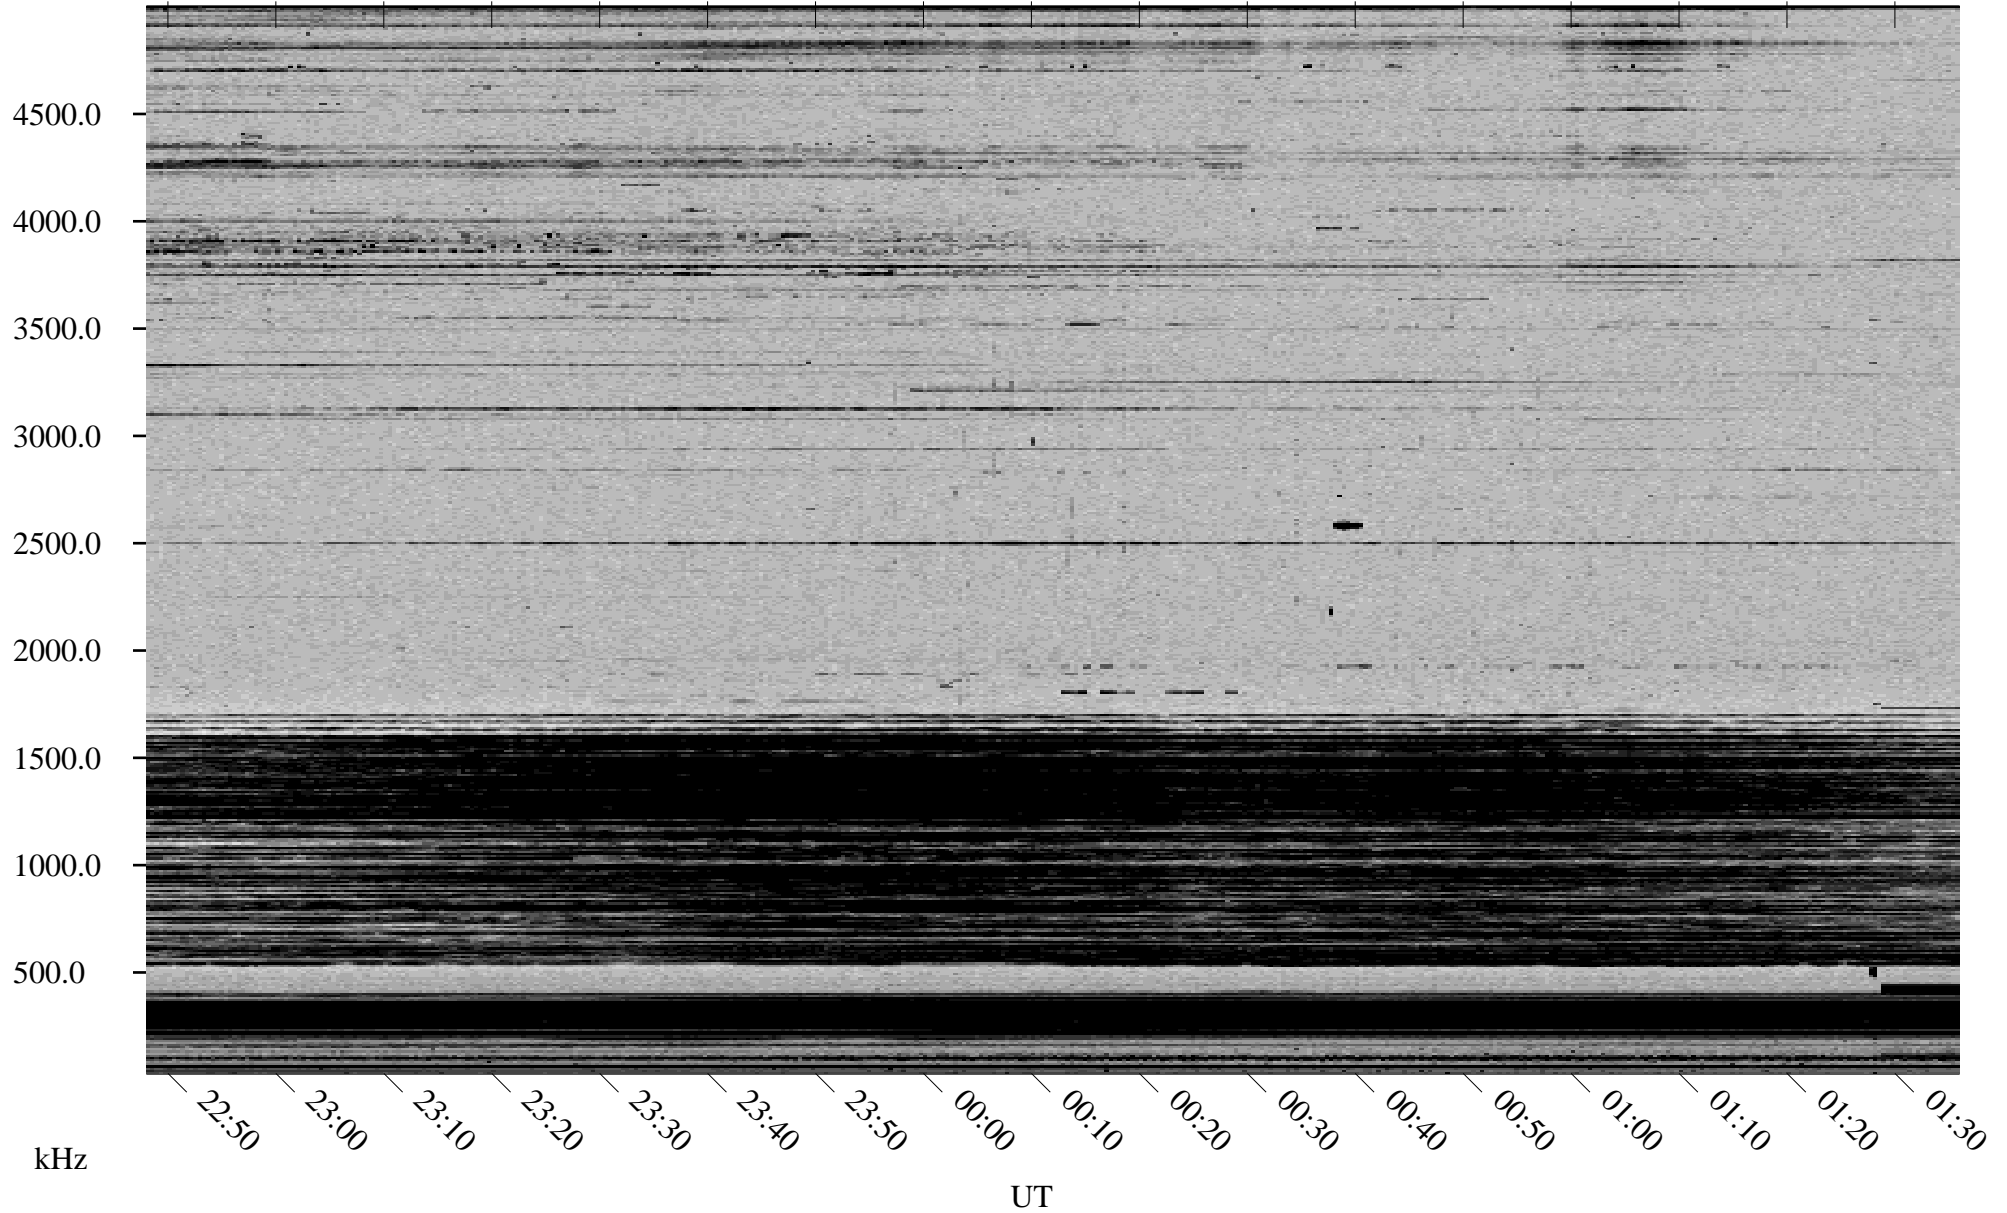

# 10/18/1998 Churchill, Manitoba

Linear Scale    Black = 161    White = 15

ch982911.r00m max\_12

Page 1

# 10/18/1998 Churchill, Manitoba

Linear Scale    Black = 161    White = 15

ch982911.r00m max\_12

Page 2

# 10/19/1998 Churchill, Manitoba

Linear Scale    Black = 161    White = 15

ch982911.r00m max\_12

Page 3

# 10/19/1998 Churchill, Manitoba

Linear Scale    Black = 161    White = 15

ch982911.r00m max\_12

Page 4