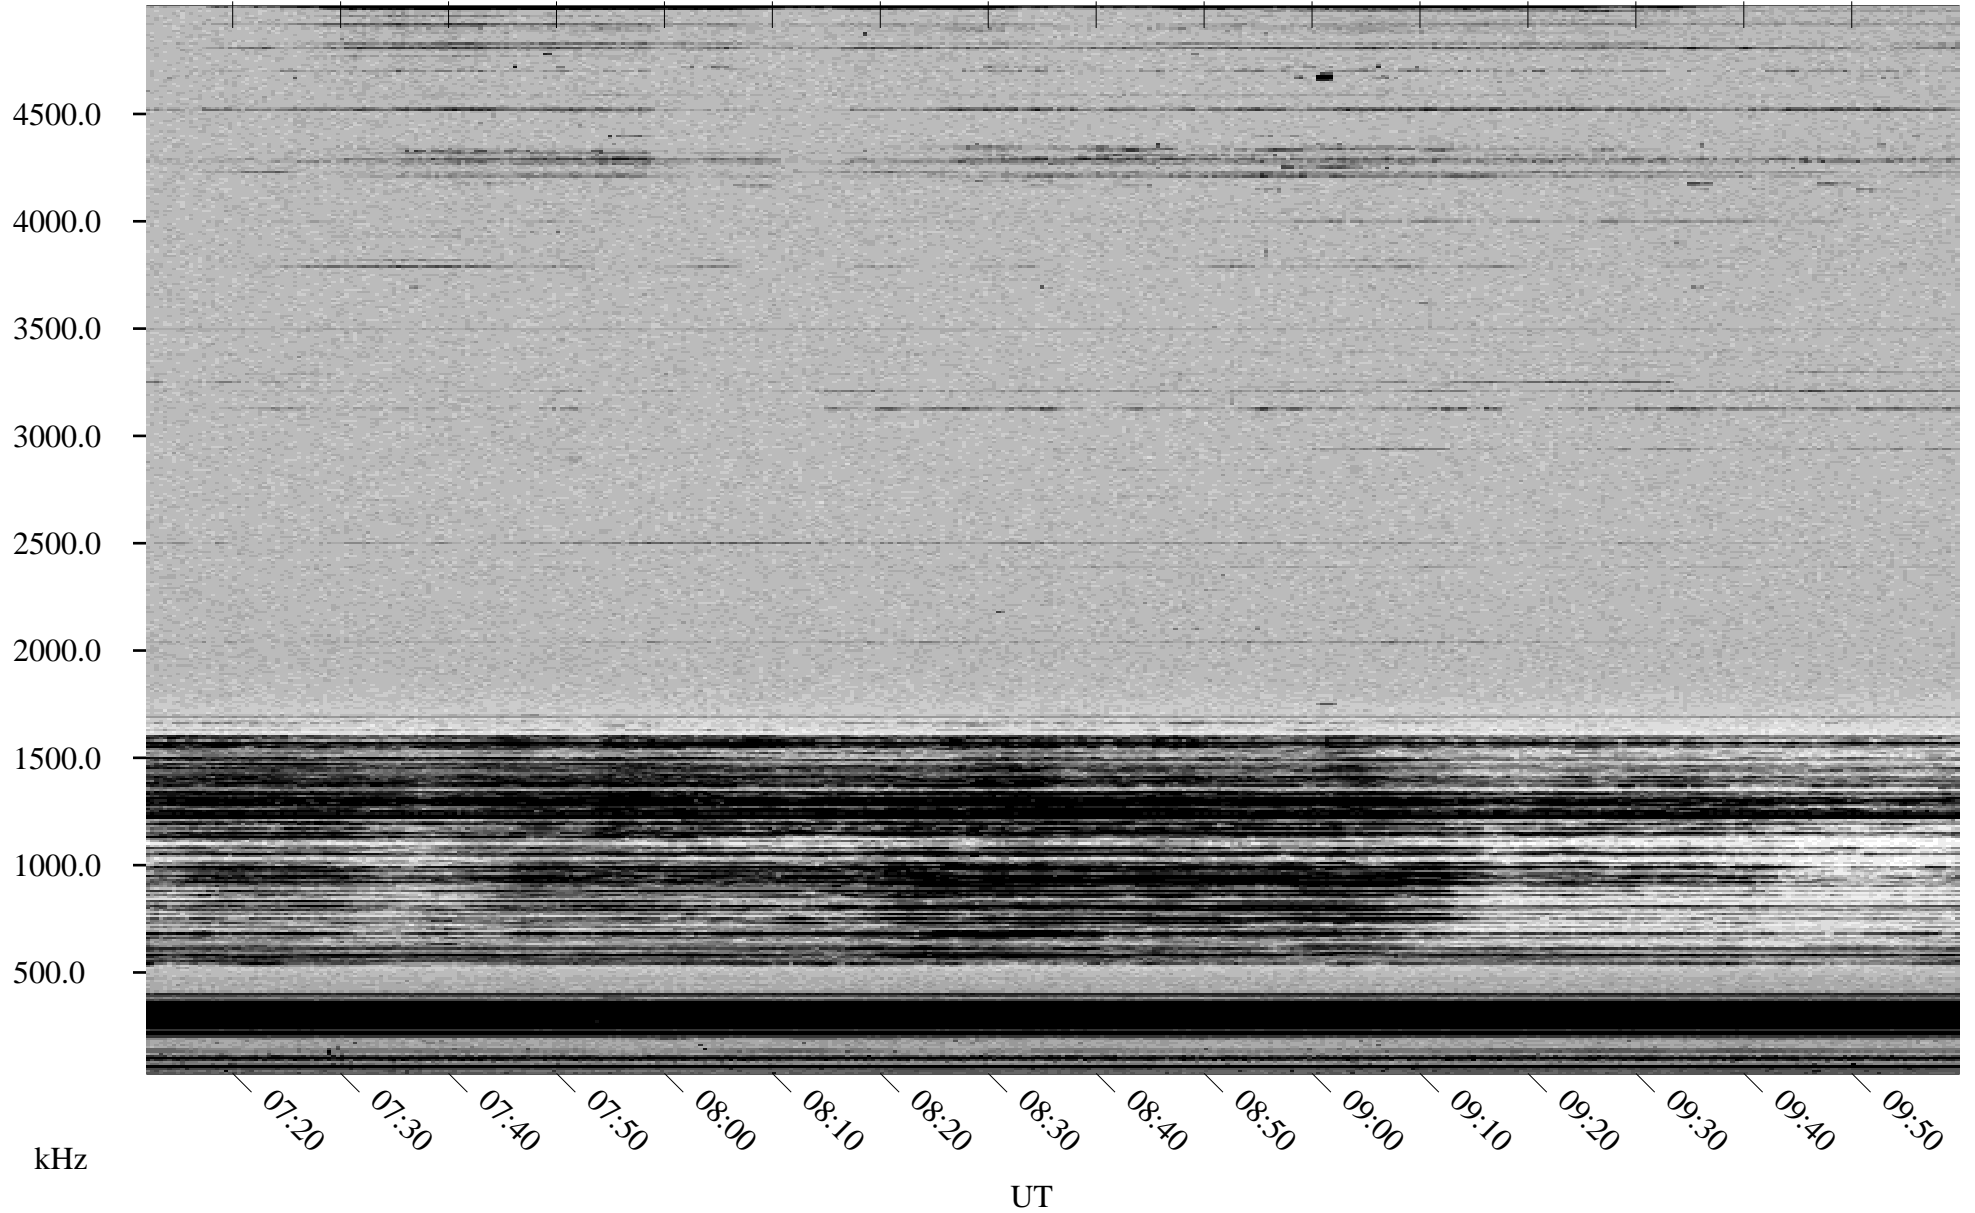

# 10/19/1998 Churchill, Manitoba

Linear Scale    Black = 161    White = 15

ch982911.r00m max\_12

Page 4

# 10/19/1998 Churchill, Manitoba

Linear Scale    Black = 161    White = 15

ch982911.r00m max\_12

Page 5

# 10/19/1998 Churchill, Manitoba

Linear Scale    Black = 161    White = 15

ch982911.r00m max\_12

Page 6