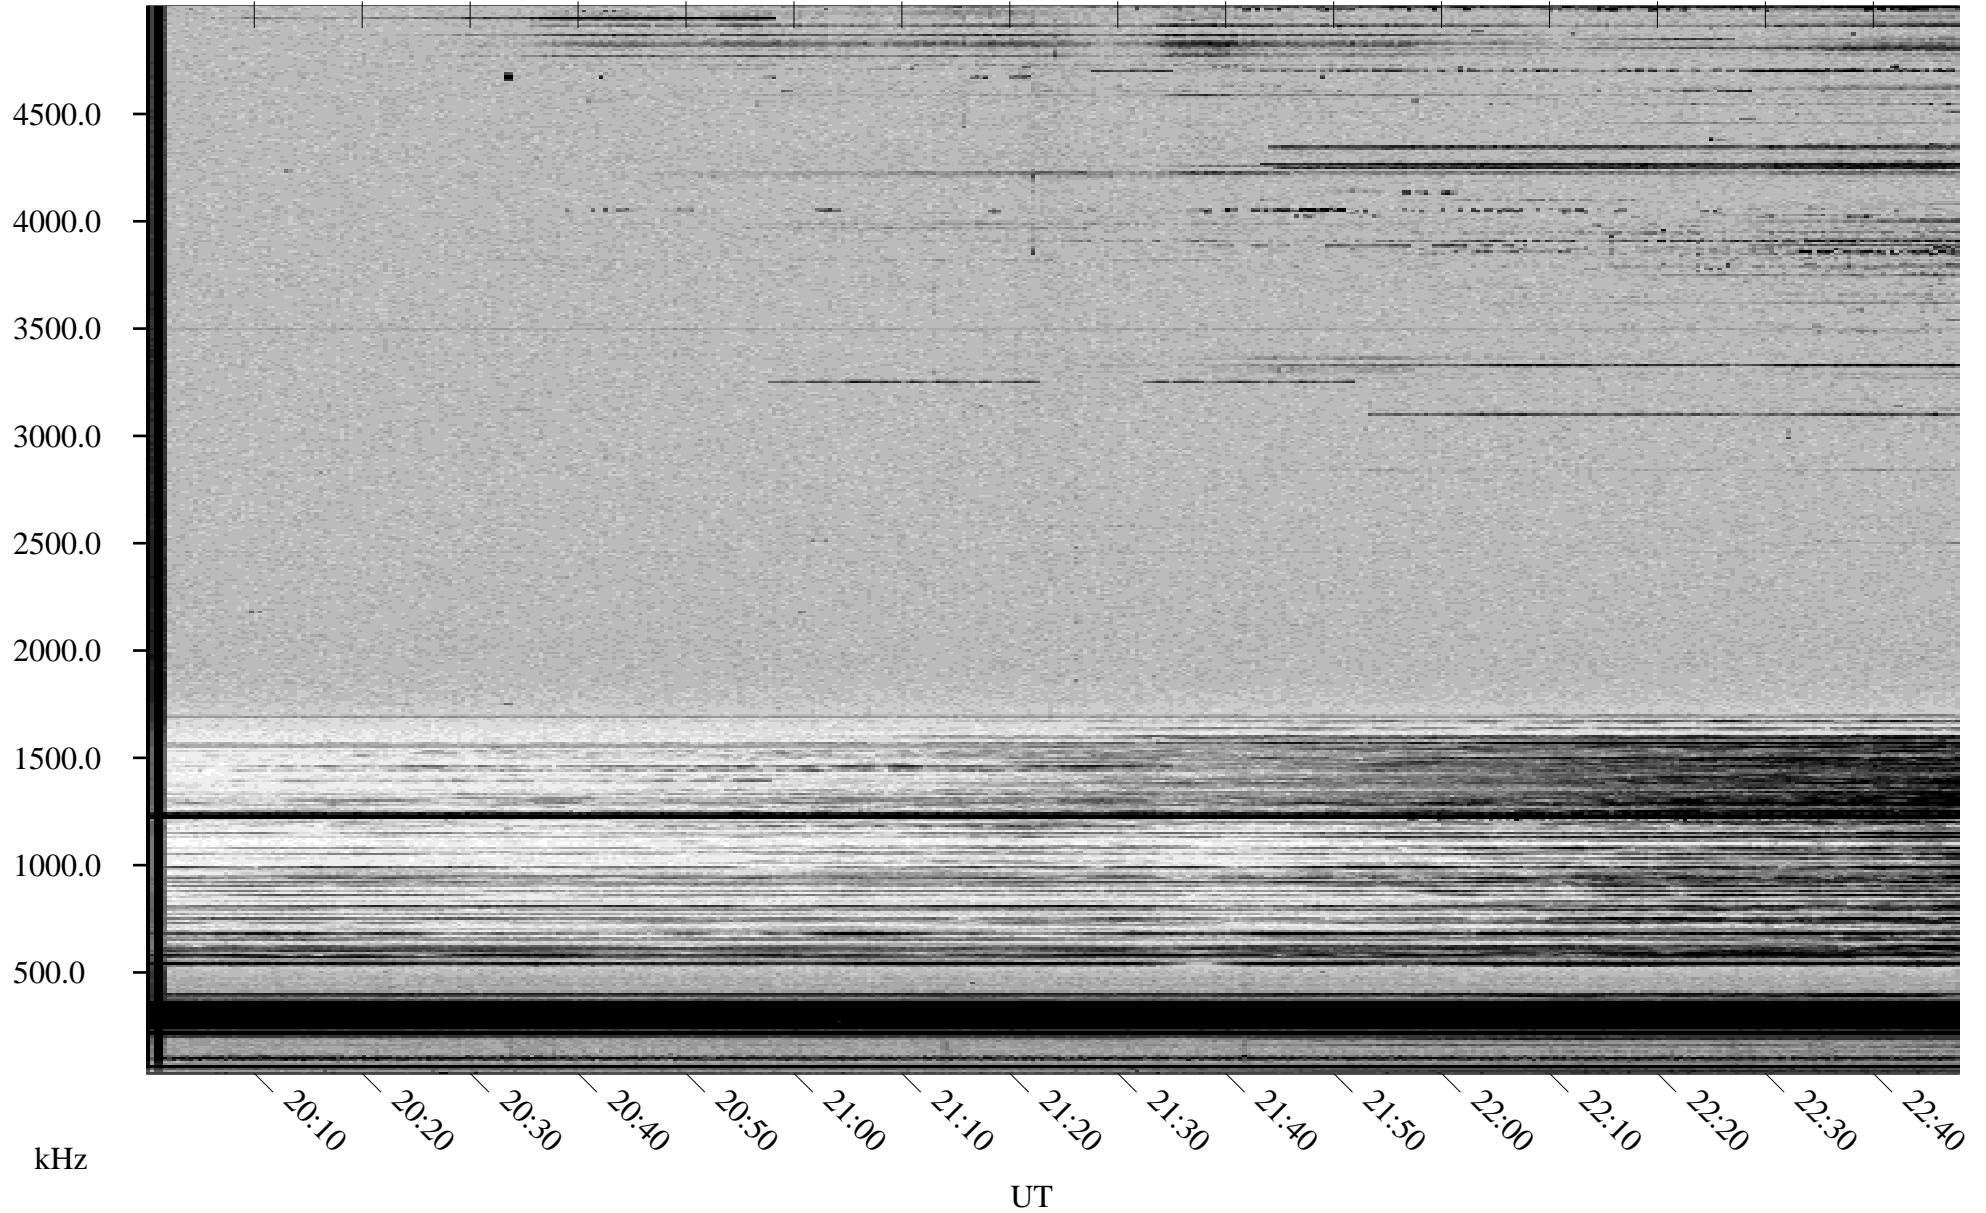

# 10/18/1998 Churchill, Manitoba

Linear Scale    Black = 161    White = 15

ch982911.r00m max\_12

Page 1

# 10/18/1998 Churchill, Manitoba

Linear Scale    Black = 161    White = 15

ch982911.r00m max\_12

Page 2

# 10/19/1998 Churchill, Manitoba

Linear Scale    Black = 161    White = 15

ch982911.r00m max\_12

Page 3

# 10/19/1998 Churchill, Manitoba

Linear Scale    Black = 161    White = 15

ch982911.r00m max\_12

Page 4