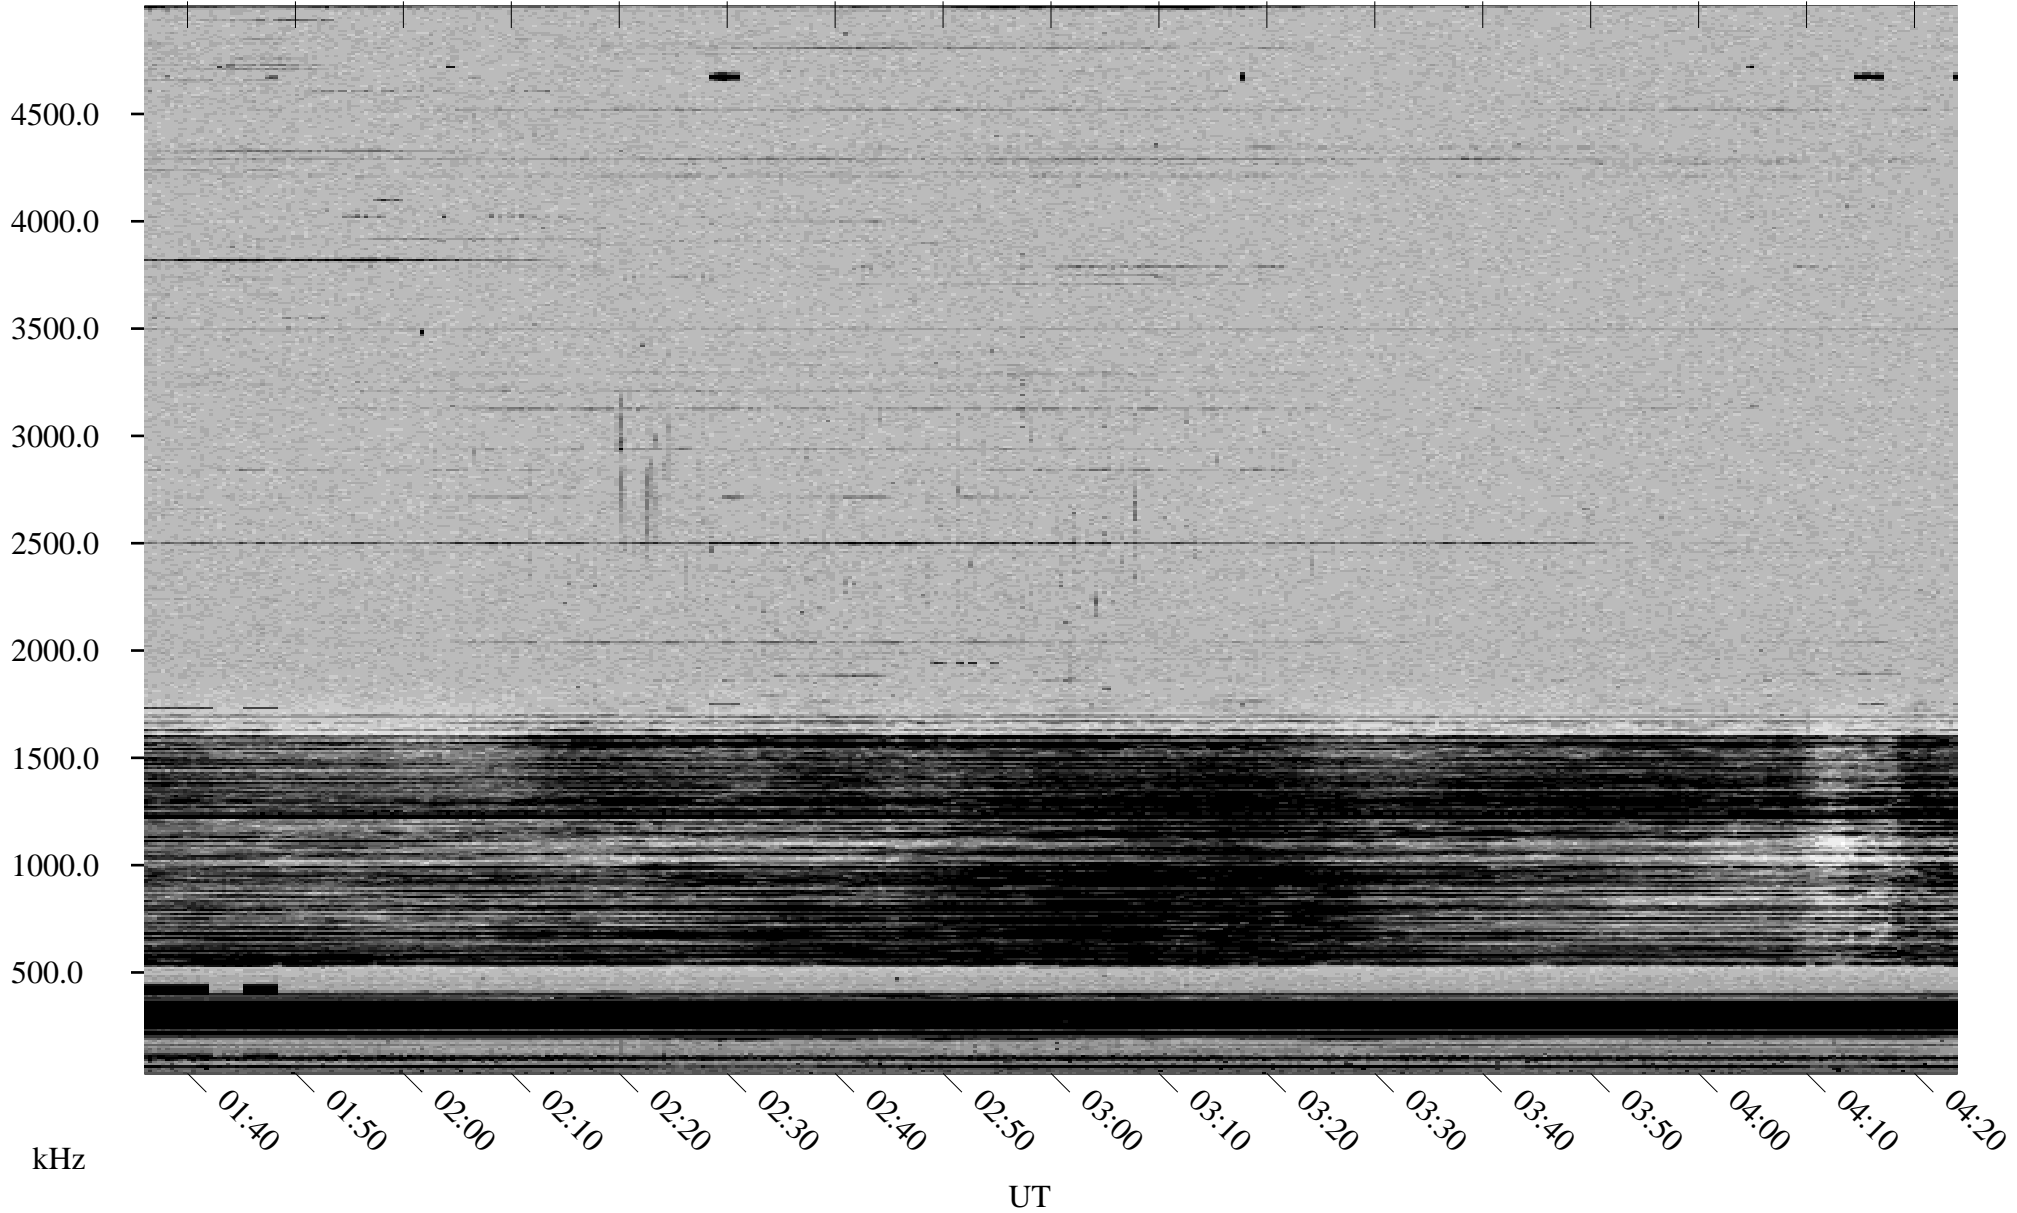

# 10/18/1998 Churchill, Manitoba

Linear Scale    Black = 161    White = 15

ch982911.r00m max\_12

Page 1

# 10/18/1998 Churchill, Manitoba

Linear Scale    Black = 161    White = 15

ch982911.r00m max\_12

Page 2

# 10/19/1998 Churchill, Manitoba

Linear Scale    Black = 161    White = 15

ch982911.r00m max\_12

Page 3

# 10/19/1998 Churchill, Manitoba

Linear Scale    Black = 161    White = 15

ch982911.r00m max\_12

Page 4