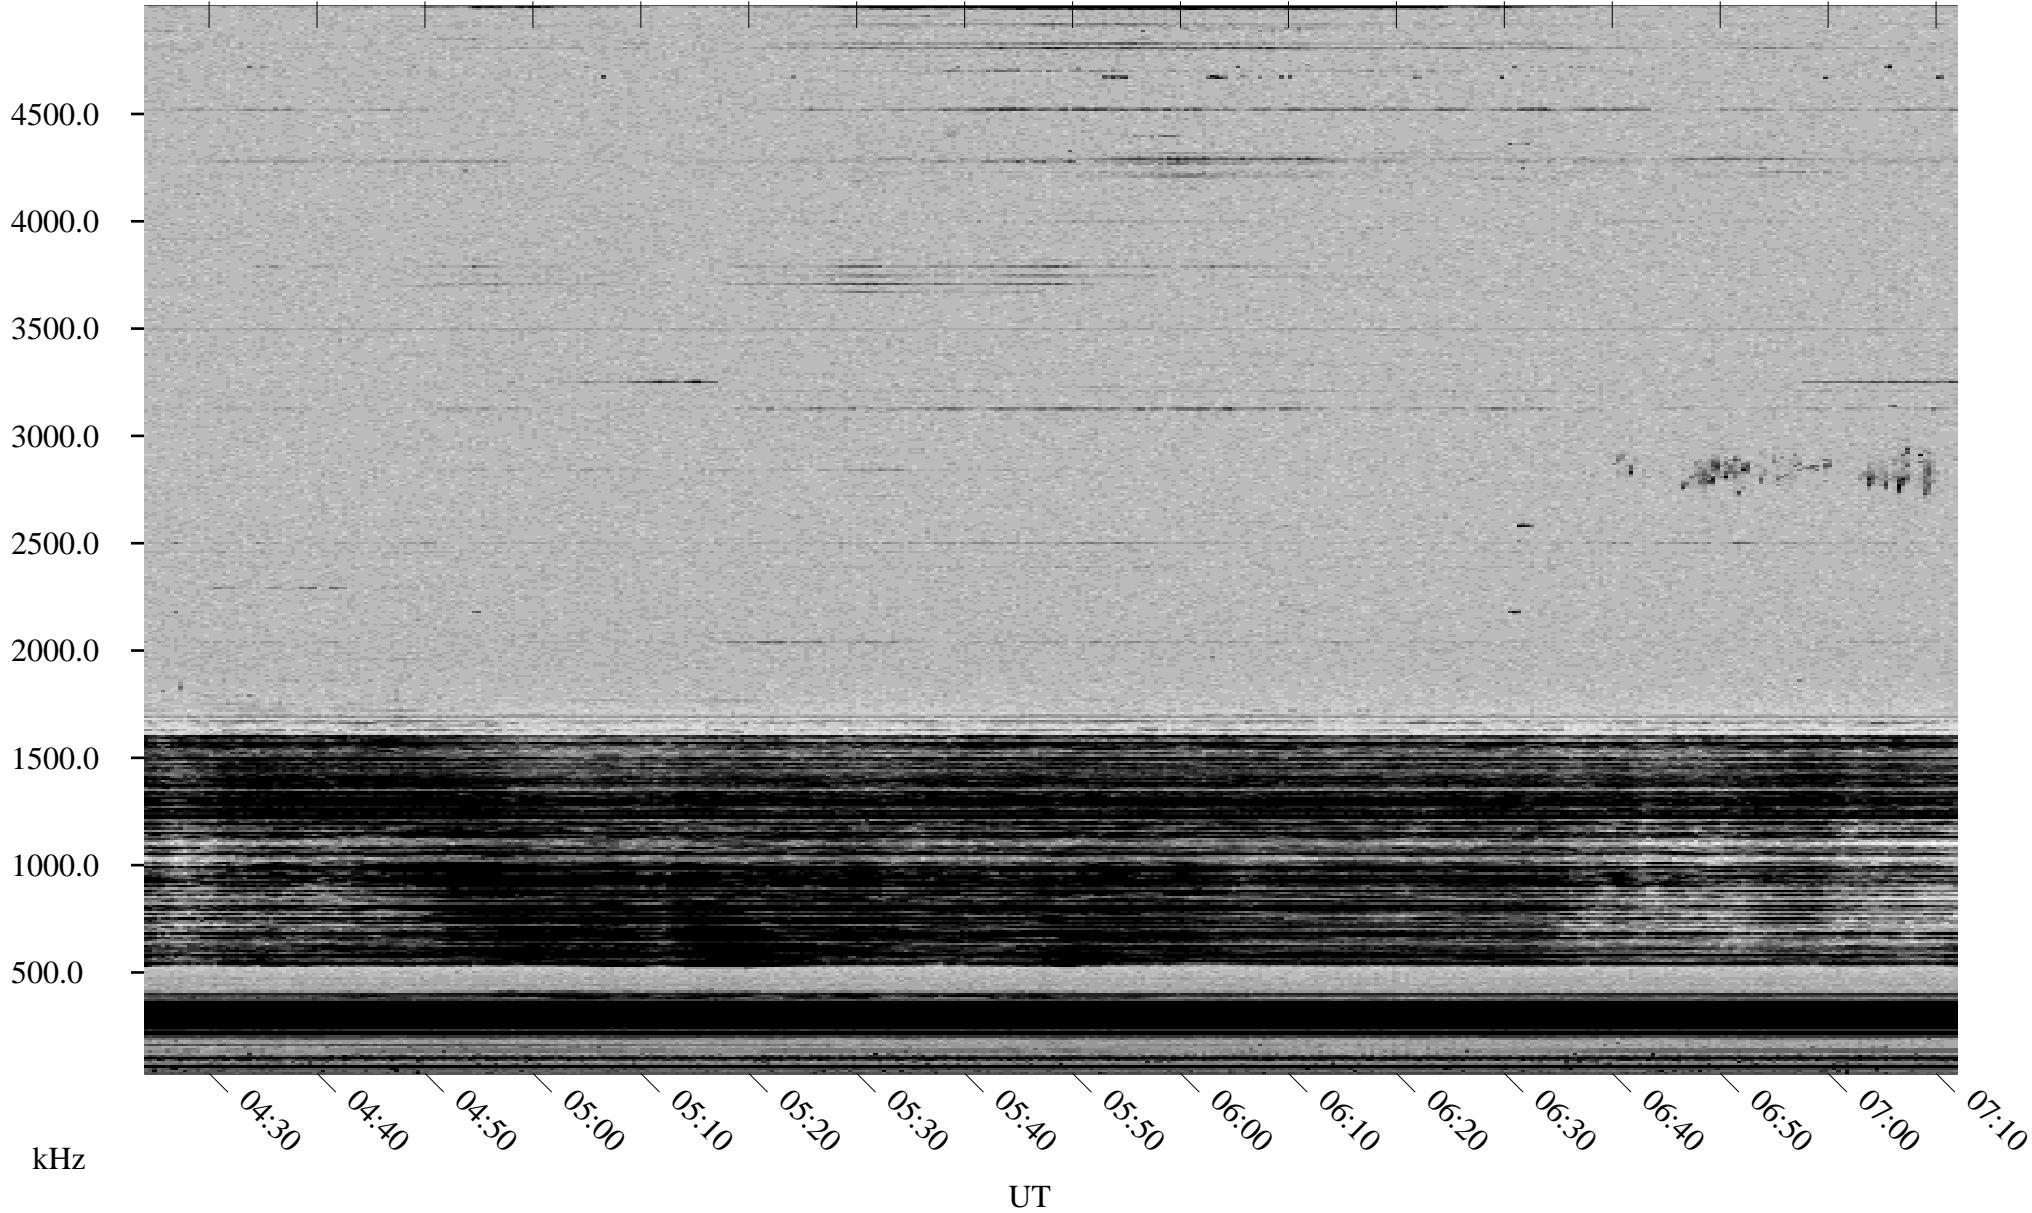

# 10/18/1998 Churchill, Manitoba

Linear Scale    Black = 161    White = 15

ch982911.r00m max\_12

Page 1

# 10/18/1998 Churchill, Manitoba

Linear Scale    Black = 161    White = 15

ch982911.r00m max\_12

Page 2

# 10/19/1998 Churchill, Manitoba

Linear Scale    Black = 161    White = 15

ch982911.r00m max\_12

Page 3

# 10/19/1998 Churchill, Manitoba

Linear Scale    Black = 161    White = 15

ch982911.r00m max\_12

Page 4