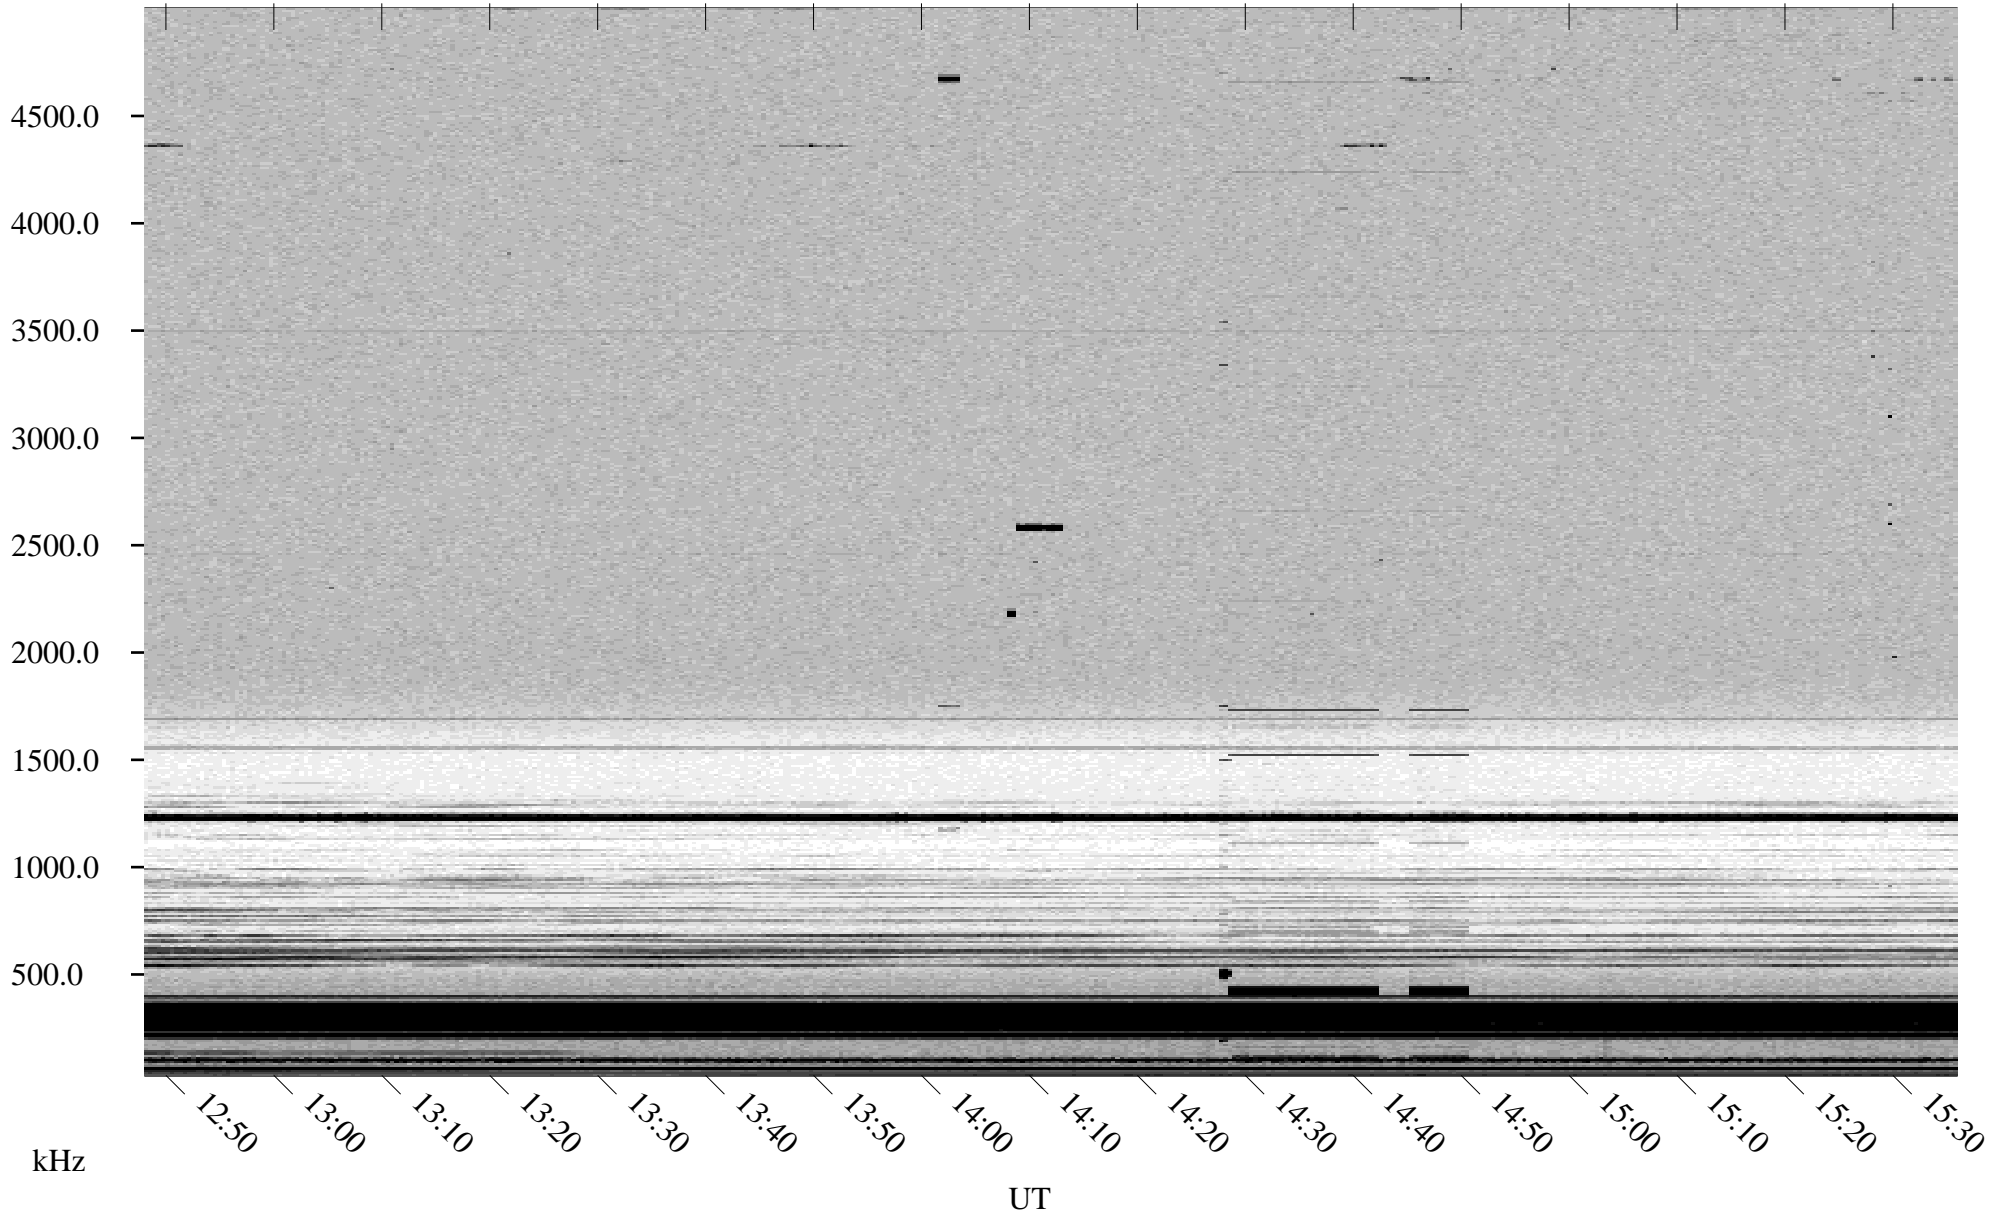

# 10/19/1998 Churchill, Manitoba

Linear Scale    Black = 161    White = 15

ch982911.r00m max\_12

Page 5

# 10/19/1998 Churchill, Manitoba

Linear Scale    Black = 161    White = 15

ch982911.r00m max\_12

Page 6

# 10/19/1998 Churchill, Manitoba

Linear Scale    Black = 161    White = 15

ch982911.r00m max\_12

Page 7

# 10/19/1998 Churchill, Manitoba

Linear Scale    Black = 161    White = 15

ch982911.r00m max\_12