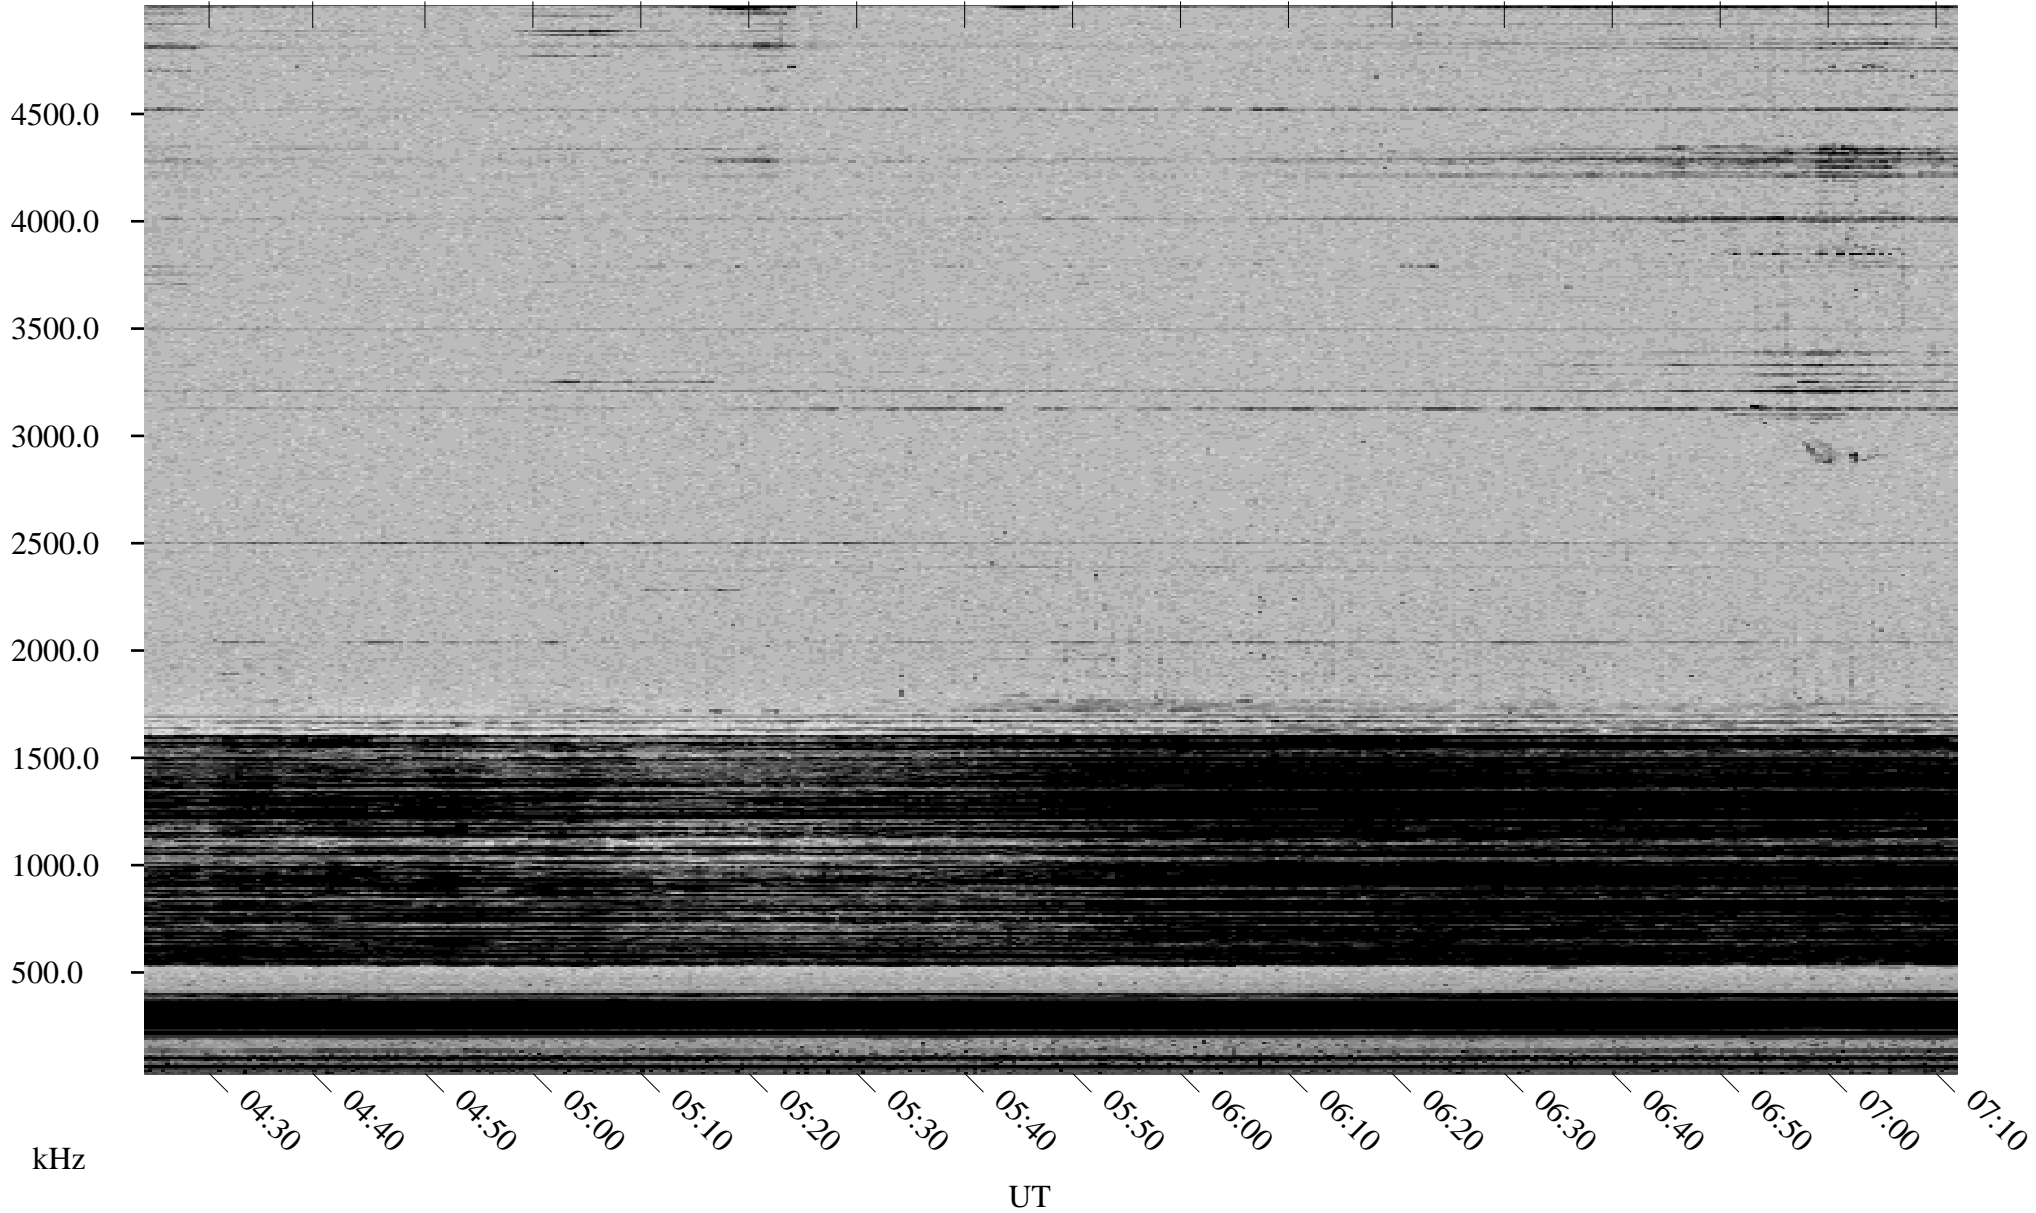

10/19/1998 Churchill, Manitoba

Linear Scale Black = 161 White = 15

ch98292l.r00m max_12

Page 1

10/19/1998 Churchill, Manitoba

Linear Scale Black = 161 White = 15

ch98292l.r00m max_12

Page 2

10/20/1998 Churchill, Manitoba

Linear Scale Black = 161 White = 15

ch98292l.r00m max_12

Page 3

10/20/1998 Churchill, Manitoba

Linear Scale Black = 161 White = 15

ch98292l.r00m max_12

Page 4

10/20/1998 Churchill, Manitoba

Linear Scale Black = 161 White = 15

ch98292l.r00m max_12

Page 5

10/20/1998 Churchill, Manitoba

Linear Scale Black = 161 White = 15

ch98292l.r00m max_12

Page 6

10/20/1998 Churchill, Manitoba

Linear Scale Black = 161 White = 15

ch98292l.r00m max_12

Page 7

10/20/1998 Churchill, Manitoba

Linear Scale Black = 161 White = 15

ch98292l.r00m max_12