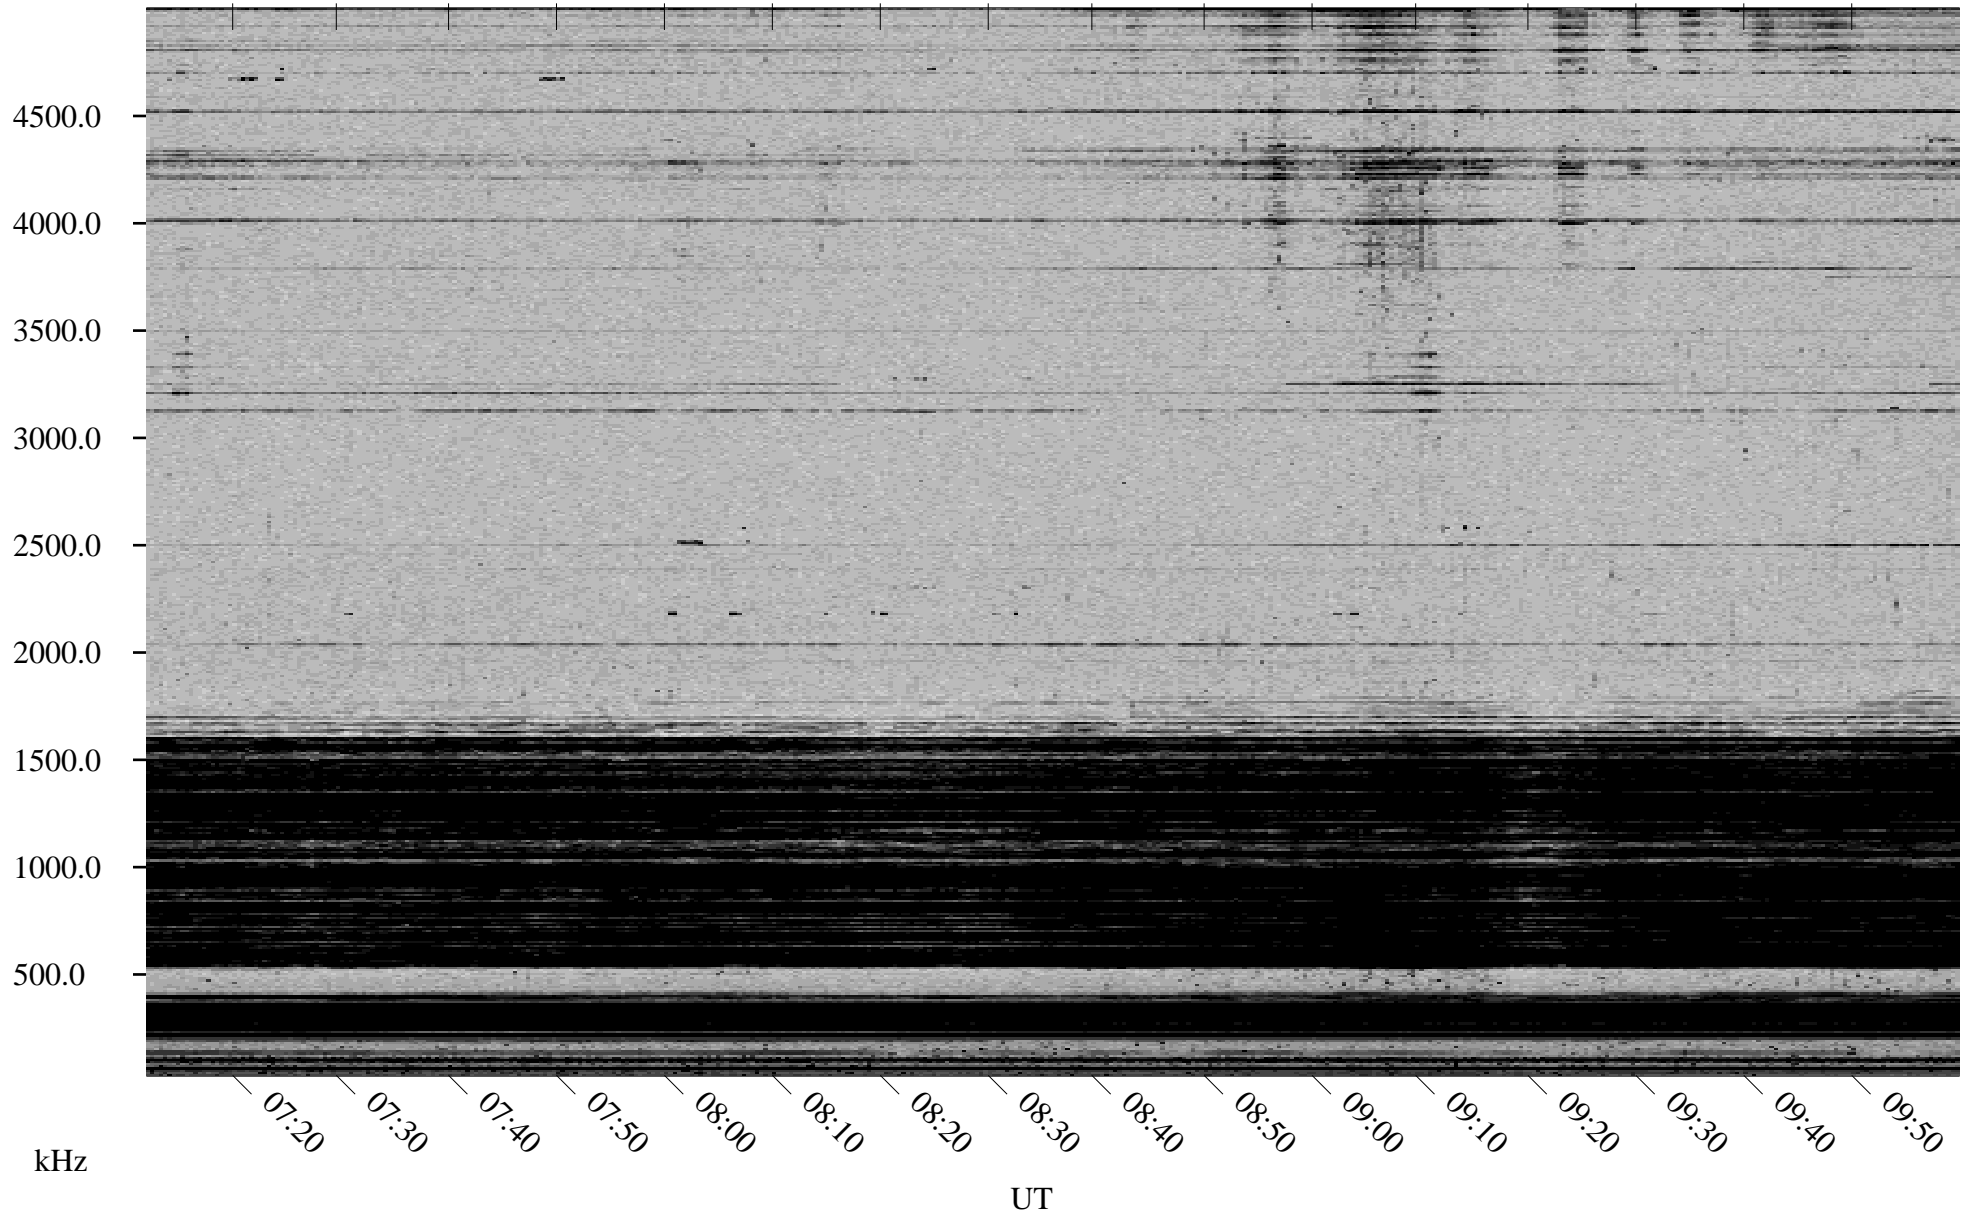

10/19/1998 Churchill, Manitoba

Linear Scale Black = 161 White = 15

ch98292l.r00m max_12

Page 1

10/19/1998 Churchill, Manitoba

Linear Scale Black = 161 White = 15

ch98292l.r00m max_12

Page 2

10/20/1998 Churchill, Manitoba

Linear Scale Black = 161 White = 15

ch98292l.r00m max_12

Page 3

10/20/1998 Churchill, Manitoba

Linear Scale Black = 161 White = 15

ch98292l.r00m max_12

Page 4

10/20/1998 Churchill, Manitoba

Linear Scale Black = 161 White = 15

ch98292l.r00m max_12

Page 5

10/20/1998 Churchill, Manitoba

Linear Scale Black = 161 White = 15

ch98292l.r00m max_12

Page 6

10/20/1998 Churchill, Manitoba

Linear Scale Black = 161 White = 15

ch98292l.r00m max_12

Page 7

10/20/1998 Churchill, Manitoba

Linear Scale Black = 161 White = 15

ch98292l.r00m max_12