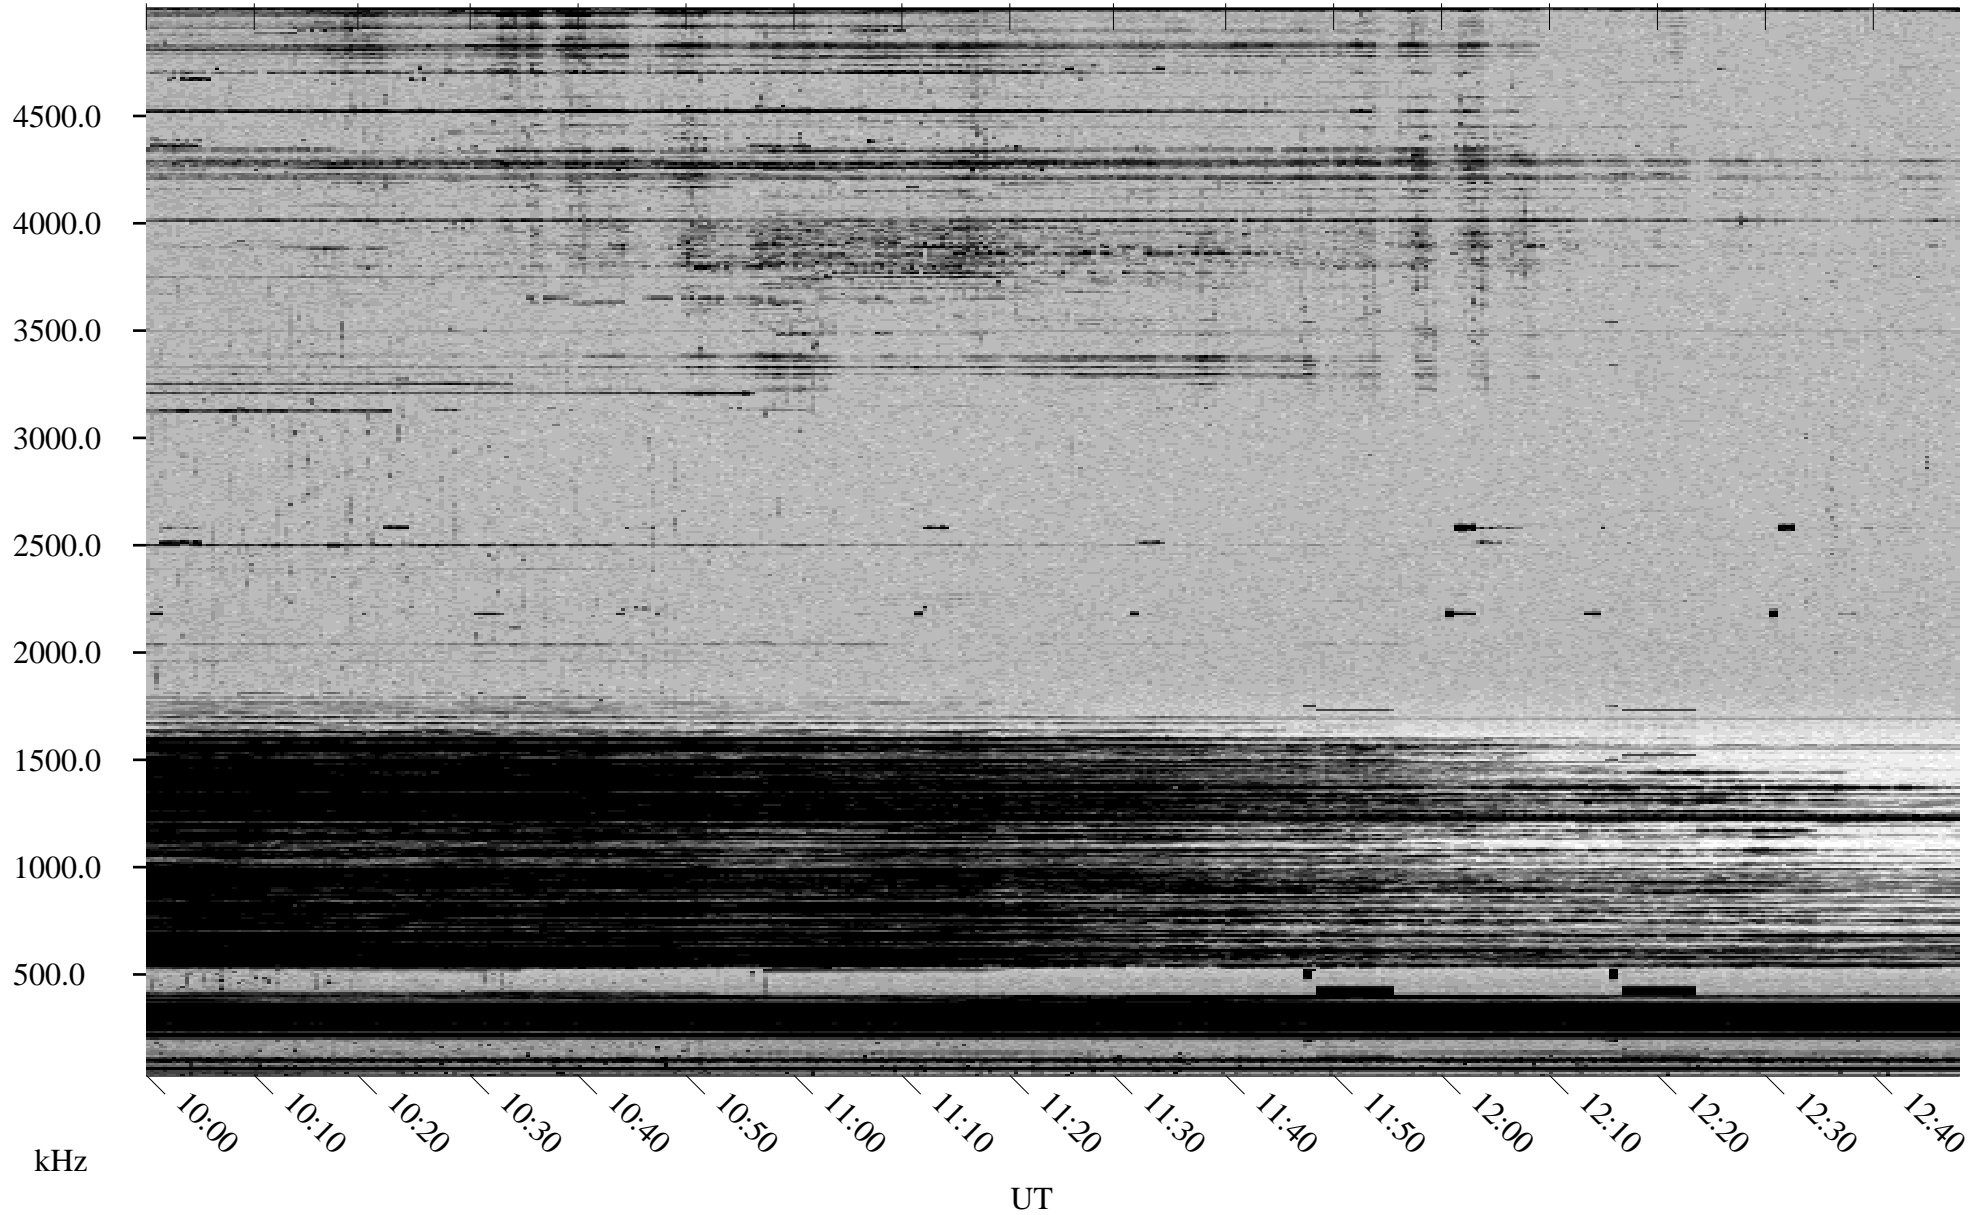

10/19/1998 Churchill, Manitoba

Linear Scale Black = 161 White = 15

ch98292l.r00m max_12

Page 1

10/19/1998 Churchill, Manitoba

Linear Scale Black = 161 White = 15

ch98292l.r00m max_12

Page 2

10/20/1998 Churchill, Manitoba

Linear Scale Black = 161 White = 15

ch98292l.r00m max_12

Page 3

10/20/1998 Churchill, Manitoba

Linear Scale Black = 161 White = 15

ch98292l.r00m max_12

Page 4

10/20/1998 Churchill, Manitoba

Linear Scale Black = 161 White = 15

ch98292l.r00m max_12

Page 5

10/20/1998 Churchill, Manitoba

Linear Scale Black = 161 White = 15

ch98292l.r00m max_12

Page 6

10/20/1998 Churchill, Manitoba

Linear Scale Black = 161 White = 15

ch98292l.r00m max_12

Page 7

10/20/1998 Churchill, Manitoba

Linear Scale Black = 161 White = 15

ch98292l.r00m max_12