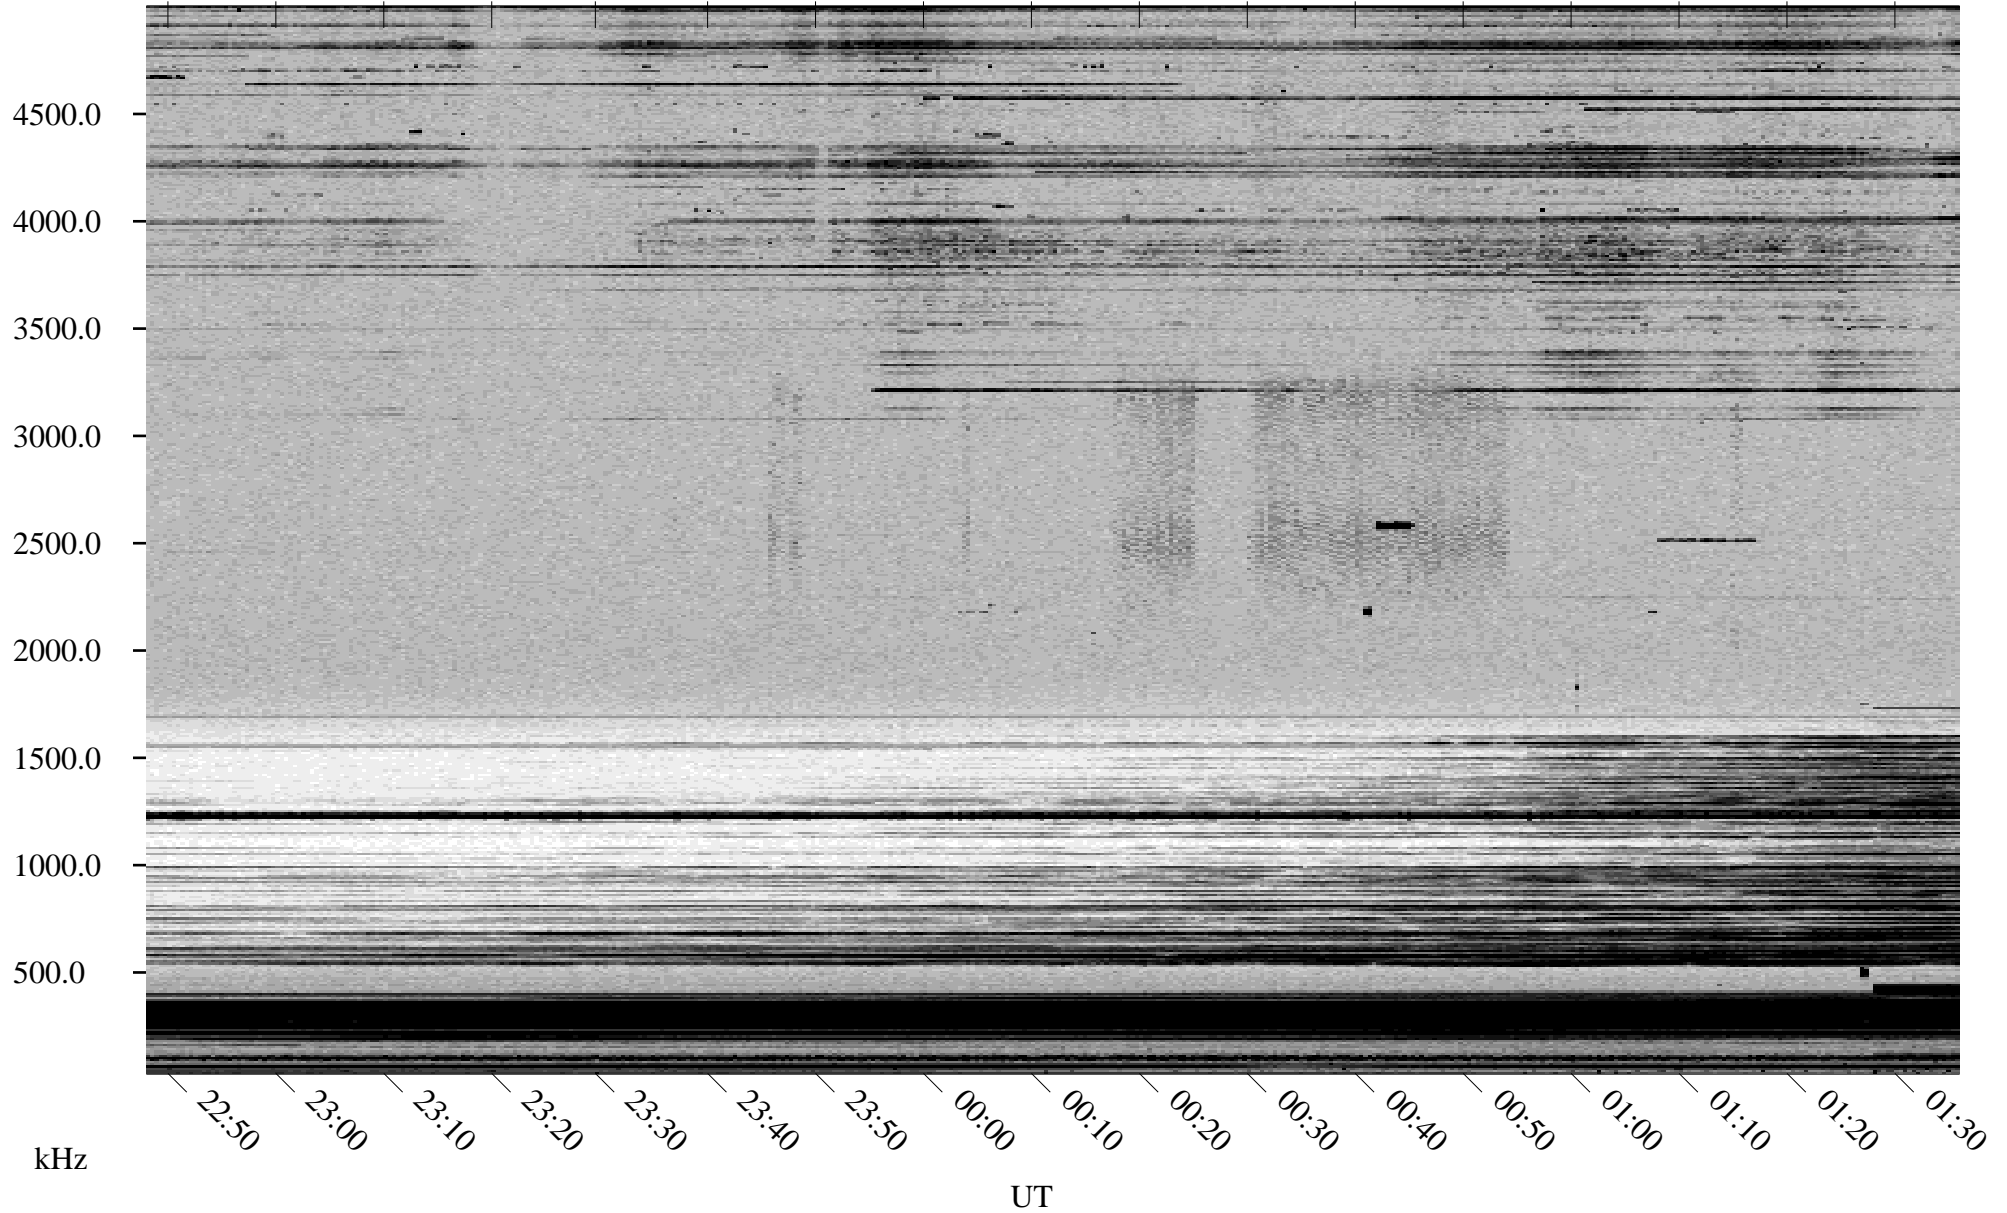

10/19/1998 Churchill, Manitoba

Linear Scale Black = 161 White = 15

ch98292l.r00m max_12

Page 1

10/19/1998 Churchill, Manitoba

Linear Scale Black = 161 White = 15

ch98292l.r00m max_12

Page 2

10/20/1998 Churchill, Manitoba

Linear Scale Black = 161 White = 15

ch98292l.r00m max_12

Page 3

10/20/1998 Churchill, Manitoba

Linear Scale Black = 161 White = 15

ch98292l.r00m max_12

Page 4

10/20/1998 Churchill, Manitoba

Linear Scale Black = 161 White = 15

ch98292l.r00m max_12

Page 5

10/20/1998 Churchill, Manitoba

Linear Scale Black = 161 White = 15

ch98292l.r00m max_12

Page 6

10/20/1998 Churchill, Manitoba

Linear Scale Black = 161 White = 15

ch98292l.r00m max_12

Page 7

10/20/1998 Churchill, Manitoba

Linear Scale Black = 161 White = 15

ch98292l.r00m max_12