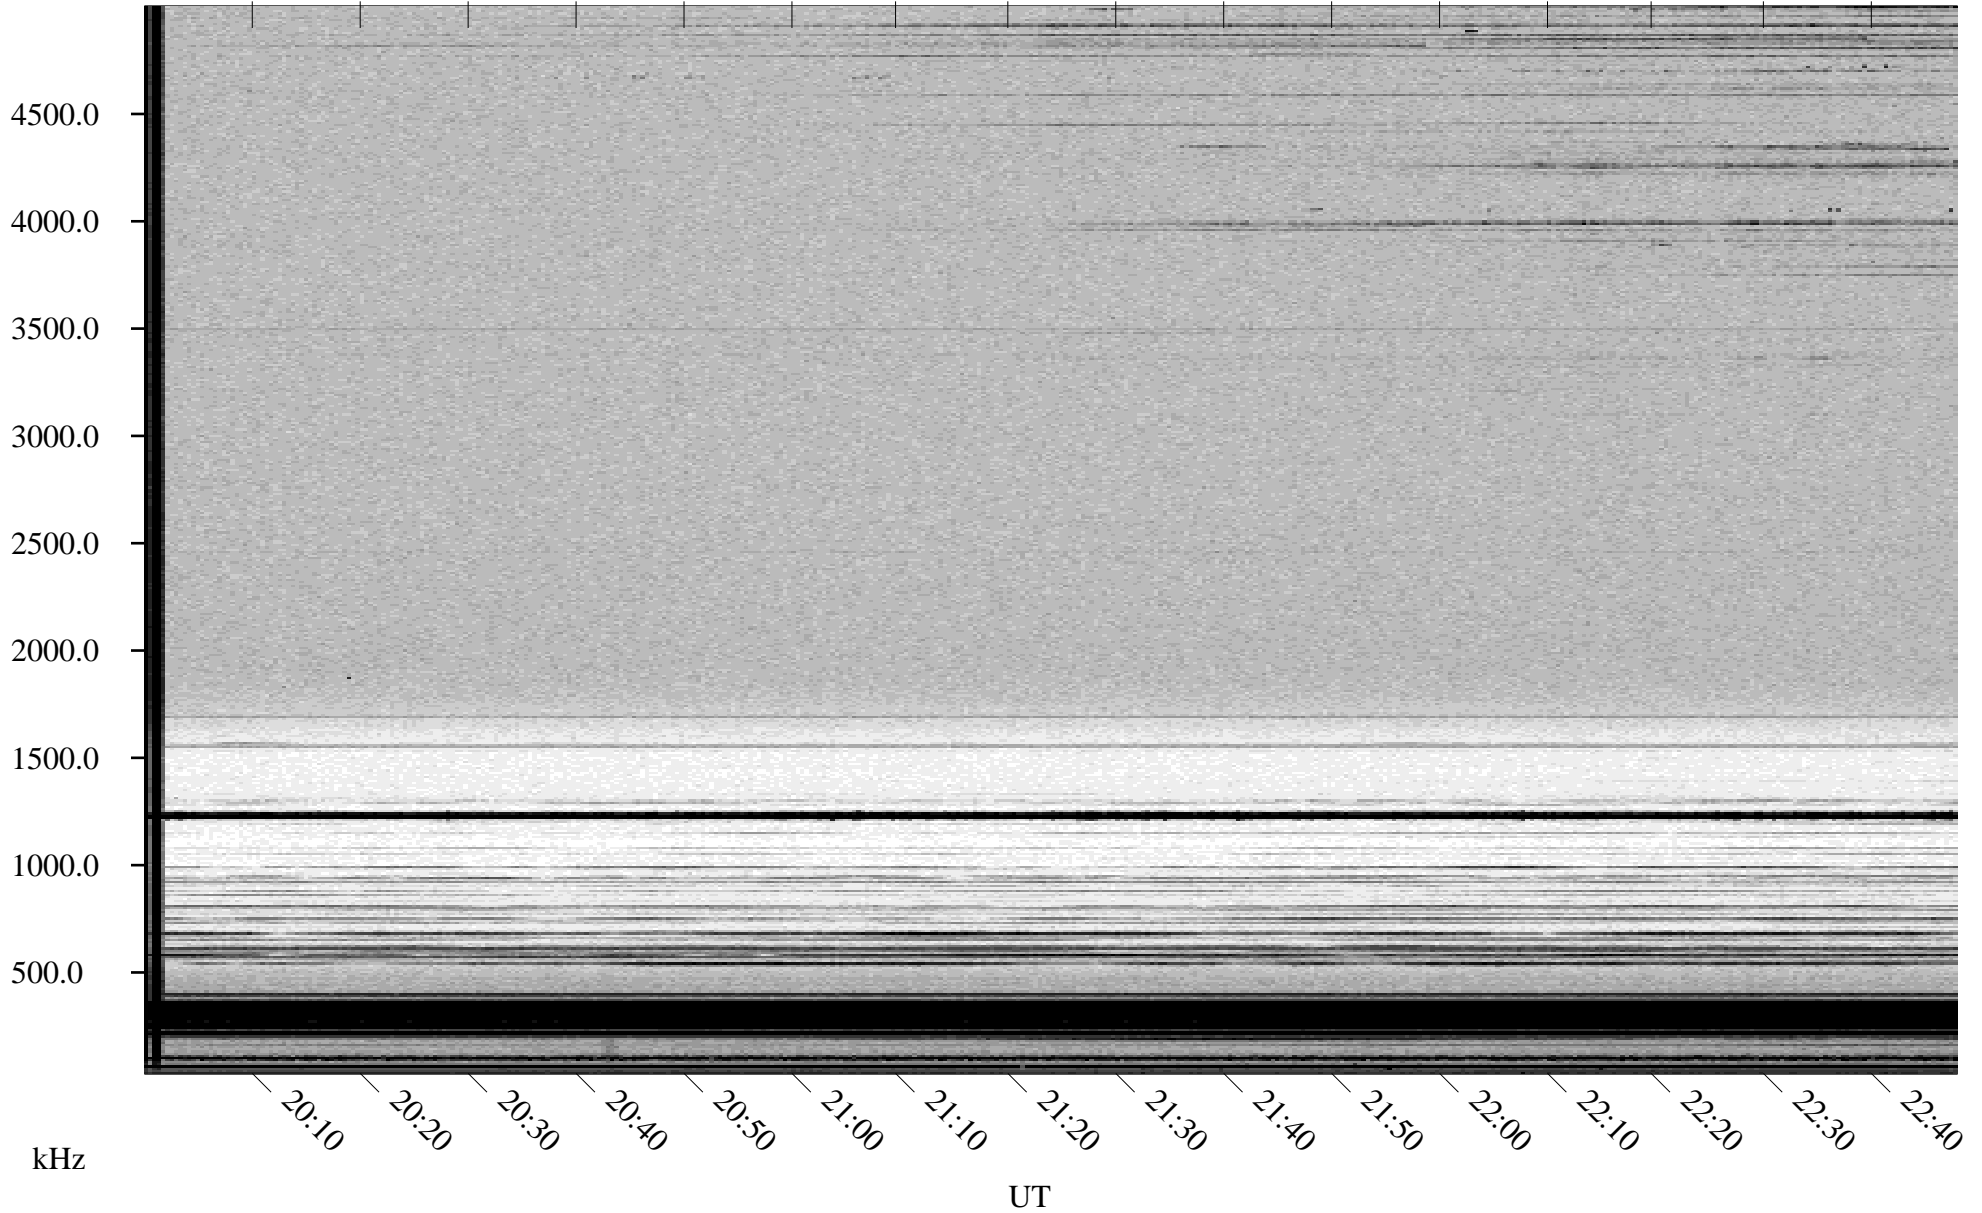

10/19/1998 Churchill, Manitoba

Linear Scale Black = 161 White = 15

ch98292l.r00m max_12

Page 1

10/19/1998 Churchill, Manitoba

Linear Scale Black = 161 White = 15

ch98292l.r00m max_12

Page 2

10/20/1998 Churchill, Manitoba

Linear Scale Black = 161 White = 15

ch98292l.r00m max_12

Page 3

10/20/1998 Churchill, Manitoba

Linear Scale Black = 161 White = 15

ch98292l.r00m max_12

Page 4

10/20/1998 Churchill, Manitoba

Linear Scale Black = 161 White = 15

ch98292l.r00m max_12

Page 5

10/20/1998 Churchill, Manitoba

Linear Scale Black = 161 White = 15

ch98292l.r00m max_12

Page 6

10/20/1998 Churchill, Manitoba

Linear Scale Black = 161 White = 15

ch98292l.r00m max_12

Page 7

10/20/1998 Churchill, Manitoba

Linear Scale Black = 161 White = 15

ch98292l.r00m max_12