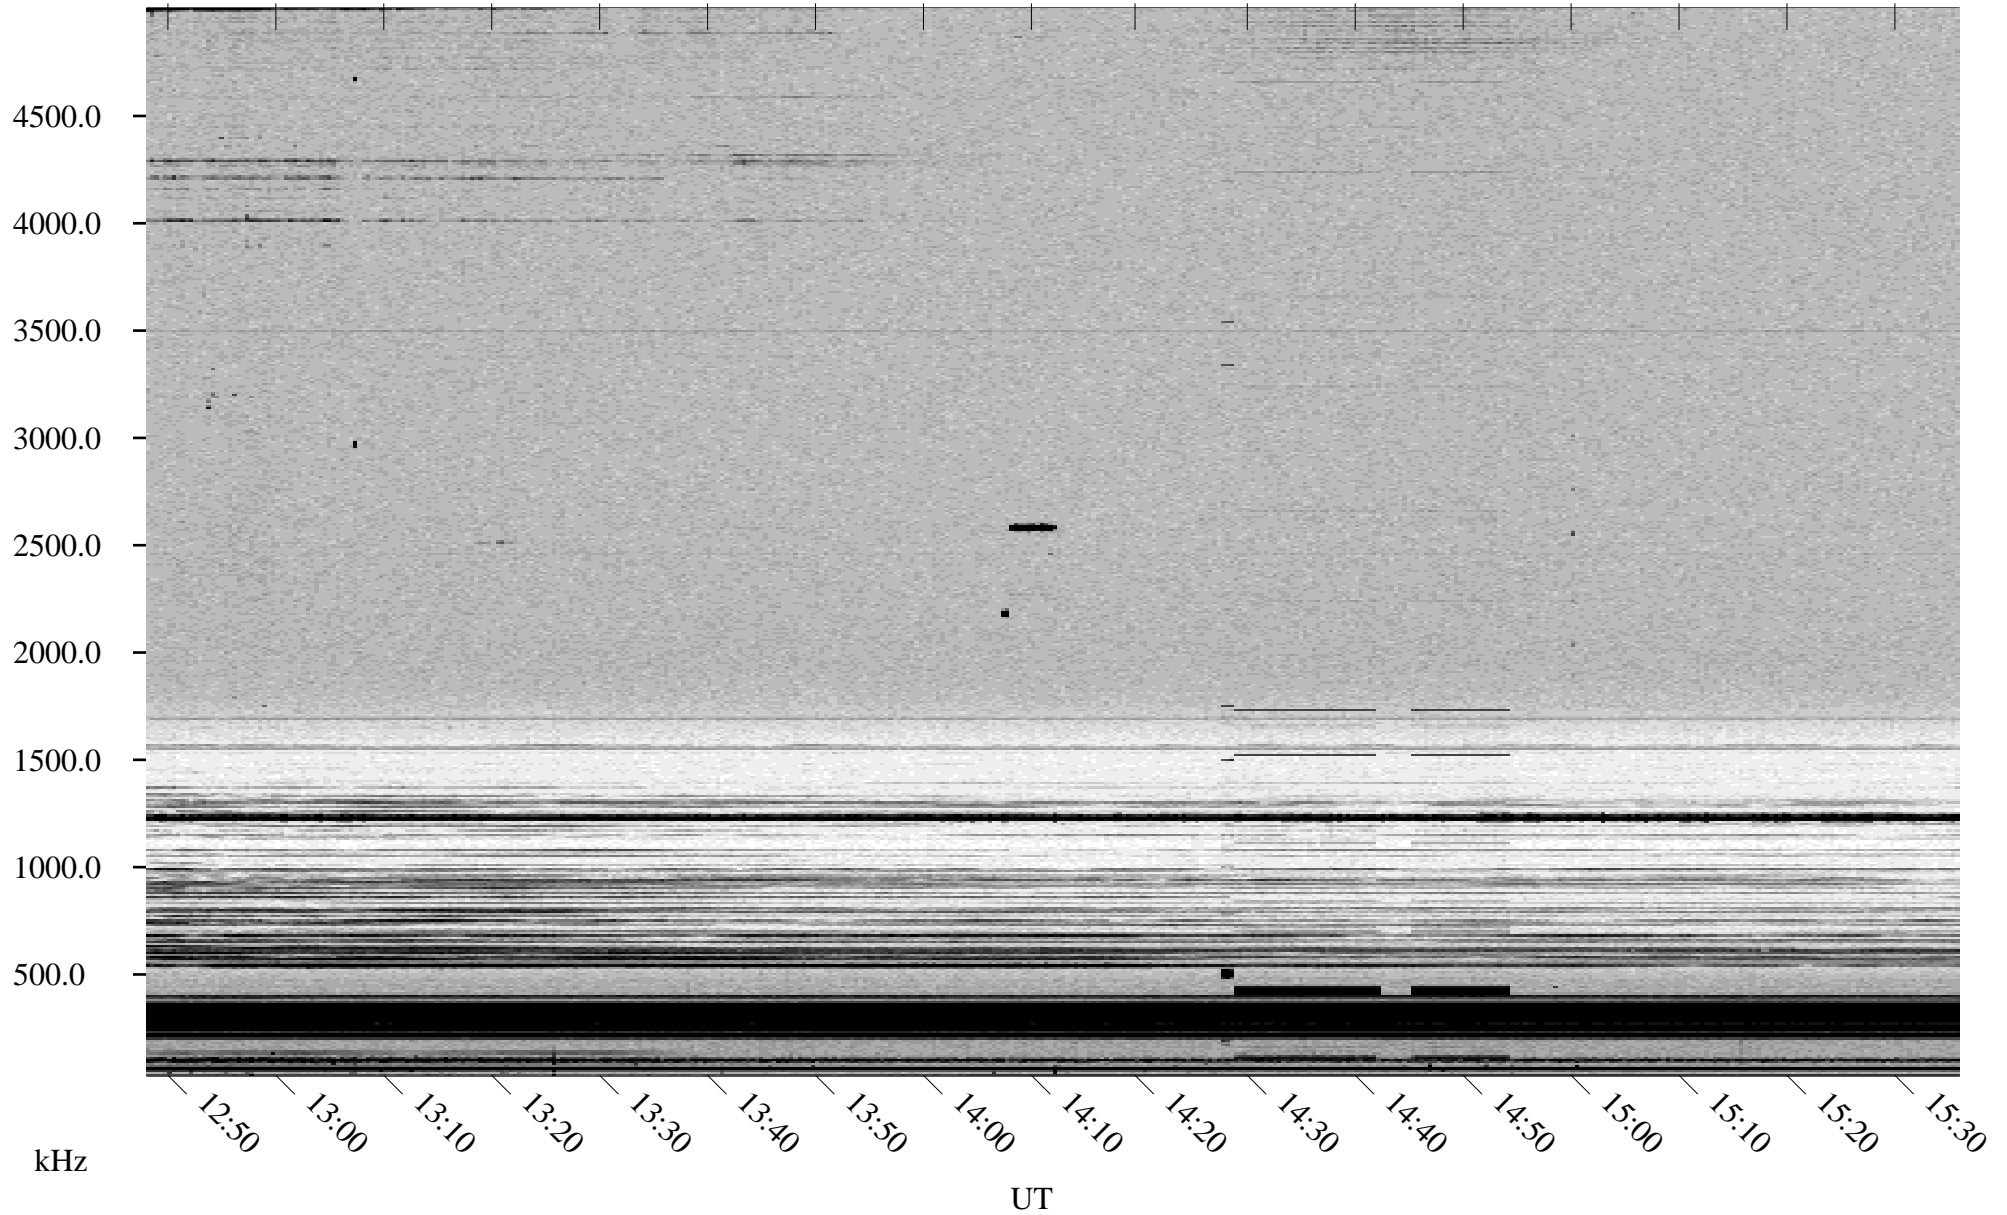

10/19/1998 Churchill, Manitoba

Linear Scale Black = 161 White = 15

ch98292l.r00m max_12

Page 1

10/19/1998 Churchill, Manitoba

Linear Scale Black = 161 White = 15

ch98292l.r00m max_12

Page 2

10/20/1998 Churchill, Manitoba

Linear Scale Black = 161 White = 15

ch98292l.r00m max_12

Page 3

10/20/1998 Churchill, Manitoba

Linear Scale Black = 161 White = 15

ch98292l.r00m max_12

Page 4

10/20/1998 Churchill, Manitoba

Linear Scale Black = 161 White = 15

ch98292l.r00m max_12

Page 5

10/20/1998 Churchill, Manitoba

Linear Scale Black = 161 White = 15

ch98292l.r00m max_12

Page 6

10/20/1998 Churchill, Manitoba

Linear Scale Black = 161 White = 15

ch98292l.r00m max_12

Page 7

10/20/1998 Churchill, Manitoba

Linear Scale Black = 161 White = 15

ch98292l.r00m max_12