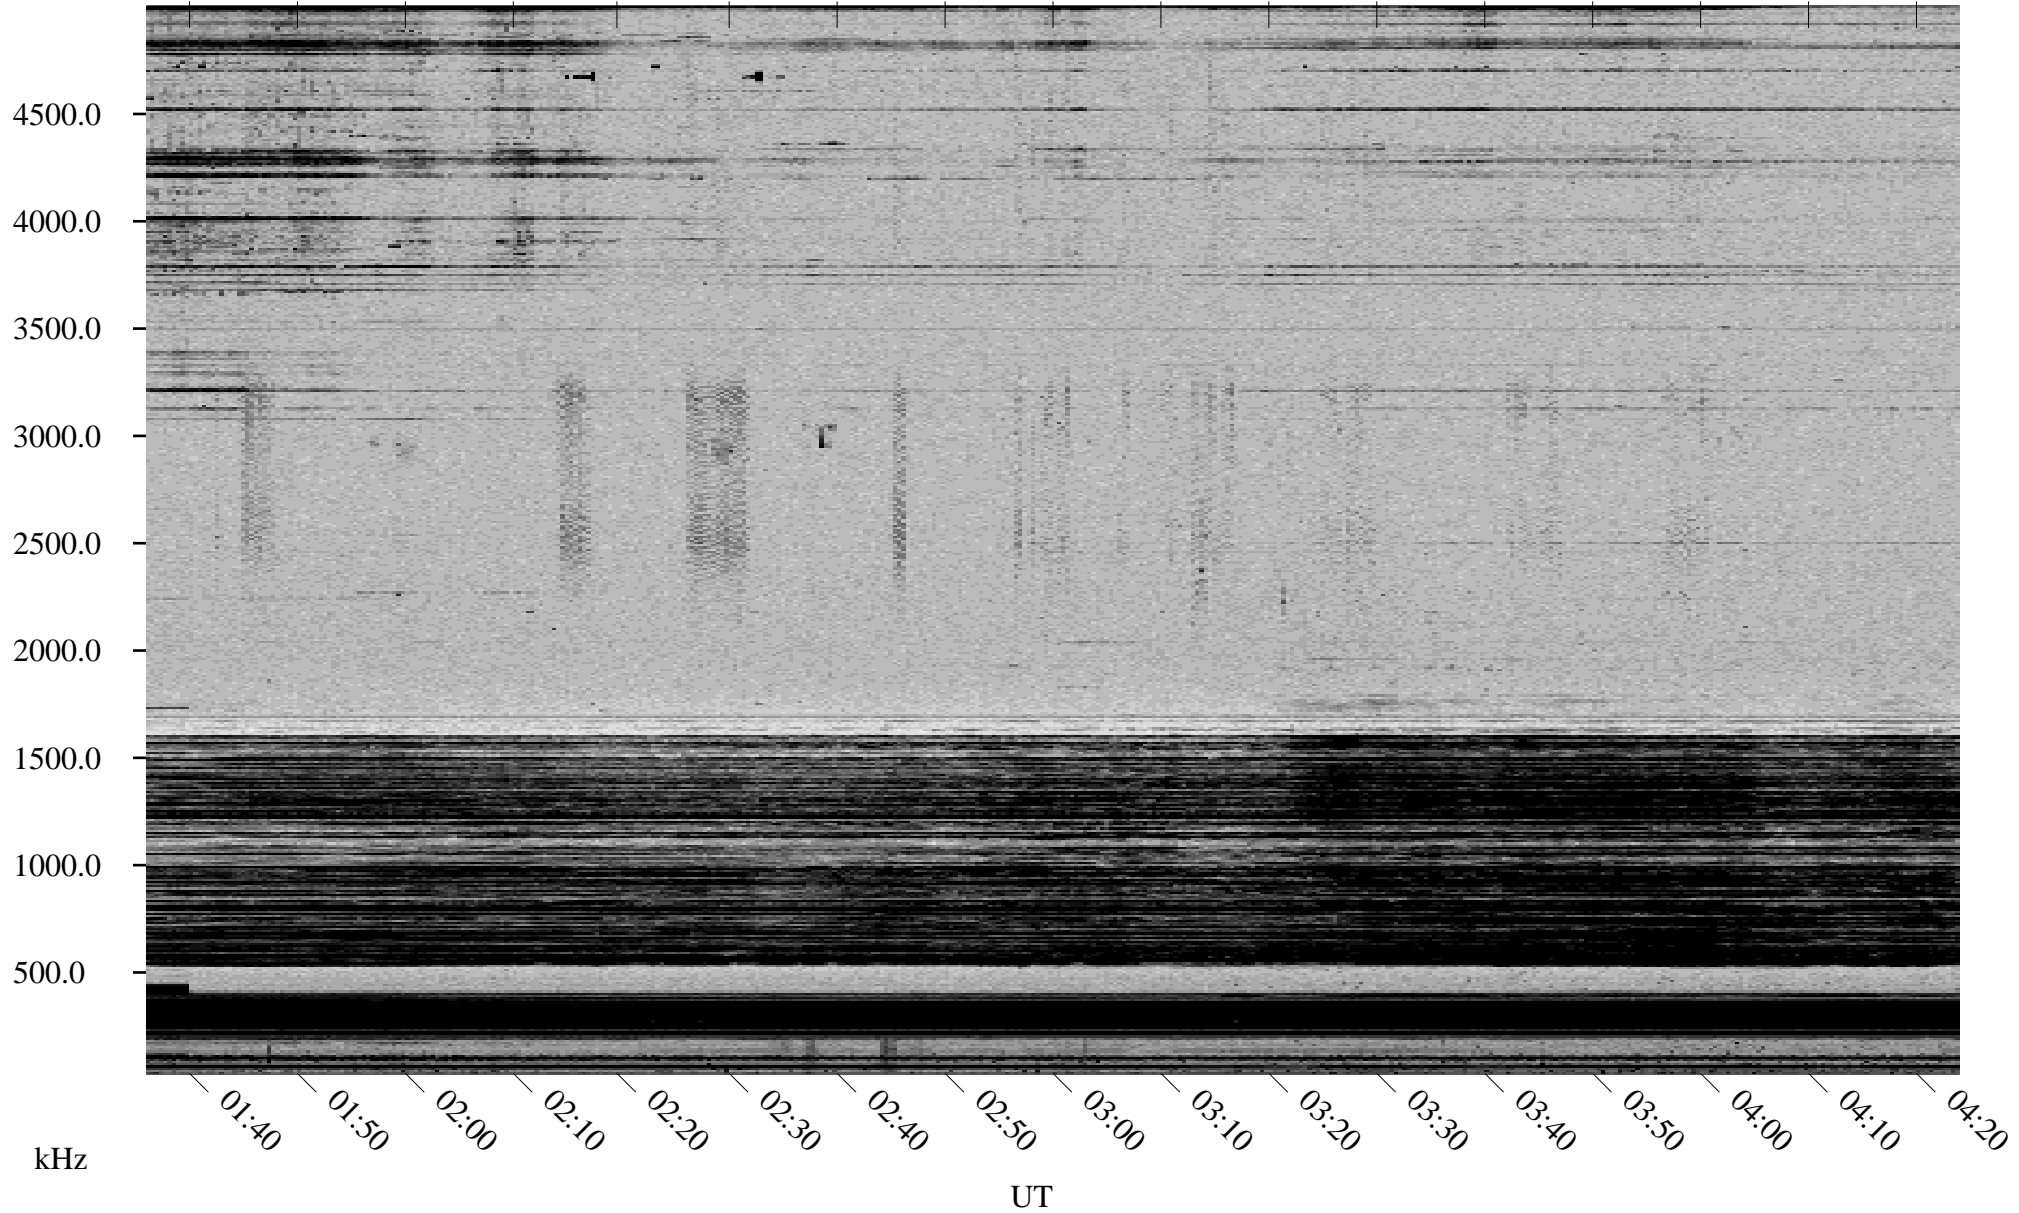

10/19/1998 Churchill, Manitoba

Linear Scale Black = 161 White = 15

ch98292l.r00m max_12

Page 1

10/19/1998 Churchill, Manitoba

Linear Scale Black = 161 White = 15

ch98292l.r00m max_12

Page 2

10/20/1998 Churchill, Manitoba

Linear Scale Black = 161 White = 15

ch98292l.r00m max_12

Page 3

10/20/1998 Churchill, Manitoba

Linear Scale Black = 161 White = 15

ch98292l.r00m max_12

Page 4

10/20/1998 Churchill, Manitoba

Linear Scale Black = 161 White = 15

ch98292l.r00m max_12

Page 5

10/20/1998 Churchill, Manitoba

Linear Scale Black = 161 White = 15

ch98292l.r00m max_12

Page 6

10/20/1998 Churchill, Manitoba

Linear Scale Black = 161 White = 15

ch98292l.r00m max_12

Page 7

10/20/1998 Churchill, Manitoba

Linear Scale Black = 161 White = 15

ch98292l.r00m max_12