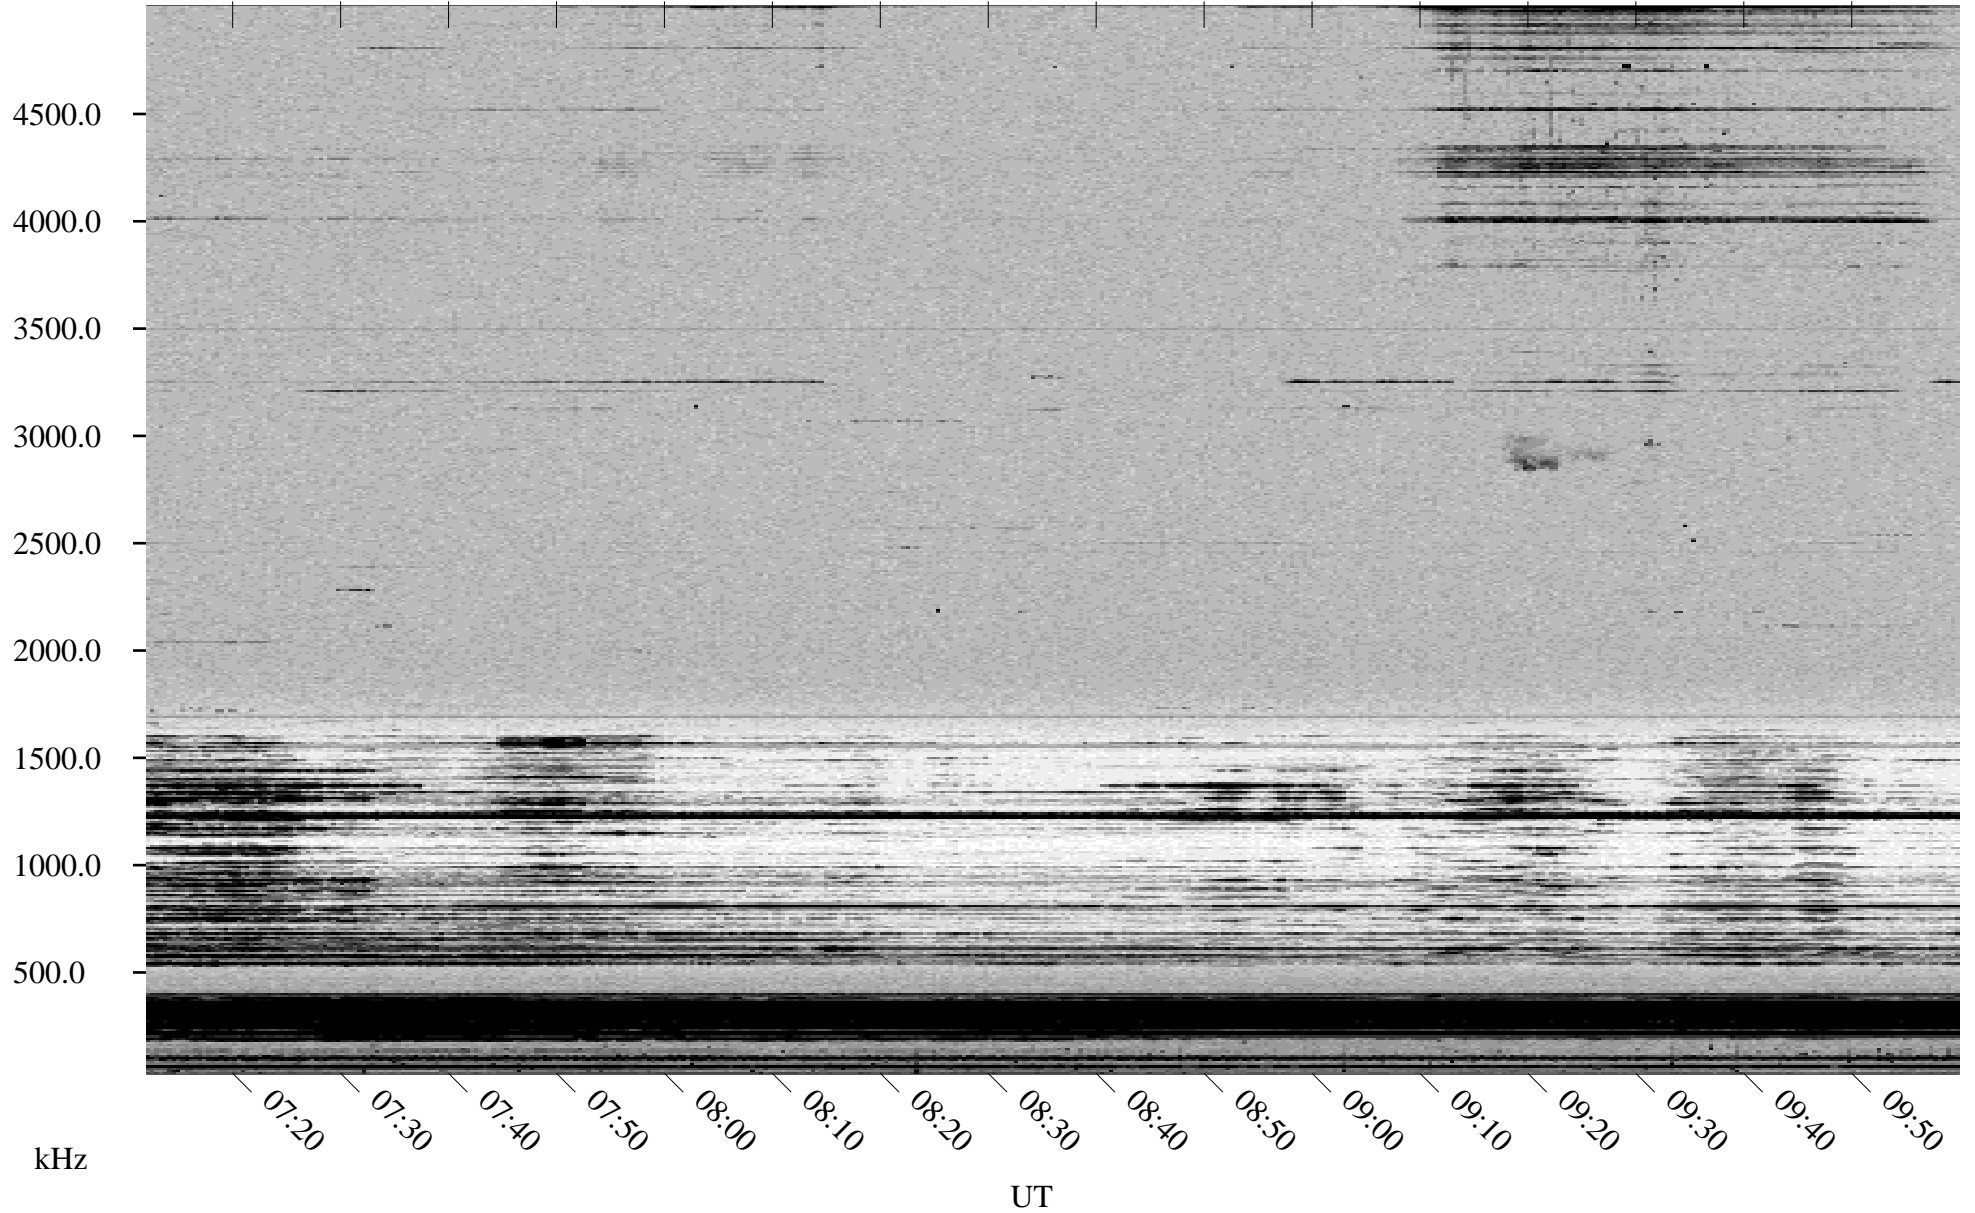

10/20/1998 Churchill, Manitoba

Linear Scale Black = 161 White = 15

ch98293l.r00m max_12

Page 1

10/20/1998 Churchill, Manitoba

Linear Scale Black = 161 White = 15

ch98293l.r00m max_12

Page 2

10/21/1998 Churchill, Manitoba

Linear Scale Black = 161 White = 15

ch98293l.r00m max_12

Page 3

10/21/1998 Churchill, Manitoba

Linear Scale Black = 161 White = 15

ch98293l.r00m max_12

Page 4

10/21/1998 Churchill, Manitoba

Linear Scale Black = 161 White = 15

ch98293l.r00m max_12

Page 5

10/21/1998 Churchill, Manitoba

Linear Scale Black = 161 White = 15

ch98293l.r00m max_12

Page 6

10/21/1998 Churchill, Manitoba

Linear Scale Black = 161 White = 15

ch98293l.r00m max_12

Page 7

10/21/1998 Churchill, Manitoba

Linear Scale Black = 161 White = 15

ch98293l.r00m max_12