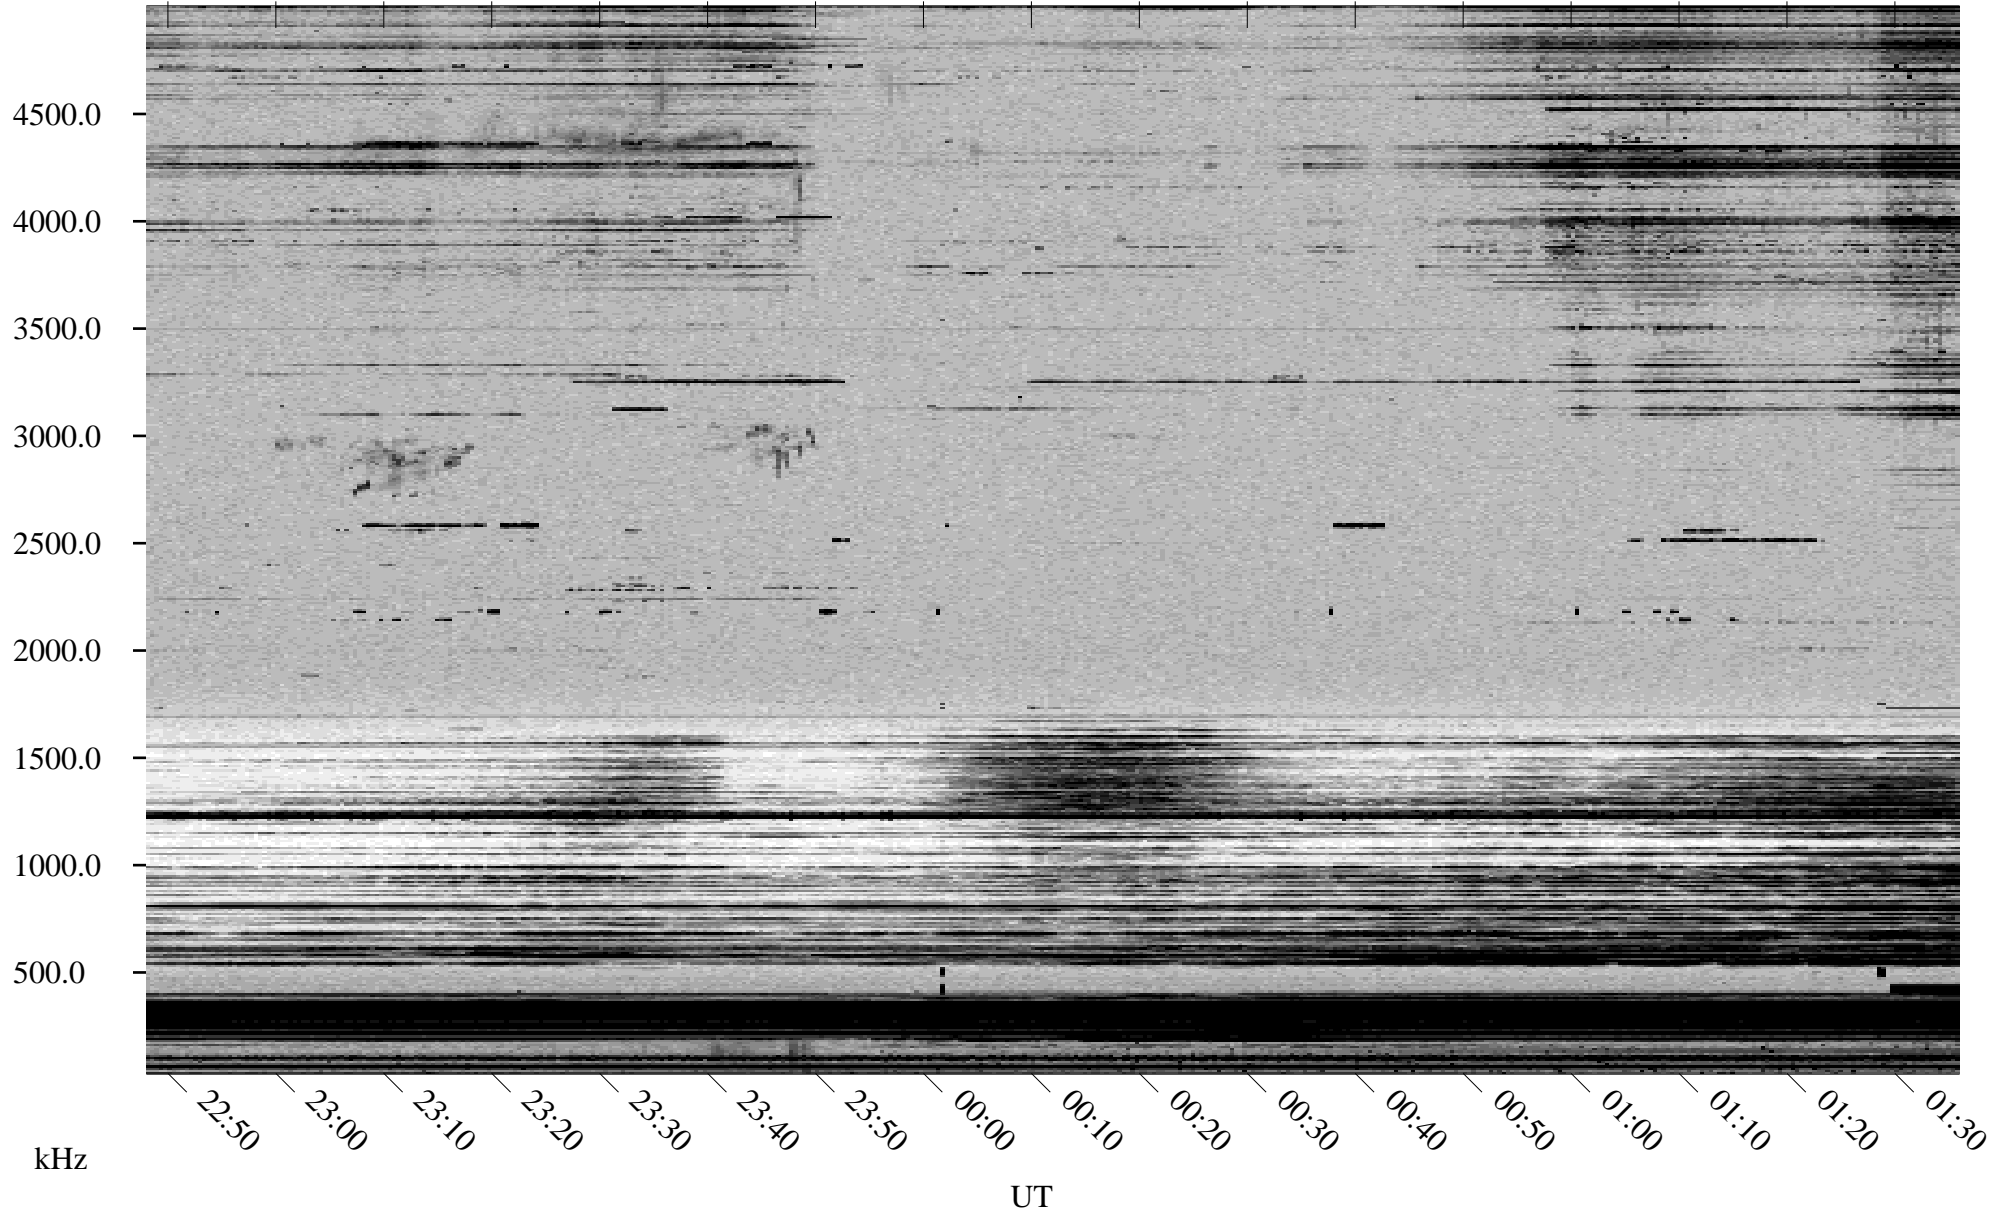

10/20/1998 Churchill, Manitoba

Linear Scale Black = 161 White = 15

ch98293l.r00m max_12

Page 1

10/20/1998 Churchill, Manitoba

Linear Scale Black = 161 White = 15

ch98293l.r00m max_12

Page 2

10/21/1998 Churchill, Manitoba

Linear Scale Black = 161 White = 15

ch98293l.r00m max_12

Page 3

10/21/1998 Churchill, Manitoba

Linear Scale Black = 161 White = 15

ch98293l.r00m max_12

Page 4

10/21/1998 Churchill, Manitoba

Linear Scale Black = 161 White = 15

ch98293l.r00m max_12

Page 5

10/21/1998 Churchill, Manitoba

Linear Scale Black = 161 White = 15

ch98293l.r00m max_12

Page 6

10/21/1998 Churchill, Manitoba

Linear Scale Black = 161 White = 15

ch98293l.r00m max_12

Page 7

10/21/1998 Churchill, Manitoba

Linear Scale Black = 161 White = 15

ch98293l.r00m max_12