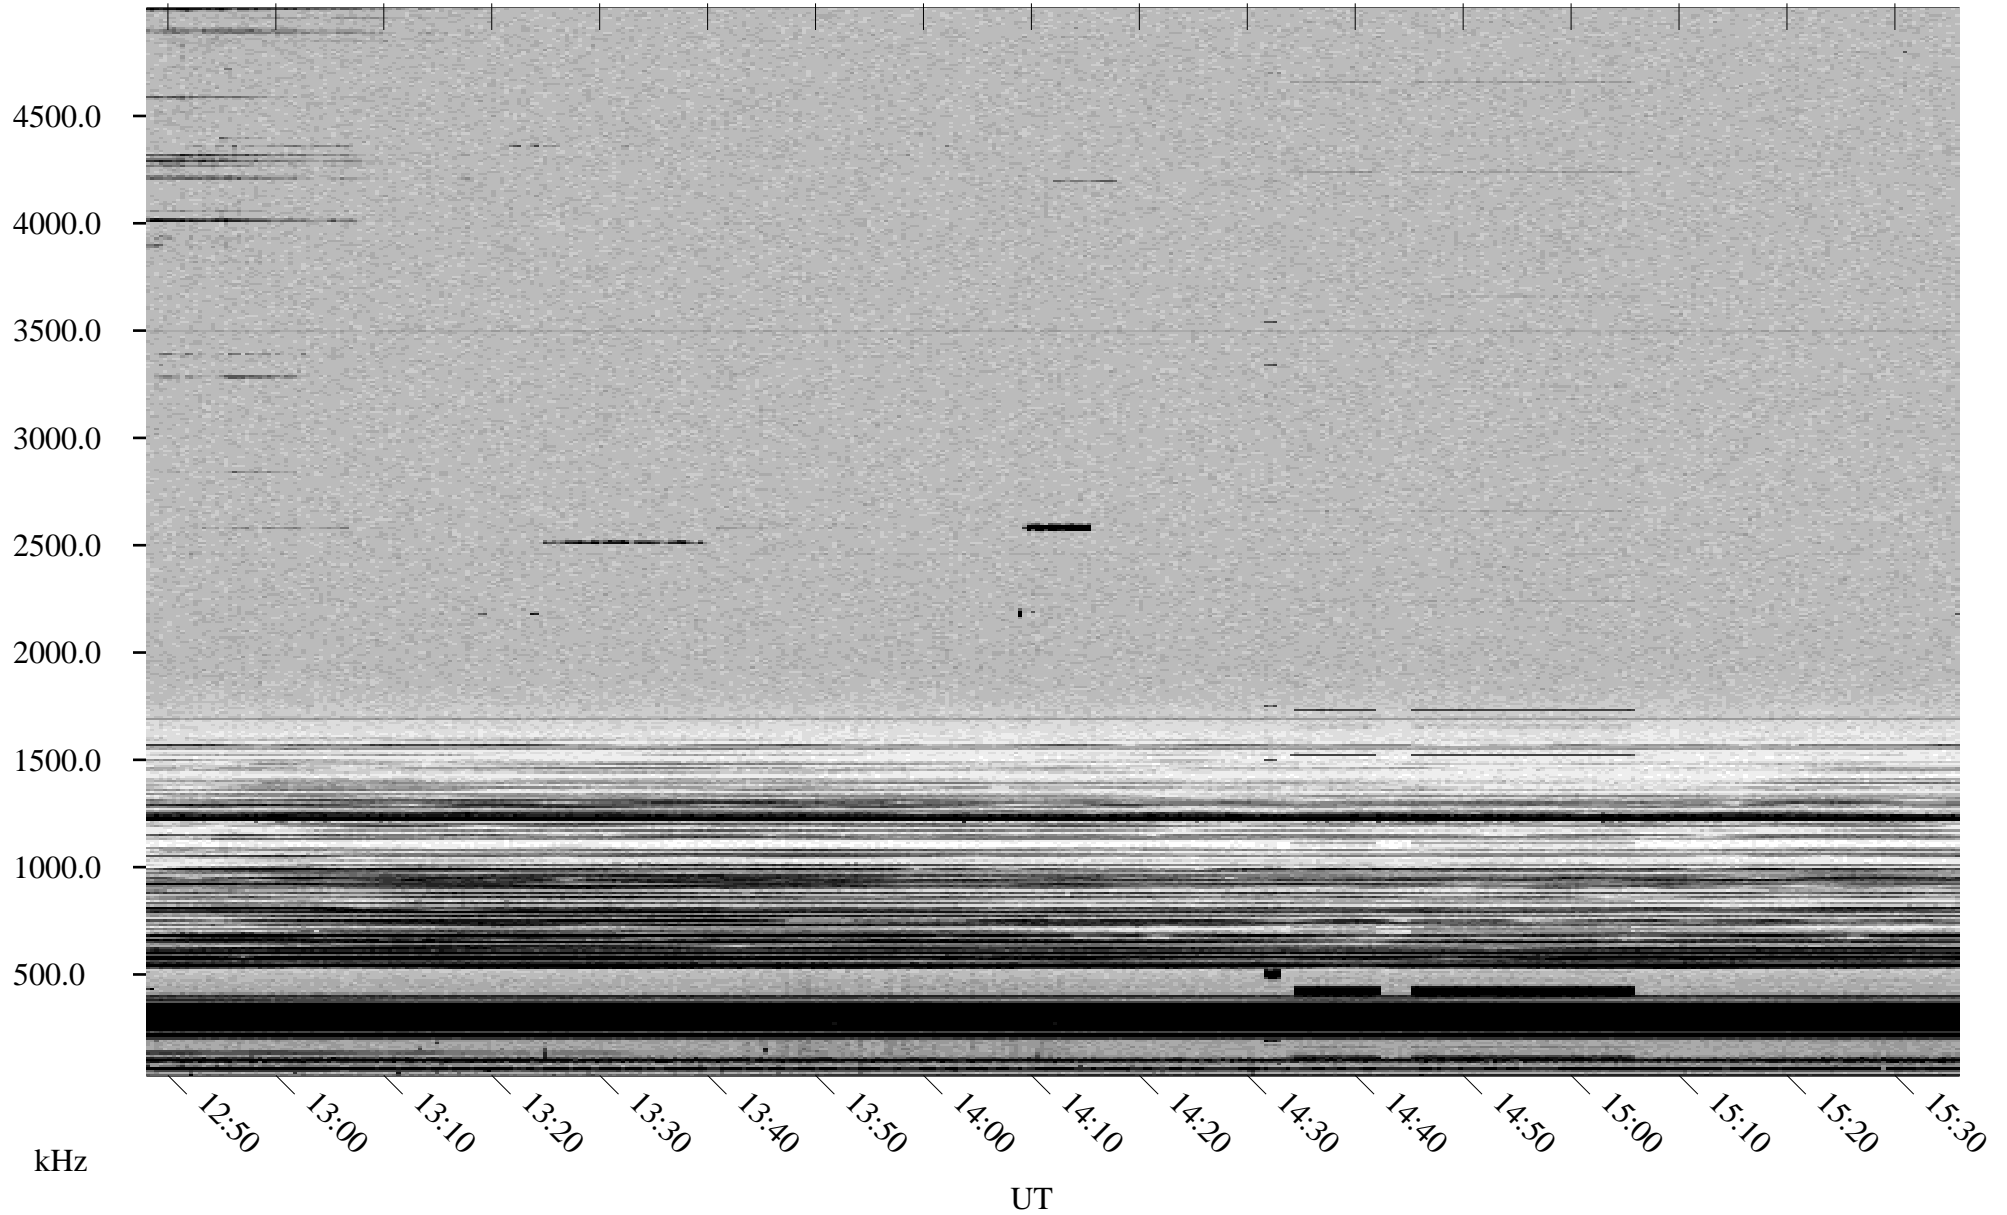

10/20/1998 Churchill, Manitoba

Linear Scale Black = 161 White = 15

ch98293l.r00m max_12

Page 1

10/20/1998 Churchill, Manitoba

Linear Scale Black = 161 White = 15

ch98293l.r00m max_12

Page 2

10/21/1998 Churchill, Manitoba

Linear Scale Black = 161 White = 15

ch98293l.r00m max_12

Page 3

10/21/1998 Churchill, Manitoba

Linear Scale Black = 161 White = 15

ch98293l.r00m max_12

Page 4

10/21/1998 Churchill, Manitoba

Linear Scale Black = 161 White = 15

ch98293l.r00m max_12

Page 5

10/21/1998 Churchill, Manitoba

Linear Scale Black = 161 White = 15

ch98293l.r00m max_12

Page 6

10/21/1998 Churchill, Manitoba

Linear Scale Black = 161 White = 15

ch98293l.r00m max_12

Page 7

10/21/1998 Churchill, Manitoba

Linear Scale Black = 161 White = 15

ch98293l.r00m max_12