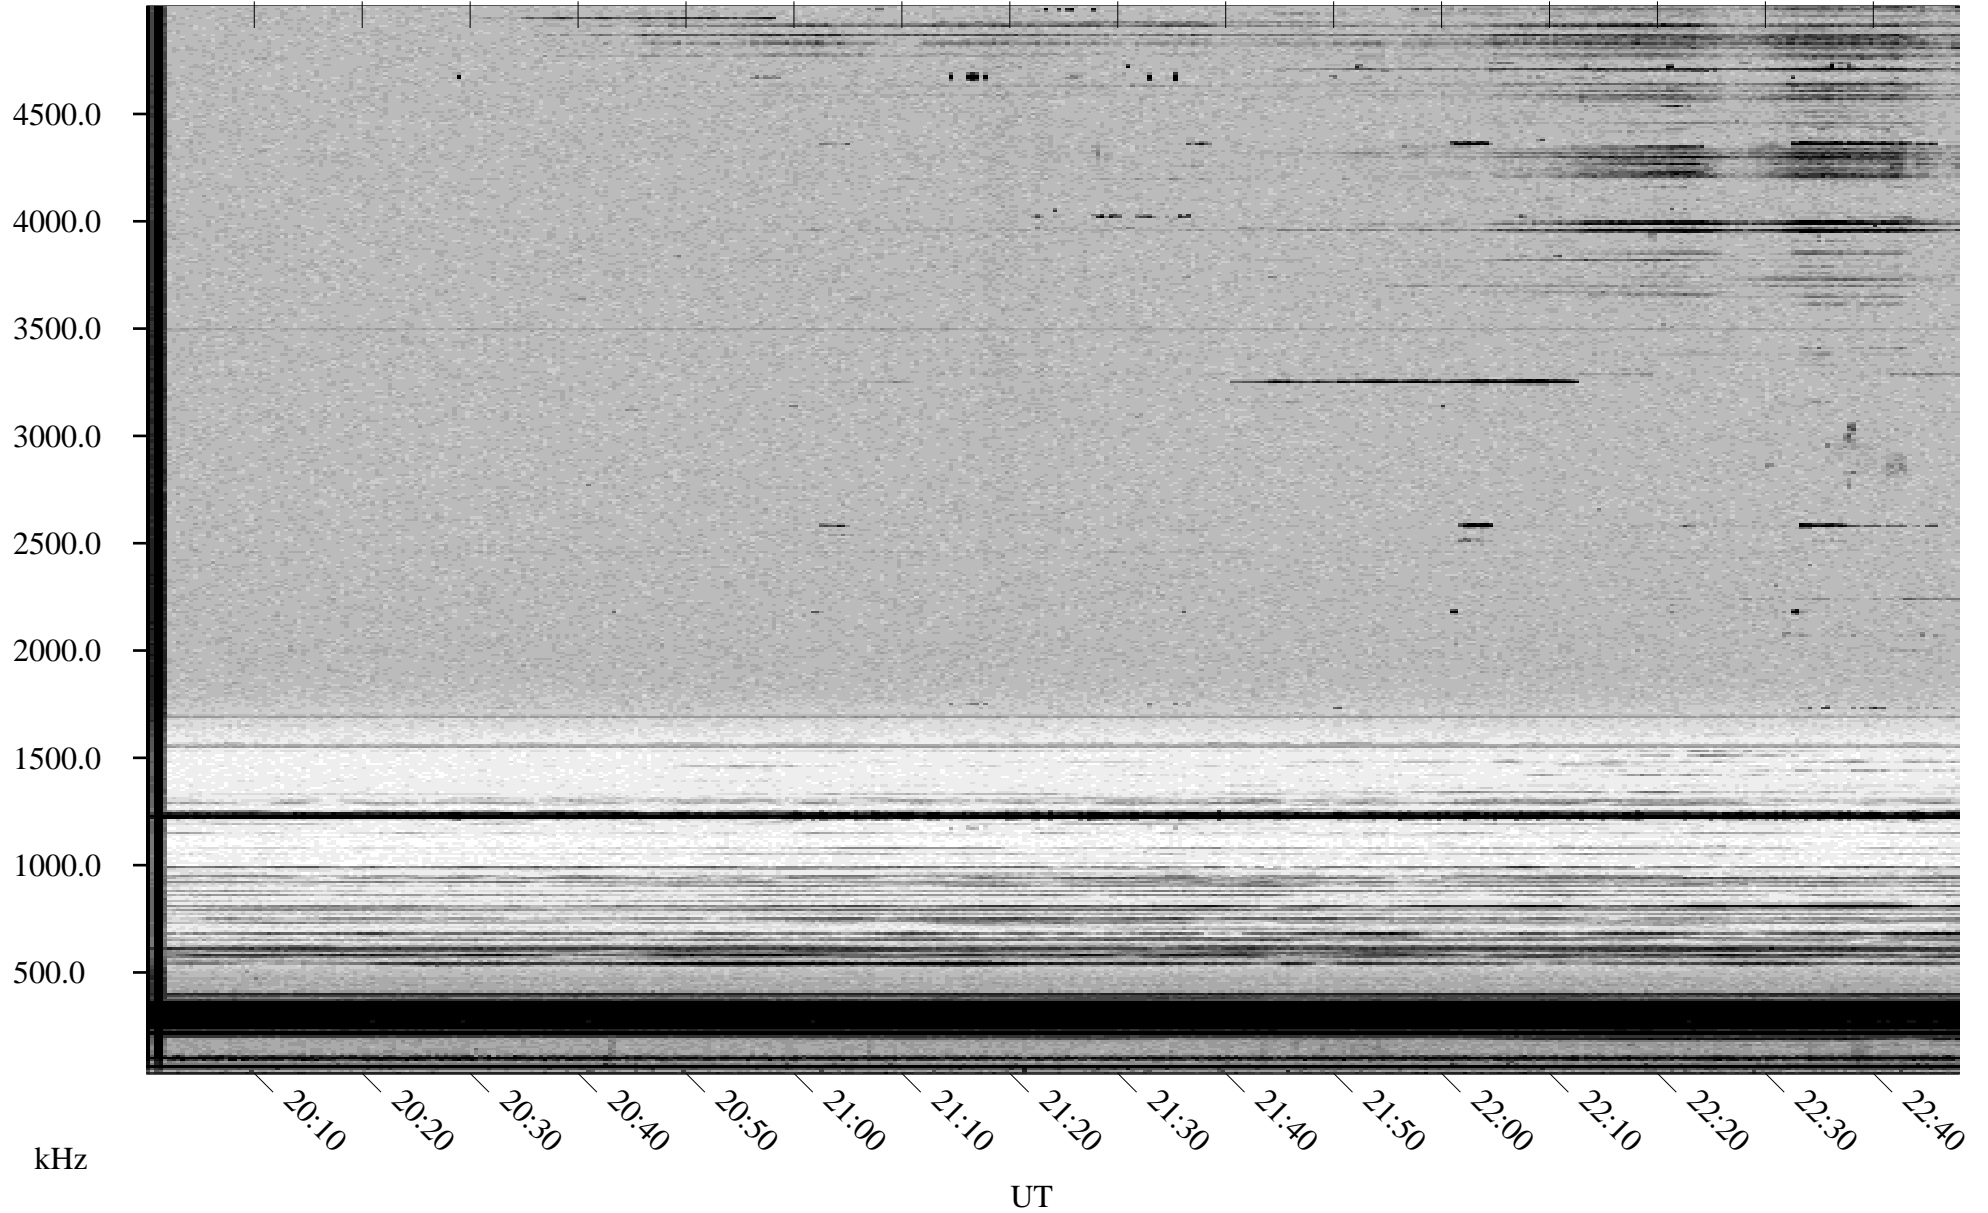

10/20/1998 Churchill, Manitoba

Linear Scale Black = 161 White = 15

ch98293l.r00m max_12

Page 1

10/20/1998 Churchill, Manitoba

Linear Scale Black = 161 White = 15

ch98293l.r00m max_12

Page 2

10/21/1998 Churchill, Manitoba

Linear Scale Black = 161 White = 15

ch98293l.r00m max_12

Page 3

10/21/1998 Churchill, Manitoba

Linear Scale Black = 161 White = 15

ch98293l.r00m max_12

Page 4

10/21/1998 Churchill, Manitoba

Linear Scale Black = 161 White = 15

ch98293l.r00m max_12

Page 5

10/21/1998 Churchill, Manitoba

Linear Scale Black = 161 White = 15

ch98293l.r00m max_12

Page 6

10/21/1998 Churchill, Manitoba

Linear Scale Black = 161 White = 15

ch98293l.r00m max_12

Page 7

10/21/1998 Churchill, Manitoba

Linear Scale Black = 161 White = 15

ch98293l.r00m max_12