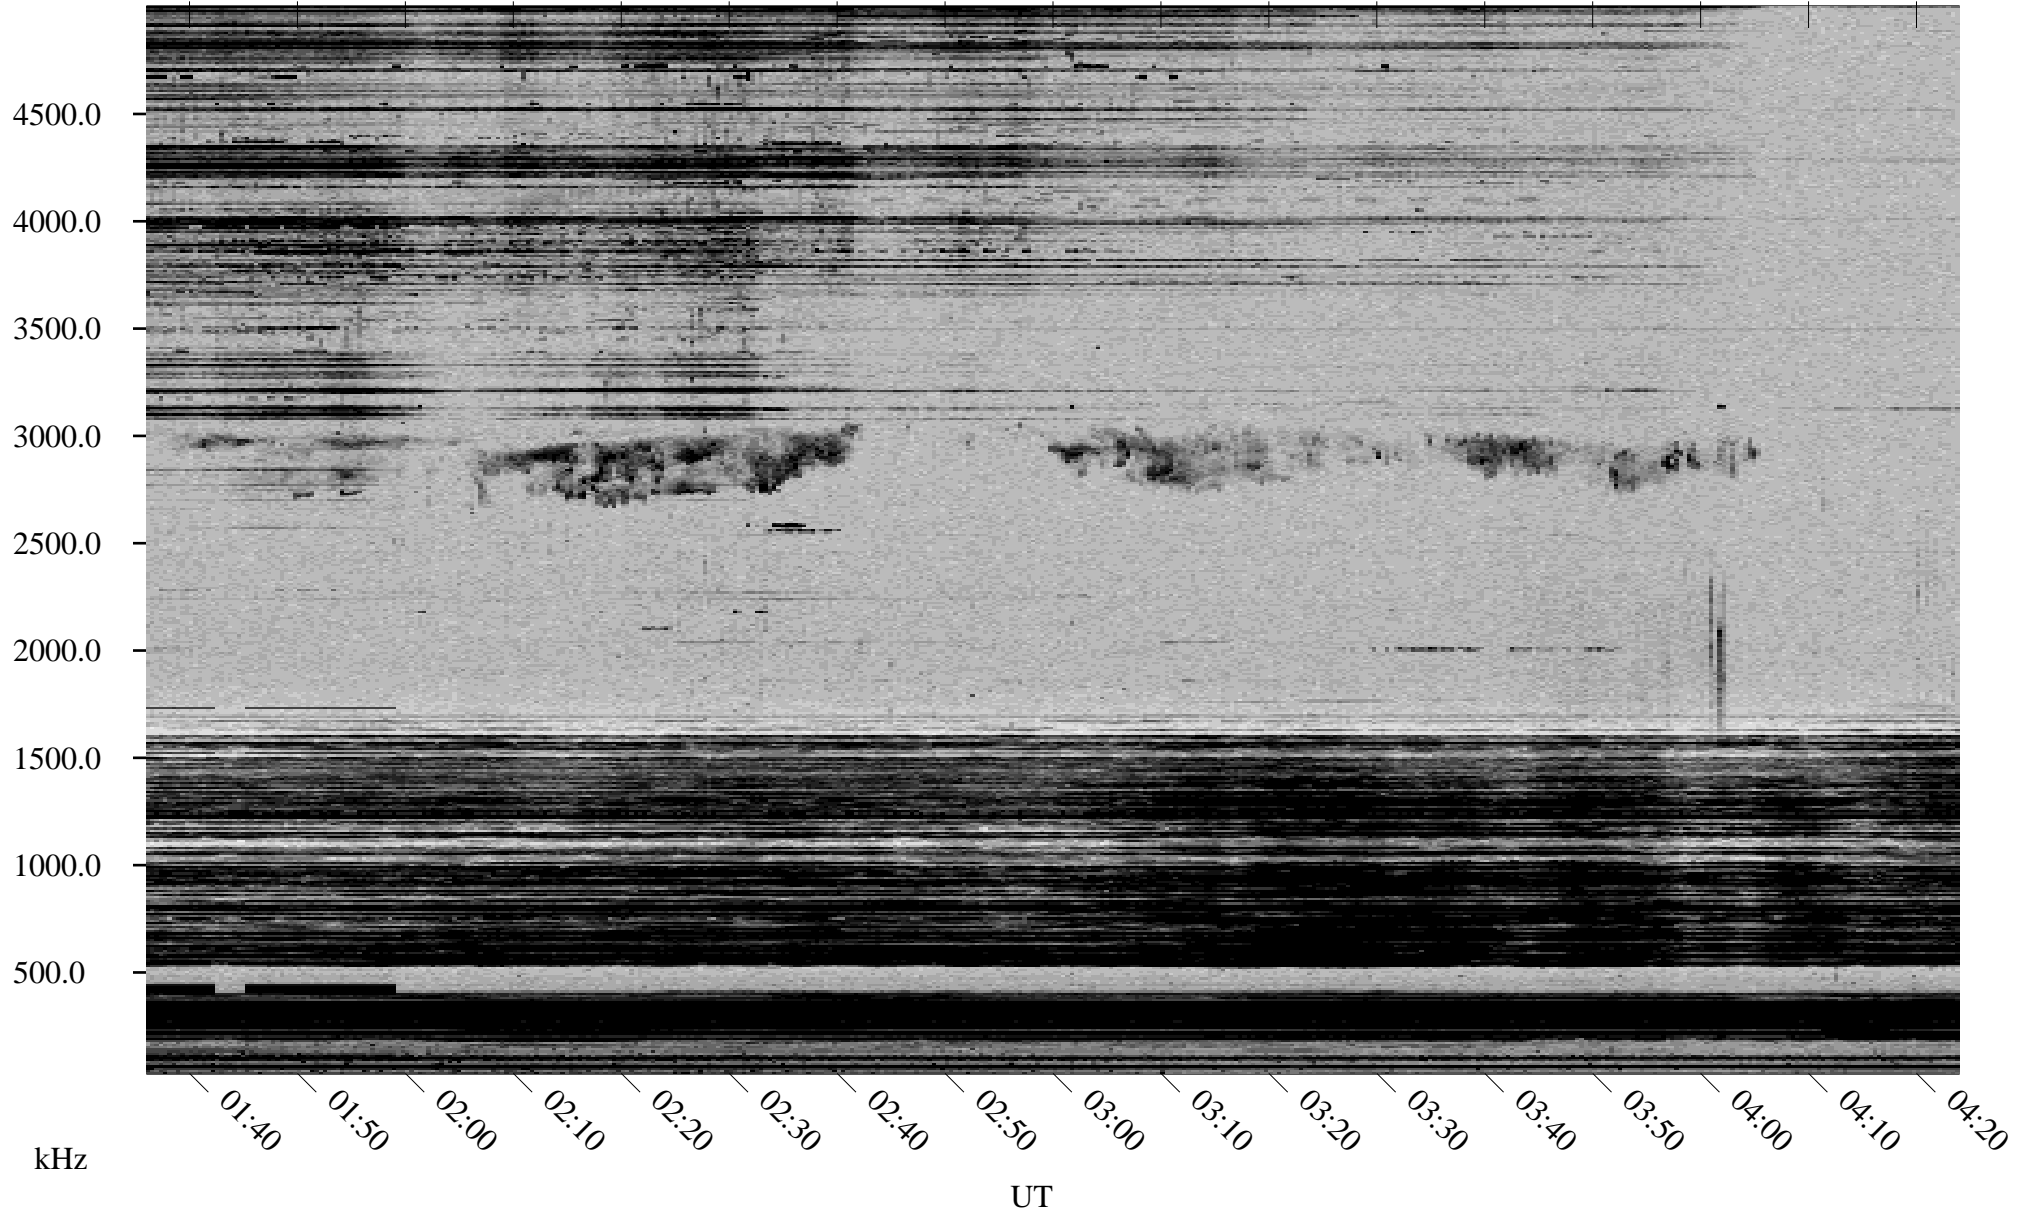

10/20/1998 Churchill, Manitoba

Linear Scale Black = 161 White = 15

ch98293l.r00m max_12

Page 1

10/20/1998 Churchill, Manitoba

Linear Scale Black = 161 White = 15

ch98293l.r00m max_12

Page 2

10/21/1998 Churchill, Manitoba

Linear Scale Black = 161 White = 15

ch98293l.r00m max_12

Page 3

10/21/1998 Churchill, Manitoba

Linear Scale Black = 161 White = 15

ch98293l.r00m max_12

Page 4

10/21/1998 Churchill, Manitoba

Linear Scale Black = 161 White = 15

ch98293l.r00m max_12

Page 5

10/21/1998 Churchill, Manitoba

Linear Scale Black = 161 White = 15

ch98293l.r00m max_12

Page 6

10/21/1998 Churchill, Manitoba

Linear Scale Black = 161 White = 15

ch98293l.r00m max_12

Page 7

10/21/1998 Churchill, Manitoba

Linear Scale Black = 161 White = 15

ch98293l.r00m max_12