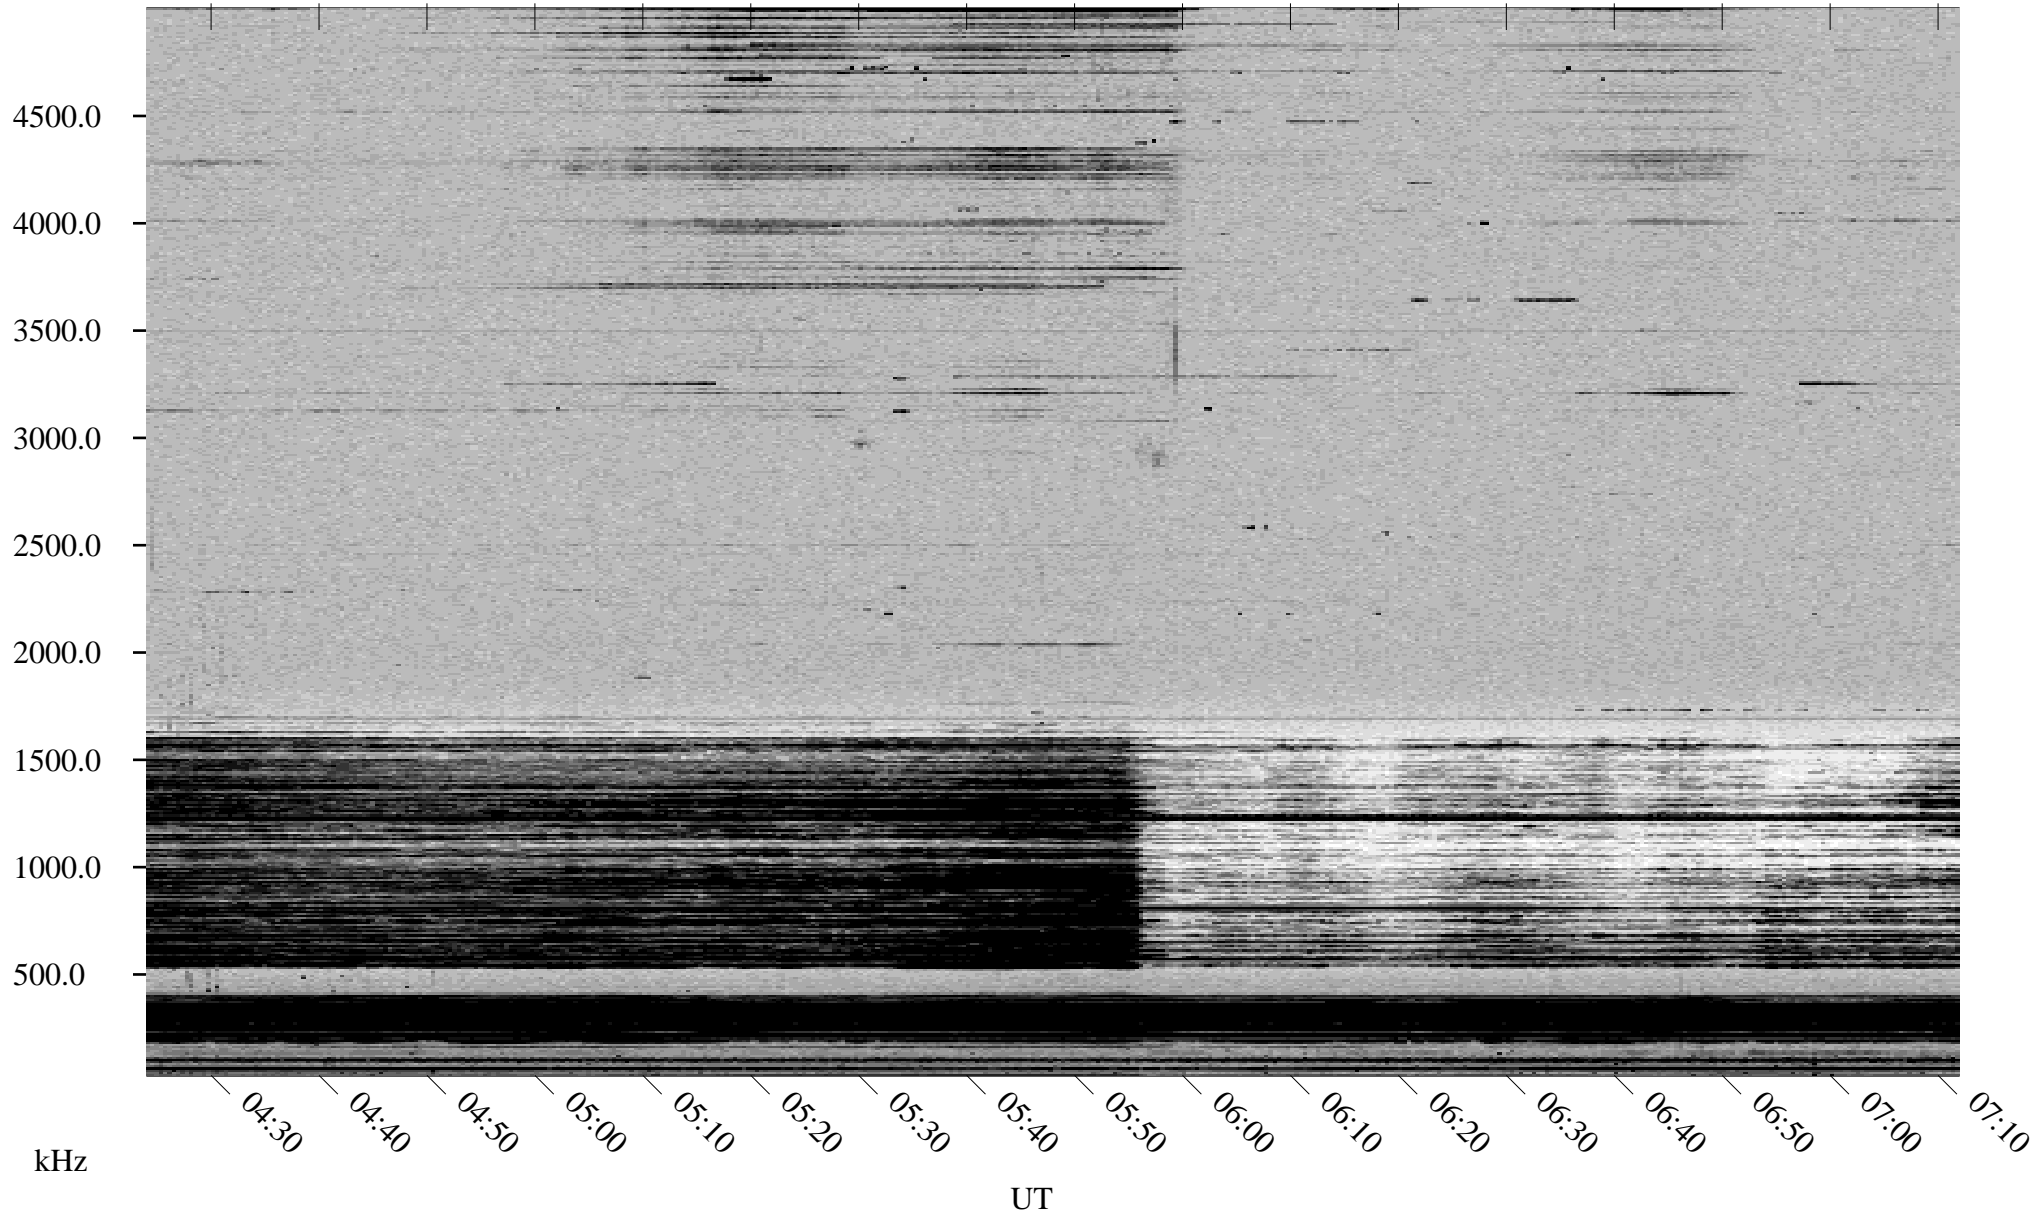

10/20/1998 Churchill, Manitoba

Linear Scale Black = 161 White = 15

ch98293l.r00m max_12

Page 1

10/20/1998 Churchill, Manitoba

Linear Scale Black = 161 White = 15

ch98293l.r00m max_12

Page 2

10/21/1998 Churchill, Manitoba

Linear Scale Black = 161 White = 15

ch98293l.r00m max_12

Page 3

10/21/1998 Churchill, Manitoba

Linear Scale Black = 161 White = 15

ch98293l.r00m max_12

Page 4

10/21/1998 Churchill, Manitoba

Linear Scale Black = 161 White = 15

ch98293l.r00m max_12

Page 5

10/21/1998 Churchill, Manitoba

Linear Scale Black = 161 White = 15

ch98293l.r00m max_12

Page 6

10/21/1998 Churchill, Manitoba

Linear Scale Black = 161 White = 15

ch98293l.r00m max_12

Page 7

10/21/1998 Churchill, Manitoba

Linear Scale Black = 161 White = 15

ch98293l.r00m max_12