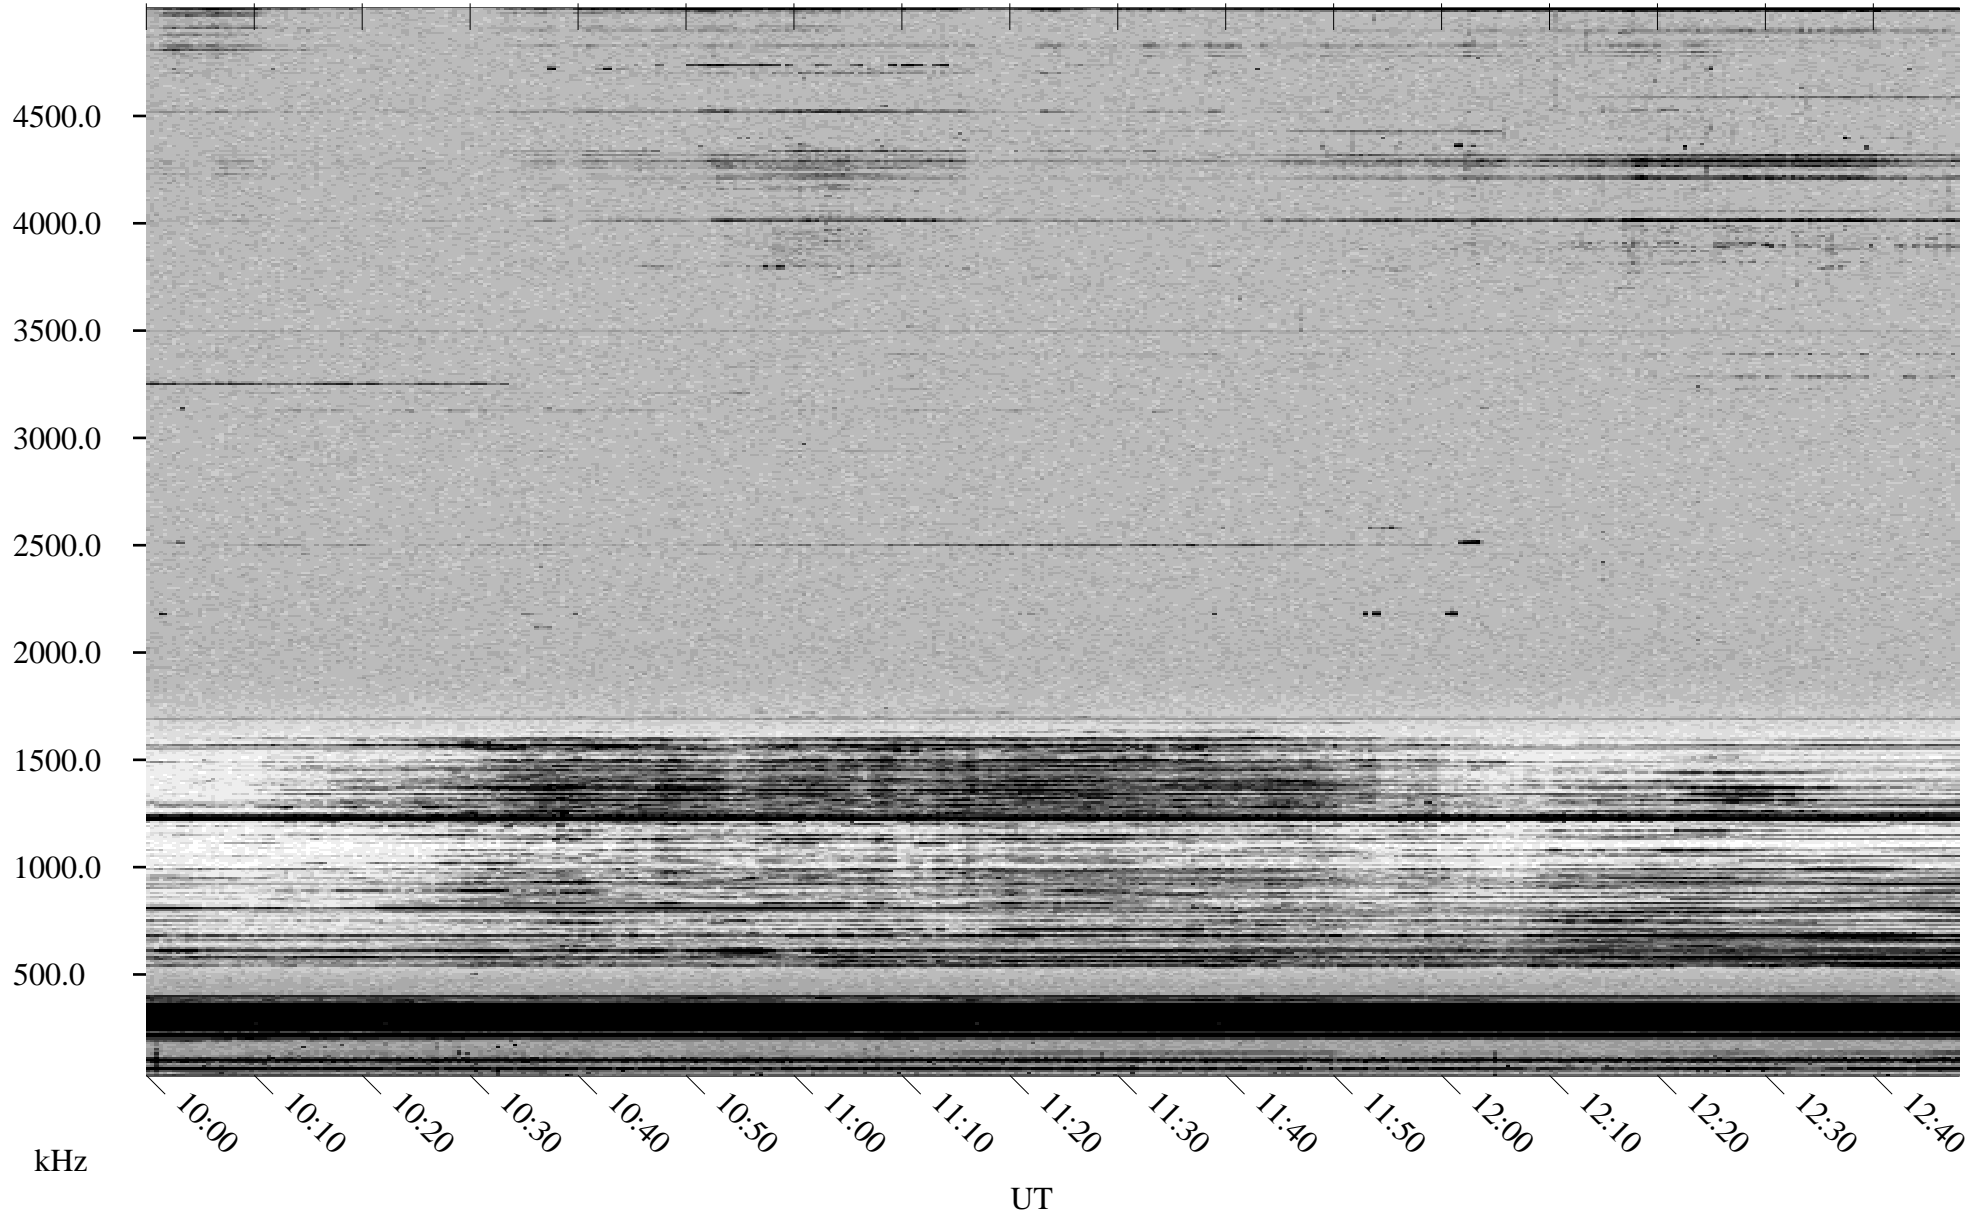

10/20/1998 Churchill, Manitoba

Linear Scale Black = 161 White = 15

ch98293l.r00m max_12

Page 1

10/20/1998 Churchill, Manitoba

Linear Scale Black = 161 White = 15

ch98293l.r00m max_12

Page 2

10/21/1998 Churchill, Manitoba

Linear Scale Black = 161 White = 15

ch98293l.r00m max_12

Page 3

10/21/1998 Churchill, Manitoba

Linear Scale Black = 161 White = 15

ch98293l.r00m max_12

Page 4

10/21/1998 Churchill, Manitoba

Linear Scale Black = 161 White = 15

ch98293l.r00m max_12

Page 5

10/21/1998 Churchill, Manitoba

Linear Scale Black = 161 White = 15

ch98293l.r00m max_12

Page 6

10/21/1998 Churchill, Manitoba

Linear Scale Black = 161 White = 15

ch98293l.r00m max_12

Page 7

10/21/1998 Churchill, Manitoba

Linear Scale Black = 161 White = 15

ch98293l.r00m max_12