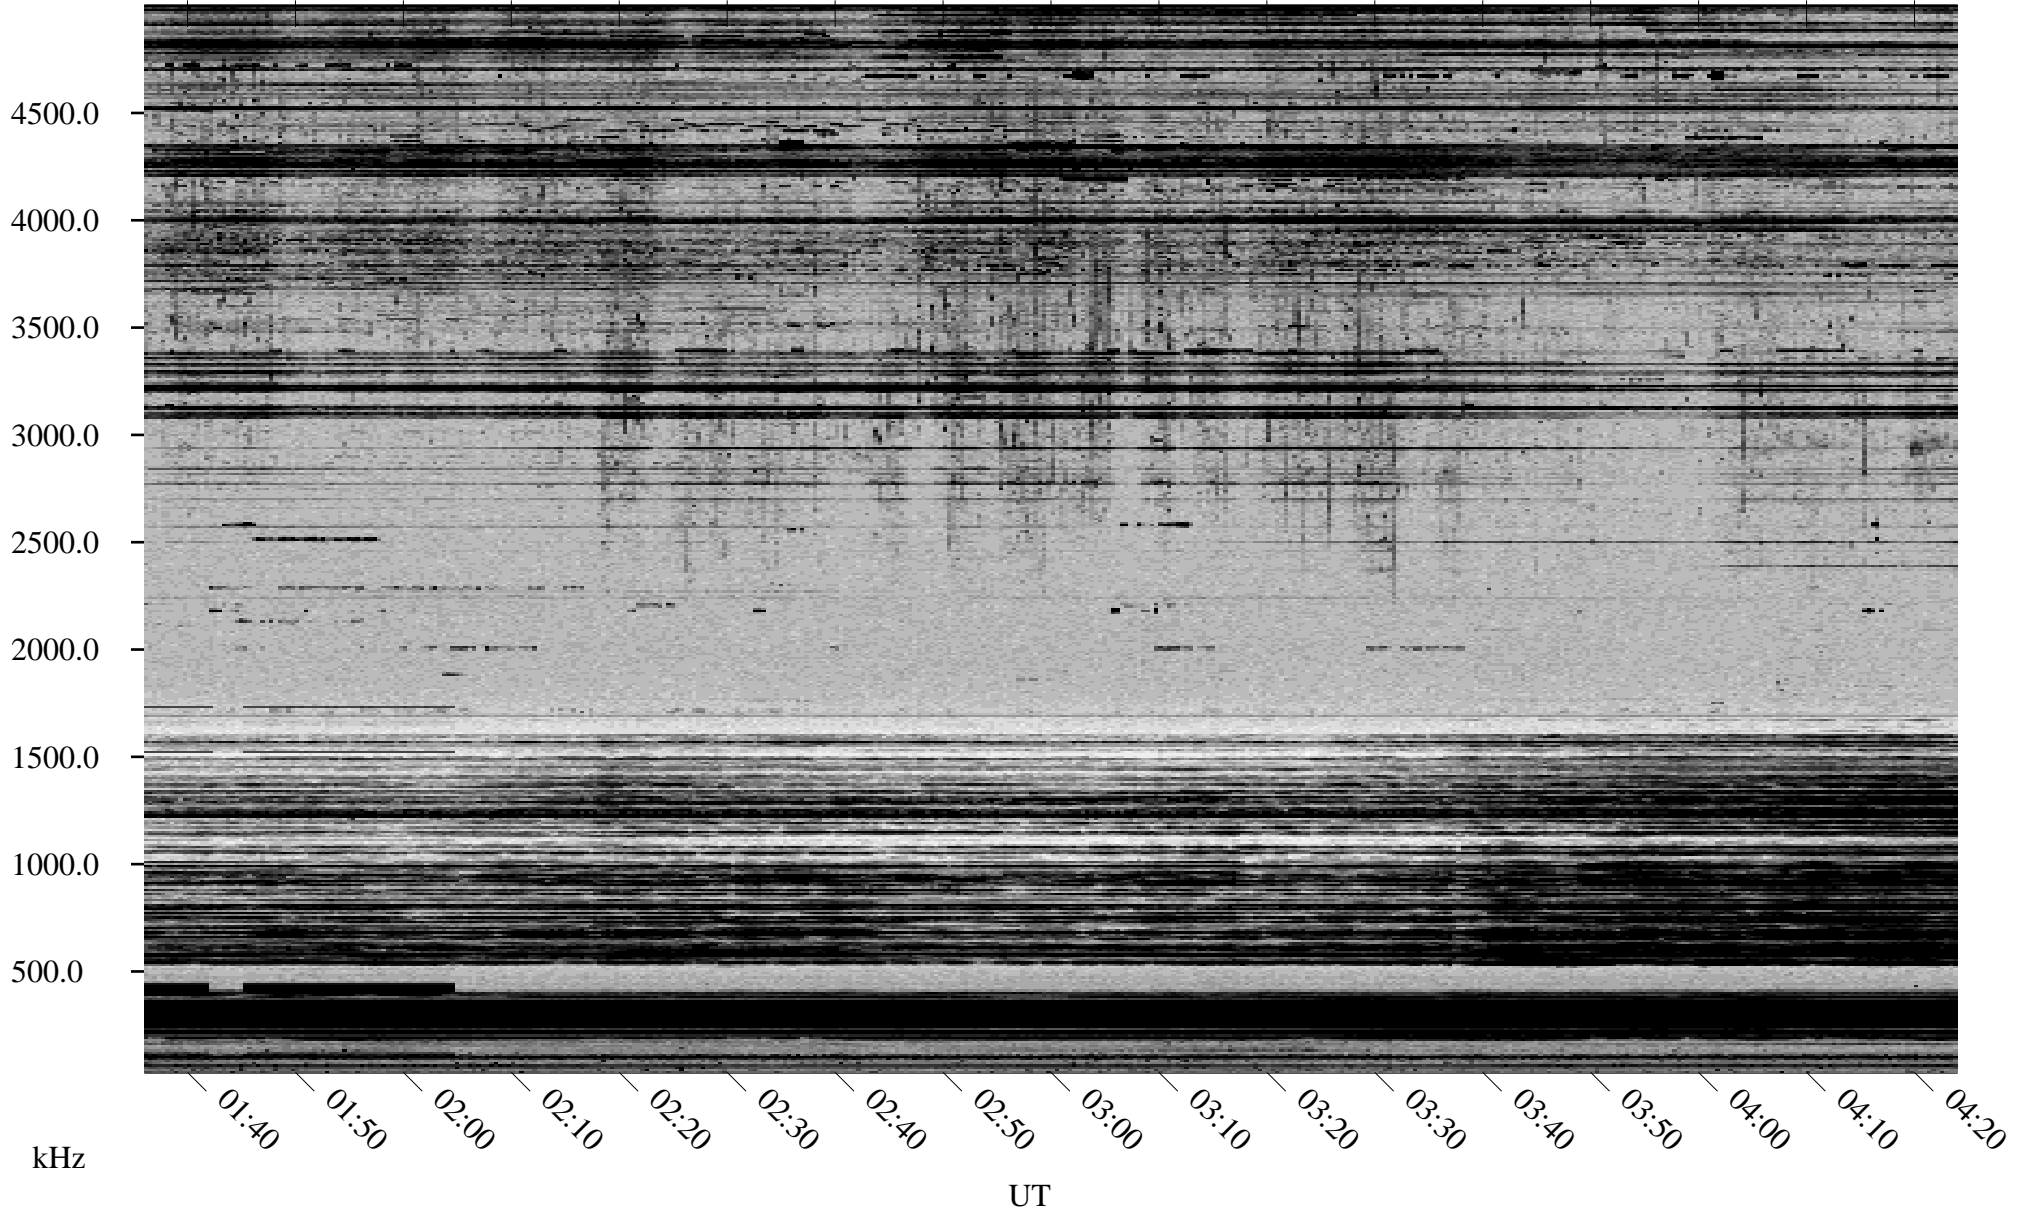

# 10/21/1998 Churchill, Manitoba

Linear Scale    Black = 161    White = 15

ch98294l.r00m max\_12

Page 1

# 10/21/1998 Churchill, Manitoba

Linear Scale    Black = 161    White = 15

ch98294l.r00m max\_12

Page 2

# 10/22/1998 Churchill, Manitoba

Linear Scale    Black = 161    White = 15

ch98294l.r00m max\_12

Page 3

# 10/22/1998 Churchill, Manitoba

Linear Scale    Black = 161    White = 15

ch98294l.r00m max\_12

Page 4