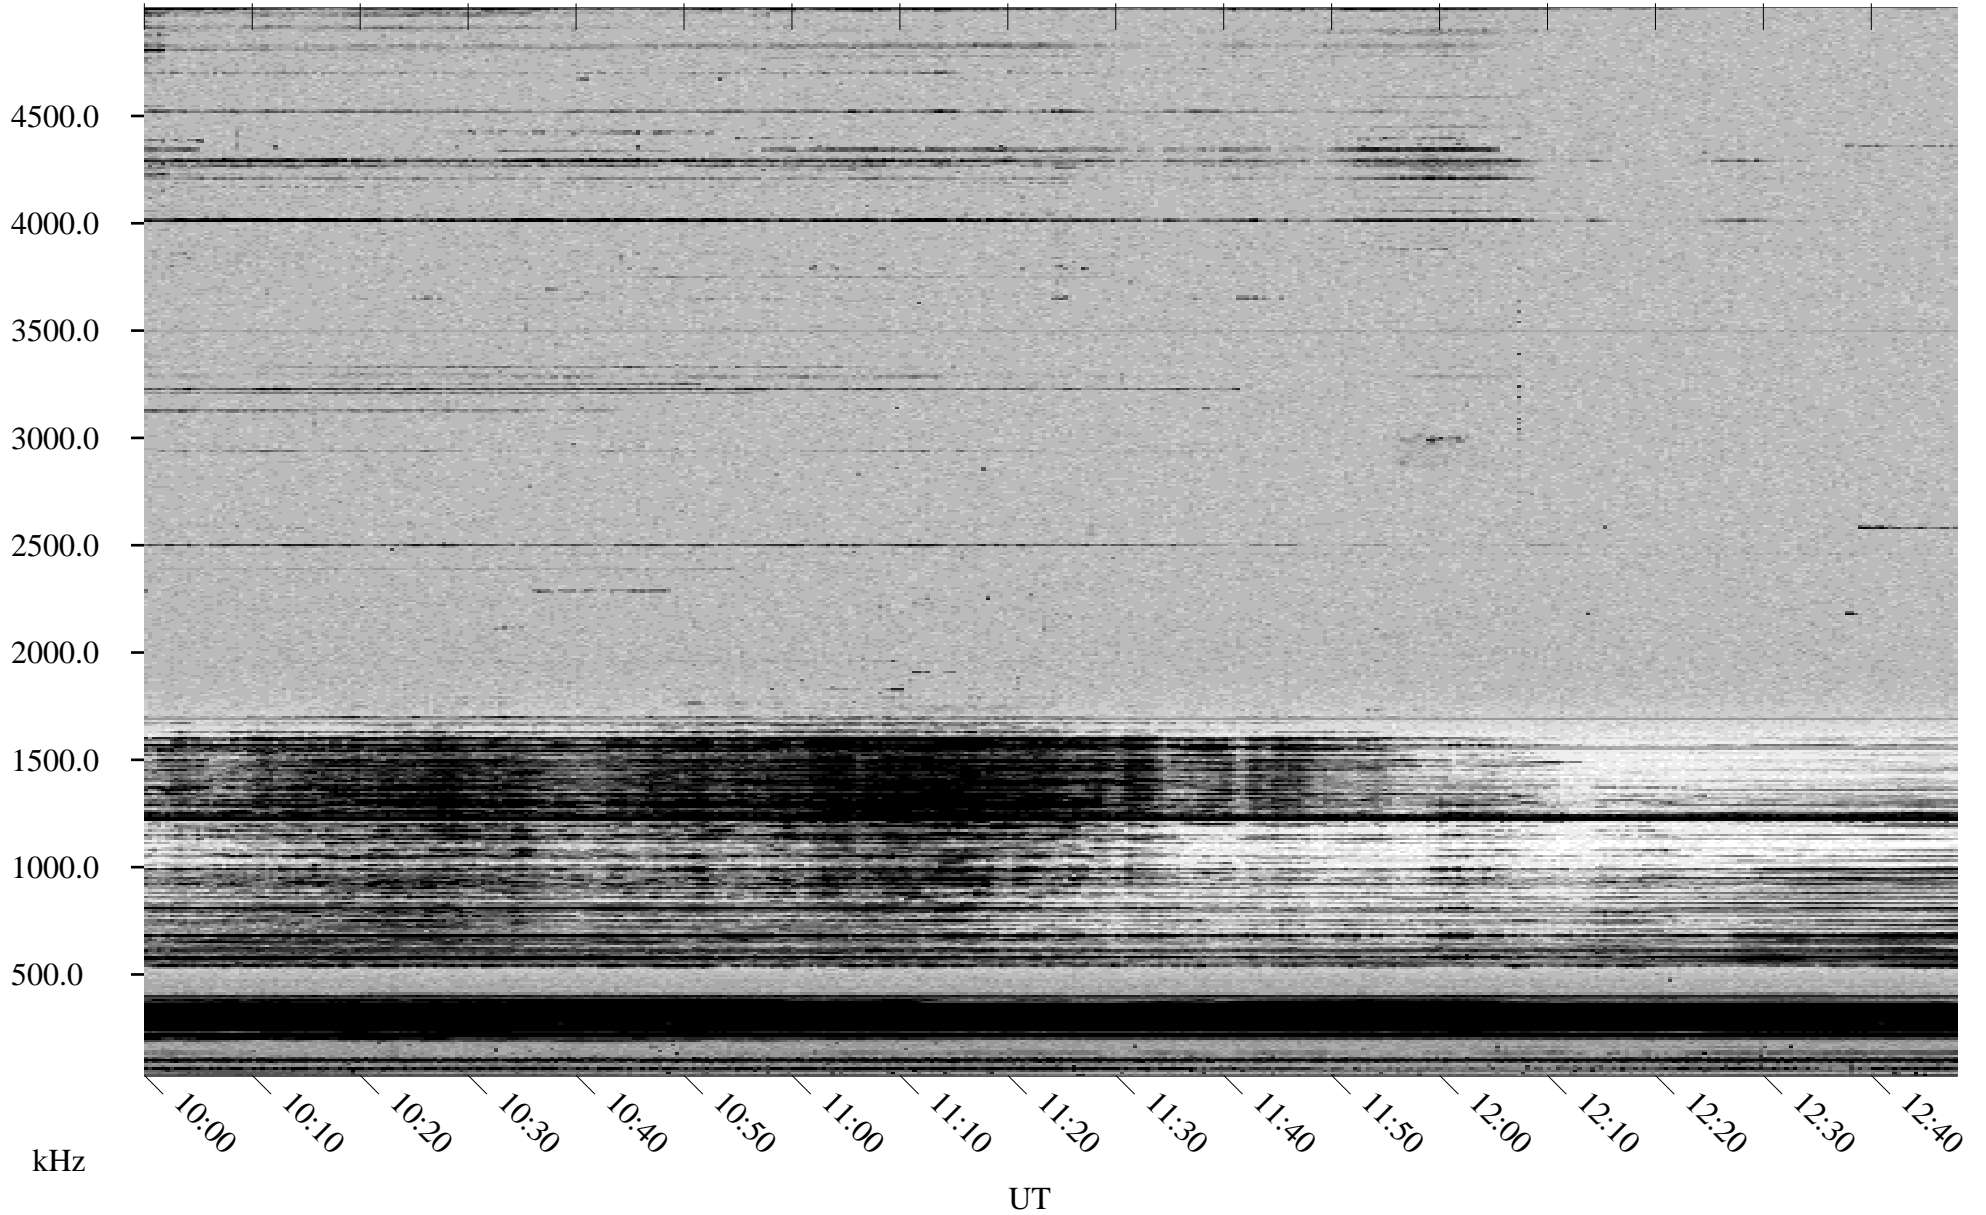

# 10/22/1998 Churchill, Manitoba

Linear Scale    Black = 161    White = 15

ch98294l.r00m max\_12

Page 5

# 10/22/1998 Churchill, Manitoba

Linear Scale    Black = 161    White = 15

ch98294l.r00m max\_12

Page 6

# 10/22/1998 Churchill, Manitoba

Linear Scale    Black = 161    White = 15

ch98294l.r00m max\_12

Page 7

# 10/22/1998 Churchill, Manitoba

Linear Scale    Black = 161    White = 15

ch98294l.r00m max\_12