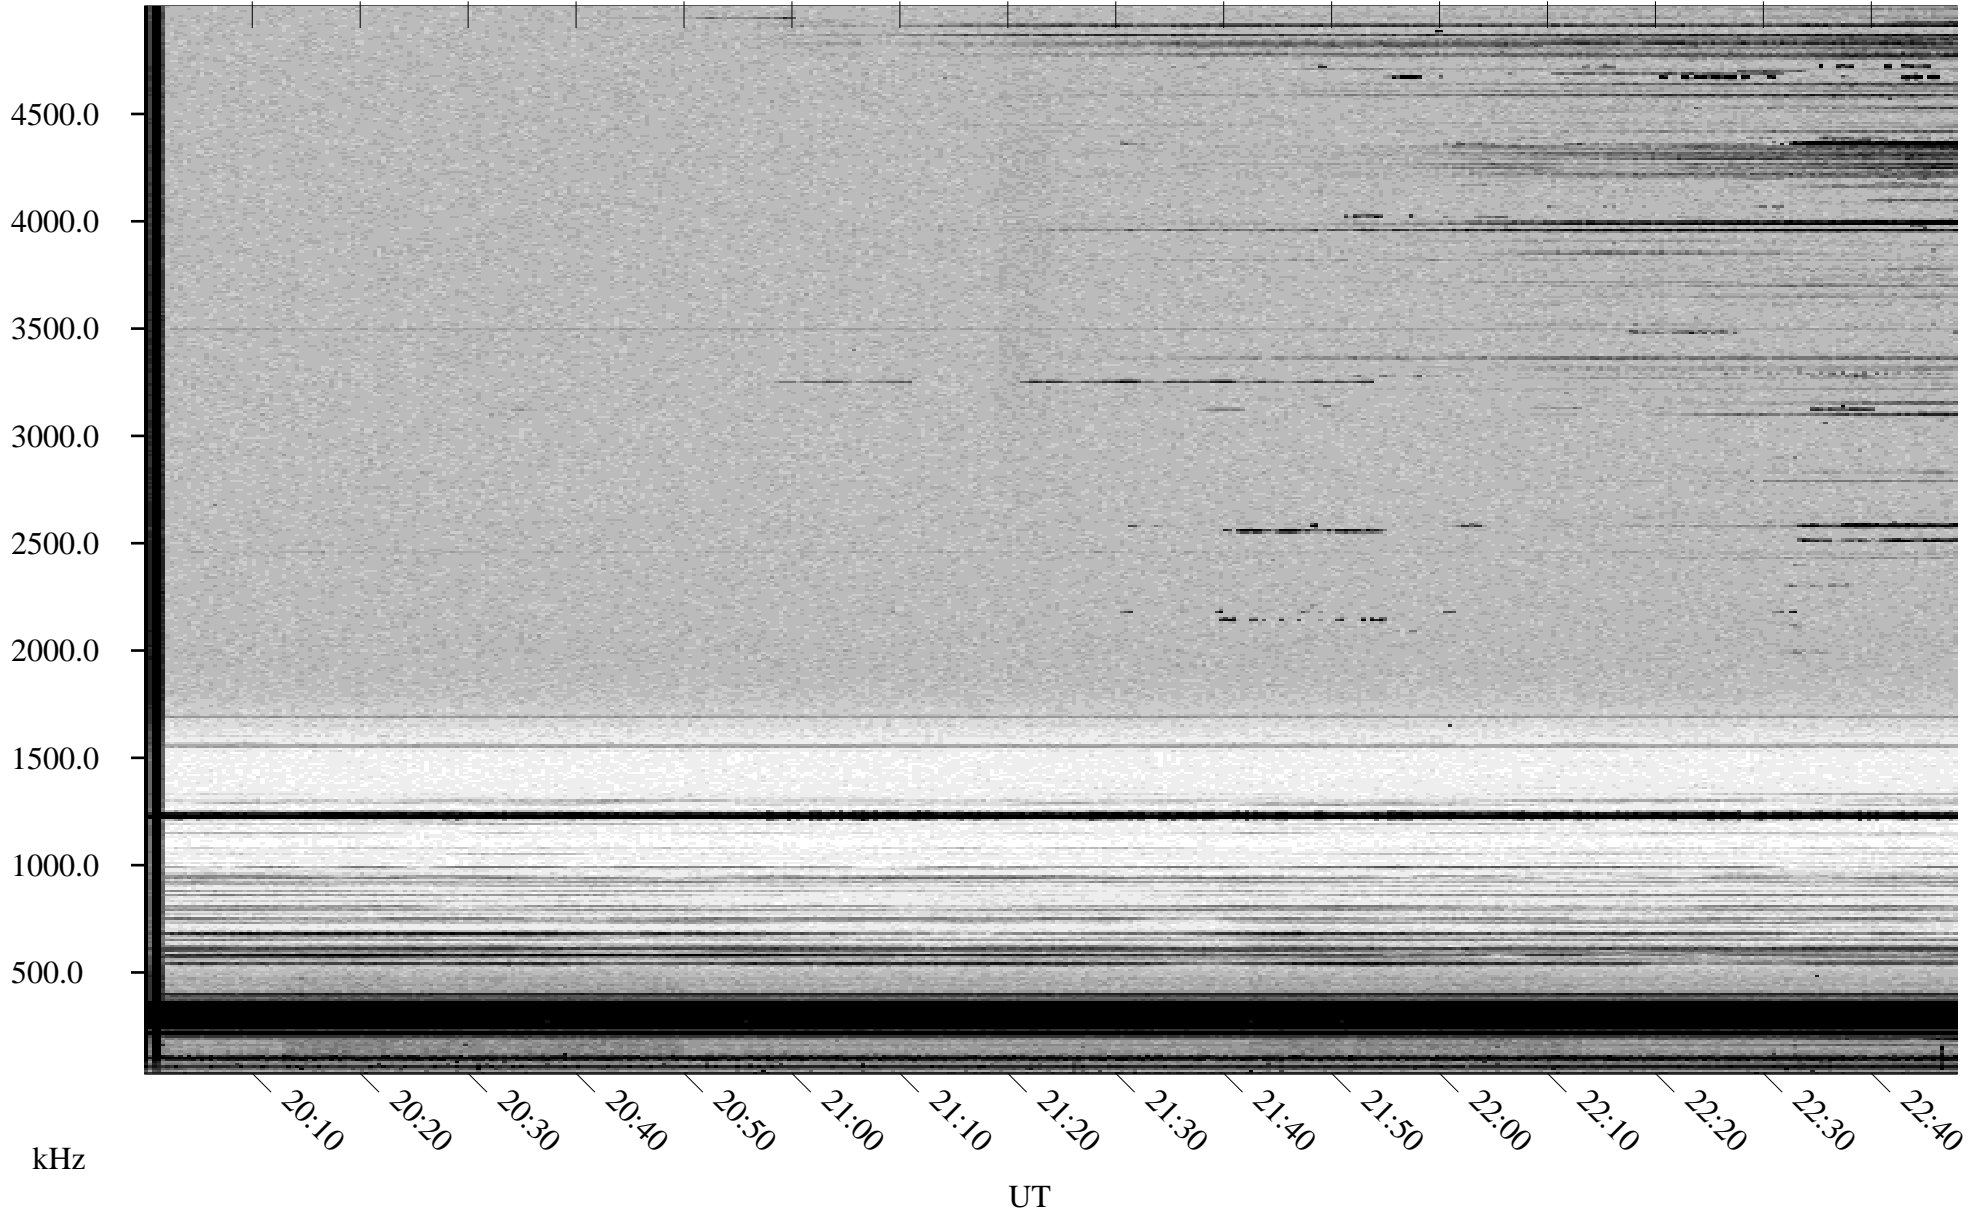

# 10/21/1998 Churchill, Manitoba

Linear Scale    Black = 161    White = 15

ch98294l.r00m max\_12

Page 1

# 10/21/1998 Churchill, Manitoba

Linear Scale    Black = 161    White = 15

ch98294l.r00m max\_12

Page 2

# 10/22/1998 Churchill, Manitoba

Linear Scale    Black = 161    White = 15

ch98294l.r00m max\_12

Page 3

# 10/22/1998 Churchill, Manitoba

Linear Scale    Black = 161    White = 15

ch98294l.r00m max\_12

Page 4