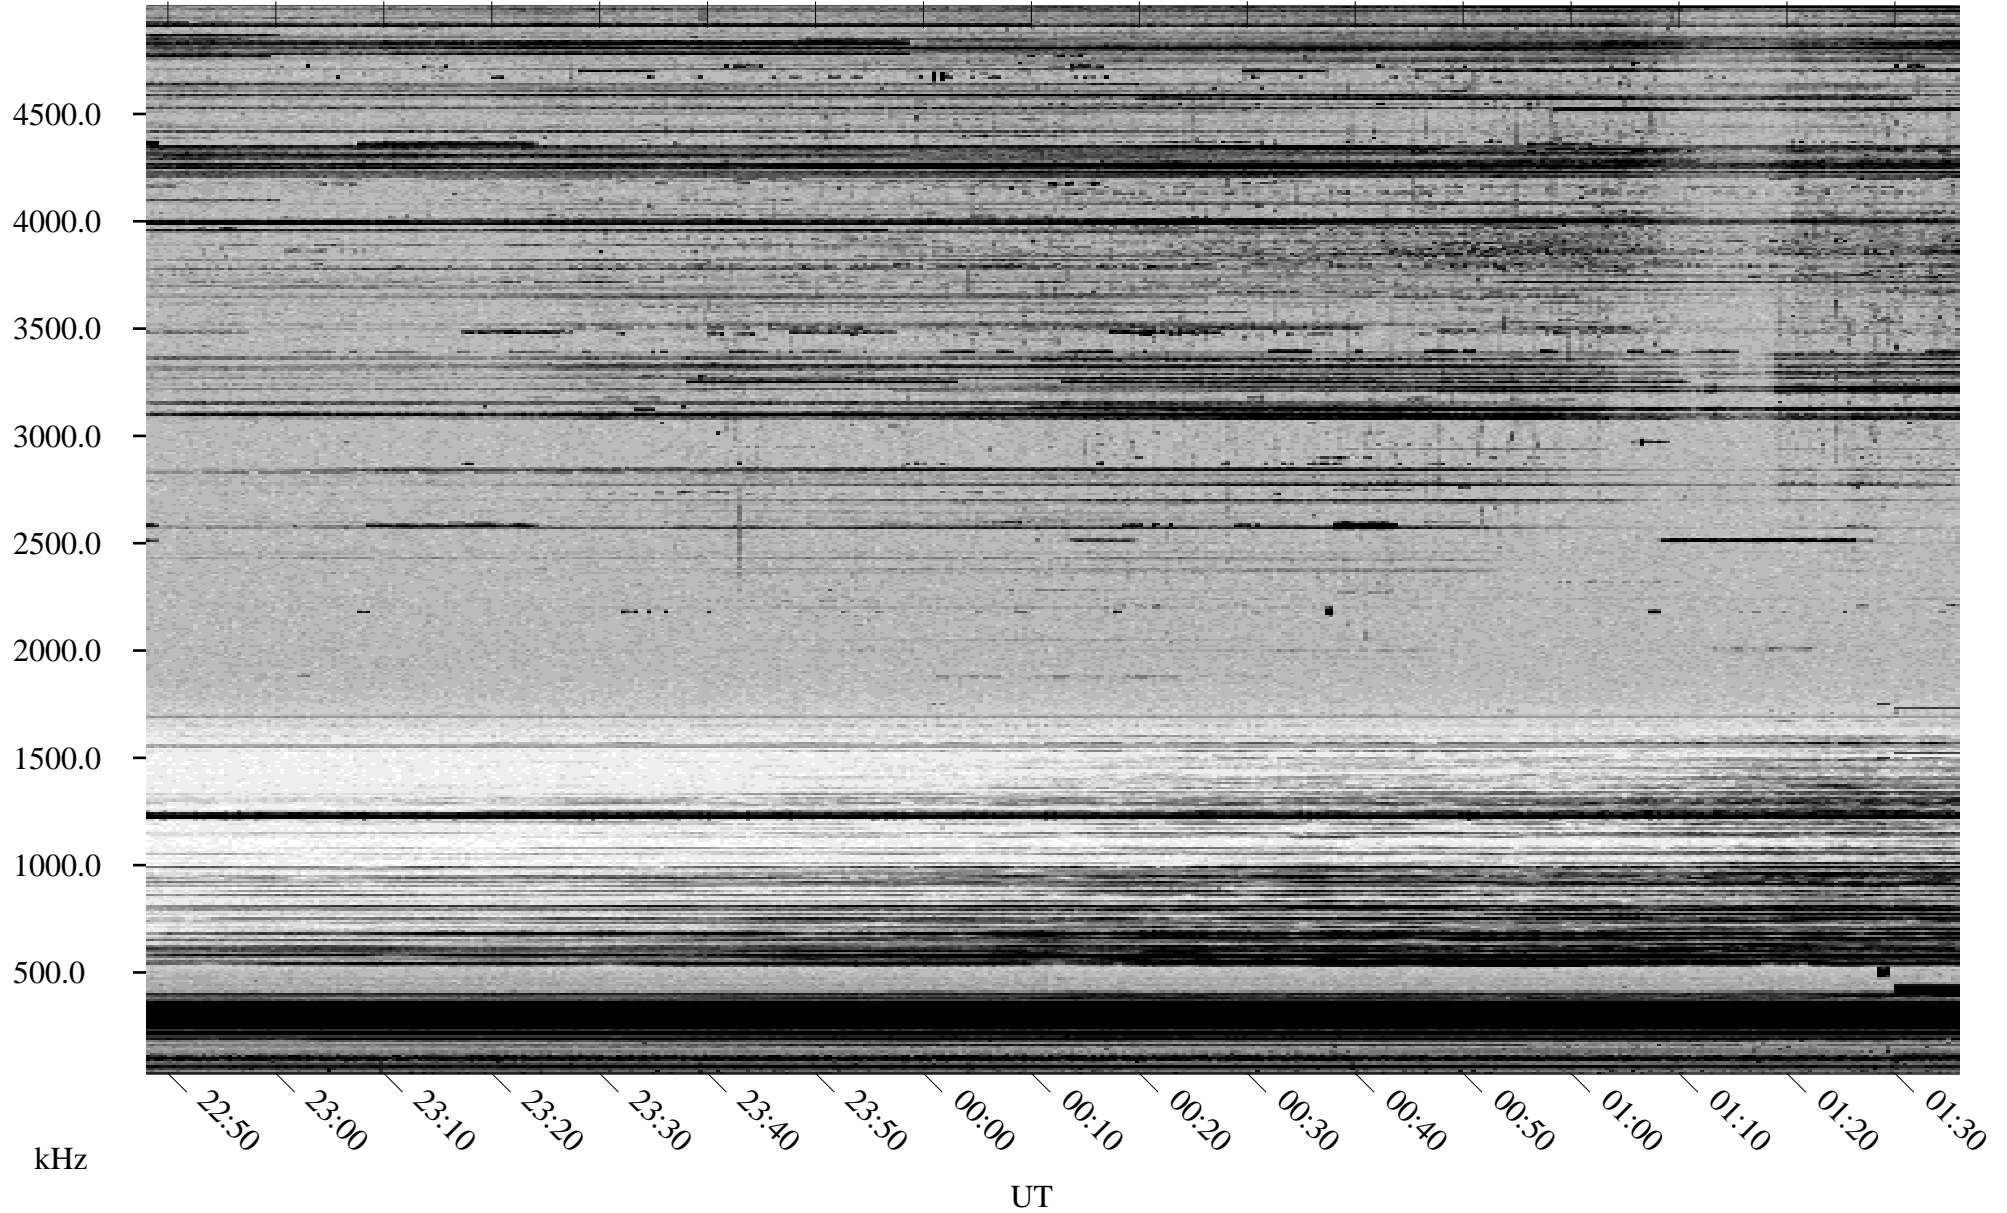

# 10/21/1998 Churchill, Manitoba

Linear Scale    Black = 161    White = 15

ch98294l.r00m max\_12

Page 1

# 10/21/1998 Churchill, Manitoba

Linear Scale    Black = 161    White = 15

ch98294l.r00m max\_12

Page 2

# 10/22/1998 Churchill, Manitoba

Linear Scale    Black = 161    White = 15

ch98294l.r00m max\_12

Page 3

# 10/22/1998 Churchill, Manitoba

Linear Scale    Black = 161    White = 15

ch98294l.r00m max\_12

Page 4