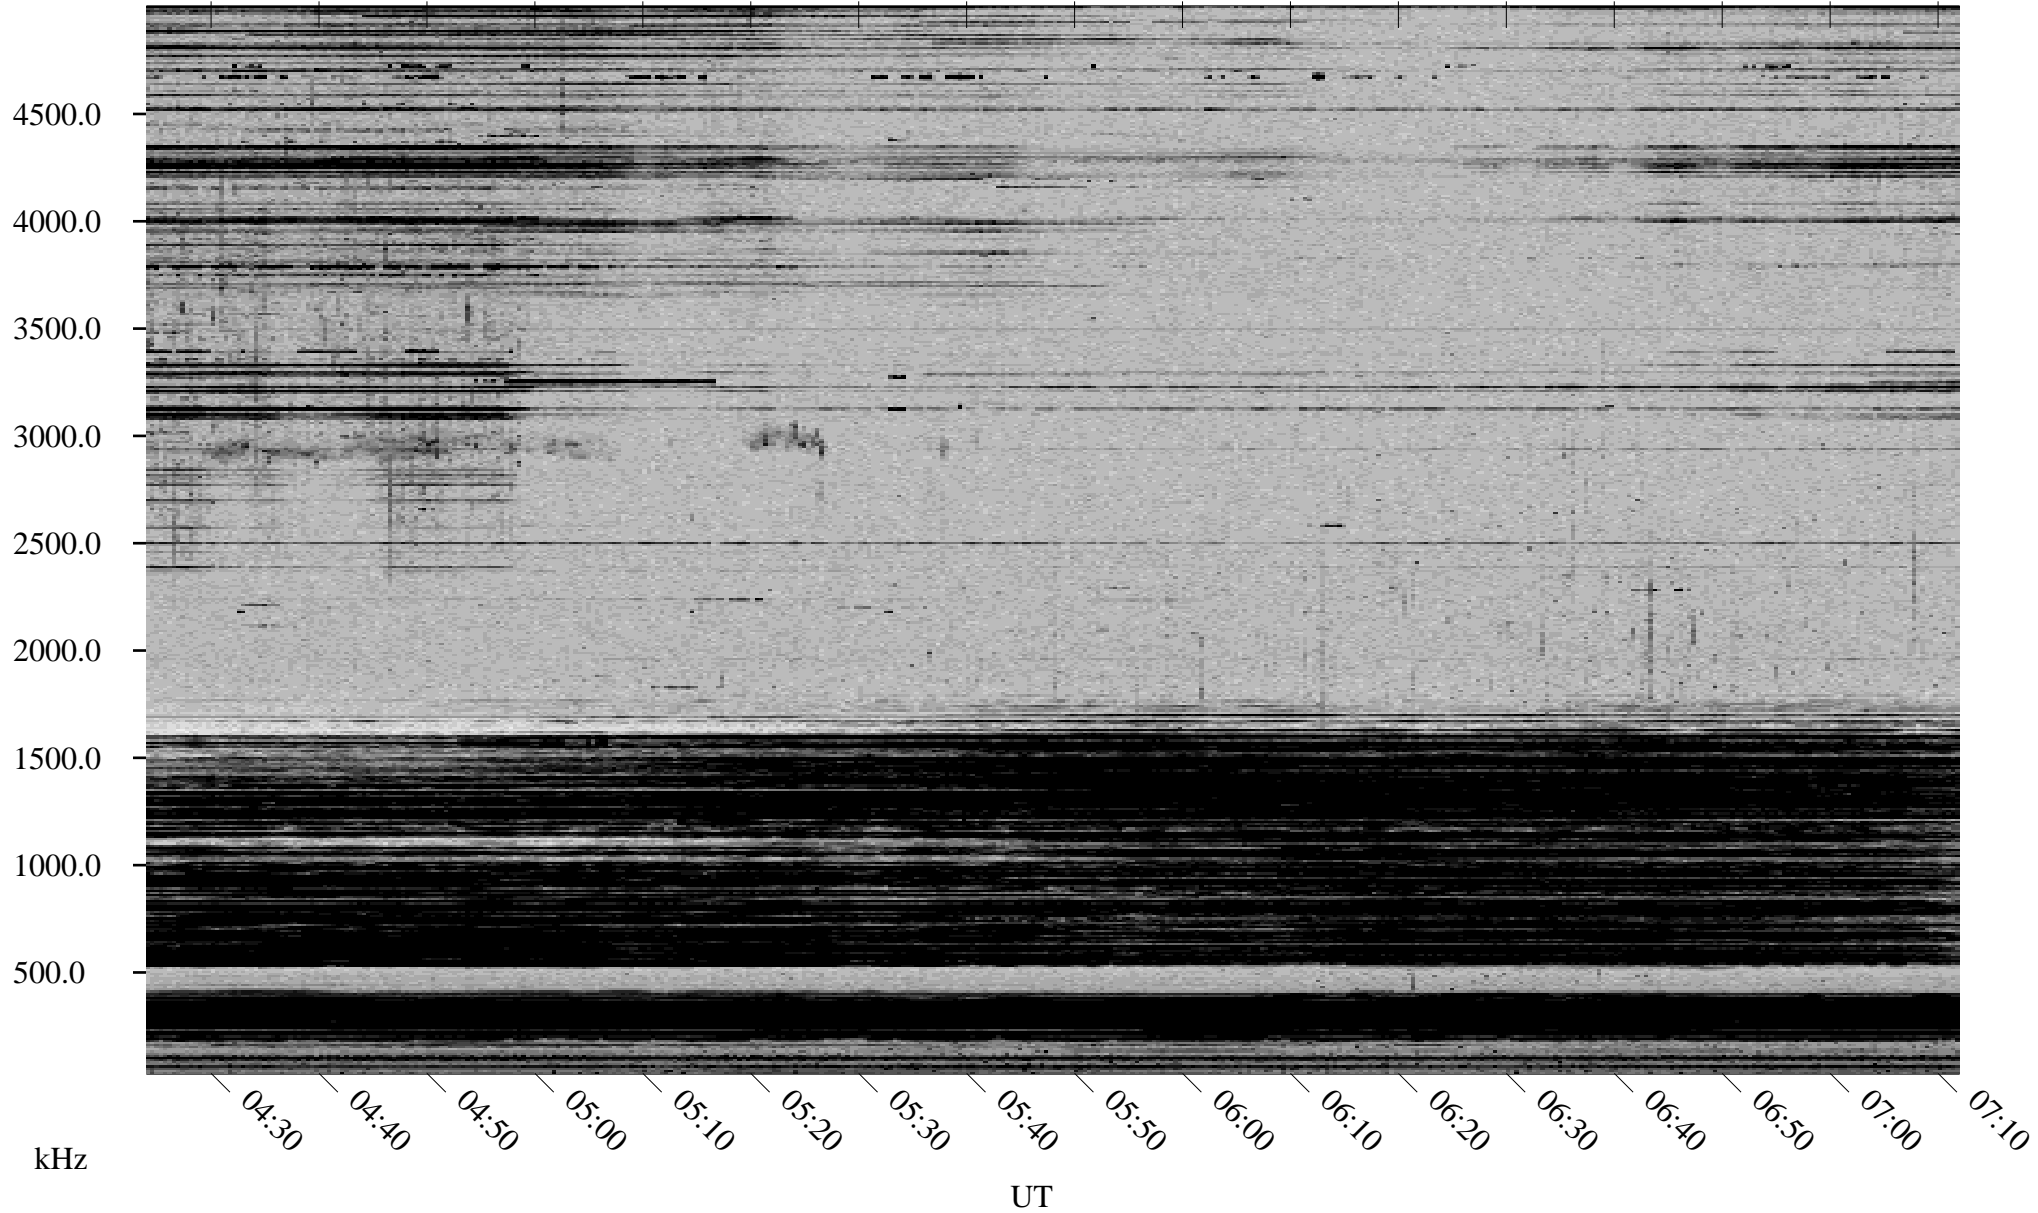

# 10/21/1998 Churchill, Manitoba

Linear Scale    Black = 161    White = 15

ch98294l.r00m max\_12

Page 1

# 10/21/1998 Churchill, Manitoba

Linear Scale    Black = 161    White = 15

ch98294l.r00m max\_12

Page 2

# 10/22/1998 Churchill, Manitoba

Linear Scale    Black = 161    White = 15

ch98294l.r00m max\_12

Page 3

# 10/22/1998 Churchill, Manitoba

Linear Scale    Black = 161    White = 15

ch98294l.r00m max\_12

Page 4