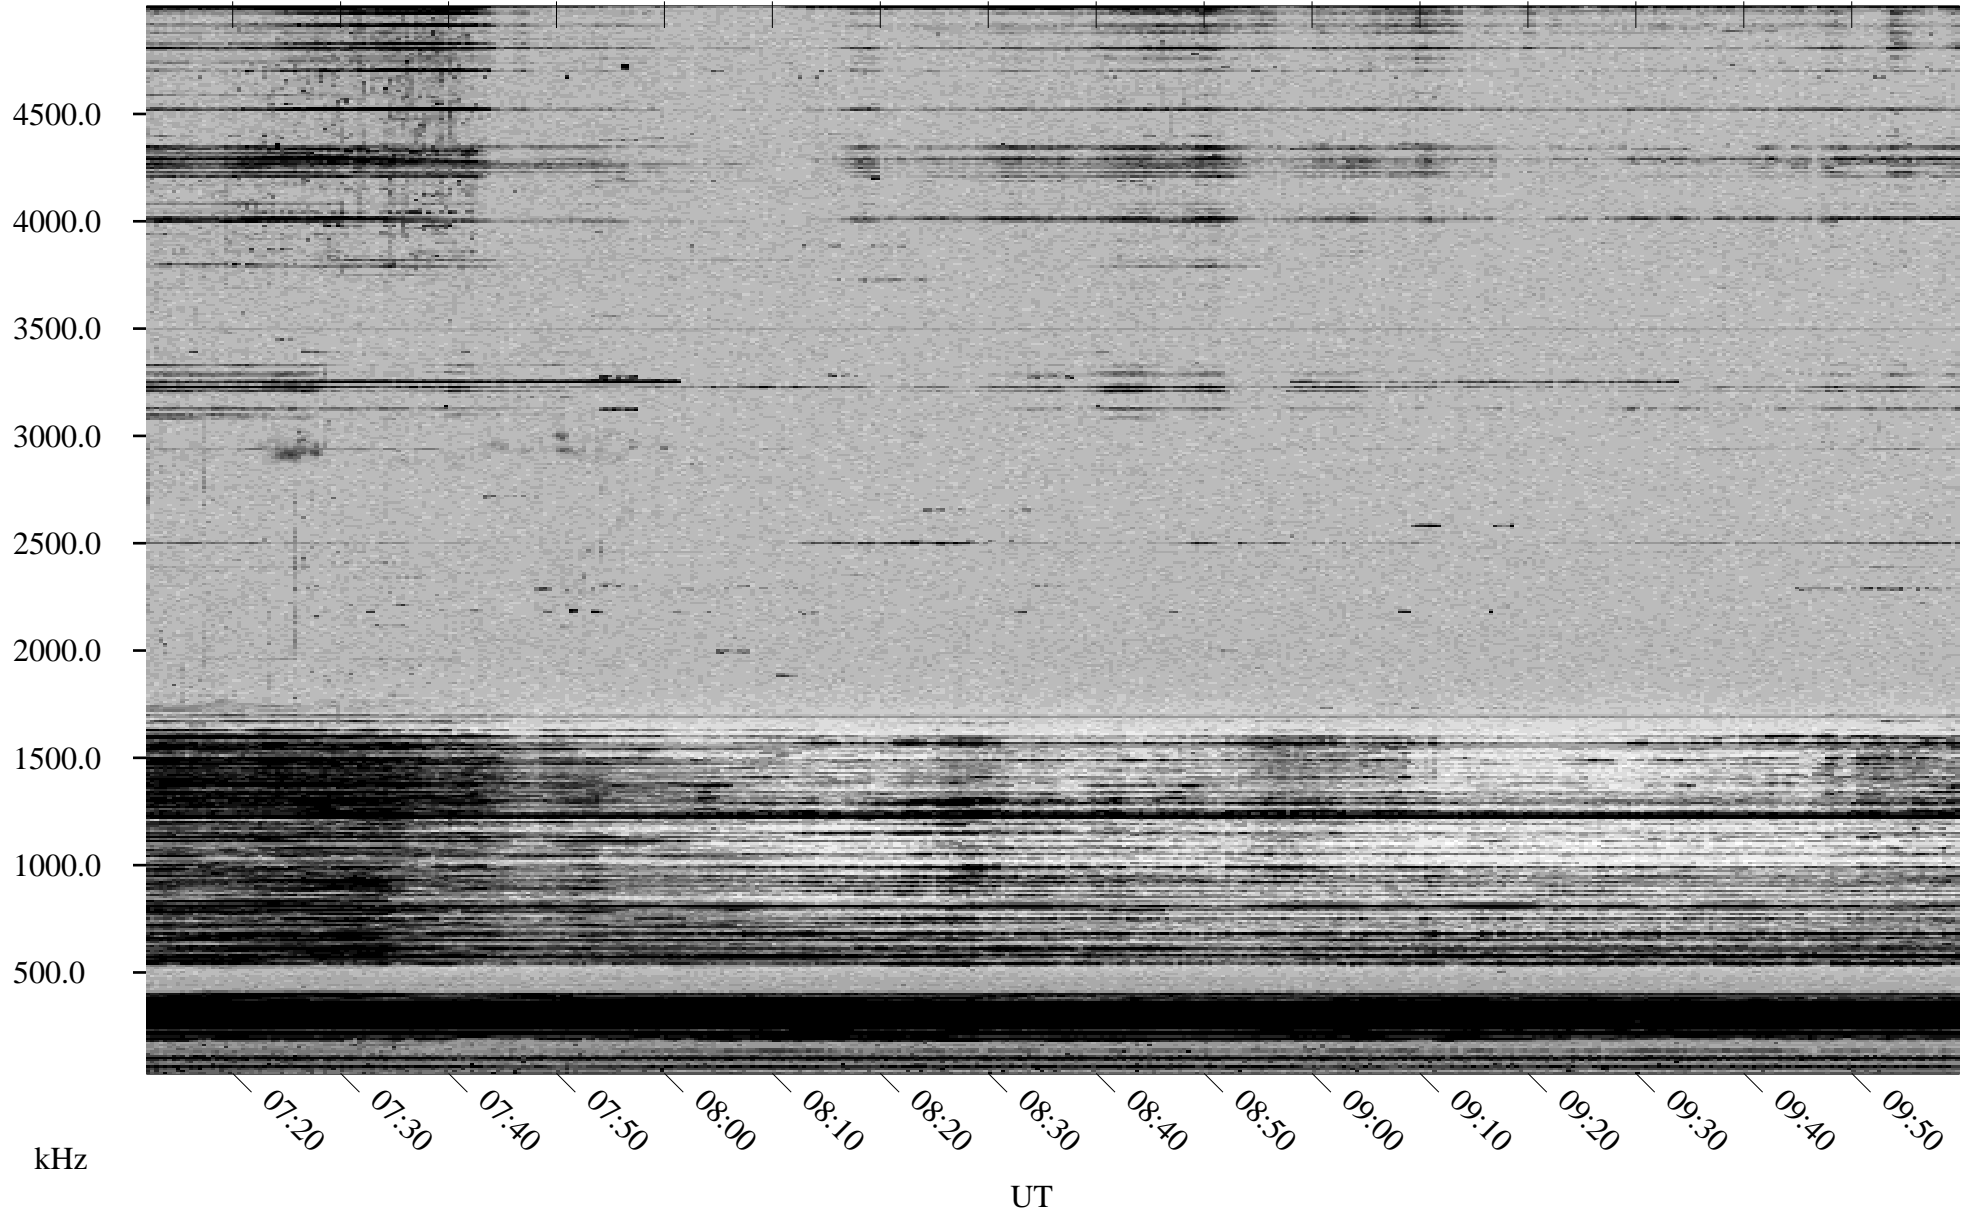

# 10/21/1998 Churchill, Manitoba

Linear Scale    Black = 161    White = 15

ch98294l.r00m max\_12

Page 1

# 10/22/1998 Churchill, Manitoba

Linear Scale    Black = 161    White = 15

ch98294l.r00m max\_12

Page 3

# 10/22/1998 Churchill, Manitoba

Linear Scale    Black = 161    White = 15

ch98294l.r00m max\_12

Page 4

# 10/22/1998 Churchill, Manitoba

Linear Scale    Black = 161    White = 15

ch98294l.r00m max\_12

Page 5