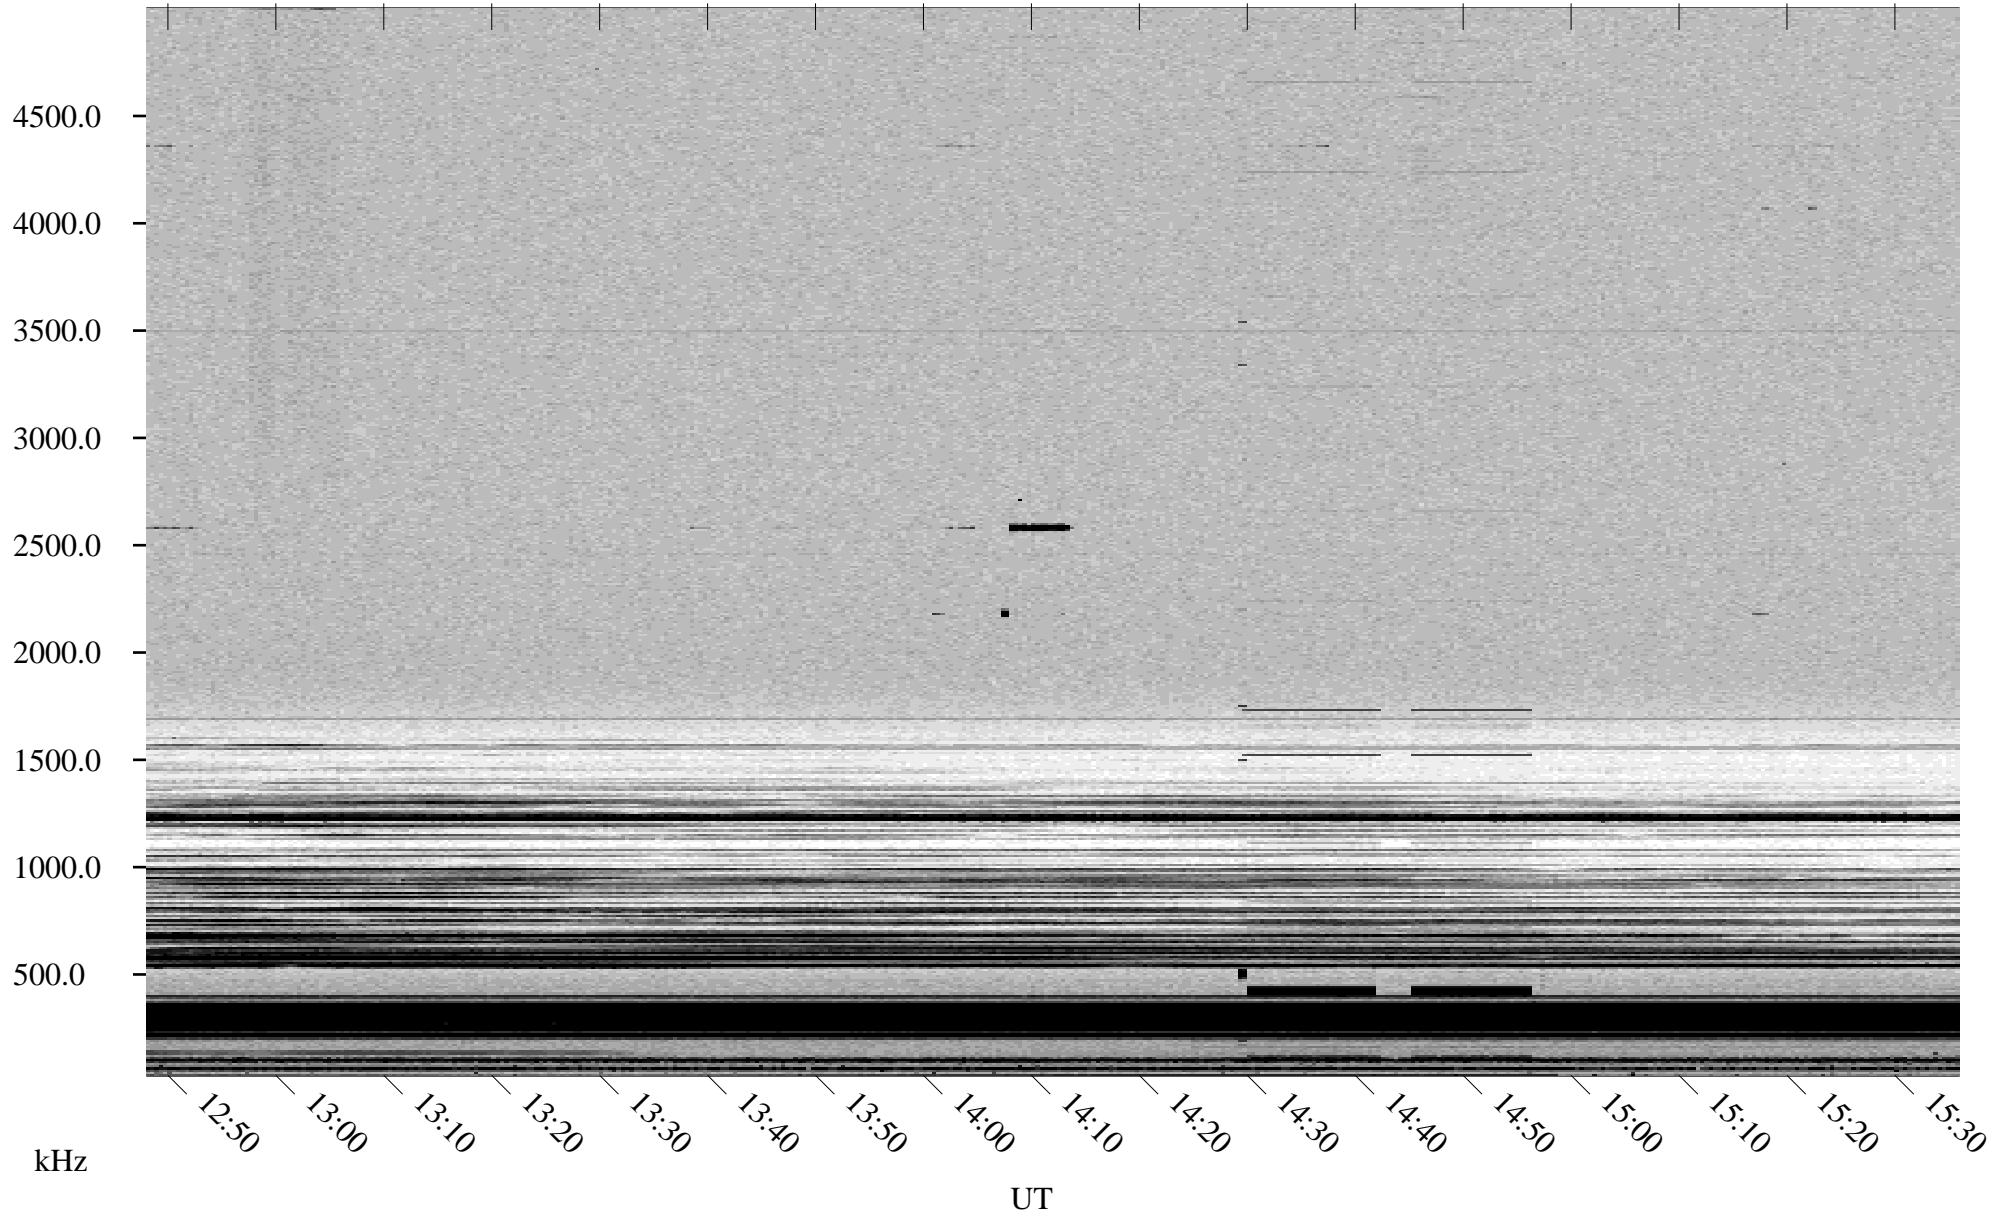

# 10/22/1998 Churchill, Manitoba

Linear Scale    Black = 161    White = 15

ch98294l.r00m max\_12

Page 5

# 10/22/1998 Churchill, Manitoba

Linear Scale    Black = 161    White = 15

ch98294l.r00m max\_12

Page 6

# 10/22/1998 Churchill, Manitoba

Linear Scale    Black = 161    White = 15

ch98294l.r00m max\_12

Page 7

# 10/22/1998 Churchill, Manitoba

Linear Scale    Black = 161    White = 15

ch98294l.r00m max\_12