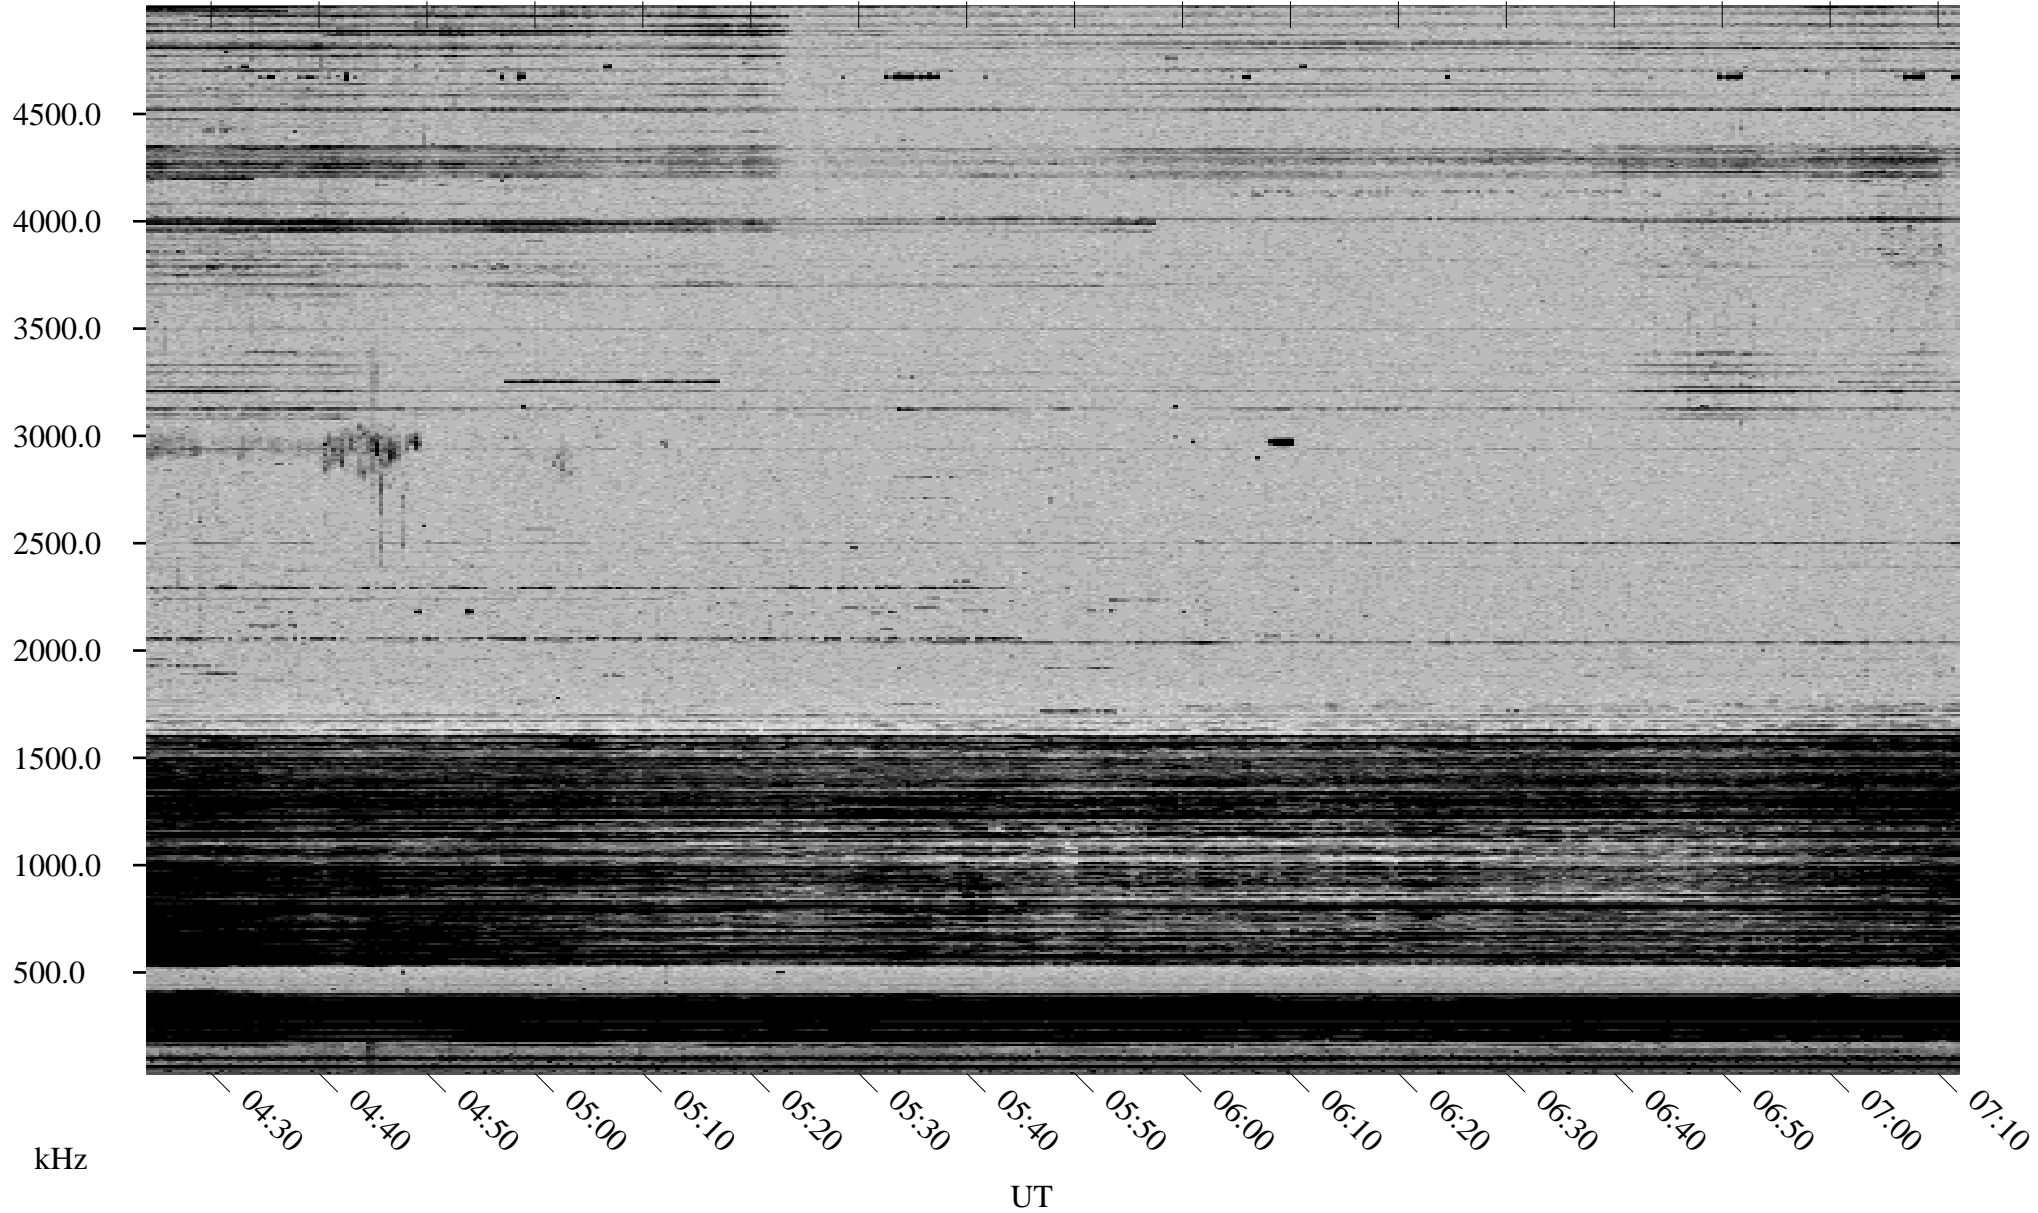

# 10/22/1998 Churchill, Manitoba

Linear Scale    Black = 161    White = 15

ch98295l.r00m max\_12

Page 1

# 10/22/1998 Churchill, Manitoba

Linear Scale Black = 161 White = 15

ch982951.r00m max\_12

Page 2

# 10/23/1998 Churchill, Manitoba

Linear Scale    Black = 161    White = 15

ch98295l.r00m max\_12

Page 3

# 10/23/1998 Churchill, Manitoba

Linear Scale Black = 161 White = 15

ch982951.r00m max\_12

Page 4