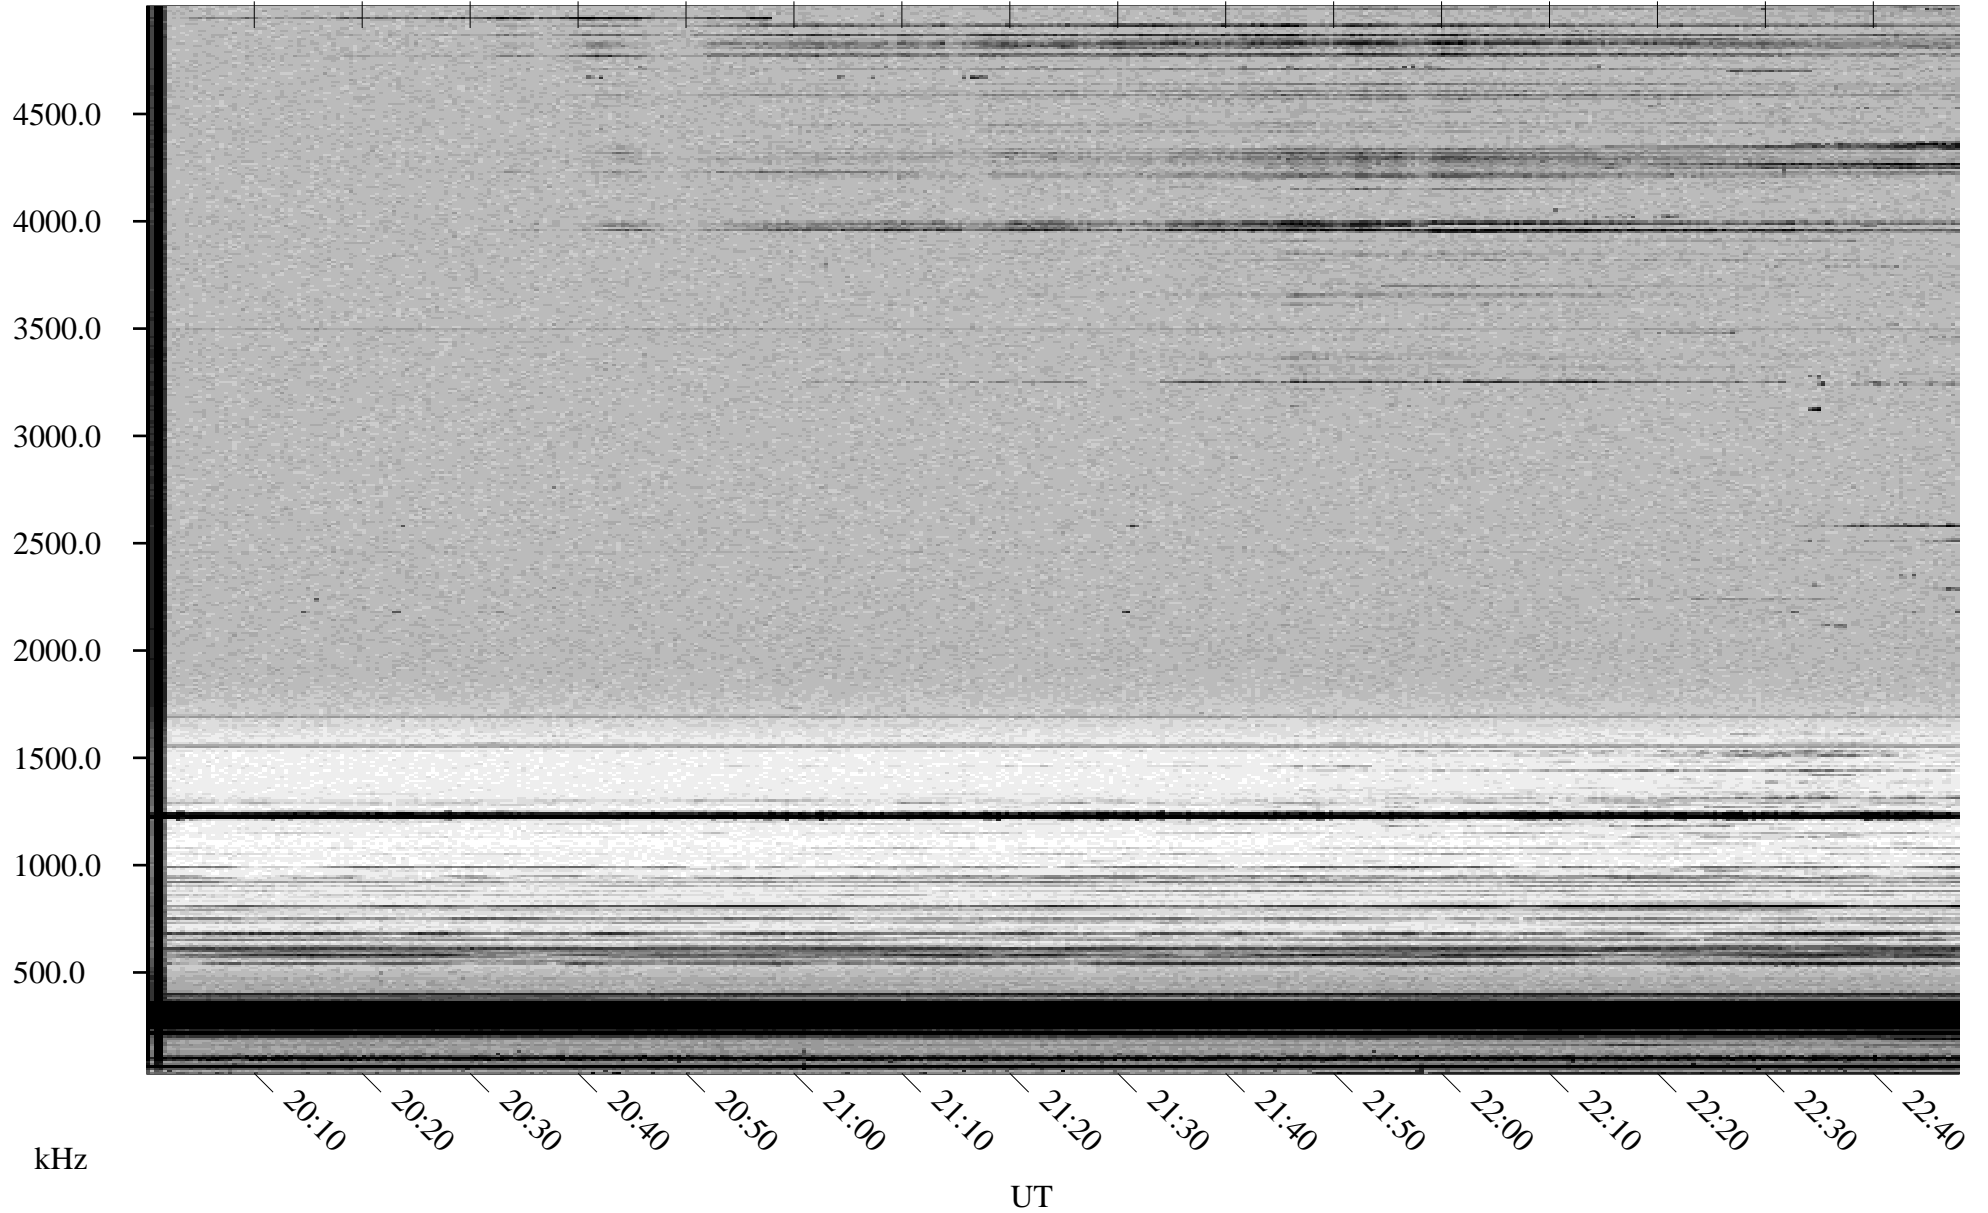

# 10/22/1998 Churchill, Manitoba

Linear Scale    Black = 161    White = 15

ch98295l.r00m max\_12

Page 1

# 10/22/1998 Churchill, Manitoba

Linear Scale Black = 161 White = 15

ch982951.r00m max\_12

Page 2

# 10/23/1998 Churchill, Manitoba

Linear Scale    Black = 161    White = 15

ch98295l.r00m max\_12

Page 3

# 10/23/1998 Churchill, Manitoba

Linear Scale Black = 161 White = 15

ch982951.r00m max\_12

Page 4