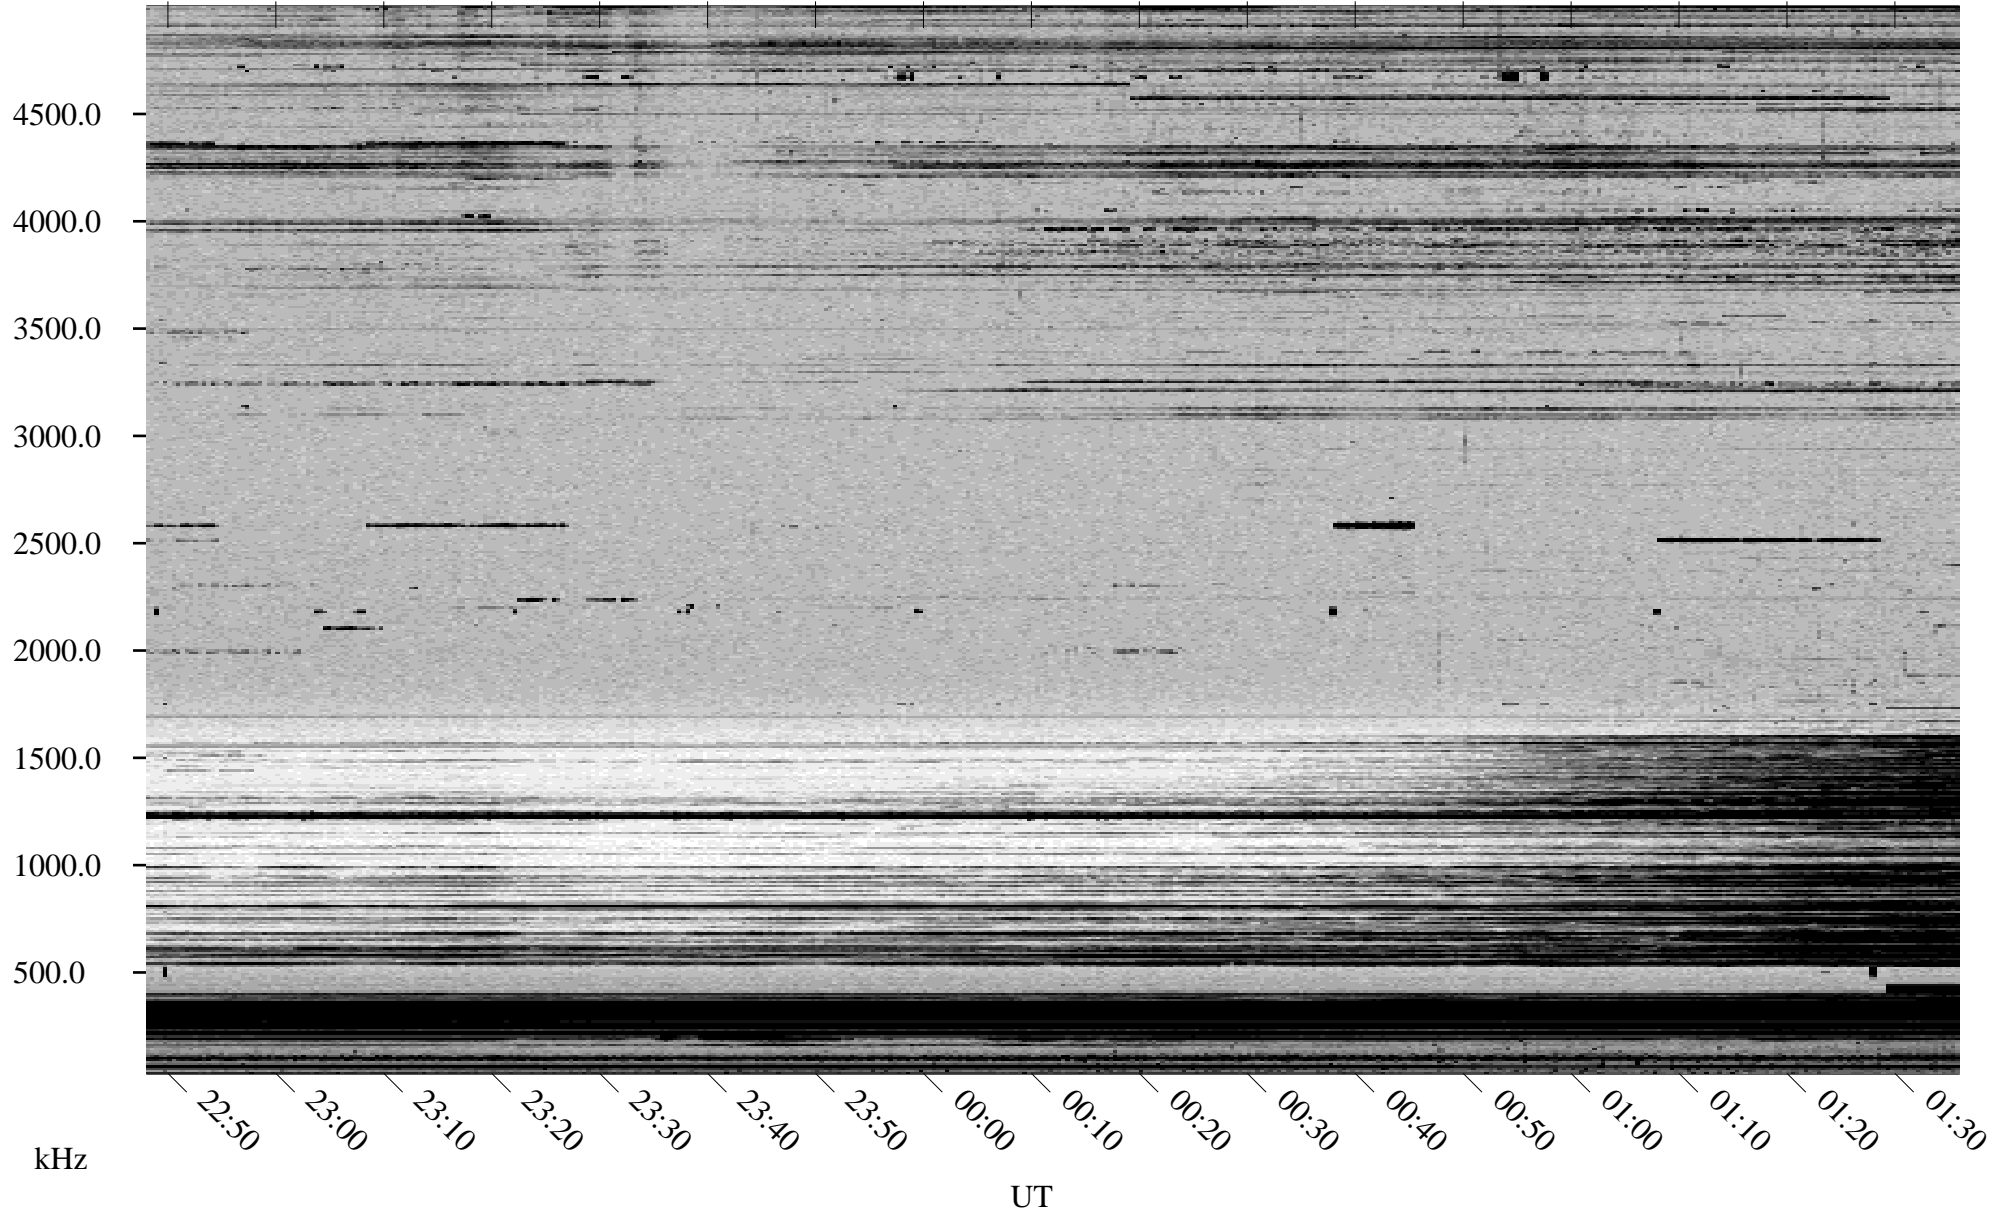

# 10/22/1998 Churchill, Manitoba

Linear Scale    Black = 161    White = 15

ch98295l.r00m max\_12

Page 1

# 10/22/1998 Churchill, Manitoba

Linear Scale Black = 161 White = 15

ch982951.r00m max\_12

Page 2

# 10/23/1998 Churchill, Manitoba

Linear Scale    Black = 161    White = 15

ch98295l.r00m max\_12

Page 3

# 10/23/1998 Churchill, Manitoba

Linear Scale Black = 161 White = 15

ch982951.r00m max\_12

Page 4