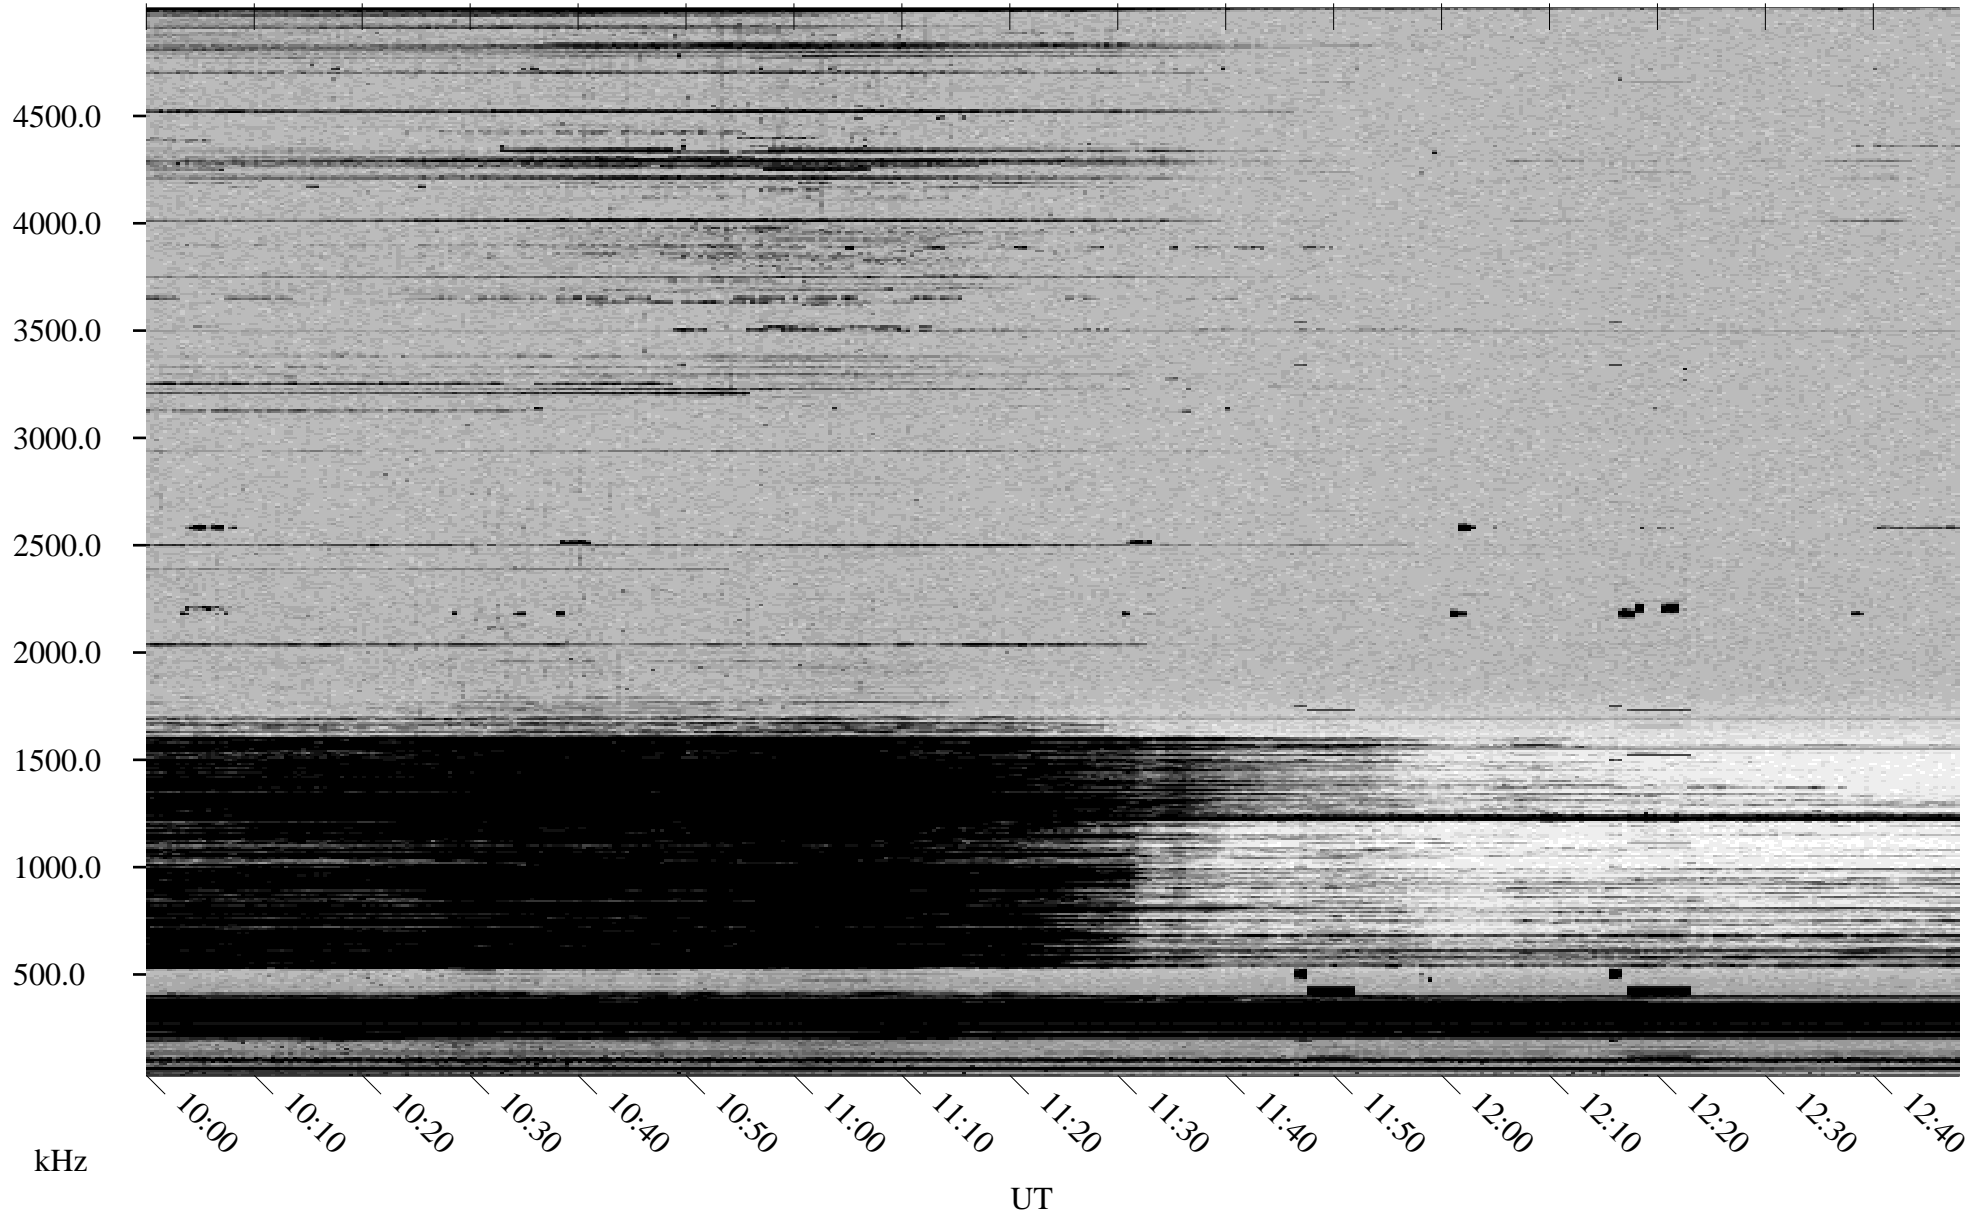

# 10/23/1998 Churchill, Manitoba

Linear Scale Black = 161 White = 15

ch982951.r00m max\_12

Page 4

# 10/23/1998 Churchill, Manitoba

Linear Scale    Black = 161    White = 15

ch98295l.r00m max\_12

Page 5

# 10/23/1998 Churchill, Manitoba

Linear Scale    Black = 161    White = 15

ch98295l.r00m max\_12

Page 6

# 10/23/1998 Churchill, Manitoba

Linear Scale    Black = 161    White = 15

ch98295l.r00m max\_12

Page 7