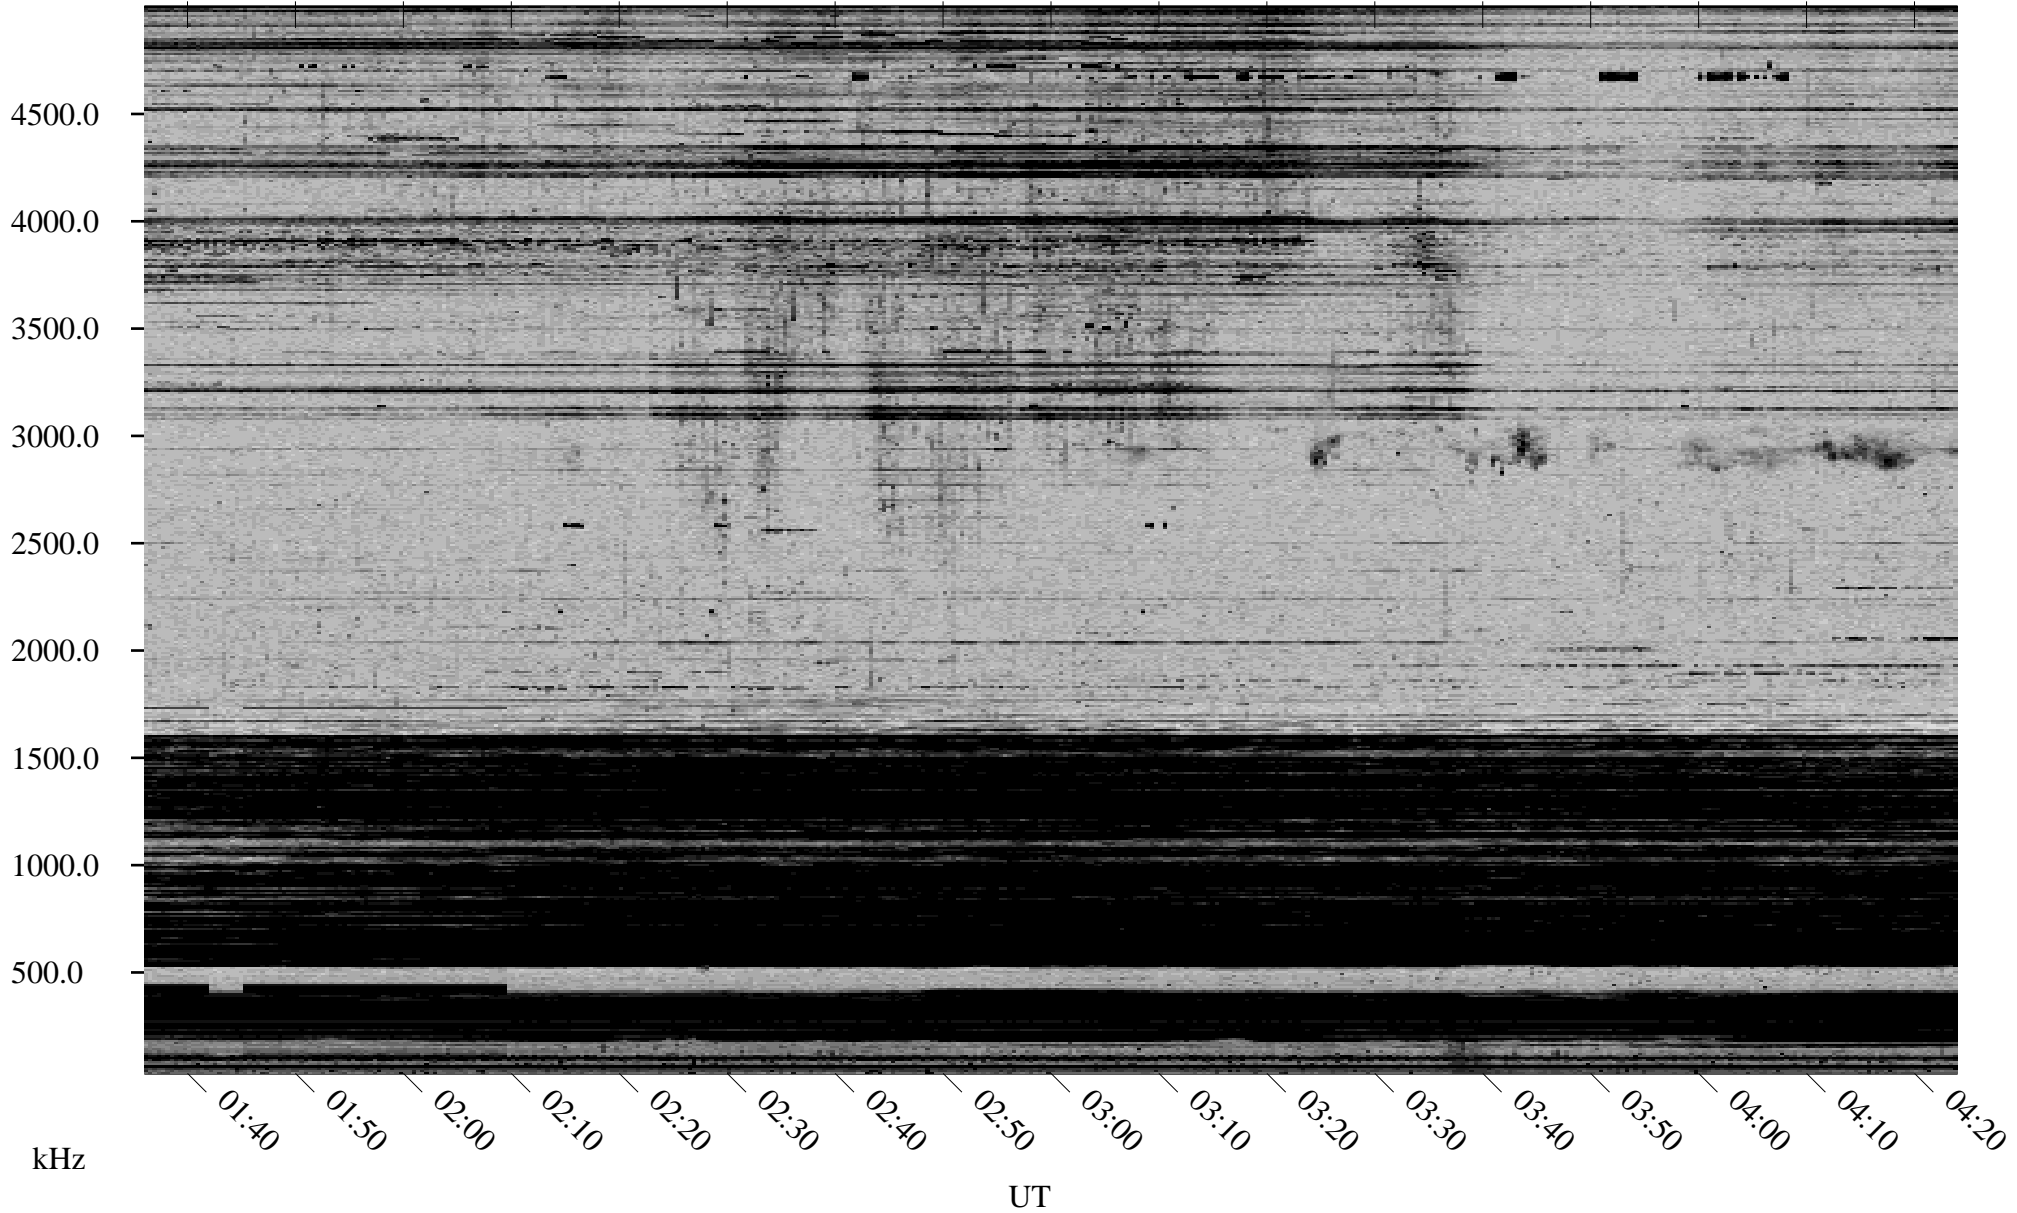

# 10/22/1998 Churchill, Manitoba

Linear Scale    Black = 161    White = 15

ch98295l.r00m max\_12

Page 1

# 10/22/1998 Churchill, Manitoba

Linear Scale Black = 161 White = 15

ch982951.r00m max\_12

Page 2

# 10/23/1998 Churchill, Manitoba

Linear Scale    Black = 161    White = 15

ch98295l.r00m max\_12

Page 3

# 10/23/1998 Churchill, Manitoba

Linear Scale Black = 161 White = 15

ch982951.r00m max\_12

Page 4