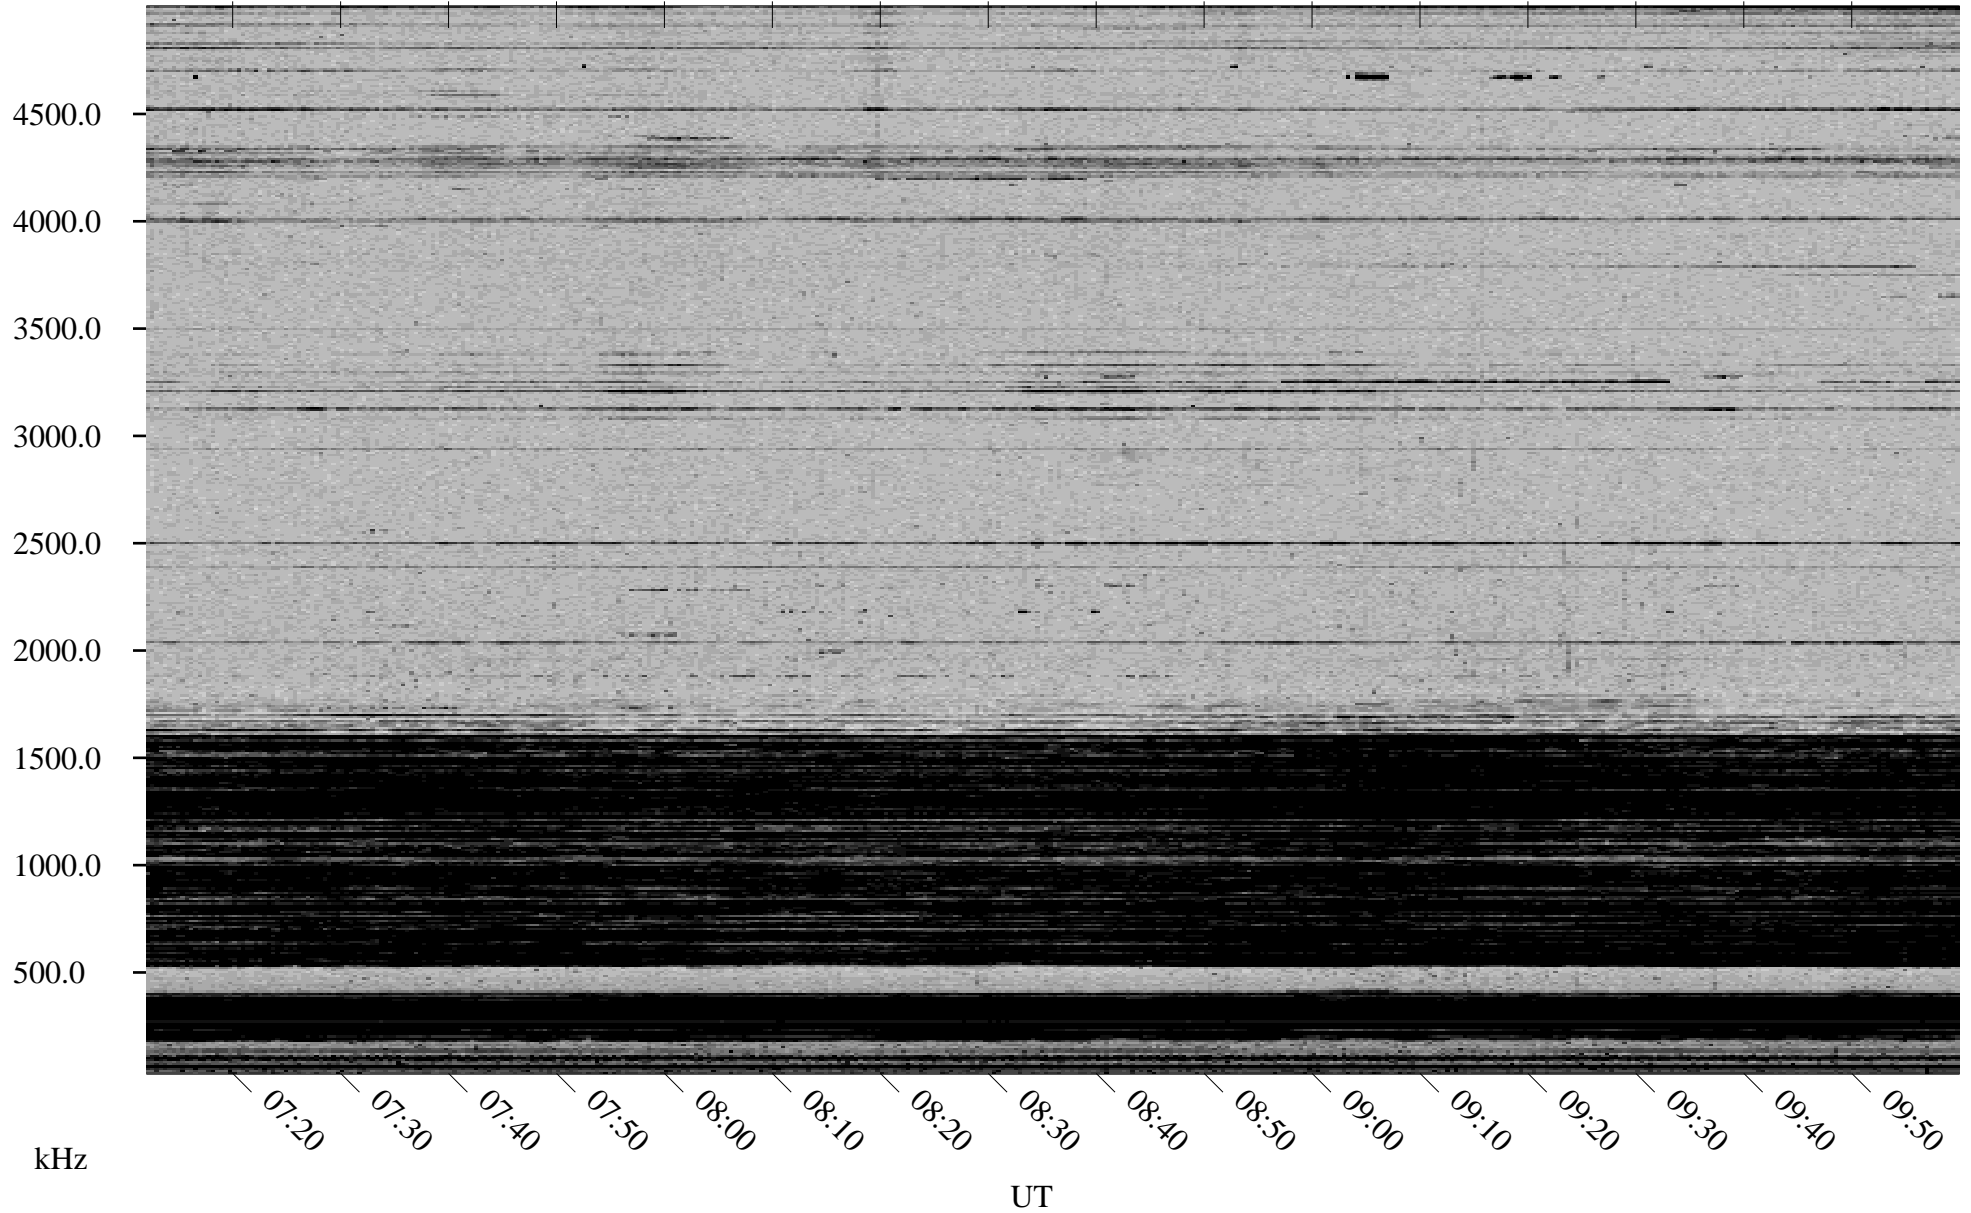

# 10/22/1998 Churchill, Manitoba

Linear Scale    Black = 161    White = 15

ch98295l.r00m max\_12

Page 1

# 10/23/1998 Churchill, Manitoba

Linear Scale    Black = 161    White = 15

ch98295l.r00m max\_12

Page 3

# 10/23/1998 Churchill, Manitoba

Linear Scale Black = 161 White = 15

ch982951.r00m max\_12

Page 4

# 10/23/1998 Churchill, Manitoba

Linear Scale    Black = 161    White = 15

ch98295l.r00m max\_12

Page 5