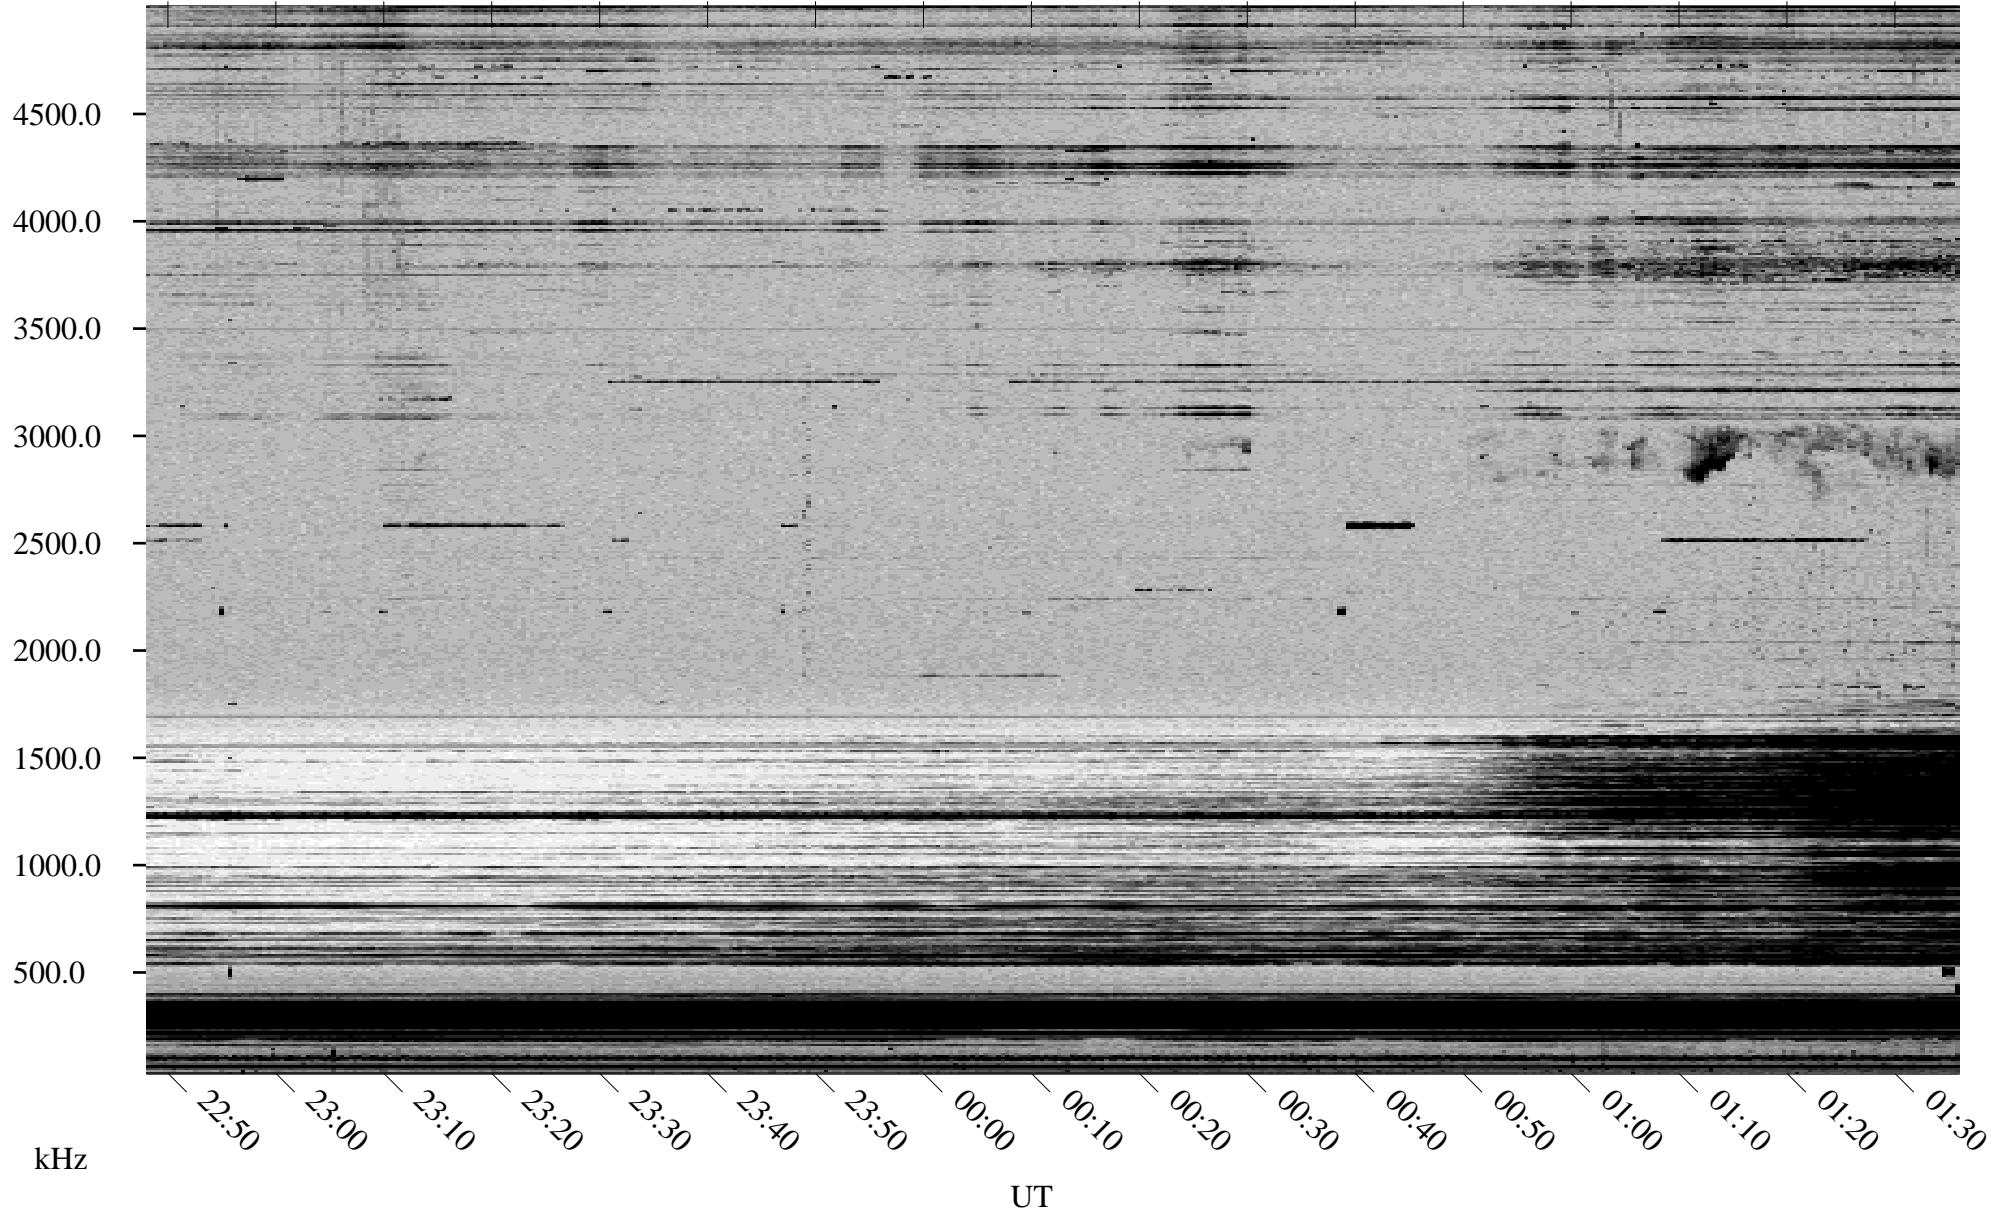

10/23/1998 Churchill, Manitoba

Linear Scale Black = 161 White = 15

ch98296l.r00m max_12

Page 1

10/23/1998 Churchill, Manitoba

Linear Scale Black = 161 White = 15

ch98296l.r00m max_12

Page 2

10/24/1998 Churchill, Manitoba

Linear Scale Black = 161 White = 15

ch98296l.r00m max_12

Page 3

10/24/1998 Churchill, Manitoba

Linear Scale Black = 161 White = 15

ch98296l.r00m max_12

Page 4

10/24/1998 Churchill, Manitoba

Linear Scale Black = 161 White = 15

ch98296l.r00m max_12

Page 5

10/24/1998 Churchill, Manitoba

Linear Scale Black = 161 White = 15

ch98296l.r00m max_12

Page 6

10/24/1998 Churchill, Manitoba

Linear Scale Black = 161 White = 15

ch98296l.r00m max_12

Page 7

10/24/1998 Churchill, Manitoba

Linear Scale Black = 161 White = 15

ch98296l.r00m max_12