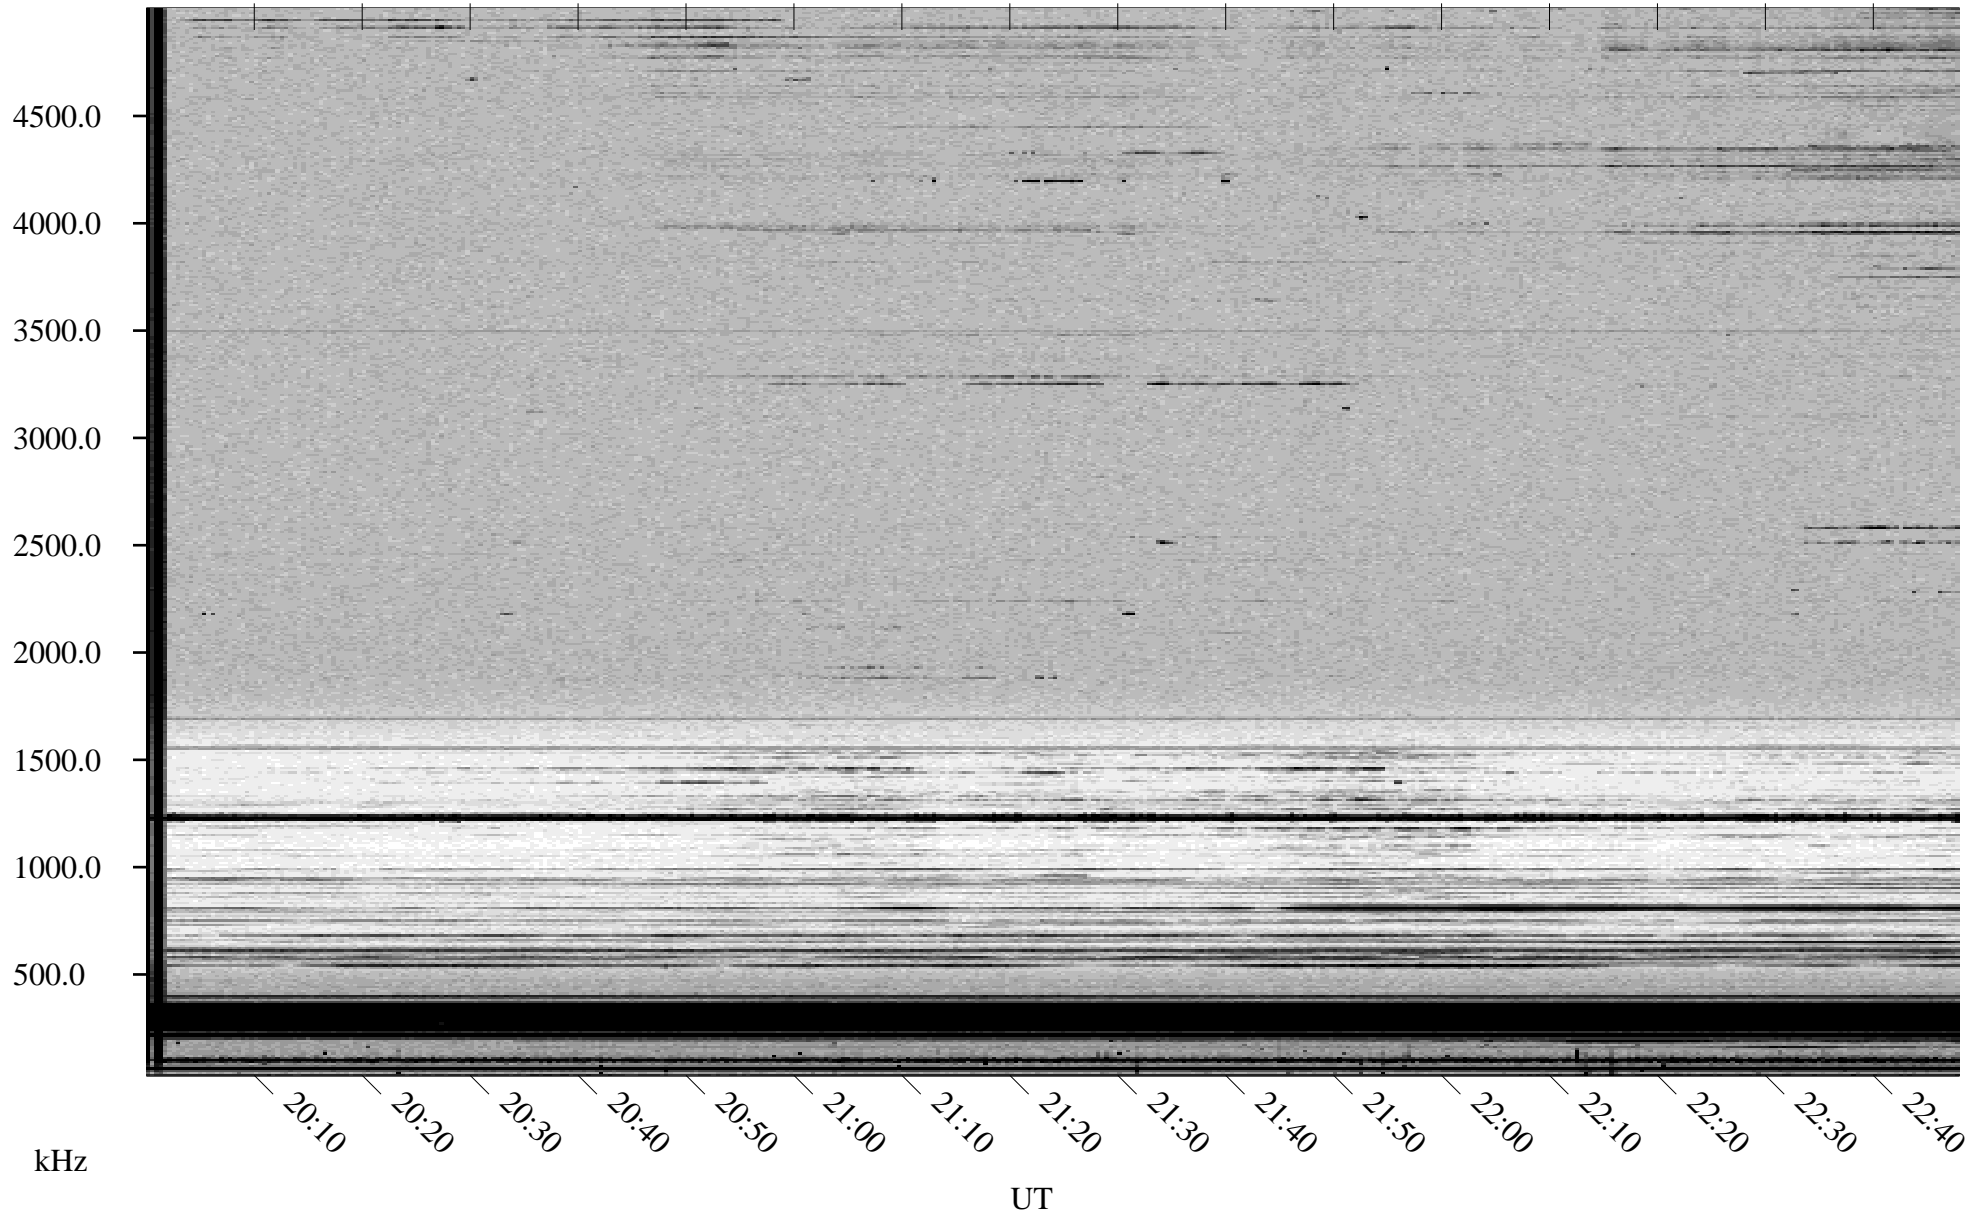

10/23/1998 Churchill, Manitoba

Linear Scale Black = 161 White = 15

ch98296l.r00m max_12

Page 1

10/23/1998 Churchill, Manitoba

Linear Scale Black = 161 White = 15

ch98296l.r00m max_12

Page 2

10/24/1998 Churchill, Manitoba

Linear Scale Black = 161 White = 15

ch98296l.r00m max_12

Page 3

10/24/1998 Churchill, Manitoba

Linear Scale Black = 161 White = 15

ch98296l.r00m max_12

Page 4

10/24/1998 Churchill, Manitoba

Linear Scale Black = 161 White = 15

ch98296l.r00m max_12

Page 5

10/24/1998 Churchill, Manitoba

Linear Scale Black = 161 White = 15

ch98296l.r00m max_12

Page 6

10/24/1998 Churchill, Manitoba

Linear Scale Black = 161 White = 15

ch98296l.r00m max_12

Page 7

10/24/1998 Churchill, Manitoba

Linear Scale Black = 161 White = 15

ch98296l.r00m max_12