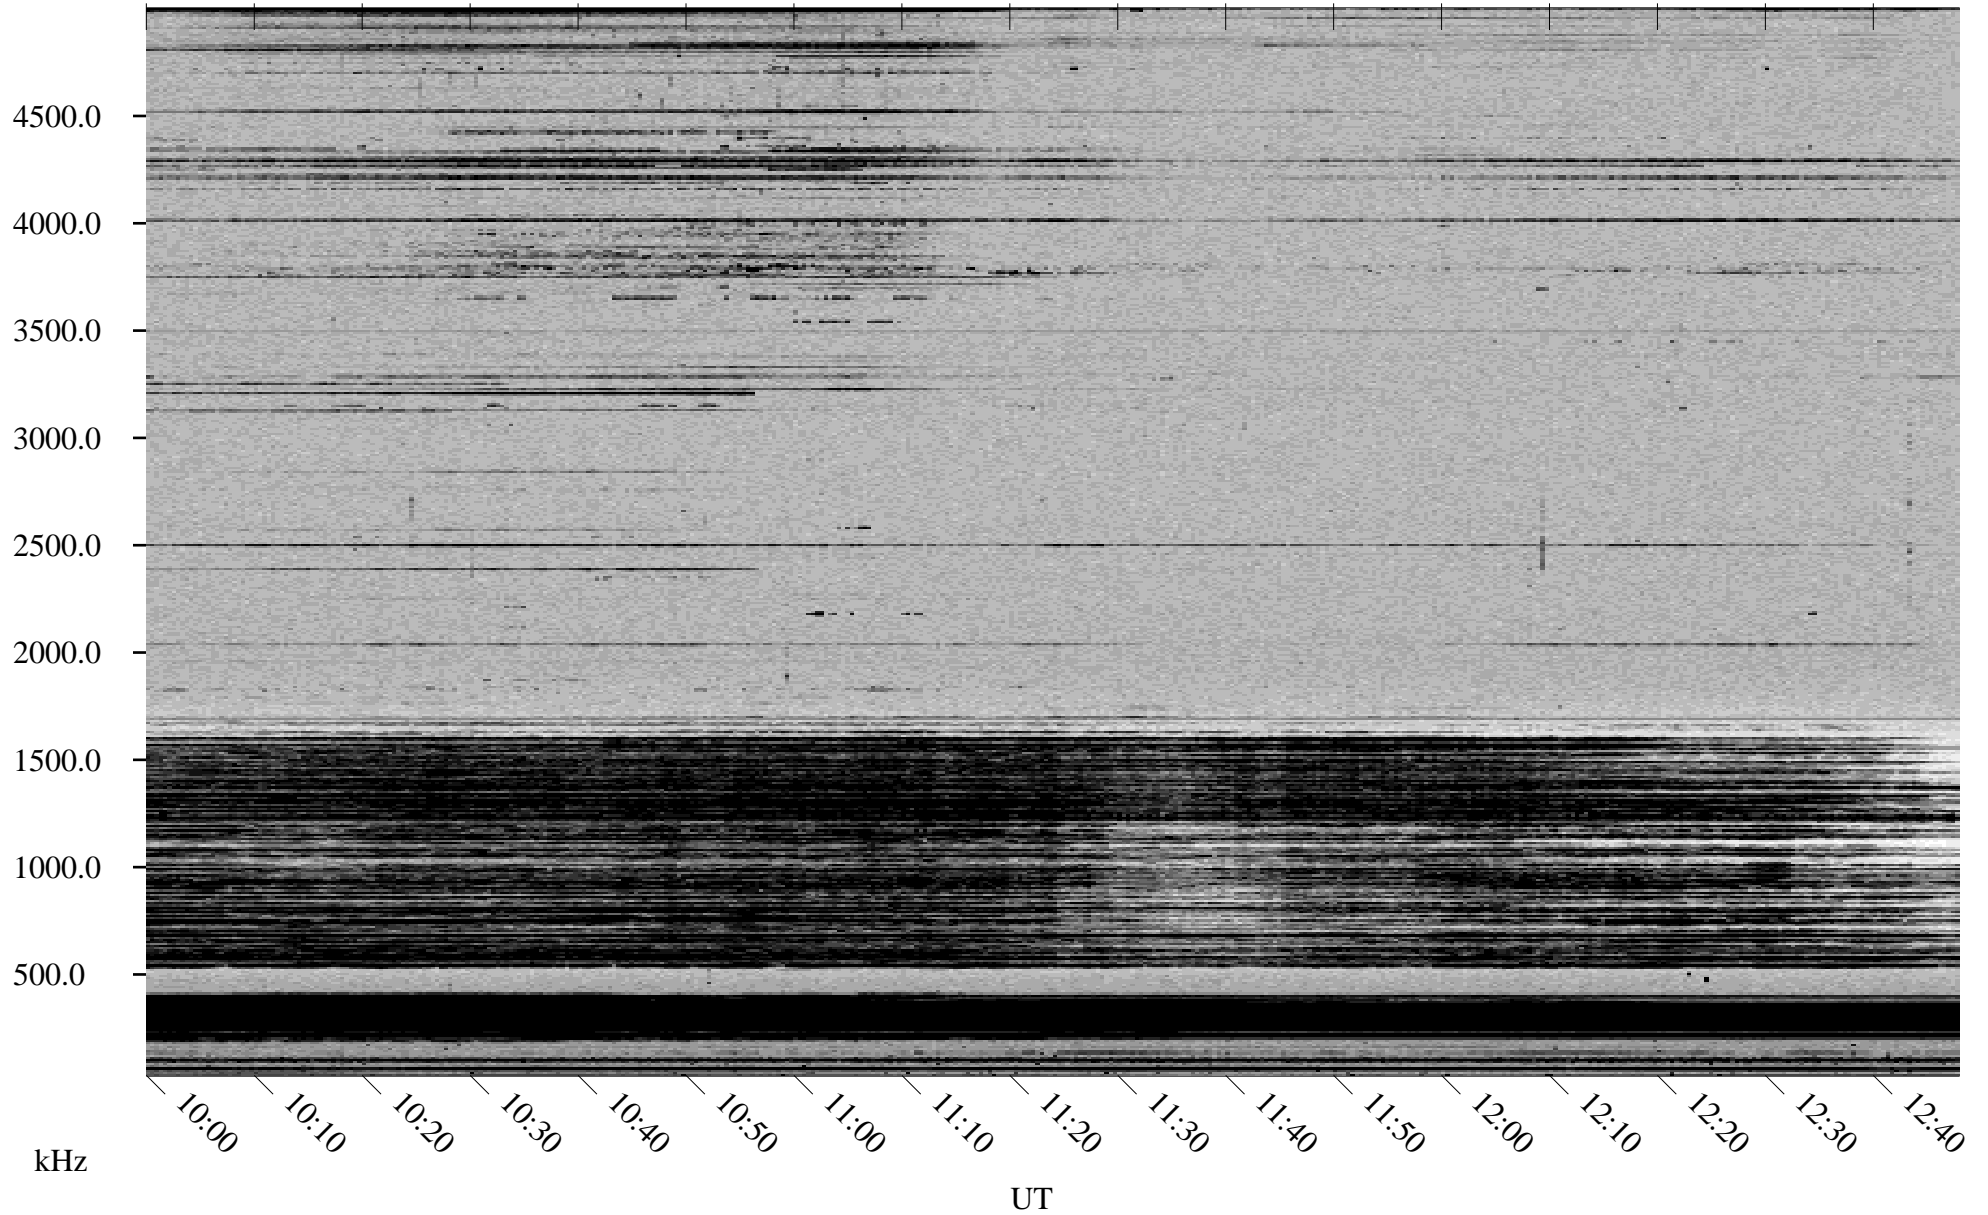

10/23/1998 Churchill, Manitoba

Linear Scale Black = 161 White = 15

ch98296l.r00m max_12

Page 1

10/23/1998 Churchill, Manitoba

Linear Scale Black = 161 White = 15

ch98296l.r00m max_12

Page 2

10/24/1998 Churchill, Manitoba

Linear Scale Black = 161 White = 15

ch98296l.r00m max_12

Page 3

10/24/1998 Churchill, Manitoba

Linear Scale Black = 161 White = 15

ch98296l.r00m max_12

Page 4

10/24/1998 Churchill, Manitoba

Linear Scale Black = 161 White = 15

ch98296l.r00m max_12

Page 5

10/24/1998 Churchill, Manitoba

Linear Scale Black = 161 White = 15

ch98296l.r00m max_12

Page 6

10/24/1998 Churchill, Manitoba

Linear Scale Black = 161 White = 15

ch98296l.r00m max_12

Page 7

10/24/1998 Churchill, Manitoba

Linear Scale Black = 161 White = 15

ch98296l.r00m max_12