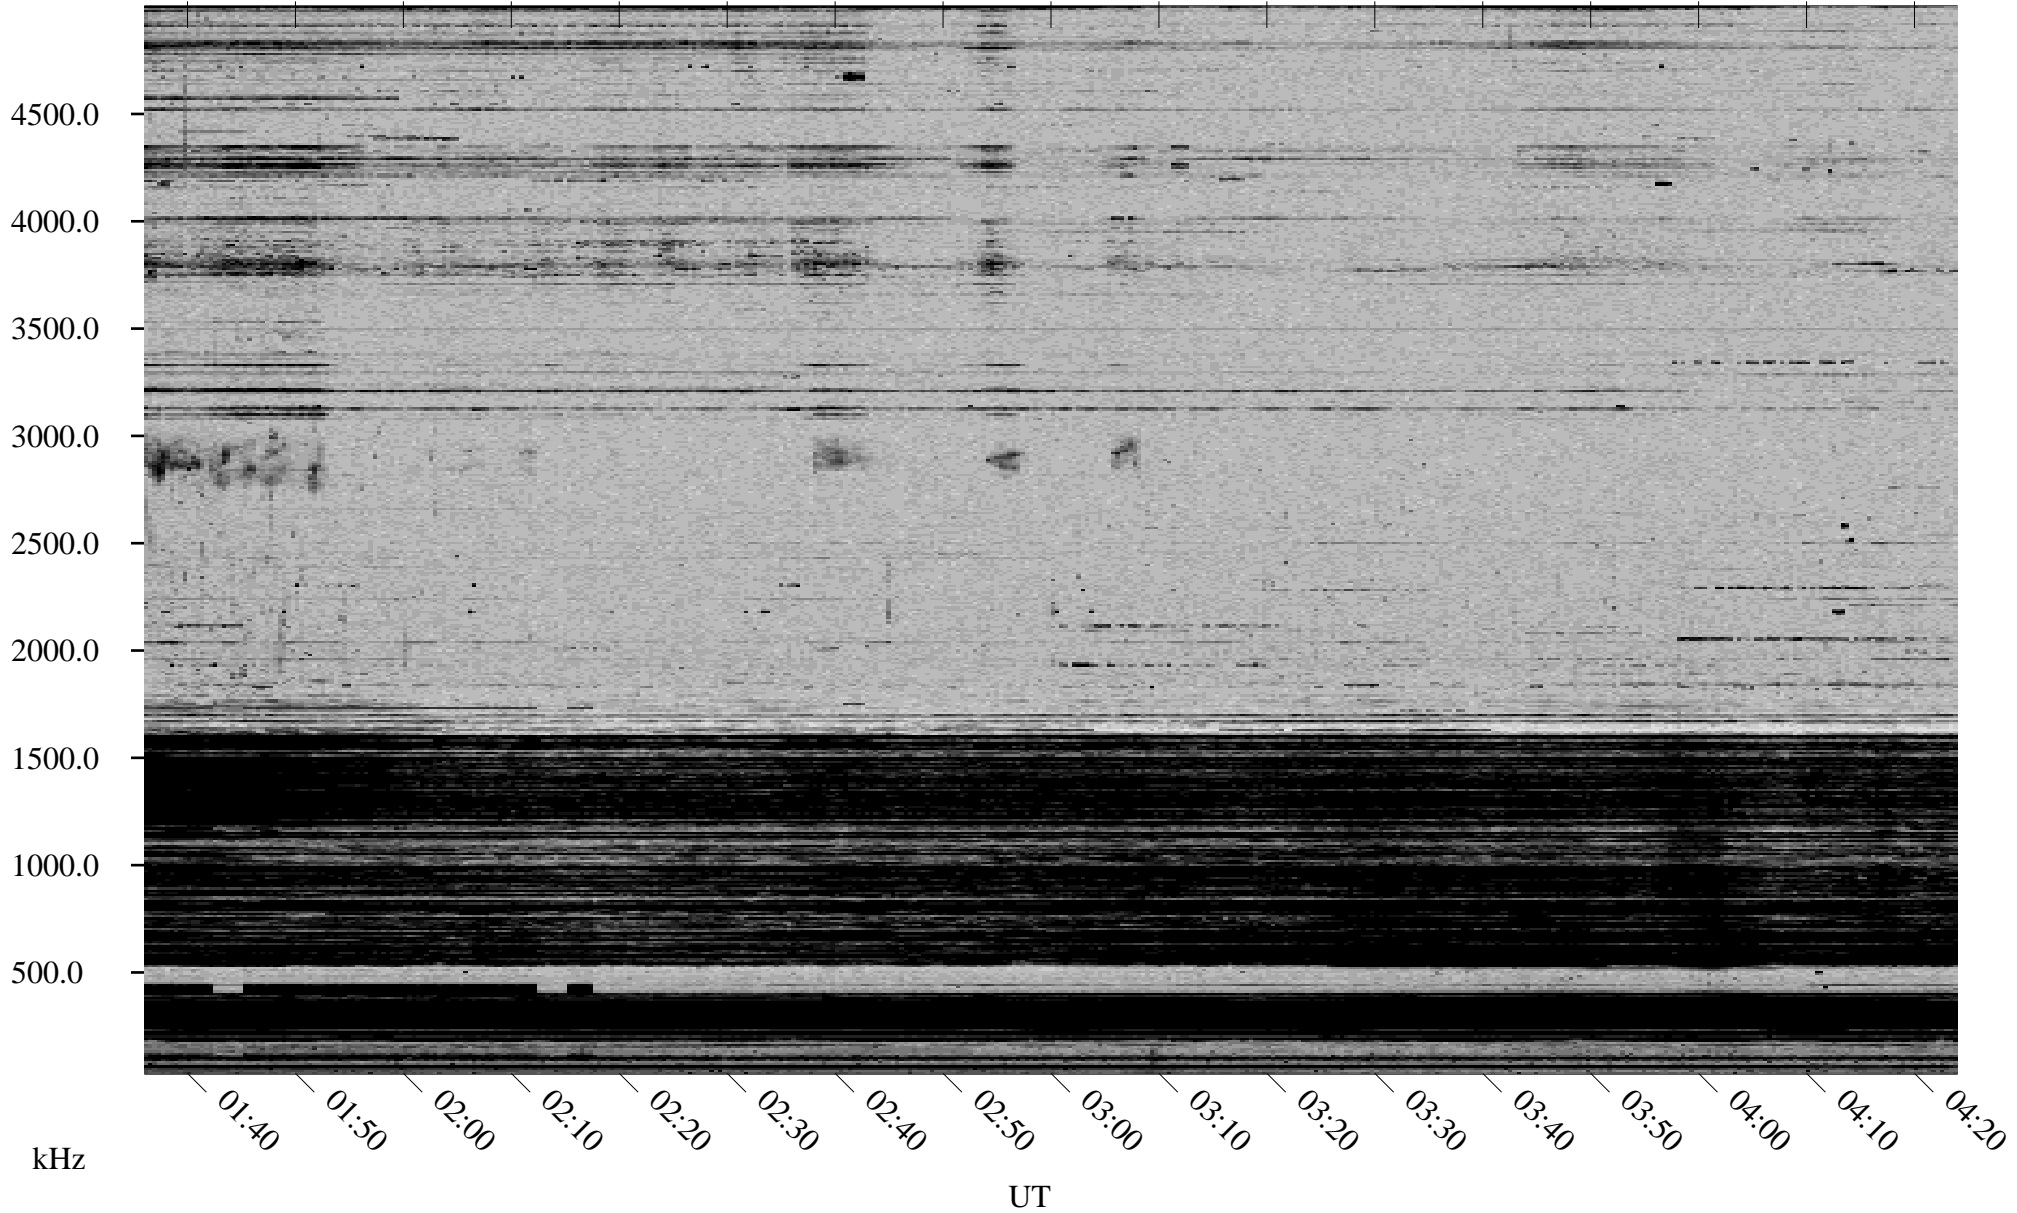

10/23/1998 Churchill, Manitoba

Linear Scale Black = 161 White = 15

ch98296l.r00m max_12

Page 1

10/23/1998 Churchill, Manitoba

Linear Scale Black = 161 White = 15

ch98296l.r00m max_12

Page 2

10/24/1998 Churchill, Manitoba

Linear Scale Black = 161 White = 15

ch98296l.r00m max_12

Page 3

10/24/1998 Churchill, Manitoba

Linear Scale Black = 161 White = 15

ch98296l.r00m max_12

Page 4

10/24/1998 Churchill, Manitoba

Linear Scale Black = 161 White = 15

ch98296l.r00m max_12

Page 5

10/24/1998 Churchill, Manitoba

Linear Scale Black = 161 White = 15

ch98296l.r00m max_12

Page 6

10/24/1998 Churchill, Manitoba

Linear Scale Black = 161 White = 15

ch98296l.r00m max_12

Page 7

10/24/1998 Churchill, Manitoba

Linear Scale Black = 161 White = 15

ch98296l.r00m max_12