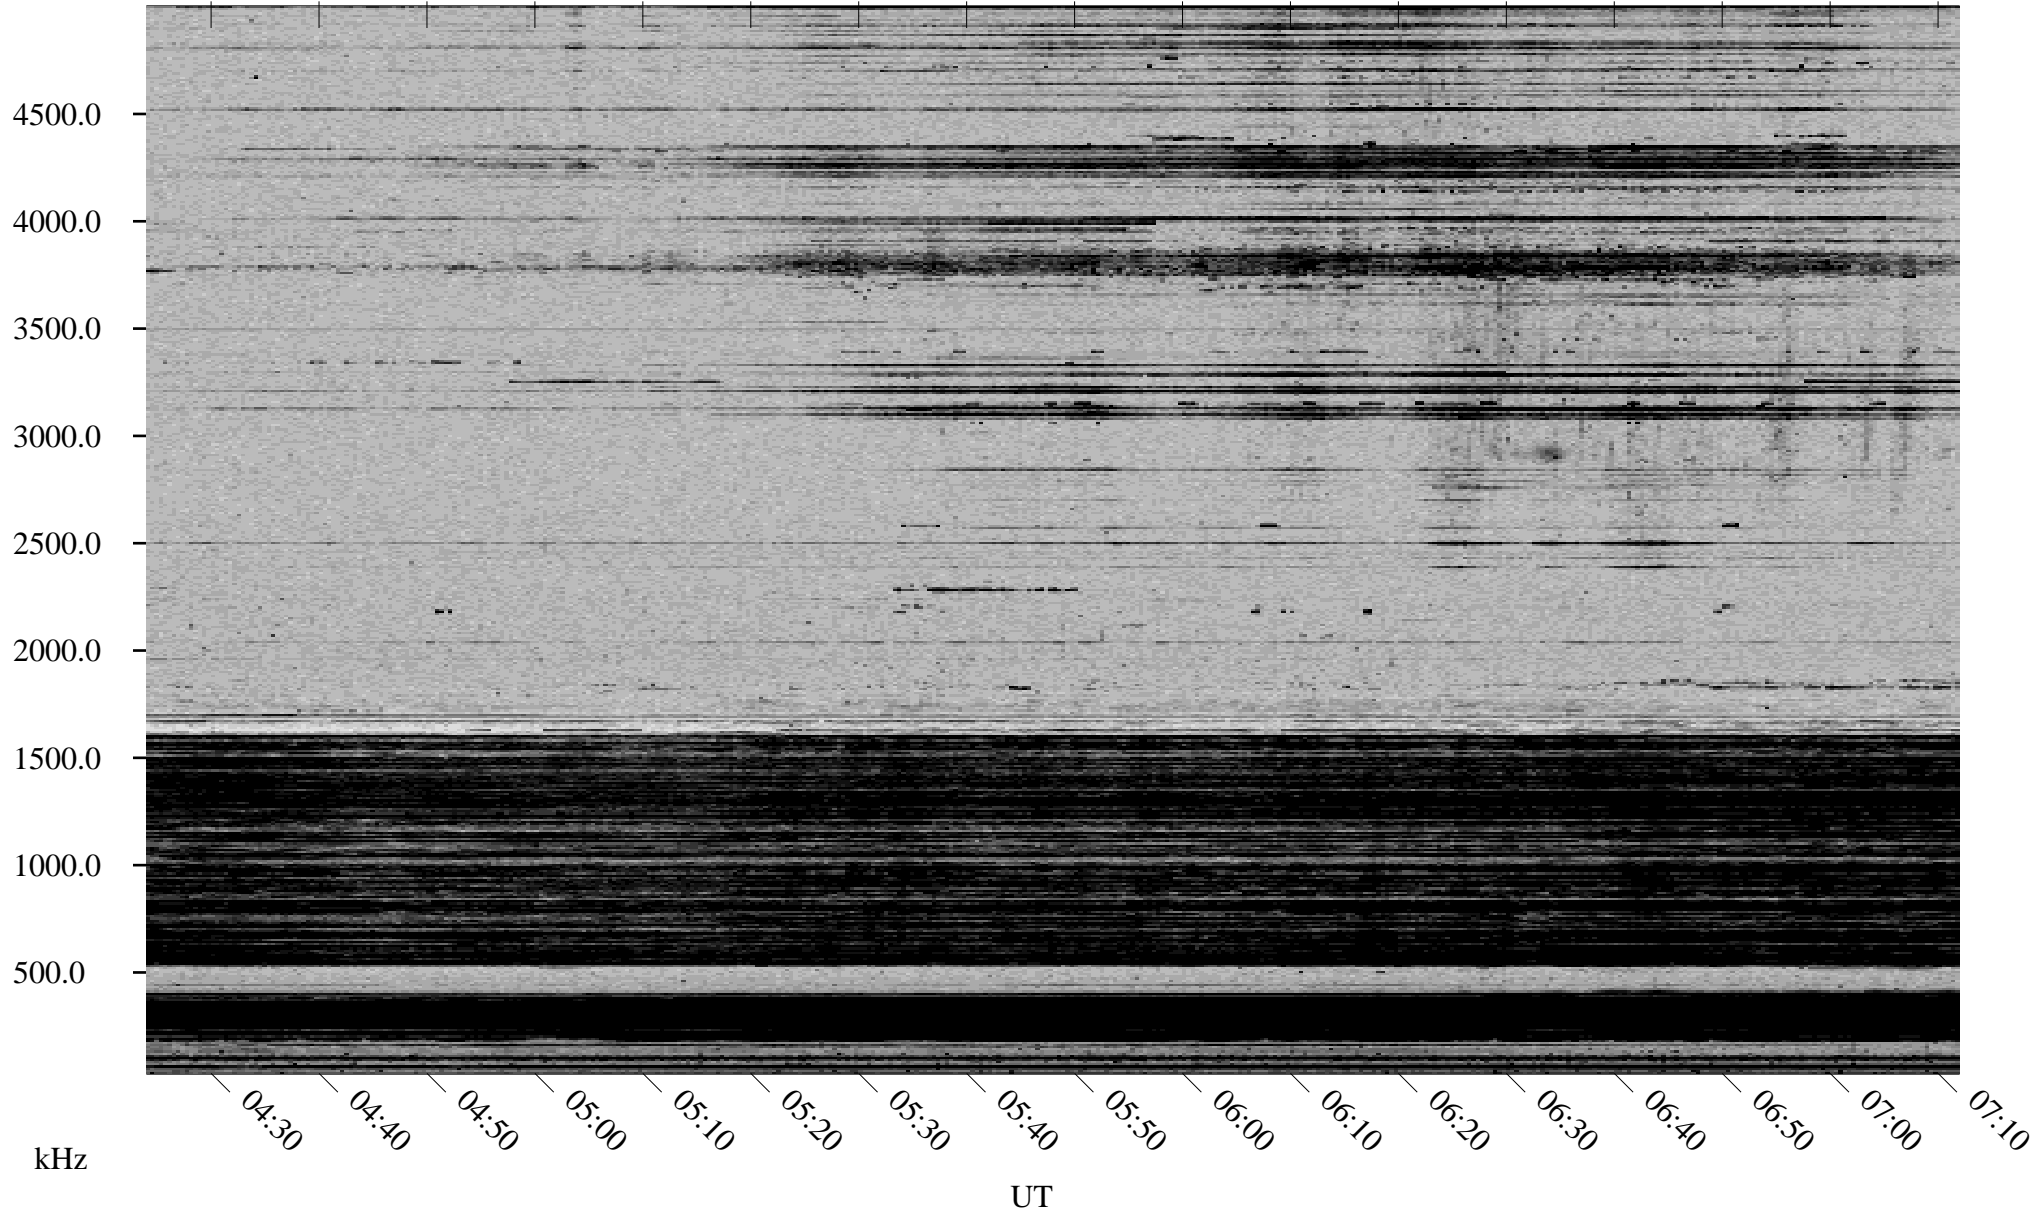

10/23/1998 Churchill, Manitoba

Linear Scale Black = 161 White = 15

ch98296l.r00m max_12

Page 1

10/23/1998 Churchill, Manitoba

Linear Scale Black = 161 White = 15

ch98296l.r00m max_12

Page 2

10/24/1998 Churchill, Manitoba

Linear Scale Black = 161 White = 15

ch98296l.r00m max_12

Page 3

10/24/1998 Churchill, Manitoba

Linear Scale Black = 161 White = 15

ch98296l.r00m max_12

Page 4

10/24/1998 Churchill, Manitoba

Linear Scale Black = 161 White = 15

ch98296l.r00m max_12

Page 5

10/24/1998 Churchill, Manitoba

Linear Scale Black = 161 White = 15

ch98296l.r00m max_12

Page 6

10/24/1998 Churchill, Manitoba

Linear Scale Black = 161 White = 15

ch98296l.r00m max_12

Page 7

10/24/1998 Churchill, Manitoba

Linear Scale Black = 161 White = 15

ch98296l.r00m max_12