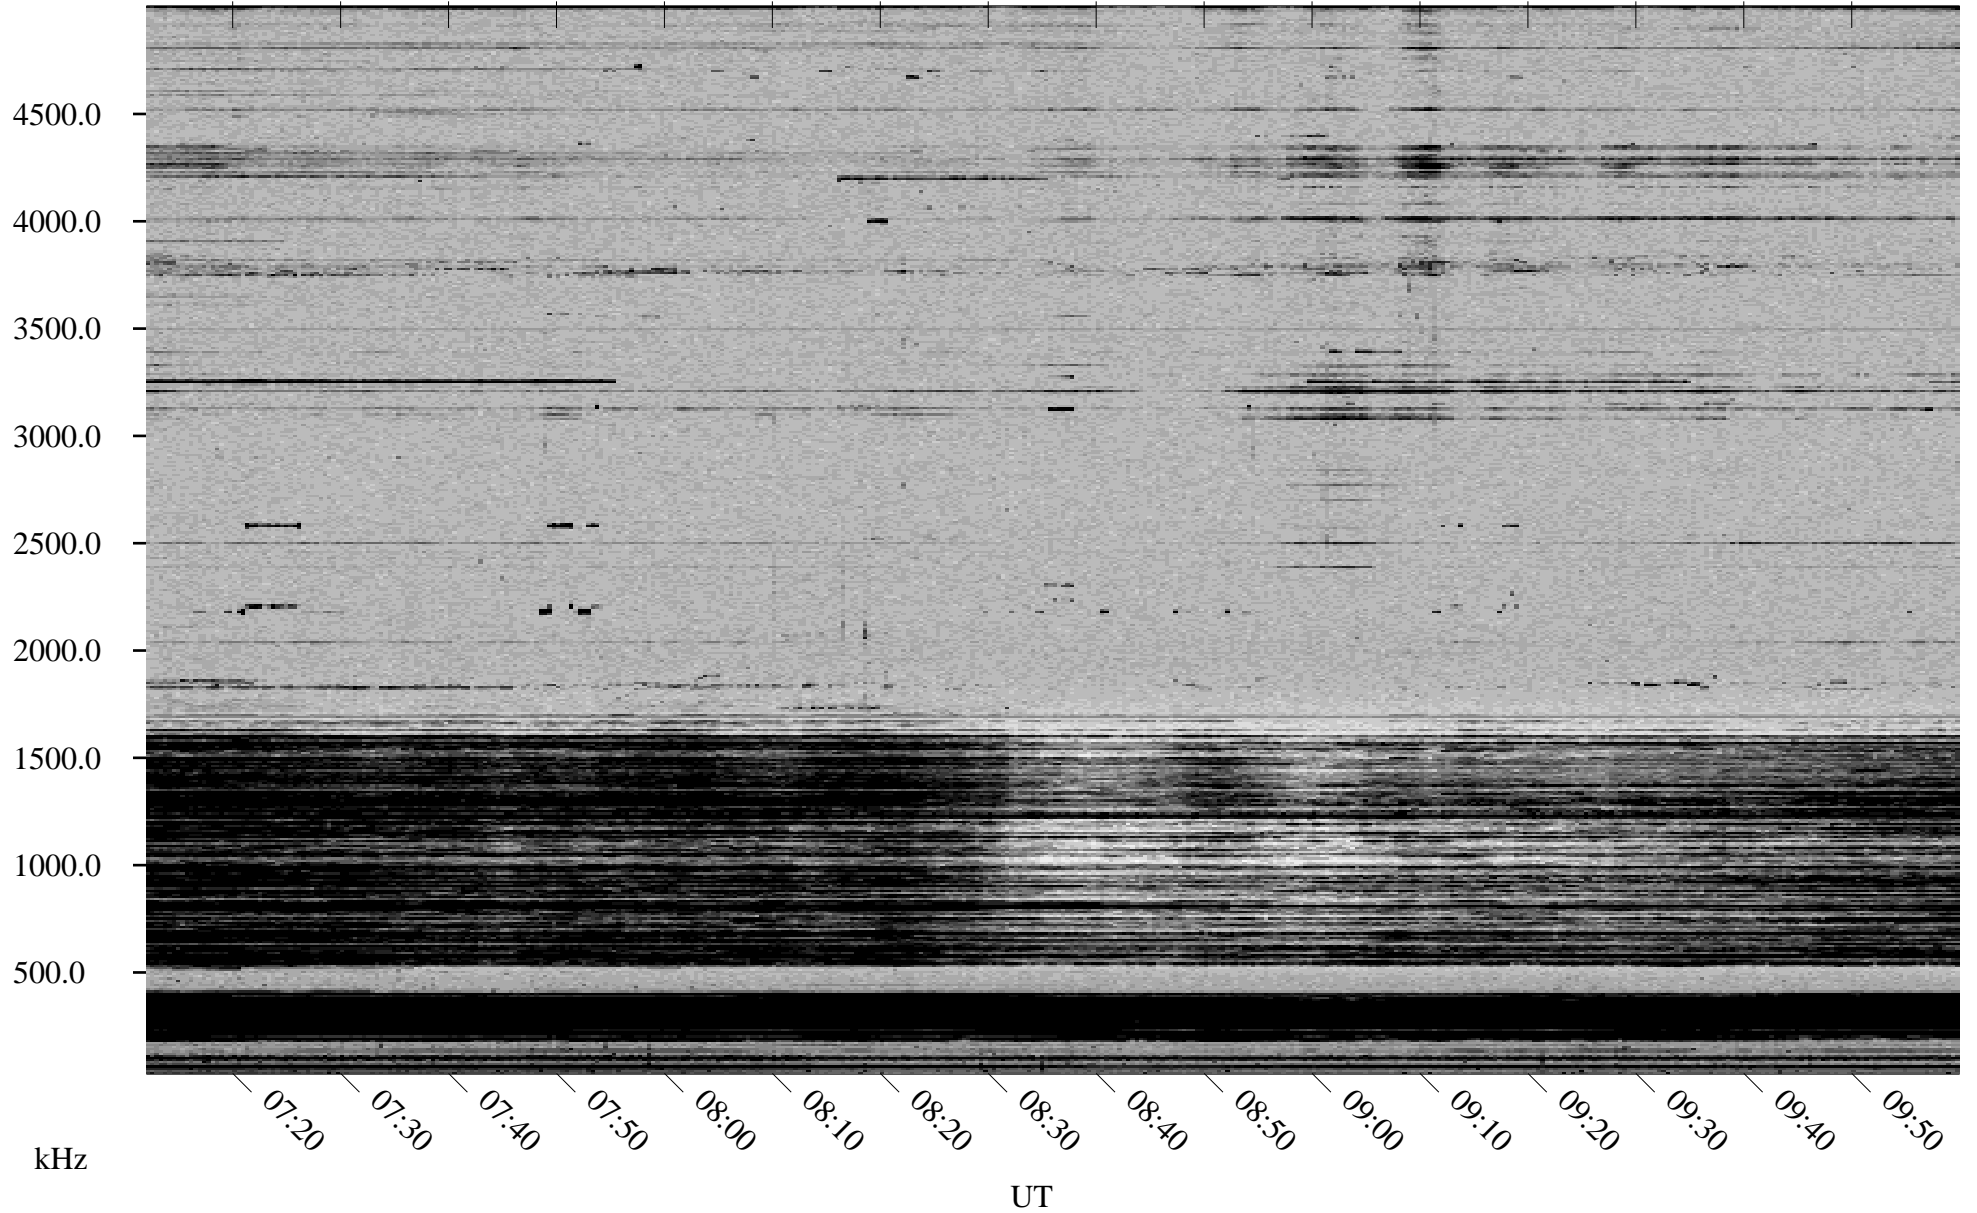

10/23/1998 Churchill, Manitoba

Linear Scale Black = 161 White = 15

ch98296l.r00m max_12

Page 1

10/23/1998 Churchill, Manitoba

Linear Scale Black = 161 White = 15

ch98296l.r00m max_12

Page 2

10/24/1998 Churchill, Manitoba

Linear Scale Black = 161 White = 15

ch98296l.r00m max_12

Page 3

10/24/1998 Churchill, Manitoba

Linear Scale Black = 161 White = 15

ch98296l.r00m max_12

Page 4

10/24/1998 Churchill, Manitoba

Linear Scale Black = 161 White = 15

ch98296l.r00m max_12

Page 5

10/24/1998 Churchill, Manitoba

Linear Scale Black = 161 White = 15

ch98296l.r00m max_12

Page 6

10/24/1998 Churchill, Manitoba

Linear Scale Black = 161 White = 15

ch98296l.r00m max_12

Page 7

10/24/1998 Churchill, Manitoba

Linear Scale Black = 161 White = 15

ch98296l.r00m max_12