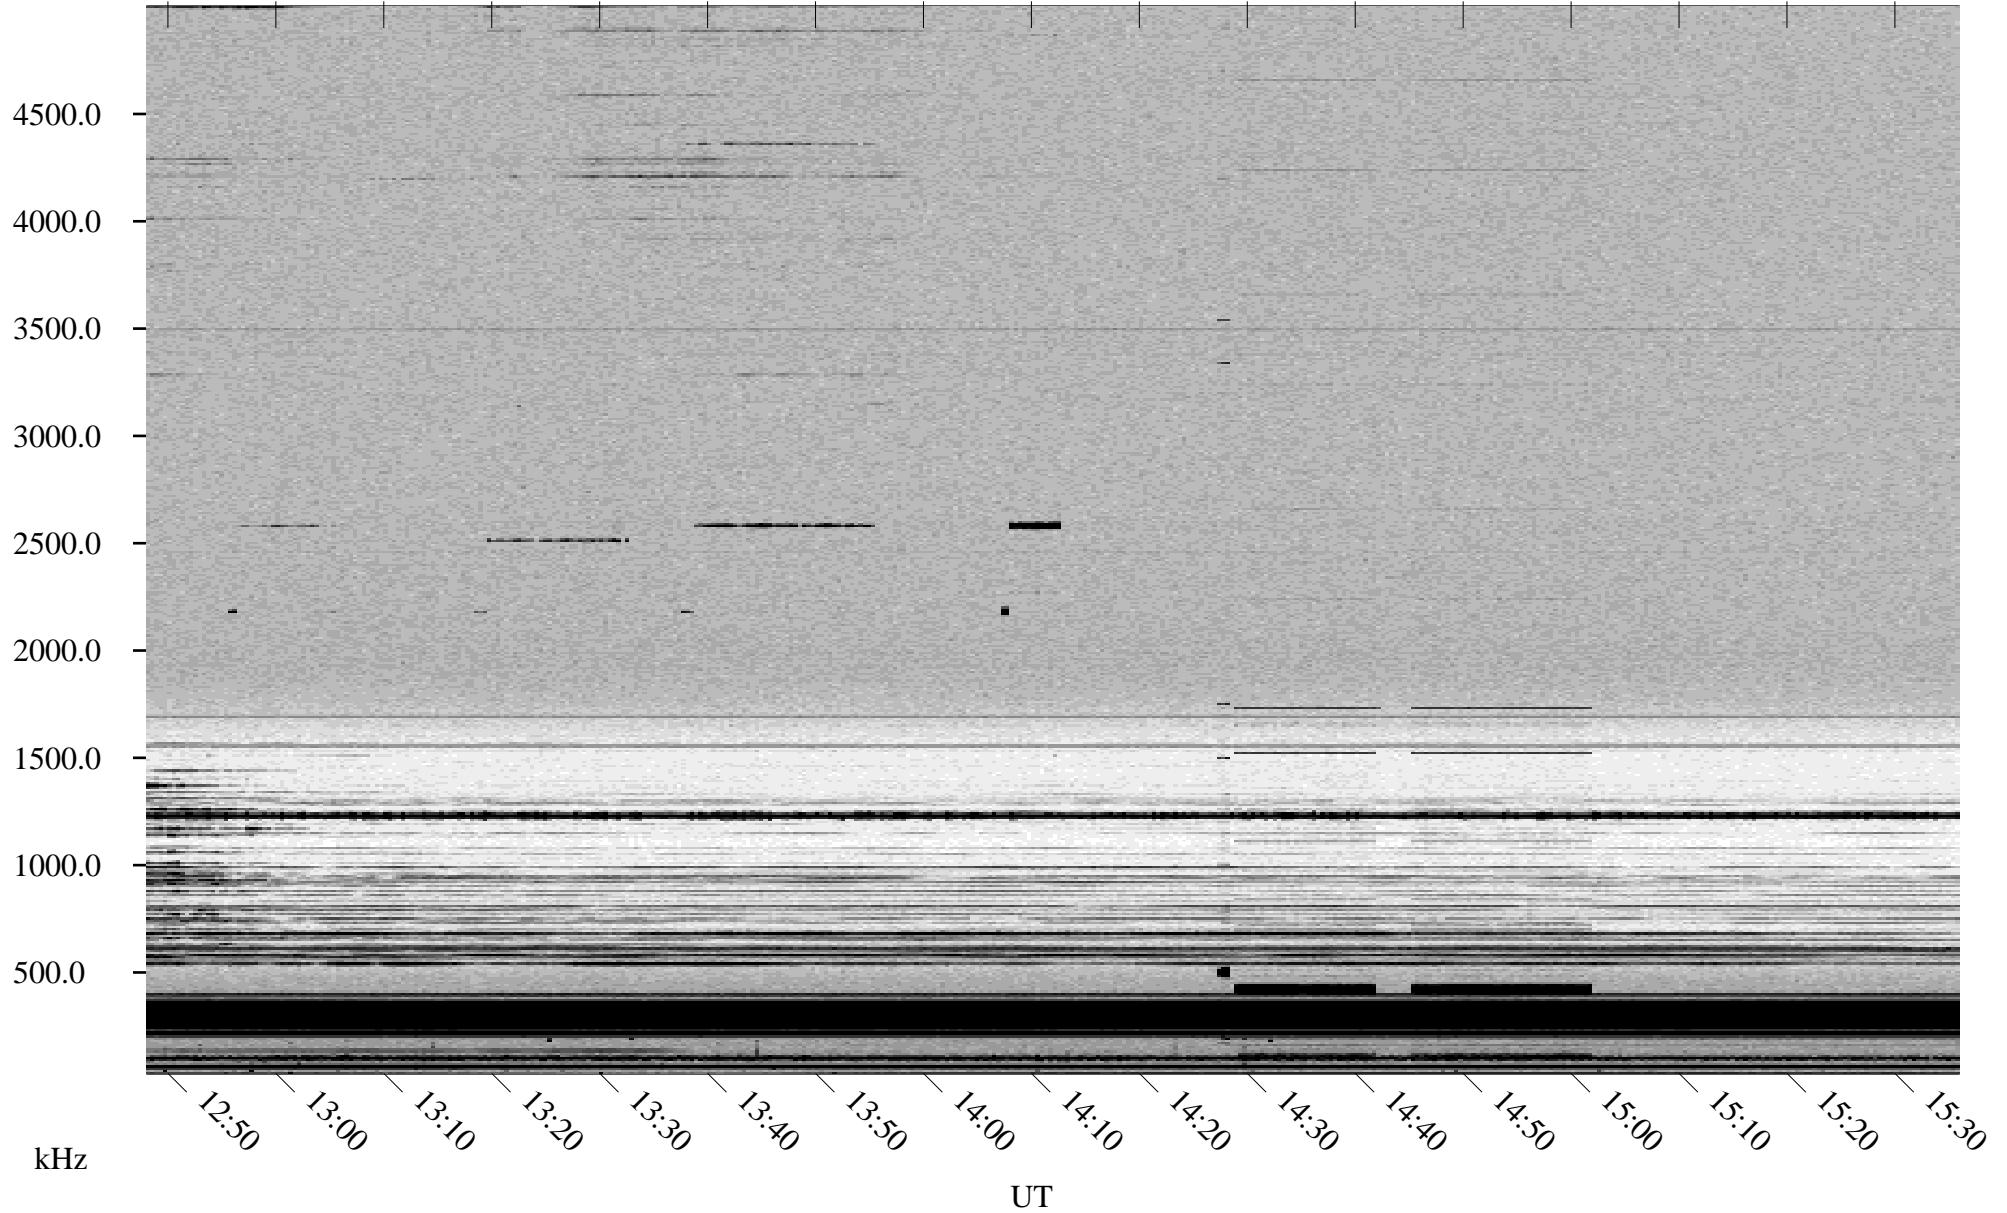

10/23/1998 Churchill, Manitoba

Linear Scale Black = 161 White = 15

ch98296l.r00m max_12

Page 1

10/23/1998 Churchill, Manitoba

Linear Scale Black = 161 White = 15

ch98296l.r00m max_12

Page 2

10/24/1998 Churchill, Manitoba

Linear Scale Black = 161 White = 15

ch98296l.r00m max_12

Page 3

10/24/1998 Churchill, Manitoba

Linear Scale Black = 161 White = 15

ch98296l.r00m max_12

Page 4

10/24/1998 Churchill, Manitoba

Linear Scale Black = 161 White = 15

ch98296l.r00m max_12

Page 5

10/24/1998 Churchill, Manitoba

Linear Scale Black = 161 White = 15

ch98296l.r00m max_12

Page 6

10/24/1998 Churchill, Manitoba

Linear Scale Black = 161 White = 15

ch98296l.r00m max_12

Page 7

10/24/1998 Churchill, Manitoba

Linear Scale Black = 161 White = 15

ch98296l.r00m max_12