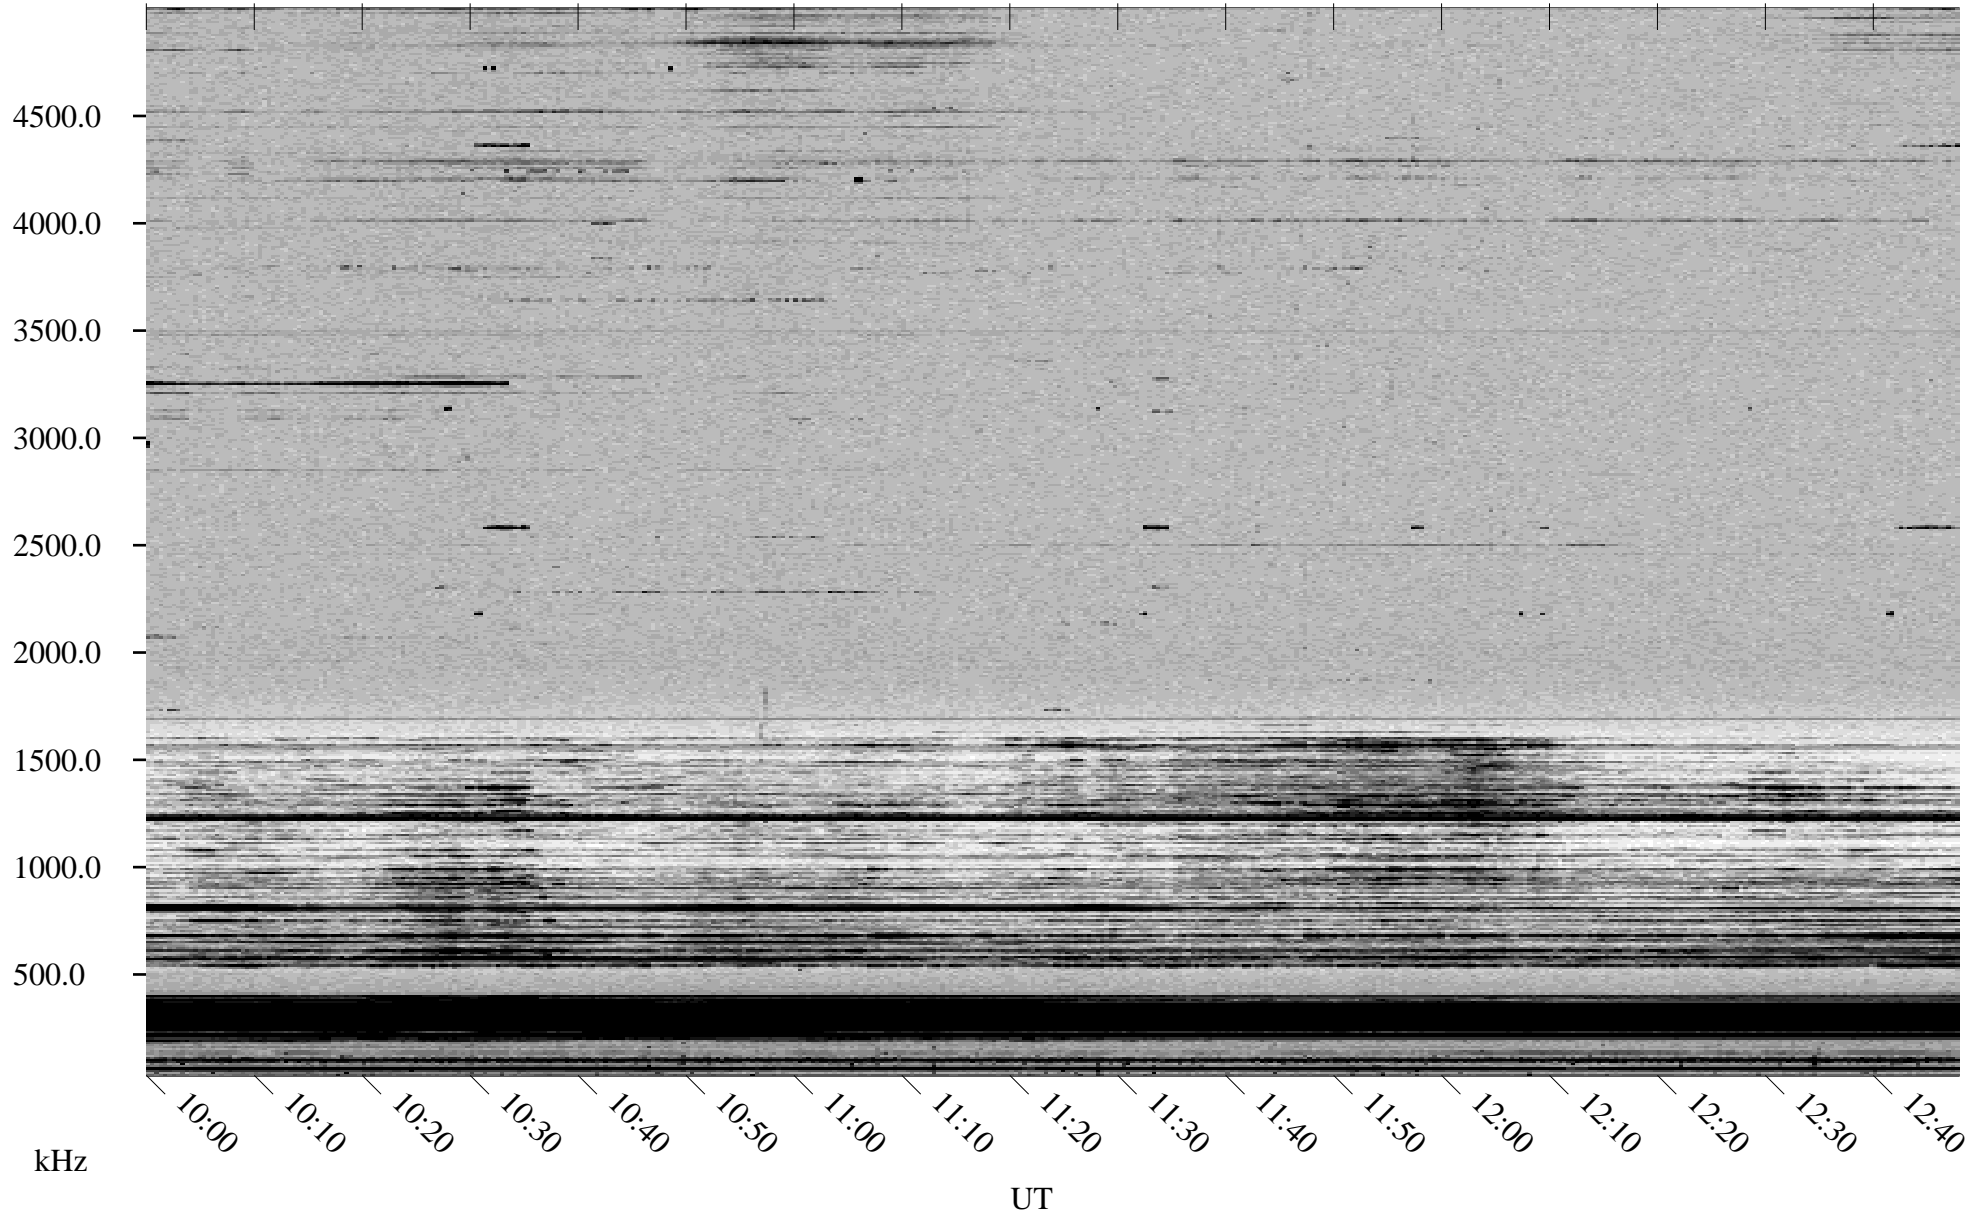

10/24/1998 Churchill, Manitoba

Linear Scale Black = 161 White = 15

ch98297l.r00m max_12

Page 1

10/24/1998 Churchill, Manitoba

Linear Scale Black = 161 White = 15

ch98297l.r00m max_12

Page 2

10/25/1998 Churchill, Manitoba

Linear Scale Black = 161 White = 15

ch98297l.r00m max_12

Page 3

10/25/1998 Churchill, Manitoba

Linear Scale Black = 161 White = 15

ch98297l.r00m max_12

Page 4

10/25/1998 Churchill, Manitoba

Linear Scale Black = 161 White = 15

ch98297l.r00m max_12

Page 5

10/25/1998 Churchill, Manitoba

Linear Scale Black = 161 White = 15

ch98297l.r00m max_12

Page 6

10/25/1998 Churchill, Manitoba

Linear Scale Black = 161 White = 15

ch98297l.r00m max_12

Page 7

10/25/1998 Churchill, Manitoba

Linear Scale Black = 161 White = 15

ch98297l.r00m max_12