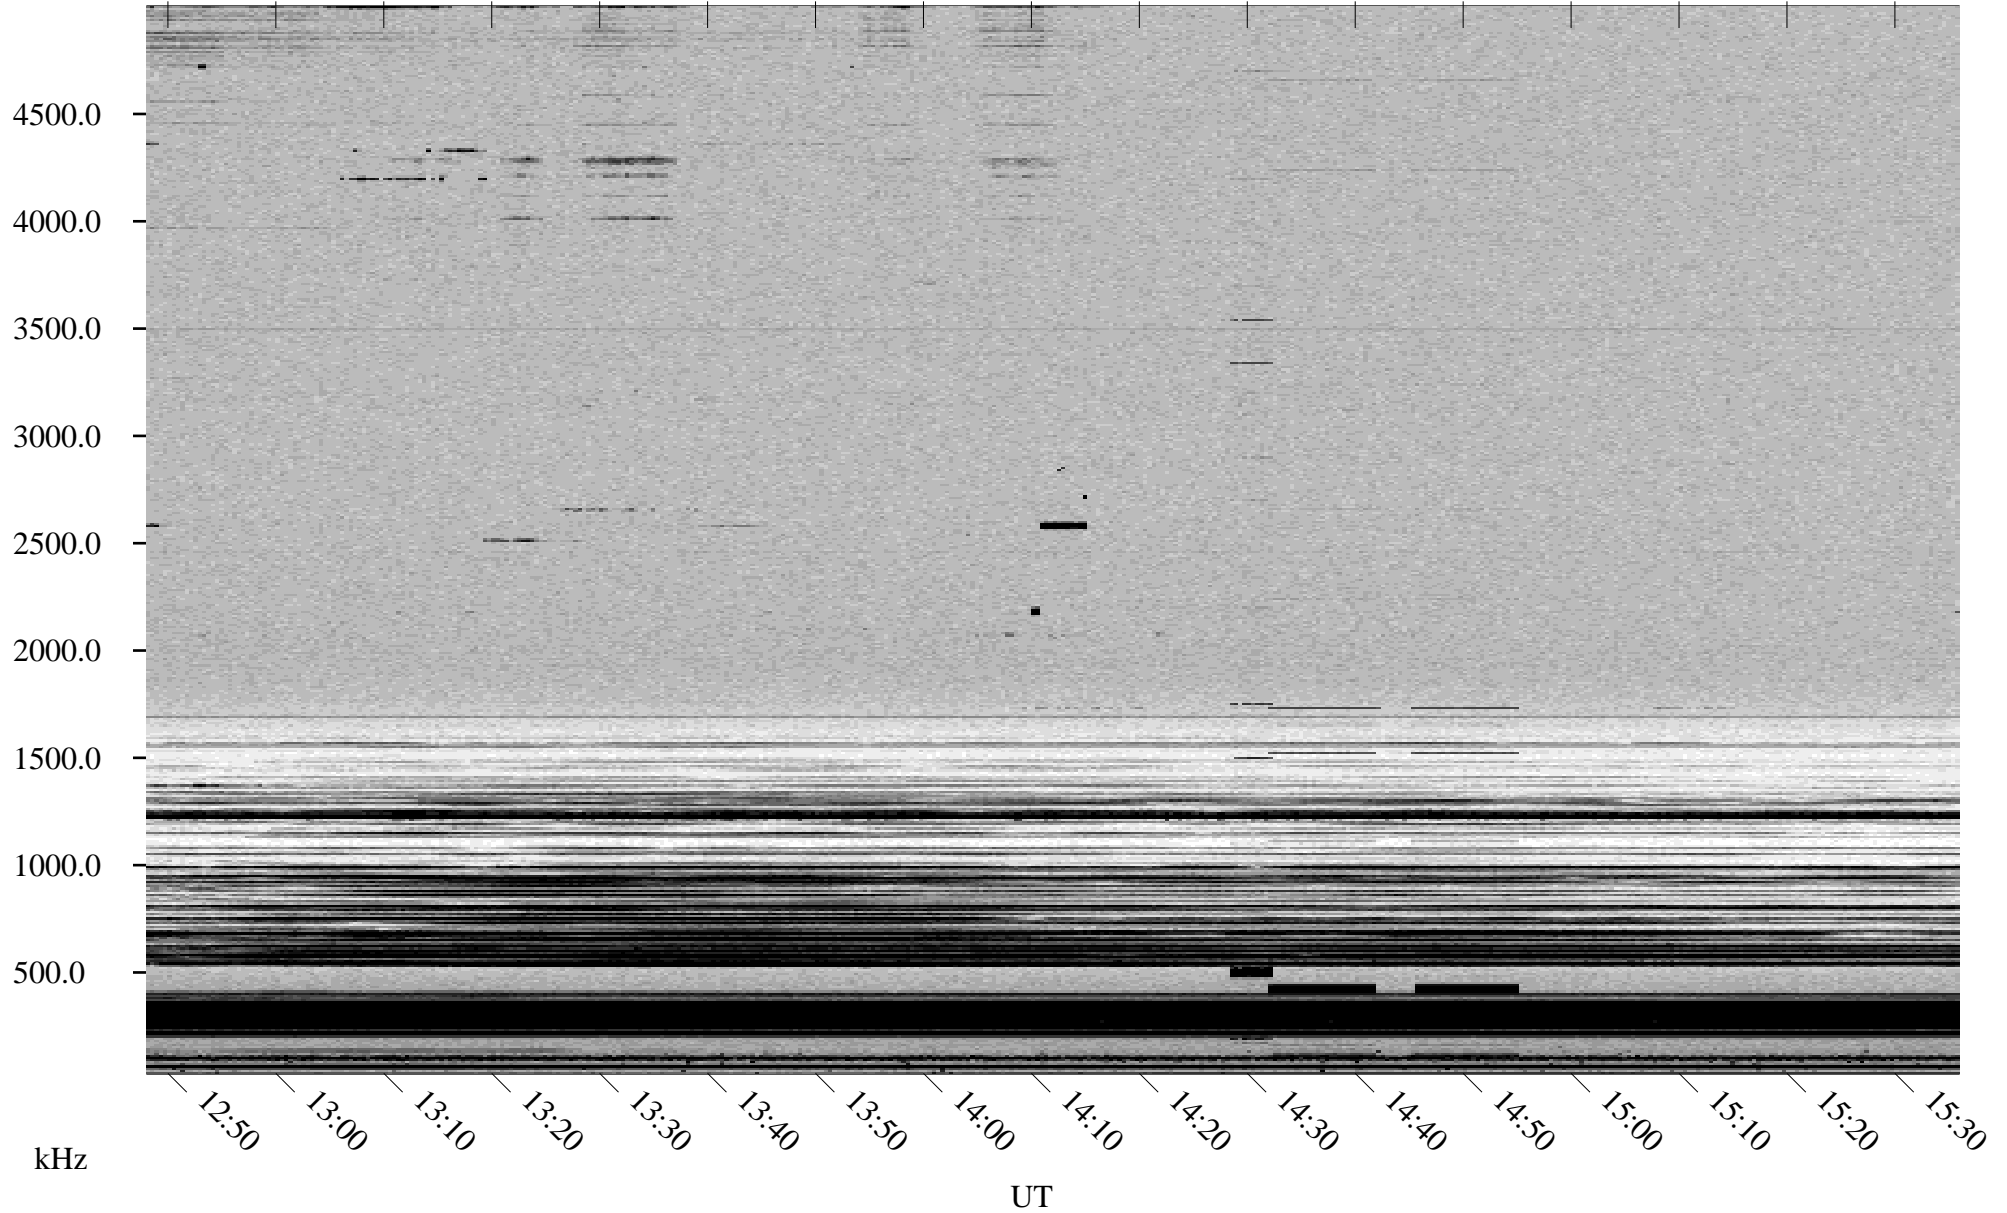

10/24/1998 Churchill, Manitoba

Linear Scale Black = 161 White = 15

ch98297l.r00m max_12

Page 1

10/24/1998 Churchill, Manitoba

Linear Scale Black = 161 White = 15

ch98297l.r00m max_12

Page 2

10/25/1998 Churchill, Manitoba

Linear Scale Black = 161 White = 15

ch98297l.r00m max_12

Page 3

10/25/1998 Churchill, Manitoba

Linear Scale Black = 161 White = 15

ch98297l.r00m max_12

Page 4

10/25/1998 Churchill, Manitoba

Linear Scale Black = 161 White = 15

ch98297l.r00m max_12

Page 5

10/25/1998 Churchill, Manitoba

Linear Scale Black = 161 White = 15

ch98297l.r00m max_12

Page 6

10/25/1998 Churchill, Manitoba

Linear Scale Black = 161 White = 15

ch98297l.r00m max_12

Page 7

10/25/1998 Churchill, Manitoba

Linear Scale Black = 161 White = 15

ch98297l.r00m max_12