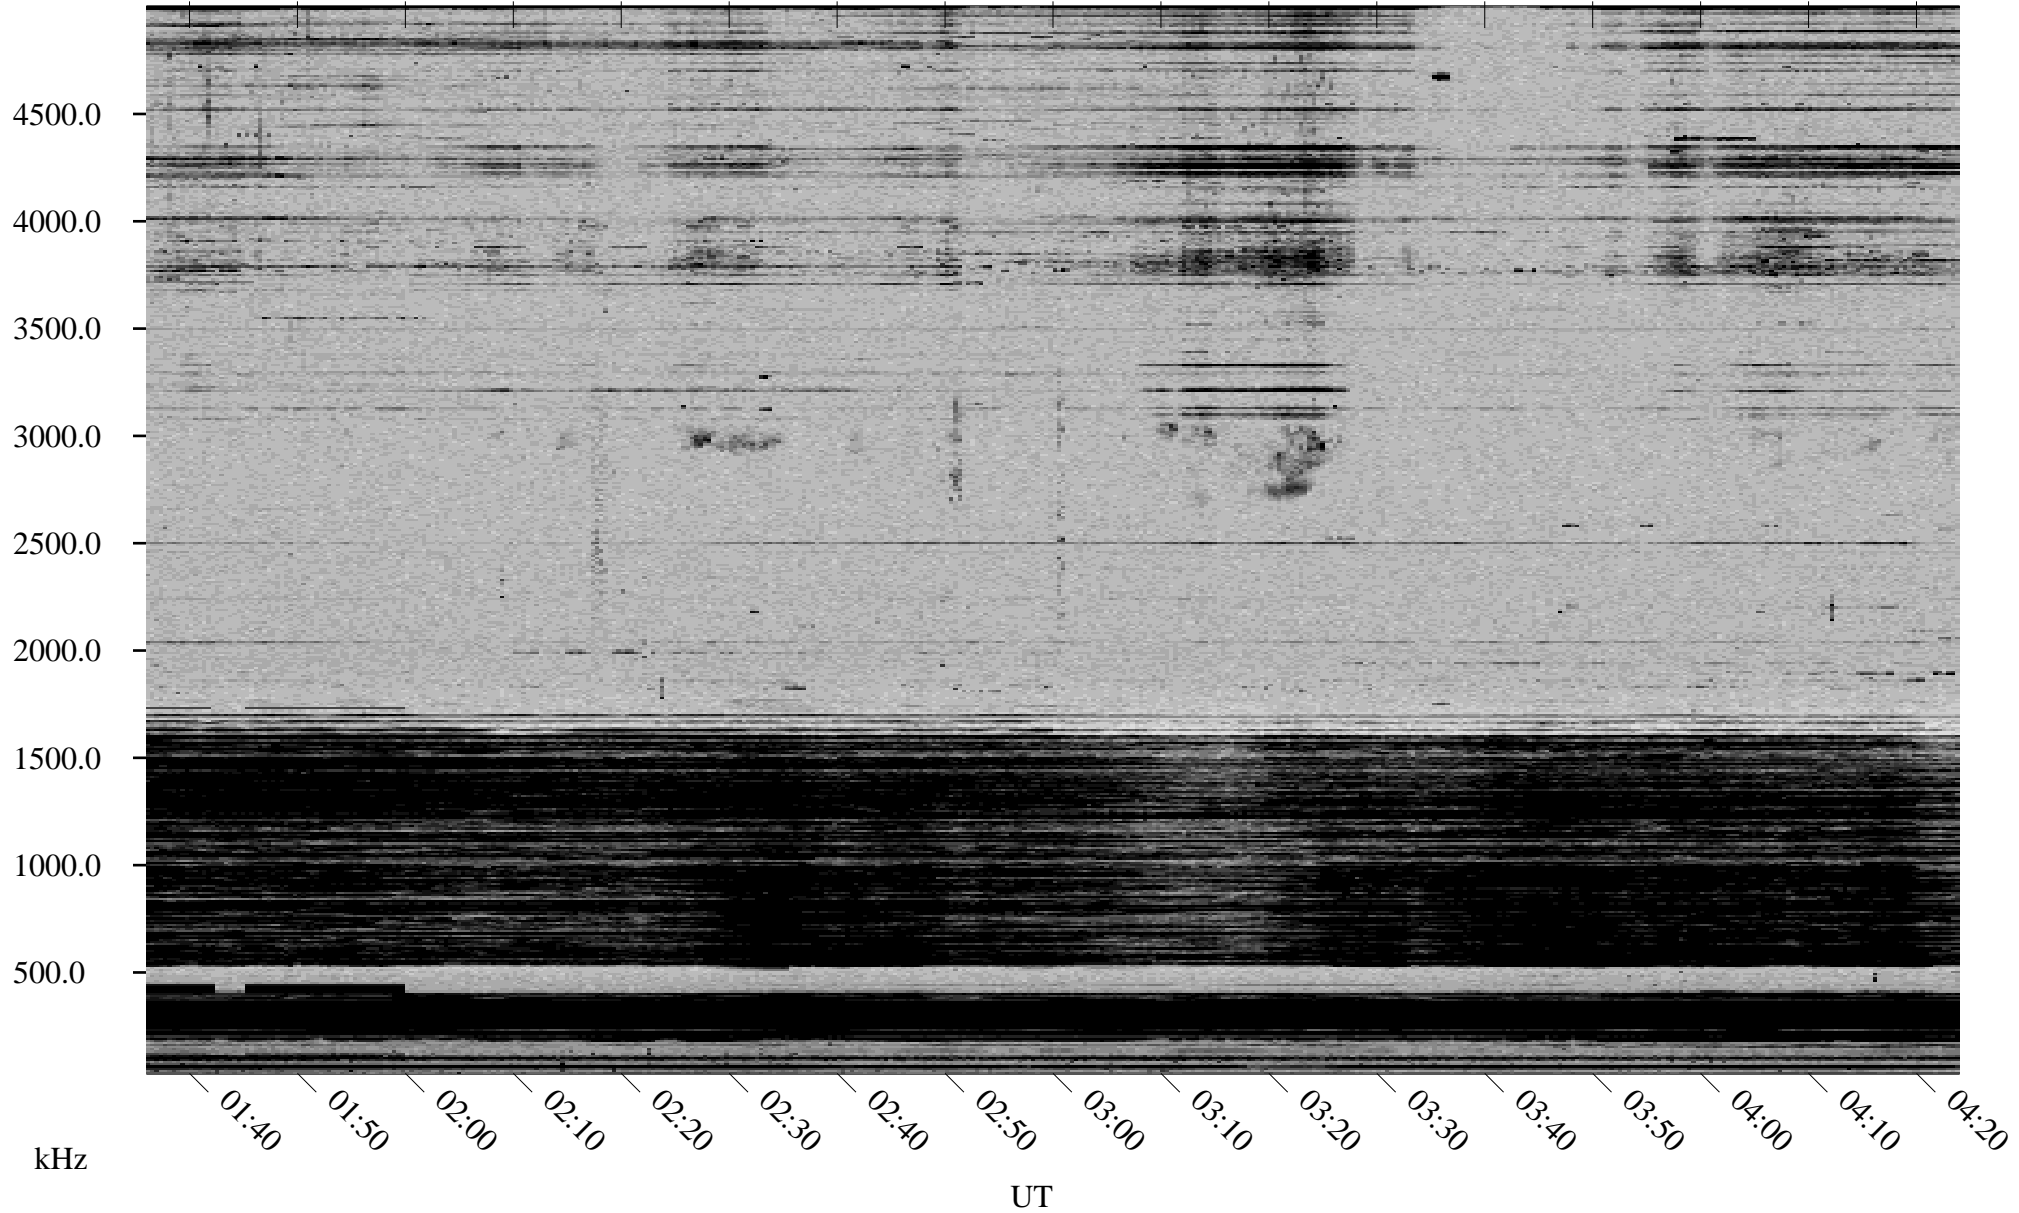

10/24/1998 Churchill, Manitoba

Linear Scale Black = 161 White = 15

ch98297l.r00m max_12

Page 1

10/24/1998 Churchill, Manitoba

Linear Scale Black = 161 White = 15

ch98297l.r00m max_12

Page 2

10/25/1998 Churchill, Manitoba

Linear Scale Black = 161 White = 15

ch98297l.r00m max_12

Page 3

10/25/1998 Churchill, Manitoba

Linear Scale Black = 161 White = 15

ch98297l.r00m max_12

Page 4

10/25/1998 Churchill, Manitoba

Linear Scale Black = 161 White = 15

ch98297l.r00m max_12

Page 5

10/25/1998 Churchill, Manitoba

Linear Scale Black = 161 White = 15

ch98297l.r00m max_12

Page 6

10/25/1998 Churchill, Manitoba

Linear Scale Black = 161 White = 15

ch98297l.r00m max_12

Page 7

10/25/1998 Churchill, Manitoba

Linear Scale Black = 161 White = 15

ch98297l.r00m max_12