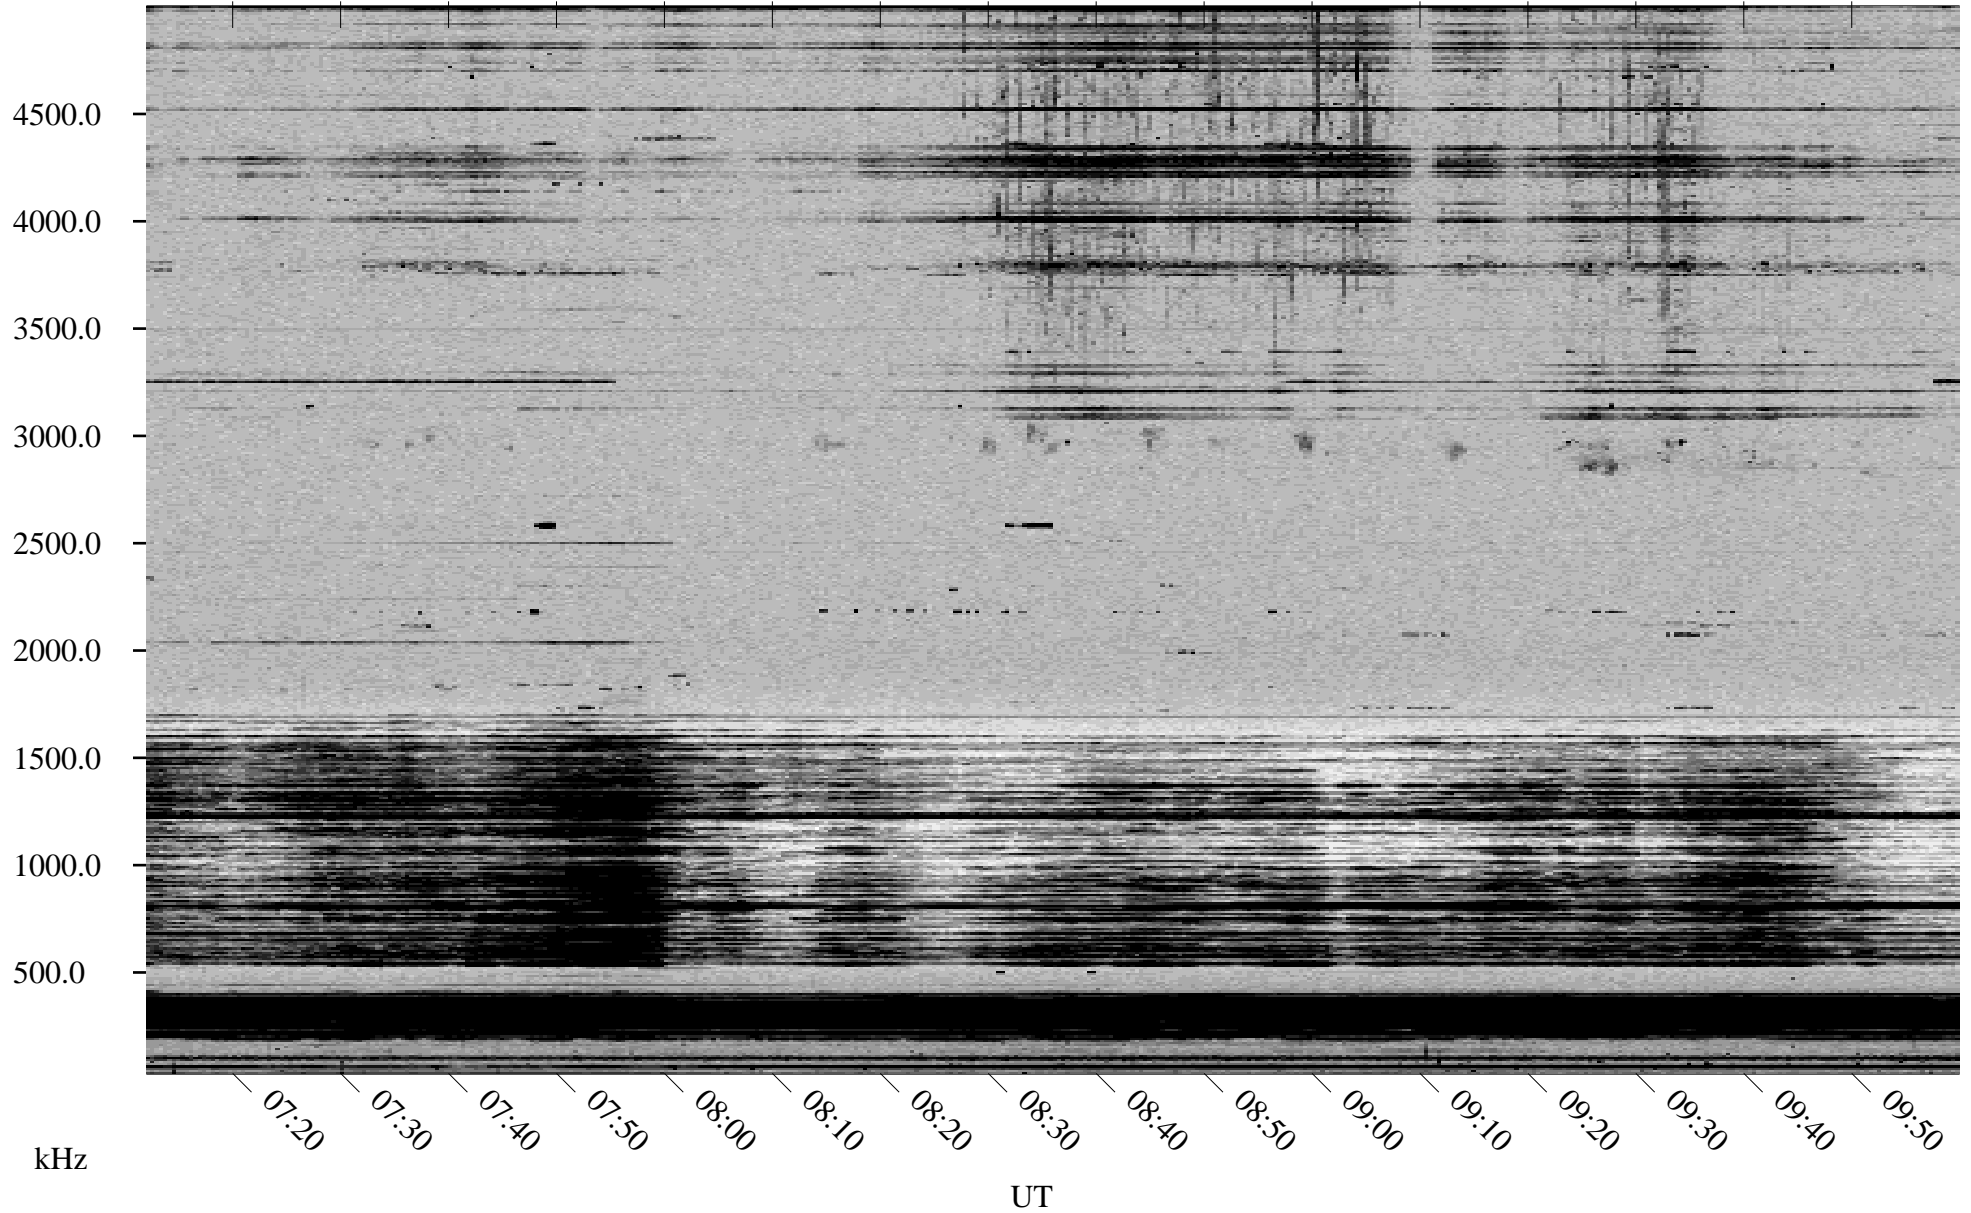

10/24/1998 Churchill, Manitoba

Linear Scale Black = 161 White = 15

ch98297l.r00m max_12

Page 1

10/24/1998 Churchill, Manitoba

Linear Scale Black = 161 White = 15

ch98297l.r00m max_12

Page 2

10/25/1998 Churchill, Manitoba

Linear Scale Black = 161 White = 15

ch98297l.r00m max_12

Page 3

10/25/1998 Churchill, Manitoba

Linear Scale Black = 161 White = 15

ch98297l.r00m max_12

Page 4

10/25/1998 Churchill, Manitoba

Linear Scale Black = 161 White = 15

ch98297l.r00m max_12

Page 5

10/25/1998 Churchill, Manitoba

Linear Scale Black = 161 White = 15

ch98297l.r00m max_12

Page 6

10/25/1998 Churchill, Manitoba

Linear Scale Black = 161 White = 15

ch98297l.r00m max_12

Page 7

10/25/1998 Churchill, Manitoba

Linear Scale Black = 161 White = 15

ch98297l.r00m max_12