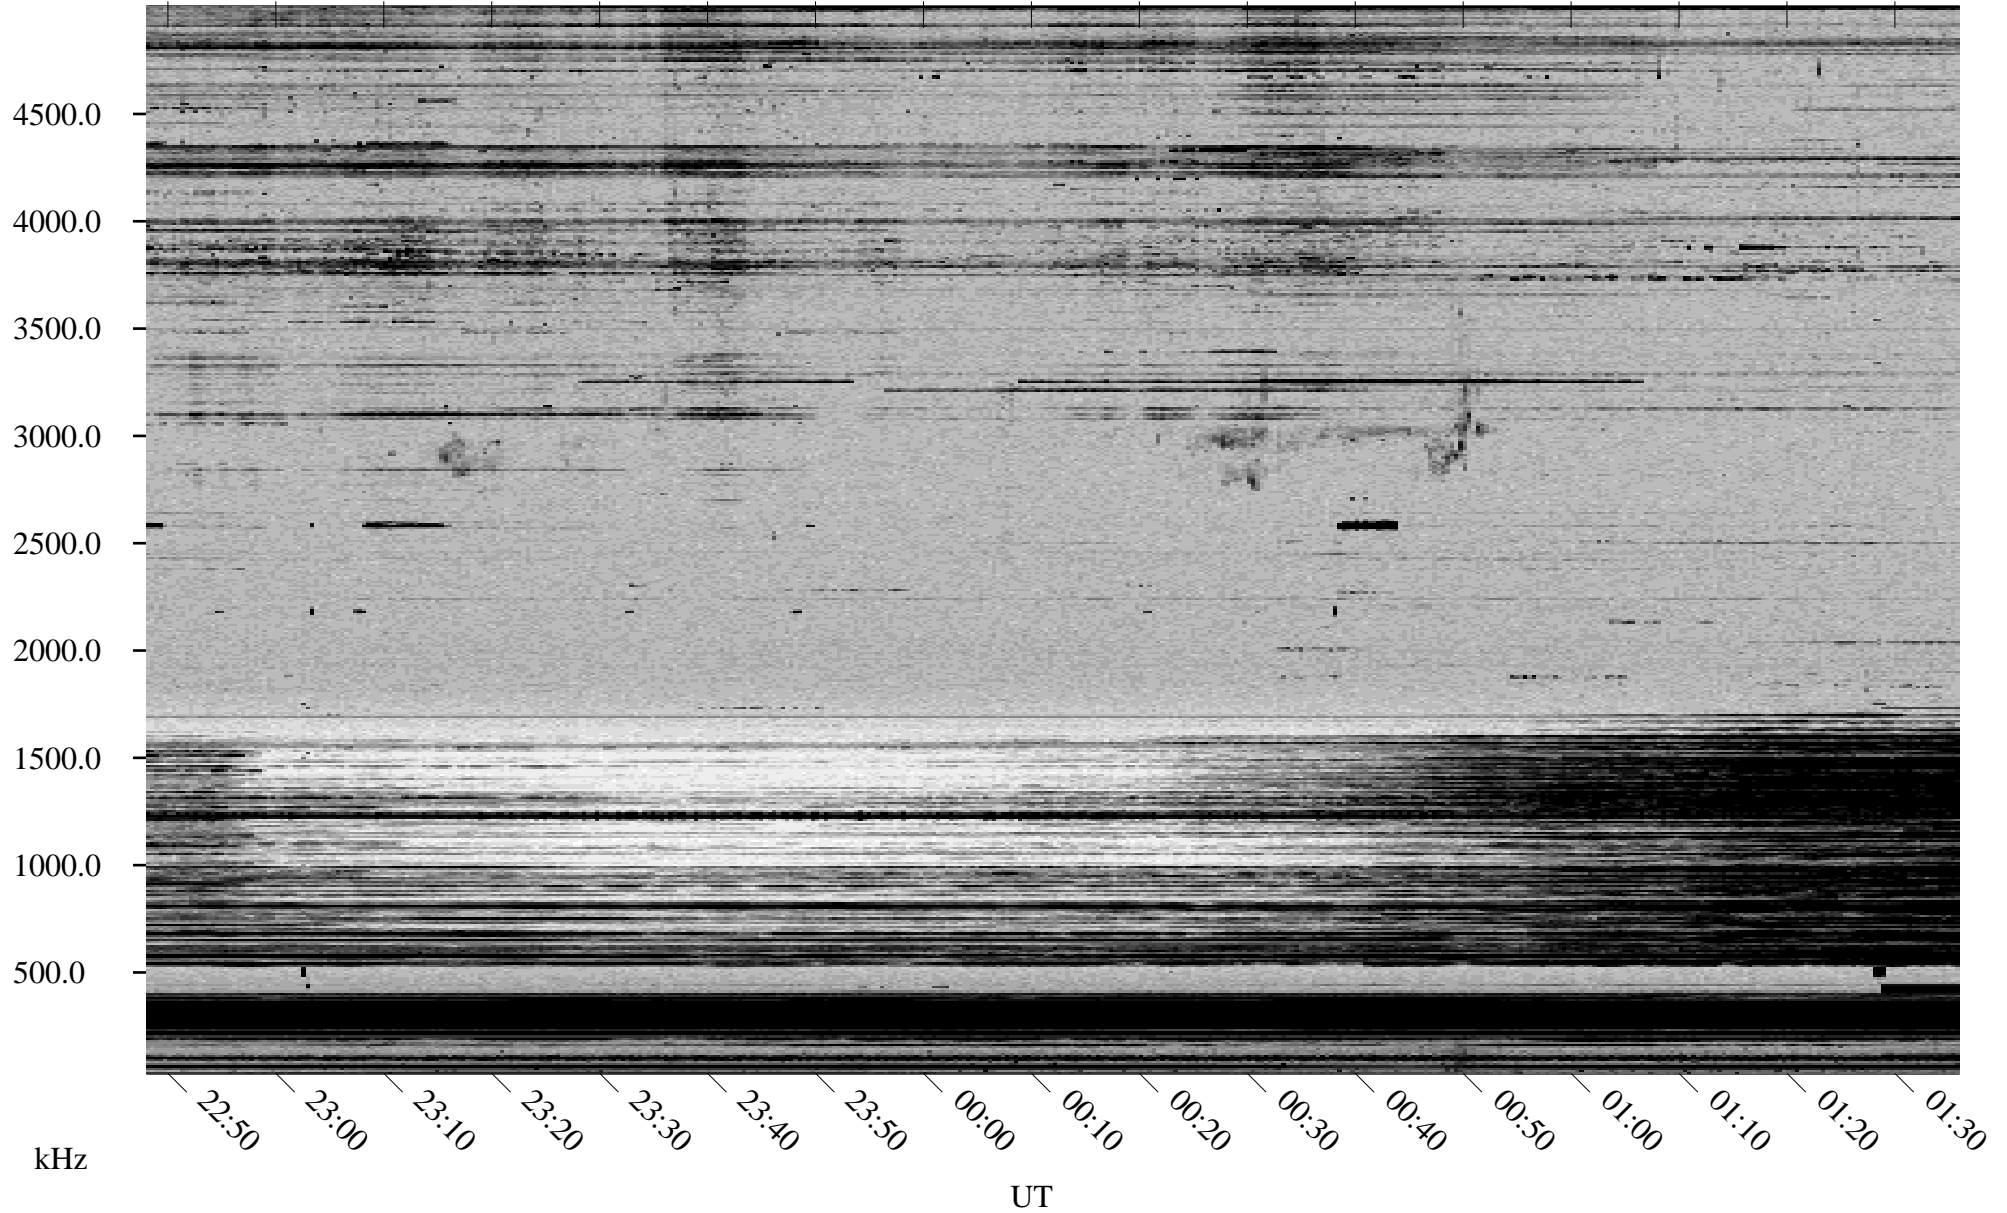

10/24/1998 Churchill, Manitoba

Linear Scale Black = 161 White = 15

ch98297l.r00m max_12

Page 1

10/24/1998 Churchill, Manitoba

Linear Scale Black = 161 White = 15

ch98297l.r00m max_12

Page 2

10/25/1998 Churchill, Manitoba

Linear Scale Black = 161 White = 15

ch98297l.r00m max_12

Page 3

10/25/1998 Churchill, Manitoba

Linear Scale Black = 161 White = 15

ch98297l.r00m max_12

Page 4

10/25/1998 Churchill, Manitoba

Linear Scale Black = 161 White = 15

ch98297l.r00m max_12

Page 5

10/25/1998 Churchill, Manitoba

Linear Scale Black = 161 White = 15

ch98297l.r00m max_12

Page 6

10/25/1998 Churchill, Manitoba

Linear Scale Black = 161 White = 15

ch98297l.r00m max_12

Page 7

10/25/1998 Churchill, Manitoba

Linear Scale Black = 161 White = 15

ch98297l.r00m max_12