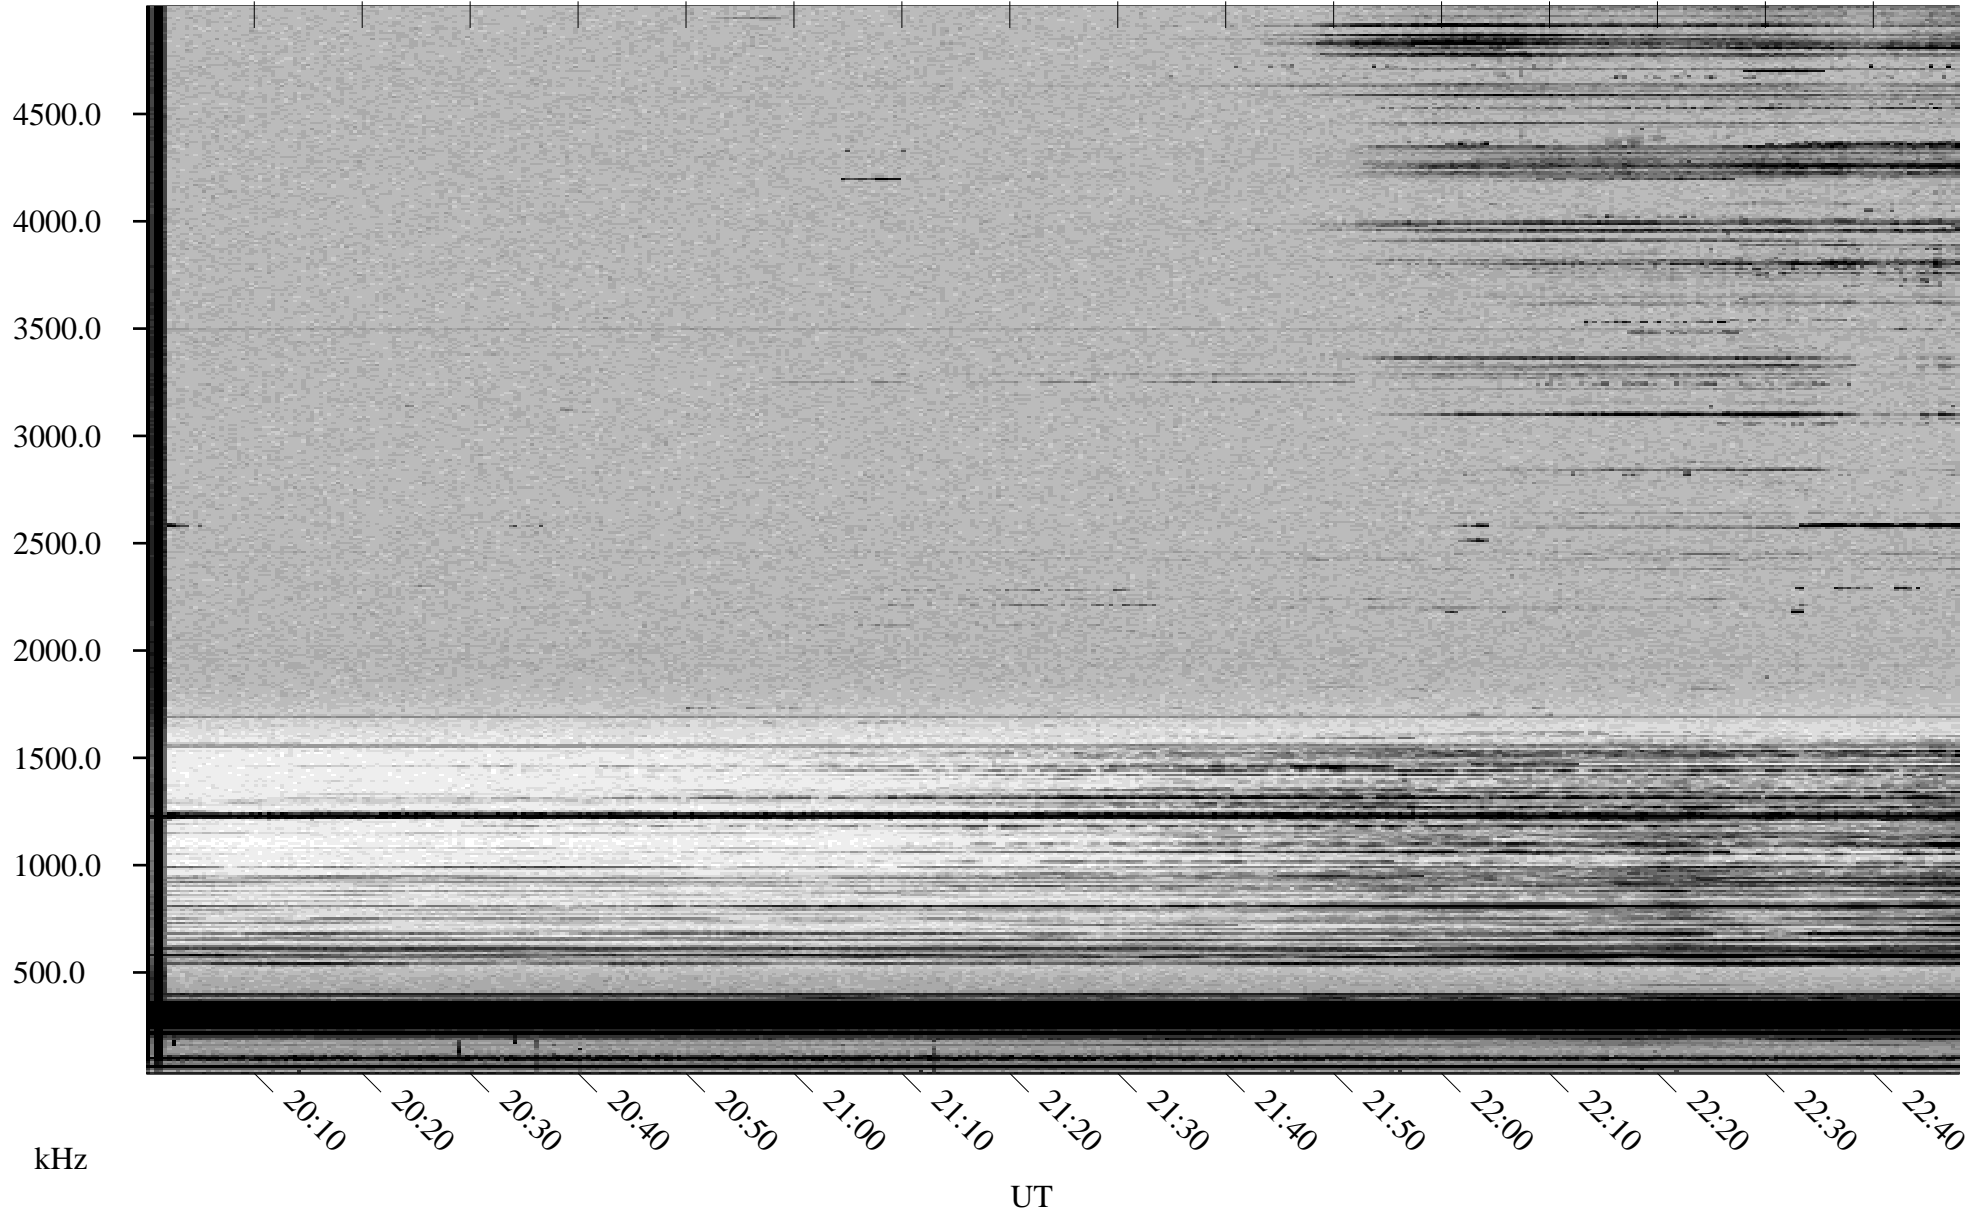

10/24/1998 Churchill, Manitoba

Linear Scale Black = 161 White = 15

ch98297l.r00m max_12

Page 1

10/24/1998 Churchill, Manitoba

Linear Scale Black = 161 White = 15

ch98297l.r00m max_12

Page 2

10/25/1998 Churchill, Manitoba

Linear Scale Black = 161 White = 15

ch98297l.r00m max_12

Page 3

10/25/1998 Churchill, Manitoba

Linear Scale Black = 161 White = 15

ch98297l.r00m max_12

Page 4

10/25/1998 Churchill, Manitoba

Linear Scale Black = 161 White = 15

ch98297l.r00m max_12

Page 5

10/25/1998 Churchill, Manitoba

Linear Scale Black = 161 White = 15

ch98297l.r00m max_12

Page 6

10/25/1998 Churchill, Manitoba

Linear Scale Black = 161 White = 15

ch98297l.r00m max_12

Page 7

10/25/1998 Churchill, Manitoba

Linear Scale Black = 161 White = 15

ch98297l.r00m max_12