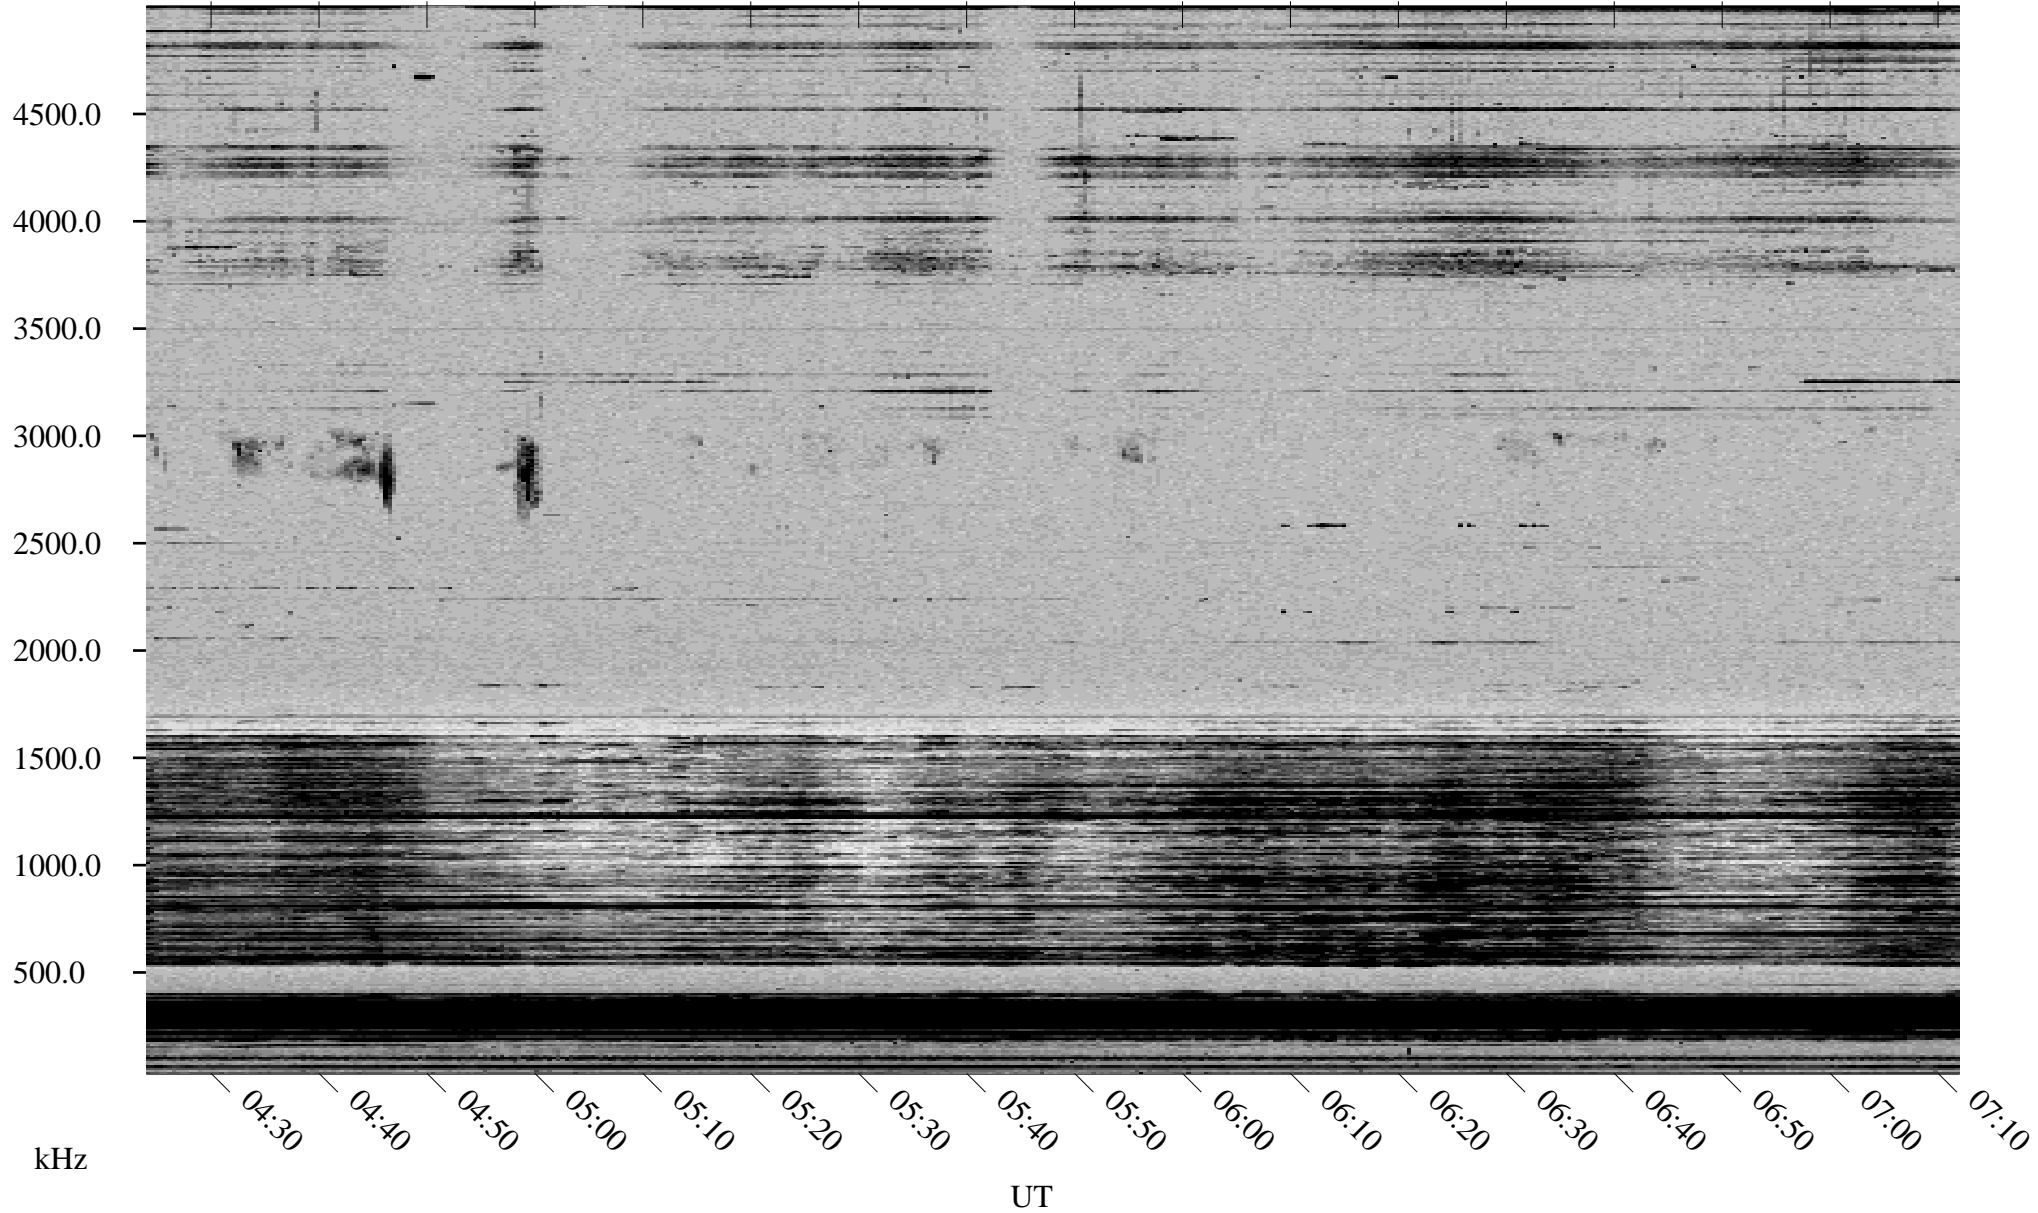

10/24/1998 Churchill, Manitoba

Linear Scale Black = 161 White = 15

ch98297l.r00m max_12

Page 1

10/24/1998 Churchill, Manitoba

Linear Scale Black = 161 White = 15

ch98297l.r00m max_12

Page 2

10/25/1998 Churchill, Manitoba

Linear Scale Black = 161 White = 15

ch98297l.r00m max_12

Page 3

10/25/1998 Churchill, Manitoba

Linear Scale Black = 161 White = 15

ch98297l.r00m max_12

Page 4

10/25/1998 Churchill, Manitoba

Linear Scale Black = 161 White = 15

ch98297l.r00m max_12

Page 5

10/25/1998 Churchill, Manitoba

Linear Scale Black = 161 White = 15

ch98297l.r00m max_12

Page 6

10/25/1998 Churchill, Manitoba

Linear Scale Black = 161 White = 15

ch98297l.r00m max_12

Page 7

10/25/1998 Churchill, Manitoba

Linear Scale Black = 161 White = 15

ch98297l.r00m max_12