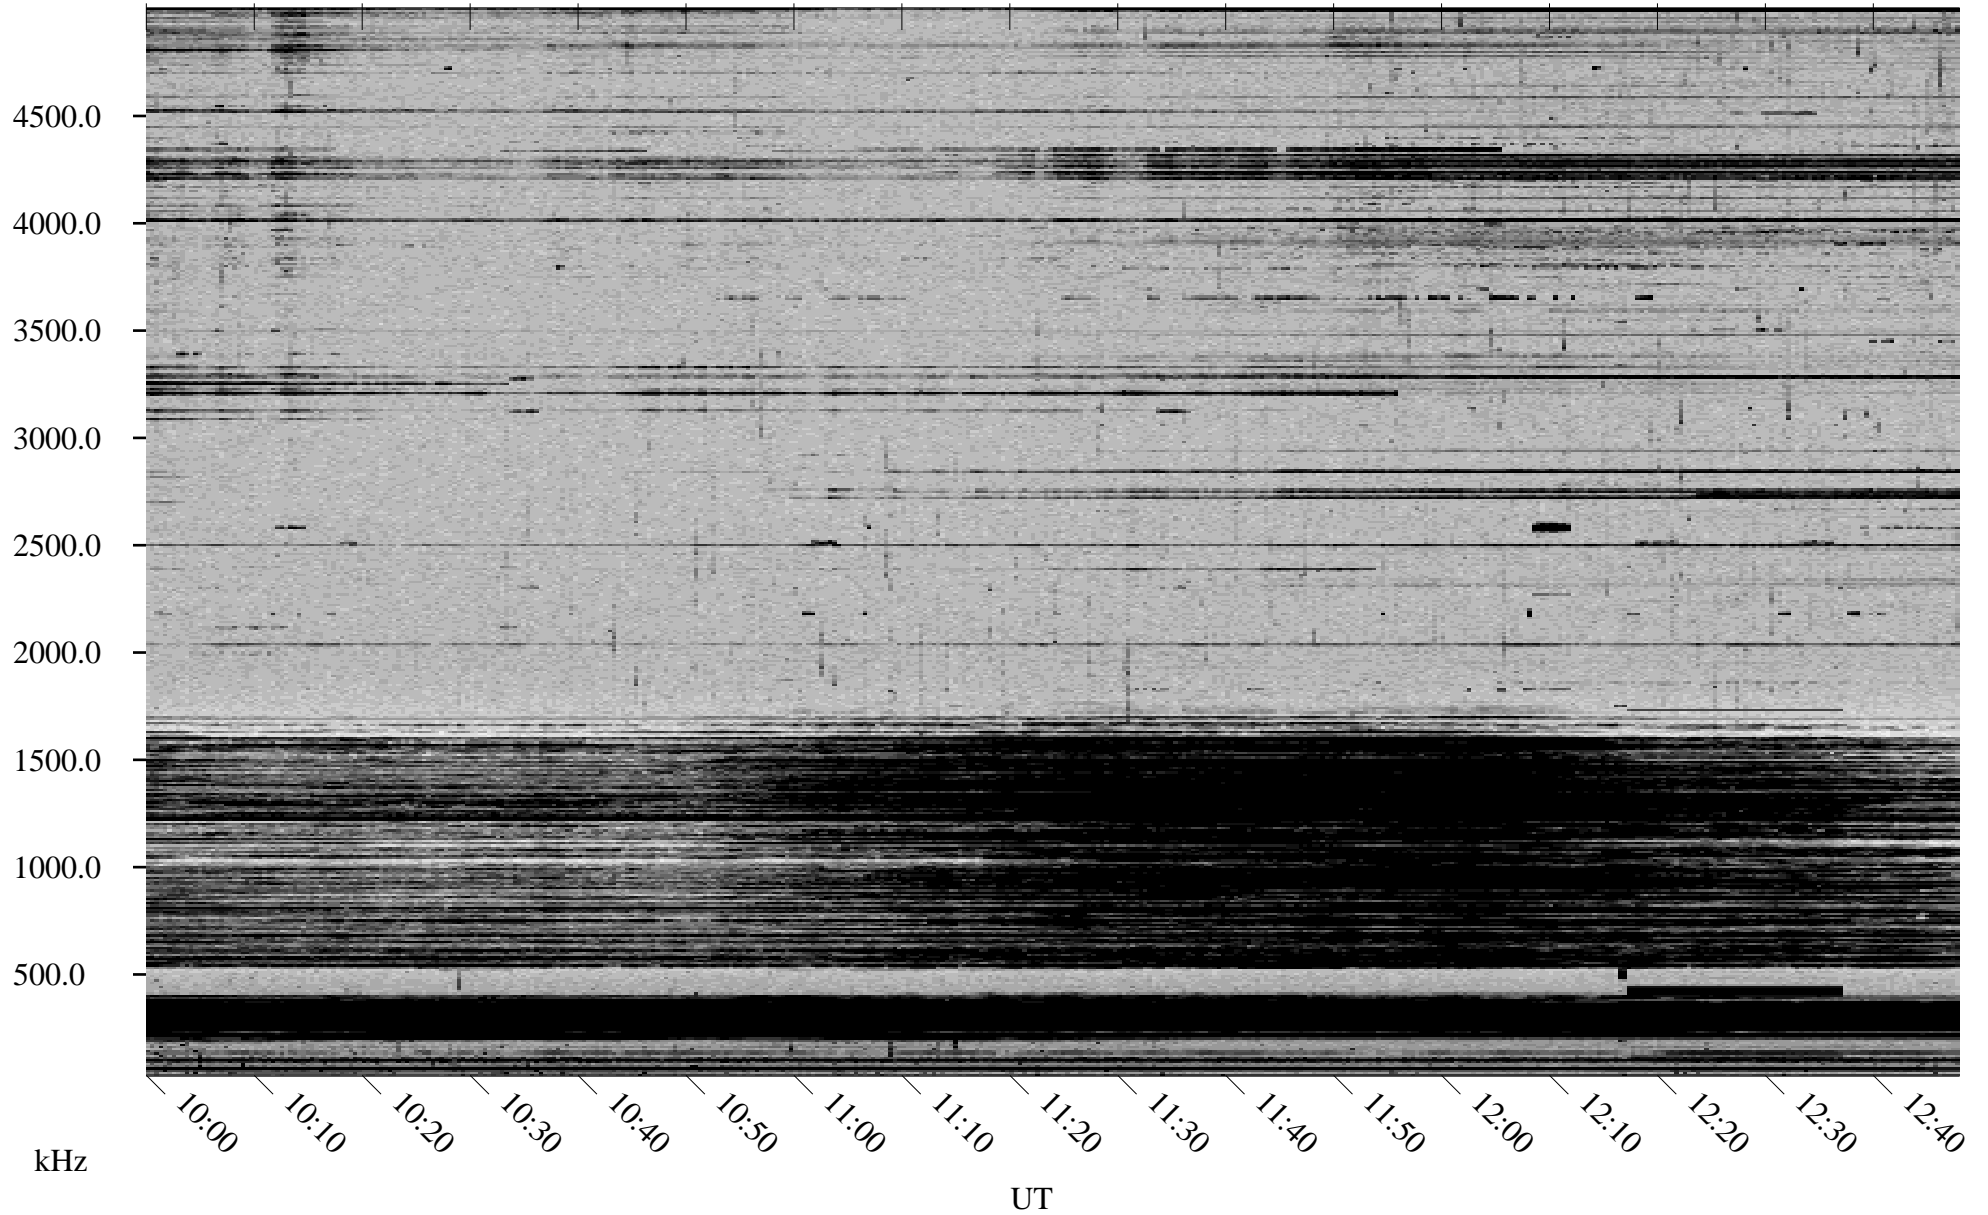

10/25/1998 Churchill, Manitoba

Linear Scale Black = 161 White = 15

ch98298l.r00m max_12

Page 1

10/25/1998 Churchill, Manitoba

Linear Scale Black = 161 White = 15

ch98298l.r00m max_12

Page 2

10/26/1998 Churchill, Manitoba

Linear Scale Black = 161 White = 15

ch98298l.r00m max_12

Page 3

10/26/1998 Churchill, Manitoba

Linear Scale Black = 161 White = 15

ch98298l.r00m max_12

Page 4

10/26/1998 Churchill, Manitoba

Linear Scale Black = 161 White = 15

ch98298l.r00m max_12

10/26/1998 Churchill, Manitoba

Linear Scale Black = 161 White = 15

ch98298l.r00m max_12

Page 6

10/26/1998 Churchill, Manitoba

Linear Scale Black = 161 White = 15

ch98298l.r00m max_12

Page 7

10/26/1998 Churchill, Manitoba

Linear Scale Black = 161 White = 15

ch98298l.r00m max_12