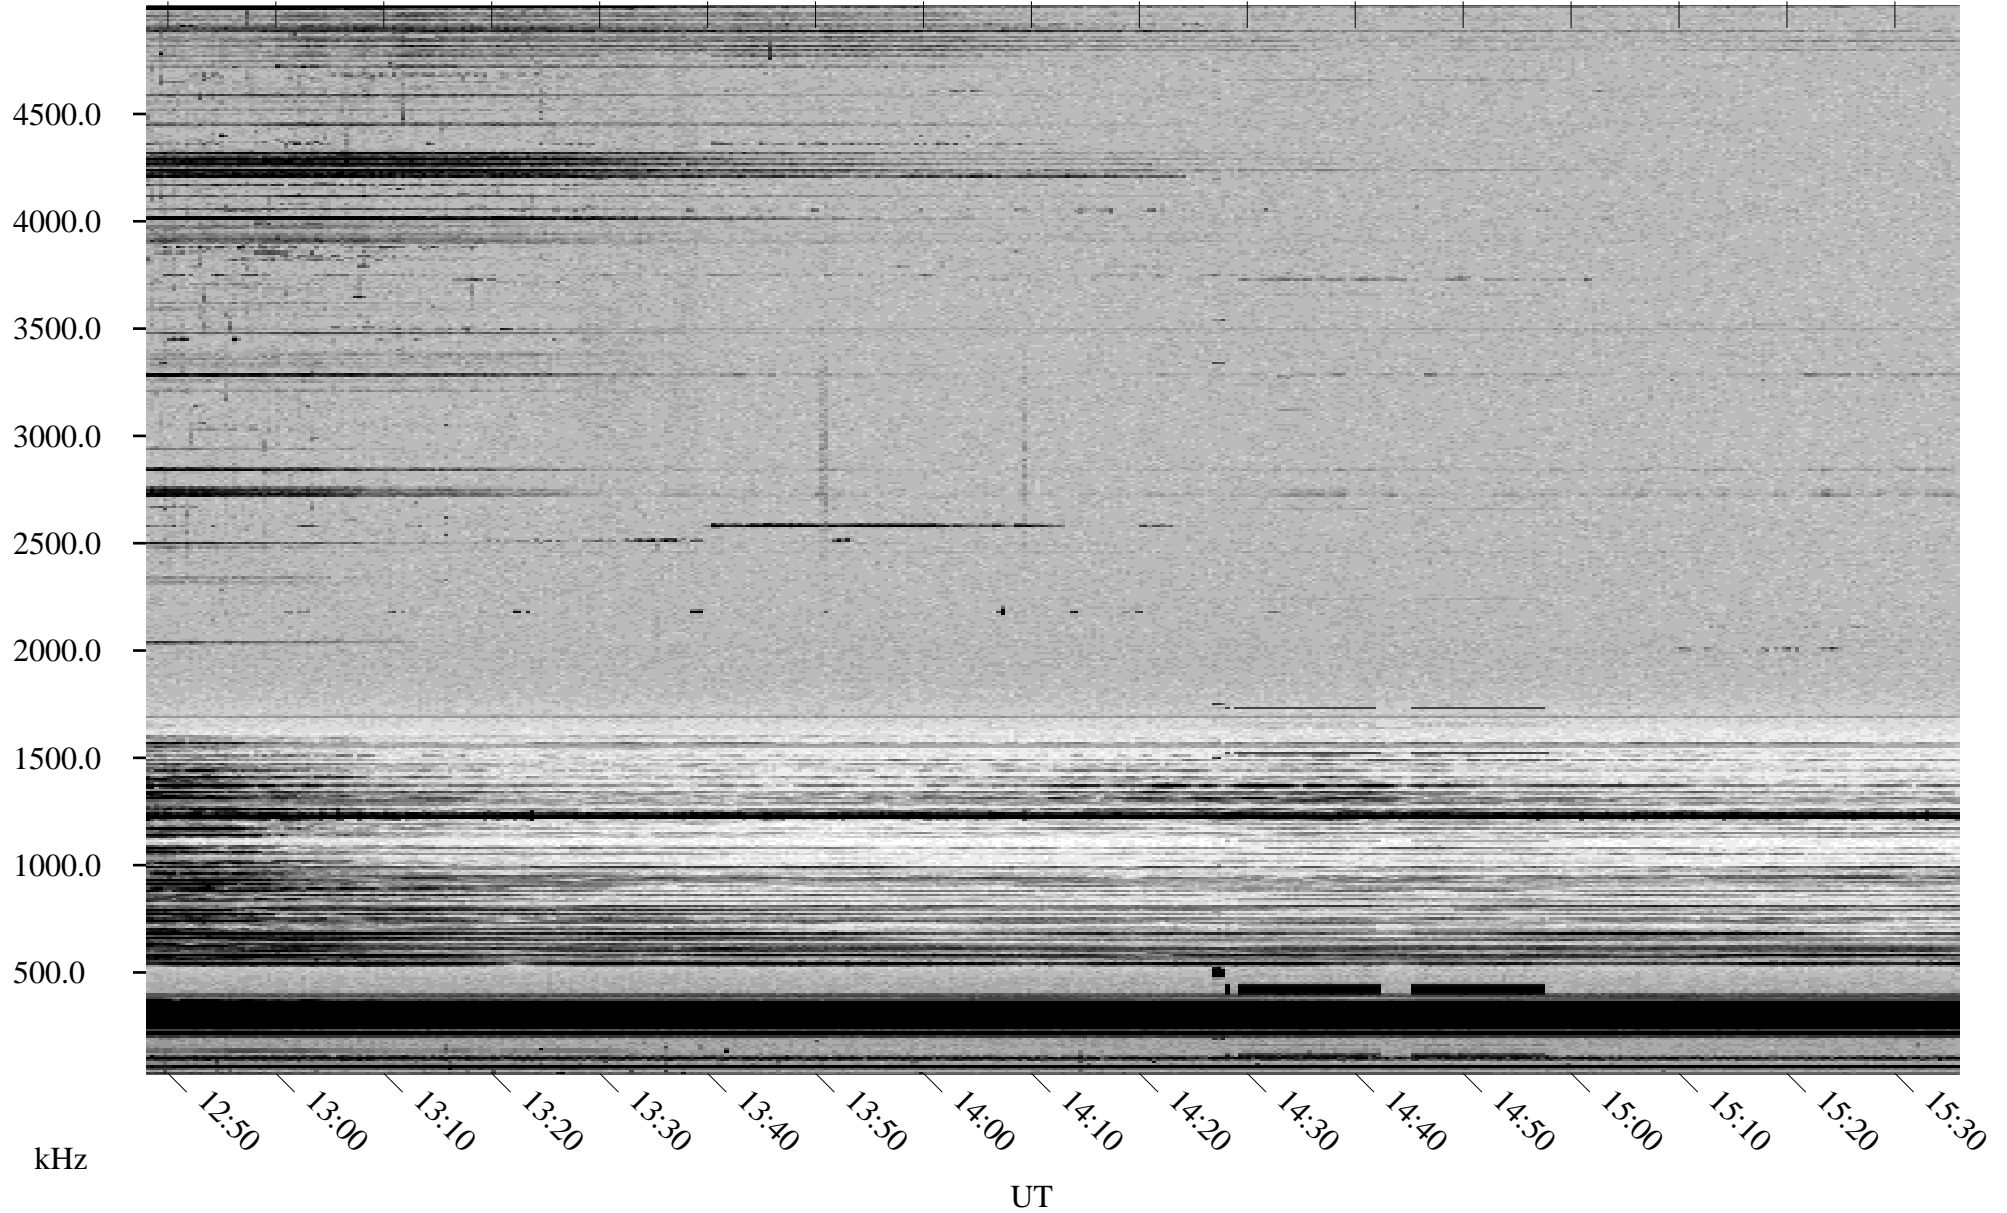

10/25/1998 Churchill, Manitoba

Linear Scale Black = 161 White = 15

ch98298l.r00m max_12

Page 1

10/25/1998 Churchill, Manitoba

Linear Scale Black = 161 White = 15

ch98298l.r00m max_12

Page 2

10/26/1998 Churchill, Manitoba

Linear Scale Black = 161 White = 15

ch98298l.r00m max_12

Page 3

10/26/1998 Churchill, Manitoba

Linear Scale Black = 161 White = 15

ch98298l.r00m max_12

Page 4

10/26/1998 Churchill, Manitoba

Linear Scale Black = 161 White = 15

ch98298l.r00m max_12

10/26/1998 Churchill, Manitoba

Linear Scale Black = 161 White = 15

ch98298l.r00m max_12

Page 6

10/26/1998 Churchill, Manitoba

Linear Scale Black = 161 White = 15

ch98298l.r00m max_12

Page 7

10/26/1998 Churchill, Manitoba

Linear Scale Black = 161 White = 15

ch98298l.r00m max_12