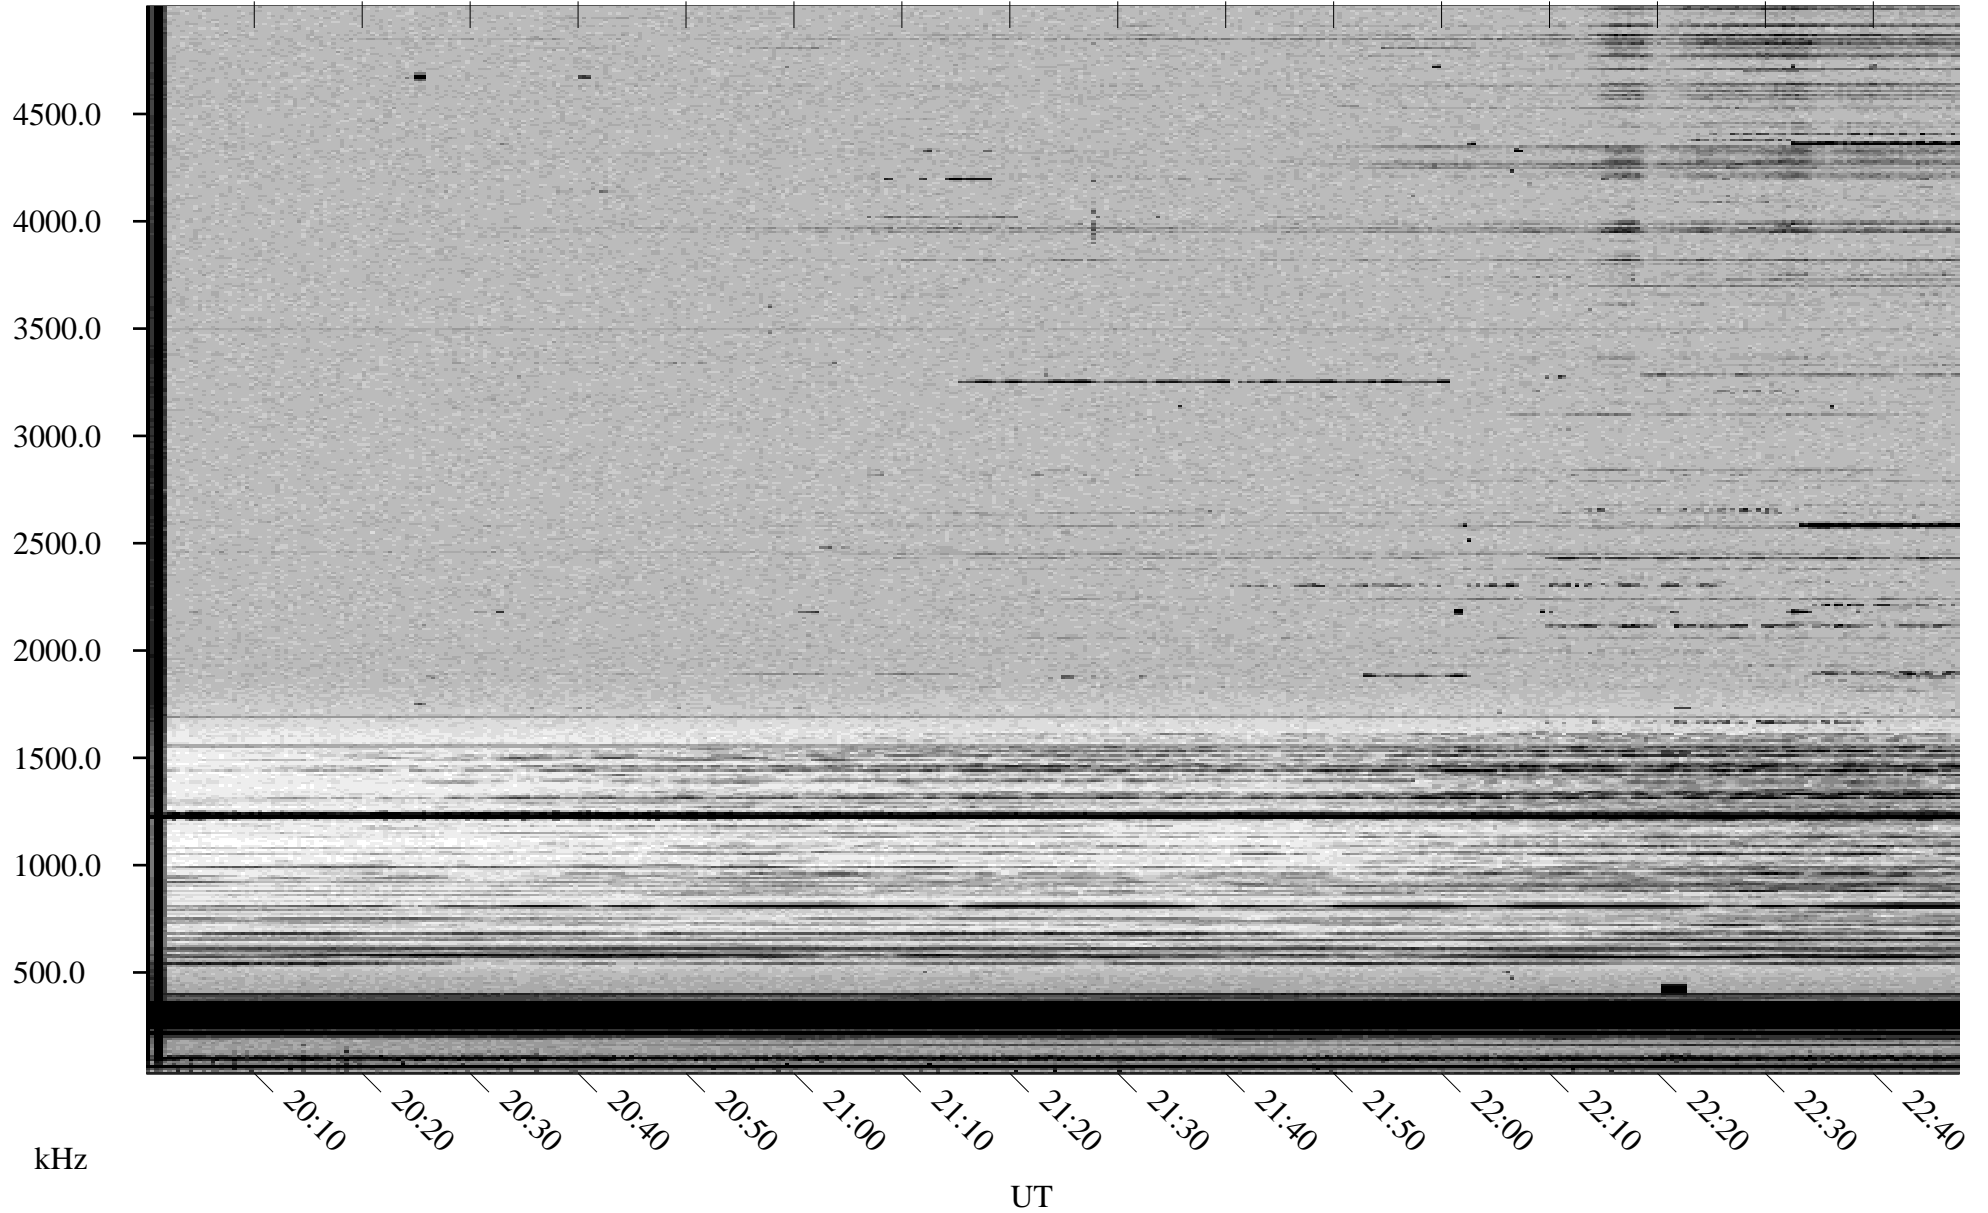

10/25/1998 Churchill, Manitoba

Linear Scale Black = 161 White = 15

ch98298l.r00m max_12

Page 1

10/25/1998 Churchill, Manitoba

Linear Scale Black = 161 White = 15

ch98298l.r00m max_12

Page 2

10/26/1998 Churchill, Manitoba

Linear Scale Black = 161 White = 15

ch98298l.r00m max_12

Page 3

10/26/1998 Churchill, Manitoba

Linear Scale Black = 161 White = 15

ch98298l.r00m max_12

Page 4

10/26/1998 Churchill, Manitoba

Linear Scale Black = 161 White = 15

ch98298l.r00m max_12

10/26/1998 Churchill, Manitoba

Linear Scale Black = 161 White = 15

ch98298l.r00m max_12

Page 6

10/26/1998 Churchill, Manitoba

Linear Scale Black = 161 White = 15

ch98298l.r00m max_12

Page 7

10/26/1998 Churchill, Manitoba

Linear Scale Black = 161 White = 15

ch98298l.r00m max_12