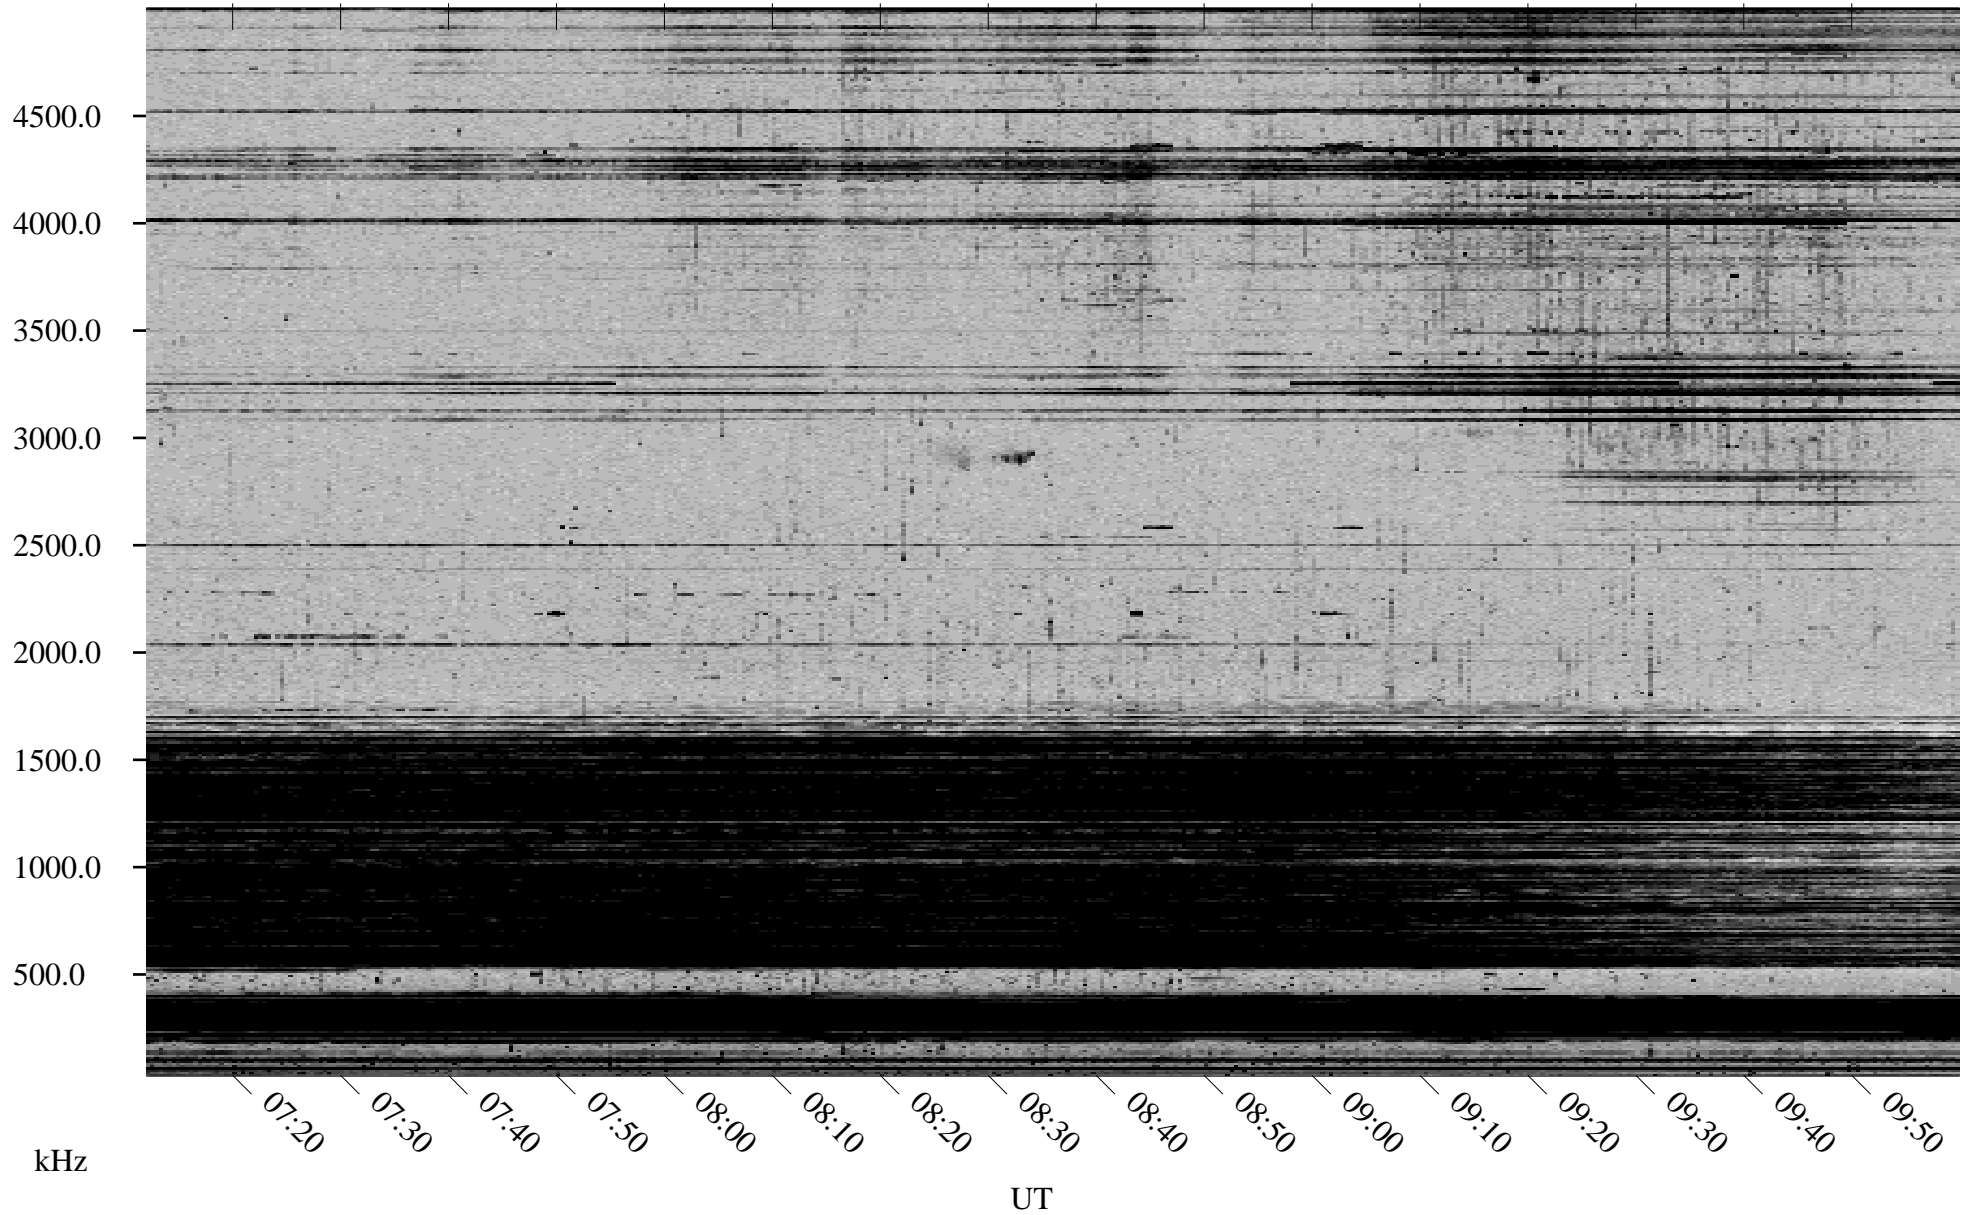

10/25/1998 Churchill, Manitoba

Linear Scale Black = 161 White = 15

ch98298l.r00m max_12

Page 1

10/25/1998 Churchill, Manitoba

Linear Scale Black = 161 White = 15

ch98298l.r00m max_12

Page 2

10/26/1998 Churchill, Manitoba

Linear Scale Black = 161 White = 15

ch98298l.r00m max_12

Page 3

10/26/1998 Churchill, Manitoba

Linear Scale Black = 161 White = 15

ch98298l.r00m max_12

Page 4

10/26/1998 Churchill, Manitoba

Linear Scale Black = 161 White = 15

ch98298l.r00m max_12

10/26/1998 Churchill, Manitoba

Linear Scale Black = 161 White = 15

ch98298l.r00m max_12

Page 6

10/26/1998 Churchill, Manitoba

Linear Scale Black = 161 White = 15

ch98298l.r00m max_12

Page 7

10/26/1998 Churchill, Manitoba

Linear Scale Black = 161 White = 15

ch98298l.r00m max_12