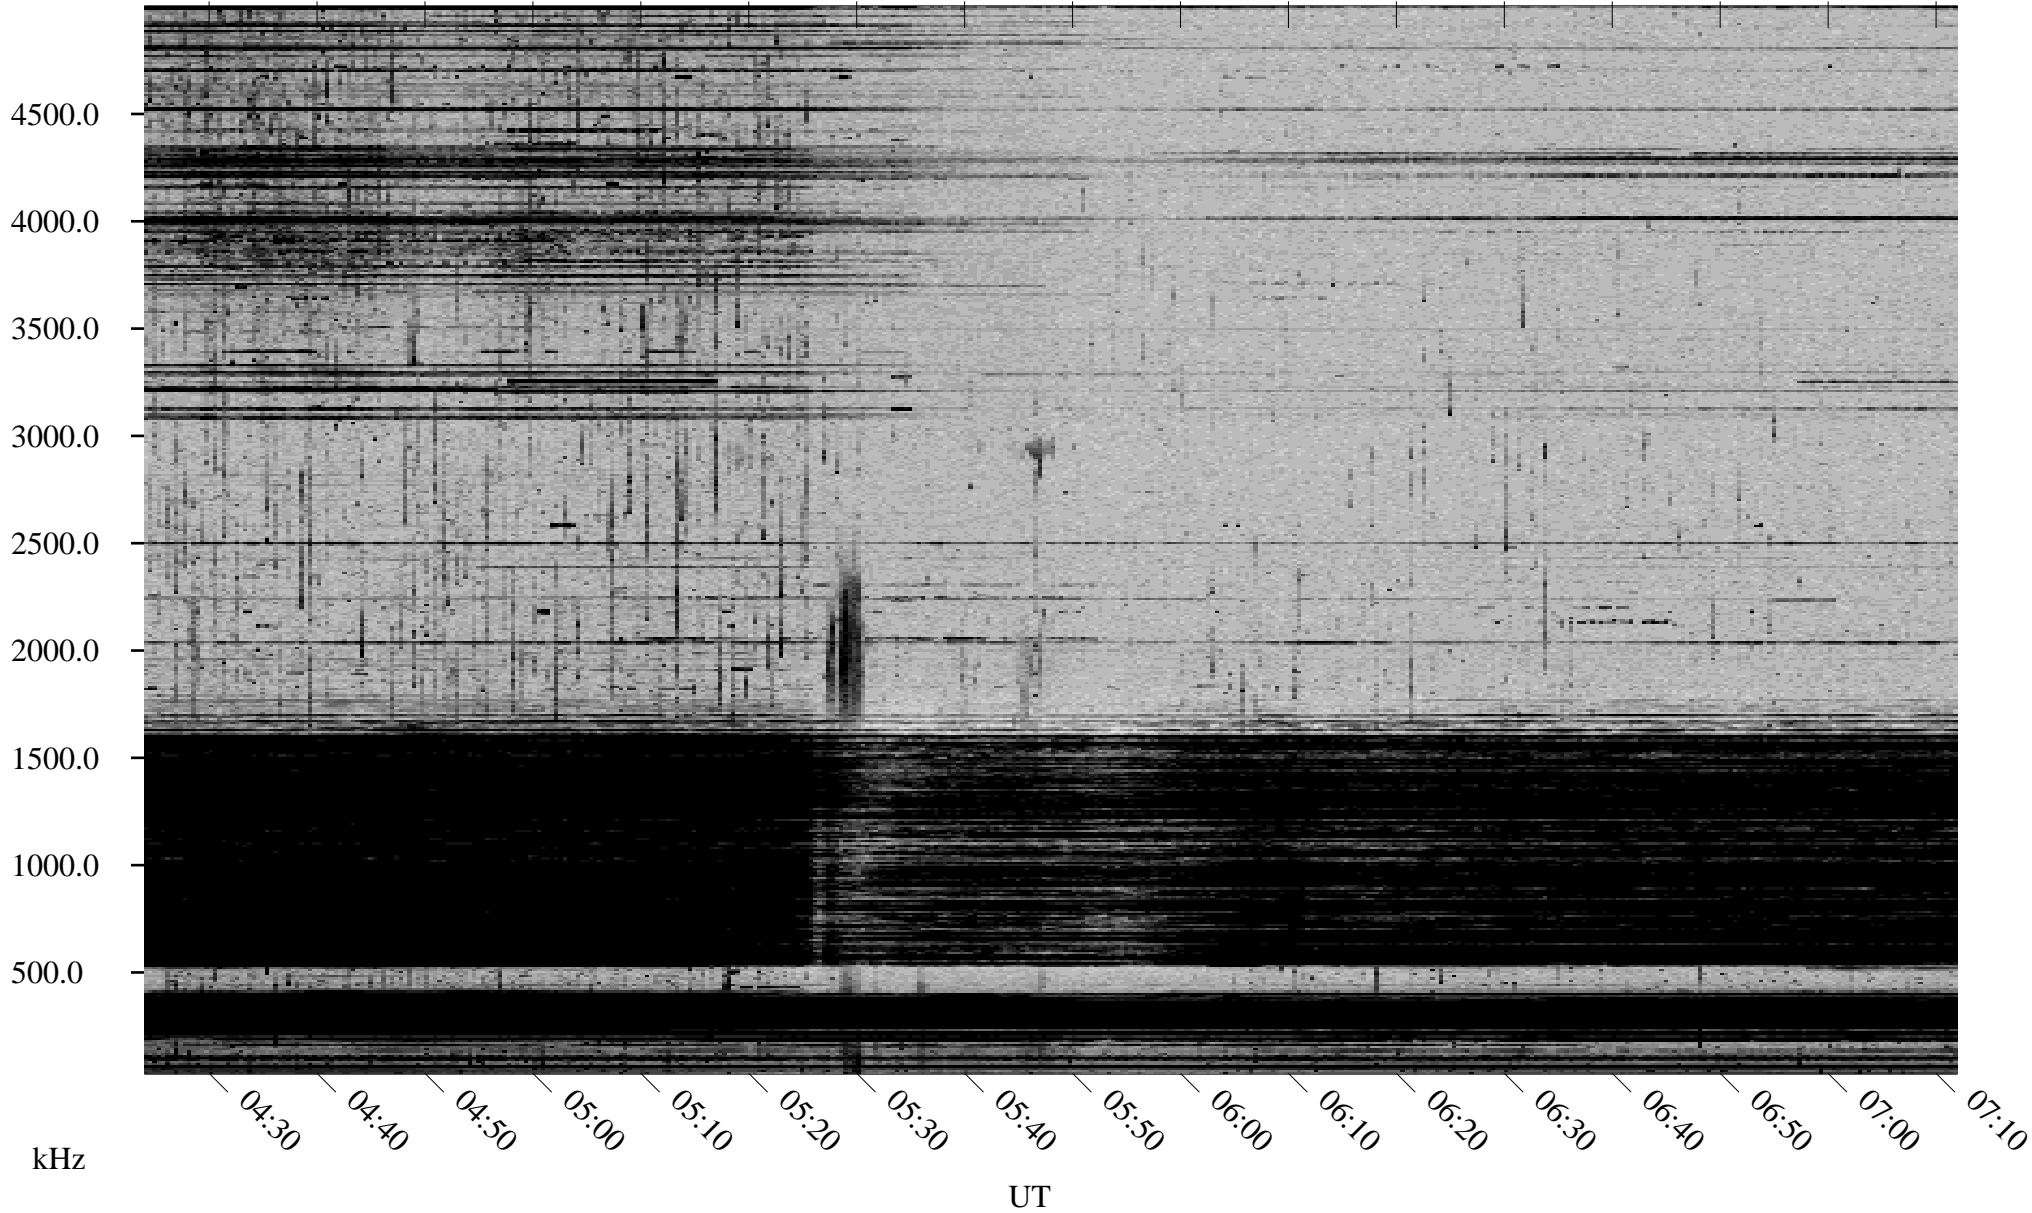

10/25/1998 Churchill, Manitoba

Linear Scale Black = 161 White = 15

ch98298l.r00m max_12

Page 1

10/25/1998 Churchill, Manitoba

Linear Scale Black = 161 White = 15

ch98298l.r00m max_12

Page 2

10/26/1998 Churchill, Manitoba

Linear Scale Black = 161 White = 15

ch98298l.r00m max_12

Page 3

10/26/1998 Churchill, Manitoba

Linear Scale Black = 161 White = 15

ch98298l.r00m max_12

Page 4

10/26/1998 Churchill, Manitoba

Linear Scale Black = 161 White = 15

ch98298l.r00m max_12

10/26/1998 Churchill, Manitoba

Linear Scale Black = 161 White = 15

ch98298l.r00m max_12

Page 6

10/26/1998 Churchill, Manitoba

Linear Scale Black = 161 White = 15

ch98298l.r00m max_12

Page 7

10/26/1998 Churchill, Manitoba

Linear Scale Black = 161 White = 15

ch98298l.r00m max_12