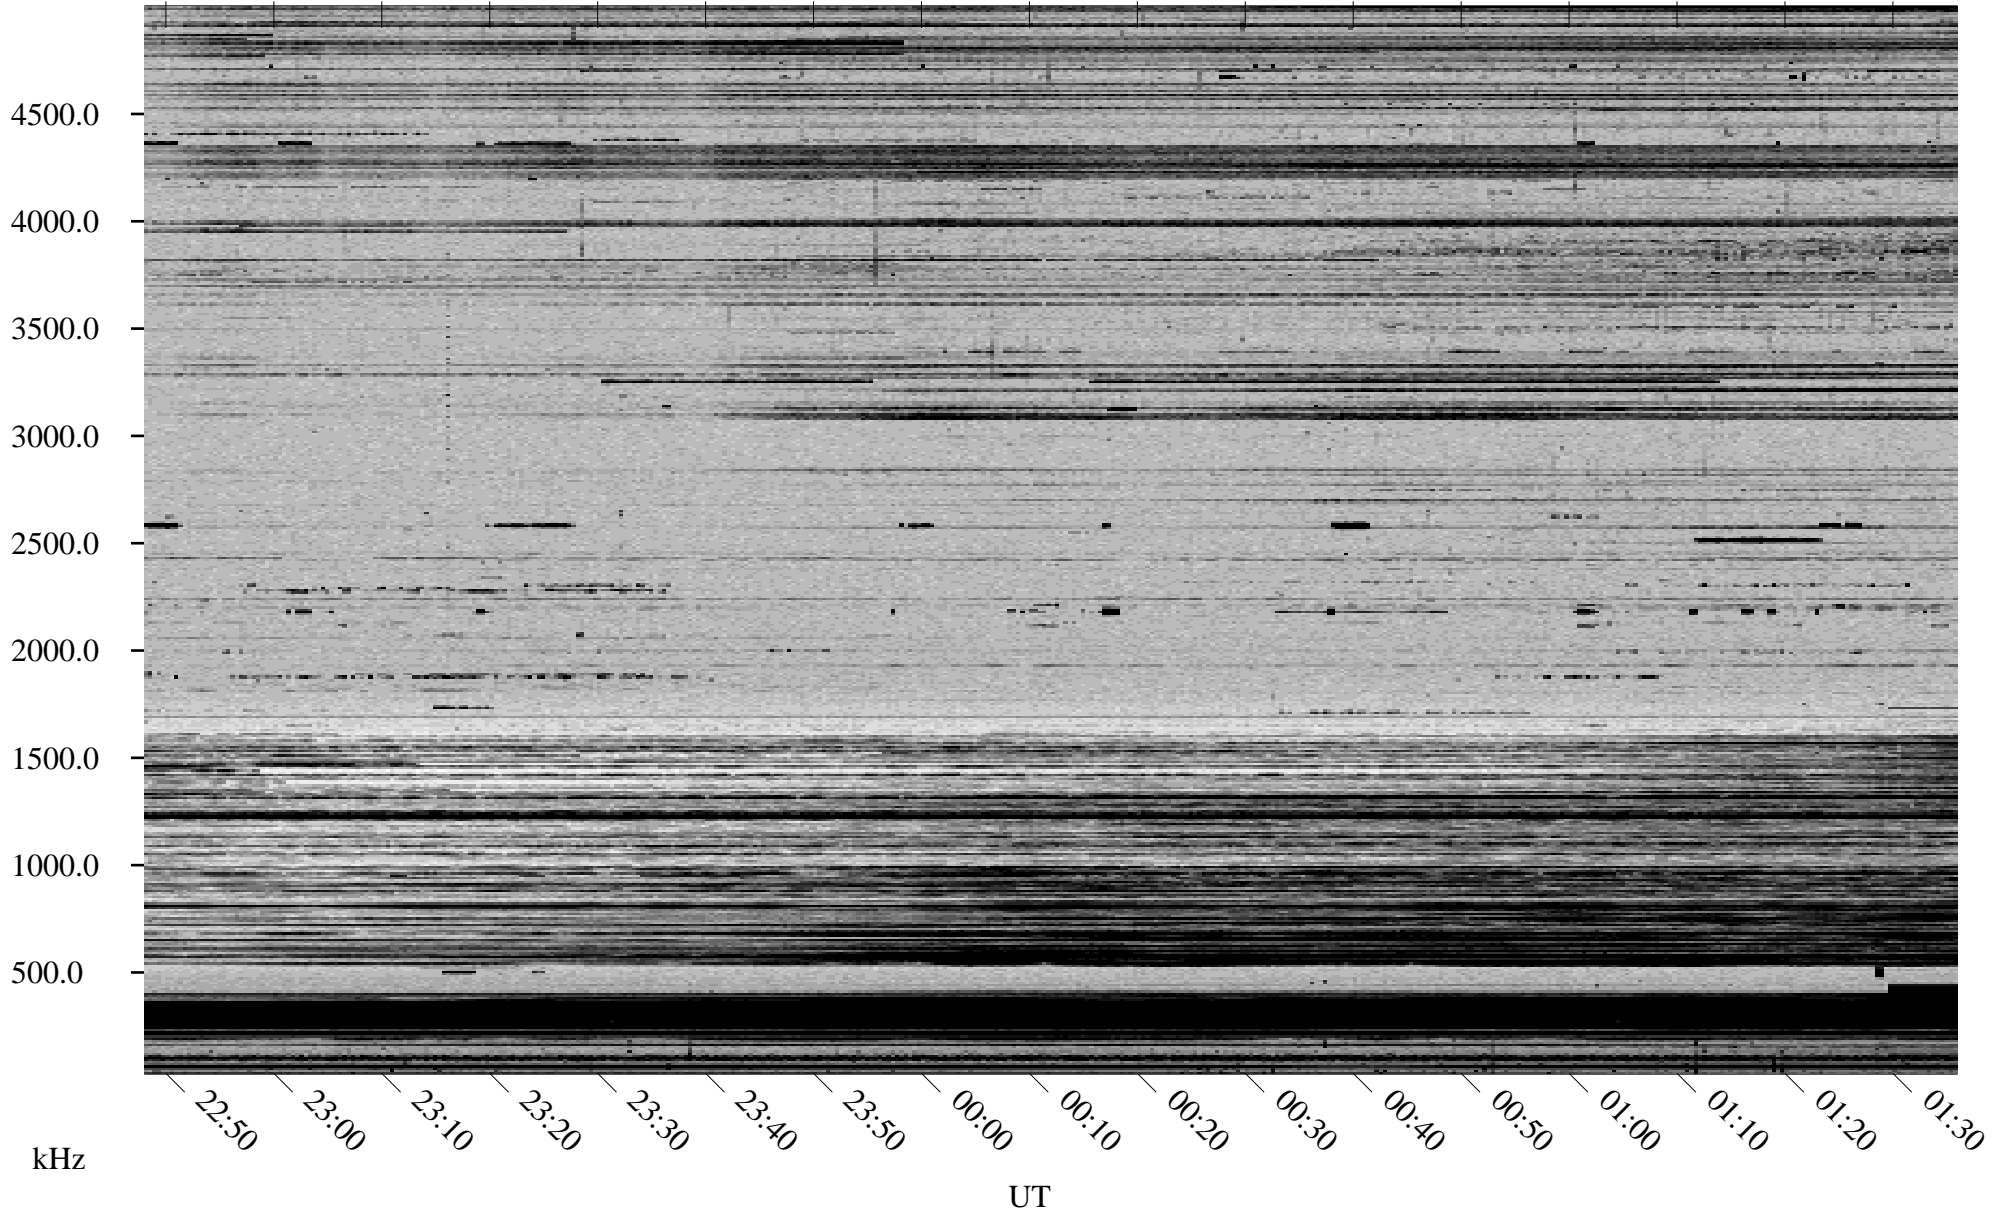

10/25/1998 Churchill, Manitoba

Linear Scale Black = 161 White = 15

ch98298l.r00m max_12

Page 1

10/25/1998 Churchill, Manitoba

Linear Scale Black = 161 White = 15

ch98298l.r00m max_12

Page 2

10/26/1998 Churchill, Manitoba

Linear Scale Black = 161 White = 15

ch98298l.r00m max_12

Page 3

10/26/1998 Churchill, Manitoba

Linear Scale Black = 161 White = 15

ch98298l.r00m max_12

Page 4

10/26/1998 Churchill, Manitoba

Linear Scale Black = 161 White = 15

ch98298l.r00m max_12

10/26/1998 Churchill, Manitoba

Linear Scale Black = 161 White = 15

ch98298l.r00m max_12

Page 6

10/26/1998 Churchill, Manitoba

Linear Scale Black = 161 White = 15

ch98298l.r00m max_12

Page 7

10/26/1998 Churchill, Manitoba

Linear Scale Black = 161 White = 15

ch98298l.r00m max_12