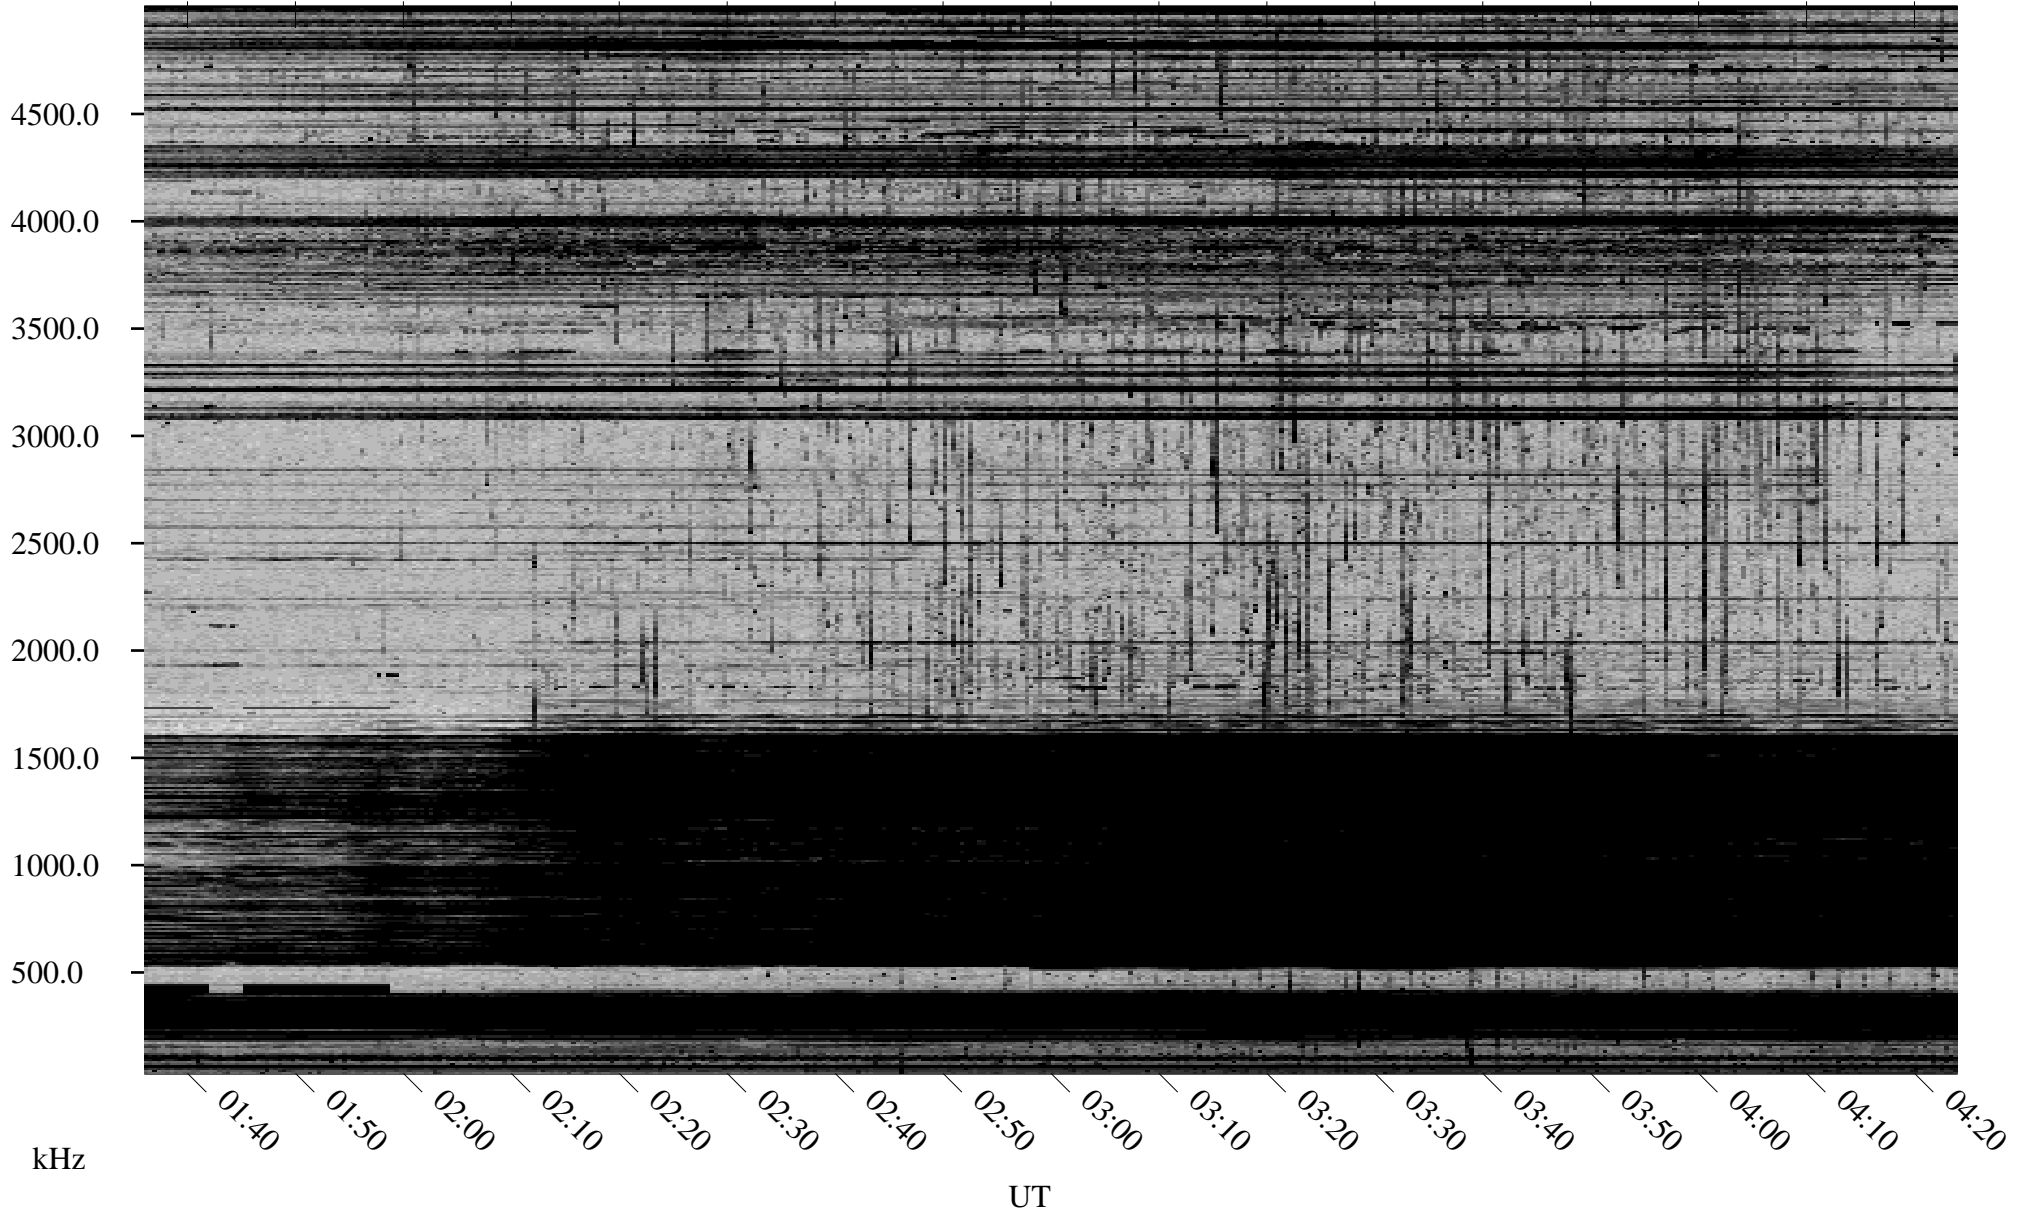

10/25/1998 Churchill, Manitoba

Linear Scale Black = 161 White = 15

ch98298l.r00m max_12

Page 1

10/25/1998 Churchill, Manitoba

Linear Scale Black = 161 White = 15

ch98298l.r00m max_12

Page 2

10/26/1998 Churchill, Manitoba

Linear Scale Black = 161 White = 15

ch98298l.r00m max_12

Page 3

10/26/1998 Churchill, Manitoba

Linear Scale Black = 161 White = 15

ch98298l.r00m max_12

Page 4

10/26/1998 Churchill, Manitoba

Linear Scale Black = 161 White = 15

ch98298l.r00m max_12

10/26/1998 Churchill, Manitoba

Linear Scale Black = 161 White = 15

ch98298l.r00m max_12

Page 6

10/26/1998 Churchill, Manitoba

Linear Scale Black = 161 White = 15

ch98298l.r00m max_12

Page 7

10/26/1998 Churchill, Manitoba

Linear Scale Black = 161 White = 15

ch98298l.r00m max_12