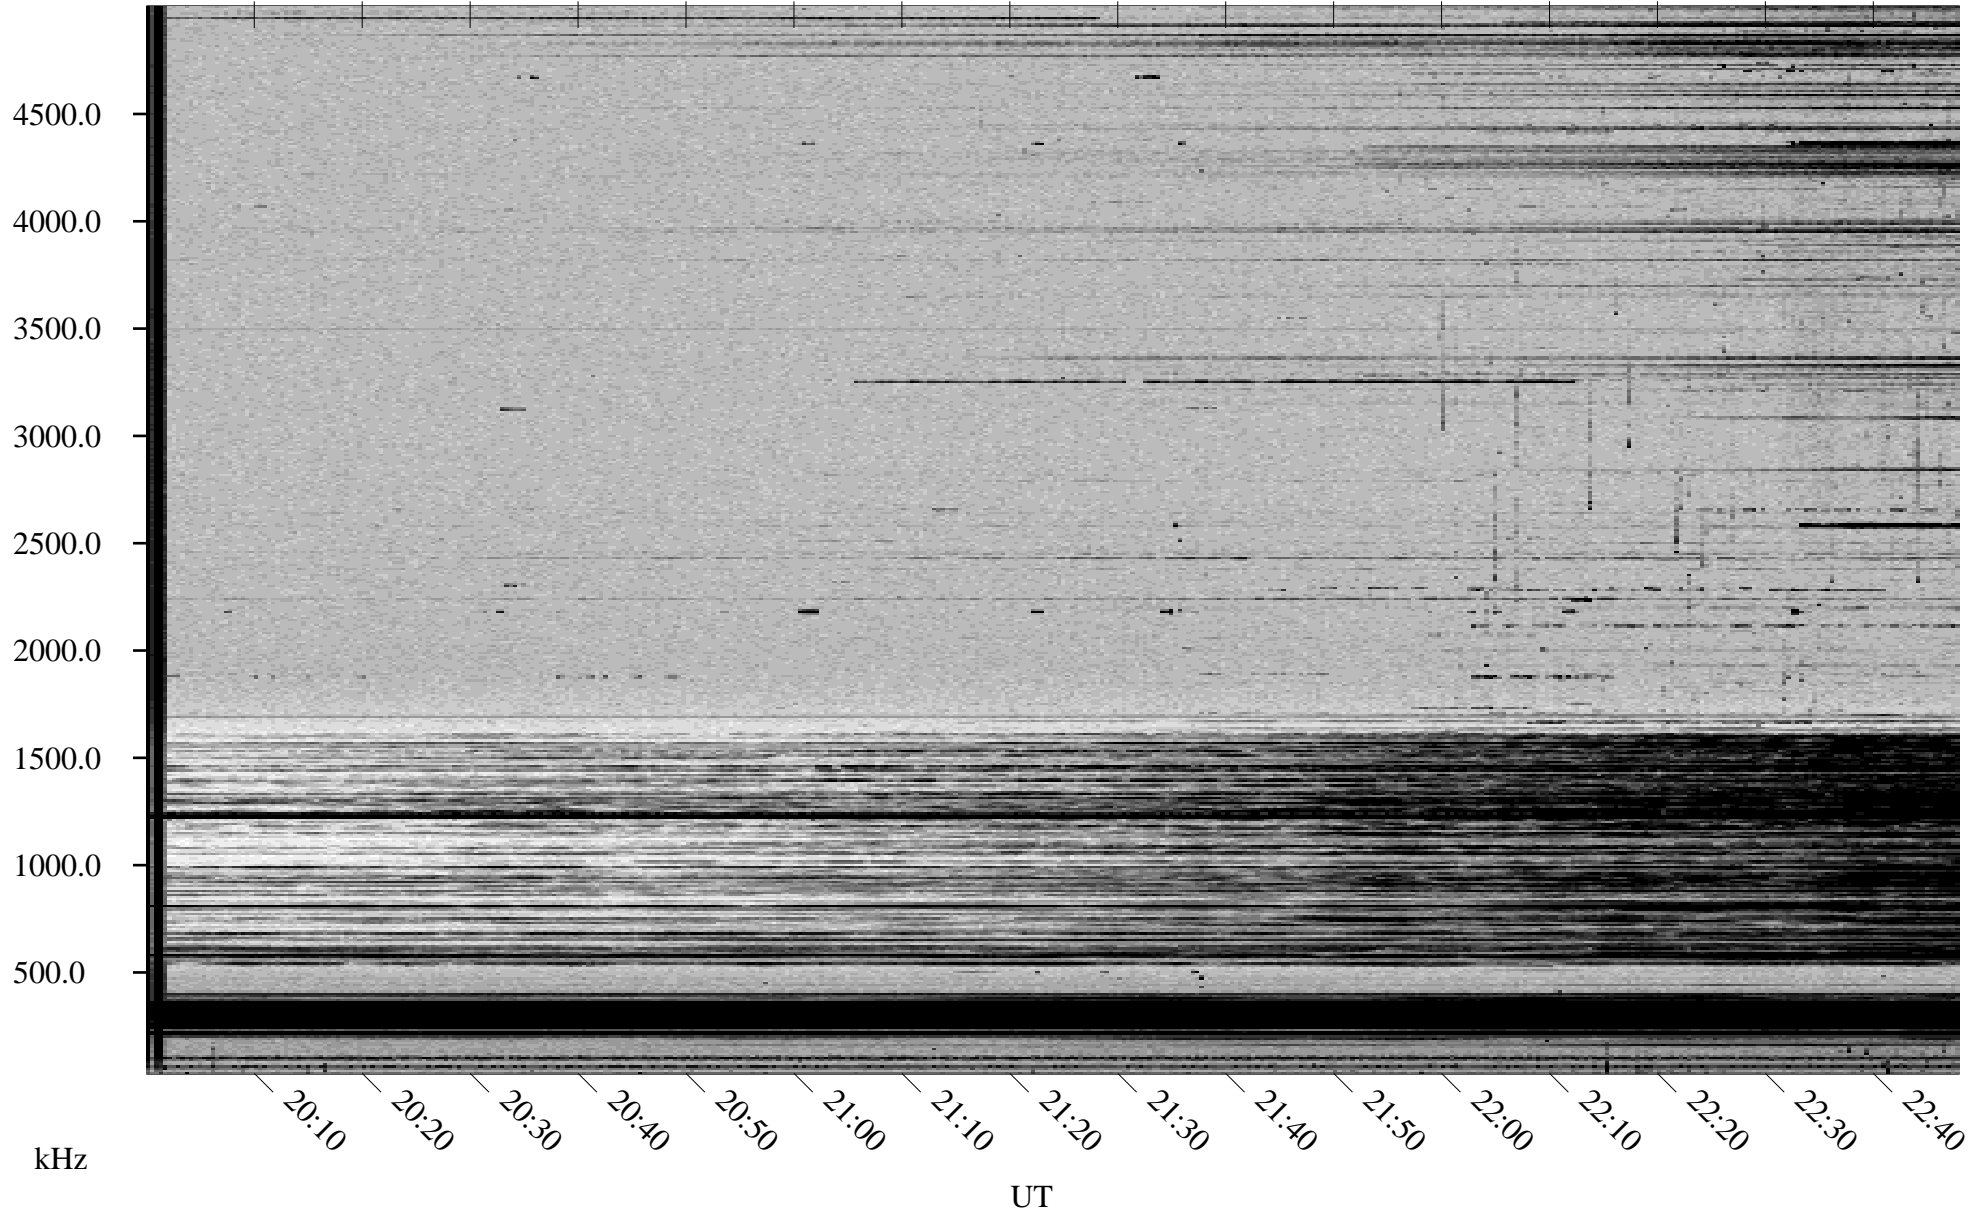

10/26/1998 Churchill, Manitoba

Linear Scale Black = 161 White = 15

ch98299l.r00m max_12

Page 1

10/26/1998 Churchill, Manitoba

Linear Scale Black = 161 White = 15

ch98299l.r00m max_12

Page 2

10/27/1998 Churchill, Manitoba

Linear Scale Black = 161 White = 15

ch98299l.r00m max_12

Page 3

10/27/1998 Churchill, Manitoba

Linear Scale Black = 161 White = 15

ch98299l.r00m max_12

Page 4

10/27/1998 Churchill, Manitoba

Linear Scale Black = 161 White = 15

ch98299l.r00m max_12

Page 5

10/27/1998 Churchill, Manitoba

Linear Scale Black = 161 White = 15

ch98299l.r00m max_12

Page 6

10/27/1998 Churchill, Manitoba

Linear Scale Black = 161 White = 15

ch98299l.r00m max_12

Page 7

10/27/1998 Churchill, Manitoba

Linear Scale Black = 161 White = 15

ch98299l.r00m max_12