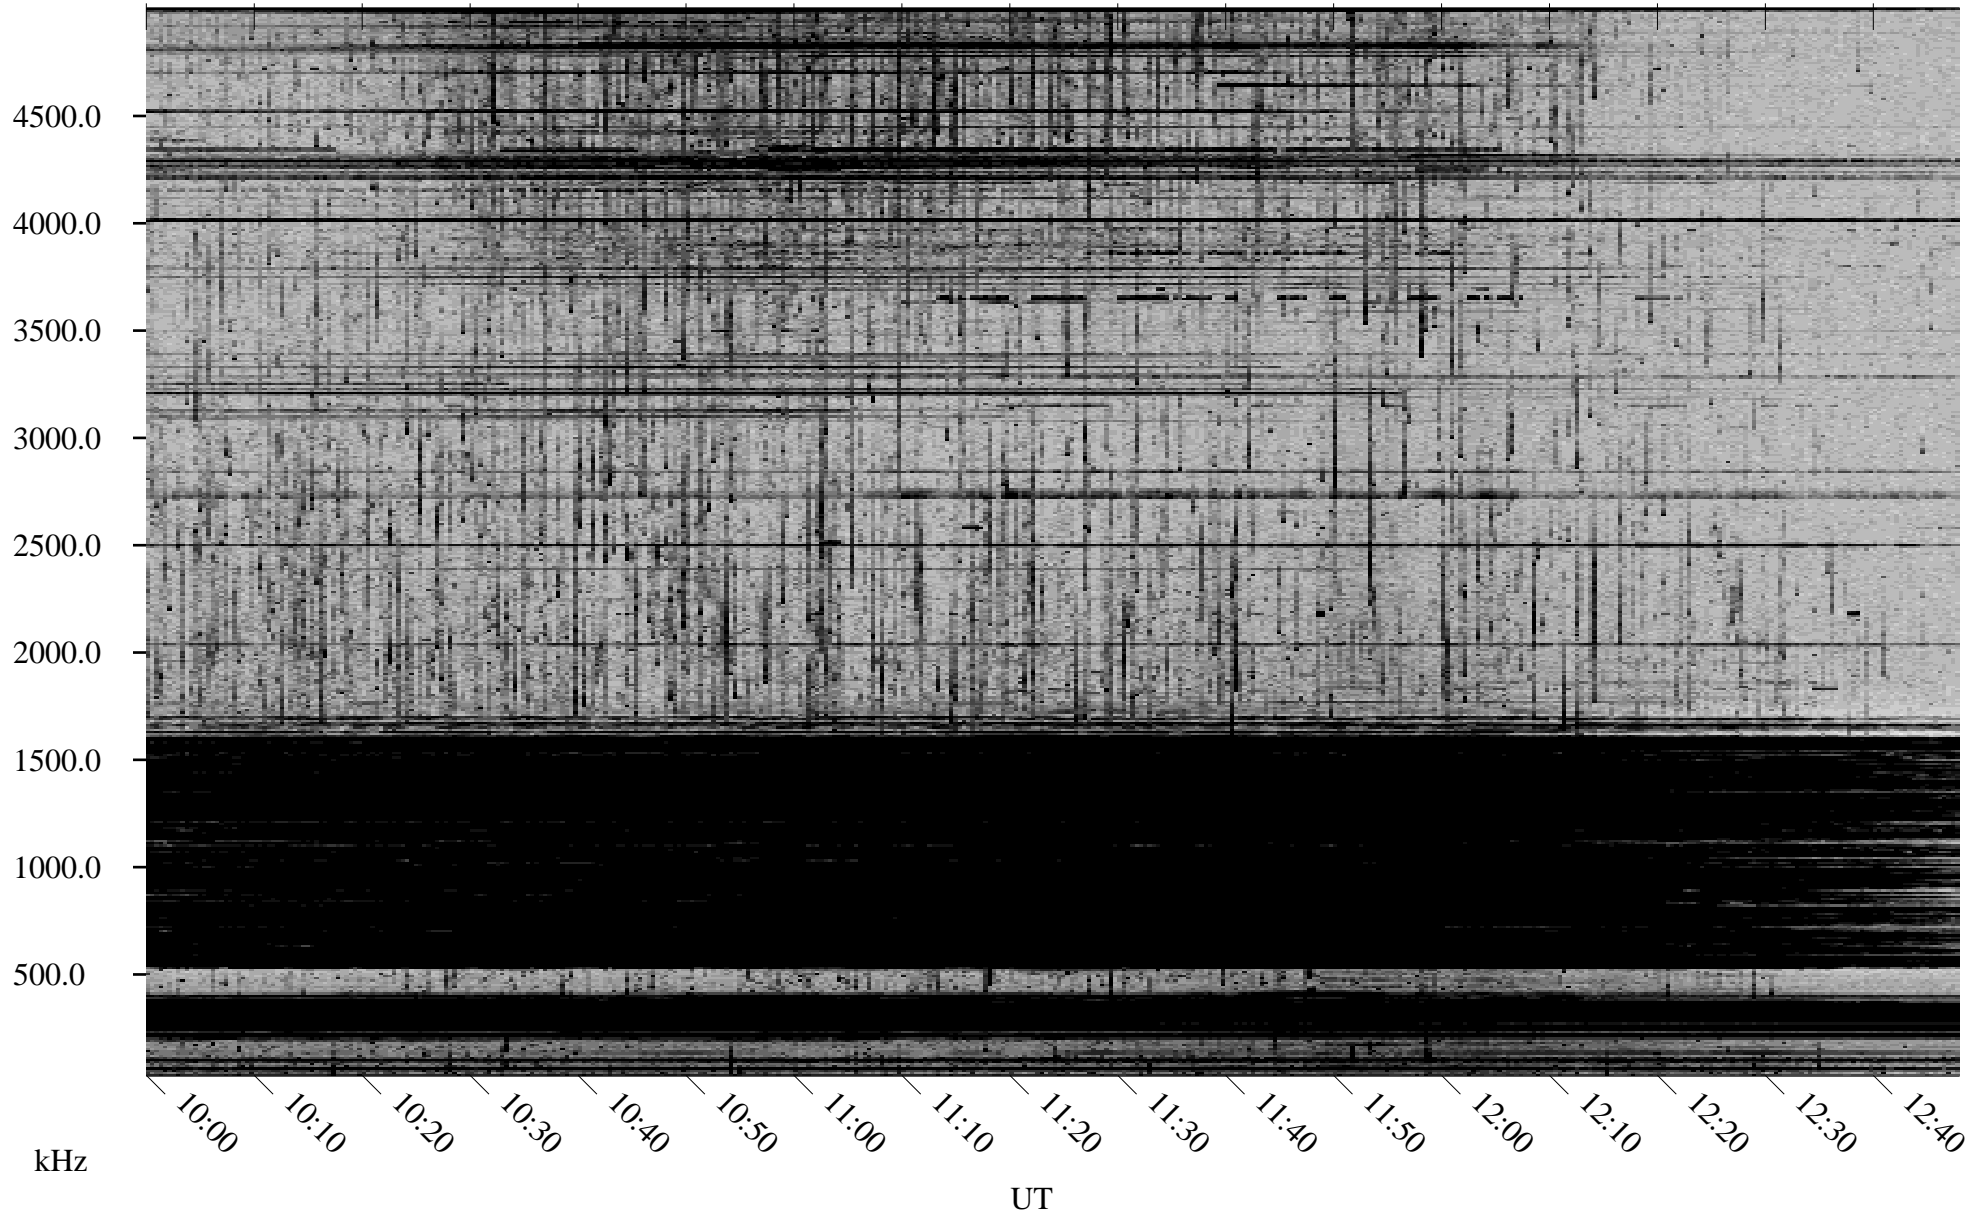

10/26/1998 Churchill, Manitoba

Linear Scale Black = 161 White = 15

ch98299l.r00m max_12

Page 1

10/26/1998 Churchill, Manitoba

Linear Scale Black = 161 White = 15

ch98299l.r00m max_12

Page 2

10/27/1998 Churchill, Manitoba

Linear Scale Black = 161 White = 15

ch98299l.r00m max_12

Page 3

10/27/1998 Churchill, Manitoba

Linear Scale Black = 161 White = 15

ch98299l.r00m max_12

Page 4

10/27/1998 Churchill, Manitoba

Linear Scale Black = 161 White = 15

ch98299l.r00m max_12

Page 5

10/27/1998 Churchill, Manitoba

Linear Scale Black = 161 White = 15

ch98299l.r00m max_12

Page 6

10/27/1998 Churchill, Manitoba

Linear Scale Black = 161 White = 15

ch98299l.r00m max_12

Page 7

10/27/1998 Churchill, Manitoba

Linear Scale Black = 161 White = 15

ch98299l.r00m max_12