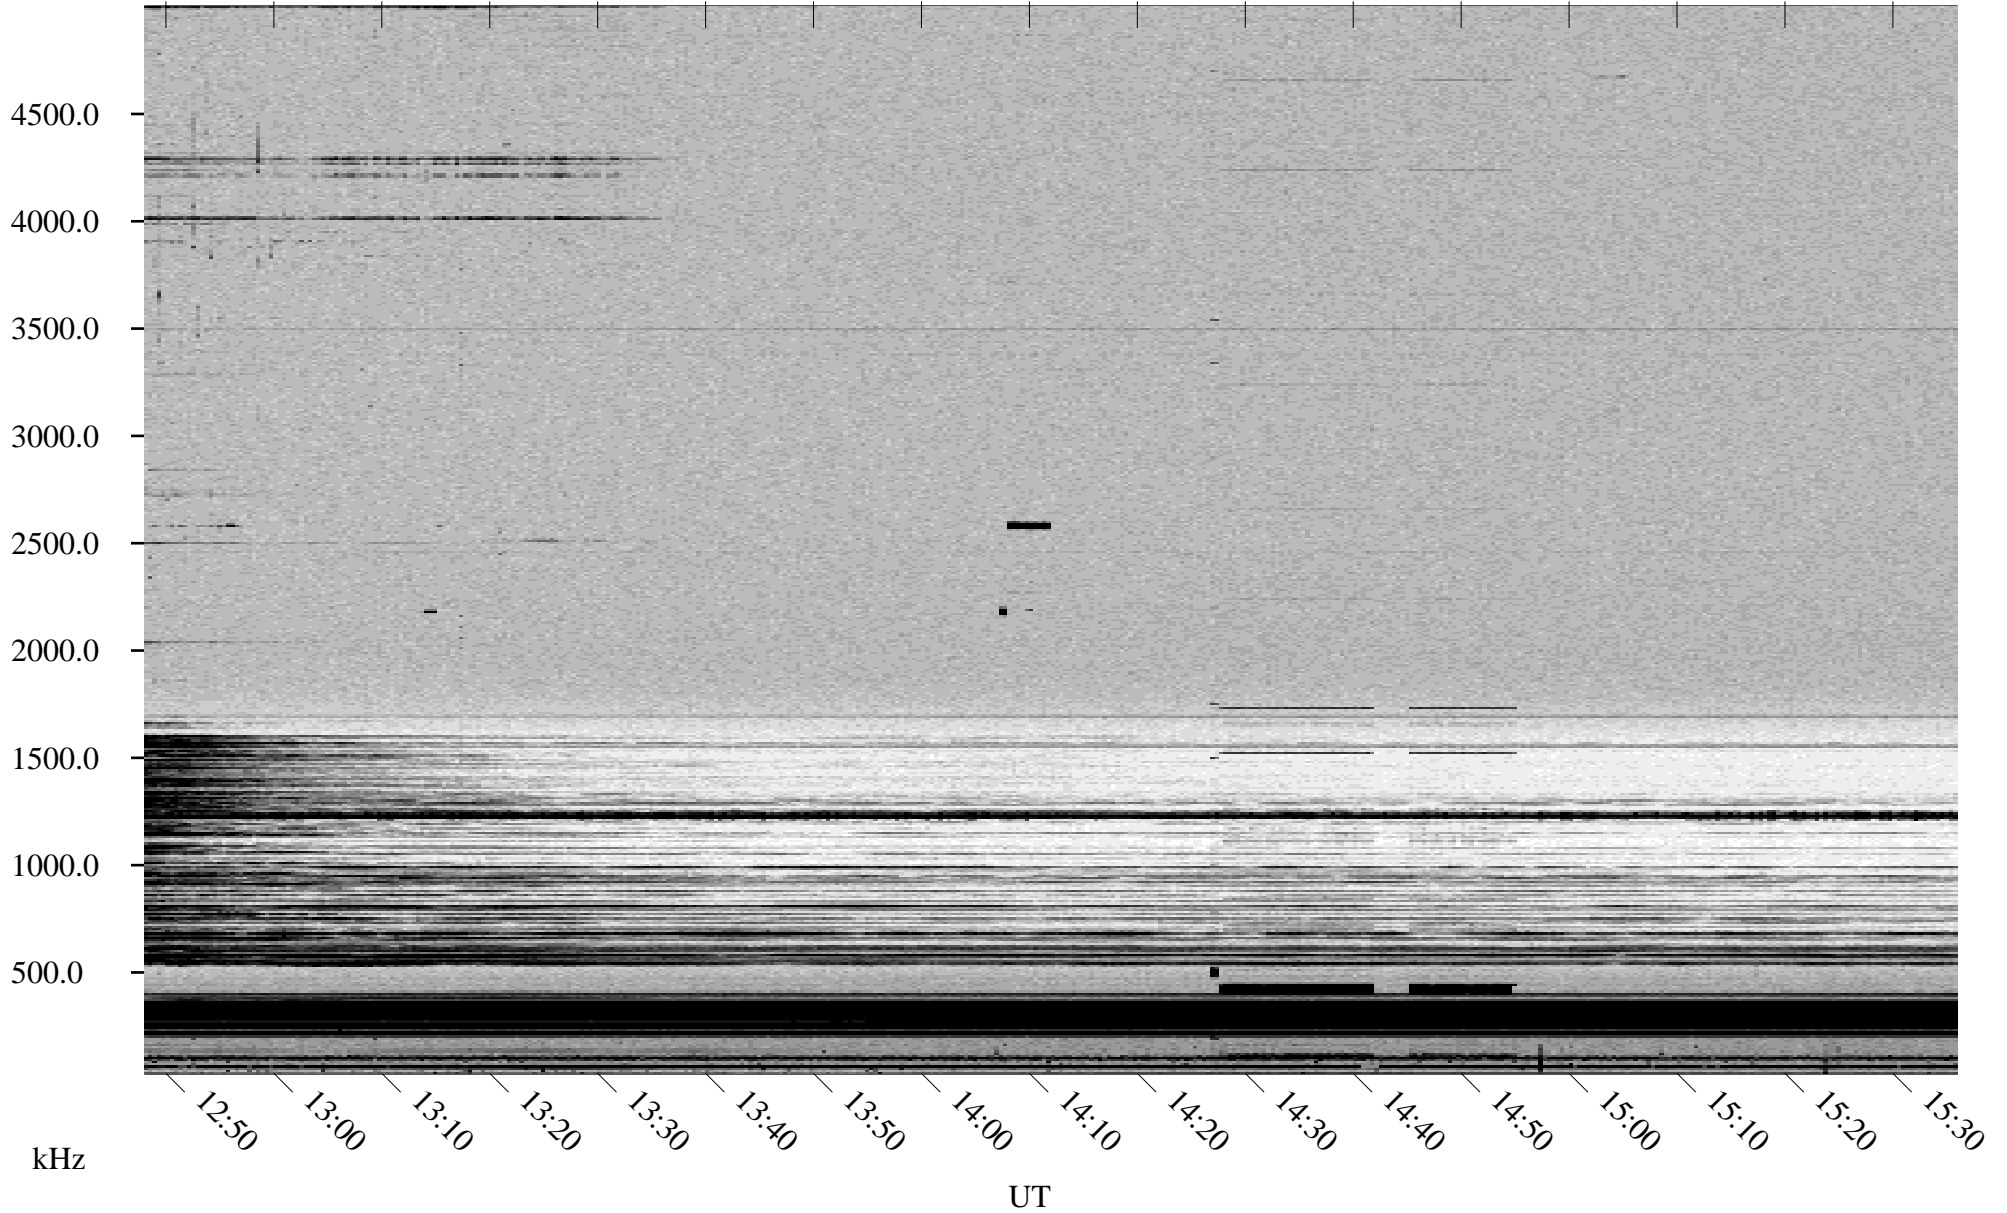

10/26/1998 Churchill, Manitoba

Linear Scale Black = 161 White = 15

ch98299l.r00m max_12

Page 1

10/26/1998 Churchill, Manitoba

Linear Scale Black = 161 White = 15

ch98299l.r00m max_12

Page 2

10/27/1998 Churchill, Manitoba

Linear Scale Black = 161 White = 15

ch98299l.r00m max_12

Page 3

10/27/1998 Churchill, Manitoba

Linear Scale Black = 161 White = 15

ch98299l.r00m max_12

Page 4

10/27/1998 Churchill, Manitoba

Linear Scale Black = 161 White = 15

ch98299l.r00m max_12

Page 5

10/27/1998 Churchill, Manitoba

Linear Scale Black = 161 White = 15

ch98299l.r00m max_12

Page 6

10/27/1998 Churchill, Manitoba

Linear Scale Black = 161 White = 15

ch98299l.r00m max_12

Page 7

10/27/1998 Churchill, Manitoba

Linear Scale Black = 161 White = 15

ch98299l.r00m max_12