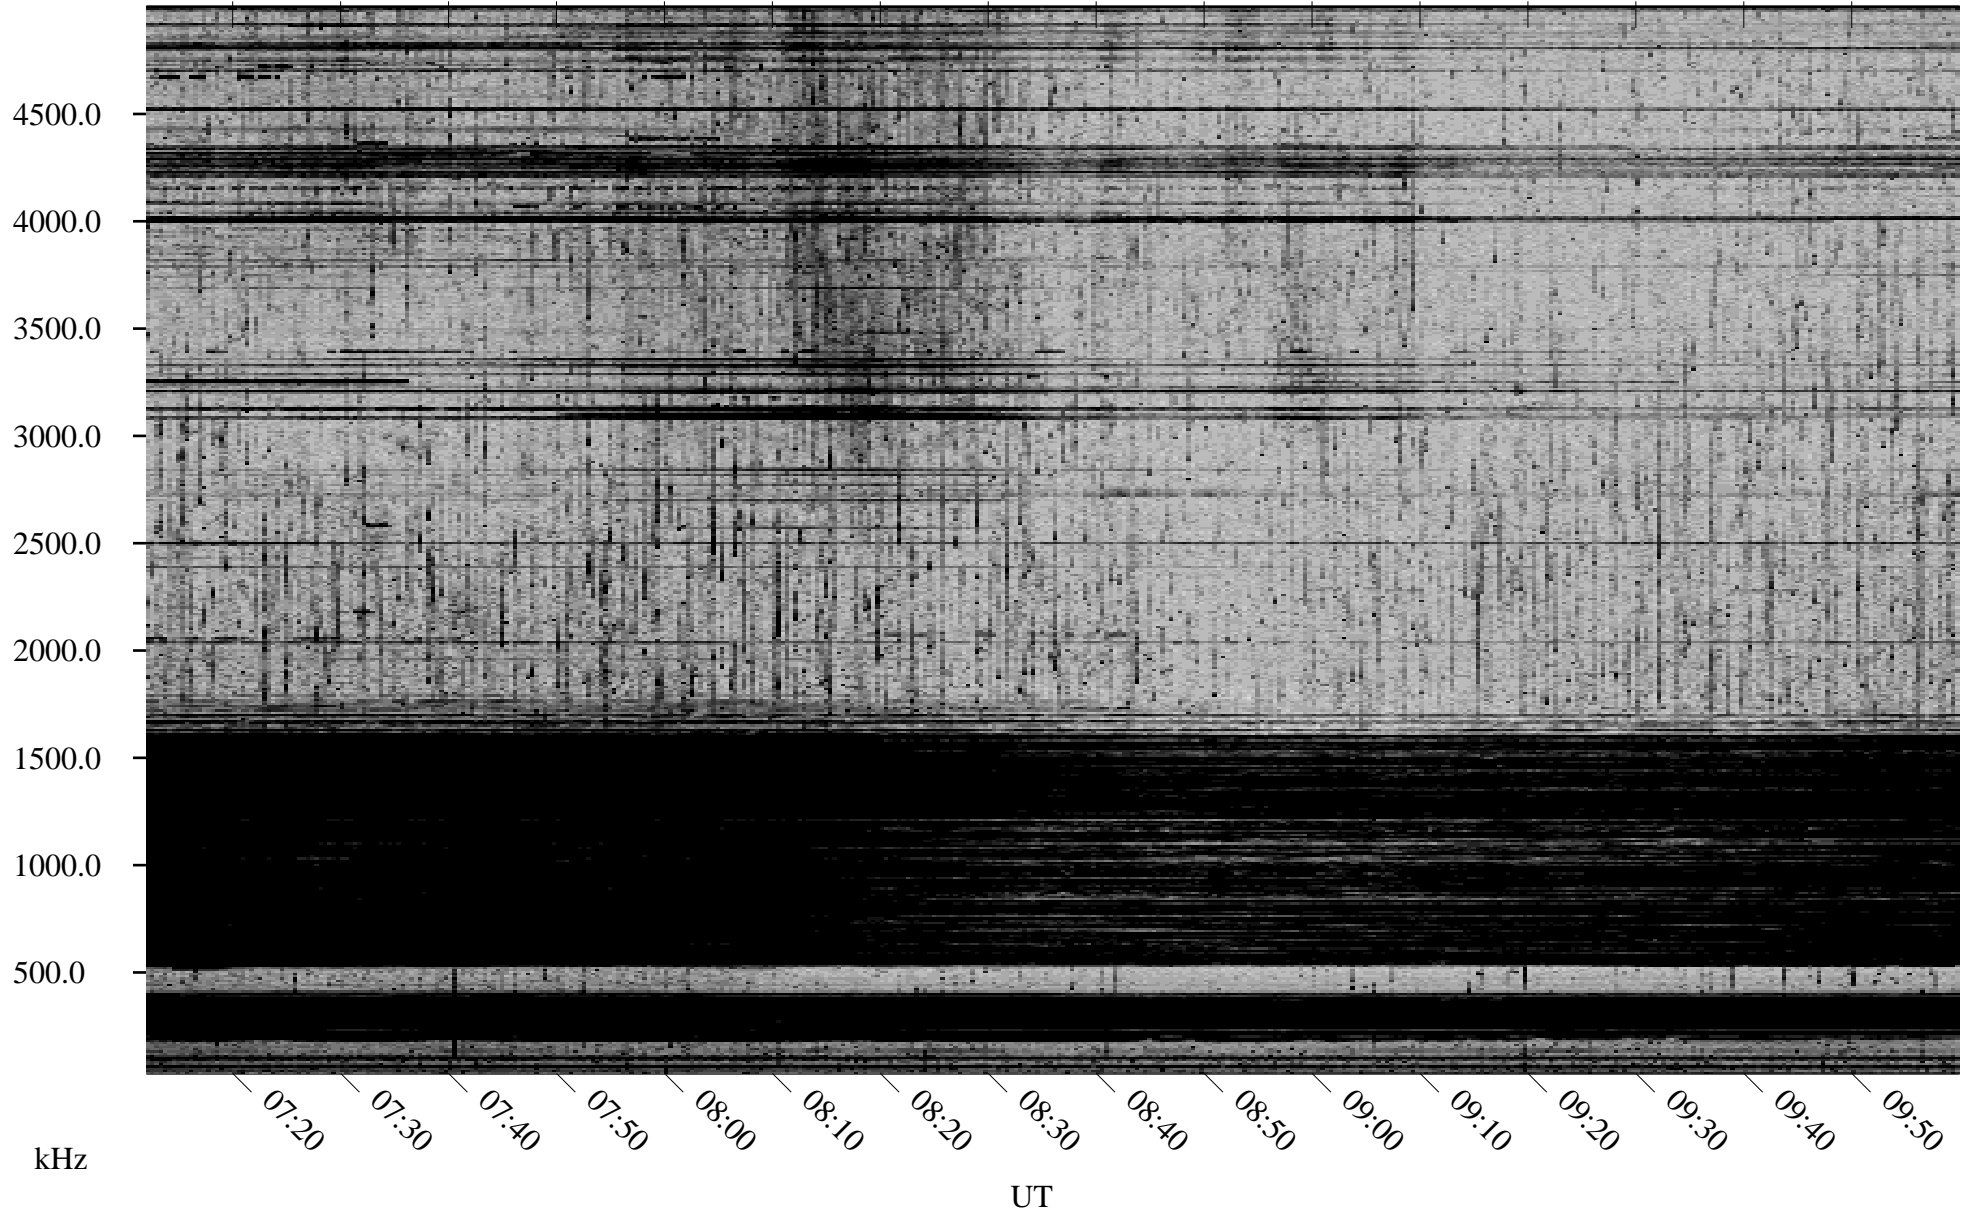

10/26/1998 Churchill, Manitoba

Linear Scale Black = 161 White = 15

ch98299l.r00m max_12

Page 1

10/26/1998 Churchill, Manitoba

Linear Scale Black = 161 White = 15

ch98299l.r00m max_12

Page 2

10/27/1998 Churchill, Manitoba

Linear Scale Black = 161 White = 15

ch98299l.r00m max_12

Page 3

10/27/1998 Churchill, Manitoba

Linear Scale Black = 161 White = 15

ch98299l.r00m max_12

Page 4

10/27/1998 Churchill, Manitoba

Linear Scale Black = 161 White = 15

ch98299l.r00m max_12

Page 5

10/27/1998 Churchill, Manitoba

Linear Scale Black = 161 White = 15

ch98299l.r00m max_12

Page 6

10/27/1998 Churchill, Manitoba

Linear Scale Black = 161 White = 15

ch98299l.r00m max_12

Page 7

10/27/1998 Churchill, Manitoba

Linear Scale Black = 161 White = 15

ch98299l.r00m max_12