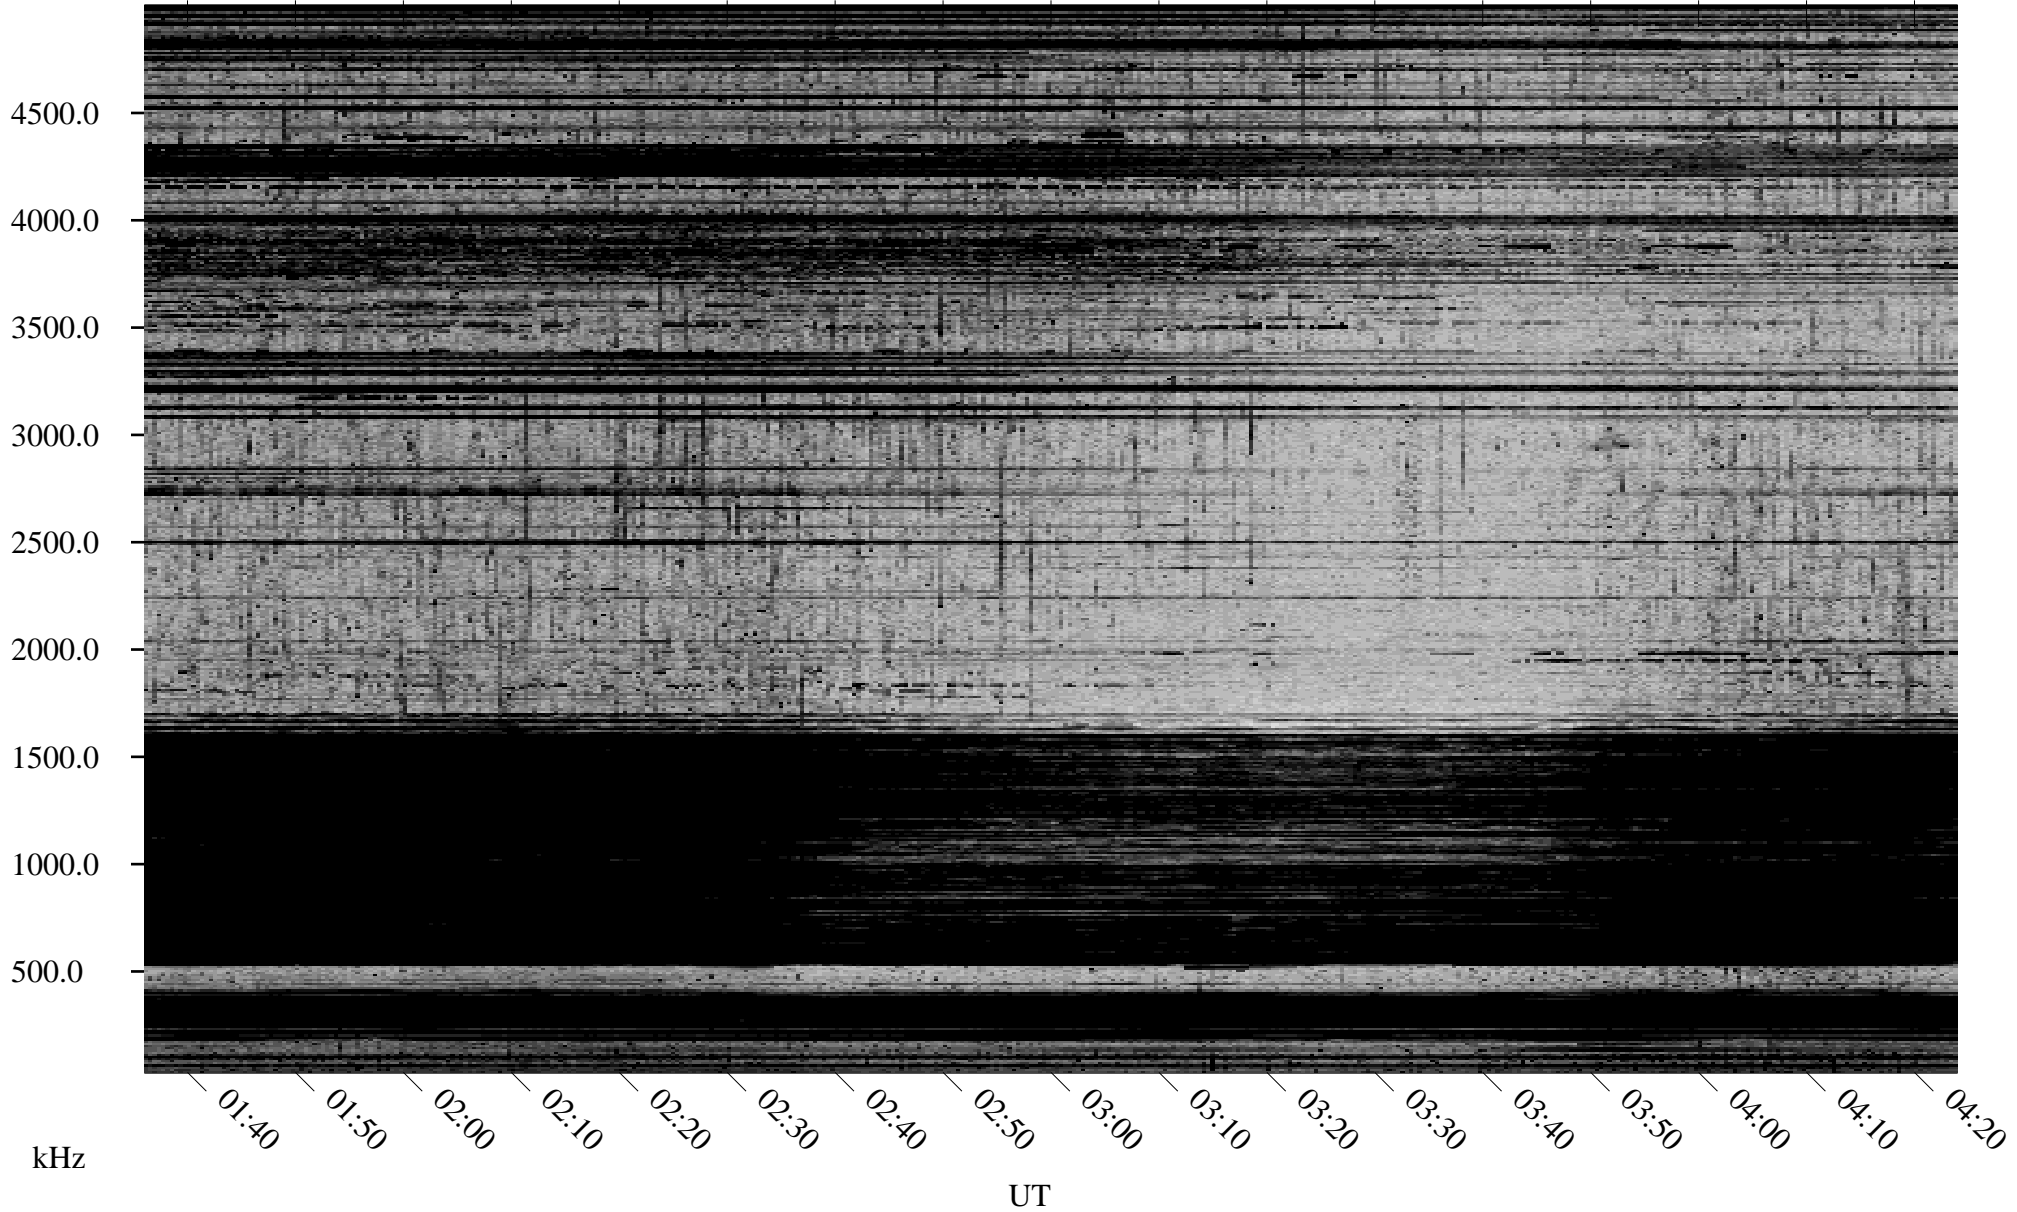

10/26/1998 Churchill, Manitoba

Linear Scale Black = 161 White = 15

ch98299l.r00m max_12

Page 1

10/26/1998 Churchill, Manitoba

Linear Scale Black = 161 White = 15

ch98299l.r00m max_12

Page 2

10/27/1998 Churchill, Manitoba

Linear Scale Black = 161 White = 15

ch98299l.r00m max_12

Page 3

10/27/1998 Churchill, Manitoba

Linear Scale Black = 161 White = 15

ch98299l.r00m max_12

Page 4

10/27/1998 Churchill, Manitoba

Linear Scale Black = 161 White = 15

ch98299l.r00m max_12

Page 5

10/27/1998 Churchill, Manitoba

Linear Scale Black = 161 White = 15

ch98299l.r00m max_12

Page 6

10/27/1998 Churchill, Manitoba

Linear Scale Black = 161 White = 15

ch98299l.r00m max_12

Page 7

10/27/1998 Churchill, Manitoba

Linear Scale Black = 161 White = 15

ch98299l.r00m max_12