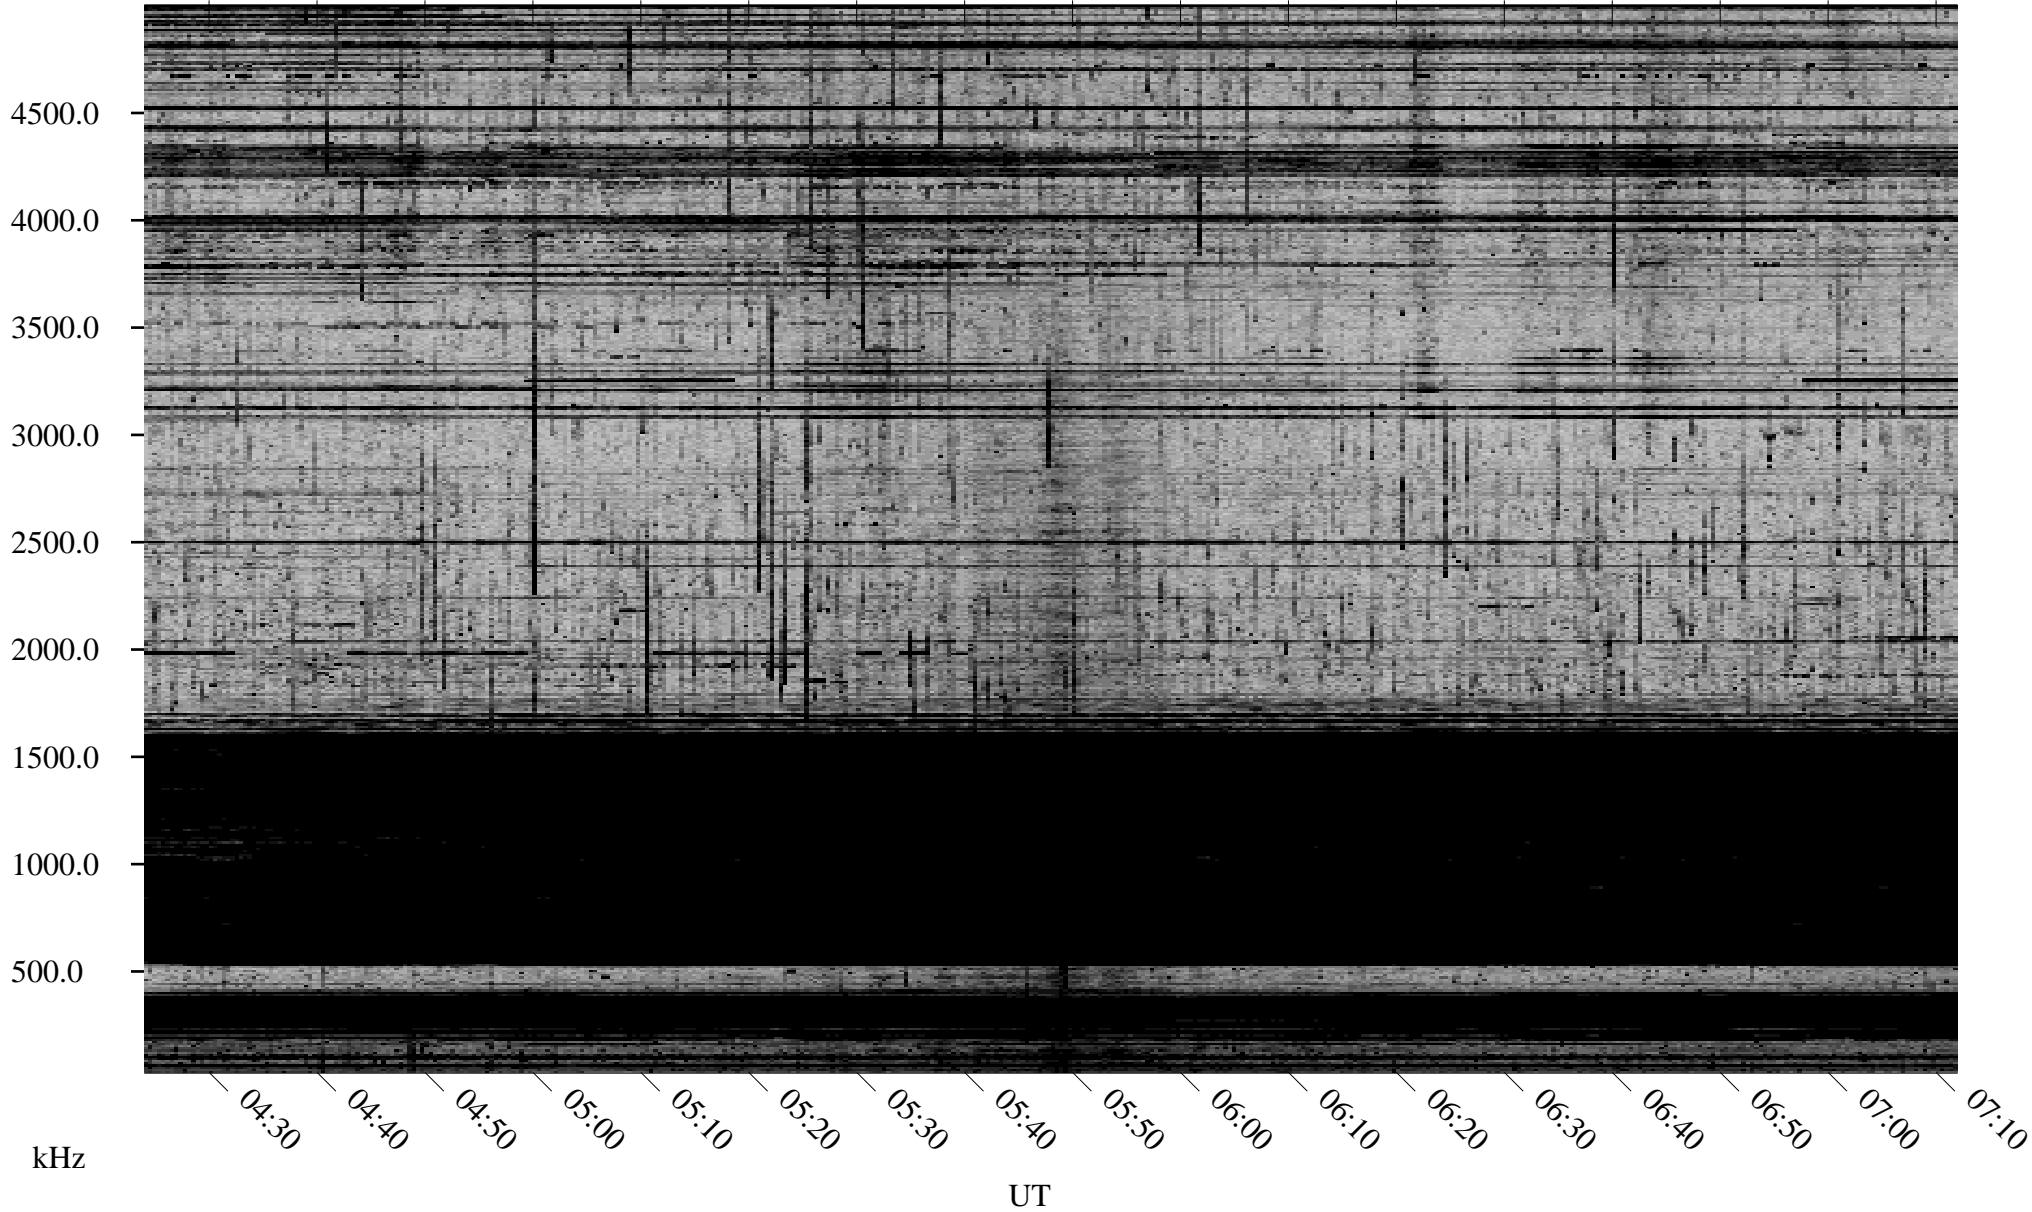

10/26/1998 Churchill, Manitoba

Linear Scale Black = 161 White = 15

ch98299l.r00m max_12

Page 1

10/26/1998 Churchill, Manitoba

Linear Scale Black = 161 White = 15

ch98299l.r00m max_12

Page 2

10/27/1998 Churchill, Manitoba

Linear Scale Black = 161 White = 15

ch98299l.r00m max_12

Page 3

10/27/1998 Churchill, Manitoba

Linear Scale Black = 161 White = 15

ch98299l.r00m max_12

Page 4

10/27/1998 Churchill, Manitoba

Linear Scale Black = 161 White = 15

ch98299l.r00m max_12

Page 5

10/27/1998 Churchill, Manitoba

Linear Scale Black = 161 White = 15

ch98299l.r00m max_12

Page 6

10/27/1998 Churchill, Manitoba

Linear Scale Black = 161 White = 15

ch98299l.r00m max_12

Page 7

10/27/1998 Churchill, Manitoba

Linear Scale Black = 161 White = 15

ch98299l.r00m max_12