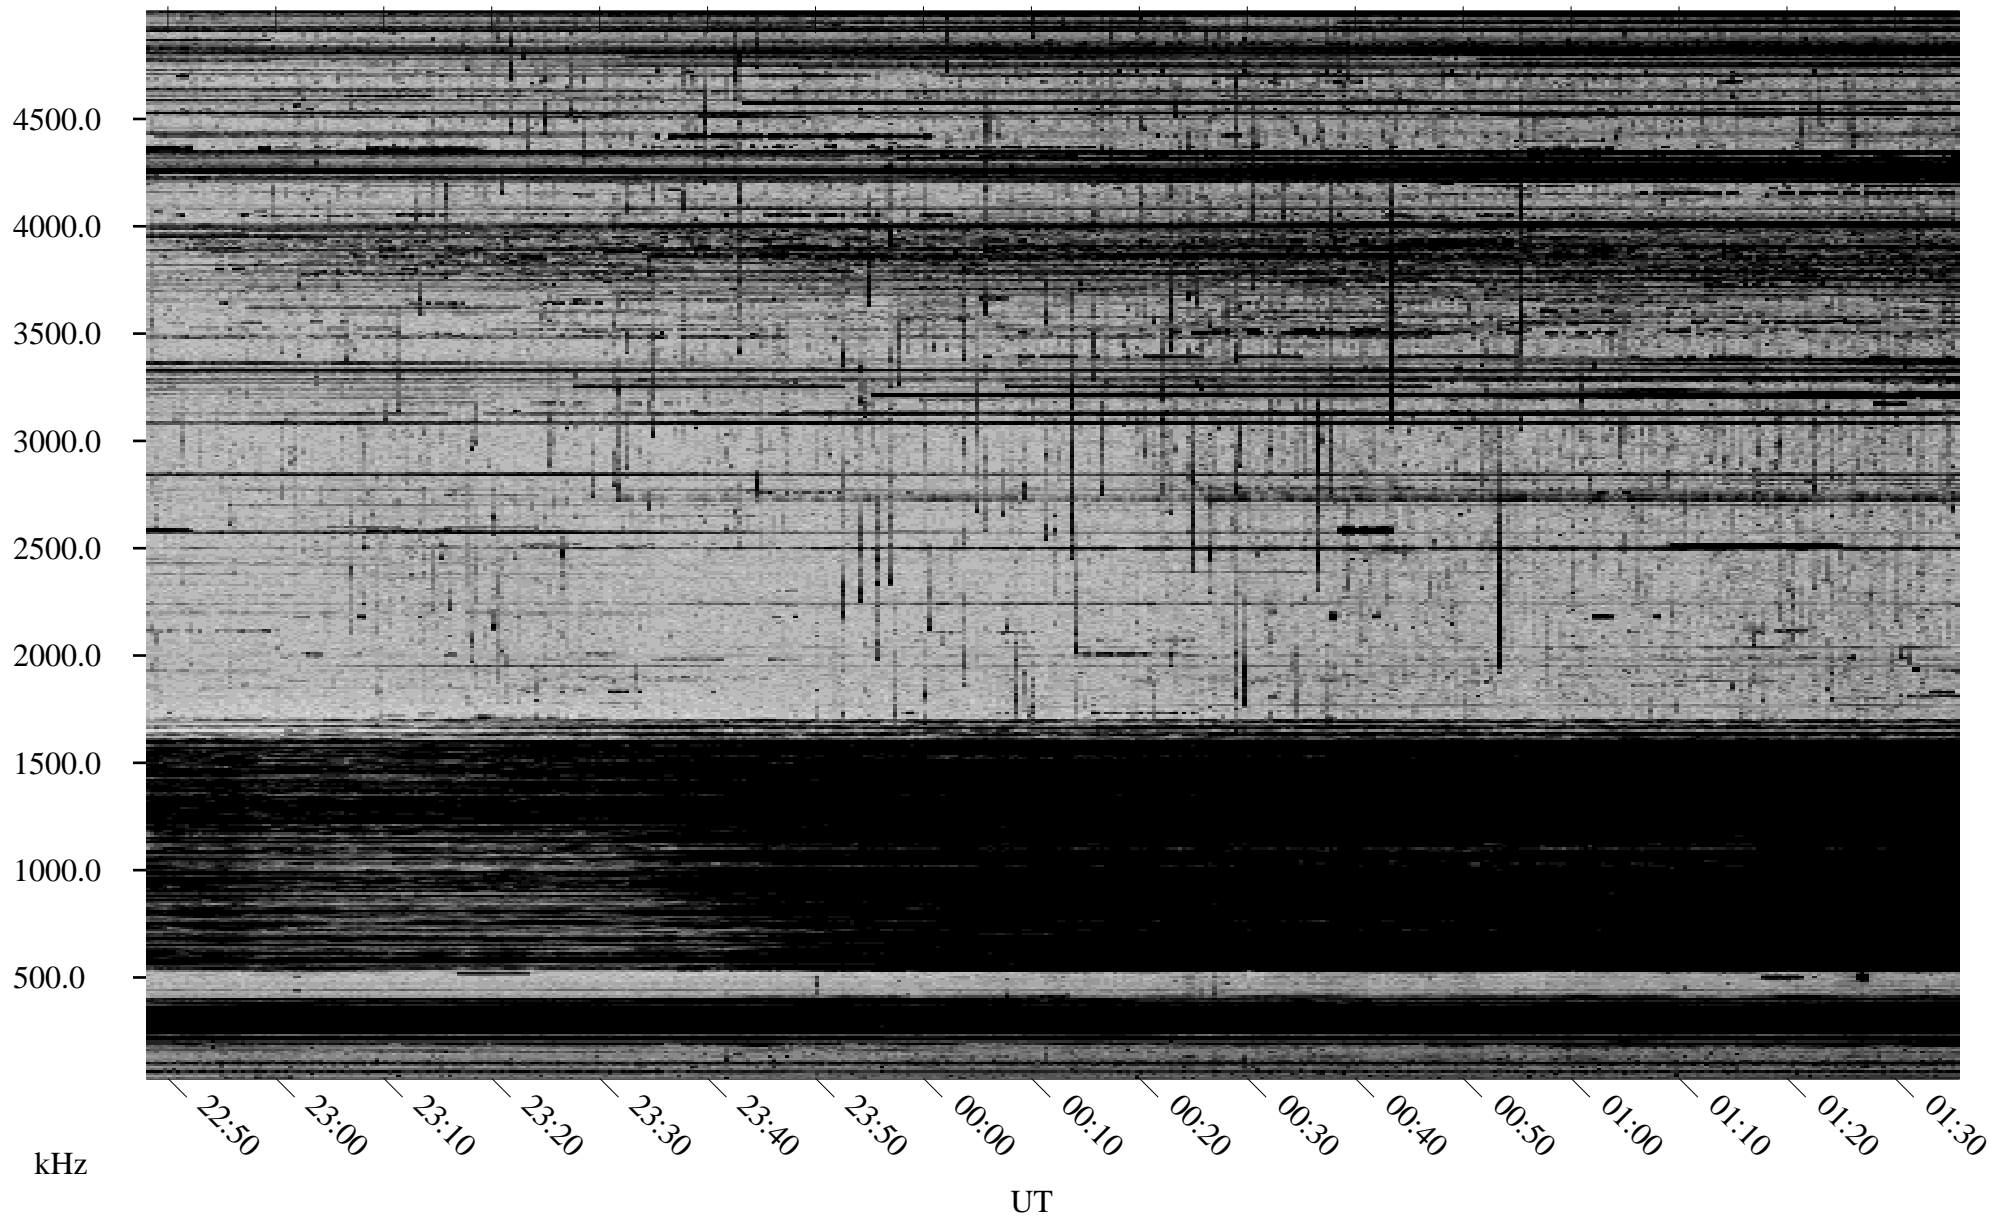

10/26/1998 Churchill, Manitoba

Linear Scale Black = 161 White = 15

ch98299l.r00m max_12

Page 1

10/26/1998 Churchill, Manitoba

Linear Scale Black = 161 White = 15

ch98299l.r00m max_12

Page 2

10/27/1998 Churchill, Manitoba

Linear Scale Black = 161 White = 15

ch98299l.r00m max_12

Page 3

10/27/1998 Churchill, Manitoba

Linear Scale Black = 161 White = 15

ch98299l.r00m max_12

Page 4

10/27/1998 Churchill, Manitoba

Linear Scale Black = 161 White = 15

ch98299l.r00m max_12

Page 5

10/27/1998 Churchill, Manitoba

Linear Scale Black = 161 White = 15

ch98299l.r00m max_12

Page 6

10/27/1998 Churchill, Manitoba

Linear Scale Black = 161 White = 15

ch98299l.r00m max_12

Page 7

10/27/1998 Churchill, Manitoba

Linear Scale Black = 161 White = 15

ch98299l.r00m max_12