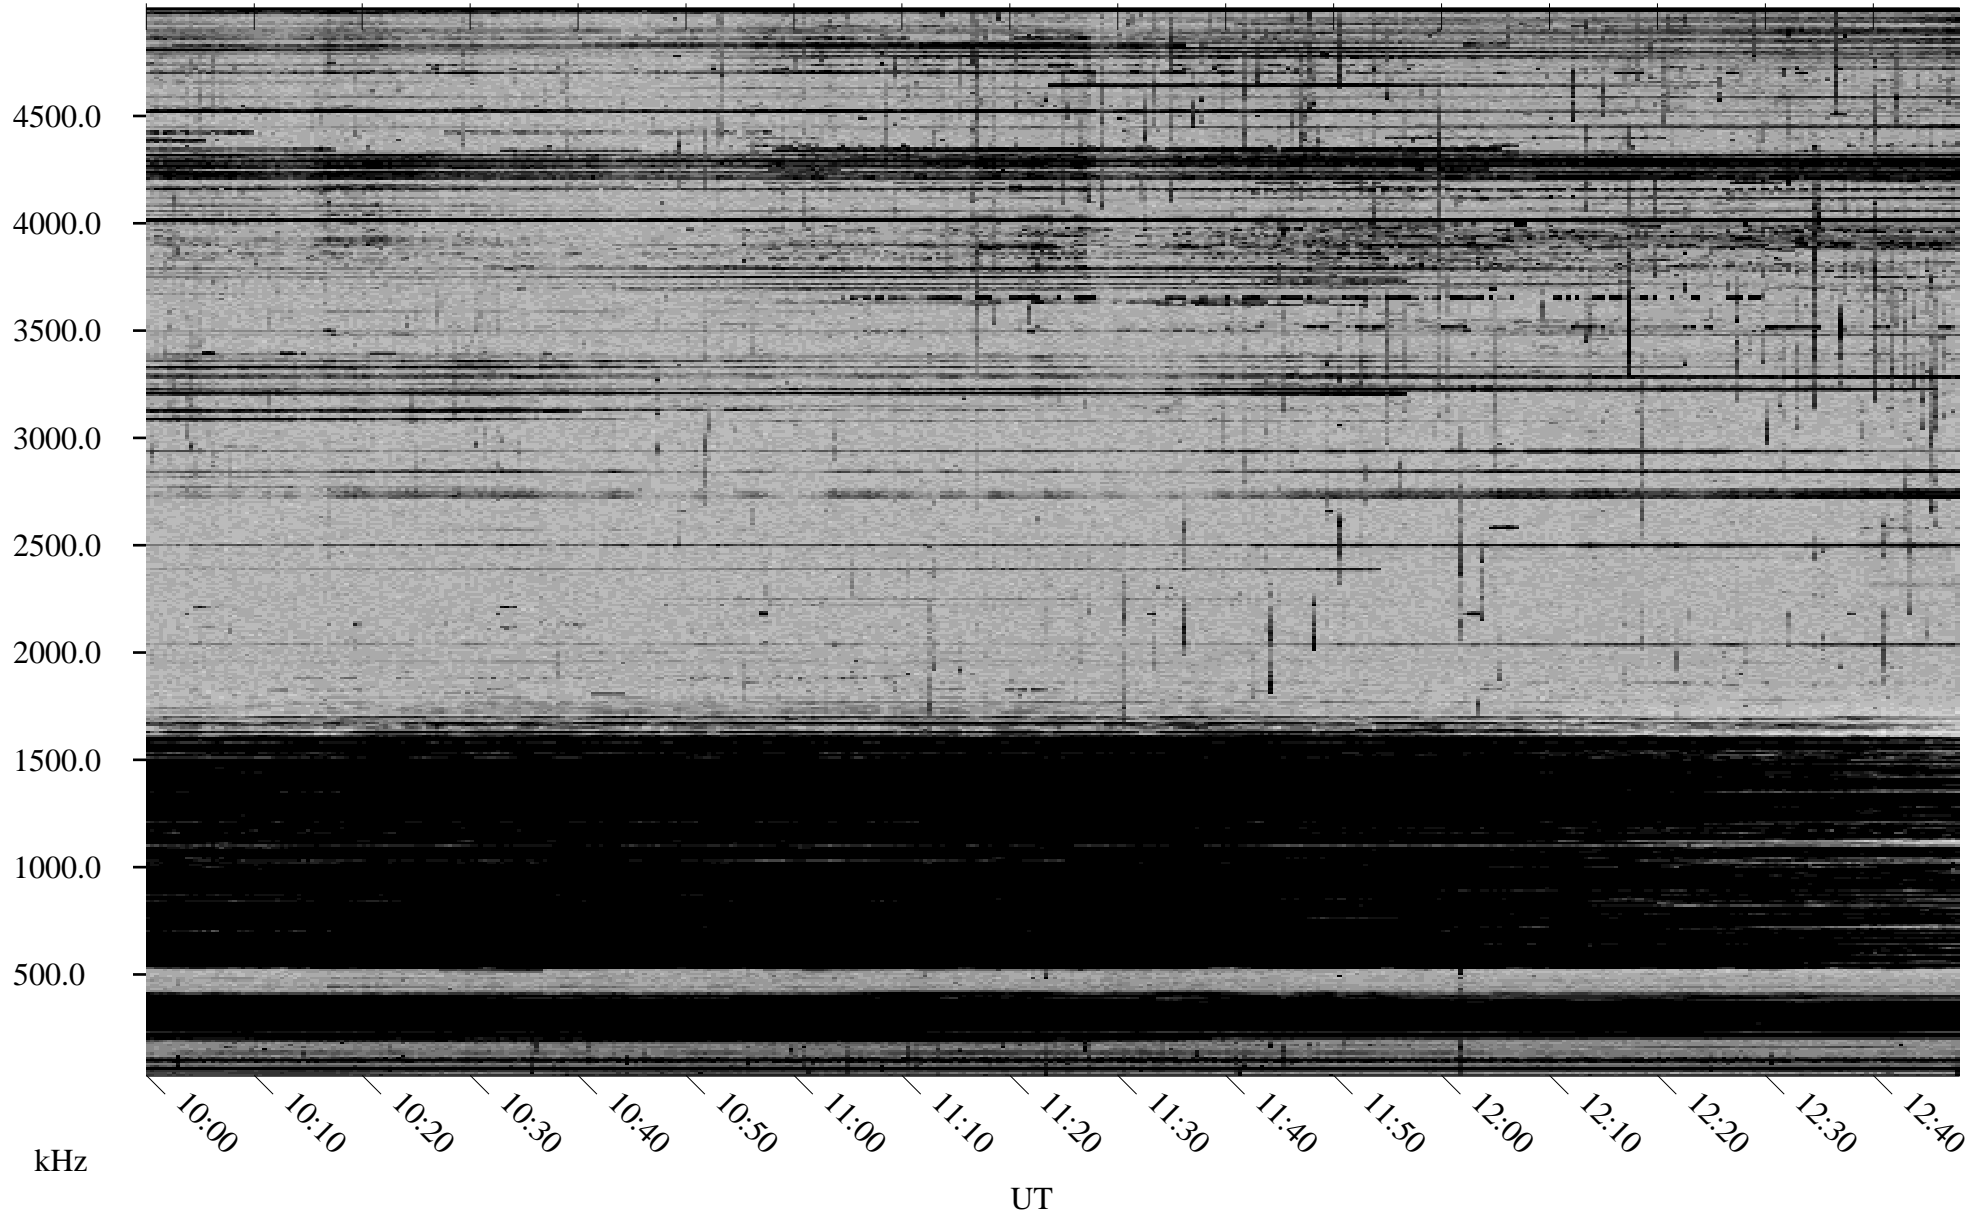

10/27/1998 Churchill, Manitoba

Linear Scale Black = 161 White = 15

ch98300l.r00m max_12

Page 1

10/27/1998 Churchill, Manitoba

Linear Scale Black = 161 White = 15

ch98300l.r00m max_12

Page 2

10/28/1998 Churchill, Manitoba

Linear Scale Black = 161 White = 15

ch98300l.r00m max_12

Page 3

10/28/1998 Churchill, Manitoba

Linear Scale Black = 161 White = 15

ch98300l.r00m max_12

Page 4

10/28/1998 Churchill, Manitoba

Linear Scale Black = 161 White = 15

ch98300l.r00m max_12

Page 5

10/28/1998 Churchill, Manitoba

Linear Scale Black = 161 White = 15

ch98300l.r00m max_12

Page 6

10/28/1998 Churchill, Manitoba

Linear Scale Black = 161 White = 15

ch98300l.r00m max_12

Page 7

10/28/1998 Churchill, Manitoba

Linear Scale Black = 161 White = 15

ch98300l.r00m max_12