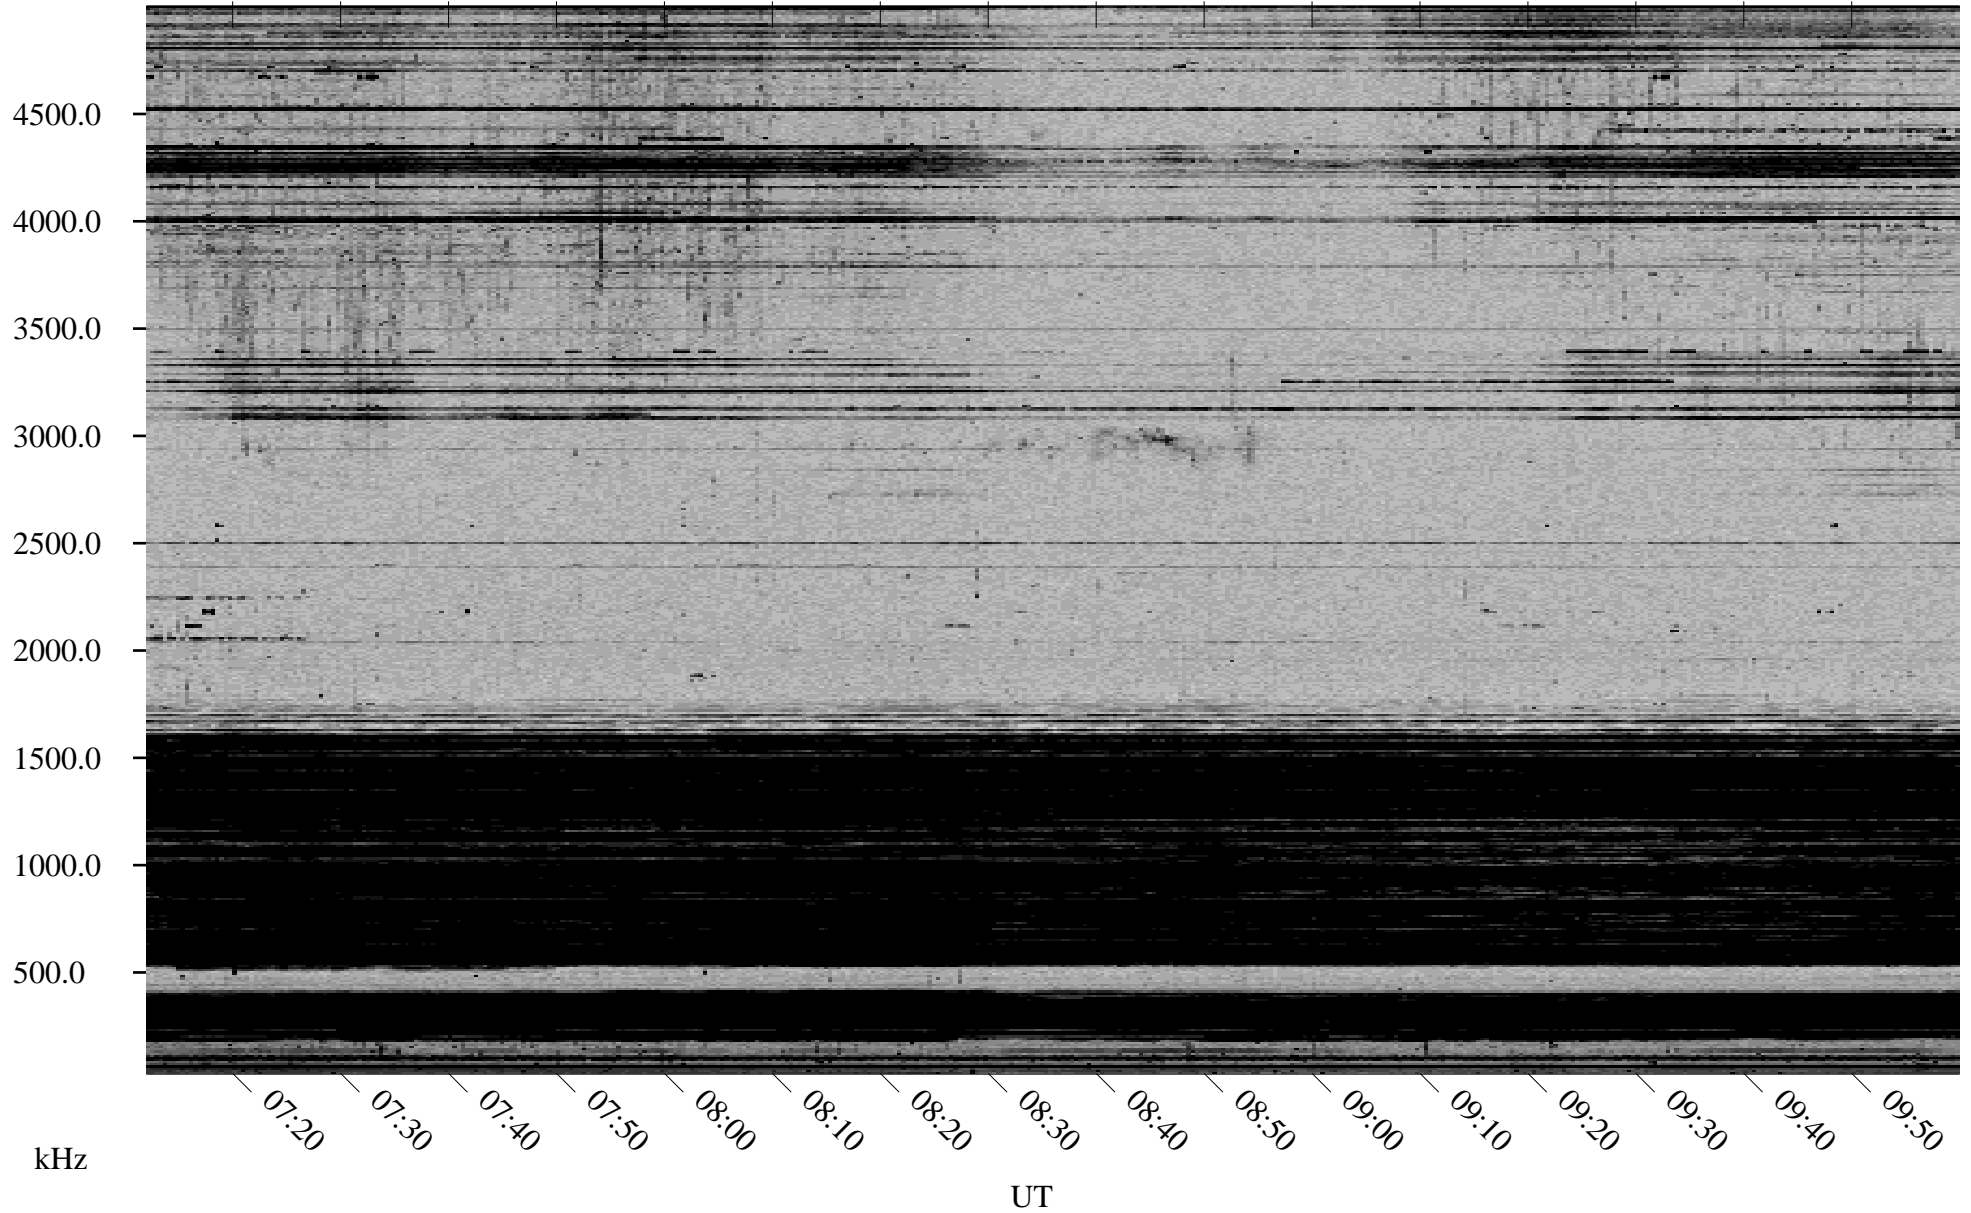

10/27/1998 Churchill, Manitoba

Linear Scale Black = 161 White = 15

ch98300l.r00m max_12

Page 1

10/27/1998 Churchill, Manitoba

Linear Scale Black = 161 White = 15

ch98300l.r00m max_12

Page 2

10/28/1998 Churchill, Manitoba

Linear Scale Black = 161 White = 15

ch98300l.r00m max_12

Page 3

10/28/1998 Churchill, Manitoba

Linear Scale Black = 161 White = 15

ch98300l.r00m max_12

Page 4

10/28/1998 Churchill, Manitoba

Linear Scale Black = 161 White = 15

ch98300l.r00m max_12

Page 5

10/28/1998 Churchill, Manitoba

Linear Scale Black = 161 White = 15

ch98300l.r00m max_12

Page 6

10/28/1998 Churchill, Manitoba

Linear Scale Black = 161 White = 15

ch98300l.r00m max_12

Page 7

10/28/1998 Churchill, Manitoba

Linear Scale Black = 161 White = 15

ch98300l.r00m max_12