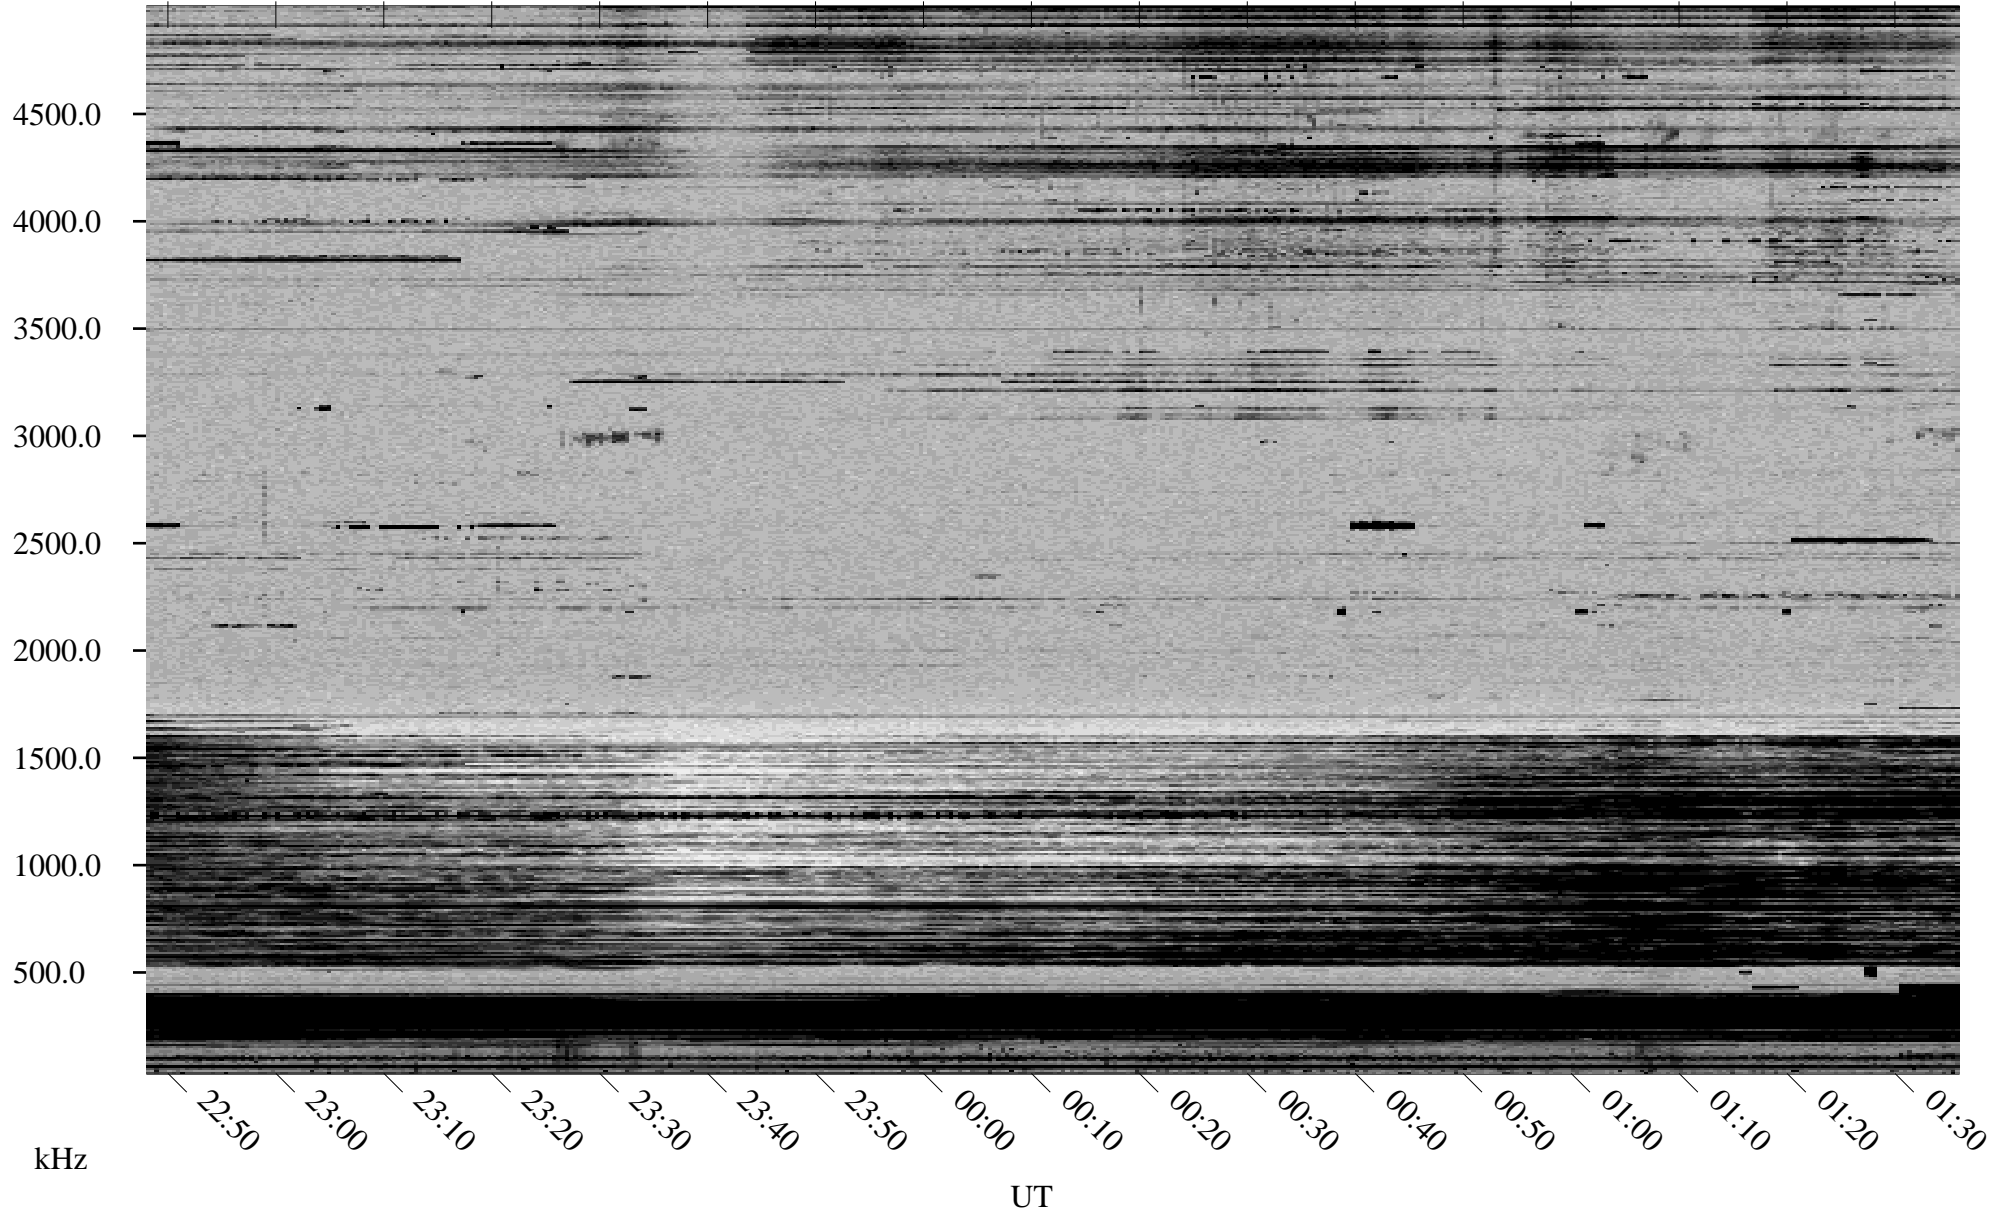

10/27/1998 Churchill, Manitoba

Linear Scale Black = 161 White = 15

ch98300l.r00m max_12

Page 1

10/27/1998 Churchill, Manitoba

Linear Scale Black = 161 White = 15

ch98300l.r00m max_12

Page 2

10/28/1998 Churchill, Manitoba

Linear Scale Black = 161 White = 15

ch98300l.r00m max_12

Page 3

10/28/1998 Churchill, Manitoba

Linear Scale Black = 161 White = 15

ch98300l.r00m max_12

Page 4

10/28/1998 Churchill, Manitoba

Linear Scale Black = 161 White = 15

ch98300l.r00m max_12

Page 5

10/28/1998 Churchill, Manitoba

Linear Scale Black = 161 White = 15

ch98300l.r00m max_12

Page 6

10/28/1998 Churchill, Manitoba

Linear Scale Black = 161 White = 15

ch98300l.r00m max_12

Page 7

10/28/1998 Churchill, Manitoba

Linear Scale Black = 161 White = 15

ch98300l.r00m max_12