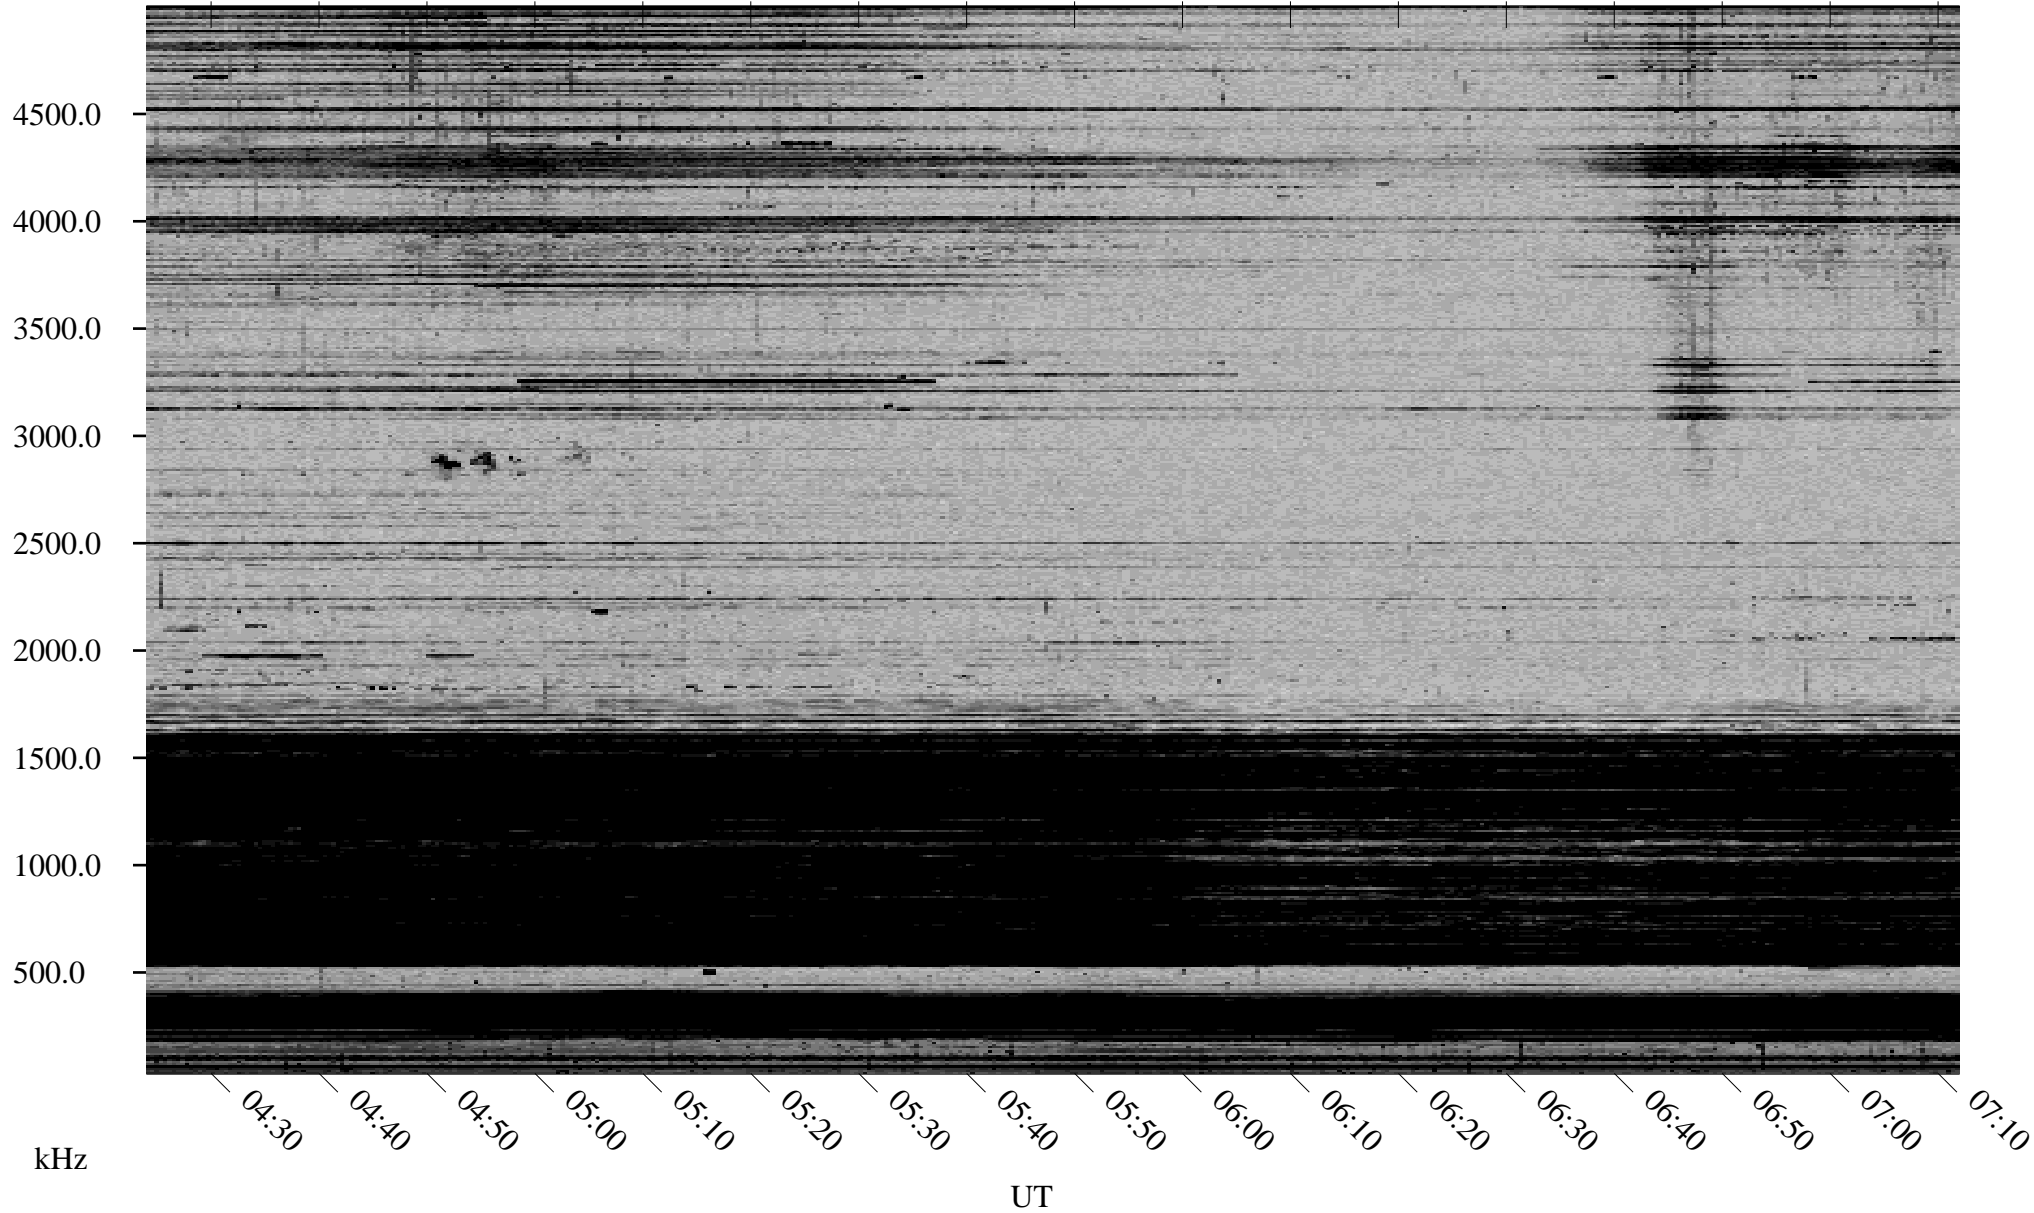

10/27/1998 Churchill, Manitoba

Linear Scale Black = 161 White = 15

ch98300l.r00m max_12

Page 1

10/27/1998 Churchill, Manitoba

Linear Scale Black = 161 White = 15

ch98300l.r00m max_12

Page 2

10/28/1998 Churchill, Manitoba

Linear Scale Black = 161 White = 15

ch98300l.r00m max_12

Page 3

10/28/1998 Churchill, Manitoba

Linear Scale Black = 161 White = 15

ch98300l.r00m max_12

Page 4

10/28/1998 Churchill, Manitoba

Linear Scale Black = 161 White = 15

ch98300l.r00m max_12

Page 5

10/28/1998 Churchill, Manitoba

Linear Scale Black = 161 White = 15

ch98300l.r00m max_12

Page 6

10/28/1998 Churchill, Manitoba

Linear Scale Black = 161 White = 15

ch98300l.r00m max_12

Page 7

10/28/1998 Churchill, Manitoba

Linear Scale Black = 161 White = 15

ch98300l.r00m max_12