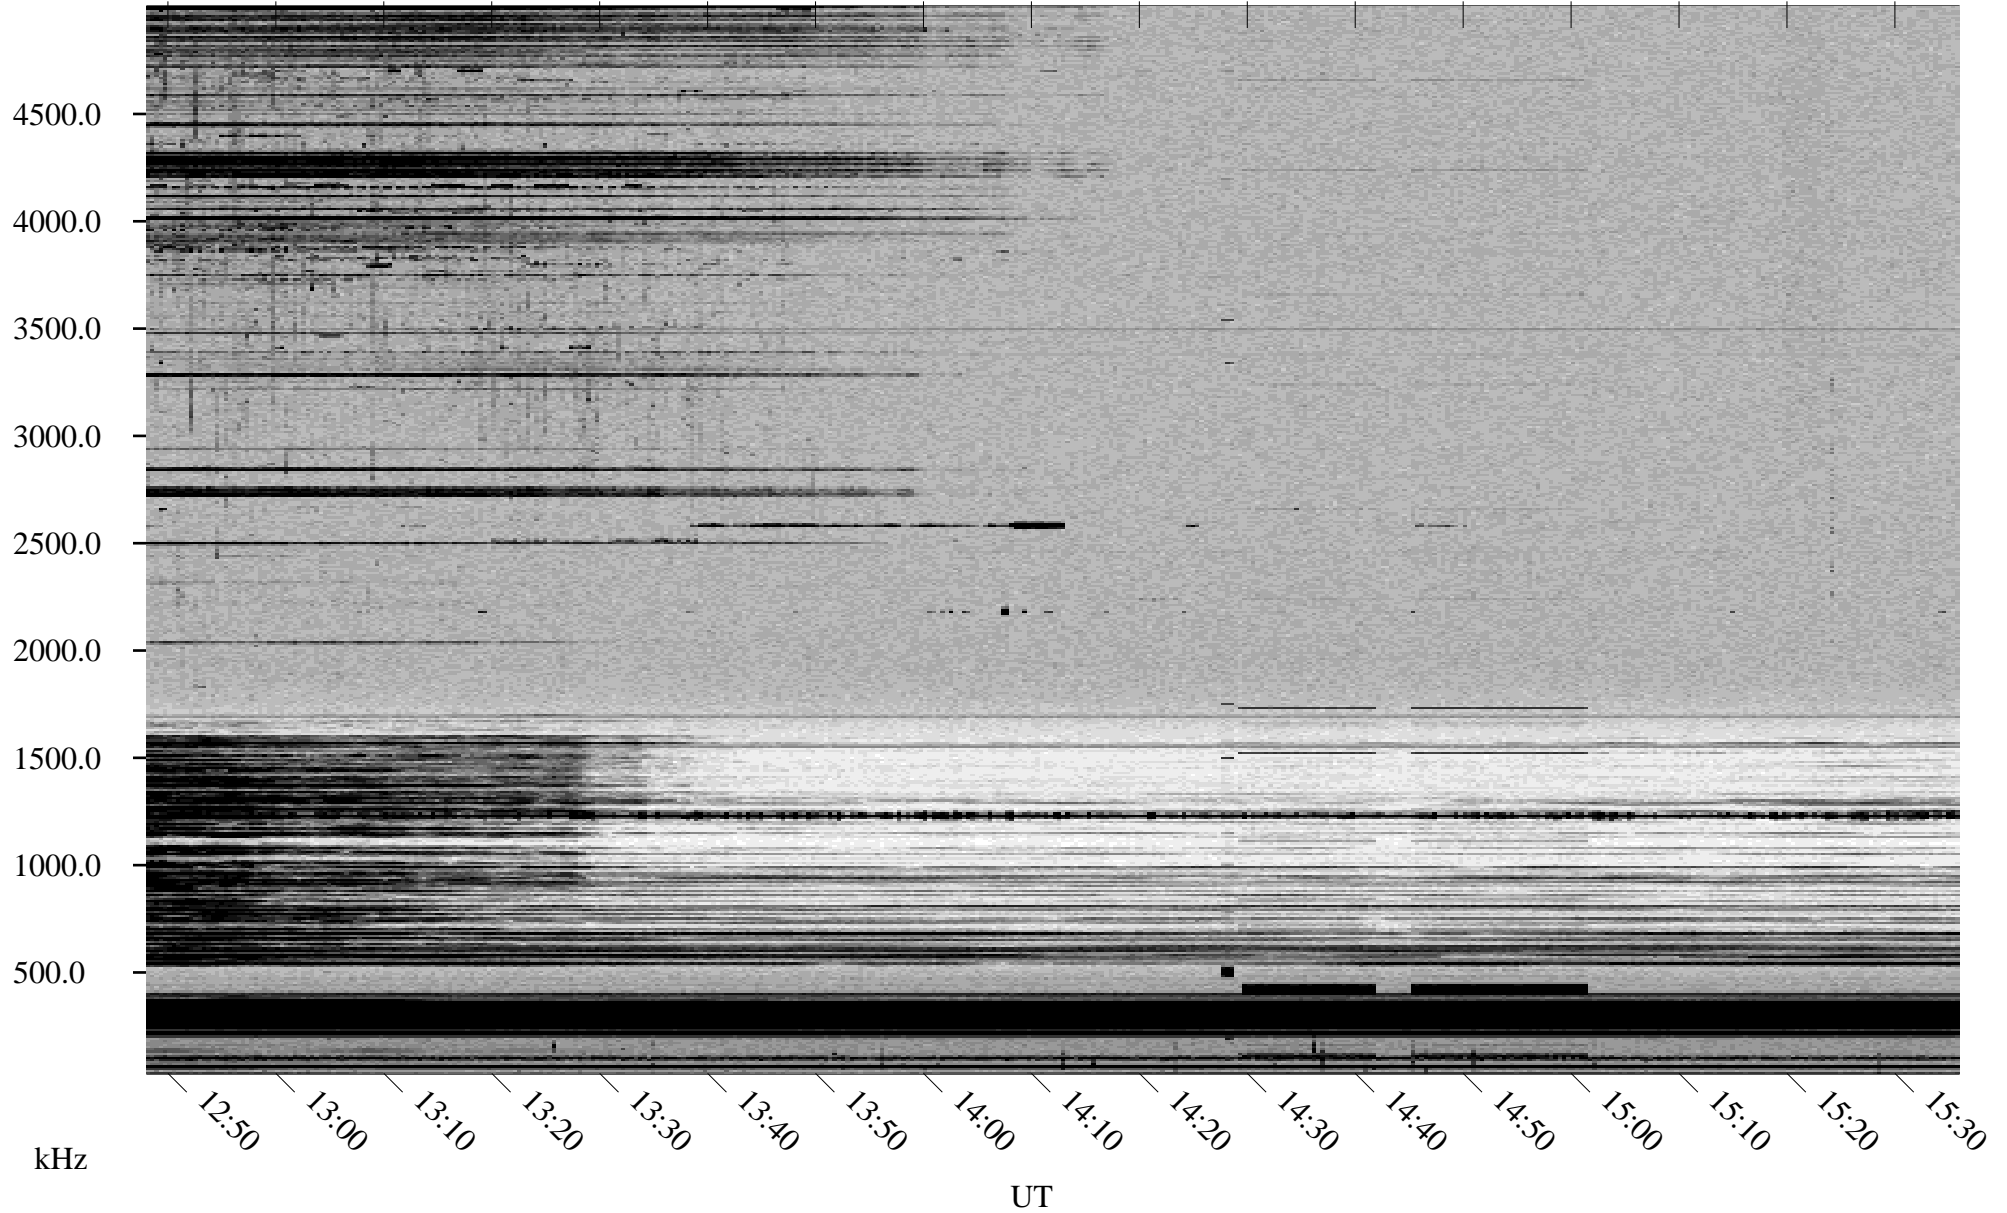

10/27/1998 Churchill, Manitoba

Linear Scale Black = 161 White = 15

ch98300l.r00m max_12

Page 1

10/27/1998 Churchill, Manitoba

Linear Scale Black = 161 White = 15

ch98300l.r00m max_12

Page 2

10/28/1998 Churchill, Manitoba

Linear Scale Black = 161 White = 15

ch98300l.r00m max_12

Page 3

10/28/1998 Churchill, Manitoba

Linear Scale Black = 161 White = 15

ch98300l.r00m max_12

Page 4

10/28/1998 Churchill, Manitoba

Linear Scale Black = 161 White = 15

ch98300l.r00m max_12

Page 5

10/28/1998 Churchill, Manitoba

Linear Scale Black = 161 White = 15

ch98300l.r00m max_12

Page 6

10/28/1998 Churchill, Manitoba

Linear Scale Black = 161 White = 15

ch98300l.r00m max_12

Page 7

10/28/1998 Churchill, Manitoba

Linear Scale Black = 161 White = 15

ch98300l.r00m max_12