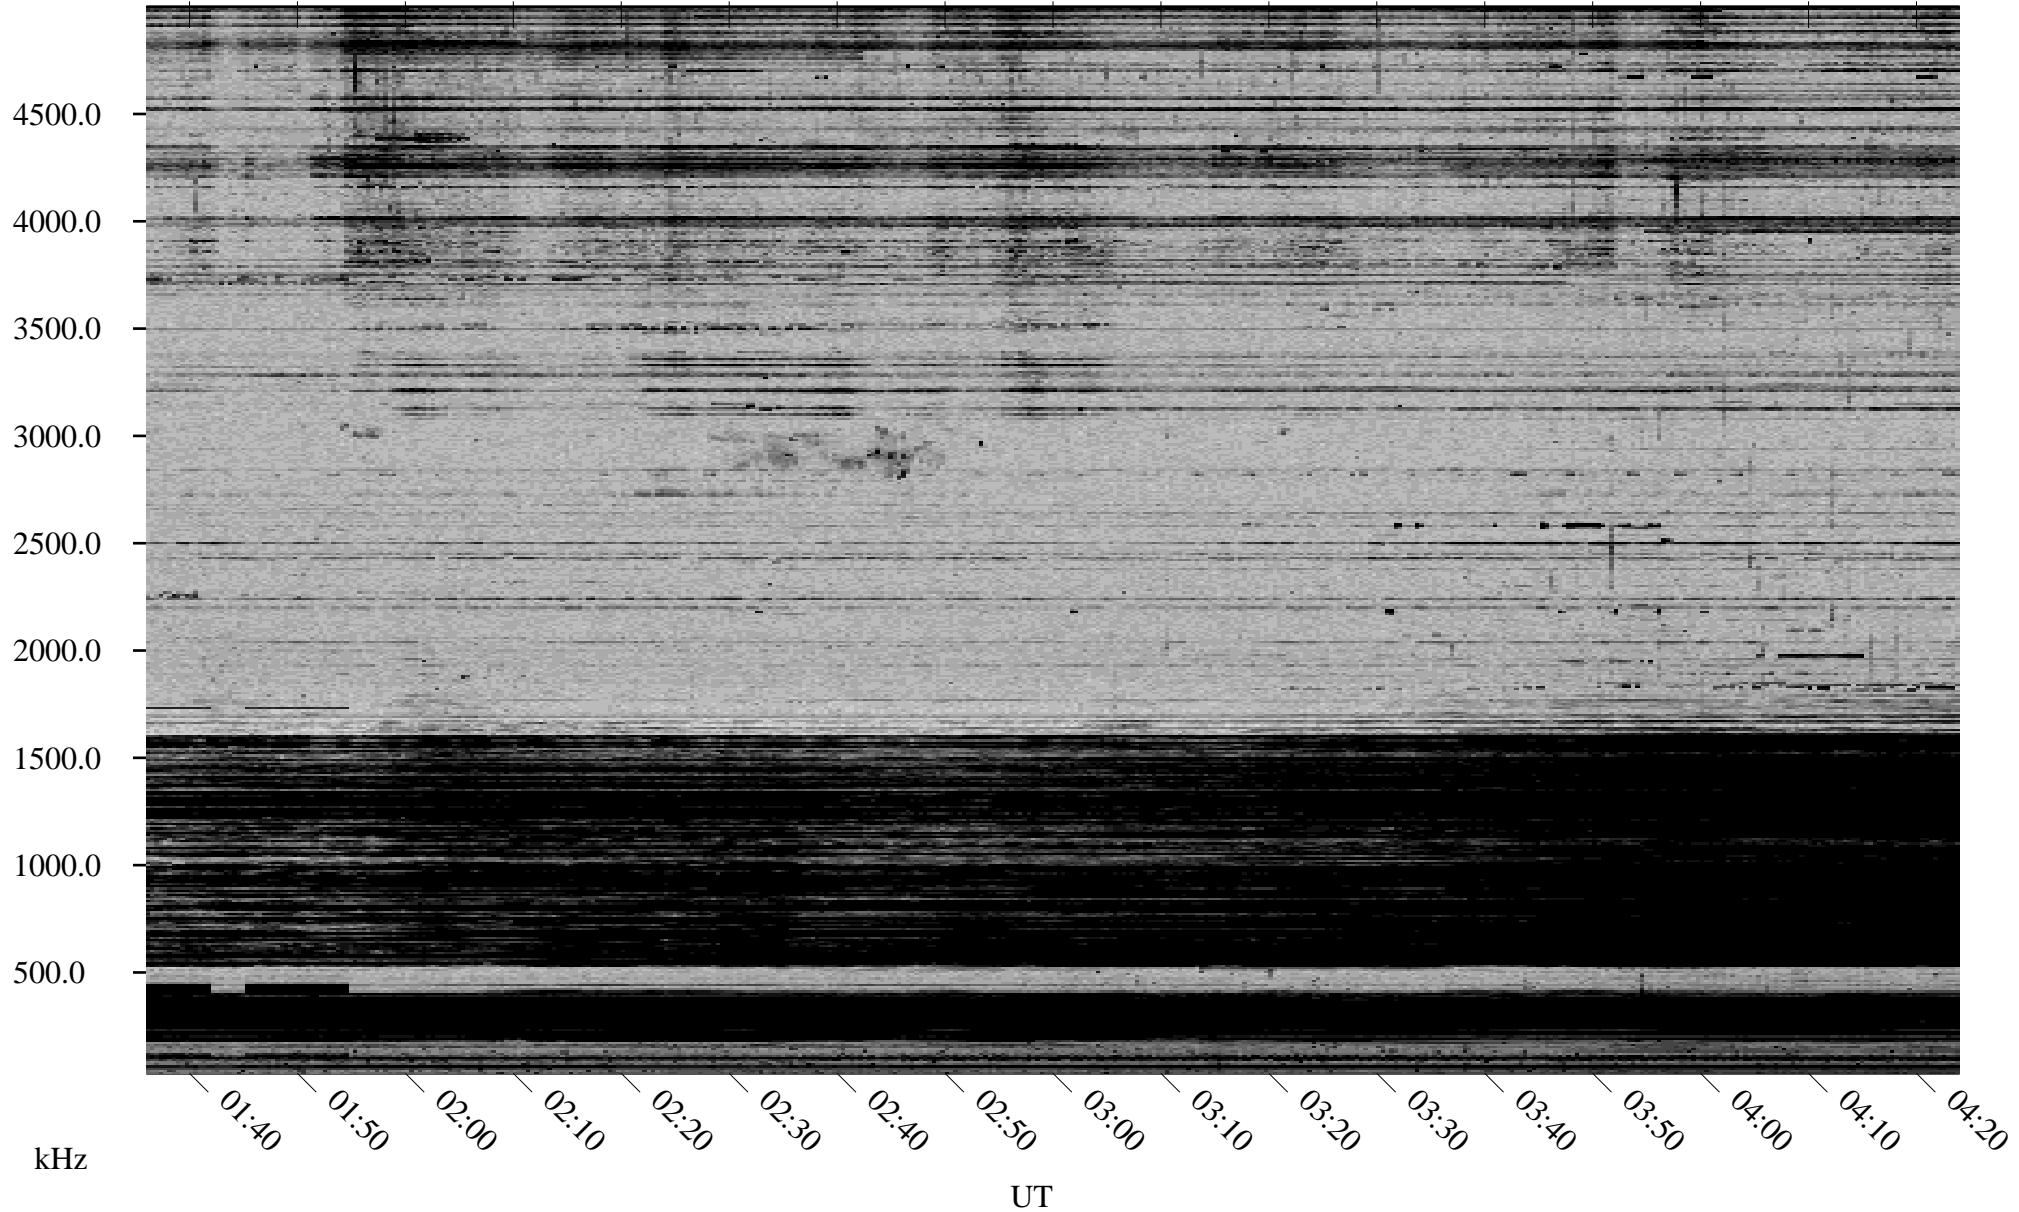

10/27/1998 Churchill, Manitoba

Linear Scale Black = 161 White = 15

ch98300l.r00m max_12

Page 1

10/27/1998 Churchill, Manitoba

Linear Scale Black = 161 White = 15

ch98300l.r00m max_12

Page 2

10/28/1998 Churchill, Manitoba

Linear Scale Black = 161 White = 15

ch98300l.r00m max_12

Page 3

10/28/1998 Churchill, Manitoba

Linear Scale Black = 161 White = 15

ch98300l.r00m max_12

Page 4

10/28/1998 Churchill, Manitoba

Linear Scale Black = 161 White = 15

ch98300l.r00m max_12

Page 5

10/28/1998 Churchill, Manitoba

Linear Scale Black = 161 White = 15

ch98300l.r00m max_12

Page 6

10/28/1998 Churchill, Manitoba

Linear Scale Black = 161 White = 15

ch98300l.r00m max_12

Page 7

10/28/1998 Churchill, Manitoba

Linear Scale Black = 161 White = 15

ch98300l.r00m max_12