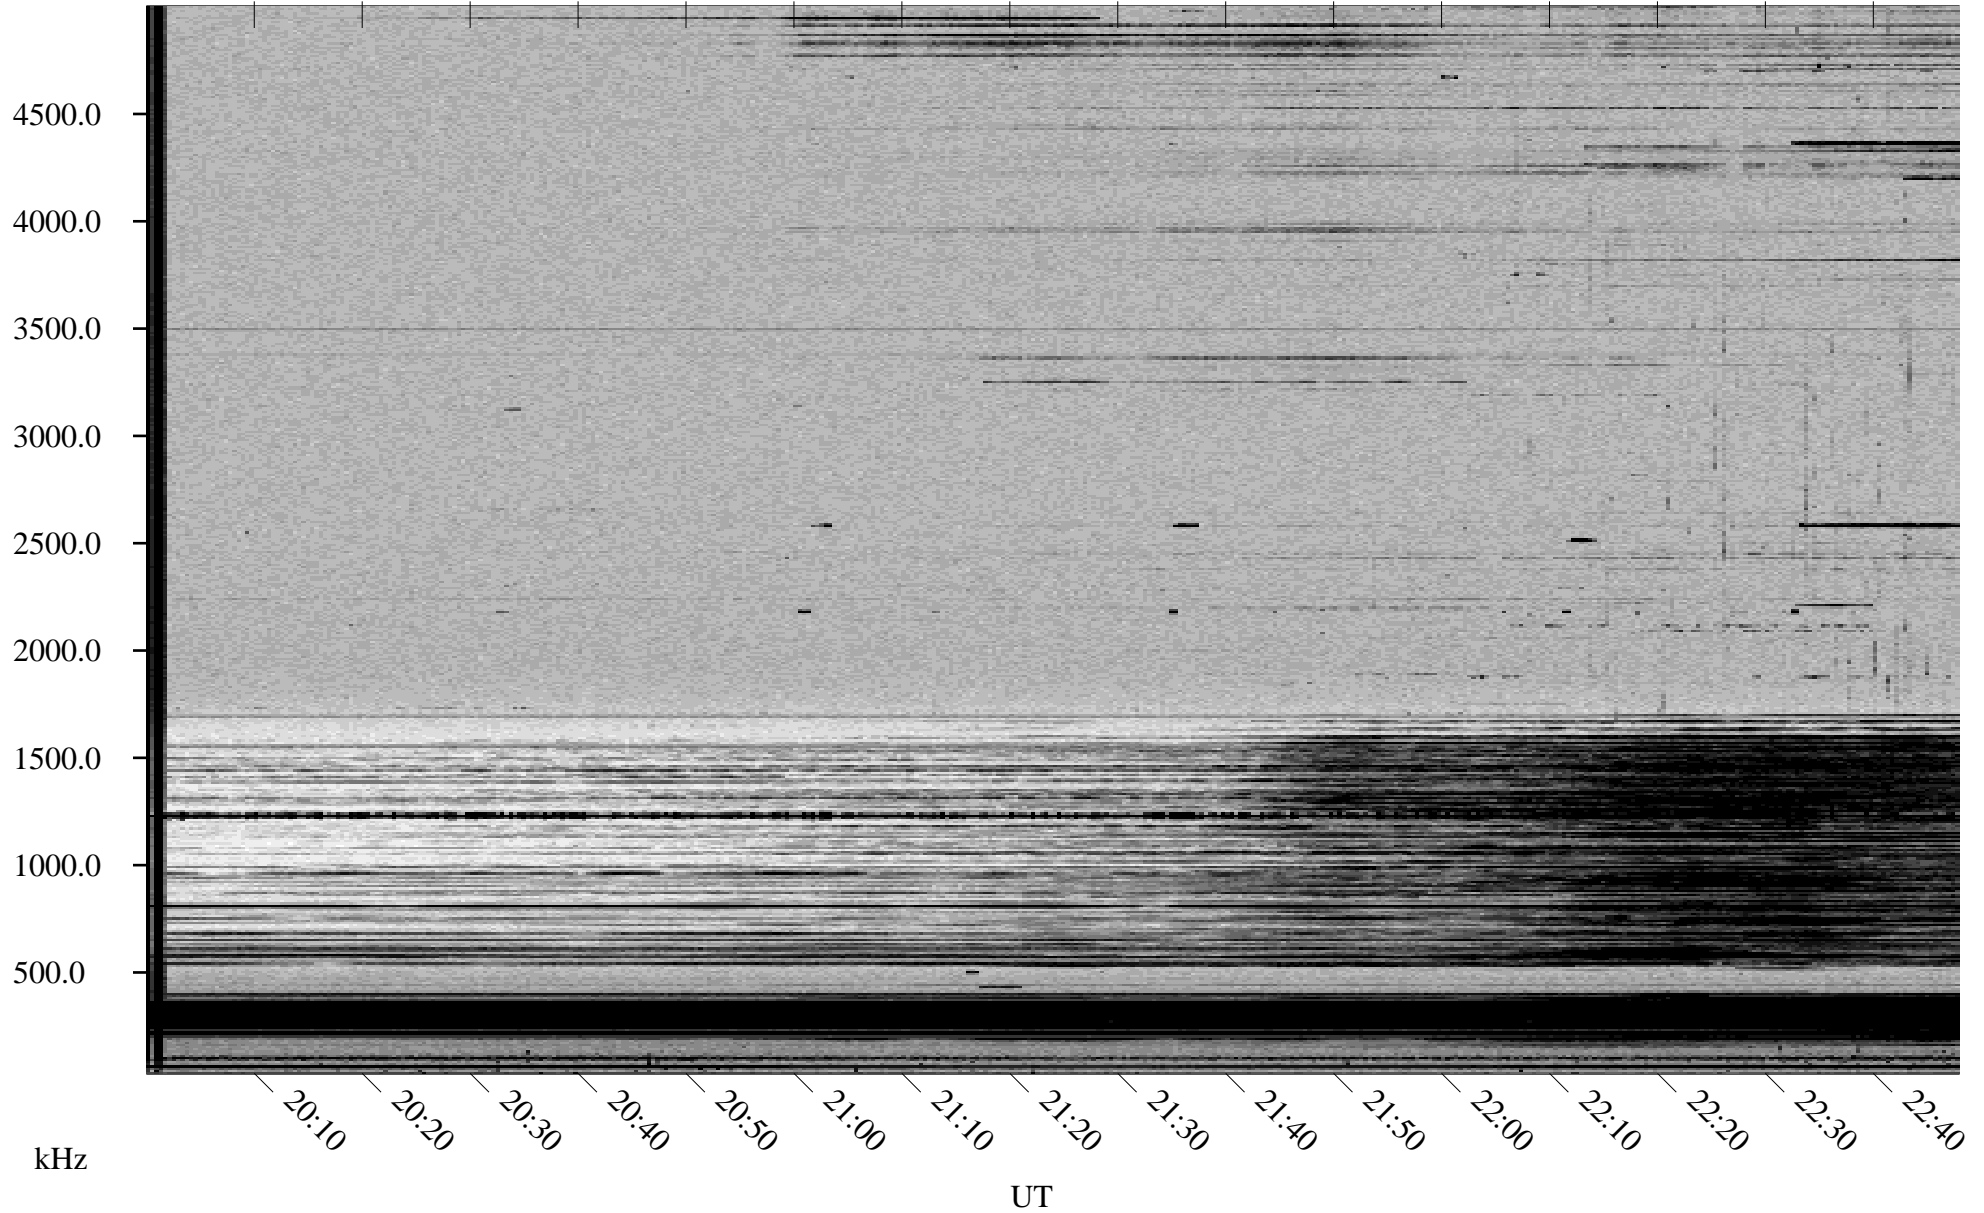

10/27/1998 Churchill, Manitoba

Linear Scale Black = 161 White = 15

ch98300l.r00m max_12

Page 1

10/27/1998 Churchill, Manitoba

Linear Scale Black = 161 White = 15

ch98300l.r00m max_12

Page 2

10/28/1998 Churchill, Manitoba

Linear Scale Black = 161 White = 15

ch98300l.r00m max_12

Page 3

10/28/1998 Churchill, Manitoba

Linear Scale Black = 161 White = 15

ch98300l.r00m max_12

Page 4

10/28/1998 Churchill, Manitoba

Linear Scale Black = 161 White = 15

ch98300l.r00m max_12

Page 5

10/28/1998 Churchill, Manitoba

Linear Scale Black = 161 White = 15

ch98300l.r00m max_12

Page 6

10/28/1998 Churchill, Manitoba

Linear Scale Black = 161 White = 15

ch98300l.r00m max_12

Page 7

10/28/1998 Churchill, Manitoba

Linear Scale Black = 161 White = 15

ch98300l.r00m max_12