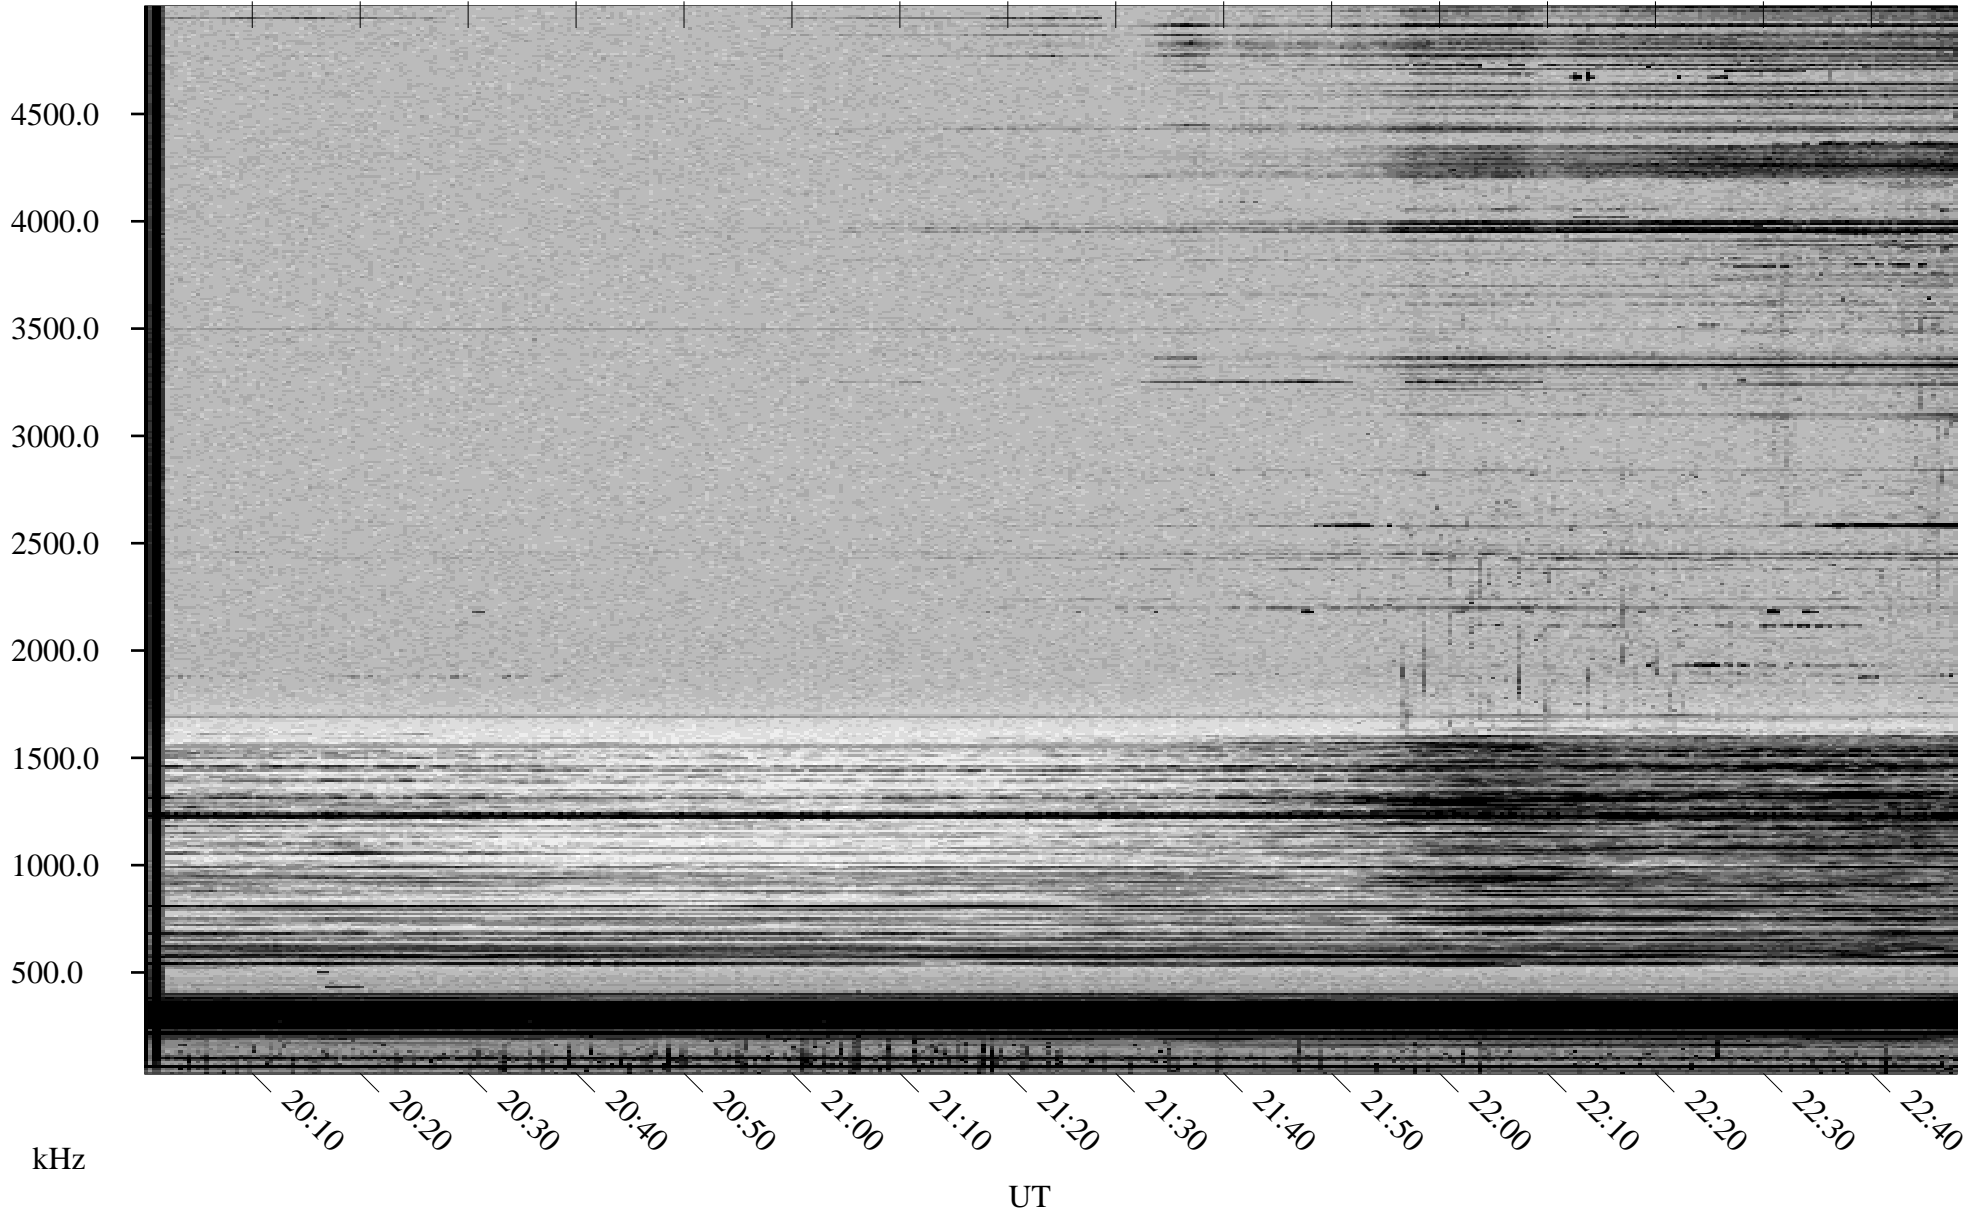

10/28/1998 Churchill, Manitoba

Linear Scale Black = 161 White = 15

ch983011.r00m max_12

Page 1

10/28/1998 Churchill, Manitoba

Linear Scale Black = 161 White = 15

ch983011.r00m max_12

Page 2

10/29/1998 Churchill, Manitoba

Linear Scale Black = 161 White = 15

ch983011.r00m max_12

Page 3

10/29/1998 Churchill, Manitoba

Linear Scale Black = 161 White = 15

ch983011.r00m max_12

Page 4

10/29/1998 Churchill, Manitoba

Linear Scale Black = 161 White = 15

ch983011.r00m max_12

Page 5

10/29/1998 Churchill, Manitoba

Linear Scale Black = 161 White = 15

ch983011.r00m max_12

Page 6

10/29/1998 Churchill, Manitoba

Linear Scale Black = 161 White = 15

ch983011.r00m max_12

Page 7

10/29/1998 Churchill, Manitoba

Linear Scale Black = 161 White = 15

ch983011.r00m max_12

Page 8