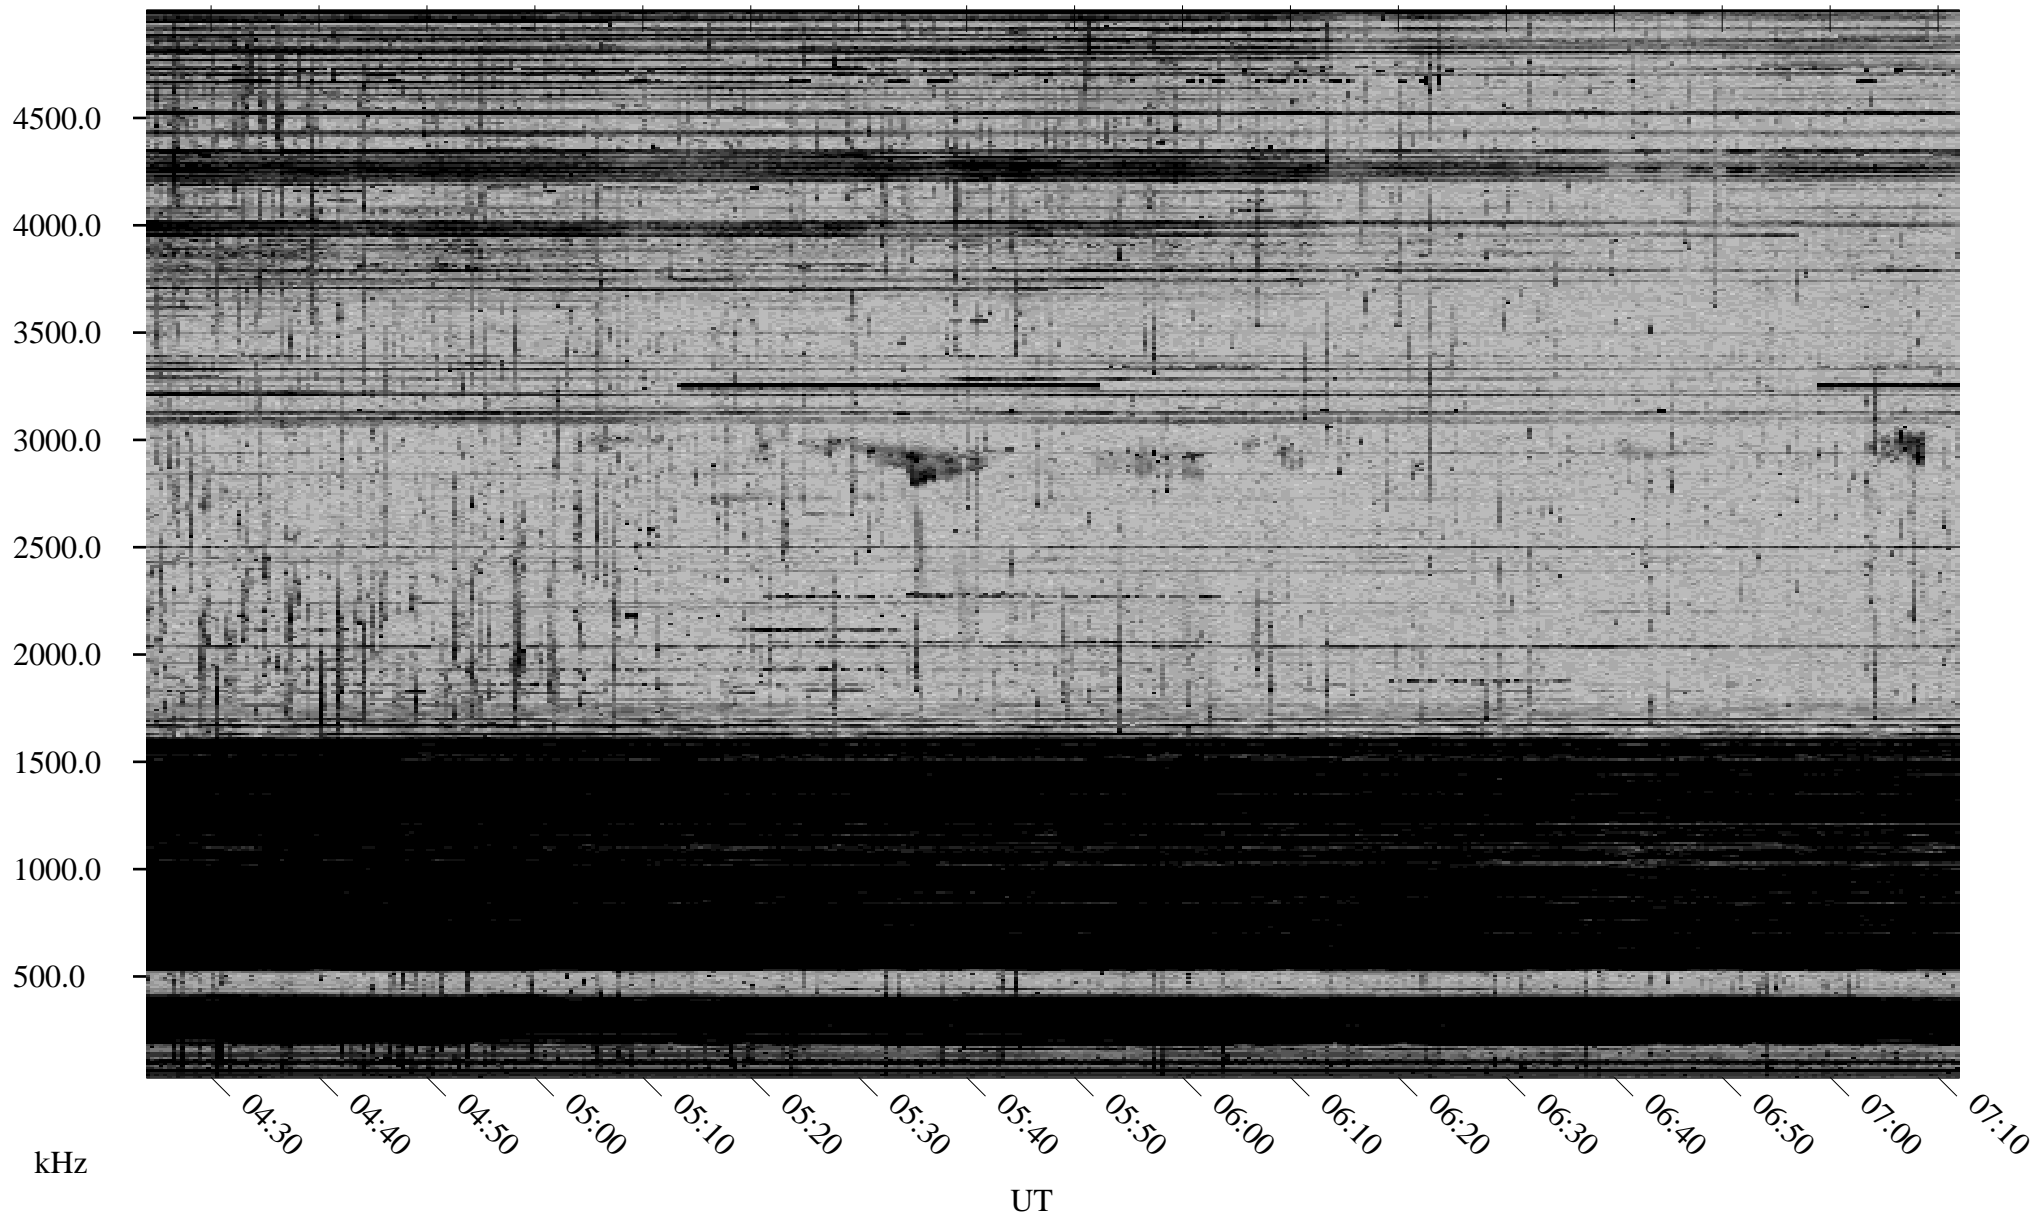

10/28/1998 Churchill, Manitoba

Linear Scale Black = 161 White = 15

ch983011.r00m max_12

Page 1

10/28/1998 Churchill, Manitoba

Linear Scale Black = 161 White = 15

ch983011.r00m max_12

Page 2

10/29/1998 Churchill, Manitoba

Linear Scale Black = 161 White = 15

ch983011.r00m max_12

Page 3

10/29/1998 Churchill, Manitoba

Linear Scale Black = 161 White = 15

ch983011.r00m max_12

Page 4

10/29/1998 Churchill, Manitoba

Linear Scale Black = 161 White = 15

ch983011.r00m max_12

Page 5

10/29/1998 Churchill, Manitoba

Linear Scale Black = 161 White = 15

ch983011.r00m max_12

Page 6

10/29/1998 Churchill, Manitoba

Linear Scale Black = 161 White = 15

ch983011.r00m max_12

Page 7

10/29/1998 Churchill, Manitoba

Linear Scale Black = 161 White = 15

ch983011.r00m max_12

Page 8