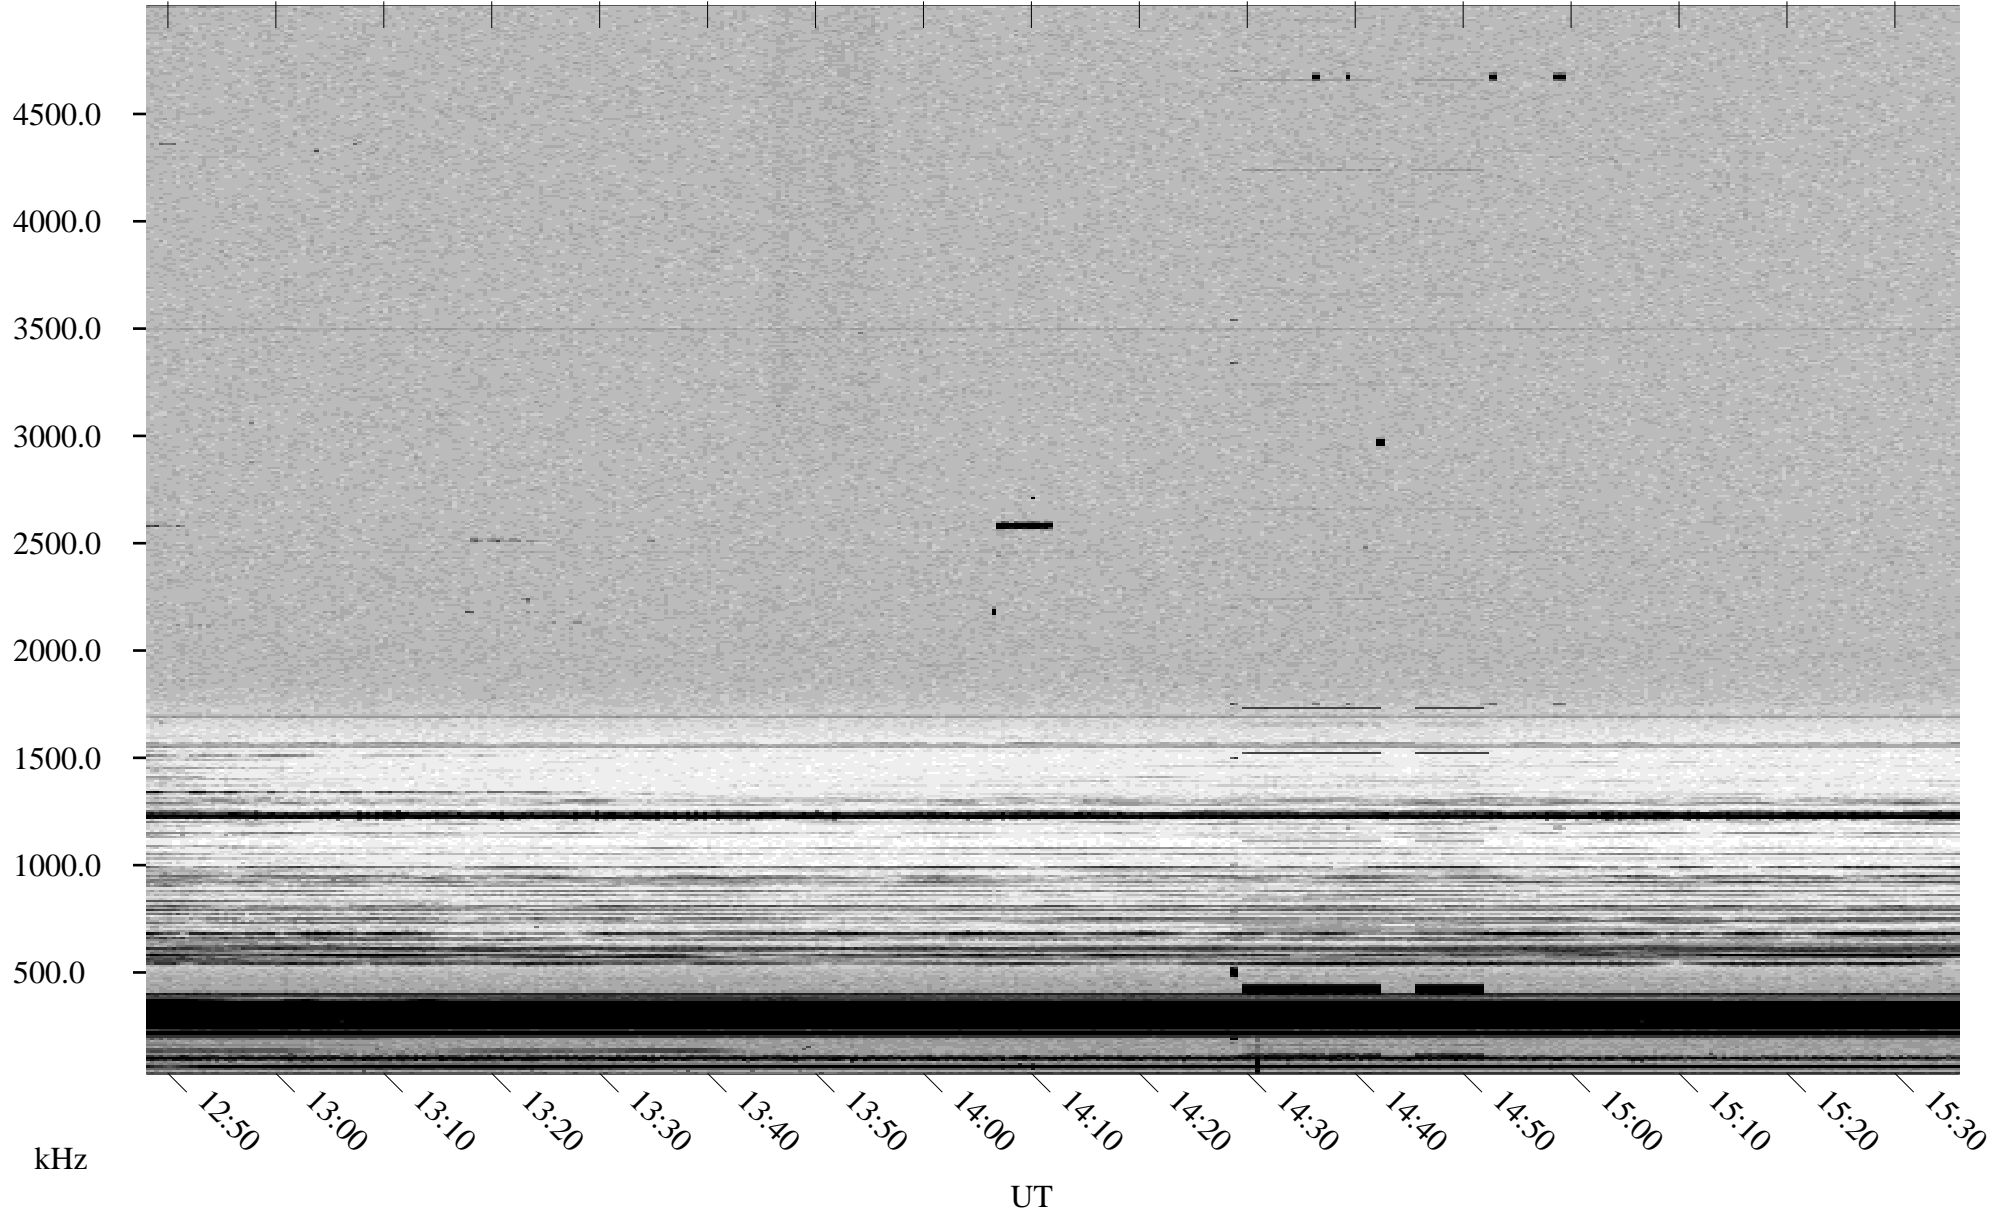

10/28/1998 Churchill, Manitoba

Linear Scale Black = 161 White = 15

ch983011.r00m max_12

Page 1

10/28/1998 Churchill, Manitoba

Linear Scale Black = 161 White = 15

ch983011.r00m max_12

Page 2

10/29/1998 Churchill, Manitoba

Linear Scale Black = 161 White = 15

ch983011.r00m max_12

Page 3

10/29/1998 Churchill, Manitoba

Linear Scale Black = 161 White = 15

ch983011.r00m max_12

Page 4

10/29/1998 Churchill, Manitoba

Linear Scale Black = 161 White = 15

ch983011.r00m max_12

Page 5

10/29/1998 Churchill, Manitoba

Linear Scale Black = 161 White = 15

ch983011.r00m max_12

Page 6

10/29/1998 Churchill, Manitoba

Linear Scale Black = 161 White = 15

ch983011.r00m max_12

Page 7

10/29/1998 Churchill, Manitoba

Linear Scale Black = 161 White = 15

ch983011.r00m max_12

Page 8