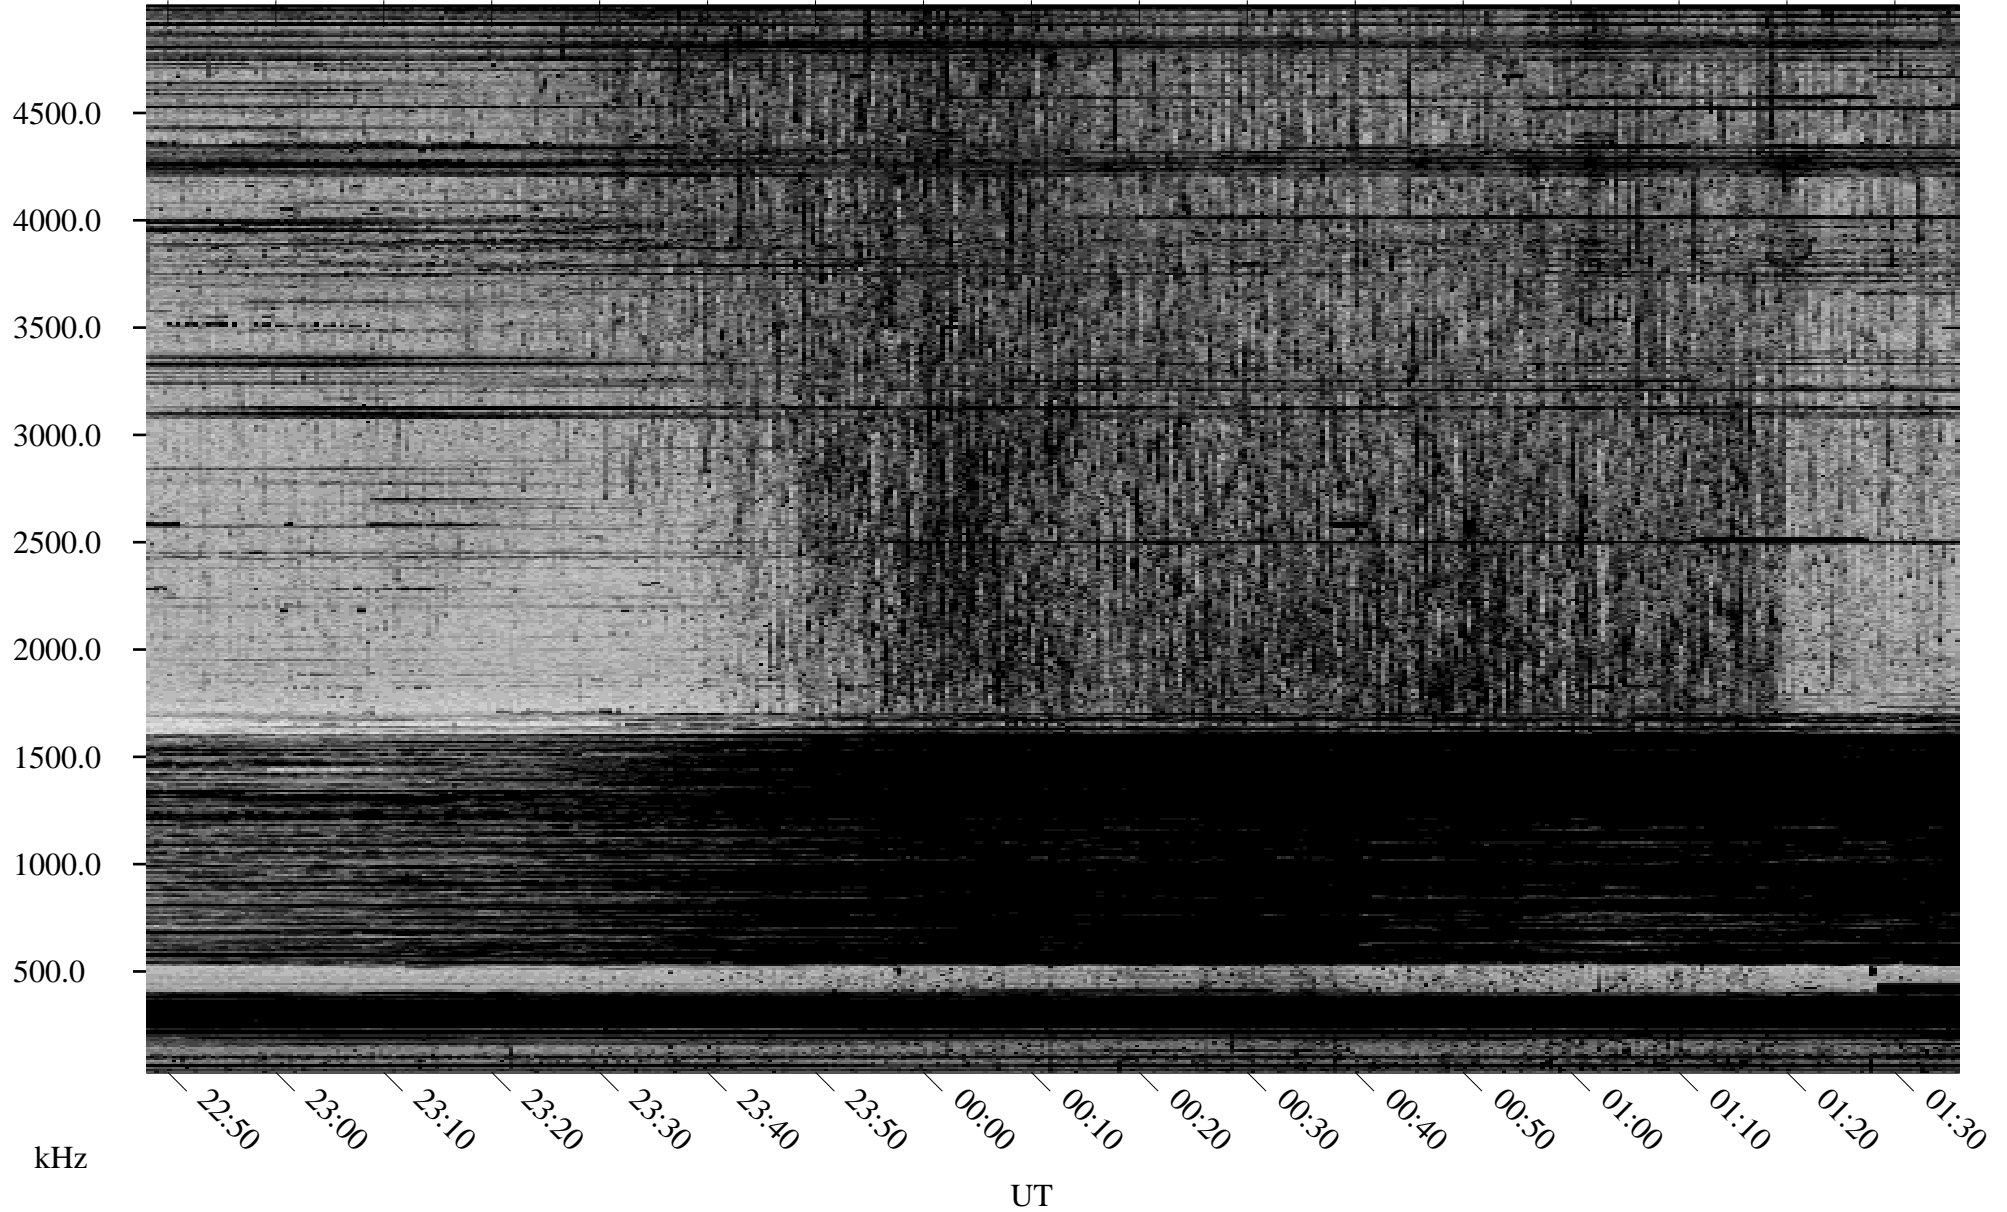

10/28/1998 Churchill, Manitoba

Linear Scale Black = 161 White = 15

ch983011.r00m max_12

Page 1

10/28/1998 Churchill, Manitoba

Linear Scale Black = 161 White = 15

ch983011.r00m max_12

Page 2

10/29/1998 Churchill, Manitoba

Linear Scale Black = 161 White = 15

ch983011.r00m max_12

Page 3

10/29/1998 Churchill, Manitoba

Linear Scale Black = 161 White = 15

ch983011.r00m max_12

Page 4

10/29/1998 Churchill, Manitoba

Linear Scale Black = 161 White = 15

ch983011.r00m max_12

Page 5

10/29/1998 Churchill, Manitoba

Linear Scale Black = 161 White = 15

ch983011.r00m max_12

Page 6

10/29/1998 Churchill, Manitoba

Linear Scale Black = 161 White = 15

ch983011.r00m max_12

Page 7

10/29/1998 Churchill, Manitoba

Linear Scale Black = 161 White = 15

ch983011.r00m max_12

Page 8