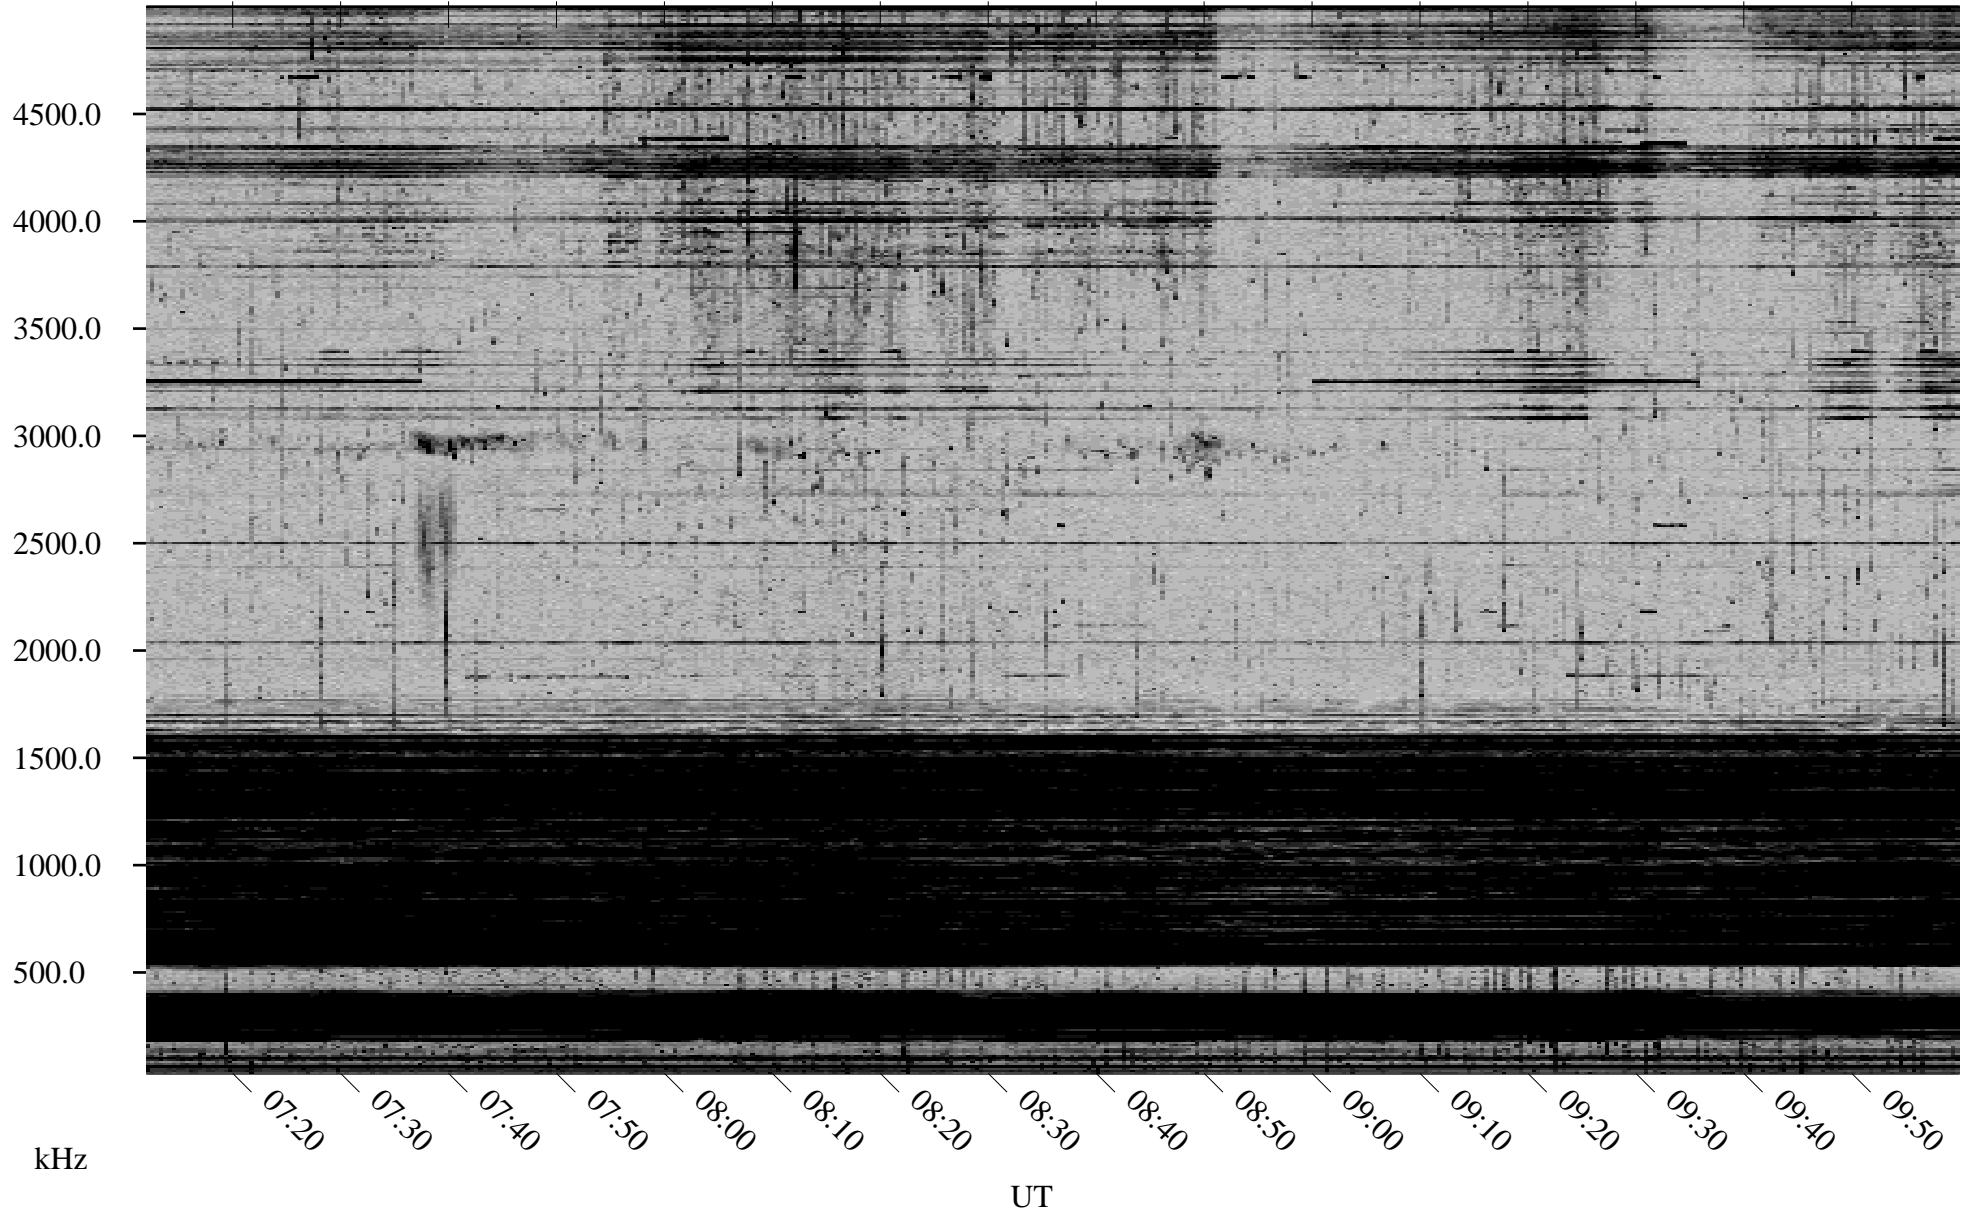

10/28/1998 Churchill, Manitoba

Linear Scale Black = 161 White = 15

ch983011.r00m max_12

Page 1

10/28/1998 Churchill, Manitoba

Linear Scale Black = 161 White = 15

ch983011.r00m max_12

Page 2

10/29/1998 Churchill, Manitoba

Linear Scale Black = 161 White = 15

ch983011.r00m max_12

Page 3

10/29/1998 Churchill, Manitoba

Linear Scale Black = 161 White = 15

ch983011.r00m max_12

Page 4

10/29/1998 Churchill, Manitoba

Linear Scale Black = 161 White = 15

ch983011.r00m max_12

Page 5

10/29/1998 Churchill, Manitoba

Linear Scale Black = 161 White = 15

ch983011.r00m max_12

Page 6

10/29/1998 Churchill, Manitoba

Linear Scale Black = 161 White = 15

ch983011.r00m max_12

Page 7

10/29/1998 Churchill, Manitoba

Linear Scale Black = 161 White = 15

ch983011.r00m max_12

Page 8