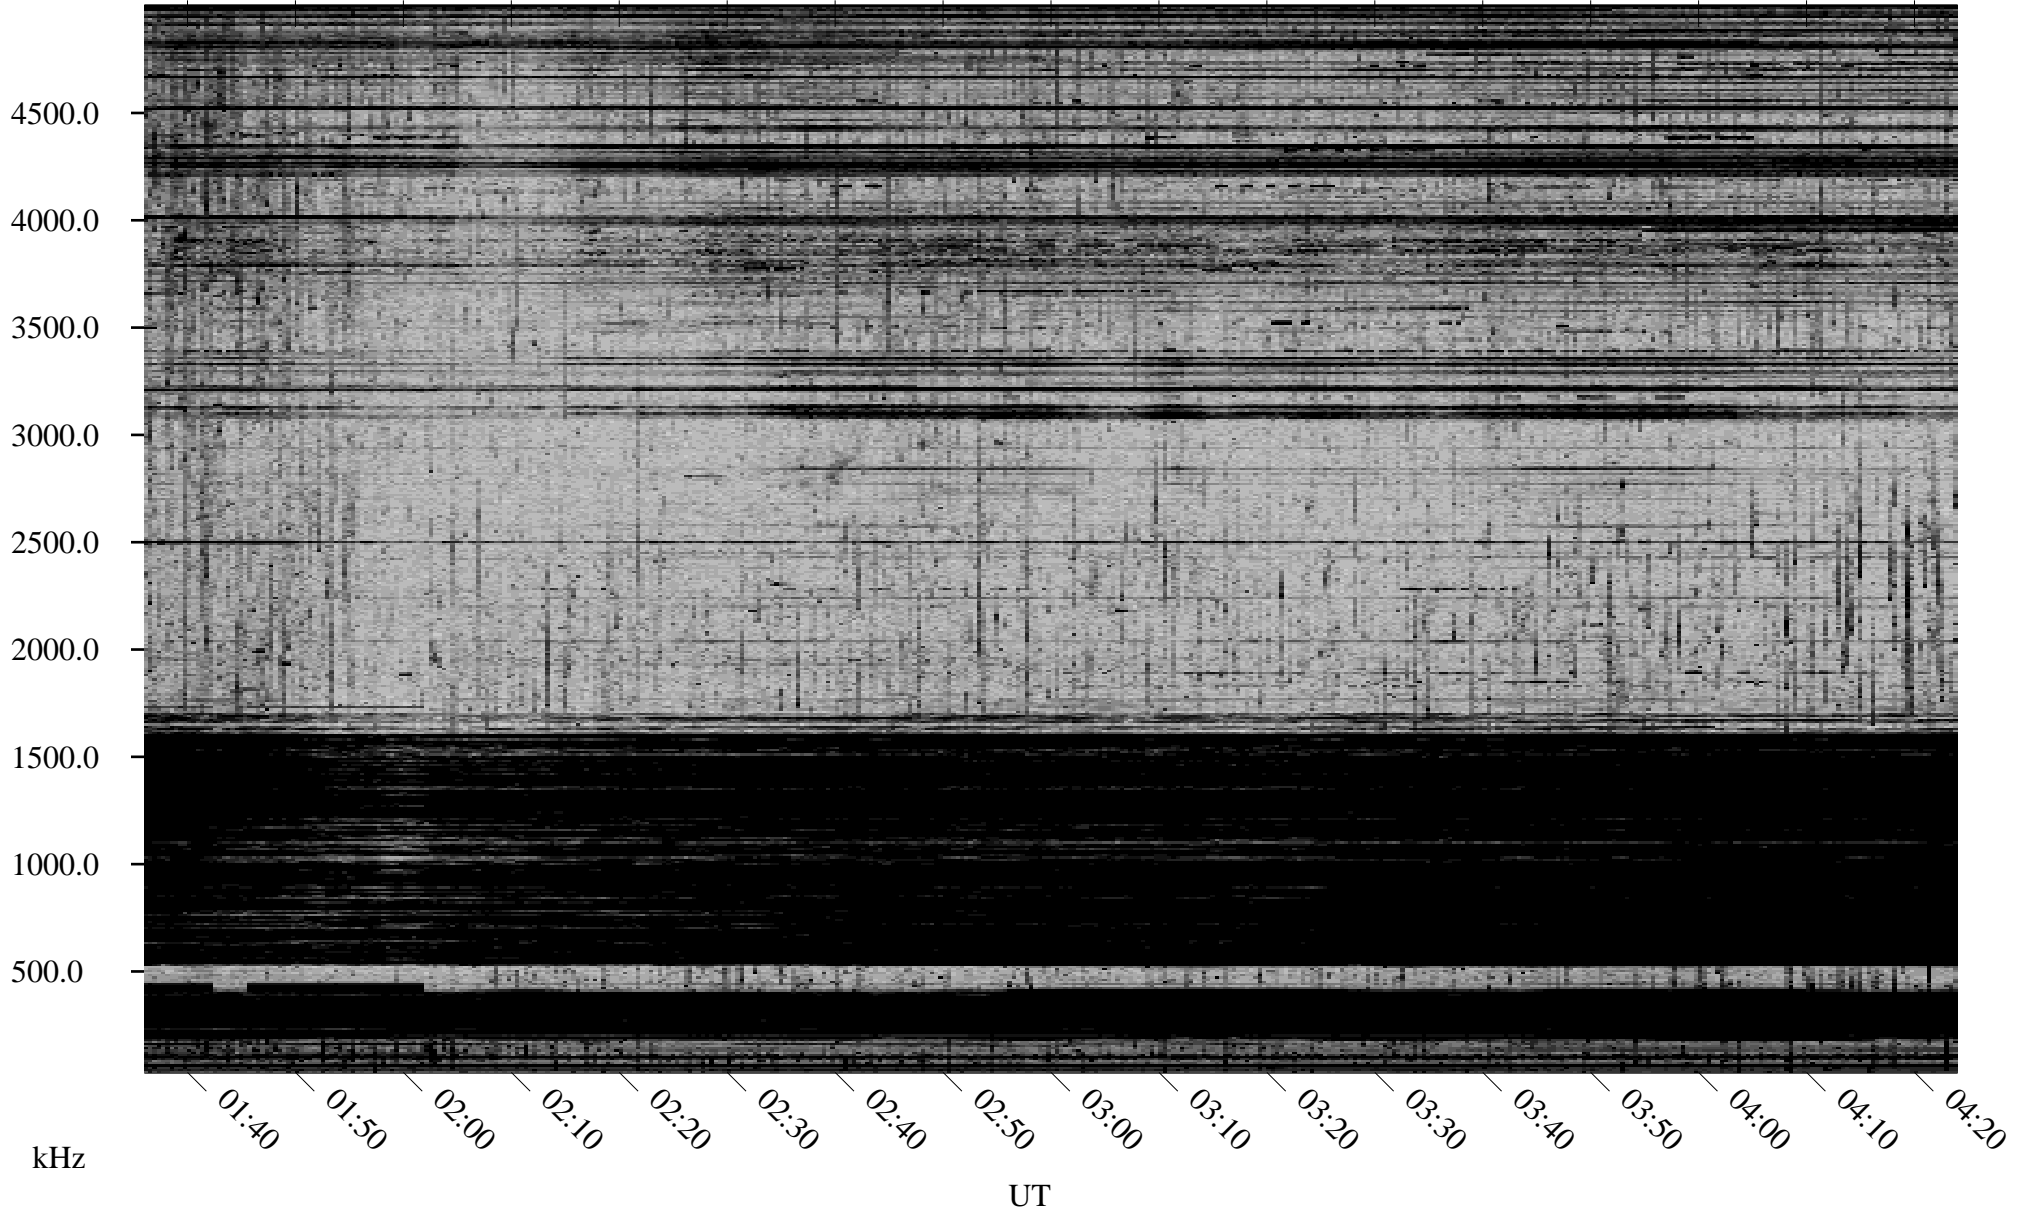

10/28/1998 Churchill, Manitoba

Linear Scale Black = 161 White = 15

ch983011.r00m max_12

Page 1

10/28/1998 Churchill, Manitoba

Linear Scale Black = 161 White = 15

ch983011.r00m max_12

Page 2

10/29/1998 Churchill, Manitoba

Linear Scale Black = 161 White = 15

ch983011.r00m max_12

Page 3

10/29/1998 Churchill, Manitoba

Linear Scale Black = 161 White = 15

ch983011.r00m max_12

Page 4

10/29/1998 Churchill, Manitoba

Linear Scale Black = 161 White = 15

ch983011.r00m max_12

Page 5

10/29/1998 Churchill, Manitoba

Linear Scale Black = 161 White = 15

ch983011.r00m max_12

Page 6

10/29/1998 Churchill, Manitoba

Linear Scale Black = 161 White = 15

ch983011.r00m max_12

Page 7

10/29/1998 Churchill, Manitoba

Linear Scale Black = 161 White = 15

ch983011.r00m max_12

Page 8