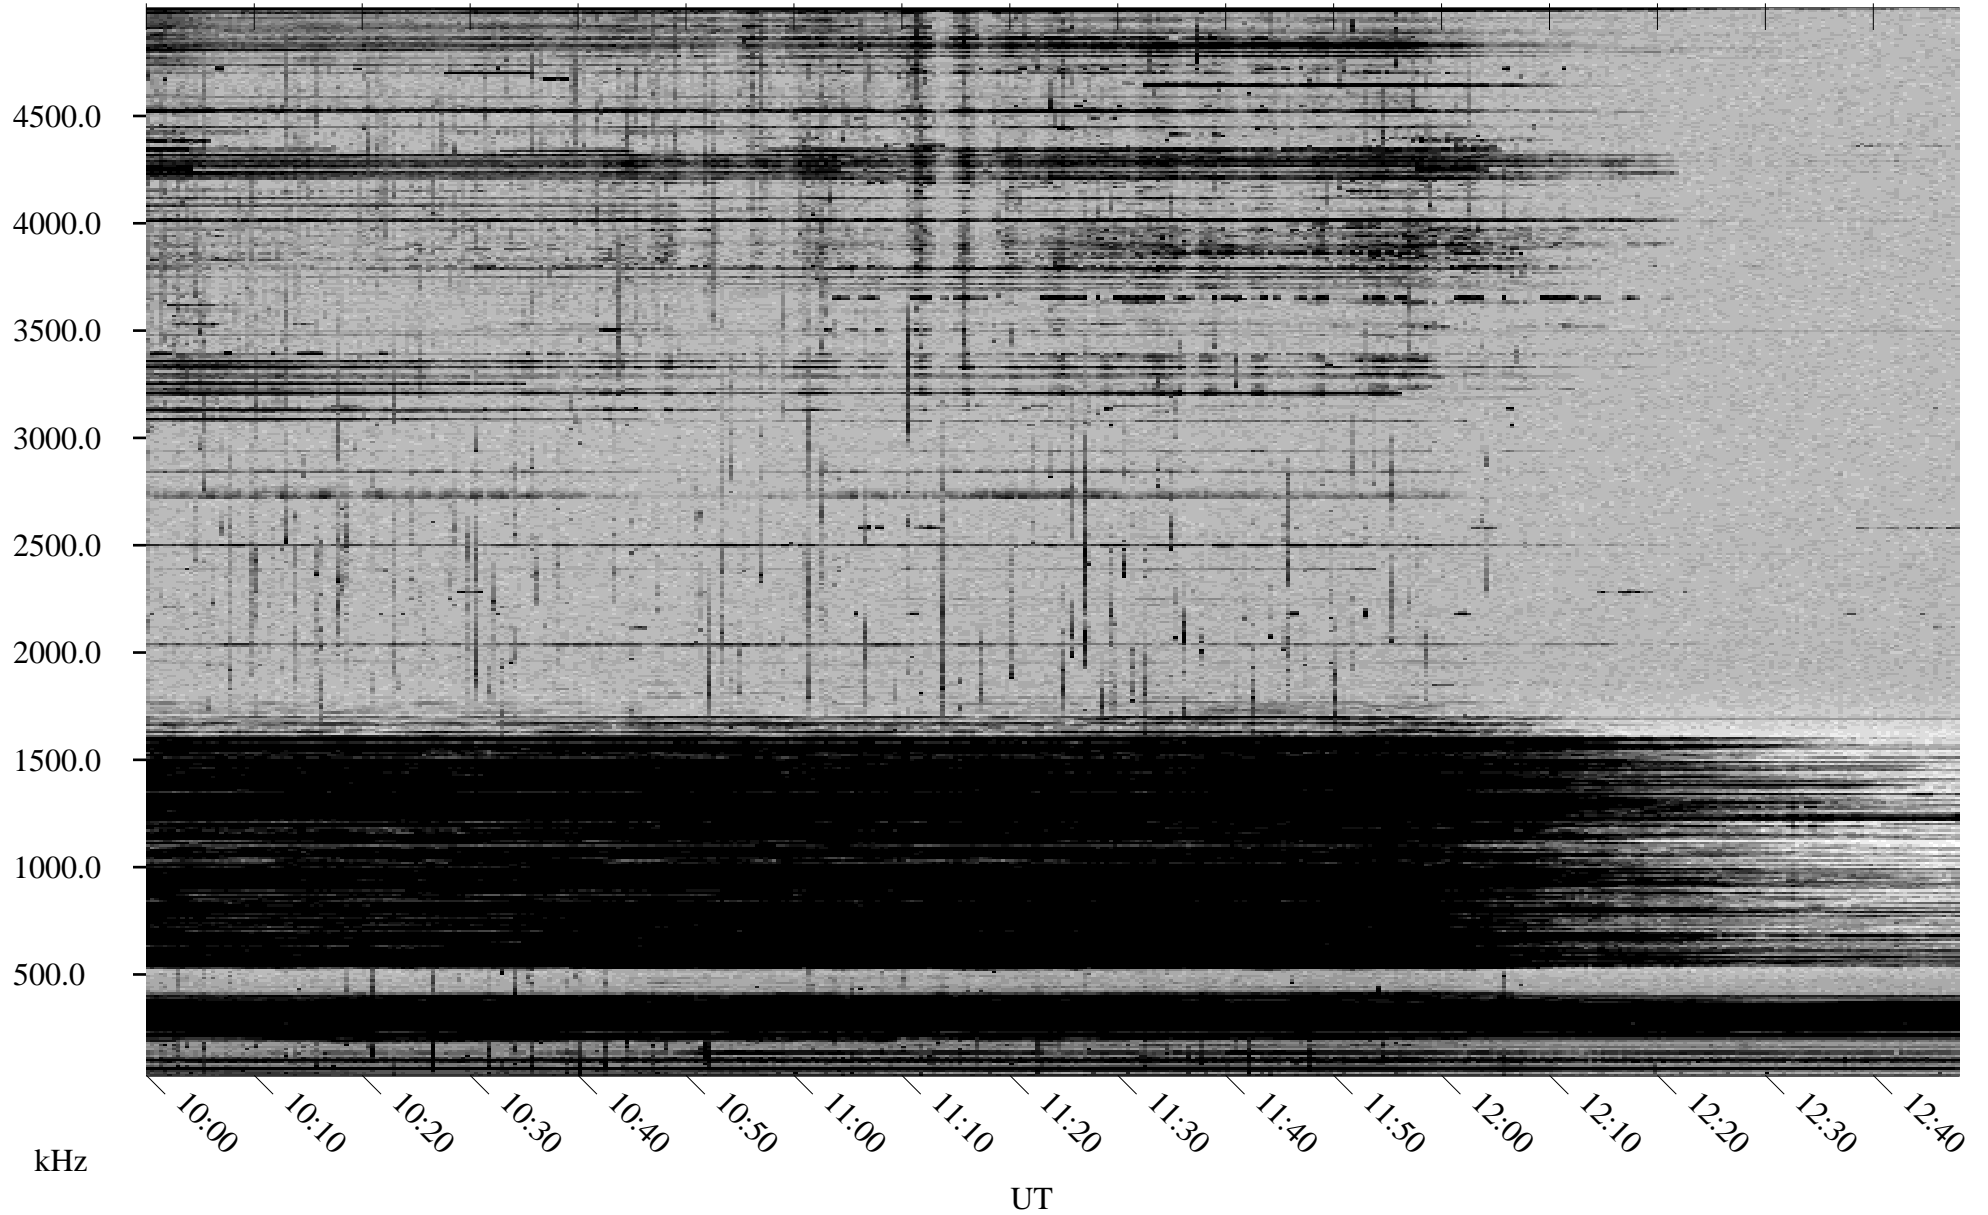

10/28/1998 Churchill, Manitoba

Linear Scale Black = 161 White = 15

ch983011.r00m max_12

Page 1

10/28/1998 Churchill, Manitoba

Linear Scale Black = 161 White = 15

ch983011.r00m max_12

Page 2

10/29/1998 Churchill, Manitoba

Linear Scale Black = 161 White = 15

ch983011.r00m max_12

Page 3

10/29/1998 Churchill, Manitoba

Linear Scale Black = 161 White = 15

ch983011.r00m max_12

Page 4

10/29/1998 Churchill, Manitoba

Linear Scale Black = 161 White = 15

ch983011.r00m max_12

Page 5

10/29/1998 Churchill, Manitoba

Linear Scale Black = 161 White = 15

ch983011.r00m max_12

Page 6

10/29/1998 Churchill, Manitoba

Linear Scale Black = 161 White = 15

ch983011.r00m max_12

Page 7

10/29/1998 Churchill, Manitoba

Linear Scale Black = 161 White = 15

ch983011.r00m max_12

Page 8