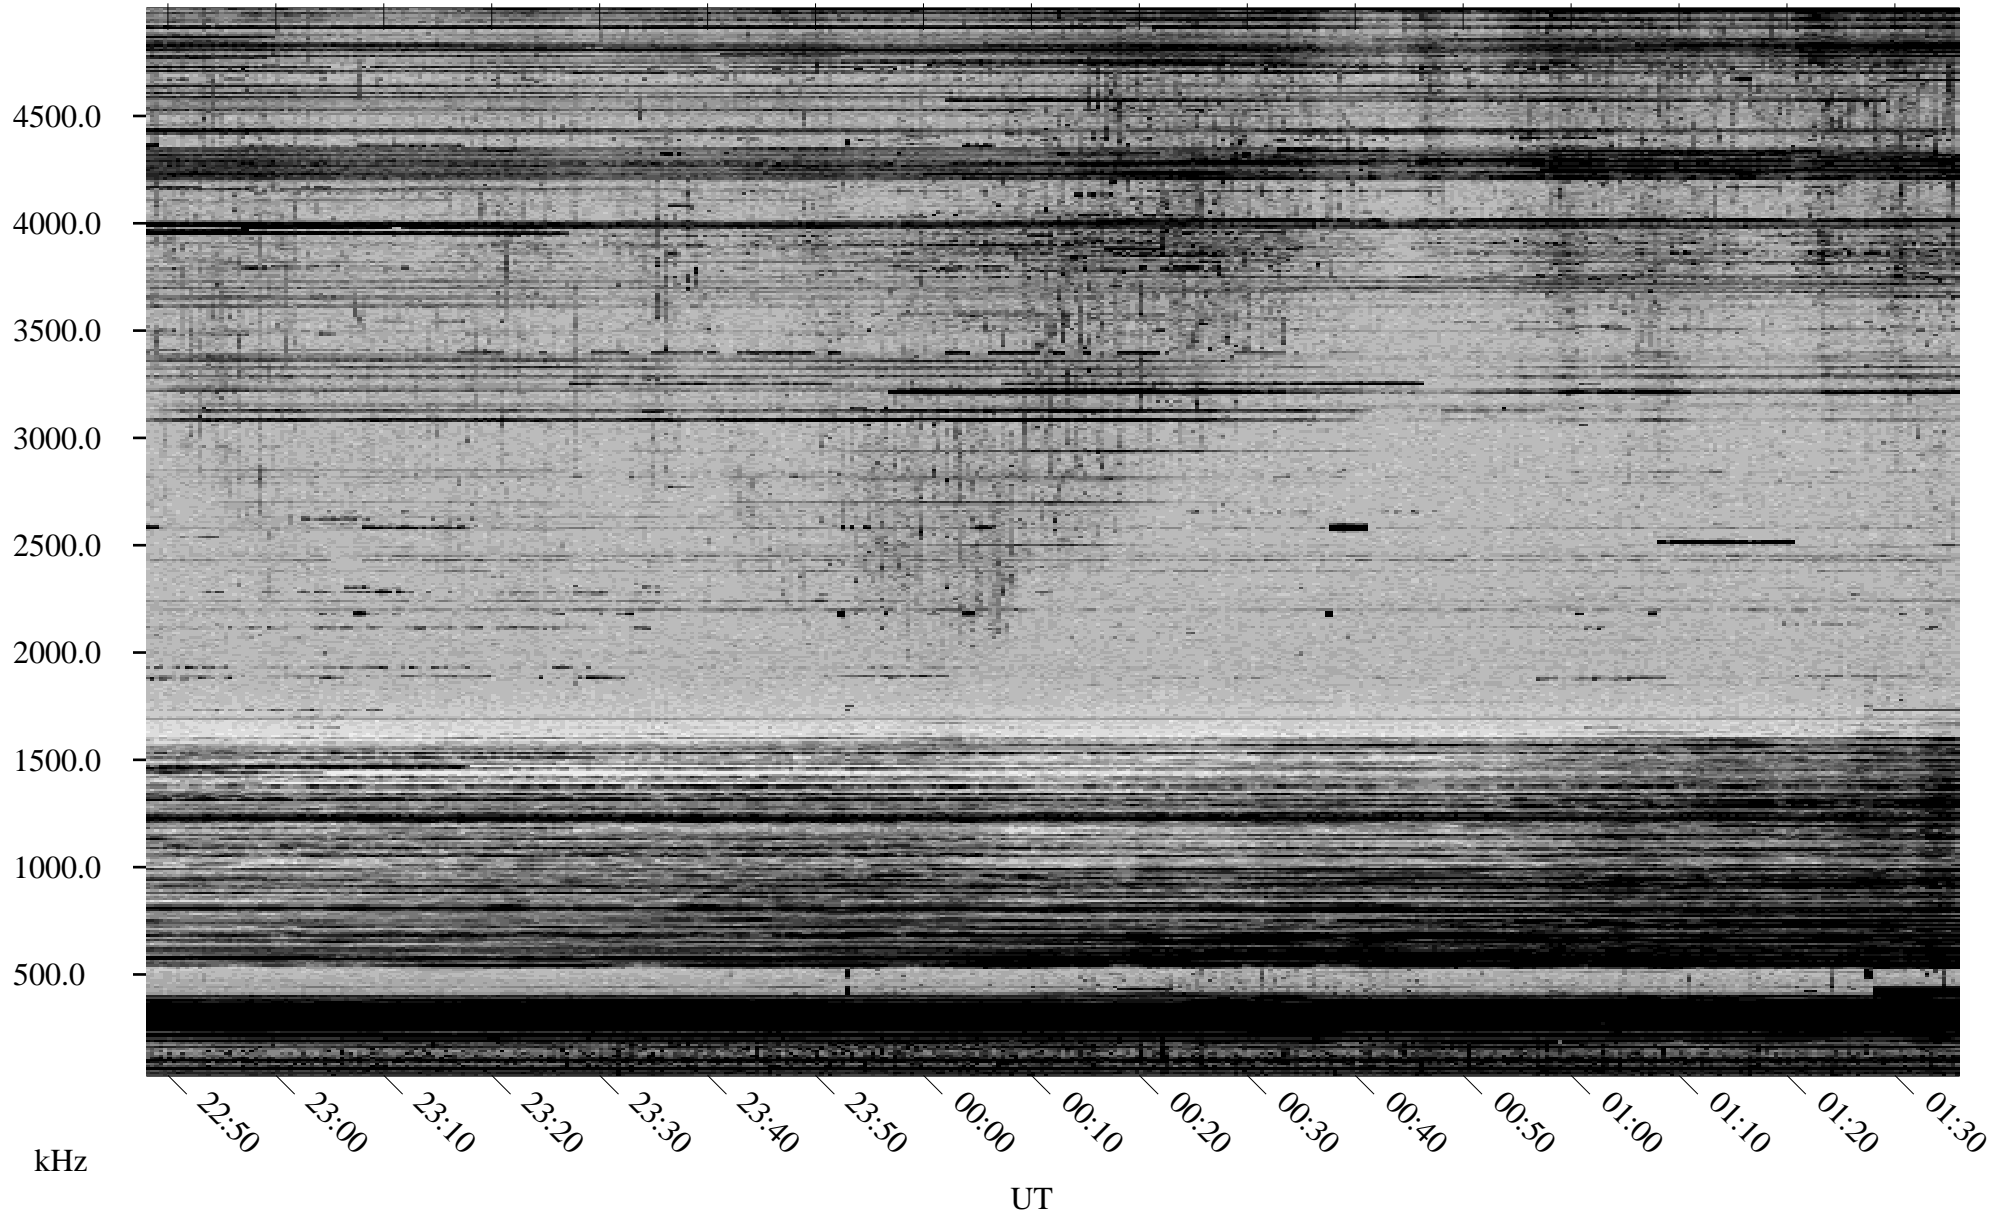

10/29/1998 Churchill, Manitoba

Linear Scale Black = 161 White = 15

ch98302l.r00m max_12

Page 1

10/29/1998 Churchill, Manitoba

Linear Scale Black = 161 White = 15

ch98302l.r00m max_12

Page 2

10/30/1998 Churchill, Manitoba

Linear Scale Black = 161 White = 15

ch98302l.r00m max_12

Page 3

10/30/1998 Churchill, Manitoba

Linear Scale Black = 161 White = 15

ch98302l.r00m max_12

Page 4

10/30/1998 Churchill, Manitoba

Linear Scale Black = 161 White = 15

ch98302l.r00m max_12

Page 5

10/30/1998 Churchill, Manitoba

Linear Scale Black = 161 White = 15

ch98302l.r00m max_12

Page 6

10/30/1998 Churchill, Manitoba

Linear Scale Black = 161 White = 15

ch98302l.r00m max_12

Page 7

10/30/1998 Churchill, Manitoba

Linear Scale Black = 161 White = 15

ch98302l.r00m max_12

Page 8