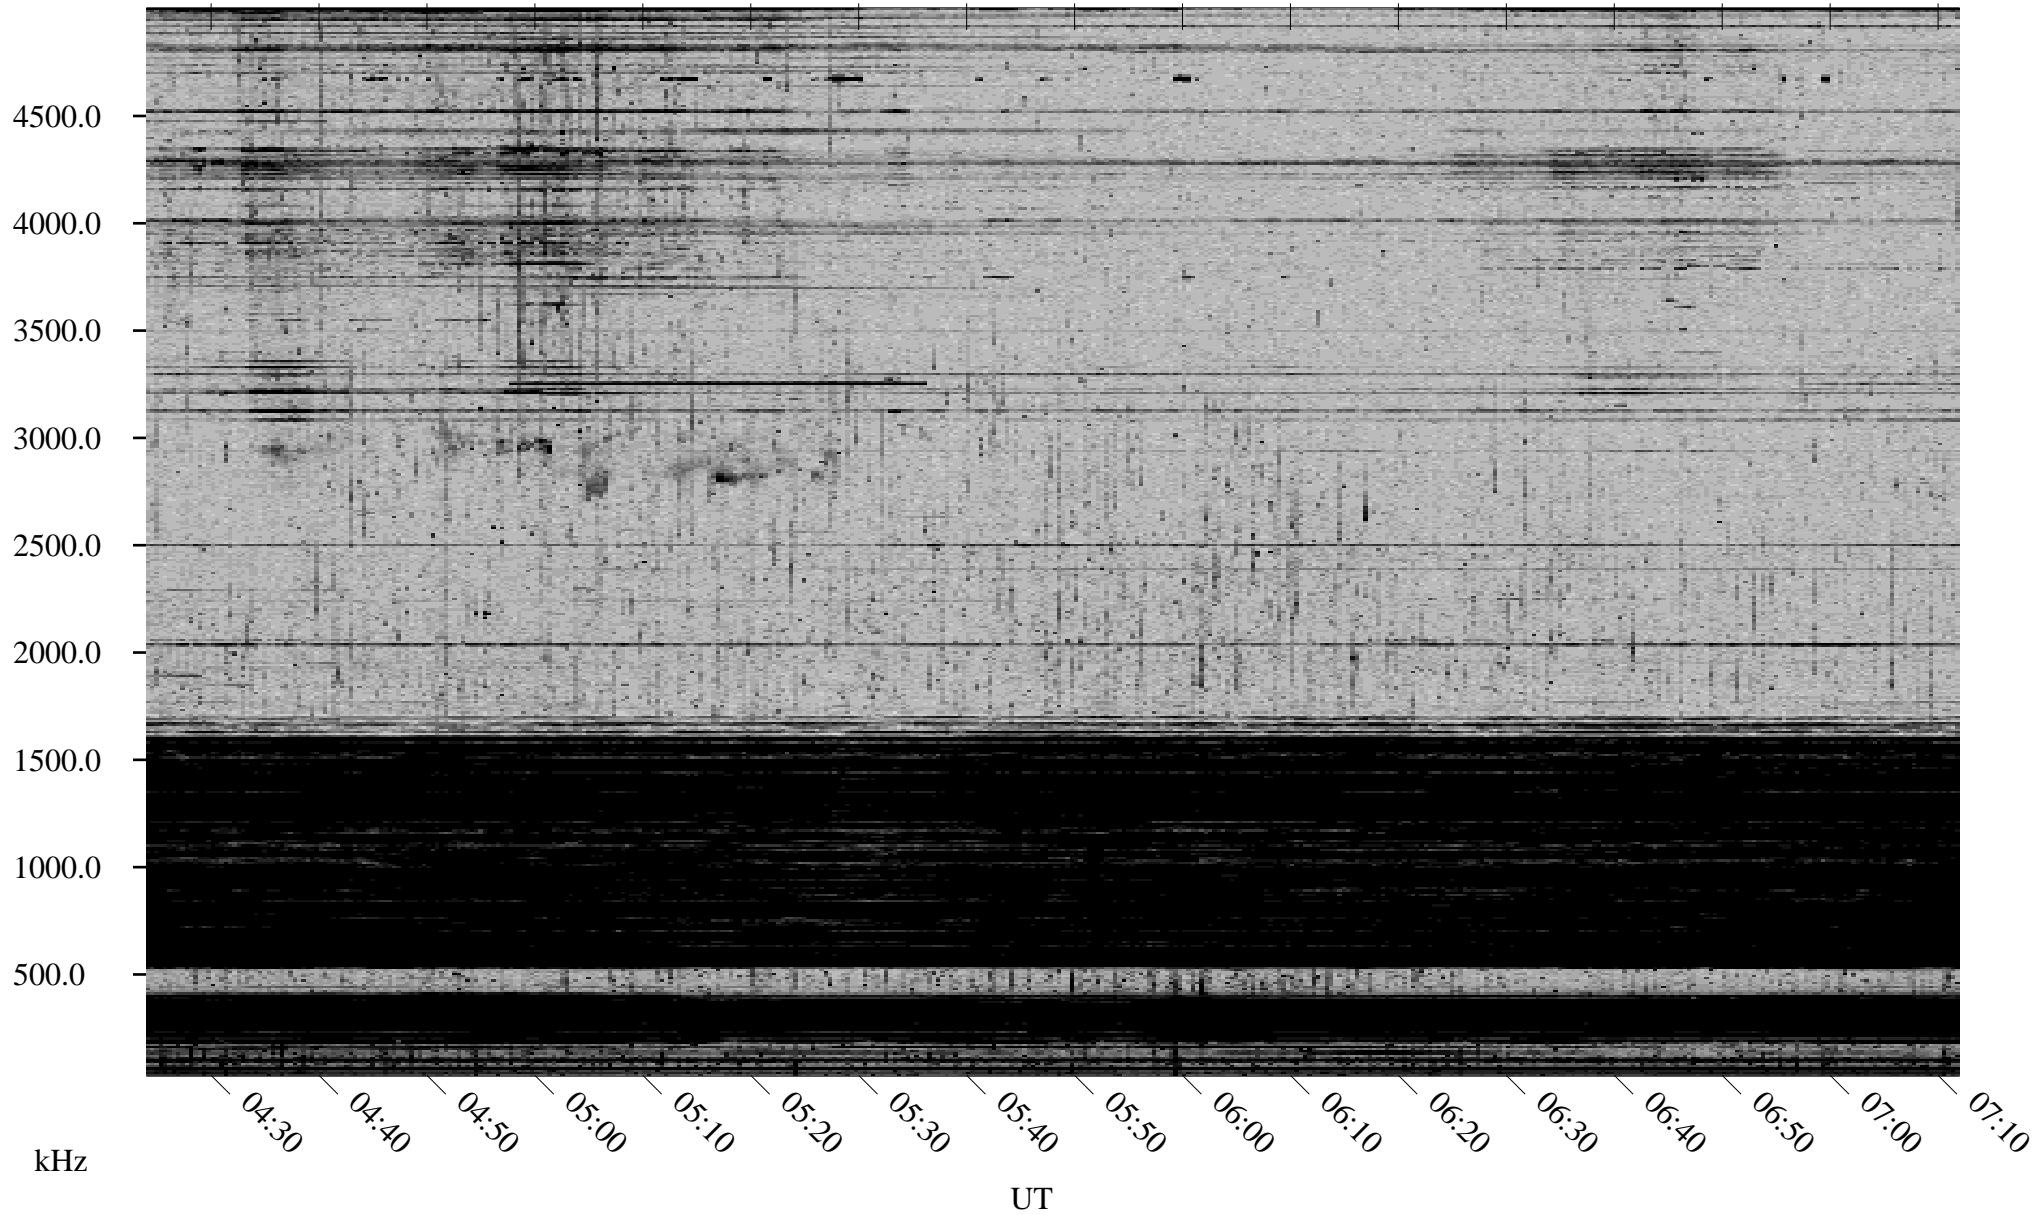

10/29/1998 Churchill, Manitoba

Linear Scale Black = 161 White = 15

ch98302l.r00m max_12

Page 1

10/29/1998 Churchill, Manitoba

Linear Scale Black = 161 White = 15

ch98302l.r00m max_12

Page 2

10/30/1998 Churchill, Manitoba

Linear Scale Black = 161 White = 15

ch98302l.r00m max_12

Page 3

10/30/1998 Churchill, Manitoba

Linear Scale Black = 161 White = 15

ch98302l.r00m max_12

Page 4

10/30/1998 Churchill, Manitoba

Linear Scale Black = 161 White = 15

ch98302l.r00m max_12

Page 5

10/30/1998 Churchill, Manitoba

Linear Scale Black = 161 White = 15

ch98302l.r00m max_12

Page 6

10/30/1998 Churchill, Manitoba

Linear Scale Black = 161 White = 15

ch98302l.r00m max_12

Page 7

10/30/1998 Churchill, Manitoba

Linear Scale Black = 161 White = 15

ch98302l.r00m max_12

Page 8