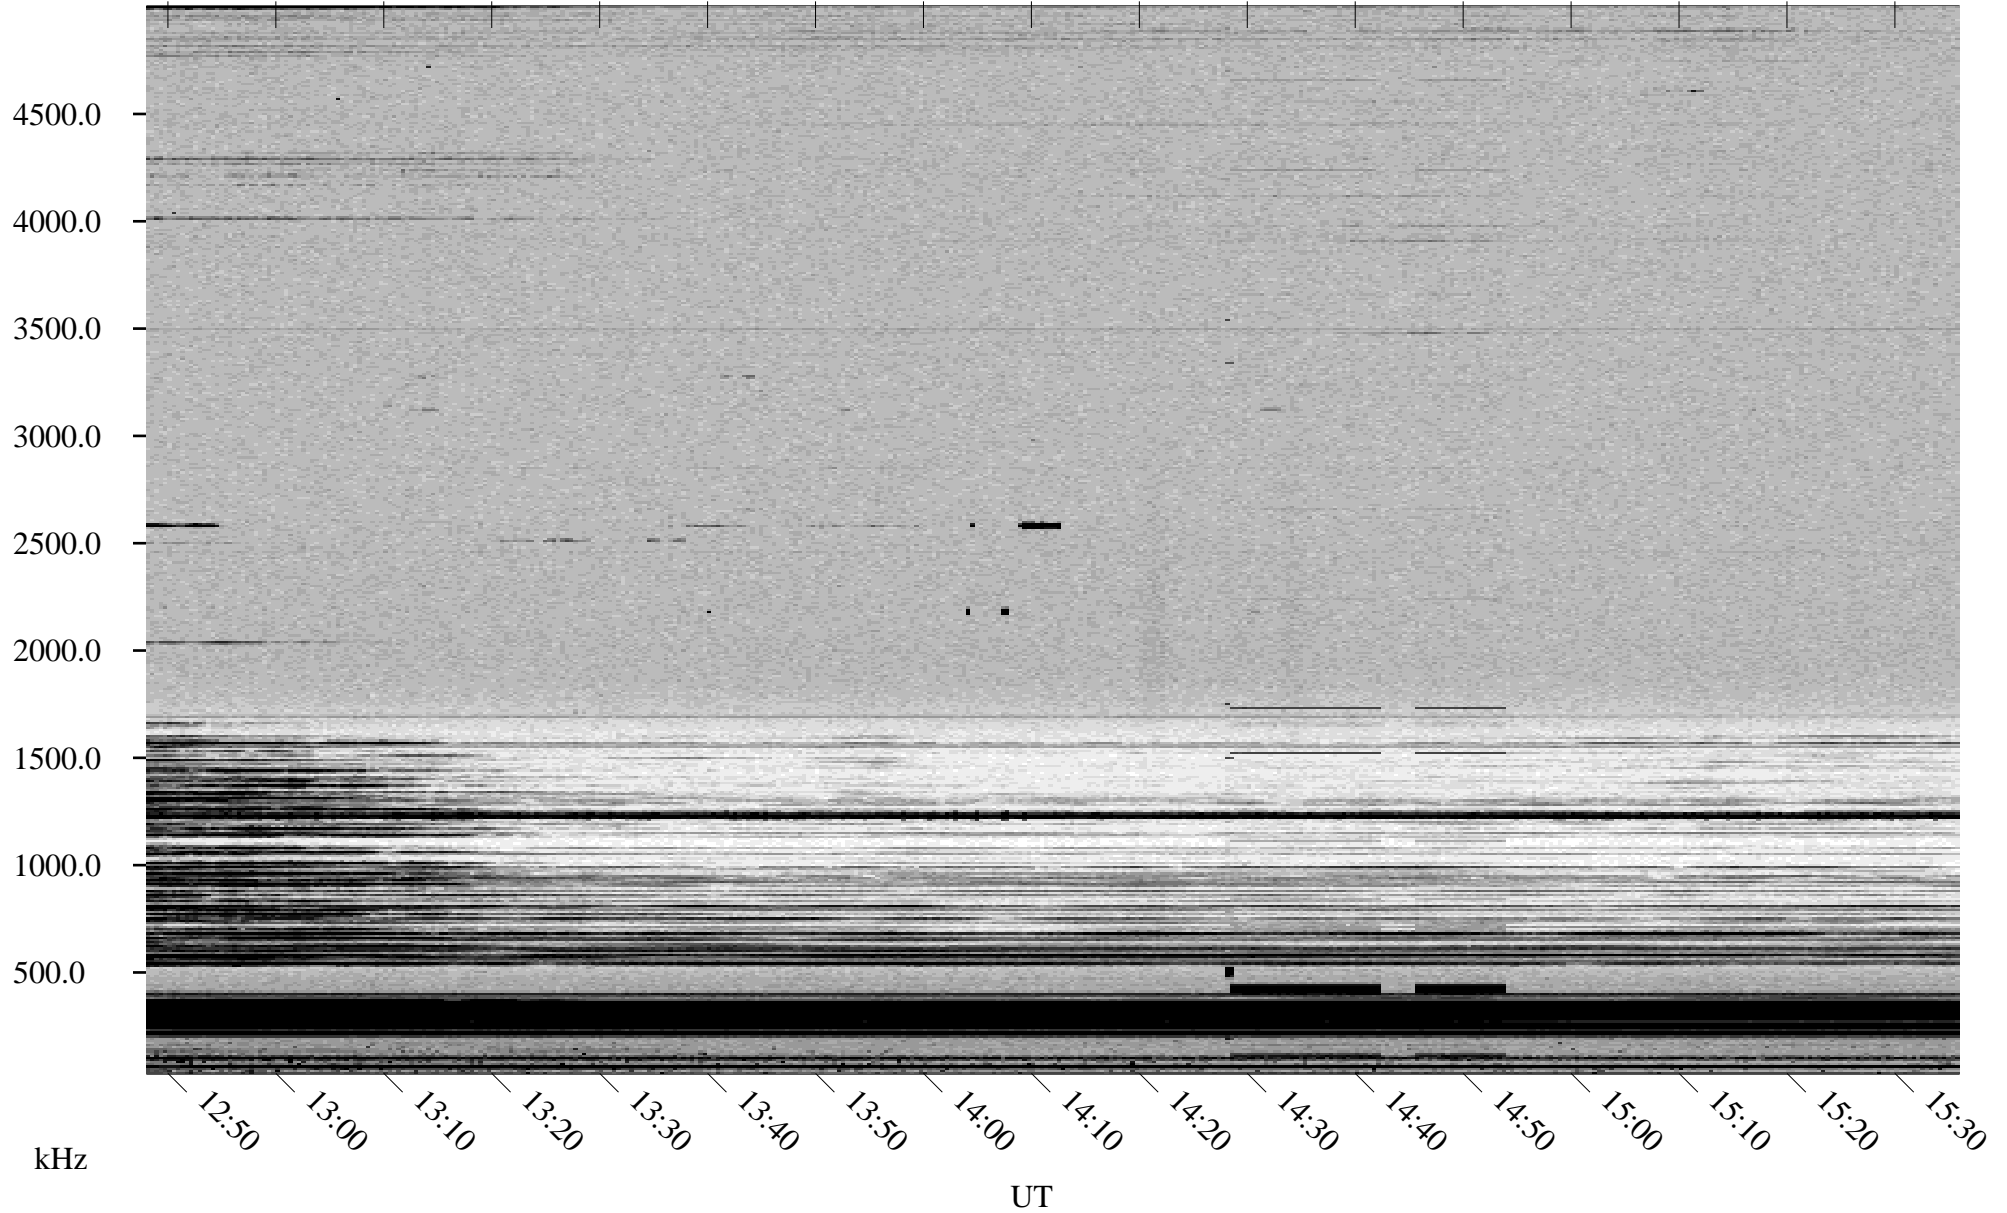

10/29/1998 Churchill, Manitoba

Linear Scale Black = 161 White = 15

ch98302l.r00m max_12

Page 1

10/29/1998 Churchill, Manitoba

Linear Scale Black = 161 White = 15

ch98302l.r00m max_12

Page 2

10/30/1998 Churchill, Manitoba

Linear Scale Black = 161 White = 15

ch98302l.r00m max_12

Page 3

10/30/1998 Churchill, Manitoba

Linear Scale Black = 161 White = 15

ch98302l.r00m max_12

Page 4

10/30/1998 Churchill, Manitoba

Linear Scale Black = 161 White = 15

ch98302l.r00m max_12

Page 5

10/30/1998 Churchill, Manitoba

Linear Scale Black = 161 White = 15

ch98302l.r00m max_12

Page 6

10/30/1998 Churchill, Manitoba

Linear Scale Black = 161 White = 15

ch98302l.r00m max_12

Page 7

10/30/1998 Churchill, Manitoba

Linear Scale Black = 161 White = 15

ch98302l.r00m max_12

Page 8