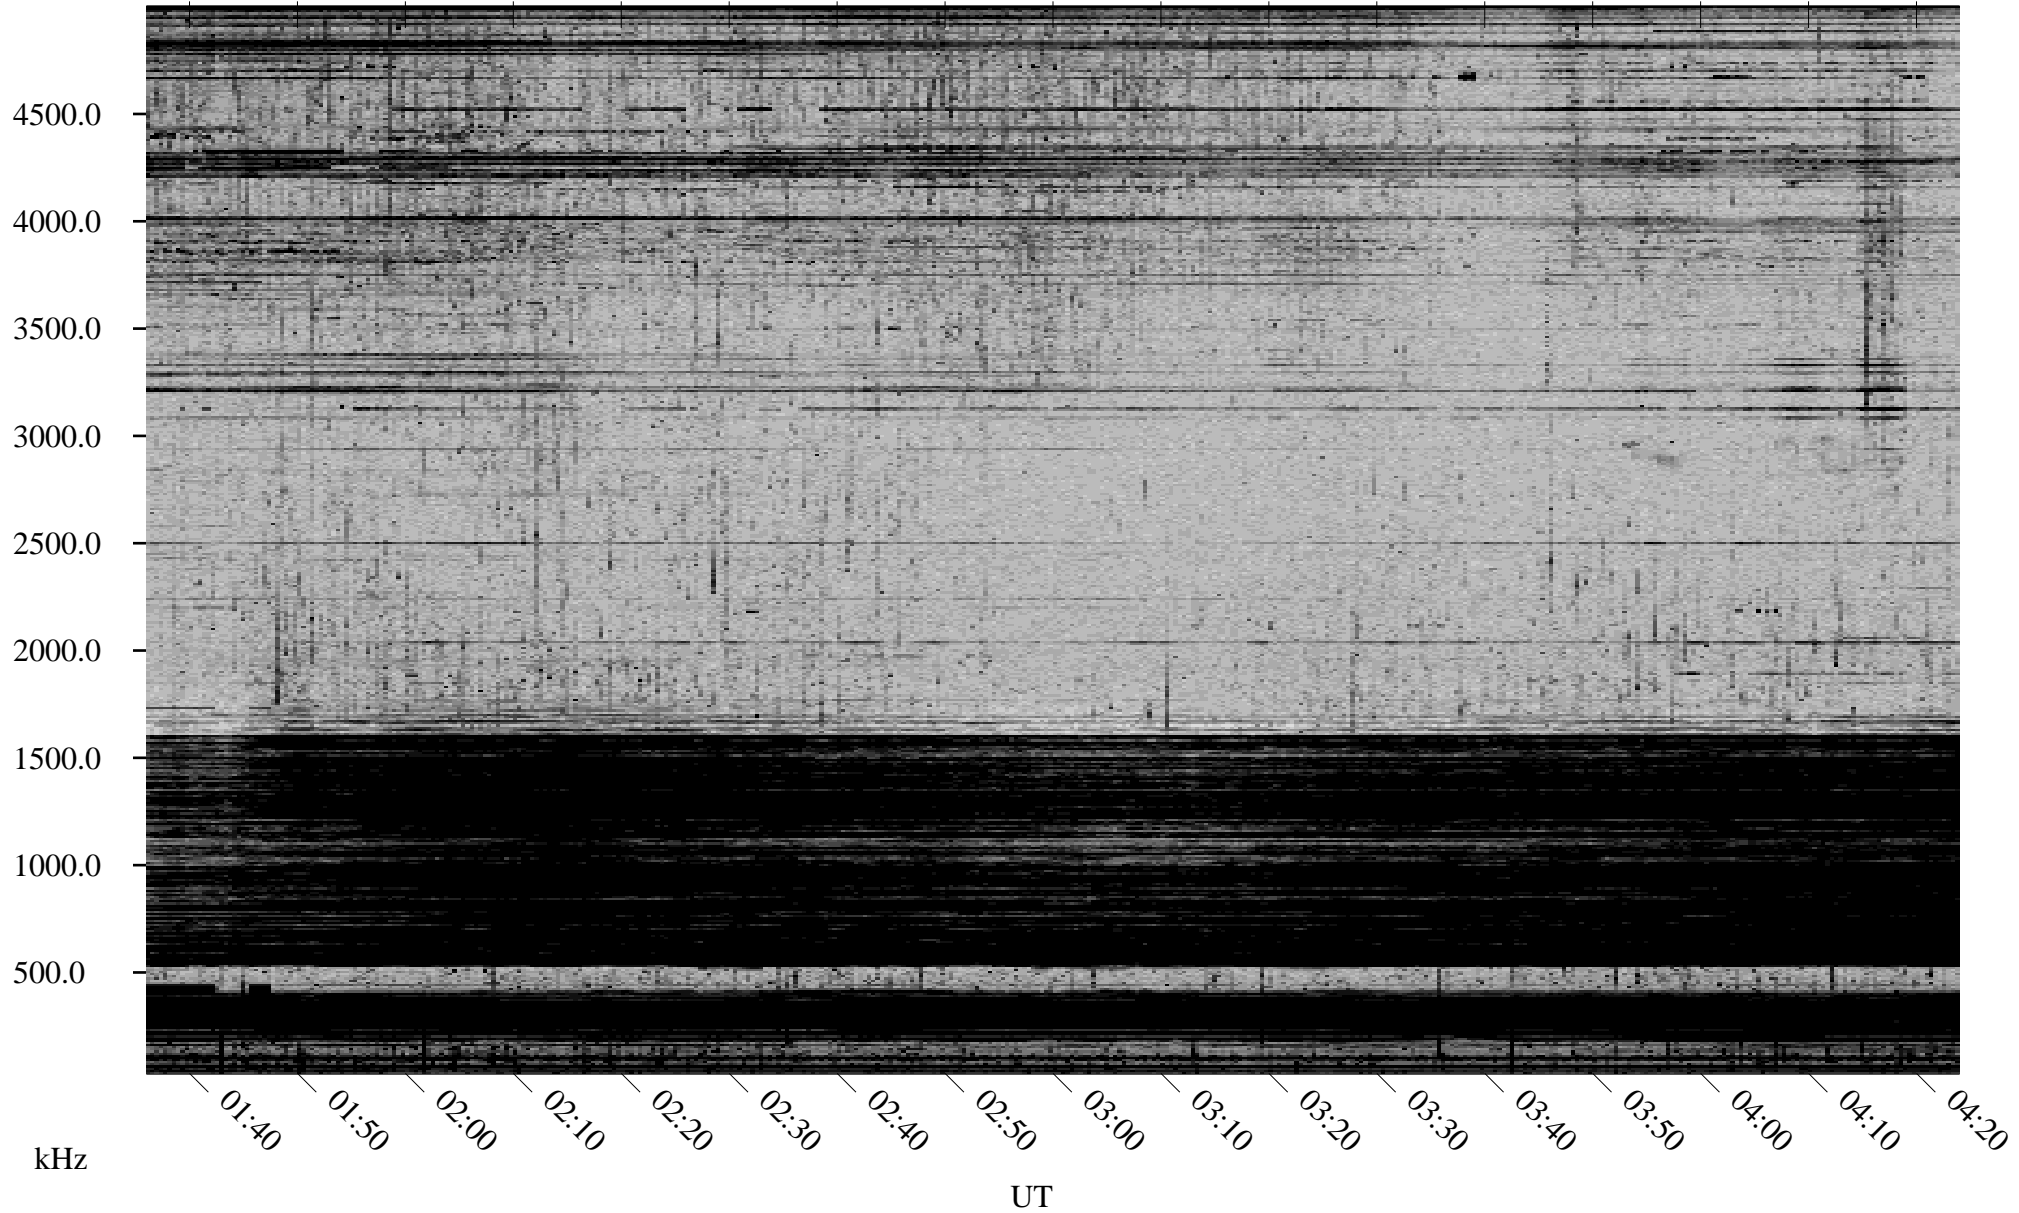

10/29/1998 Churchill, Manitoba

Linear Scale Black = 161 White = 15

ch98302l.r00m max_12

Page 1

10/29/1998 Churchill, Manitoba

Linear Scale Black = 161 White = 15

ch98302l.r00m max_12

Page 2

10/30/1998 Churchill, Manitoba

Linear Scale Black = 161 White = 15

ch98302l.r00m max_12

Page 3

10/30/1998 Churchill, Manitoba

Linear Scale Black = 161 White = 15

ch98302l.r00m max_12

Page 4

10/30/1998 Churchill, Manitoba

Linear Scale Black = 161 White = 15

ch98302l.r00m max_12

Page 5

10/30/1998 Churchill, Manitoba

Linear Scale Black = 161 White = 15

ch98302l.r00m max_12

Page 6

10/30/1998 Churchill, Manitoba

Linear Scale Black = 161 White = 15

ch98302l.r00m max_12

Page 7

10/30/1998 Churchill, Manitoba

Linear Scale Black = 161 White = 15

ch98302l.r00m max_12

Page 8