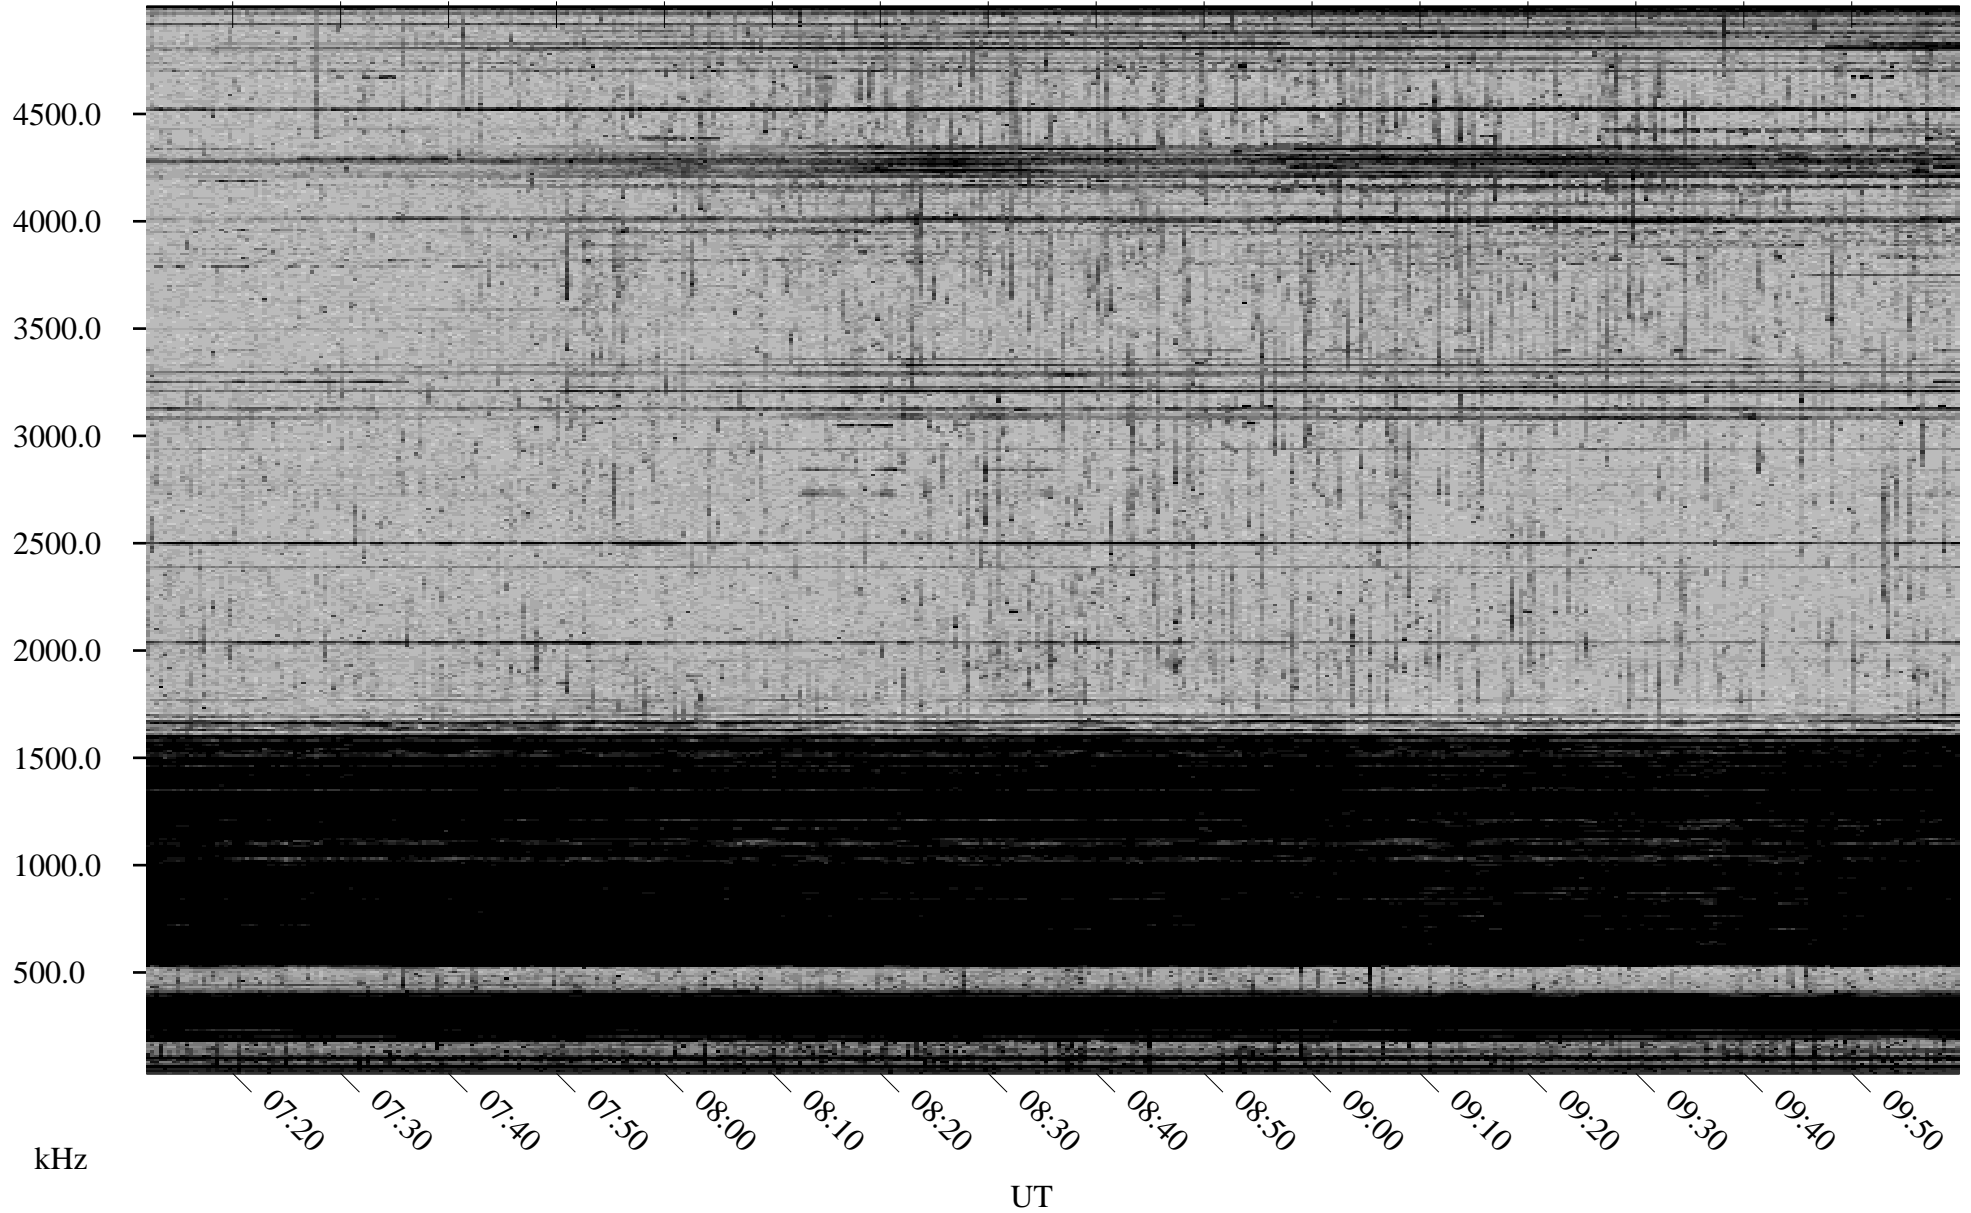

10/29/1998 Churchill, Manitoba

Linear Scale Black = 161 White = 15

ch98302l.r00m max_12

Page 1

10/29/1998 Churchill, Manitoba

Linear Scale Black = 161 White = 15

ch98302l.r00m max_12

Page 2

10/30/1998 Churchill, Manitoba

Linear Scale Black = 161 White = 15

ch98302l.r00m max_12

Page 3

10/30/1998 Churchill, Manitoba

Linear Scale Black = 161 White = 15

ch98302l.r00m max_12

Page 4

10/30/1998 Churchill, Manitoba

Linear Scale Black = 161 White = 15

ch98302l.r00m max_12

Page 5

10/30/1998 Churchill, Manitoba

Linear Scale Black = 161 White = 15

ch98302l.r00m max_12

Page 6

10/30/1998 Churchill, Manitoba

Linear Scale Black = 161 White = 15

ch98302l.r00m max_12

Page 7

10/30/1998 Churchill, Manitoba

Linear Scale Black = 161 White = 15

ch98302l.r00m max_12

Page 8