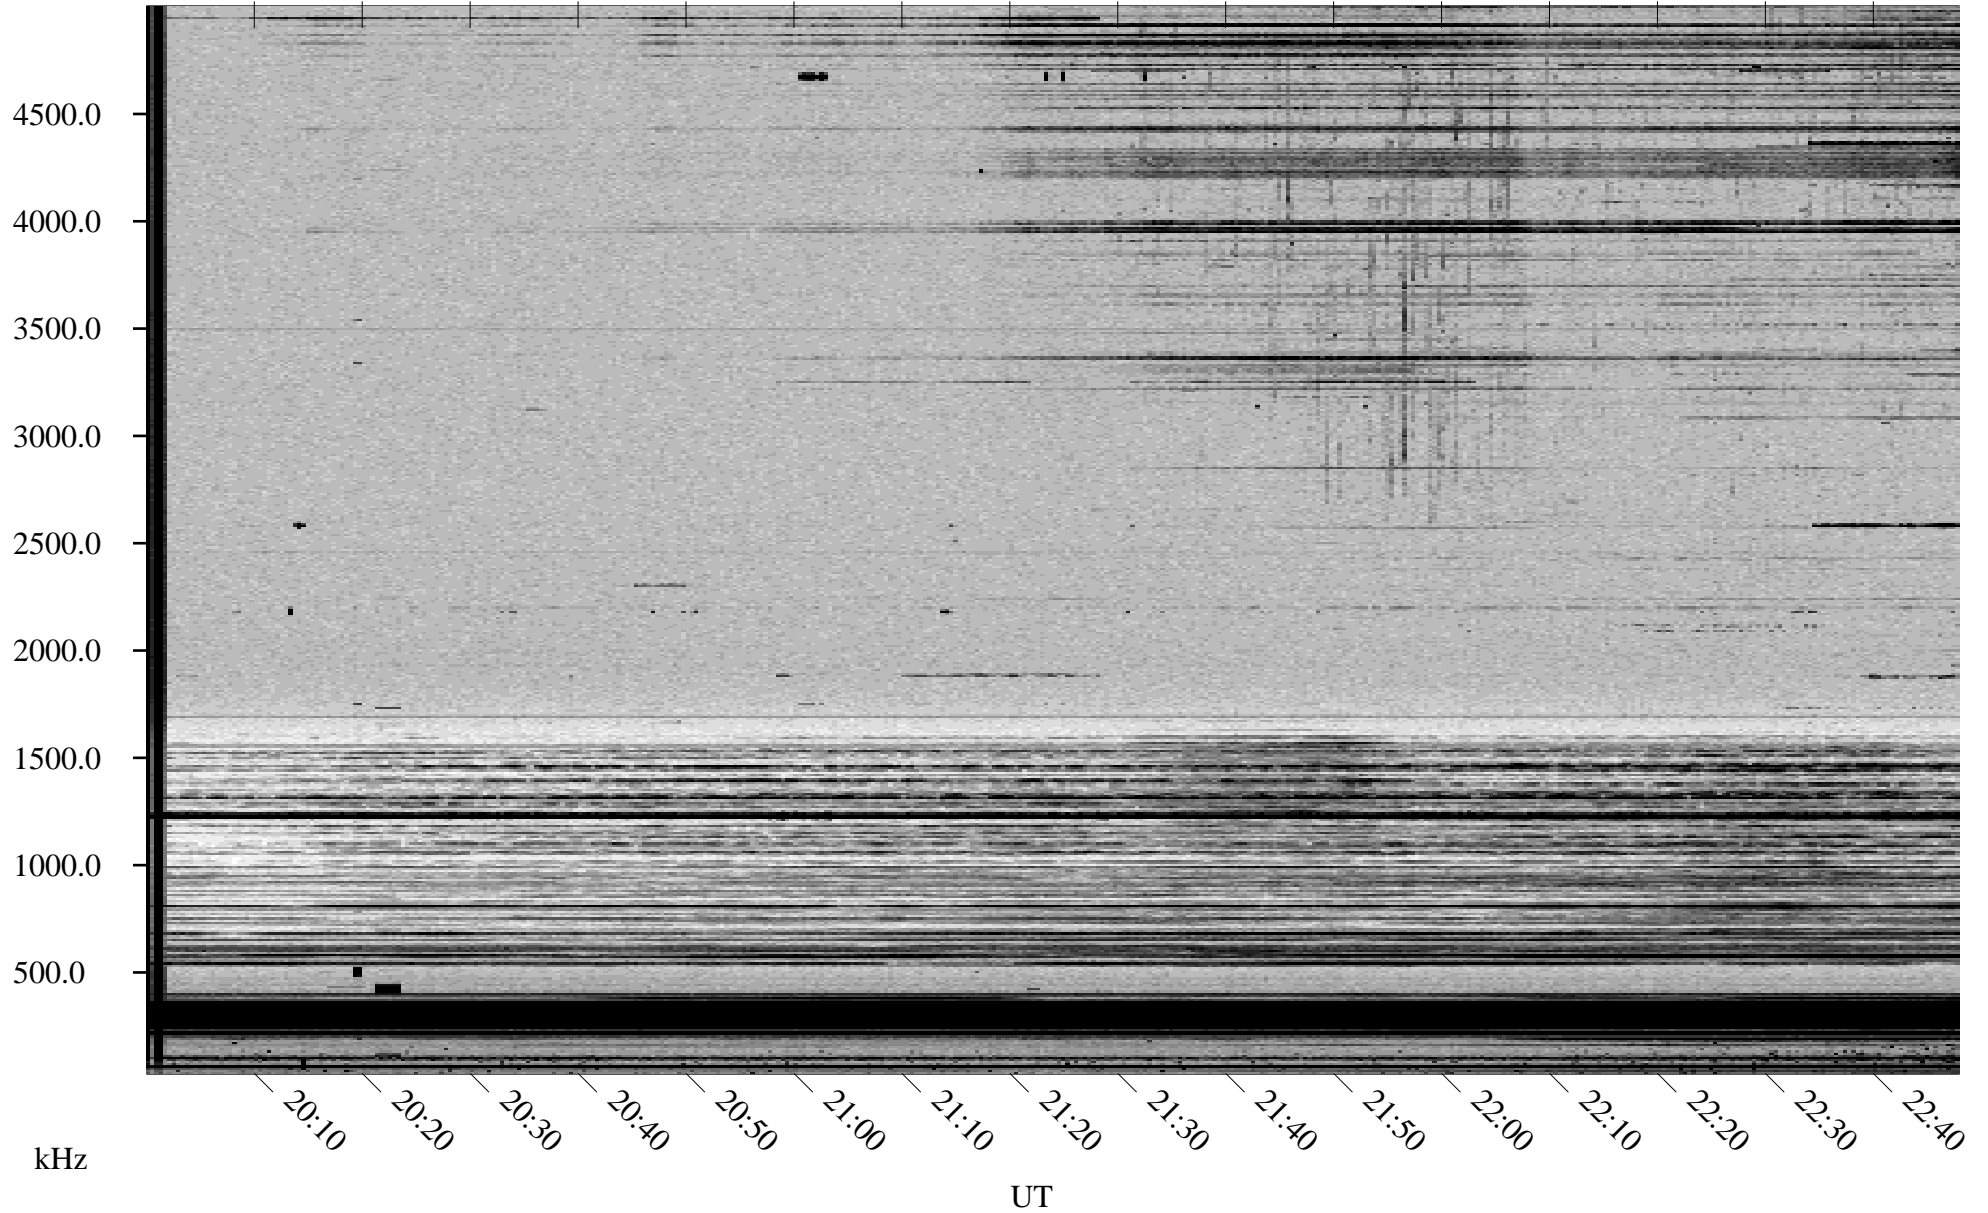

10/29/1998 Churchill, Manitoba

Linear Scale Black = 161 White = 15

ch98302l.r00m max_12

Page 1

10/29/1998 Churchill, Manitoba

Linear Scale Black = 161 White = 15

ch98302l.r00m max_12

Page 2

10/30/1998 Churchill, Manitoba

Linear Scale Black = 161 White = 15

ch98302l.r00m max_12

Page 3

10/30/1998 Churchill, Manitoba

Linear Scale Black = 161 White = 15

ch98302l.r00m max_12

Page 4

10/30/1998 Churchill, Manitoba

Linear Scale Black = 161 White = 15

ch98302l.r00m max_12

Page 5

10/30/1998 Churchill, Manitoba

Linear Scale Black = 161 White = 15

ch98302l.r00m max_12

Page 6

10/30/1998 Churchill, Manitoba

Linear Scale Black = 161 White = 15

ch98302l.r00m max_12

Page 7

10/30/1998 Churchill, Manitoba

Linear Scale Black = 161 White = 15

ch98302l.r00m max_12

Page 8