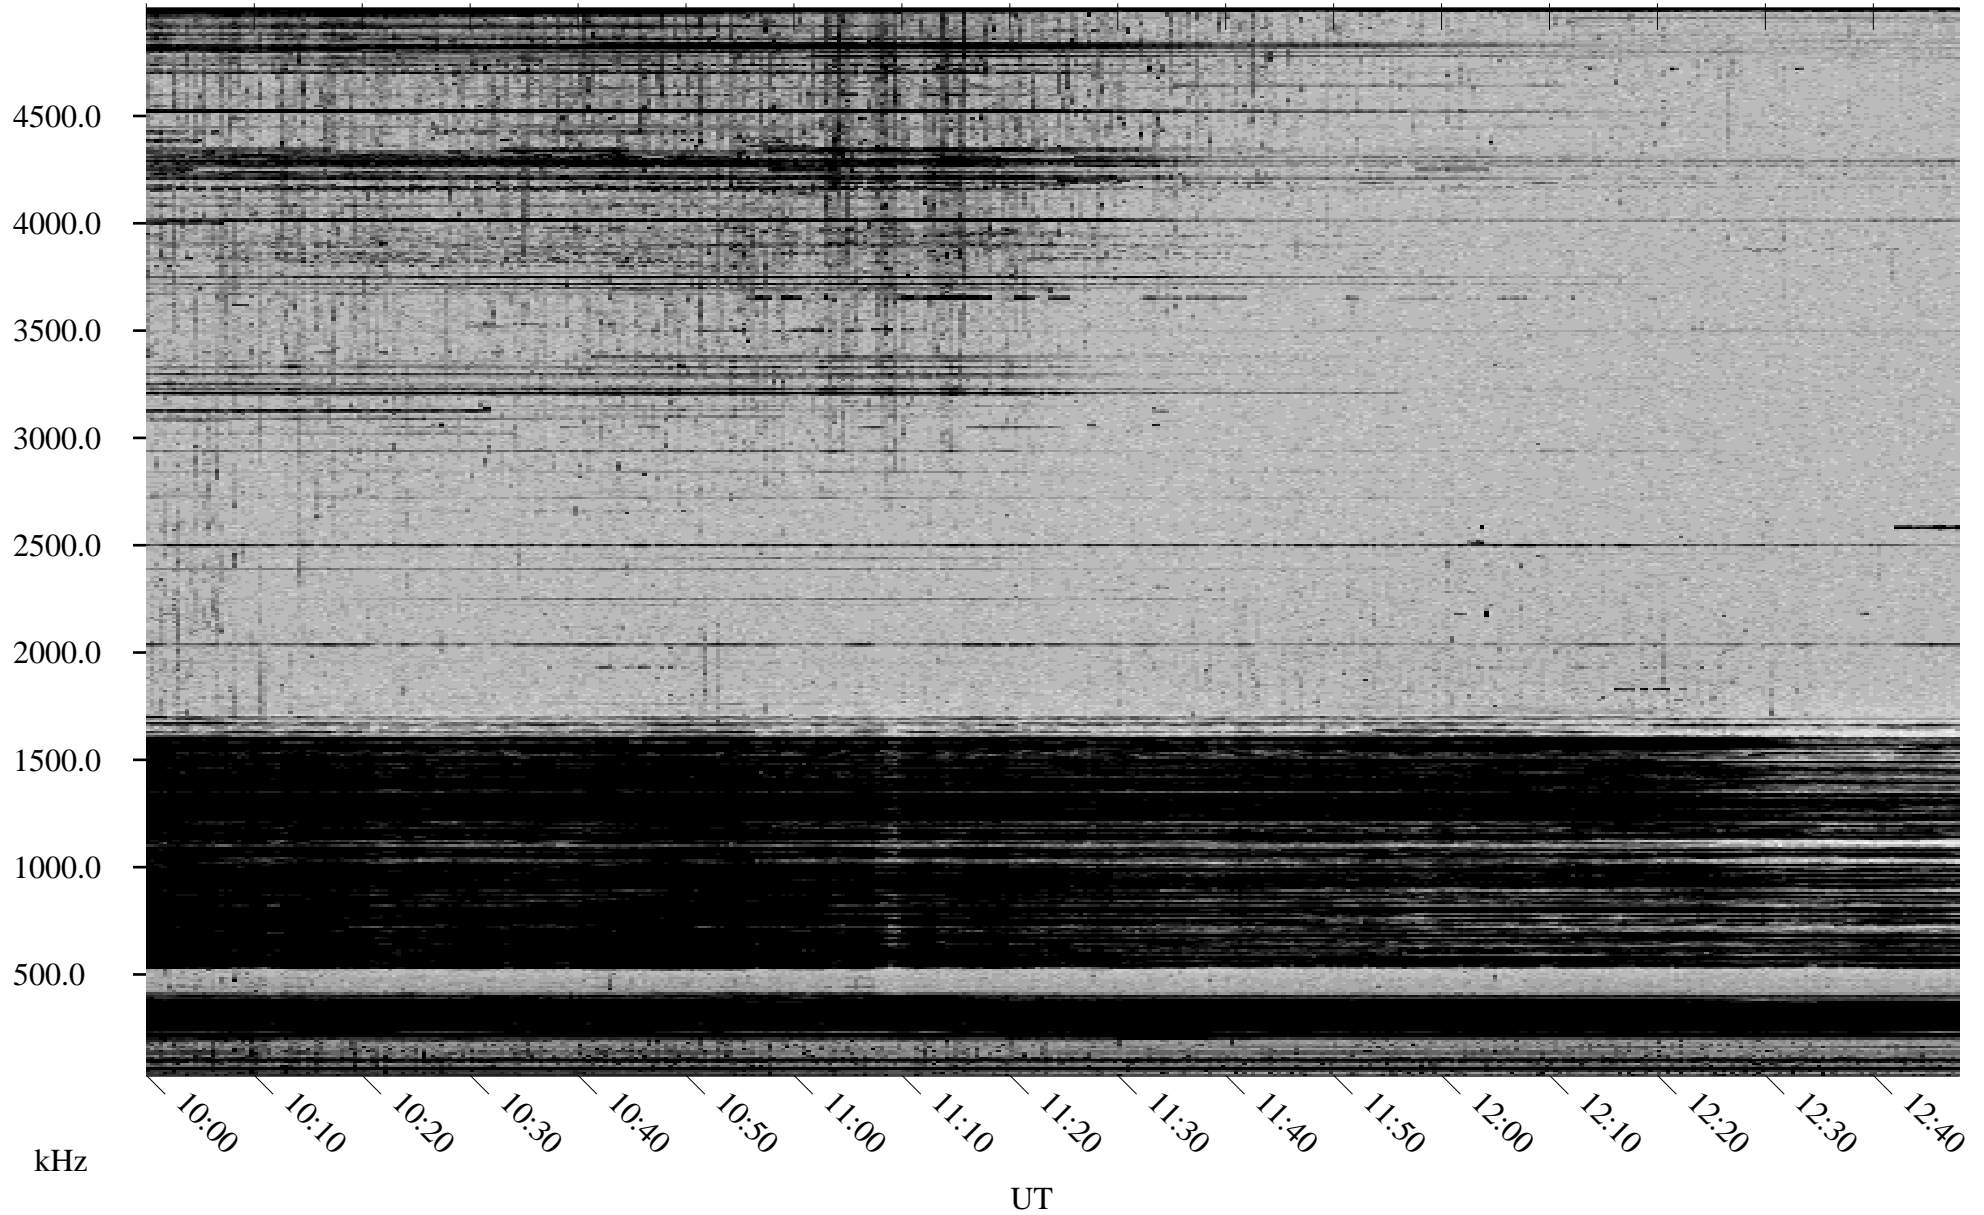

10/29/1998 Churchill, Manitoba

Linear Scale Black = 161 White = 15

ch98302l.r00m max_12

Page 1

10/29/1998 Churchill, Manitoba

Linear Scale Black = 161 White = 15

ch98302l.r00m max_12

Page 2

10/30/1998 Churchill, Manitoba

Linear Scale Black = 161 White = 15

ch98302l.r00m max_12

Page 3

10/30/1998 Churchill, Manitoba

Linear Scale Black = 161 White = 15

ch98302l.r00m max_12

Page 4

10/30/1998 Churchill, Manitoba

Linear Scale Black = 161 White = 15

ch98302l.r00m max_12

Page 5

10/30/1998 Churchill, Manitoba

Linear Scale Black = 161 White = 15

ch98302l.r00m max_12

Page 6

10/30/1998 Churchill, Manitoba

Linear Scale Black = 161 White = 15

ch98302l.r00m max_12

Page 7

10/30/1998 Churchill, Manitoba

Linear Scale Black = 161 White = 15

ch98302l.r00m max_12

Page 8