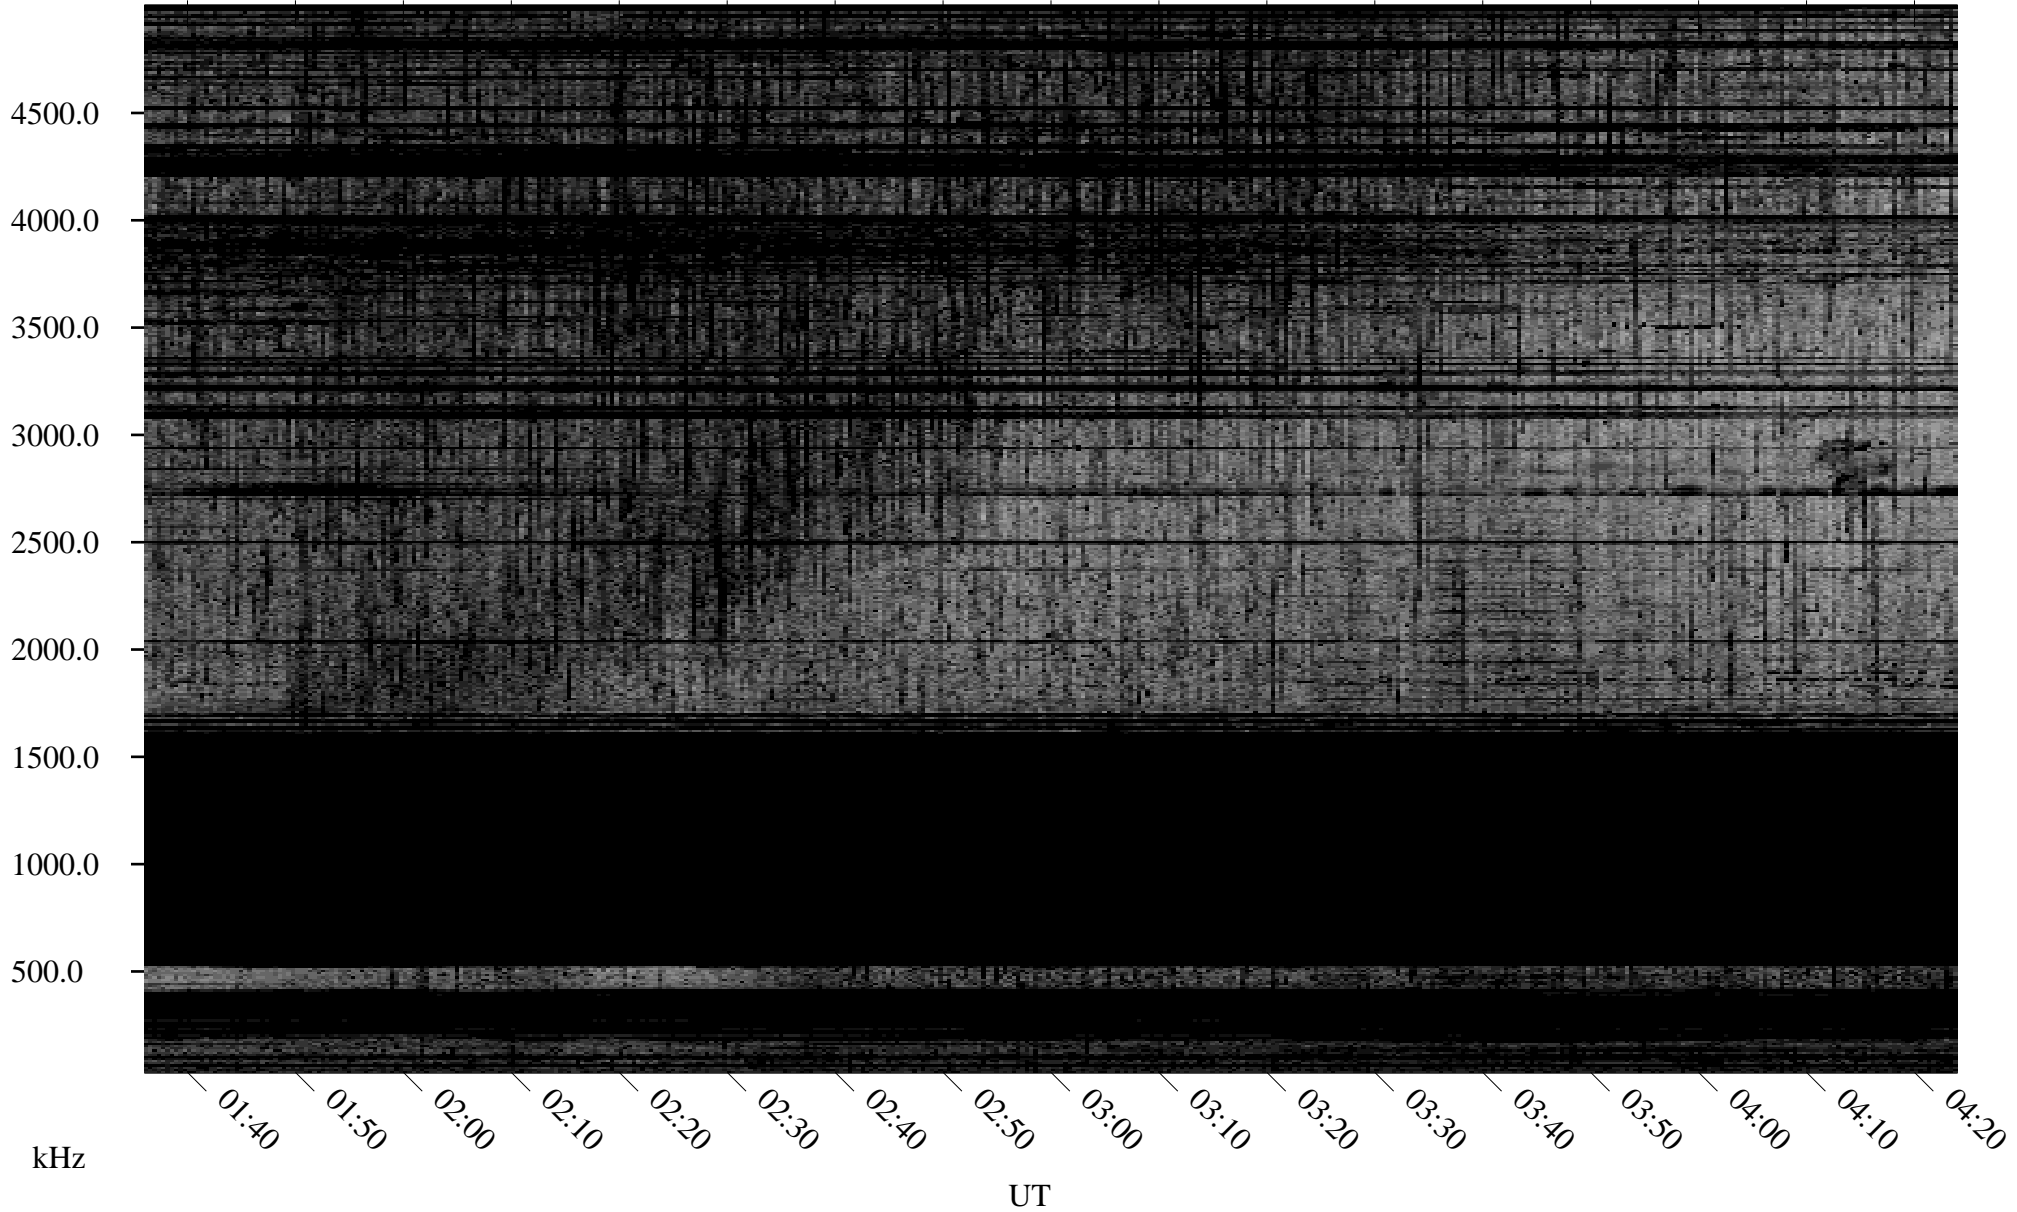

10/30/1998 Churchill, Manitoba

Linear Scale Black = 161 White = 15

ch98303l.r00m max_12

Page 1

10/30/1998 Churchill, Manitoba

Linear Scale Black = 161 White = 15

ch98303l.r00m max_12

Page 2

10/31/1998 Churchill, Manitoba

Linear Scale Black = 161 White = 15

ch98303l.r00m max_12

Page 3

10/31/1998 Churchill, Manitoba

Linear Scale Black = 161 White = 15

ch98303l.r00m max_12

Page 4

10/31/1998 Churchill, Manitoba

Linear Scale Black = 161 White = 15

ch98303l.r00m max_12

Page 5

10/31/1998 Churchill, Manitoba

Linear Scale Black = 161 White = 15

ch98303l.r00m max_12

Page 6

10/31/1998 Churchill, Manitoba

Linear Scale Black = 161 White = 15

ch98303l.r00m max_12

Page 7

10/31/1998 Churchill, Manitoba

Linear Scale Black = 161 White = 15

ch98303l.r00m max_12

Page 8