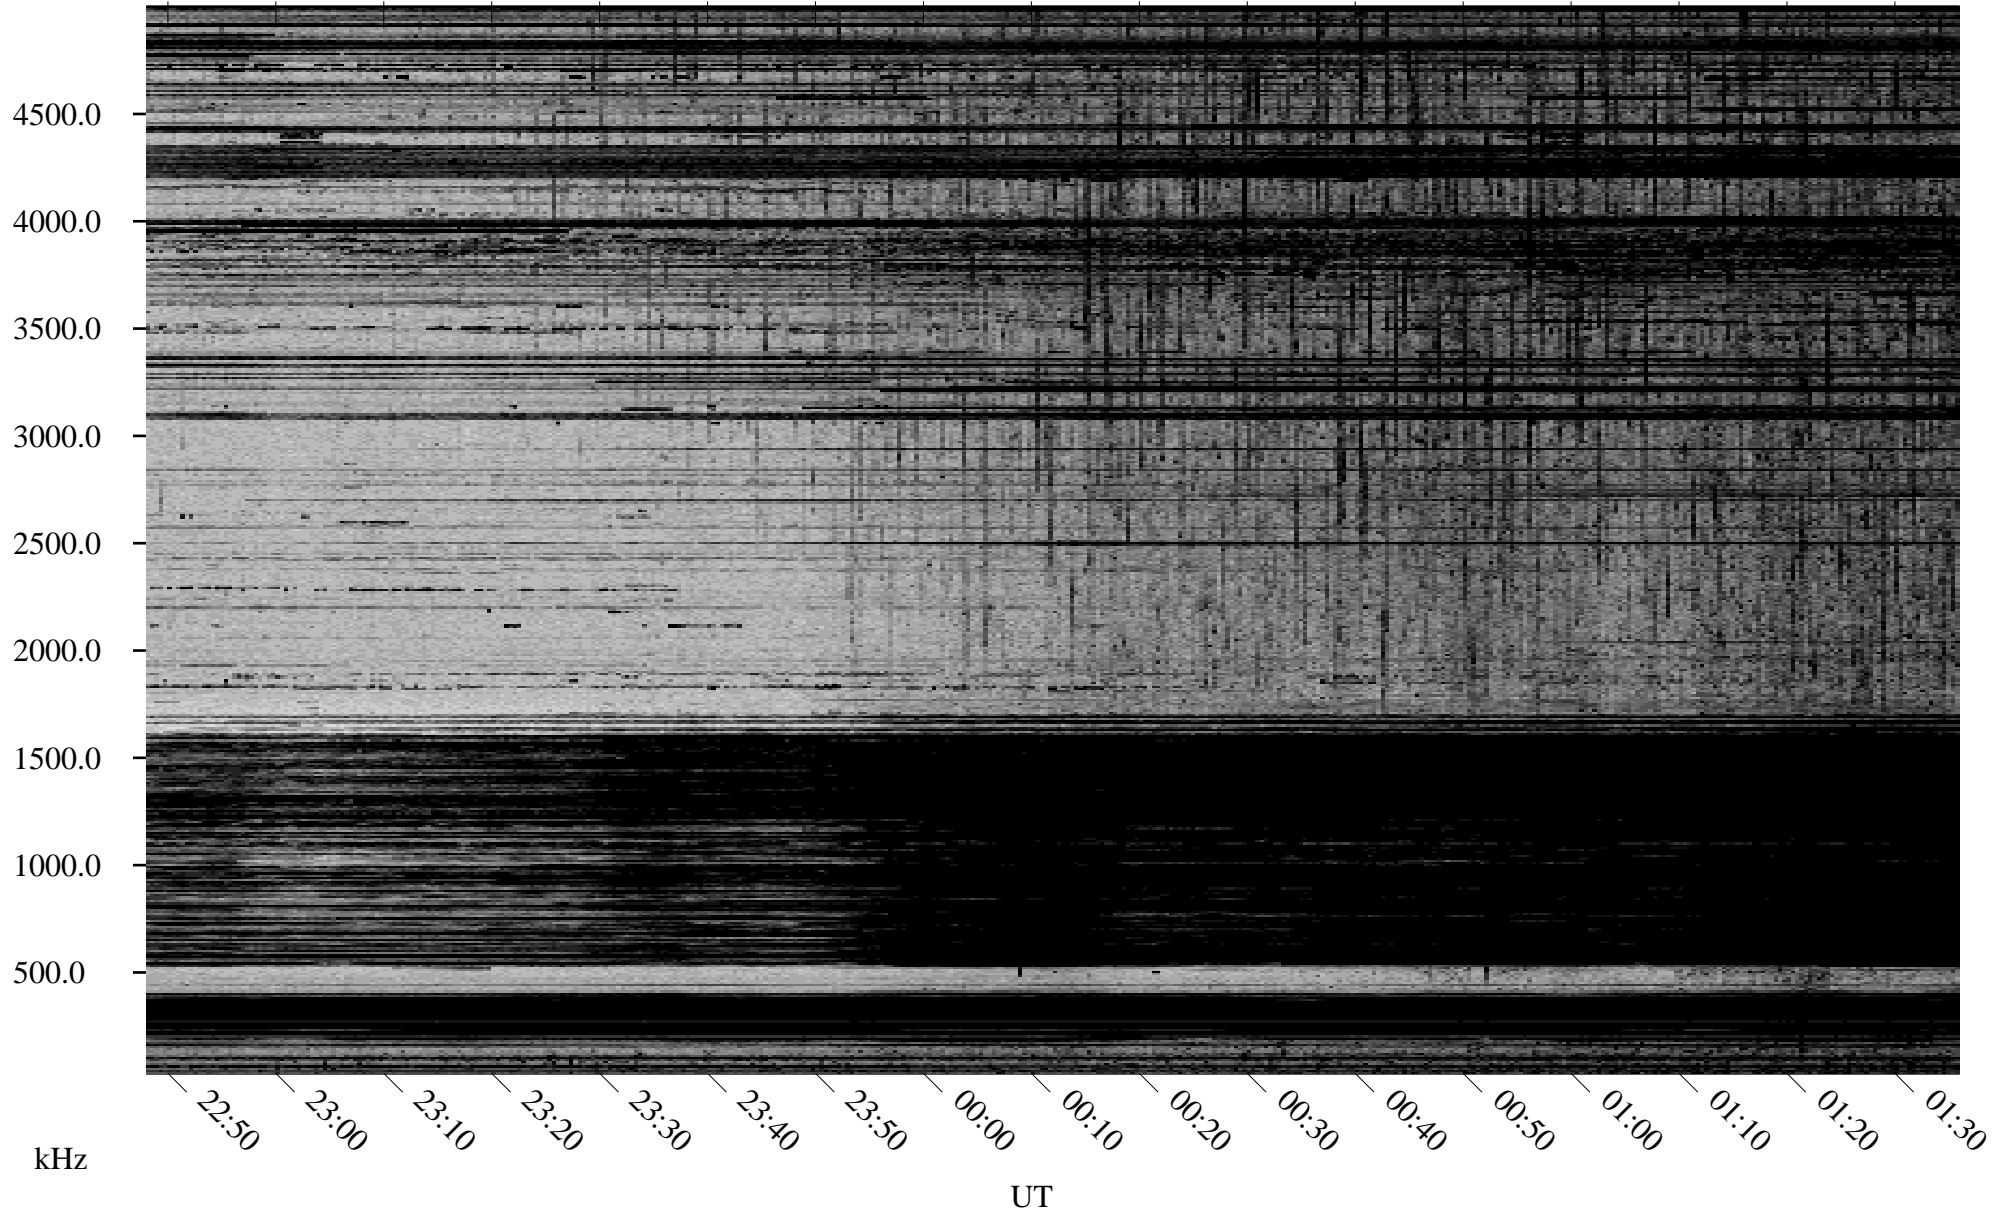

10/30/1998 Churchill, Manitoba

Linear Scale Black = 161 White = 15

ch98303l.r00m max_12

Page 1

10/30/1998 Churchill, Manitoba

Linear Scale Black = 161 White = 15

ch98303l.r00m max_12

Page 2

10/31/1998 Churchill, Manitoba

Linear Scale Black = 161 White = 15

ch98303l.r00m max_12

Page 3

10/31/1998 Churchill, Manitoba

Linear Scale Black = 161 White = 15

ch98303l.r00m max_12

Page 4

10/31/1998 Churchill, Manitoba

Linear Scale Black = 161 White = 15

ch98303l.r00m max_12

Page 5

10/31/1998 Churchill, Manitoba

Linear Scale Black = 161 White = 15

ch98303l.r00m max_12

Page 6

10/31/1998 Churchill, Manitoba

Linear Scale Black = 161 White = 15

ch98303l.r00m max_12

Page 7

10/31/1998 Churchill, Manitoba

Linear Scale Black = 161 White = 15

ch98303l.r00m max_12

Page 8