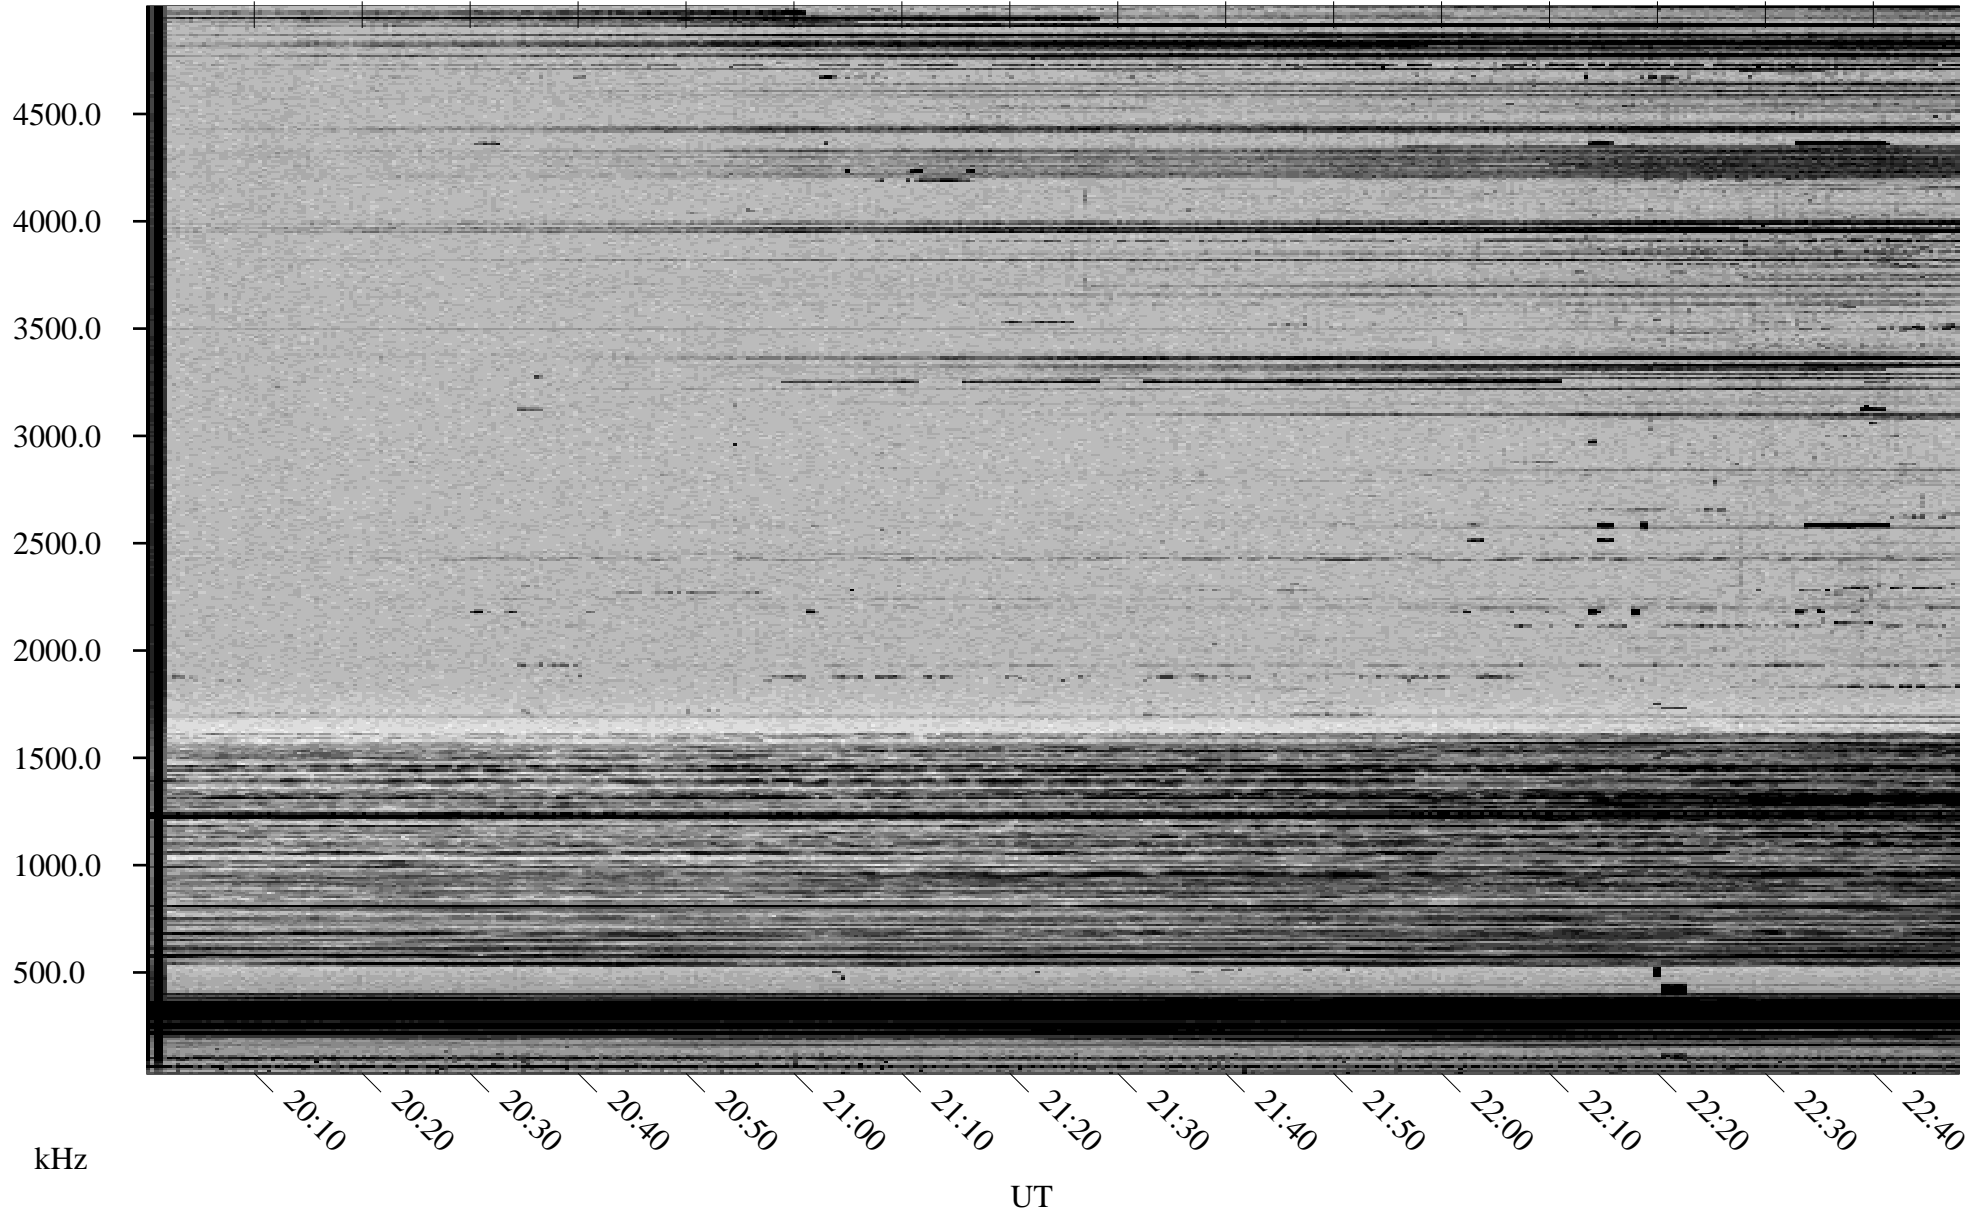

10/30/1998 Churchill, Manitoba

Linear Scale Black = 161 White = 15

ch98303l.r00m max_12

Page 1

10/30/1998 Churchill, Manitoba

Linear Scale Black = 161 White = 15

ch98303l.r00m max_12

Page 2

10/31/1998 Churchill, Manitoba

Linear Scale Black = 161 White = 15

ch98303l.r00m max_12

Page 3

10/31/1998 Churchill, Manitoba

Linear Scale Black = 161 White = 15

ch98303l.r00m max_12

Page 4

10/31/1998 Churchill, Manitoba

Linear Scale Black = 161 White = 15

ch98303l.r00m max_12

Page 5

10/31/1998 Churchill, Manitoba

Linear Scale Black = 161 White = 15

ch98303l.r00m max_12

Page 6

10/31/1998 Churchill, Manitoba

Linear Scale Black = 161 White = 15

ch98303l.r00m max_12

Page 7

10/31/1998 Churchill, Manitoba

Linear Scale Black = 161 White = 15

ch98303l.r00m max_12

Page 8