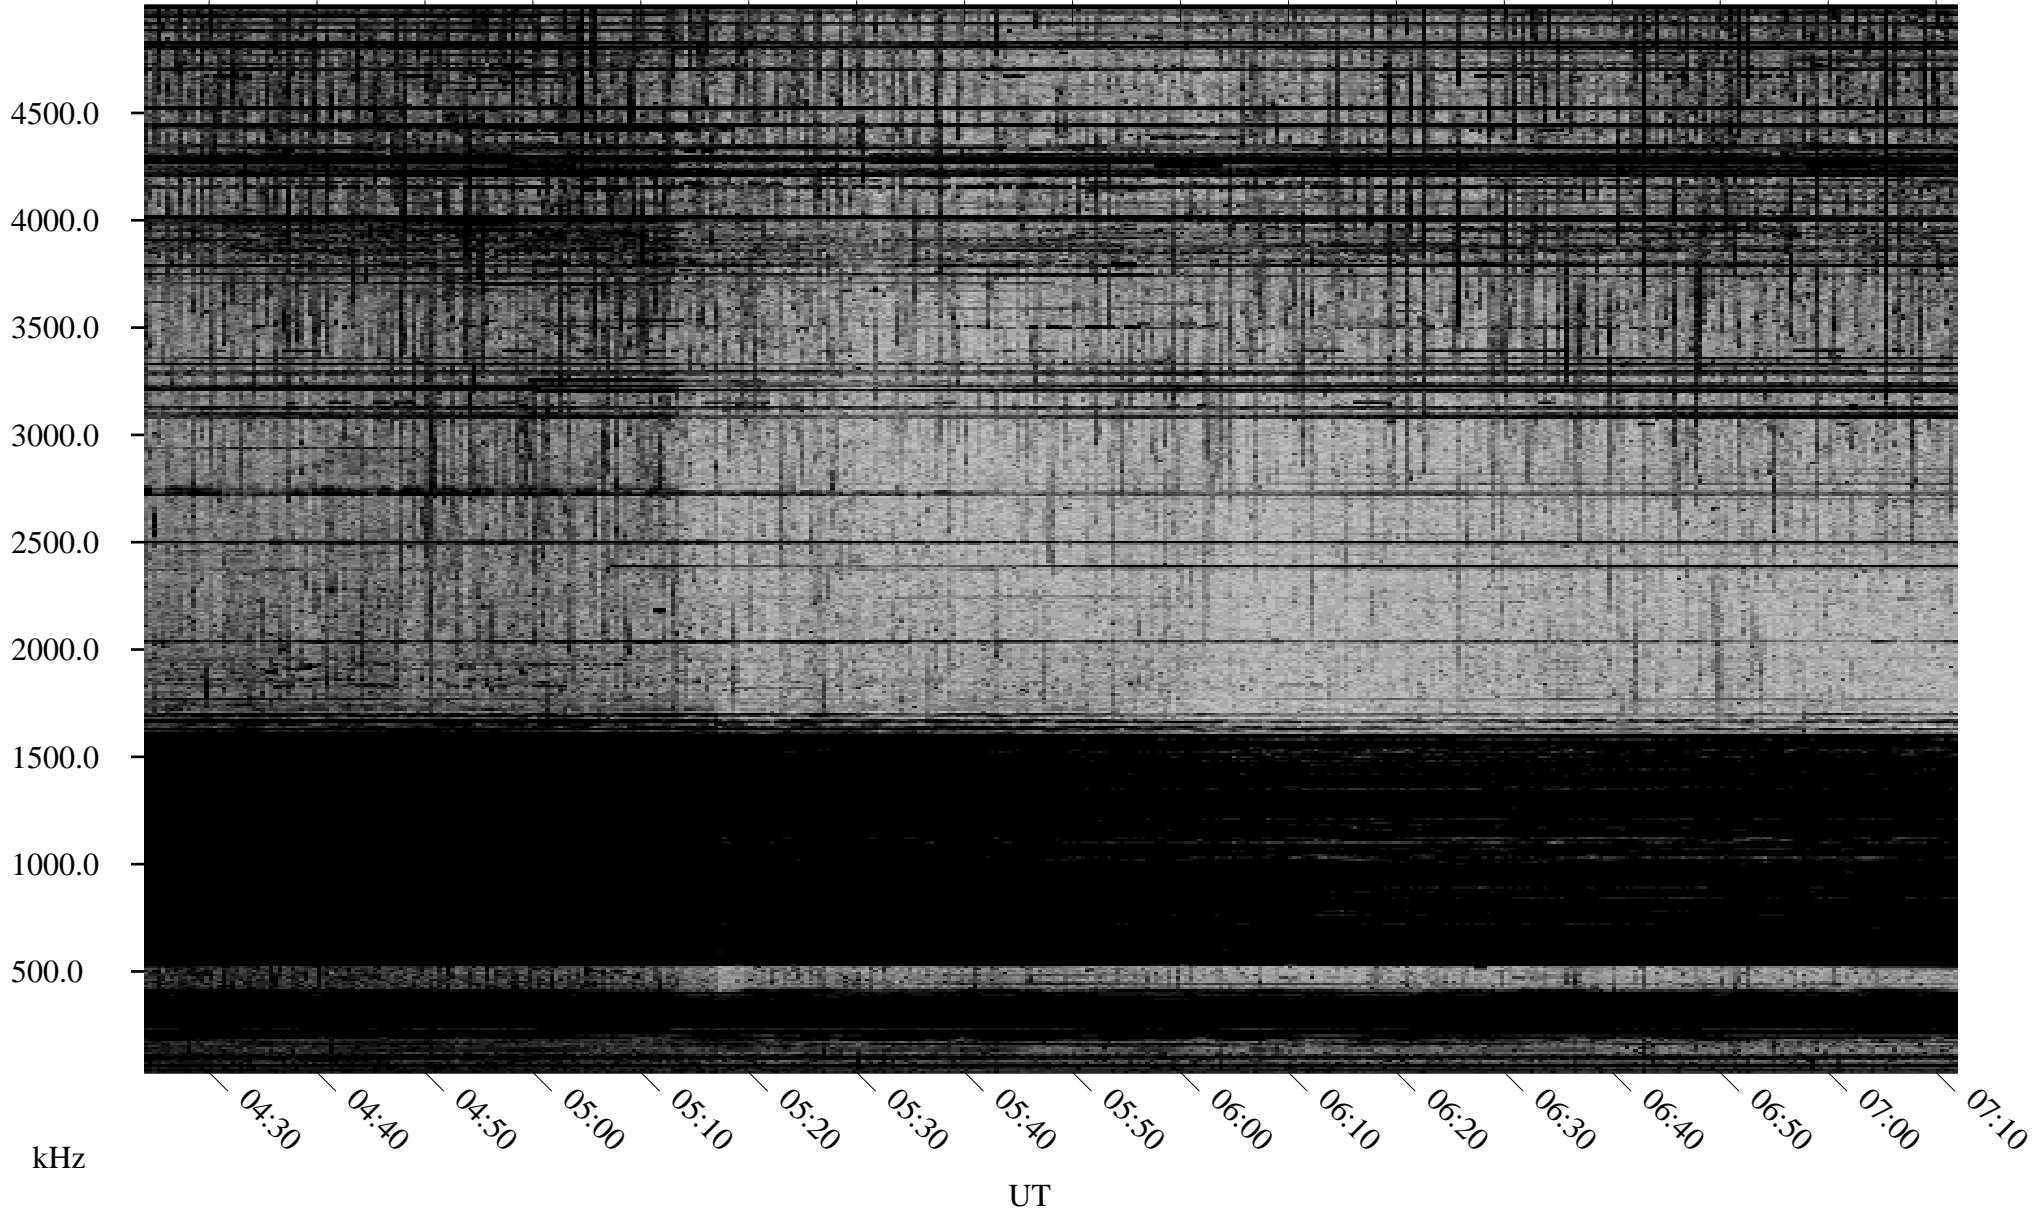

10/30/1998 Churchill, Manitoba

Linear Scale Black = 161 White = 15

ch98303l.r00m max_12

Page 1

10/30/1998 Churchill, Manitoba

Linear Scale Black = 161 White = 15

ch98303l.r00m max_12

Page 2

10/31/1998 Churchill, Manitoba

Linear Scale Black = 161 White = 15

ch98303l.r00m max_12

Page 3

10/31/1998 Churchill, Manitoba

Linear Scale Black = 161 White = 15

ch98303l.r00m max_12

Page 4

10/31/1998 Churchill, Manitoba

Linear Scale Black = 161 White = 15

ch98303l.r00m max_12

Page 5

10/31/1998 Churchill, Manitoba

Linear Scale Black = 161 White = 15

ch98303l.r00m max_12

Page 6

10/31/1998 Churchill, Manitoba

Linear Scale Black = 161 White = 15

ch98303l.r00m max_12

Page 7

10/31/1998 Churchill, Manitoba

Linear Scale Black = 161 White = 15

ch98303l.r00m max_12

Page 8