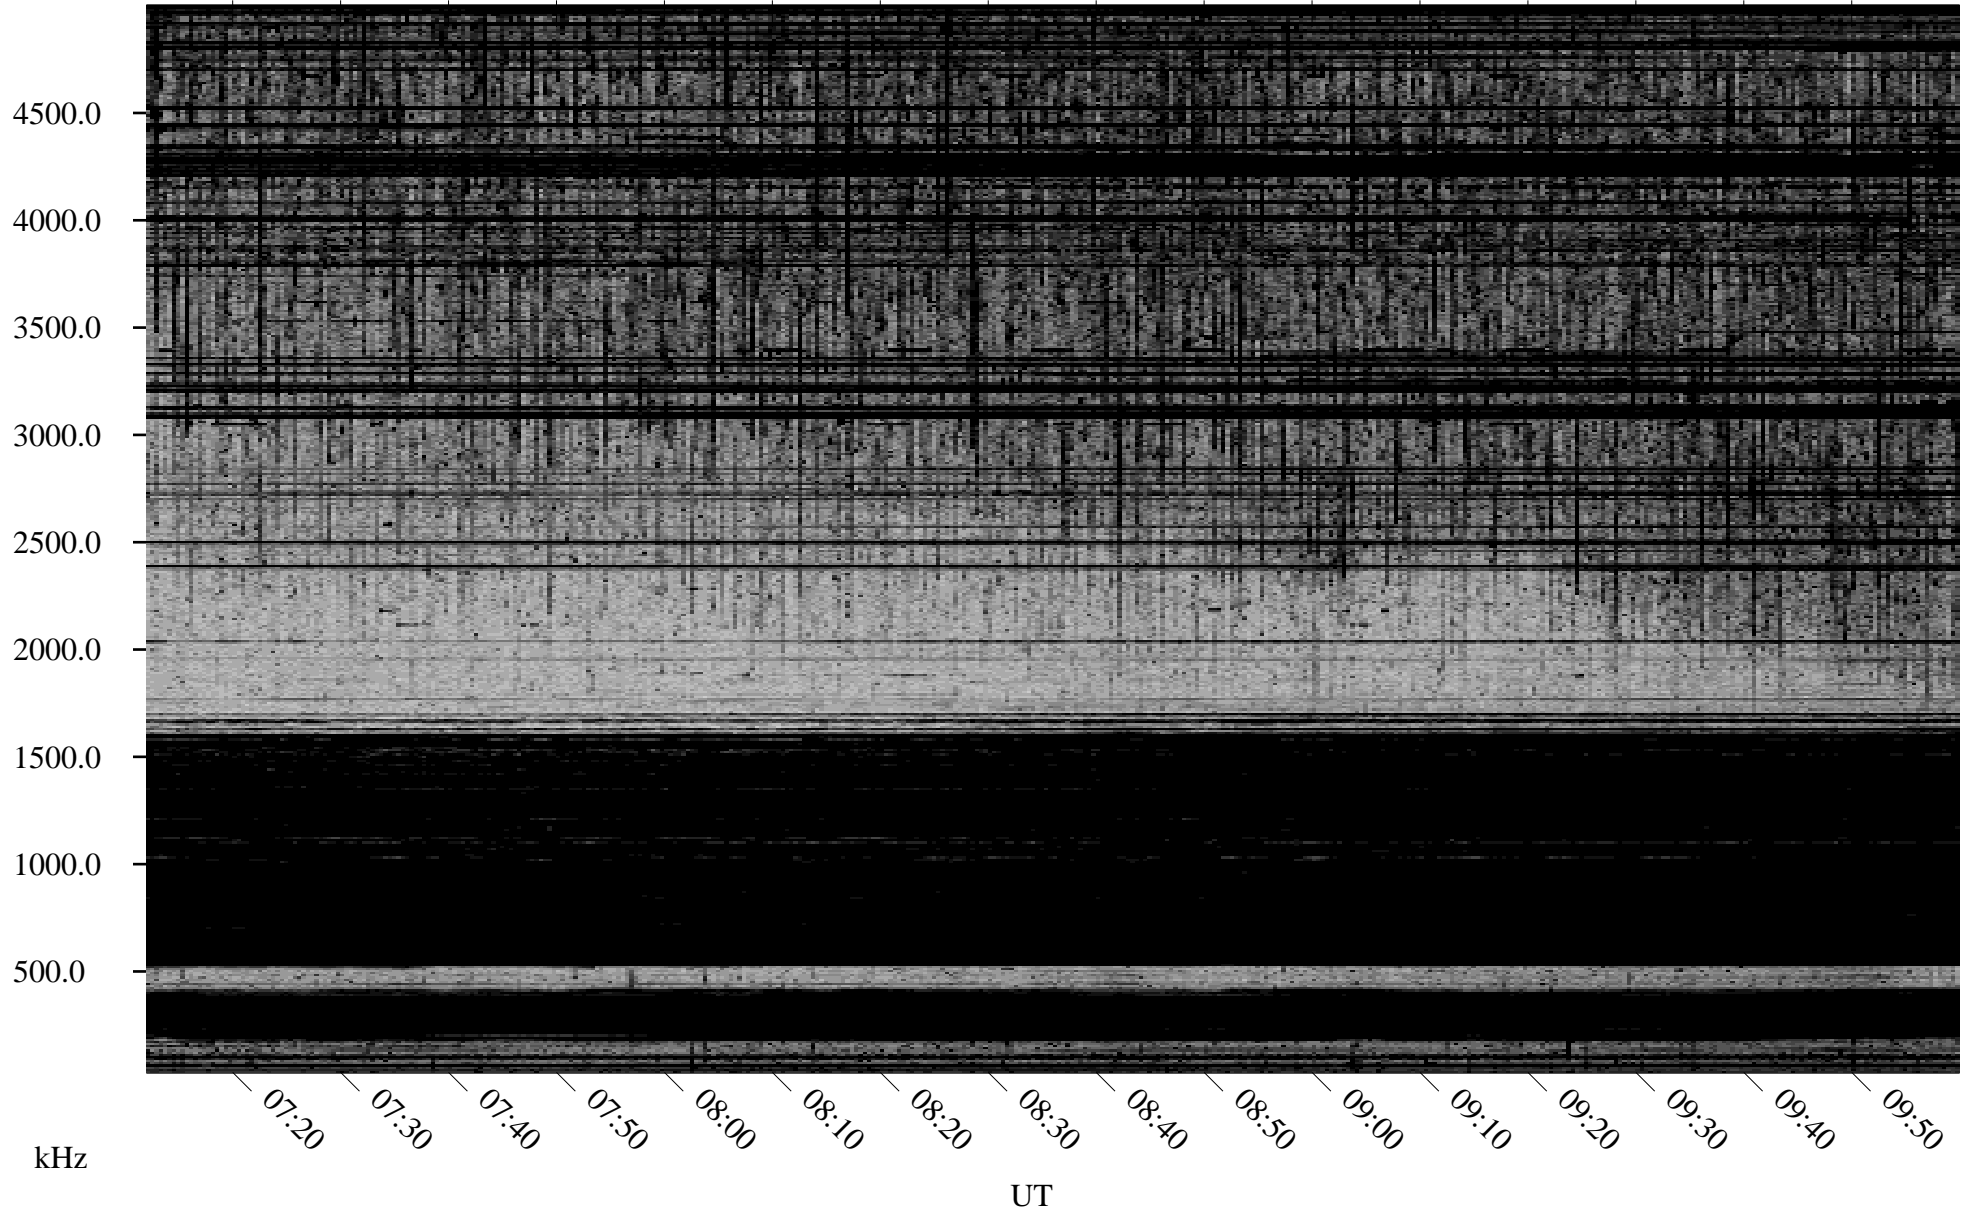

10/30/1998 Churchill, Manitoba

Linear Scale Black = 161 White = 15

ch98303l.r00m max_12

Page 1

10/30/1998 Churchill, Manitoba

Linear Scale Black = 161 White = 15

ch98303l.r00m max_12

Page 2

10/31/1998 Churchill, Manitoba

Linear Scale Black = 161 White = 15

ch98303l.r00m max_12

Page 3

10/31/1998 Churchill, Manitoba

Linear Scale Black = 161 White = 15

ch98303l.r00m max_12

Page 4

10/31/1998 Churchill, Manitoba

Linear Scale Black = 161 White = 15

ch98303l.r00m max_12

Page 5

10/31/1998 Churchill, Manitoba

Linear Scale Black = 161 White = 15

ch98303l.r00m max_12

Page 6

10/31/1998 Churchill, Manitoba

Linear Scale Black = 161 White = 15

ch98303l.r00m max_12

Page 7

10/31/1998 Churchill, Manitoba

Linear Scale Black = 161 White = 15

ch98303l.r00m max_12

Page 8