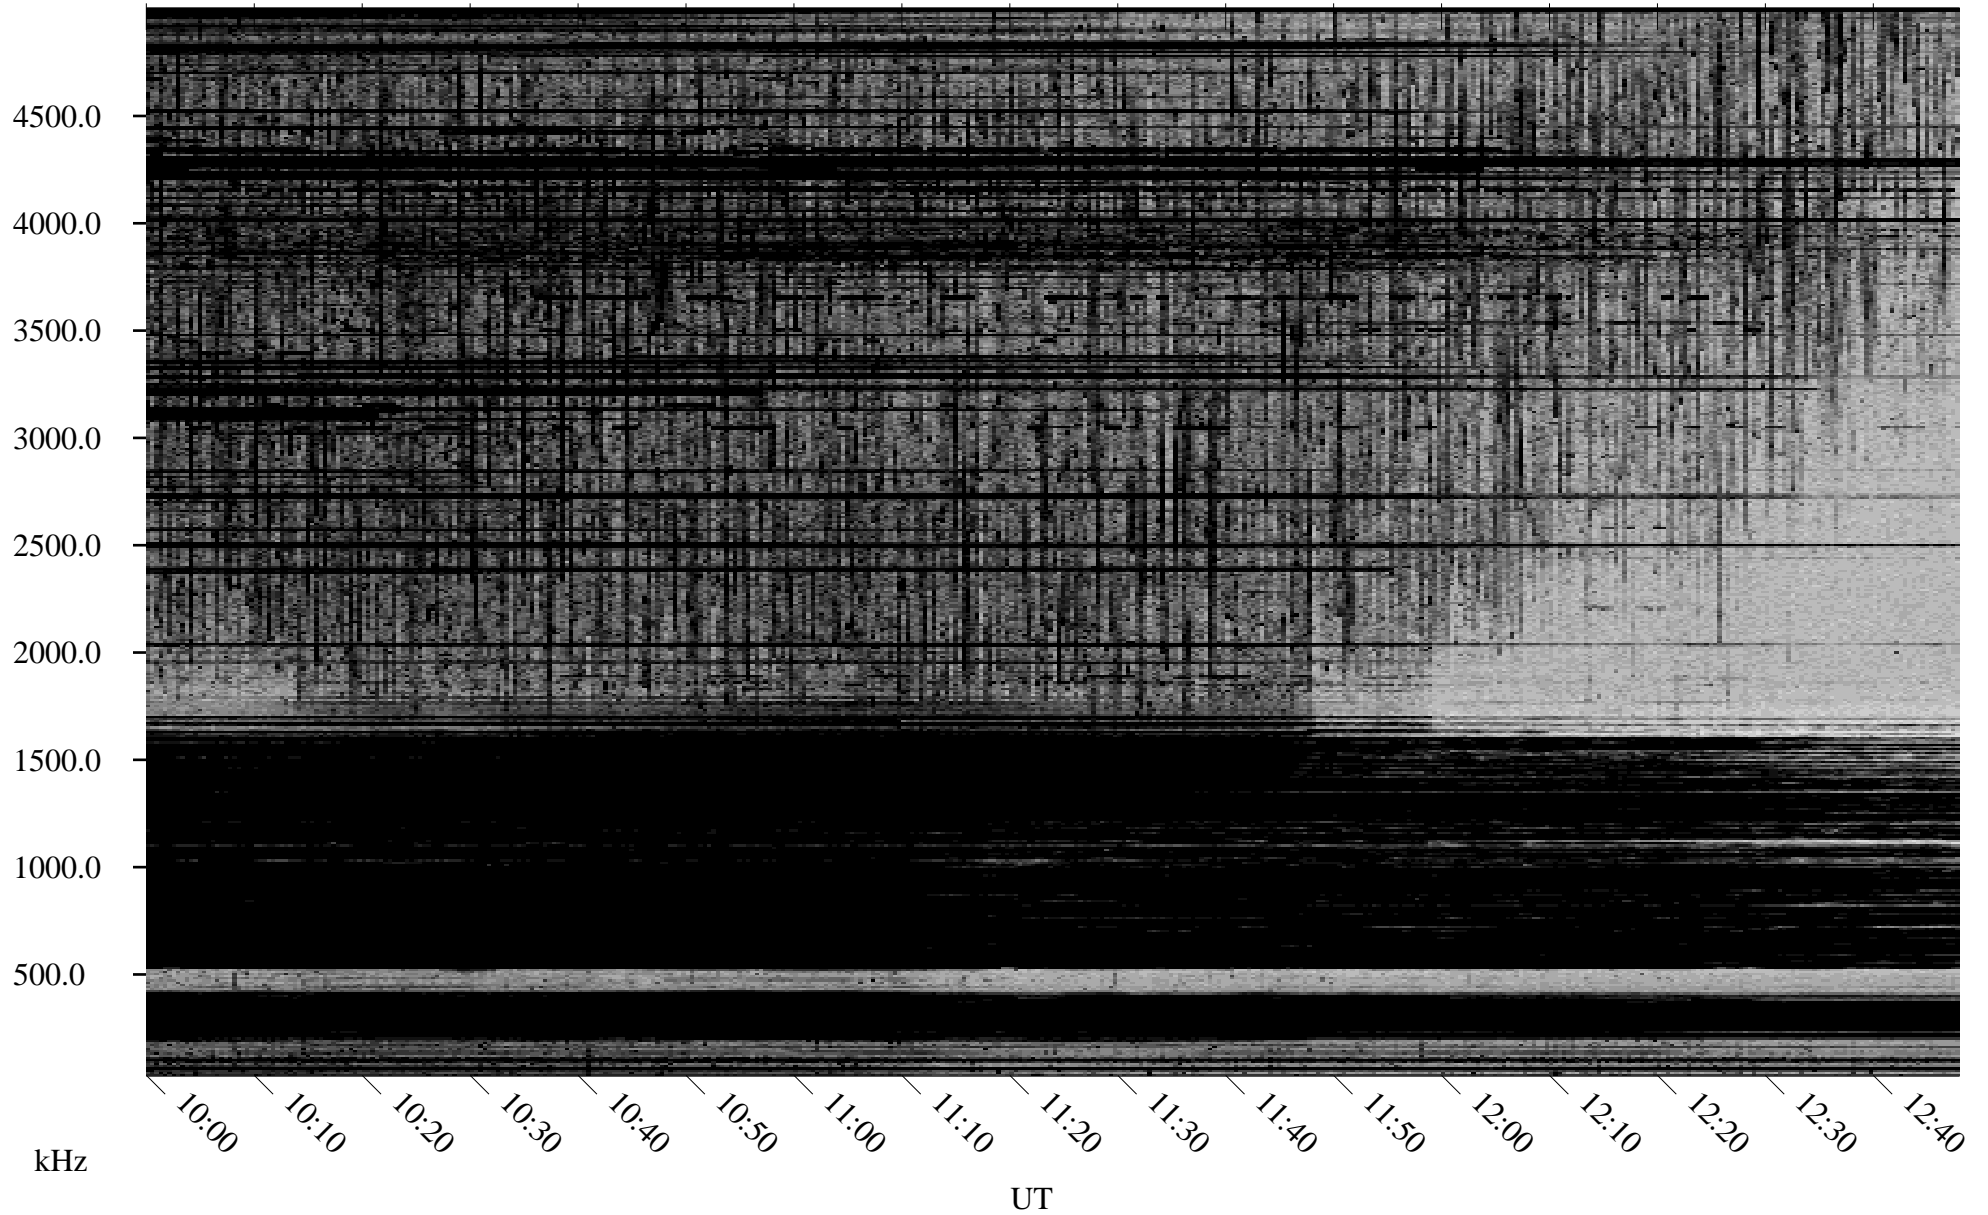

10/30/1998 Churchill, Manitoba

Linear Scale Black = 161 White = 15

ch98303l.r00m max_12

Page 1

10/30/1998 Churchill, Manitoba

Linear Scale Black = 161 White = 15

ch98303l.r00m max_12

Page 2

10/31/1998 Churchill, Manitoba

Linear Scale Black = 161 White = 15

ch98303l.r00m max_12

Page 3

10/31/1998 Churchill, Manitoba

Linear Scale Black = 161 White = 15

ch98303l.r00m max_12

Page 4

10/31/1998 Churchill, Manitoba

Linear Scale Black = 161 White = 15

ch98303l.r00m max_12

Page 5

10/31/1998 Churchill, Manitoba

Linear Scale Black = 161 White = 15

ch98303l.r00m max_12

Page 6

10/31/1998 Churchill, Manitoba

Linear Scale Black = 161 White = 15

ch98303l.r00m max_12

Page 7

10/31/1998 Churchill, Manitoba

Linear Scale Black = 161 White = 15

ch98303l.r00m max_12

Page 8