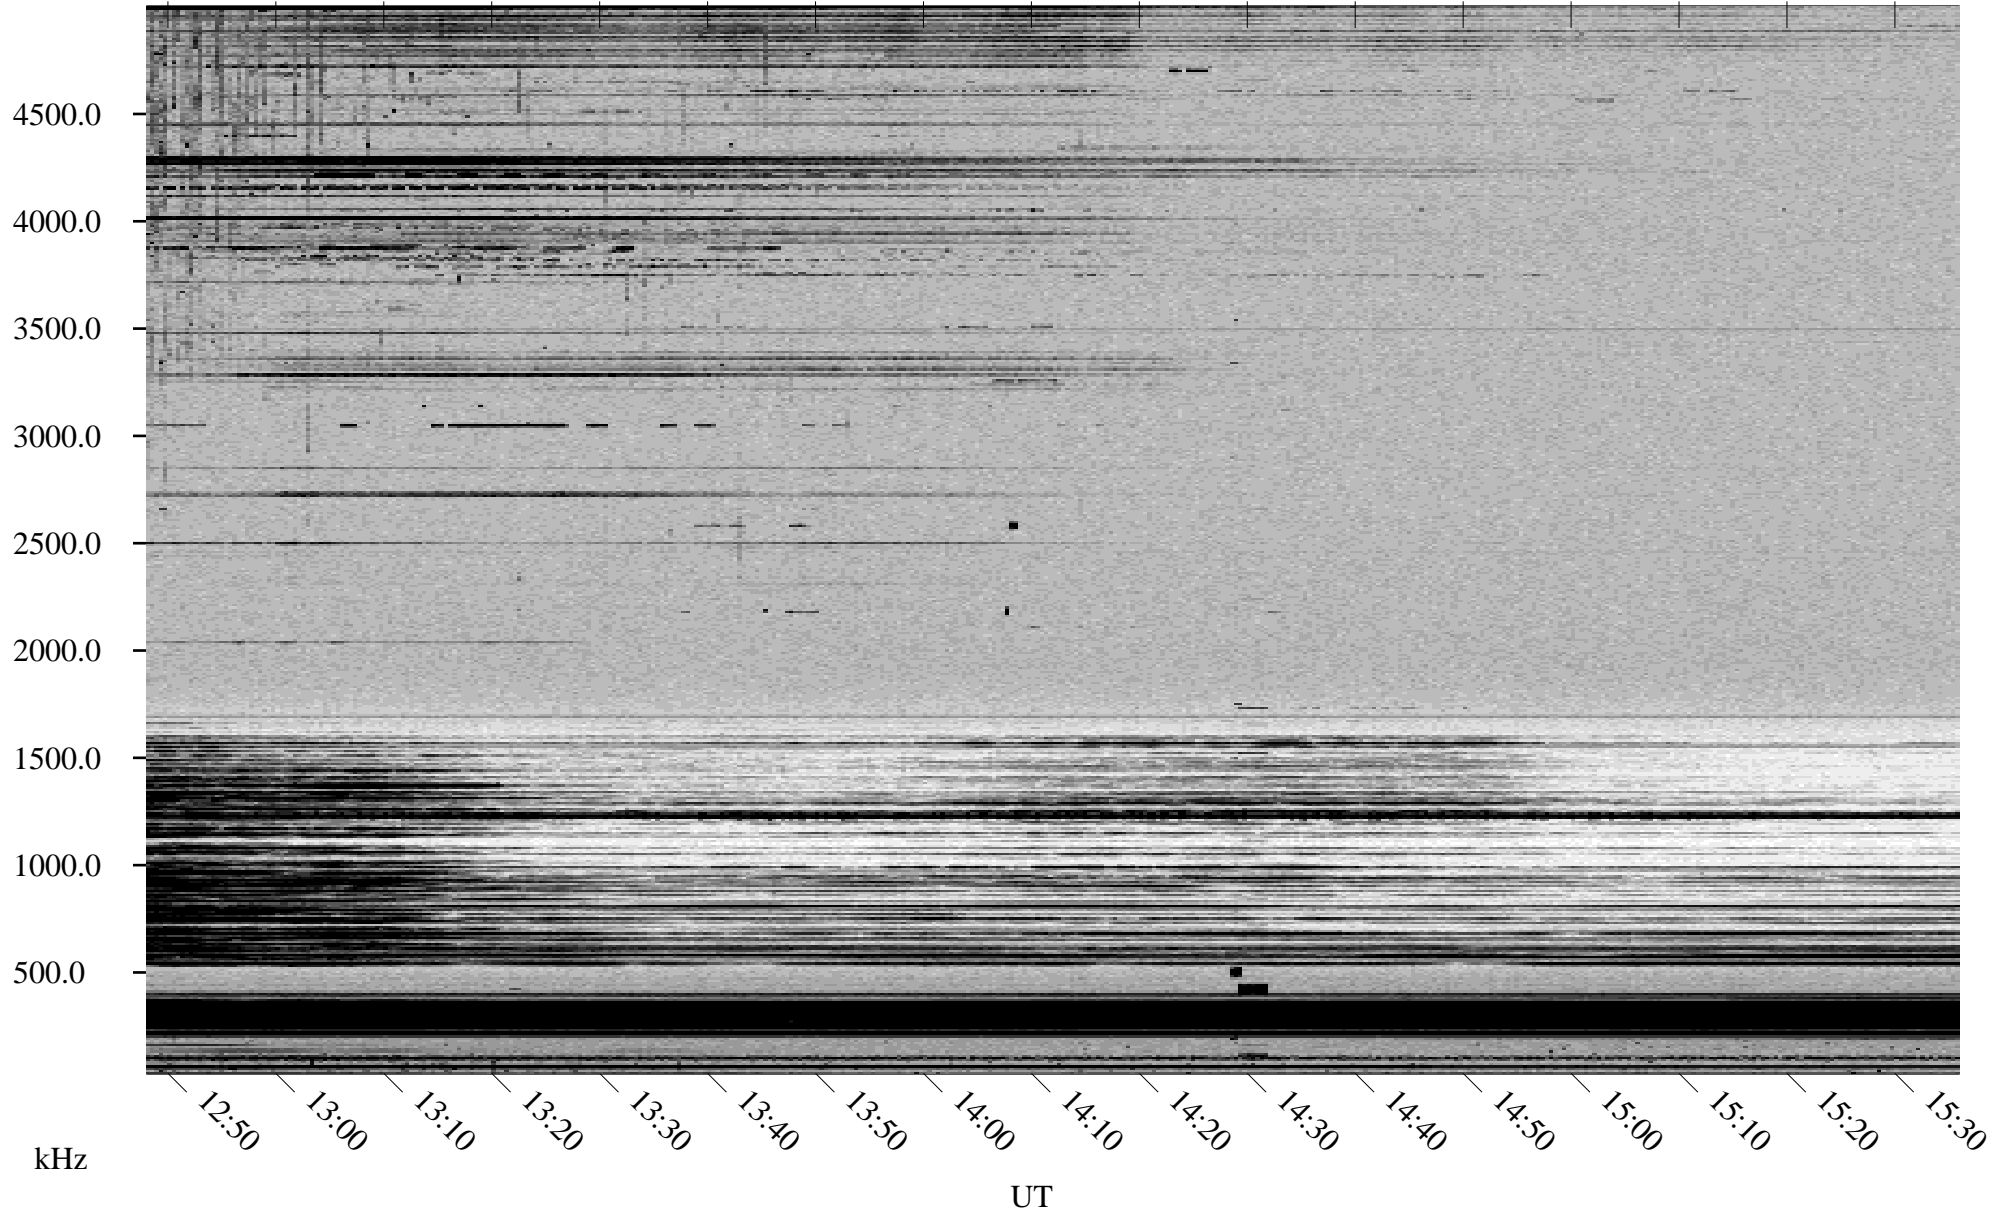

10/30/1998 Churchill, Manitoba

Linear Scale Black = 161 White = 15

ch98303l.r00m max_12

Page 1

10/30/1998 Churchill, Manitoba

Linear Scale Black = 161 White = 15

ch98303l.r00m max_12

Page 2

10/31/1998 Churchill, Manitoba

Linear Scale Black = 161 White = 15

ch98303l.r00m max_12

Page 3

10/31/1998 Churchill, Manitoba

Linear Scale Black = 161 White = 15

ch98303l.r00m max_12

Page 4

10/31/1998 Churchill, Manitoba

Linear Scale Black = 161 White = 15

ch98303l.r00m max_12

Page 5

10/31/1998 Churchill, Manitoba

Linear Scale Black = 161 White = 15

ch98303l.r00m max_12

Page 6

10/31/1998 Churchill, Manitoba

Linear Scale Black = 161 White = 15

ch98303l.r00m max_12

Page 7

10/31/1998 Churchill, Manitoba

Linear Scale Black = 161 White = 15

ch98303l.r00m max_12

Page 8