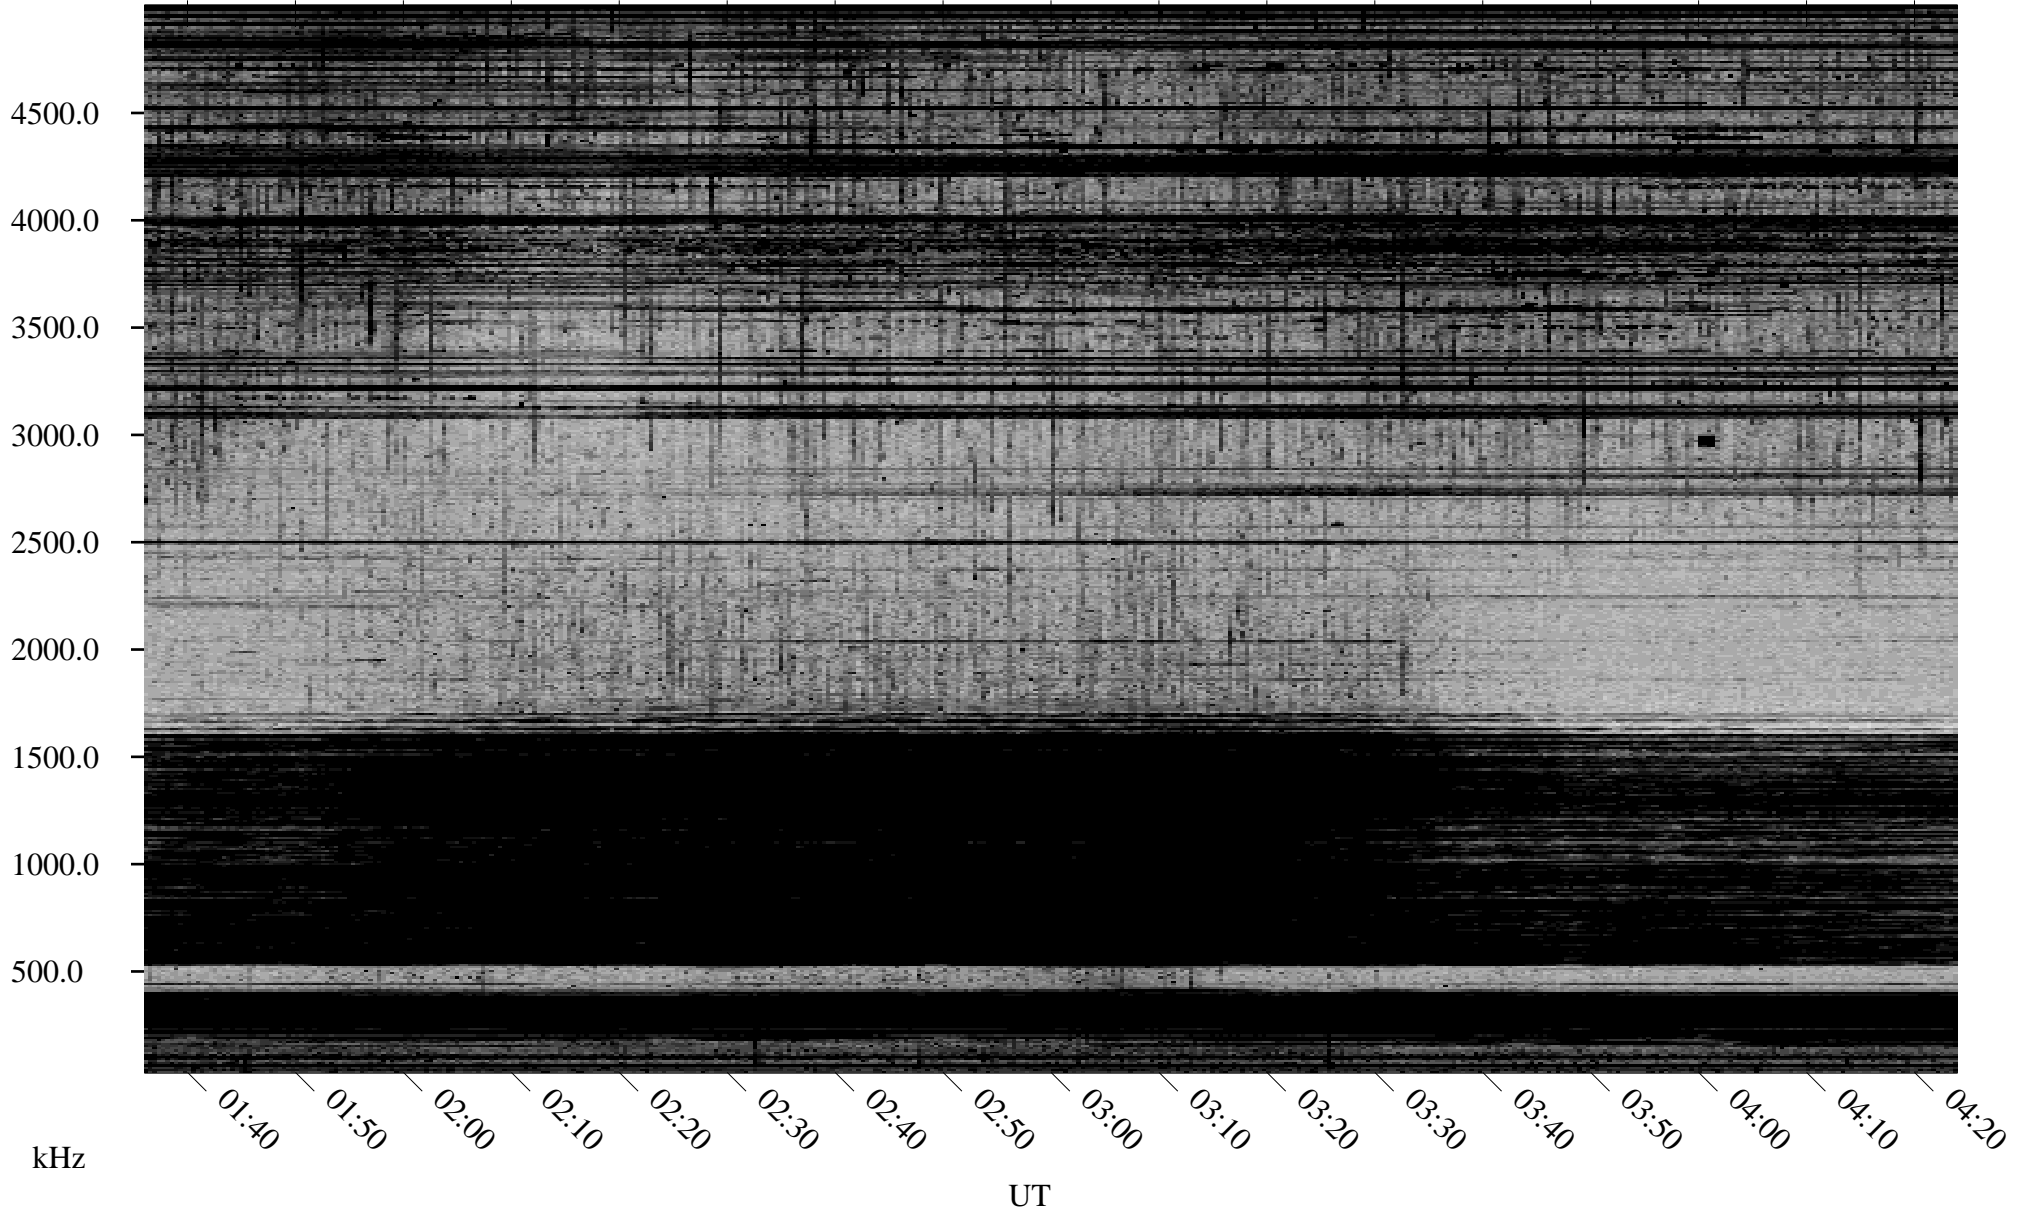

10/31/1998 Churchill, Manitoba

Linear Scale Black = 161 White = 15

ch98304l.r00m max_12

Page 1

10/31/1998 Churchill, Manitoba

Linear Scale Black = 161 White = 15

ch98304l.r00m max_12

Page 2

11/01/1998 Churchill, Manitoba

Linear Scale Black = 161 White = 15

ch98304l.r00m max_12

Page 3

11/01/1998 Churchill, Manitoba

Linear Scale Black = 161 White = 15

ch98304l.r00m max_12

Page 4

11/01/1998 Churchill, Manitoba

Linear Scale Black = 161 White = 15

ch98304l.r00m max_12

Page 5

11/01/1998 Churchill, Manitoba

Linear Scale Black = 161 White = 15

ch98304l.r00m max_12

Page 6

11/01/1998 Churchill, Manitoba

Linear Scale Black = 161 White = 15

ch98304l.r00m max_12

Page 7

11/01/1998 Churchill, Manitoba

Linear Scale Black = 161 White = 15

ch98304l.r00m max_12

Page 8