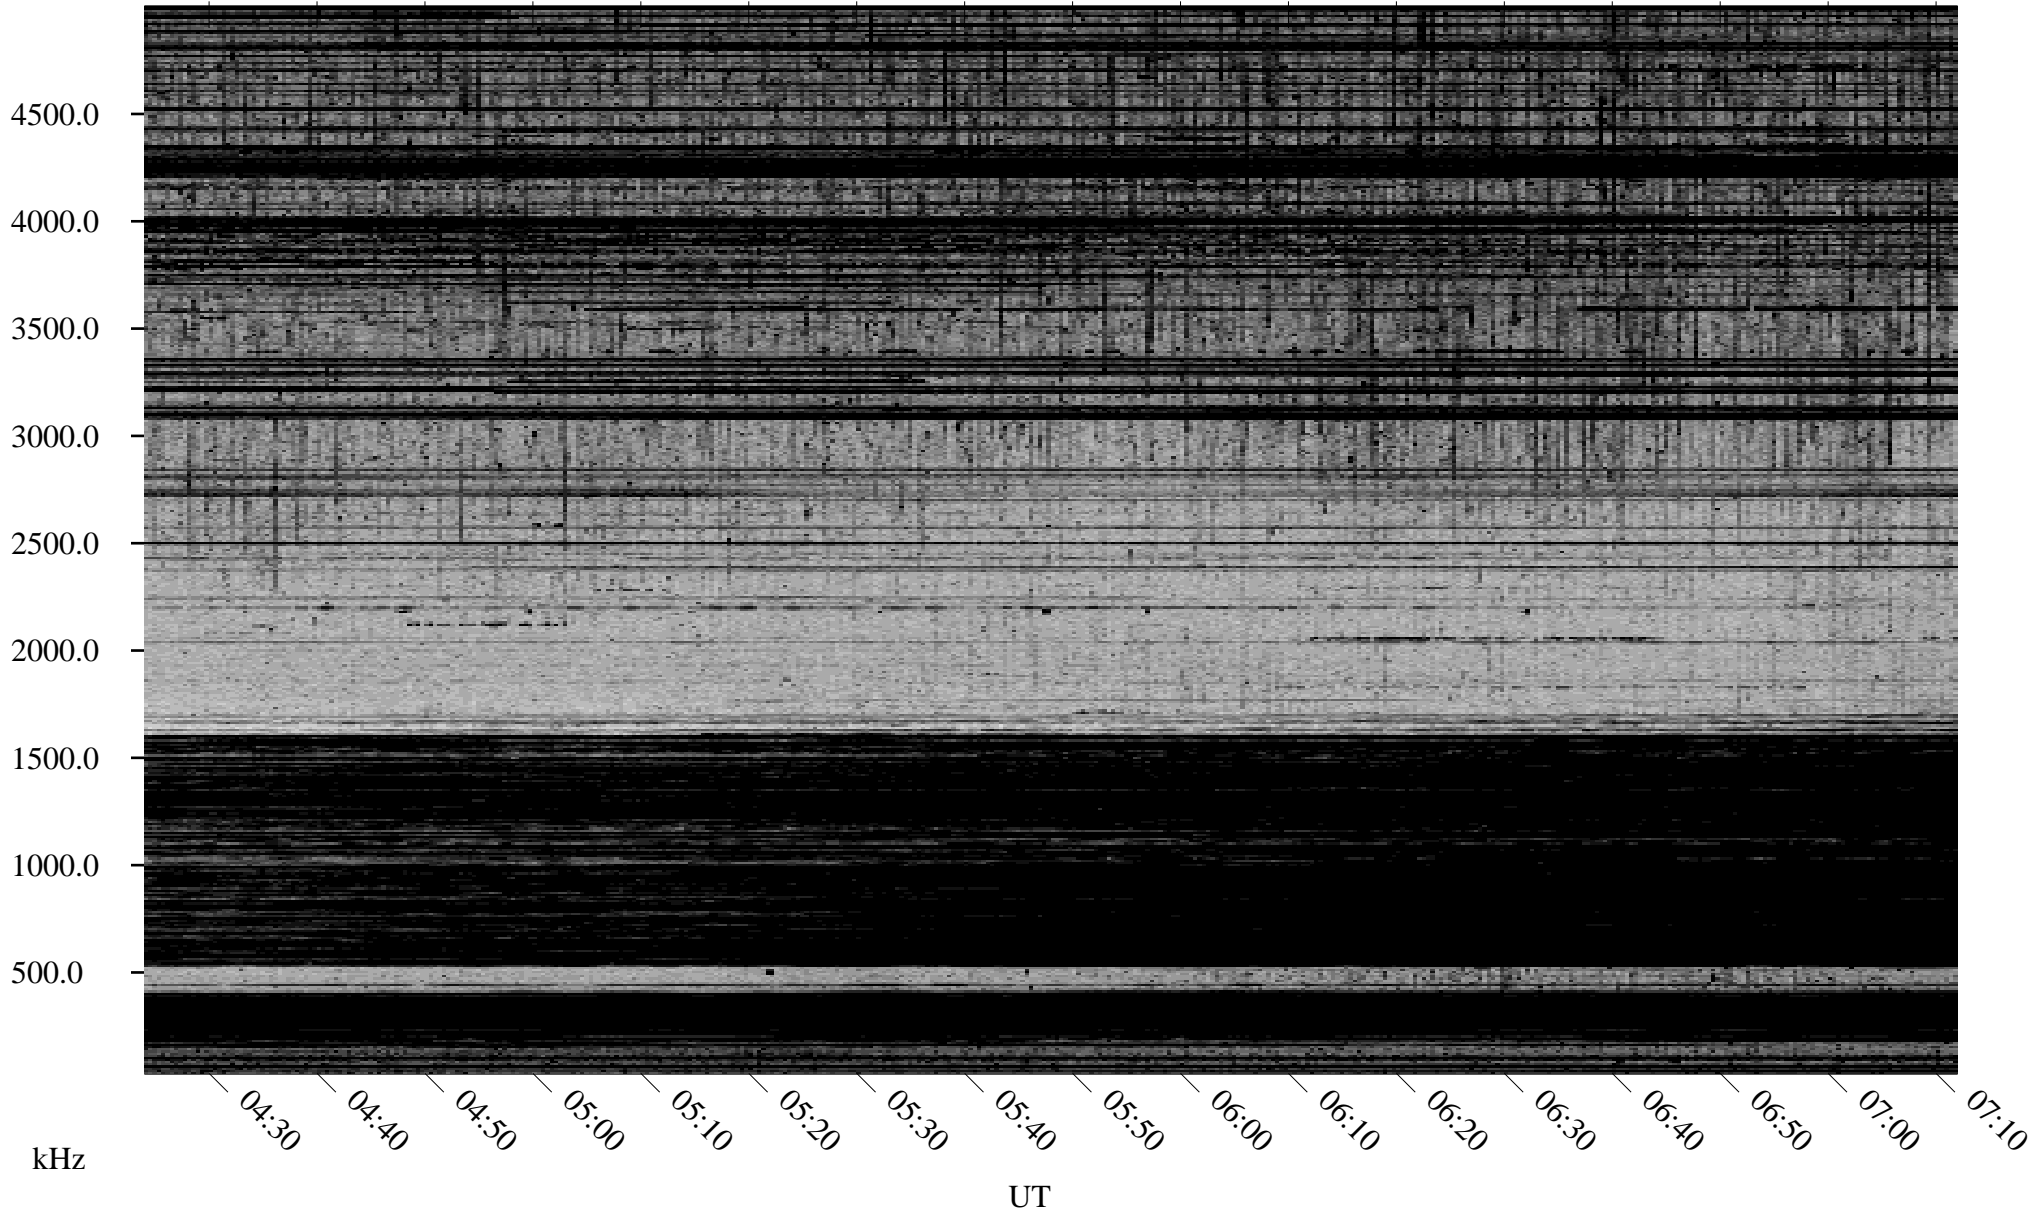

10/31/1998 Churchill, Manitoba

Linear Scale Black = 161 White = 15

ch98304l.r00m max_12

Page 1

10/31/1998 Churchill, Manitoba

Linear Scale Black = 161 White = 15

ch98304l.r00m max_12

Page 2

11/01/1998 Churchill, Manitoba

Linear Scale Black = 161 White = 15

ch98304l.r00m max_12

Page 3

11/01/1998 Churchill, Manitoba

Linear Scale Black = 161 White = 15

ch98304l.r00m max_12

Page 4

11/01/1998 Churchill, Manitoba

Linear Scale Black = 161 White = 15

ch98304l.r00m max_12

Page 5

11/01/1998 Churchill, Manitoba

Linear Scale Black = 161 White = 15

ch98304l.r00m max_12

Page 6

11/01/1998 Churchill, Manitoba

Linear Scale Black = 161 White = 15

ch98304l.r00m max_12

Page 7

11/01/1998 Churchill, Manitoba

Linear Scale Black = 161 White = 15

ch98304l.r00m max_12

Page 8