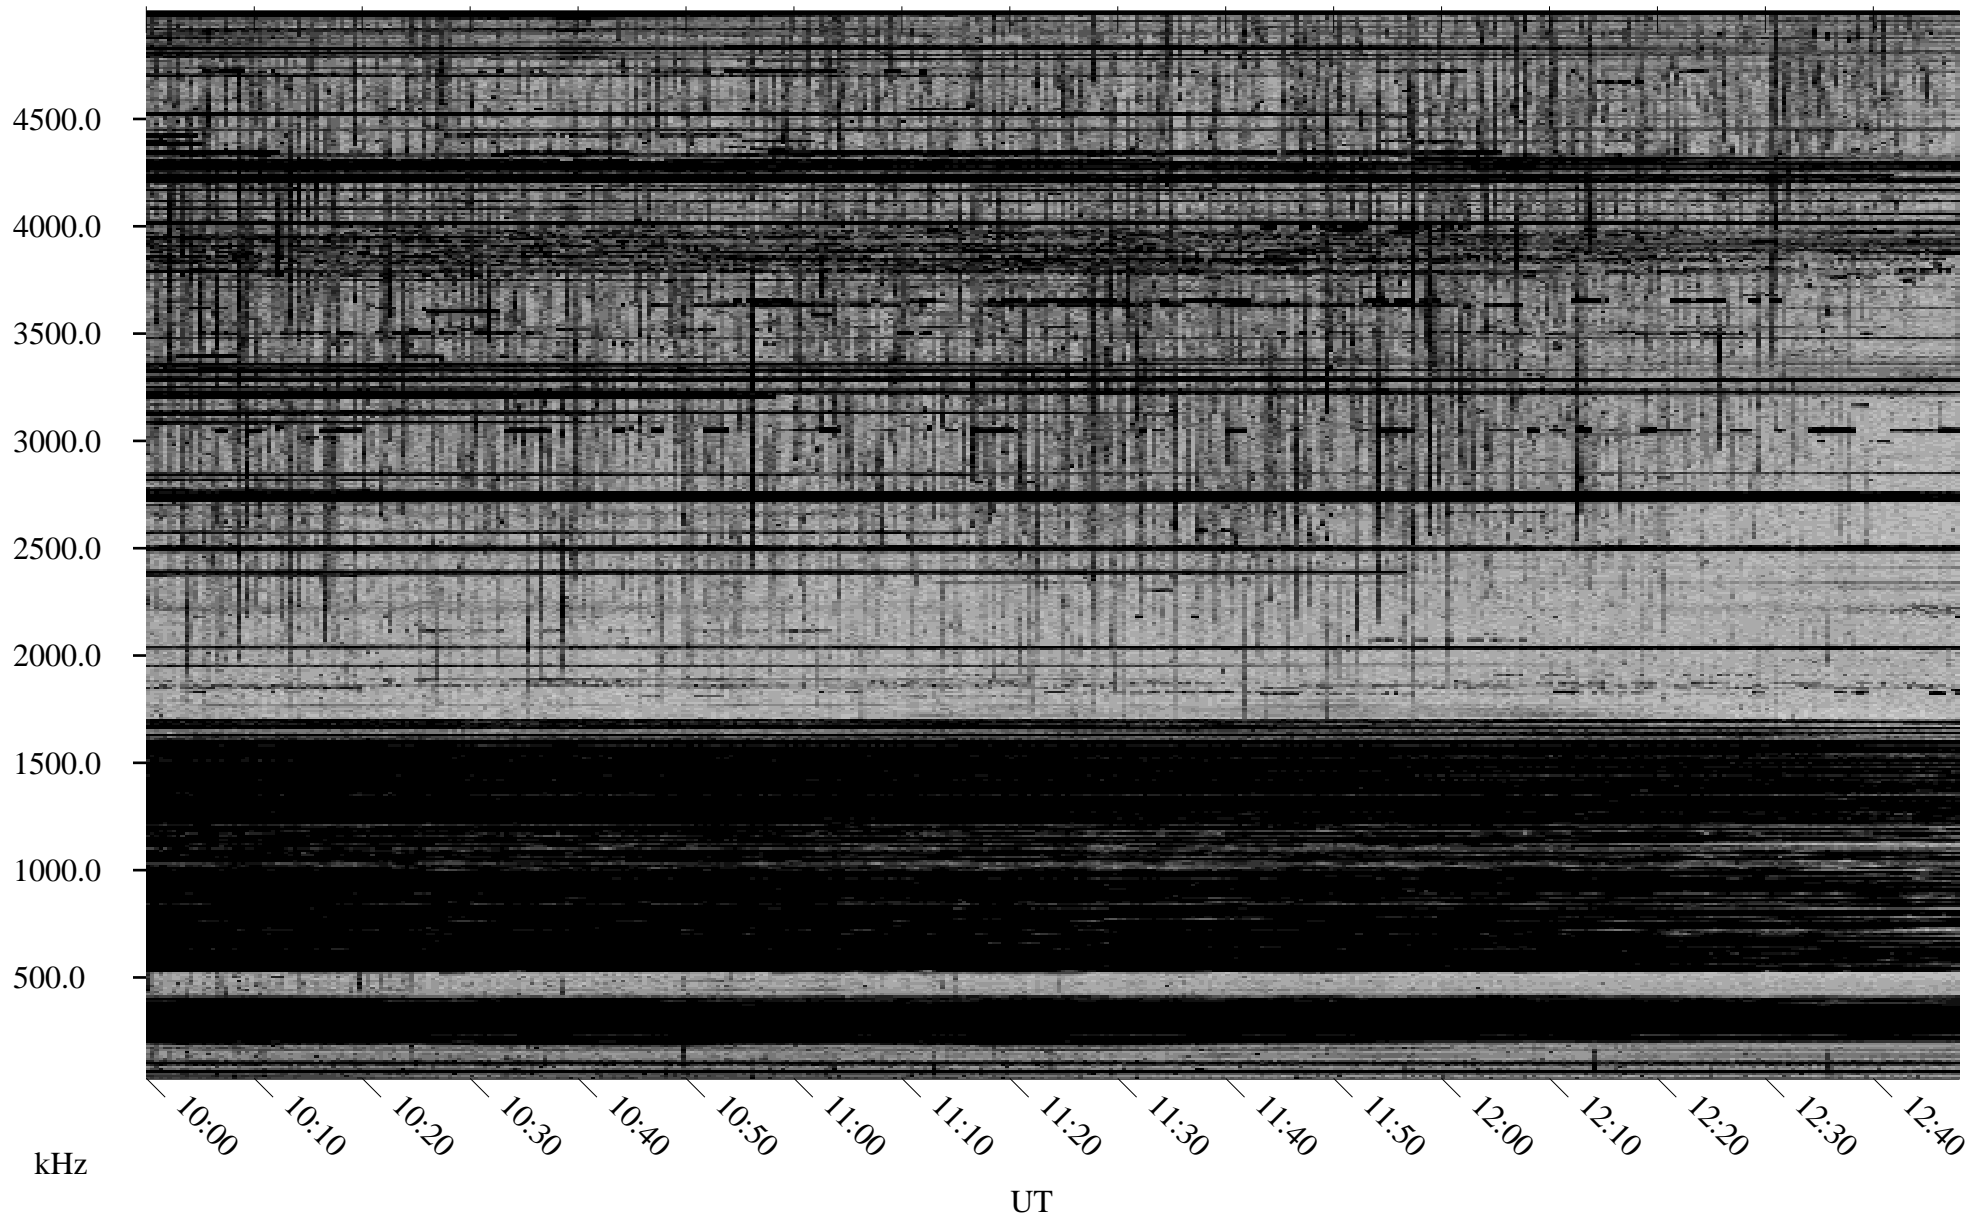

10/31/1998 Churchill, Manitoba

Linear Scale Black = 161 White = 15

ch98304l.r00m max_12

Page 1

10/31/1998 Churchill, Manitoba

Linear Scale Black = 161 White = 15

ch98304l.r00m max_12

Page 2

11/01/1998 Churchill, Manitoba

Linear Scale Black = 161 White = 15

ch98304l.r00m max_12

Page 3

11/01/1998 Churchill, Manitoba

Linear Scale Black = 161 White = 15

ch98304l.r00m max_12

Page 4

11/01/1998 Churchill, Manitoba

Linear Scale Black = 161 White = 15

ch98304l.r00m max_12

Page 5

11/01/1998 Churchill, Manitoba

Linear Scale Black = 161 White = 15

ch98304l.r00m max_12

Page 6

11/01/1998 Churchill, Manitoba

Linear Scale Black = 161 White = 15

ch98304l.r00m max_12

Page 7

11/01/1998 Churchill, Manitoba

Linear Scale Black = 161 White = 15

ch98304l.r00m max_12

Page 8