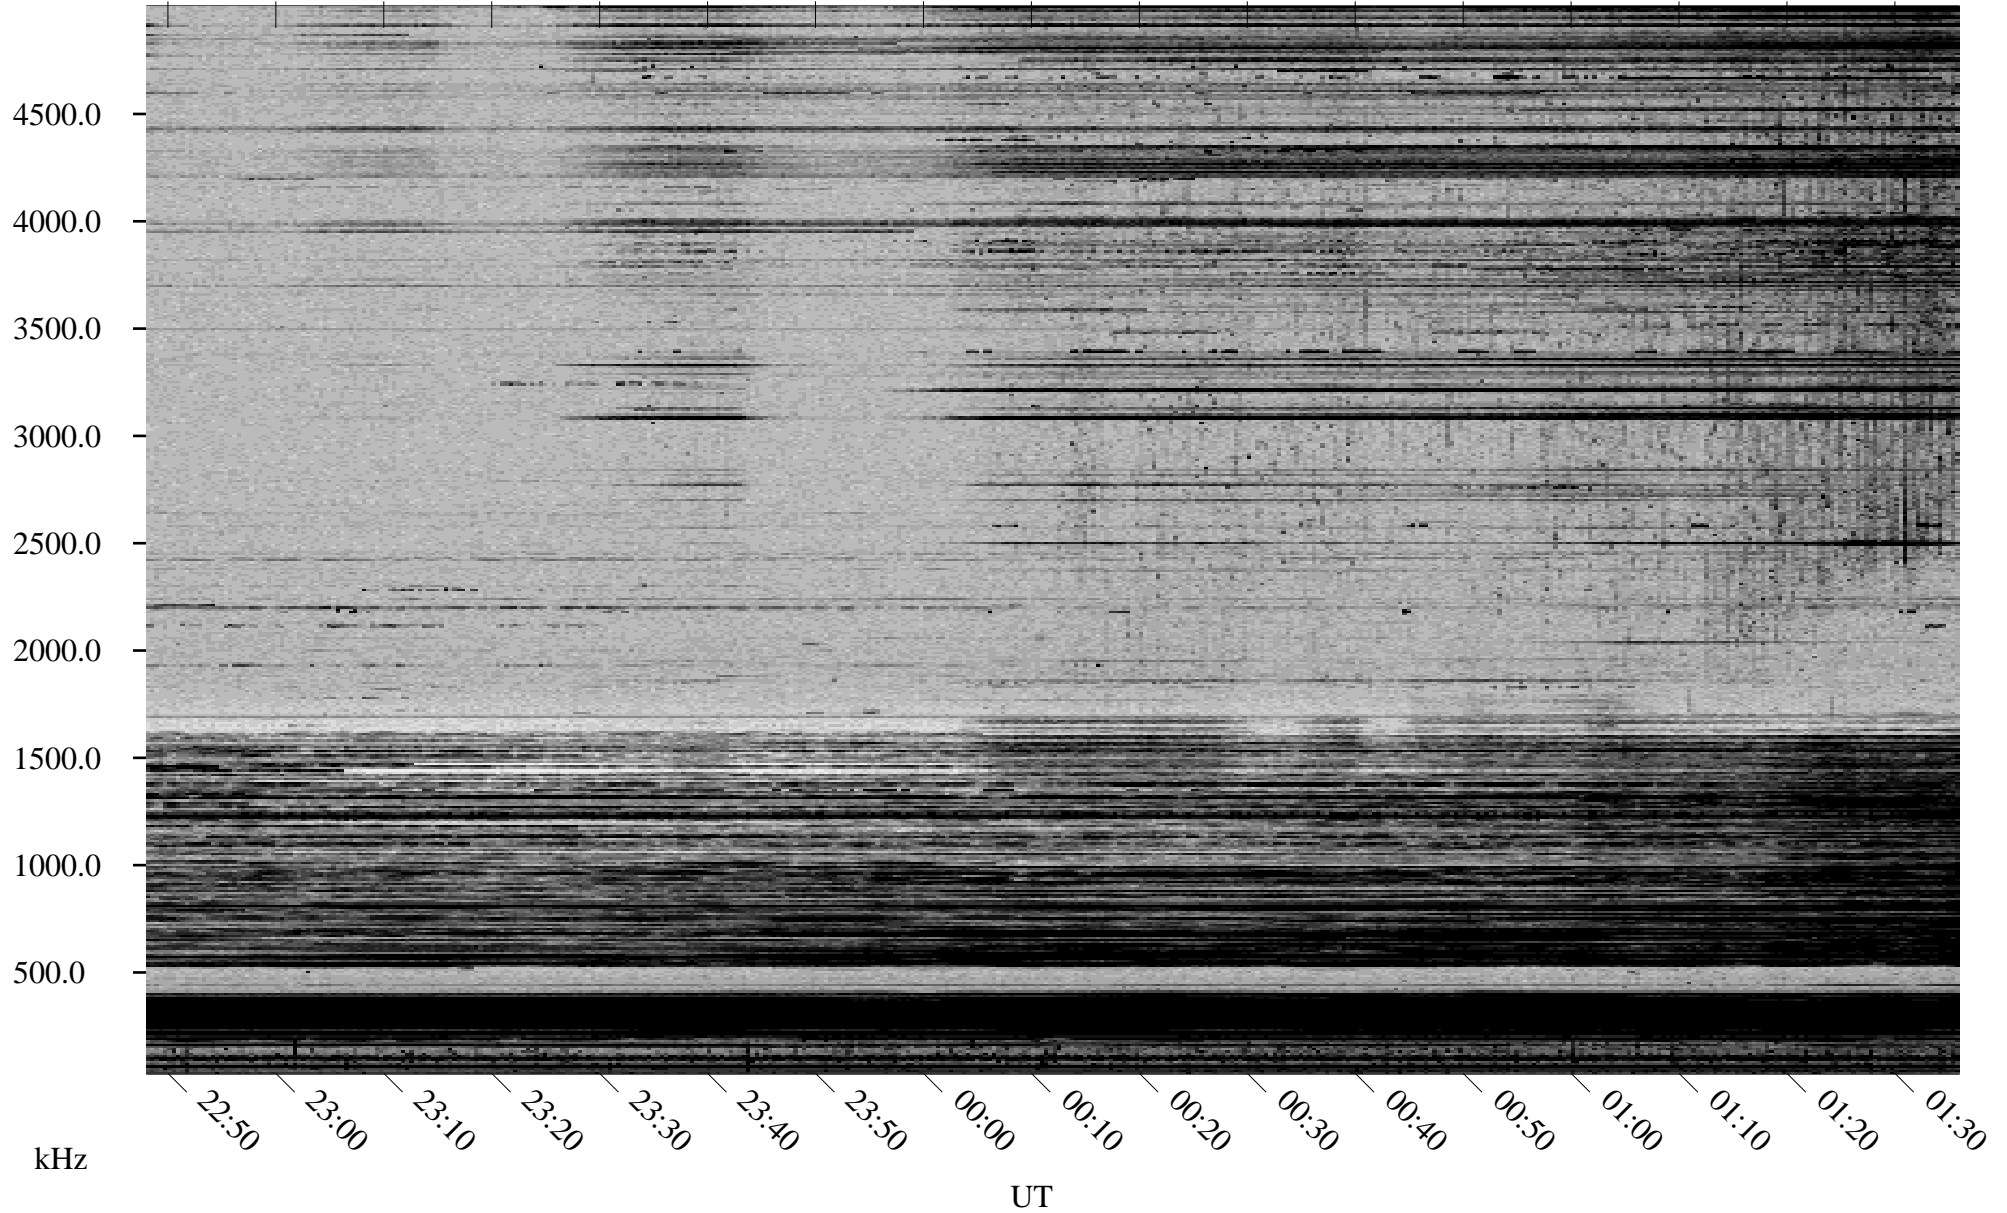

10/31/1998 Churchill, Manitoba

Linear Scale Black = 161 White = 15

ch98304l.r00m max_12

Page 1

10/31/1998 Churchill, Manitoba

Linear Scale Black = 161 White = 15

ch98304l.r00m max_12

Page 2

11/01/1998 Churchill, Manitoba

Linear Scale Black = 161 White = 15

ch98304l.r00m max_12

Page 3

11/01/1998 Churchill, Manitoba

Linear Scale Black = 161 White = 15

ch98304l.r00m max_12

Page 4

11/01/1998 Churchill, Manitoba

Linear Scale Black = 161 White = 15

ch98304l.r00m max_12

Page 5

11/01/1998 Churchill, Manitoba

Linear Scale Black = 161 White = 15

ch98304l.r00m max_12

Page 6

11/01/1998 Churchill, Manitoba

Linear Scale Black = 161 White = 15

ch98304l.r00m max_12

Page 7

11/01/1998 Churchill, Manitoba

Linear Scale Black = 161 White = 15

ch98304l.r00m max_12

Page 8