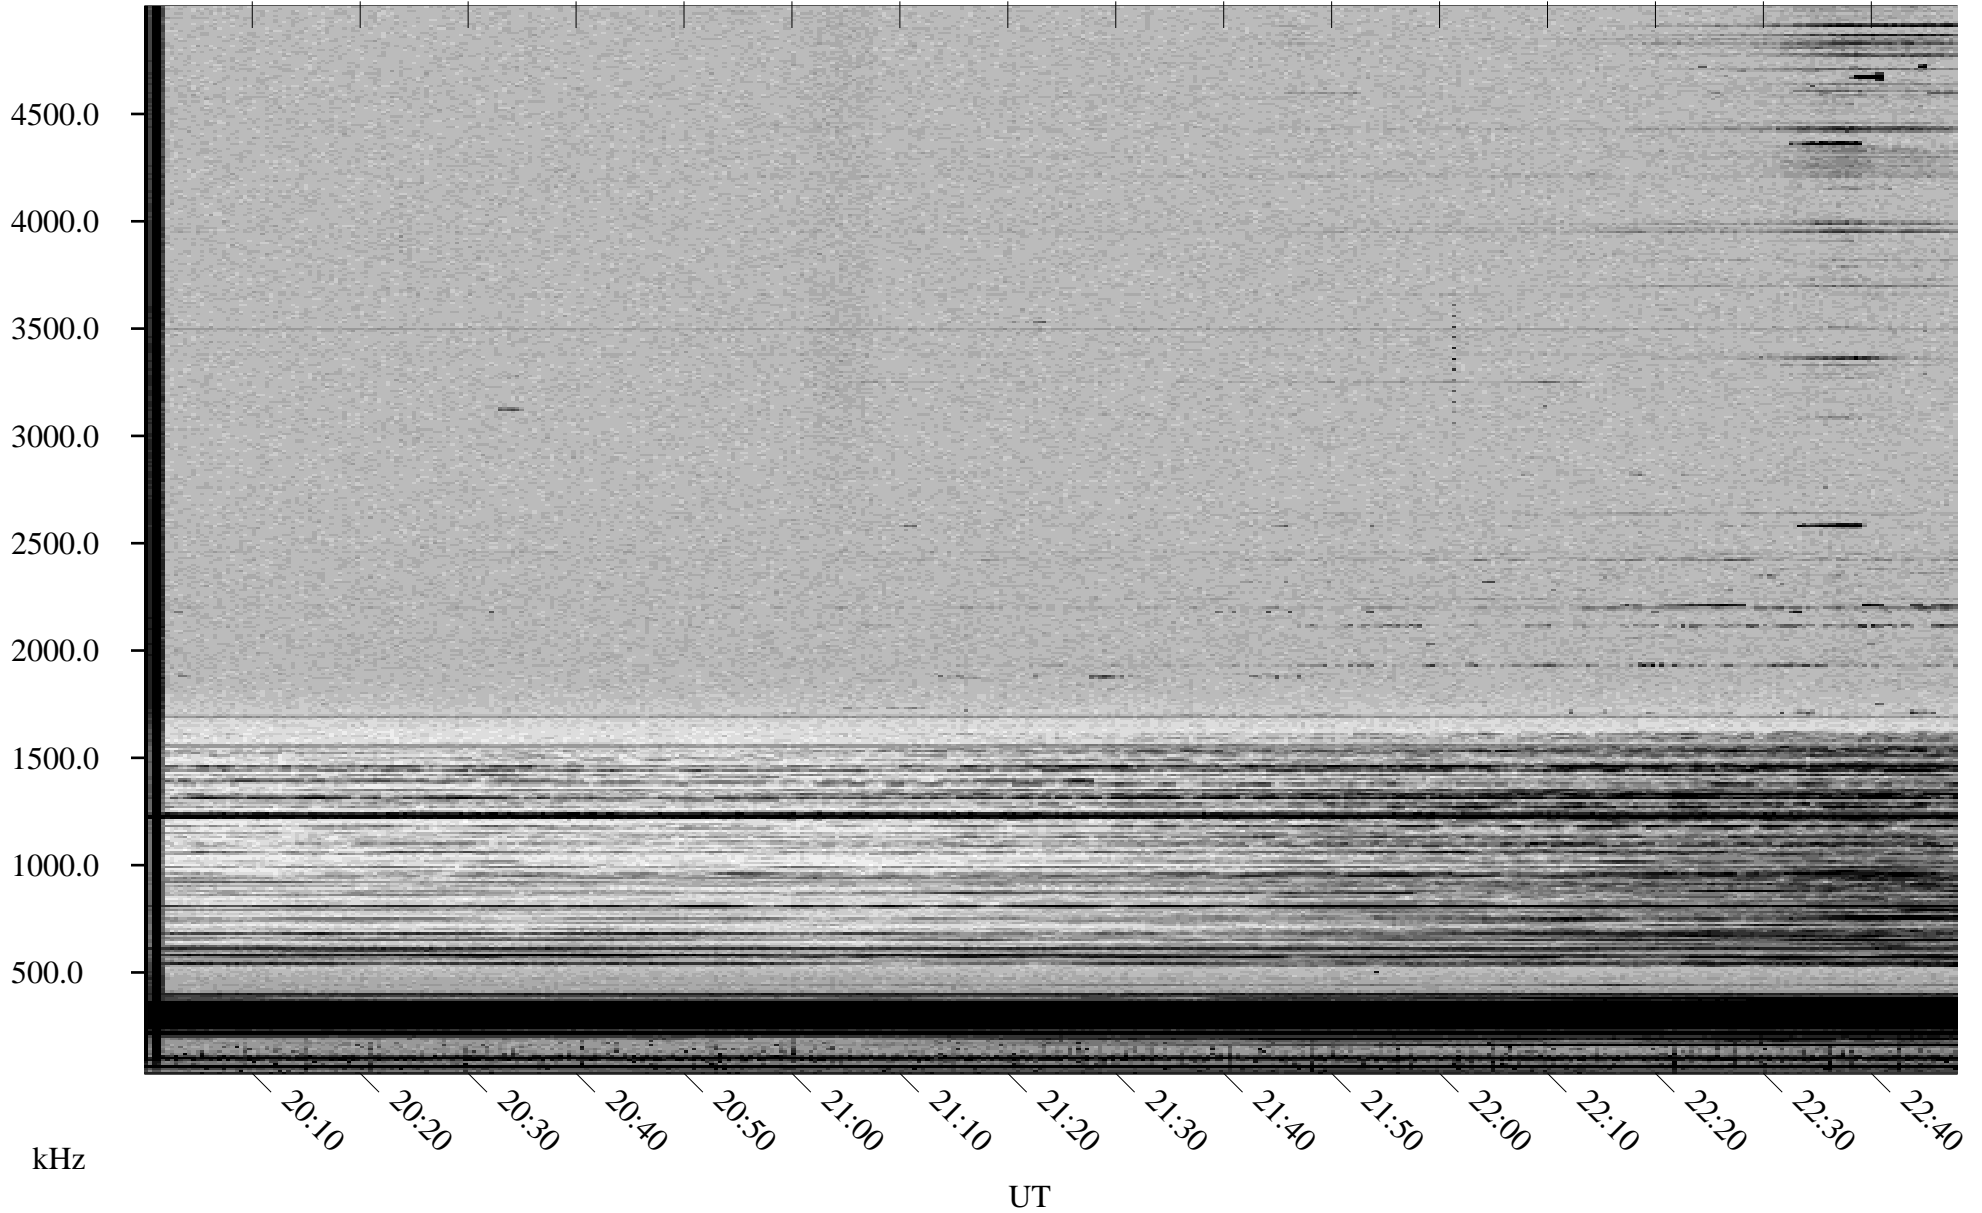

10/31/1998 Churchill, Manitoba

Linear Scale Black = 161 White = 15

ch98304l.r00m max_12

Page 1

10/31/1998 Churchill, Manitoba

Linear Scale Black = 161 White = 15

ch98304l.r00m max_12

Page 2

11/01/1998 Churchill, Manitoba

Linear Scale Black = 161 White = 15

ch98304l.r00m max_12

Page 3

11/01/1998 Churchill, Manitoba

Linear Scale Black = 161 White = 15

ch98304l.r00m max_12

Page 4

11/01/1998 Churchill, Manitoba

Linear Scale Black = 161 White = 15

ch98304l.r00m max_12

Page 5

11/01/1998 Churchill, Manitoba

Linear Scale Black = 161 White = 15

ch98304l.r00m max_12

Page 6

11/01/1998 Churchill, Manitoba

Linear Scale Black = 161 White = 15

ch98304l.r00m max_12

Page 7

11/01/1998 Churchill, Manitoba

Linear Scale Black = 161 White = 15

ch98304l.r00m max_12

Page 8