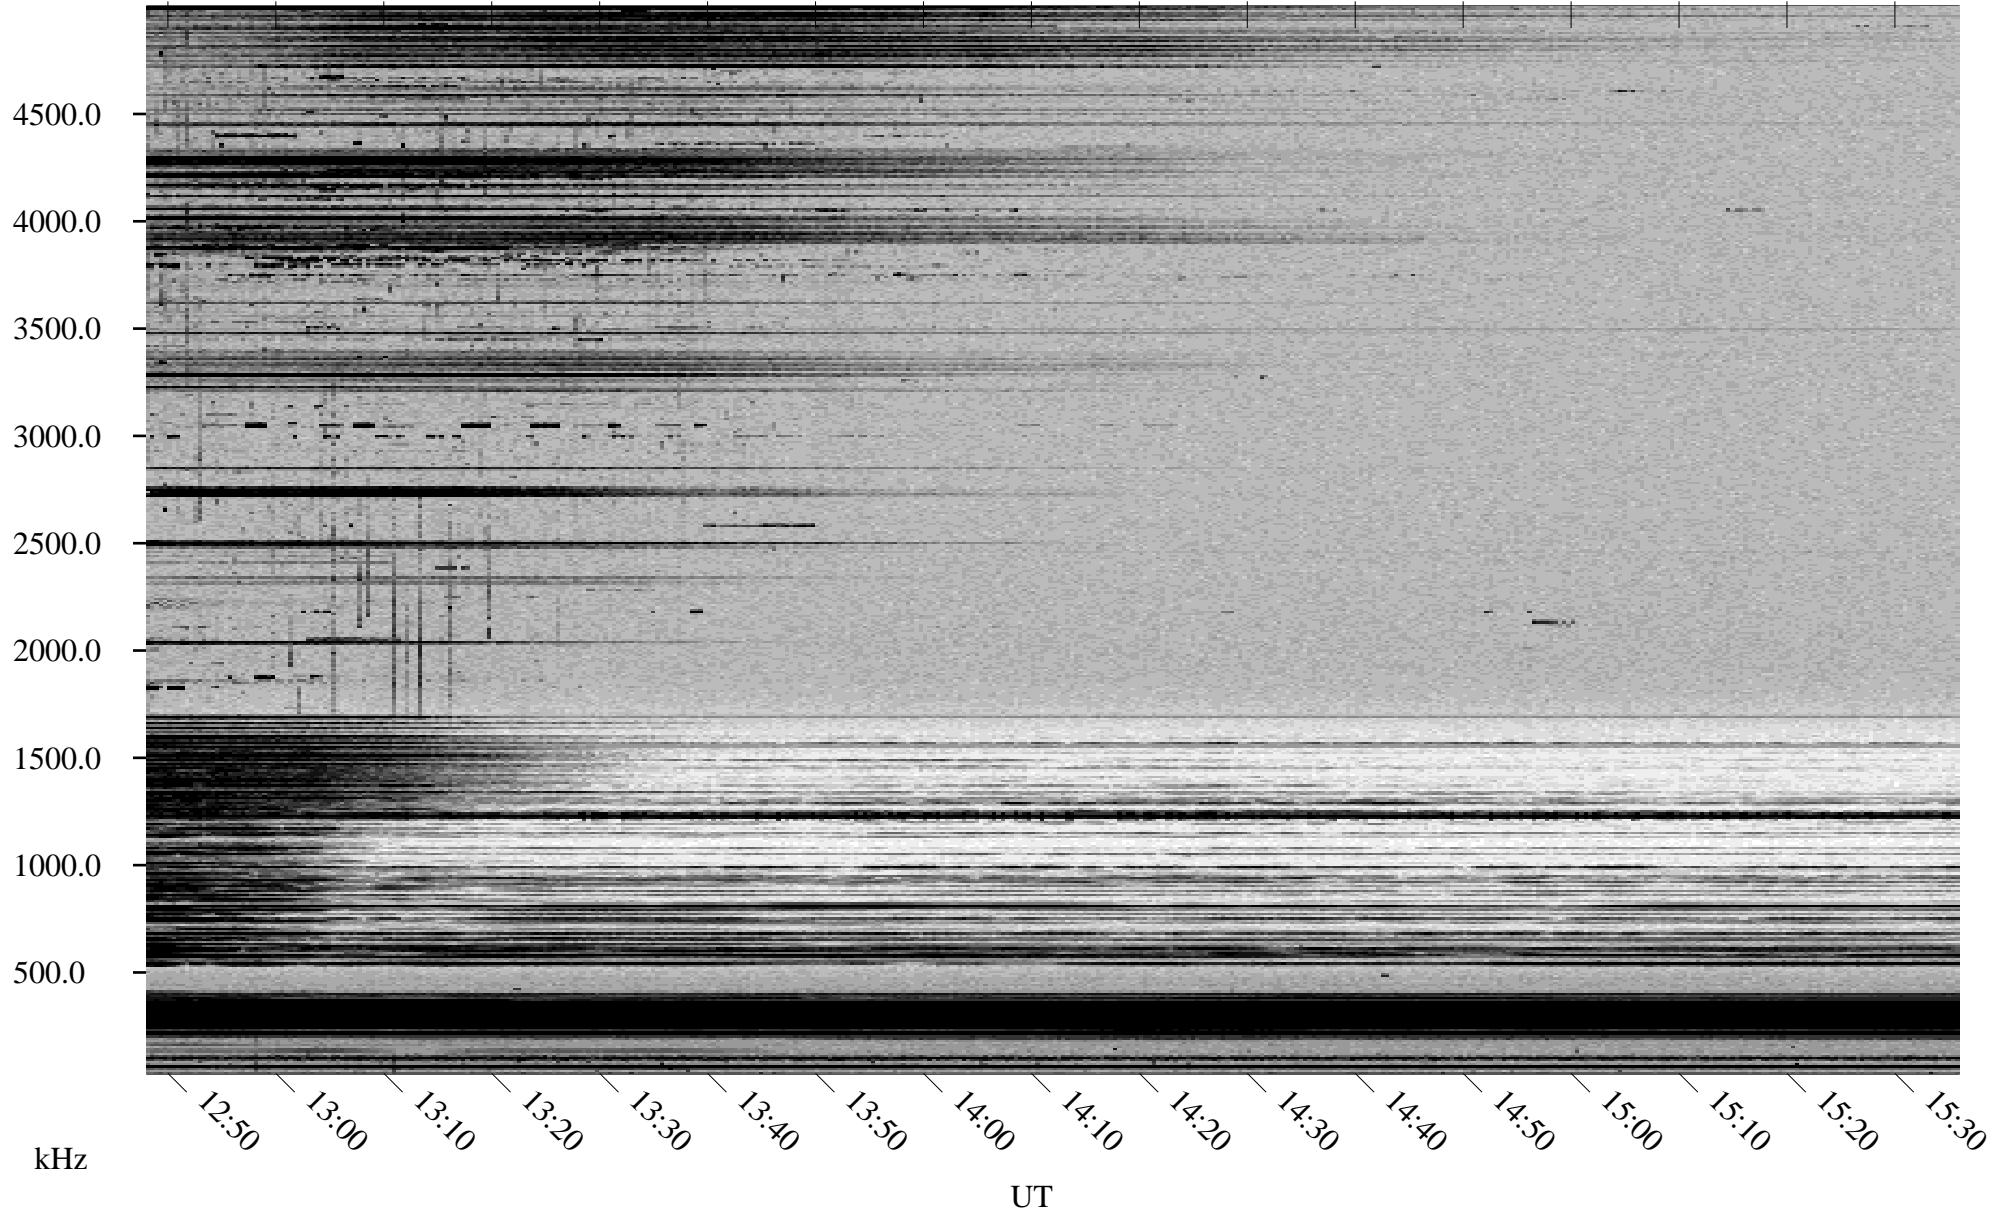

10/31/1998 Churchill, Manitoba

Linear Scale Black = 161 White = 15

ch98304l.r00m max_12

Page 1

10/31/1998 Churchill, Manitoba

Linear Scale Black = 161 White = 15

ch98304l.r00m max_12

Page 2

11/01/1998 Churchill, Manitoba

Linear Scale Black = 161 White = 15

ch98304l.r00m max_12

Page 3

11/01/1998 Churchill, Manitoba

Linear Scale Black = 161 White = 15

ch98304l.r00m max_12

Page 4

11/01/1998 Churchill, Manitoba

Linear Scale Black = 161 White = 15

ch98304l.r00m max_12

Page 5

11/01/1998 Churchill, Manitoba

Linear Scale Black = 161 White = 15

ch98304l.r00m max_12

Page 6

11/01/1998 Churchill, Manitoba

Linear Scale Black = 161 White = 15

ch98304l.r00m max_12

Page 7

11/01/1998 Churchill, Manitoba

Linear Scale Black = 161 White = 15

ch98304l.r00m max_12

Page 8