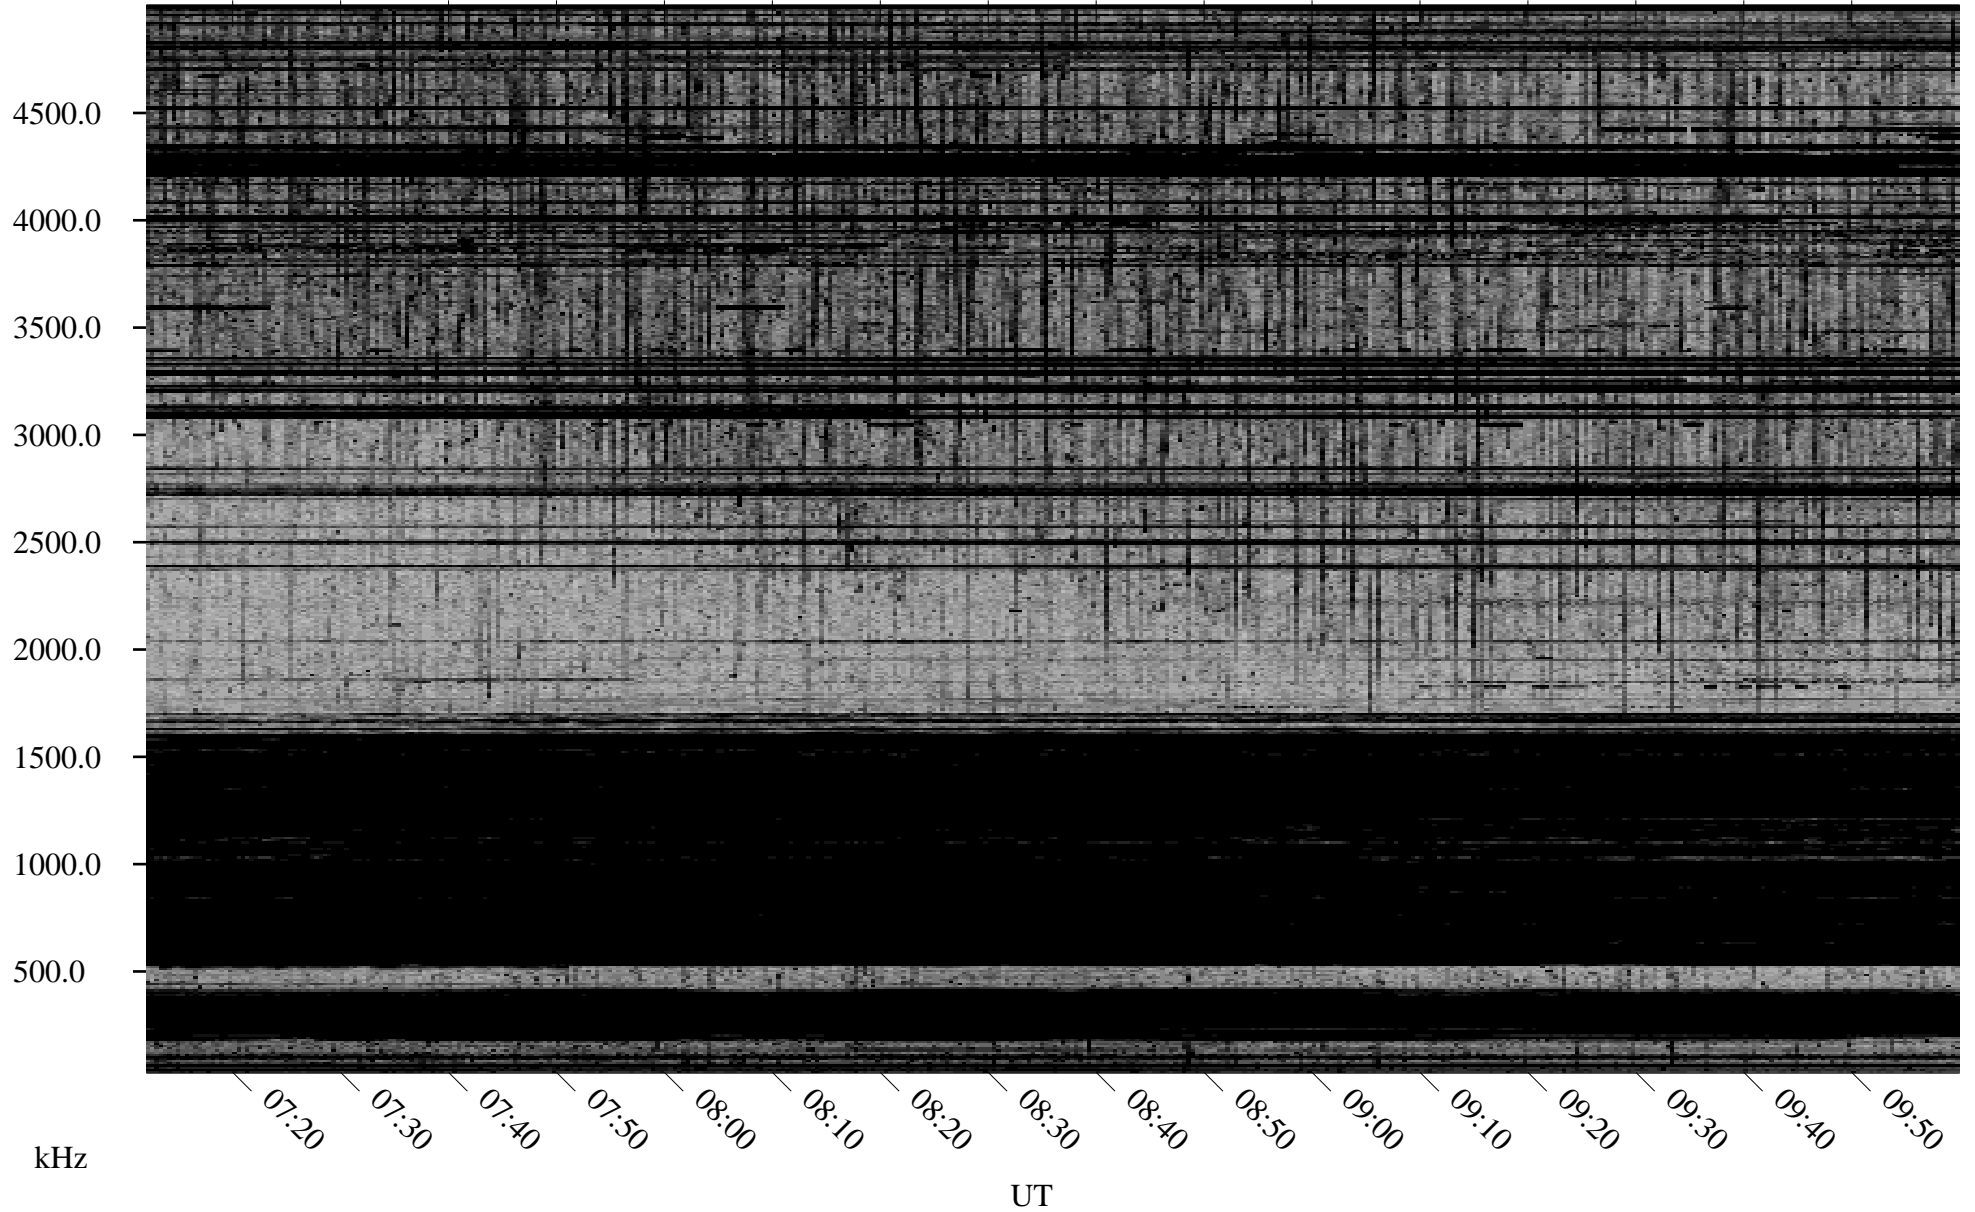

10/31/1998 Churchill, Manitoba

Linear Scale Black = 161 White = 15

ch98304l.r00m max_12

Page 1

10/31/1998 Churchill, Manitoba

Linear Scale Black = 161 White = 15

ch98304l.r00m max_12

Page 2

11/01/1998 Churchill, Manitoba

Linear Scale Black = 161 White = 15

ch98304l.r00m max_12

Page 3

11/01/1998 Churchill, Manitoba

Linear Scale Black = 161 White = 15

ch98304l.r00m max_12

Page 4

11/01/1998 Churchill, Manitoba

Linear Scale Black = 161 White = 15

ch98304l.r00m max_12

Page 5

11/01/1998 Churchill, Manitoba

Linear Scale Black = 161 White = 15

ch98304l.r00m max_12

Page 6

11/01/1998 Churchill, Manitoba

Linear Scale Black = 161 White = 15

ch98304l.r00m max_12

Page 7

11/01/1998 Churchill, Manitoba

Linear Scale Black = 161 White = 15

ch98304l.r00m max_12

Page 8