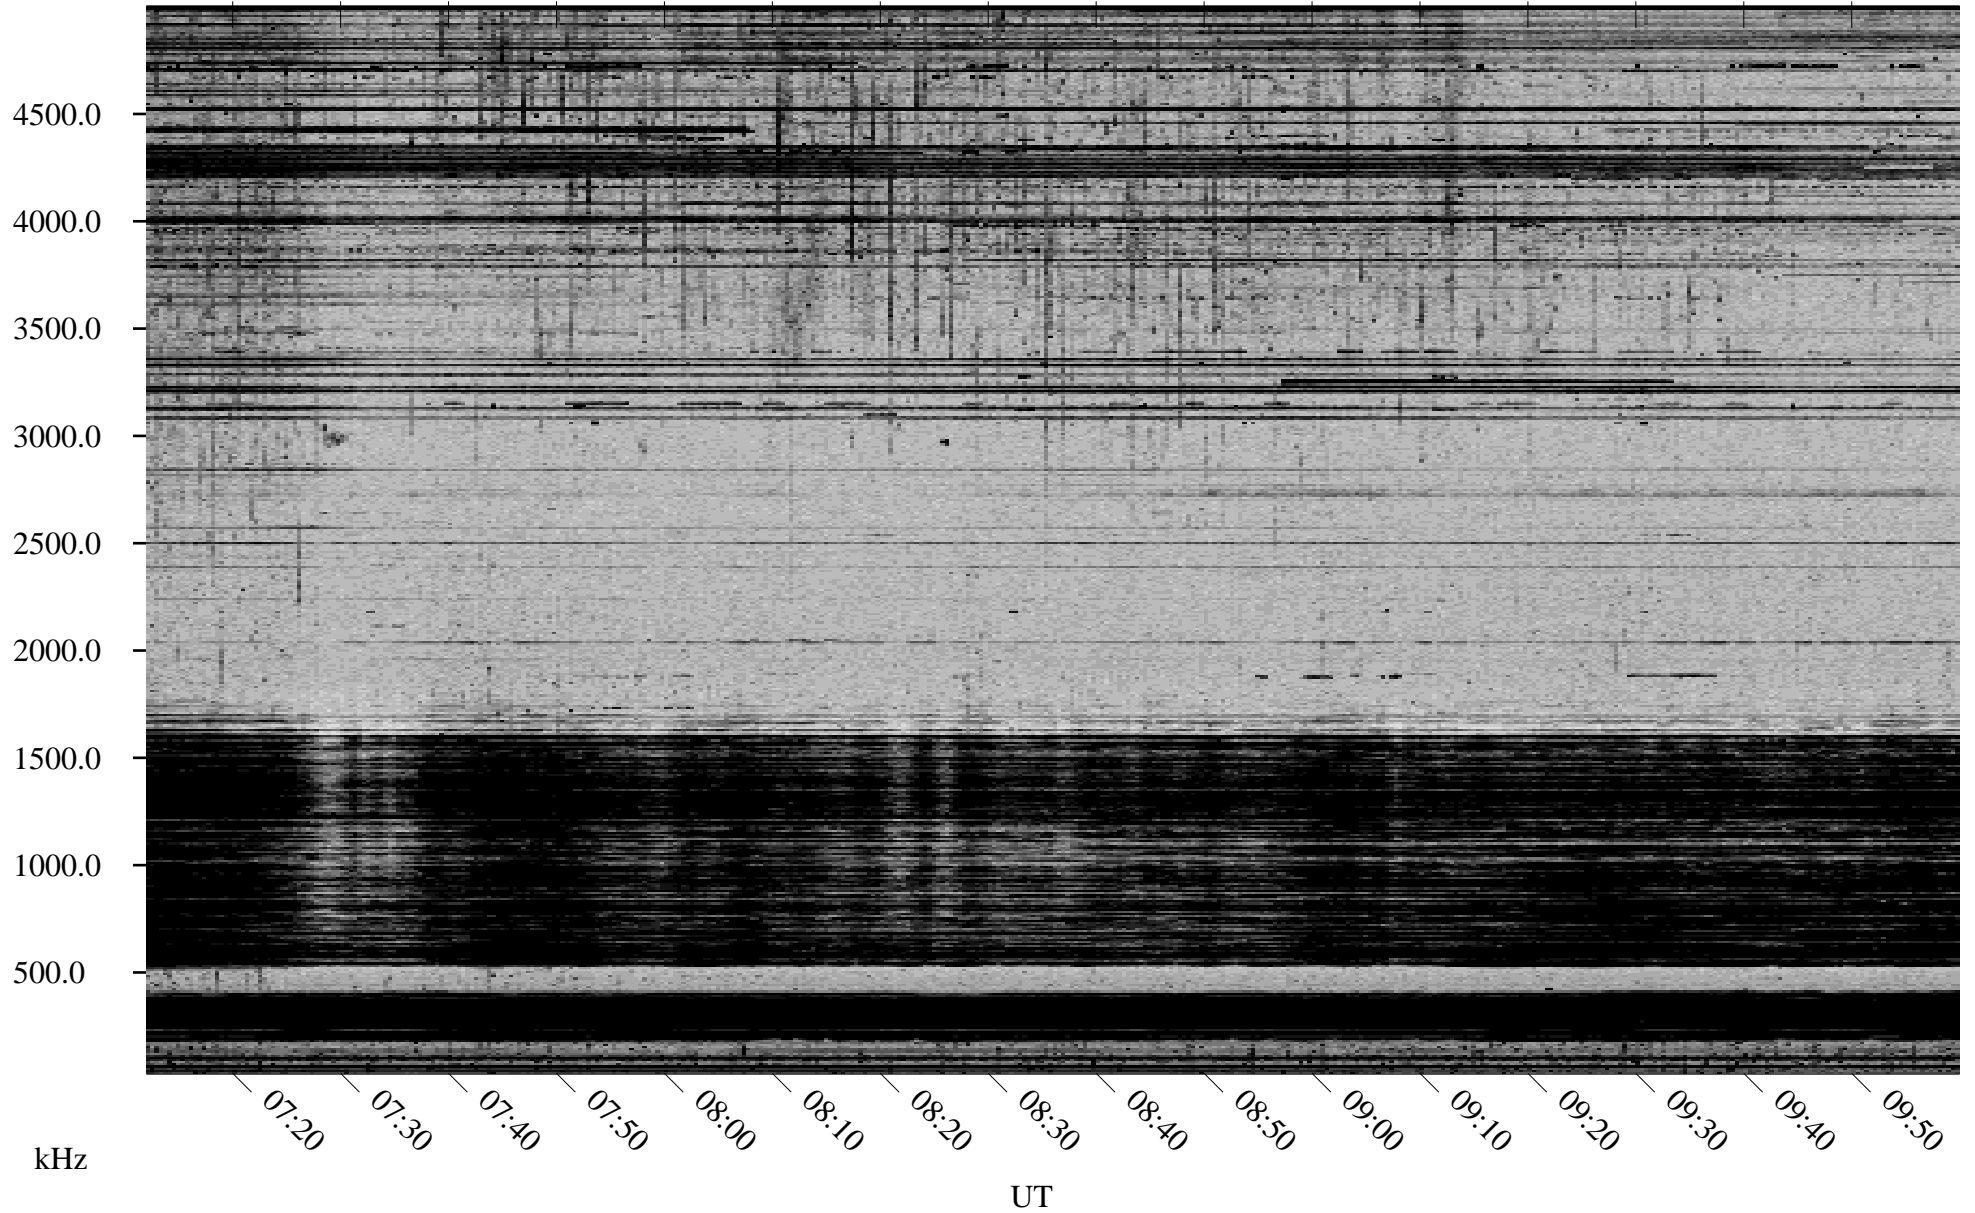

11/01/1998 Churchill, Manitoba

Linear Scale Black = 161 White = 15

ch983051.r00m max_12

Page 1

11/01/1998 Churchill, Manitoba

Linear Scale Black = 161 White = 15

ch98305l.r00m max_12

Page 2

11/02/1998 Churchill, Manitoba

Linear Scale Black = 161 White = 15

ch983051.r00m max_12

Page 3

11/02/1998 Churchill, Manitoba

Linear Scale Black = 161 White = 15

ch98305l.r00m max_12

Page 4

11/02/1998 Churchill, Manitoba

Linear Scale Black = 161 White = 15

ch983051.r00m max_12

Page 5

11/02/1998 Churchill, Manitoba

Linear Scale Black = 161 White = 15

ch983051.r00m max_12

Page 6

11/02/1998 Churchill, Manitoba

Linear Scale Black = 161 White = 15

ch983051.r00m max_12

Page 7

11/02/1998 Churchill, Manitoba

Linear Scale Black = 161 White = 15

ch983051.r00m max_12

Page 8