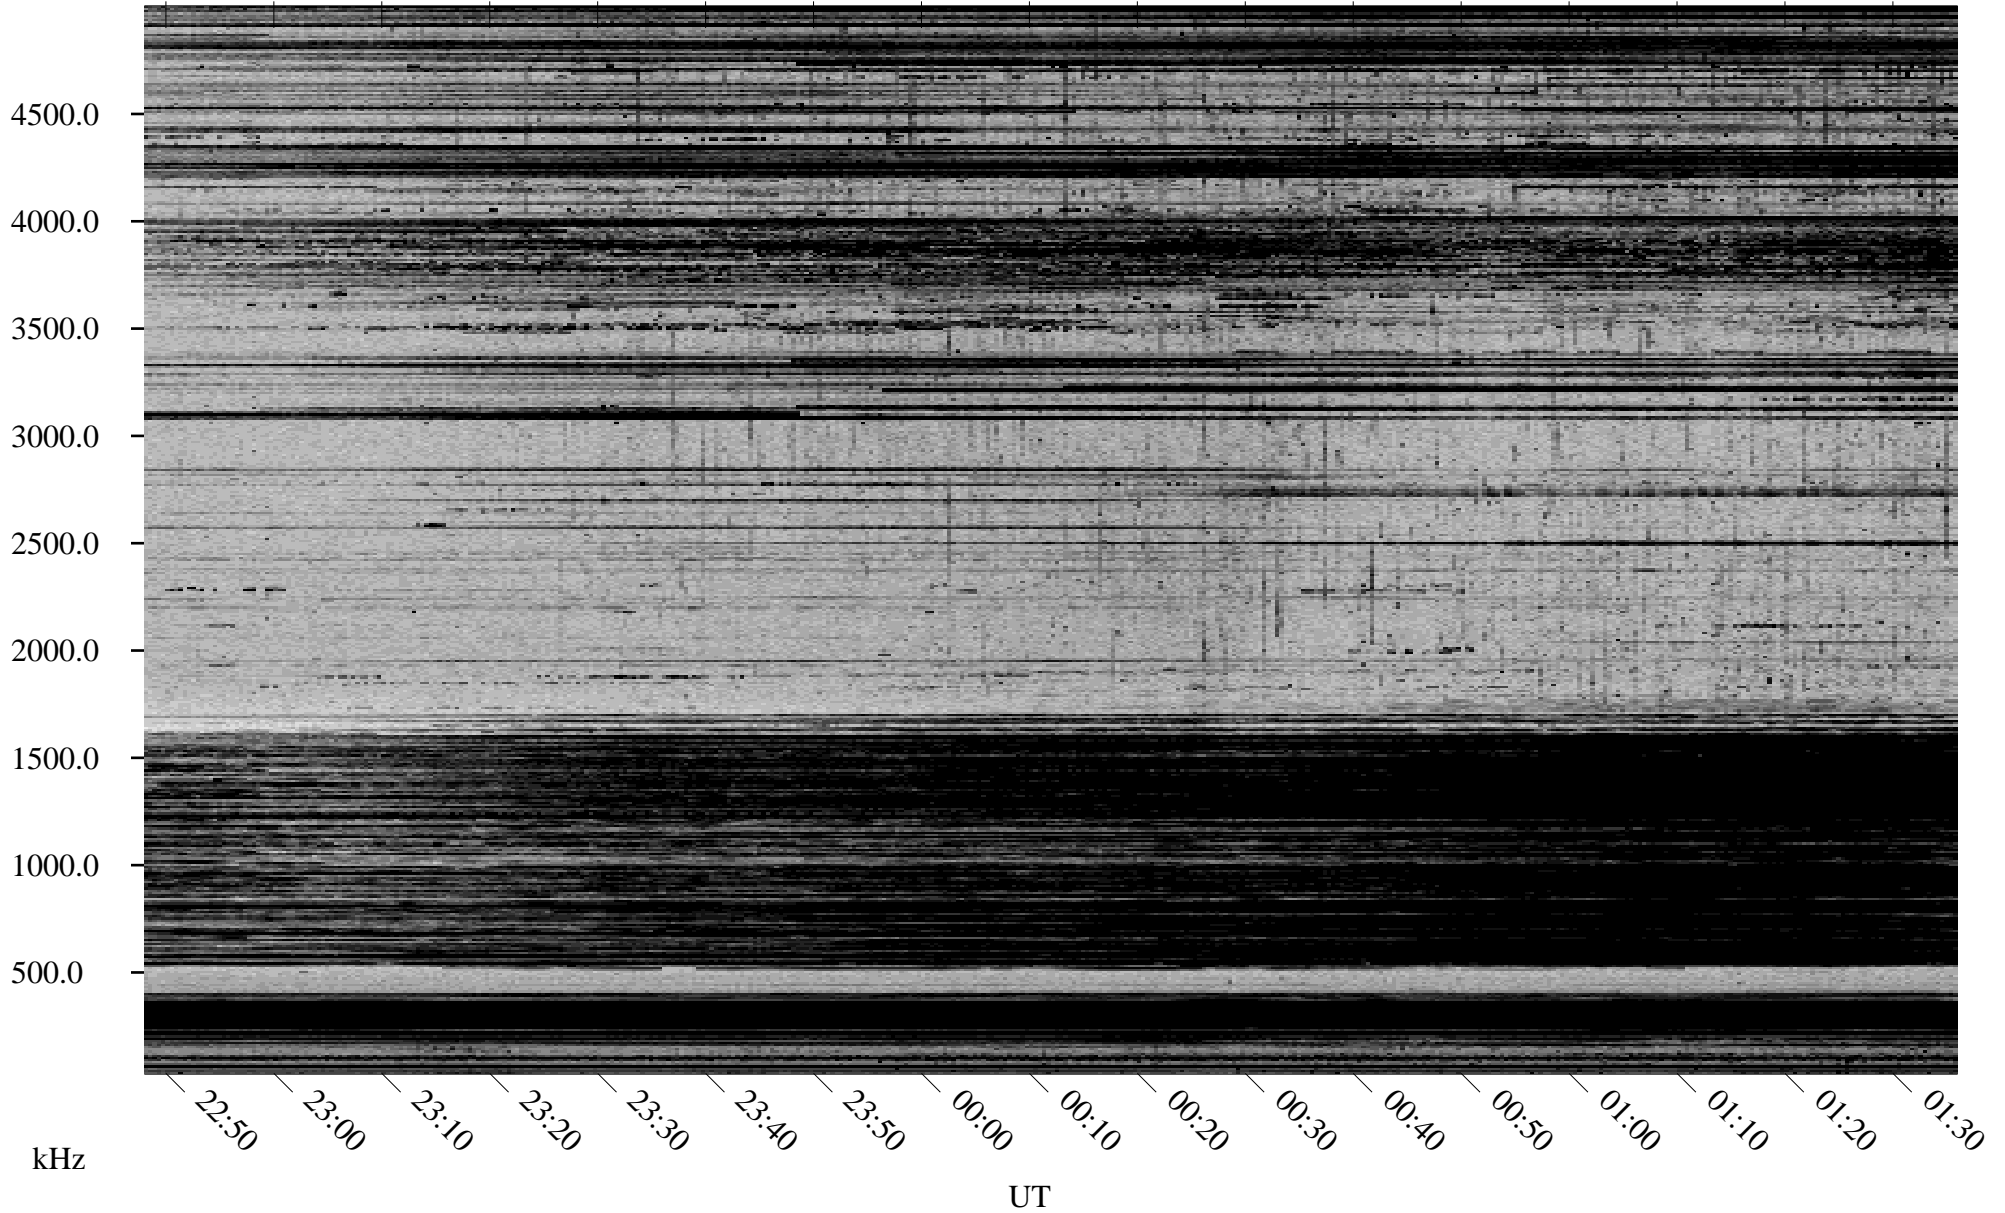

11/01/1998 Churchill, Manitoba

Linear Scale Black = 161 White = 15

ch983051.r00m max_12

Page 1

11/01/1998 Churchill, Manitoba

Linear Scale Black = 161 White = 15

ch98305l.r00m max_12

Page 2

11/02/1998 Churchill, Manitoba

Linear Scale Black = 161 White = 15

ch983051.r00m max_12

Page 3

11/02/1998 Churchill, Manitoba

Linear Scale Black = 161 White = 15

ch98305l.r00m max_12

Page 4

11/02/1998 Churchill, Manitoba

Linear Scale Black = 161 White = 15

ch983051.r00m max_12

Page 5

11/02/1998 Churchill, Manitoba

Linear Scale Black = 161 White = 15

ch983051.r00m max_12

Page 6

11/02/1998 Churchill, Manitoba

Linear Scale Black = 161 White = 15

ch983051.r00m max_12

Page 7

11/02/1998 Churchill, Manitoba

Linear Scale Black = 161 White = 15

ch983051.r00m max_12

Page 8