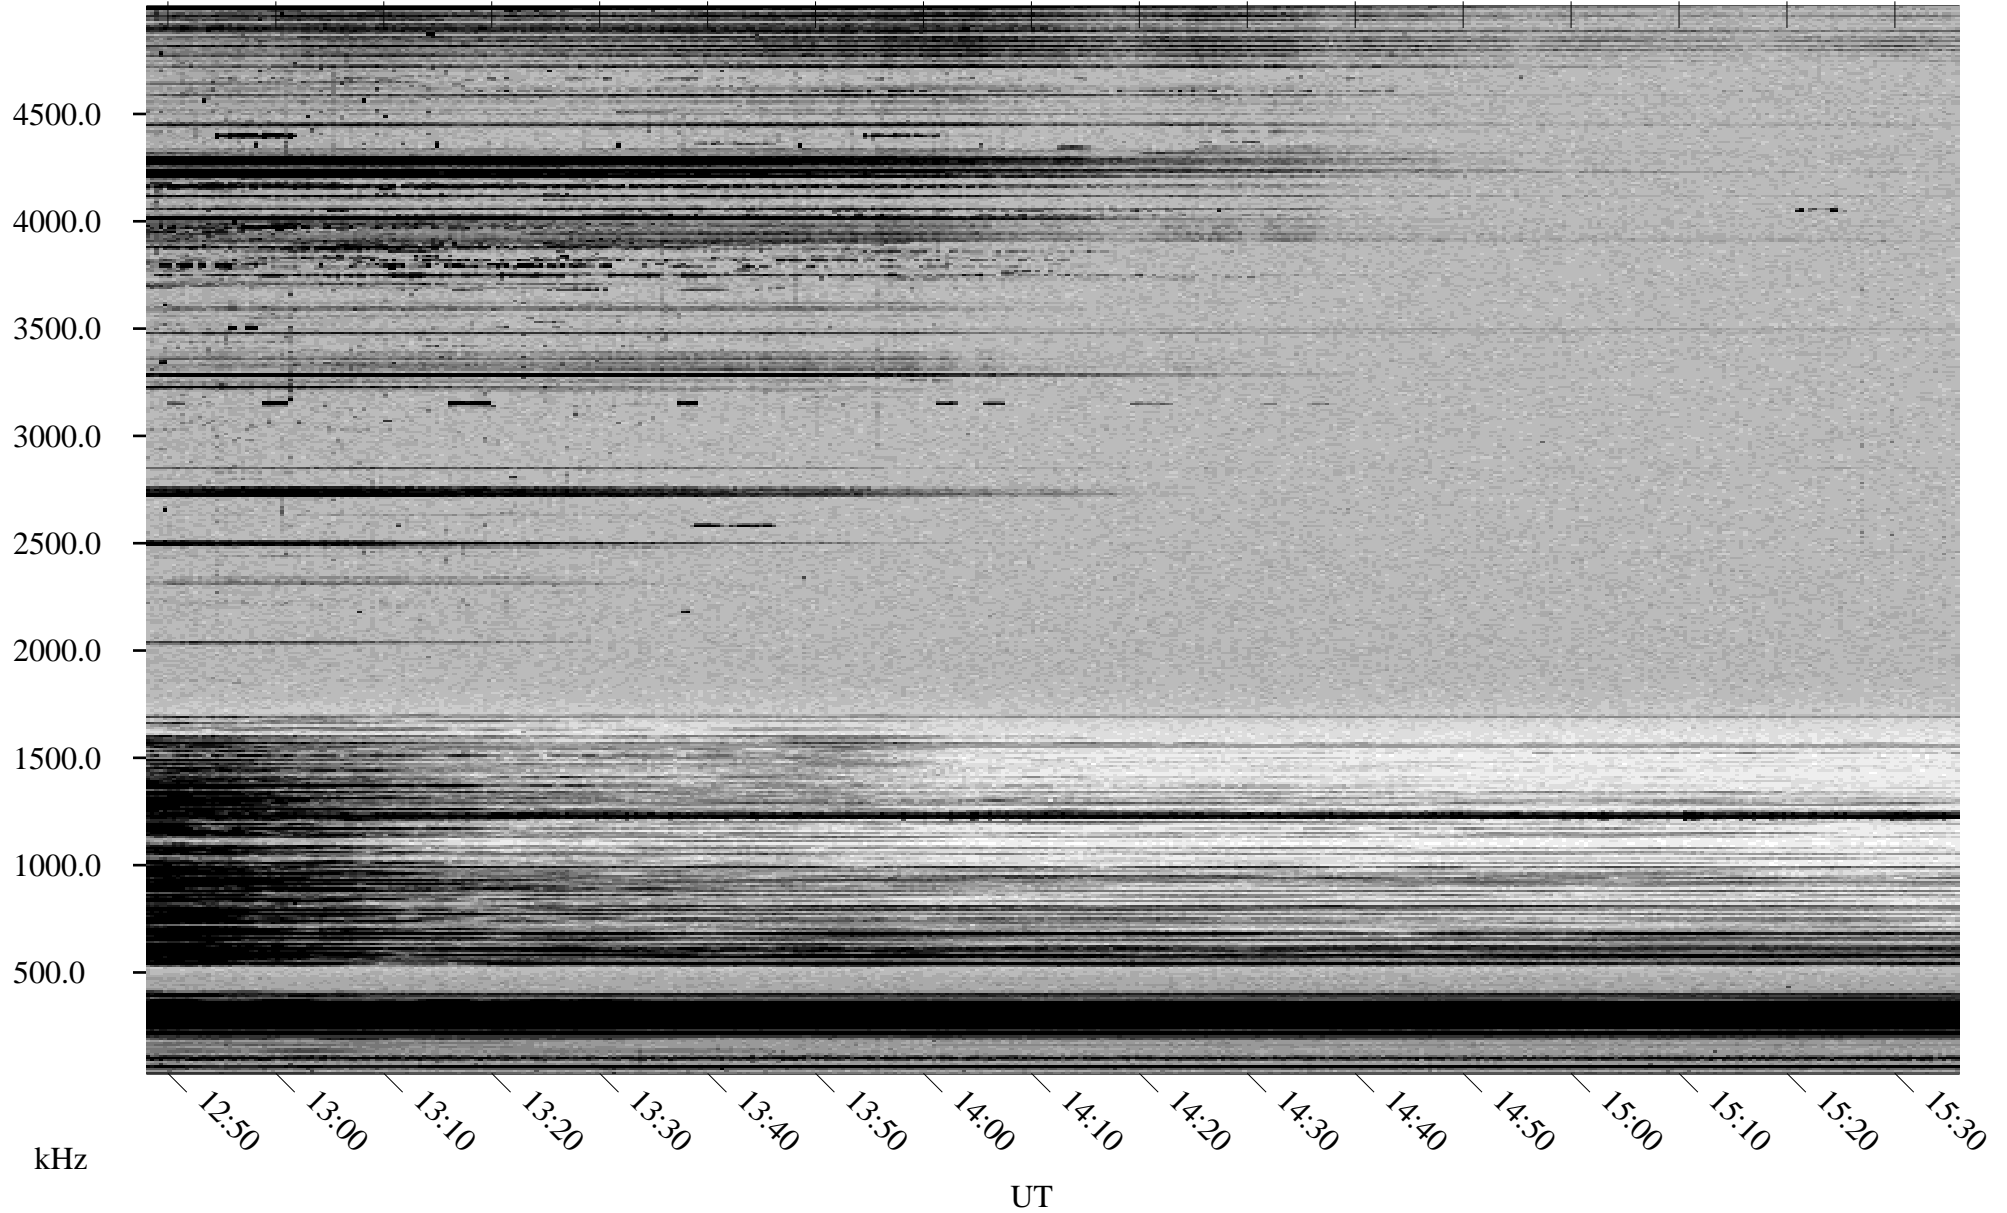

11/01/1998 Churchill, Manitoba

Linear Scale Black = 161 White = 15

ch983051.r00m max_12

Page 1

11/01/1998 Churchill, Manitoba

Linear Scale Black = 161 White = 15

ch98305l.r00m max_12

Page 2

11/02/1998 Churchill, Manitoba

Linear Scale Black = 161 White = 15

ch983051.r00m max_12

Page 3

11/02/1998 Churchill, Manitoba

Linear Scale Black = 161 White = 15

ch98305l.r00m max_12

Page 4

11/02/1998 Churchill, Manitoba

Linear Scale Black = 161 White = 15

ch983051.r00m max_12

Page 5

11/02/1998 Churchill, Manitoba

Linear Scale Black = 161 White = 15

ch983051.r00m max_12

Page 6

11/02/1998 Churchill, Manitoba

Linear Scale Black = 161 White = 15

ch983051.r00m max_12

Page 7

11/02/1998 Churchill, Manitoba

Linear Scale Black = 161 White = 15

ch983051.r00m max_12

Page 8