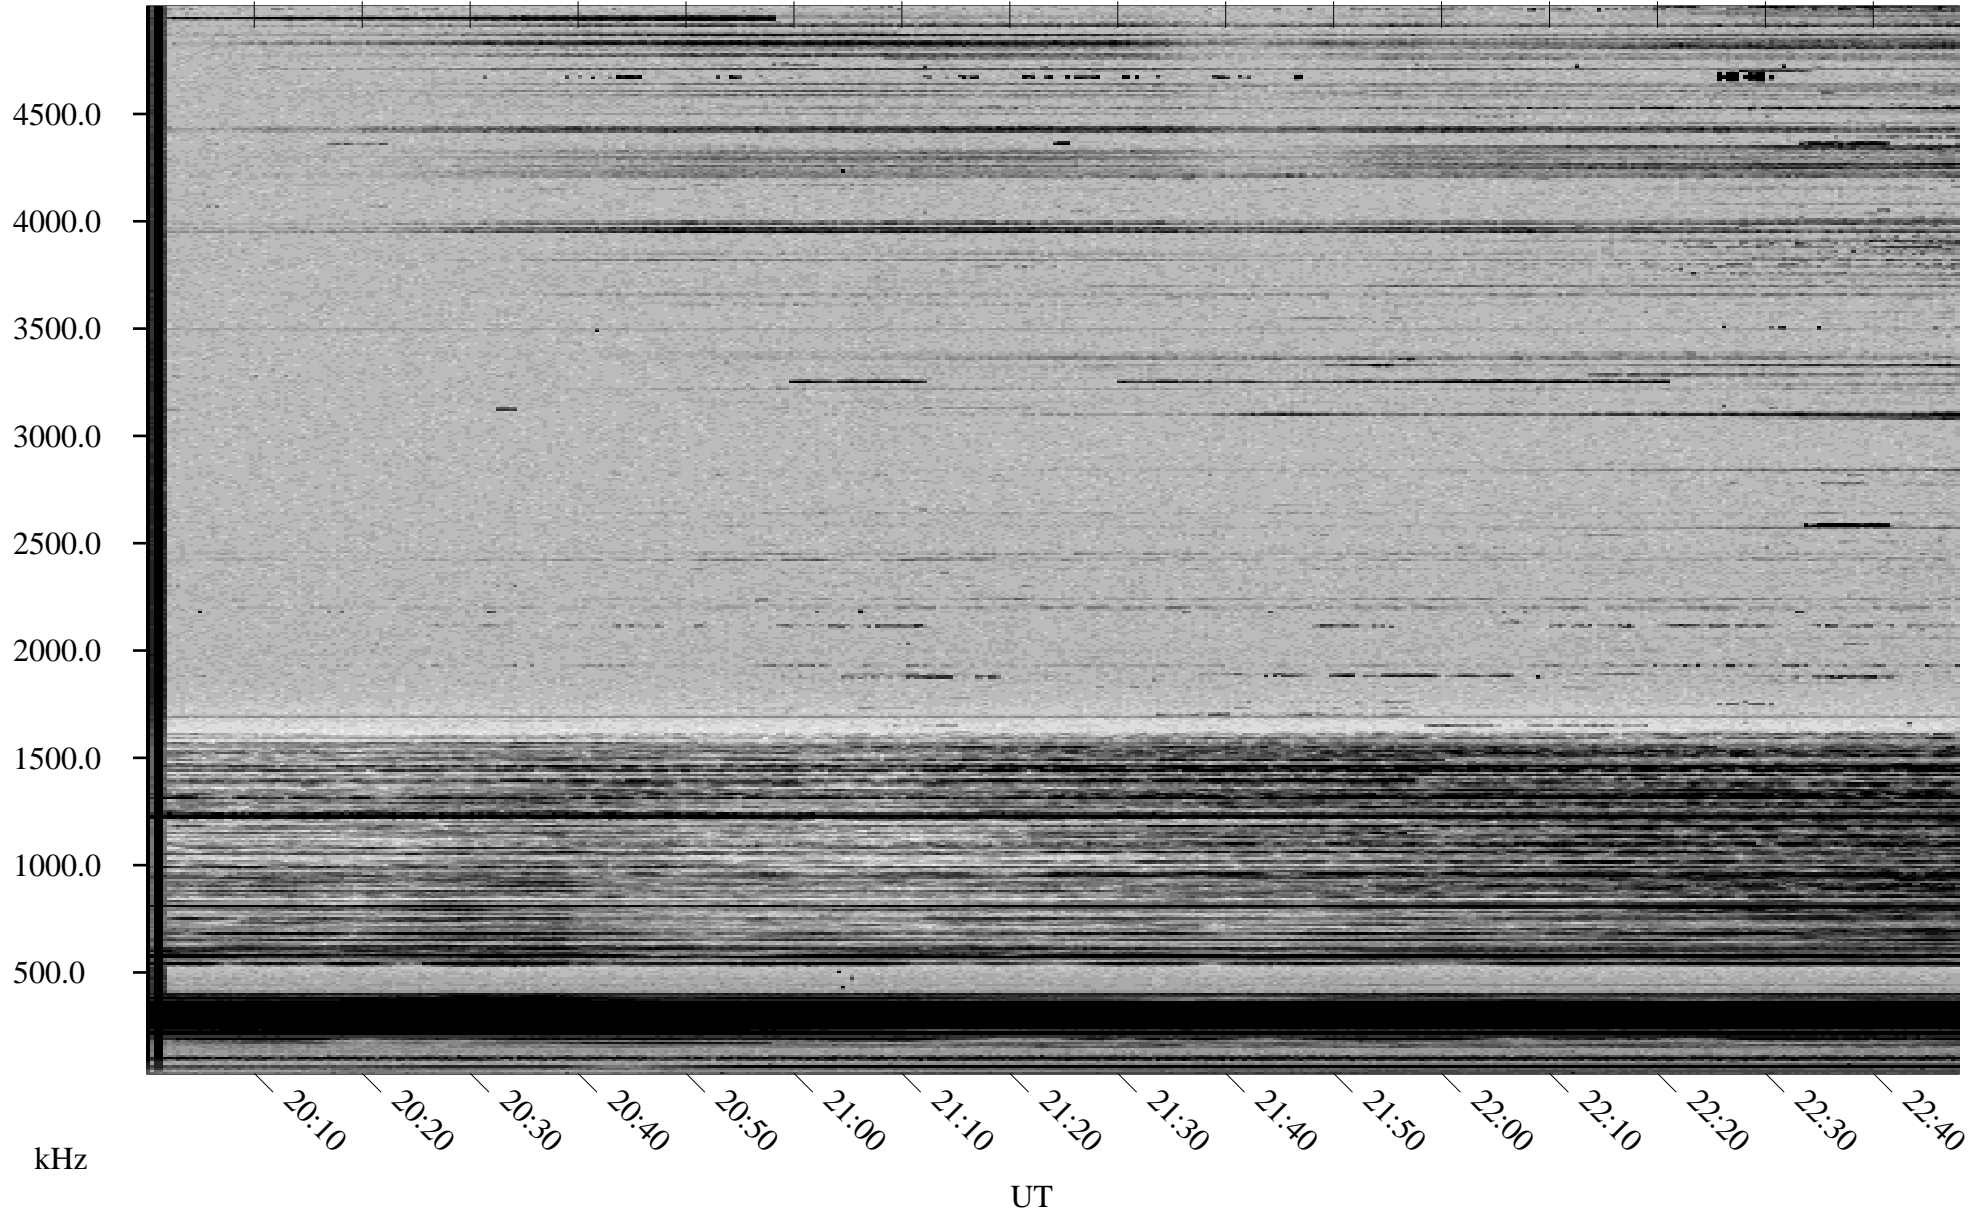

11/01/1998 Churchill, Manitoba

Linear Scale Black = 161 White = 15

ch983051.r00m max_12

Page 1

11/01/1998 Churchill, Manitoba

Linear Scale Black = 161 White = 15

ch98305l.r00m max_12

Page 2

11/02/1998 Churchill, Manitoba

Linear Scale Black = 161 White = 15

ch983051.r00m max_12

Page 3

11/02/1998 Churchill, Manitoba

Linear Scale Black = 161 White = 15

ch98305l.r00m max_12

Page 4

11/02/1998 Churchill, Manitoba

Linear Scale Black = 161 White = 15

ch983051.r00m max_12

Page 5

11/02/1998 Churchill, Manitoba

Linear Scale Black = 161 White = 15

ch983051.r00m max_12

Page 6

11/02/1998 Churchill, Manitoba

Linear Scale Black = 161 White = 15

ch983051.r00m max_12

Page 7

11/02/1998 Churchill, Manitoba

Linear Scale Black = 161 White = 15

ch983051.r00m max_12

Page 8