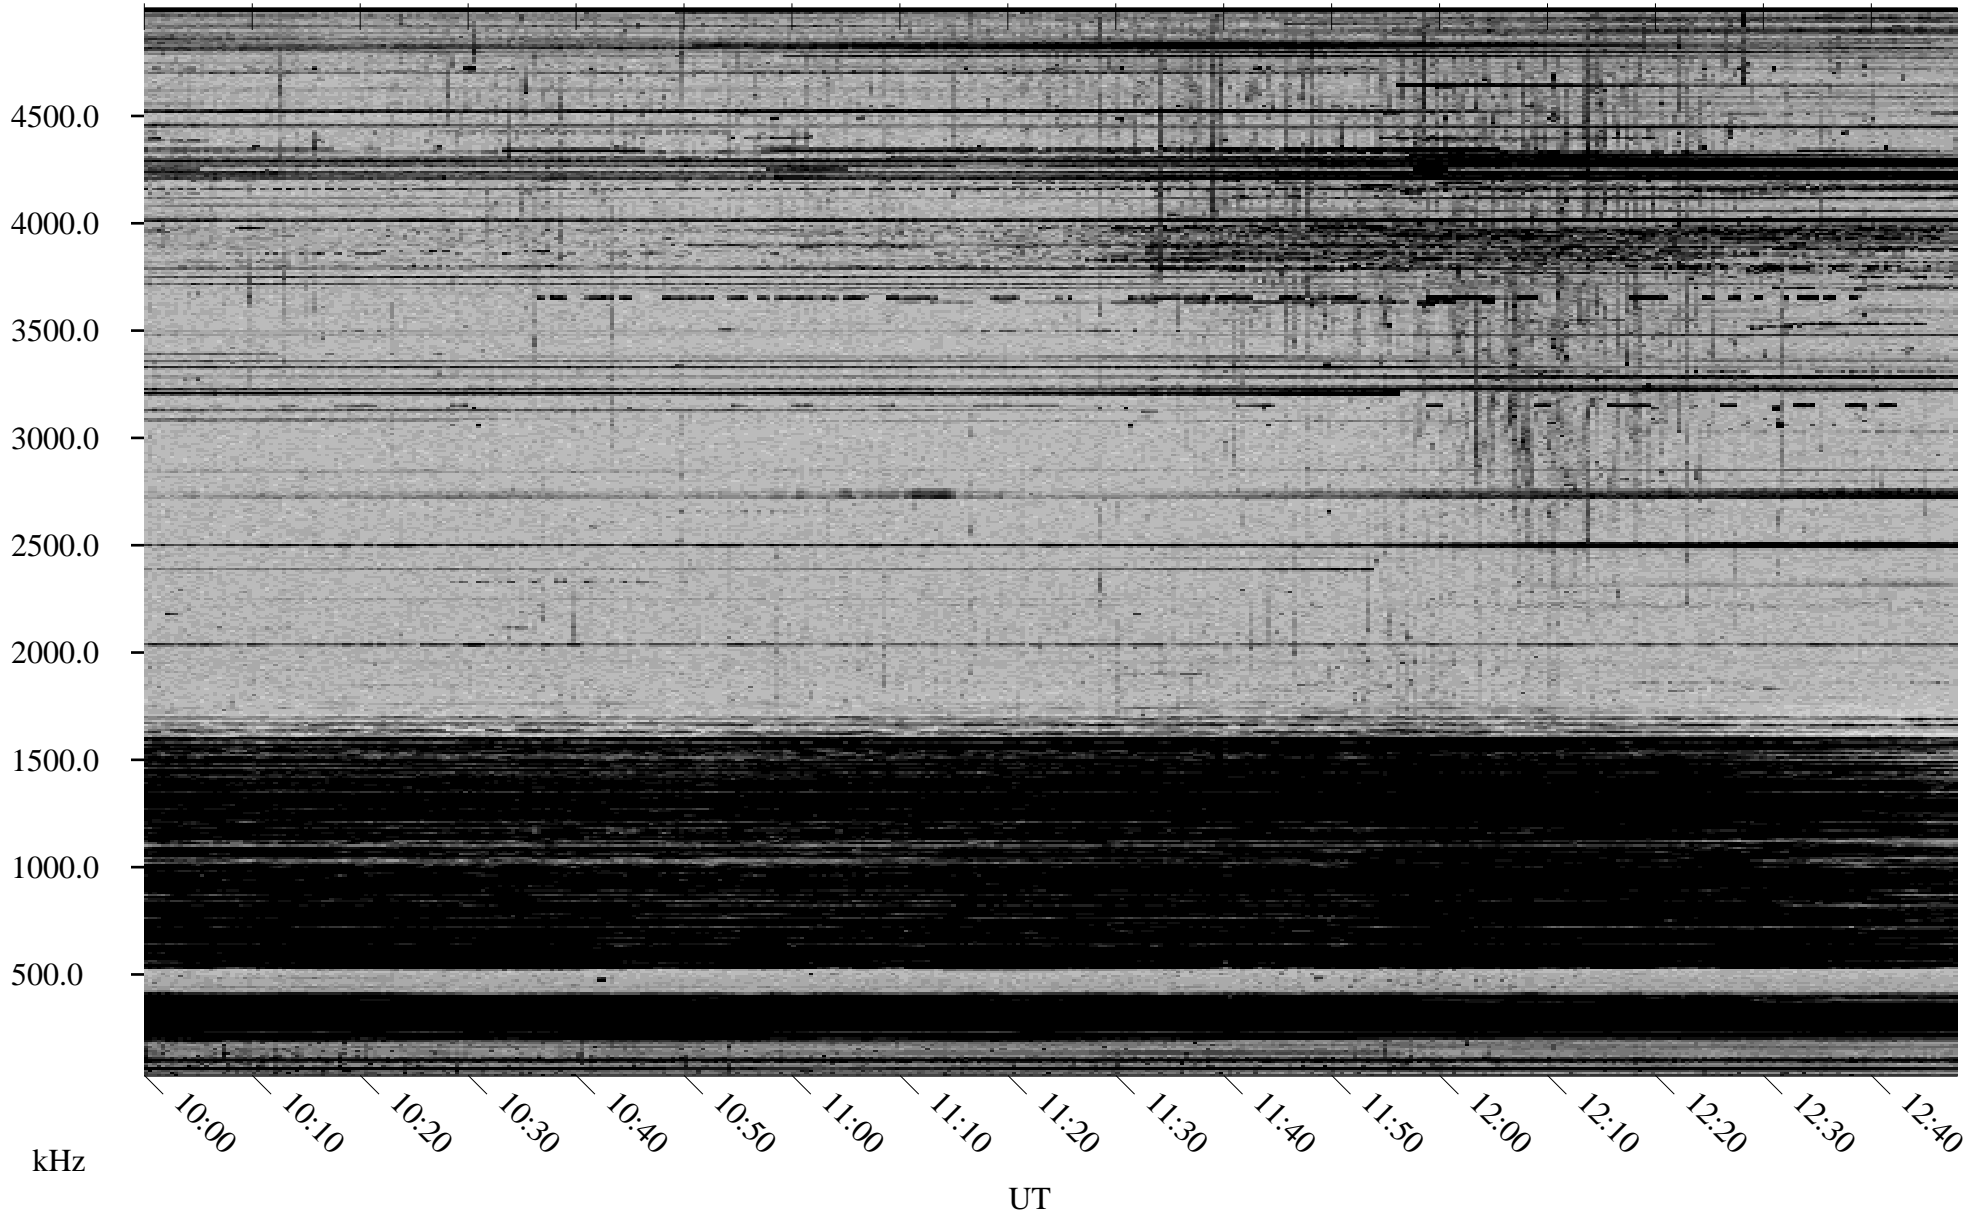

11/01/1998 Churchill, Manitoba

Linear Scale Black = 161 White = 15

ch983051.r00m max_12

Page 1

11/01/1998 Churchill, Manitoba

Linear Scale Black = 161 White = 15

ch98305l.r00m max_12

Page 2

11/02/1998 Churchill, Manitoba

Linear Scale Black = 161 White = 15

ch983051.r00m max_12

Page 3

11/02/1998 Churchill, Manitoba

Linear Scale Black = 161 White = 15

ch98305l.r00m max_12

Page 4

11/02/1998 Churchill, Manitoba

Linear Scale Black = 161 White = 15

ch983051.r00m max_12

Page 5

11/02/1998 Churchill, Manitoba

Linear Scale Black = 161 White = 15

ch983051.r00m max_12

Page 6

11/02/1998 Churchill, Manitoba

Linear Scale Black = 161 White = 15

ch983051.r00m max_12

Page 7

11/02/1998 Churchill, Manitoba

Linear Scale Black = 161 White = 15

ch983051.r00m max_12

Page 8