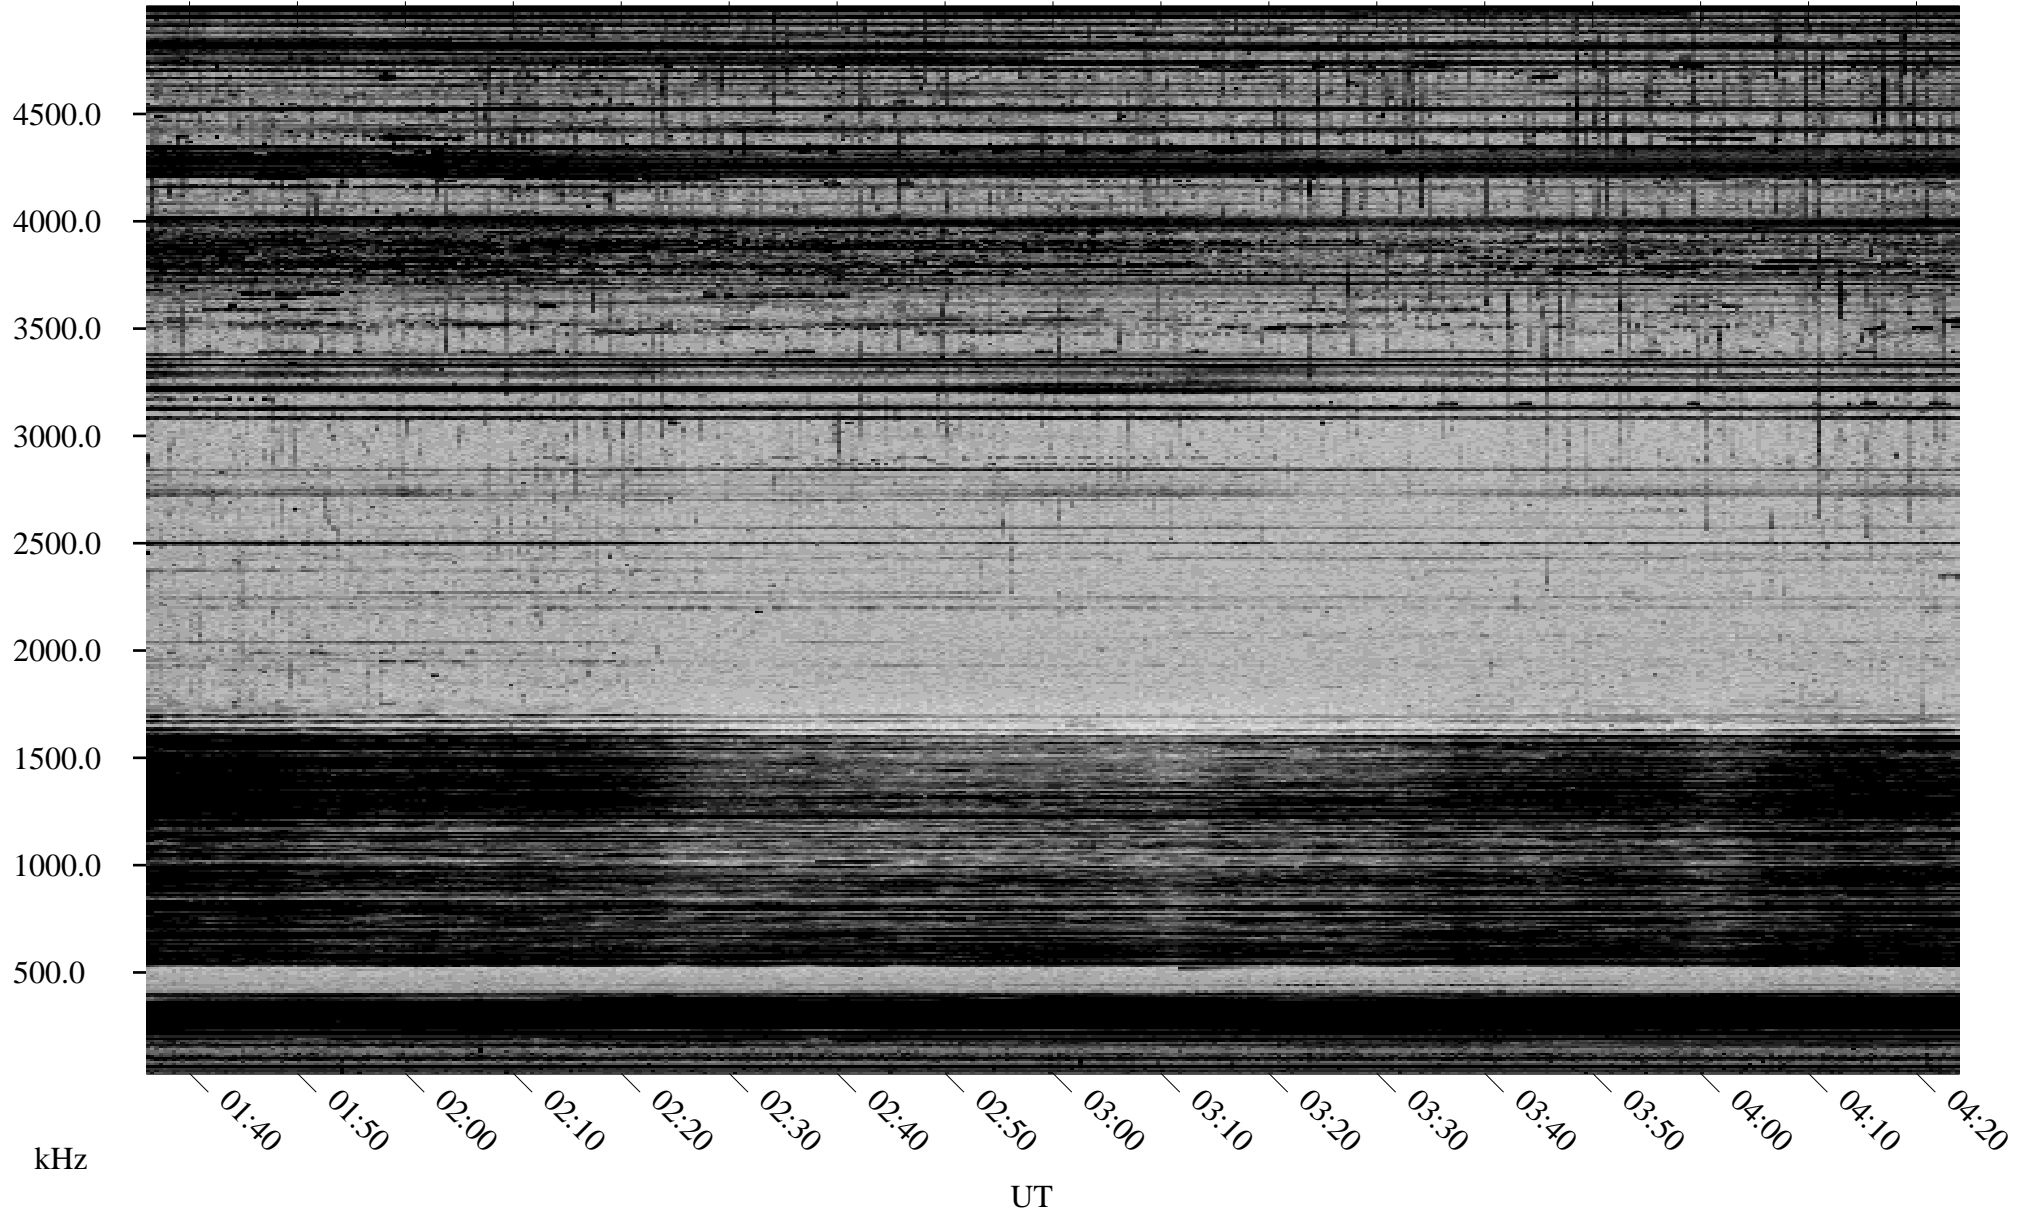

11/01/1998 Churchill, Manitoba

Linear Scale Black = 161 White = 15

ch983051.r00m max_12

Page 1

11/01/1998 Churchill, Manitoba

Linear Scale Black = 161 White = 15

ch98305l.r00m max_12

Page 2

11/02/1998 Churchill, Manitoba

Linear Scale Black = 161 White = 15

ch983051.r00m max_12

Page 3

11/02/1998 Churchill, Manitoba

Linear Scale Black = 161 White = 15

ch98305l.r00m max_12

Page 4

11/02/1998 Churchill, Manitoba

Linear Scale Black = 161 White = 15

ch983051.r00m max_12

Page 5

11/02/1998 Churchill, Manitoba

Linear Scale Black = 161 White = 15

ch983051.r00m max_12

Page 6

11/02/1998 Churchill, Manitoba

Linear Scale Black = 161 White = 15

ch983051.r00m max_12

Page 7

11/02/1998 Churchill, Manitoba

Linear Scale Black = 161 White = 15

ch983051.r00m max_12

Page 8