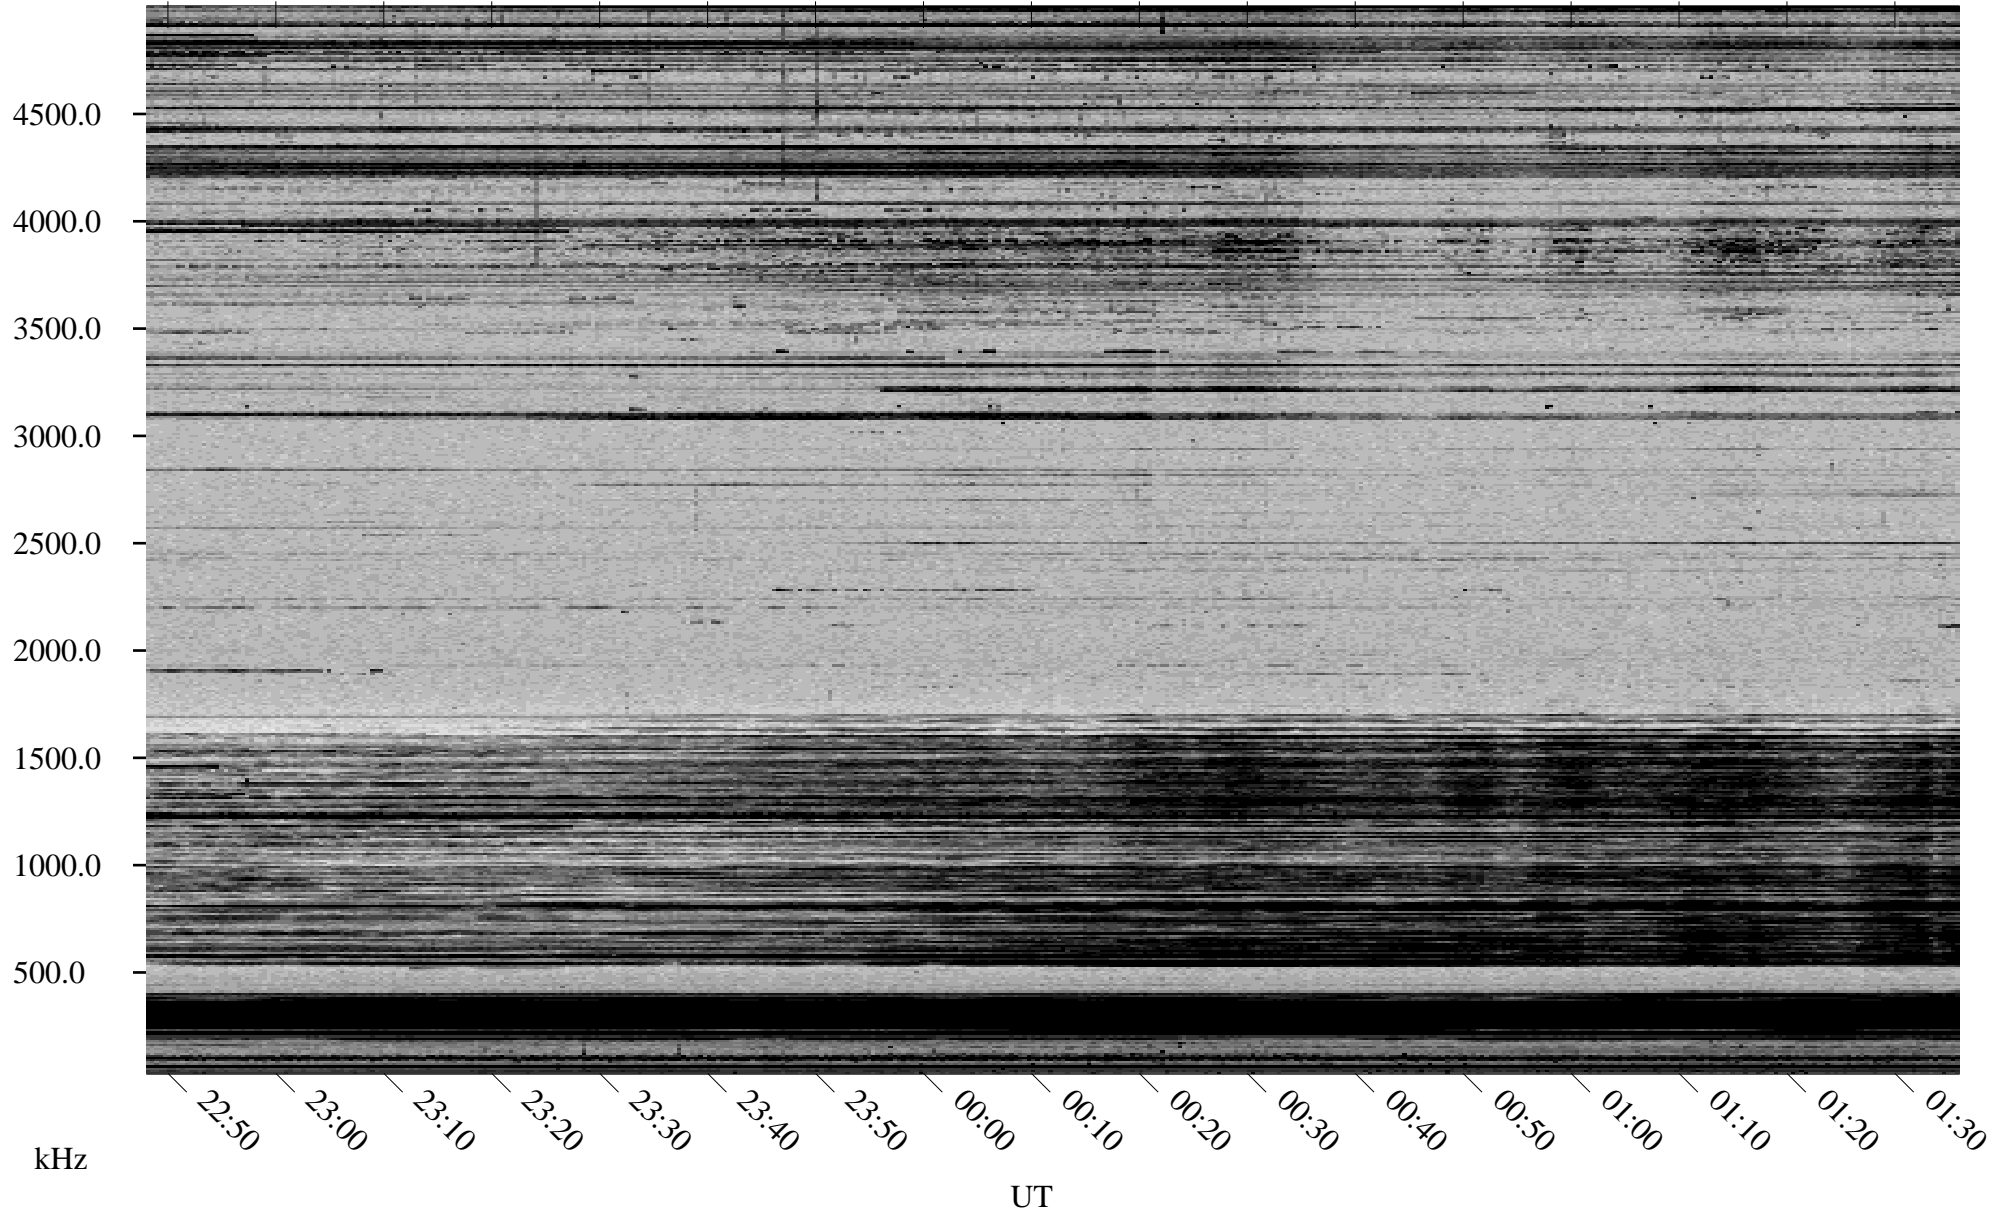

# 11/02/1998 Churchill, Manitoba

Linear Scale    Black = 161    White = 15

ch98306l.r00m max\_12

Page 1

# 11/02/1998 Churchill, Manitoba

Linear Scale    Black = 161    White = 15

ch98306l.r00m max\_12

Page 2

# 11/03/1998 Churchill, Manitoba

Linear Scale    Black = 161    White = 15

ch98306l.r00m max\_12

Page 3

# 11/03/1998 Churchill, Manitoba

Linear Scale    Black = 161    White = 15

ch98306l.r00m max\_12

Page 4