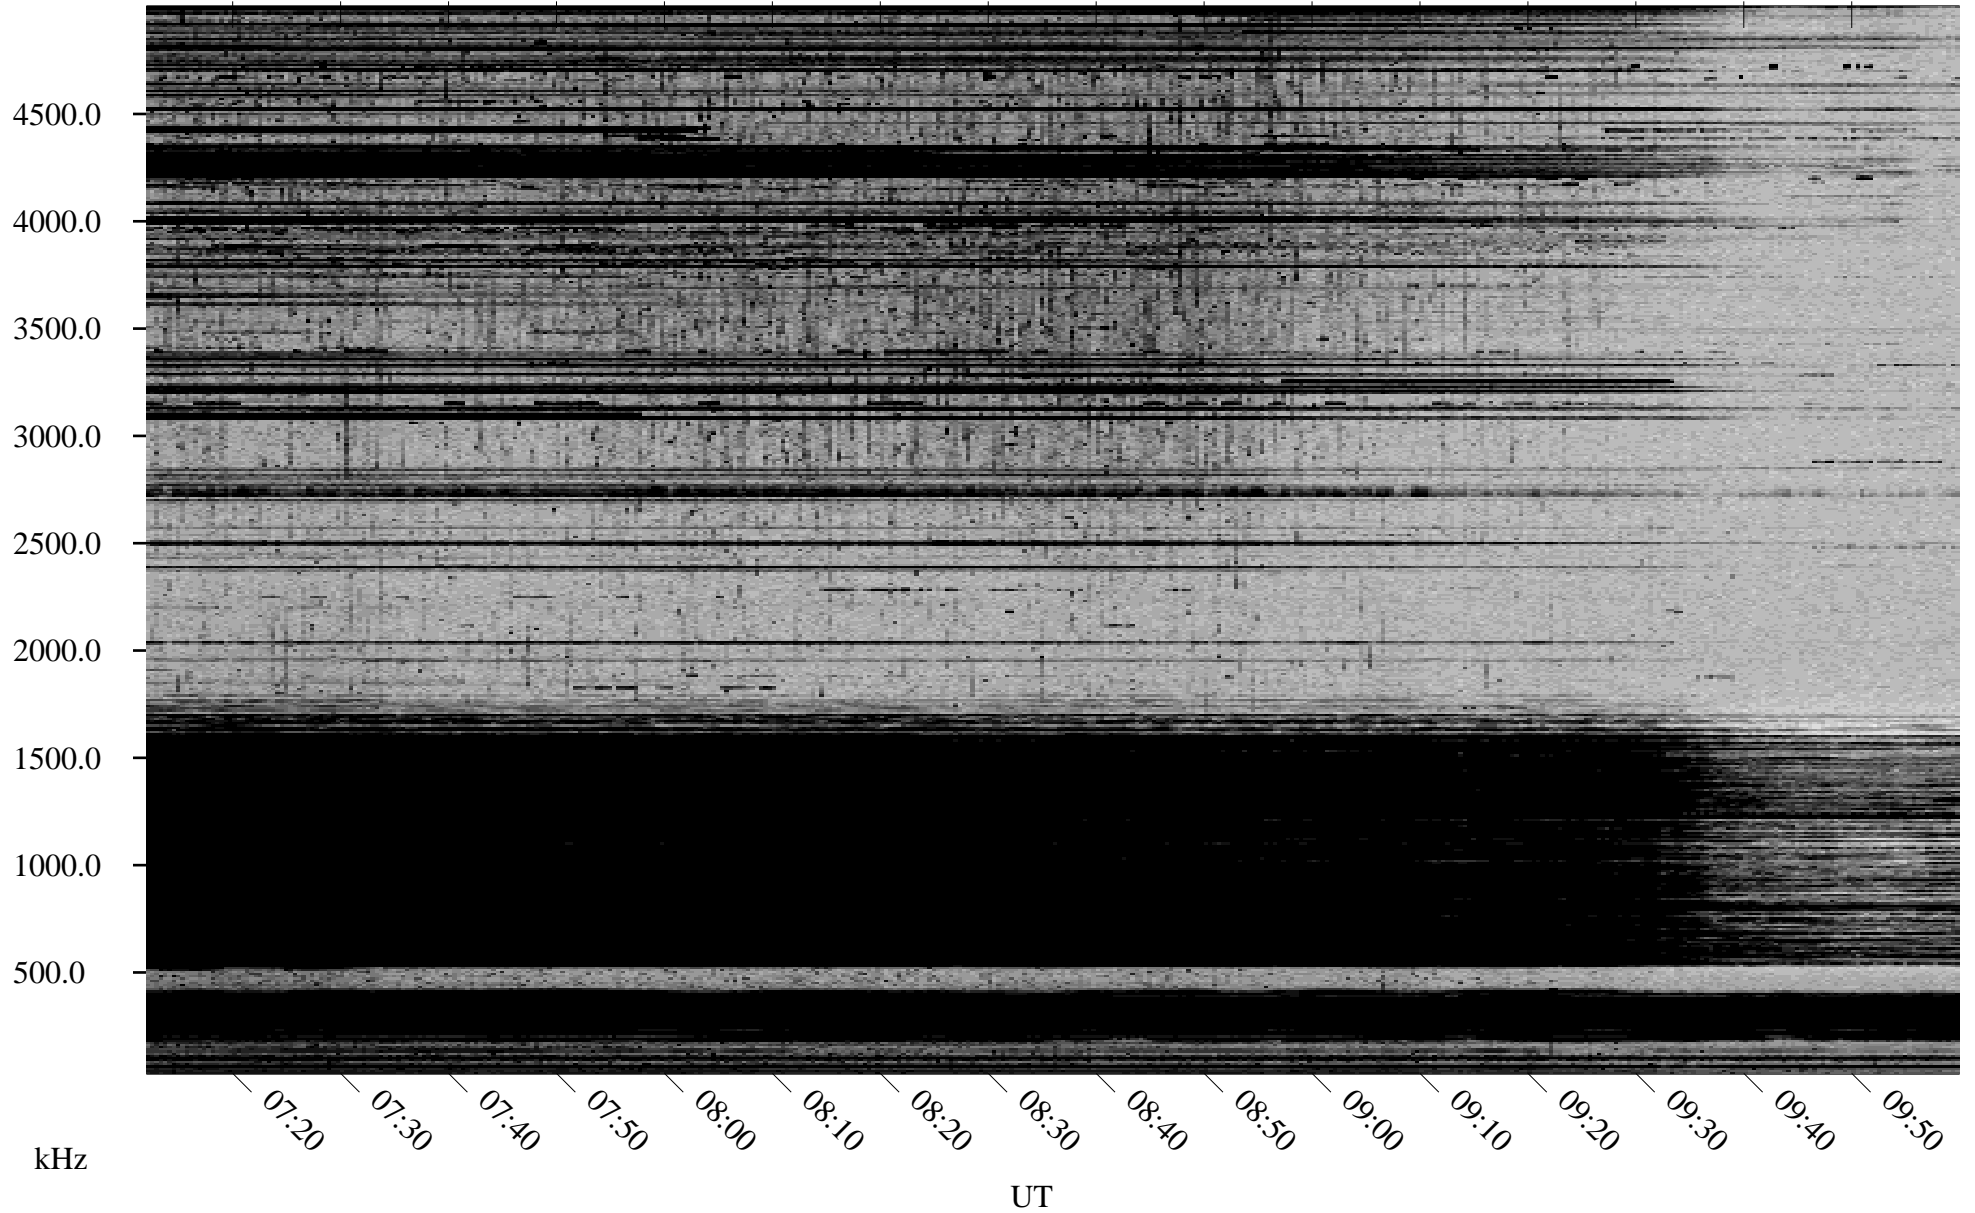

# 11/03/1998 Churchill, Manitoba

Linear Scale    Black = 161    White = 15

ch98306l.r00m max\_12

Page 4

# 11/03/1998 Churchill, Manitoba

Linear Scale    Black = 161    White = 15

ch98306l.r00m max\_12

Page 5

# 11/03/1998 Churchill, Manitoba

Linear Scale    Black = 161    White = 15

ch98306l.r00m max\_12

Page 6

# 11/03/1998 Churchill, Manitoba

Linear Scale    Black = 161    White = 15

ch98306l.r00m max\_12