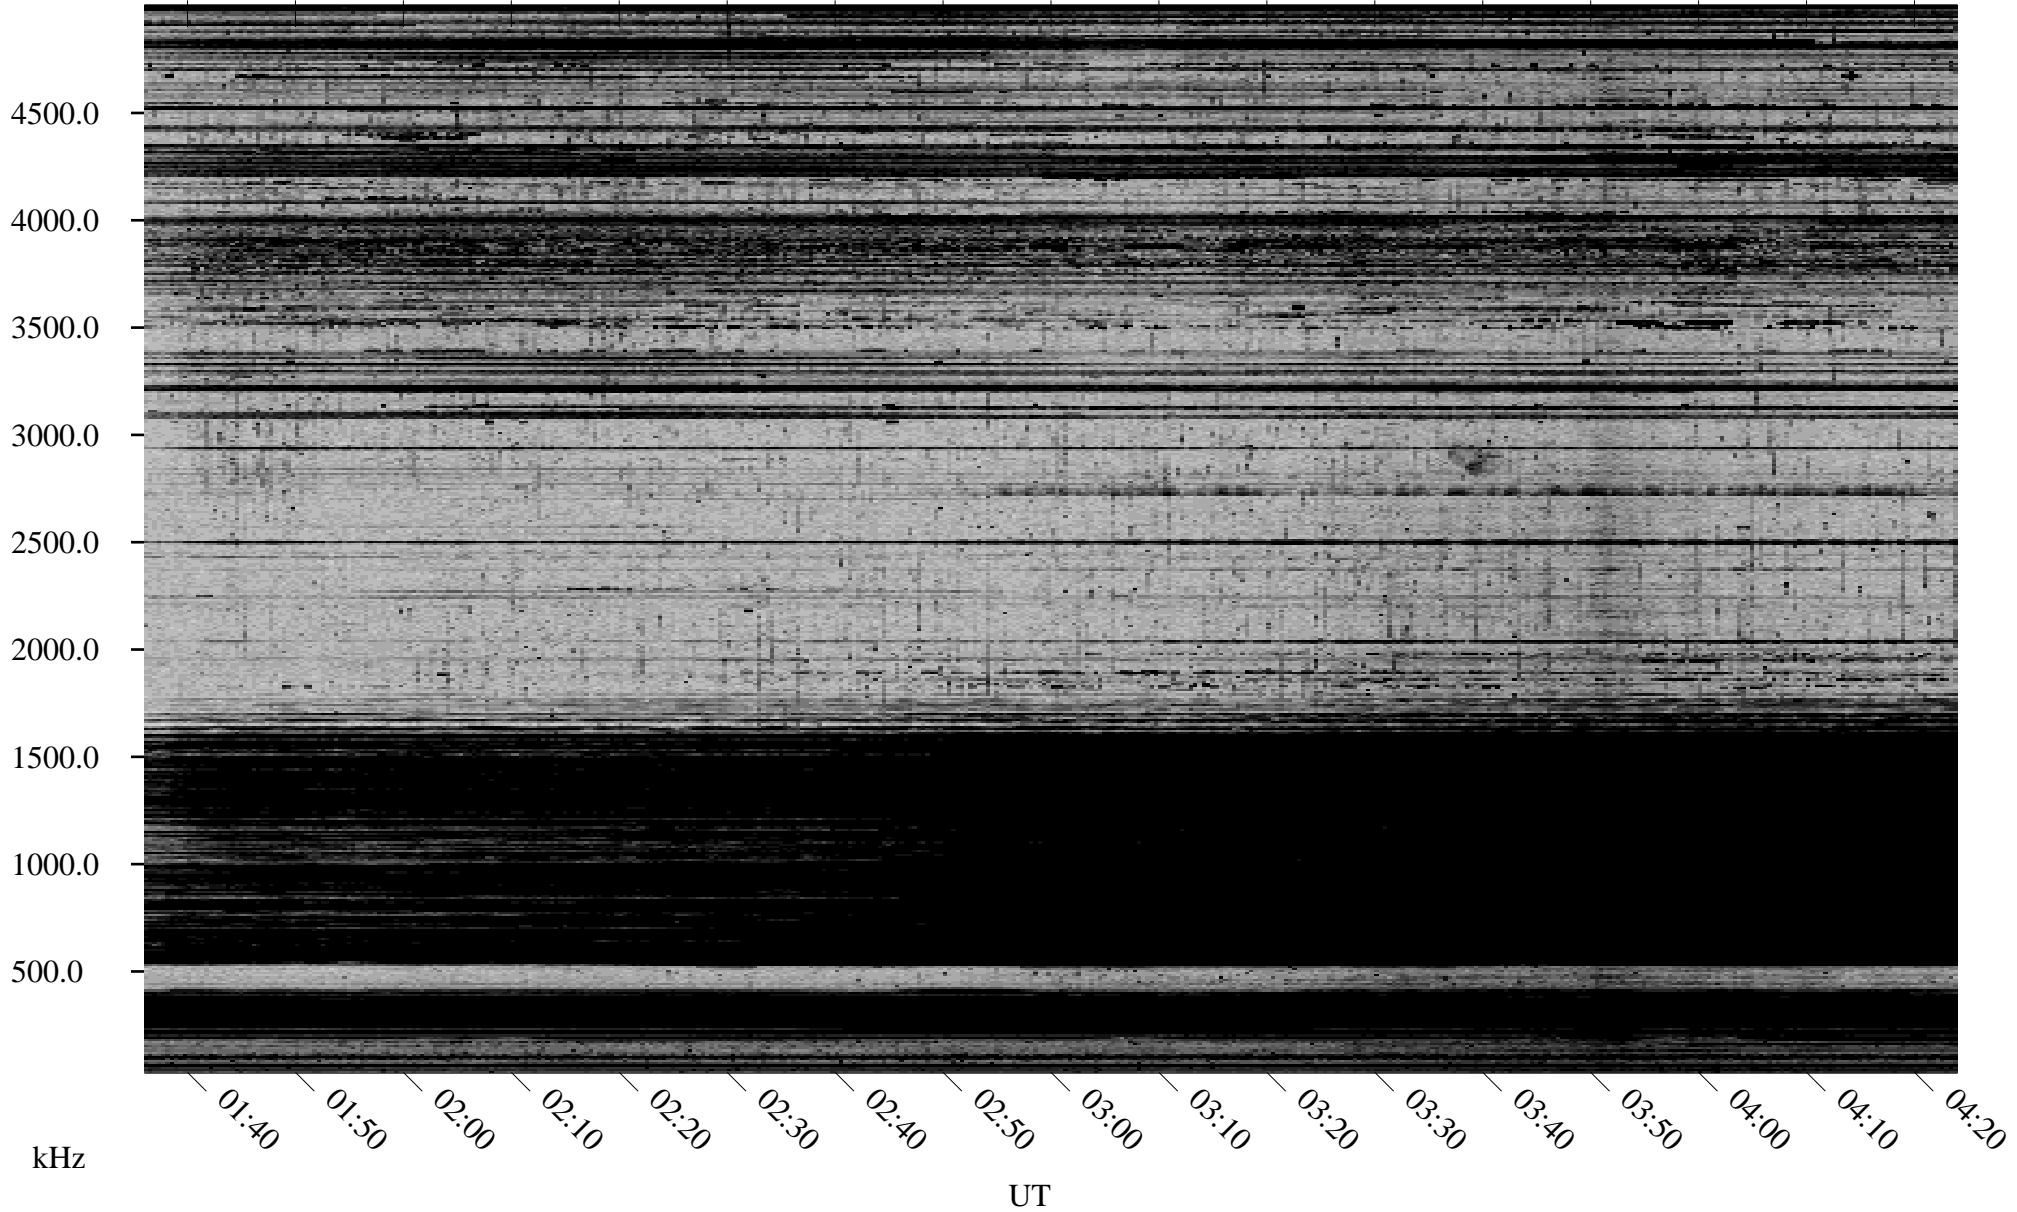

# 11/02/1998 Churchill, Manitoba

Linear Scale    Black = 161    White = 15

ch98306l.r00m max\_12

Page 1

# 11/02/1998 Churchill, Manitoba

Linear Scale    Black = 161    White = 15

ch98306l.r00m max\_12

Page 2

# 11/03/1998 Churchill, Manitoba

Linear Scale    Black = 161    White = 15

ch98306l.r00m max\_12

Page 3

# 11/03/1998 Churchill, Manitoba

Linear Scale    Black = 161    White = 15

ch98306l.r00m max\_12

Page 4