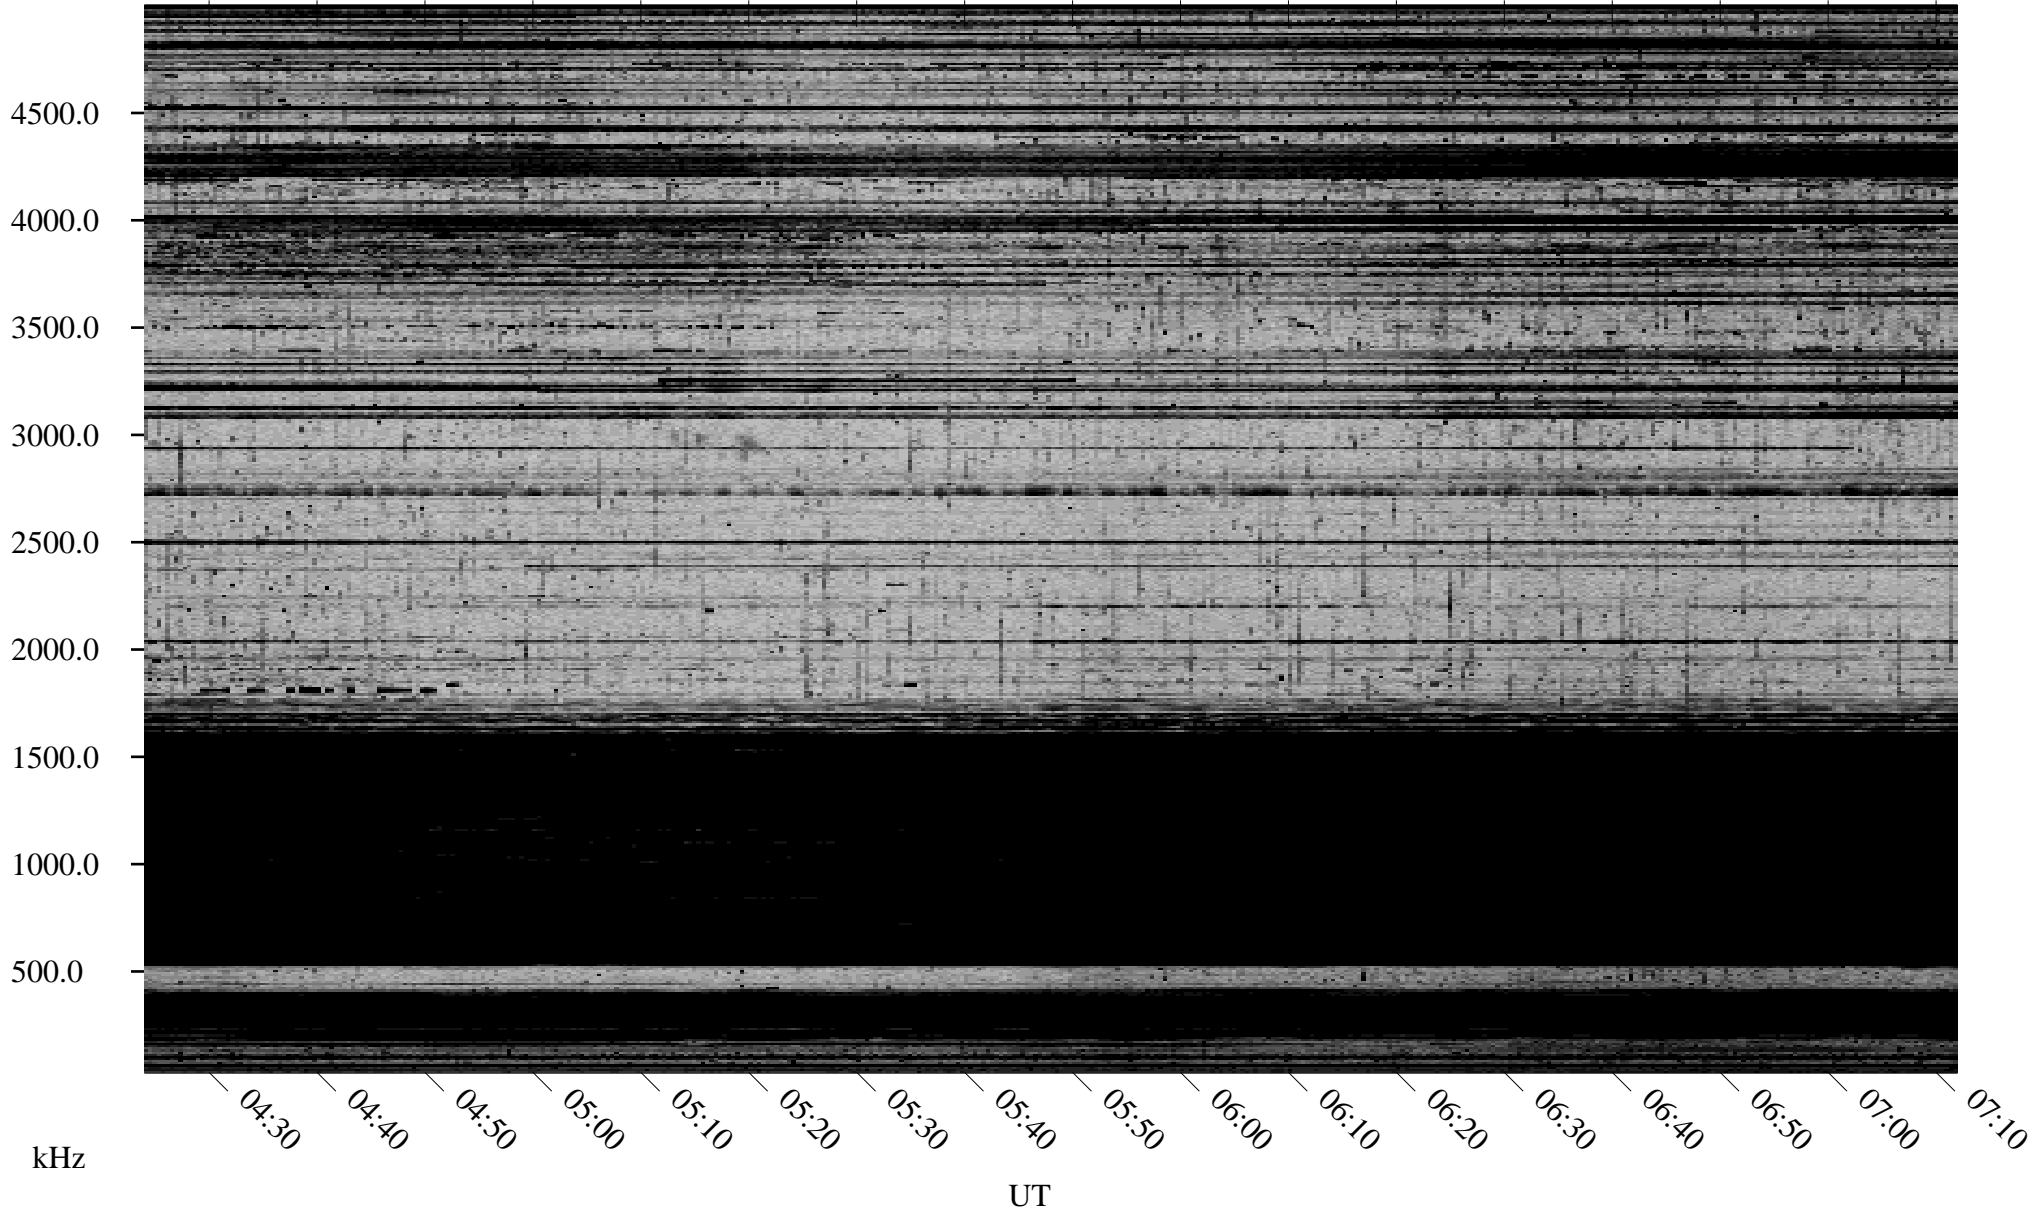

# 11/02/1998 Churchill, Manitoba

Linear Scale    Black = 161    White = 15

ch98306l.r00m max\_12

Page 1

# 11/02/1998 Churchill, Manitoba

Linear Scale    Black = 161    White = 15

ch98306l.r00m max\_12

Page 2

# 11/03/1998 Churchill, Manitoba

Linear Scale    Black = 161    White = 15

ch98306l.r00m max\_12

Page 3

# 11/03/1998 Churchill, Manitoba

Linear Scale    Black = 161    White = 15

ch98306l.r00m max\_12

Page 4