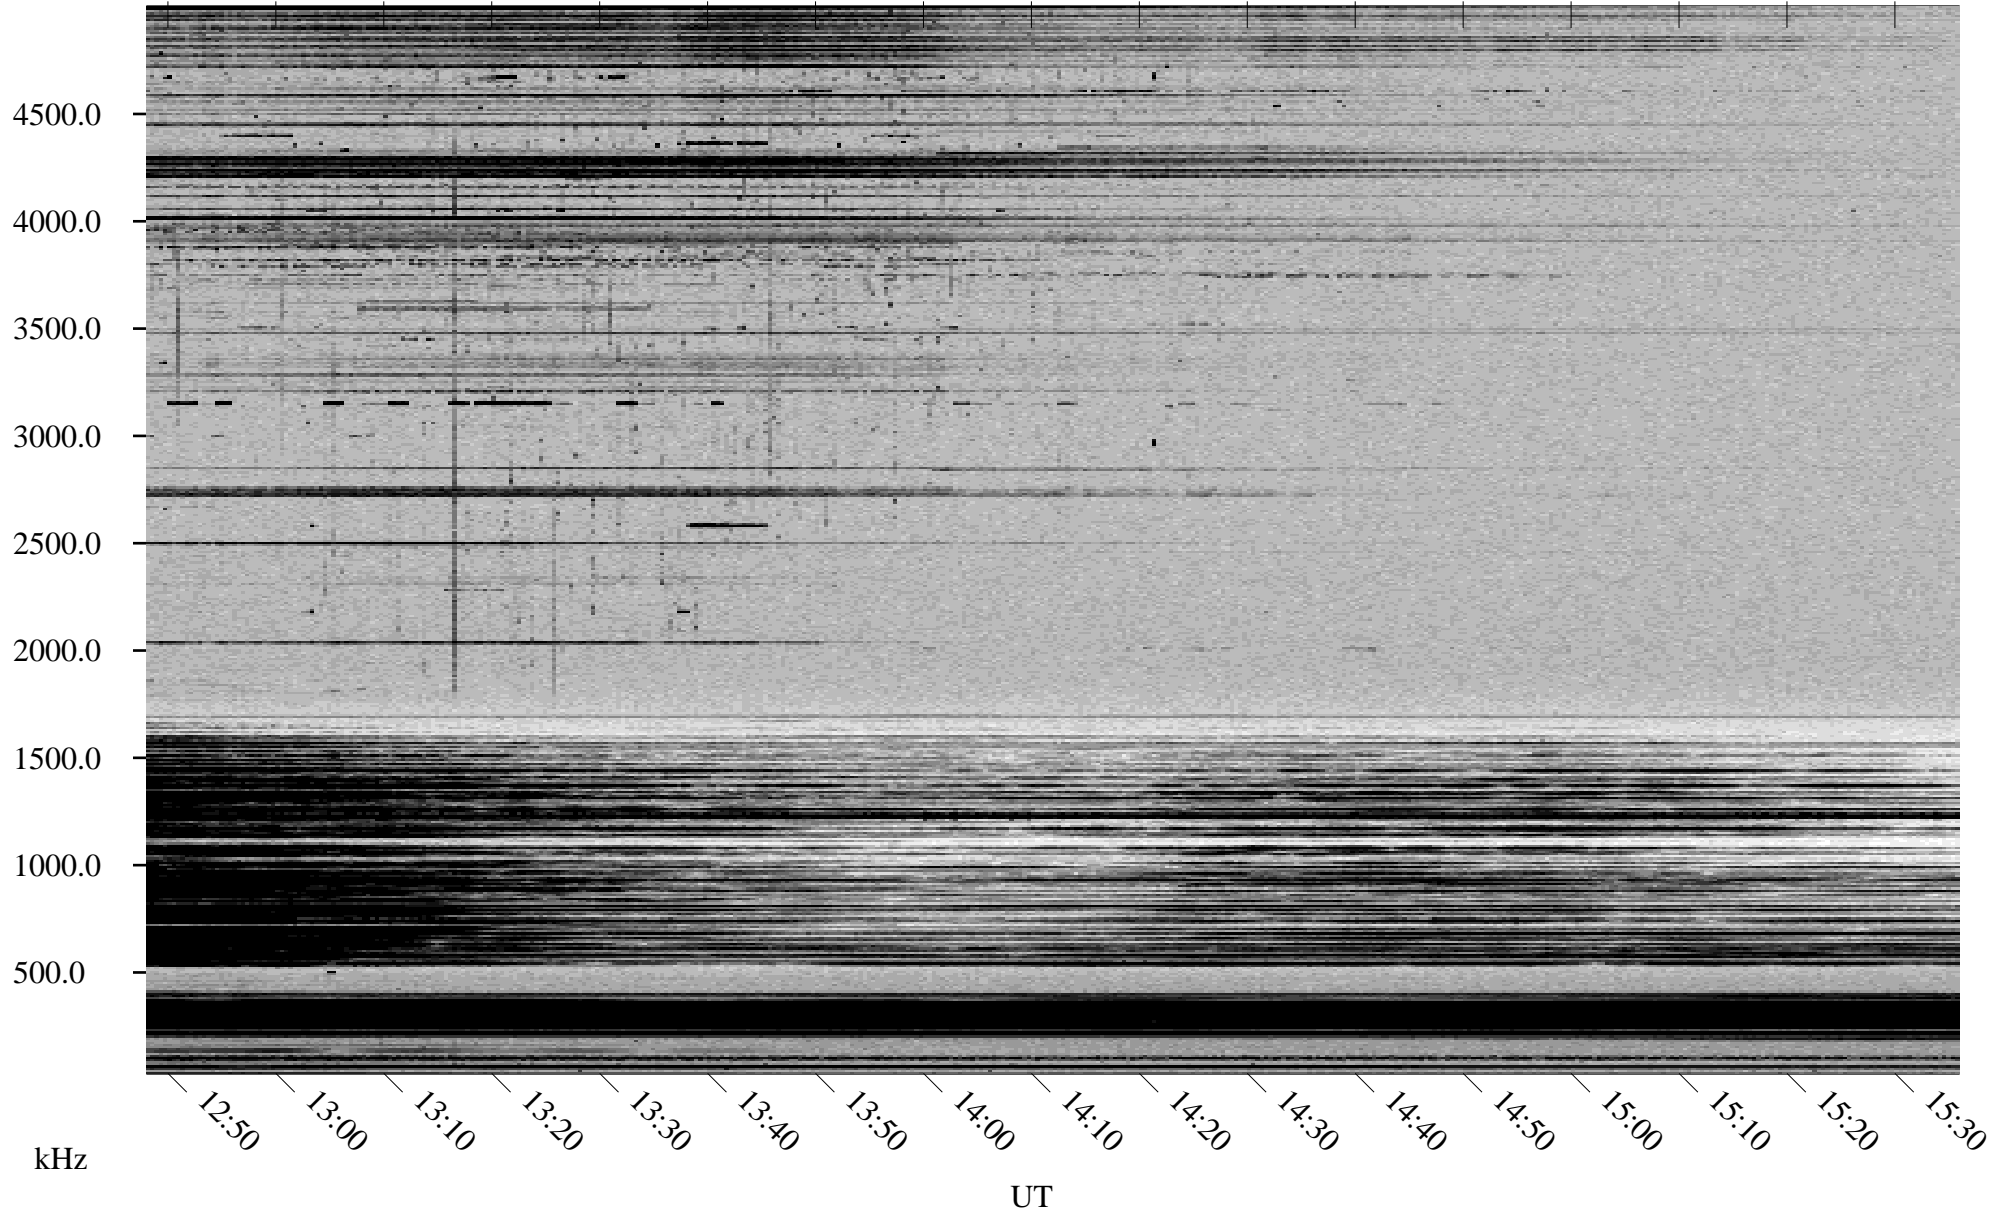

# 11/03/1998 Churchill, Manitoba

Linear Scale    Black = 161    White = 15

ch98306l.r00m max\_12

Page 5

# 11/03/1998 Churchill, Manitoba

Linear Scale    Black = 161    White = 15

ch98306l.r00m max\_12

Page 6

# 11/03/1998 Churchill, Manitoba

Linear Scale    Black = 161    White = 15

ch98306l.r00m max\_12

Page 7

# 11/03/1998 Churchill, Manitoba

Linear Scale    Black = 161    White = 15

ch98306l.r00m max\_12