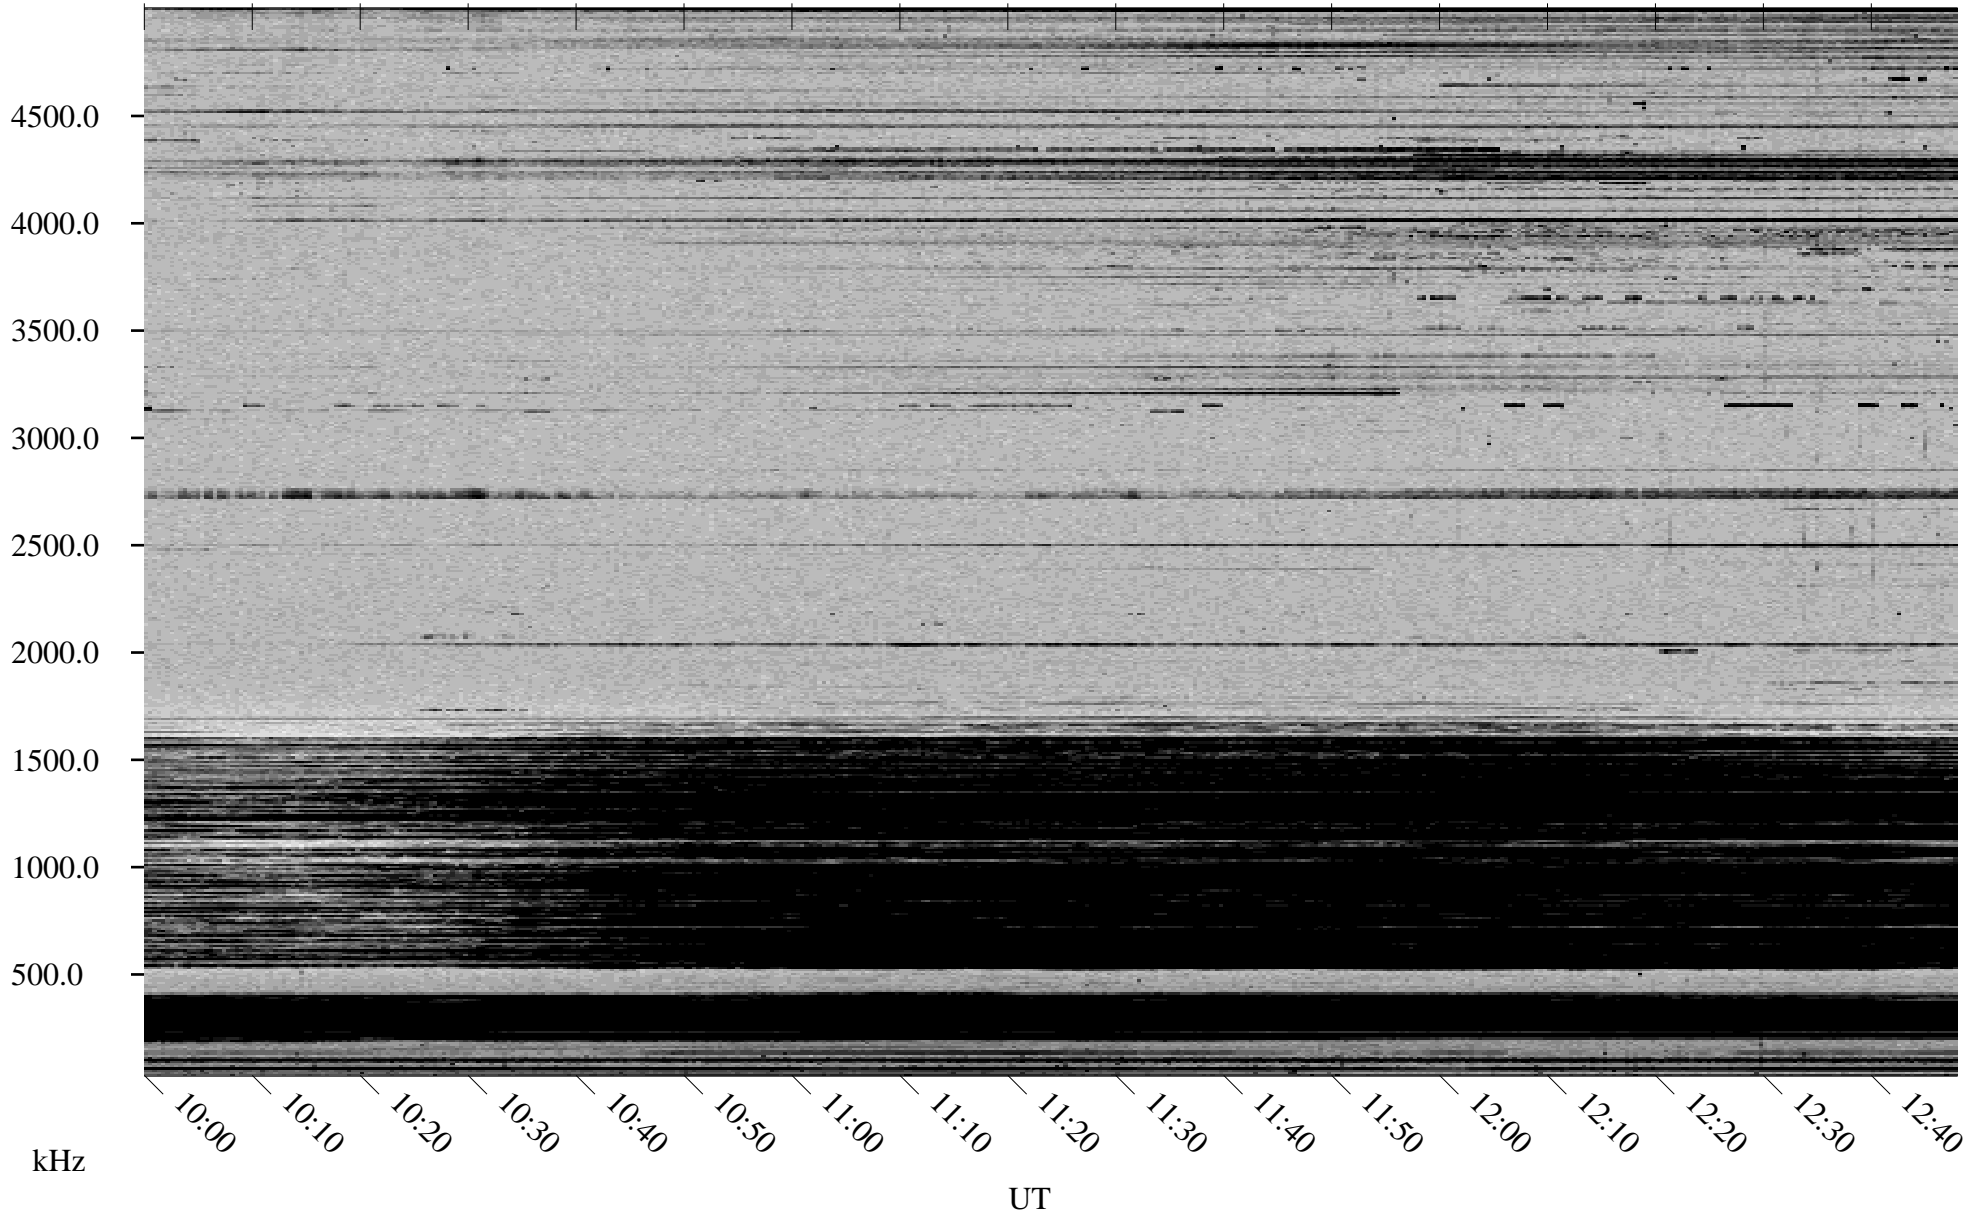

# 11/03/1998 Churchill, Manitoba

Linear Scale    Black = 161    White = 15

ch98306l.r00m max\_12

Page 5

# 11/03/1998 Churchill, Manitoba

Linear Scale    Black = 161    White = 15

ch98306l.r00m max\_12

Page 6

# 11/03/1998 Churchill, Manitoba

Linear Scale    Black = 161    White = 15

ch98306l.r00m max\_12

Page 7

# 11/03/1998 Churchill, Manitoba

Linear Scale    Black = 161    White = 15

ch98306l.r00m max\_12