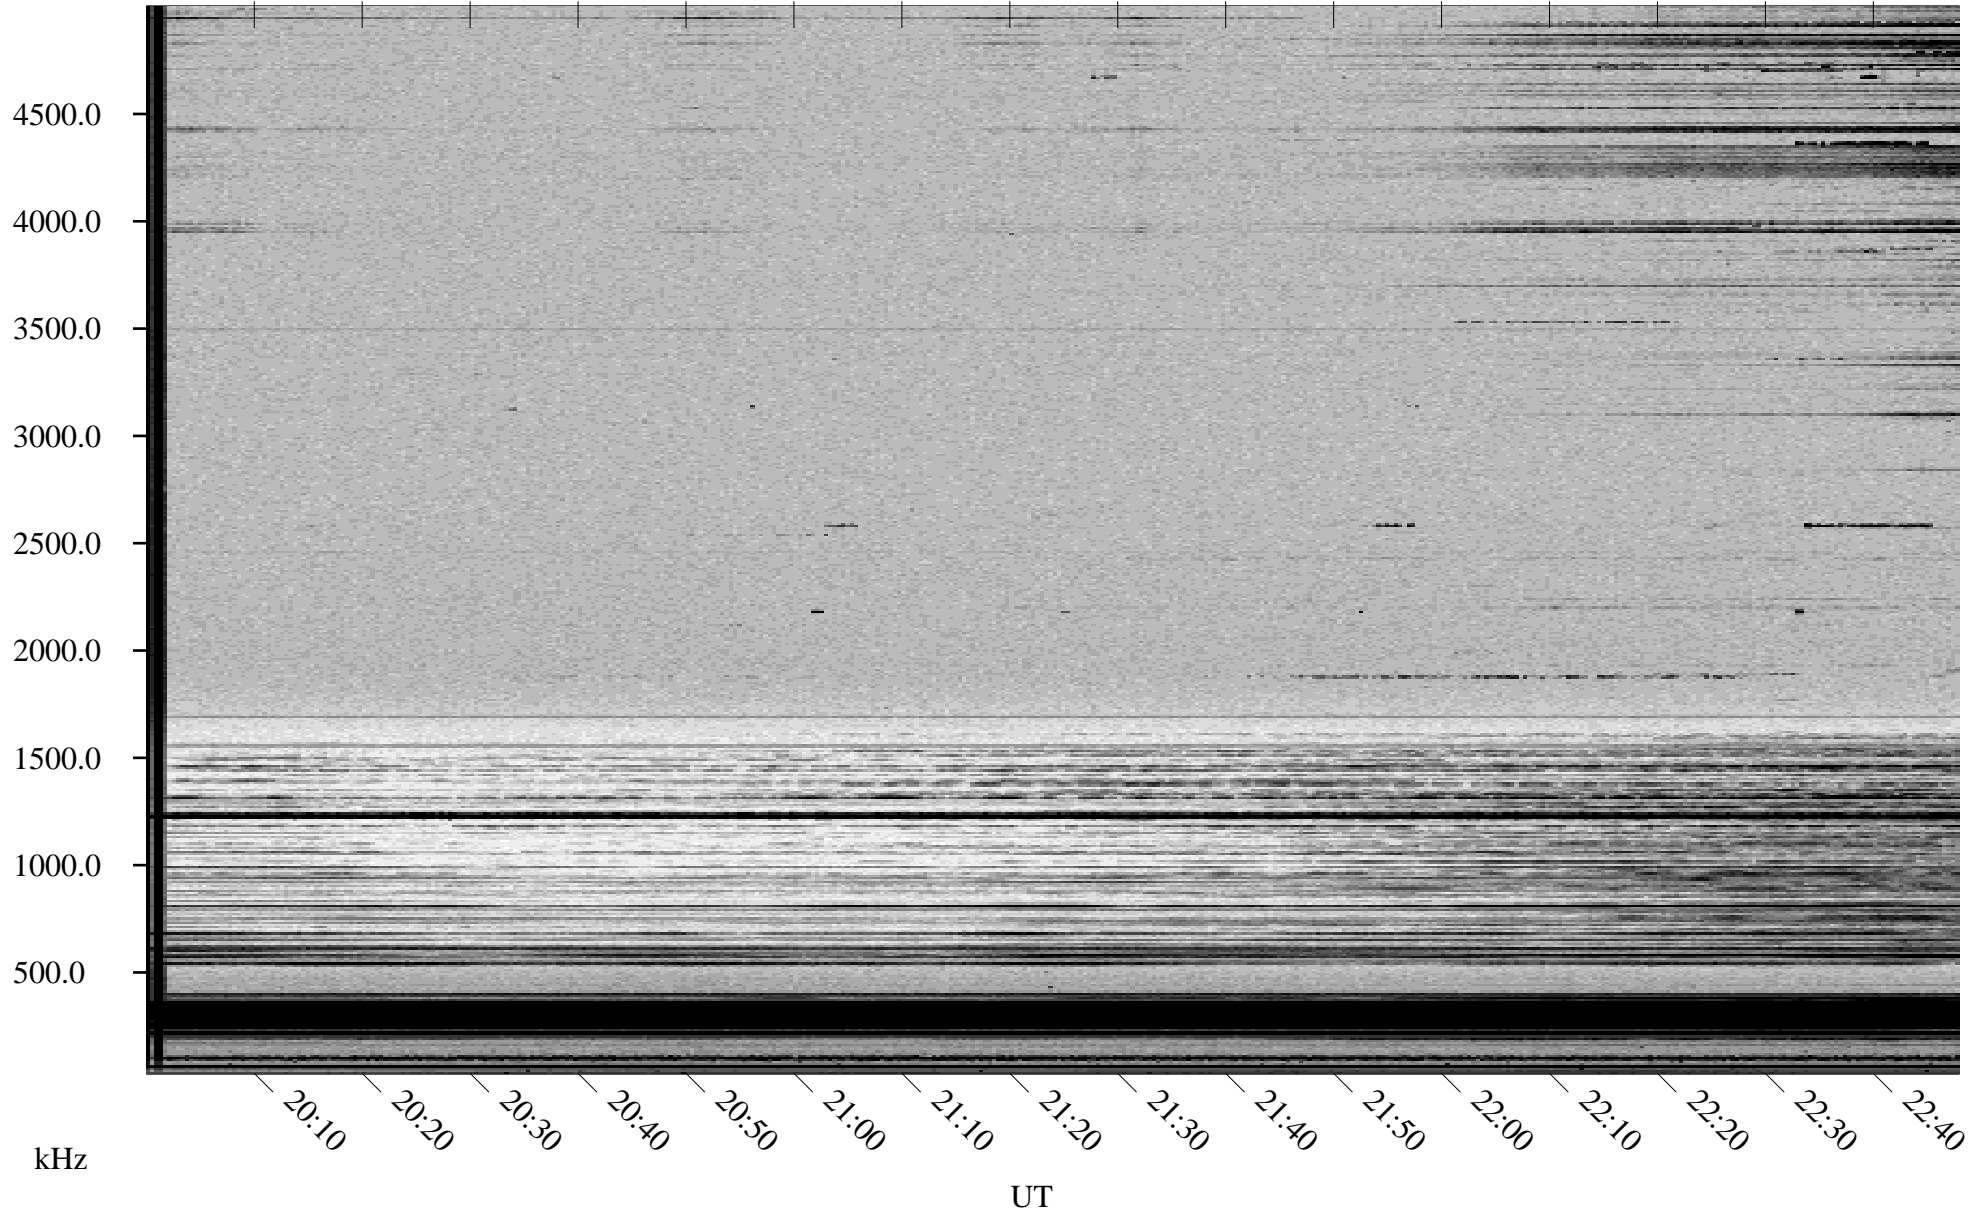

# 11/02/1998 Churchill, Manitoba

Linear Scale    Black = 161    White = 15

ch98306l.r00m max\_12

Page 1

# 11/02/1998 Churchill, Manitoba

Linear Scale    Black = 161    White = 15

ch98306l.r00m max\_12

Page 2

# 11/03/1998 Churchill, Manitoba

Linear Scale    Black = 161    White = 15

ch98306l.r00m max\_12

Page 3

# 11/03/1998 Churchill, Manitoba

Linear Scale    Black = 161    White = 15

ch98306l.r00m max\_12

Page 4