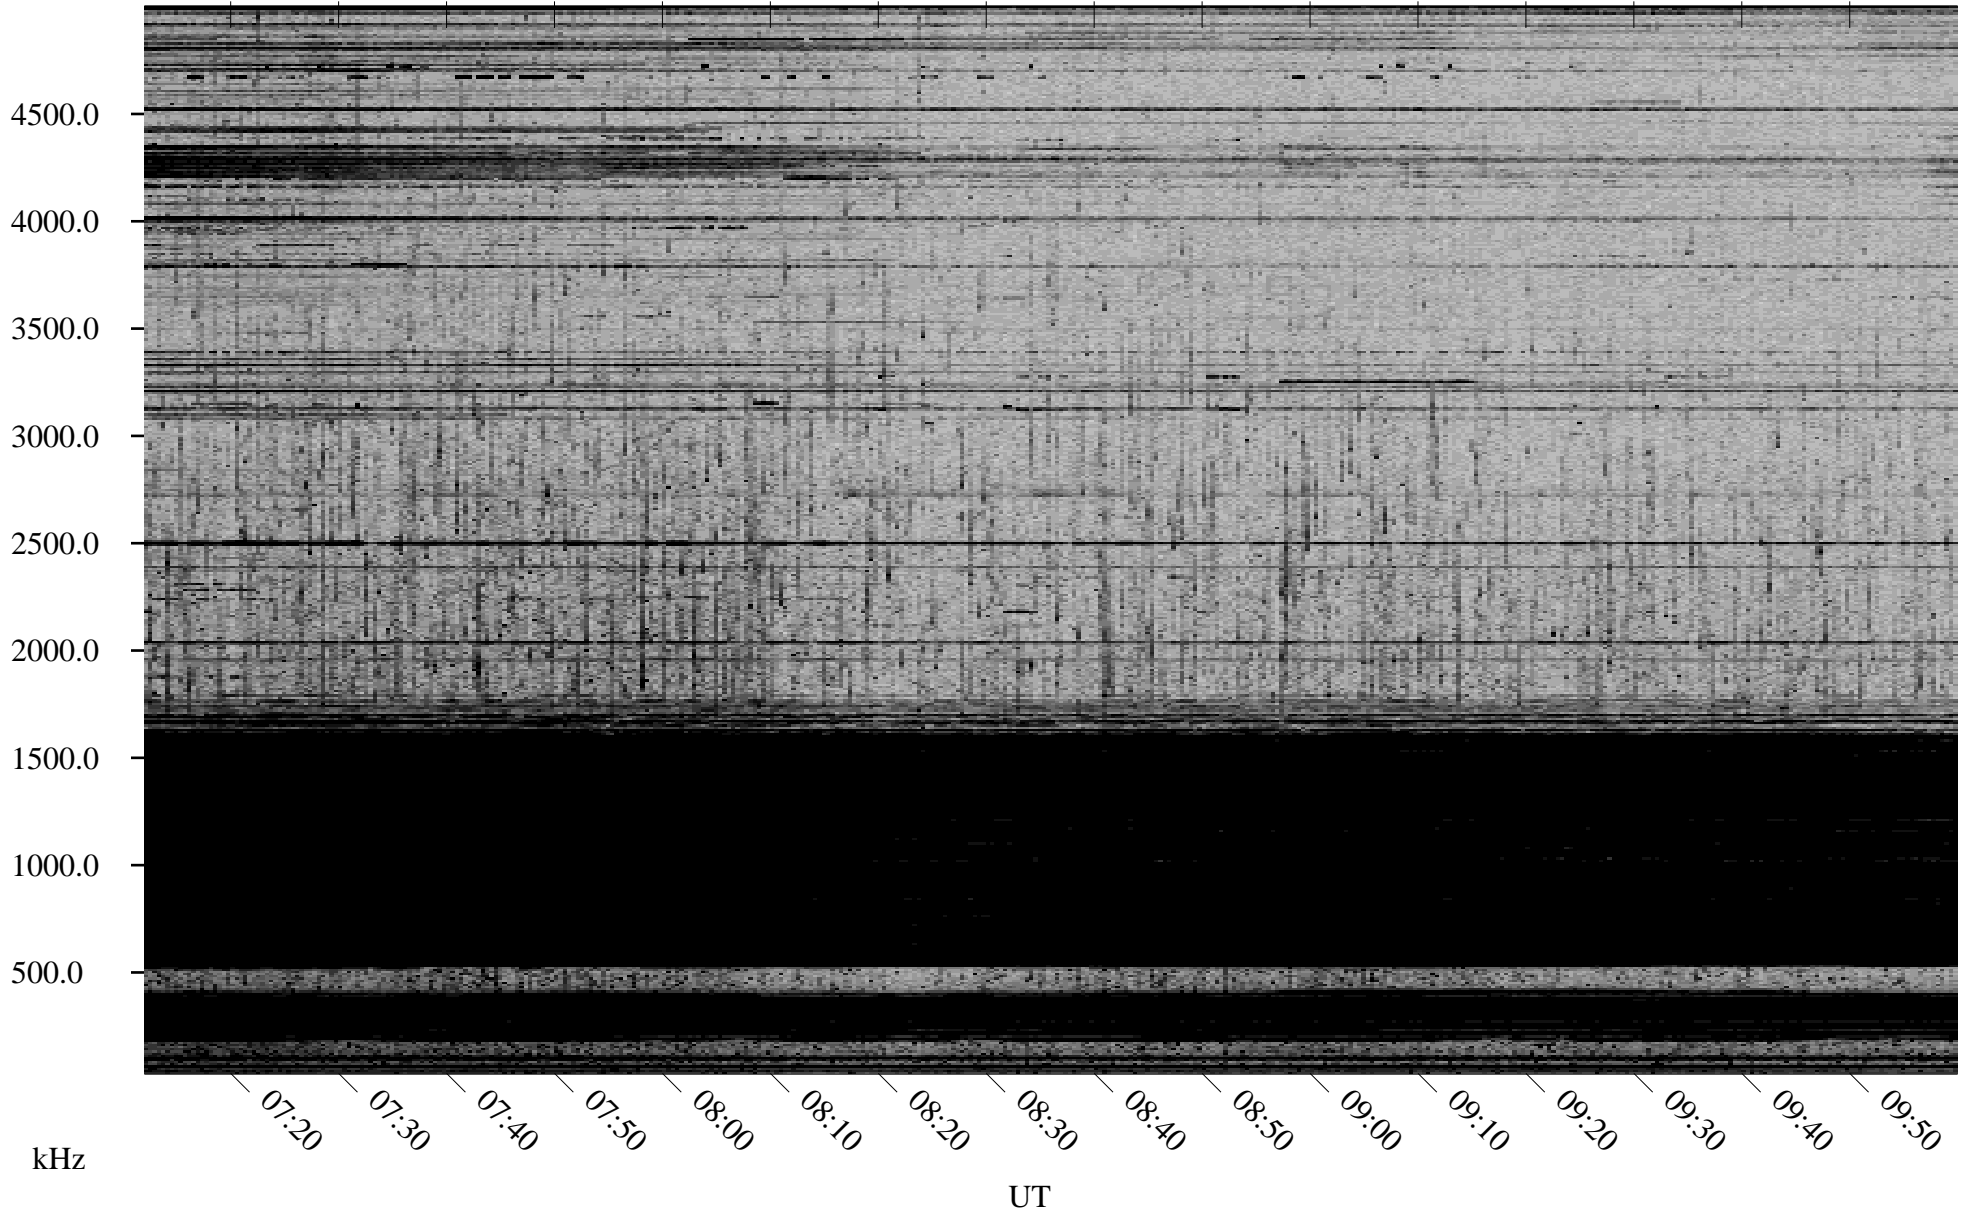

# 11/04/1998 Churchill, Manitoba

Linear Scale    Black = 161    White = 15

ch98307l.r00m max\_12

Page 4

# 11/04/1998 Churchill, Manitoba

Linear Scale    Black = 161    White = 15

ch98307l.r00m max\_12

Page 5