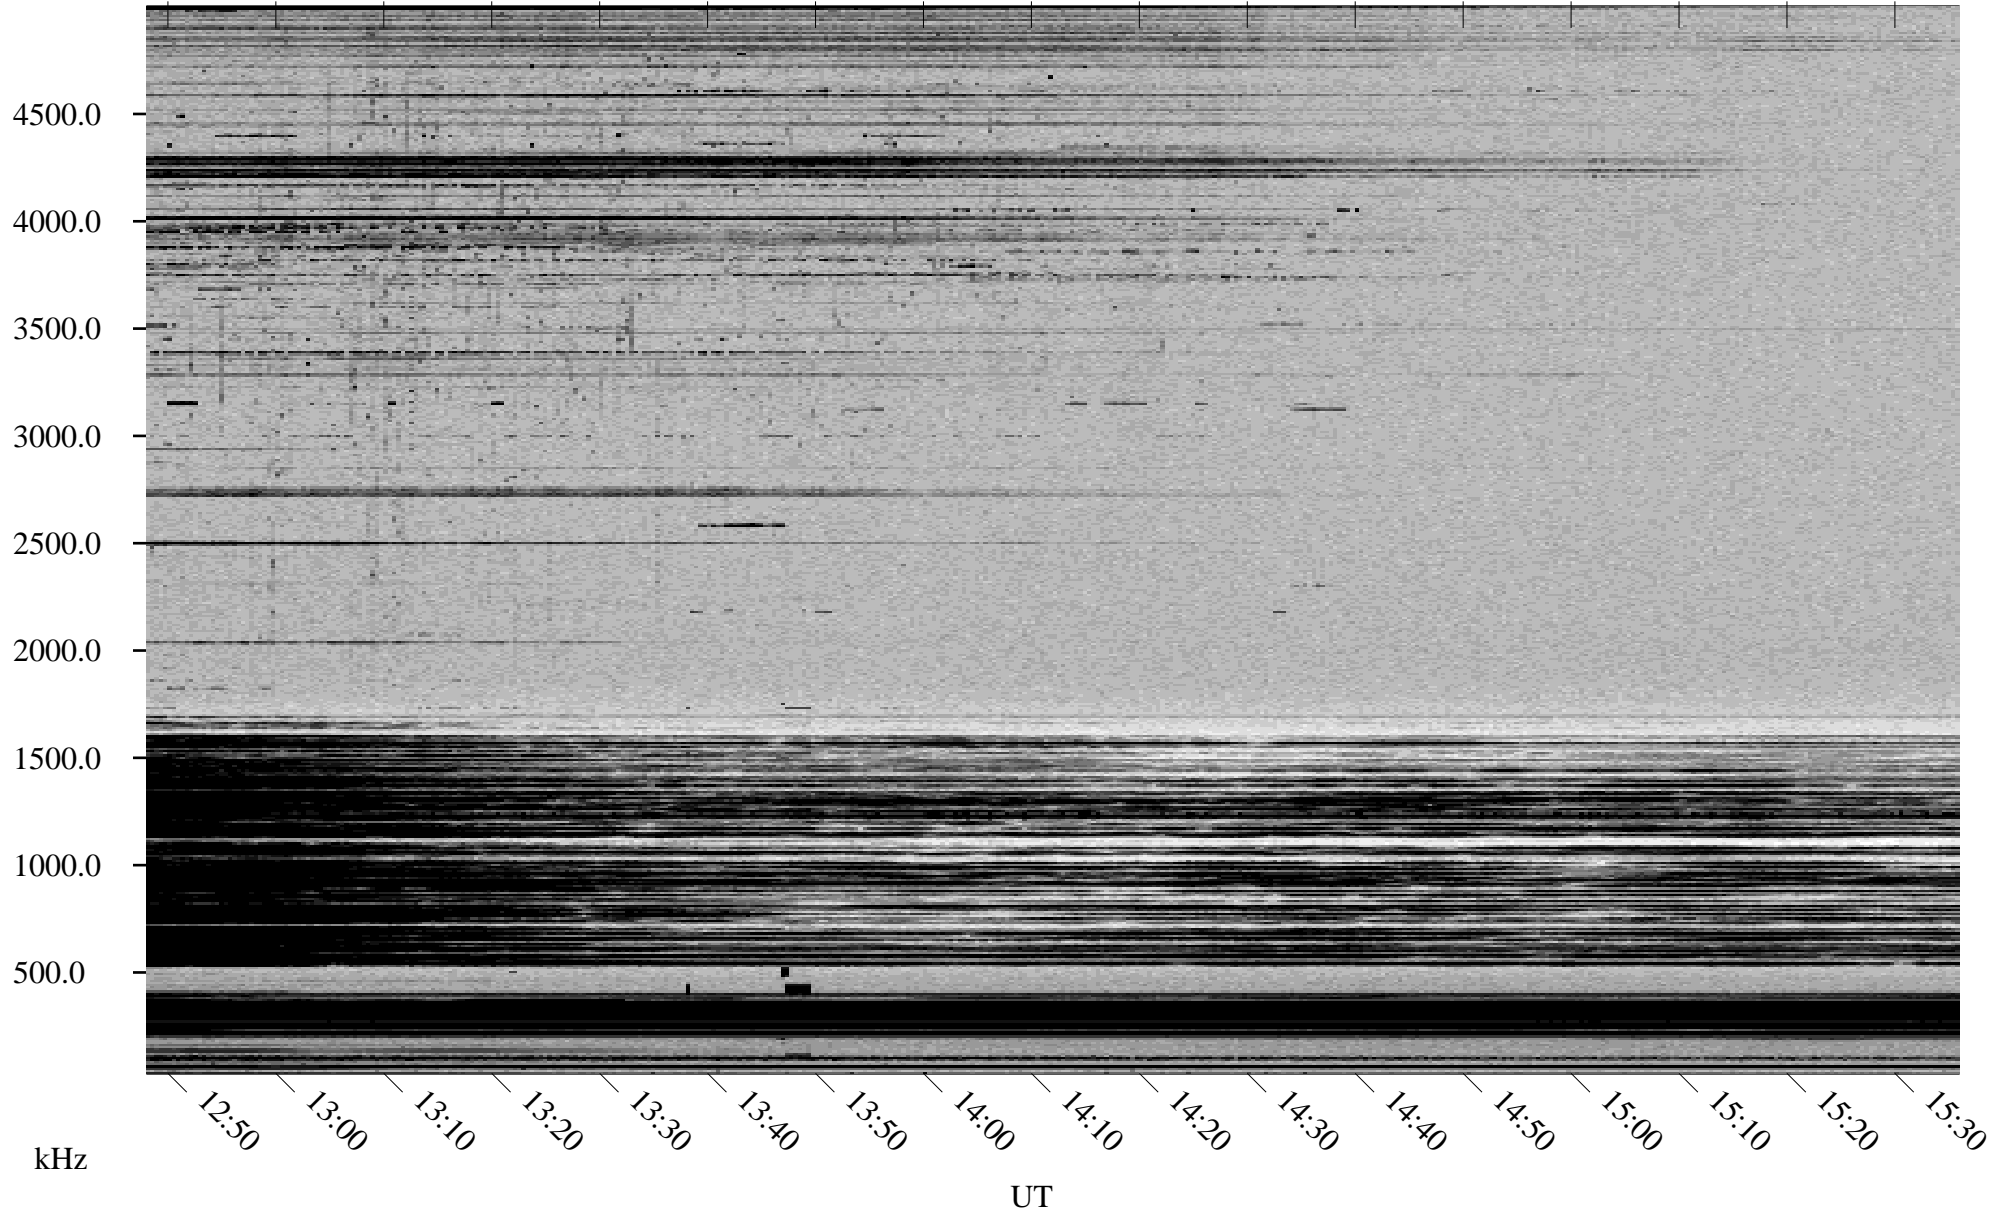

# 11/04/1998 Churchill, Manitoba

Linear Scale    Black = 161    White = 15

ch98307l.r00m max\_12

Page 5

# 11/04/1998 Churchill, Manitoba

Linear Scale    Black = 161    White = 15

ch98307l.r00m max\_12

Page 6

# 11/04/1998 Churchill, Manitoba

Linear Scale    Black = 161    White = 15

ch98307l.r00m max\_12

Page 7

# 11/04/1998 Churchill, Manitoba

Linear Scale    Black = 161    White = 15

ch98307l.r00m max\_12