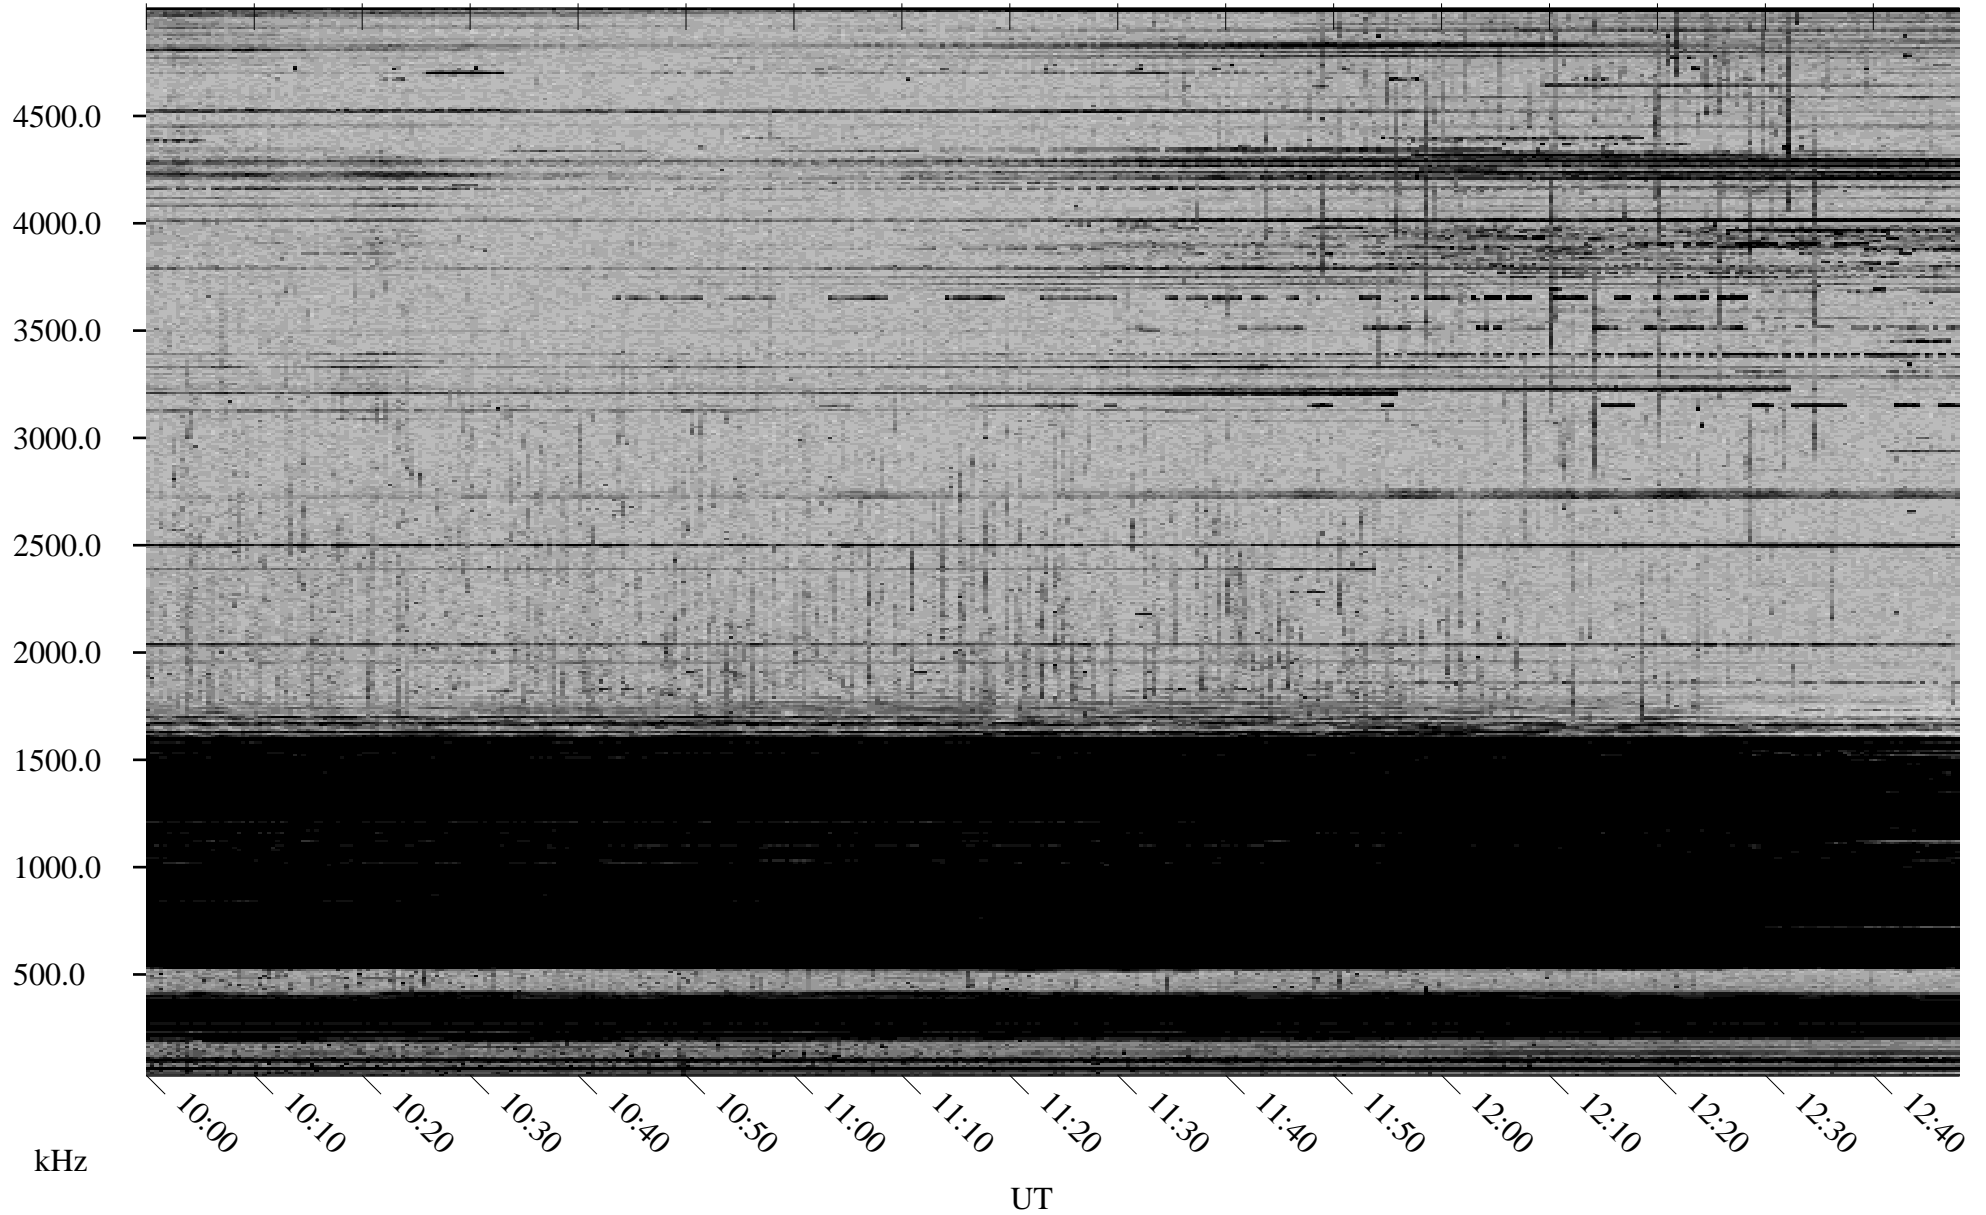

# 11/04/1998 Churchill, Manitoba

Linear Scale    Black = 161    White = 15

ch98307l.r00m max\_12

Page 5

# 11/04/1998 Churchill, Manitoba

Linear Scale    Black = 161    White = 15

ch98307l.r00m max\_12

Page 6

# 11/04/1998 Churchill, Manitoba

Linear Scale    Black = 161    White = 15

ch98307l.r00m max\_12

Page 7

# 11/04/1998 Churchill, Manitoba

Linear Scale    Black = 161    White = 15

ch98307l.r00m max\_12