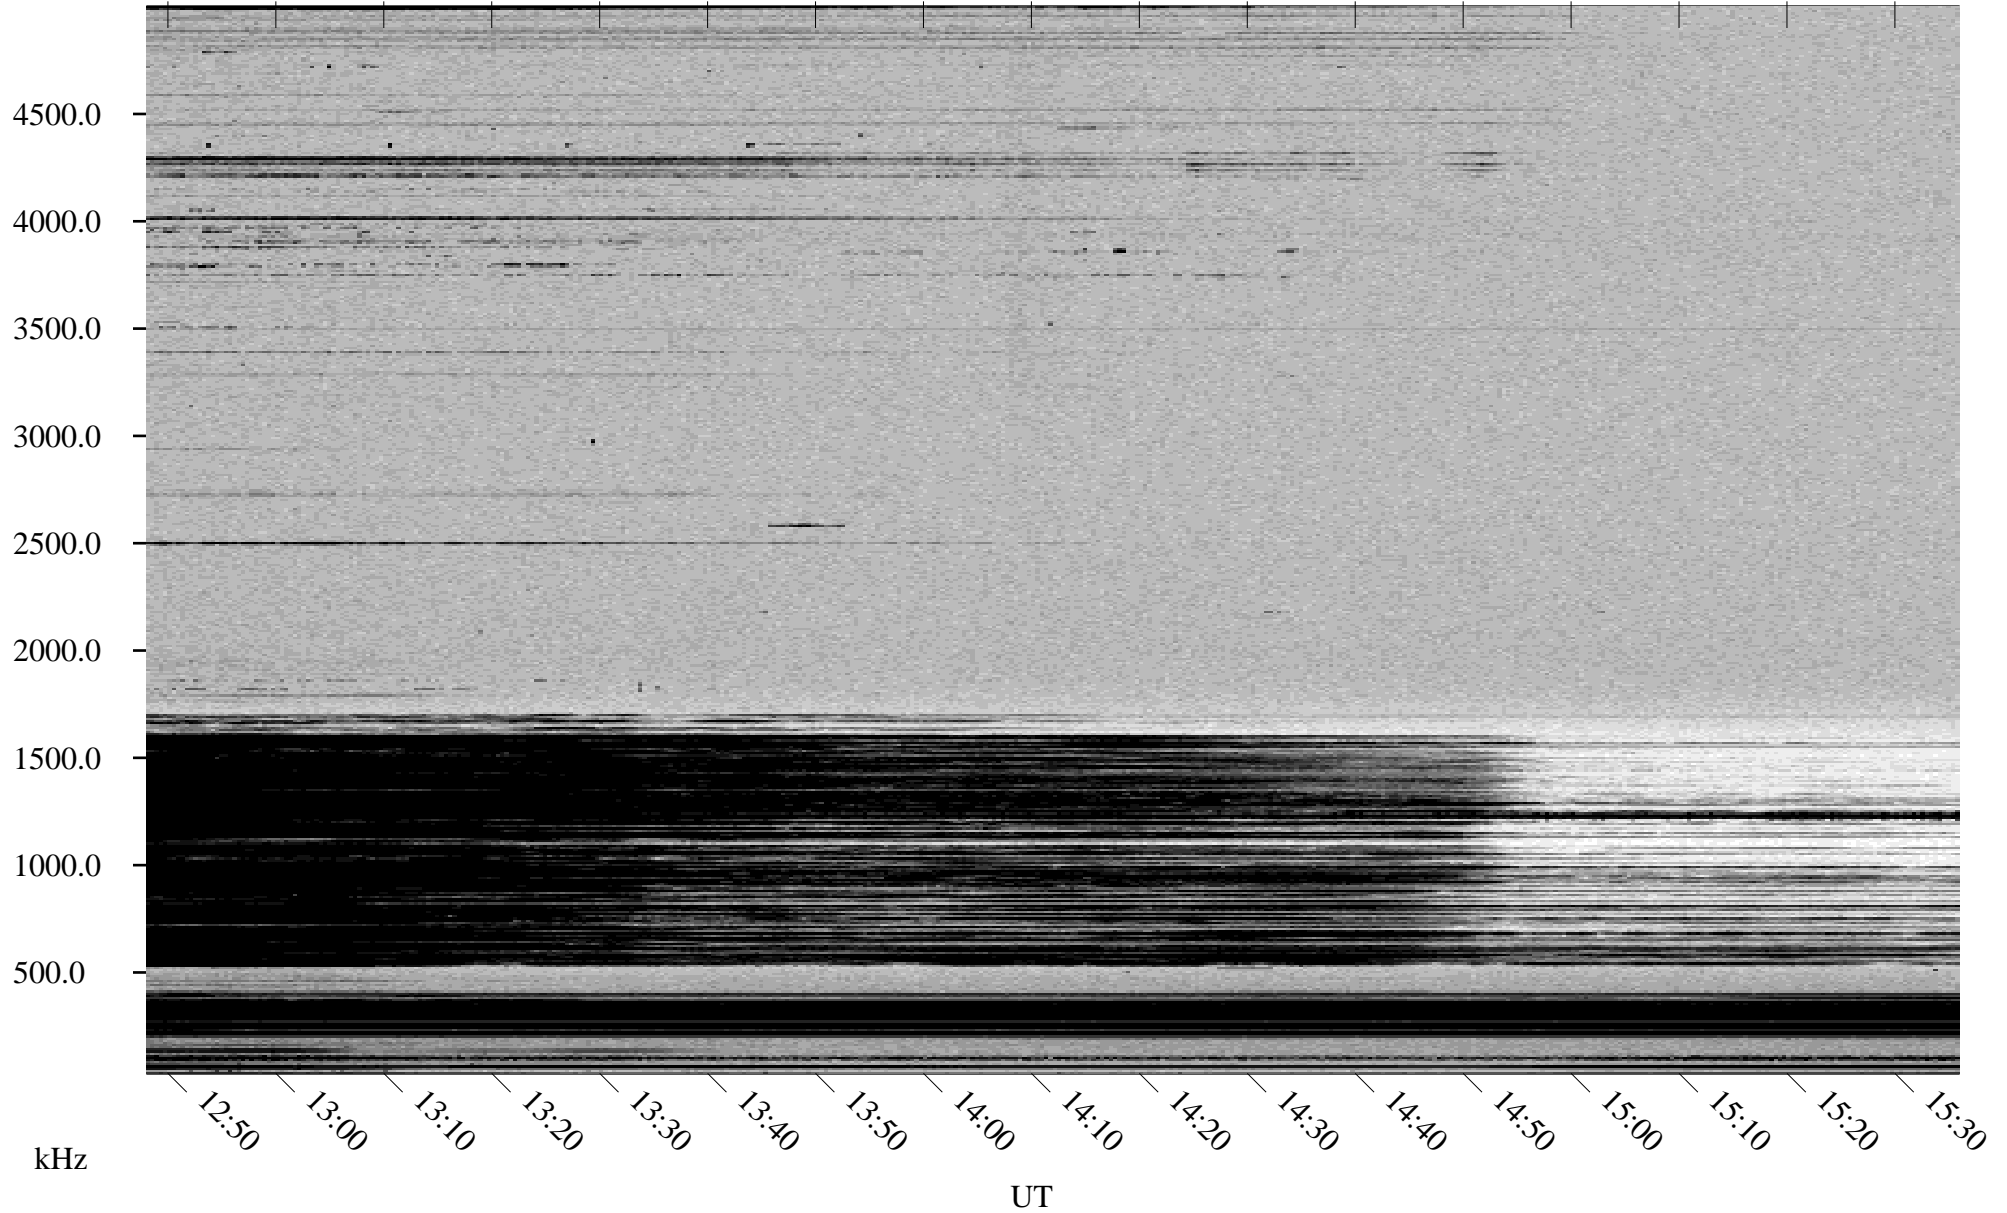

11/04/1998 Churchill, Manitoba

Linear Scale Black = 161 White = 15

ch98308l.r00m max_12

Page 1

11/04/1998 Churchill, Manitoba

Linear Scale Black = 161 White = 15

ch98308l.r00m max_12

Page 2

11/05/1998 Churchill, Manitoba

Linear Scale Black = 161 White = 15

ch98308l.r00m max_12

Page 3

11/05/1998 Churchill, Manitoba

Linear Scale Black = 161 White = 15

ch98308l.r00m max_12

Page 4

11/05/1998 Churchill, Manitoba

Linear Scale Black = 161 White = 15

ch98308l.r00m max_12

Page 5

11/05/1998 Churchill, Manitoba

Linear Scale Black = 161 White = 15

ch98308l.r00m max_12

Page 6

11/05/1998 Churchill, Manitoba

Linear Scale Black = 161 White = 15

ch98308l.r00m max_12

Page 7

11/05/1998 Churchill, Manitoba

Linear Scale Black = 161 White = 15

ch98308l.r00m max_12

Page 8