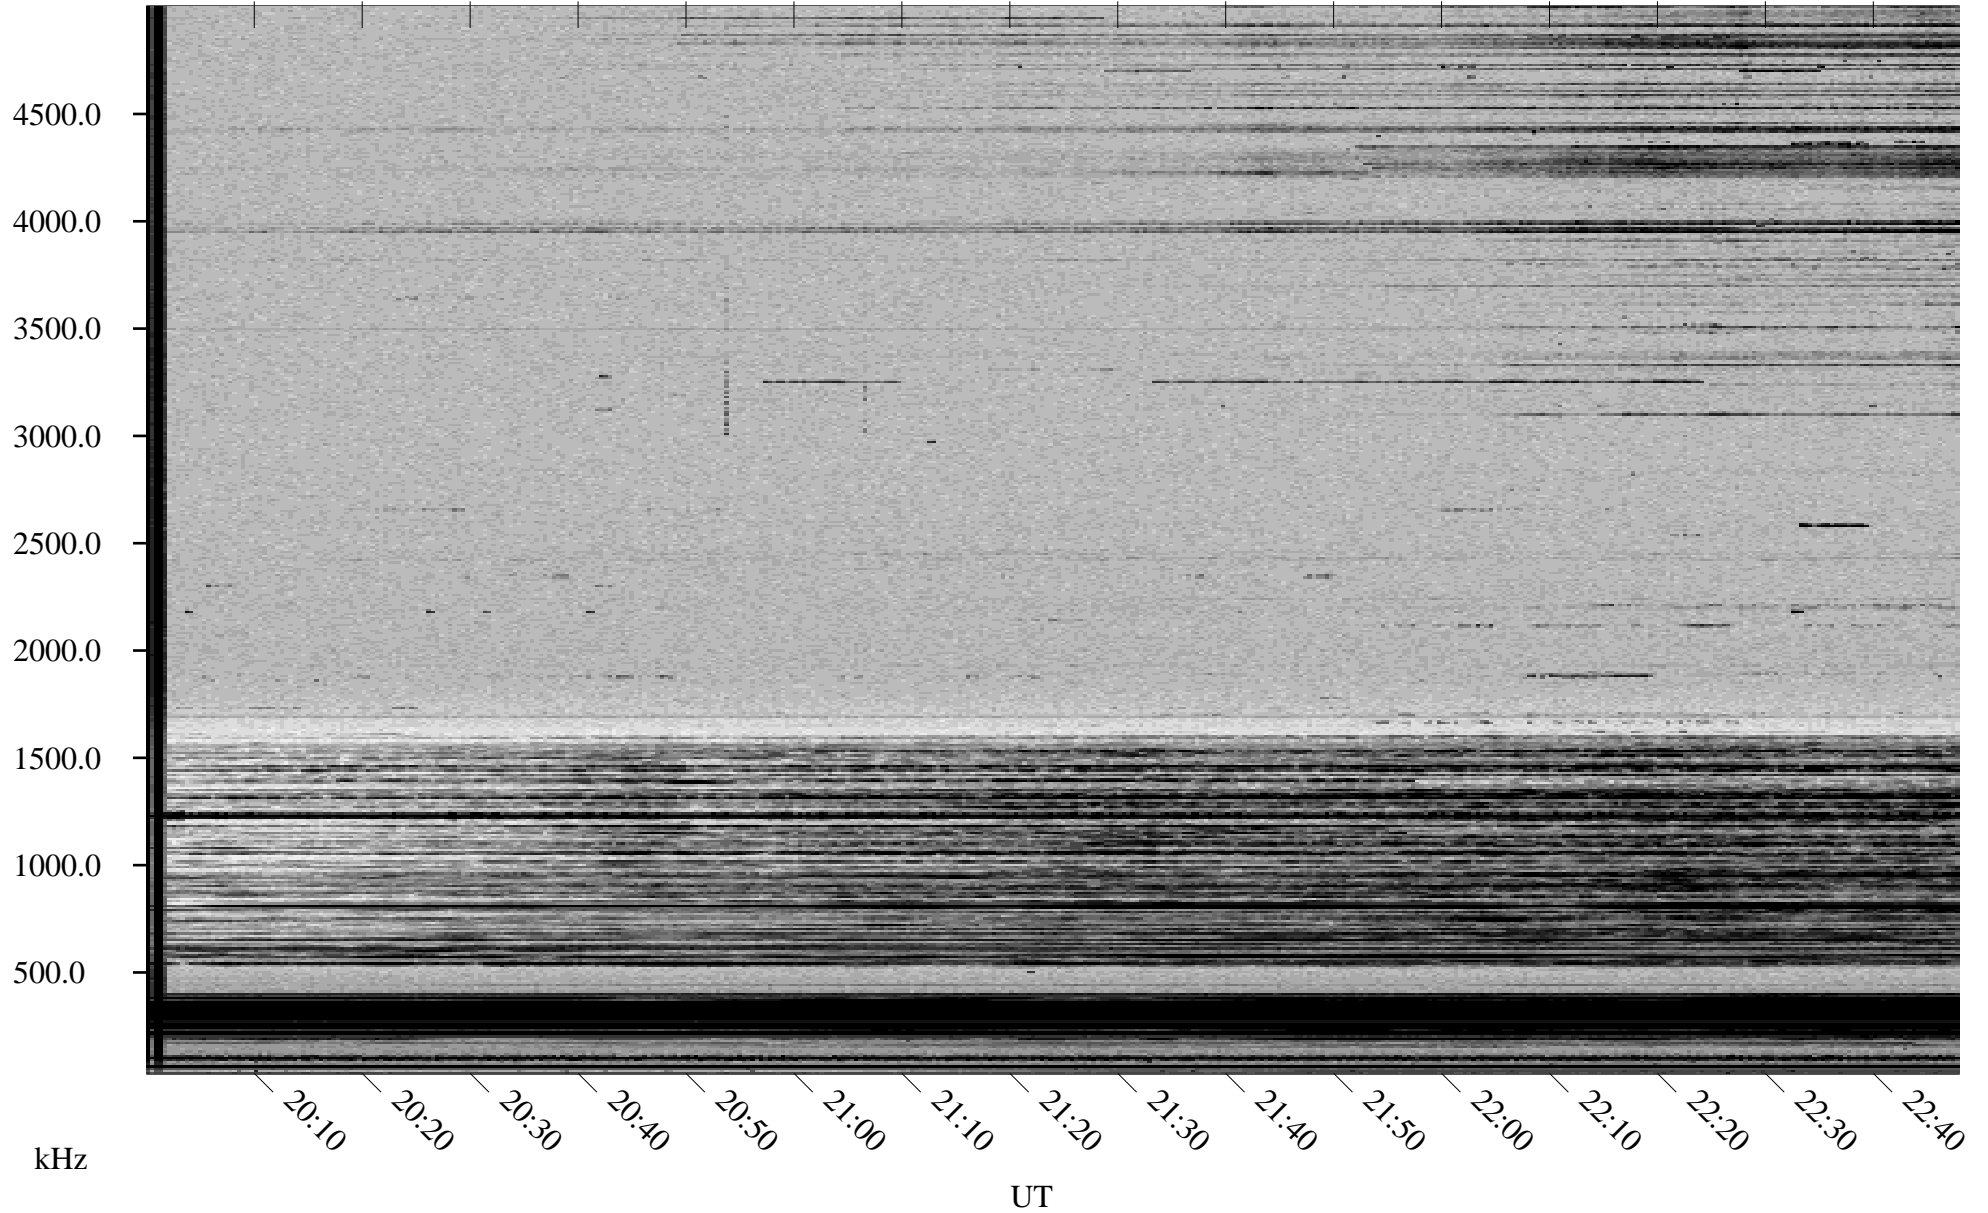

11/04/1998 Churchill, Manitoba

Linear Scale Black = 161 White = 15

ch98308l.r00m max_12

Page 1

11/04/1998 Churchill, Manitoba

Linear Scale Black = 161 White = 15

ch98308l.r00m max_12

Page 2

11/05/1998 Churchill, Manitoba

Linear Scale Black = 161 White = 15

ch98308l.r00m max_12

Page 3

11/05/1998 Churchill, Manitoba

Linear Scale Black = 161 White = 15

ch98308l.r00m max_12

Page 4

11/05/1998 Churchill, Manitoba

Linear Scale Black = 161 White = 15

ch98308l.r00m max_12

Page 5

11/05/1998 Churchill, Manitoba

Linear Scale Black = 161 White = 15

ch98308l.r00m max_12

Page 6

11/05/1998 Churchill, Manitoba

Linear Scale Black = 161 White = 15

ch98308l.r00m max_12

Page 7

11/05/1998 Churchill, Manitoba

Linear Scale Black = 161 White = 15

ch98308l.r00m max_12

Page 8