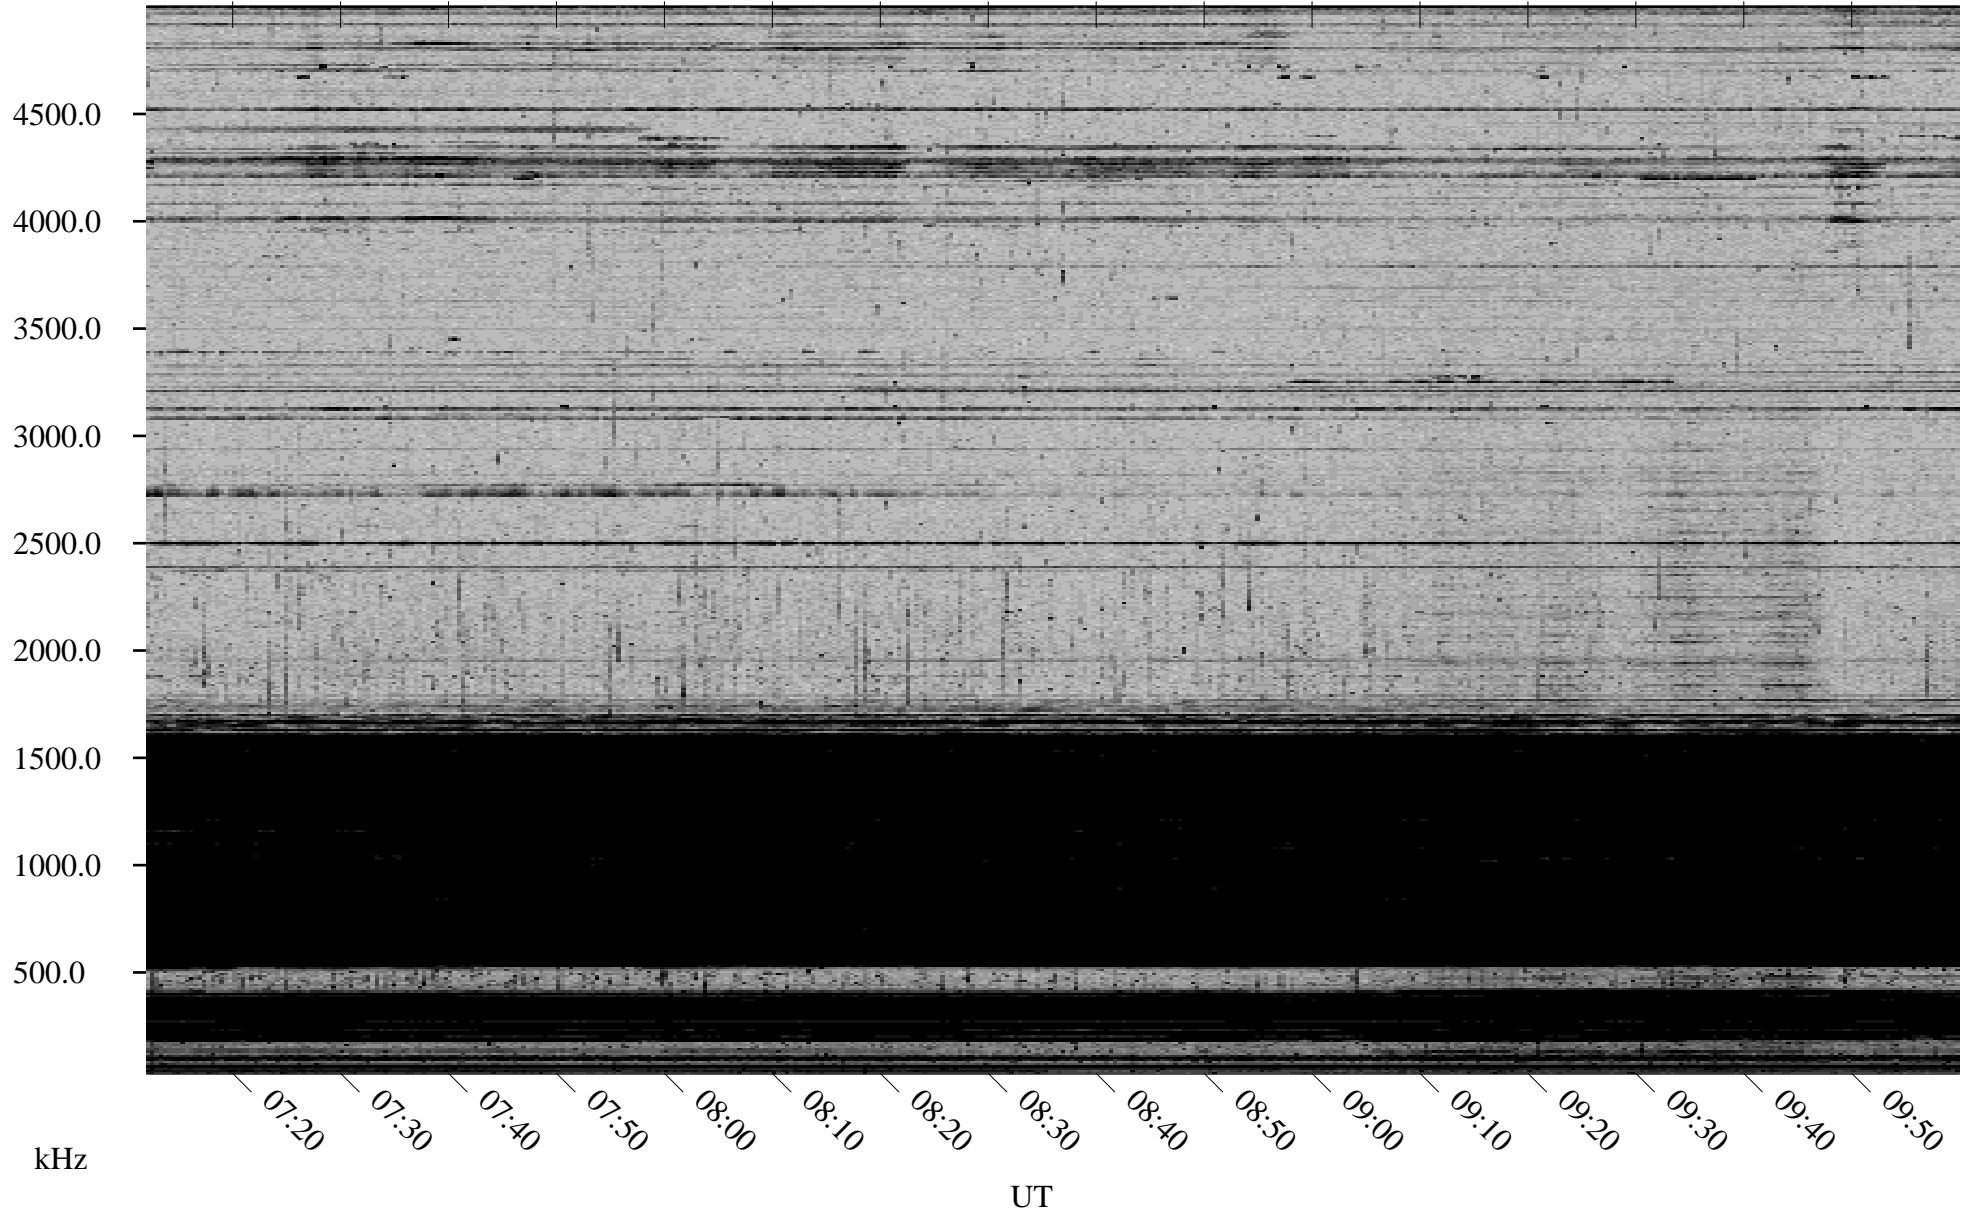

11/04/1998 Churchill, Manitoba

Linear Scale Black = 161 White = 15

ch98308l.r00m max_12

Page 1

11/04/1998 Churchill, Manitoba

Linear Scale Black = 161 White = 15

ch98308l.r00m max_12

Page 2

11/05/1998 Churchill, Manitoba

Linear Scale Black = 161 White = 15

ch98308l.r00m max_12

Page 3

11/05/1998 Churchill, Manitoba

Linear Scale Black = 161 White = 15

ch98308l.r00m max_12

Page 4

11/05/1998 Churchill, Manitoba

Linear Scale Black = 161 White = 15

ch98308l.r00m max_12

Page 5

11/05/1998 Churchill, Manitoba

Linear Scale Black = 161 White = 15

ch98308l.r00m max_12

Page 6

11/05/1998 Churchill, Manitoba

Linear Scale Black = 161 White = 15

ch98308l.r00m max_12

Page 7

11/05/1998 Churchill, Manitoba

Linear Scale Black = 161 White = 15

ch98308l.r00m max_12

Page 8