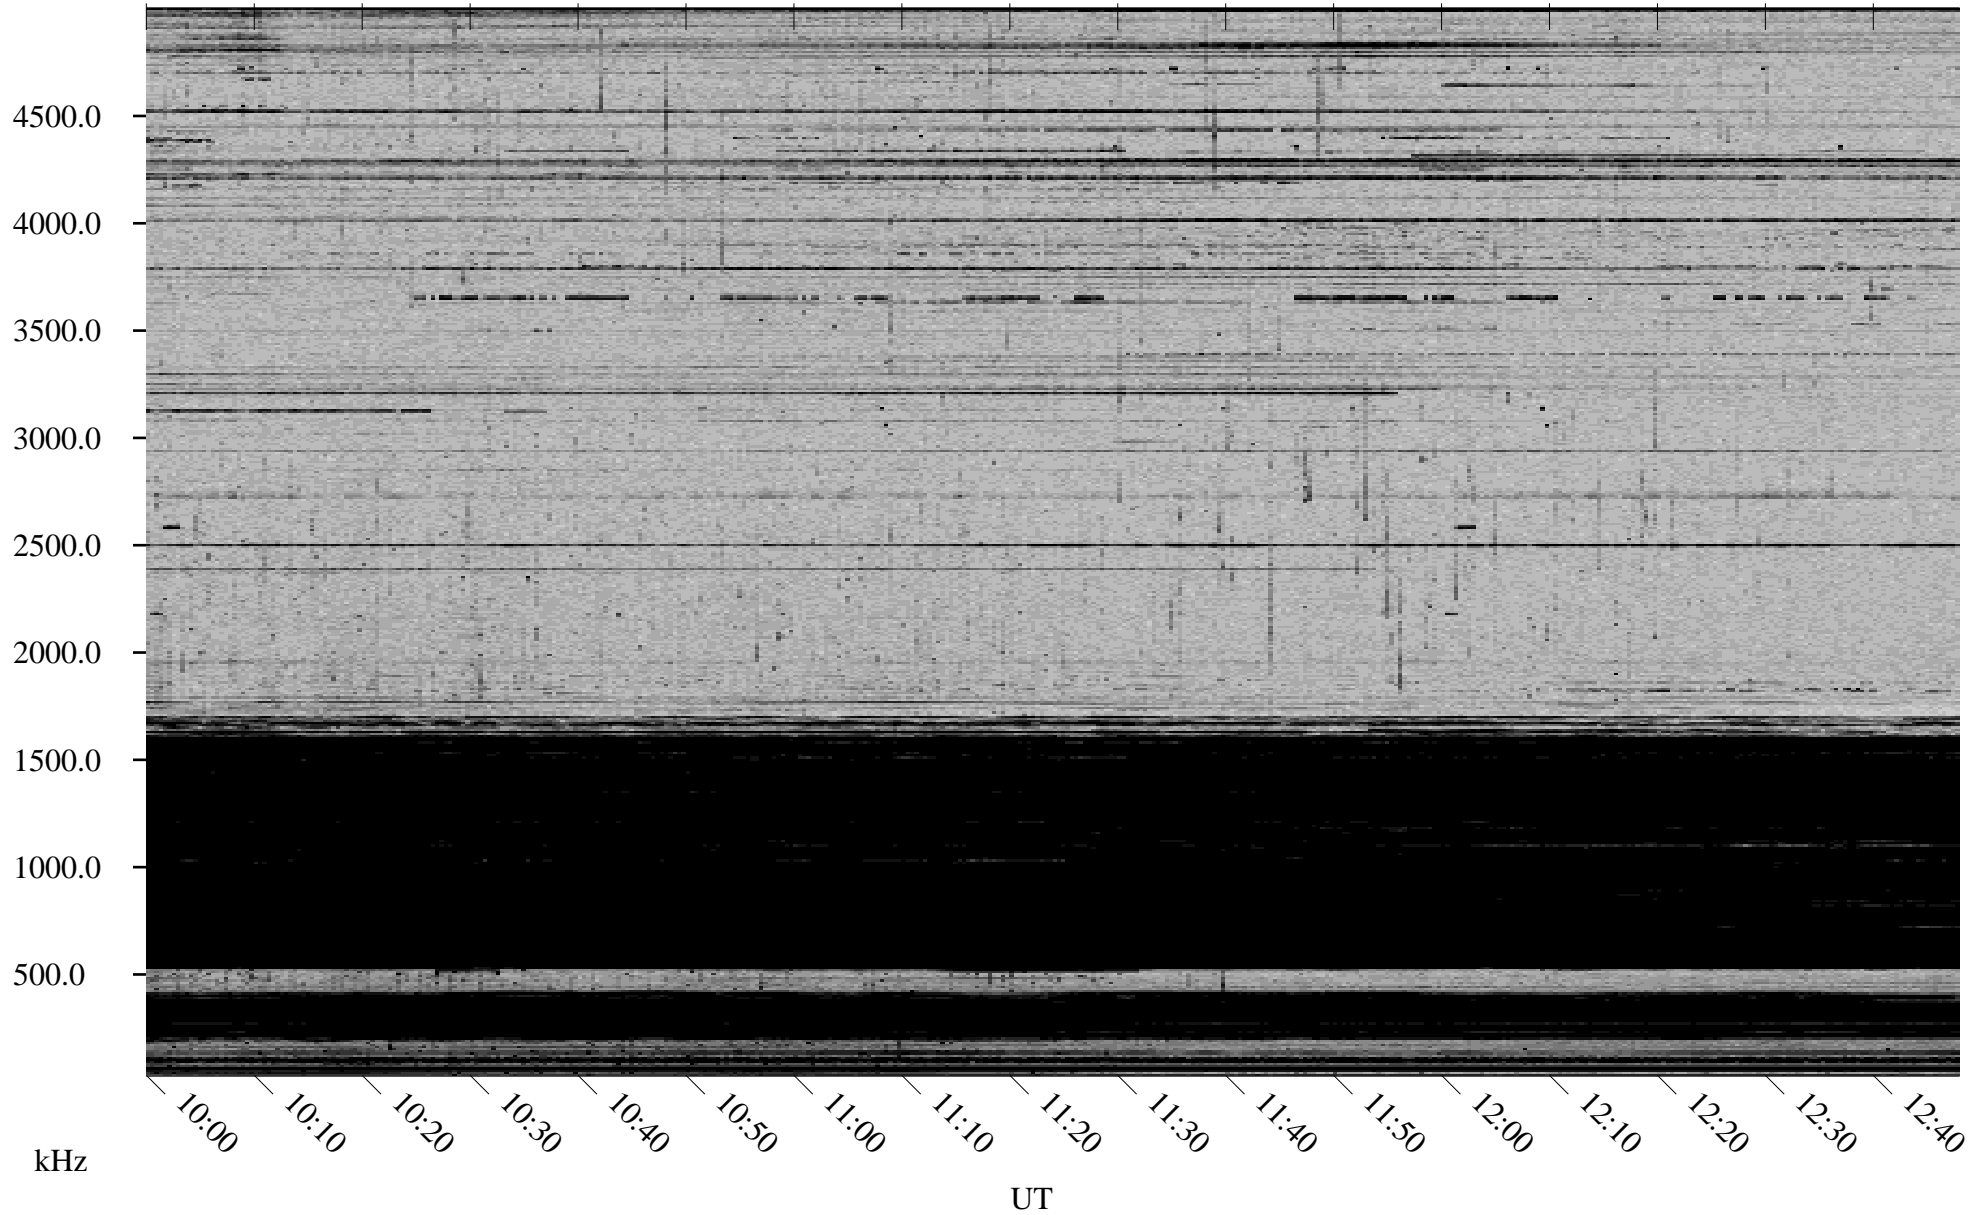

11/04/1998 Churchill, Manitoba

Linear Scale Black = 161 White = 15

ch98308l.r00m max_12

Page 1

11/04/1998 Churchill, Manitoba

Linear Scale Black = 161 White = 15

ch98308l.r00m max_12

Page 2

11/05/1998 Churchill, Manitoba

Linear Scale Black = 161 White = 15

ch98308l.r00m max_12

Page 3

11/05/1998 Churchill, Manitoba

Linear Scale Black = 161 White = 15

ch98308l.r00m max_12

Page 4

11/05/1998 Churchill, Manitoba

Linear Scale Black = 161 White = 15

ch98308l.r00m max_12

Page 5

11/05/1998 Churchill, Manitoba

Linear Scale Black = 161 White = 15

ch98308l.r00m max_12

Page 6

11/05/1998 Churchill, Manitoba

Linear Scale Black = 161 White = 15

ch98308l.r00m max_12

Page 7

11/05/1998 Churchill, Manitoba

Linear Scale Black = 161 White = 15

ch98308l.r00m max_12

Page 8