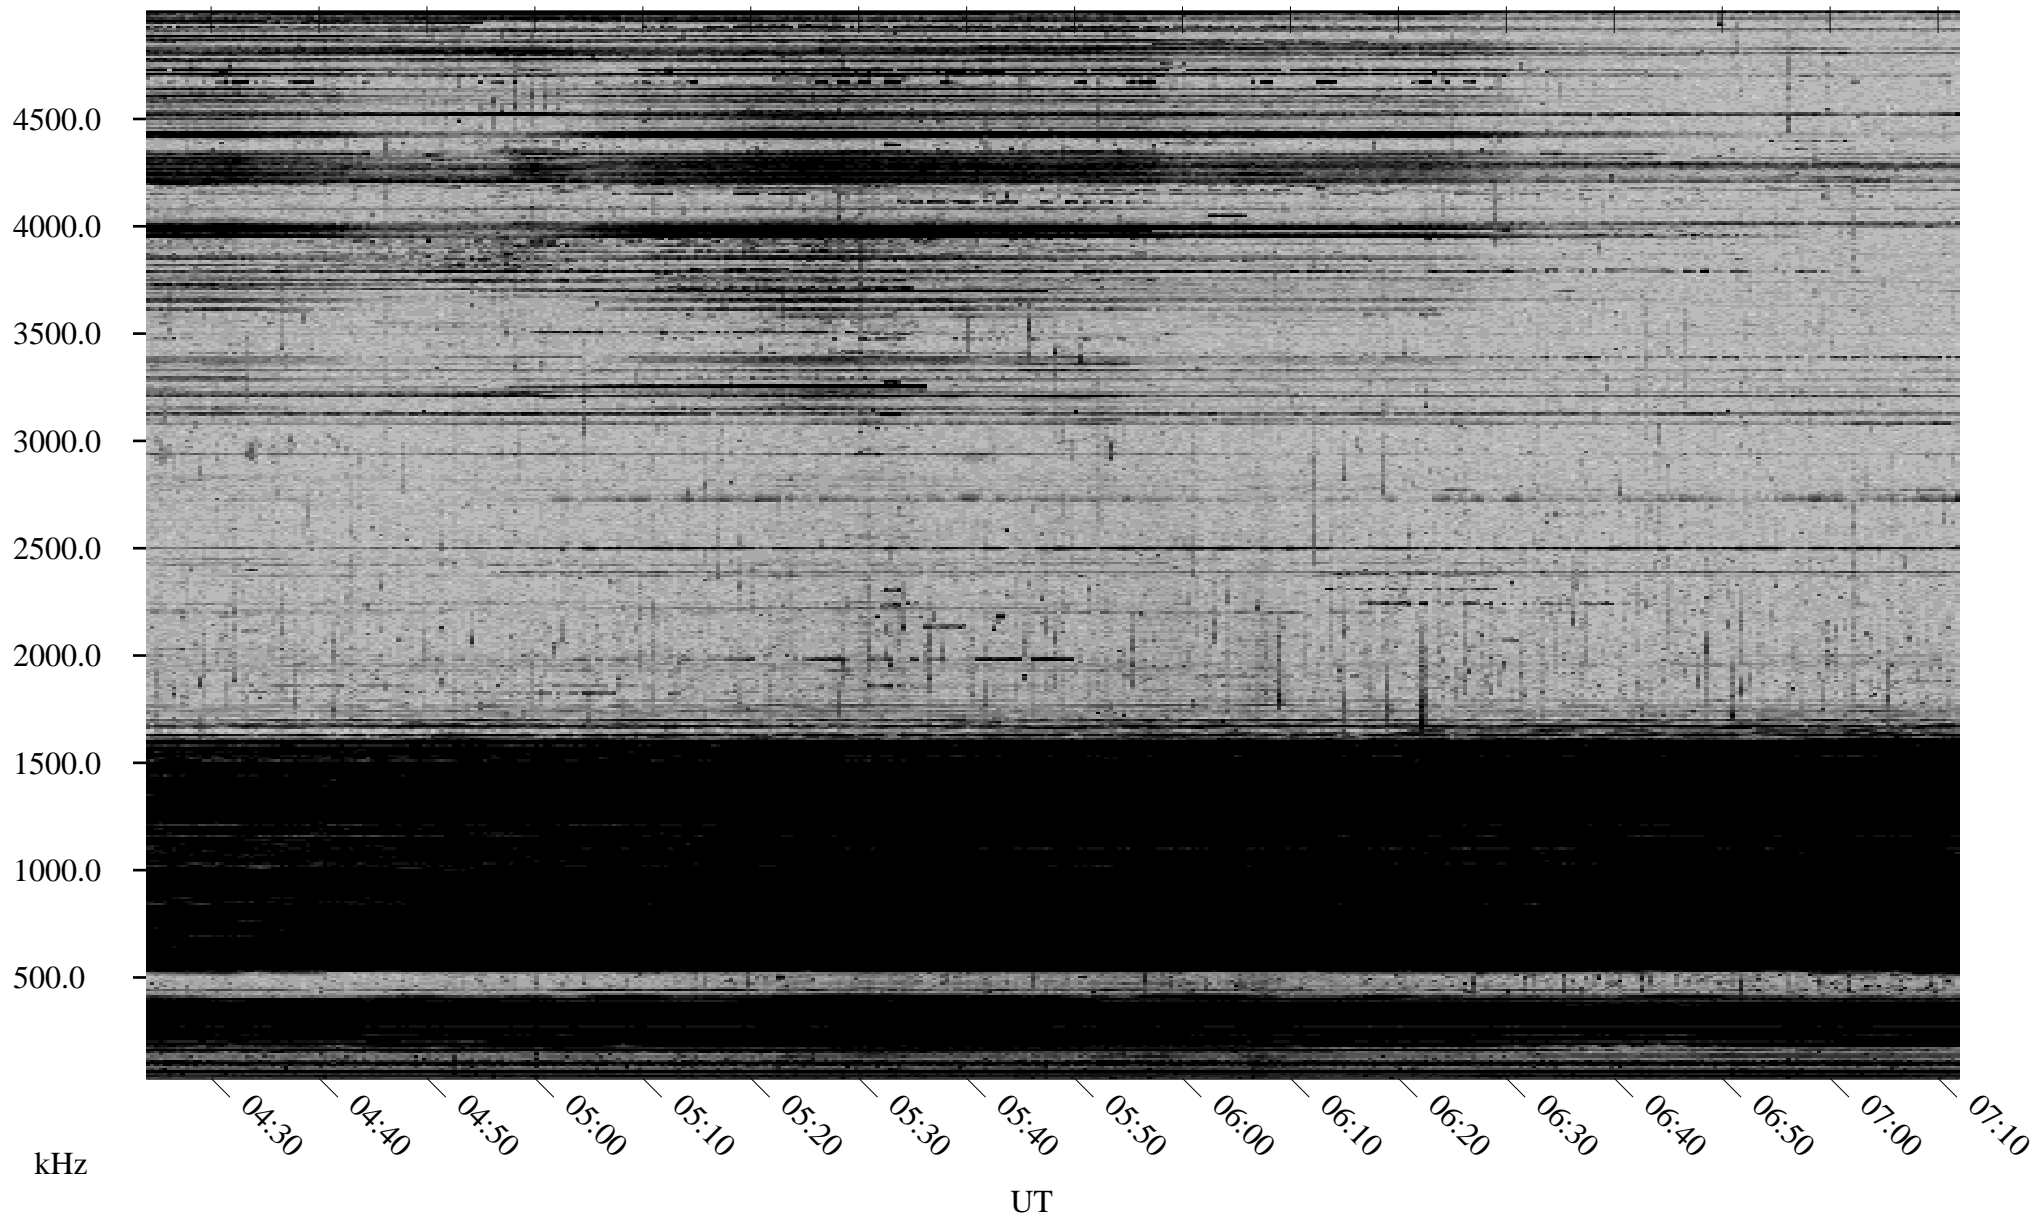

11/04/1998 Churchill, Manitoba

Linear Scale Black = 161 White = 15

ch98308l.r00m max_12

Page 1

11/04/1998 Churchill, Manitoba

Linear Scale Black = 161 White = 15

ch98308l.r00m max_12

Page 2

11/05/1998 Churchill, Manitoba

Linear Scale Black = 161 White = 15

ch98308l.r00m max_12

Page 3

11/05/1998 Churchill, Manitoba

Linear Scale Black = 161 White = 15

ch98308l.r00m max_12

Page 4

11/05/1998 Churchill, Manitoba

Linear Scale Black = 161 White = 15

ch98308l.r00m max_12

Page 5

11/05/1998 Churchill, Manitoba

Linear Scale Black = 161 White = 15

ch98308l.r00m max_12

Page 6

11/05/1998 Churchill, Manitoba

Linear Scale Black = 161 White = 15

ch98308l.r00m max_12

Page 7

11/05/1998 Churchill, Manitoba

Linear Scale Black = 161 White = 15

ch98308l.r00m max_12

Page 8