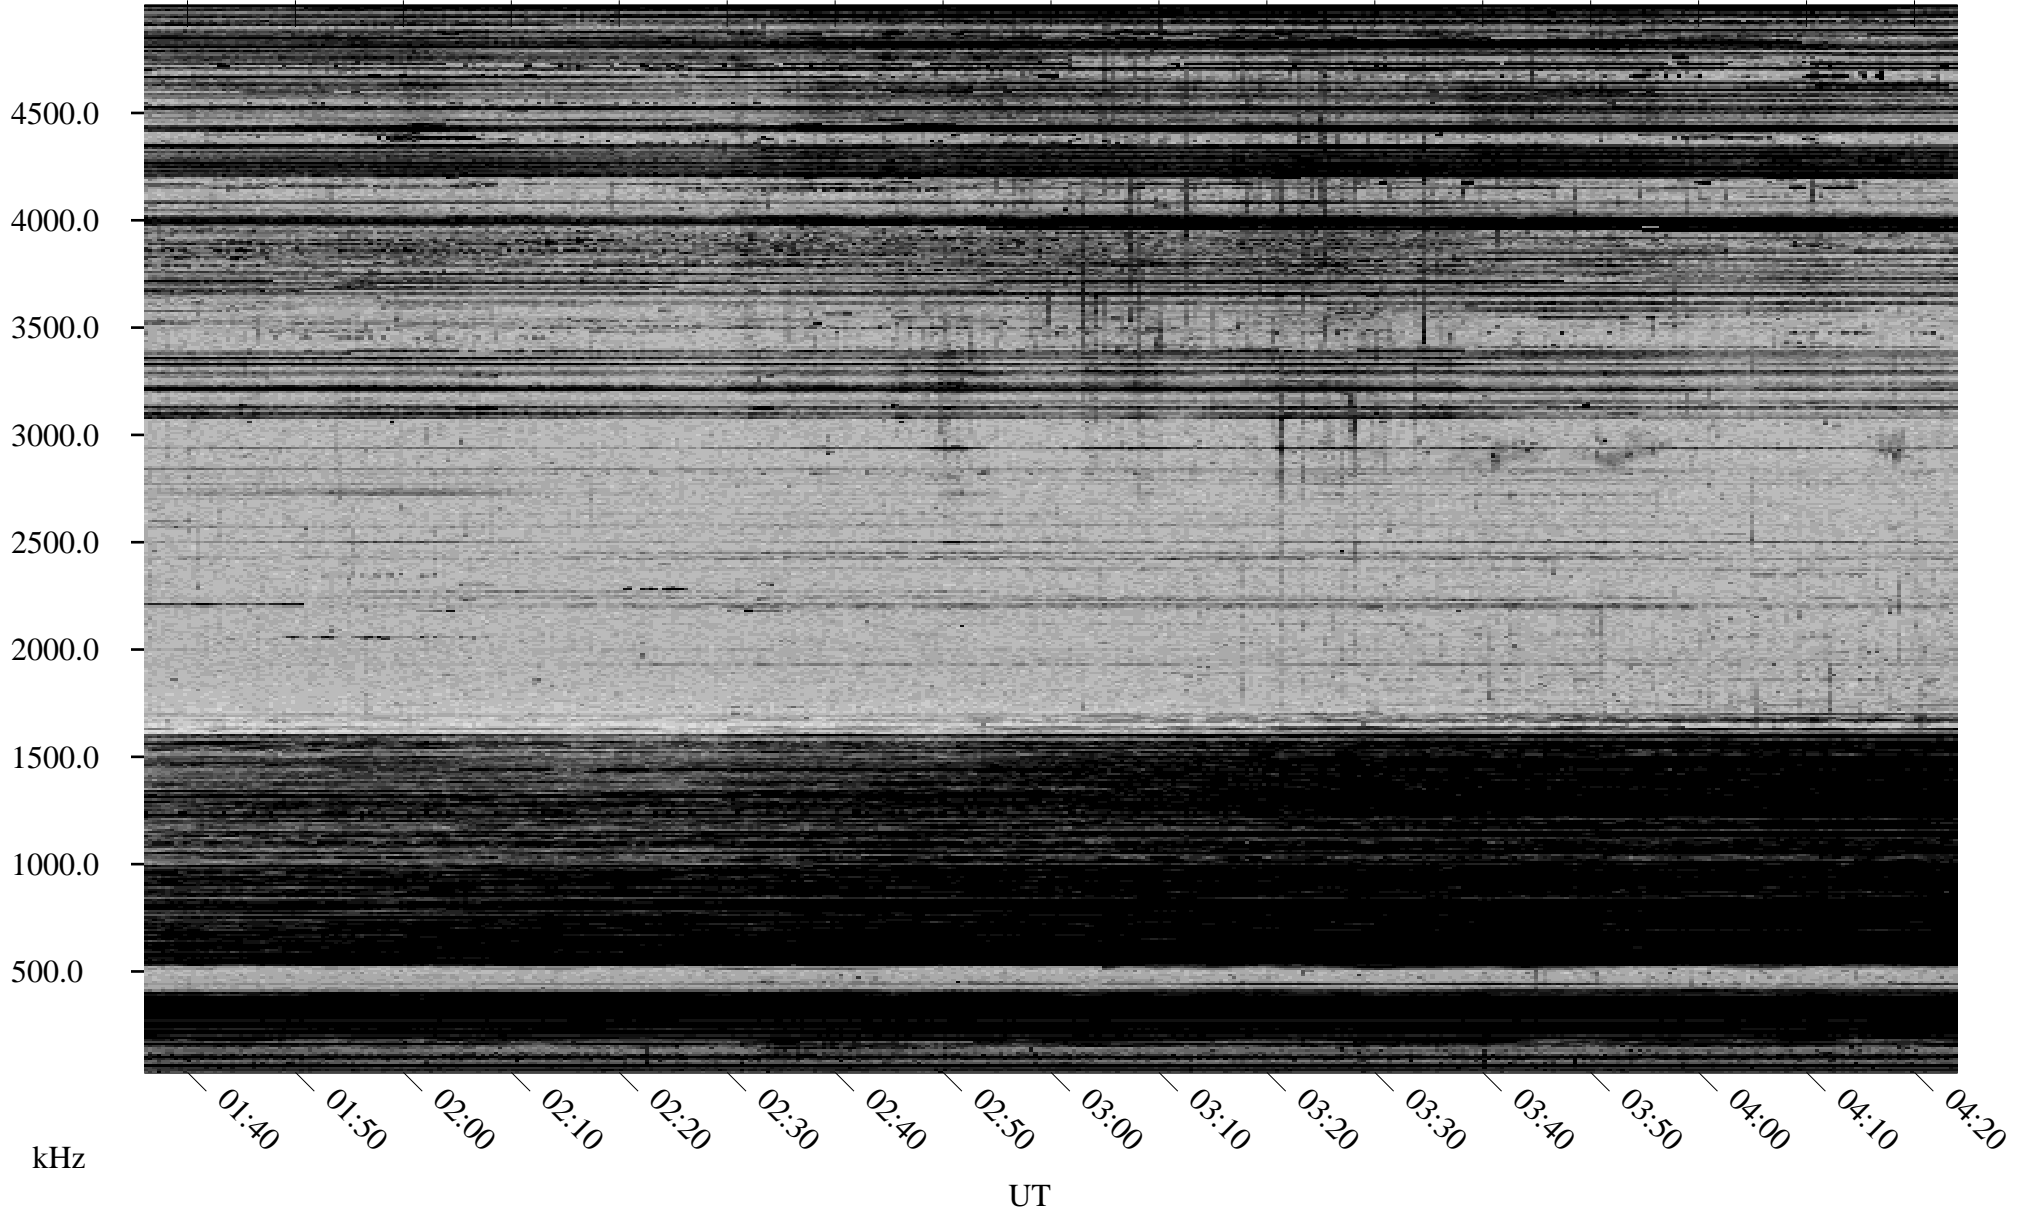

11/04/1998 Churchill, Manitoba

Linear Scale Black = 161 White = 15

ch98308l.r00m max_12

Page 1

11/04/1998 Churchill, Manitoba

Linear Scale Black = 161 White = 15

ch98308l.r00m max_12

Page 2

11/05/1998 Churchill, Manitoba

Linear Scale Black = 161 White = 15

ch98308l.r00m max_12

Page 3

11/05/1998 Churchill, Manitoba

Linear Scale Black = 161 White = 15

ch98308l.r00m max_12

Page 4

11/05/1998 Churchill, Manitoba

Linear Scale Black = 161 White = 15

ch98308l.r00m max_12

Page 5

11/05/1998 Churchill, Manitoba

Linear Scale Black = 161 White = 15

ch98308l.r00m max_12

Page 6

11/05/1998 Churchill, Manitoba

Linear Scale Black = 161 White = 15

ch98308l.r00m max_12

Page 7

11/05/1998 Churchill, Manitoba

Linear Scale Black = 161 White = 15

ch98308l.r00m max_12

Page 8