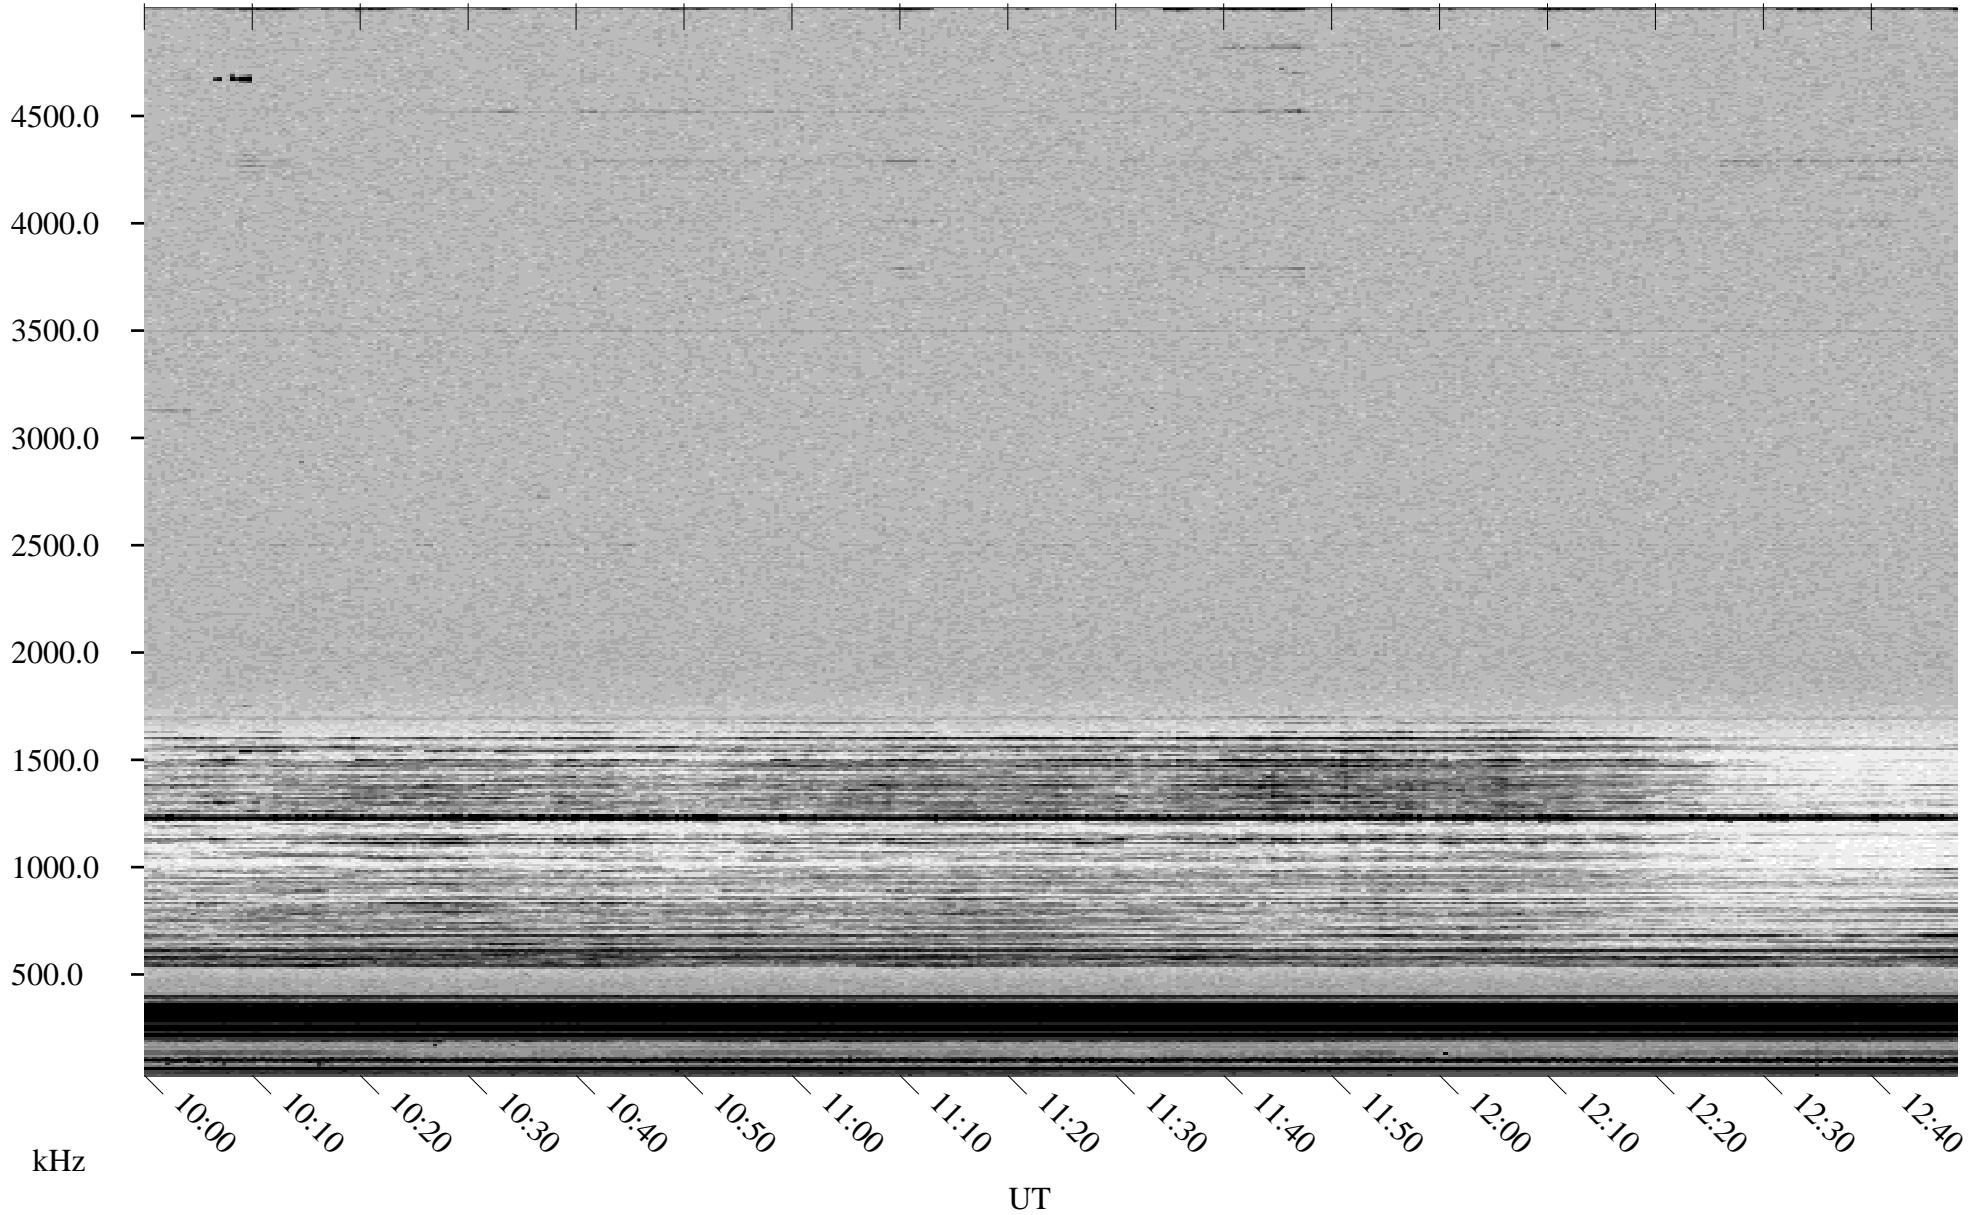

# 11/06/1998 Churchill, Manitoba

Linear Scale    Black = 161    White = 15

ch98309l.r00m max\_12

Page 5

# 11/06/1998 Churchill, Manitoba

Linear Scale    Black = 161    White = 15

ch98309l.r00m max\_12

Page 6

# 11/06/1998 Churchill, Manitoba

Linear Scale    Black = 161    White = 15

ch98309l.r00m max\_12

Page 7