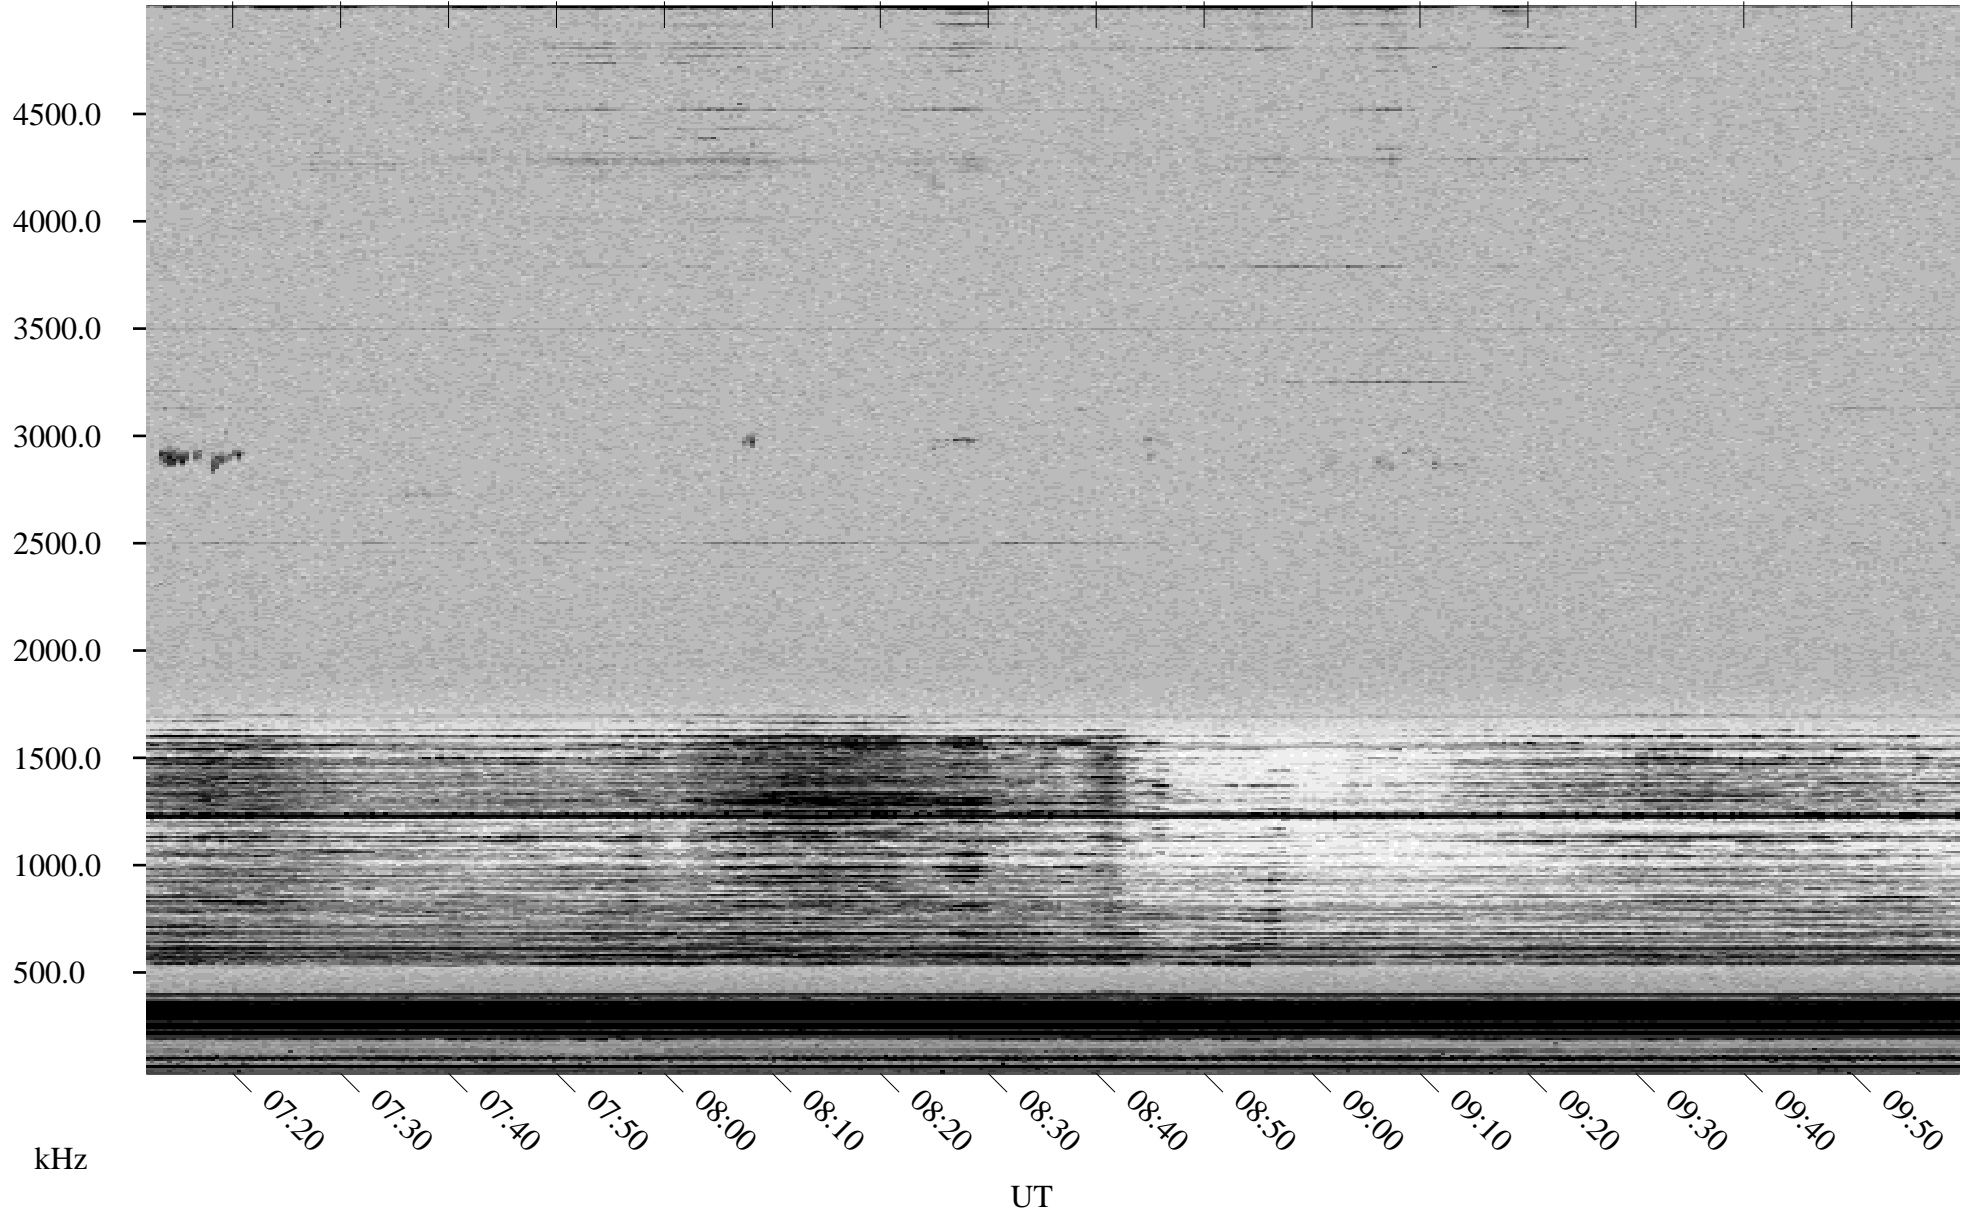

# 11/06/1998 Churchill, Manitoba

Linear Scale    Black = 161    White = 15

ch98309l.r00m max\_12

Page 3

# 11/06/1998 Churchill, Manitoba

Linear Scale    Black = 161    White = 15

ch98309l.r00m max\_12

Page 4

# 11/06/1998 Churchill, Manitoba

Linear Scale    Black = 161    White = 15

ch98309l.r00m max\_12

Page 5

# 11/06/1998 Churchill, Manitoba

Linear Scale    Black = 161    White = 15

ch98309l.r00m max\_12

Page 6