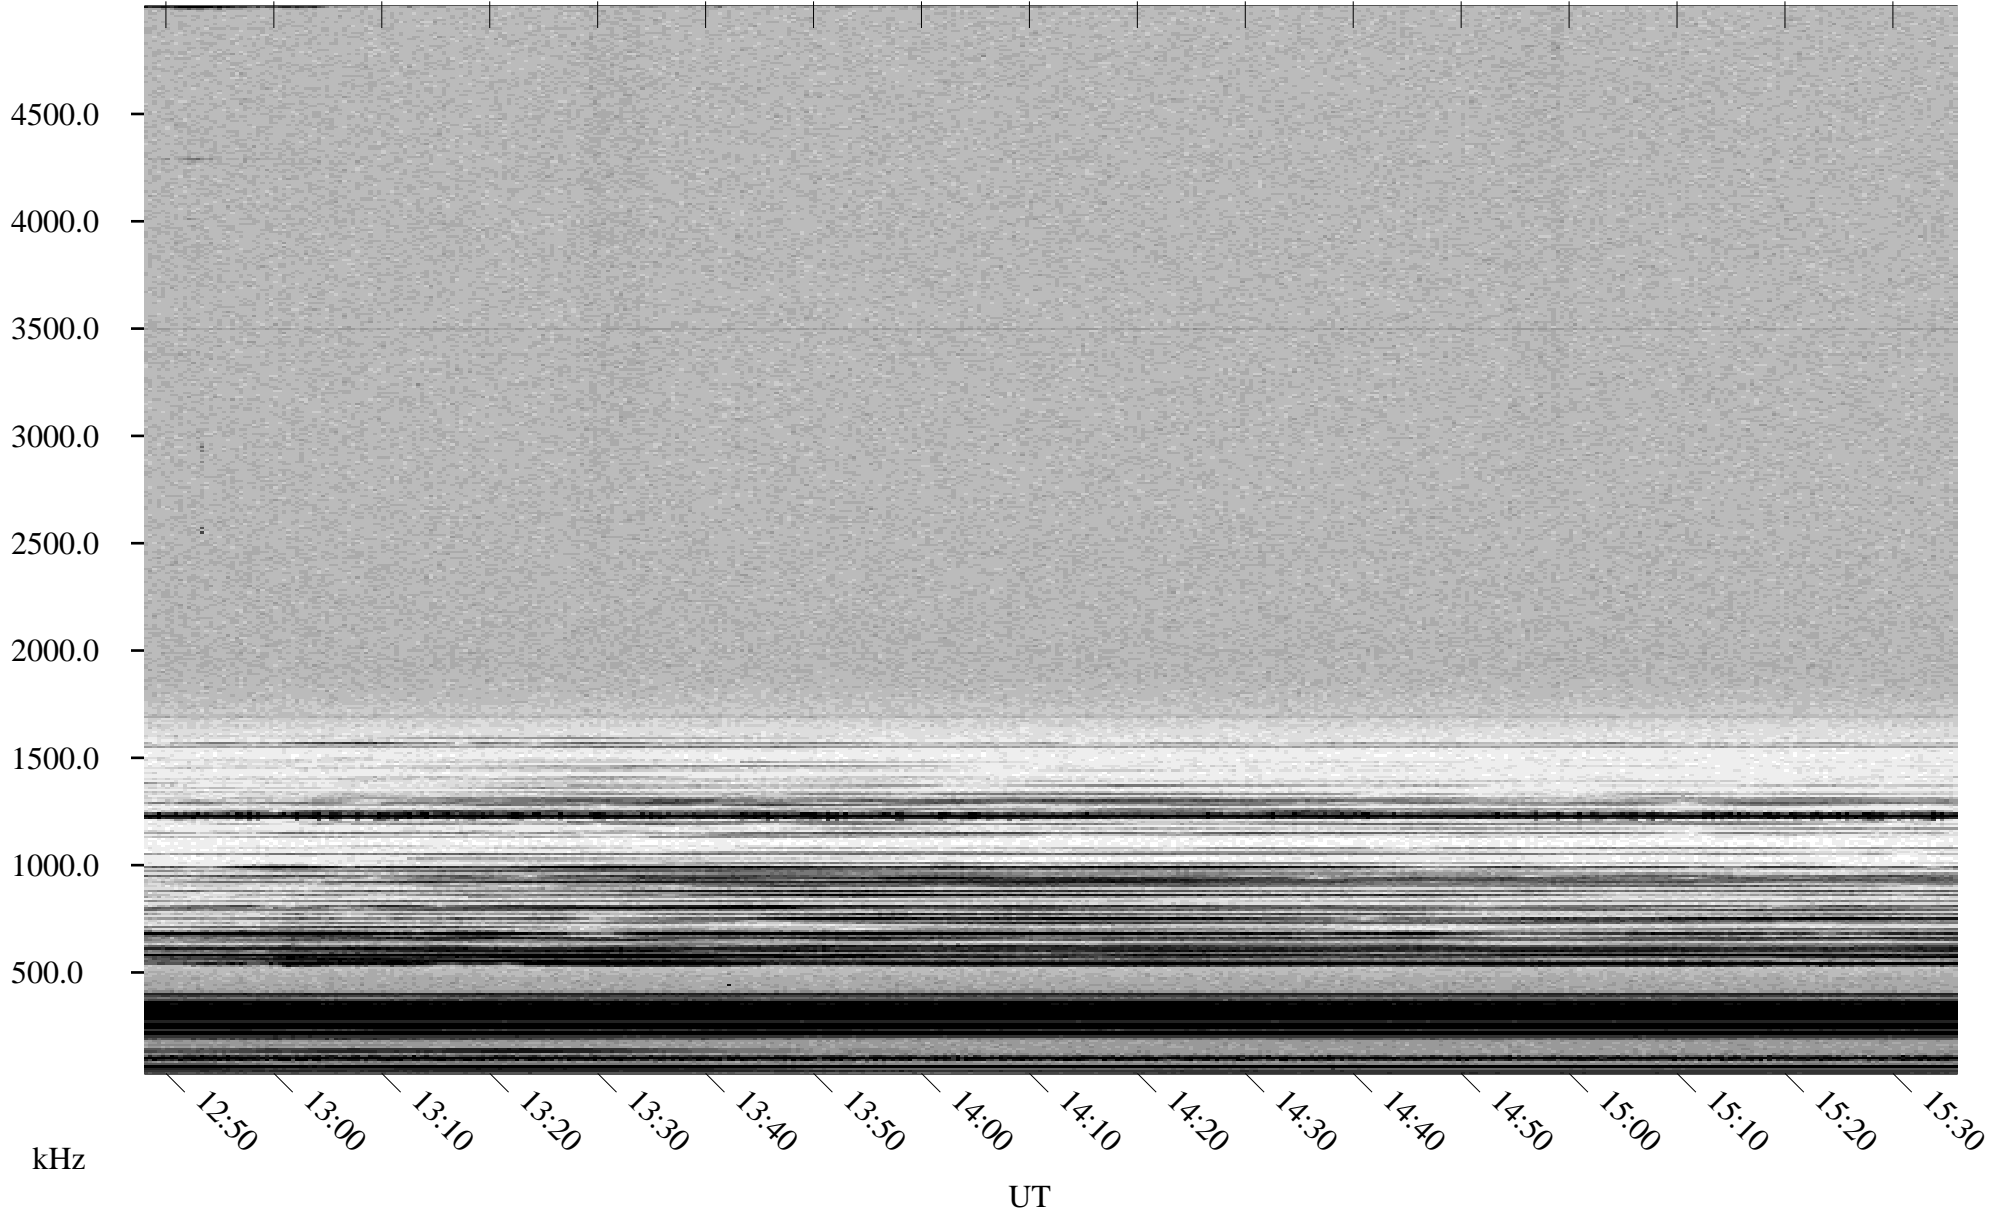

# 11/06/1998 Churchill, Manitoba

Linear Scale    Black = 161    White = 15

ch98309l.r00m max\_12

Page 5

# 11/06/1998 Churchill, Manitoba

Linear Scale    Black = 161    White = 15

ch98309l.r00m max\_12

Page 6

# 11/06/1998 Churchill, Manitoba

Linear Scale    Black = 161    White = 15

ch98309l.r00m max\_12

Page 7

# 11/06/1998 Churchill, Manitoba

Linear Scale    Black = 161    White = 15

ch98309l.r00m max\_12

Page 8