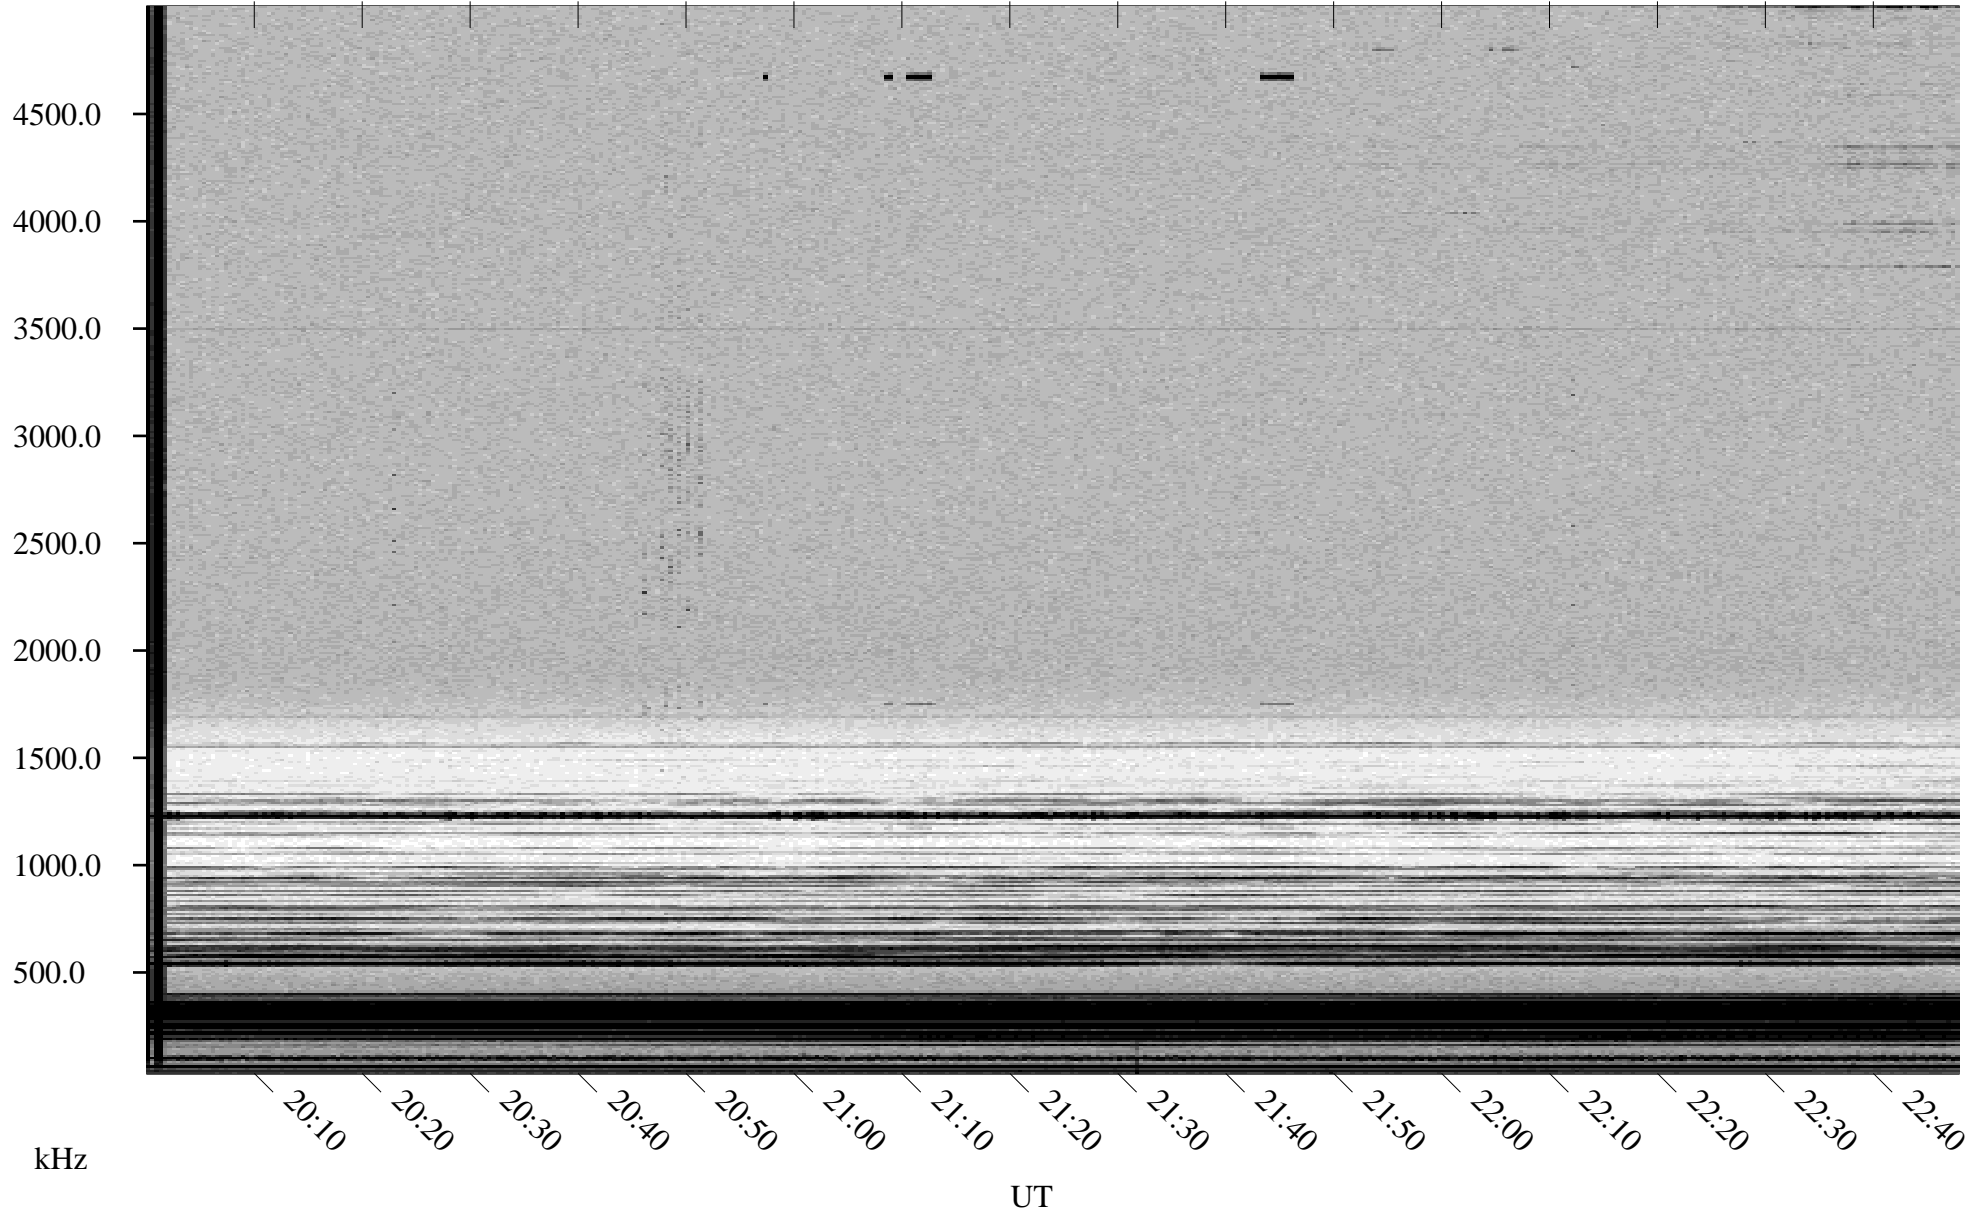

11/06/1998 Churchill, Manitoba

Linear Scale Black = 161 White = 15

ch98310l.r00m max_12

Page 1

11/06/1998 Churchill, Manitoba

Linear Scale Black = 161 White = 15

ch98310l.r00m max_12

Page 2

11/07/1998 Churchill, Manitoba

Linear Scale Black = 161 White = 15

ch98310l.r00m max_12

Page 3

11/07/1998 Churchill, Manitoba

Linear Scale Black = 161 White = 15

ch98310l.r00m max_12

Page 4

11/07/1998 Churchill, Manitoba

Linear Scale Black = 161 White = 15

ch98310l.r00m max_12

Page 5

11/07/1998 Churchill, Manitoba

Linear Scale Black = 161 White = 15

ch98310l.r00m max_12

Page 6

11/07/1998 Churchill, Manitoba

Linear Scale Black = 161 White = 15

ch98310l.r00m max_12

Page 7

11/07/1998 Churchill, Manitoba

Linear Scale Black = 161 White = 15

ch98310l.r00m max_12