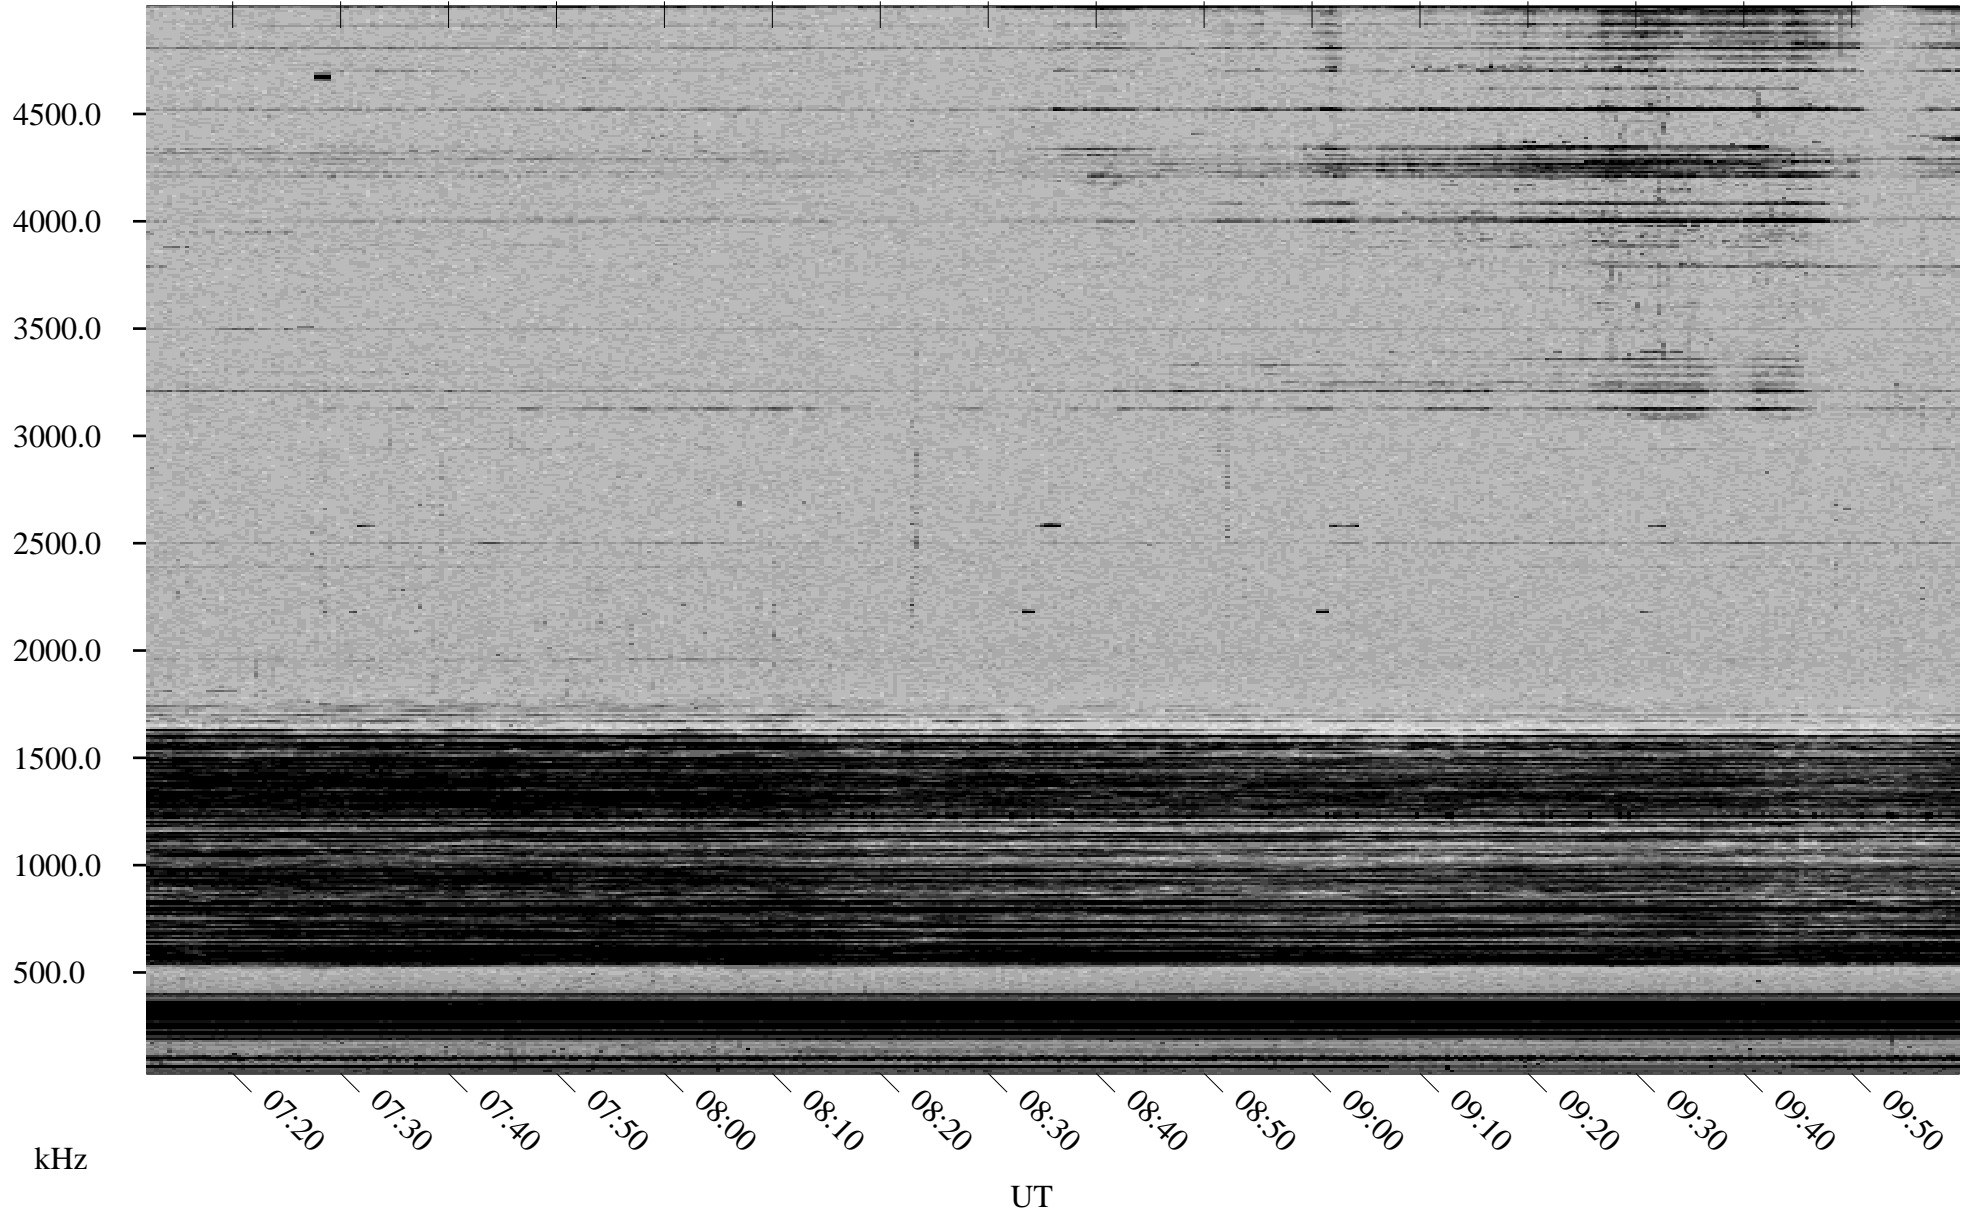

11/06/1998 Churchill, Manitoba

Linear Scale Black = 161 White = 15

ch98310l.r00m max_12

Page 1

11/06/1998 Churchill, Manitoba

Linear Scale Black = 161 White = 15

ch98310l.r00m max_12

Page 2

11/07/1998 Churchill, Manitoba

Linear Scale Black = 161 White = 15

ch98310l.r00m max_12

Page 3

11/07/1998 Churchill, Manitoba

Linear Scale Black = 161 White = 15

ch98310l.r00m max_12

Page 4

11/07/1998 Churchill, Manitoba

Linear Scale Black = 161 White = 15

ch98310l.r00m max_12

Page 5

11/07/1998 Churchill, Manitoba

Linear Scale Black = 161 White = 15

ch98310l.r00m max_12

Page 6

11/07/1998 Churchill, Manitoba

Linear Scale Black = 161 White = 15

ch98310l.r00m max_12

Page 7

11/07/1998 Churchill, Manitoba

Linear Scale Black = 161 White = 15

ch98310l.r00m max_12