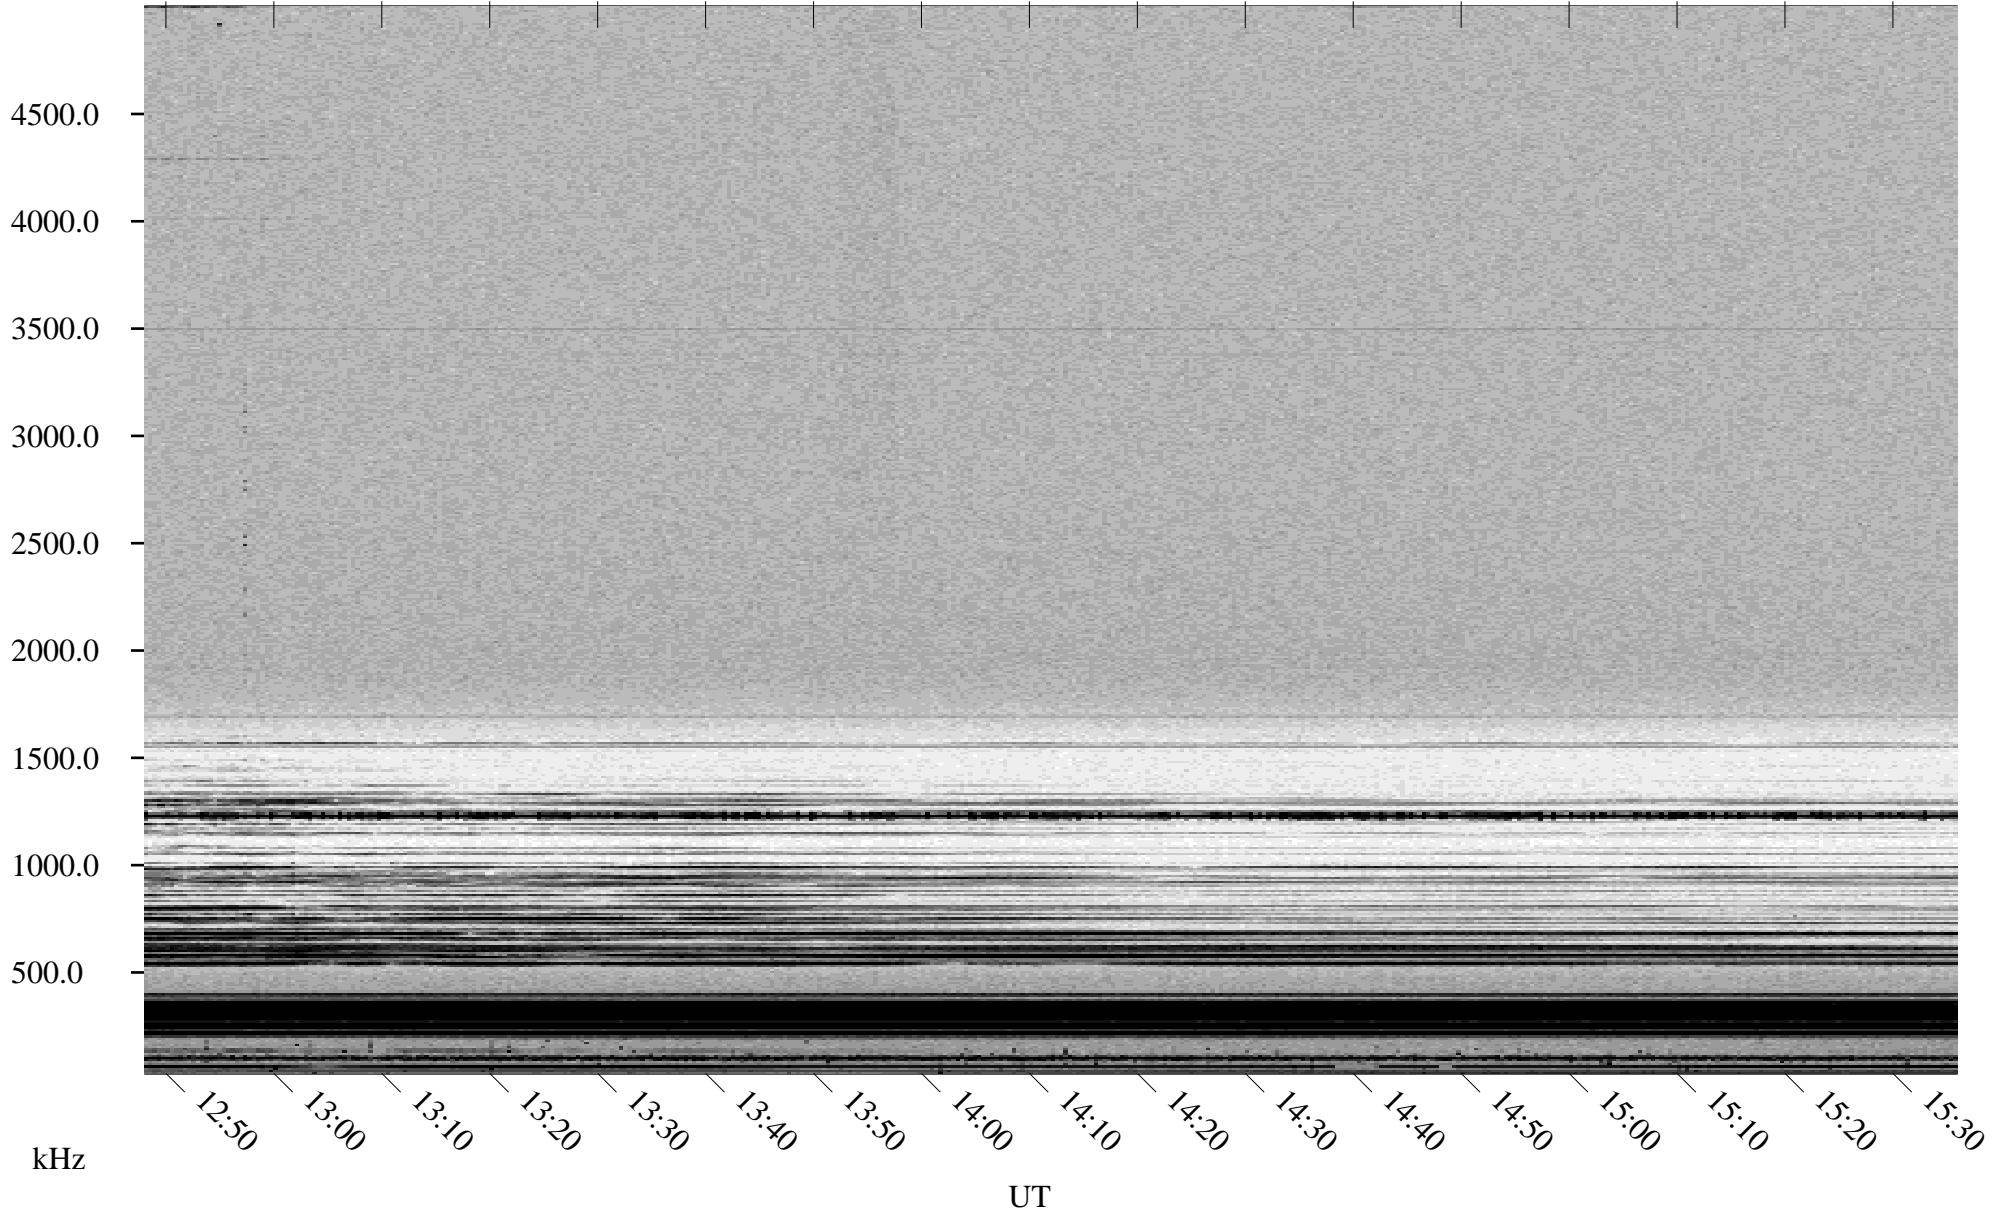

11/06/1998 Churchill, Manitoba

Linear Scale Black = 161 White = 15

ch98310l.r00m max_12

Page 1

11/06/1998 Churchill, Manitoba

Linear Scale Black = 161 White = 15

ch98310l.r00m max_12

Page 2

11/07/1998 Churchill, Manitoba

Linear Scale Black = 161 White = 15

ch98310l.r00m max_12

Page 3

11/07/1998 Churchill, Manitoba

Linear Scale Black = 161 White = 15

ch98310l.r00m max_12

Page 4

11/07/1998 Churchill, Manitoba

Linear Scale Black = 161 White = 15

ch98310l.r00m max_12

Page 5

11/07/1998 Churchill, Manitoba

Linear Scale Black = 161 White = 15

ch98310l.r00m max_12

Page 6

11/07/1998 Churchill, Manitoba

Linear Scale Black = 161 White = 15

ch98310l.r00m max_12

Page 7

11/07/1998 Churchill, Manitoba

Linear Scale Black = 161 White = 15

ch98310l.r00m max_12