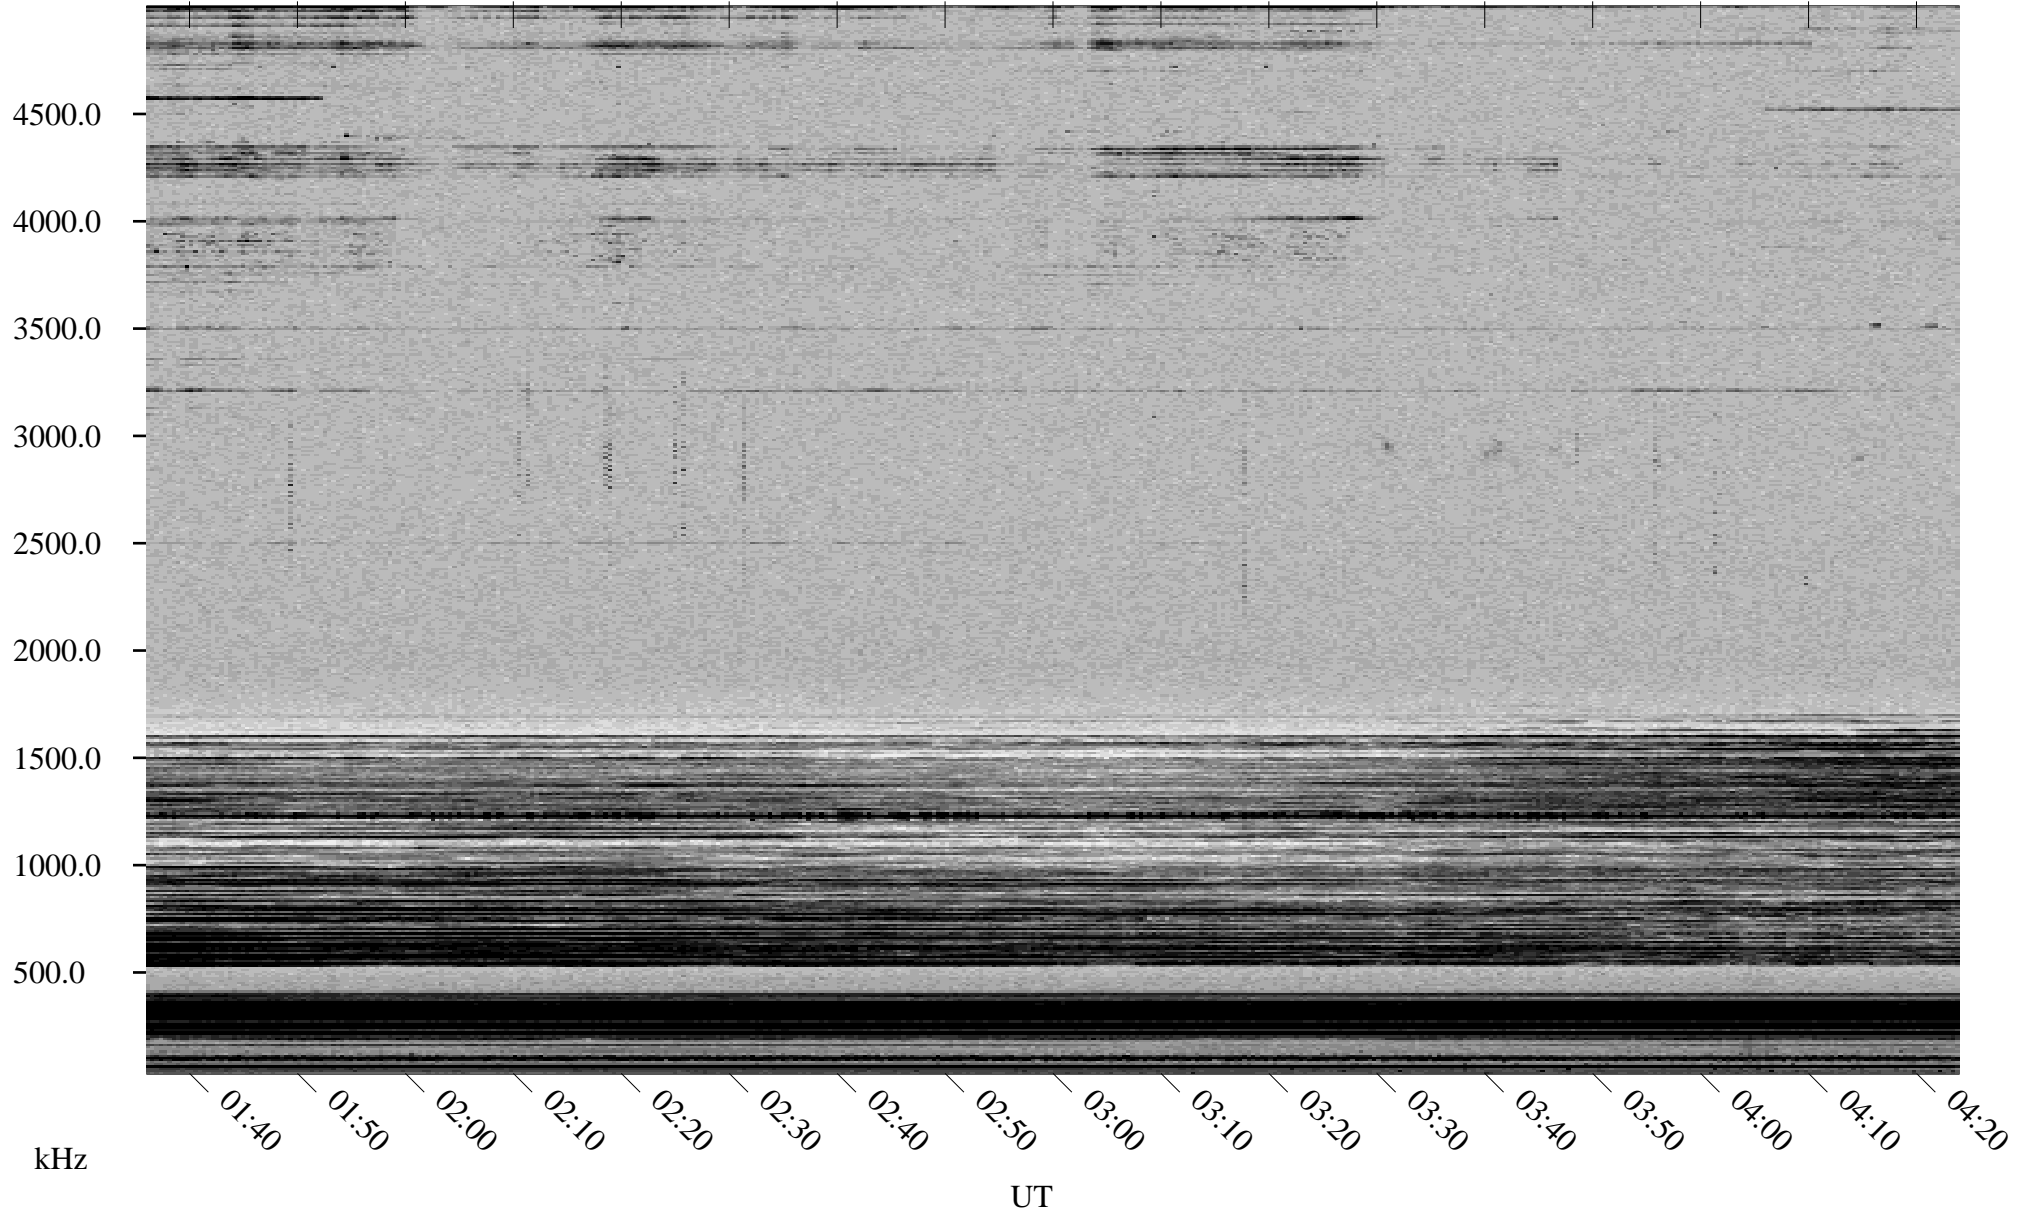

11/06/1998 Churchill, Manitoba

Linear Scale Black = 161 White = 15

ch98310l.r00m max_12

Page 1

11/06/1998 Churchill, Manitoba

Linear Scale Black = 161 White = 15

ch98310l.r00m max_12

Page 2

11/07/1998 Churchill, Manitoba

Linear Scale Black = 161 White = 15

ch98310l.r00m max_12

Page 3

11/07/1998 Churchill, Manitoba

Linear Scale Black = 161 White = 15

ch98310l.r00m max_12

Page 4

11/07/1998 Churchill, Manitoba

Linear Scale Black = 161 White = 15

ch98310l.r00m max_12

Page 5

11/07/1998 Churchill, Manitoba

Linear Scale Black = 161 White = 15

ch98310l.r00m max_12

Page 6

11/07/1998 Churchill, Manitoba

Linear Scale Black = 161 White = 15

ch98310l.r00m max_12

Page 7

11/07/1998 Churchill, Manitoba

Linear Scale Black = 161 White = 15

ch98310l.r00m max_12