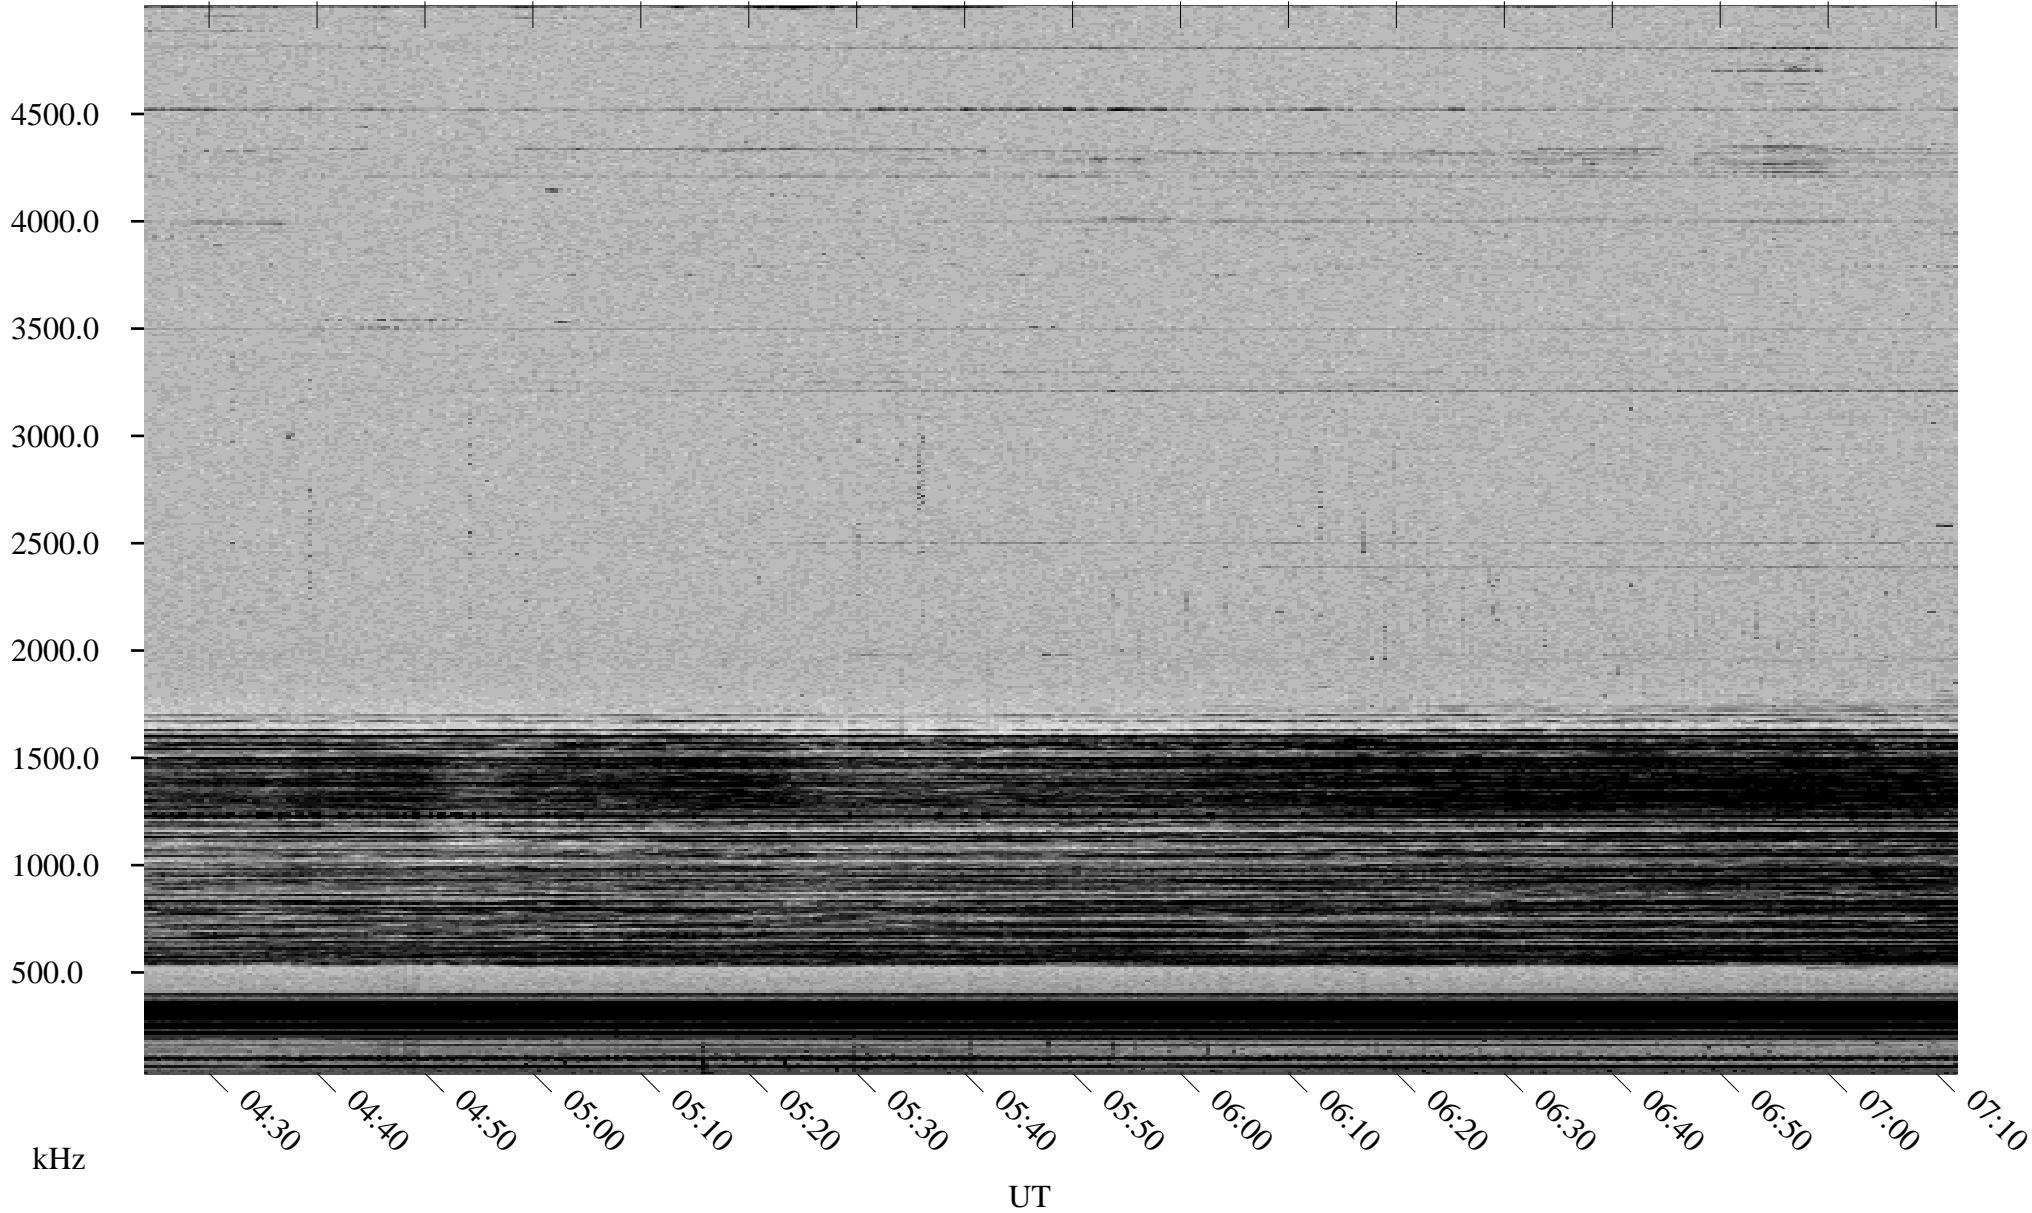

11/06/1998 Churchill, Manitoba

Linear Scale Black = 161 White = 15

ch98310l.r00m max_12

Page 1

11/06/1998 Churchill, Manitoba

Linear Scale Black = 161 White = 15

ch98310l.r00m max_12

Page 2

11/07/1998 Churchill, Manitoba

Linear Scale Black = 161 White = 15

ch98310l.r00m max_12

Page 3

11/07/1998 Churchill, Manitoba

Linear Scale Black = 161 White = 15

ch98310l.r00m max_12

Page 4

11/07/1998 Churchill, Manitoba

Linear Scale Black = 161 White = 15

ch98310l.r00m max_12

Page 5

11/07/1998 Churchill, Manitoba

Linear Scale Black = 161 White = 15

ch98310l.r00m max_12

Page 6

11/07/1998 Churchill, Manitoba

Linear Scale Black = 161 White = 15

ch98310l.r00m max_12

Page 7

11/07/1998 Churchill, Manitoba

Linear Scale Black = 161 White = 15

ch98310l.r00m max_12