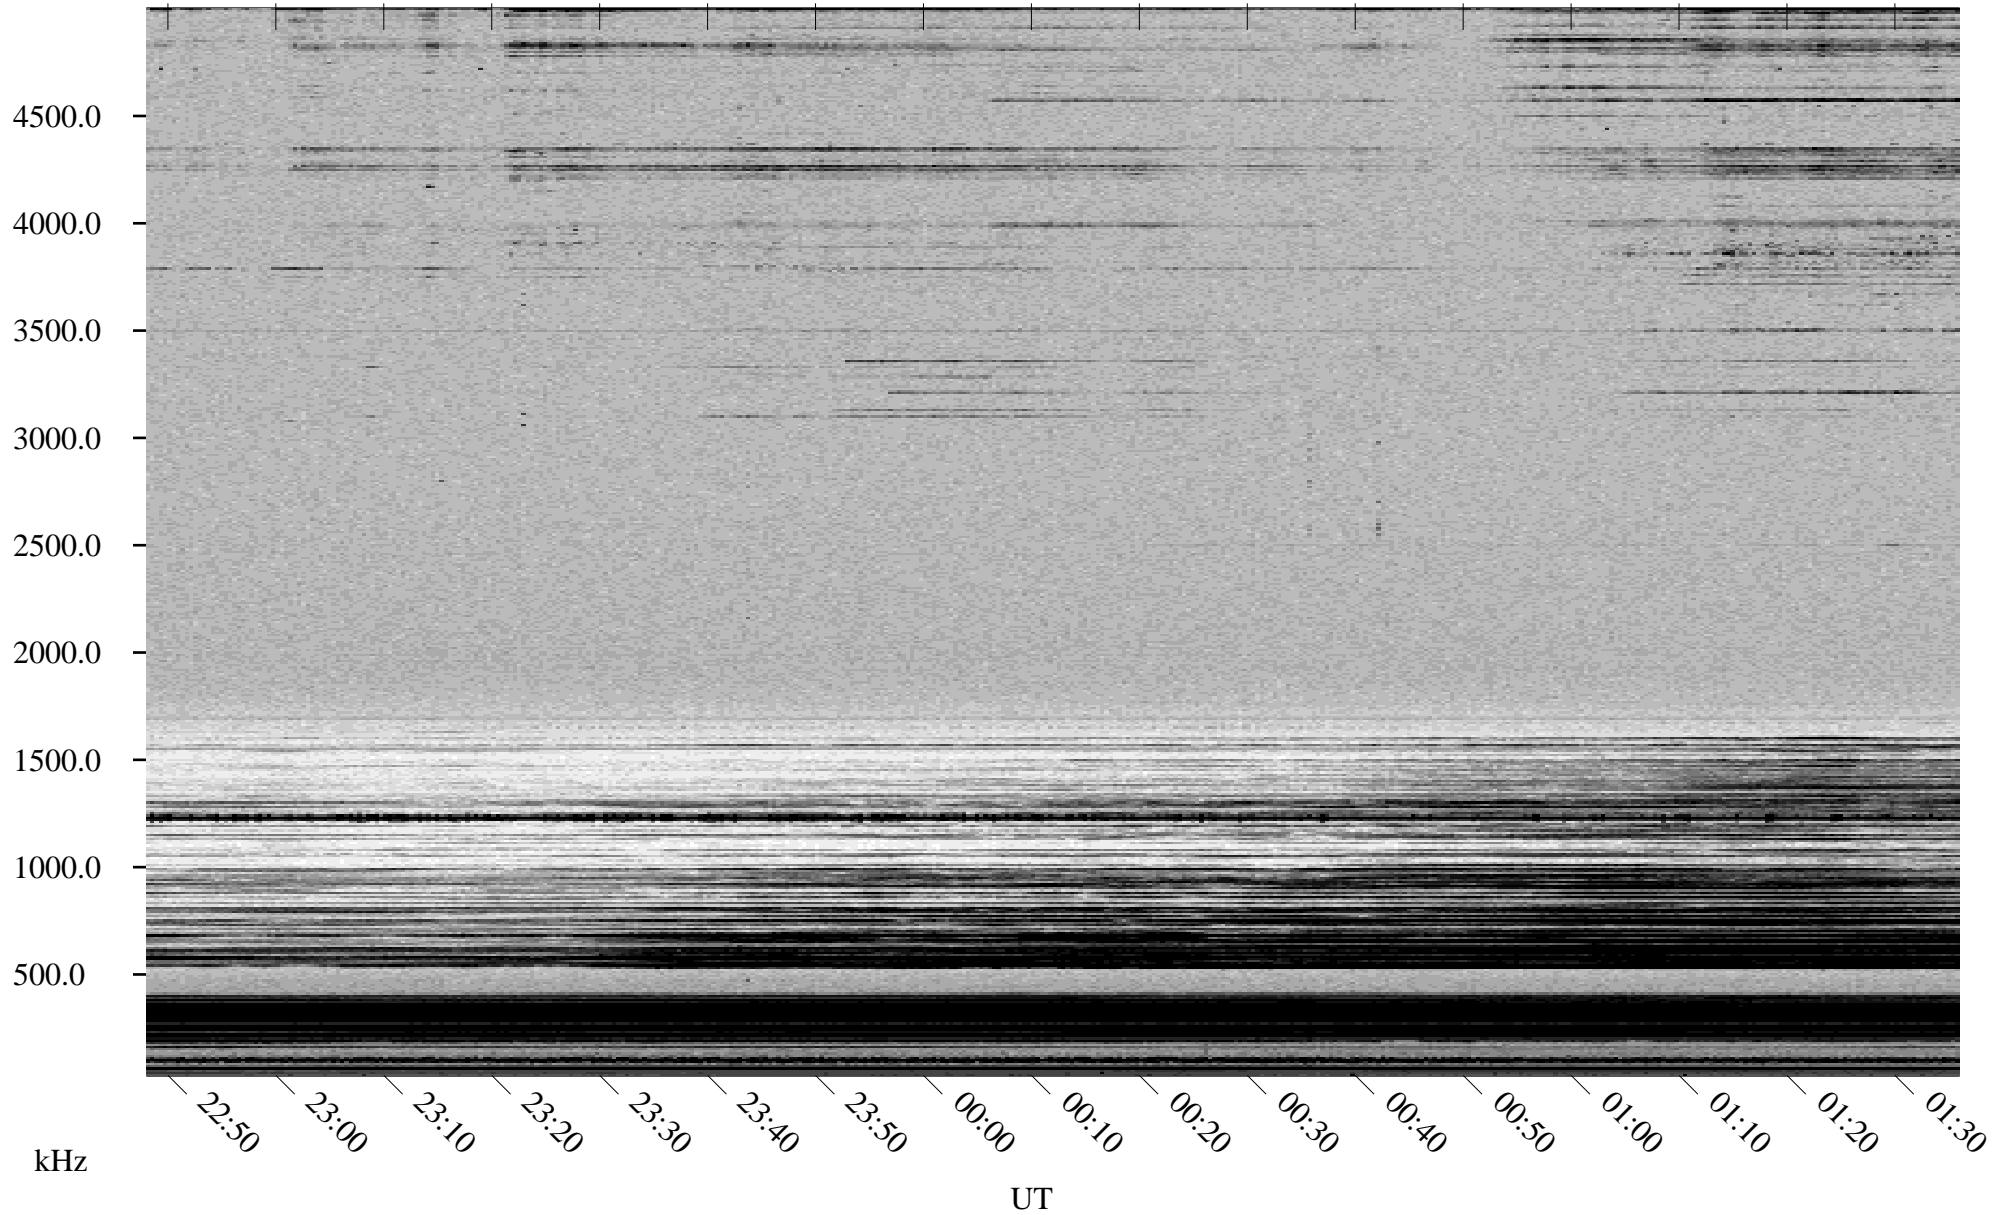

11/06/1998 Churchill, Manitoba

Linear Scale Black = 161 White = 15

ch98310l.r00m max_12

Page 1

11/06/1998 Churchill, Manitoba

Linear Scale Black = 161 White = 15

ch98310l.r00m max_12

Page 2

11/07/1998 Churchill, Manitoba

Linear Scale Black = 161 White = 15

ch98310l.r00m max_12

Page 3

11/07/1998 Churchill, Manitoba

Linear Scale Black = 161 White = 15

ch98310l.r00m max_12

Page 4

11/07/1998 Churchill, Manitoba

Linear Scale Black = 161 White = 15

ch98310l.r00m max_12

Page 5

11/07/1998 Churchill, Manitoba

Linear Scale Black = 161 White = 15

ch98310l.r00m max_12

Page 6

11/07/1998 Churchill, Manitoba

Linear Scale Black = 161 White = 15

ch98310l.r00m max_12

Page 7

11/07/1998 Churchill, Manitoba

Linear Scale Black = 161 White = 15

ch98310l.r00m max_12