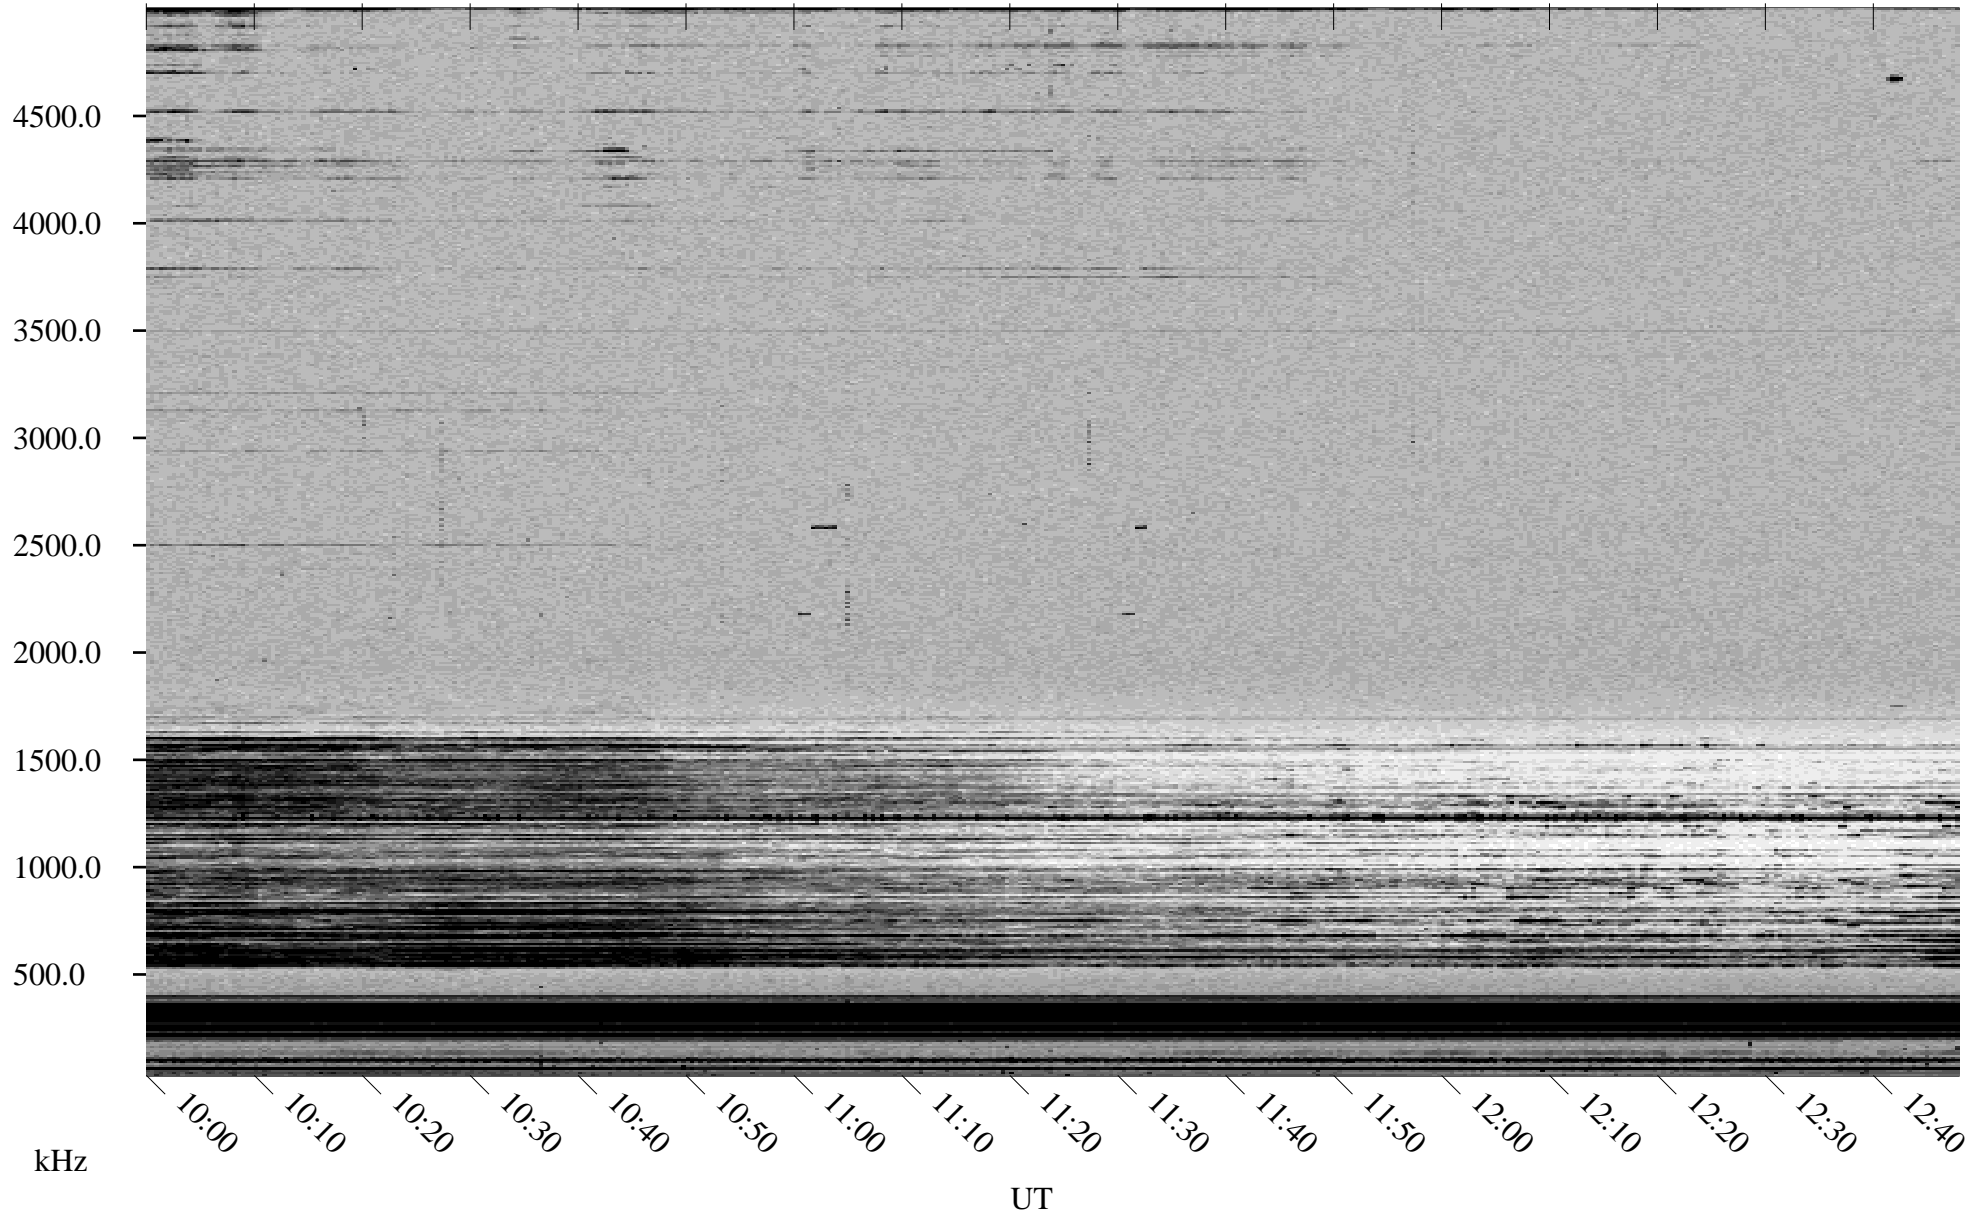

11/06/1998 Churchill, Manitoba

Linear Scale Black = 161 White = 15

ch98310l.r00m max_12

Page 1

11/06/1998 Churchill, Manitoba

Linear Scale Black = 161 White = 15

ch98310l.r00m max_12

Page 2

11/07/1998 Churchill, Manitoba

Linear Scale Black = 161 White = 15

ch98310l.r00m max_12

Page 3

11/07/1998 Churchill, Manitoba

Linear Scale Black = 161 White = 15

ch98310l.r00m max_12

Page 4

11/07/1998 Churchill, Manitoba

Linear Scale Black = 161 White = 15

ch98310l.r00m max_12

Page 5

11/07/1998 Churchill, Manitoba

Linear Scale Black = 161 White = 15

ch98310l.r00m max_12

Page 6

11/07/1998 Churchill, Manitoba

Linear Scale Black = 161 White = 15

ch98310l.r00m max_12

Page 7

11/07/1998 Churchill, Manitoba

Linear Scale Black = 161 White = 15

ch98310l.r00m max_12