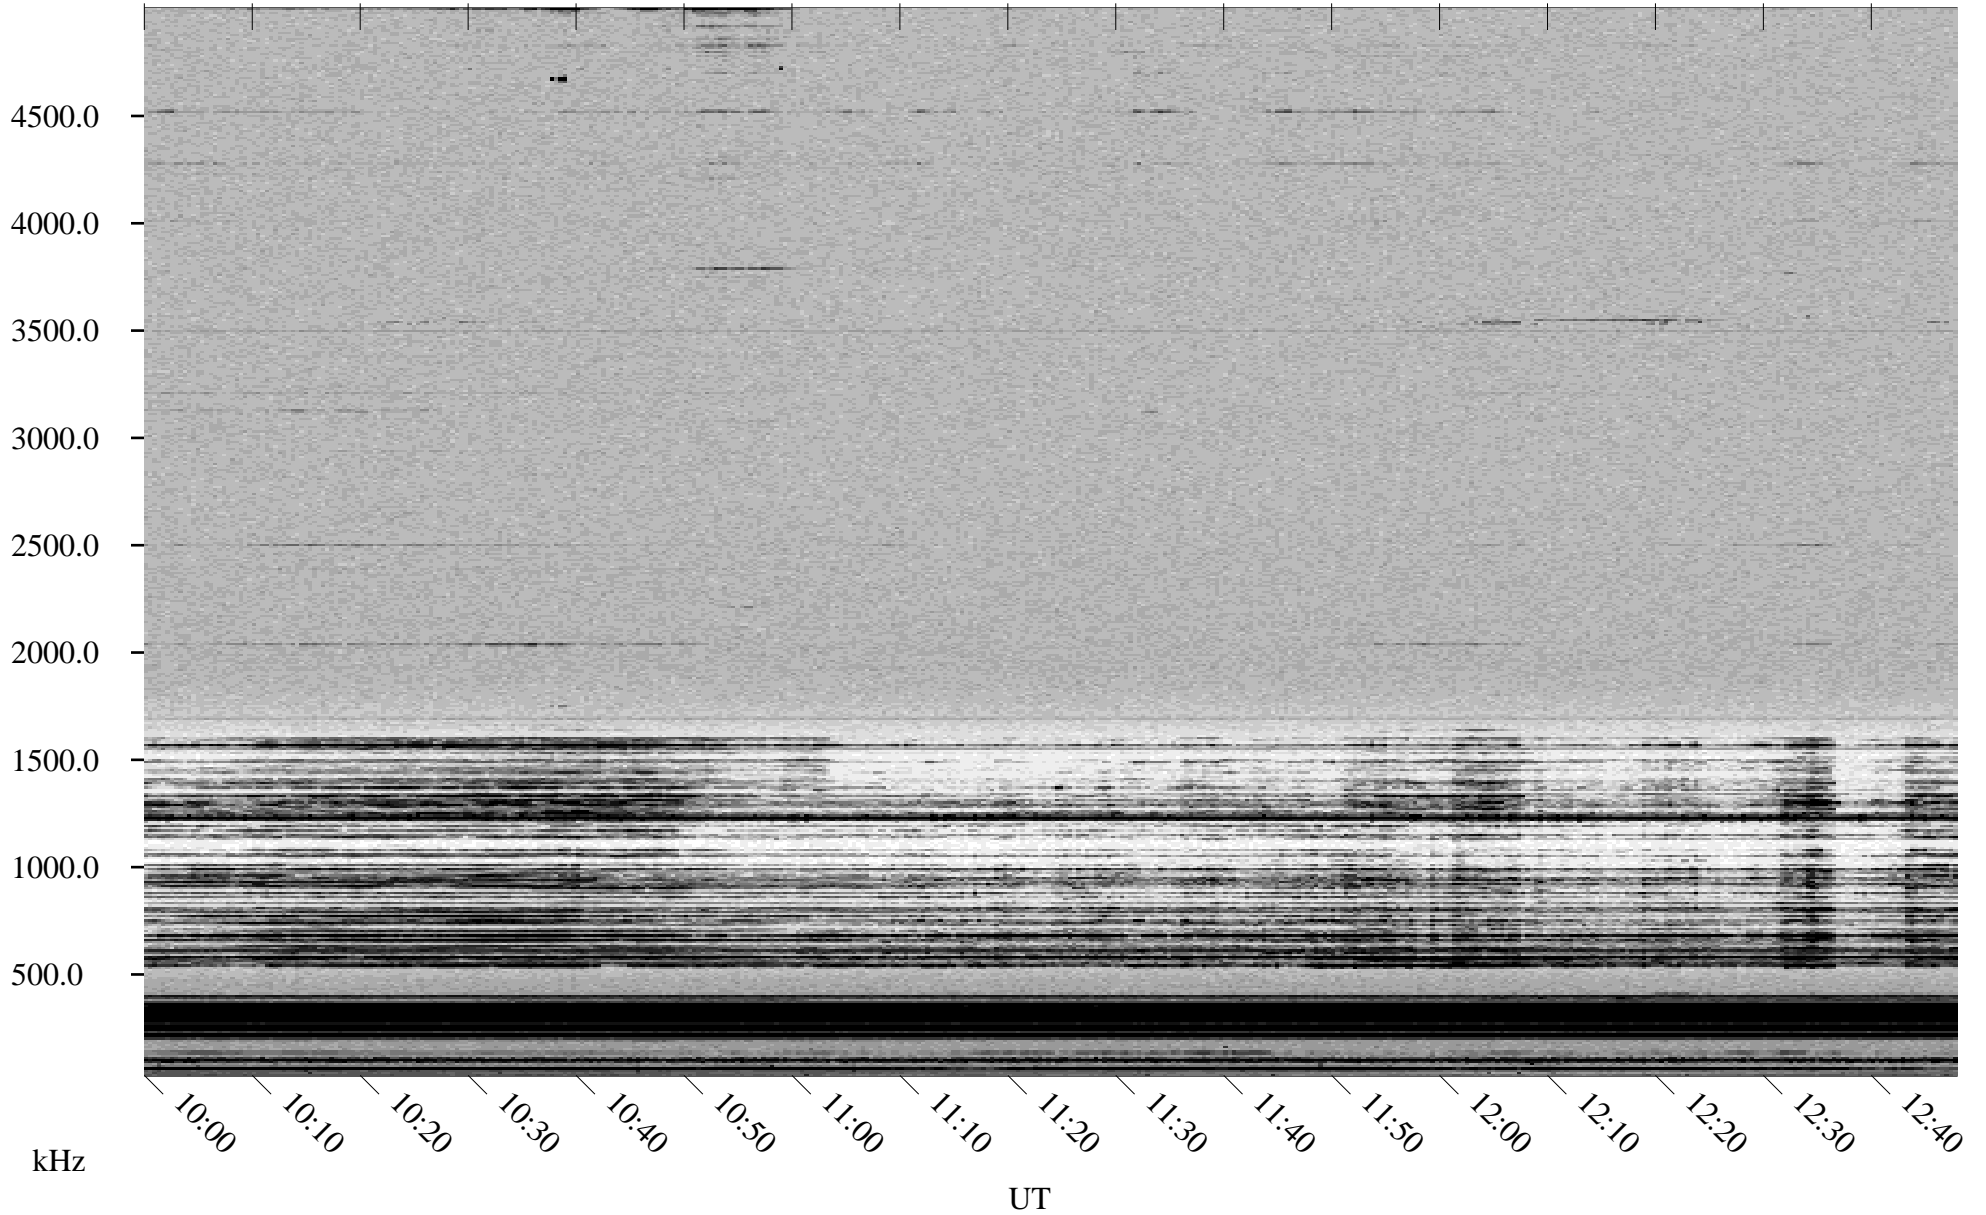

11/07/1998 Churchill, Manitoba

Linear Scale Black = 161 White = 15

ch98311l.r00m max_12

Page 1

11/07/1998 Churchill, Manitoba

Linear Scale Black = 161 White = 15

ch98311l.r00m max_12

Page 2

11/08/1998 Churchill, Manitoba

Linear Scale Black = 161 White = 15

ch983111.r00m max_12

Page 3

11/08/1998 Churchill, Manitoba

Linear Scale Black = 161 White = 15

ch983111.r00m max_12

Page 4

11/08/1998 Churchill, Manitoba

Linear Scale Black = 161 White = 15

ch983111.r00m max_12

Page 5

11/08/1998 Churchill, Manitoba

Linear Scale Black = 161 White = 15

ch983111.r00m max_12

Page 6

11/08/1998 Churchill, Manitoba

Linear Scale Black = 161 White = 15

ch983111.r00m max_12

Page 7

11/08/1998 Churchill, Manitoba

Linear Scale Black = 161 White = 15

ch983111.r00m max_12

Page 8