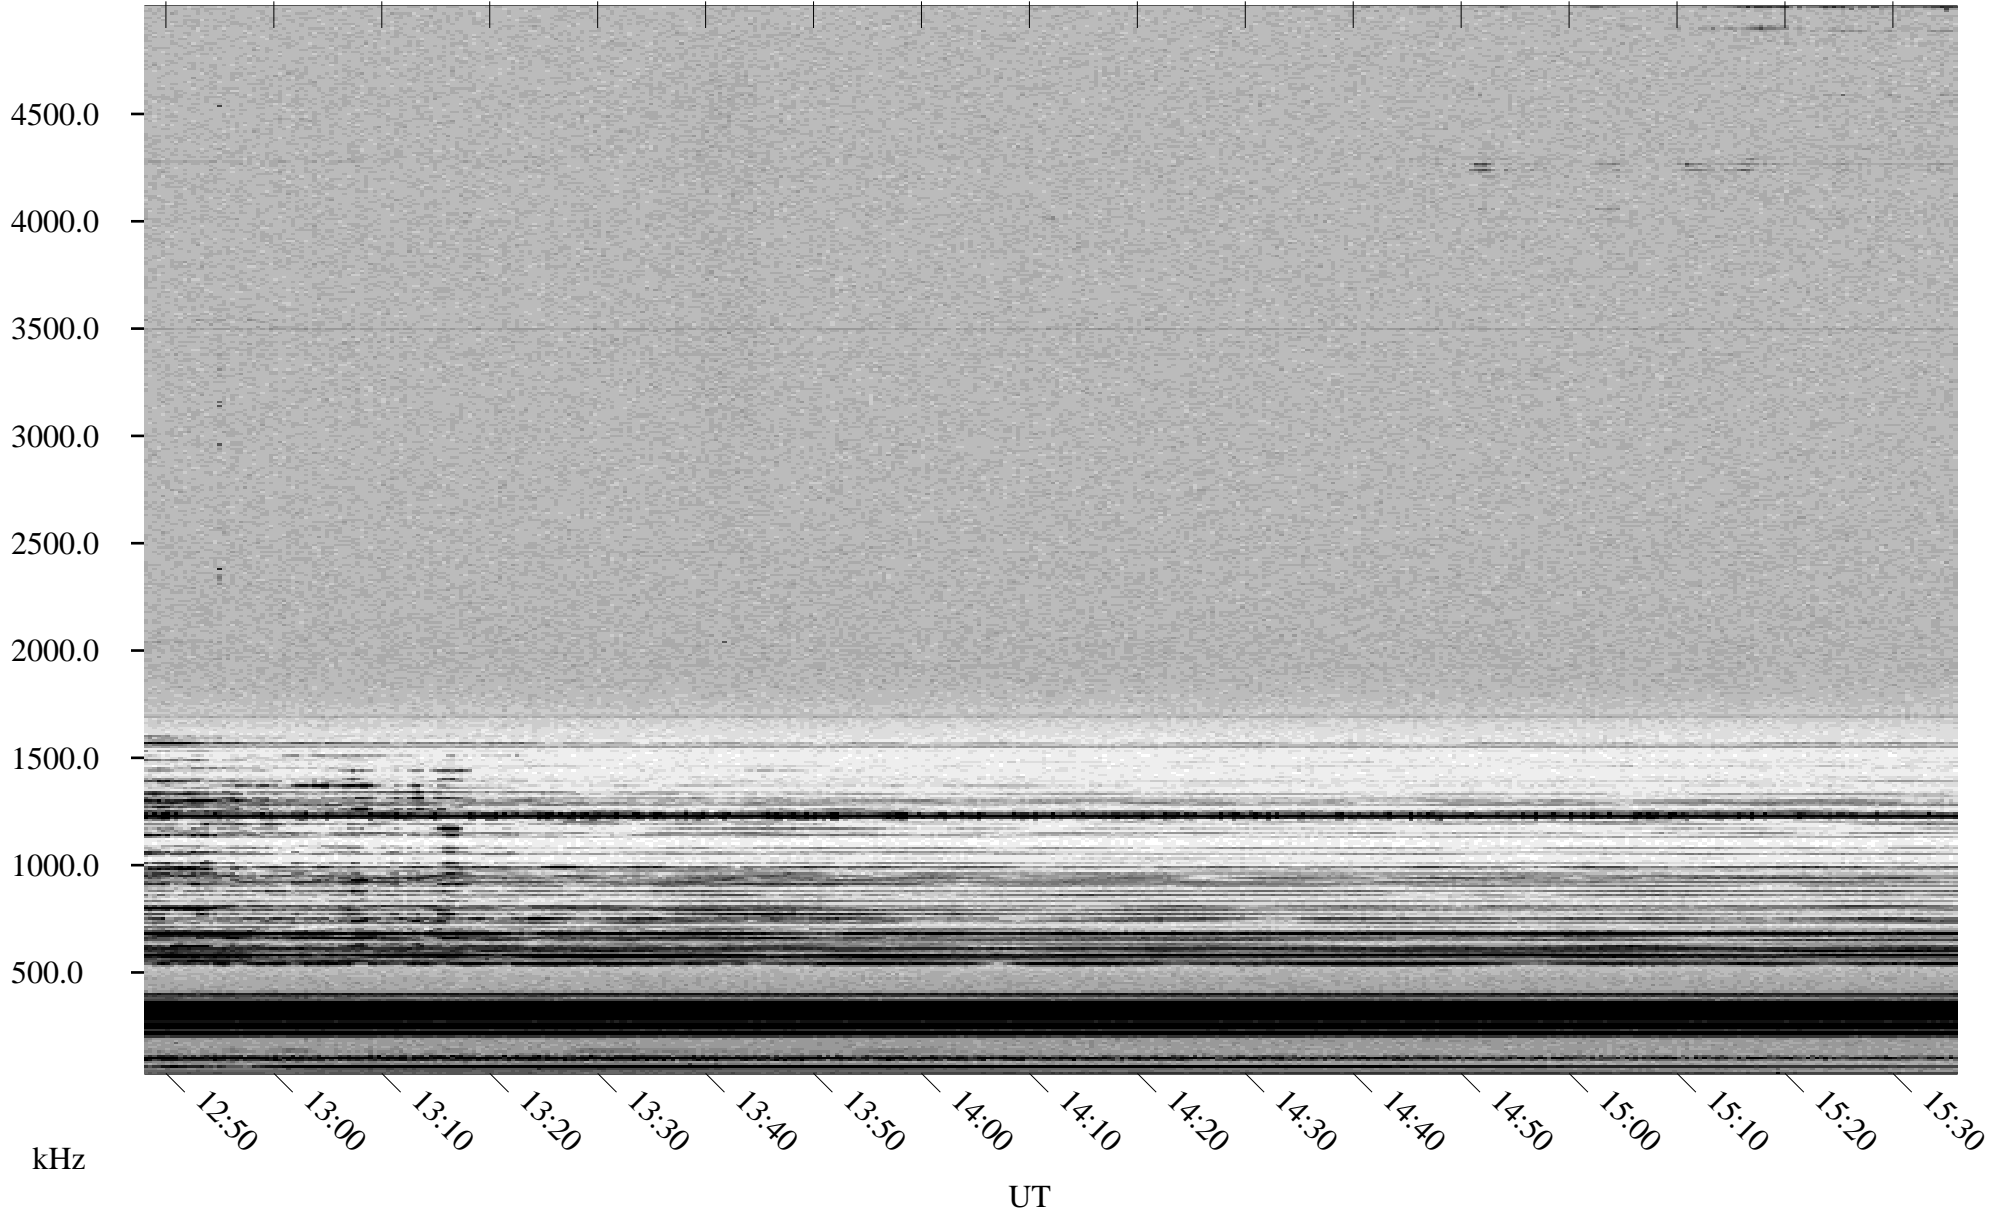

11/07/1998 Churchill, Manitoba

Linear Scale Black = 161 White = 15

ch98311l.r00m max_12

Page 1

11/07/1998 Churchill, Manitoba

Linear Scale Black = 161 White = 15

ch98311l.r00m max_12

Page 2

11/08/1998 Churchill, Manitoba

Linear Scale Black = 161 White = 15

ch983111.r00m max_12

Page 3

11/08/1998 Churchill, Manitoba

Linear Scale Black = 161 White = 15

ch983111.r00m max_12

Page 4

11/08/1998 Churchill, Manitoba

Linear Scale Black = 161 White = 15

ch983111.r00m max_12

Page 5

11/08/1998 Churchill, Manitoba

Linear Scale Black = 161 White = 15

ch983111.r00m max_12

Page 6

11/08/1998 Churchill, Manitoba

Linear Scale Black = 161 White = 15

ch983111.r00m max_12

Page 7

11/08/1998 Churchill, Manitoba

Linear Scale Black = 161 White = 15

ch983111.r00m max_12

Page 8