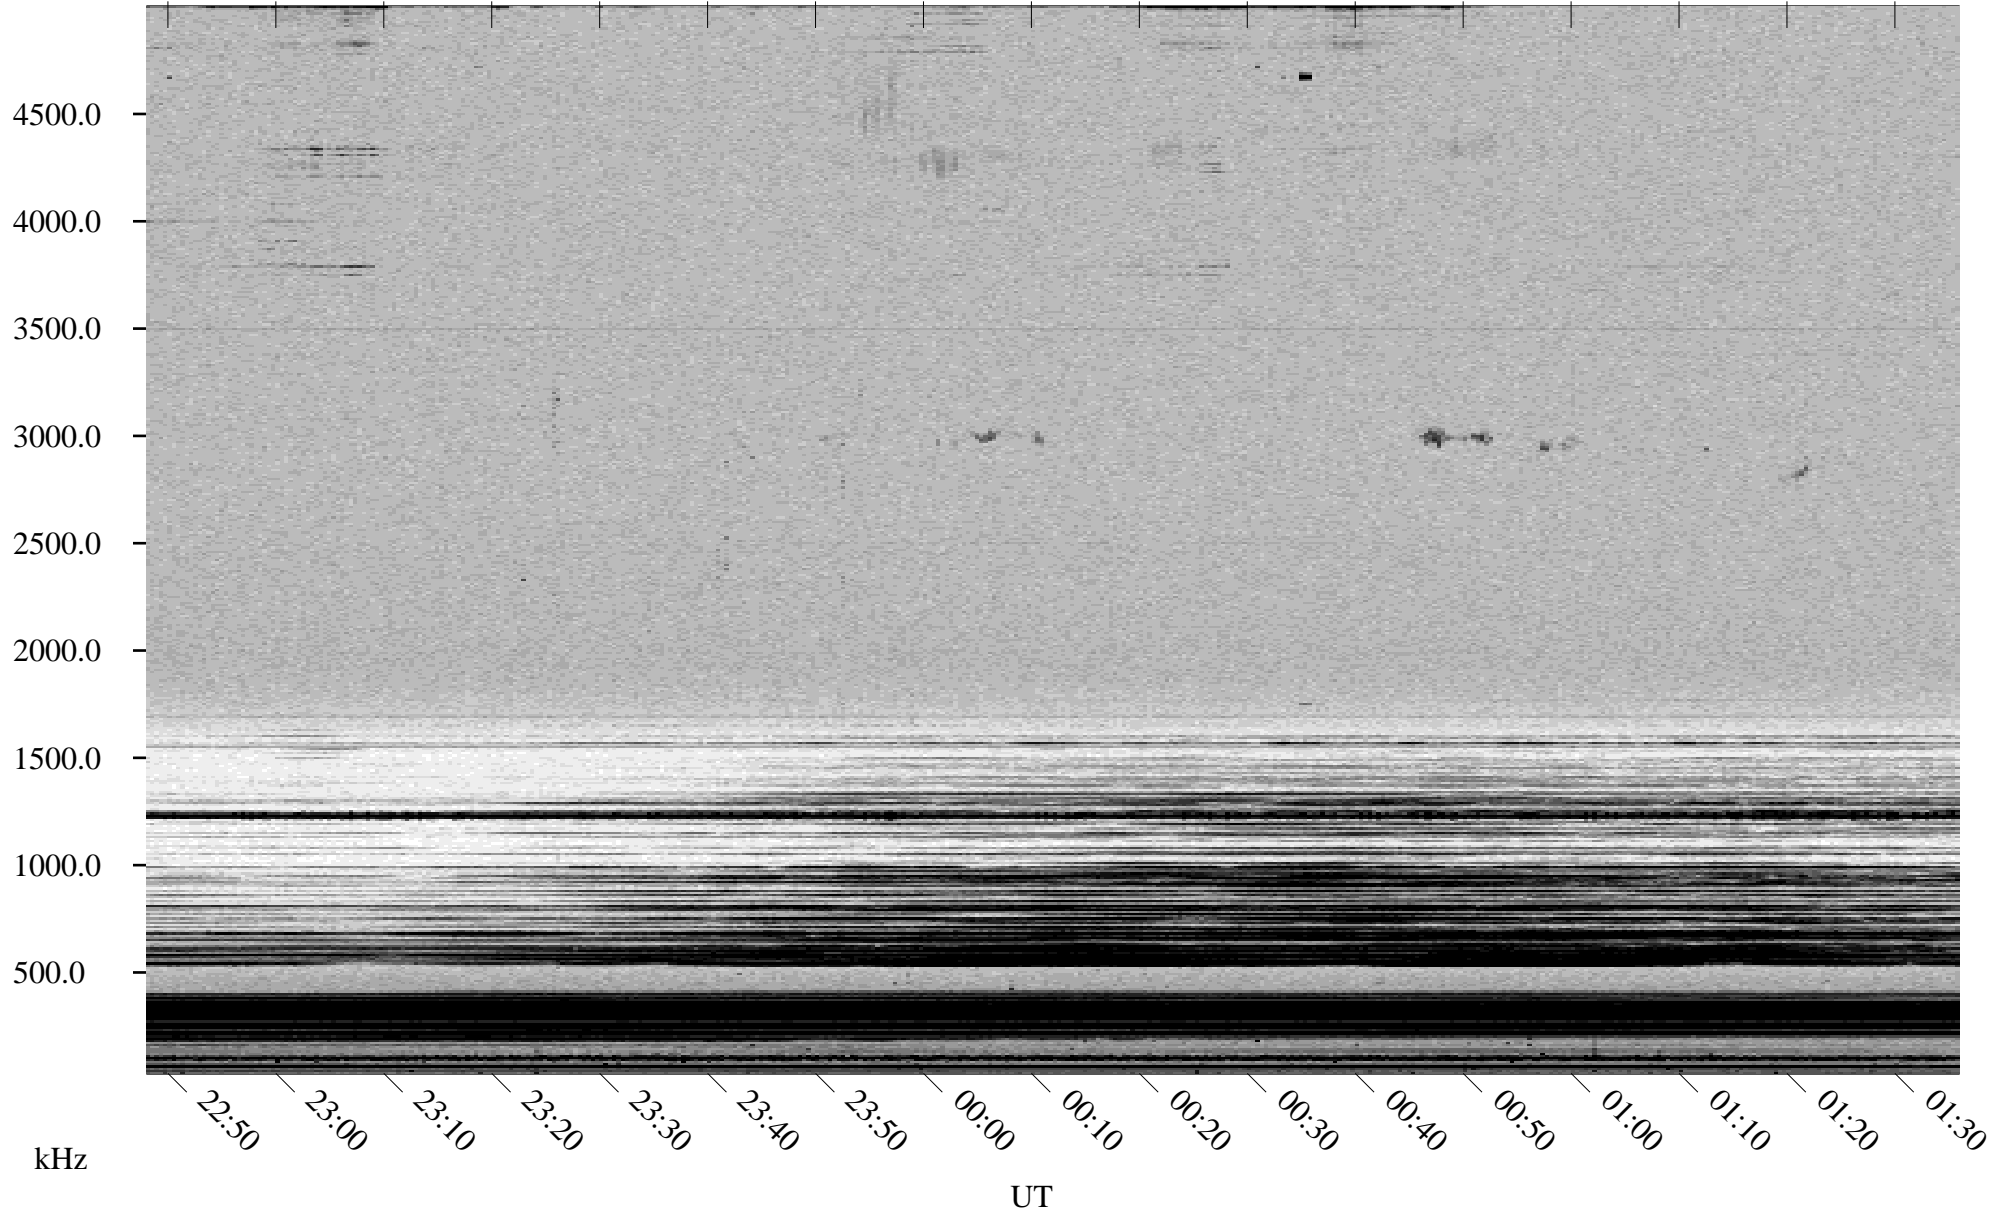

11/07/1998 Churchill, Manitoba

Linear Scale Black = 161 White = 15

ch98311l.r00m max_12

Page 1

11/07/1998 Churchill, Manitoba

Linear Scale Black = 161 White = 15

ch98311l.r00m max_12

Page 2

11/08/1998 Churchill, Manitoba

Linear Scale Black = 161 White = 15

ch983111.r00m max_12

Page 3

11/08/1998 Churchill, Manitoba

Linear Scale Black = 161 White = 15

ch983111.r00m max_12

Page 4

11/08/1998 Churchill, Manitoba

Linear Scale Black = 161 White = 15

ch983111.r00m max_12

Page 5

11/08/1998 Churchill, Manitoba

Linear Scale Black = 161 White = 15

ch983111.r00m max_12

Page 6

11/08/1998 Churchill, Manitoba

Linear Scale Black = 161 White = 15

ch983111.r00m max_12

Page 7

11/08/1998 Churchill, Manitoba

Linear Scale Black = 161 White = 15

ch983111.r00m max_12

Page 8