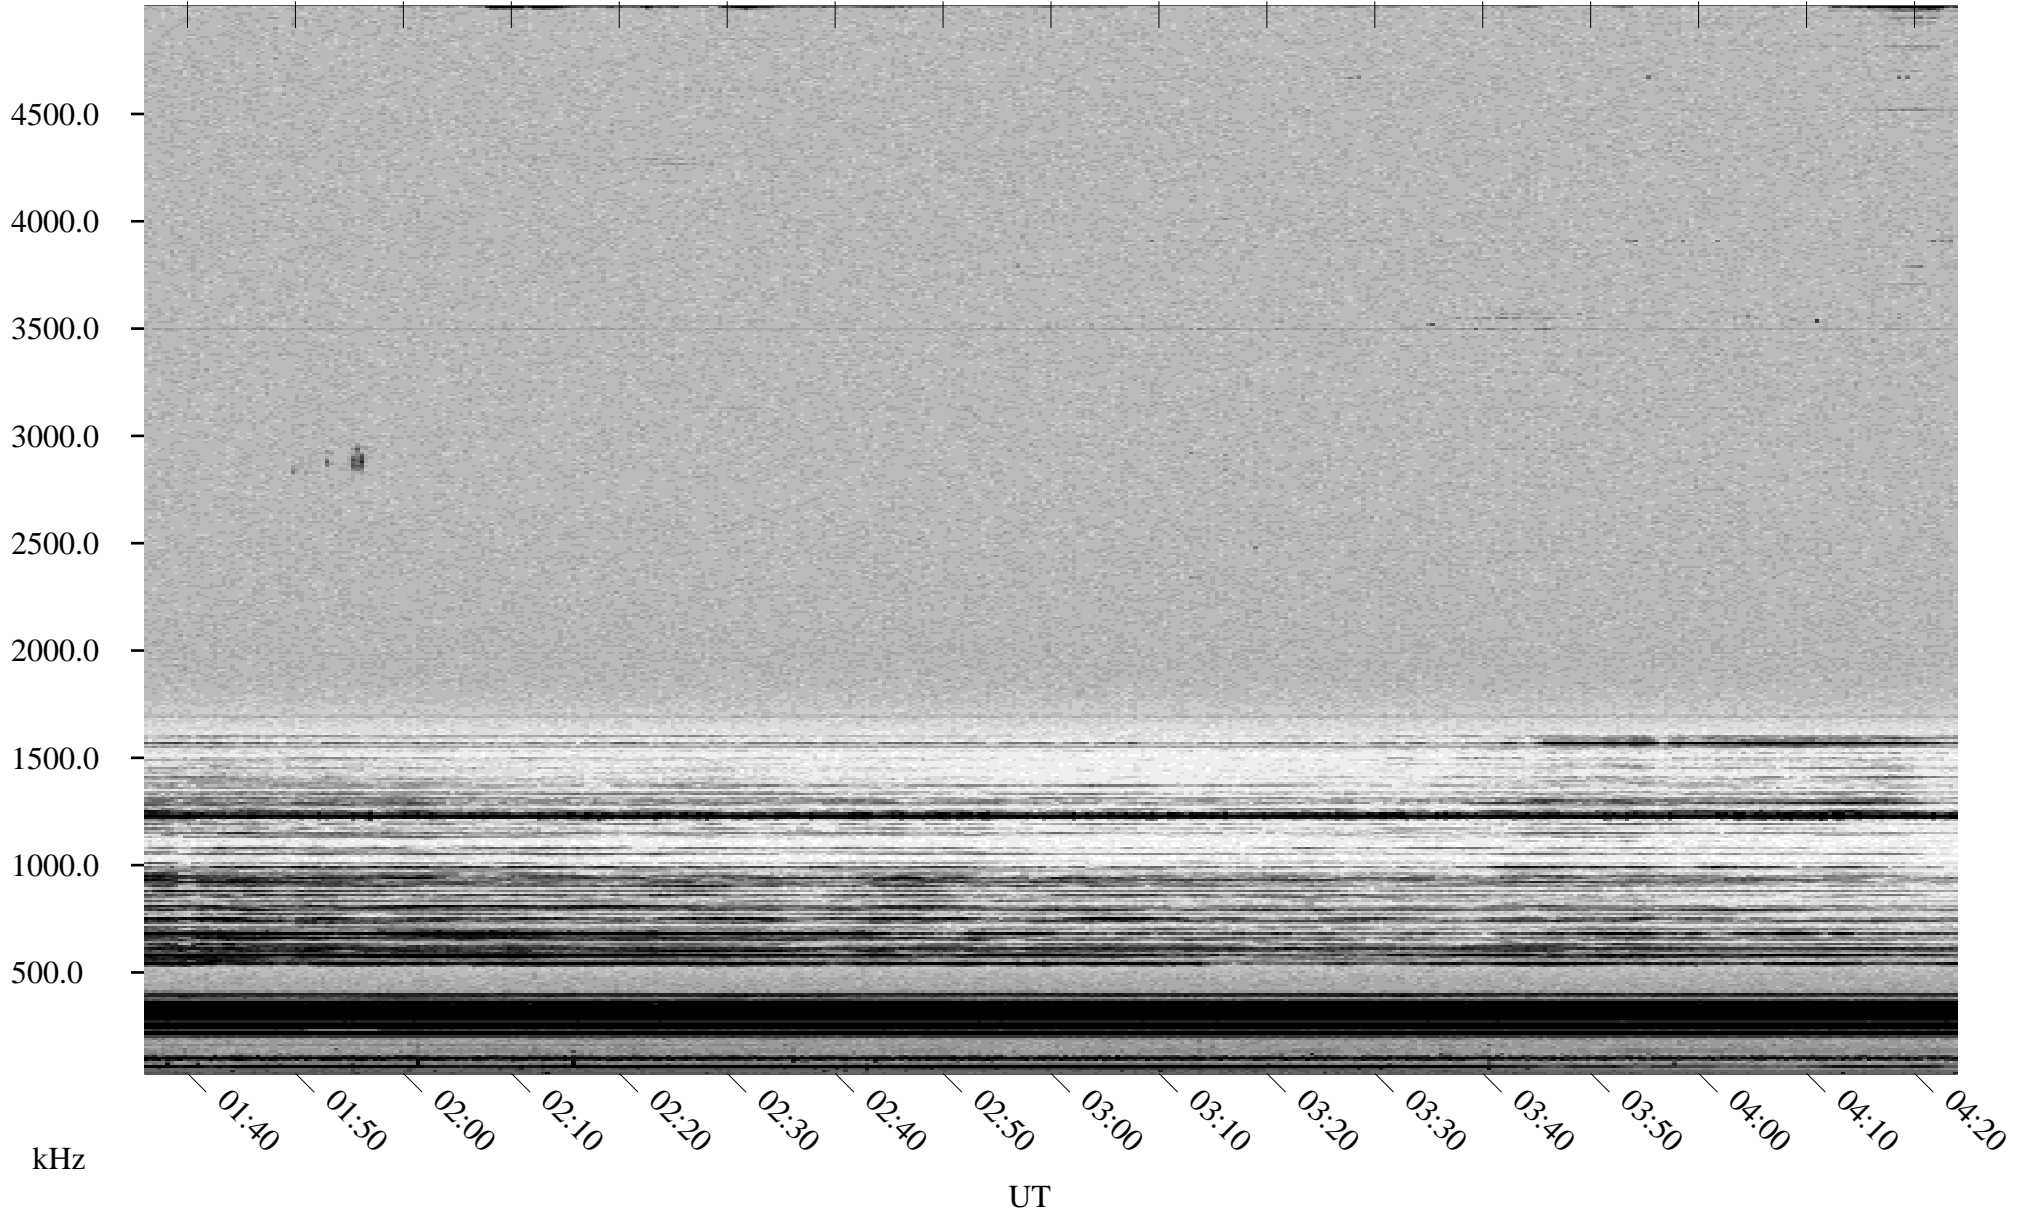

11/07/1998 Churchill, Manitoba

Linear Scale Black = 161 White = 15

ch98311l.r00m max_12

Page 1

11/07/1998 Churchill, Manitoba

Linear Scale Black = 161 White = 15

ch98311l.r00m max_12

Page 2

11/08/1998 Churchill, Manitoba

Linear Scale Black = 161 White = 15

ch983111.r00m max_12

Page 3

11/08/1998 Churchill, Manitoba

Linear Scale Black = 161 White = 15

ch983111.r00m max_12

Page 4

11/08/1998 Churchill, Manitoba

Linear Scale Black = 161 White = 15

ch983111.r00m max_12

Page 5

11/08/1998 Churchill, Manitoba

Linear Scale Black = 161 White = 15

ch983111.r00m max_12

Page 6

11/08/1998 Churchill, Manitoba

Linear Scale Black = 161 White = 15

ch983111.r00m max_12

Page 7

11/08/1998 Churchill, Manitoba

Linear Scale Black = 161 White = 15

ch983111.r00m max_12

Page 8