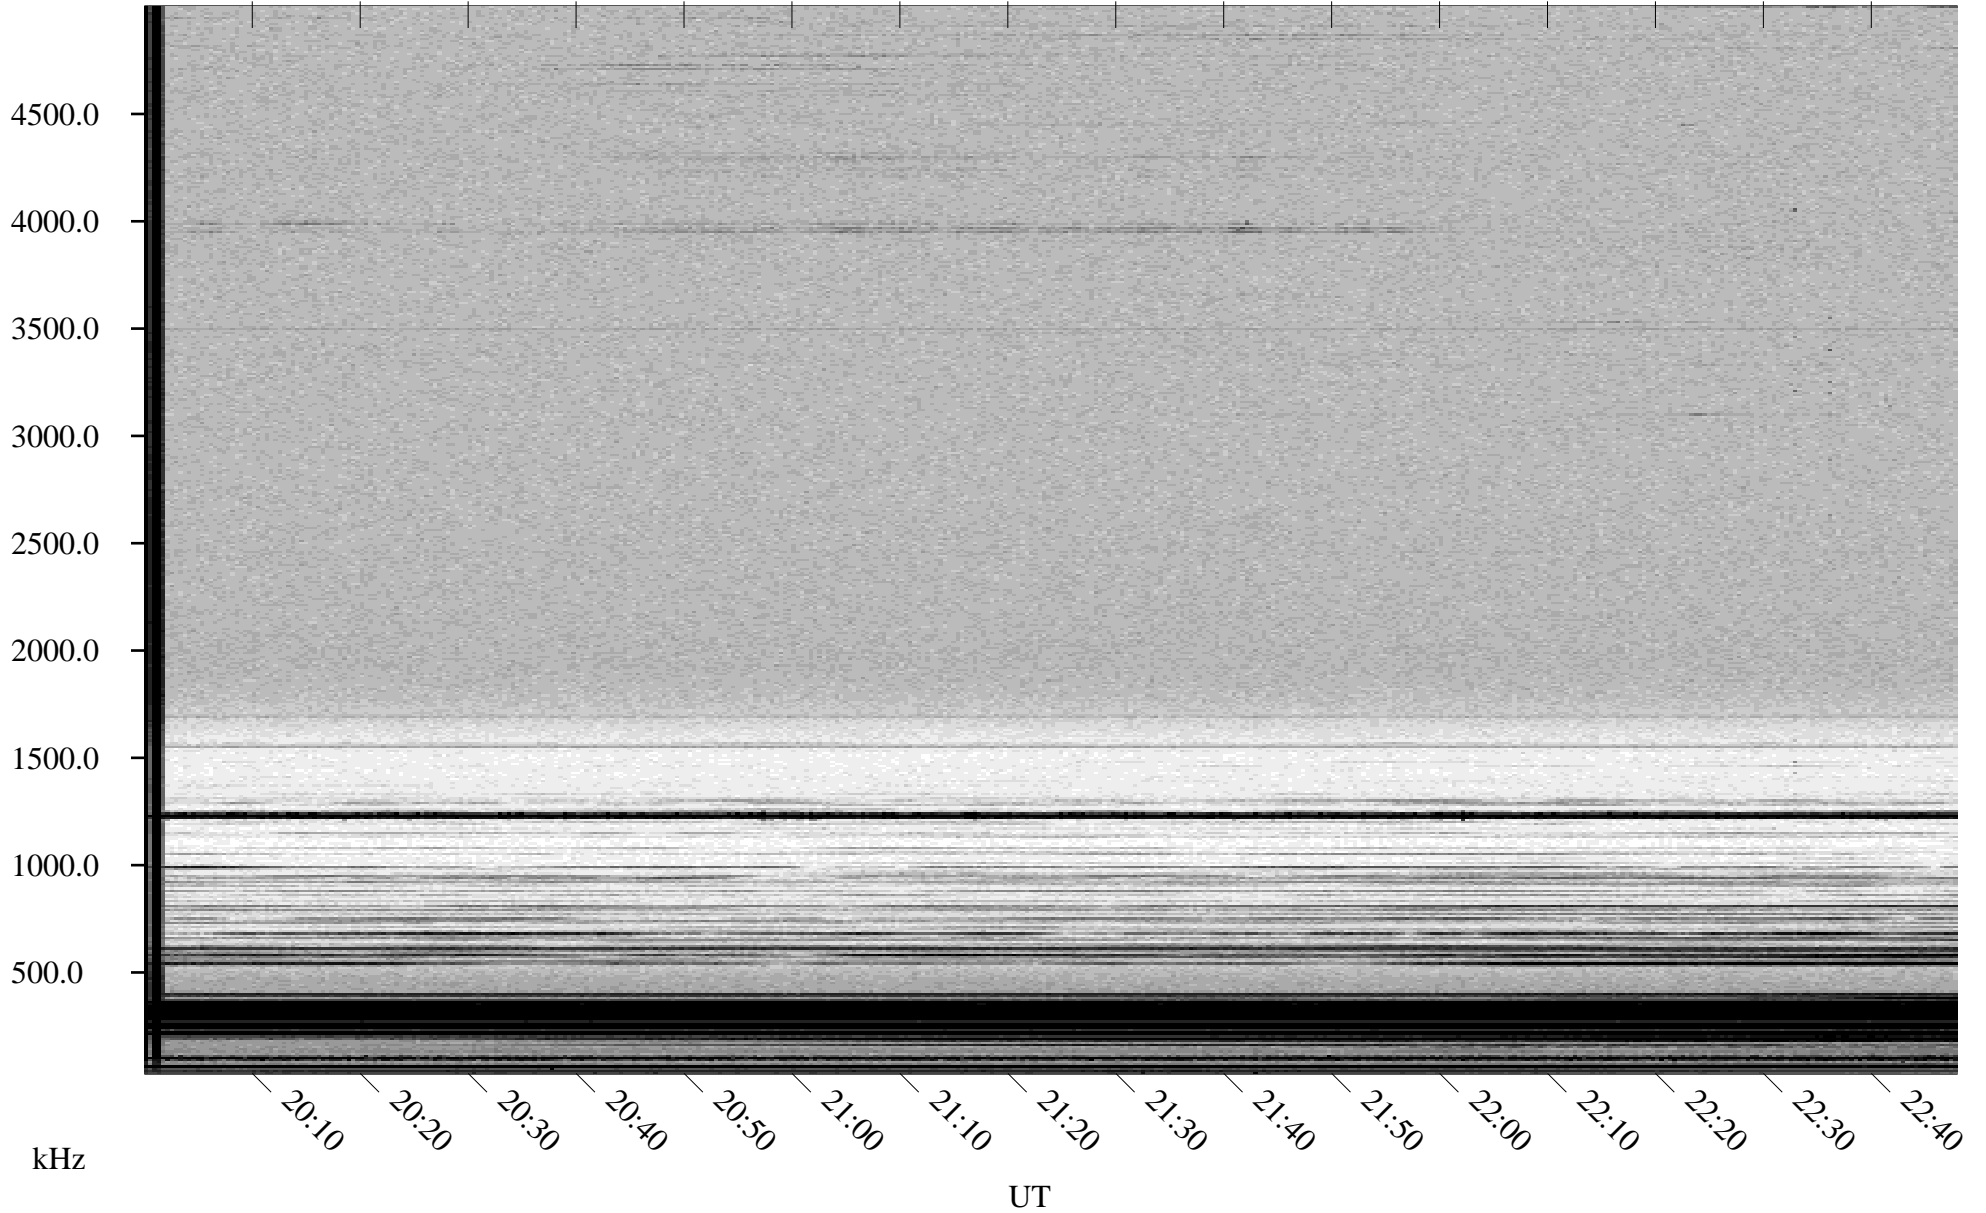

11/07/1998 Churchill, Manitoba

Linear Scale Black = 161 White = 15

ch98311l.r00m max_12

Page 1

11/07/1998 Churchill, Manitoba

Linear Scale Black = 161 White = 15

ch98311l.r00m max_12

Page 2

11/08/1998 Churchill, Manitoba

Linear Scale Black = 161 White = 15

ch983111.r00m max_12

Page 3

11/08/1998 Churchill, Manitoba

Linear Scale Black = 161 White = 15

ch983111.r00m max_12

Page 4

11/08/1998 Churchill, Manitoba

Linear Scale Black = 161 White = 15

ch983111.r00m max_12

Page 5

11/08/1998 Churchill, Manitoba

Linear Scale Black = 161 White = 15

ch983111.r00m max_12

Page 6

11/08/1998 Churchill, Manitoba

Linear Scale Black = 161 White = 15

ch983111.r00m max_12

Page 7

11/08/1998 Churchill, Manitoba

Linear Scale Black = 161 White = 15

ch983111.r00m max_12

Page 8