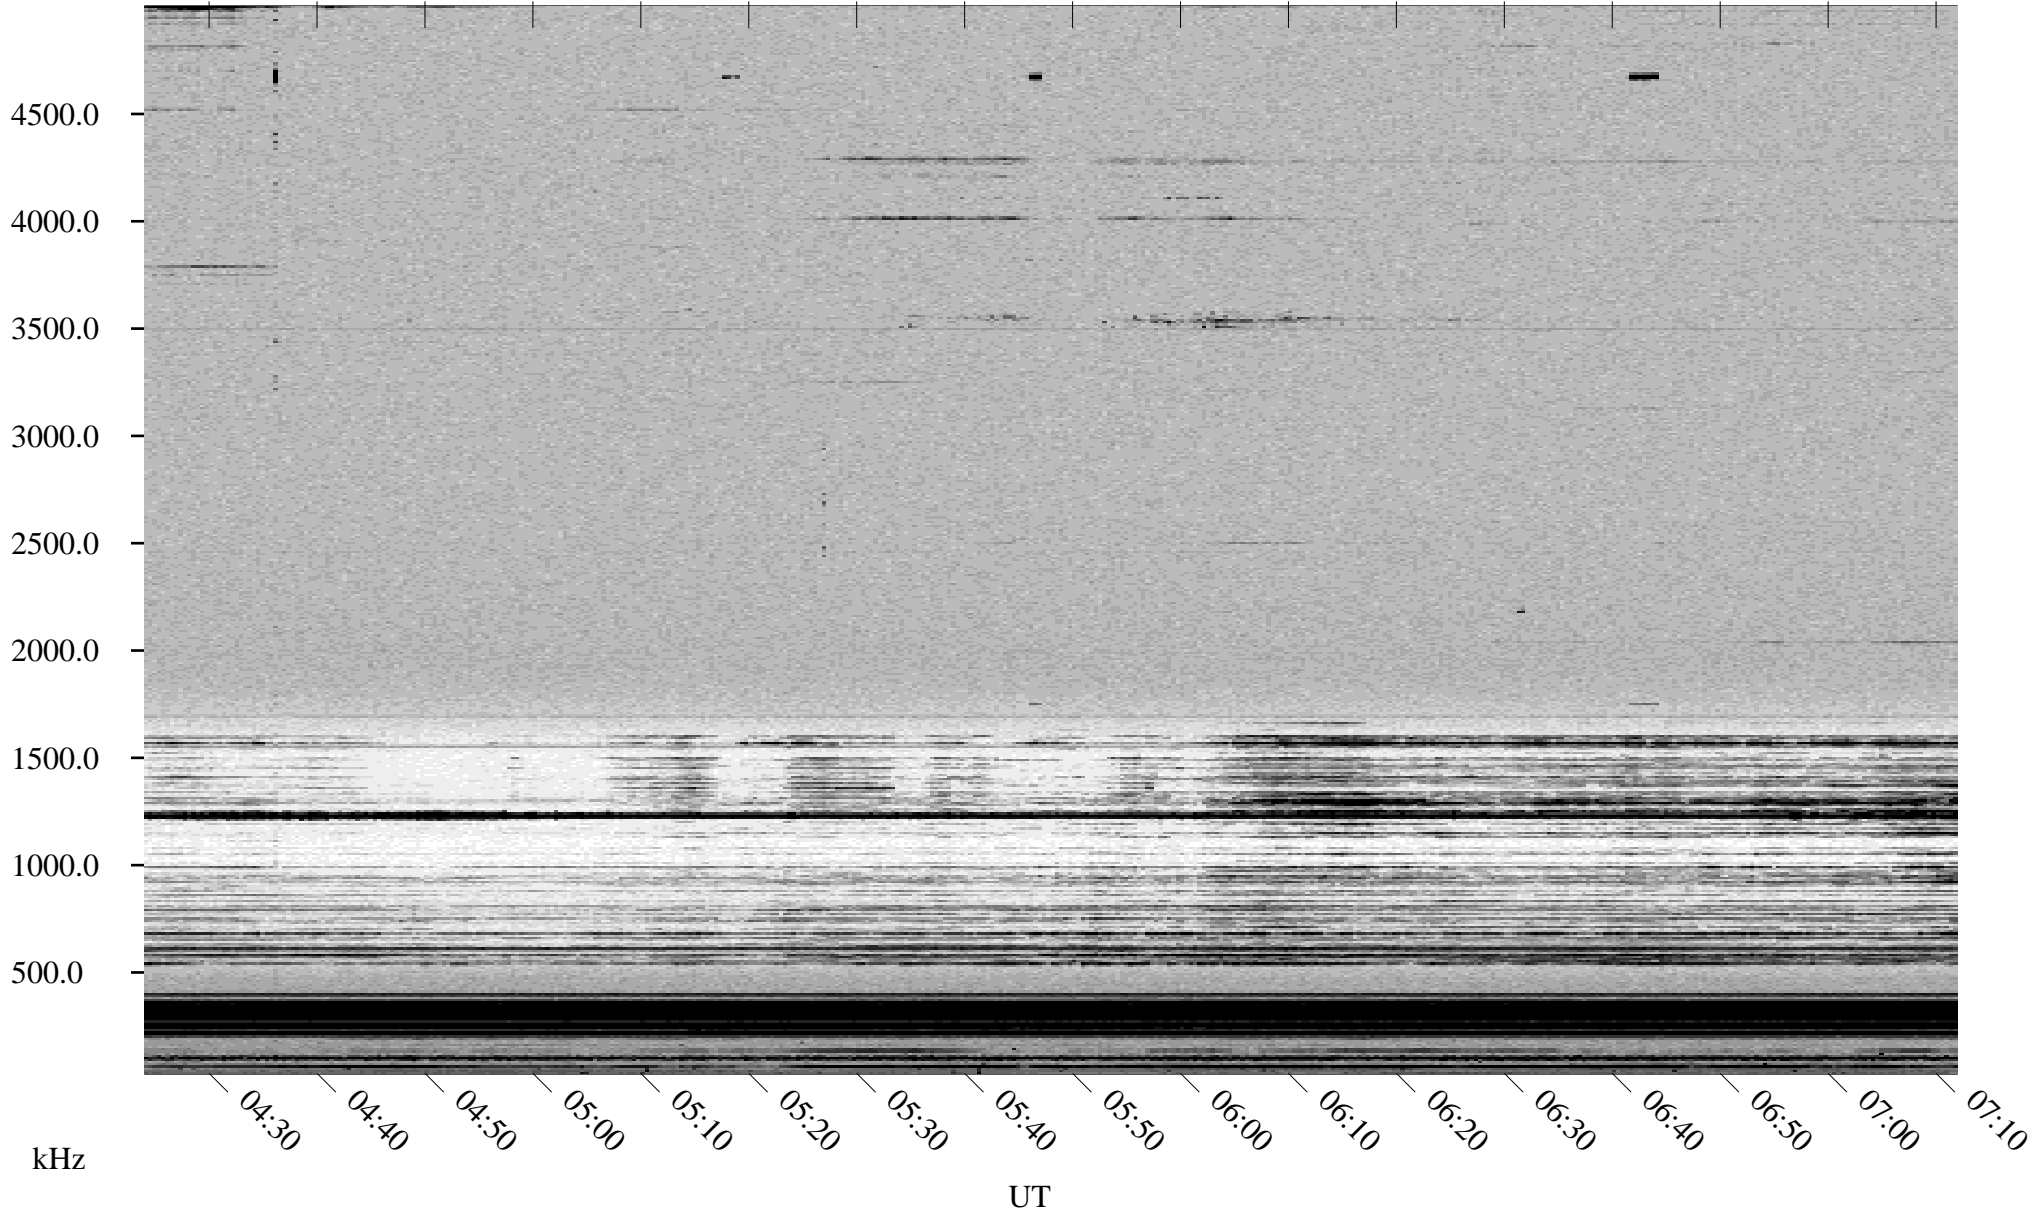

11/07/1998 Churchill, Manitoba

Linear Scale Black = 161 White = 15

ch98311l.r00m max_12

Page 1

11/07/1998 Churchill, Manitoba

Linear Scale Black = 161 White = 15

ch98311l.r00m max_12

Page 2

11/08/1998 Churchill, Manitoba

Linear Scale Black = 161 White = 15

ch983111.r00m max_12

Page 3

11/08/1998 Churchill, Manitoba

Linear Scale Black = 161 White = 15

ch983111.r00m max_12

Page 4

11/08/1998 Churchill, Manitoba

Linear Scale Black = 161 White = 15

ch983111.r00m max_12

Page 5

11/08/1998 Churchill, Manitoba

Linear Scale Black = 161 White = 15

ch983111.r00m max_12

Page 6

11/08/1998 Churchill, Manitoba

Linear Scale Black = 161 White = 15

ch983111.r00m max_12

Page 7

11/08/1998 Churchill, Manitoba

Linear Scale Black = 161 White = 15

ch983111.r00m max_12

Page 8