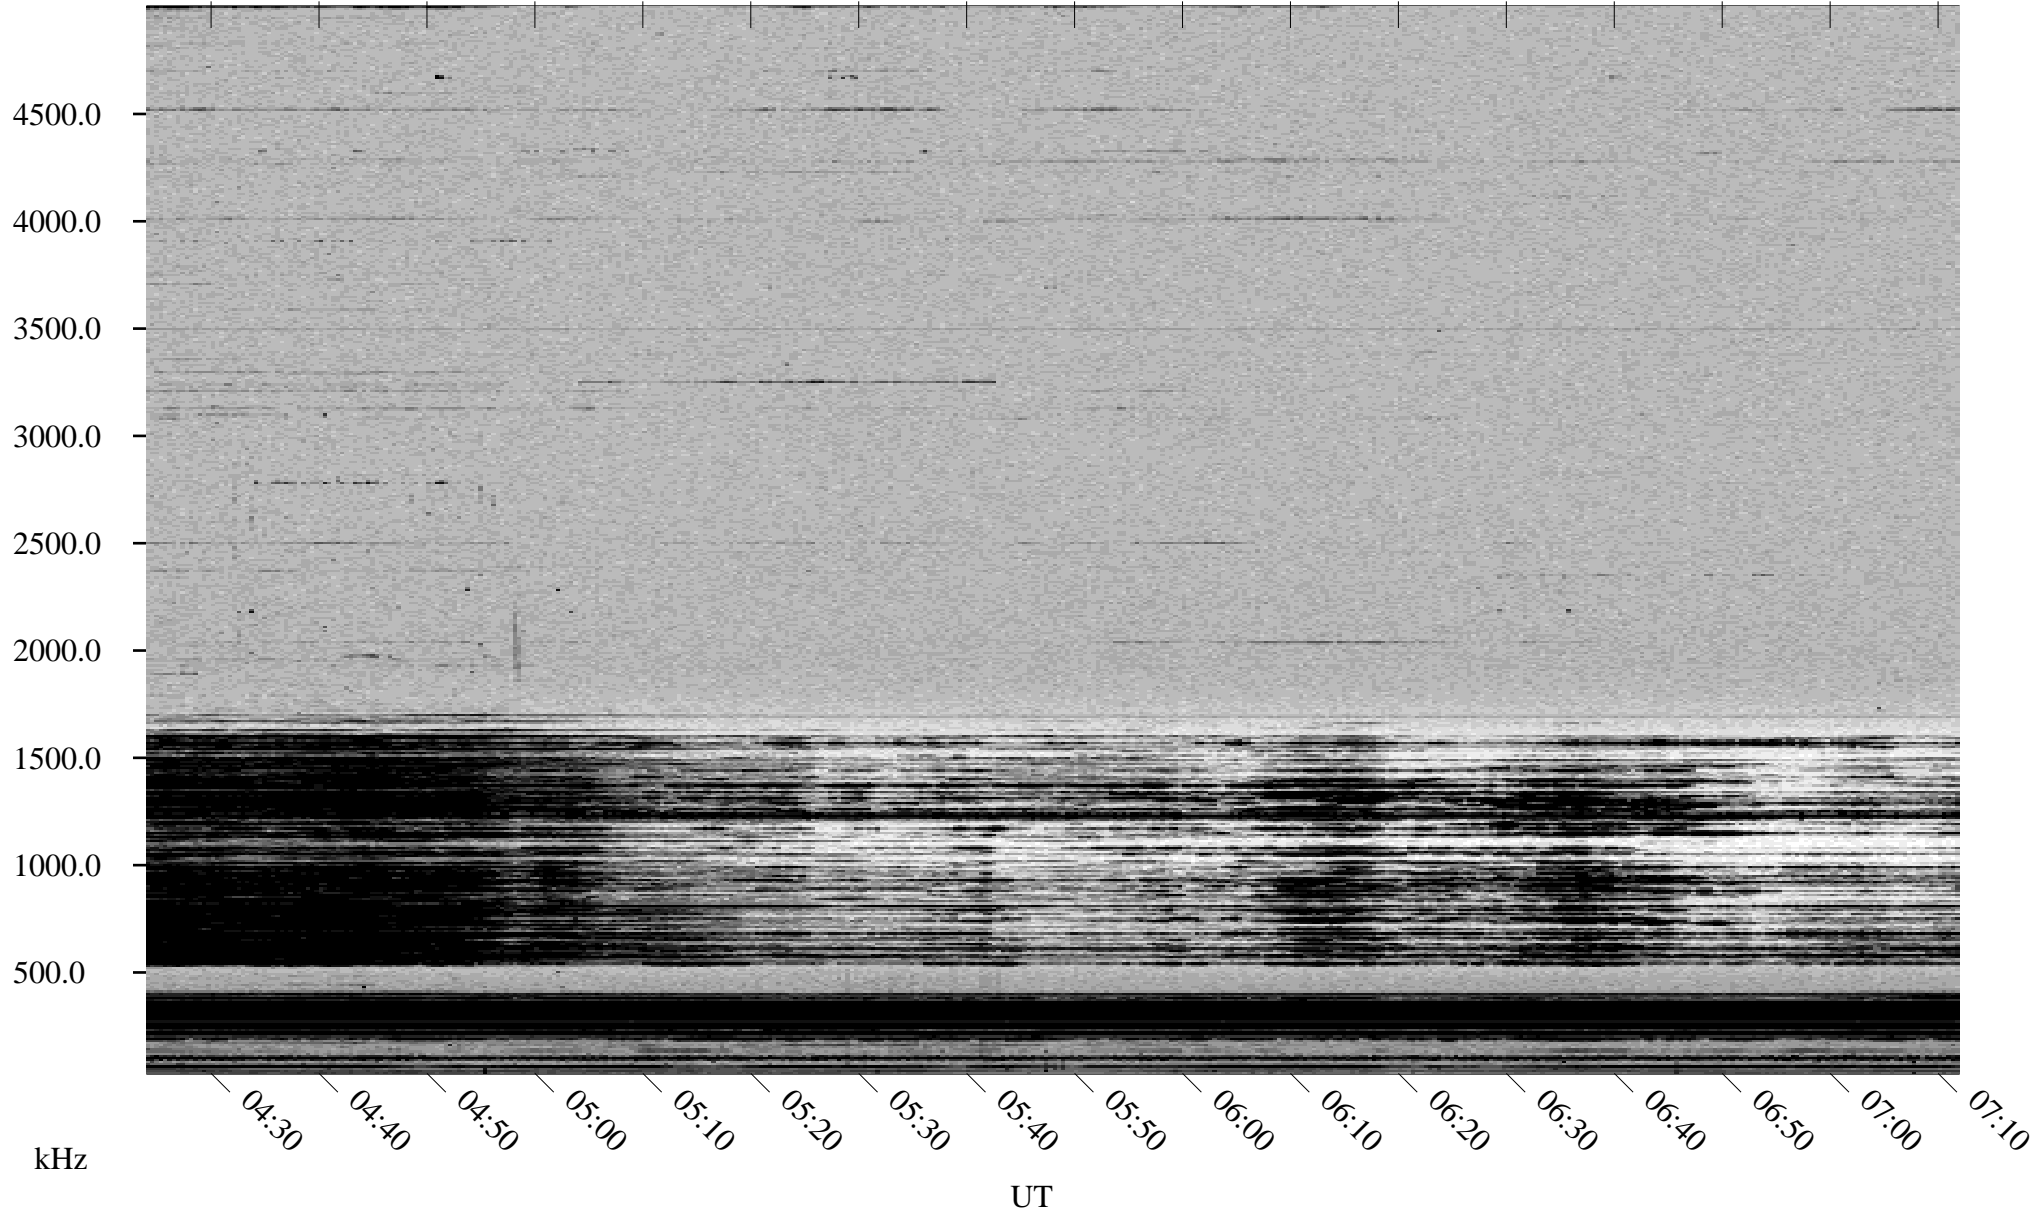

# 11/09/1998 Churchill, Manitoba

Linear Scale    Black = 161    White = 15

ch98312l.r00m max\_12

Page 3

# 11/09/1998 Churchill, Manitoba

Linear Scale    Black = 161    White = 15

ch98312l.r00m max\_12

Page 4