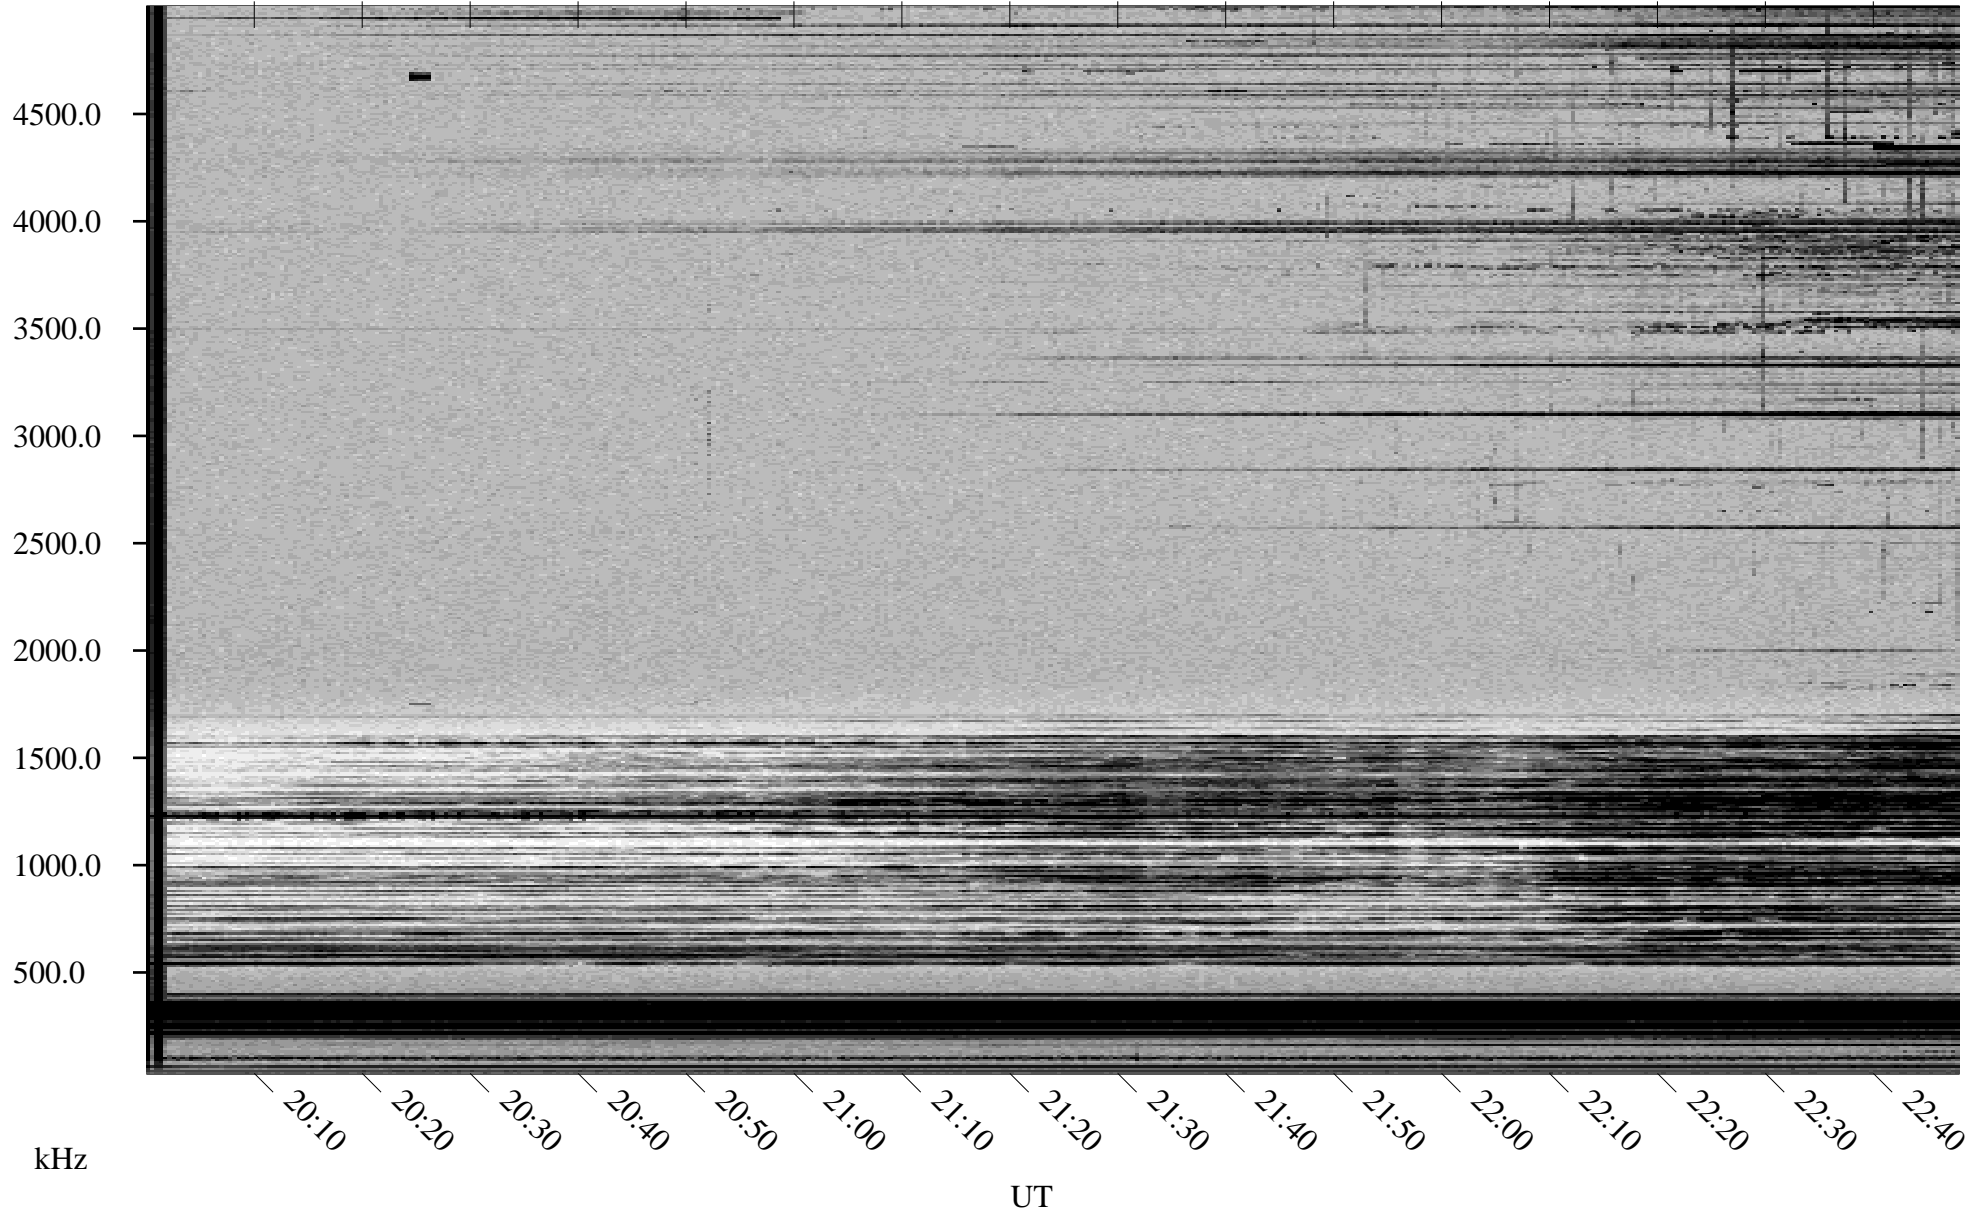

# 11/08/1998 Churchill, Manitoba

Linear Scale    Black = 161    White = 15

ch98312l.r00m max\_12

Page 1

# 11/08/1998 Churchill, Manitoba

Linear Scale    Black = 161    White = 15

ch98312l.r00m max\_12

Page 2

# 11/09/1998 Churchill, Manitoba

Linear Scale    Black = 161    White = 15

ch98312l.r00m max\_12

Page 3

# 11/09/1998 Churchill, Manitoba

Linear Scale    Black = 161    White = 15

ch98312l.r00m max\_12

Page 4