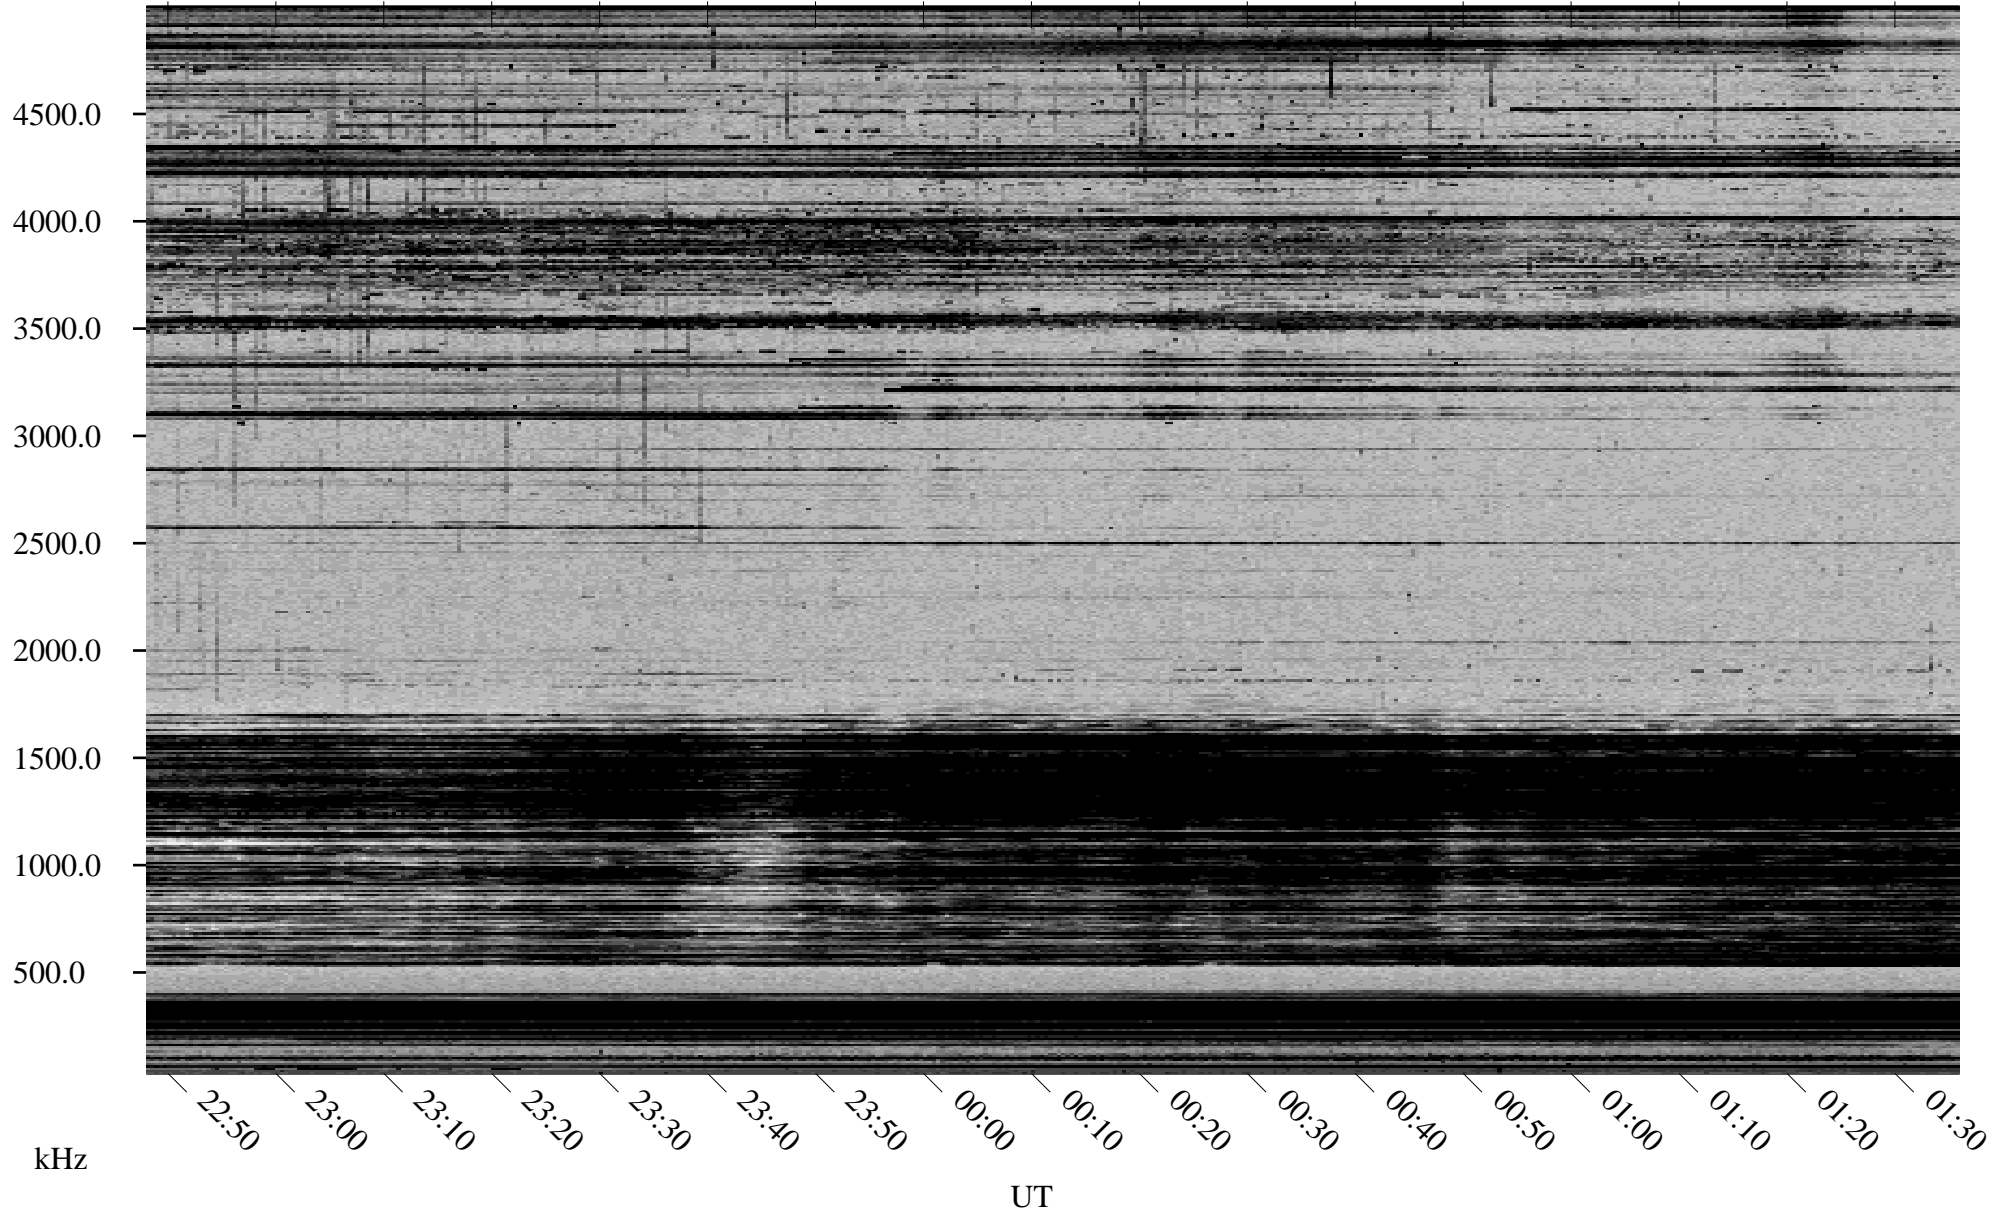

# 11/08/1998 Churchill, Manitoba

Linear Scale    Black = 161    White = 15

ch98312l.r00m max\_12

Page 1

# 11/08/1998 Churchill, Manitoba

Linear Scale    Black = 161    White = 15

ch98312l.r00m max\_12

Page 2

# 11/09/1998 Churchill, Manitoba

Linear Scale    Black = 161    White = 15

ch98312l.r00m max\_12

Page 3

# 11/09/1998 Churchill, Manitoba

Linear Scale    Black = 161    White = 15

ch98312l.r00m max\_12

Page 4