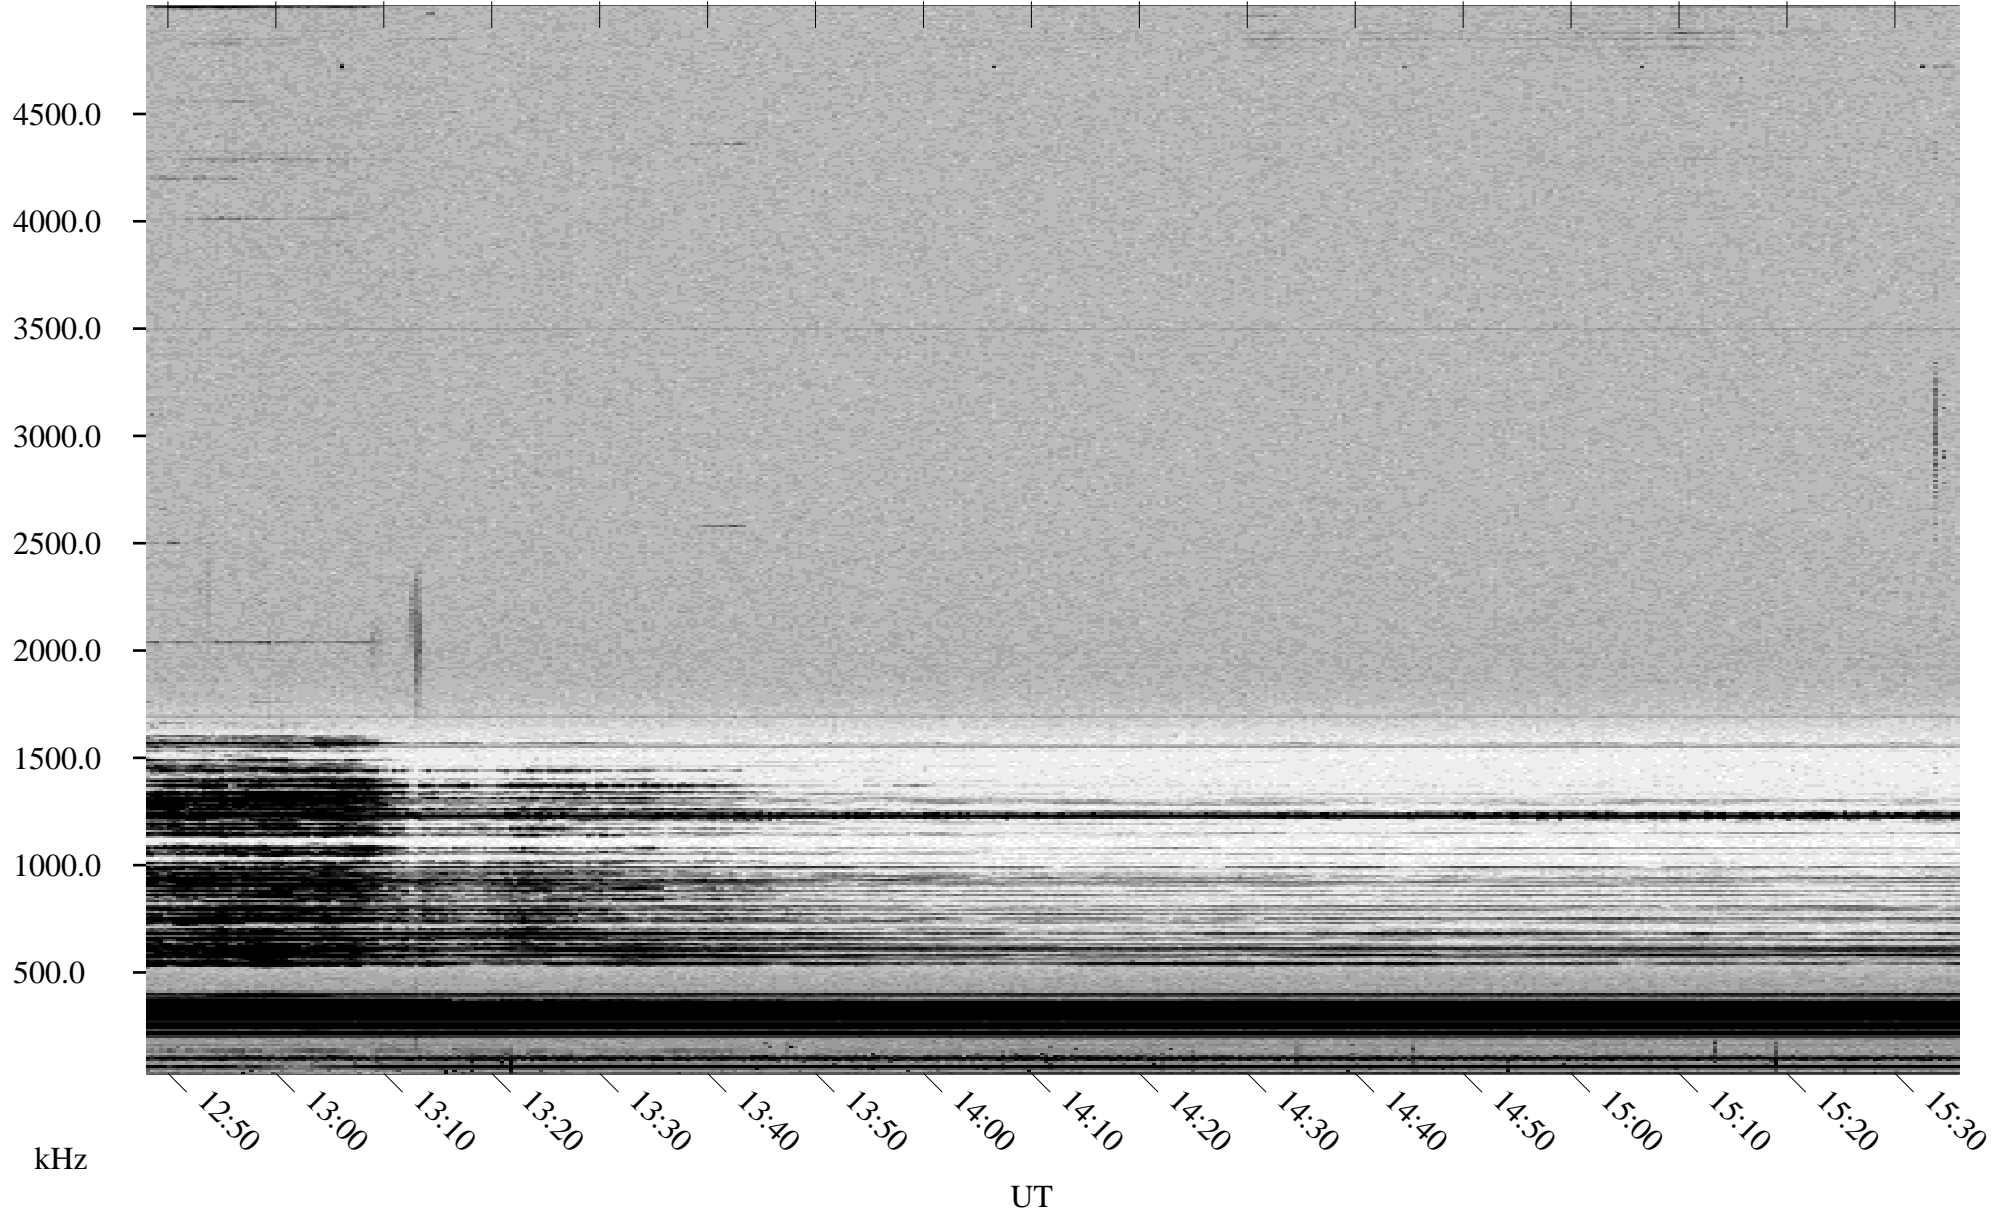

# 11/09/1998 Churchill, Manitoba

Linear Scale    Black = 161    White = 15

ch98312l.r00m max\_12

Page 6

# 11/09/1998 Churchill, Manitoba

Linear Scale Black = 161 White = 15

ch98312l.r00m max\_12

Page 7

# 11/09/1998 Churchill, Manitoba

Linear Scale    Black = 161    White = 15

ch98312l.r00m max\_12