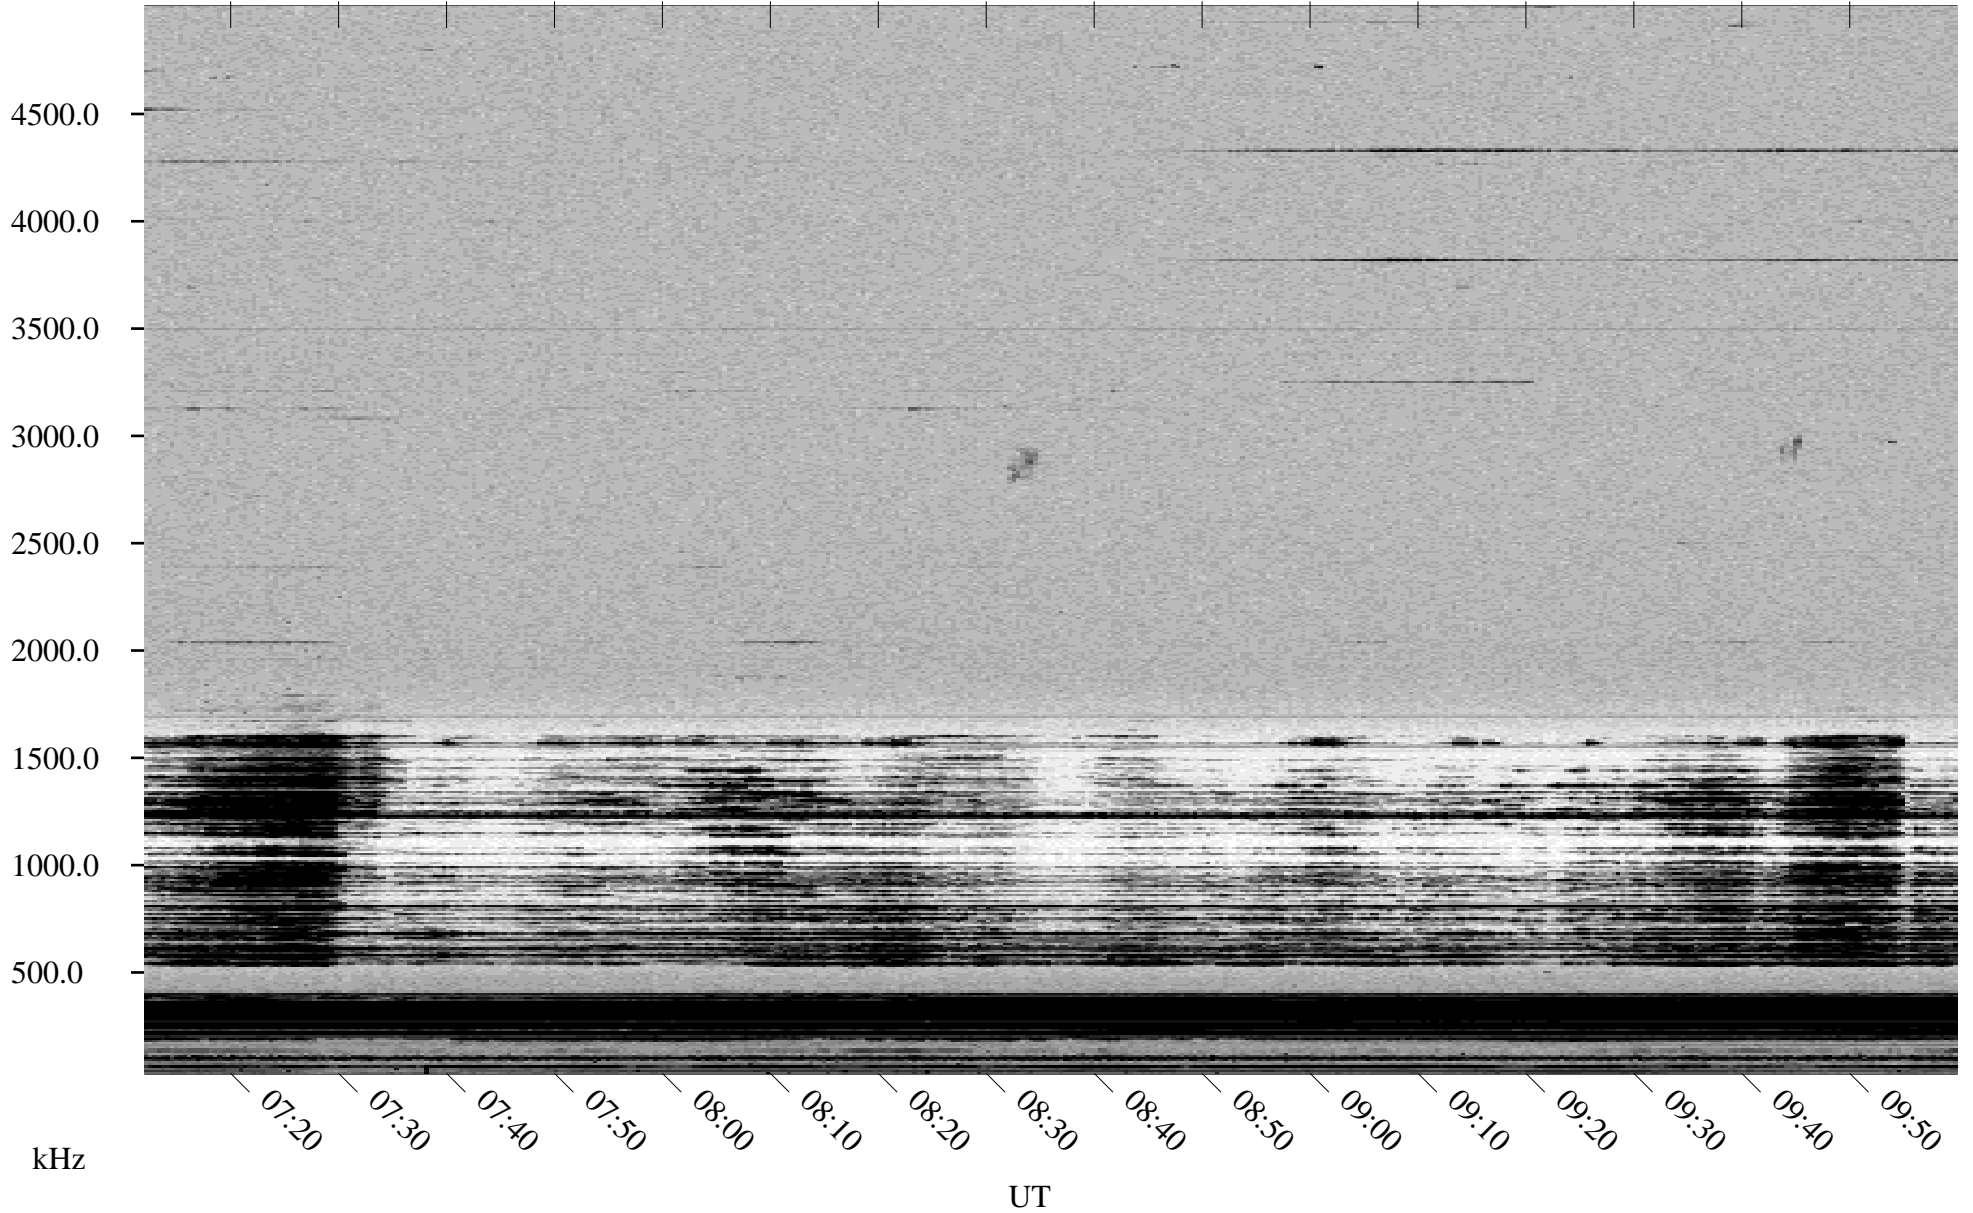

# 11/09/1998 Churchill, Manitoba

Linear Scale    Black = 161    White = 15

ch98312l.r00m max\_12

Page 4

# 11/09/1998 Churchill, Manitoba

Linear Scale    Black = 161    White = 15

ch98312l.r00m max\_12

Page 5