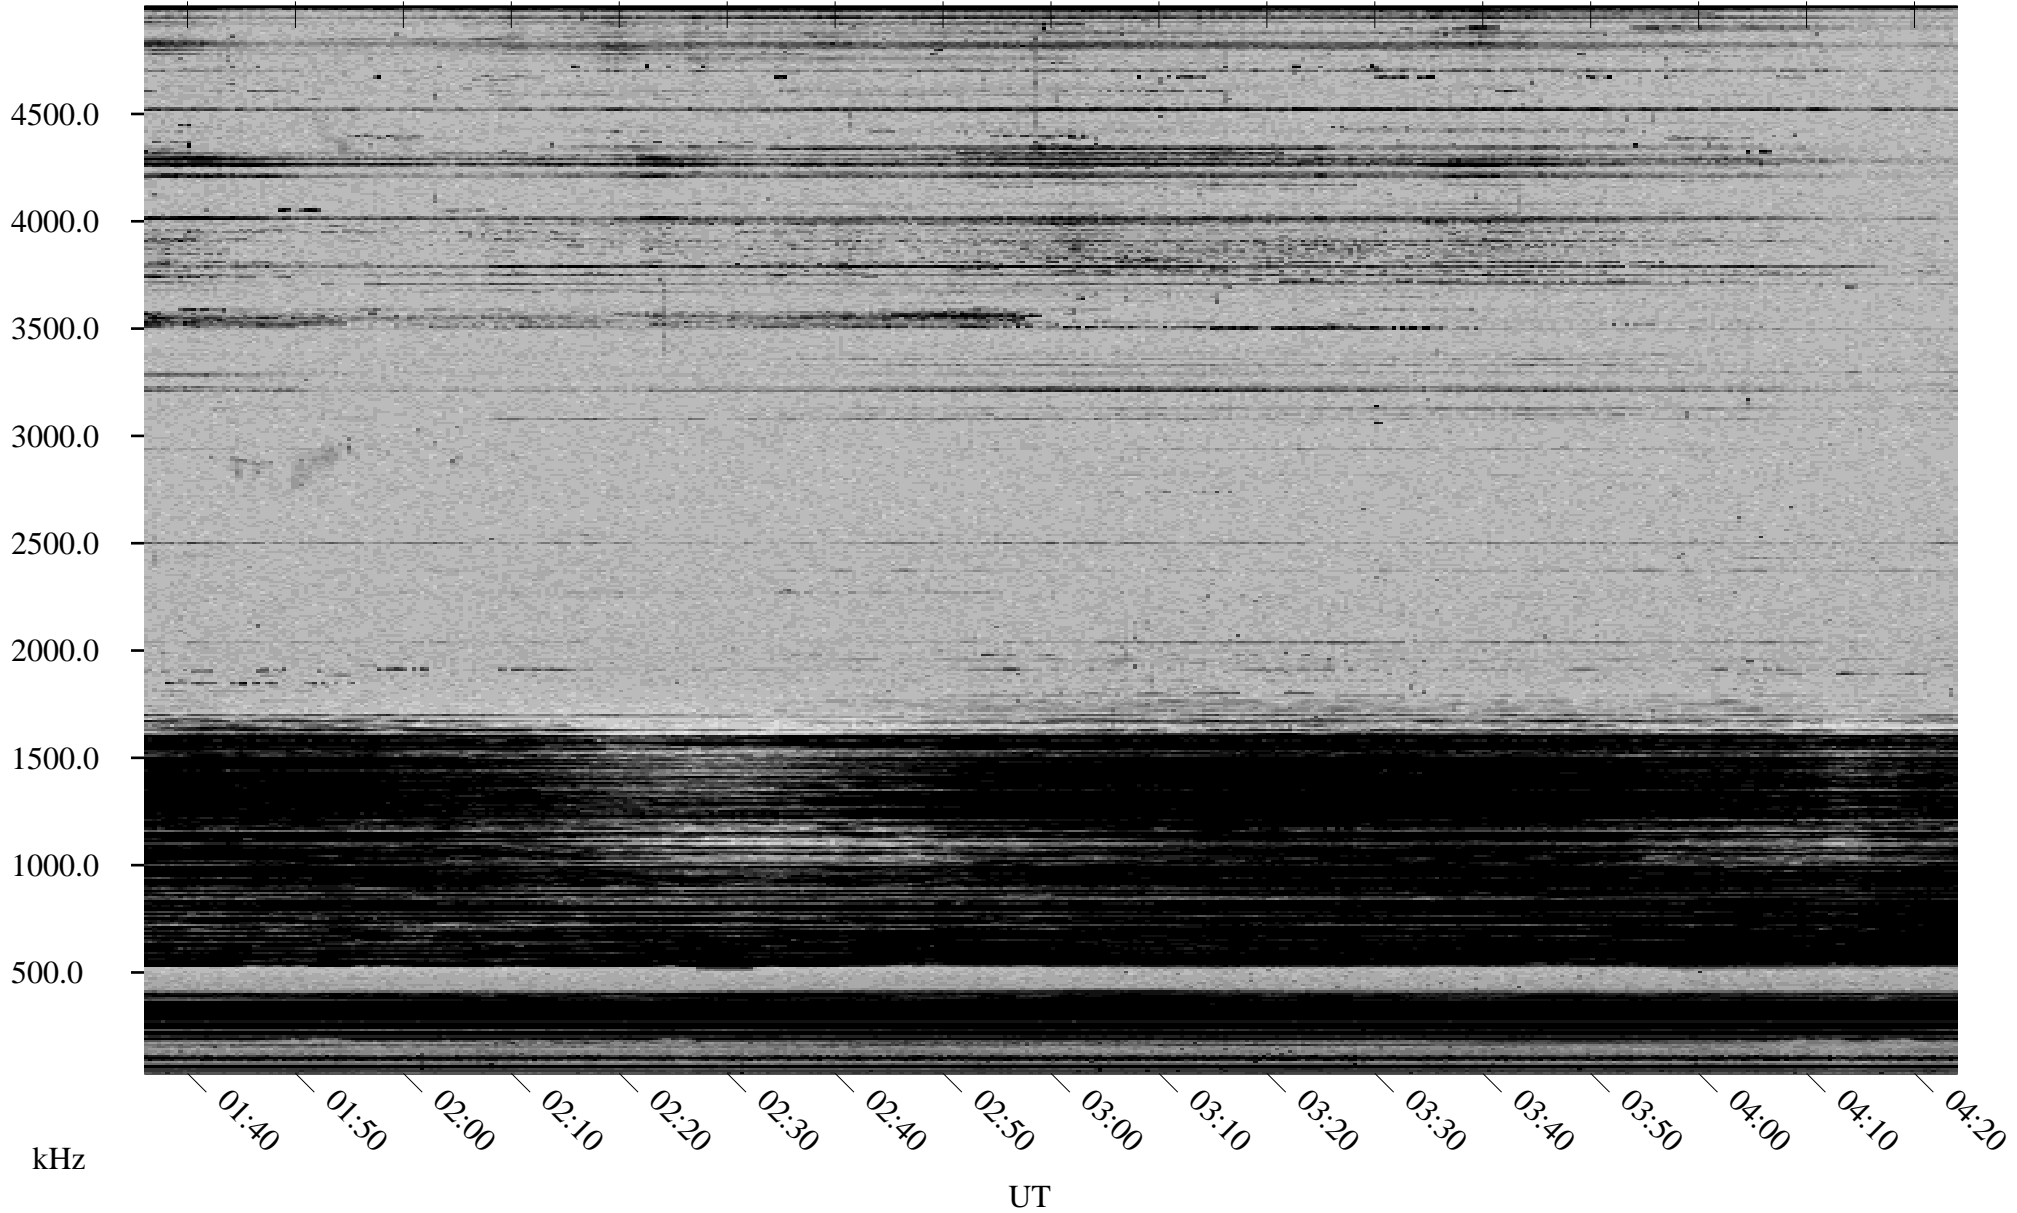

# 11/08/1998 Churchill, Manitoba

Linear Scale    Black = 161    White = 15

ch98312l.r00m max\_12

Page 1

# 11/08/1998 Churchill, Manitoba

Linear Scale    Black = 161    White = 15

ch98312l.r00m max\_12

Page 2

# 11/09/1998 Churchill, Manitoba

Linear Scale    Black = 161    White = 15

ch98312l.r00m max\_12

Page 3

# 11/09/1998 Churchill, Manitoba

Linear Scale    Black = 161    White = 15

ch98312l.r00m max\_12

Page 4