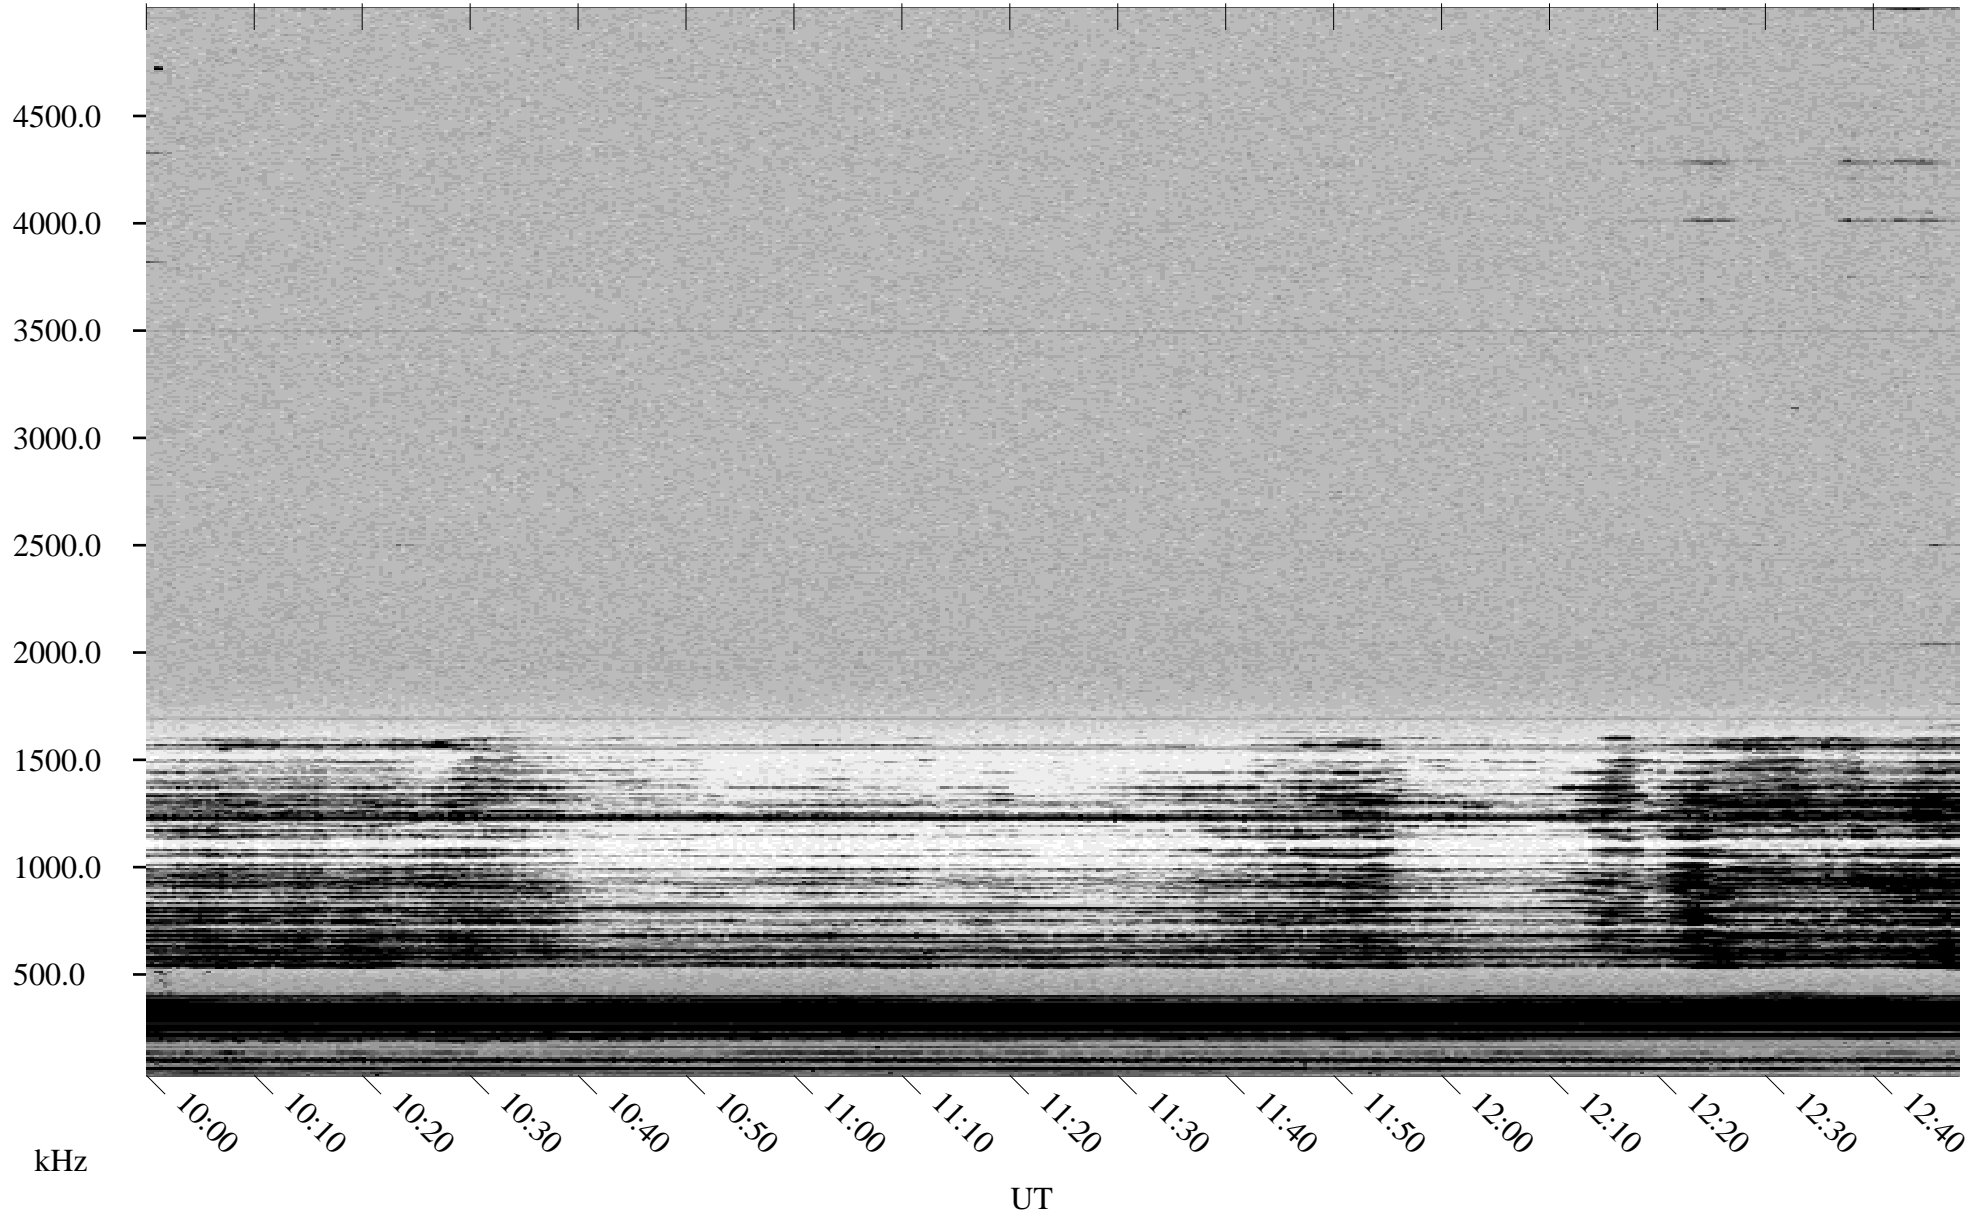

# 11/09/1998 Churchill, Manitoba

Linear Scale    Black = 161    White = 15

ch98312l.r00m max\_12

Page 5

# 11/09/1998 Churchill, Manitoba

Linear Scale    Black = 161    White = 15

ch98312l.r00m max\_12

Page 6