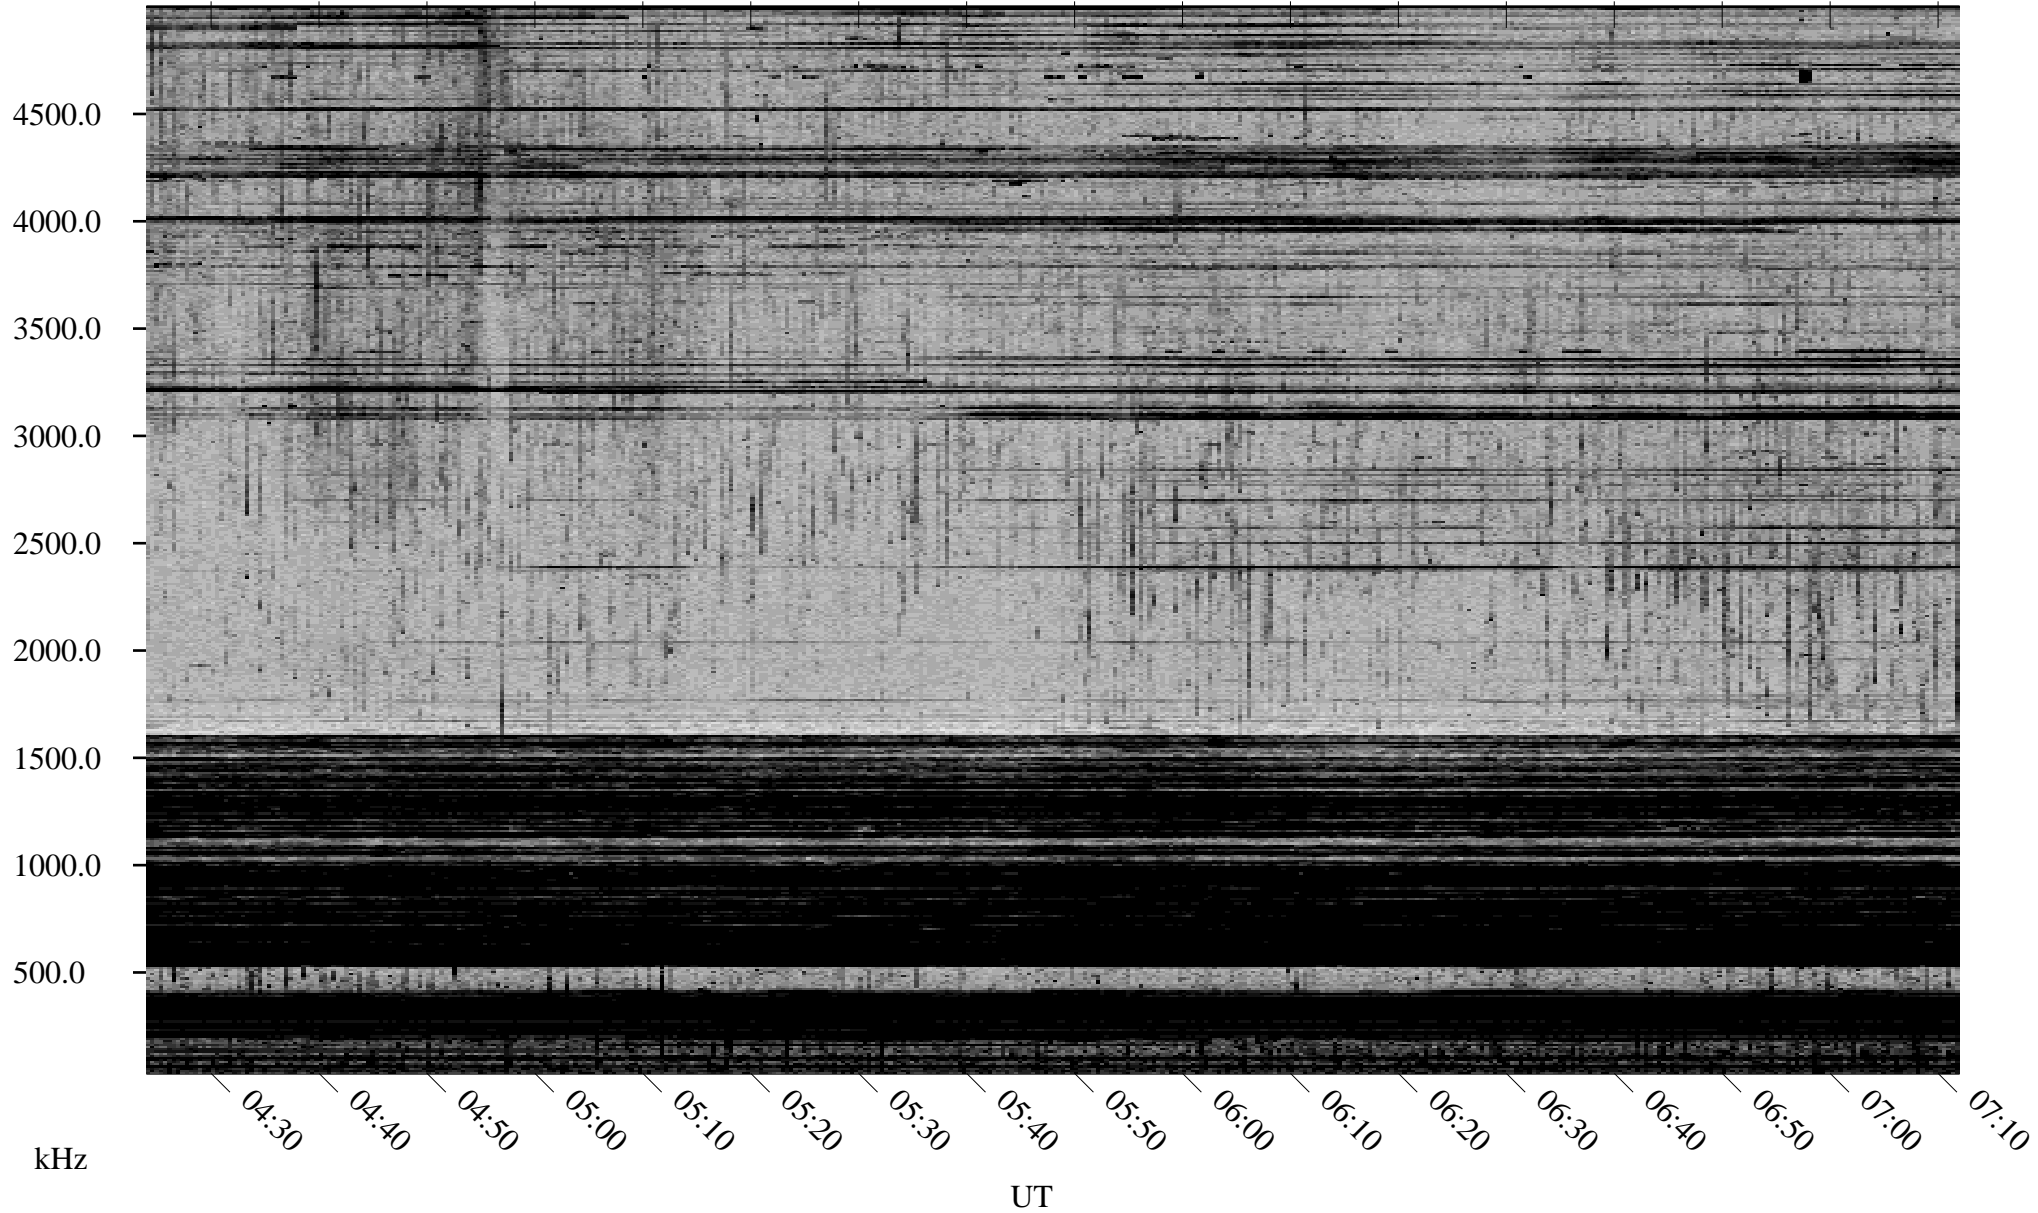

11/09/1998 Churchill, Manitoba

Linear Scale Black = 161 White = 15

ch98313l.r00m max_12

Page 1

11/09/1998 Churchill, Manitoba

Linear Scale Black = 161 White = 15

ch98313l.r00m max_12

Page 2

11/10/1998 Churchill, Manitoba

Linear Scale Black = 161 White = 15

ch98313l.r00m max_12

Page 3

11/10/1998 Churchill, Manitoba

Linear Scale Black = 161 White = 15

ch98313l.r00m max_12

Page 4

11/10/1998 Churchill, Manitoba

Linear Scale Black = 161 White = 15

ch98313l.r00m max_12

Page 5

11/10/1998 Churchill, Manitoba

Linear Scale Black = 161 White = 15

ch98313l.r00m max_12

Page 6

11/10/1998 Churchill, Manitoba

Linear Scale Black = 161 White = 15

ch98313l.r00m max_12

Page 7

11/10/1998 Churchill, Manitoba

Linear Scale Black = 161 White = 15

ch98313l.r00m max_12

Page 8