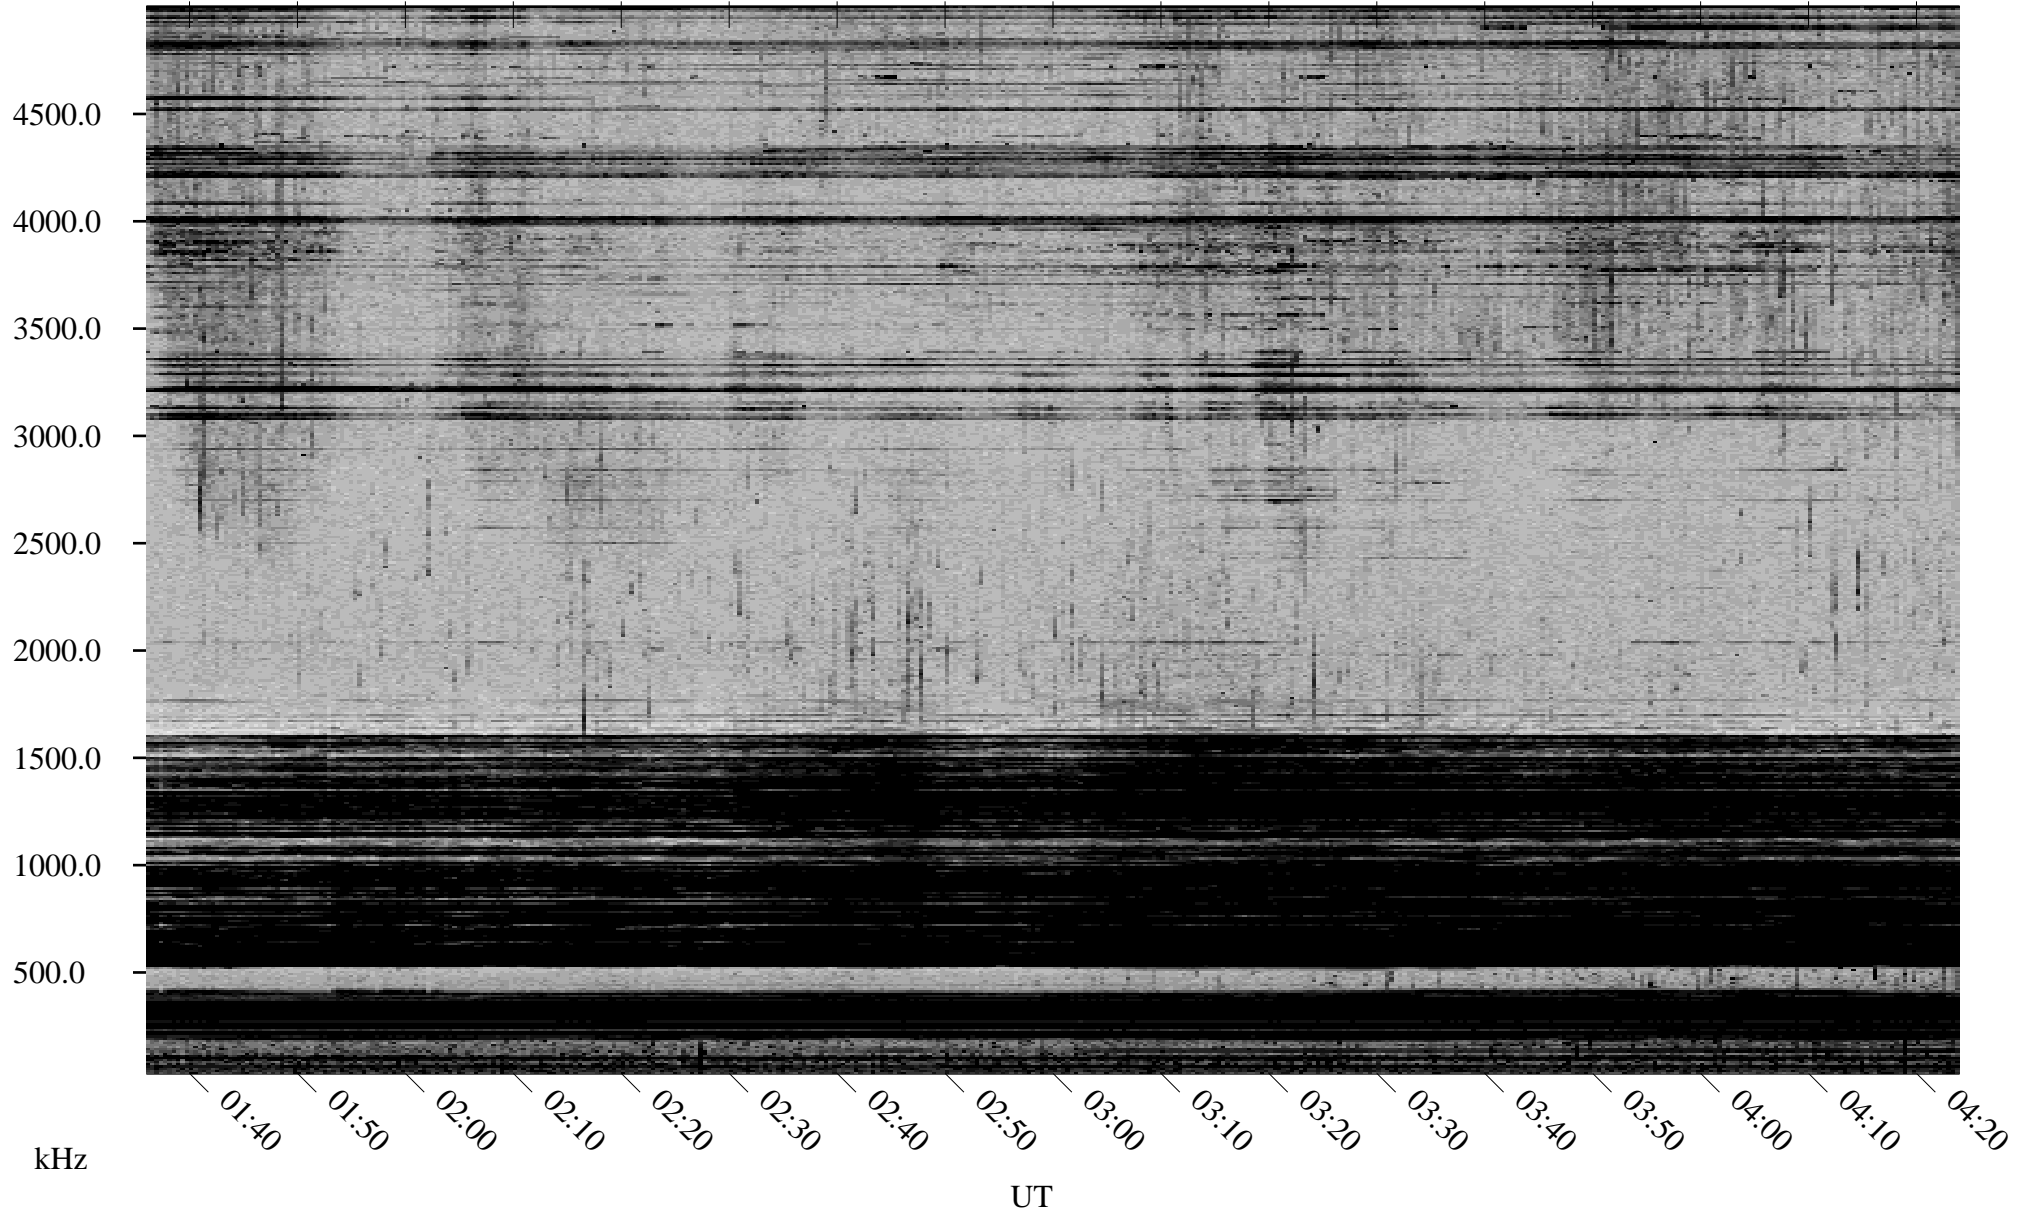

11/09/1998 Churchill, Manitoba

Linear Scale Black = 161 White = 15

ch98313l.r00m max_12

Page 1

11/09/1998 Churchill, Manitoba

Linear Scale Black = 161 White = 15

ch98313l.r00m max_12

Page 2

11/10/1998 Churchill, Manitoba

Linear Scale Black = 161 White = 15

ch98313l.r00m max_12

Page 3

11/10/1998 Churchill, Manitoba

Linear Scale Black = 161 White = 15

ch98313l.r00m max_12

Page 4

11/10/1998 Churchill, Manitoba

Linear Scale Black = 161 White = 15

ch98313l.r00m max_12

Page 5

11/10/1998 Churchill, Manitoba

Linear Scale Black = 161 White = 15

ch98313l.r00m max_12

Page 6

11/10/1998 Churchill, Manitoba

Linear Scale Black = 161 White = 15

ch98313l.r00m max_12

Page 7

11/10/1998 Churchill, Manitoba

Linear Scale Black = 161 White = 15

ch98313l.r00m max_12

Page 8