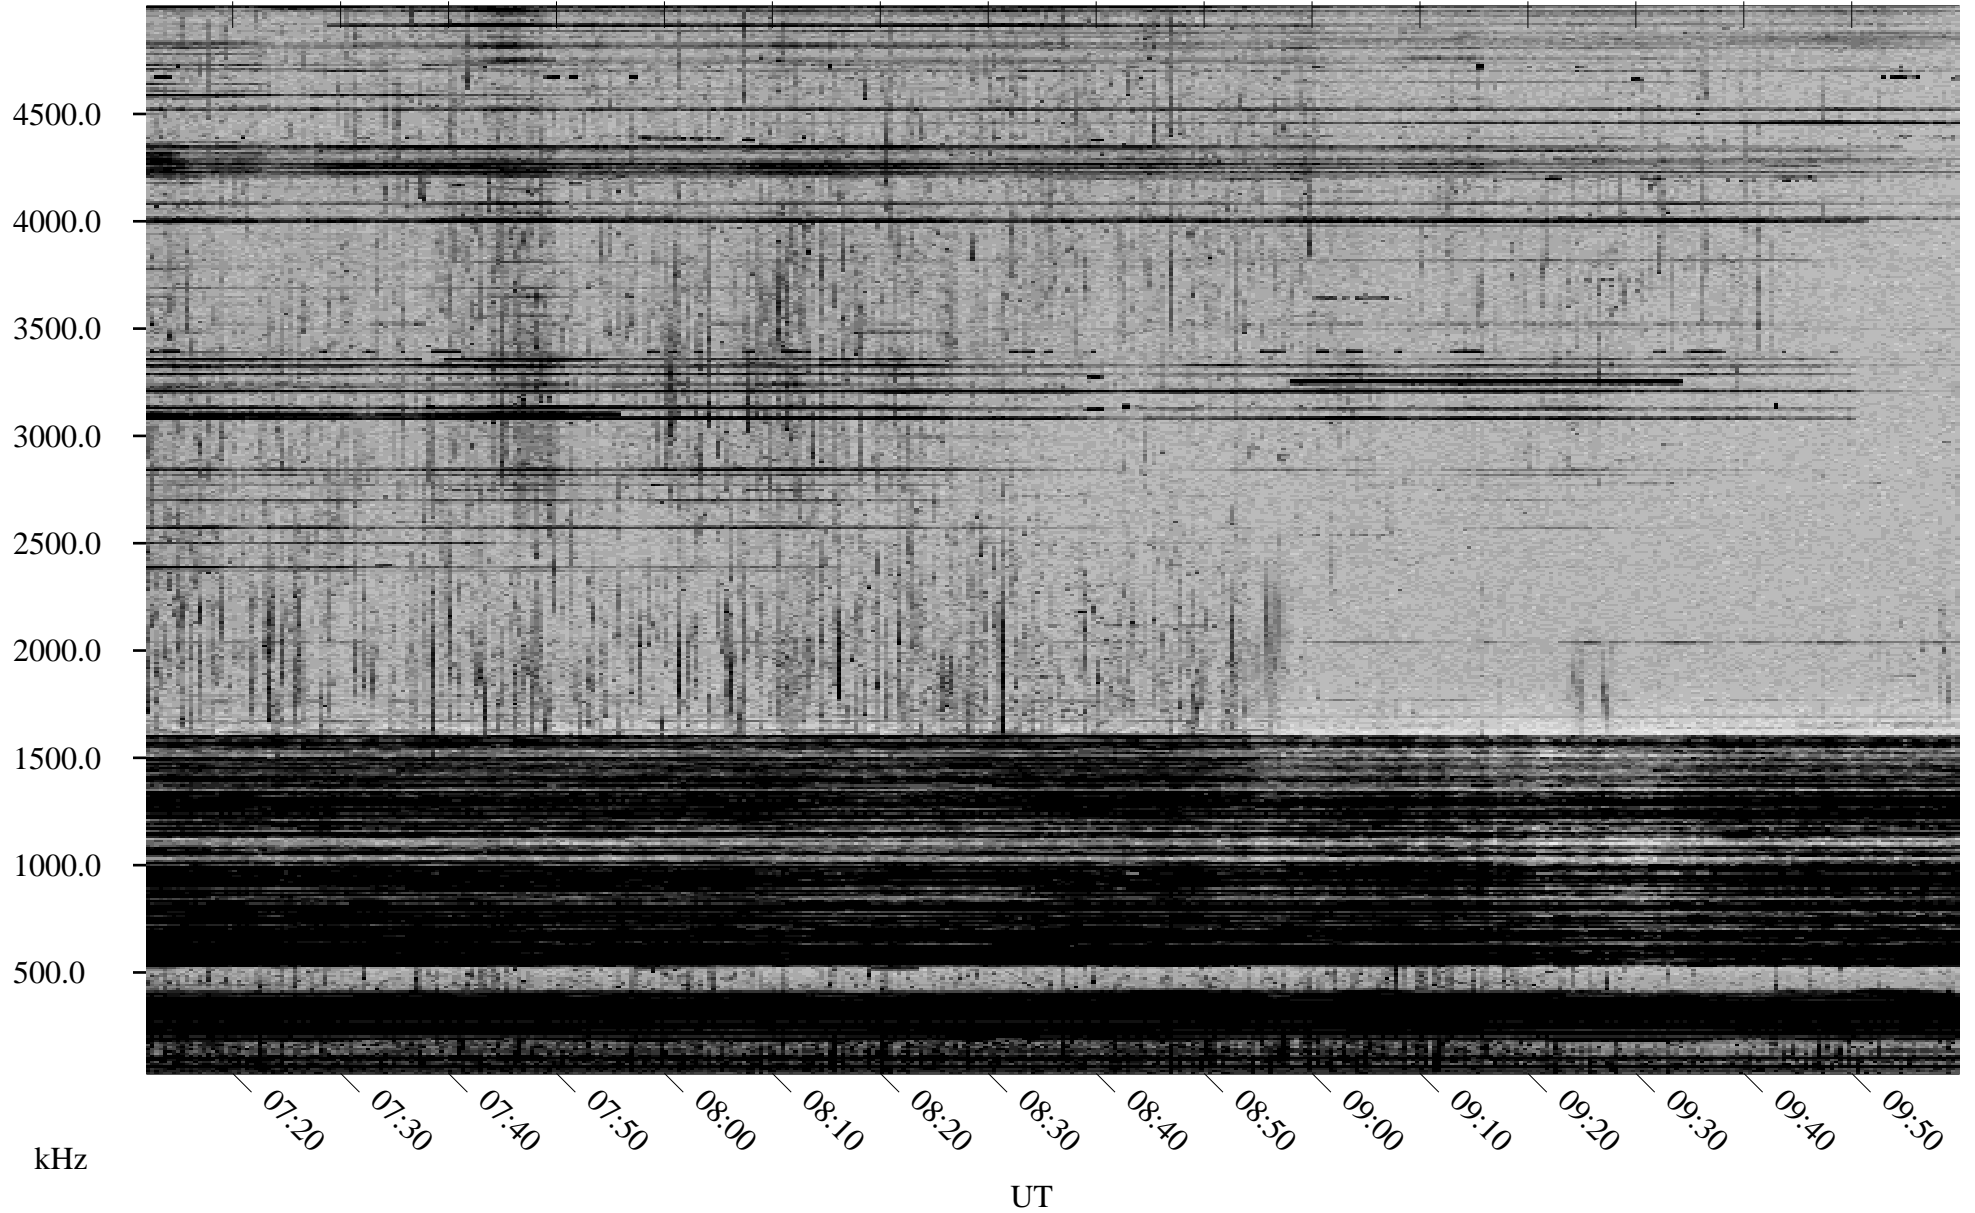

11/09/1998 Churchill, Manitoba

Linear Scale Black = 161 White = 15

ch98313l.r00m max_12

Page 1

11/09/1998 Churchill, Manitoba

Linear Scale Black = 161 White = 15

ch98313l.r00m max_12

Page 2

11/10/1998 Churchill, Manitoba

Linear Scale Black = 161 White = 15

ch98313l.r00m max_12

Page 3

11/10/1998 Churchill, Manitoba

Linear Scale Black = 161 White = 15

ch98313l.r00m max_12

Page 4

11/10/1998 Churchill, Manitoba

Linear Scale Black = 161 White = 15

ch98313l.r00m max_12

Page 5

11/10/1998 Churchill, Manitoba

Linear Scale Black = 161 White = 15

ch98313l.r00m max_12

Page 6

11/10/1998 Churchill, Manitoba

Linear Scale Black = 161 White = 15

ch98313l.r00m max_12

Page 7

11/10/1998 Churchill, Manitoba

Linear Scale Black = 161 White = 15

ch98313l.r00m max_12

Page 8