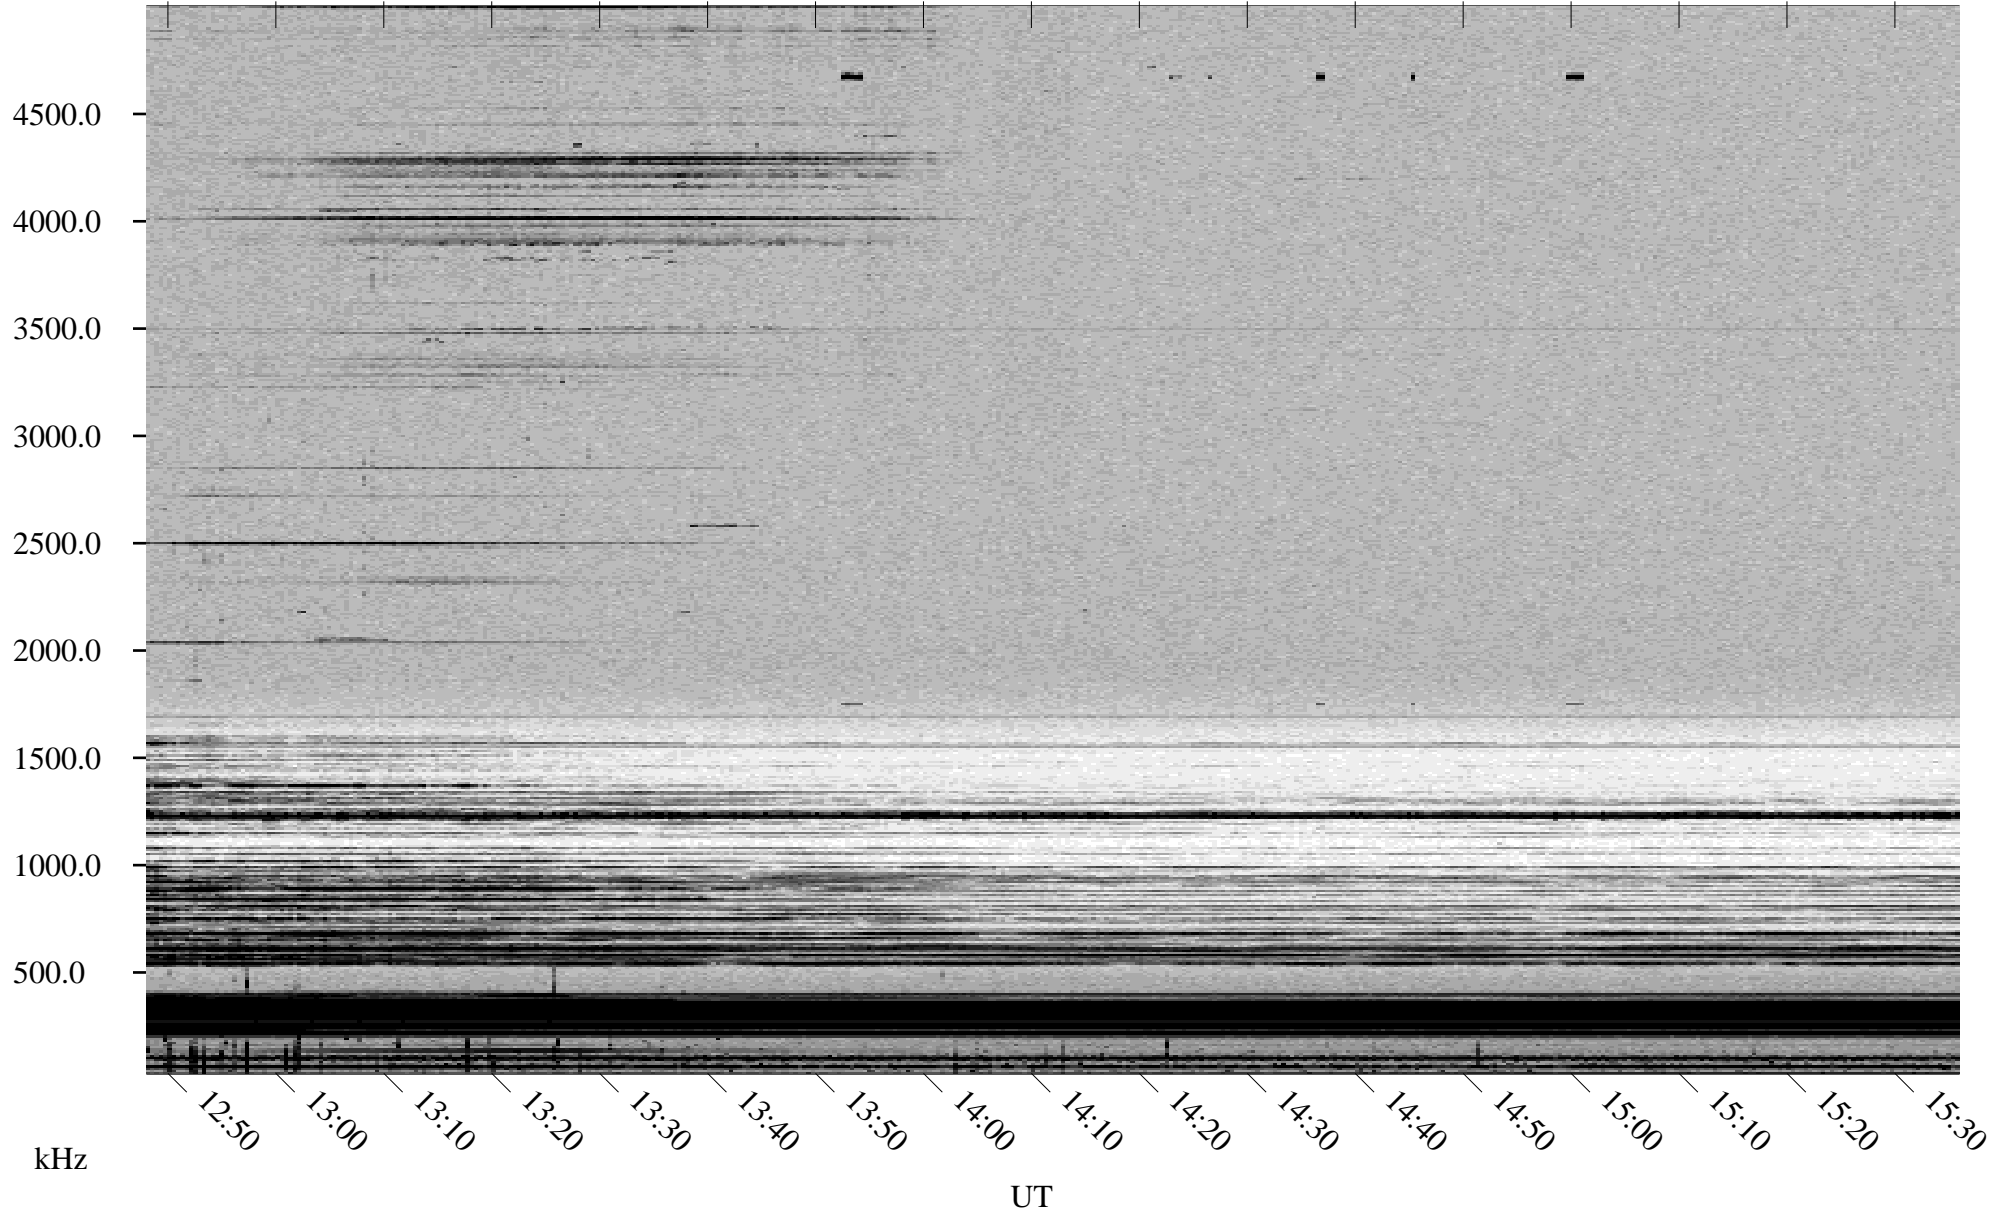

11/10/1998 Churchill, Manitoba

Linear Scale Black = 161 White = 15

ch98313l.r00m max_12

Page 3

11/10/1998 Churchill, Manitoba

Linear Scale Black = 161 White = 15

ch98313l.r00m max_12

Page 4

11/10/1998 Churchill, Manitoba

Linear Scale Black = 161 White = 15

ch98313l.r00m max_12

Page 5

11/10/1998 Churchill, Manitoba

Linear Scale Black = 161 White = 15

ch98313l.r00m max_12

Page 6

11/10/1998 Churchill, Manitoba

Linear Scale Black = 161 White = 15

ch98313l.r00m max_12

Page 7

11/10/1998 Churchill, Manitoba

Linear Scale Black = 161 White = 15

ch98313l.r00m max_12

Page 8