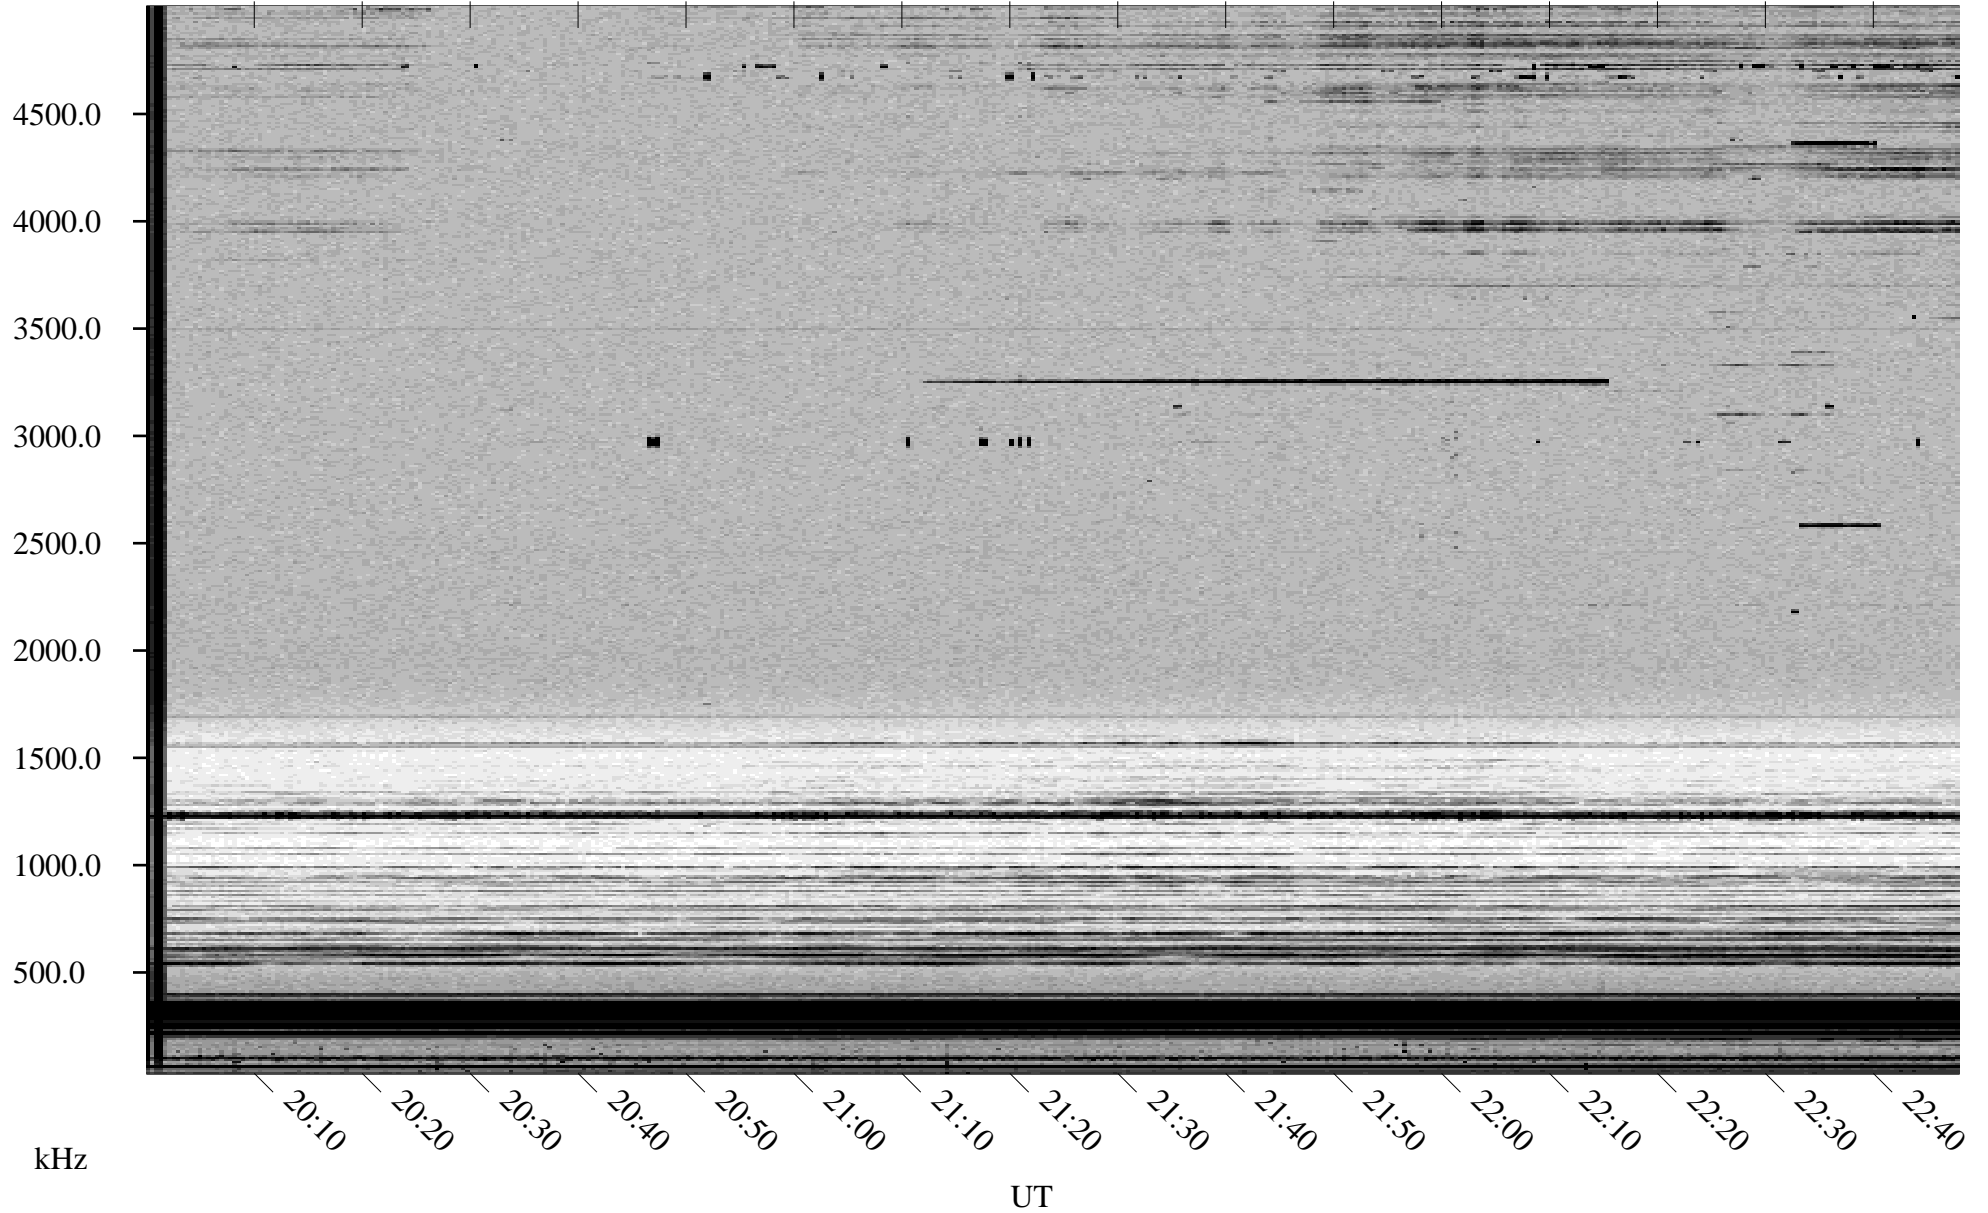

11/09/1998 Churchill, Manitoba

Linear Scale Black = 161 White = 15

ch98313l.r00m max_12

Page 1

11/09/1998 Churchill, Manitoba

Linear Scale Black = 161 White = 15

ch98313l.r00m max_12

Page 2

11/10/1998 Churchill, Manitoba

Linear Scale Black = 161 White = 15

ch98313l.r00m max_12

Page 3

11/10/1998 Churchill, Manitoba

Linear Scale Black = 161 White = 15

ch98313l.r00m max_12

Page 4

11/10/1998 Churchill, Manitoba

Linear Scale Black = 161 White = 15

ch98313l.r00m max_12

Page 5

11/10/1998 Churchill, Manitoba

Linear Scale Black = 161 White = 15

ch98313l.r00m max_12

Page 6

11/10/1998 Churchill, Manitoba

Linear Scale Black = 161 White = 15

ch98313l.r00m max_12

Page 7

11/10/1998 Churchill, Manitoba

Linear Scale Black = 161 White = 15

ch98313l.r00m max_12

Page 8