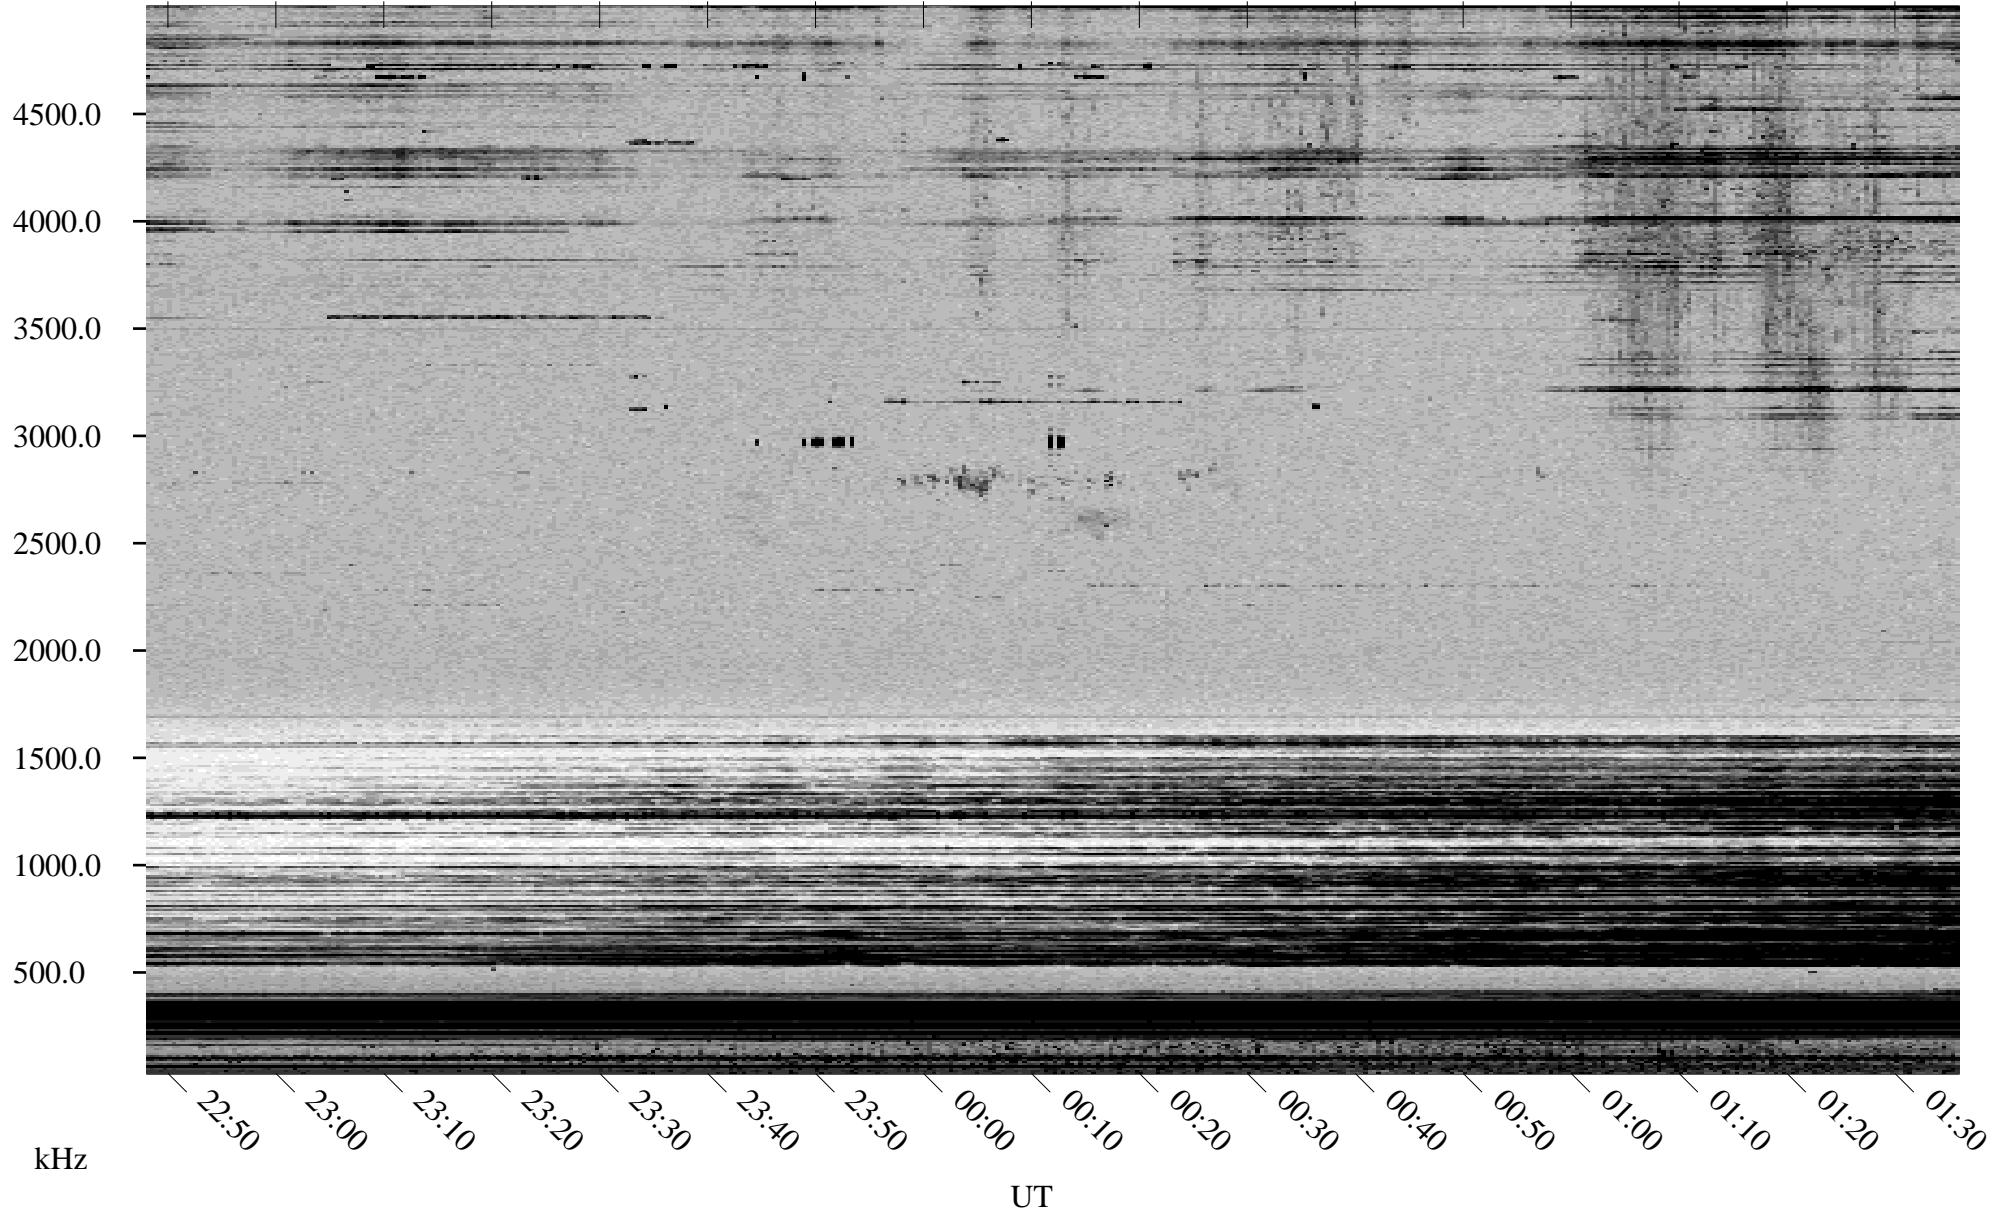

11/09/1998 Churchill, Manitoba

Linear Scale Black = 161 White = 15

ch98313l.r00m max_12

Page 1

11/09/1998 Churchill, Manitoba

Linear Scale Black = 161 White = 15

ch98313l.r00m max_12

Page 2

11/10/1998 Churchill, Manitoba

Linear Scale Black = 161 White = 15

ch98313l.r00m max_12

Page 3

11/10/1998 Churchill, Manitoba

Linear Scale Black = 161 White = 15

ch98313l.r00m max_12

Page 4

11/10/1998 Churchill, Manitoba

Linear Scale Black = 161 White = 15

ch98313l.r00m max_12

Page 5

11/10/1998 Churchill, Manitoba

Linear Scale Black = 161 White = 15

ch98313l.r00m max_12

Page 6

11/10/1998 Churchill, Manitoba

Linear Scale Black = 161 White = 15

ch98313l.r00m max_12

Page 7

11/10/1998 Churchill, Manitoba

Linear Scale Black = 161 White = 15

ch98313l.r00m max_12

Page 8