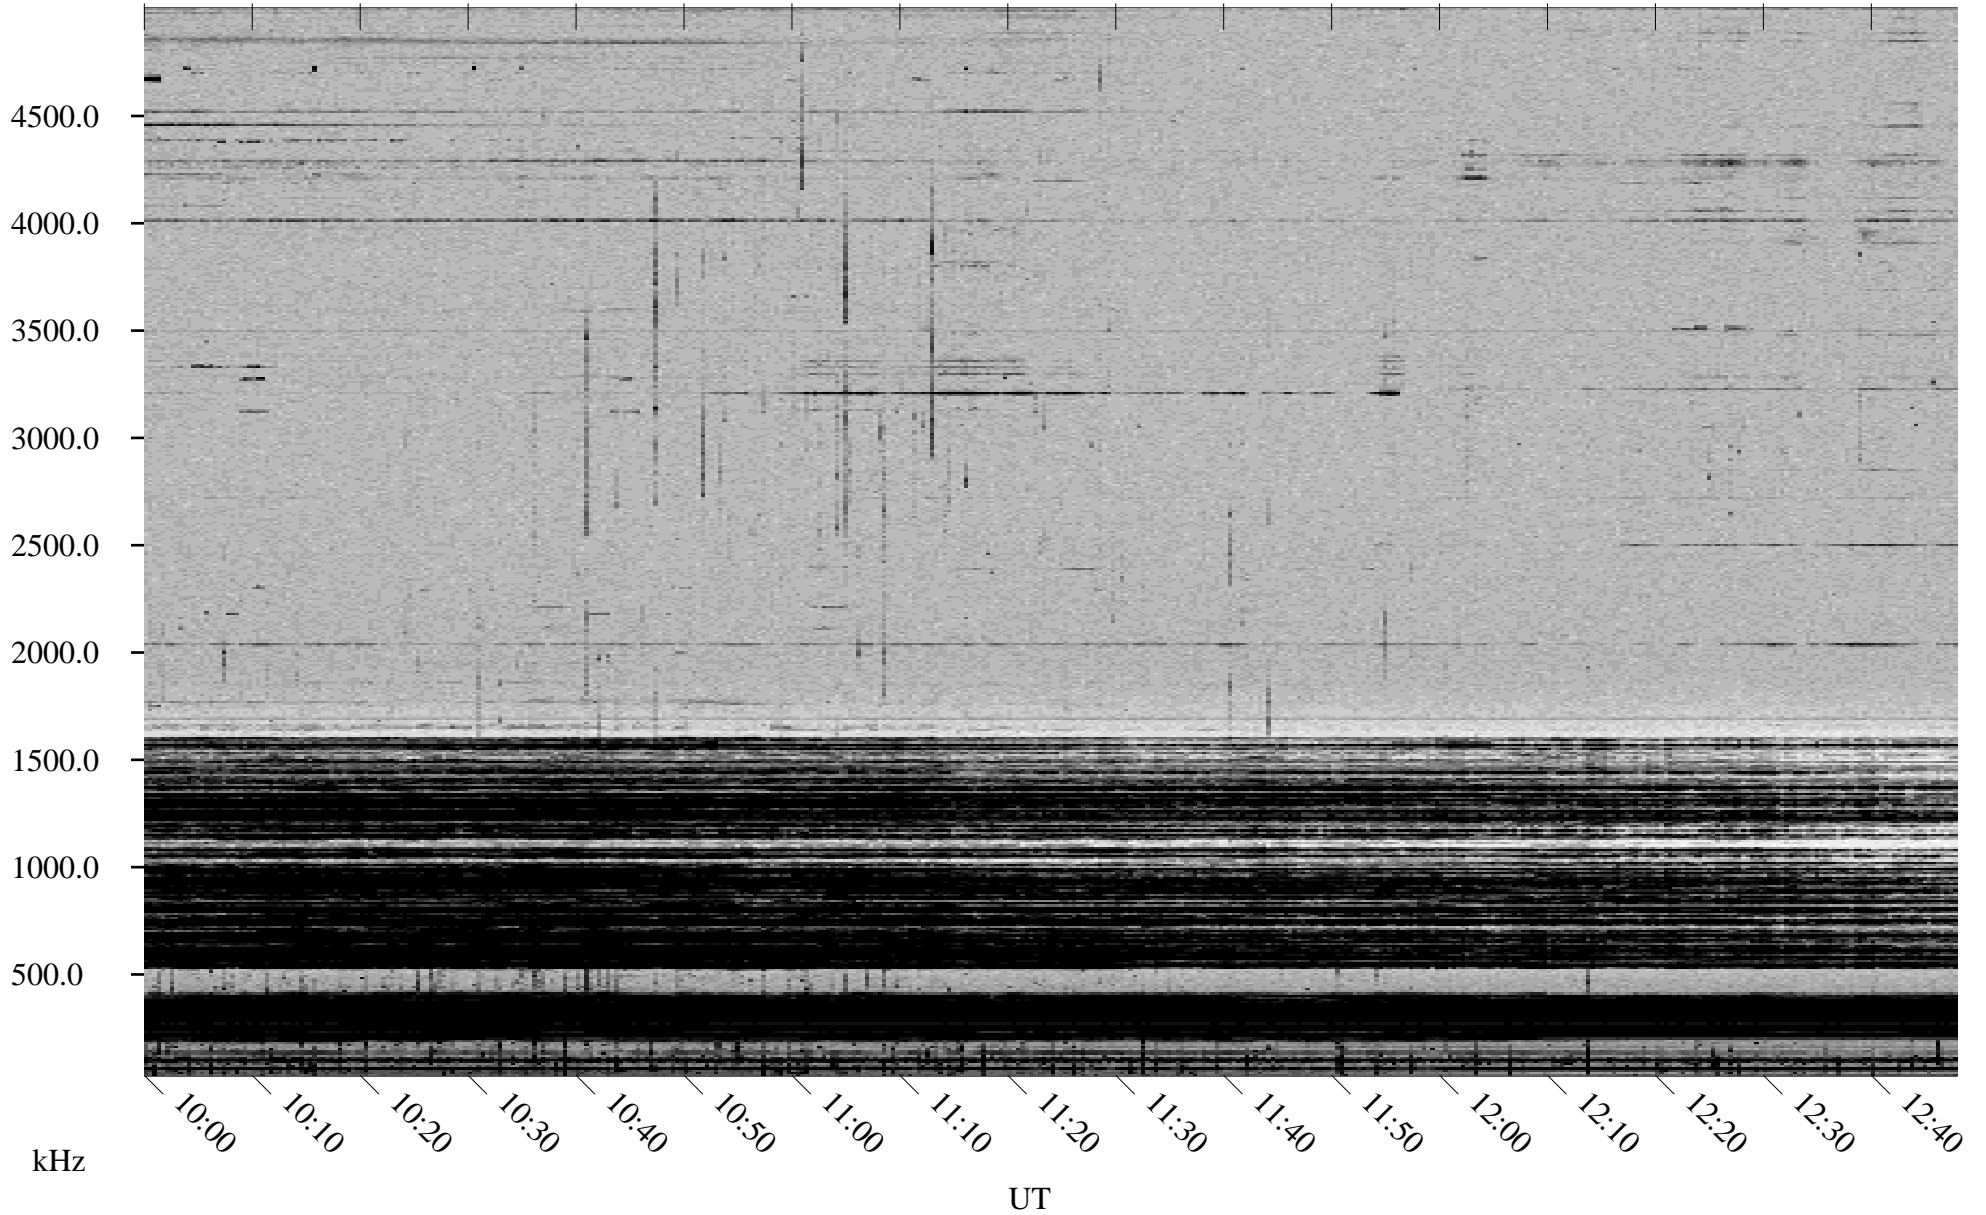

11/09/1998 Churchill, Manitoba

Linear Scale Black = 161 White = 15

ch98313l.r00m max_12

Page 1

11/09/1998 Churchill, Manitoba

Linear Scale Black = 161 White = 15

ch98313l.r00m max_12

Page 2

11/10/1998 Churchill, Manitoba

Linear Scale Black = 161 White = 15

ch98313l.r00m max_12

Page 3

11/10/1998 Churchill, Manitoba

Linear Scale Black = 161 White = 15

ch98313l.r00m max_12

Page 4

11/10/1998 Churchill, Manitoba

Linear Scale Black = 161 White = 15

ch98313l.r00m max_12

Page 5

11/10/1998 Churchill, Manitoba

Linear Scale Black = 161 White = 15

ch98313l.r00m max_12

Page 6

11/10/1998 Churchill, Manitoba

Linear Scale Black = 161 White = 15

ch98313l.r00m max_12

Page 7

11/10/1998 Churchill, Manitoba

Linear Scale Black = 161 White = 15

ch98313l.r00m max_12

Page 8