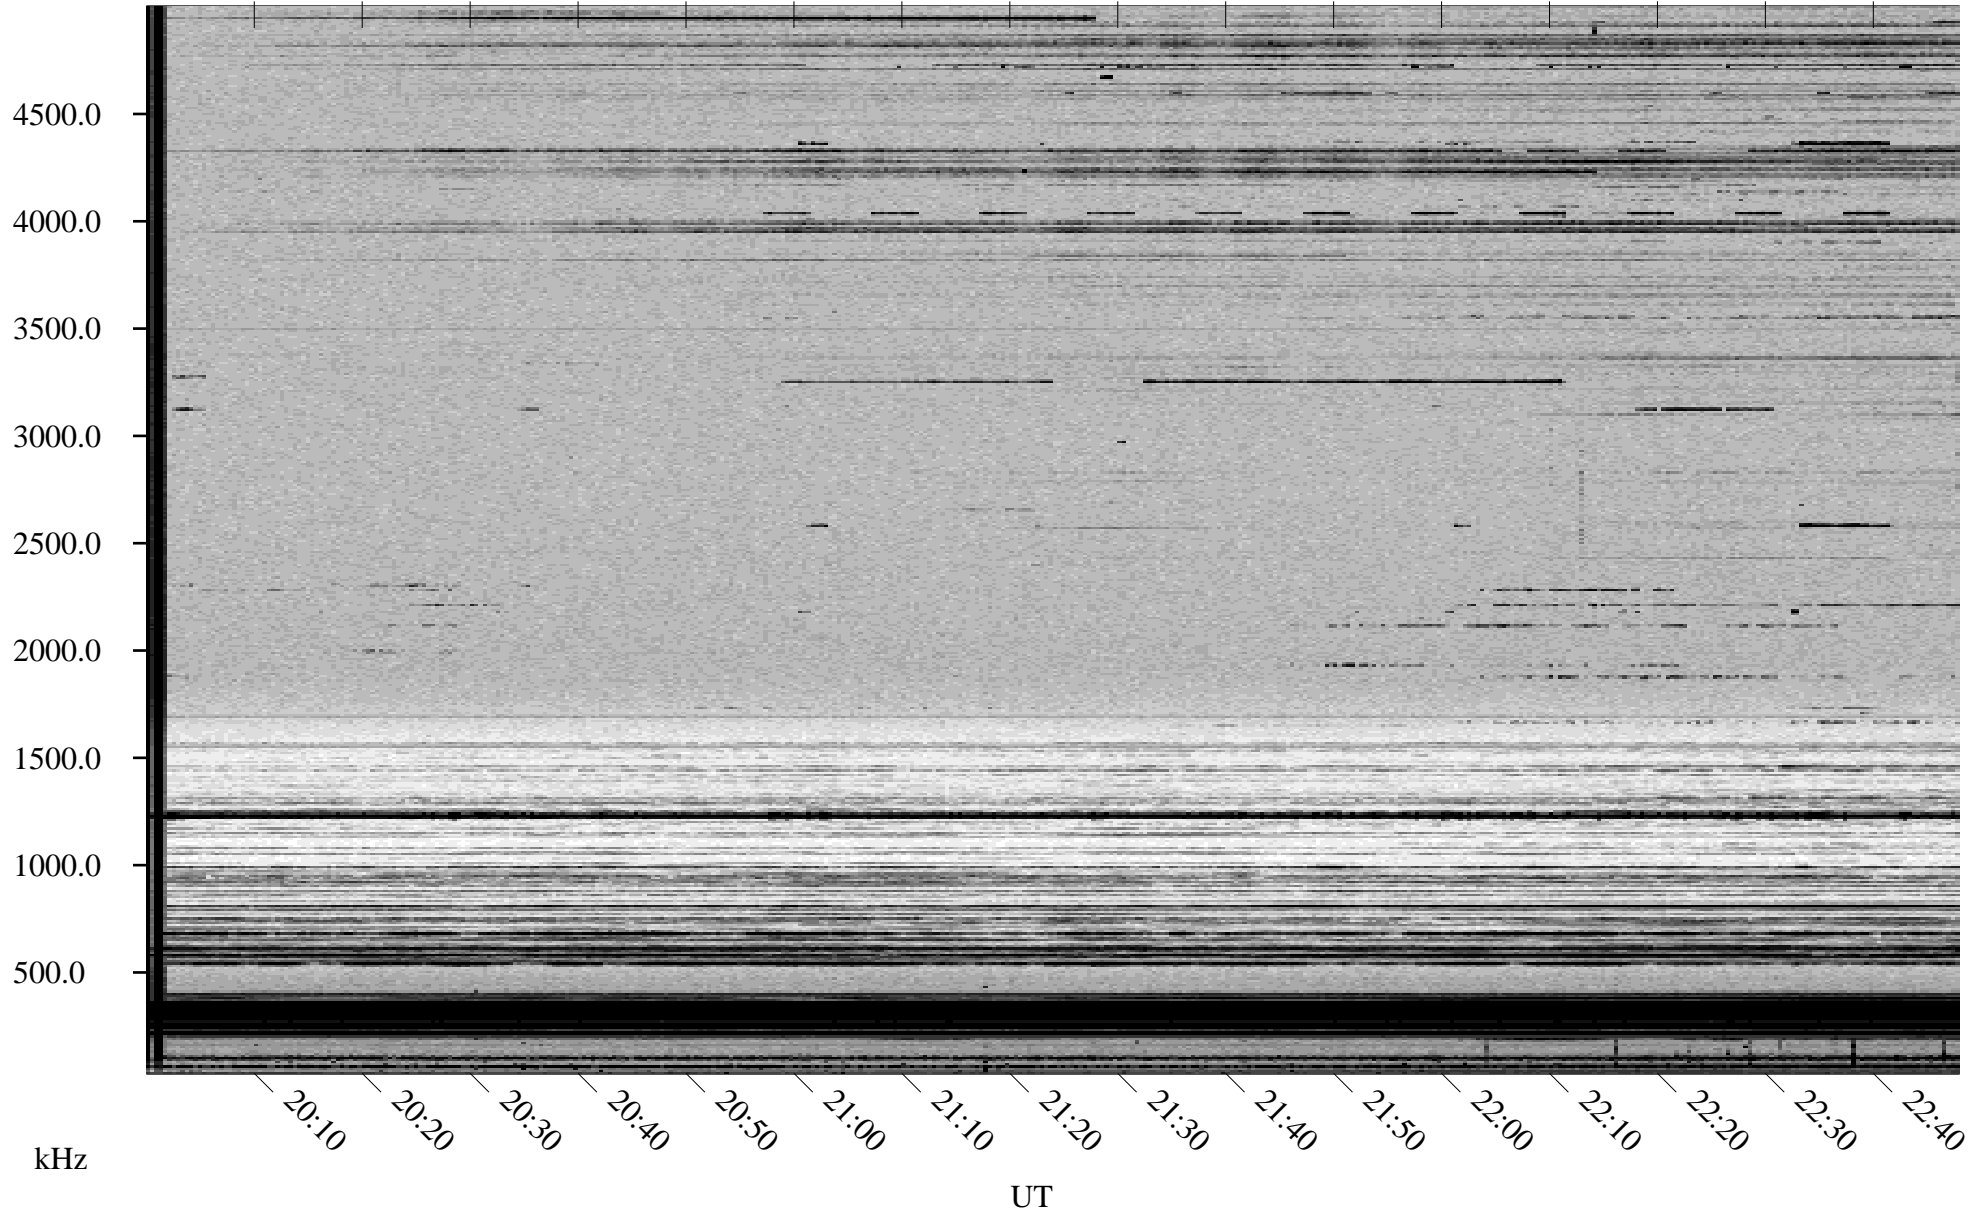

# 11/10/1998 Churchill, Manitoba

Linear Scale    Black = 161    White = 15

ch98314l.r00m max\_12

Page 1

# 11/10/1998 Churchill, Manitoba

Linear Scale    Black = 161    White = 15

ch98314l.r00m max\_12

Page 2

# 11/11/1998 Churchill, Manitoba

Linear Scale    Black = 161    White = 15

ch98314l.r00m max\_12

Page 3

# 11/11/1998 Churchill, Manitoba

Linear Scale    Black = 161    White = 15

ch98314l.r00m max\_12

Page 4