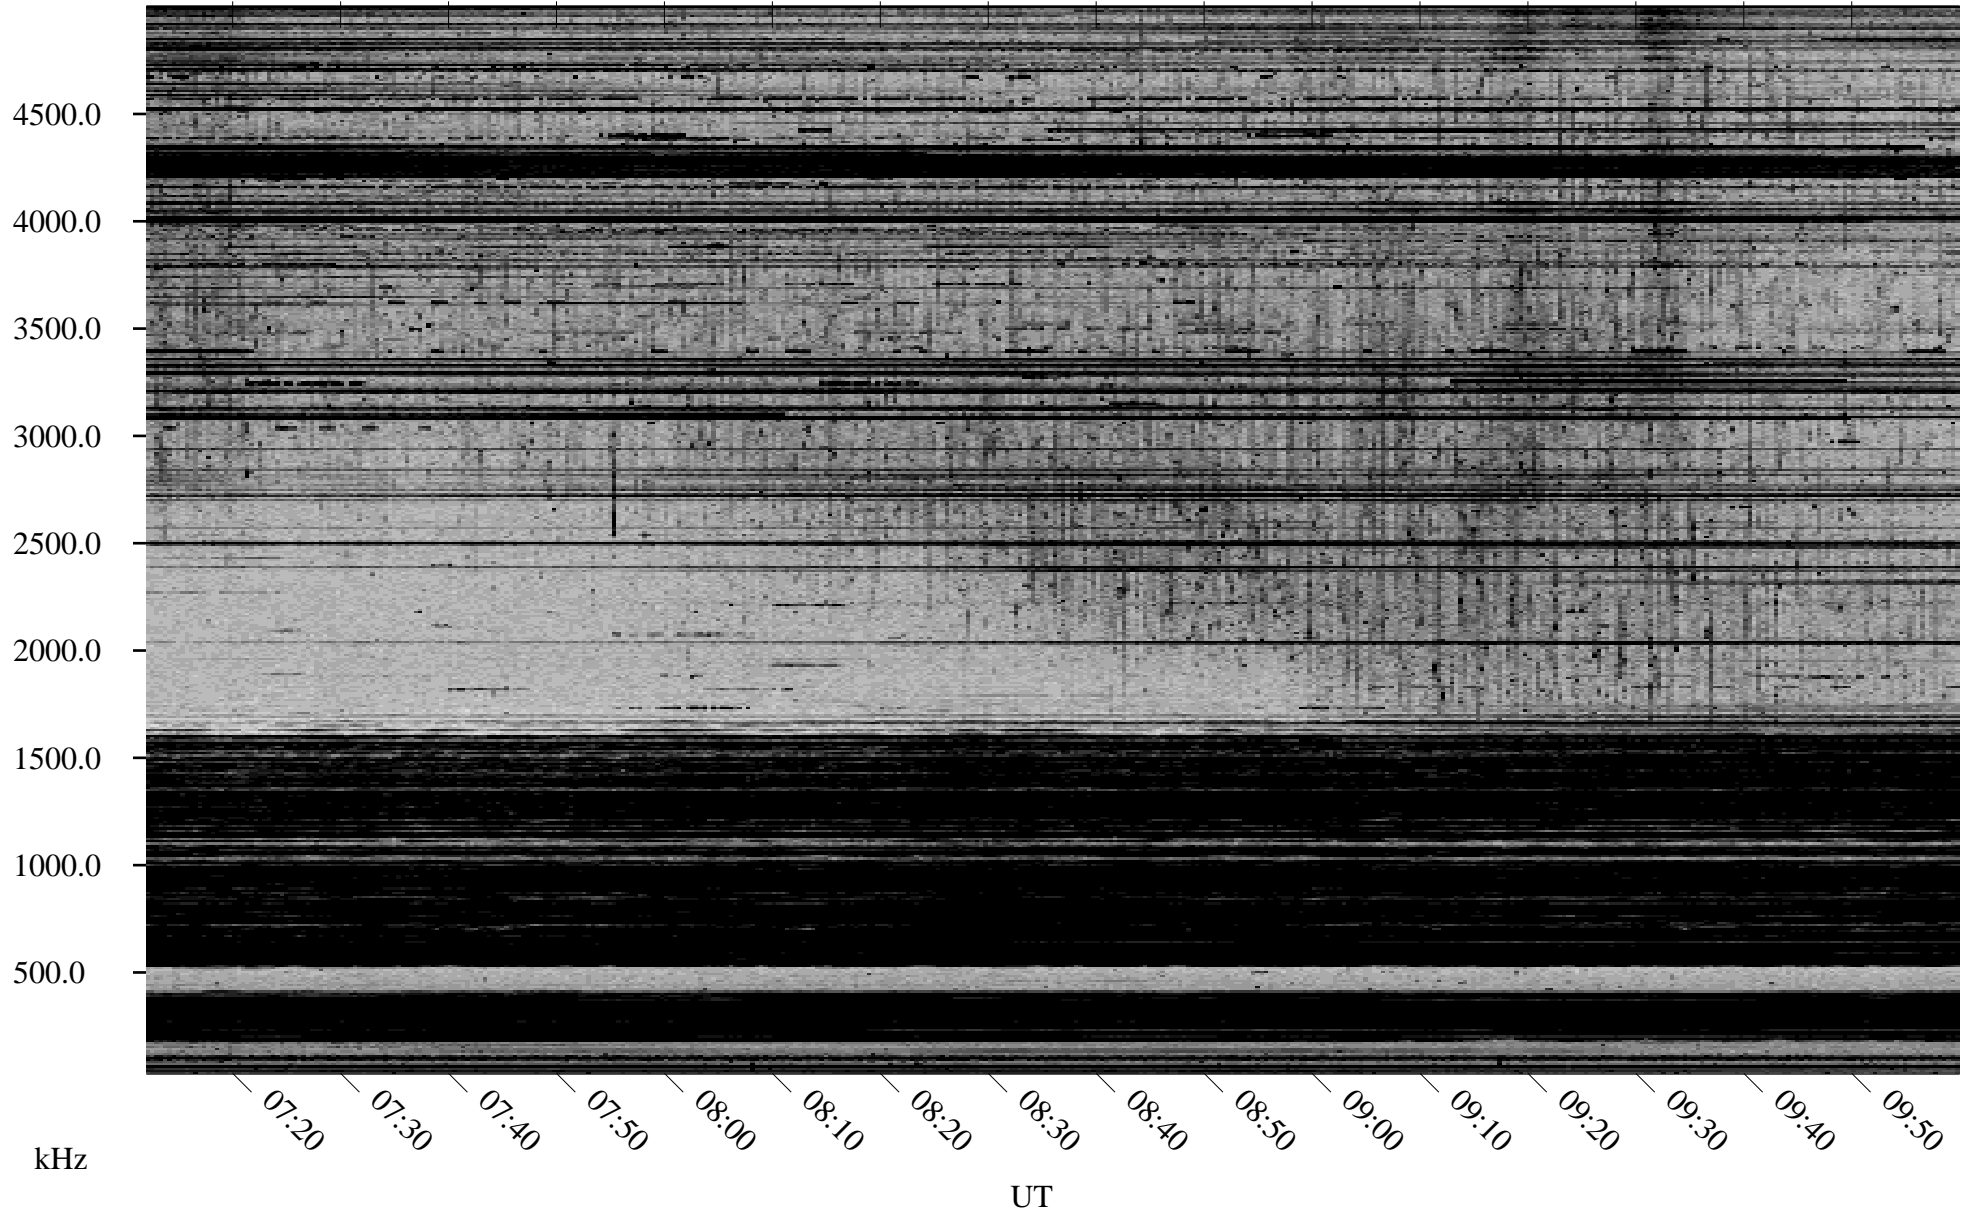

# 11/11/1998 Churchill, Manitoba

Linear Scale    Black = 161    White = 15

ch98314l.r00m max\_12

Page 3

# 11/11/1998 Churchill, Manitoba

Linear Scale    Black = 161    White = 15

ch98314l.r00m max\_12

Page 4

# 11/11/1998 Churchill, Manitoba

Linear Scale    Black = 161    White = 15

ch98314l.r00m max\_12

Page 5

# 11/11/1998 Churchill, Manitoba

Linear Scale    Black = 161    White = 15

ch98314l.r00m max\_12

Page 6