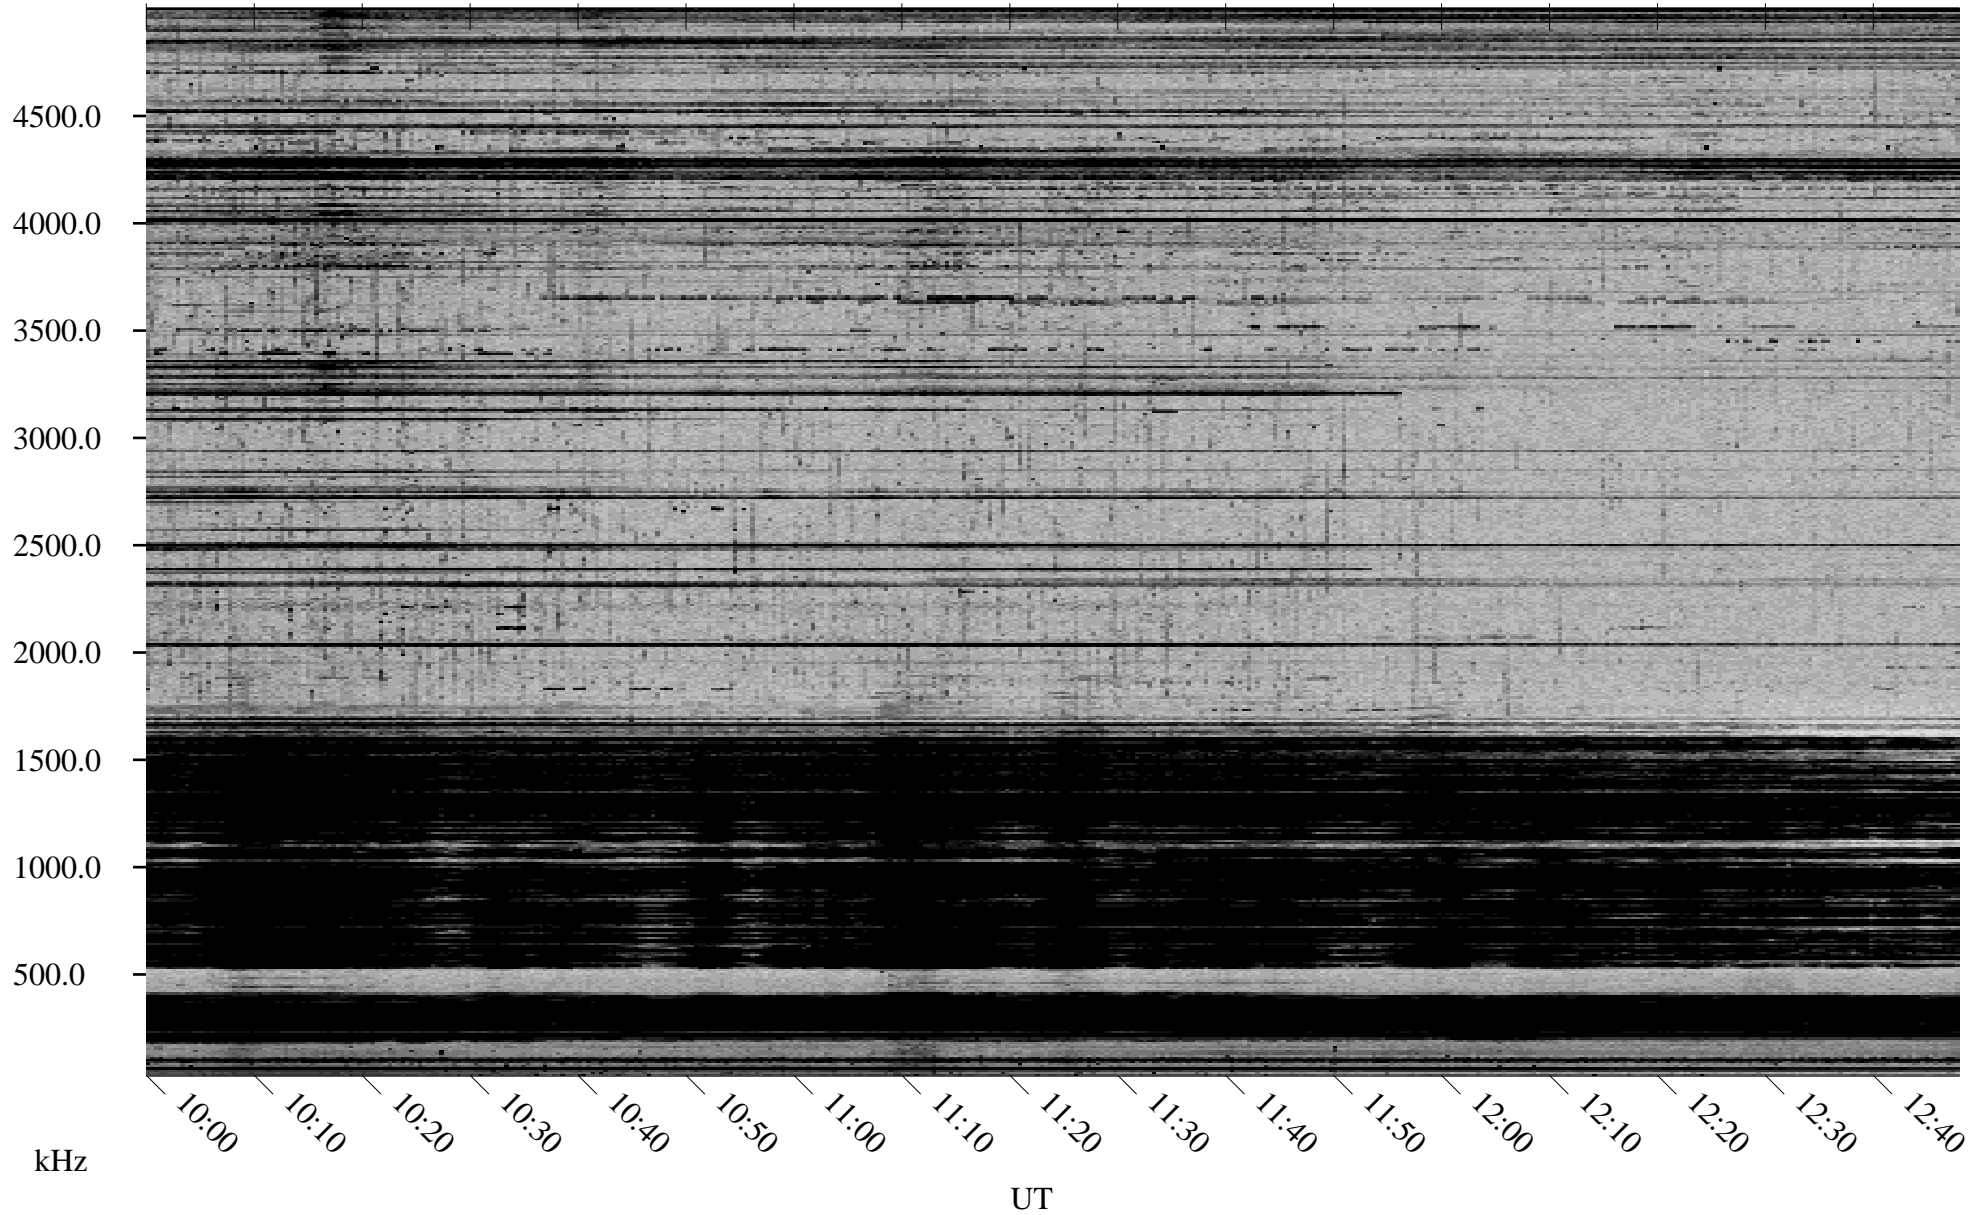

# 11/11/1998 Churchill, Manitoba

Linear Scale    Black = 161    White = 15

ch98314l.r00m max\_12

Page 5

# 11/11/1998 Churchill, Manitoba

Linear Scale    Black = 161    White = 15

ch98314l.r00m max\_12

Page 6