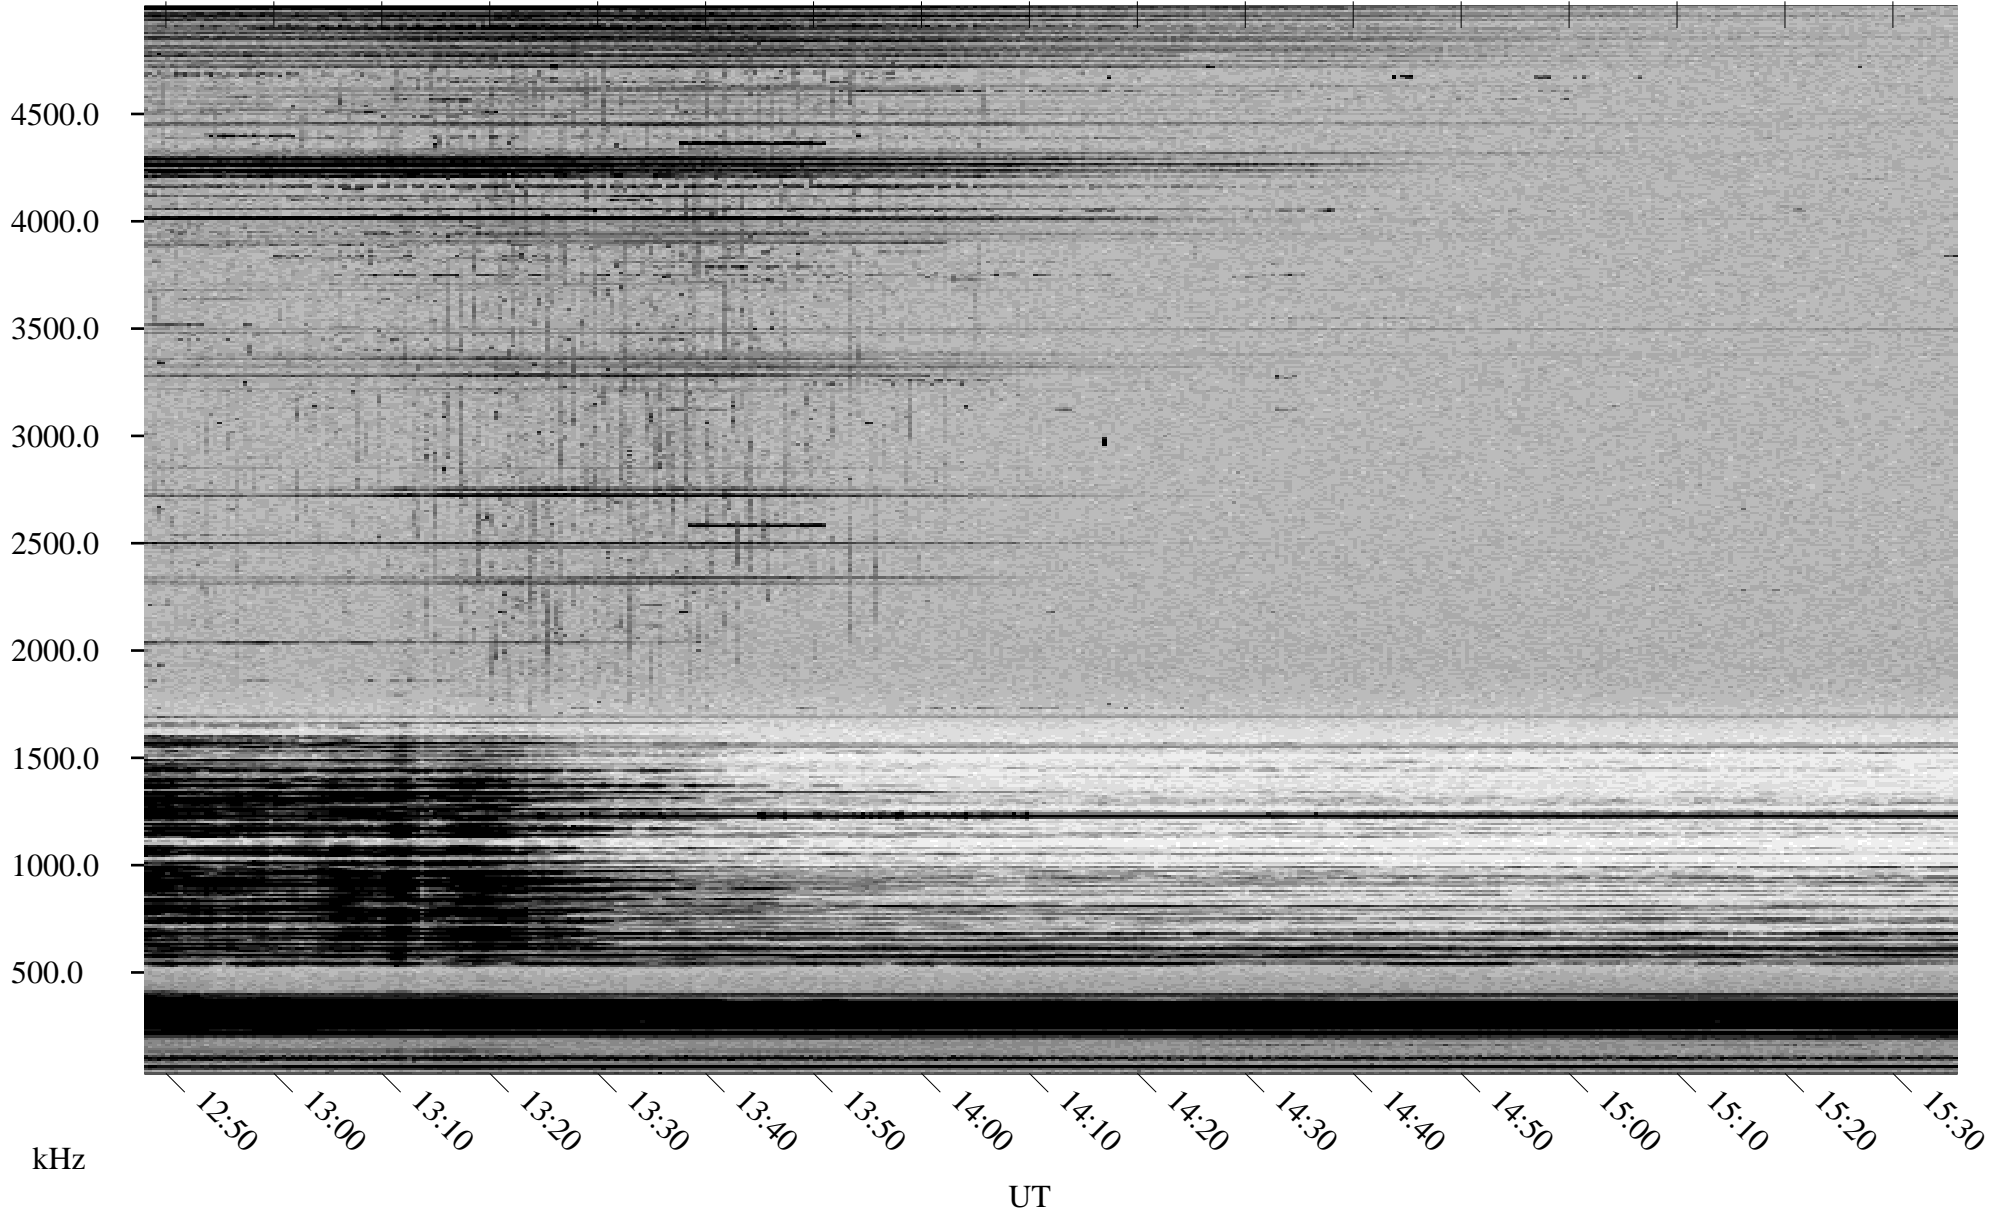

# 11/11/1998 Churchill, Manitoba

Linear Scale    Black = 161    White = 15

ch98314l.r00m max\_12

Page 6

# 11/11/1998 Churchill, Manitoba

Linear Scale    Black = 161    White = 15

ch98314l.r00m max\_12

Page 7

# 11/11/1998 Churchill, Manitoba

Linear Scale    Black = 161    White = 15

ch98314l.r00m max\_12