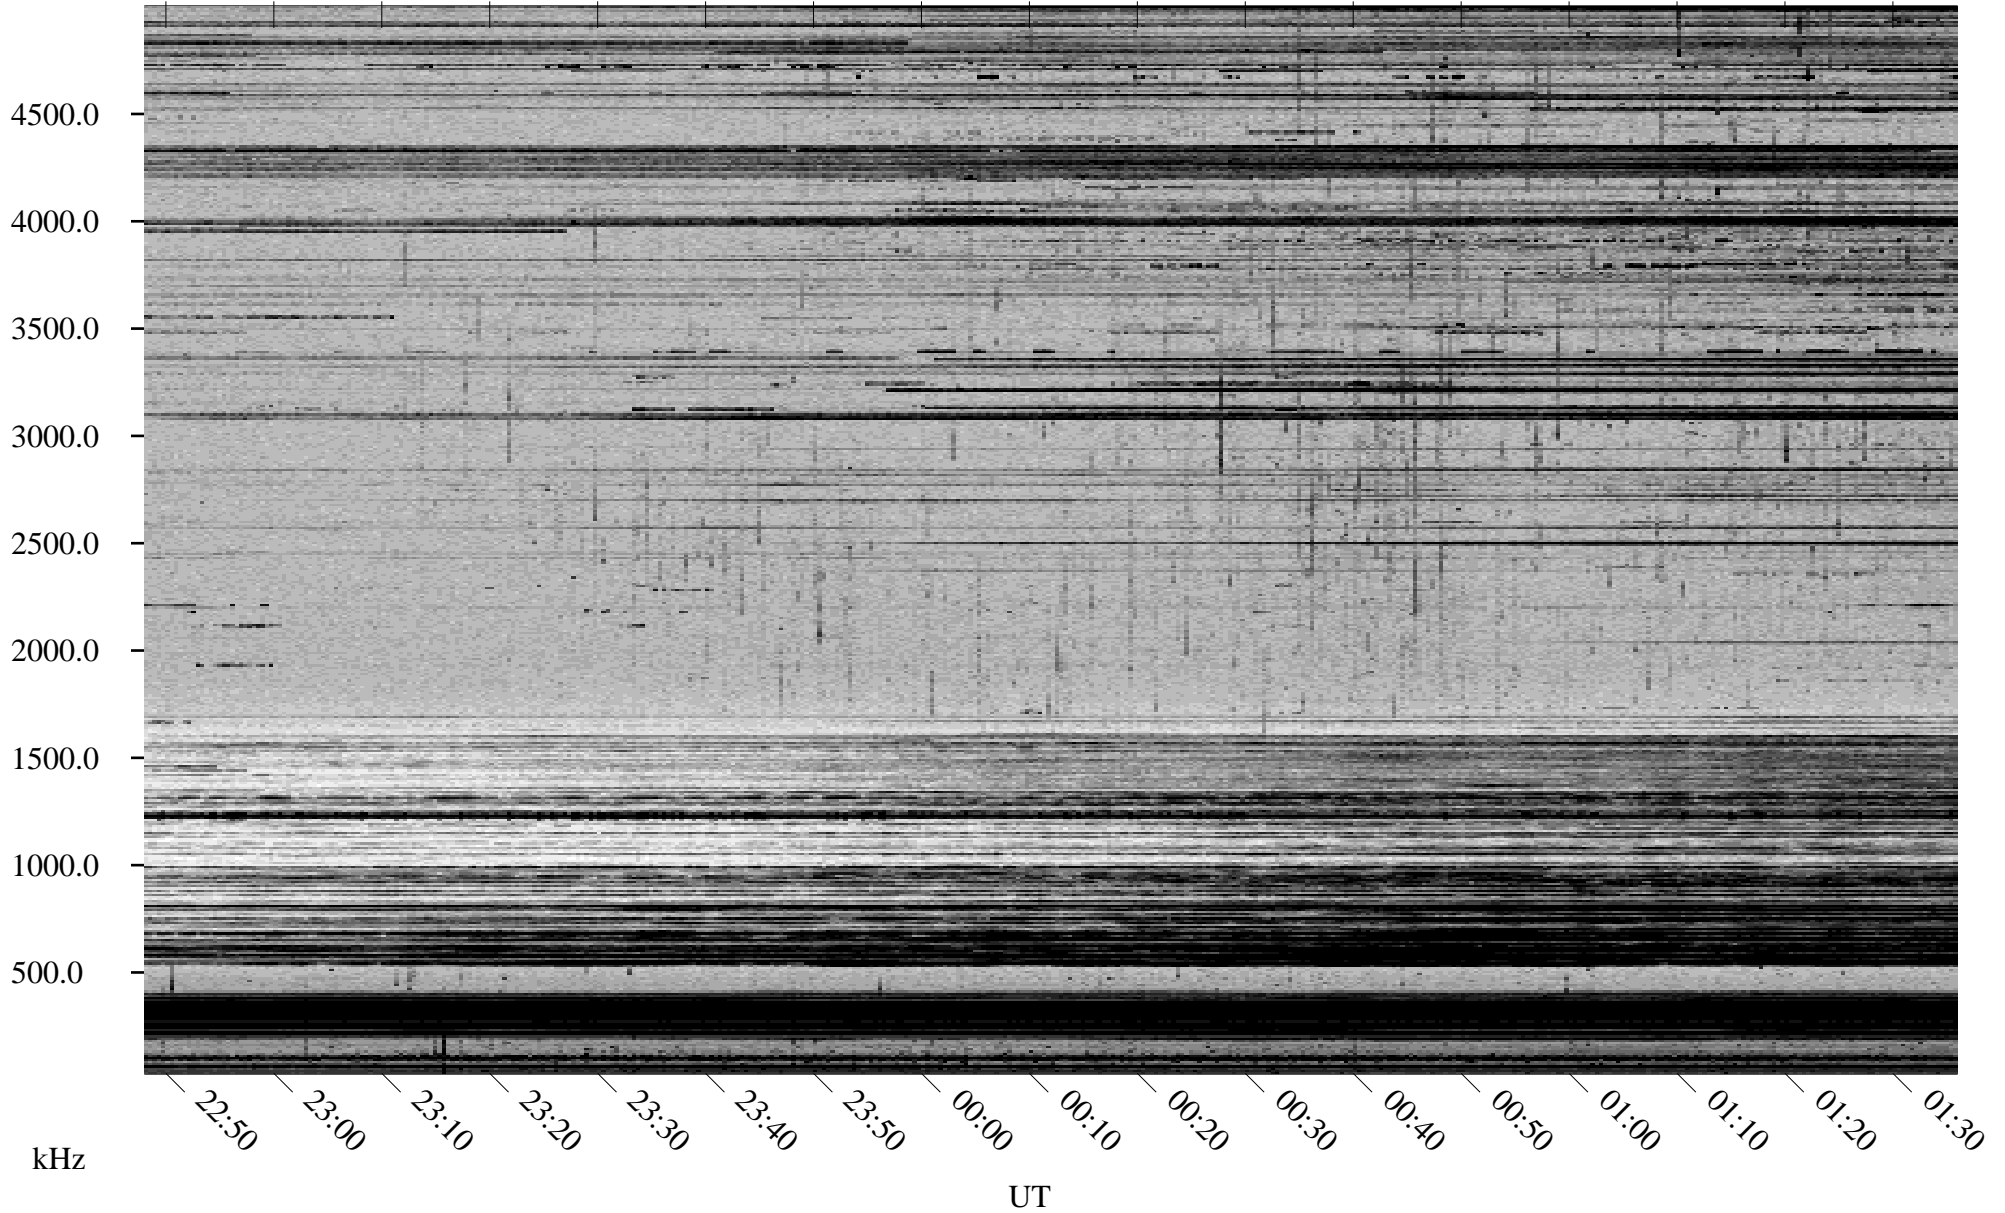

# 11/10/1998 Churchill, Manitoba

Linear Scale    Black = 161    White = 15

ch98314l.r00m max\_12

Page 1

# 11/10/1998 Churchill, Manitoba

Linear Scale    Black = 161    White = 15

ch98314l.r00m max\_12

Page 2

# 11/11/1998 Churchill, Manitoba

Linear Scale    Black = 161    White = 15

ch98314l.r00m max\_12

Page 3

# 11/11/1998 Churchill, Manitoba

Linear Scale    Black = 161    White = 15

ch98314l.r00m max\_12

Page 4