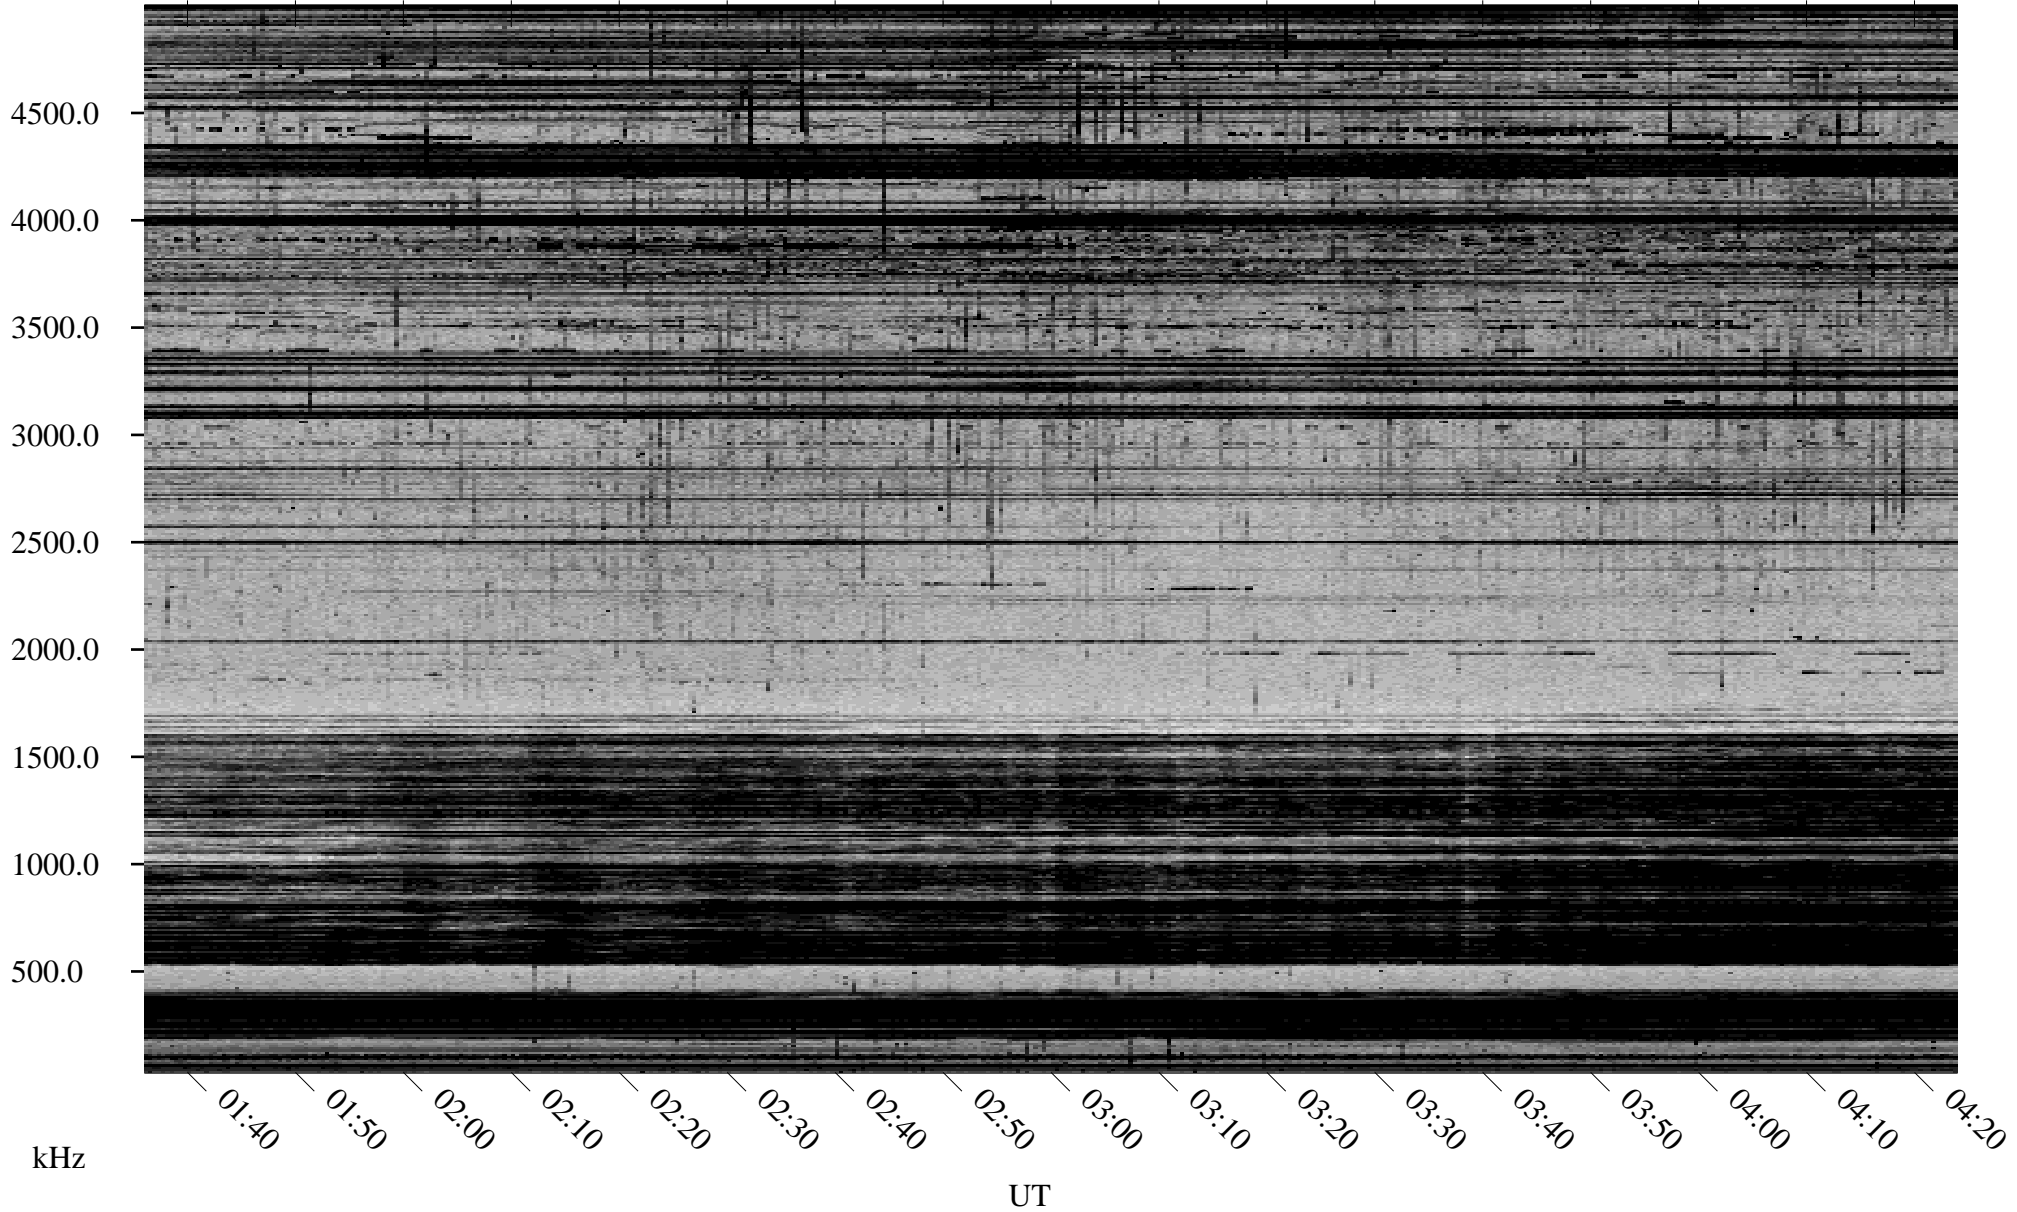

# 11/10/1998 Churchill, Manitoba

Linear Scale    Black = 161    White = 15

ch98314l.r00m max\_12

Page 1

# 11/10/1998 Churchill, Manitoba

Linear Scale    Black = 161    White = 15

ch98314l.r00m max\_12

Page 2

# 11/11/1998 Churchill, Manitoba

Linear Scale    Black = 161    White = 15

ch98314l.r00m max\_12

Page 3

# 11/11/1998 Churchill, Manitoba

Linear Scale    Black = 161    White = 15

ch98314l.r00m max\_12

Page 4