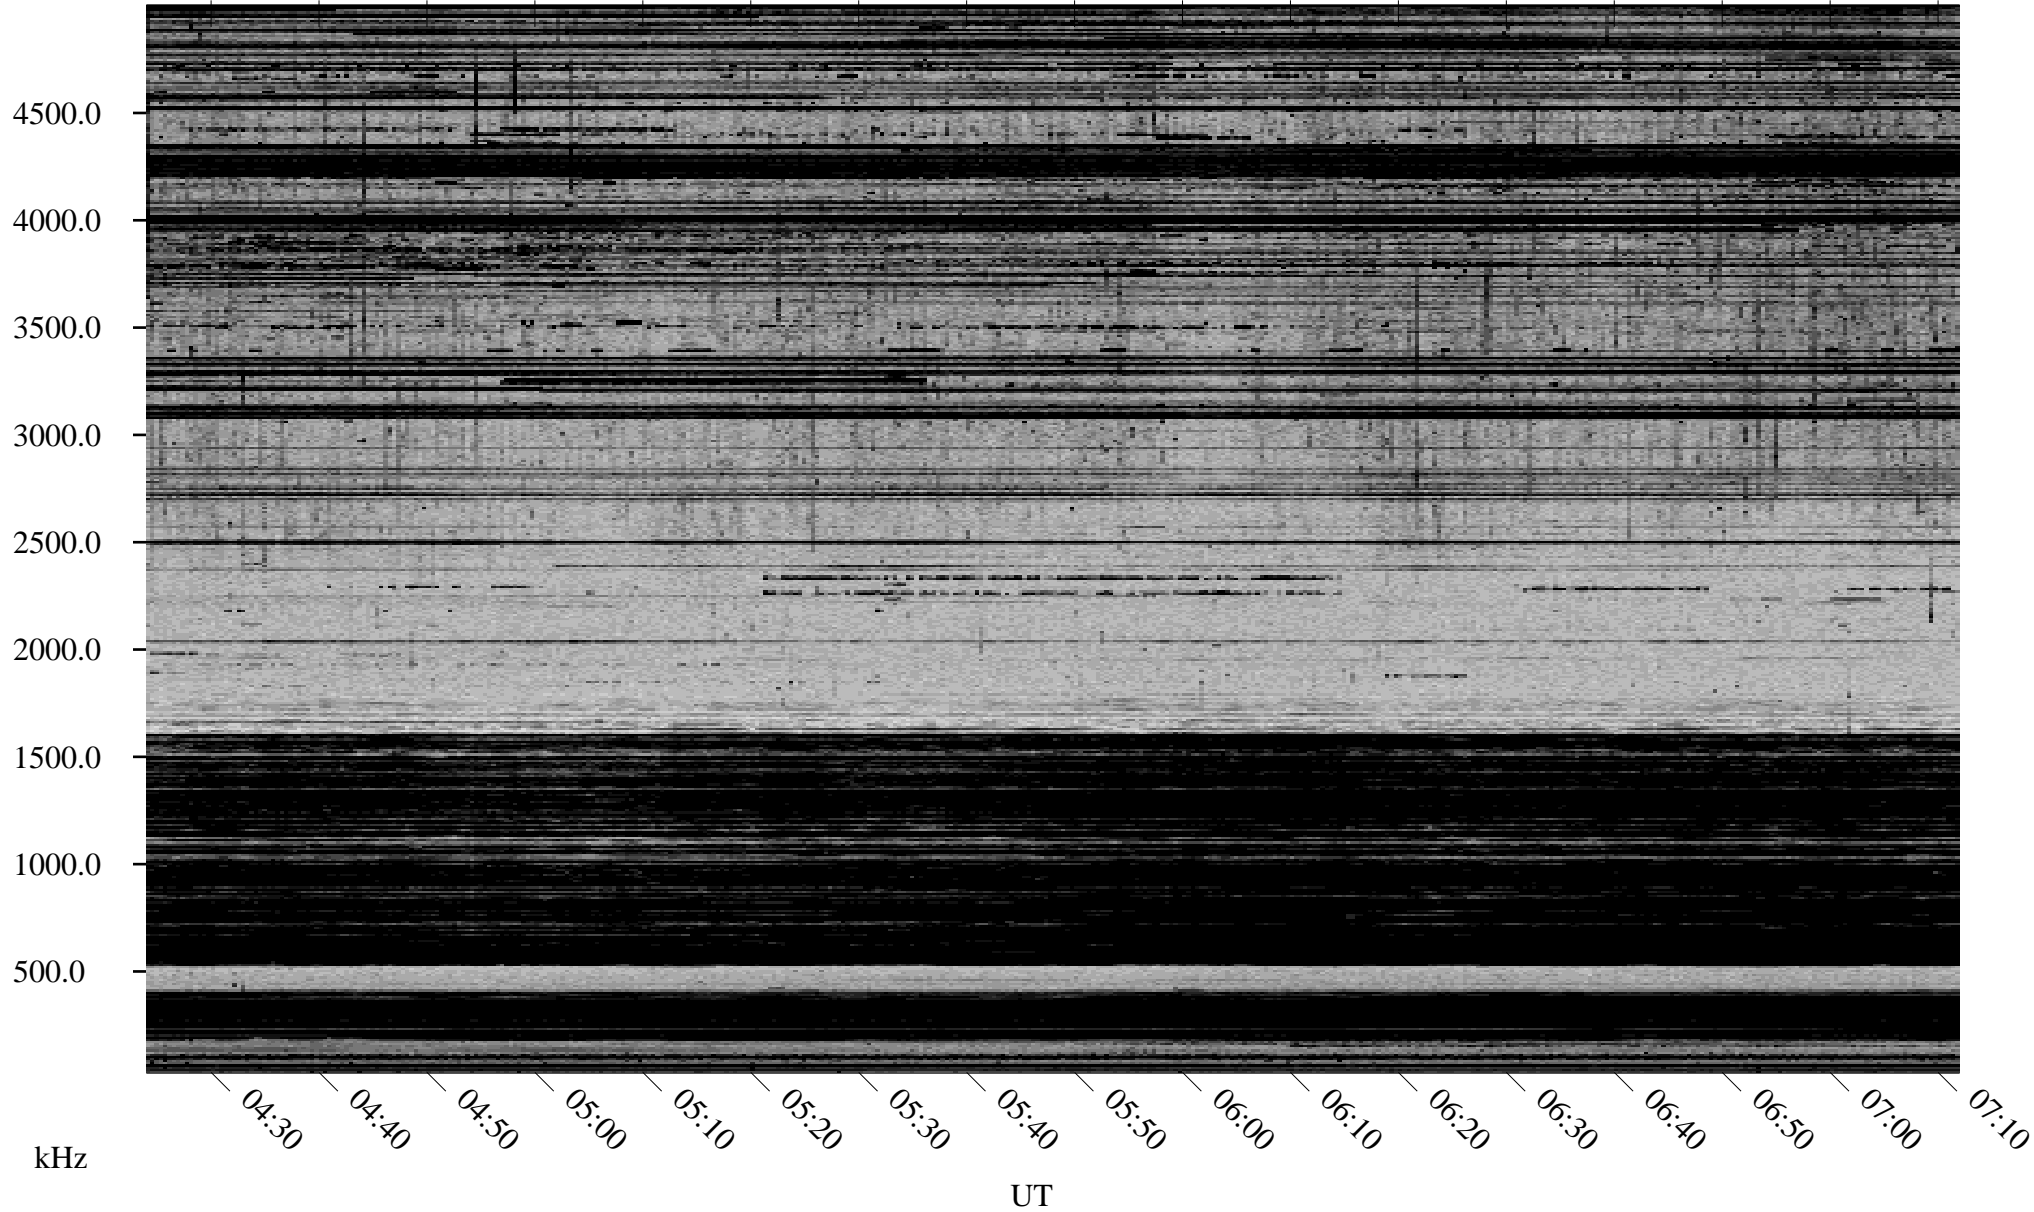

# 11/10/1998 Churchill, Manitoba

Linear Scale    Black = 161    White = 15

ch98314l.r00m max\_12

Page 1

# 11/10/1998 Churchill, Manitoba

Linear Scale    Black = 161    White = 15

ch98314l.r00m max\_12

Page 2

# 11/11/1998 Churchill, Manitoba

Linear Scale    Black = 161    White = 15

ch98314l.r00m max\_12

Page 3

# 11/11/1998 Churchill, Manitoba

Linear Scale    Black = 161    White = 15

ch98314l.r00m max\_12

Page 4