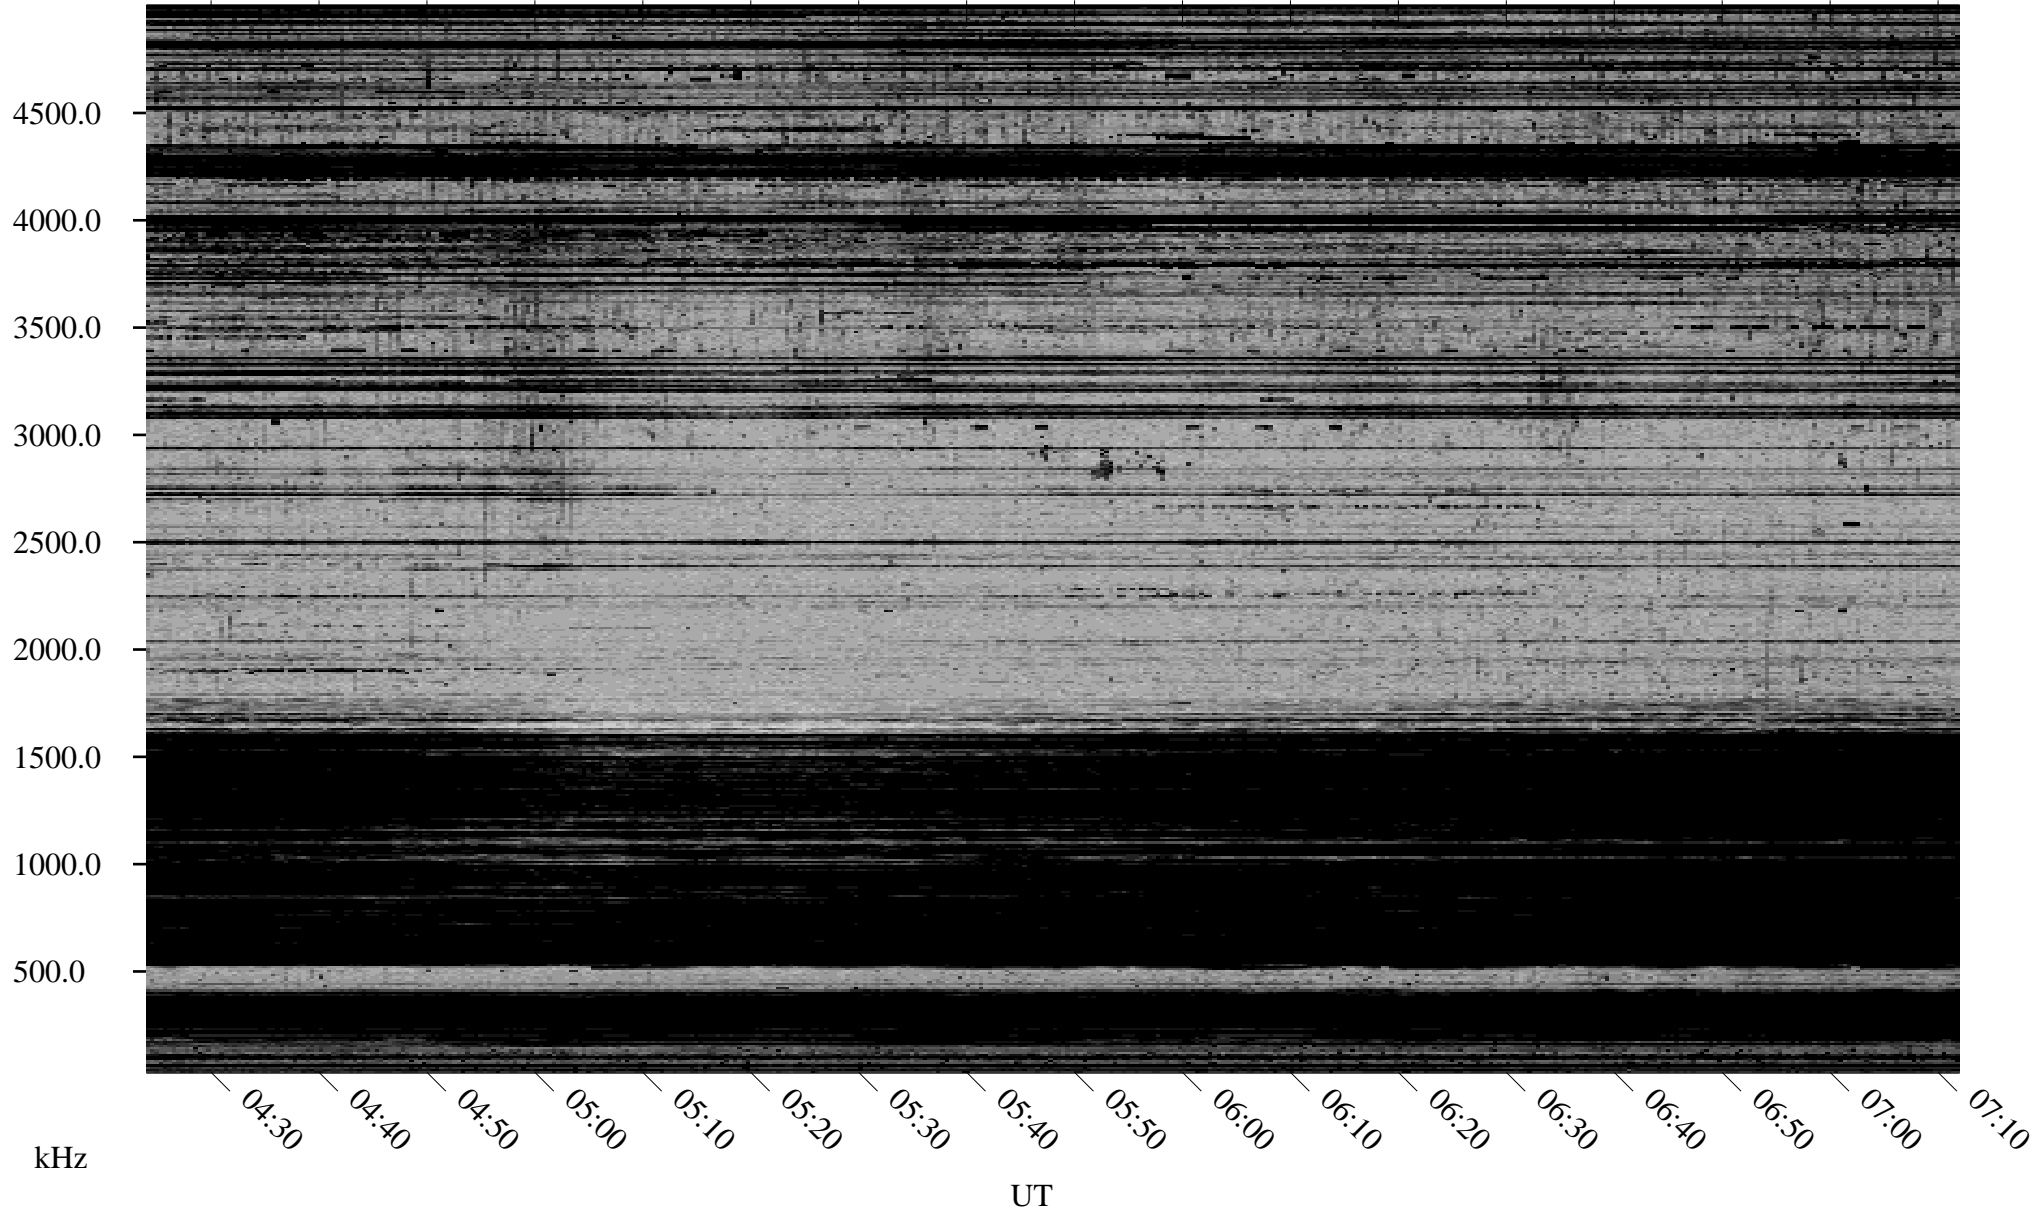

11/11/1998 Churchill, Manitoba

Linear Scale Black = 161 White = 15

ch983151.r00m max_12

Page 1

11/11/1998 Churchill, Manitoba

Linear Scale Black = 161 White = 15

ch98315l.r00m max_12

Page 2

11/12/1998 Churchill, Manitoba

Linear Scale Black = 161 White = 15

ch98315l.r00m max_12

Page 3

11/12/1998 Churchill, Manitoba

Linear Scale Black = 161 White = 15

ch98315l.r00m max_12

Page 4

11/12/1998 Churchill, Manitoba

Linear Scale Black = 161 White = 15

ch98315l.r00m max_12

Page 5

11/12/1998 Churchill, Manitoba

Linear Scale Black = 161 White = 15

ch98315l.r00m max_12

Page 6

11/12/1998 Churchill, Manitoba

Linear Scale Black = 161 White = 15

ch98315l.r00m max_12

Page 7

11/12/1998 Churchill, Manitoba

Linear Scale Black = 161 White = 15

ch98315l.r00m max_12