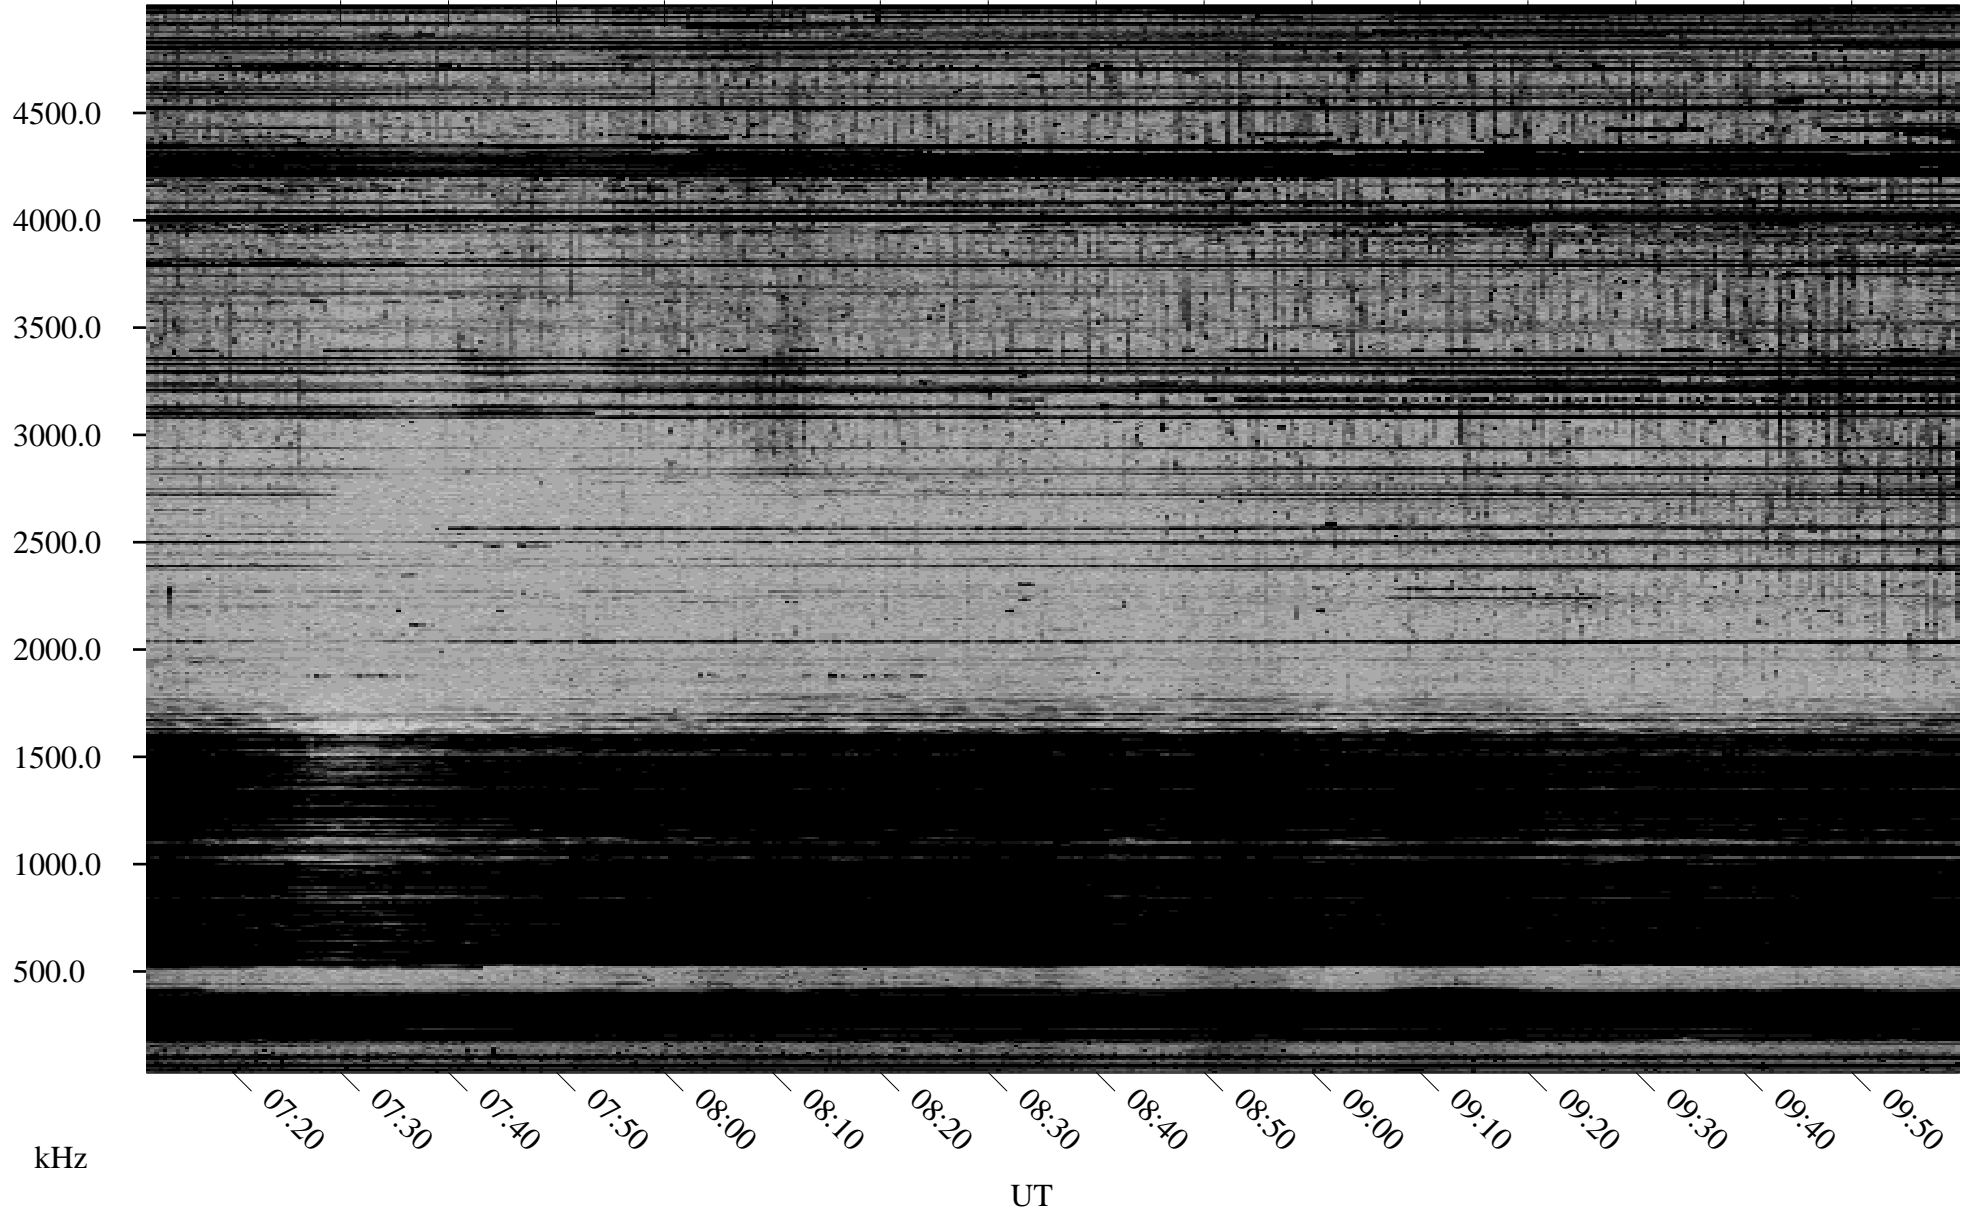

11/11/1998 Churchill, Manitoba

Linear Scale Black = 161 White = 15

ch983151.r00m max_12

Page 1

11/11/1998 Churchill, Manitoba

Linear Scale Black = 161 White = 15

ch98315l.r00m max_12

Page 2

11/12/1998 Churchill, Manitoba

Linear Scale Black = 161 White = 15

ch98315l.r00m max_12

Page 3

11/12/1998 Churchill, Manitoba

Linear Scale Black = 161 White = 15

ch98315l.r00m max_12

Page 4

11/12/1998 Churchill, Manitoba

Linear Scale Black = 161 White = 15

ch98315l.r00m max_12

Page 5

11/12/1998 Churchill, Manitoba

Linear Scale Black = 161 White = 15

ch98315l.r00m max_12

Page 6

11/12/1998 Churchill, Manitoba

Linear Scale Black = 161 White = 15

ch98315l.r00m max_12

Page 7

11/12/1998 Churchill, Manitoba

Linear Scale Black = 161 White = 15

ch98315l.r00m max_12