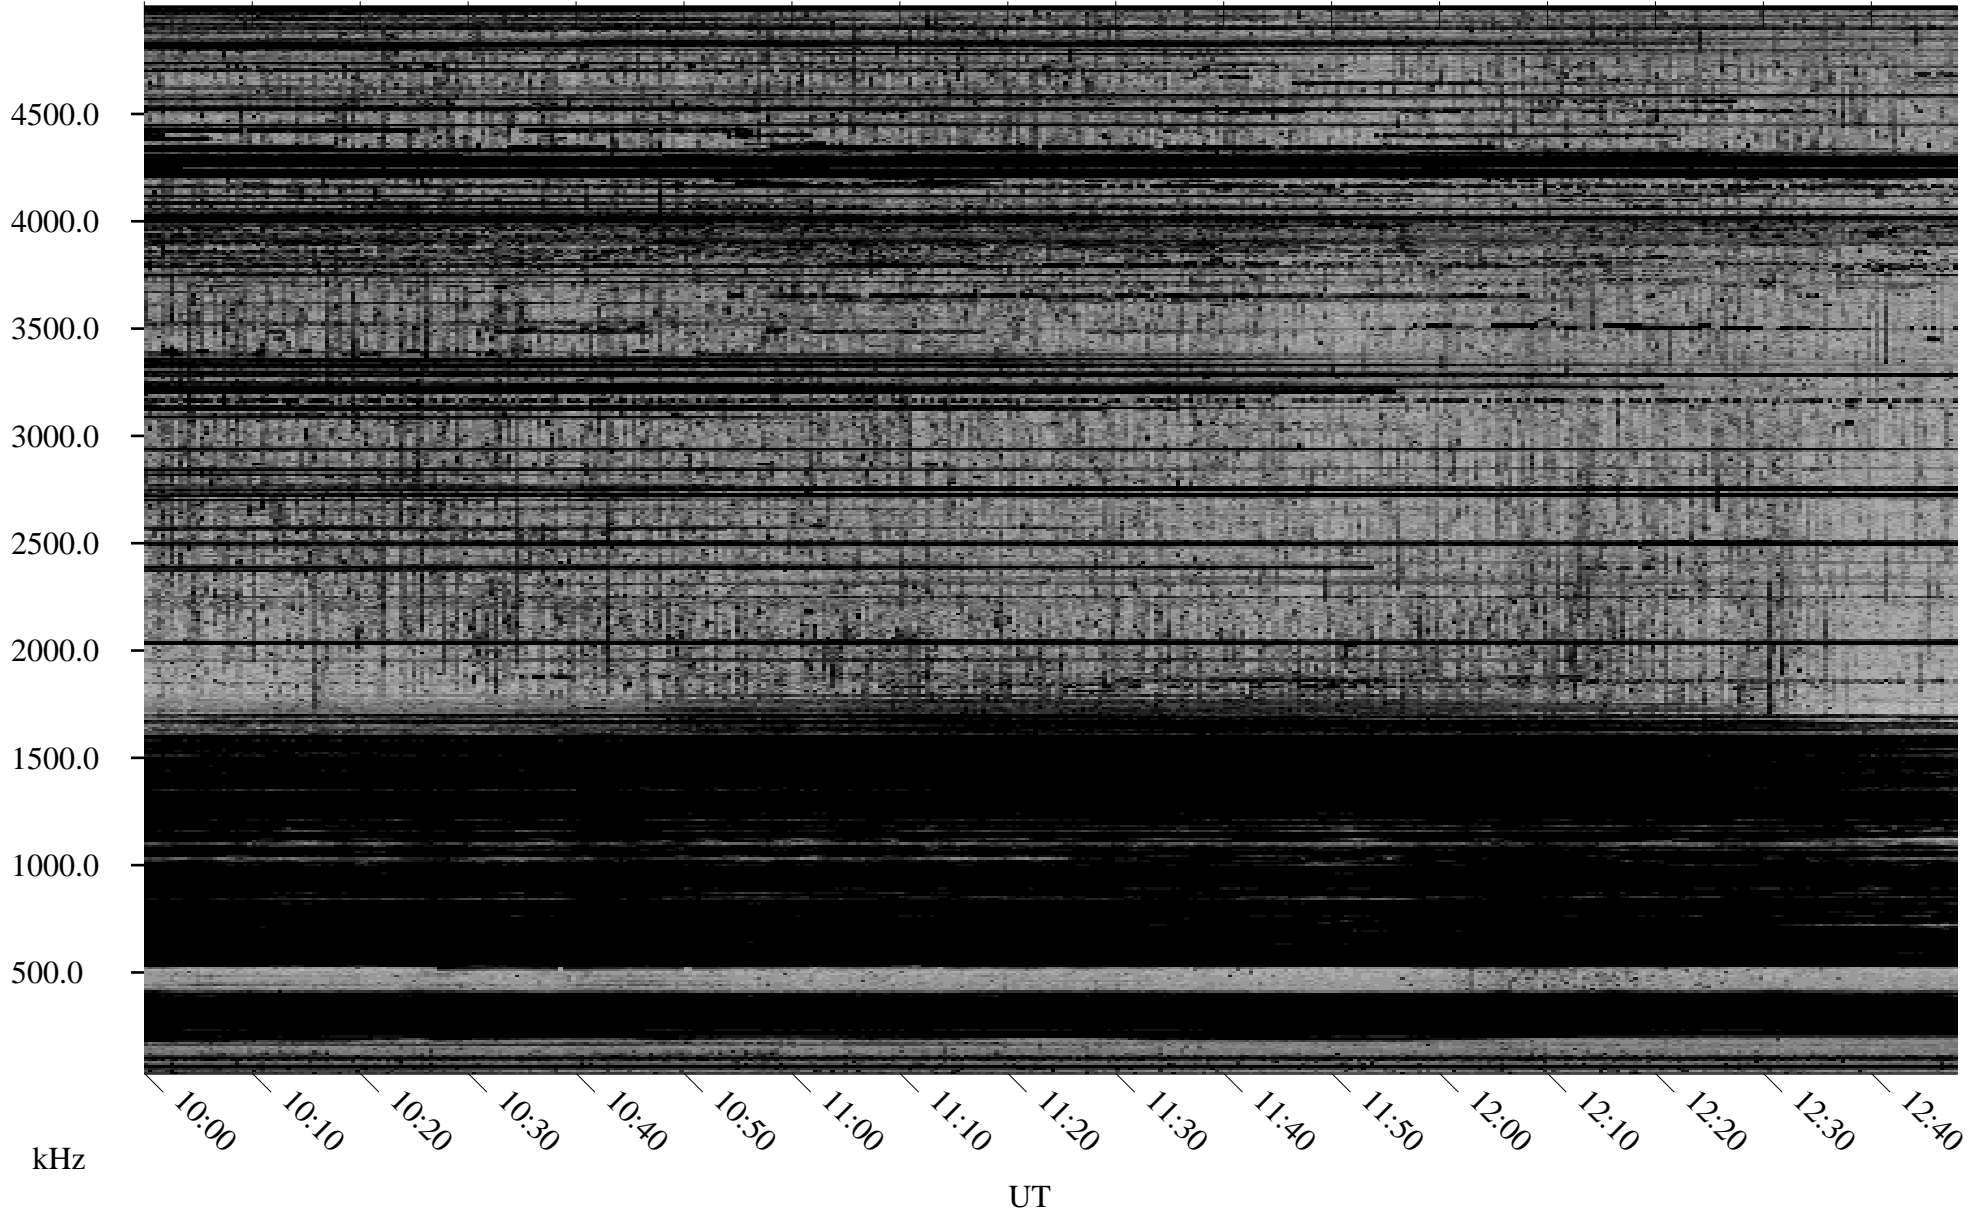

11/11/1998 Churchill, Manitoba

Linear Scale Black = 161 White = 15

ch983151.r00m max_12

Page 1

11/11/1998 Churchill, Manitoba

Linear Scale Black = 161 White = 15

ch98315l.r00m max_12

Page 2

11/12/1998 Churchill, Manitoba

Linear Scale Black = 161 White = 15

ch98315l.r00m max_12

Page 3

11/12/1998 Churchill, Manitoba

Linear Scale Black = 161 White = 15

ch98315l.r00m max_12

Page 4

11/12/1998 Churchill, Manitoba

Linear Scale Black = 161 White = 15

ch98315l.r00m max_12

Page 5

11/12/1998 Churchill, Manitoba

Linear Scale Black = 161 White = 15

ch98315l.r00m max_12

Page 6

11/12/1998 Churchill, Manitoba

Linear Scale Black = 161 White = 15

ch98315l.r00m max_12

Page 7

11/12/1998 Churchill, Manitoba

Linear Scale Black = 161 White = 15

ch98315l.r00m max_12