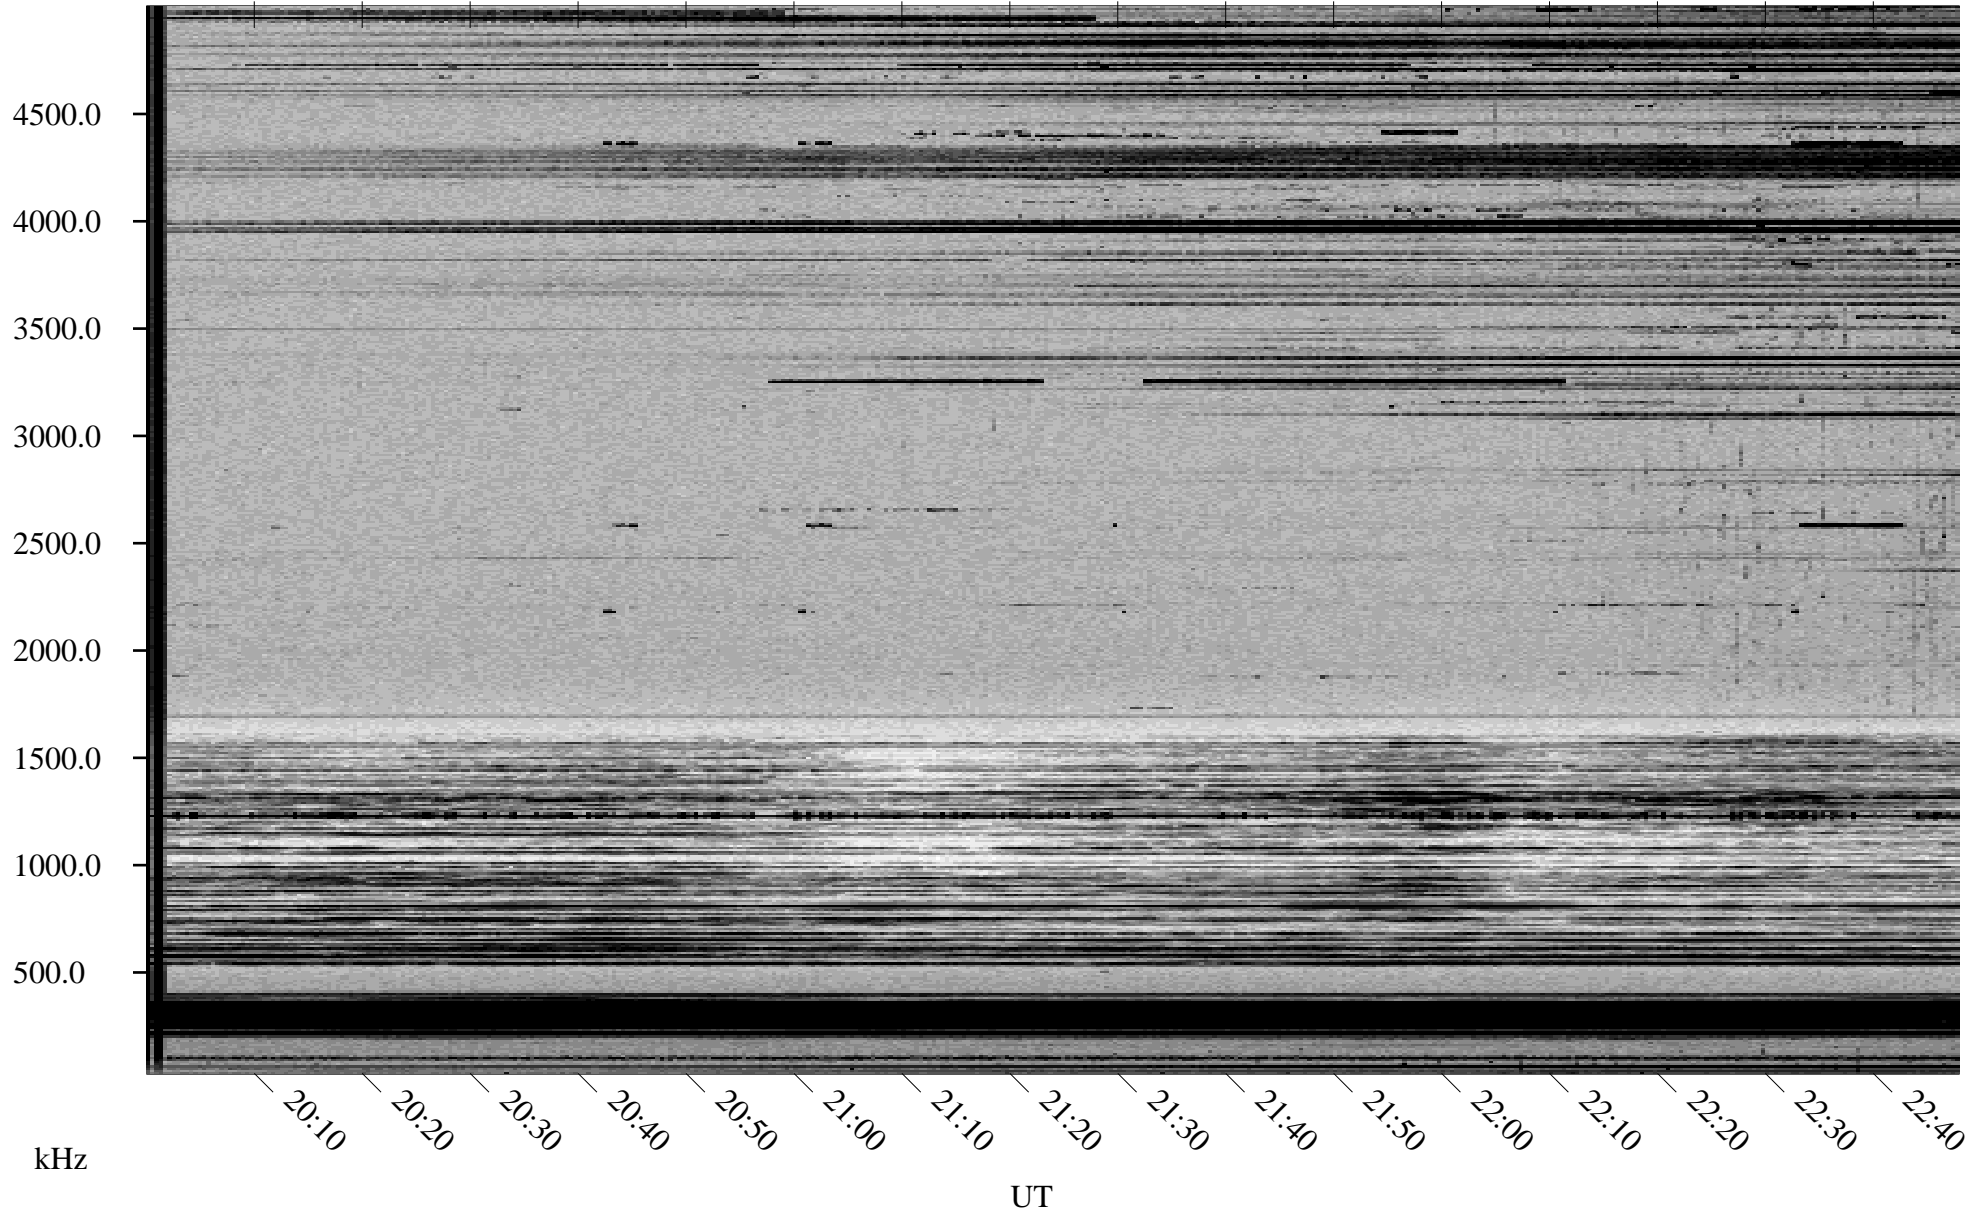

11/11/1998 Churchill, Manitoba

Linear Scale Black = 161 White = 15

ch983151.r00m max_12

Page 1

11/11/1998 Churchill, Manitoba

Linear Scale Black = 161 White = 15

ch98315l.r00m max_12

Page 2

11/12/1998 Churchill, Manitoba

Linear Scale Black = 161 White = 15

ch98315l.r00m max_12

Page 3

11/12/1998 Churchill, Manitoba

Linear Scale Black = 161 White = 15

ch98315l.r00m max_12

Page 4

11/12/1998 Churchill, Manitoba

Linear Scale Black = 161 White = 15

ch98315l.r00m max_12

Page 5

11/12/1998 Churchill, Manitoba

Linear Scale Black = 161 White = 15

ch98315l.r00m max_12

Page 6

11/12/1998 Churchill, Manitoba

Linear Scale Black = 161 White = 15

ch98315l.r00m max_12

Page 7

11/12/1998 Churchill, Manitoba

Linear Scale Black = 161 White = 15

ch98315l.r00m max_12