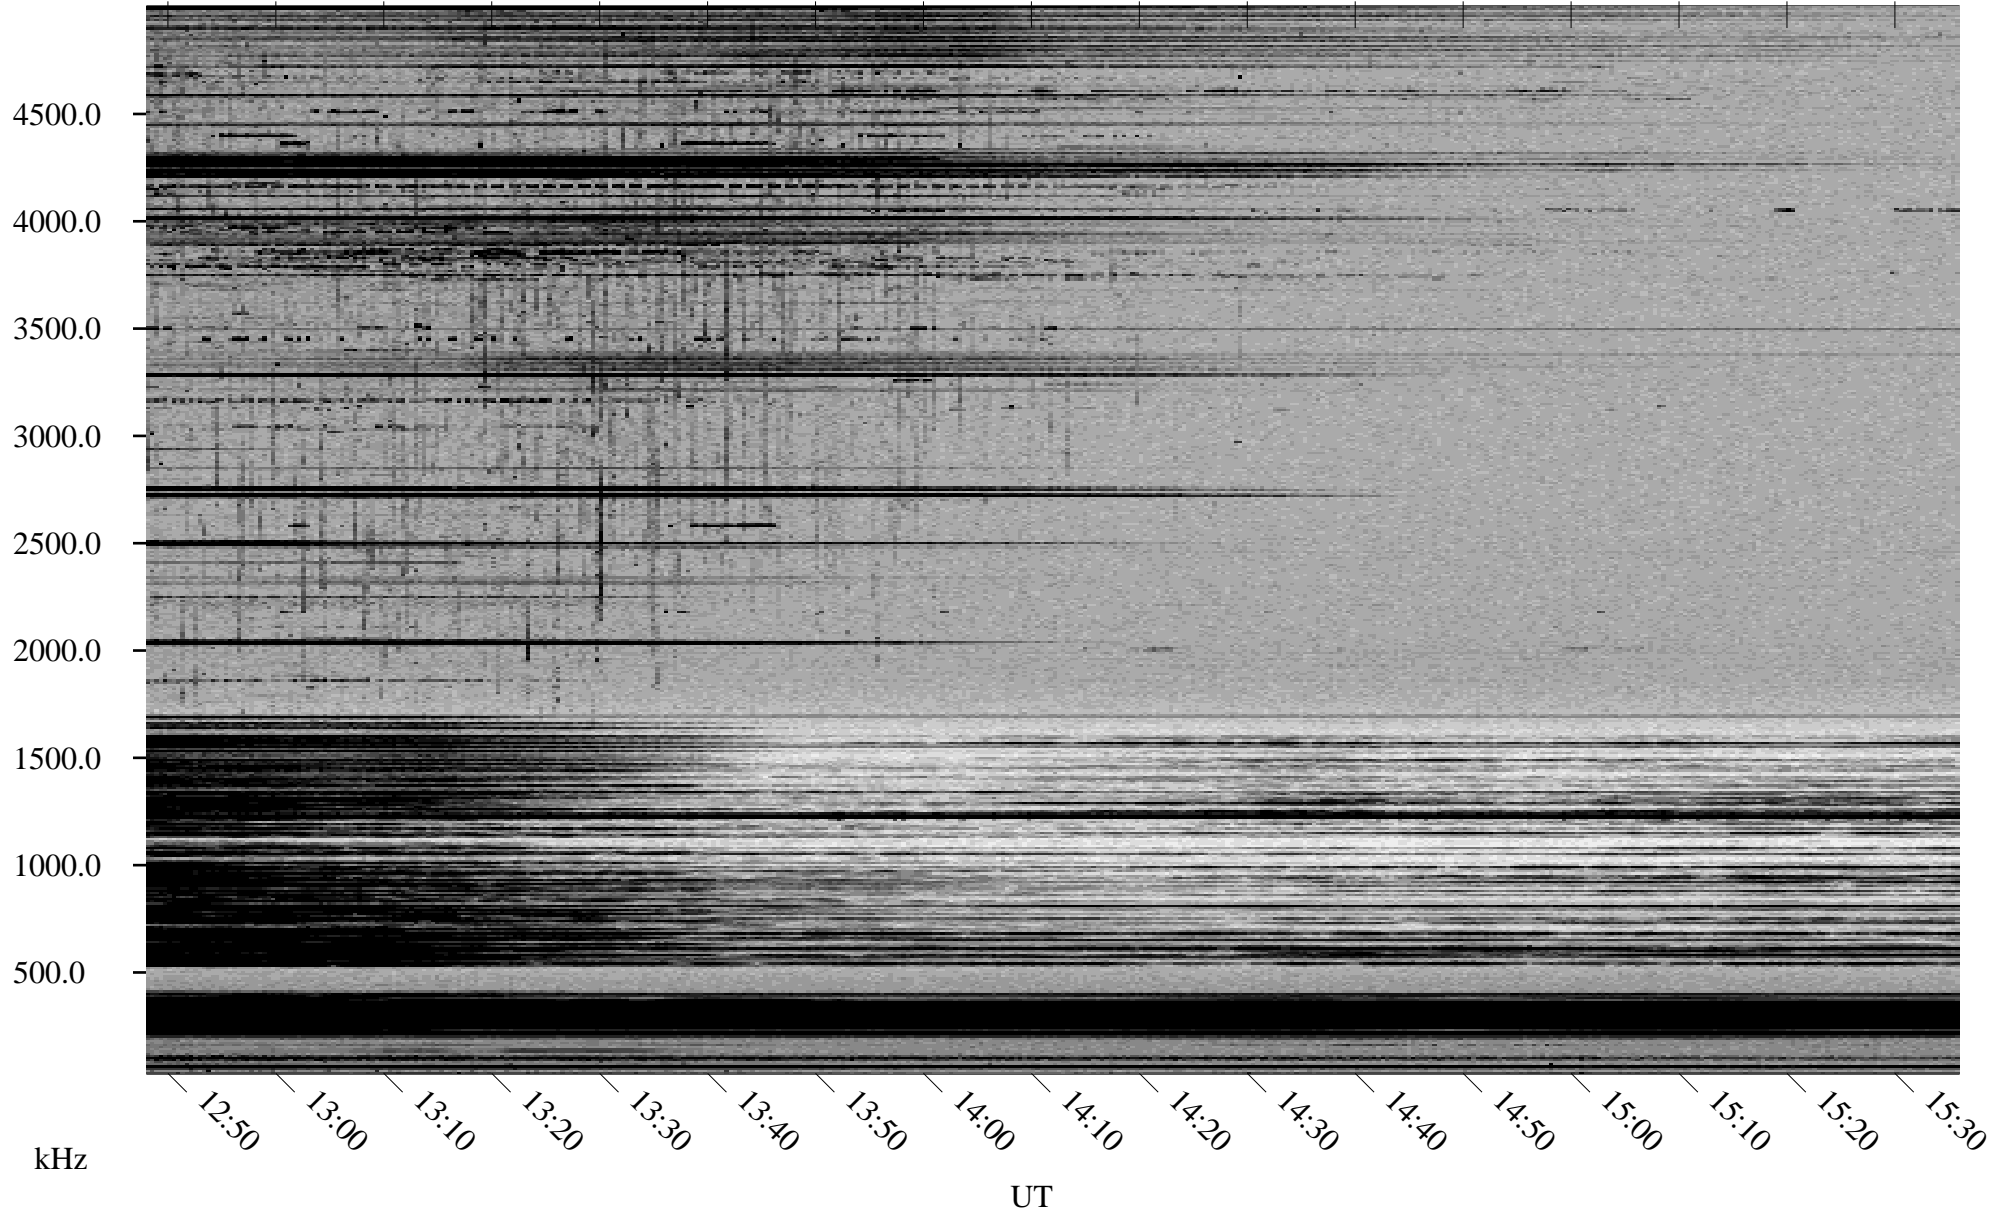

11/11/1998 Churchill, Manitoba

Linear Scale Black = 161 White = 15

ch983151.r00m max_12

Page 1

11/11/1998 Churchill, Manitoba

Linear Scale Black = 161 White = 15

ch98315l.r00m max_12

Page 2

11/12/1998 Churchill, Manitoba

Linear Scale Black = 161 White = 15

ch98315l.r00m max_12

Page 3

11/12/1998 Churchill, Manitoba

Linear Scale Black = 161 White = 15

ch98315l.r00m max_12

Page 4

11/12/1998 Churchill, Manitoba

Linear Scale Black = 161 White = 15

ch98315l.r00m max_12

Page 5

11/12/1998 Churchill, Manitoba

Linear Scale Black = 161 White = 15

ch98315l.r00m max_12

Page 6

11/12/1998 Churchill, Manitoba

Linear Scale Black = 161 White = 15

ch98315l.r00m max_12

Page 7

11/12/1998 Churchill, Manitoba

Linear Scale Black = 161 White = 15

ch98315l.r00m max_12