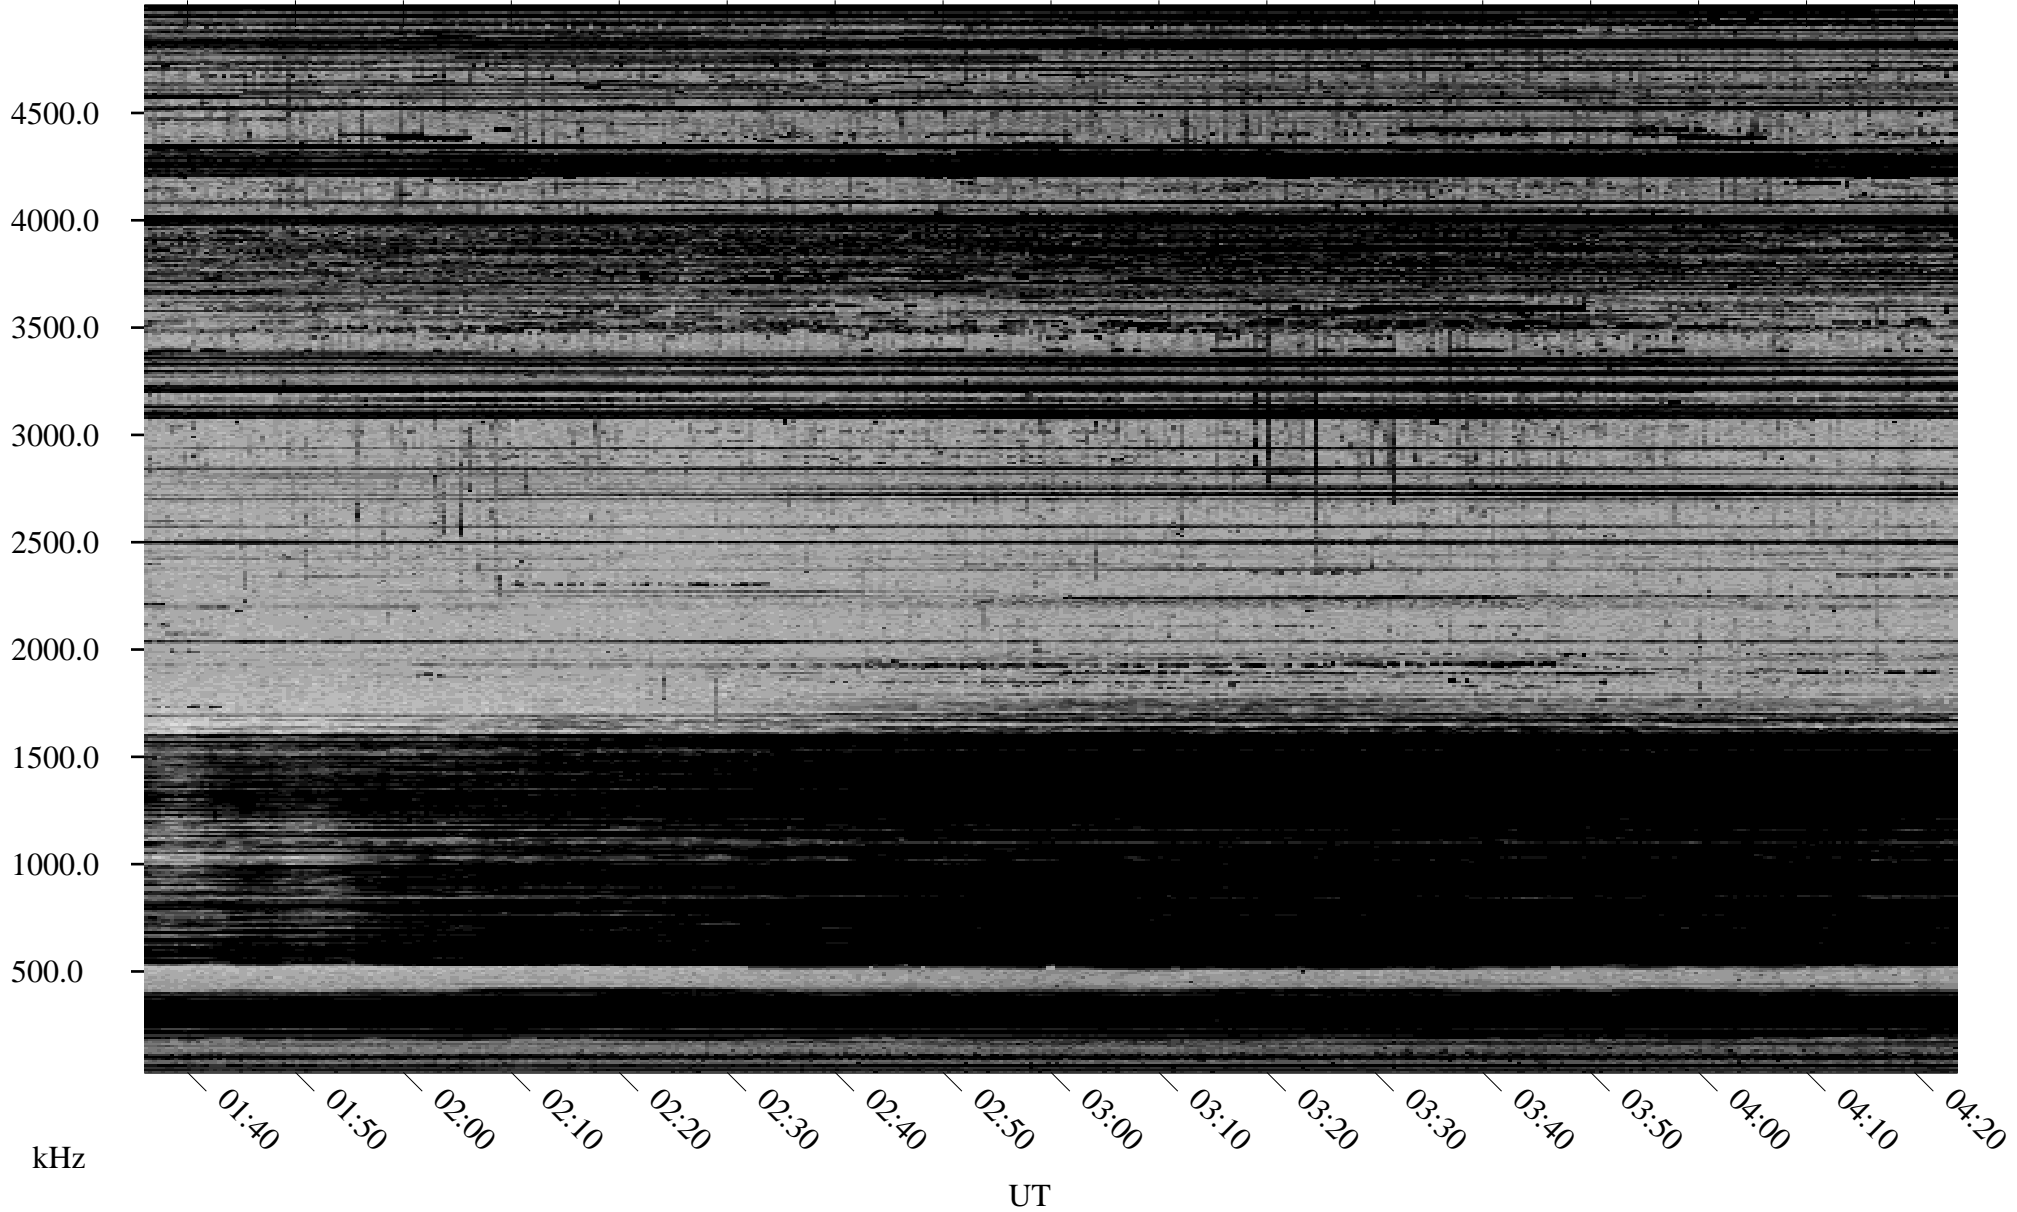

11/11/1998 Churchill, Manitoba

Linear Scale Black = 161 White = 15

ch983151.r00m max_12

Page 1

11/11/1998 Churchill, Manitoba

Linear Scale Black = 161 White = 15

ch98315l.r00m max_12

Page 2

11/12/1998 Churchill, Manitoba

Linear Scale Black = 161 White = 15

ch98315l.r00m max_12

Page 3

11/12/1998 Churchill, Manitoba

Linear Scale Black = 161 White = 15

ch98315l.r00m max_12

Page 4

11/12/1998 Churchill, Manitoba

Linear Scale Black = 161 White = 15

ch98315l.r00m max_12

Page 5

11/12/1998 Churchill, Manitoba

Linear Scale Black = 161 White = 15

ch98315l.r00m max_12

Page 6

11/12/1998 Churchill, Manitoba

Linear Scale Black = 161 White = 15

ch98315l.r00m max_12

Page 7

11/12/1998 Churchill, Manitoba

Linear Scale Black = 161 White = 15

ch98315l.r00m max_12