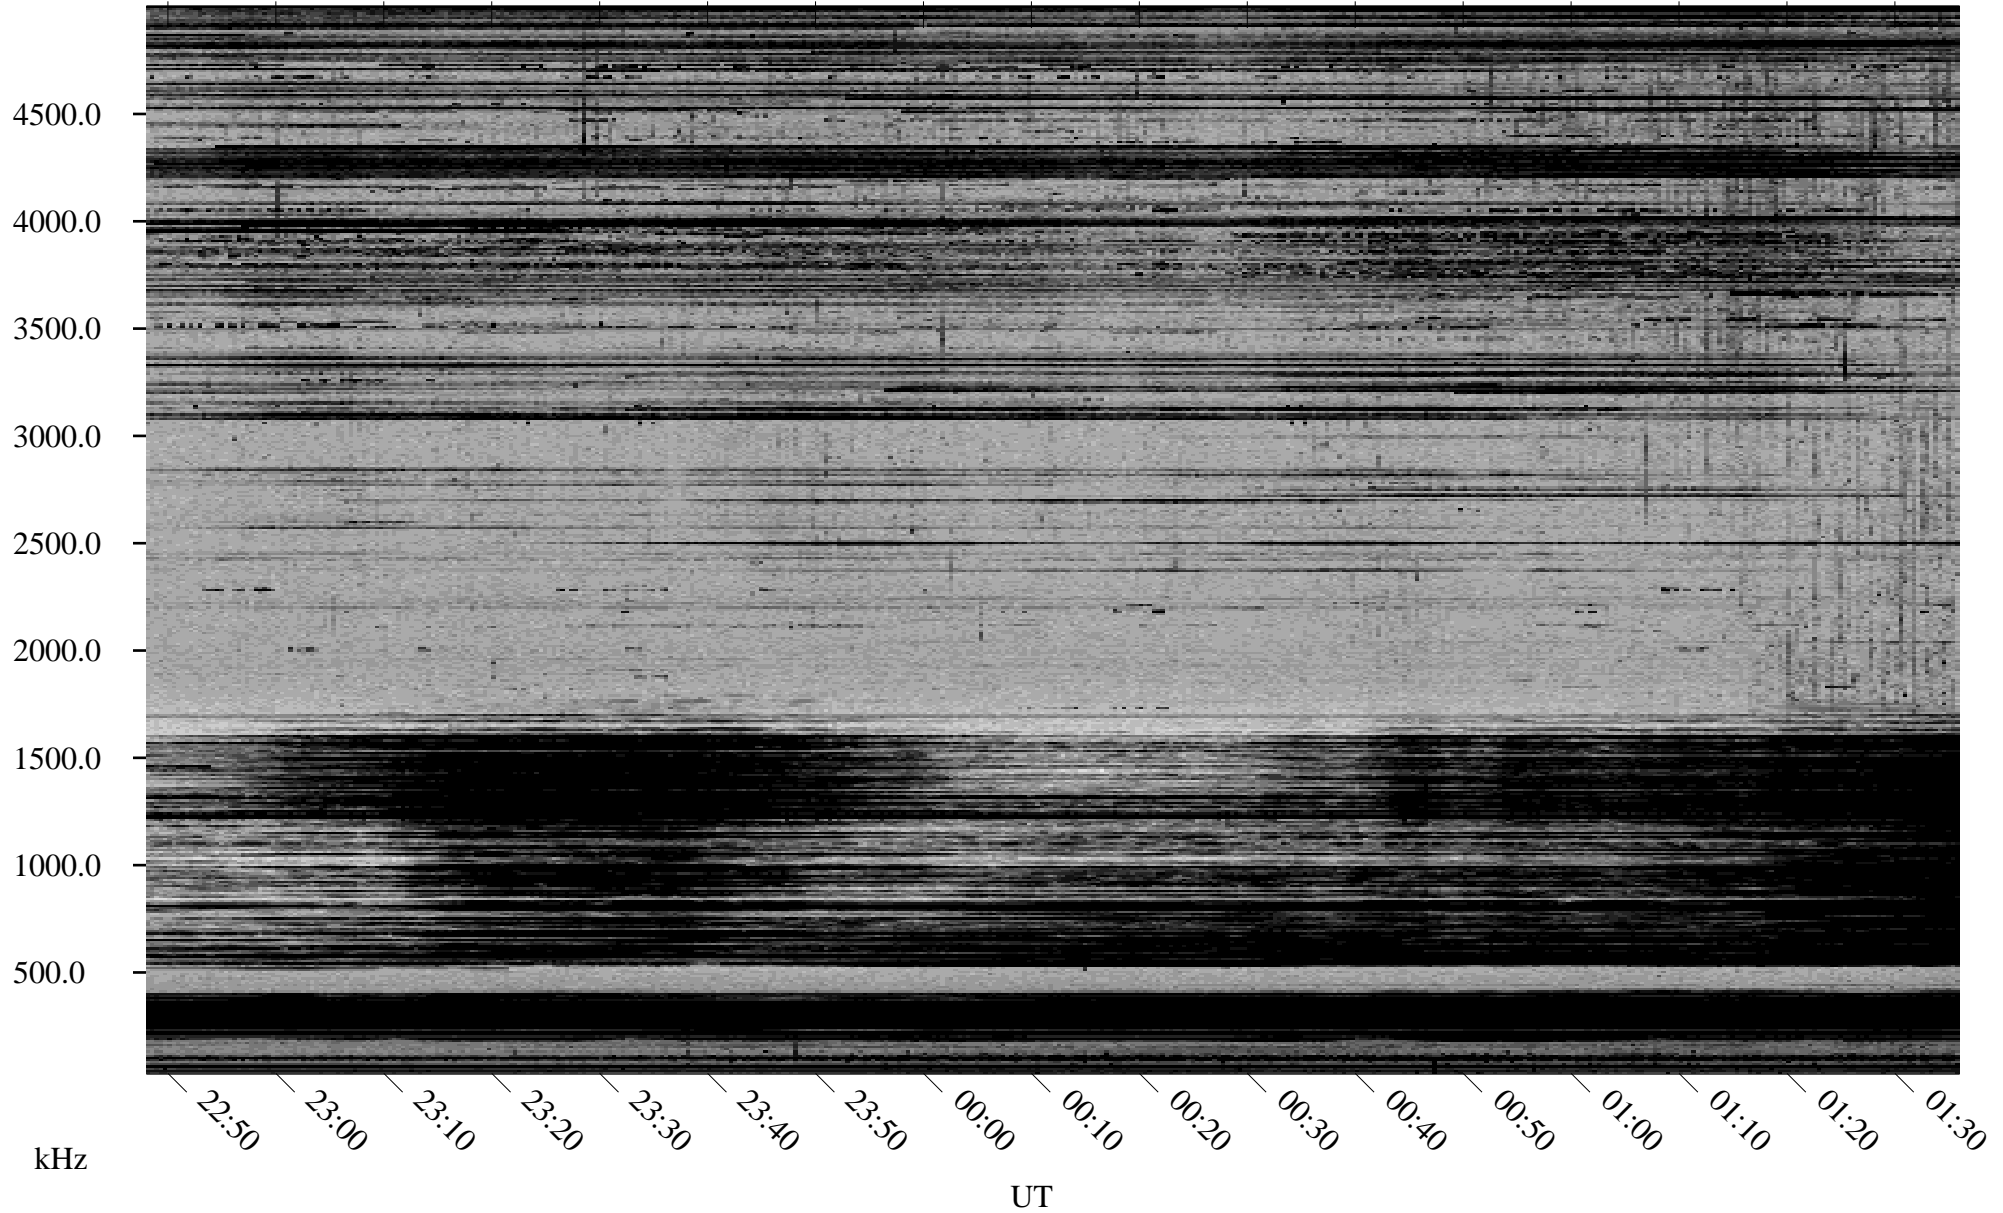

# 11/12/1998 Churchill, Manitoba

Linear Scale    Black = 161    White = 15

ch98316l.r00m max\_12

Page 1

# 11/12/1998 Churchill, Manitoba

Linear Scale    Black = 161    White = 15

ch98316l.r00m max\_12

Page 2

# 11/13/1998 Churchill, Manitoba

Linear Scale    Black = 161    White = 15

ch98316l.r00m max\_12

Page 3

# 11/13/1998 Churchill, Manitoba

Linear Scale    Black = 161    White = 15

ch98316l.r00m max\_12

Page 4