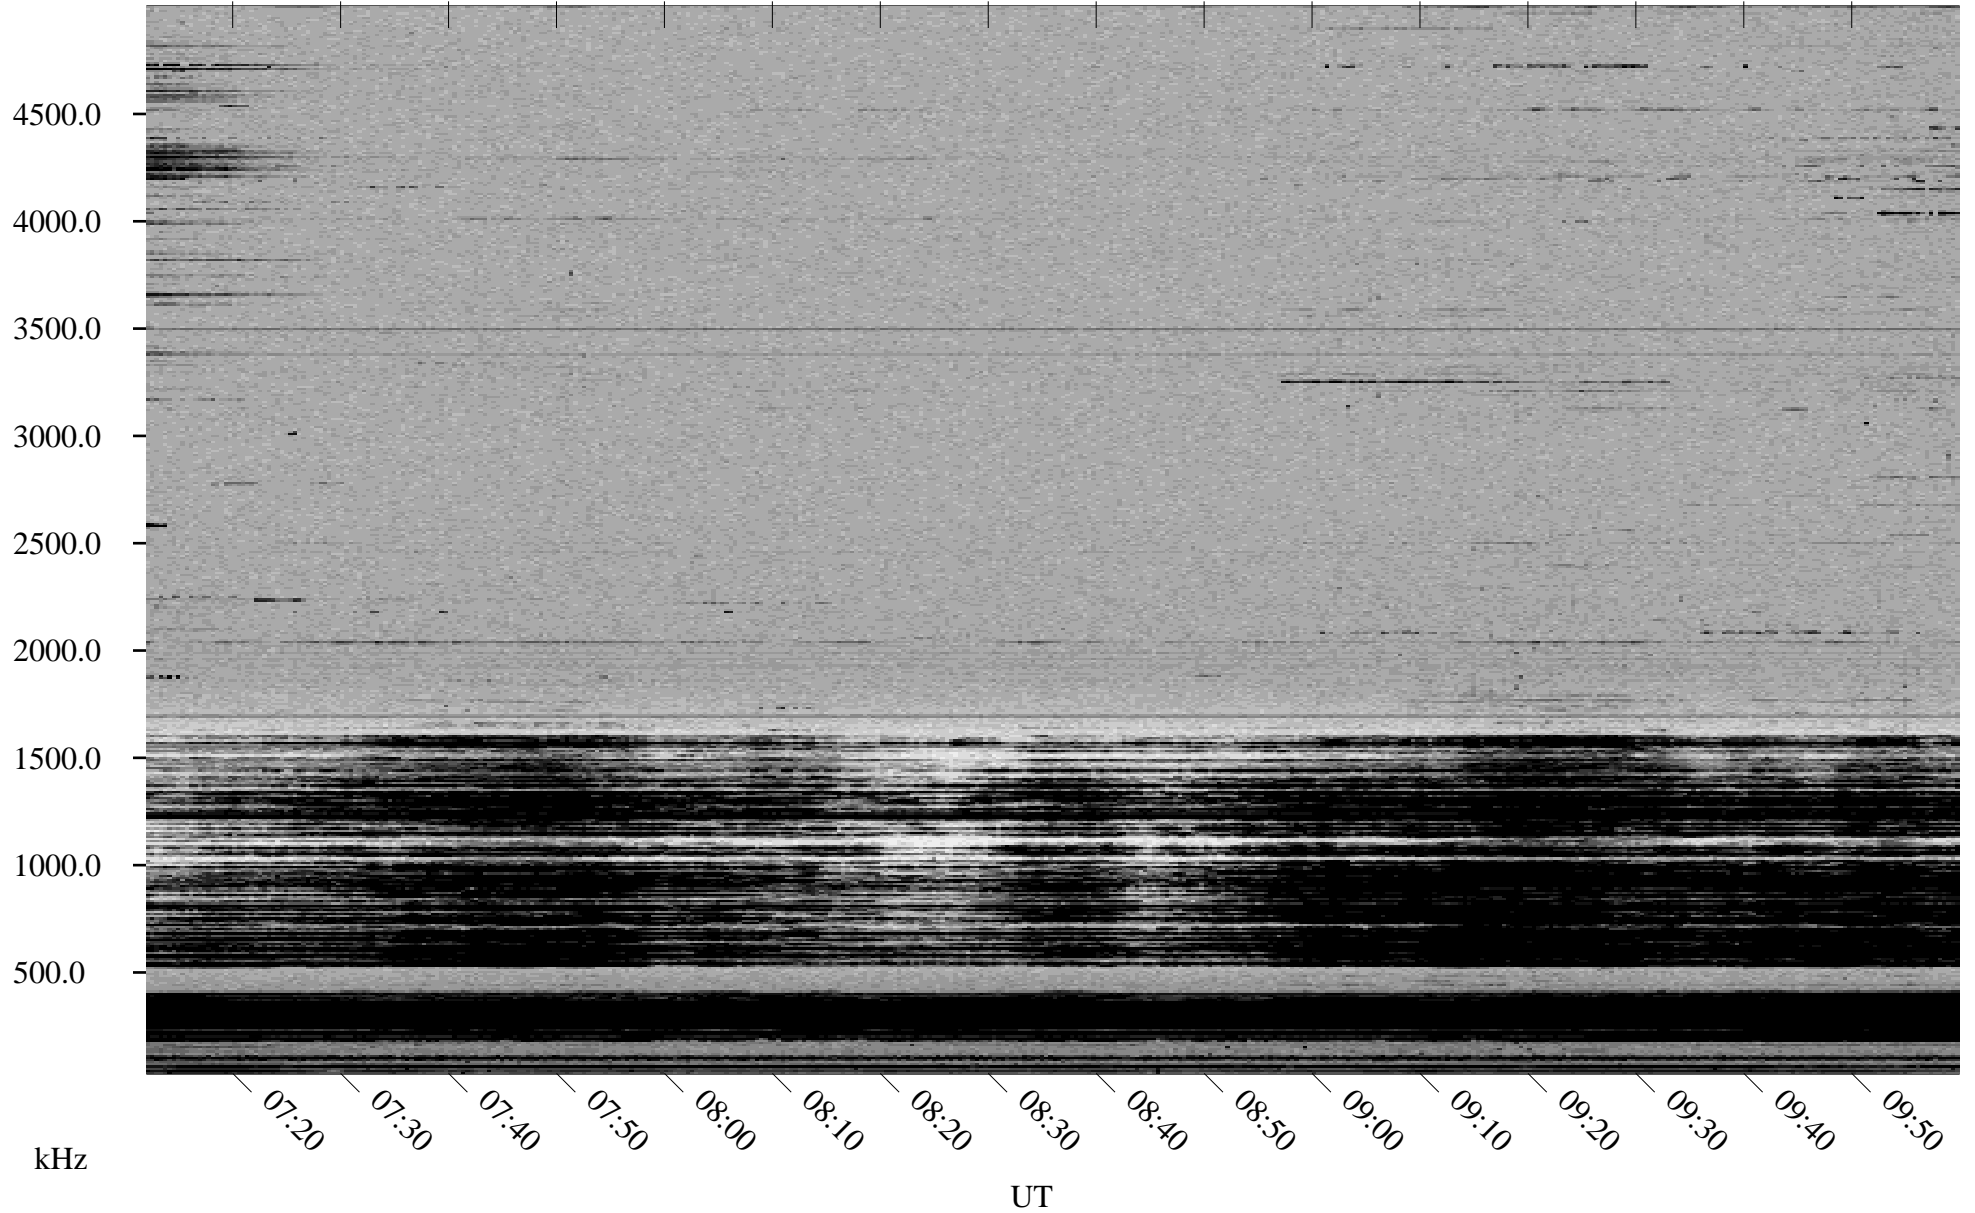

# 11/13/1998 Churchill, Manitoba

Linear Scale    Black = 161    White = 15

ch98316l.r00m max\_12

Page 4

# 11/13/1998 Churchill, Manitoba

Linear Scale    Black = 161    White = 15

ch98316l.r00m max\_12

Page 5