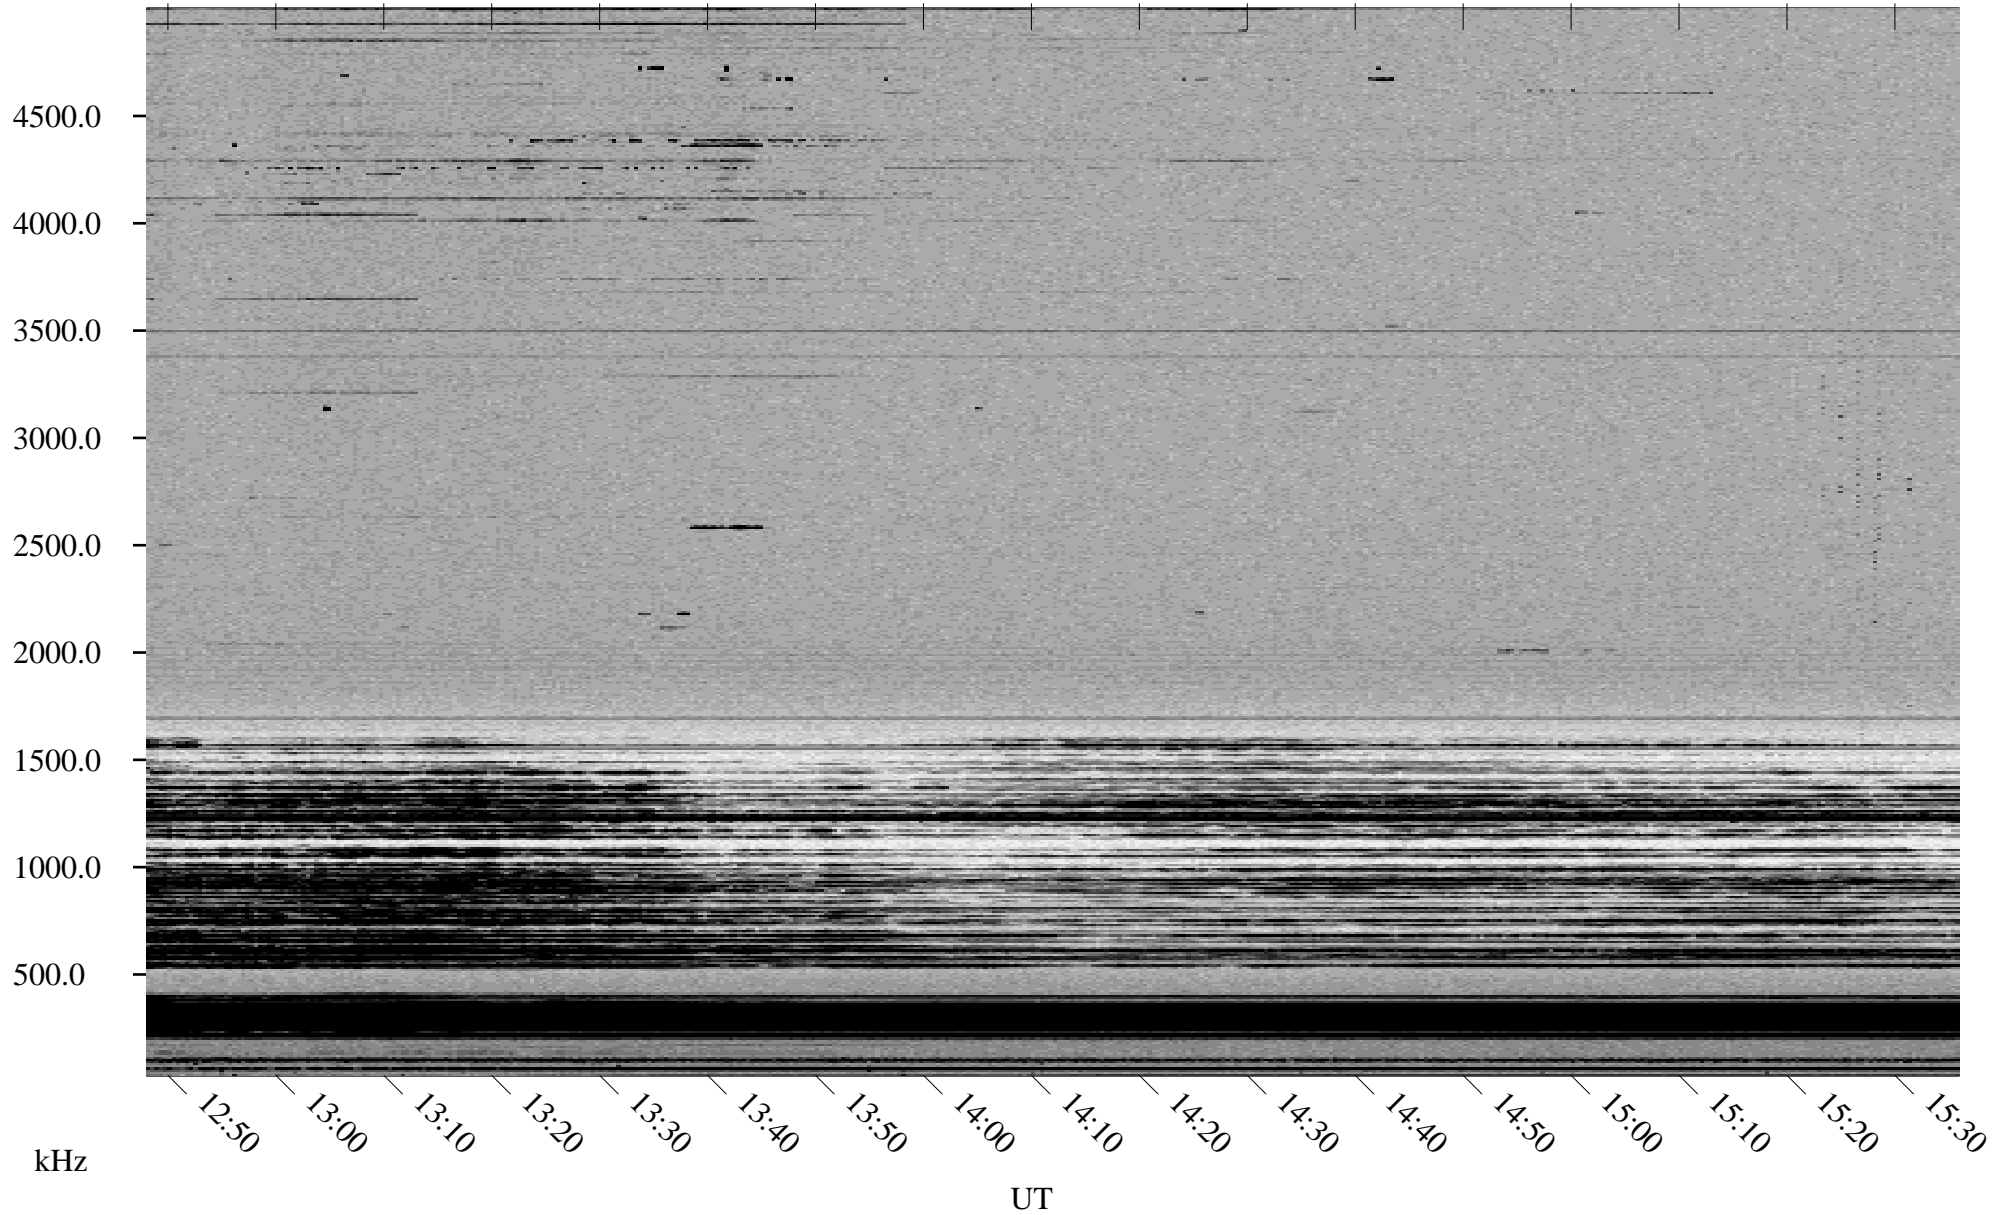

# 11/13/1998 Churchill, Manitoba

Linear Scale    Black = 161    White = 15

ch98316l.r00m max\_12

Page 6

# 11/13/1998 Churchill, Manitoba

Linear Scale    Black = 161    White = 15

ch98316l.r00m max\_12

Page 7