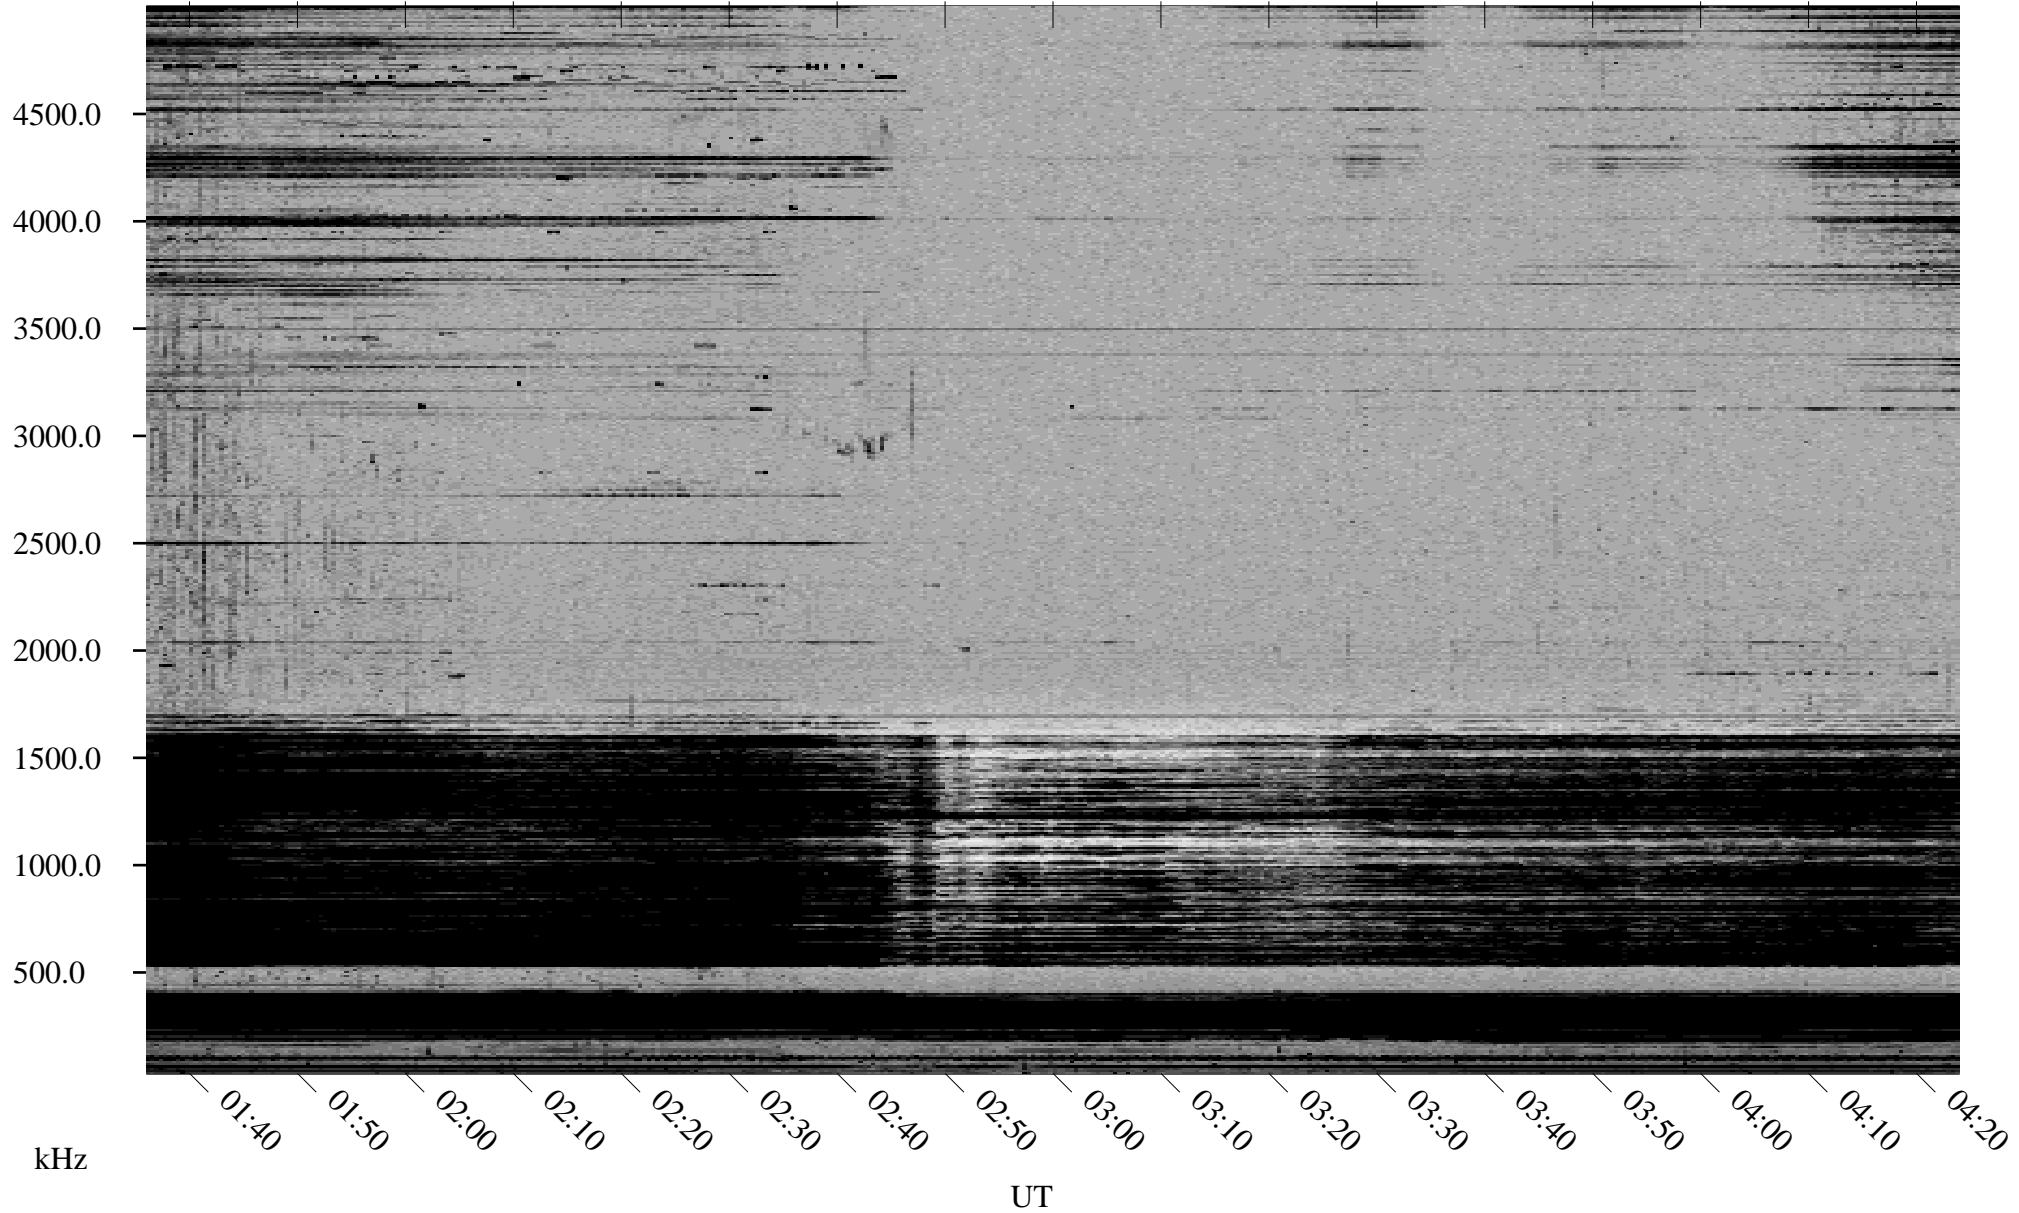

# 11/12/1998 Churchill, Manitoba

Linear Scale    Black = 161    White = 15

ch98316l.r00m max\_12

Page 1

# 11/12/1998 Churchill, Manitoba

Linear Scale    Black = 161    White = 15

ch98316l.r00m max\_12

Page 2

# 11/13/1998 Churchill, Manitoba

Linear Scale    Black = 161    White = 15

ch98316l.r00m max\_12

Page 3

# 11/13/1998 Churchill, Manitoba

Linear Scale    Black = 161    White = 15

ch98316l.r00m max\_12

Page 4