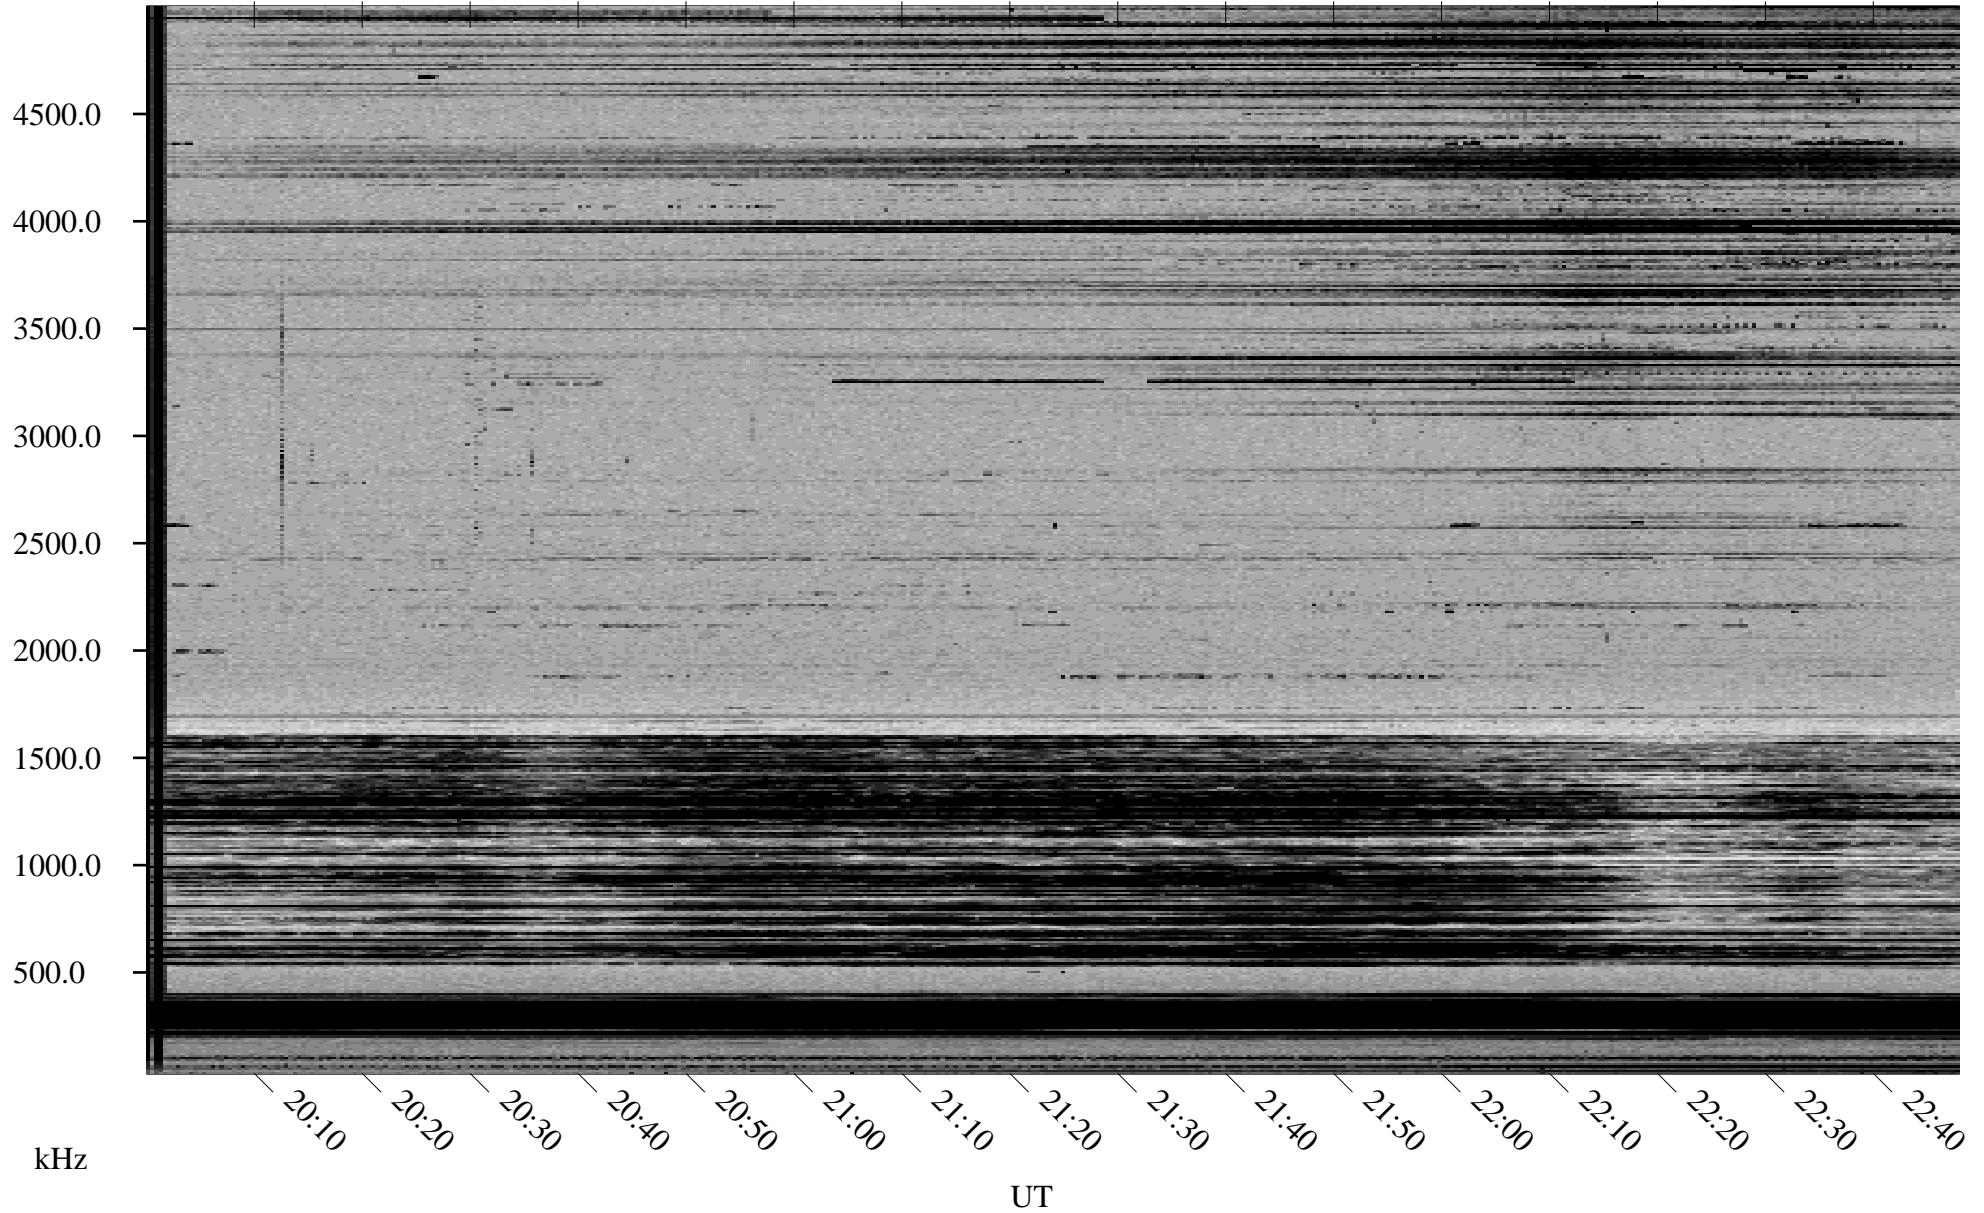

# 11/12/1998 Churchill, Manitoba

Linear Scale    Black = 161    White = 15

ch98316l.r00m max\_12

Page 1

# 11/12/1998 Churchill, Manitoba

Linear Scale    Black = 161    White = 15

ch98316l.r00m max\_12

Page 2

# 11/13/1998 Churchill, Manitoba

Linear Scale    Black = 161    White = 15

ch98316l.r00m max\_12

Page 3

# 11/13/1998 Churchill, Manitoba

Linear Scale    Black = 161    White = 15

ch98316l.r00m max\_12

Page 4