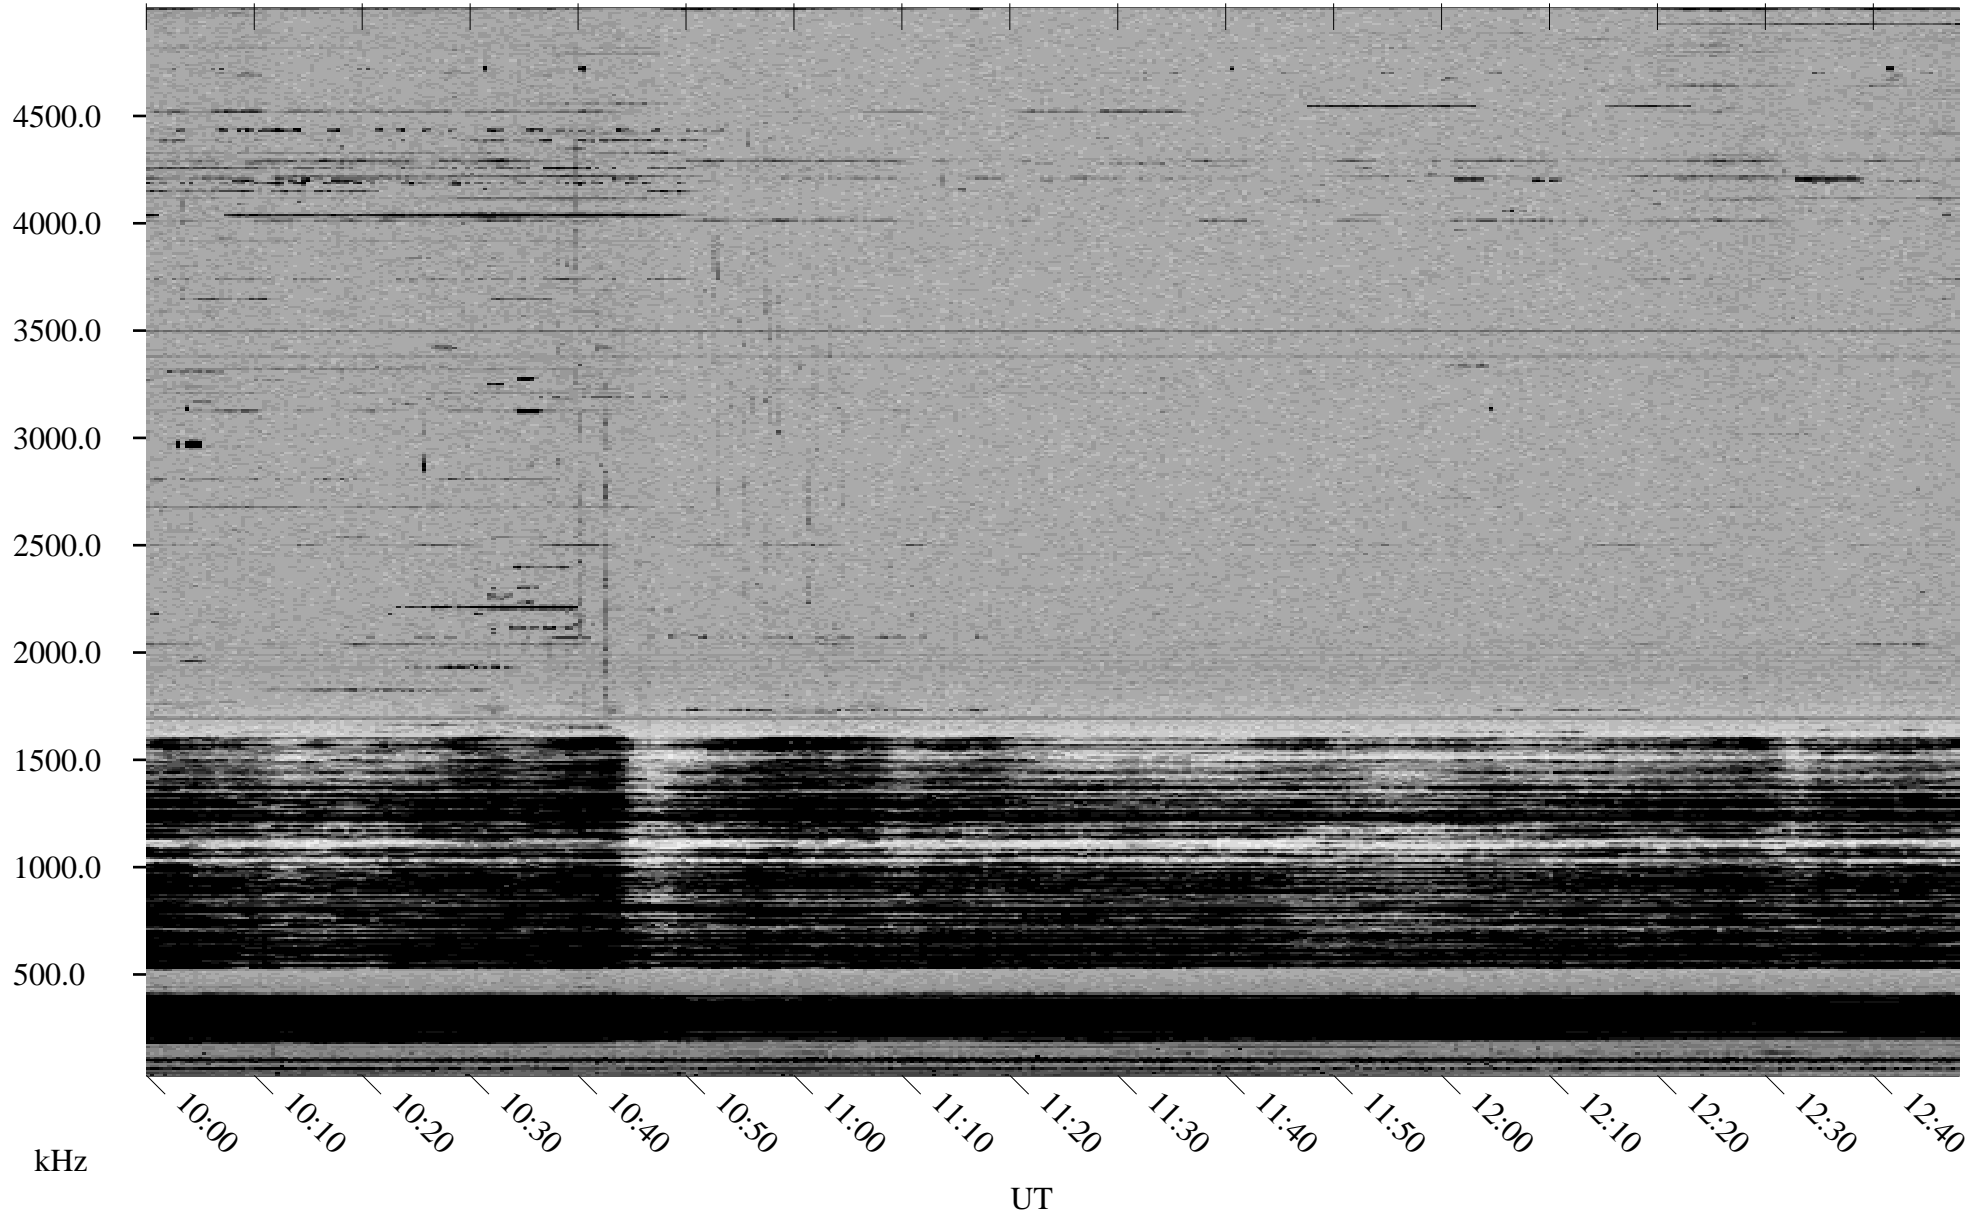

# 11/13/1998 Churchill, Manitoba

Linear Scale    Black = 161    White = 15

ch98316l.r00m max\_12

Page 5

# 11/13/1998 Churchill, Manitoba

Linear Scale    Black = 161    White = 15

ch98316l.r00m max\_12

Page 6