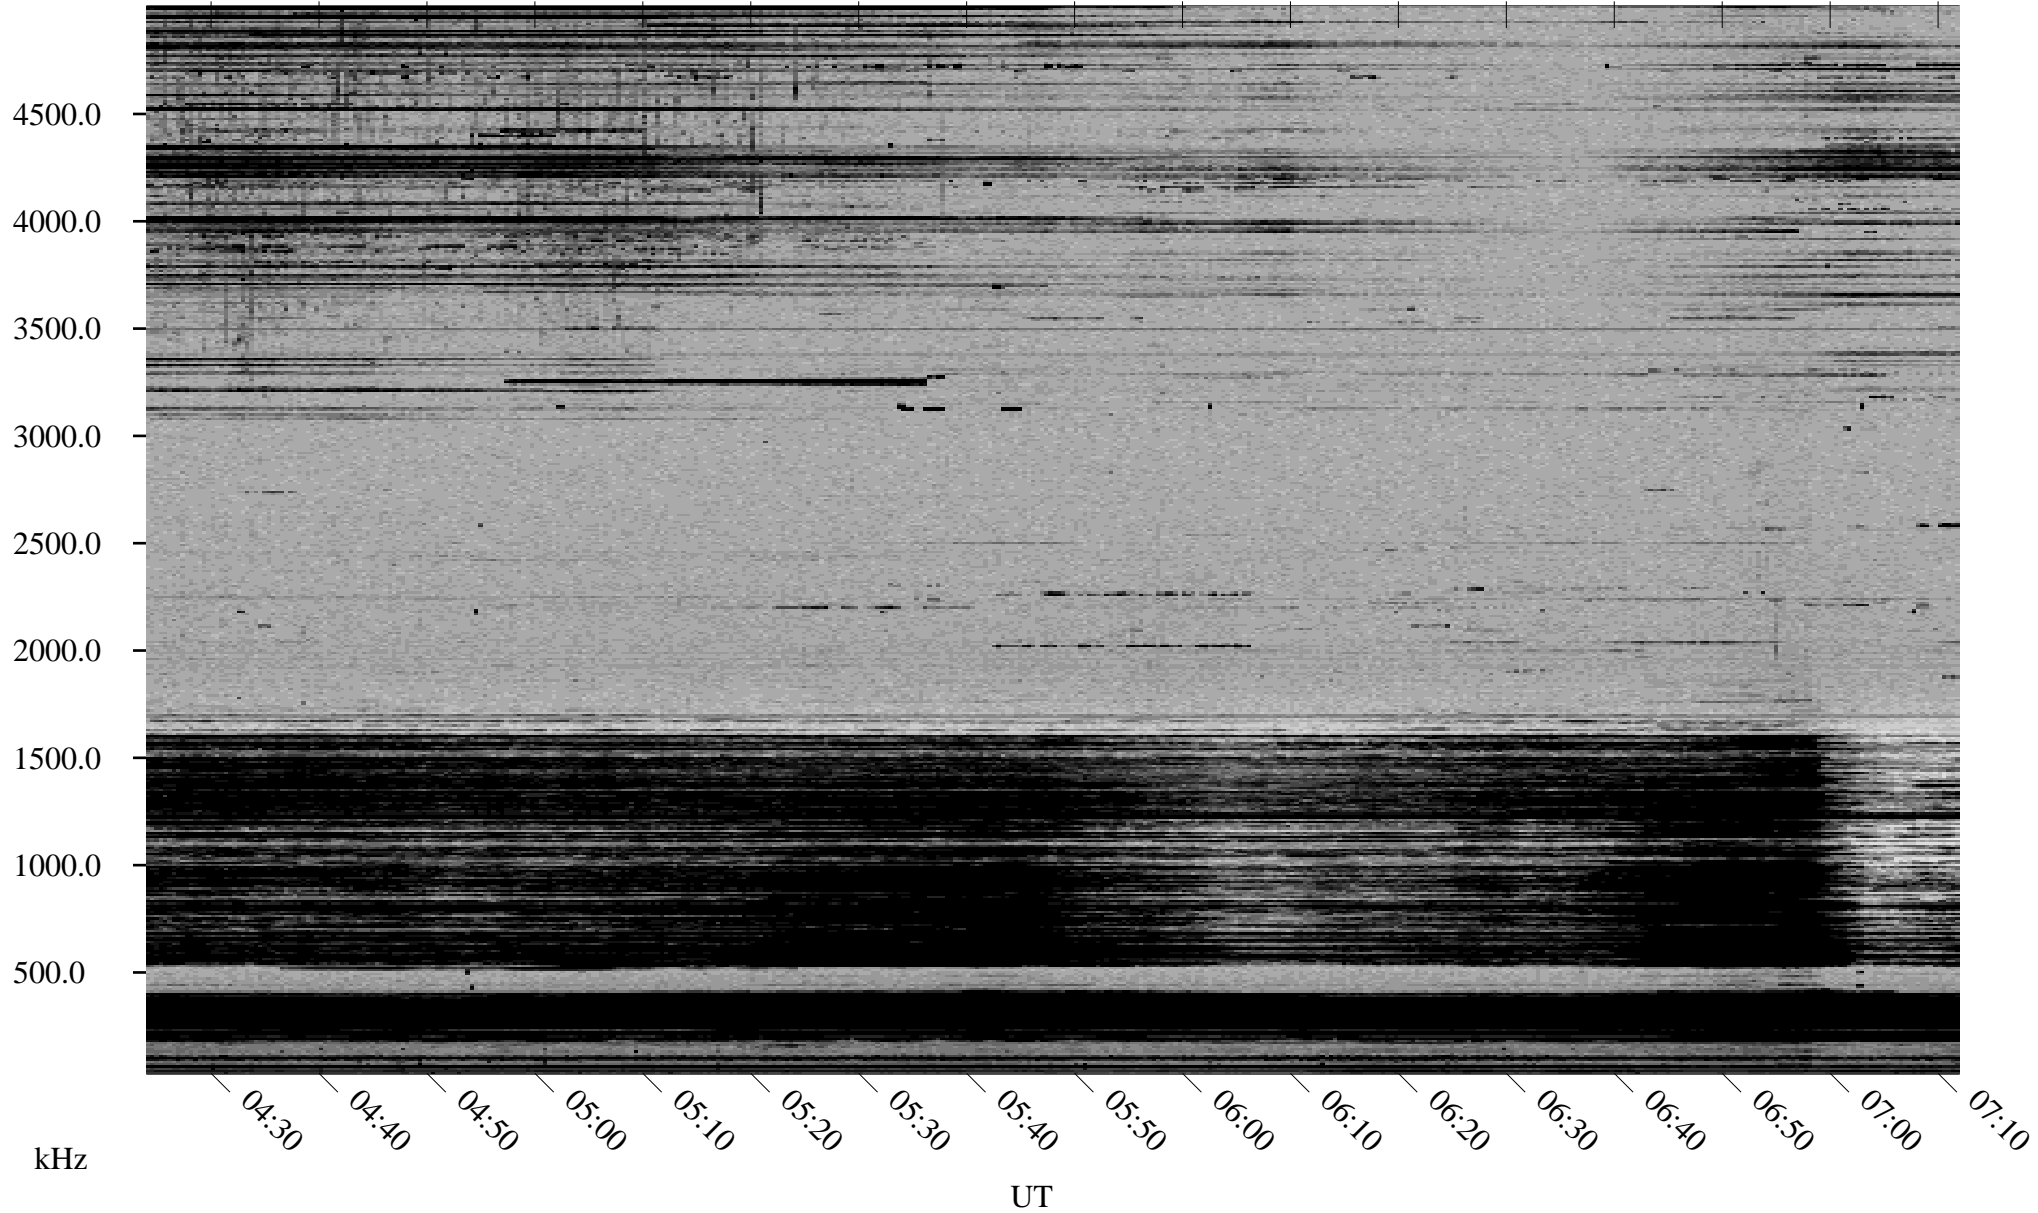

# 11/12/1998 Churchill, Manitoba

Linear Scale    Black = 161    White = 15

ch98316l.r00m max\_12

Page 1

# 11/12/1998 Churchill, Manitoba

Linear Scale    Black = 161    White = 15

ch98316l.r00m max\_12

Page 2

# 11/13/1998 Churchill, Manitoba

Linear Scale    Black = 161    White = 15

ch98316l.r00m max\_12

Page 3

# 11/13/1998 Churchill, Manitoba

Linear Scale    Black = 161    White = 15

ch98316l.r00m max\_12

Page 4