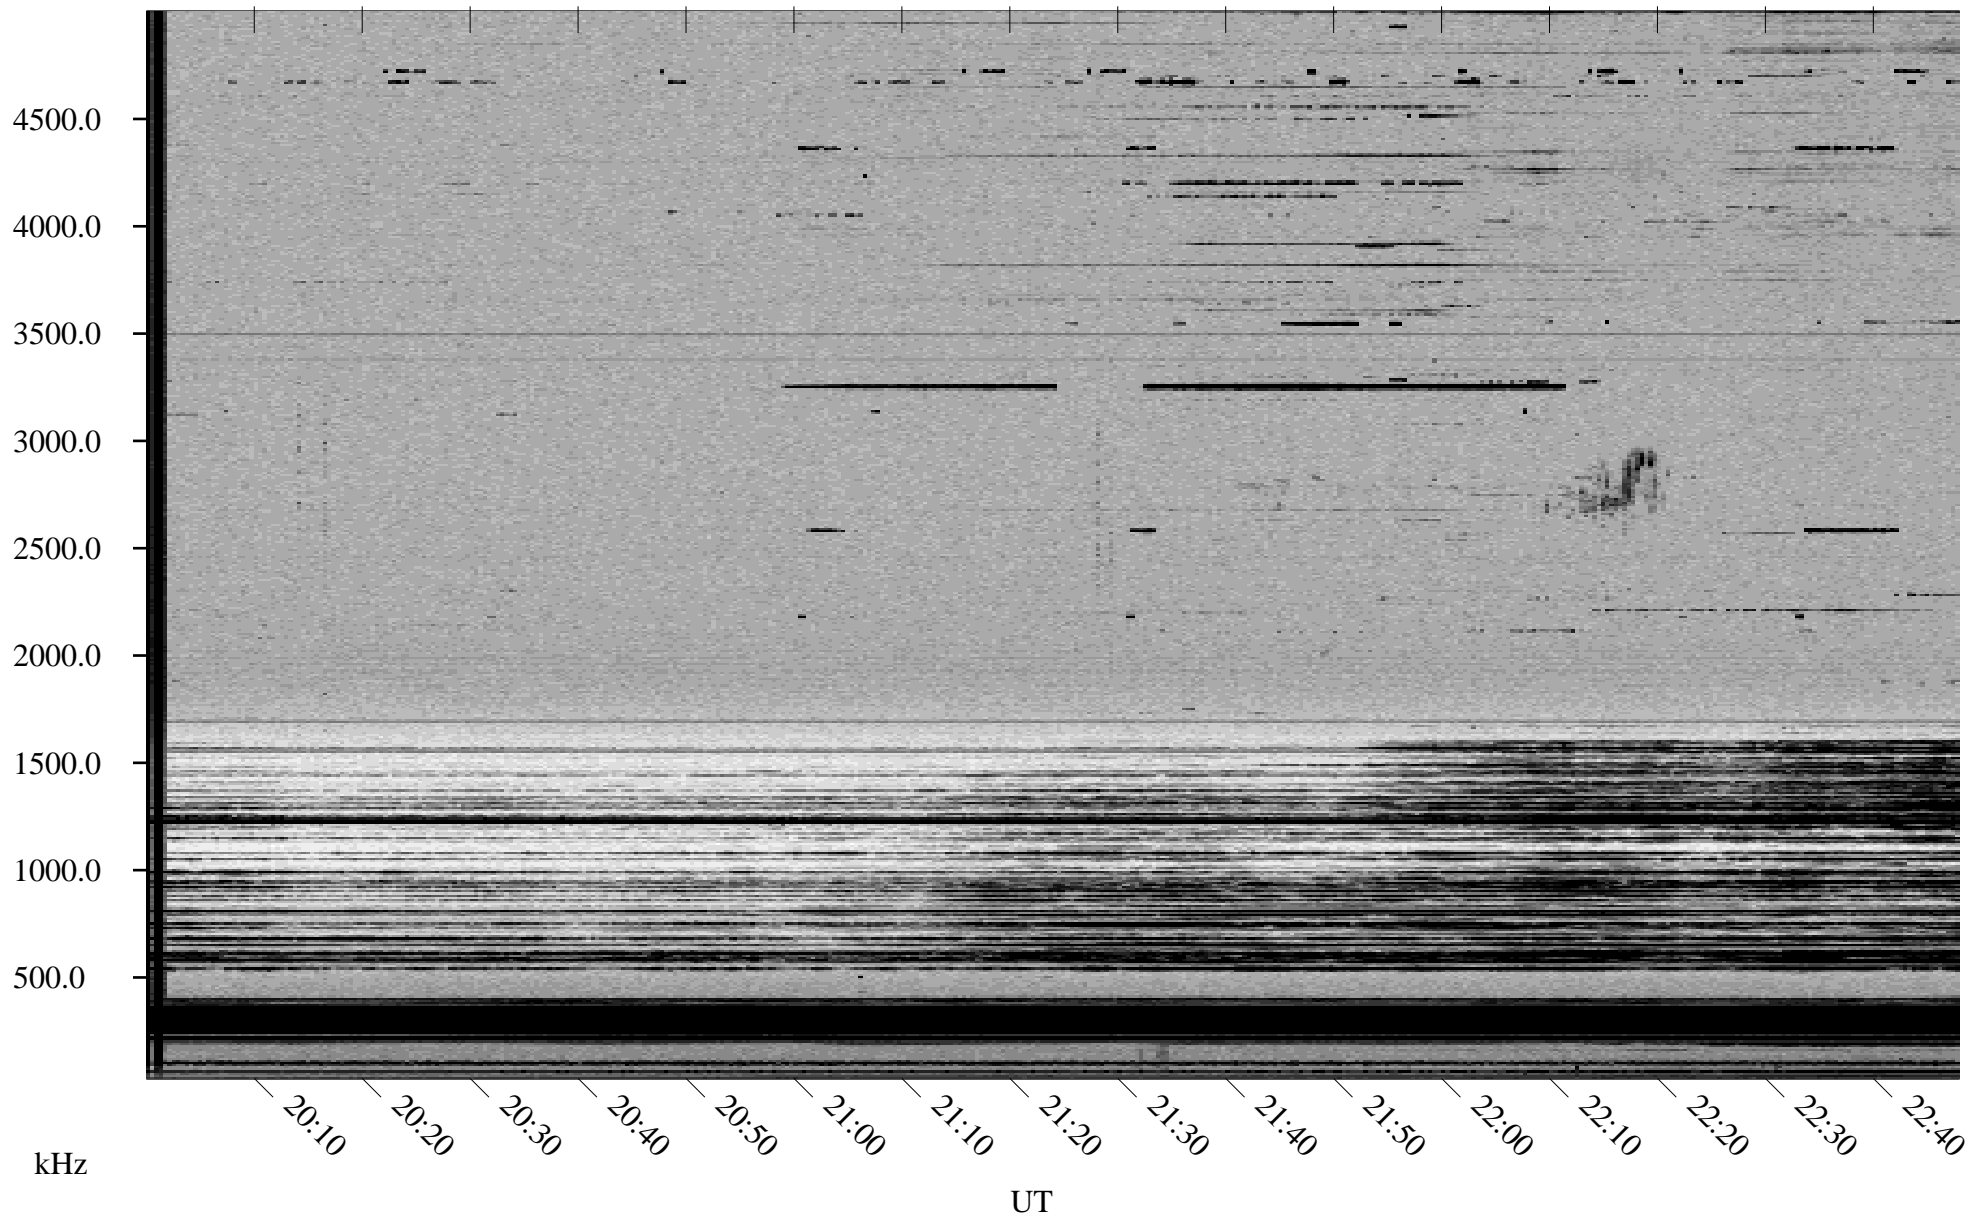

# 11/13/1998 Churchill, Manitoba

Linear Scale    Black = 161    White = 15

ch98317l.r00m max\_12

Page 1

# 11/13/1998 Churchill, Manitoba

Linear Scale    Black = 161    White = 15

ch98317l.r00m max\_12

Page 2

# 11/14/1998 Churchill, Manitoba

Linear Scale    Black = 161    White = 15

ch98317l.r00m max\_12

Page 3

# 11/14/1998 Churchill, Manitoba

Linear Scale    Black = 161    White = 15

ch98317l.r00m max\_12

Page 4