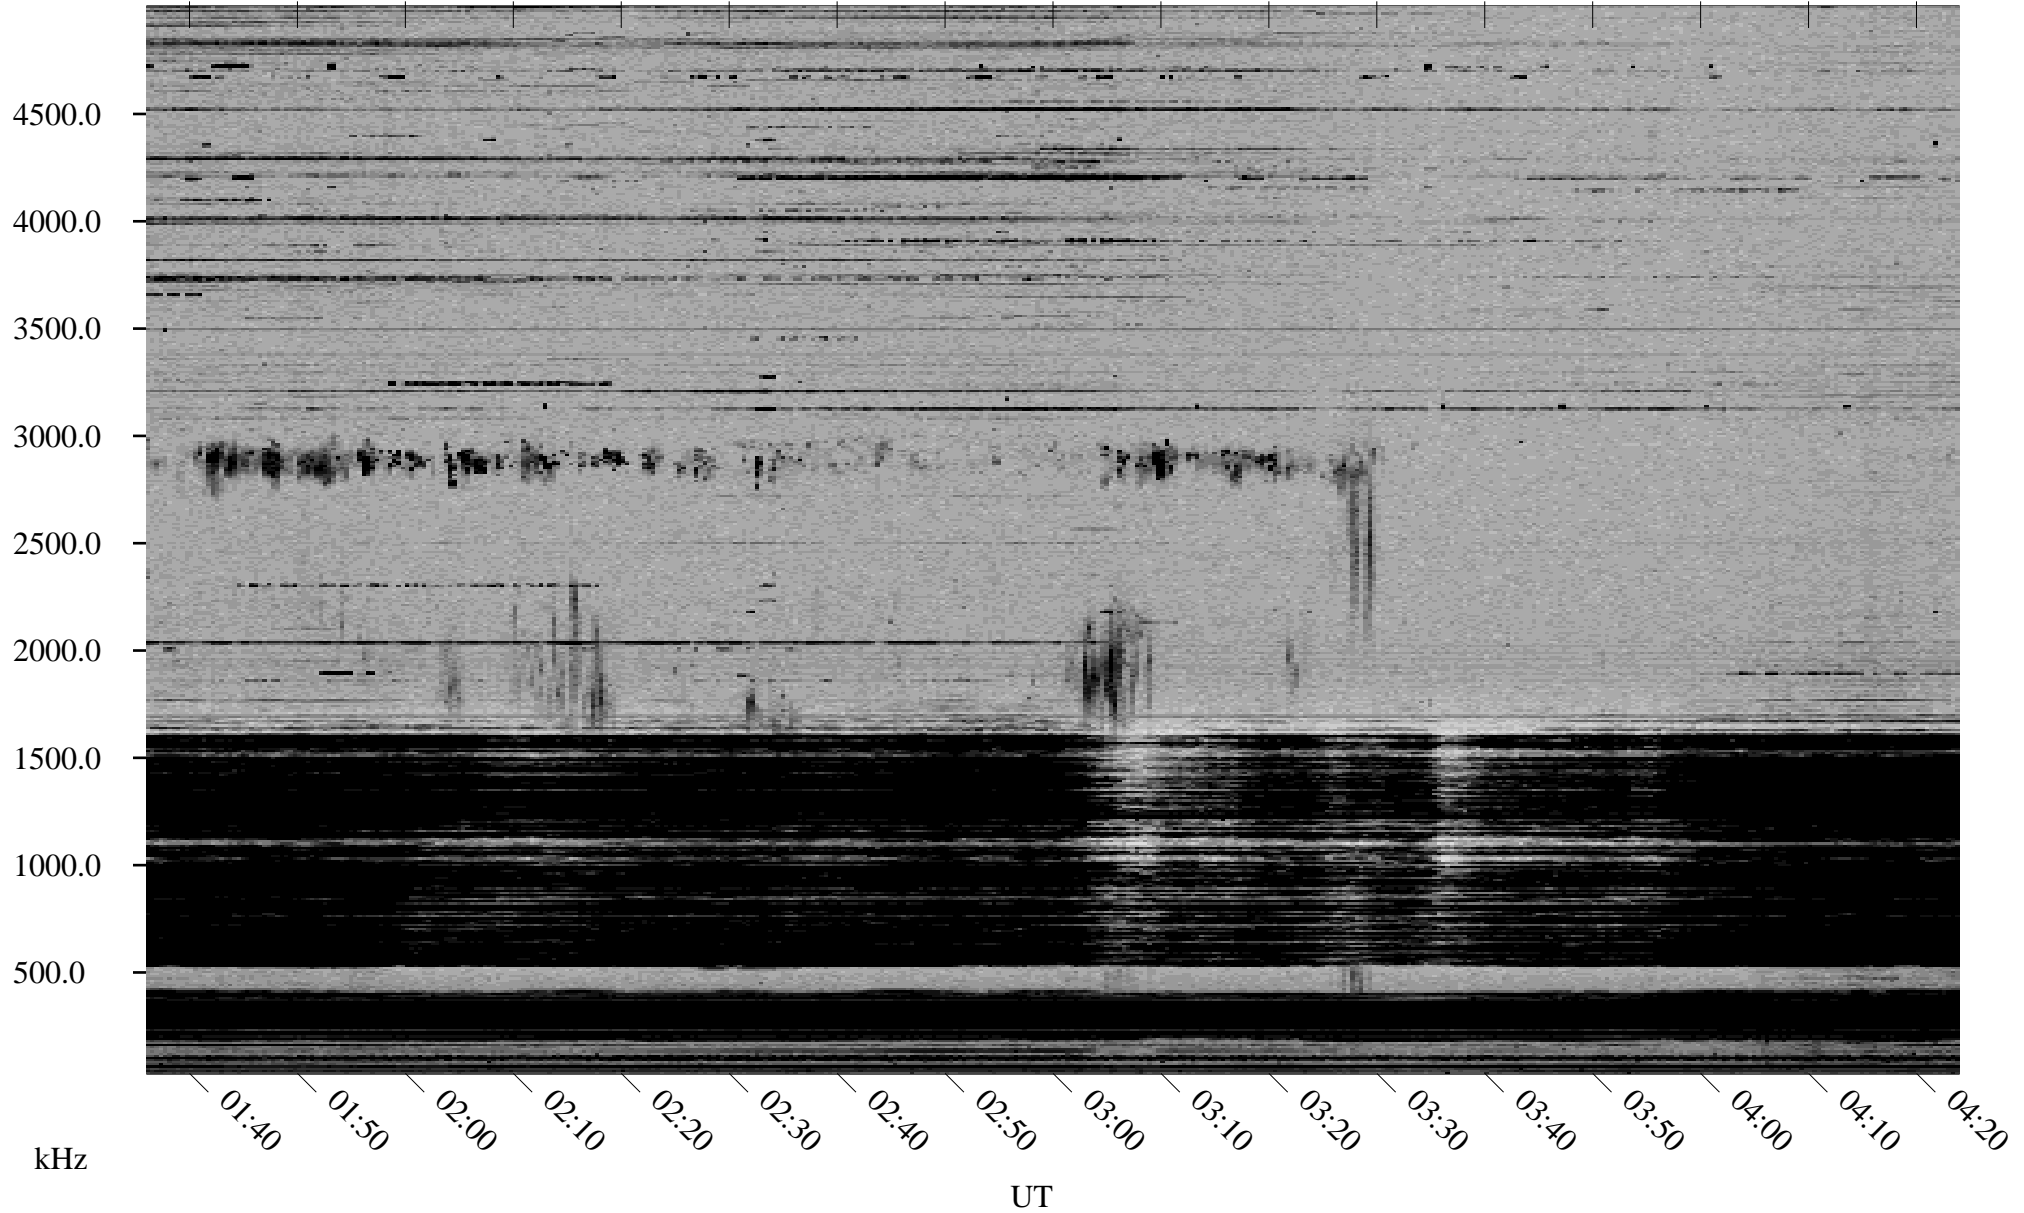

# 11/13/1998 Churchill, Manitoba

Linear Scale    Black = 161    White = 15

ch98317l.r00m max\_12

Page 1

# 11/13/1998 Churchill, Manitoba

Linear Scale    Black = 161    White = 15

ch98317l.r00m max\_12

Page 2

# 11/14/1998 Churchill, Manitoba

Linear Scale    Black = 161    White = 15

ch98317l.r00m max\_12

Page 3

# 11/14/1998 Churchill, Manitoba

Linear Scale    Black = 161    White = 15

ch98317l.r00m max\_12

Page 4