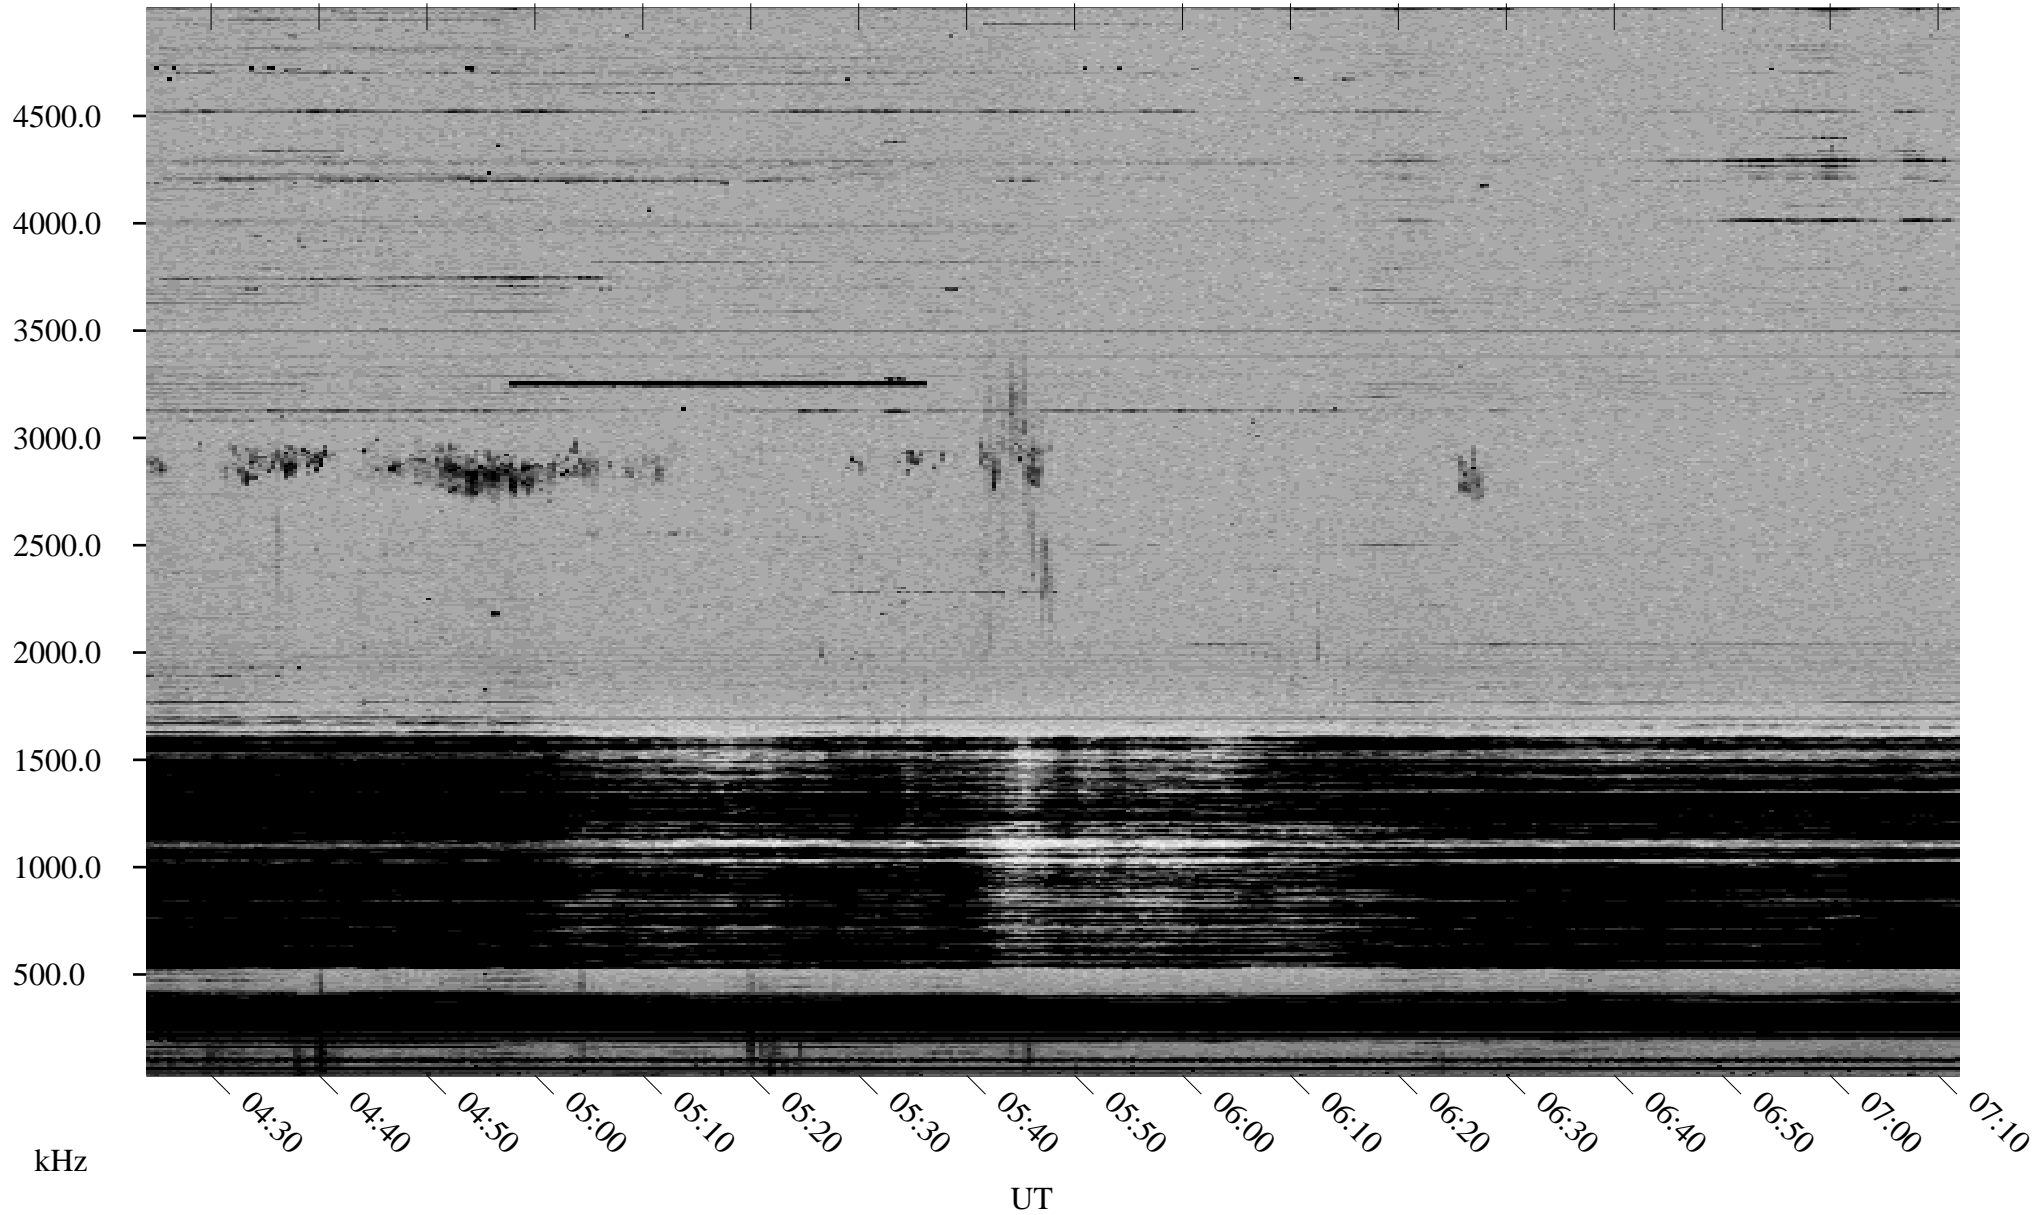

# 11/13/1998 Churchill, Manitoba

Linear Scale    Black = 161    White = 15

ch98317l.r00m max\_12

Page 1

# 11/13/1998 Churchill, Manitoba

Linear Scale    Black = 161    White = 15

ch98317l.r00m max\_12

Page 2

# 11/14/1998 Churchill, Manitoba

Linear Scale    Black = 161    White = 15

ch98317l.r00m max\_12

Page 3

# 11/14/1998 Churchill, Manitoba

Linear Scale    Black = 161    White = 15

ch98317l.r00m max\_12

Page 4