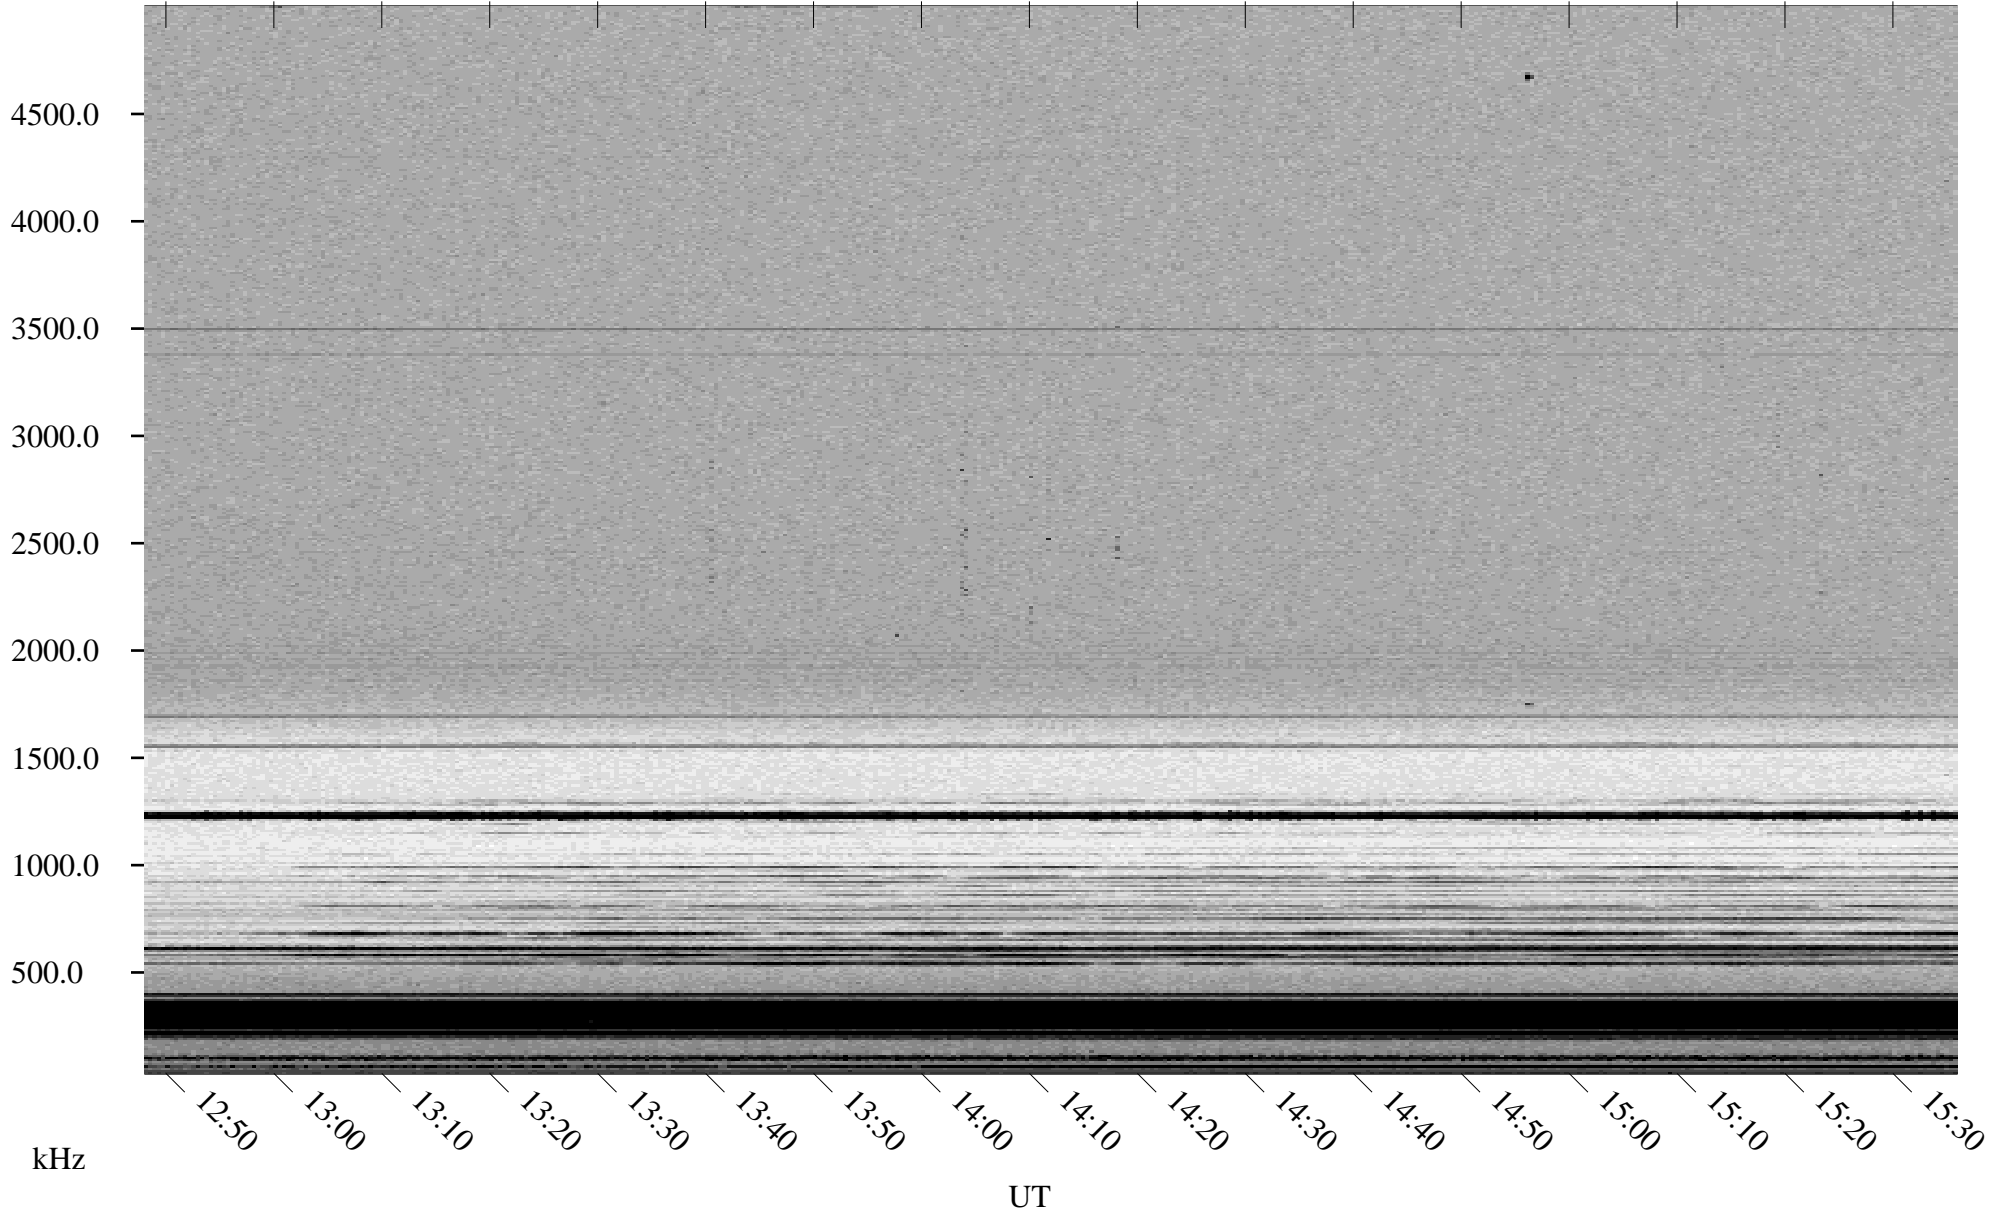

# 11/14/1998 Churchill, Manitoba

Linear Scale    Black = 161    White = 15

ch98317l.r00m max\_12

Page 6

# 11/14/1998 Churchill, Manitoba

Linear Scale    Black = 161    White = 15

ch98317l.r00m max\_12

Page 7

# 11/14/1998 Churchill, Manitoba

Linear Scale    Black = 161    White = 15

ch98317l.r00m max\_12