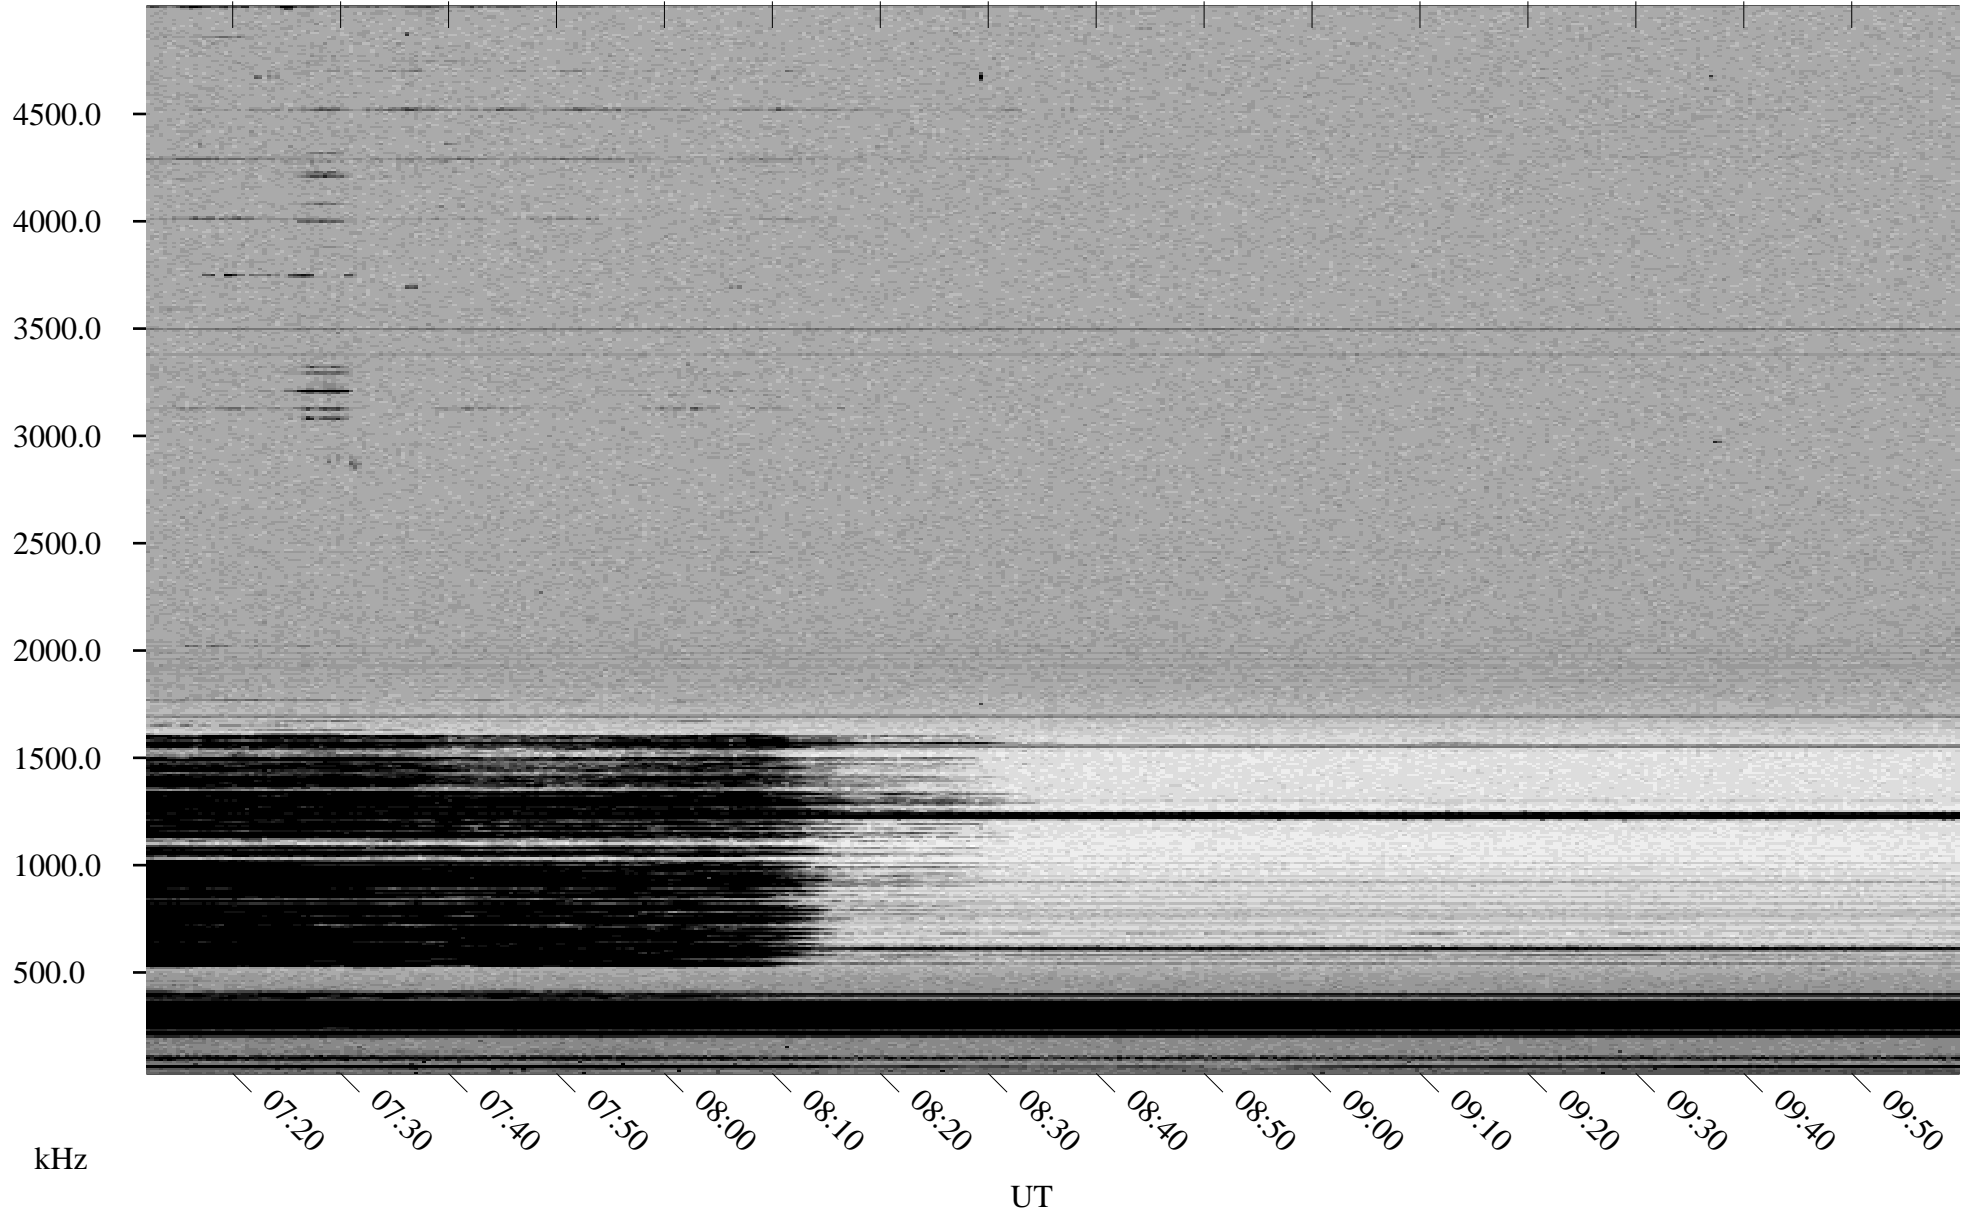

# 11/14/1998 Churchill, Manitoba

Linear Scale    Black = 161    White = 15

ch98317l.r00m max\_12

Page 3

# 11/14/1998 Churchill, Manitoba

Linear Scale    Black = 161    White = 15

ch98317l.r00m max\_12

Page 4

# 11/14/1998 Churchill, Manitoba

Linear Scale    Black = 161    White = 15

ch98317l.r00m max\_12

Page 5

# 11/14/1998 Churchill, Manitoba

Linear Scale    Black = 161    White = 15

ch98317l.r00m max\_12

Page 6