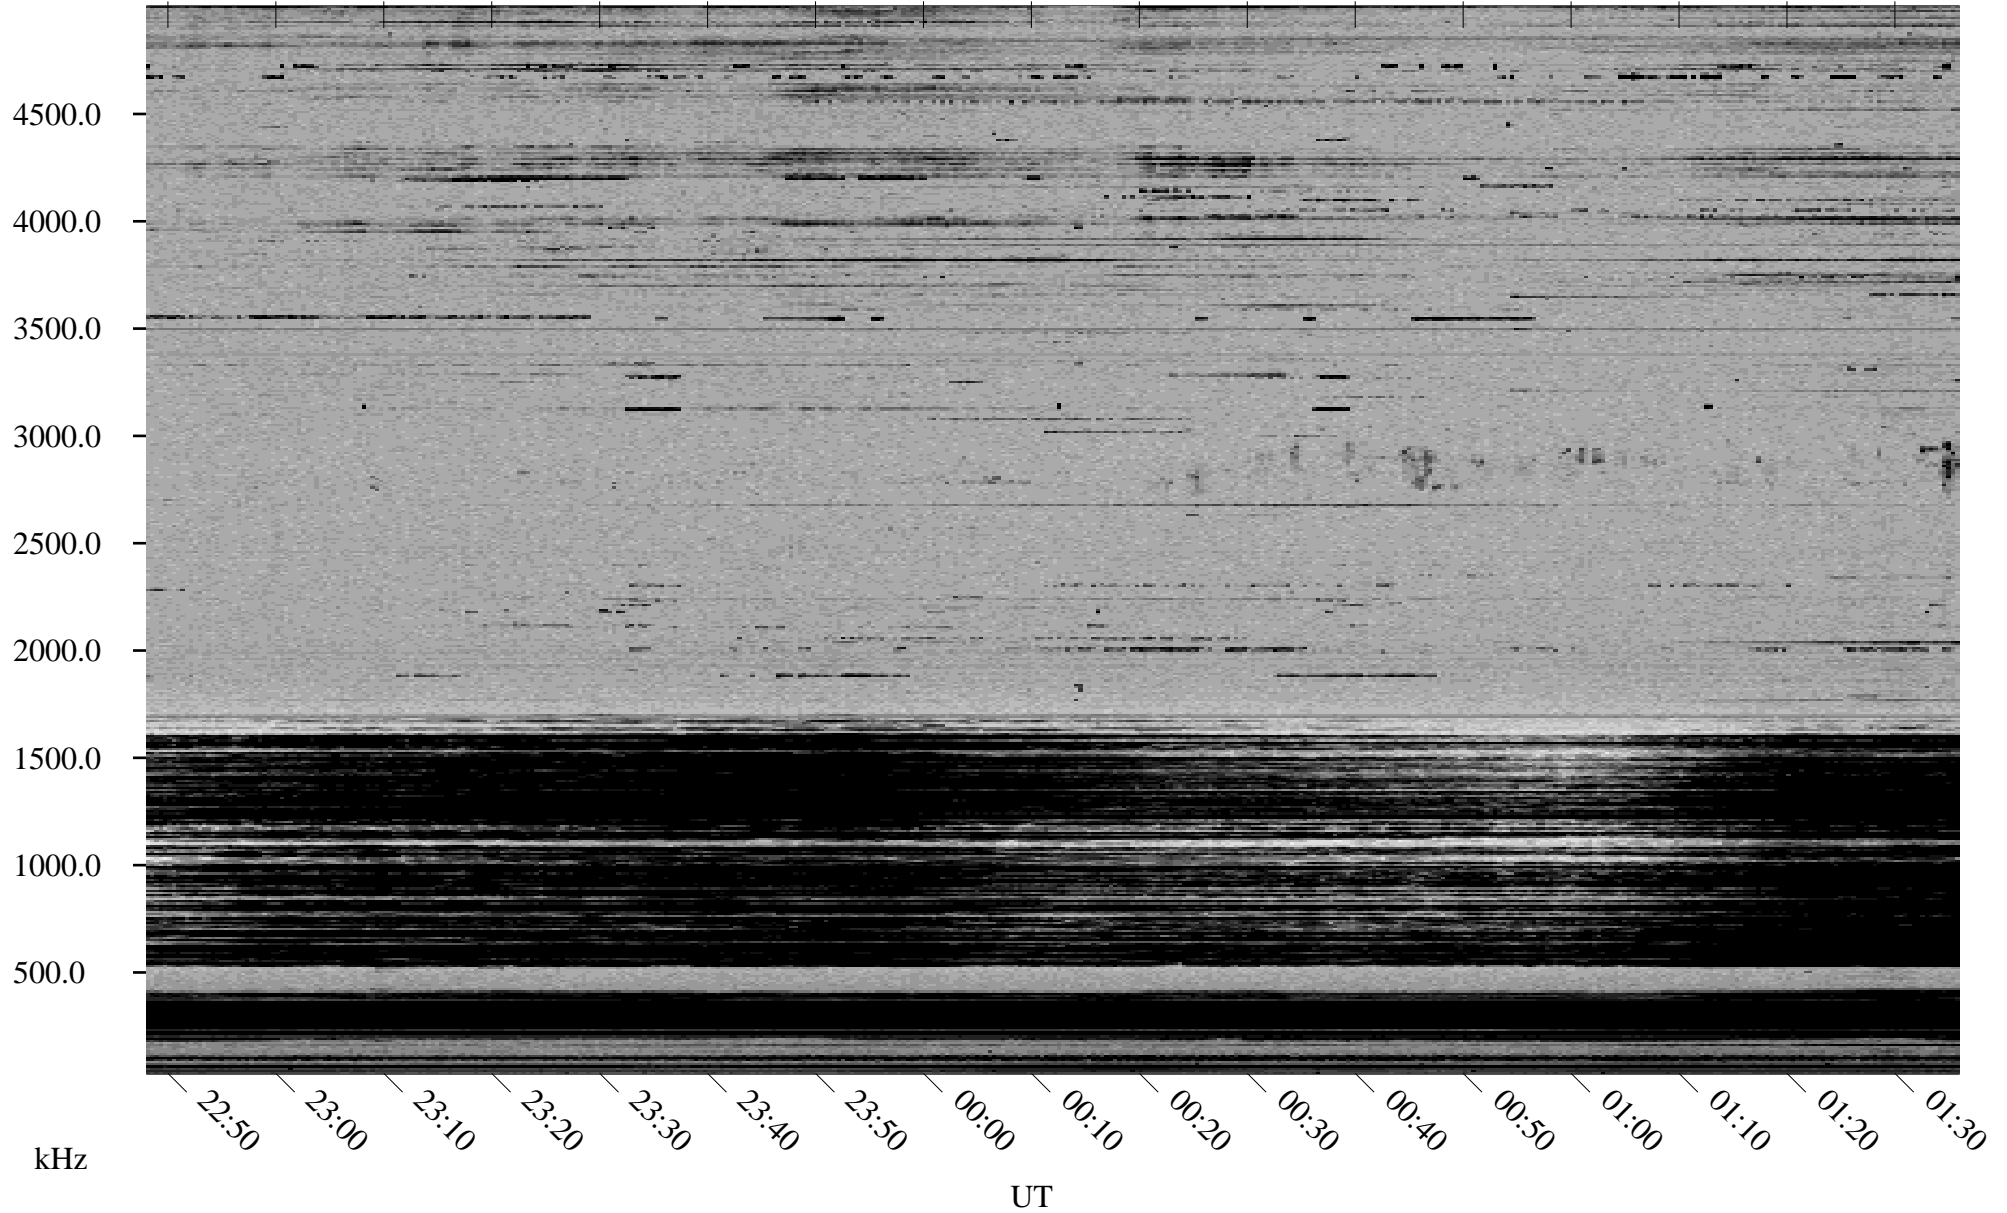

# 11/13/1998 Churchill, Manitoba

Linear Scale    Black = 161    White = 15

ch98317l.r00m max\_12

Page 1

# 11/13/1998 Churchill, Manitoba

Linear Scale    Black = 161    White = 15

ch98317l.r00m max\_12

Page 2

# 11/14/1998 Churchill, Manitoba

Linear Scale    Black = 161    White = 15

ch98317l.r00m max\_12

Page 3

# 11/14/1998 Churchill, Manitoba

Linear Scale    Black = 161    White = 15

ch98317l.r00m max\_12

Page 4