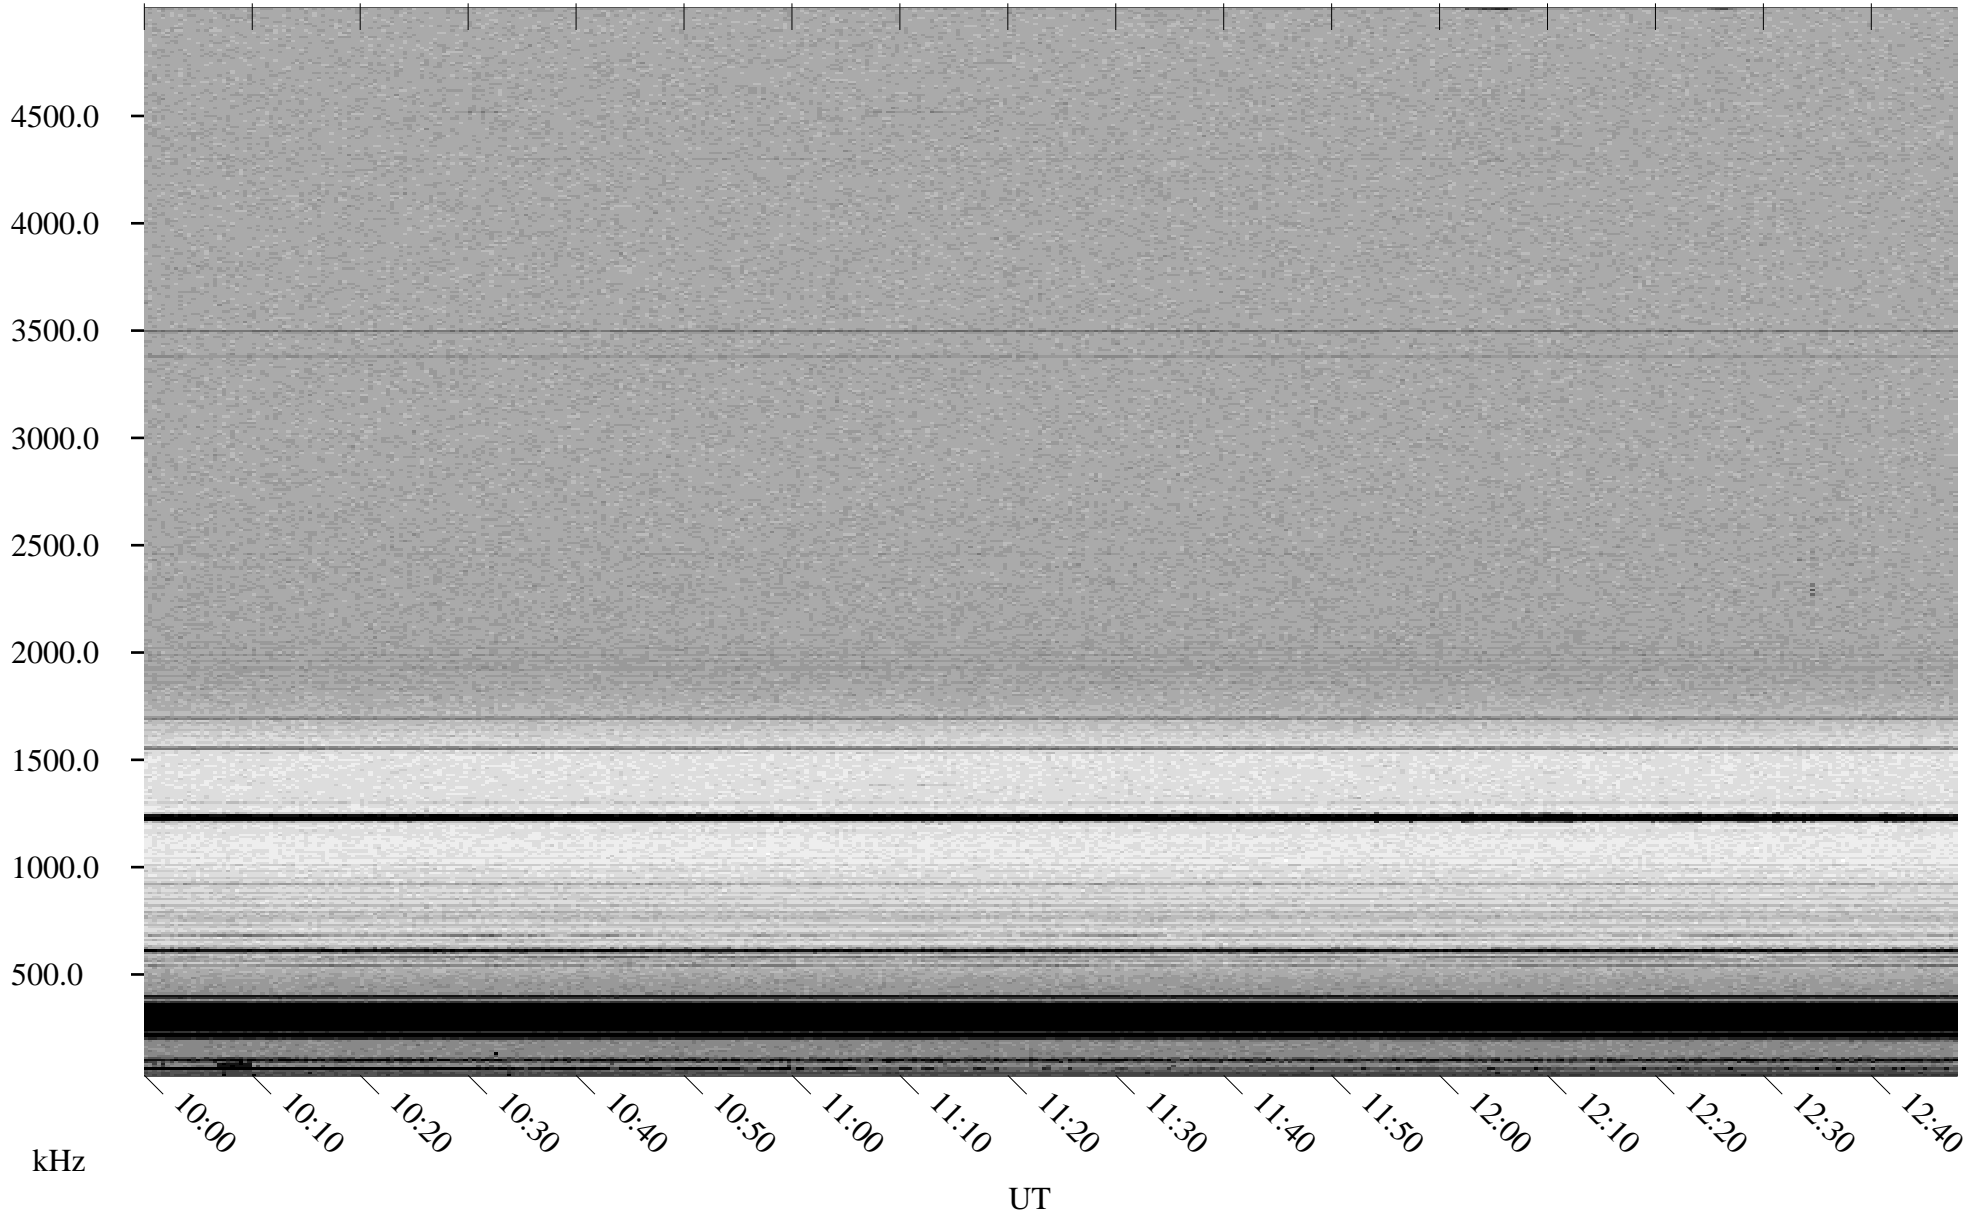

# 11/14/1998 Churchill, Manitoba

Linear Scale    Black = 161    White = 15

ch98317l.r00m max\_12

Page 5

# 11/14/1998 Churchill, Manitoba

Linear Scale    Black = 161    White = 15

ch98317l.r00m max\_12

Page 6