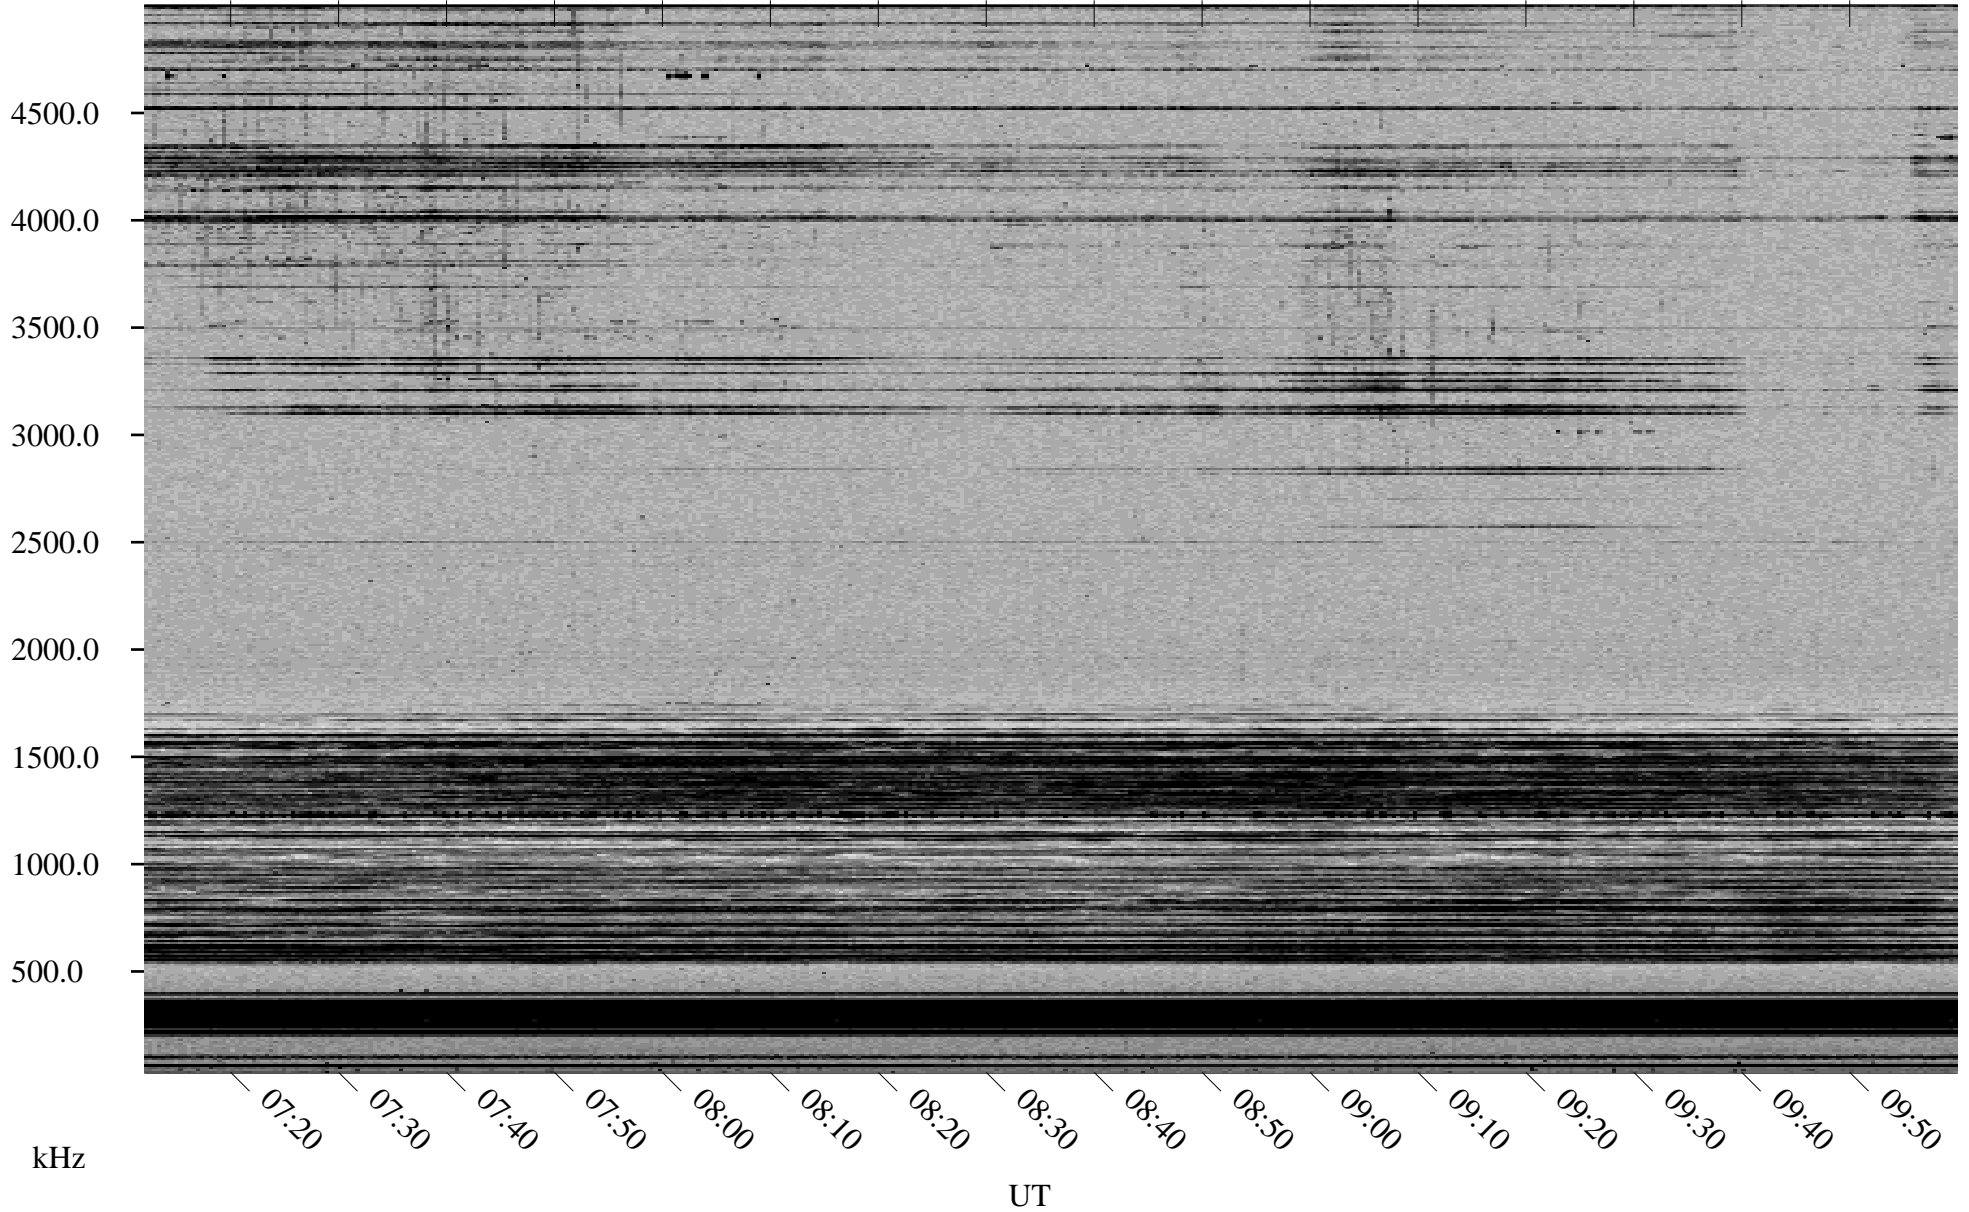

# 11/15/1998 Churchill, Manitoba

Linear Scale    Black = 161    White = 15

ch98318l.r00m max\_12

Page 3

# 11/15/1998 Churchill, Manitoba

Linear Scale    Black = 161    White = 15

ch98318l.r00m max\_12

Page 4

# 11/15/1998 Churchill, Manitoba

Linear Scale    Black = 161    White = 15

ch98318l.r00m max\_12

Page 5

# 11/15/1998 Churchill, Manitoba

Linear Scale    Black = 161    White = 15

ch98318l.r00m max\_12

Page 6