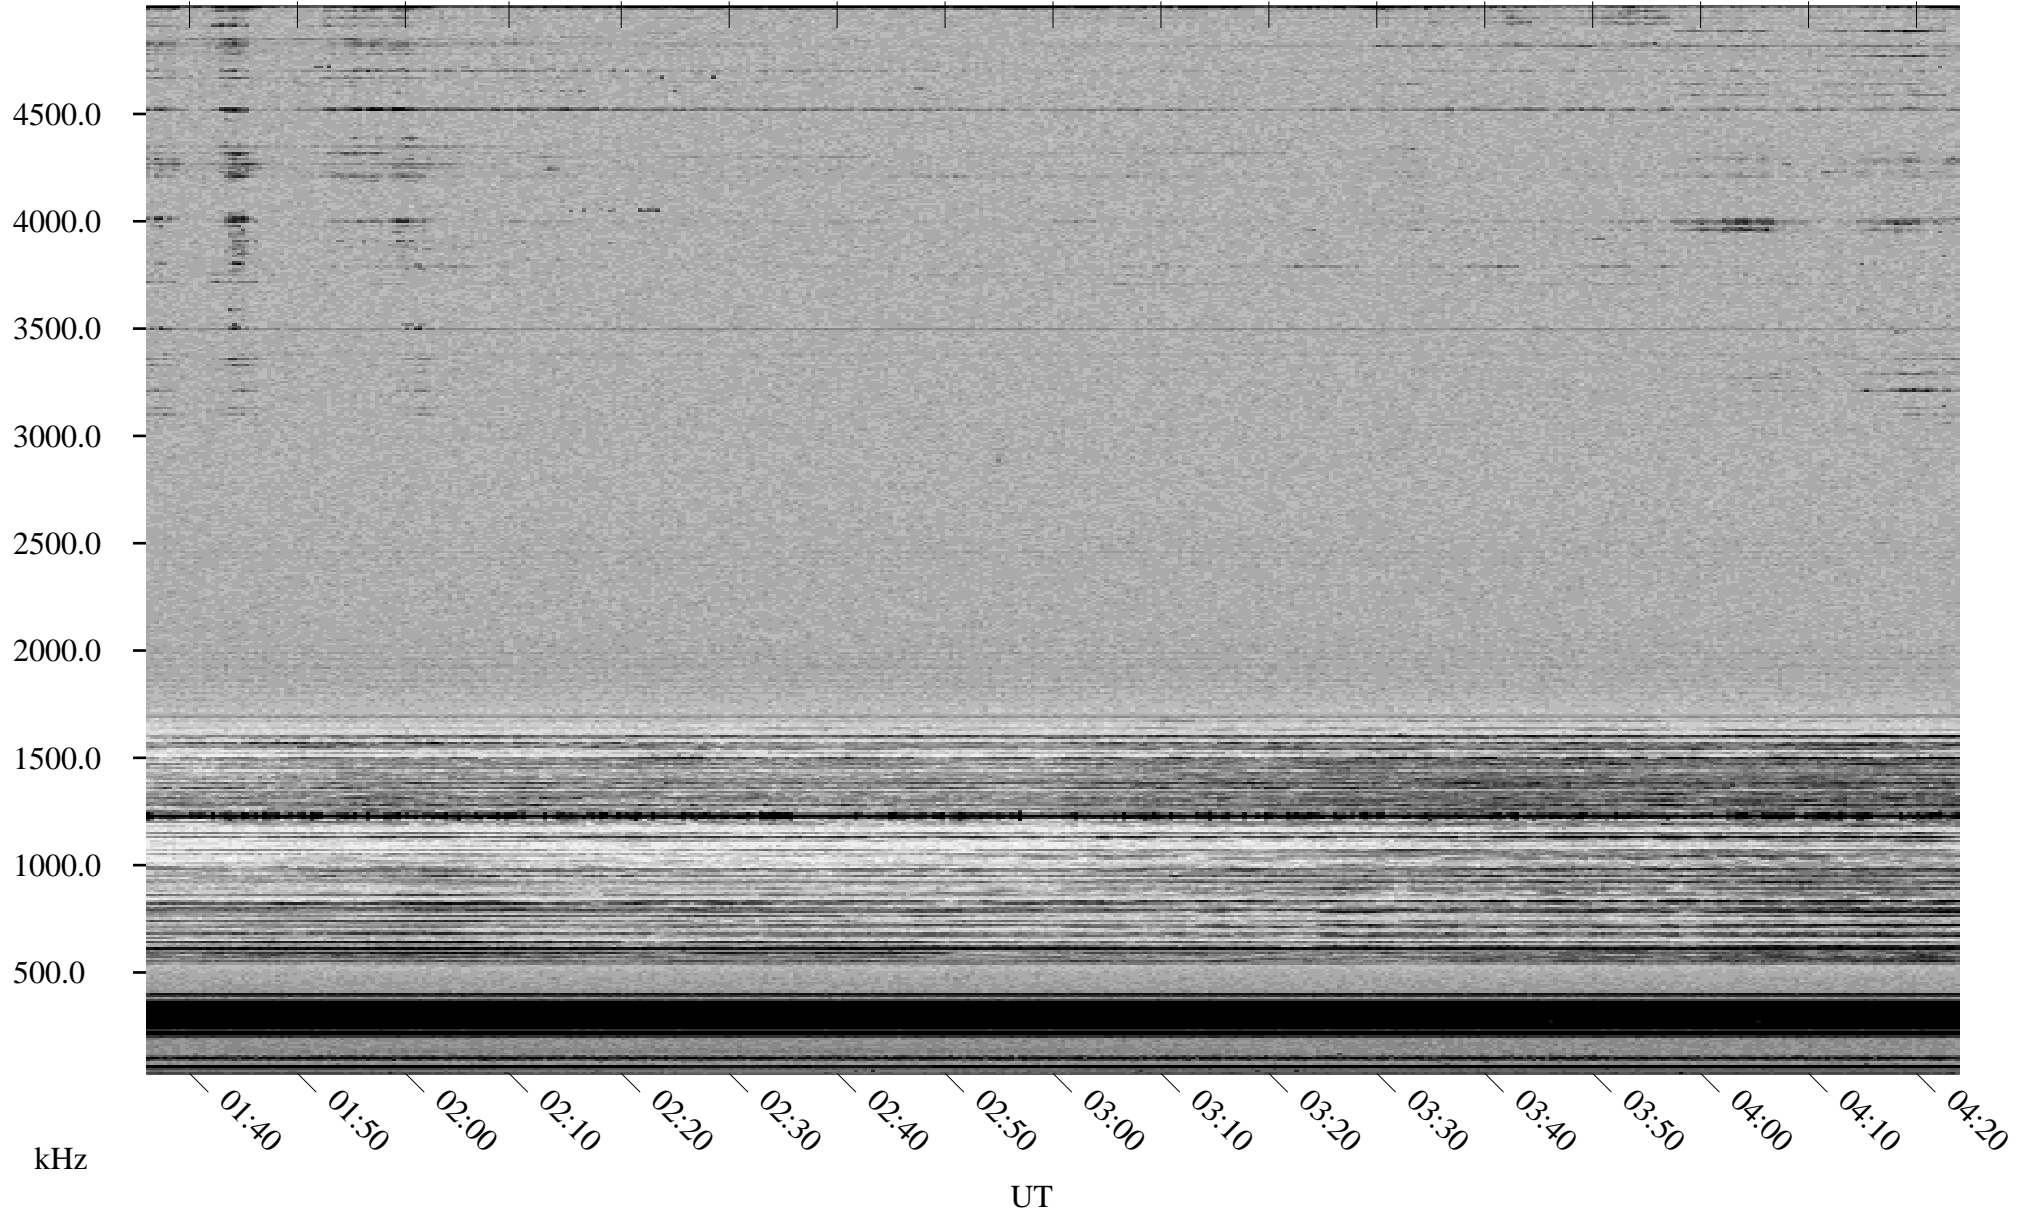

# 11/14/1998 Churchill, Manitoba

Linear Scale    Black = 161    White = 15

ch98318l.r00m max\_12

Page 1

# 11/14/1998 Churchill, Manitoba

Linear Scale    Black = 161    White = 15

ch98318l.r00m max\_12

Page 2

# 11/15/1998 Churchill, Manitoba

Linear Scale    Black = 161    White = 15

ch98318l.r00m max\_12

Page 3

# 11/15/1998 Churchill, Manitoba

Linear Scale    Black = 161    White = 15

ch98318l.r00m max\_12

Page 4