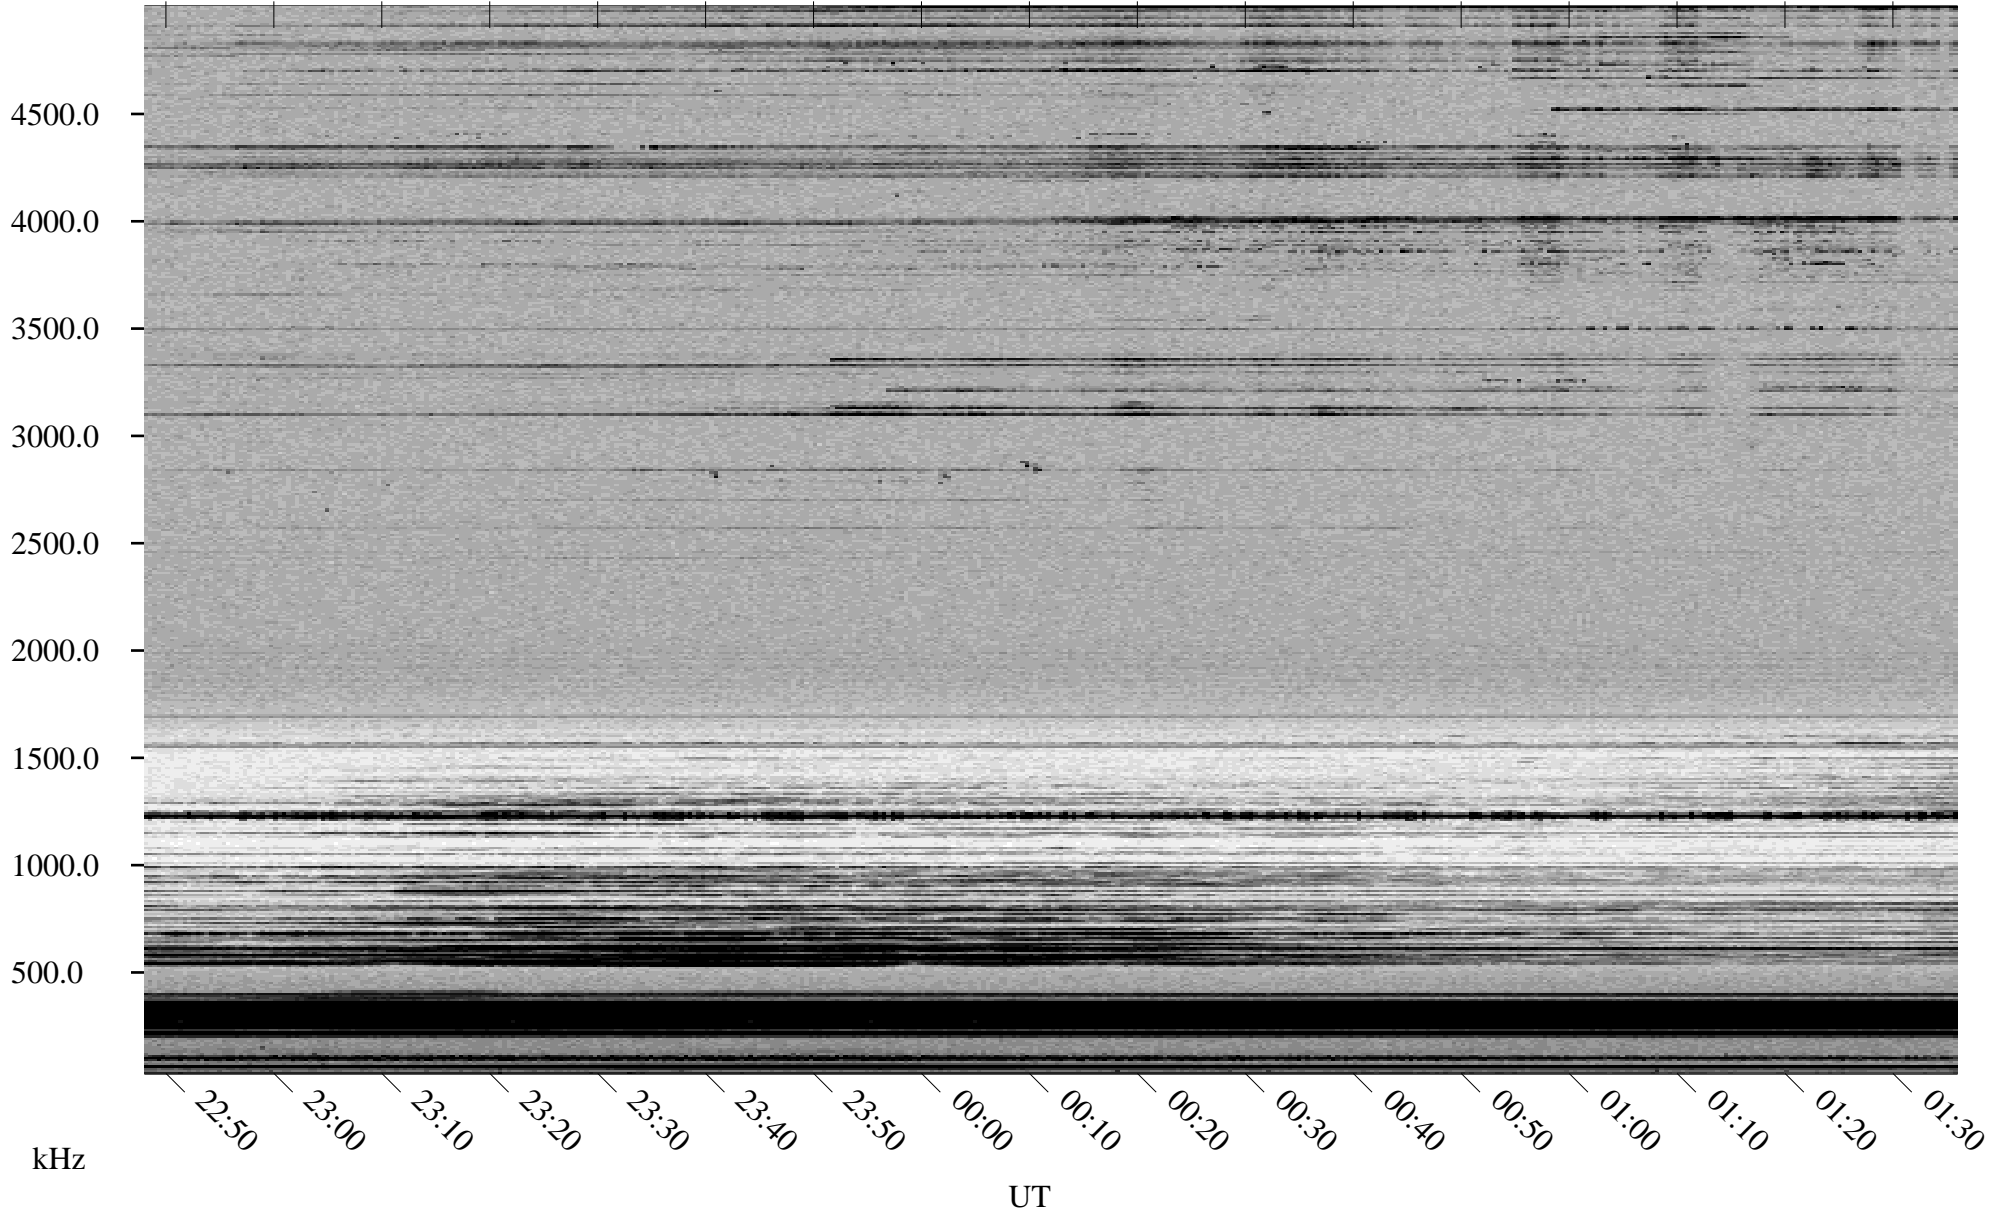

# 11/14/1998 Churchill, Manitoba

Linear Scale    Black = 161    White = 15

ch98318l.r00m max\_12

Page 1

# 11/14/1998 Churchill, Manitoba

Linear Scale    Black = 161    White = 15

ch98318l.r00m max\_12

Page 2

# 11/15/1998 Churchill, Manitoba

Linear Scale    Black = 161    White = 15

ch98318l.r00m max\_12

Page 3

# 11/15/1998 Churchill, Manitoba

Linear Scale    Black = 161    White = 15

ch98318l.r00m max\_12

Page 4