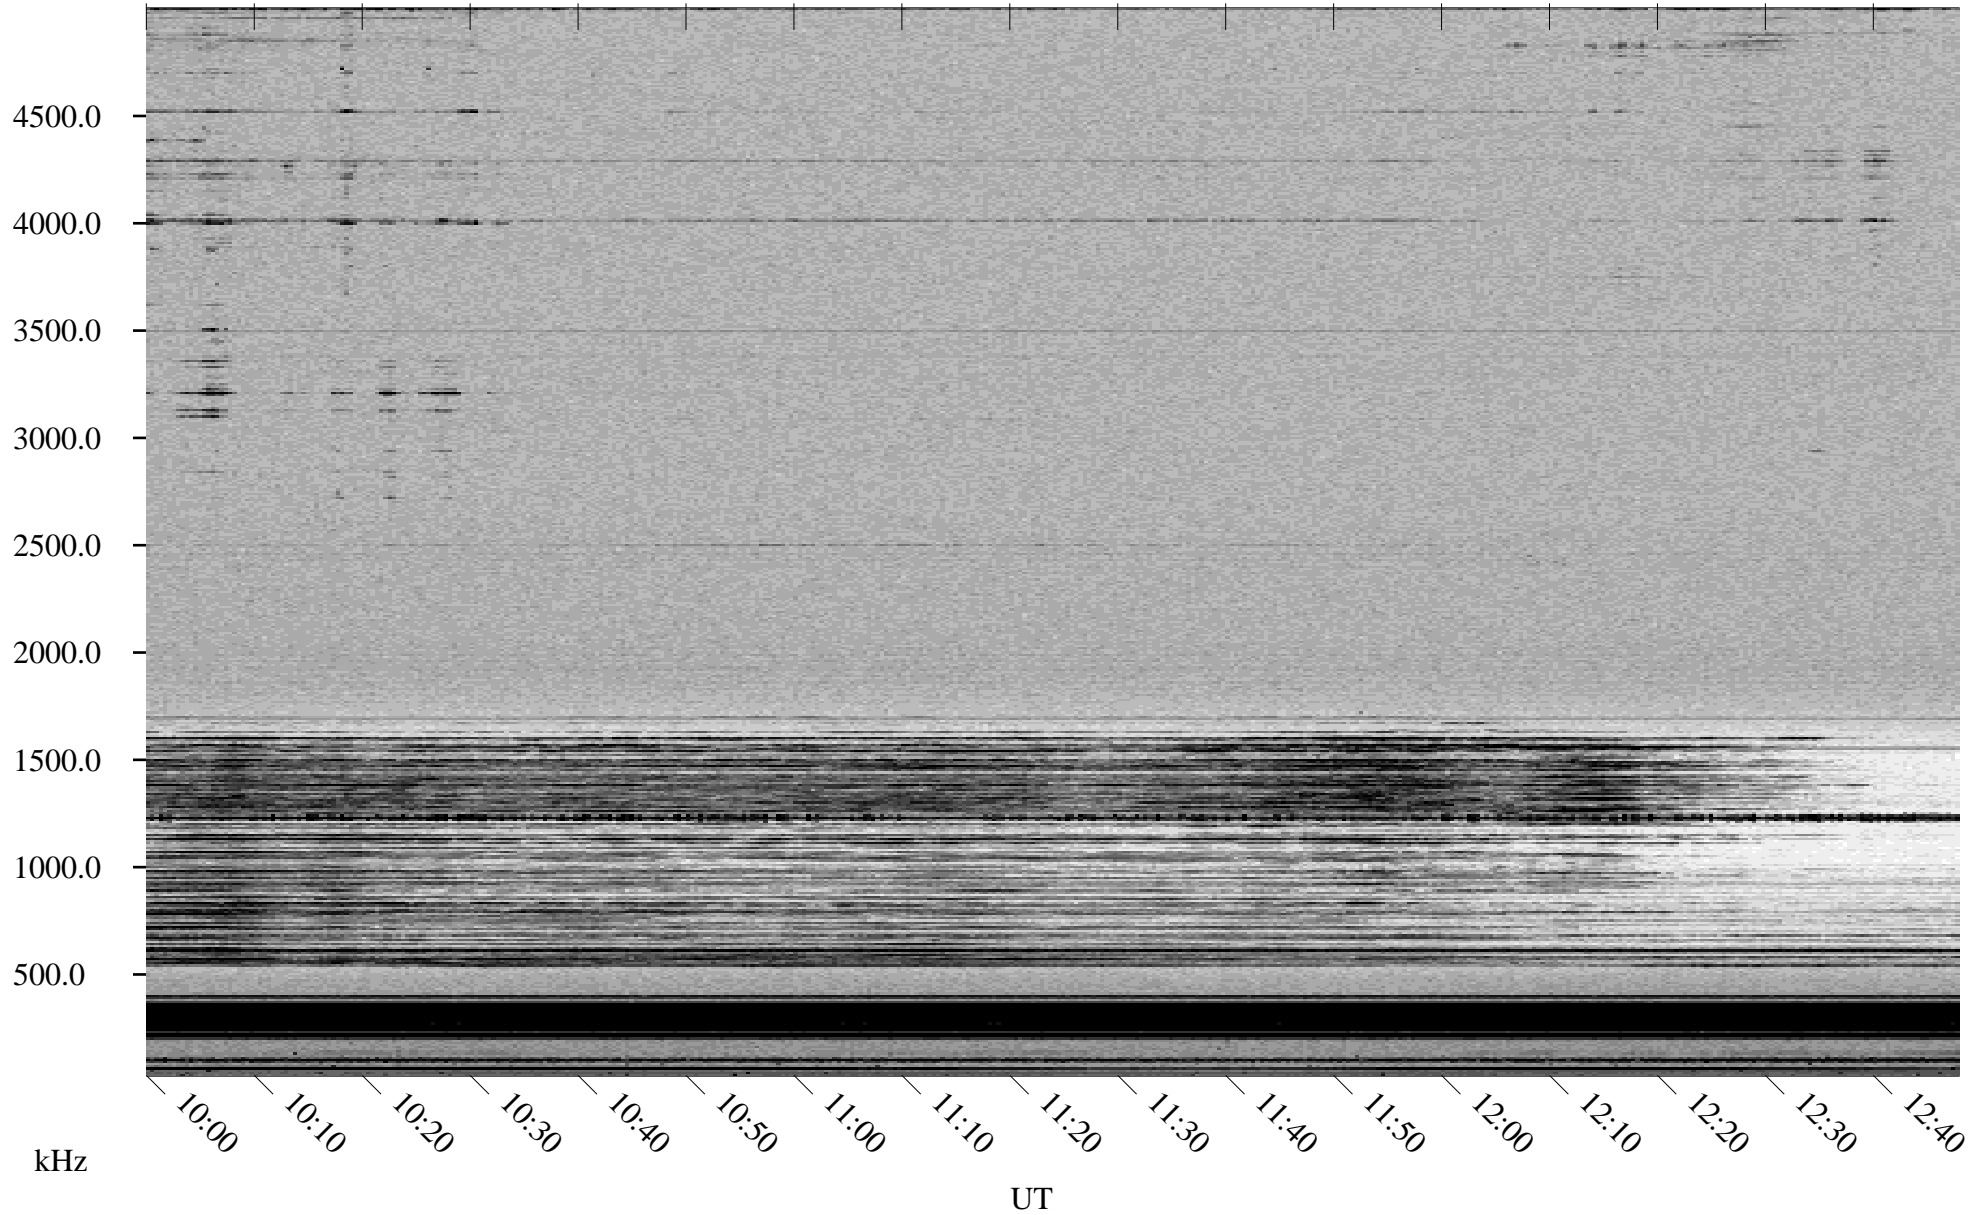

# 11/15/1998 Churchill, Manitoba

Linear Scale    Black = 161    White = 15

ch98318l.r00m max\_12

Page 5

# 11/15/1998 Churchill, Manitoba

Linear Scale    Black = 161    White = 15

ch98318l.r00m max\_12

Page 6

# 11/15/1998 Churchill, Manitoba

Linear Scale    Black = 161    White = 15

ch98318l.r00m max\_12

Page 7