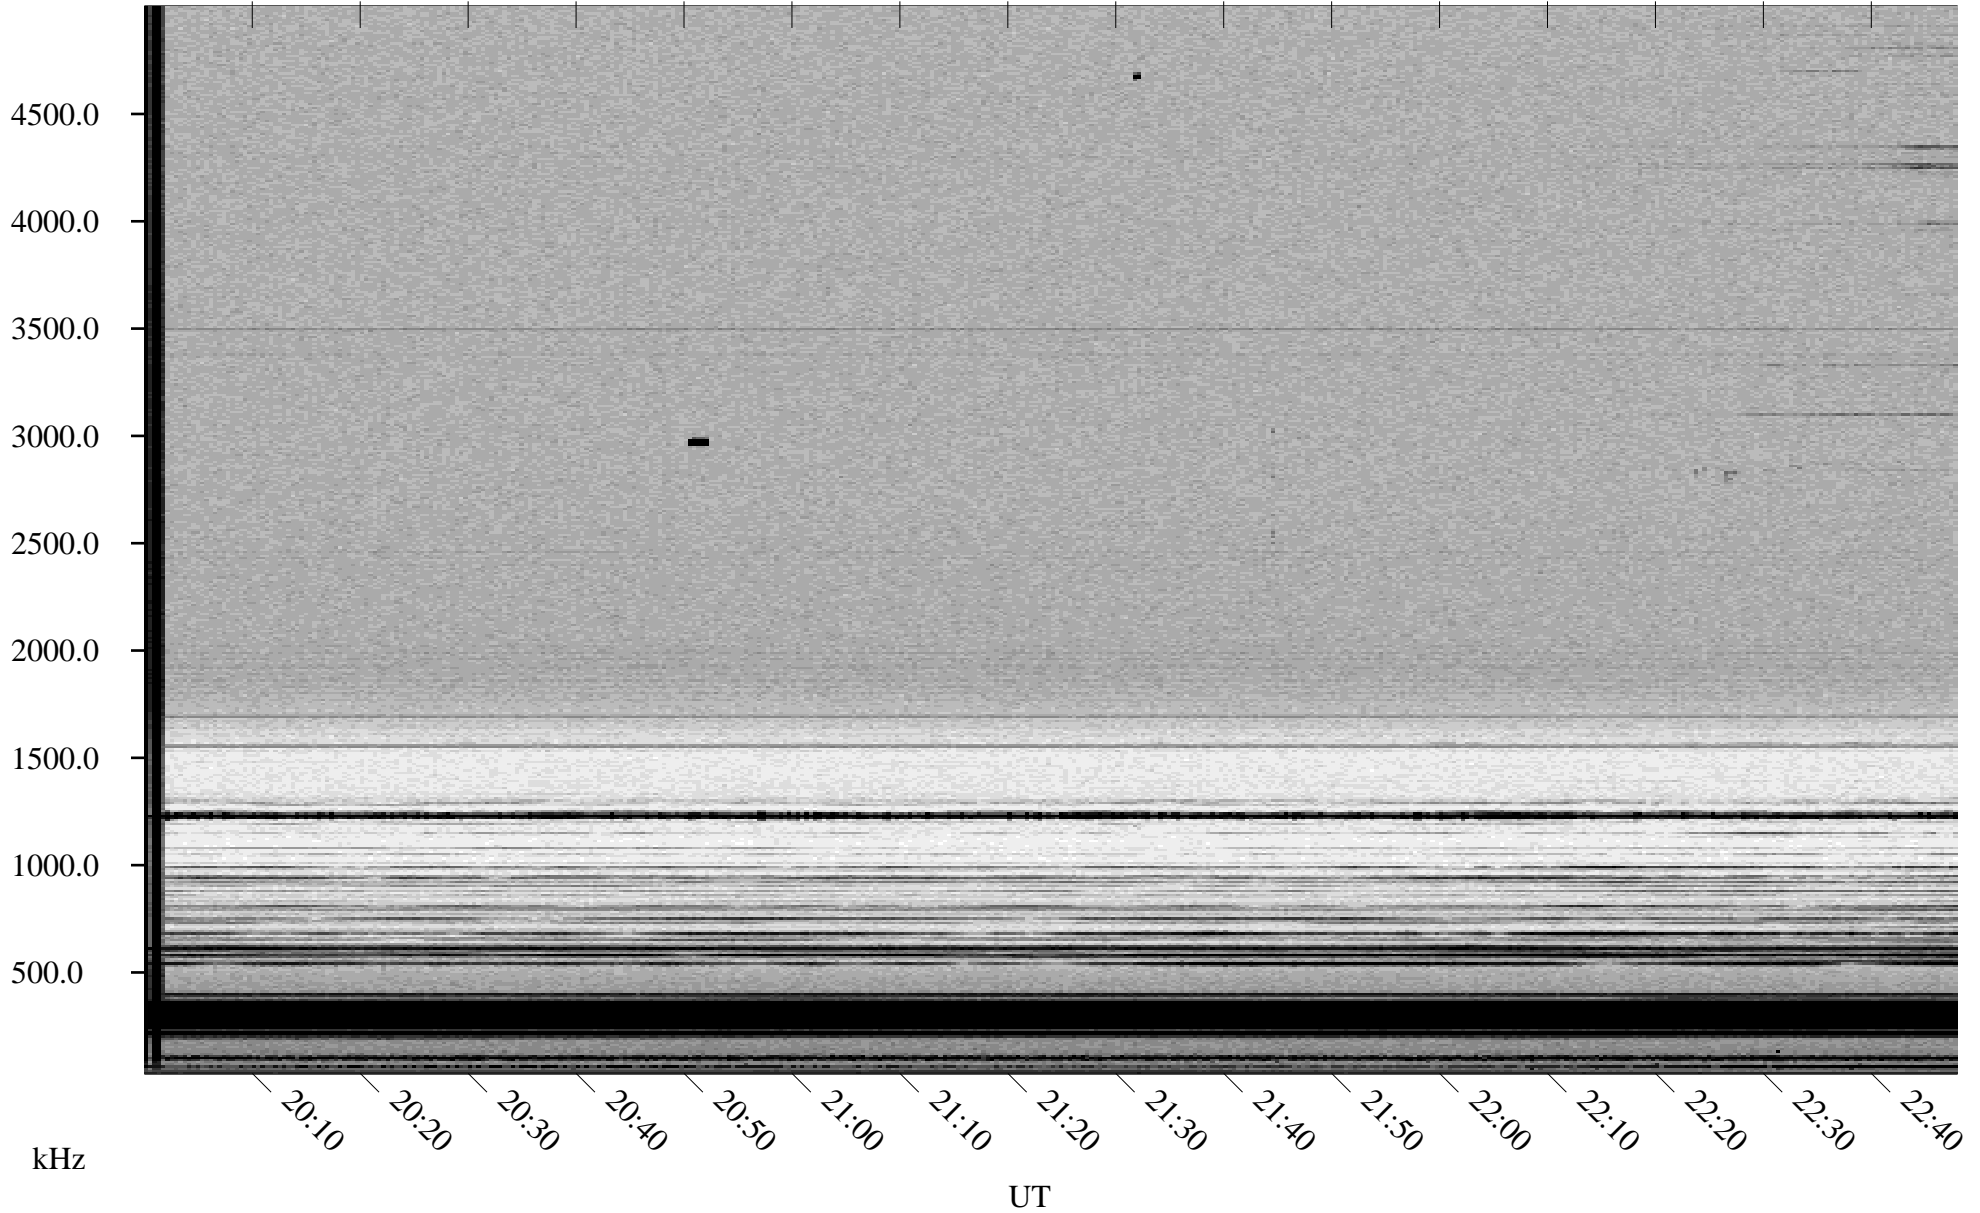

# 11/14/1998 Churchill, Manitoba

Linear Scale    Black = 161    White = 15

ch98318l.r00m max\_12

Page 1

# 11/14/1998 Churchill, Manitoba

Linear Scale    Black = 161    White = 15

ch98318l.r00m max\_12

Page 2

# 11/15/1998 Churchill, Manitoba

Linear Scale    Black = 161    White = 15

ch98318l.r00m max\_12

Page 3

# 11/15/1998 Churchill, Manitoba

Linear Scale    Black = 161    White = 15

ch98318l.r00m max\_12

Page 4