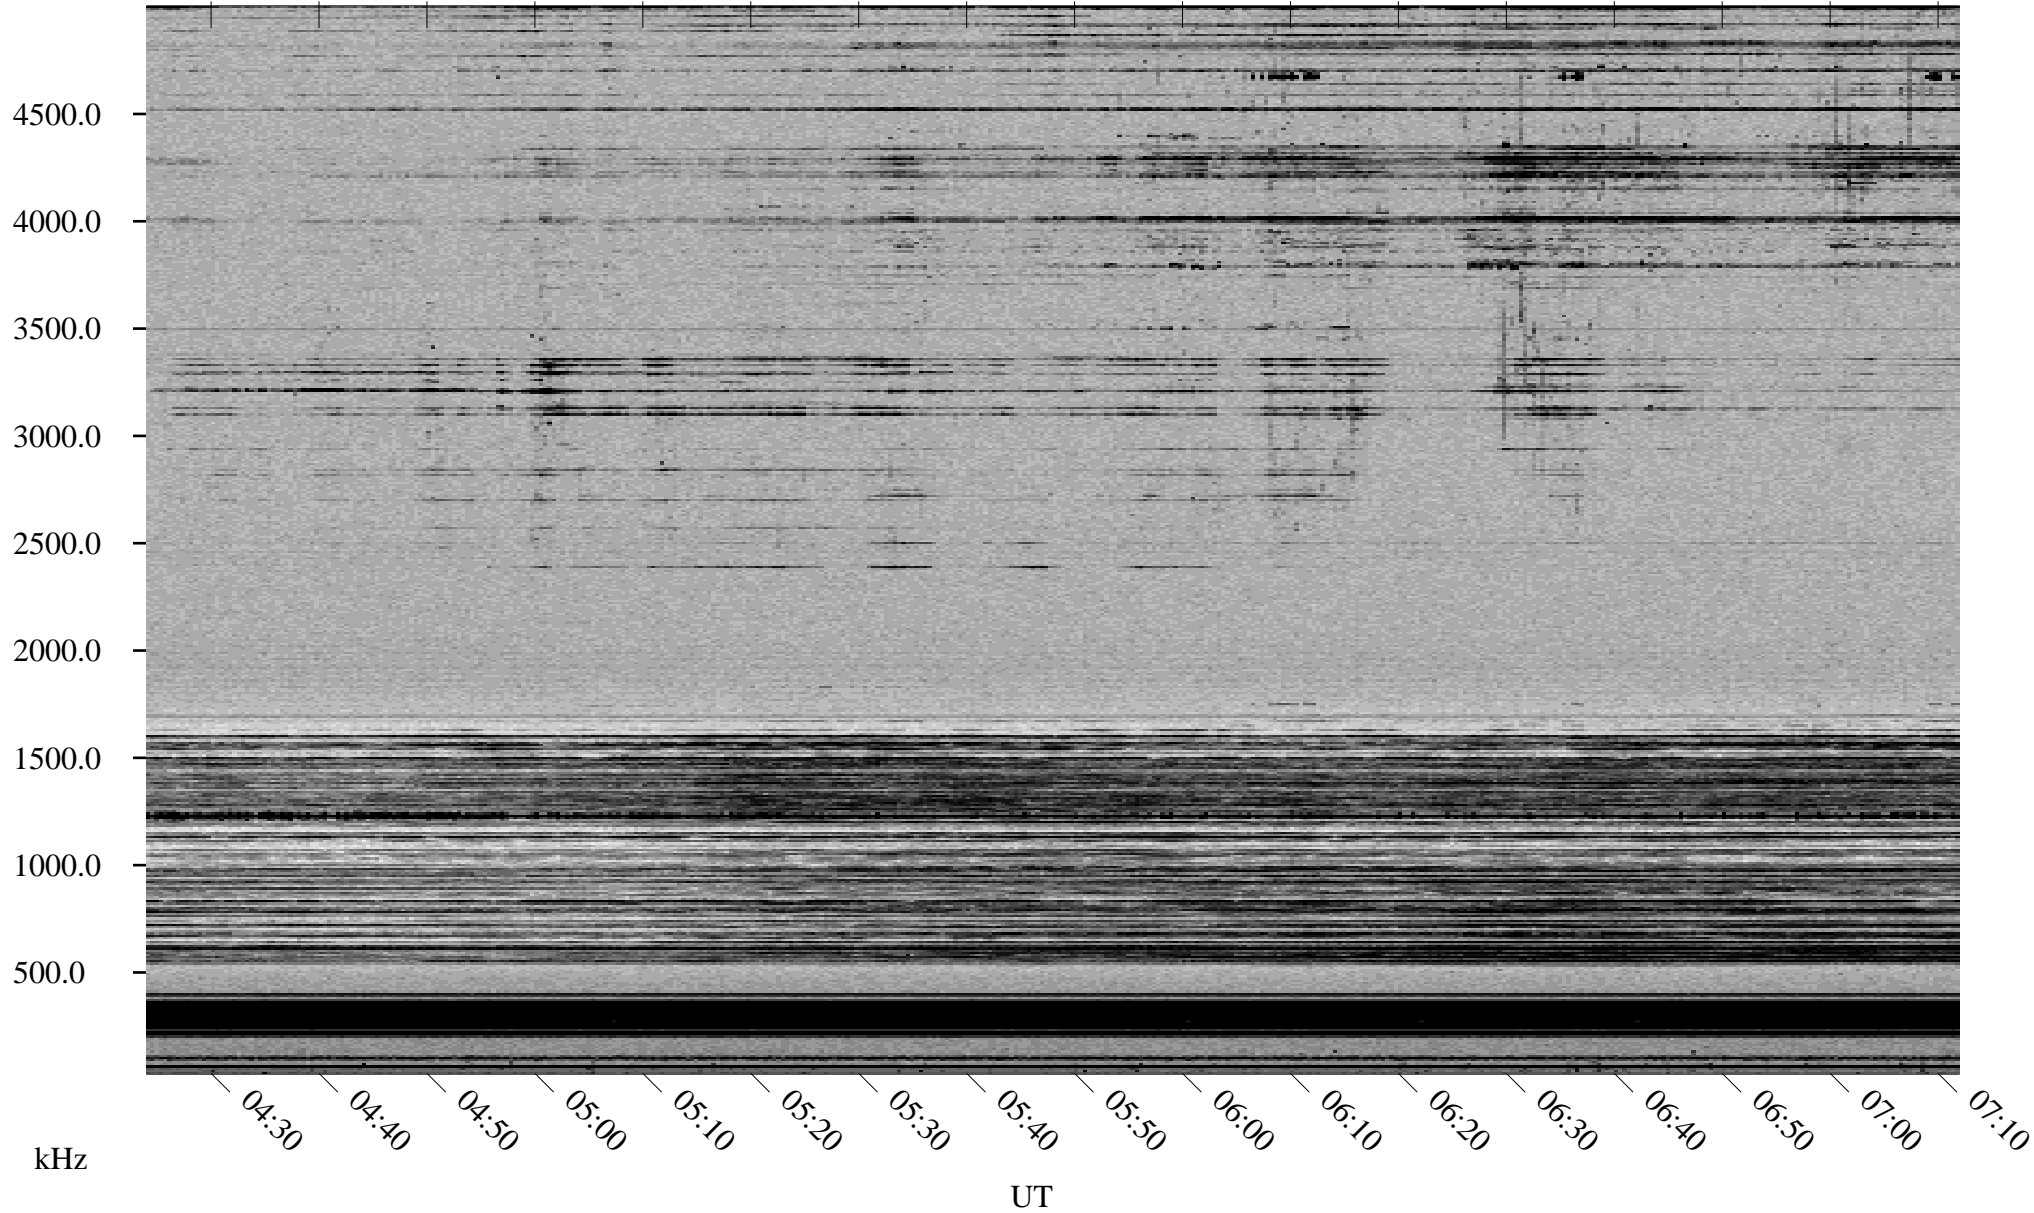

# 11/14/1998 Churchill, Manitoba

Linear Scale    Black = 161    White = 15

ch98318l.r00m max\_12

Page 1

# 11/14/1998 Churchill, Manitoba

Linear Scale    Black = 161    White = 15

ch98318l.r00m max\_12

Page 2

# 11/15/1998 Churchill, Manitoba

Linear Scale    Black = 161    White = 15

ch98318l.r00m max\_12

Page 3

# 11/15/1998 Churchill, Manitoba

Linear Scale    Black = 161    White = 15

ch98318l.r00m max\_12

Page 4