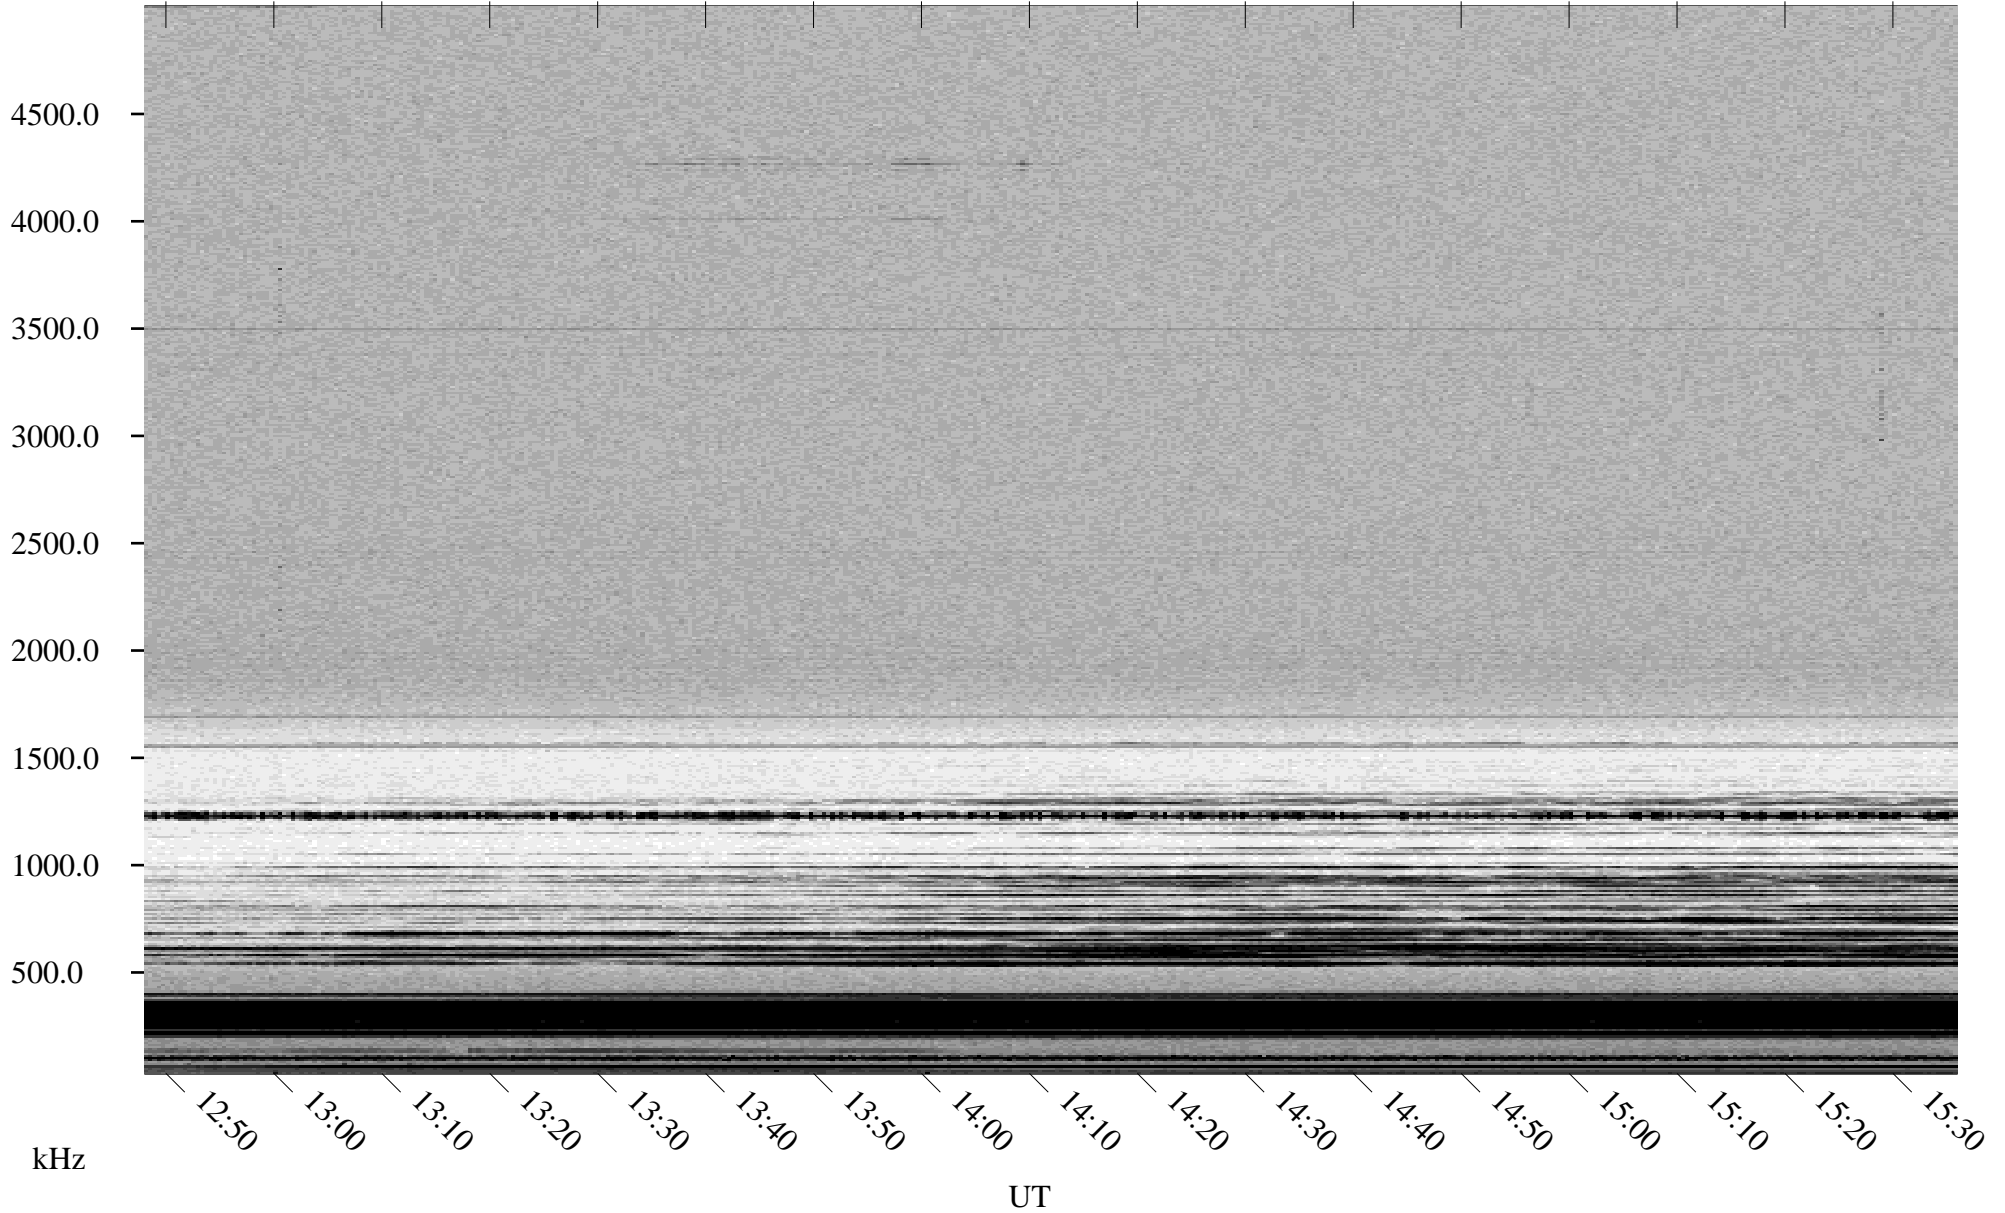

# 11/15/1998 Churchill, Manitoba

Linear Scale    Black = 161    White = 15

ch98318l.r00m max\_12

Page 6

# 11/15/1998 Churchill, Manitoba

Linear Scale    Black = 161    White = 15

ch98318l.r00m max\_12

Page 7

# 11/15/1998 Churchill, Manitoba

Linear Scale    Black = 161    White = 15

ch98318l.r00m max\_12