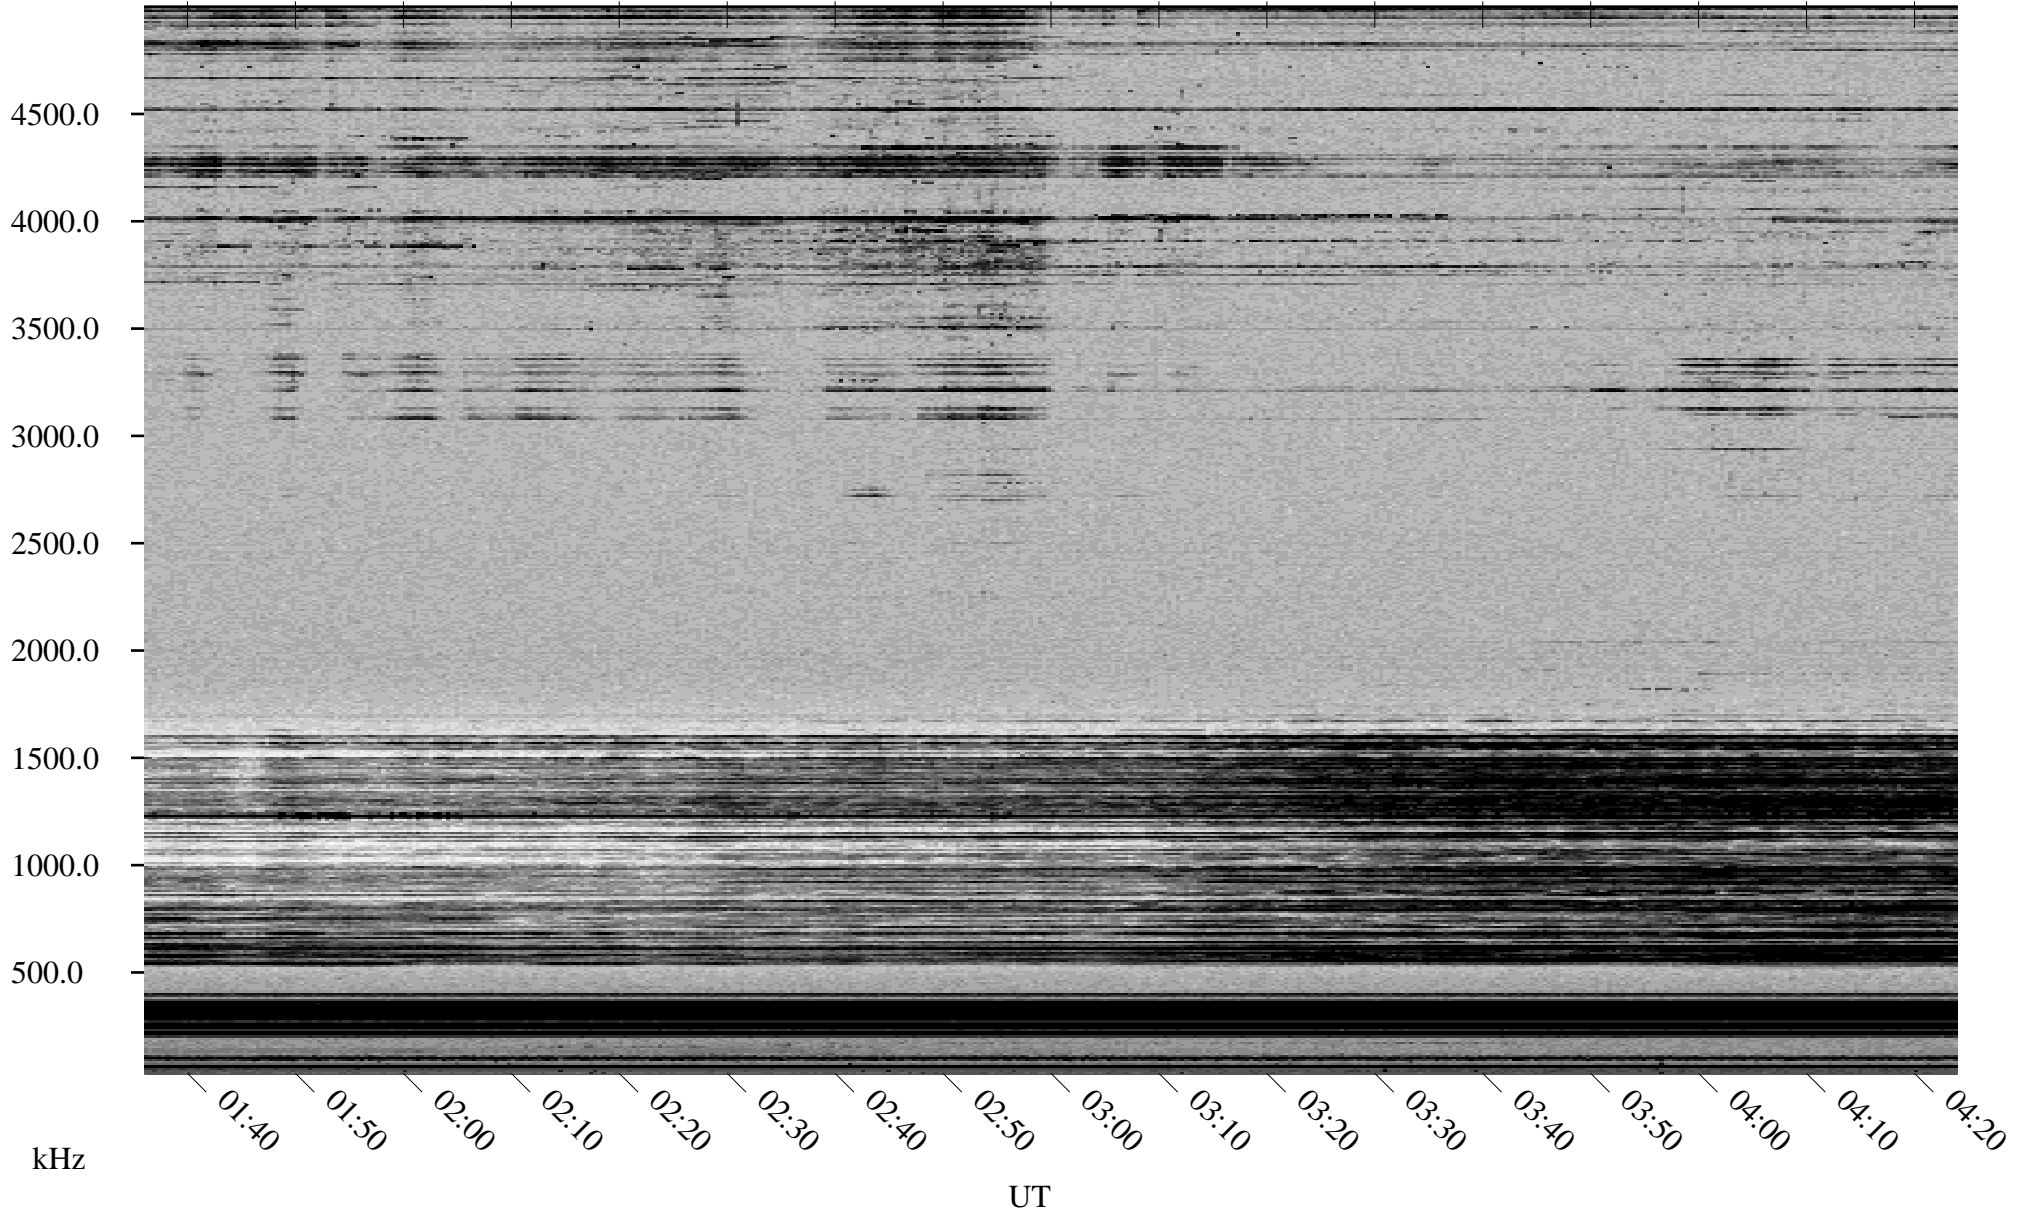

11/15/1998 Churchill, Manitoba

Linear Scale Black = 161 White = 15

ch98319l.r00m max_12

Page 1

11/15/1998 Churchill, Manitoba

Linear Scale Black = 161 White = 15

ch98319l.r00m max_12

Page 2

11/16/1998 Churchill, Manitoba

Linear Scale Black = 161 White = 15

ch98319l.r00m max_12

Page 3

11/16/1998 Churchill, Manitoba

Linear Scale Black = 161 White = 15

ch98319l.r00m max_12

Page 4

11/16/1998 Churchill, Manitoba

Linear Scale Black = 161 White = 15

ch98319l.r00m max_12

Page 5

11/16/1998 Churchill, Manitoba

Linear Scale Black = 161 White = 15

ch98319l.r00m max_12

Page 6

11/16/1998 Churchill, Manitoba

Linear Scale Black = 161 White = 15

ch98319l.r00m max_12

Page 7

11/16/1998 Churchill, Manitoba

Linear Scale Black = 161 White = 15

ch98319l.r00m max_12

Page 8