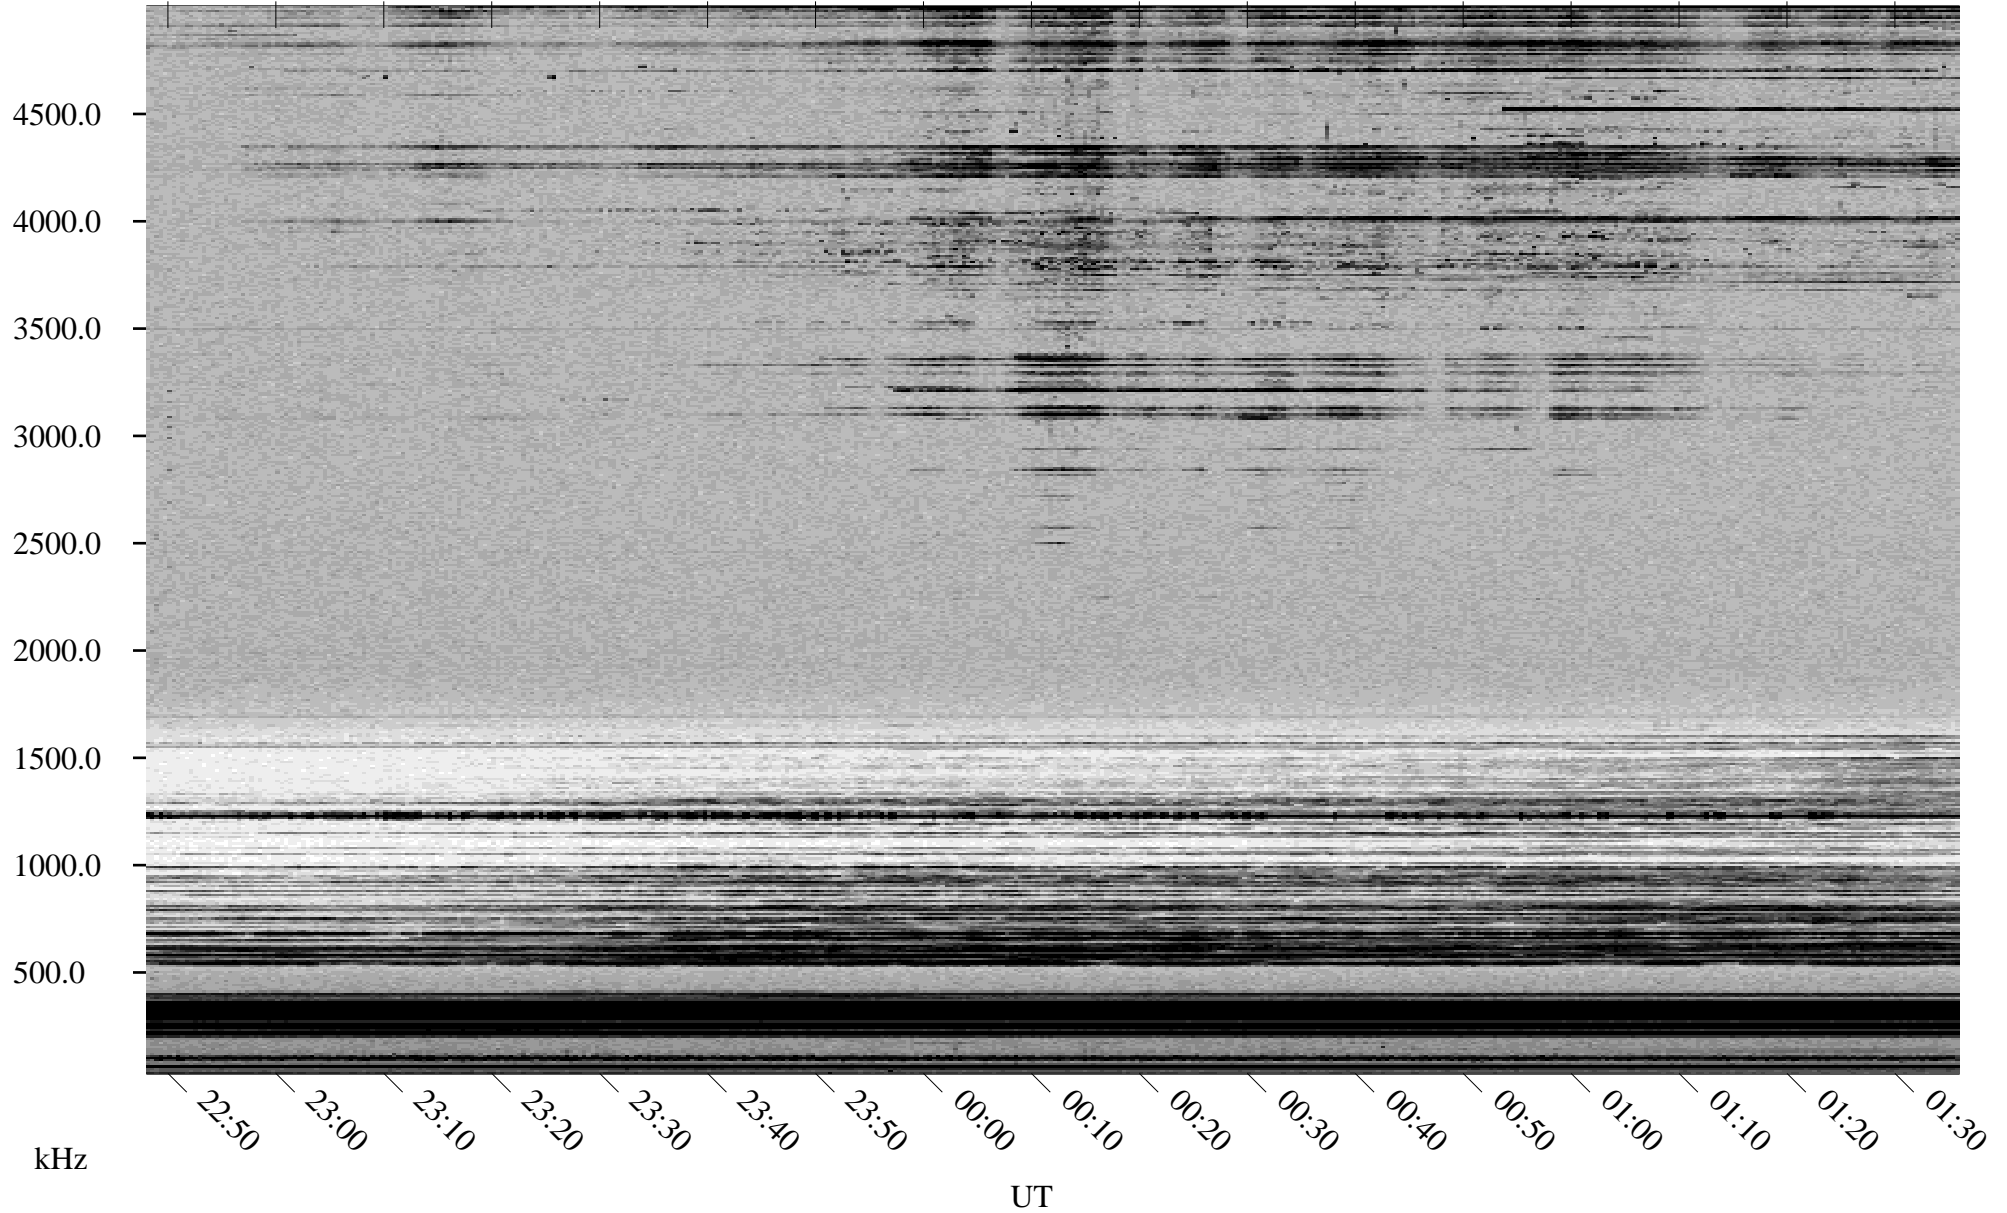

11/15/1998 Churchill, Manitoba

Linear Scale Black = 161 White = 15

ch98319l.r00m max_12

Page 1

11/15/1998 Churchill, Manitoba

Linear Scale Black = 161 White = 15

ch98319l.r00m max_12

Page 2

11/16/1998 Churchill, Manitoba

Linear Scale Black = 161 White = 15

ch98319l.r00m max_12

Page 3

11/16/1998 Churchill, Manitoba

Linear Scale Black = 161 White = 15

ch98319l.r00m max_12

Page 4

11/16/1998 Churchill, Manitoba

Linear Scale Black = 161 White = 15

ch98319l.r00m max_12

Page 5

11/16/1998 Churchill, Manitoba

Linear Scale Black = 161 White = 15

ch98319l.r00m max_12

Page 6

11/16/1998 Churchill, Manitoba

Linear Scale Black = 161 White = 15

ch98319l.r00m max_12

Page 7

11/16/1998 Churchill, Manitoba

Linear Scale Black = 161 White = 15

ch98319l.r00m max_12

Page 8