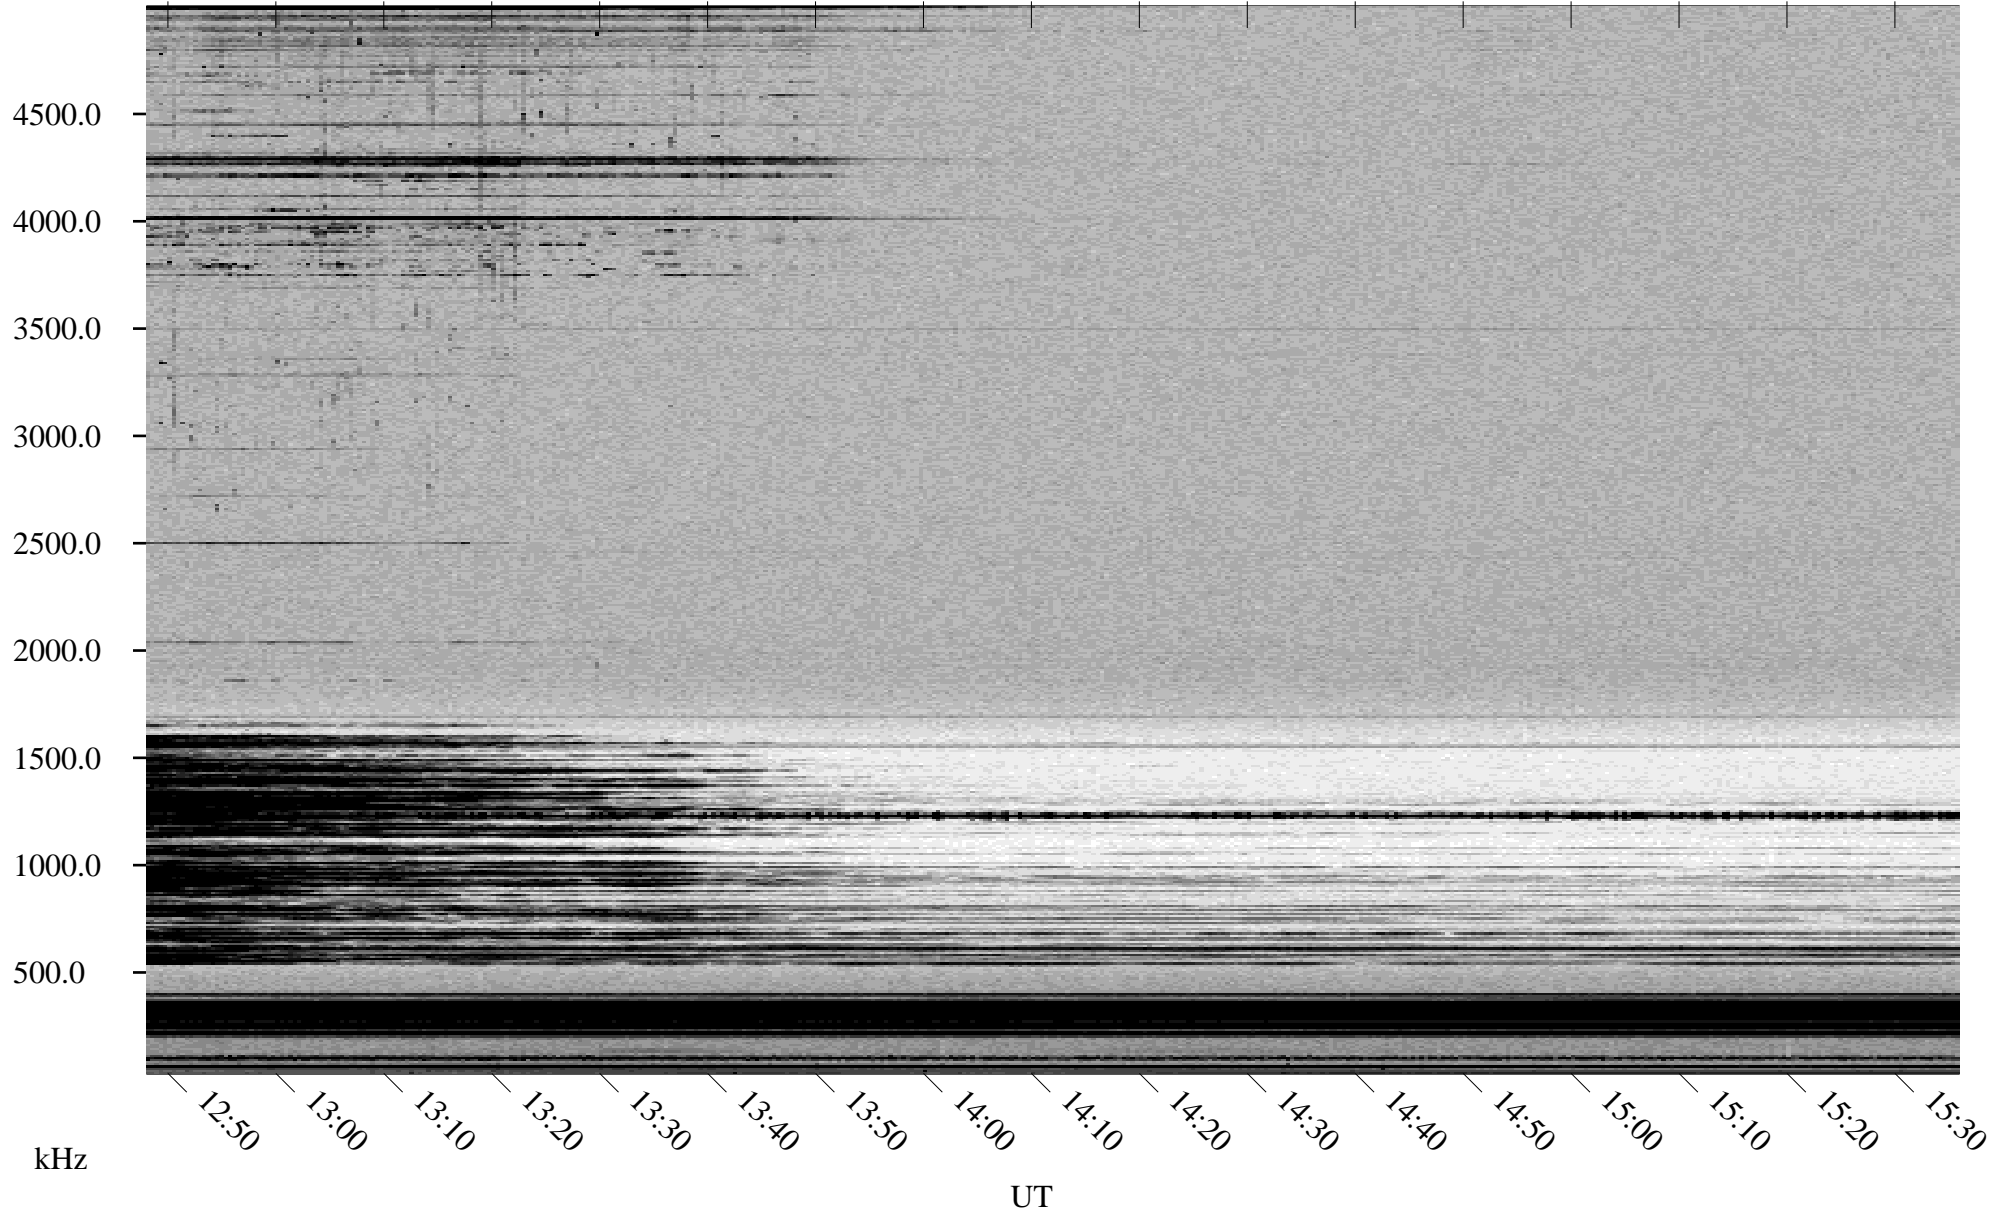

11/15/1998 Churchill, Manitoba

Linear Scale Black = 161 White = 15

ch98319l.r00m max_12

Page 1

11/15/1998 Churchill, Manitoba

Linear Scale Black = 161 White = 15

ch98319l.r00m max_12

Page 2

11/16/1998 Churchill, Manitoba

Linear Scale Black = 161 White = 15

ch98319l.r00m max_12

Page 3

11/16/1998 Churchill, Manitoba

Linear Scale Black = 161 White = 15

ch98319l.r00m max_12

Page 4

11/16/1998 Churchill, Manitoba

Linear Scale Black = 161 White = 15

ch98319l.r00m max_12

Page 5

11/16/1998 Churchill, Manitoba

Linear Scale Black = 161 White = 15

ch98319l.r00m max_12

Page 6

11/16/1998 Churchill, Manitoba

Linear Scale Black = 161 White = 15

ch98319l.r00m max_12

Page 7

11/16/1998 Churchill, Manitoba

Linear Scale Black = 161 White = 15

ch98319l.r00m max_12

Page 8