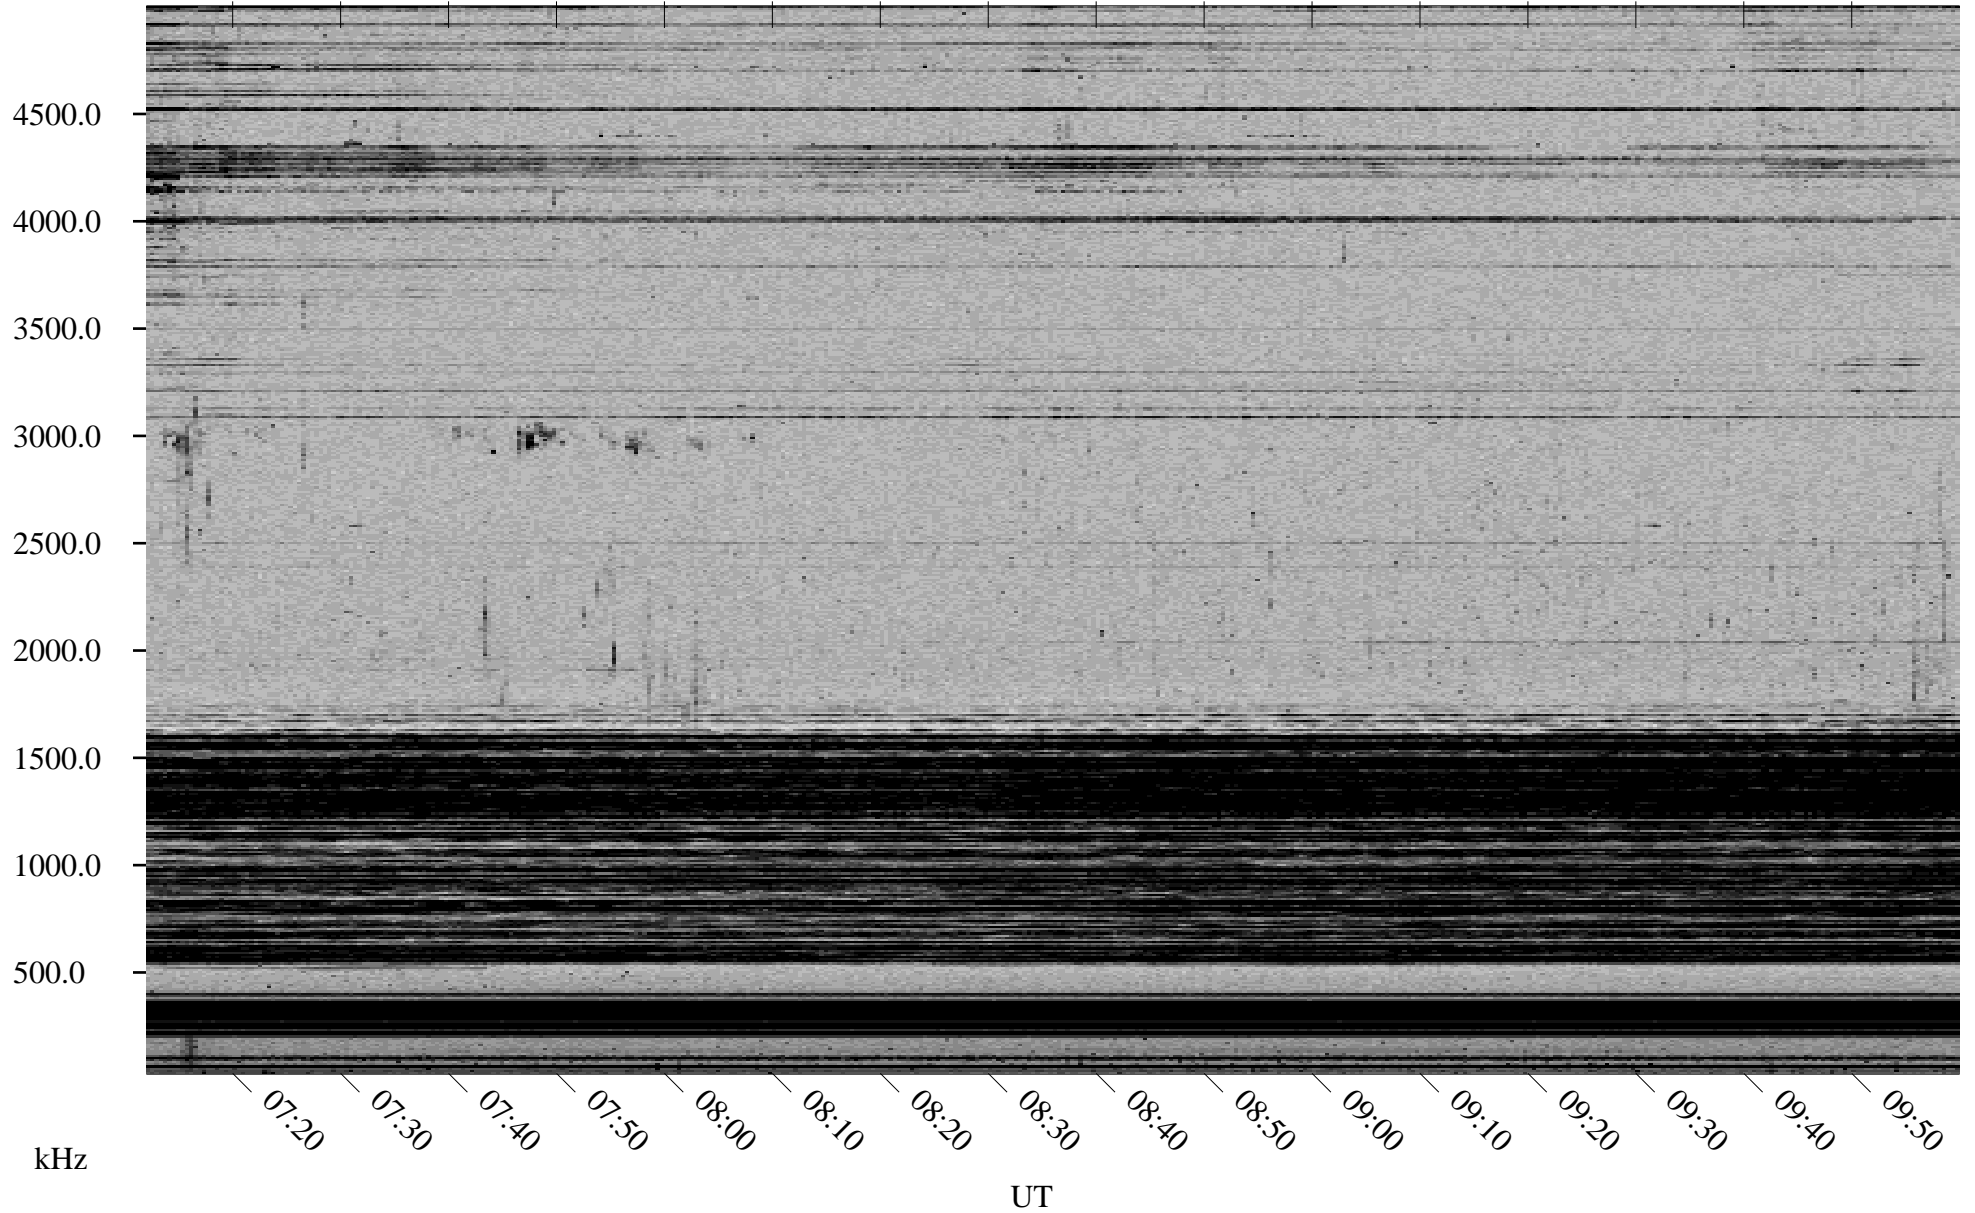

11/15/1998 Churchill, Manitoba

Linear Scale Black = 161 White = 15

ch98319l.r00m max_12

Page 1

11/15/1998 Churchill, Manitoba

Linear Scale Black = 161 White = 15

ch98319l.r00m max_12

Page 2

11/16/1998 Churchill, Manitoba

Linear Scale Black = 161 White = 15

ch98319l.r00m max_12

Page 3

11/16/1998 Churchill, Manitoba

Linear Scale Black = 161 White = 15

ch98319l.r00m max_12

Page 4

11/16/1998 Churchill, Manitoba

Linear Scale Black = 161 White = 15

ch98319l.r00m max_12

Page 5

11/16/1998 Churchill, Manitoba

Linear Scale Black = 161 White = 15

ch98319l.r00m max_12

Page 6

11/16/1998 Churchill, Manitoba

Linear Scale Black = 161 White = 15

ch98319l.r00m max_12

Page 7

11/16/1998 Churchill, Manitoba

Linear Scale Black = 161 White = 15

ch98319l.r00m max_12

Page 8