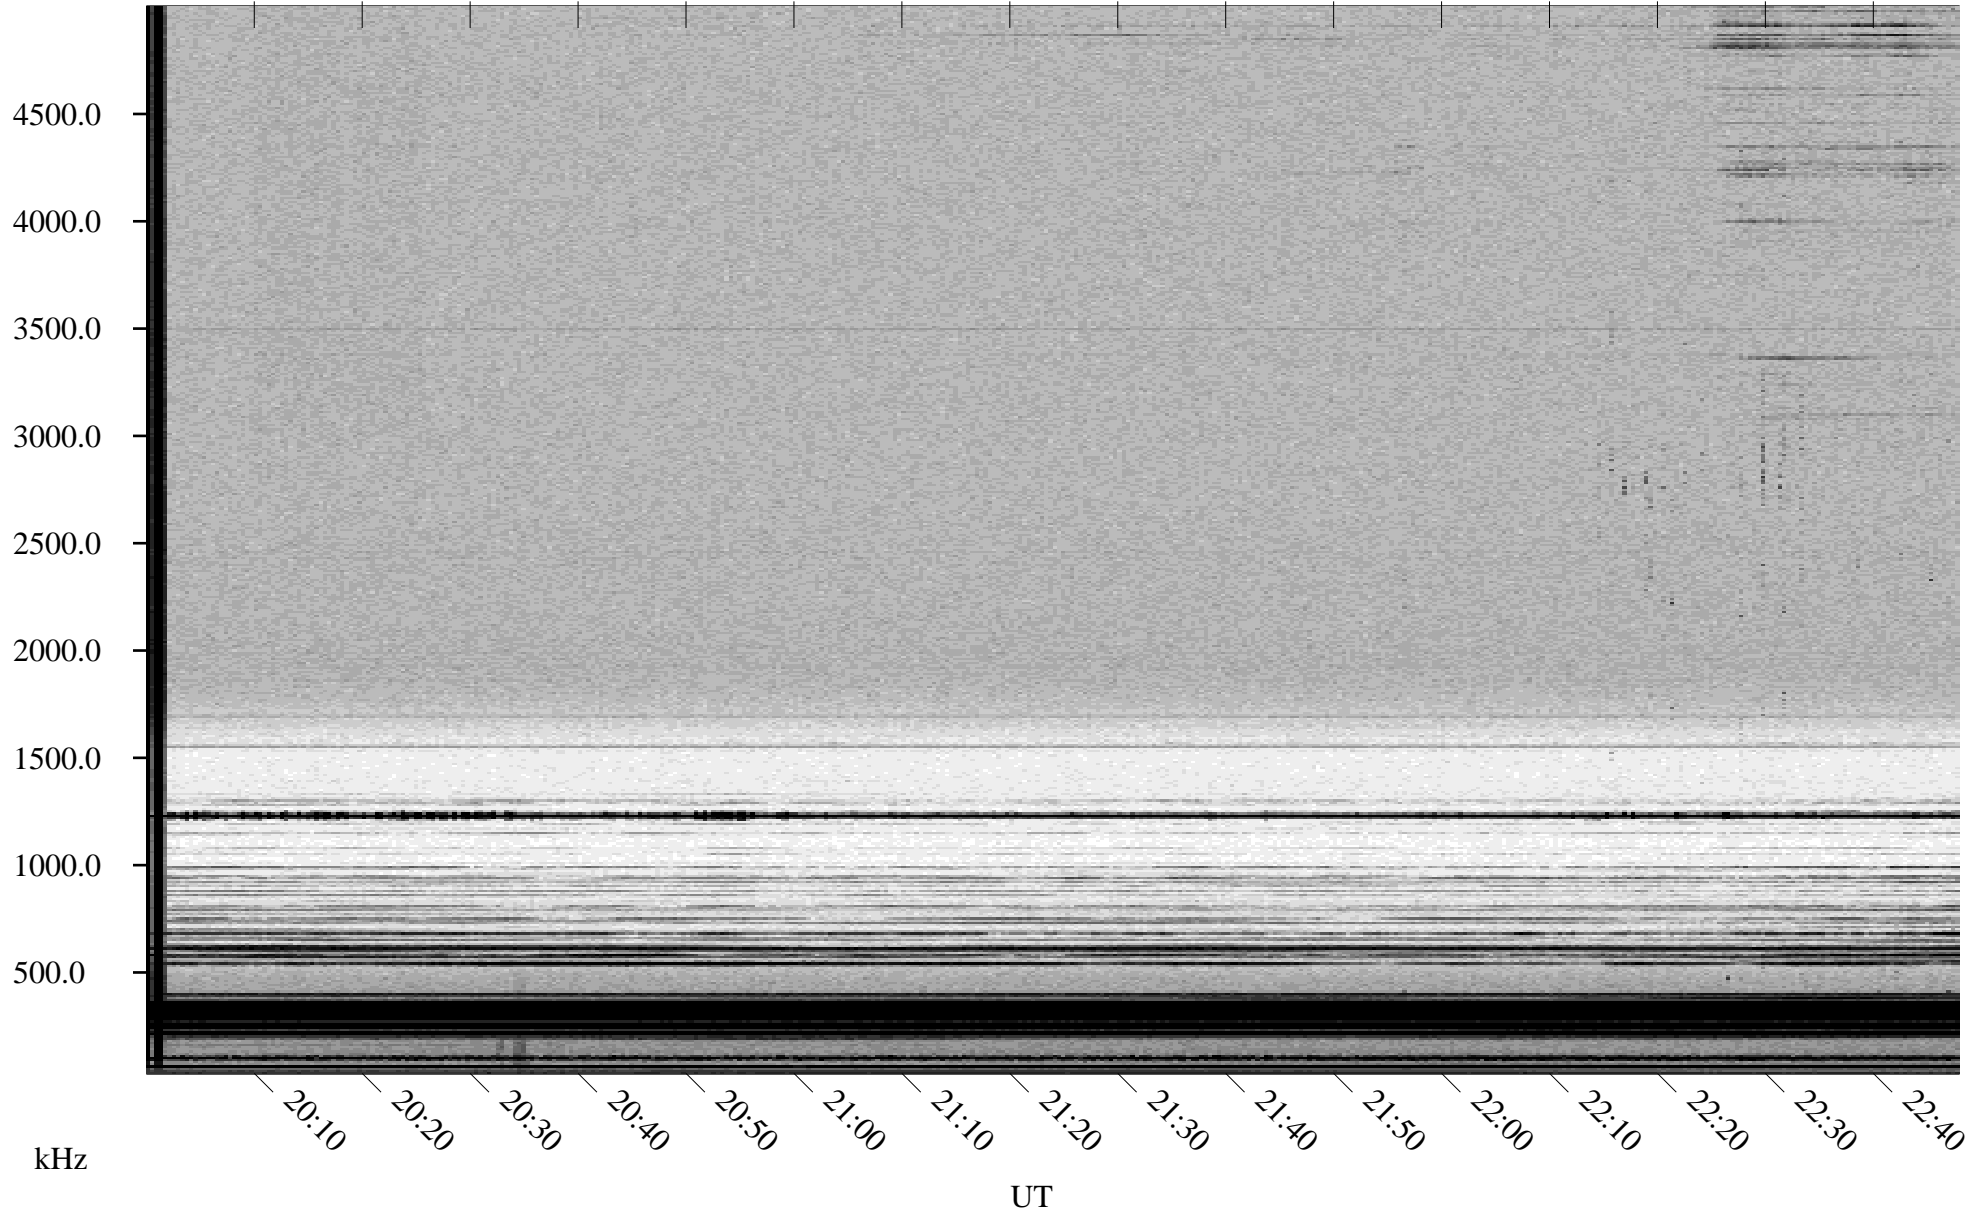

11/15/1998 Churchill, Manitoba

Linear Scale Black = 161 White = 15

ch98319l.r00m max_12

Page 1

11/15/1998 Churchill, Manitoba

Linear Scale Black = 161 White = 15

ch98319l.r00m max_12

Page 2

11/16/1998 Churchill, Manitoba

Linear Scale Black = 161 White = 15

ch98319l.r00m max_12

Page 3

11/16/1998 Churchill, Manitoba

Linear Scale Black = 161 White = 15

ch98319l.r00m max_12

Page 4

11/16/1998 Churchill, Manitoba

Linear Scale Black = 161 White = 15

ch98319l.r00m max_12

Page 5

11/16/1998 Churchill, Manitoba

Linear Scale Black = 161 White = 15

ch98319l.r00m max_12

Page 6

11/16/1998 Churchill, Manitoba

Linear Scale Black = 161 White = 15

ch98319l.r00m max_12

Page 7

11/16/1998 Churchill, Manitoba

Linear Scale Black = 161 White = 15

ch98319l.r00m max_12

Page 8