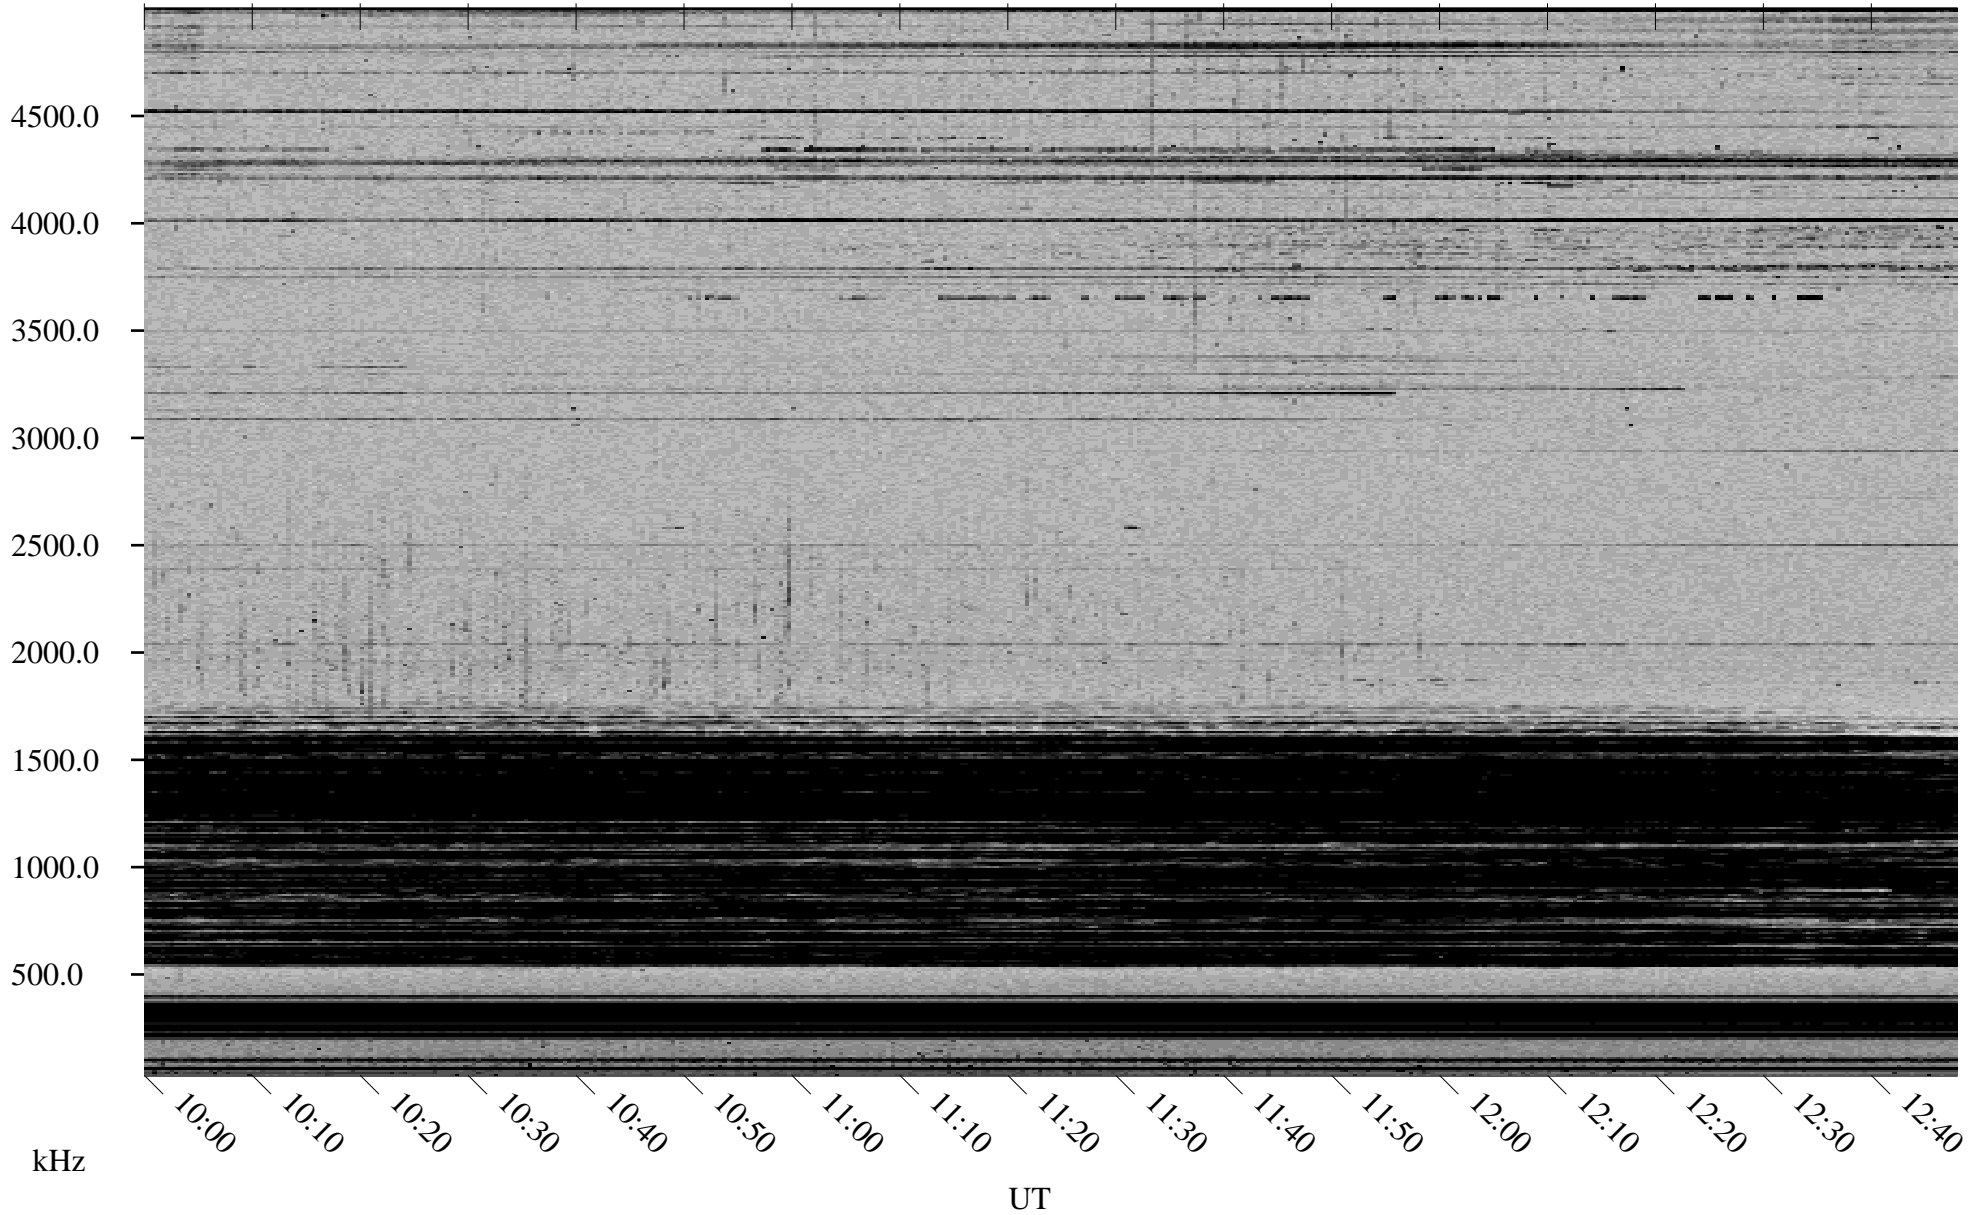

11/15/1998 Churchill, Manitoba

Linear Scale Black = 161 White = 15

ch98319l.r00m max_12

Page 1

11/15/1998 Churchill, Manitoba

Linear Scale Black = 161 White = 15

ch98319l.r00m max_12

Page 2

11/16/1998 Churchill, Manitoba

Linear Scale Black = 161 White = 15

ch98319l.r00m max_12

Page 3

11/16/1998 Churchill, Manitoba

Linear Scale Black = 161 White = 15

ch98319l.r00m max_12

Page 4

11/16/1998 Churchill, Manitoba

Linear Scale Black = 161 White = 15

ch98319l.r00m max_12

Page 5

11/16/1998 Churchill, Manitoba

Linear Scale Black = 161 White = 15

ch98319l.r00m max_12

Page 6

11/16/1998 Churchill, Manitoba

Linear Scale Black = 161 White = 15

ch98319l.r00m max_12

Page 7

11/16/1998 Churchill, Manitoba

Linear Scale Black = 161 White = 15

ch98319l.r00m max_12

Page 8