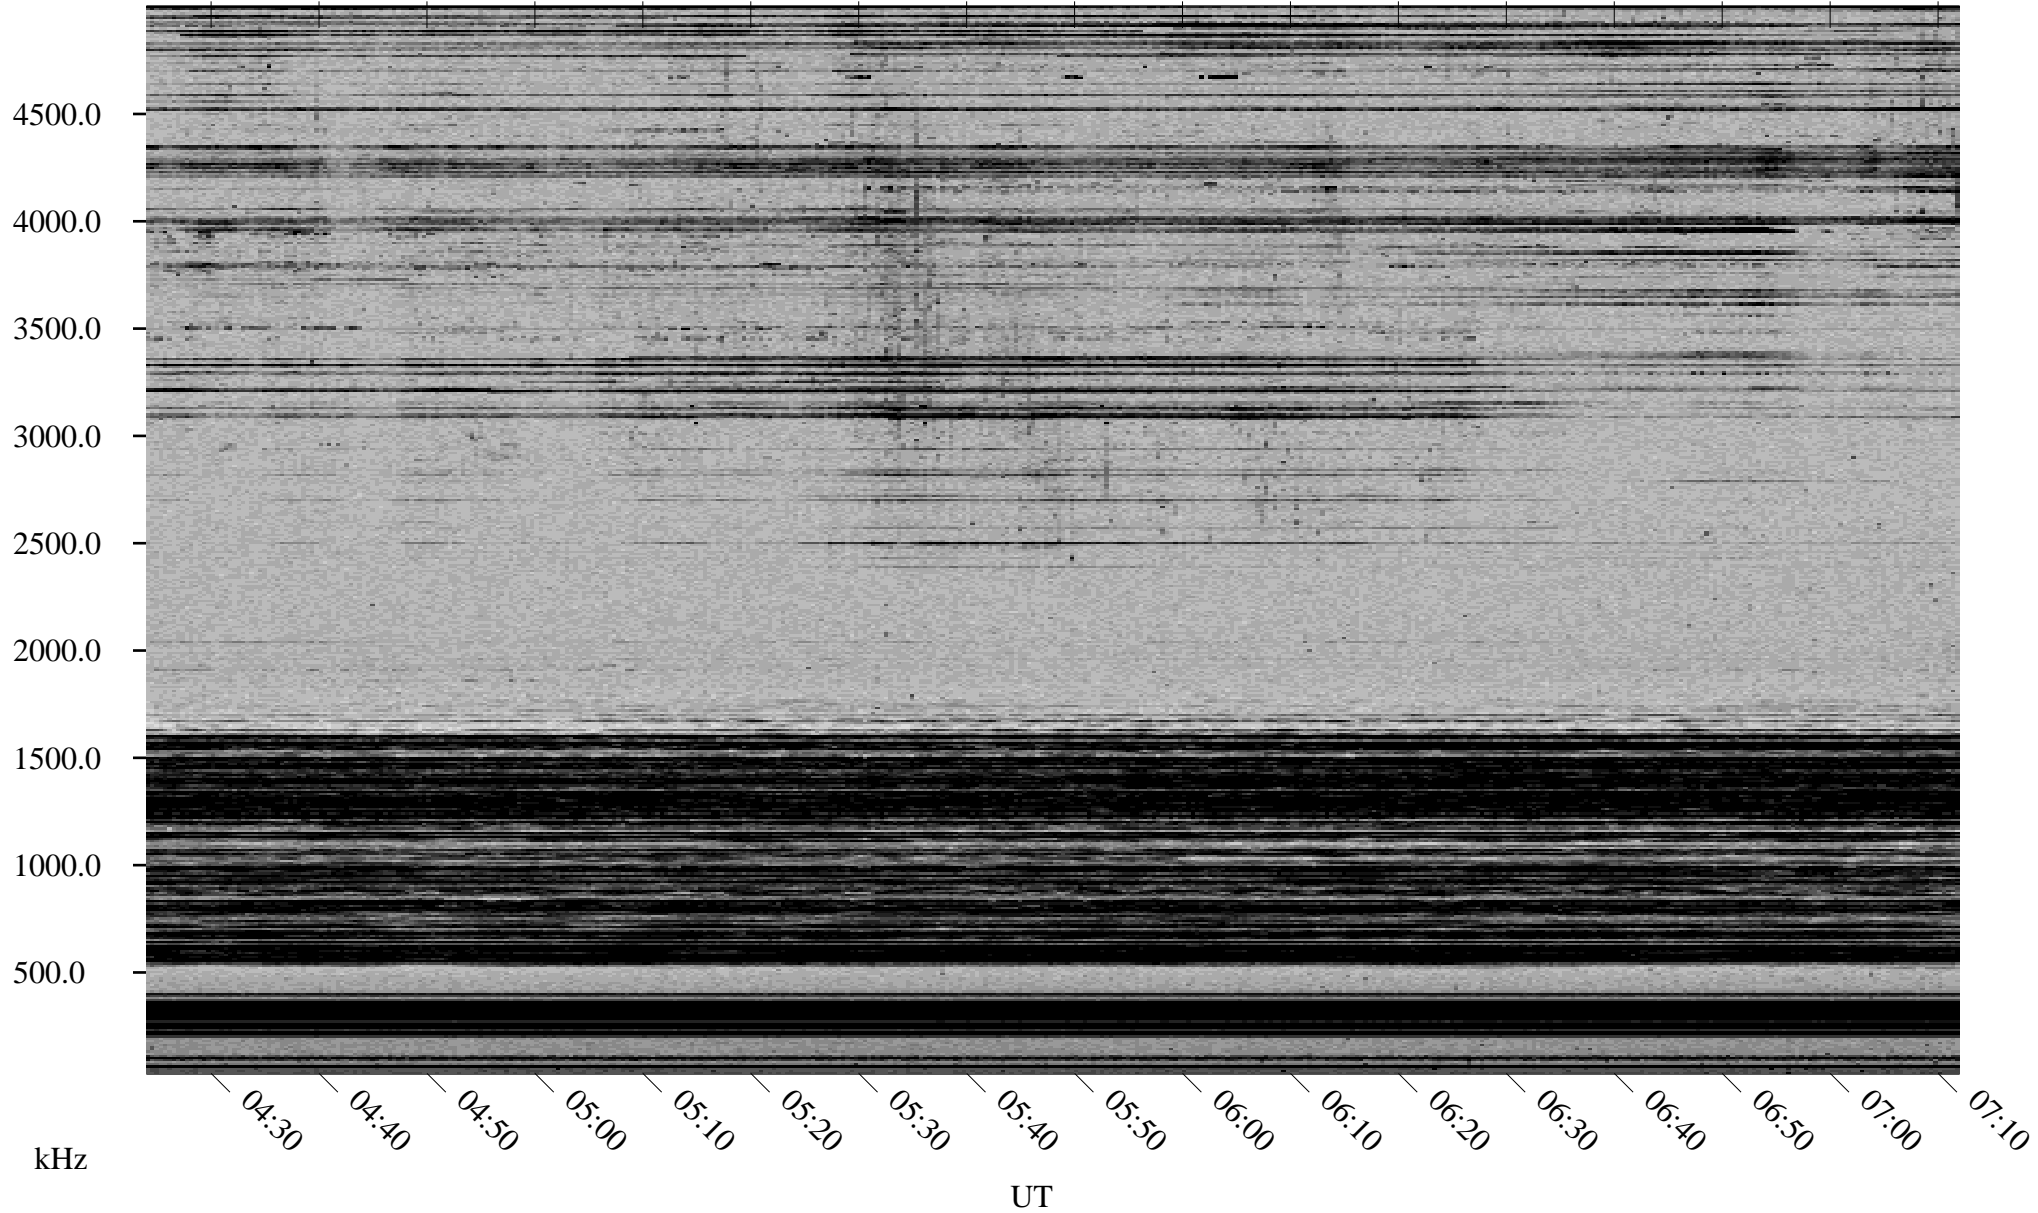

11/15/1998 Churchill, Manitoba

Linear Scale Black = 161 White = 15

ch98319l.r00m max_12

Page 1

11/15/1998 Churchill, Manitoba

Linear Scale Black = 161 White = 15

ch98319l.r00m max_12

Page 2

11/16/1998 Churchill, Manitoba

Linear Scale Black = 161 White = 15

ch98319l.r00m max_12

Page 3

11/16/1998 Churchill, Manitoba

Linear Scale Black = 161 White = 15

ch98319l.r00m max_12

Page 4

11/16/1998 Churchill, Manitoba

Linear Scale Black = 161 White = 15

ch98319l.r00m max_12

Page 5

11/16/1998 Churchill, Manitoba

Linear Scale Black = 161 White = 15

ch98319l.r00m max_12

Page 6

11/16/1998 Churchill, Manitoba

Linear Scale Black = 161 White = 15

ch98319l.r00m max_12

Page 7

11/16/1998 Churchill, Manitoba

Linear Scale Black = 161 White = 15

ch98319l.r00m max_12

Page 8