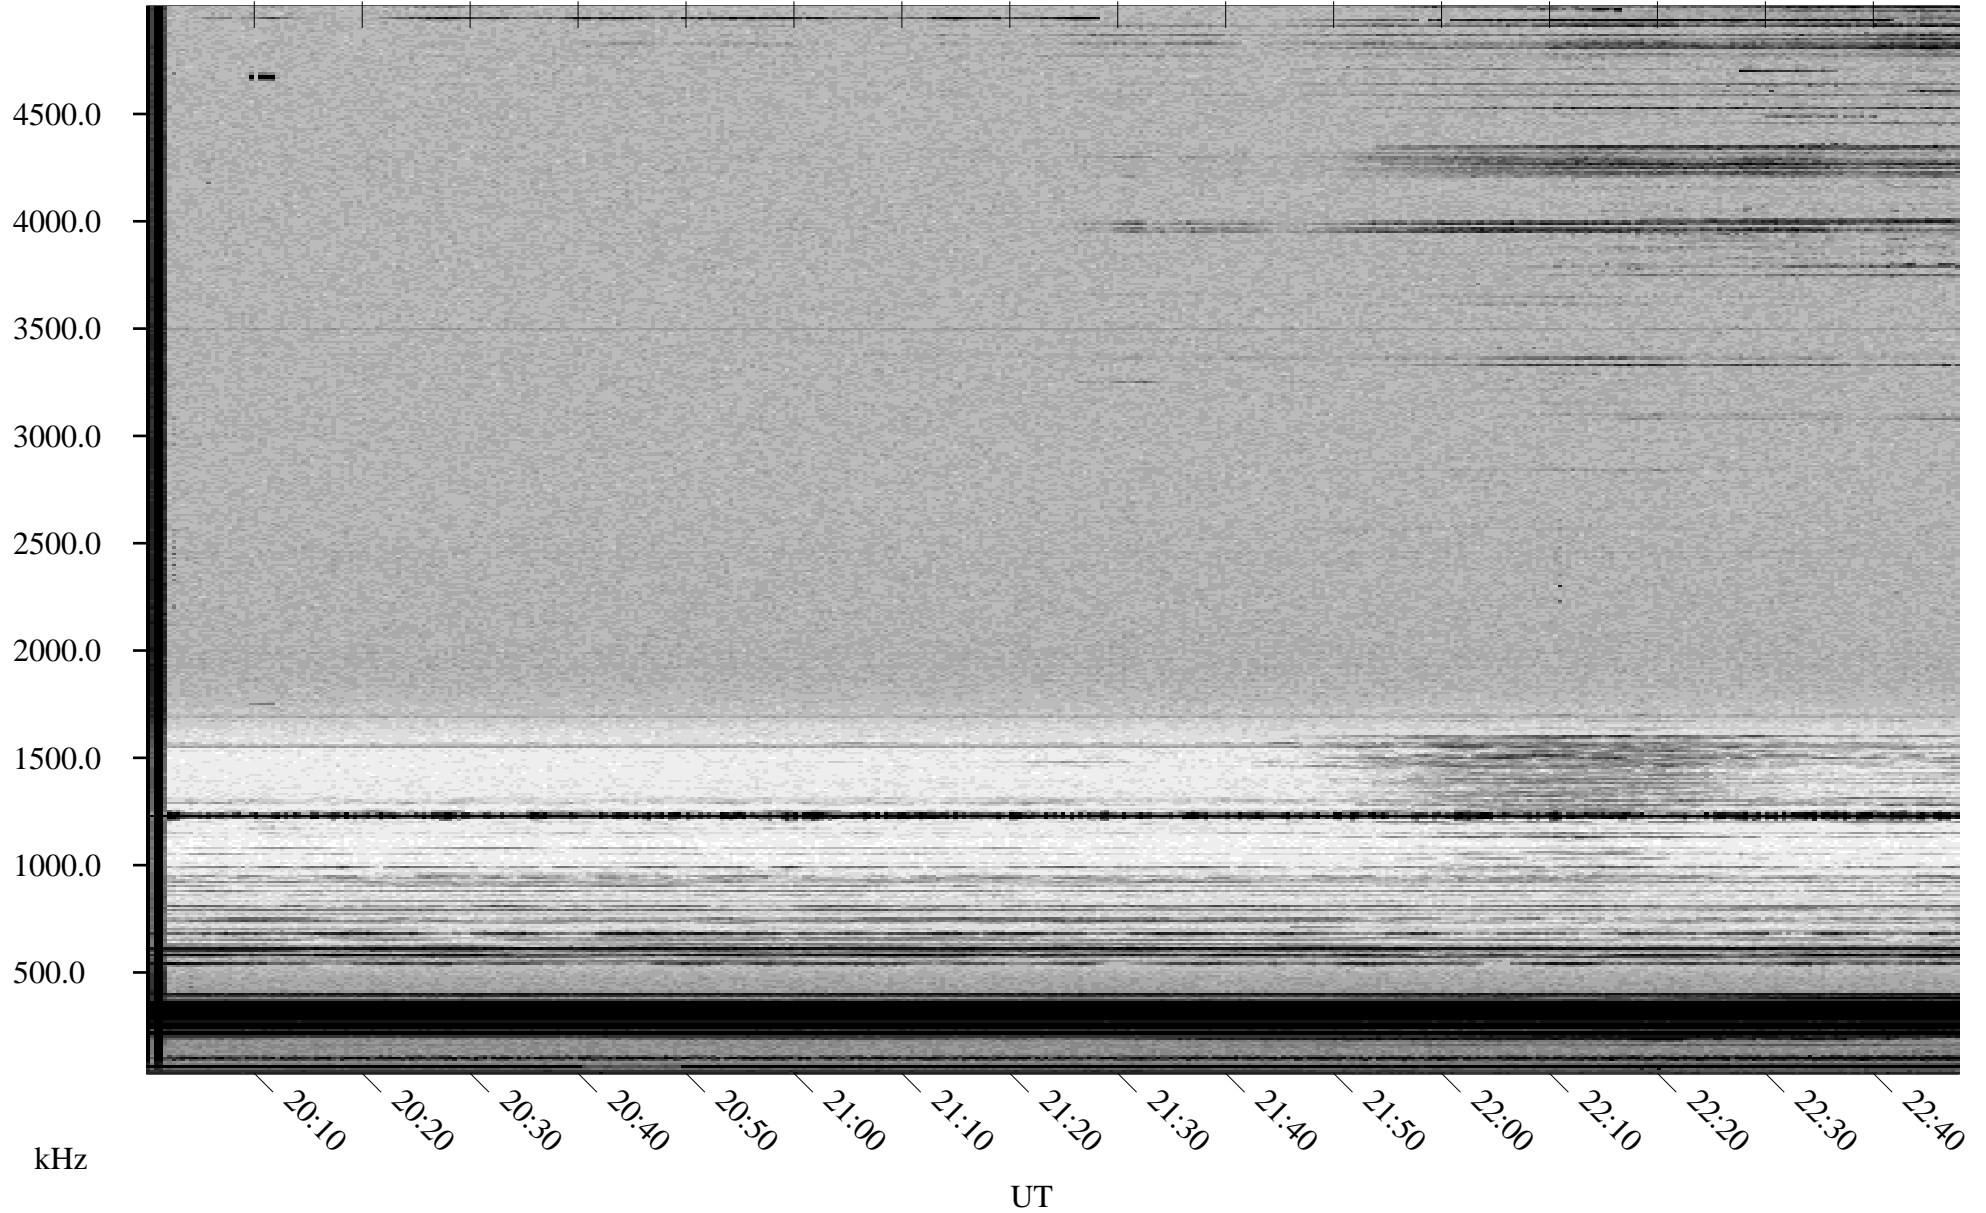

# 11/16/1998 Churchill, Manitoba

Linear Scale    Black = 161    White = 15

ch98320l.r00m max\_12

Page 1

# 11/16/1998 Churchill, Manitoba

Linear Scale    Black = 161    White = 15

ch98320l.r00m max\_12

Page 2

# 11/17/1998 Churchill, Manitoba

Linear Scale    Black = 161    White = 15

ch98320l.r00m max\_12

Page 3

# 11/17/1998 Churchill, Manitoba

Linear Scale    Black = 161    White = 15

ch98320l.r00m max\_12

Page 4