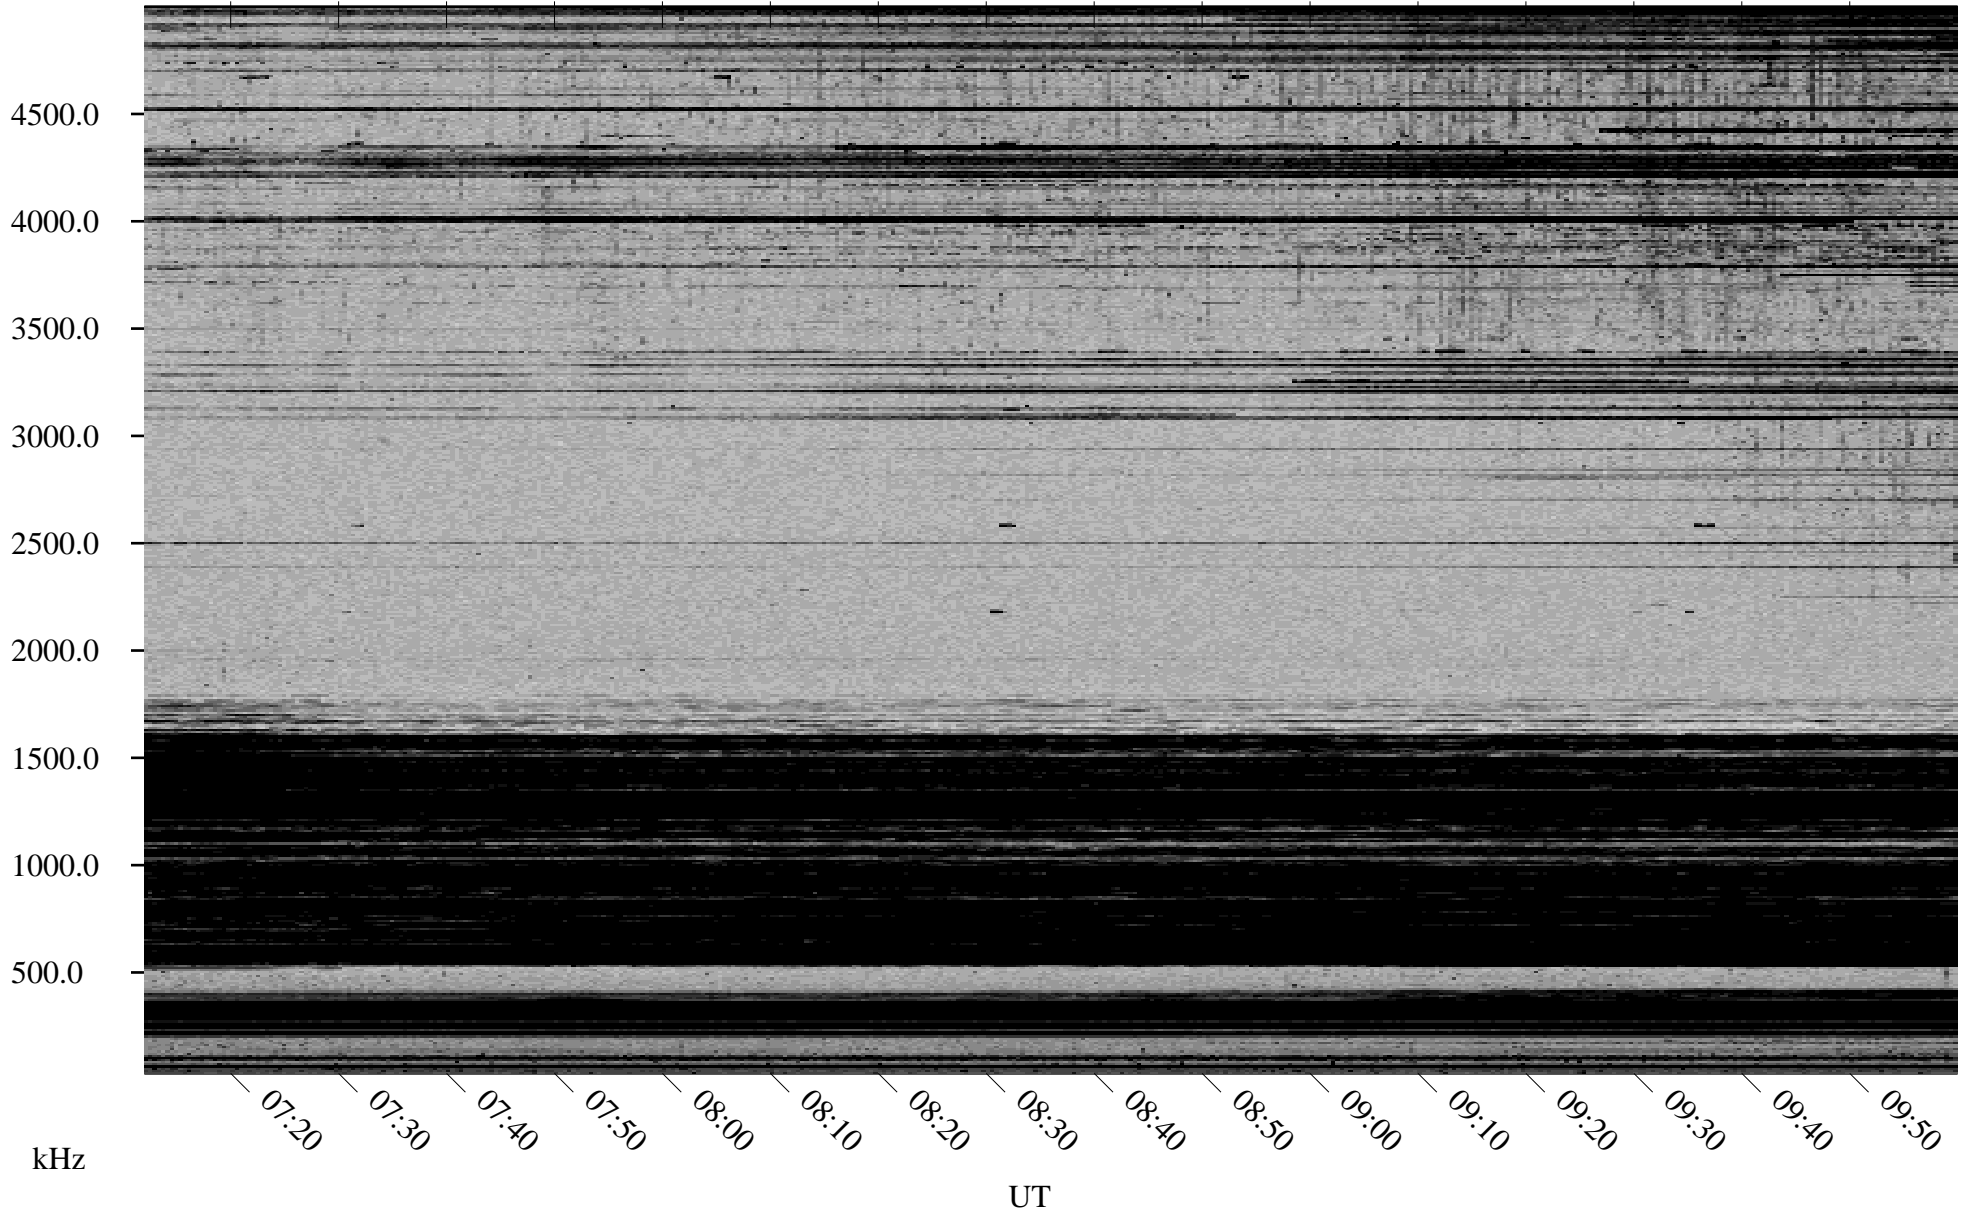

# 11/17/1998 Churchill, Manitoba

Linear Scale    Black = 161    White = 15

ch98320l.r00m max\_12

Page 3

# 11/17/1998 Churchill, Manitoba

Linear Scale    Black = 161    White = 15

ch98320l.r00m max\_12

Page 4

# 11/17/1998 Churchill, Manitoba

Linear Scale    Black = 161    White = 15

ch98320l.r00m max\_12

Page 5

# 11/17/1998 Churchill, Manitoba

Linear Scale    Black = 161    White = 15

ch98320l.r00m max\_12

Page 6

UT