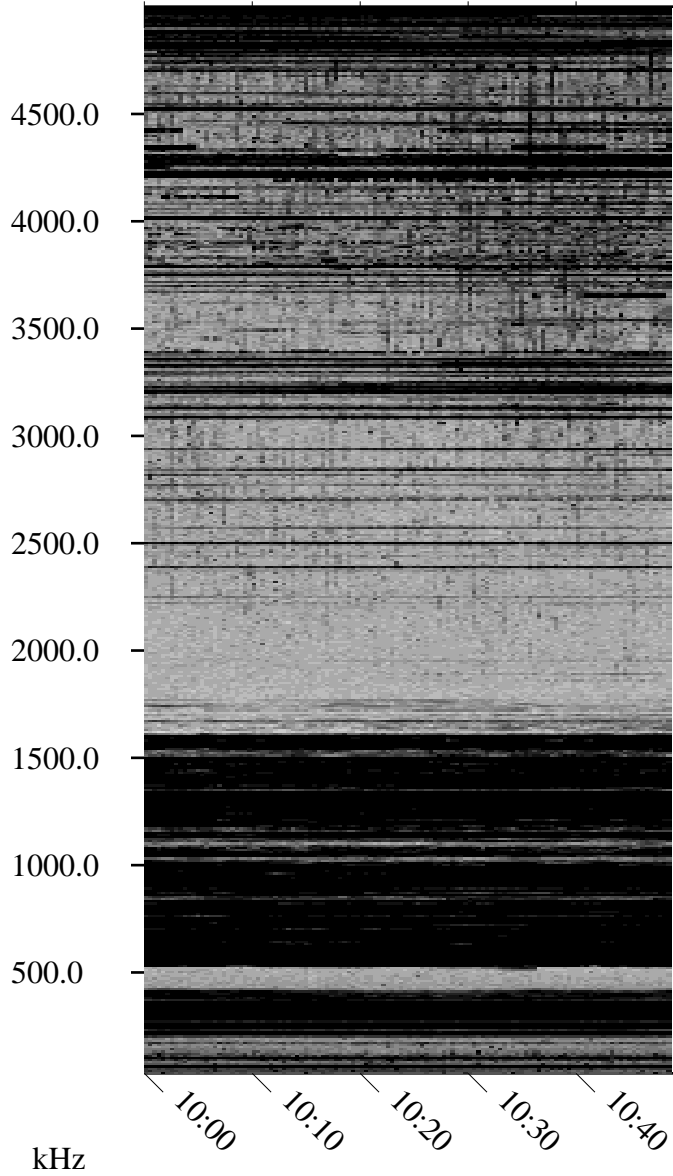

# 11/16/1998 Churchill, Manitoba

Linear Scale    Black = 161    White = 15

ch98320l.r00m max\_12

Page 1

# 11/17/1998 Churchill, Manitoba

Linear Scale    Black = 161    White = 15

ch98320l.r00m max\_12

Page 4

# 11/17/1998 Churchill, Manitoba

Linear Scale    Black = 161    White = 15

ch98320l.r00m max\_12

Page 5

# 11/17/1998 Churchill, Manitoba

Linear Scale    Black = 161    White = 15

ch98320l.r00m max\_12

Page 6

UT