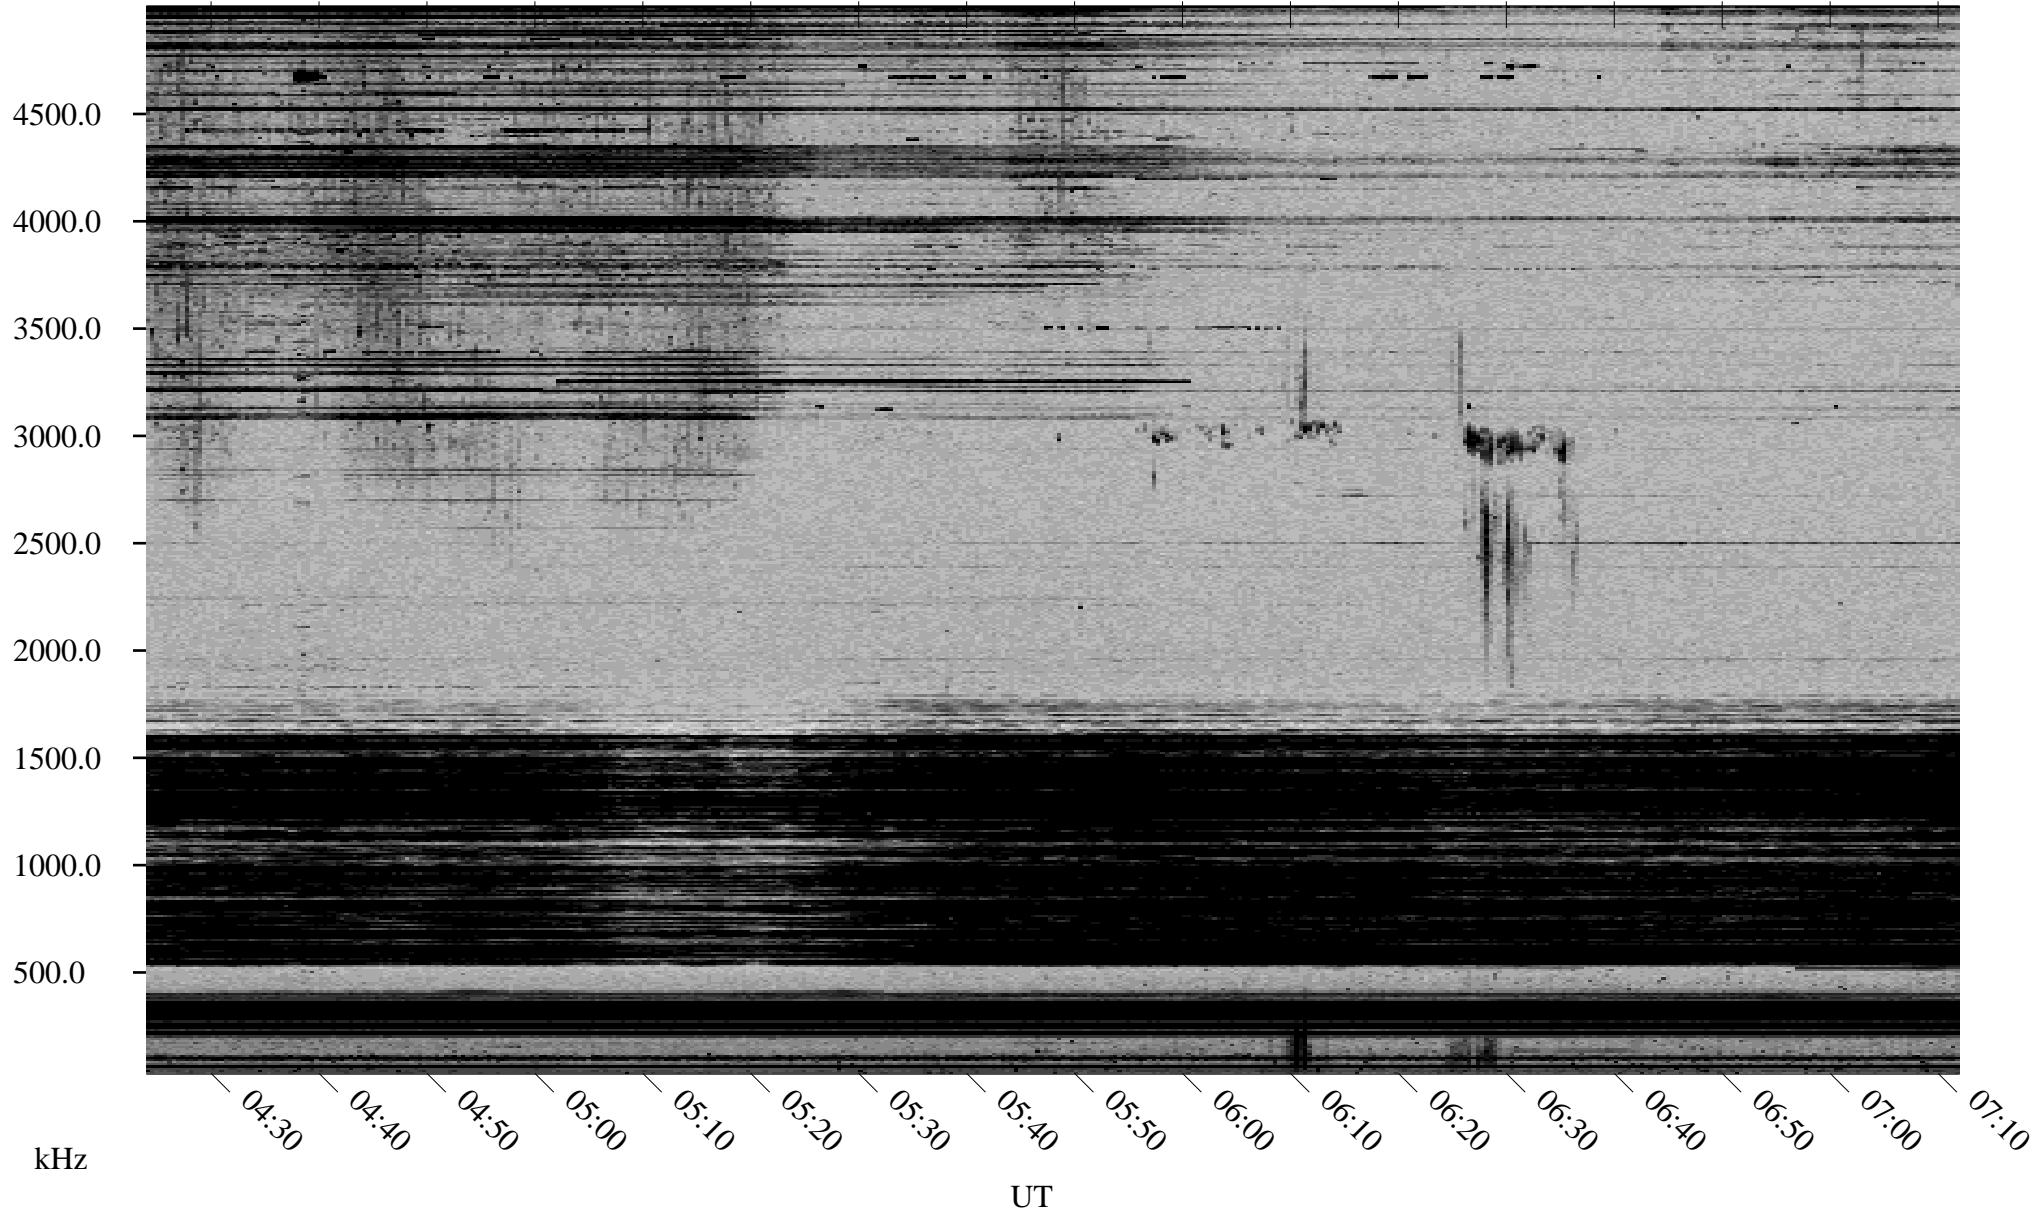

# 11/16/1998 Churchill, Manitoba

Linear Scale    Black = 161    White = 15

ch98320l.r00m max\_12

Page 1

# 11/16/1998 Churchill, Manitoba

Linear Scale    Black = 161    White = 15

ch98320l.r00m max\_12

Page 2

# 11/17/1998 Churchill, Manitoba

Linear Scale    Black = 161    White = 15

ch98320l.r00m max\_12

Page 3

# 11/17/1998 Churchill, Manitoba

Linear Scale    Black = 161    White = 15

ch98320l.r00m max\_12

Page 4