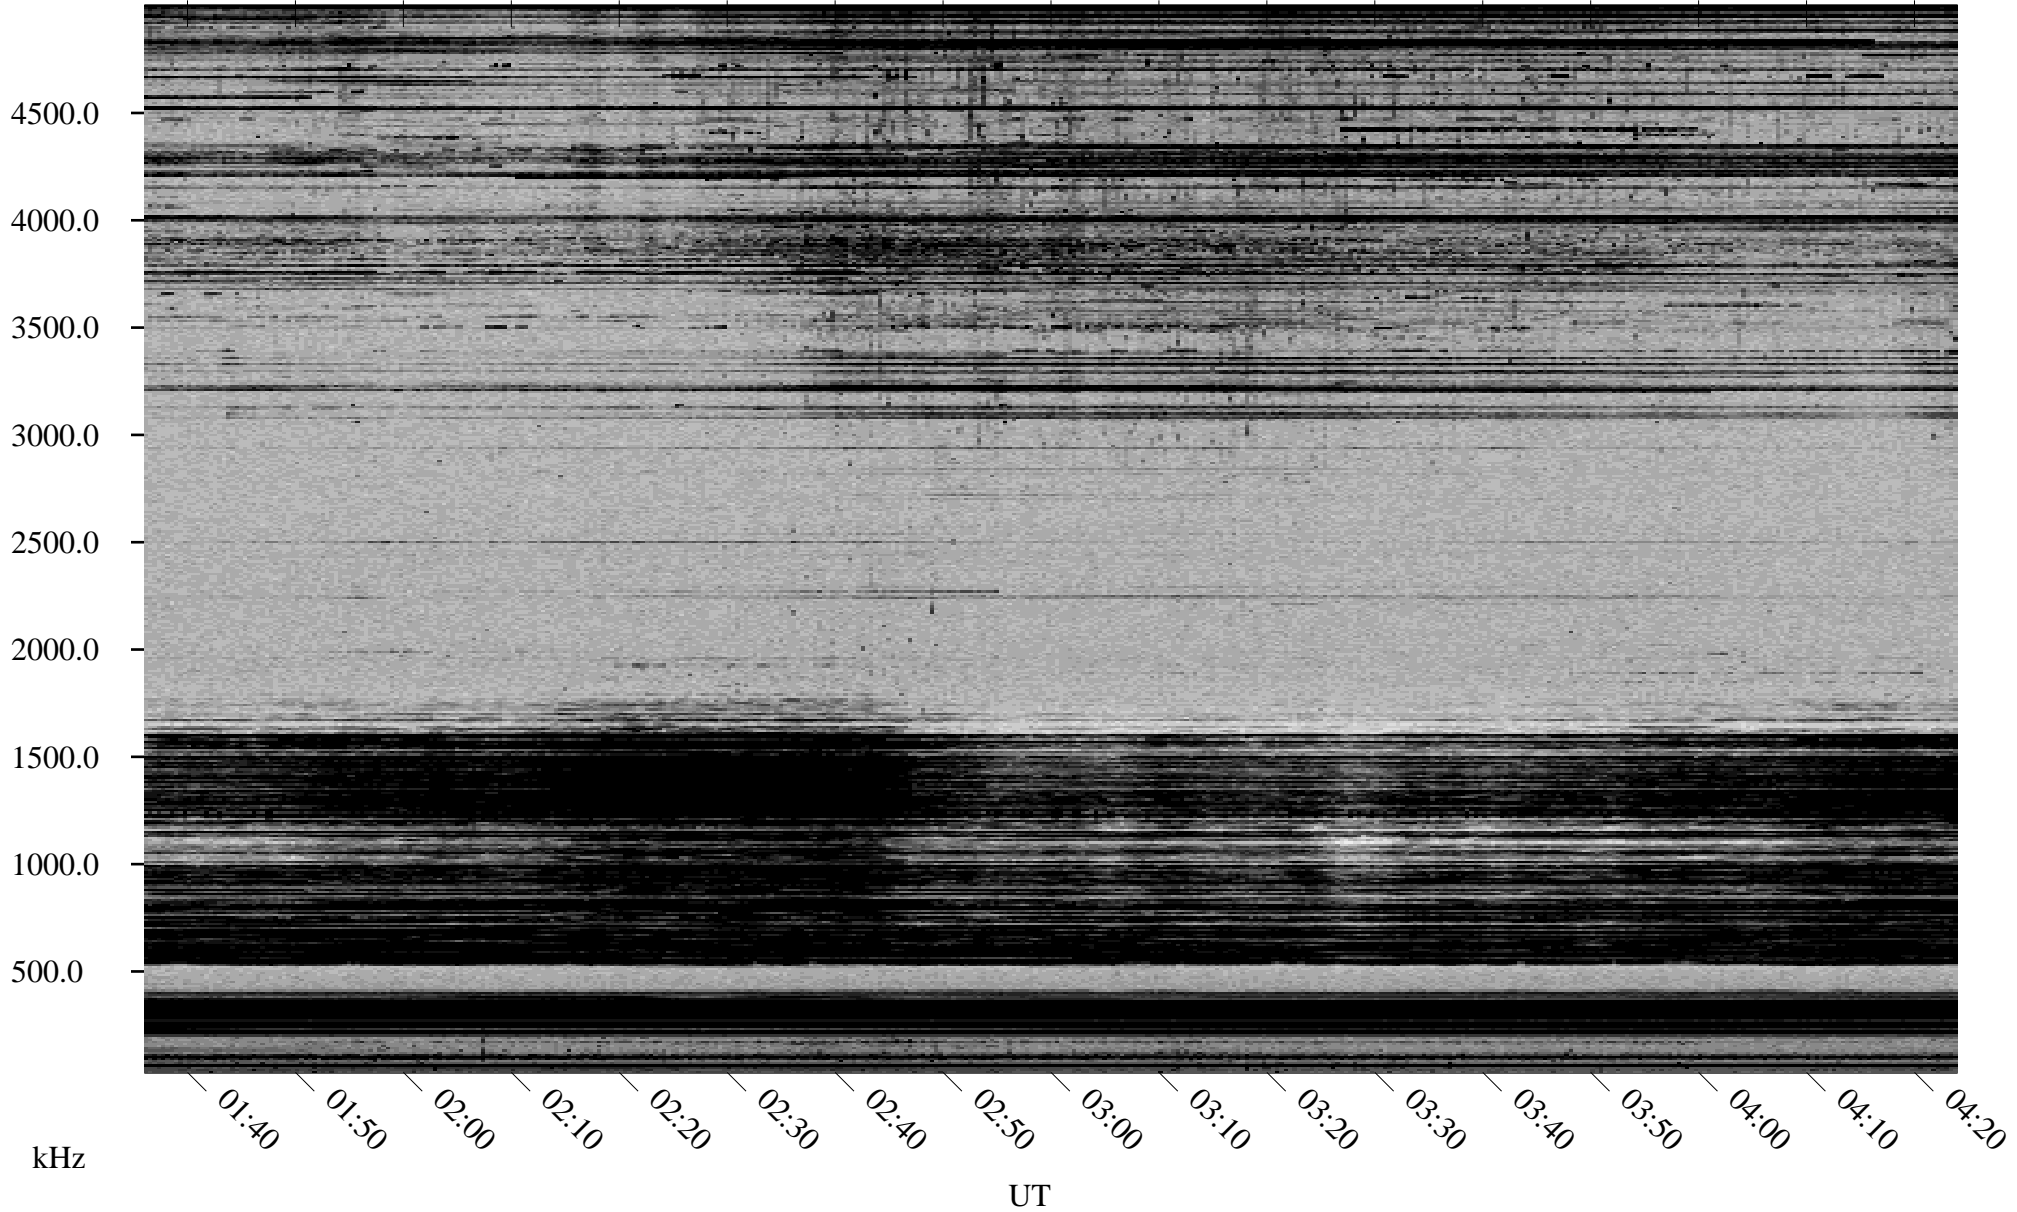

# 11/16/1998 Churchill, Manitoba

Linear Scale    Black = 161    White = 15

ch98320l.r00m max\_12

Page 1

# 11/16/1998 Churchill, Manitoba

Linear Scale    Black = 161    White = 15

ch98320l.r00m max\_12

Page 2

# 11/17/1998 Churchill, Manitoba

Linear Scale    Black = 161    White = 15

ch98320l.r00m max\_12

Page 3

# 11/17/1998 Churchill, Manitoba

Linear Scale    Black = 161    White = 15

ch98320l.r00m max\_12

Page 4