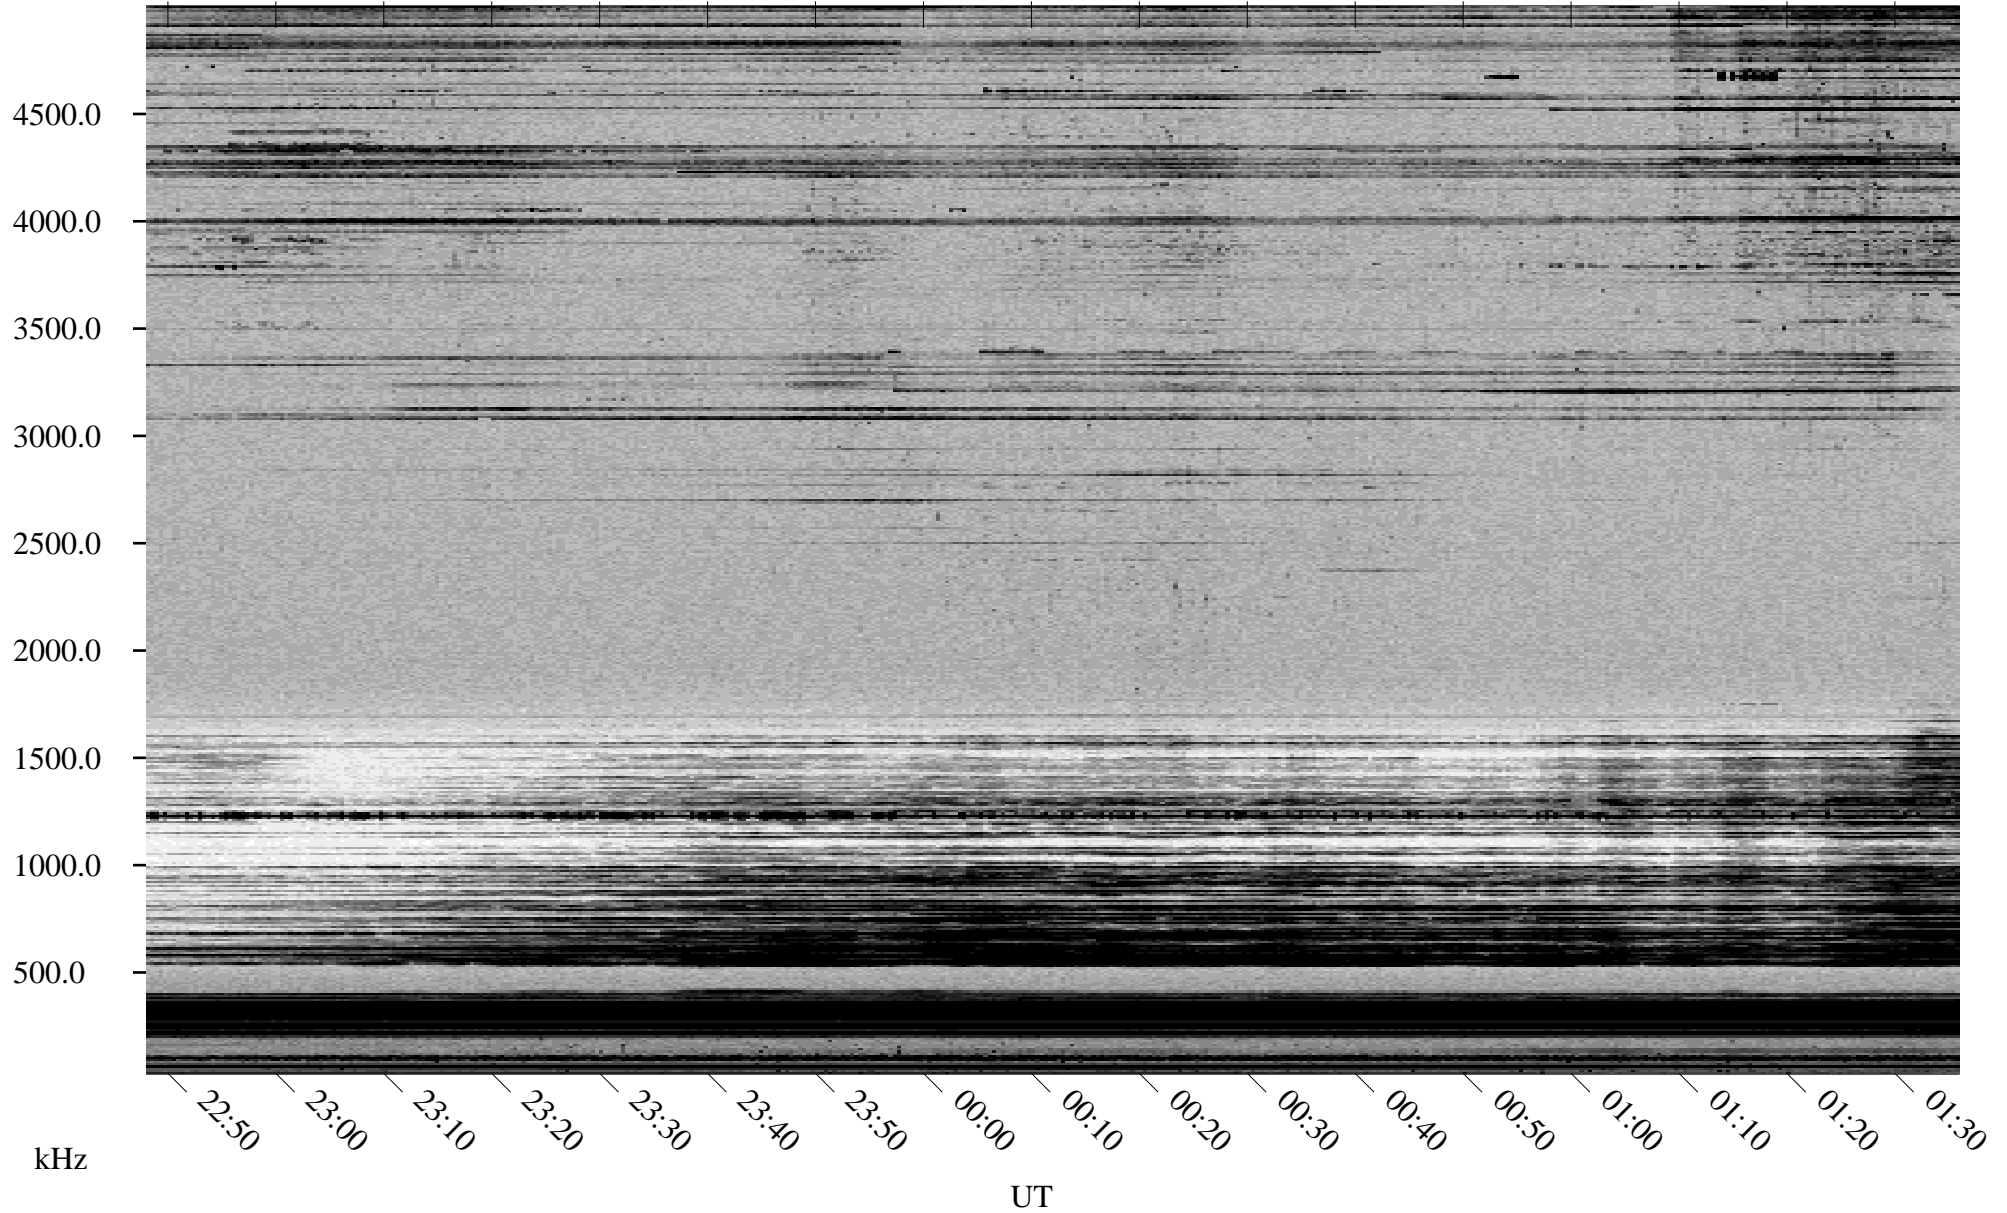

# 11/16/1998 Churchill, Manitoba

Linear Scale    Black = 161    White = 15

ch98320l.r00m max\_12

Page 1

# 11/16/1998 Churchill, Manitoba

Linear Scale    Black = 161    White = 15

ch98320l.r00m max\_12

Page 2

# 11/17/1998 Churchill, Manitoba

Linear Scale    Black = 161    White = 15

ch98320l.r00m max\_12

Page 3

# 11/17/1998 Churchill, Manitoba

Linear Scale    Black = 161    White = 15

ch98320l.r00m max\_12

Page 4