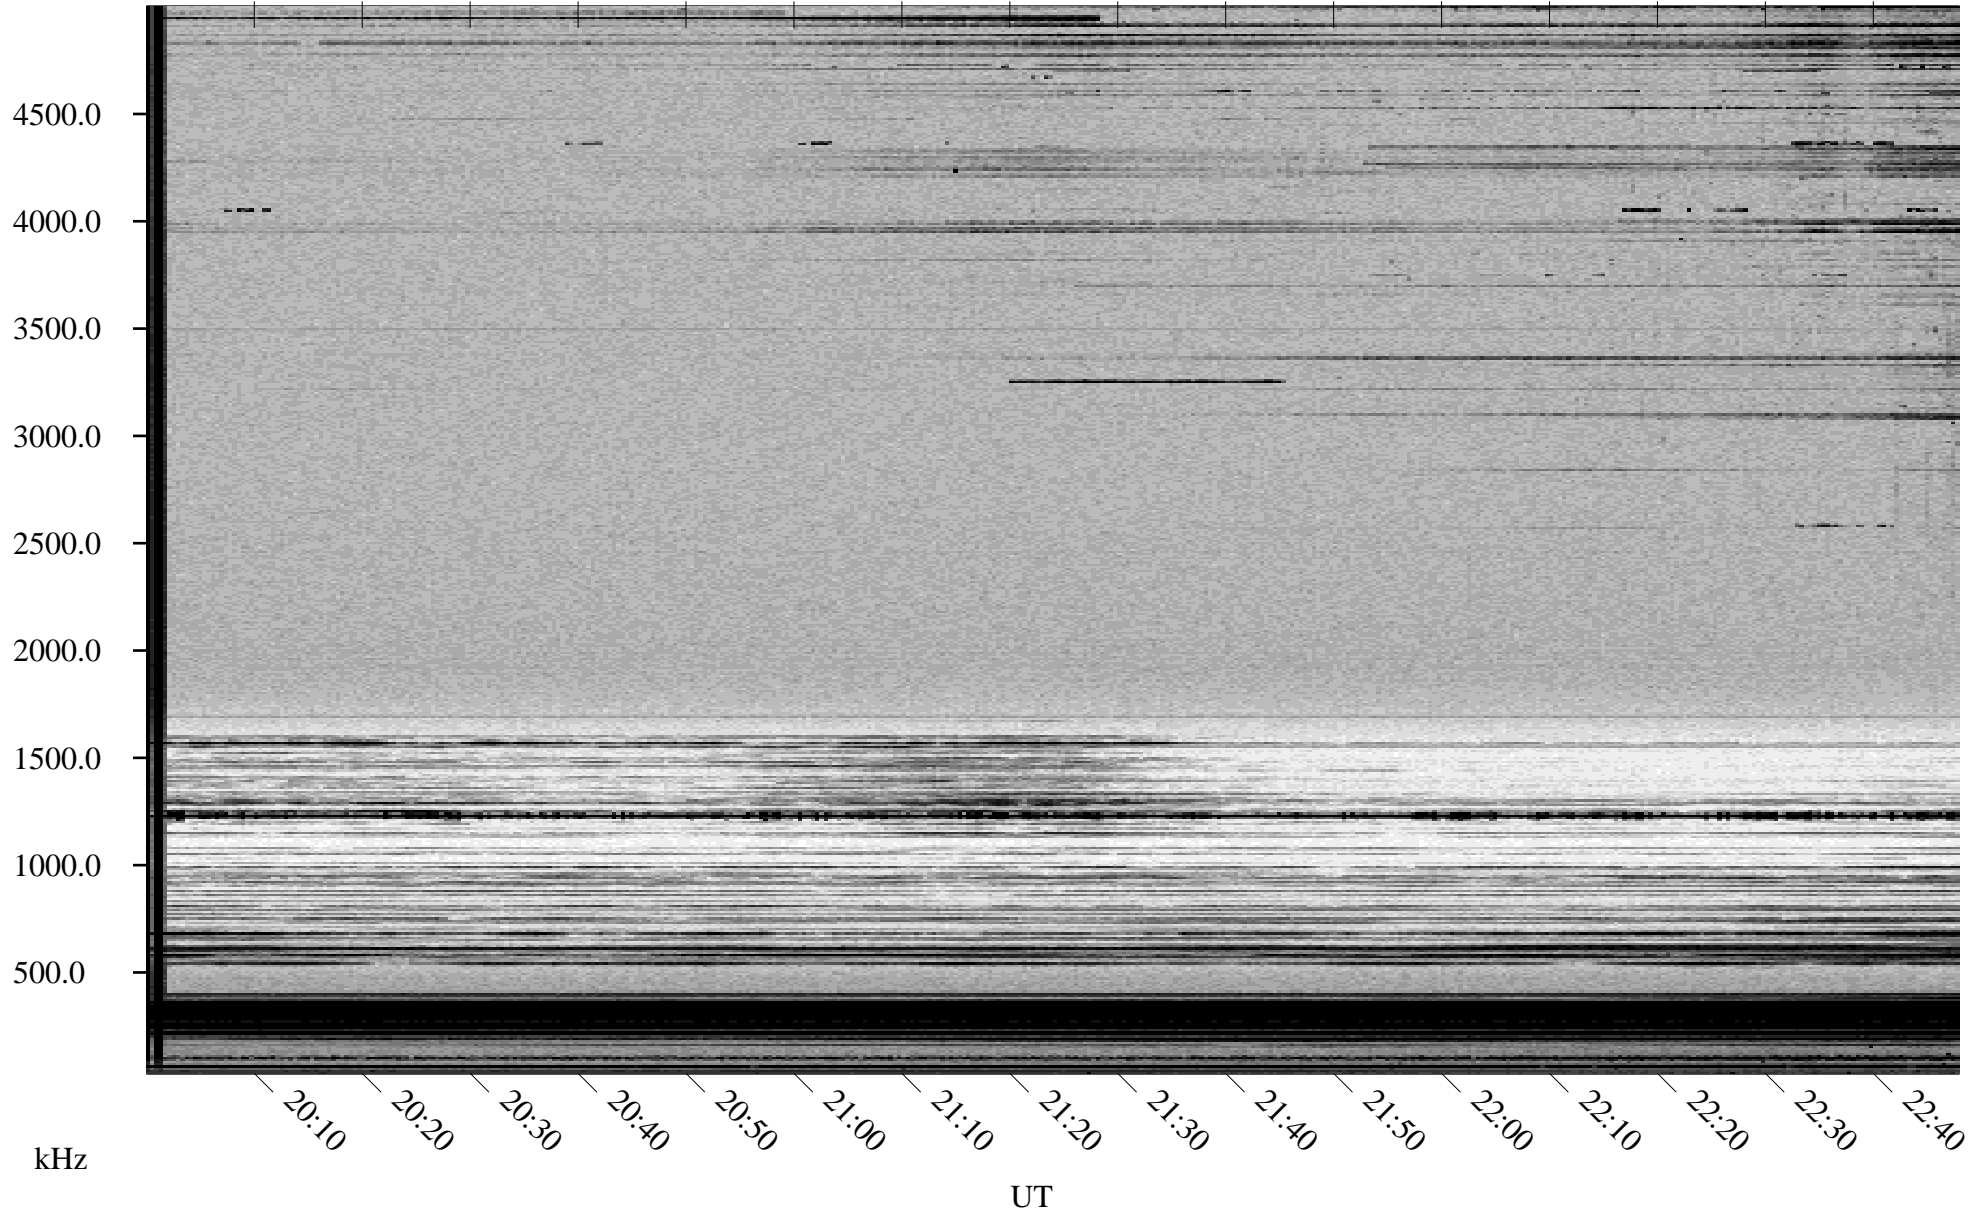

11/17/1998 Churchill, Manitoba

Linear Scale Black = 161 White = 15

ch983211.r01m max_12

Page 1

11/17/1998 Churchill, Manitoba

Linear Scale Black = 161 White = 15

ch983211.r01m max_12

Page 2

11/18/1998 Churchill, Manitoba

Linear Scale Black = 161 White = 15

ch983211.r01m max_12

Page 3

11/18/1998 Churchill, Manitoba

Linear Scale Black = 161 White = 15

ch983211.r01m max_12

Page 4

11/18/1998 Churchill, Manitoba

Linear Scale Black = 161 White = 15

ch983211.r01m max_12

Page 5

11/18/1998 Churchill, Manitoba

Linear Scale Black = 161 White = 15

ch983211.r01m max_12

Page 6

11/18/1998 Churchill, Manitoba

Linear Scale Black = 161 White = 15

ch983211.r01m max_12

Page 7

11/18/1998 Churchill, Manitoba

Linear Scale Black = 161 White = 15

ch983211.r01m max_12

Page 8