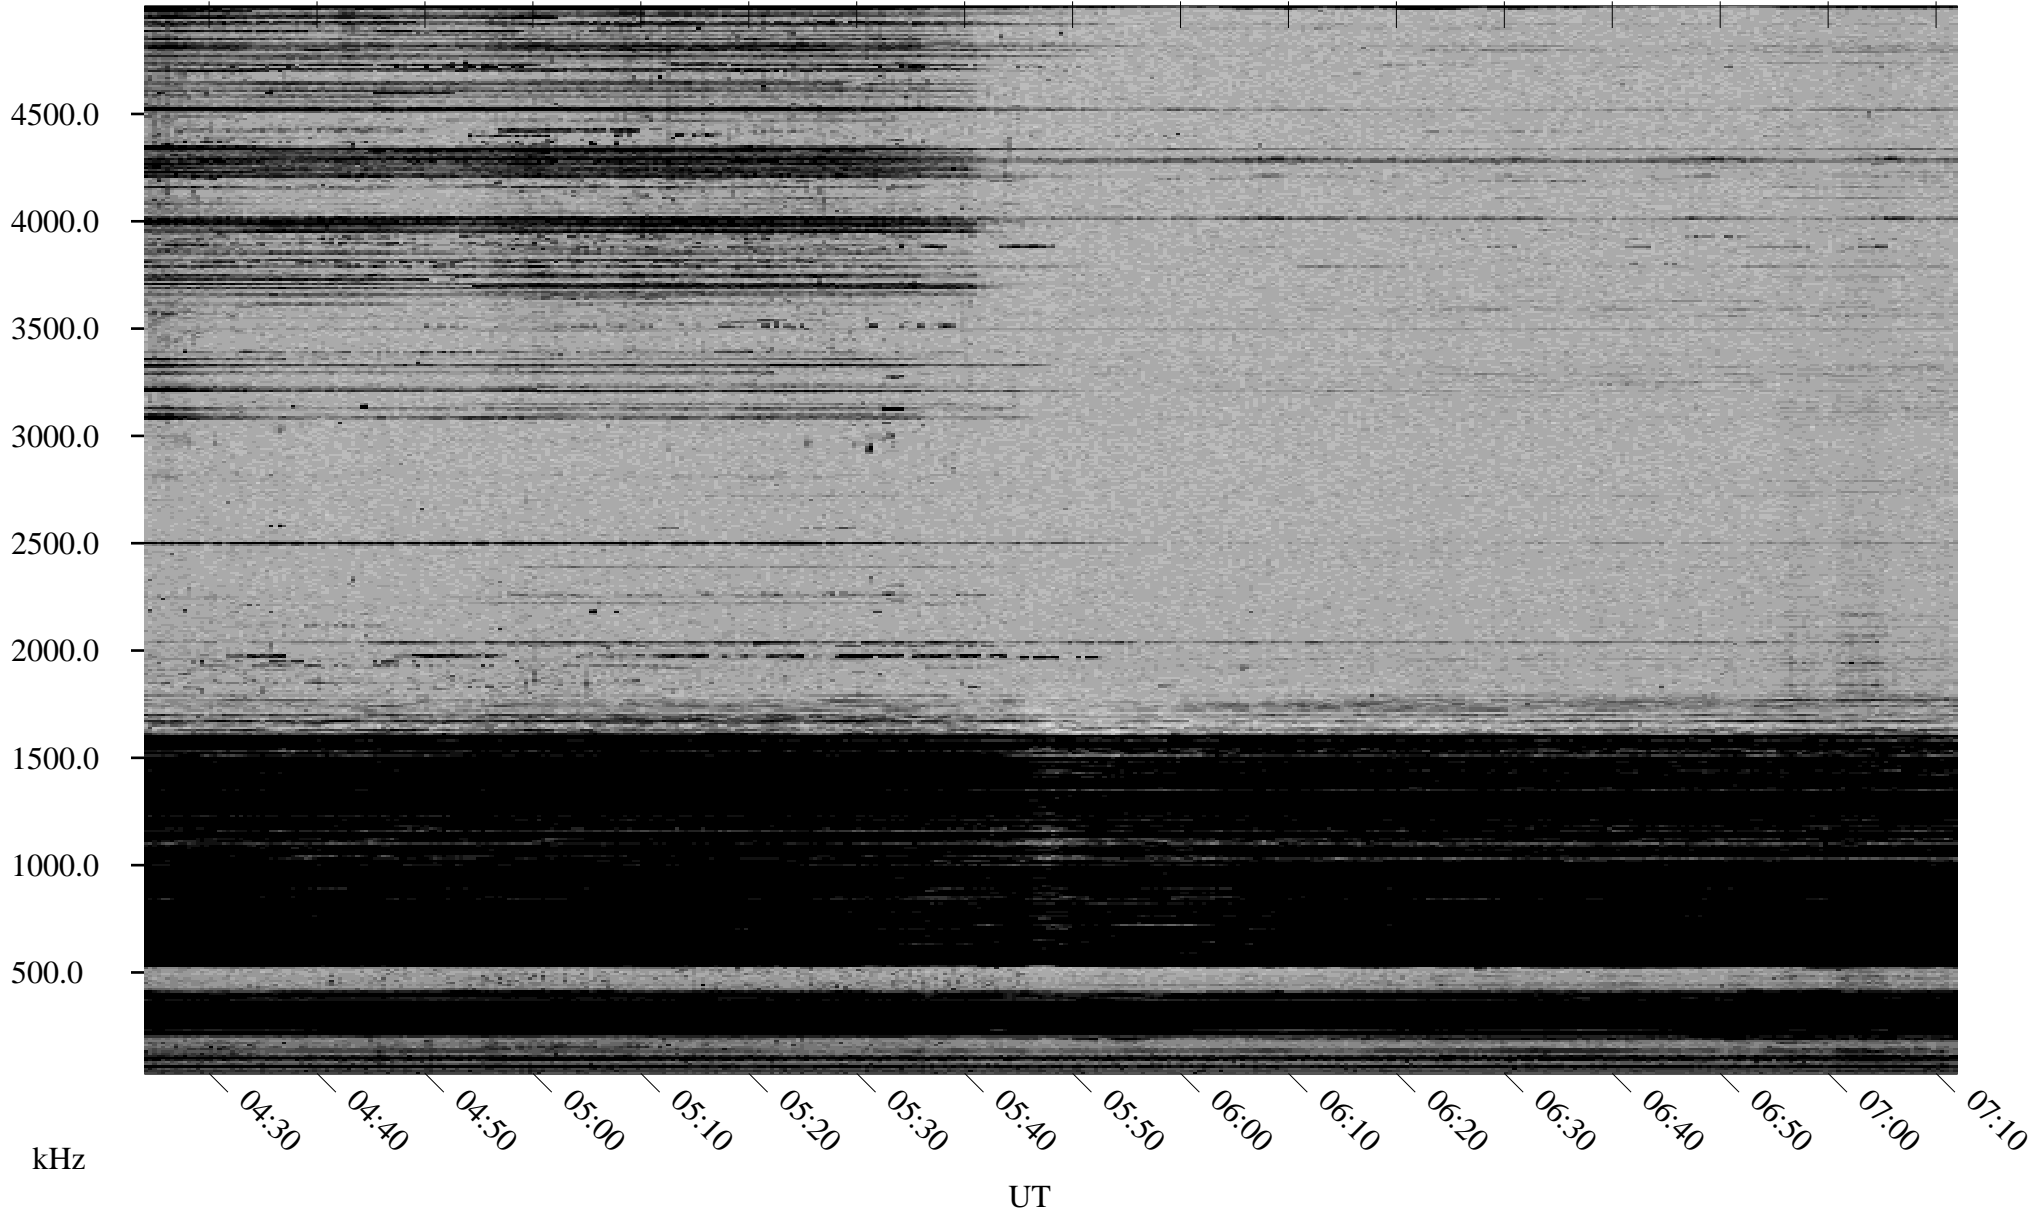

11/17/1998 Churchill, Manitoba

Linear Scale Black = 161 White = 15

ch983211.r01m max_12

Page 1

11/17/1998 Churchill, Manitoba

Linear Scale Black = 161 White = 15

ch983211.r01m max_12

Page 2

11/18/1998 Churchill, Manitoba

Linear Scale Black = 161 White = 15

ch983211.r01m max_12

Page 3

11/18/1998 Churchill, Manitoba

Linear Scale Black = 161 White = 15

ch983211.r01m max_12

Page 4

11/18/1998 Churchill, Manitoba

Linear Scale Black = 161 White = 15

ch983211.r01m max_12

Page 5

11/18/1998 Churchill, Manitoba

Linear Scale Black = 161 White = 15

ch983211.r01m max_12

Page 6

11/18/1998 Churchill, Manitoba

Linear Scale Black = 161 White = 15

ch983211.r01m max_12

Page 7

11/18/1998 Churchill, Manitoba

Linear Scale Black = 161 White = 15

ch983211.r01m max_12

Page 8