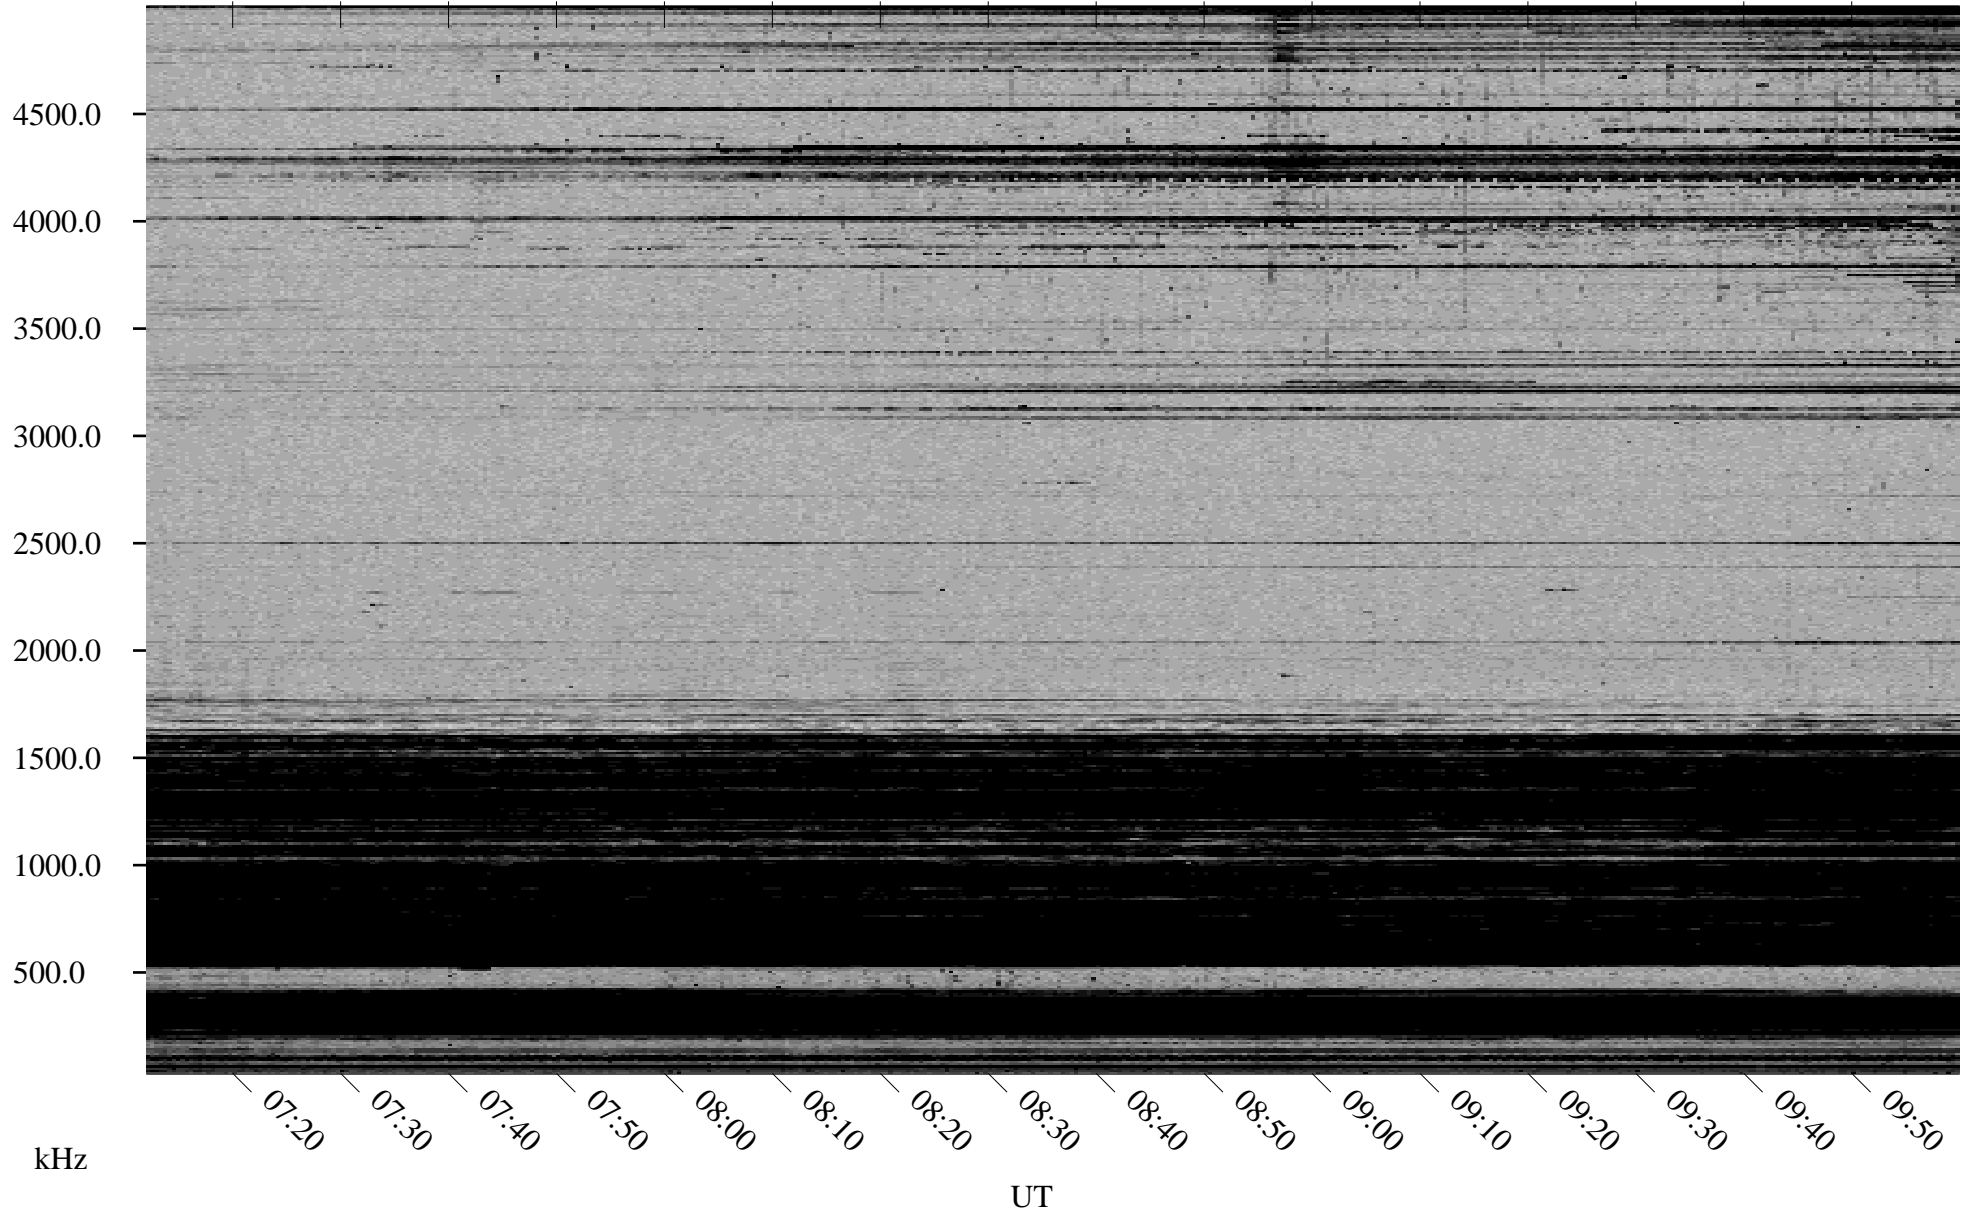

11/17/1998 Churchill, Manitoba

Linear Scale Black = 161 White = 15

ch983211.r01m max_12

Page 1

11/17/1998 Churchill, Manitoba

Linear Scale Black = 161 White = 15

ch983211.r01m max_12

Page 2

11/18/1998 Churchill, Manitoba

Linear Scale Black = 161 White = 15

ch983211.r01m max_12

Page 3

11/18/1998 Churchill, Manitoba

Linear Scale Black = 161 White = 15

ch983211.r01m max_12

Page 4

11/18/1998 Churchill, Manitoba

Linear Scale Black = 161 White = 15

ch983211.r01m max_12

Page 5

11/18/1998 Churchill, Manitoba

Linear Scale Black = 161 White = 15

ch983211.r01m max_12

Page 6

11/18/1998 Churchill, Manitoba

Linear Scale Black = 161 White = 15

ch983211.r01m max_12

Page 7

11/18/1998 Churchill, Manitoba

Linear Scale Black = 161 White = 15

ch983211.r01m max_12

Page 8