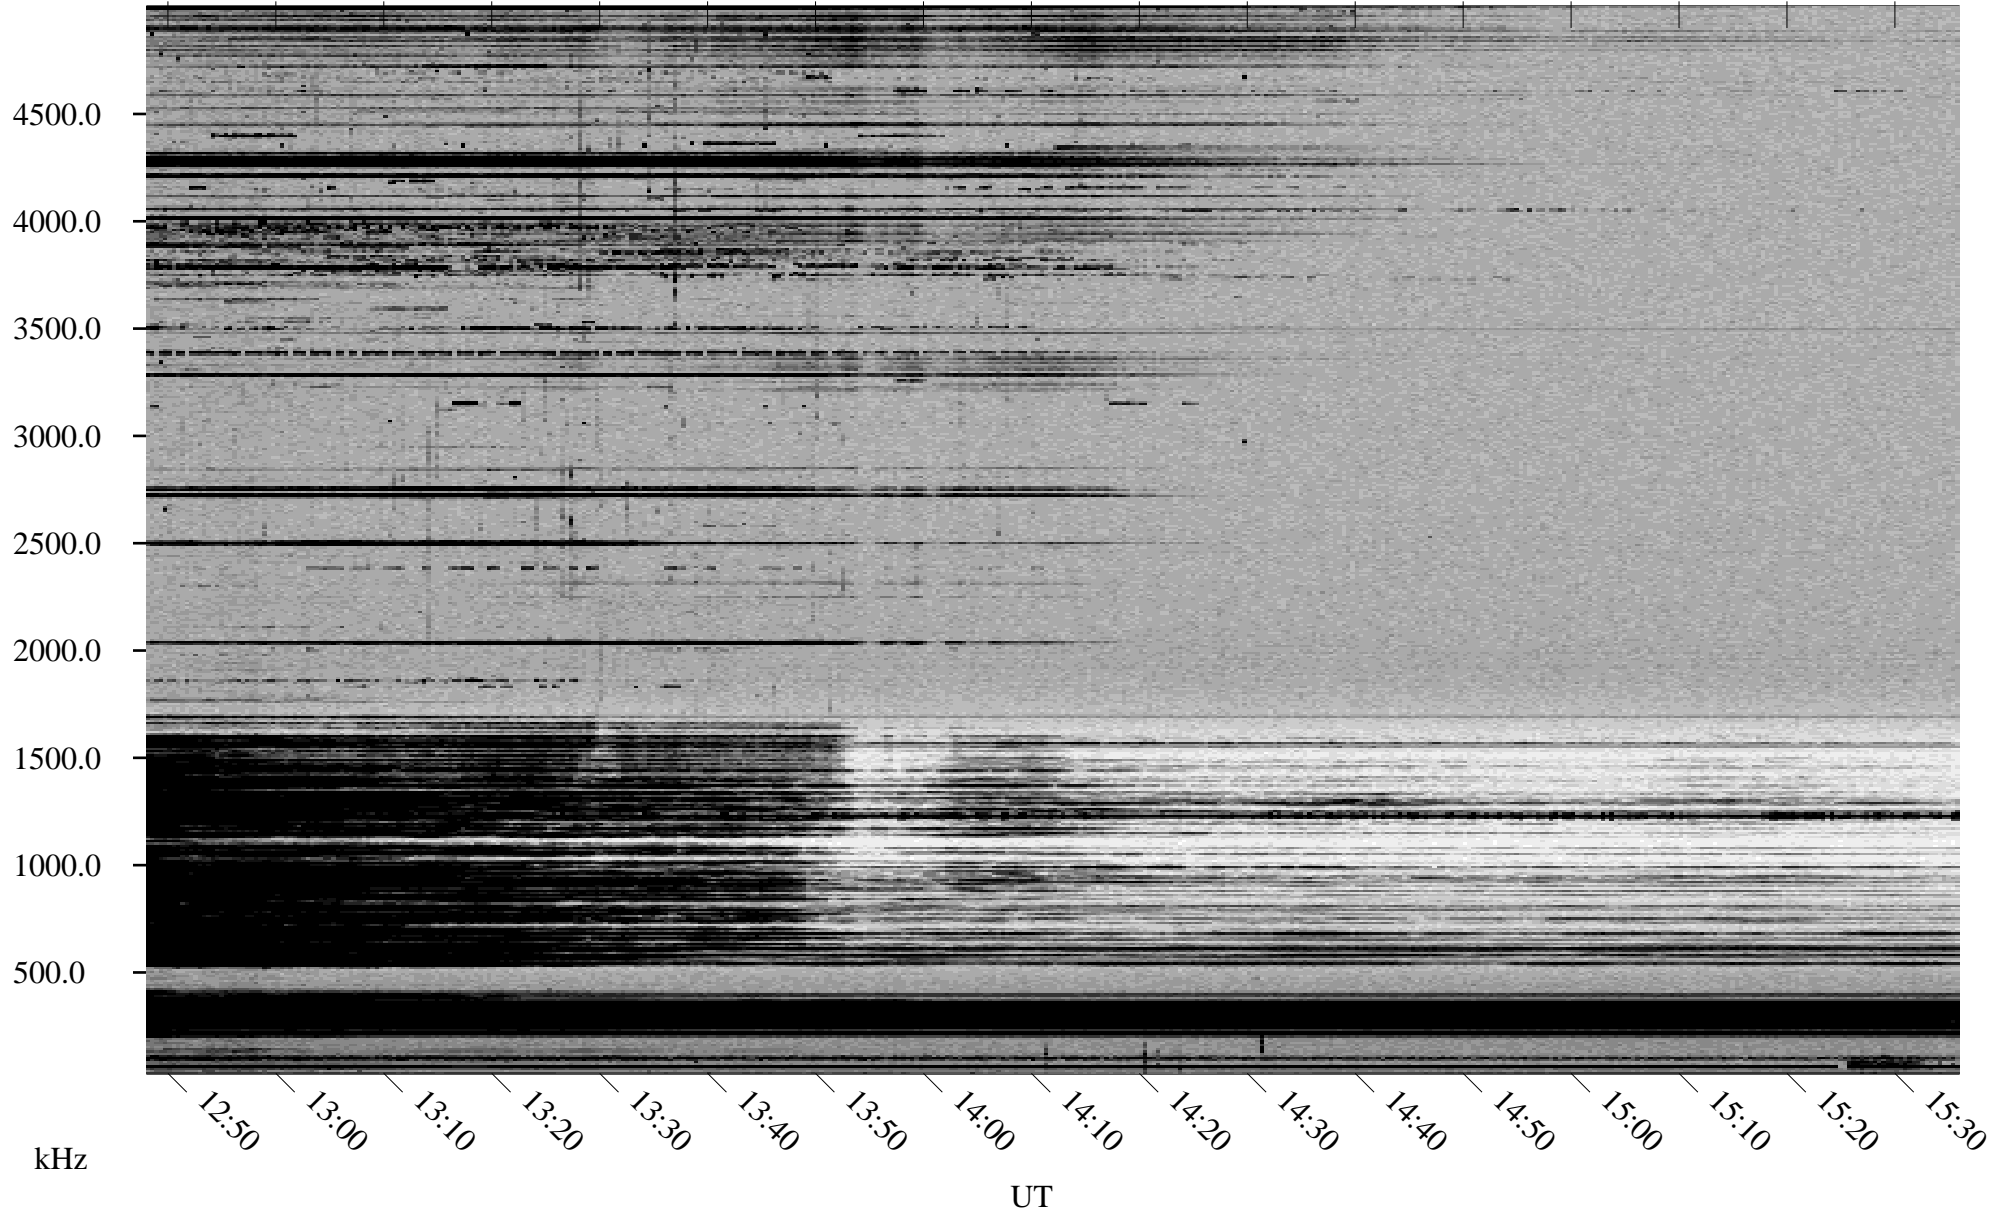

11/17/1998 Churchill, Manitoba

Linear Scale Black = 161 White = 15

ch983211.r01m max_12

Page 1

11/17/1998 Churchill, Manitoba

Linear Scale Black = 161 White = 15

ch983211.r01m max_12

Page 2

11/18/1998 Churchill, Manitoba

Linear Scale Black = 161 White = 15

ch983211.r01m max_12

Page 3

11/18/1998 Churchill, Manitoba

Linear Scale Black = 161 White = 15

ch983211.r01m max_12

Page 4

11/18/1998 Churchill, Manitoba

Linear Scale Black = 161 White = 15

ch983211.r01m max_12

Page 5

11/18/1998 Churchill, Manitoba

Linear Scale Black = 161 White = 15

ch983211.r01m max_12

Page 6

11/18/1998 Churchill, Manitoba

Linear Scale Black = 161 White = 15

ch983211.r01m max_12

Page 7

11/18/1998 Churchill, Manitoba

Linear Scale Black = 161 White = 15

ch983211.r01m max_12

Page 8