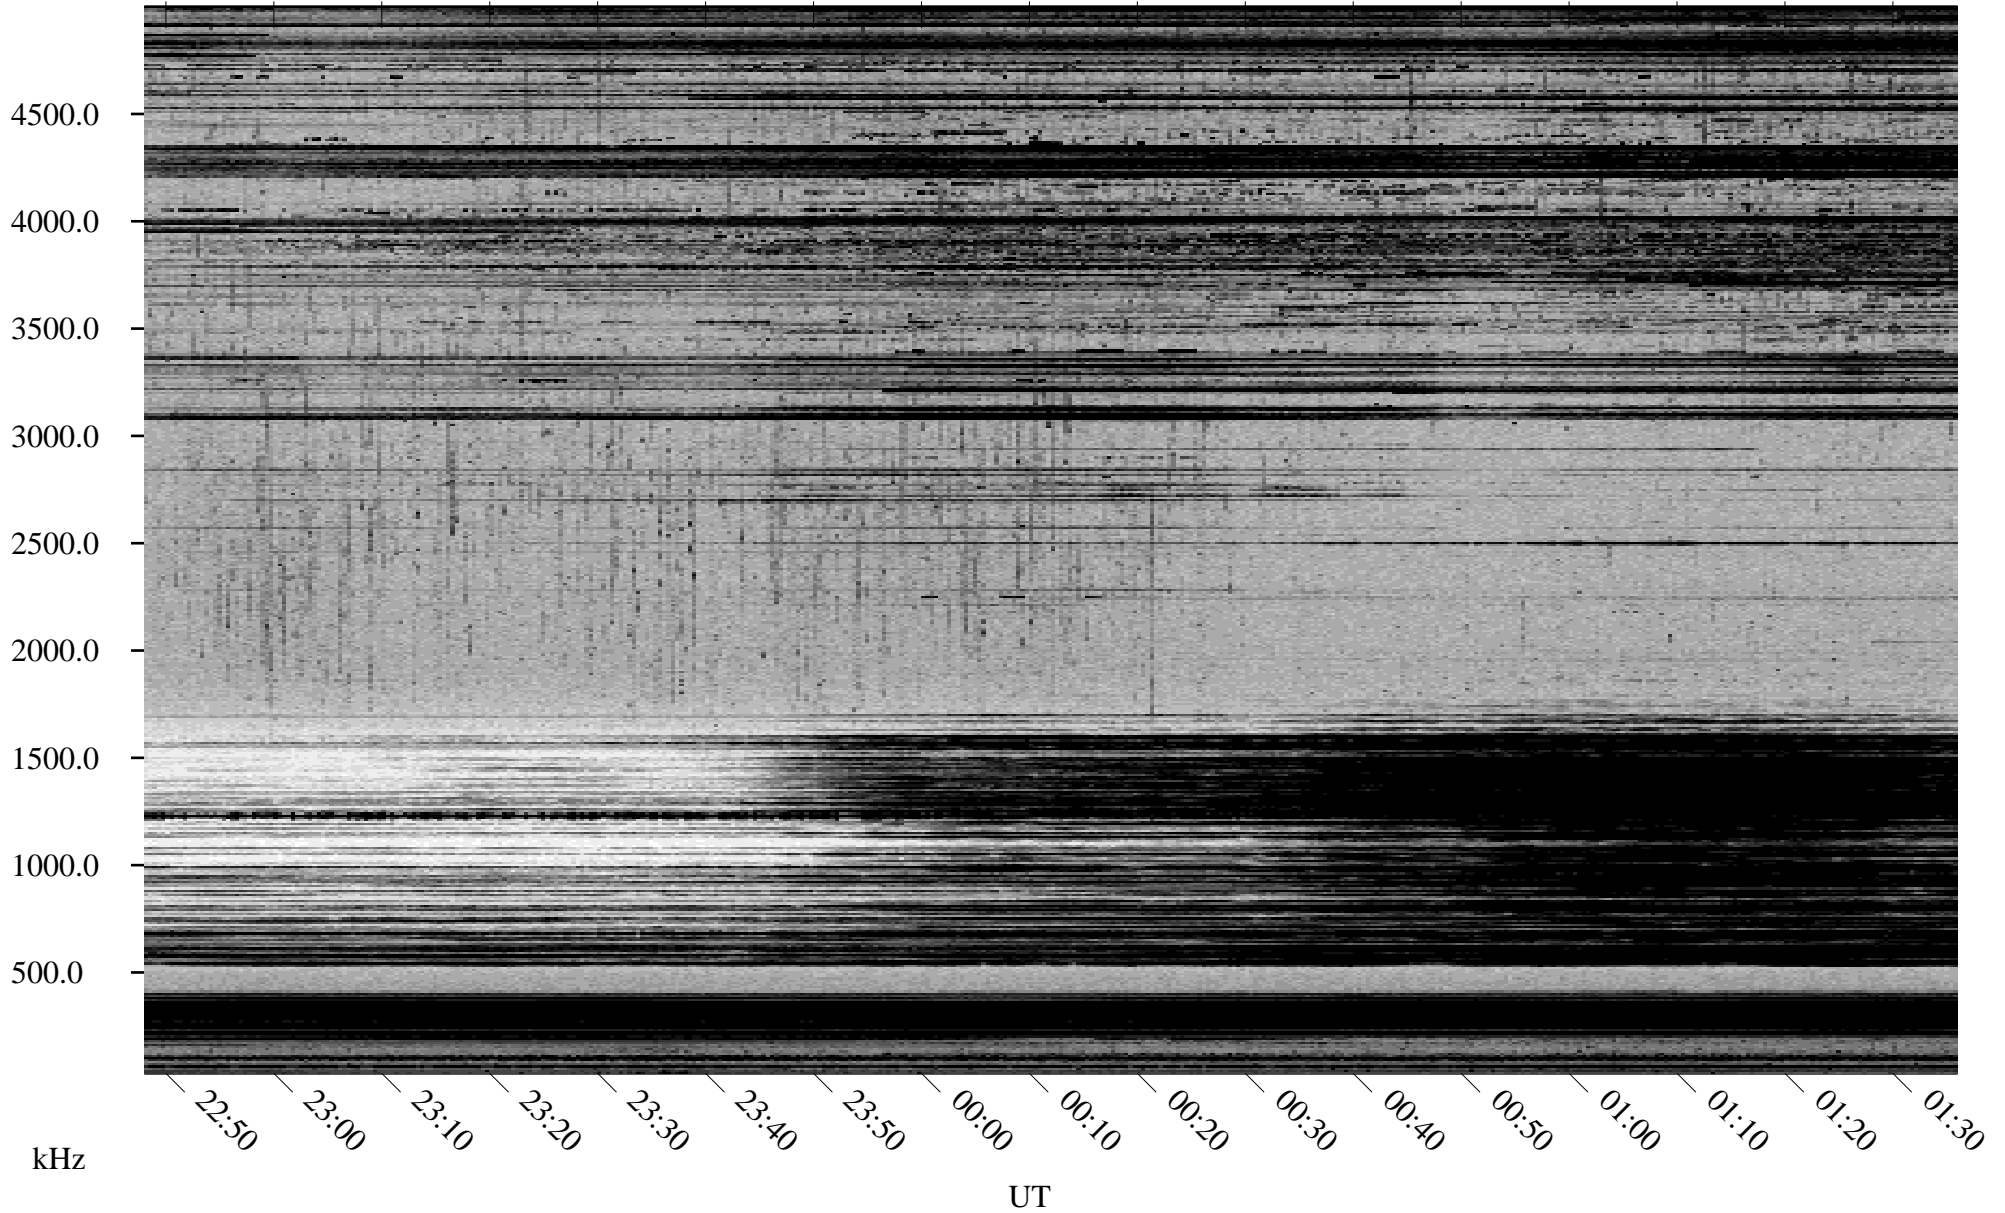

11/17/1998 Churchill, Manitoba

Linear Scale Black = 161 White = 15

ch983211.r01m max_12

Page 1

11/17/1998 Churchill, Manitoba

Linear Scale Black = 161 White = 15

ch983211.r01m max_12

Page 2

11/18/1998 Churchill, Manitoba

Linear Scale Black = 161 White = 15

ch983211.r01m max_12

Page 3

11/18/1998 Churchill, Manitoba

Linear Scale Black = 161 White = 15

ch983211.r01m max_12

Page 4

11/18/1998 Churchill, Manitoba

Linear Scale Black = 161 White = 15

ch983211.r01m max_12

Page 5

11/18/1998 Churchill, Manitoba

Linear Scale Black = 161 White = 15

ch983211.r01m max_12

Page 6

11/18/1998 Churchill, Manitoba

Linear Scale Black = 161 White = 15

ch983211.r01m max_12

Page 7

11/18/1998 Churchill, Manitoba

Linear Scale Black = 161 White = 15

ch983211.r01m max_12

Page 8