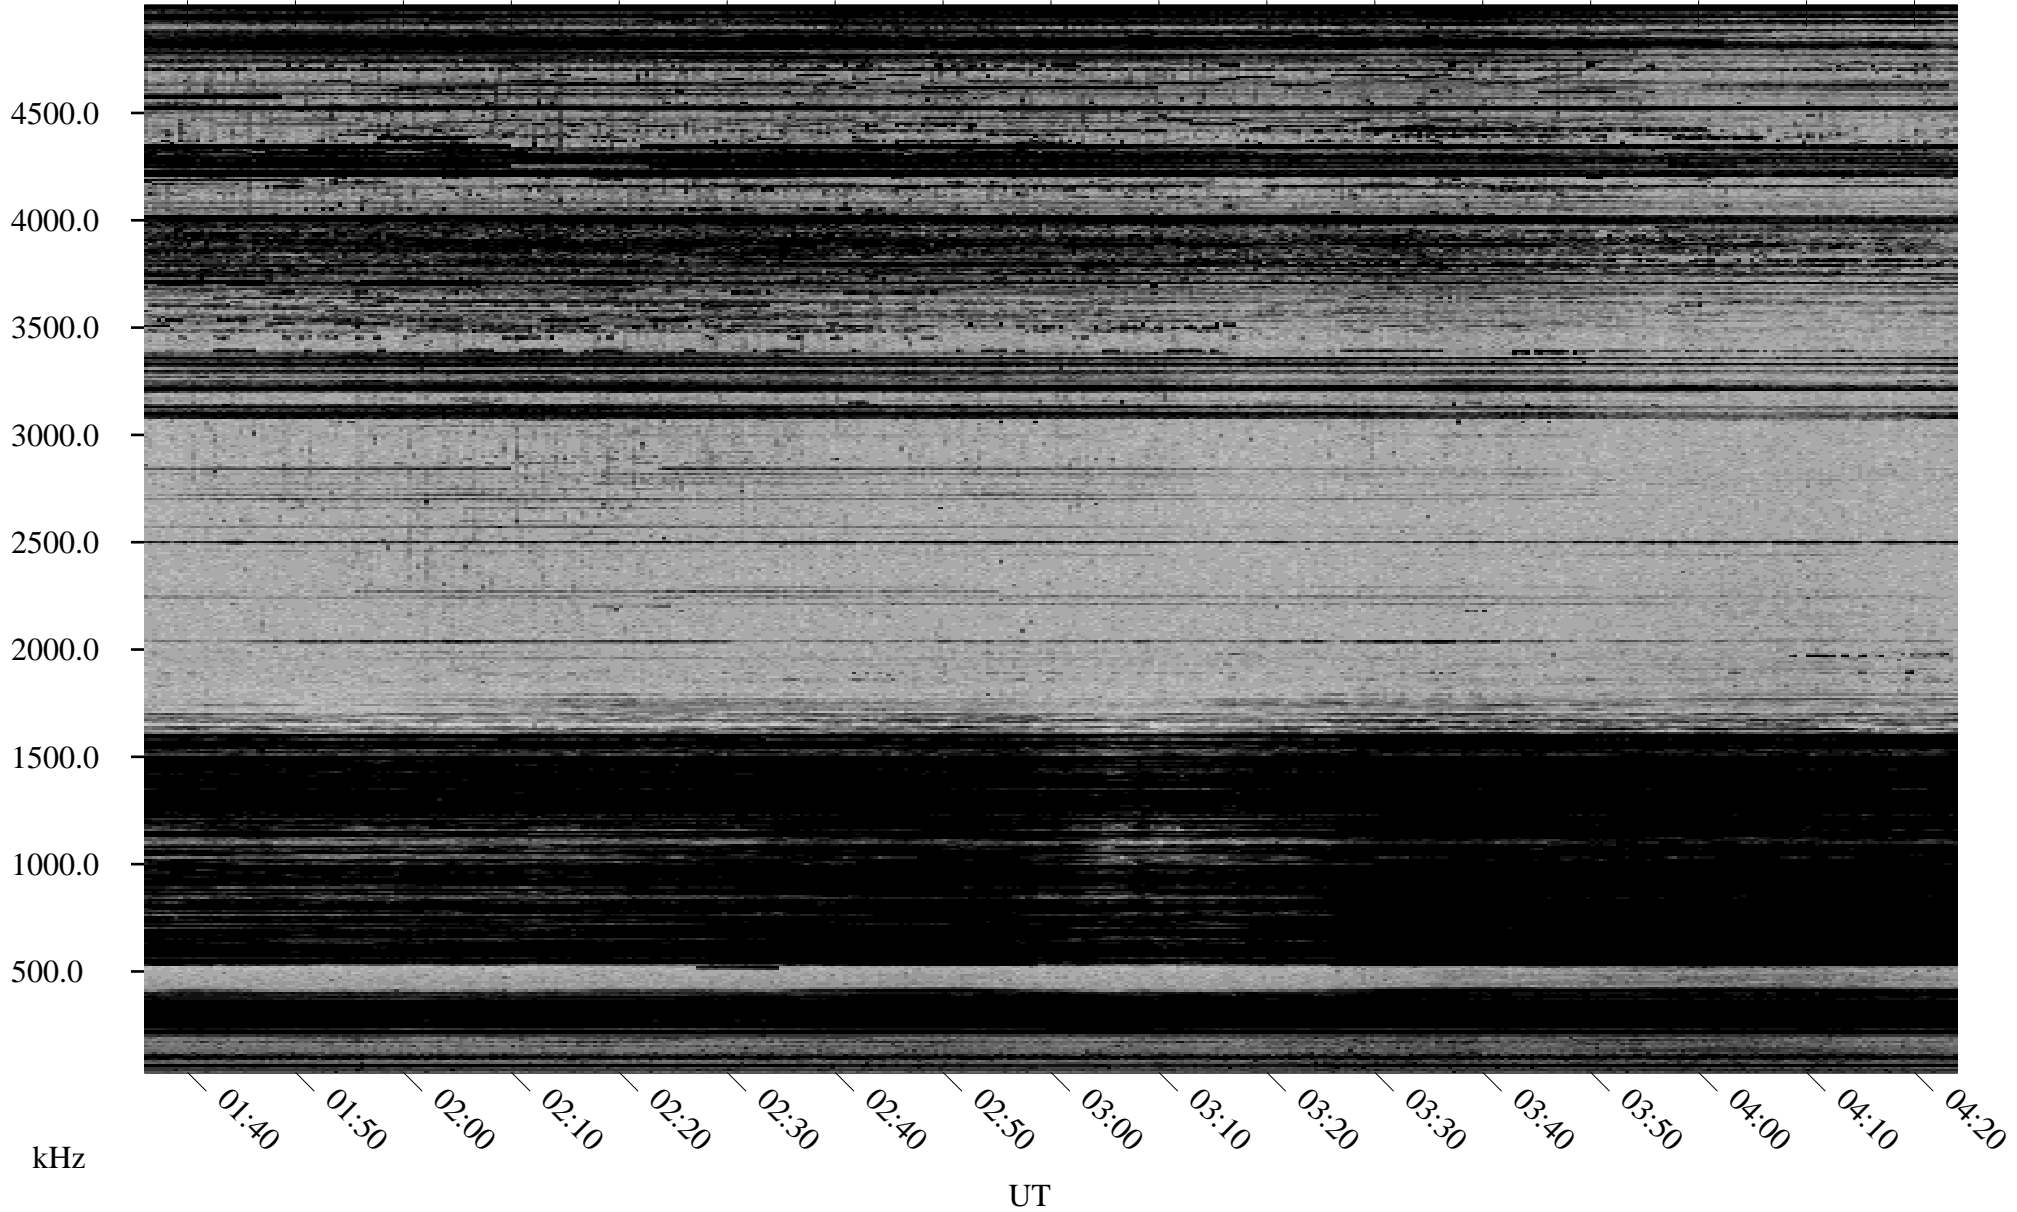

11/17/1998 Churchill, Manitoba

Linear Scale Black = 161 White = 15

ch983211.r01m max_12

Page 1

11/17/1998 Churchill, Manitoba

Linear Scale Black = 161 White = 15

ch983211.r01m max_12

Page 2

11/18/1998 Churchill, Manitoba

Linear Scale Black = 161 White = 15

ch983211.r01m max_12

Page 3

11/18/1998 Churchill, Manitoba

Linear Scale Black = 161 White = 15

ch983211.r01m max_12

Page 4

11/18/1998 Churchill, Manitoba

Linear Scale Black = 161 White = 15

ch983211.r01m max_12

Page 5

11/18/1998 Churchill, Manitoba

Linear Scale Black = 161 White = 15

ch983211.r01m max_12

Page 6

11/18/1998 Churchill, Manitoba

Linear Scale Black = 161 White = 15

ch983211.r01m max_12

Page 7

11/18/1998 Churchill, Manitoba

Linear Scale Black = 161 White = 15

ch983211.r01m max_12

Page 8