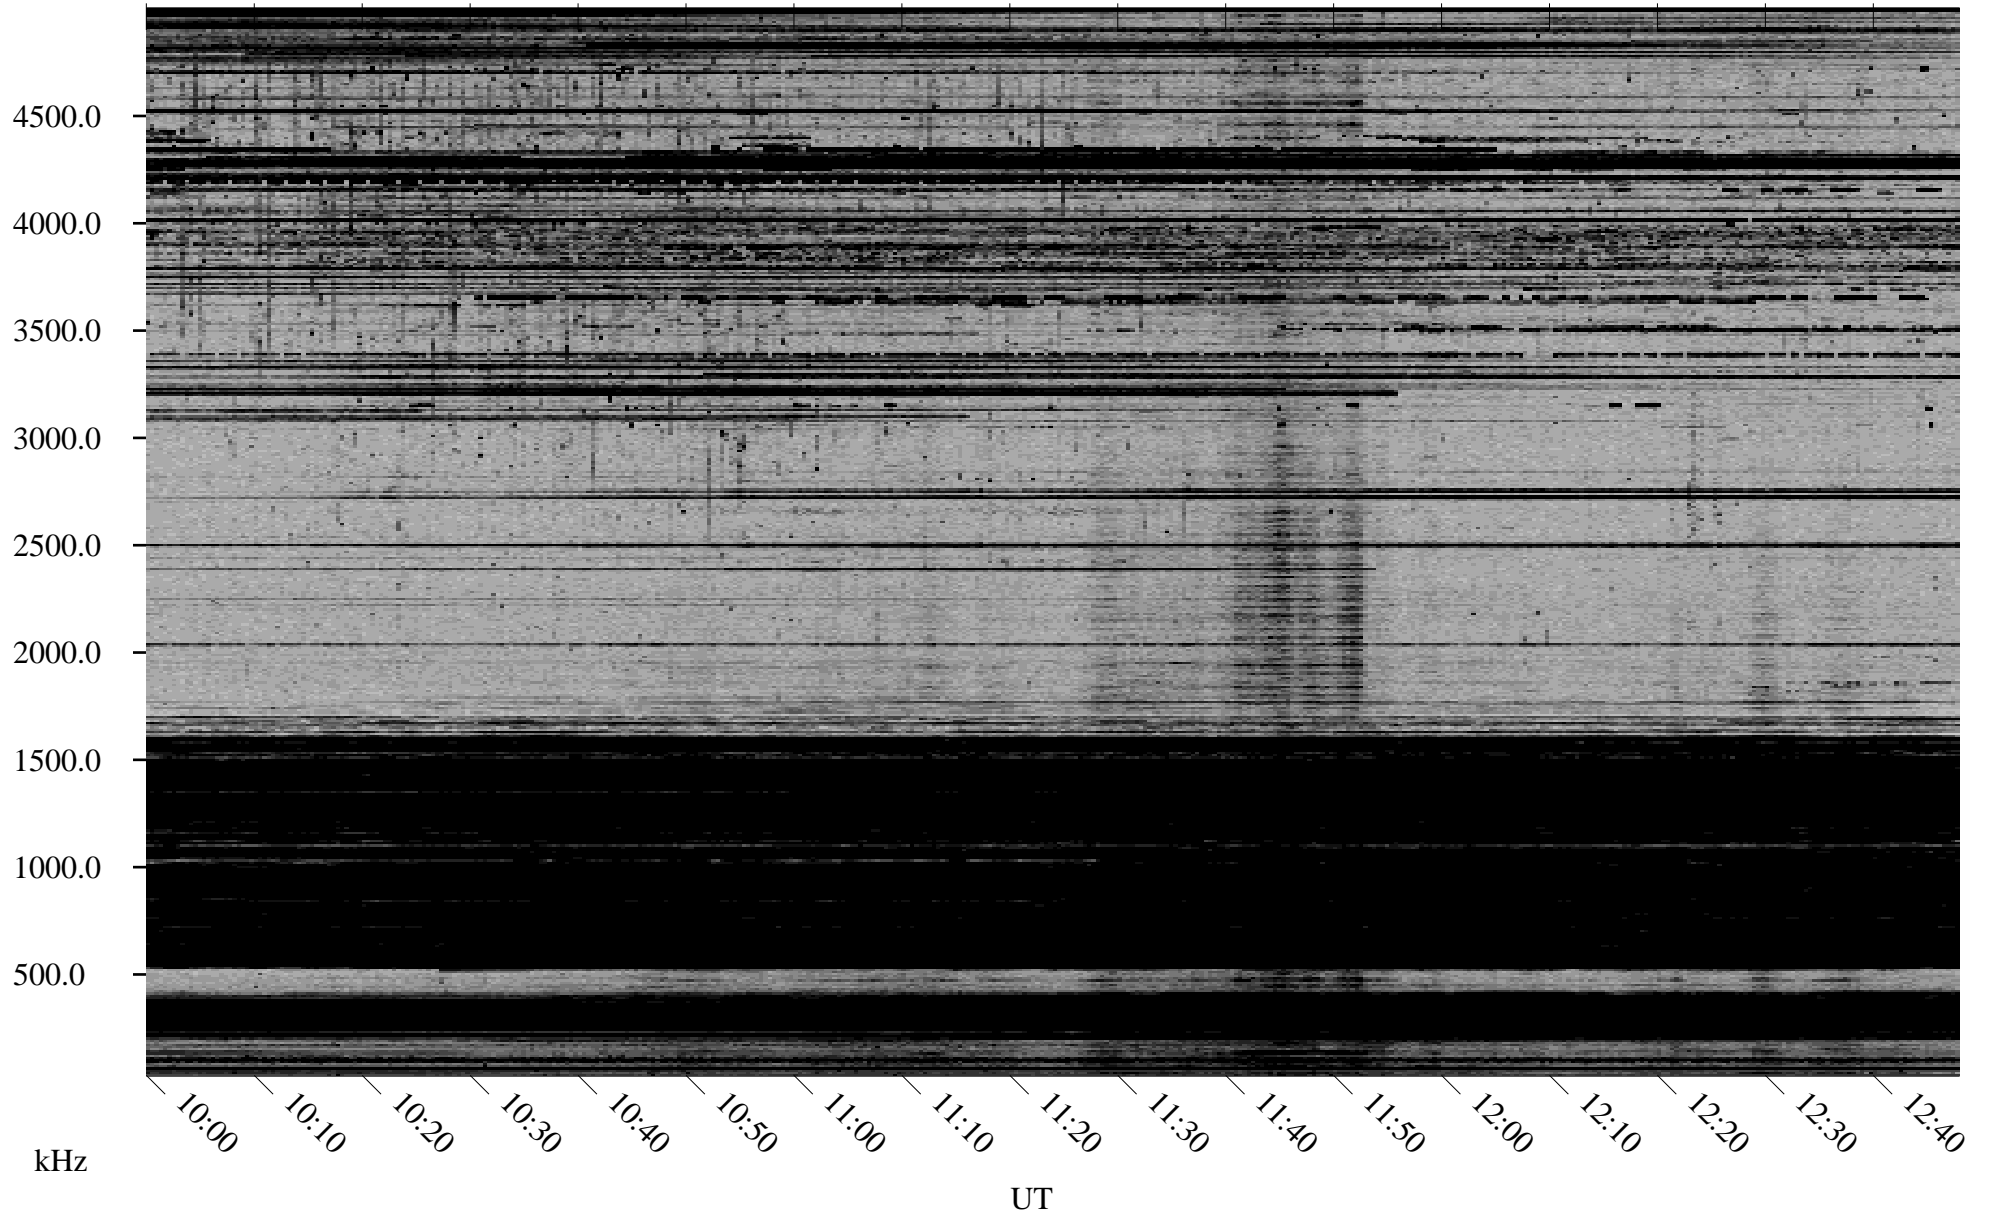

11/17/1998 Churchill, Manitoba

Linear Scale Black = 161 White = 15

ch983211.r01m max_12

Page 1

11/17/1998 Churchill, Manitoba

Linear Scale Black = 161 White = 15

ch983211.r01m max_12

Page 2

11/18/1998 Churchill, Manitoba

Linear Scale Black = 161 White = 15

ch983211.r01m max_12

Page 3

11/18/1998 Churchill, Manitoba

Linear Scale Black = 161 White = 15

ch983211.r01m max_12

Page 4

11/18/1998 Churchill, Manitoba

Linear Scale Black = 161 White = 15

ch983211.r01m max_12

Page 5

11/18/1998 Churchill, Manitoba

Linear Scale Black = 161 White = 15

ch983211.r01m max_12

Page 6

11/18/1998 Churchill, Manitoba

Linear Scale Black = 161 White = 15

ch983211.r01m max_12

Page 7

11/18/1998 Churchill, Manitoba

Linear Scale Black = 161 White = 15

ch983211.r01m max_12

Page 8