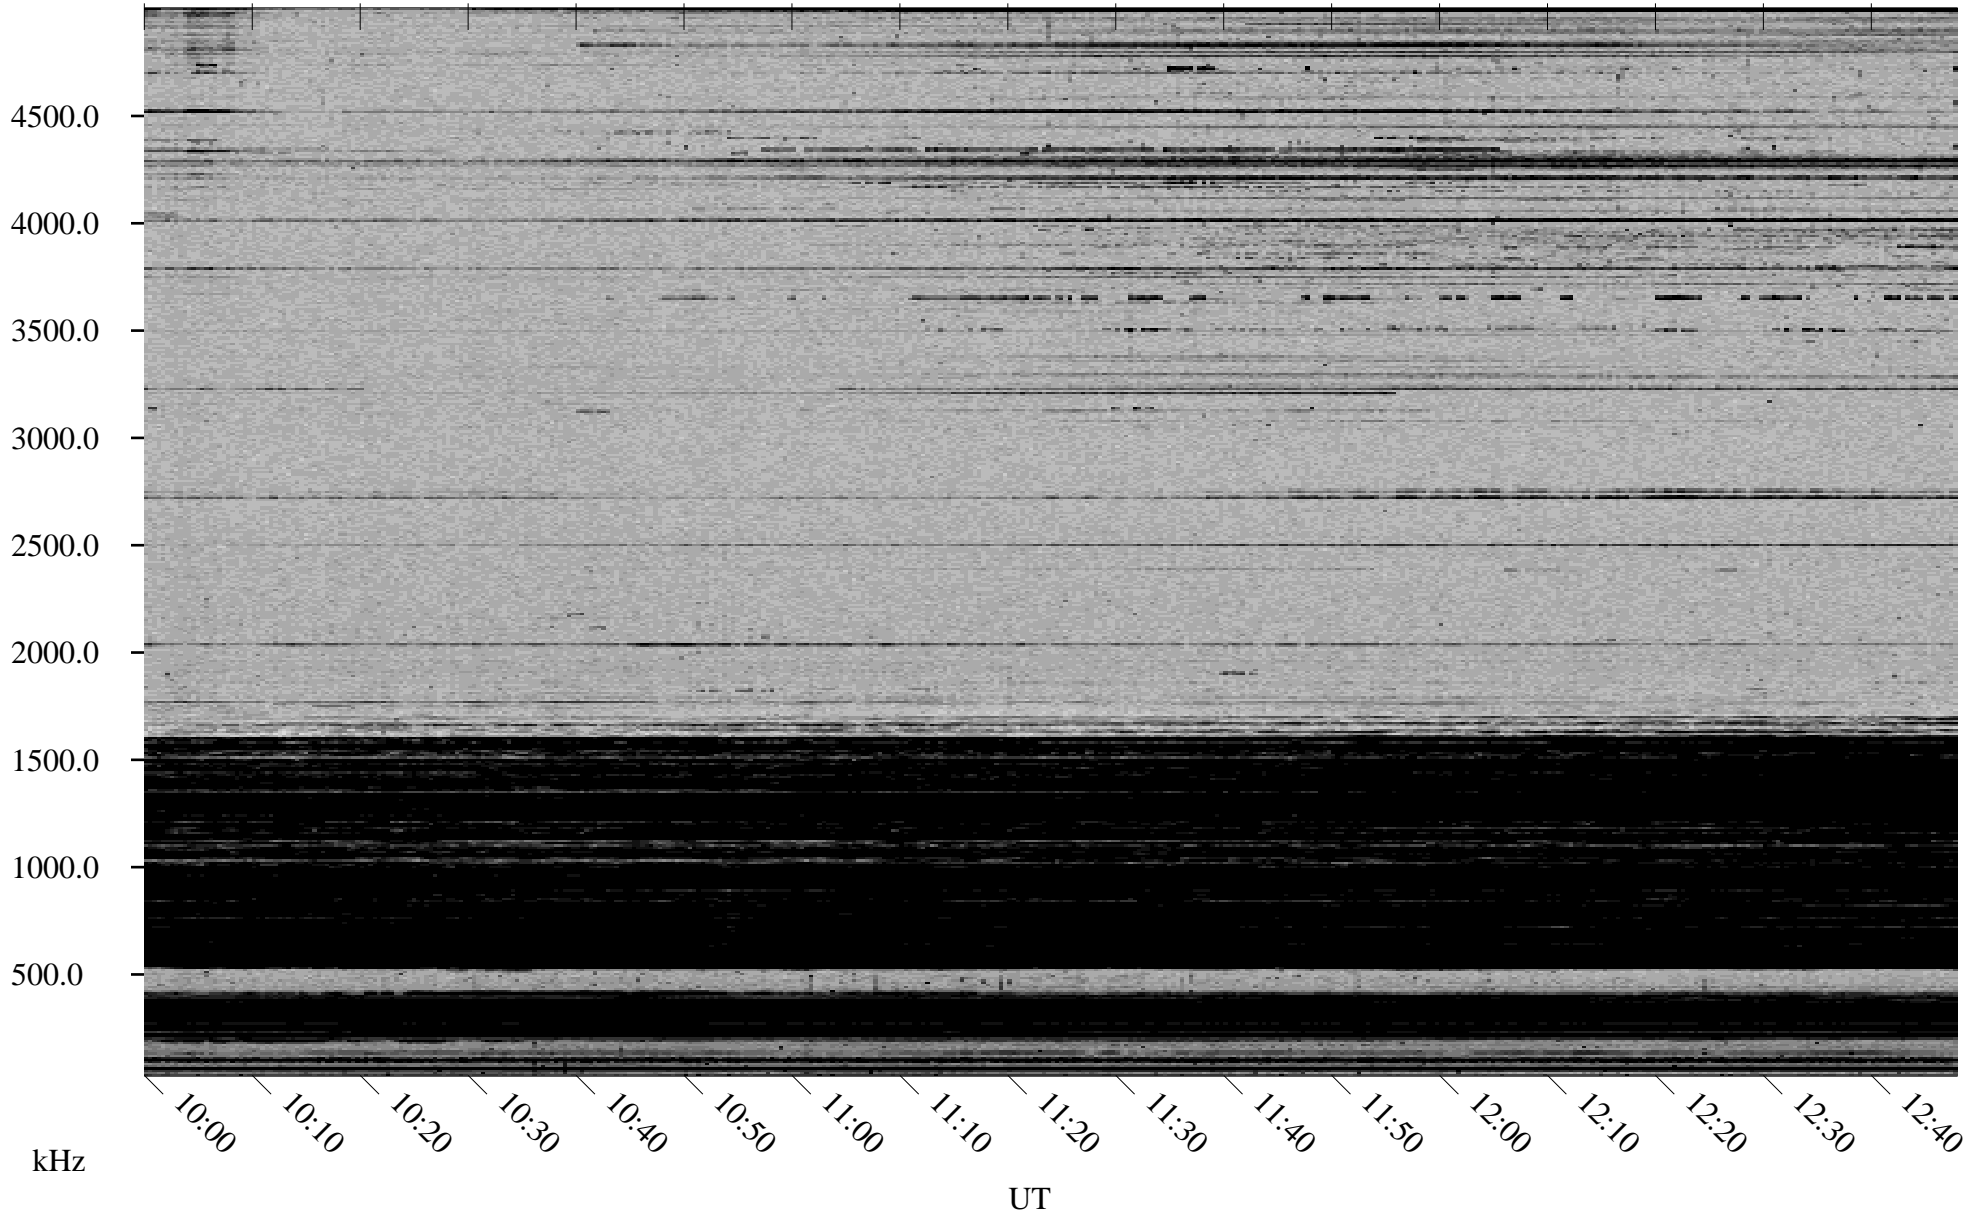

11/18/1998 Churchill, Manitoba

Linear Scale Black = 161 White = 15

ch98322l.r00m max_12

Page 1

11/18/1998 Churchill, Manitoba

Linear Scale Black = 161 White = 15

ch98322l.r00m max_12

Page 2

11/19/1998 Churchill, Manitoba

Linear Scale Black = 161 White = 15

ch98322l.r00m max_12

Page 3

11/19/1998 Churchill, Manitoba

Linear Scale Black = 161 White = 15

ch98322l.r00m max_12

Page 4

11/19/1998 Churchill, Manitoba

Linear Scale Black = 161 White = 15

ch98322l.r00m max_12

Page 5

11/19/1998 Churchill, Manitoba

Linear Scale Black = 161 White = 15

ch98322l.r00m max_12

Page 6

11/19/1998 Churchill, Manitoba

Linear Scale Black = 161 White = 15

ch98322l.r00m max_12

Page 7

11/19/1998 Churchill, Manitoba

Linear Scale Black = 161 White = 15

ch98322l.r00m max_12