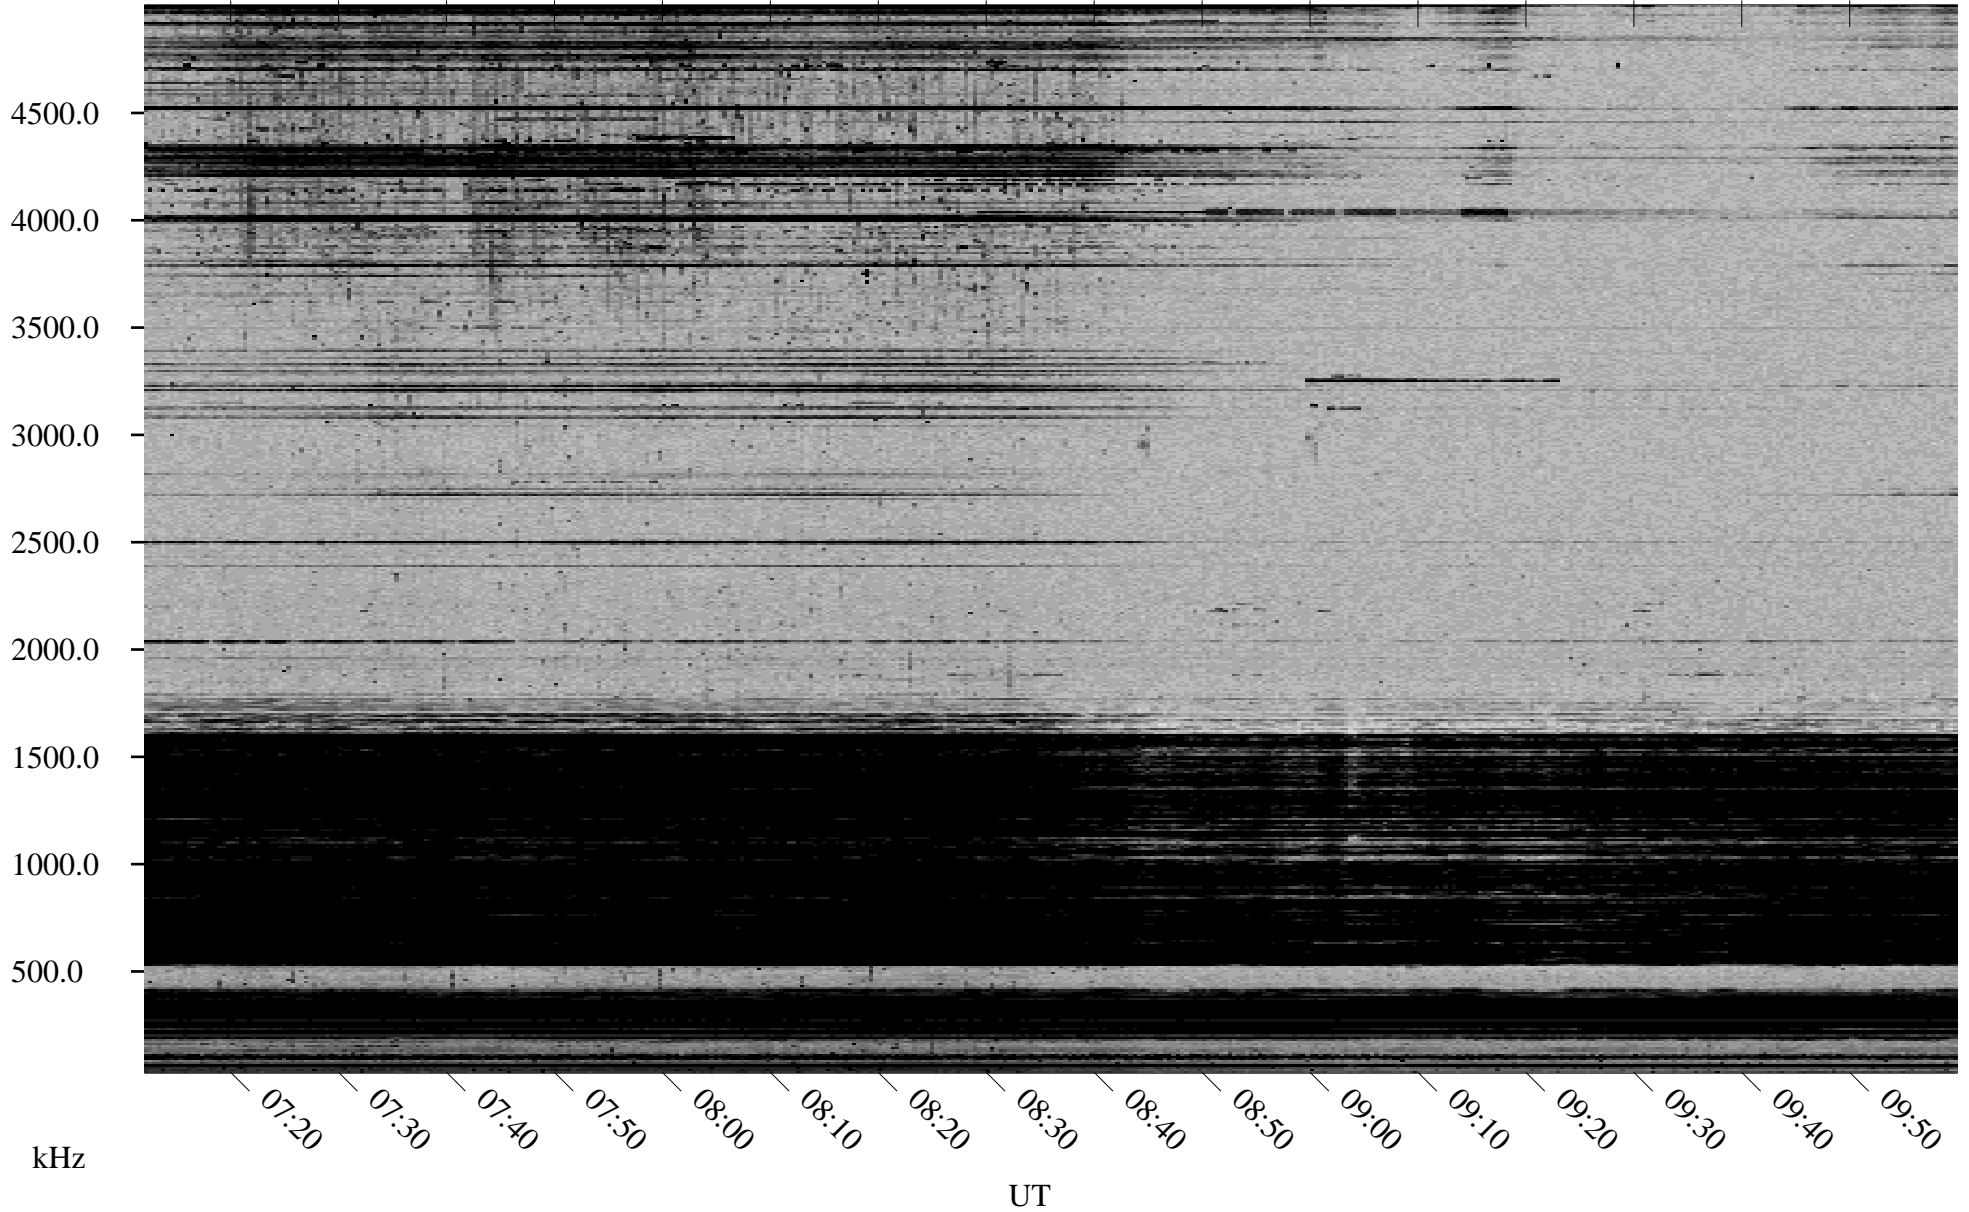

11/18/1998 Churchill, Manitoba

Linear Scale Black = 161 White = 15

ch98322l.r00m max_12

Page 1

11/18/1998 Churchill, Manitoba

Linear Scale Black = 161 White = 15

ch98322l.r00m max_12

Page 2

11/19/1998 Churchill, Manitoba

Linear Scale Black = 161 White = 15

ch98322l.r00m max_12

Page 3

11/19/1998 Churchill, Manitoba

Linear Scale Black = 161 White = 15

ch98322l.r00m max_12

Page 4

11/19/1998 Churchill, Manitoba

Linear Scale Black = 161 White = 15

ch98322l.r00m max_12

Page 5

11/19/1998 Churchill, Manitoba

Linear Scale Black = 161 White = 15

ch98322l.r00m max_12

Page 6

11/19/1998 Churchill, Manitoba

Linear Scale Black = 161 White = 15

ch98322l.r00m max_12

Page 7

11/19/1998 Churchill, Manitoba

Linear Scale Black = 161 White = 15

ch98322l.r00m max_12