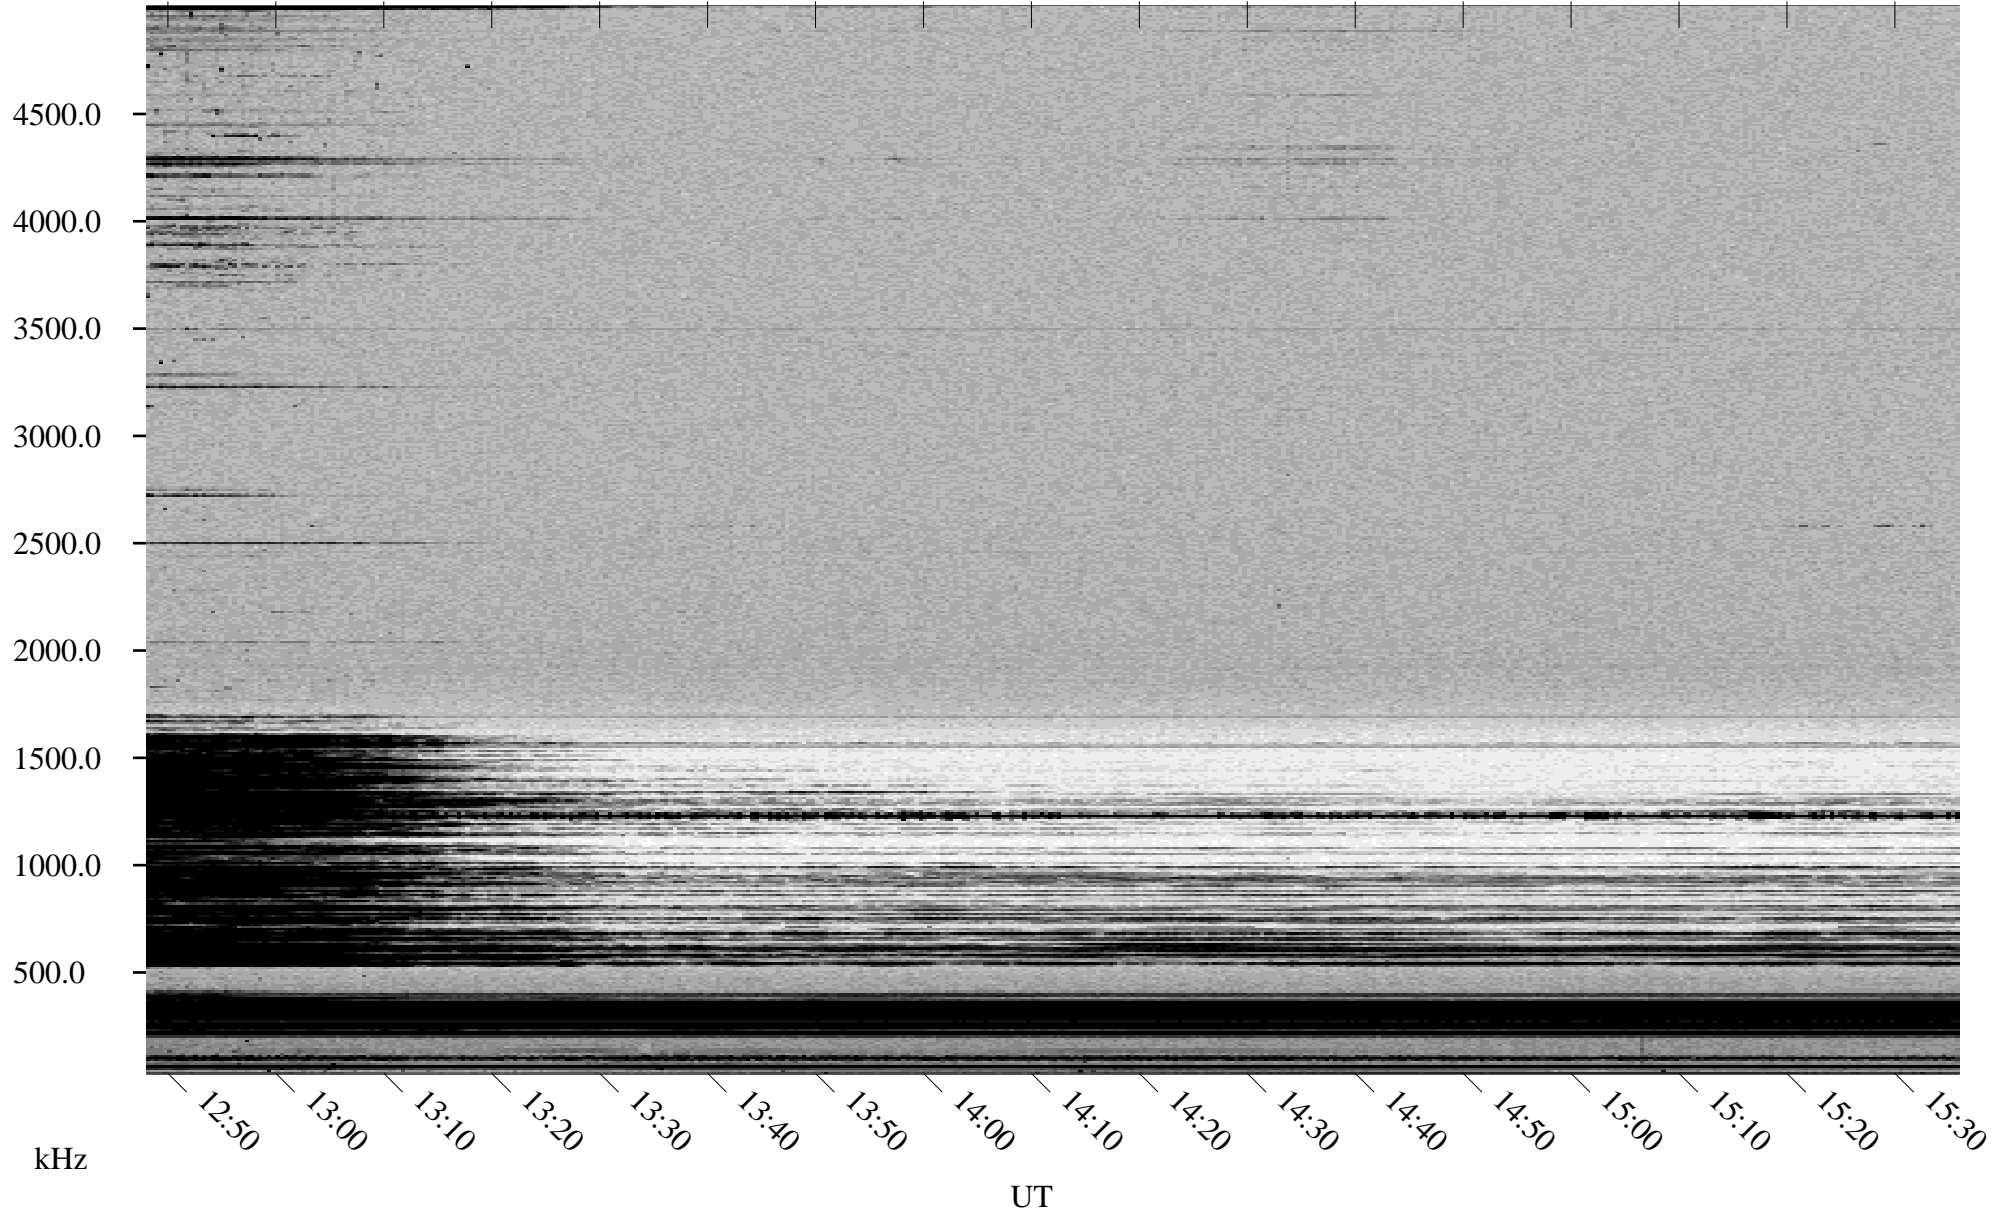

11/18/1998 Churchill, Manitoba

Linear Scale Black = 161 White = 15

ch98322l.r00m max_12

Page 1

11/18/1998 Churchill, Manitoba

Linear Scale Black = 161 White = 15

ch98322l.r00m max_12

Page 2

11/19/1998 Churchill, Manitoba

Linear Scale Black = 161 White = 15

ch98322l.r00m max_12

Page 3

11/19/1998 Churchill, Manitoba

Linear Scale Black = 161 White = 15

ch98322l.r00m max_12

Page 4

11/19/1998 Churchill, Manitoba

Linear Scale Black = 161 White = 15

ch98322l.r00m max_12

Page 5

11/19/1998 Churchill, Manitoba

Linear Scale Black = 161 White = 15

ch98322l.r00m max_12

Page 6

11/19/1998 Churchill, Manitoba

Linear Scale Black = 161 White = 15

ch98322l.r00m max_12

Page 7

11/19/1998 Churchill, Manitoba

Linear Scale Black = 161 White = 15

ch98322l.r00m max_12