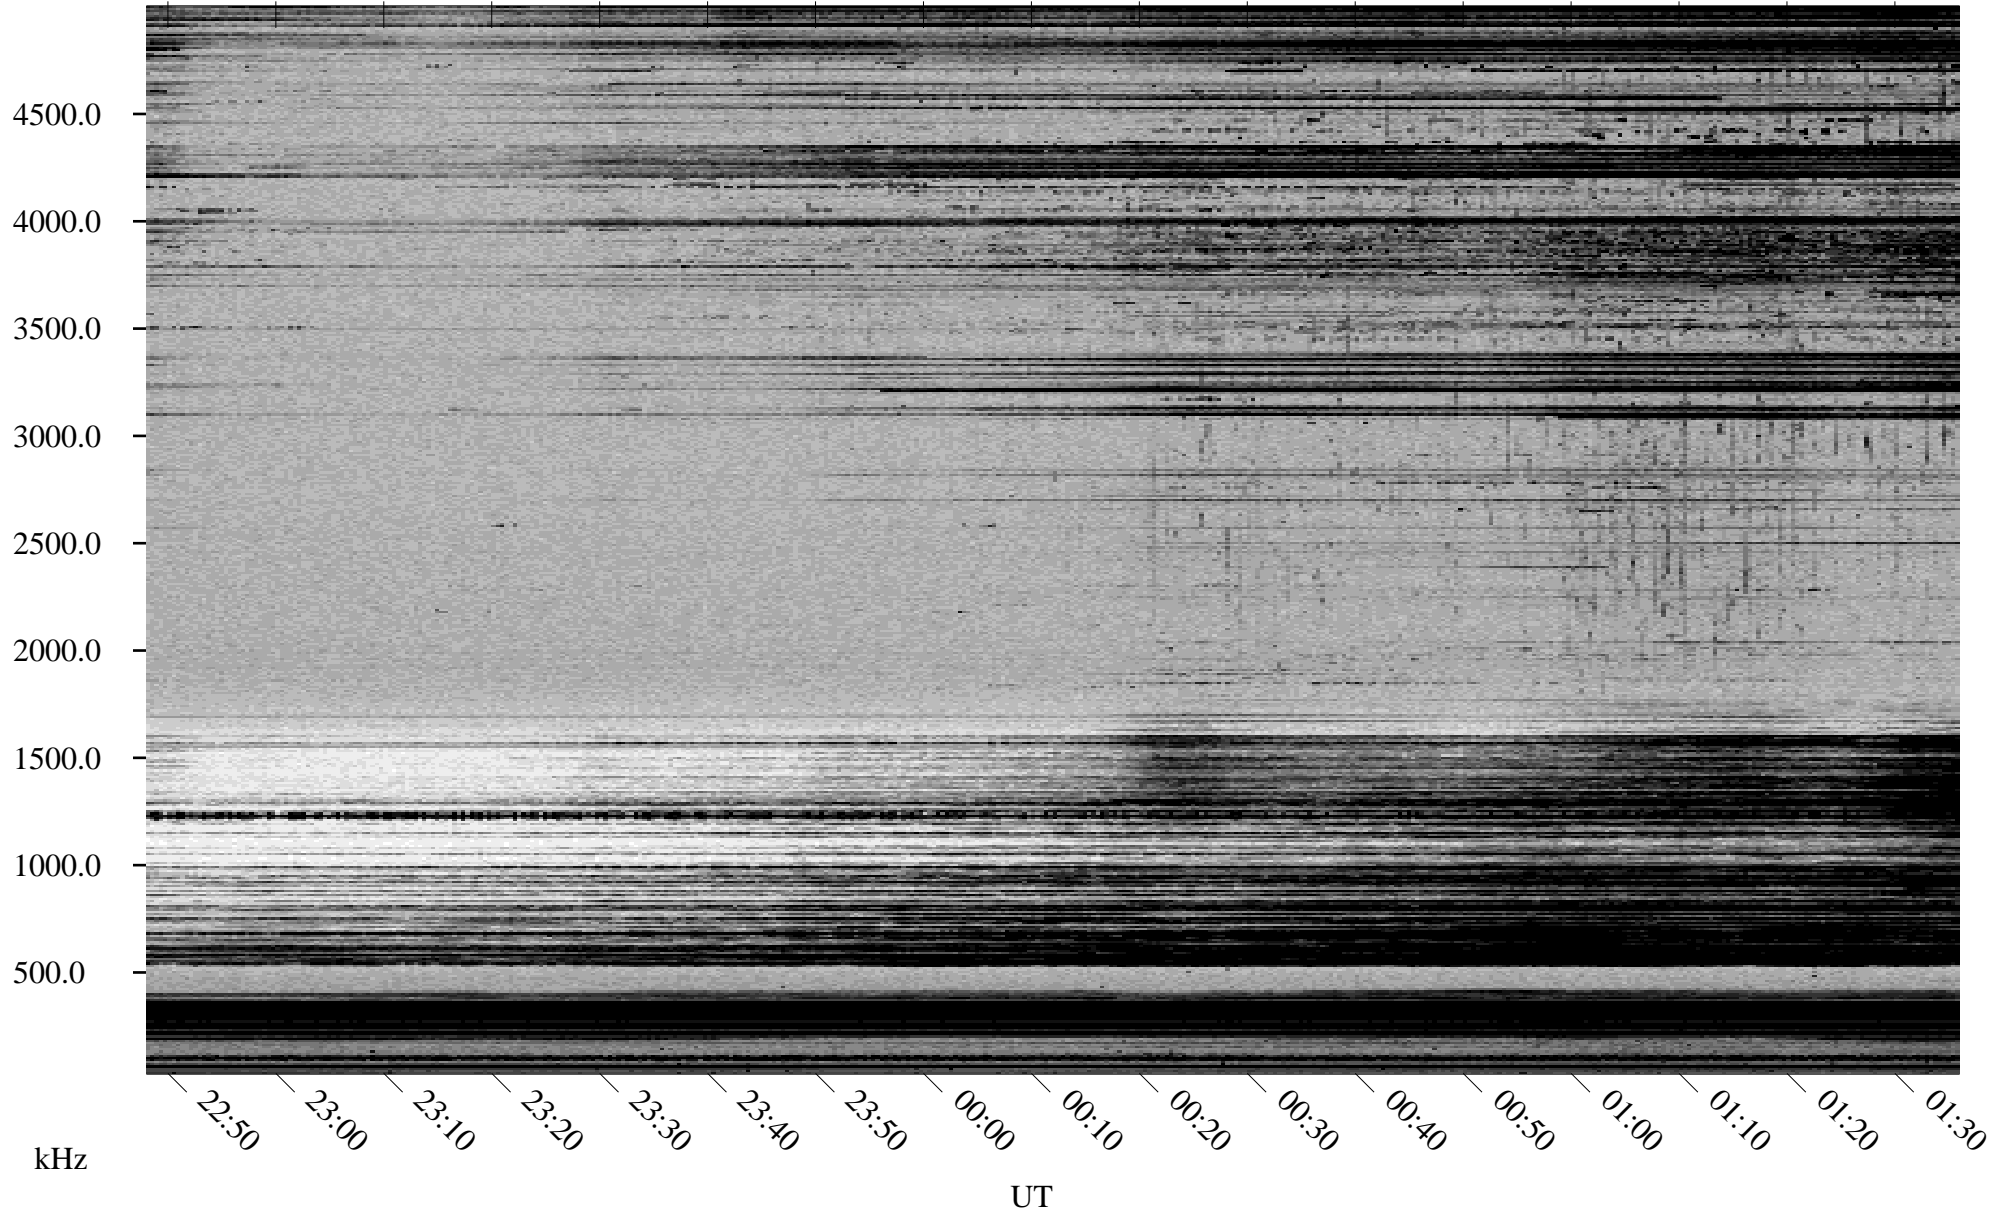

11/18/1998 Churchill, Manitoba

Linear Scale Black = 161 White = 15

ch98322l.r00m max_12

Page 1

11/18/1998 Churchill, Manitoba

Linear Scale Black = 161 White = 15

ch98322l.r00m max_12

Page 2

11/19/1998 Churchill, Manitoba

Linear Scale Black = 161 White = 15

ch98322l.r00m max_12

Page 3

11/19/1998 Churchill, Manitoba

Linear Scale Black = 161 White = 15

ch98322l.r00m max_12

Page 4

11/19/1998 Churchill, Manitoba

Linear Scale Black = 161 White = 15

ch98322l.r00m max_12

Page 5

11/19/1998 Churchill, Manitoba

Linear Scale Black = 161 White = 15

ch98322l.r00m max_12

Page 6

11/19/1998 Churchill, Manitoba

Linear Scale Black = 161 White = 15

ch98322l.r00m max_12

Page 7

11/19/1998 Churchill, Manitoba

Linear Scale Black = 161 White = 15

ch98322l.r00m max_12