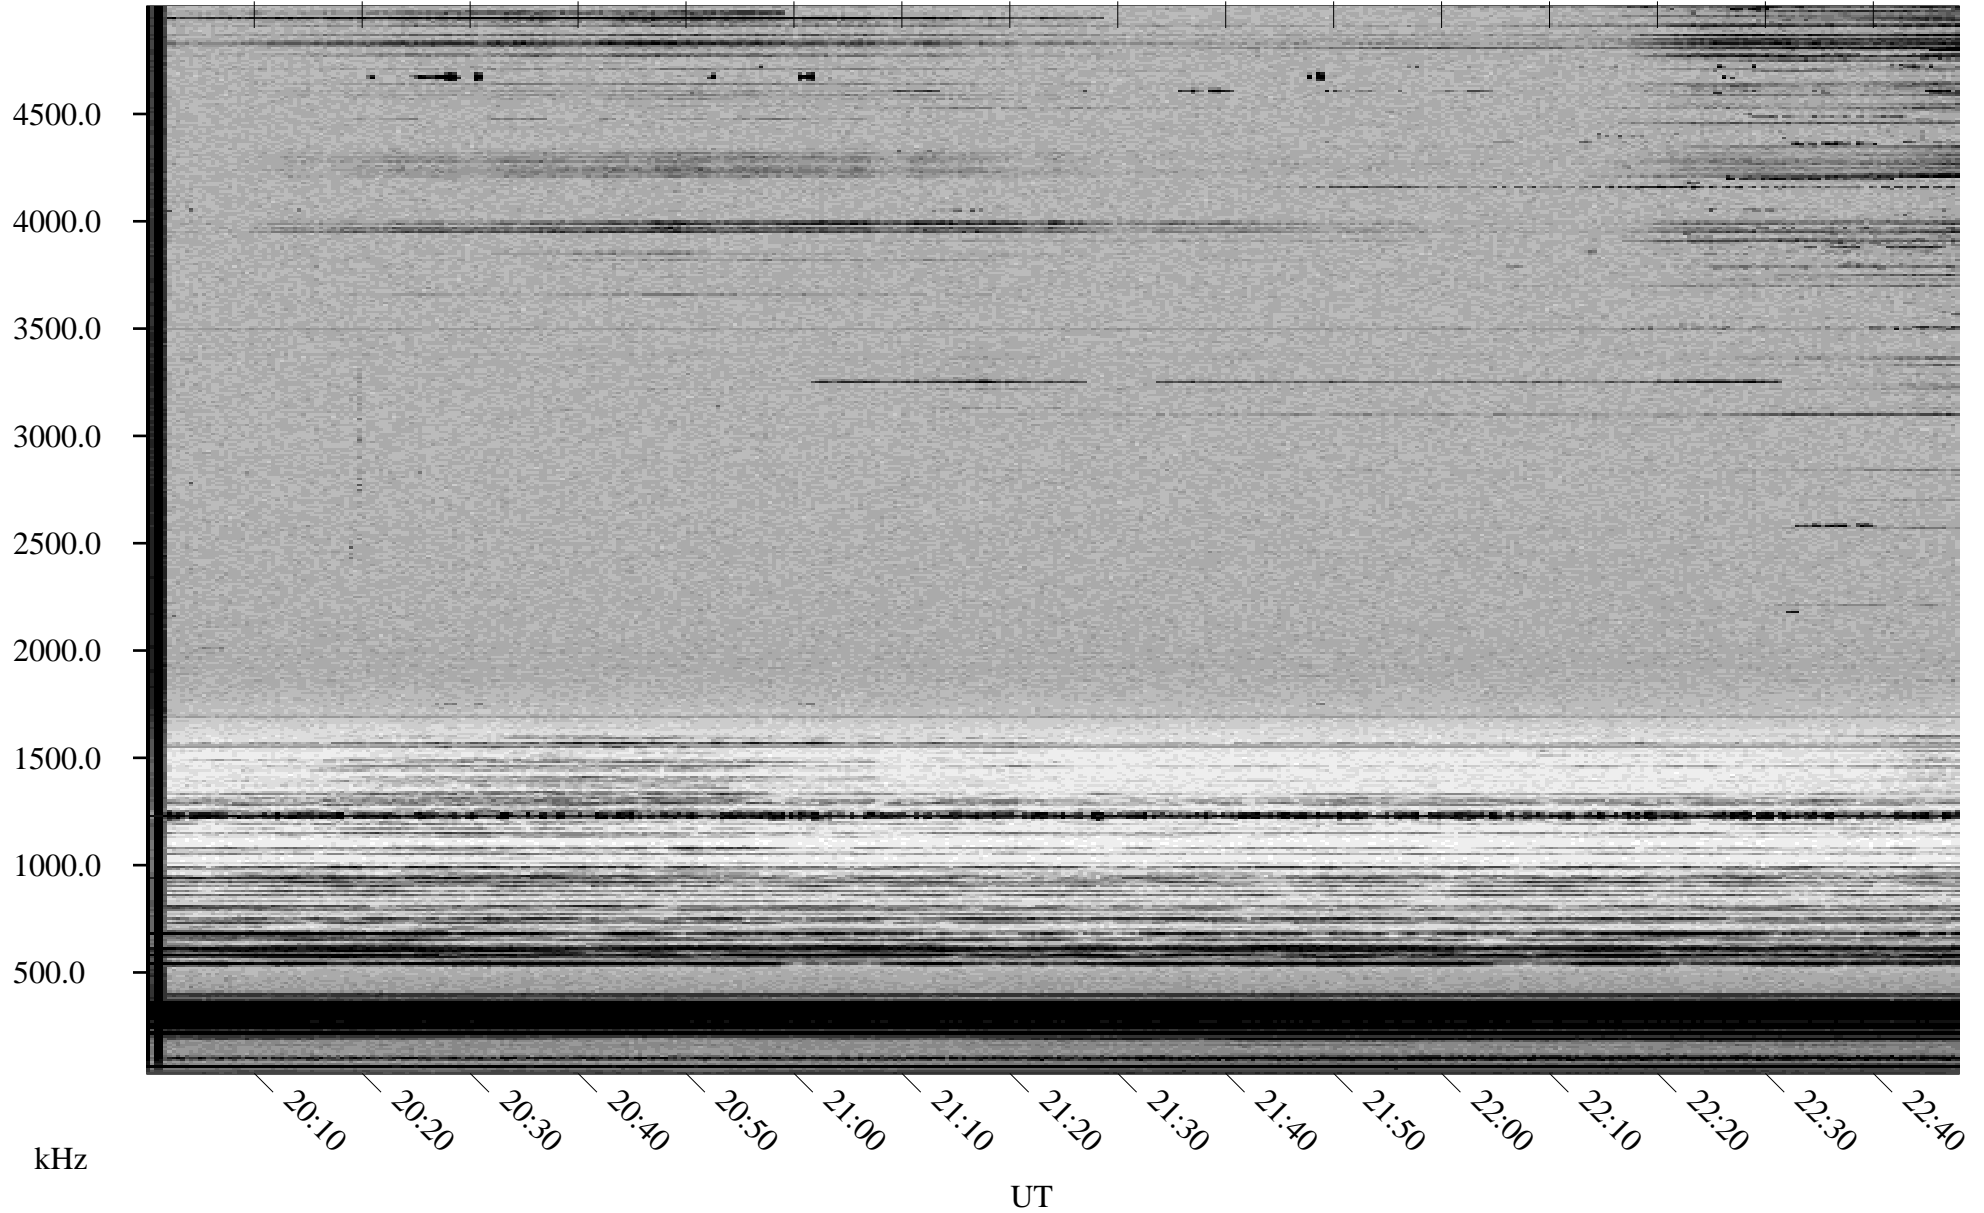

11/18/1998 Churchill, Manitoba

Linear Scale Black = 161 White = 15

ch98322l.r00m max_12

Page 1

11/18/1998 Churchill, Manitoba

Linear Scale Black = 161 White = 15

ch98322l.r00m max_12

Page 2

11/19/1998 Churchill, Manitoba

Linear Scale Black = 161 White = 15

ch98322l.r00m max_12

Page 3

11/19/1998 Churchill, Manitoba

Linear Scale Black = 161 White = 15

ch98322l.r00m max_12

Page 4

11/19/1998 Churchill, Manitoba

Linear Scale Black = 161 White = 15

ch98322l.r00m max_12

Page 5

11/19/1998 Churchill, Manitoba

Linear Scale Black = 161 White = 15

ch98322l.r00m max_12

Page 6

11/19/1998 Churchill, Manitoba

Linear Scale Black = 161 White = 15

ch98322l.r00m max_12

Page 7

11/19/1998 Churchill, Manitoba

Linear Scale Black = 161 White = 15

ch98322l.r00m max_12