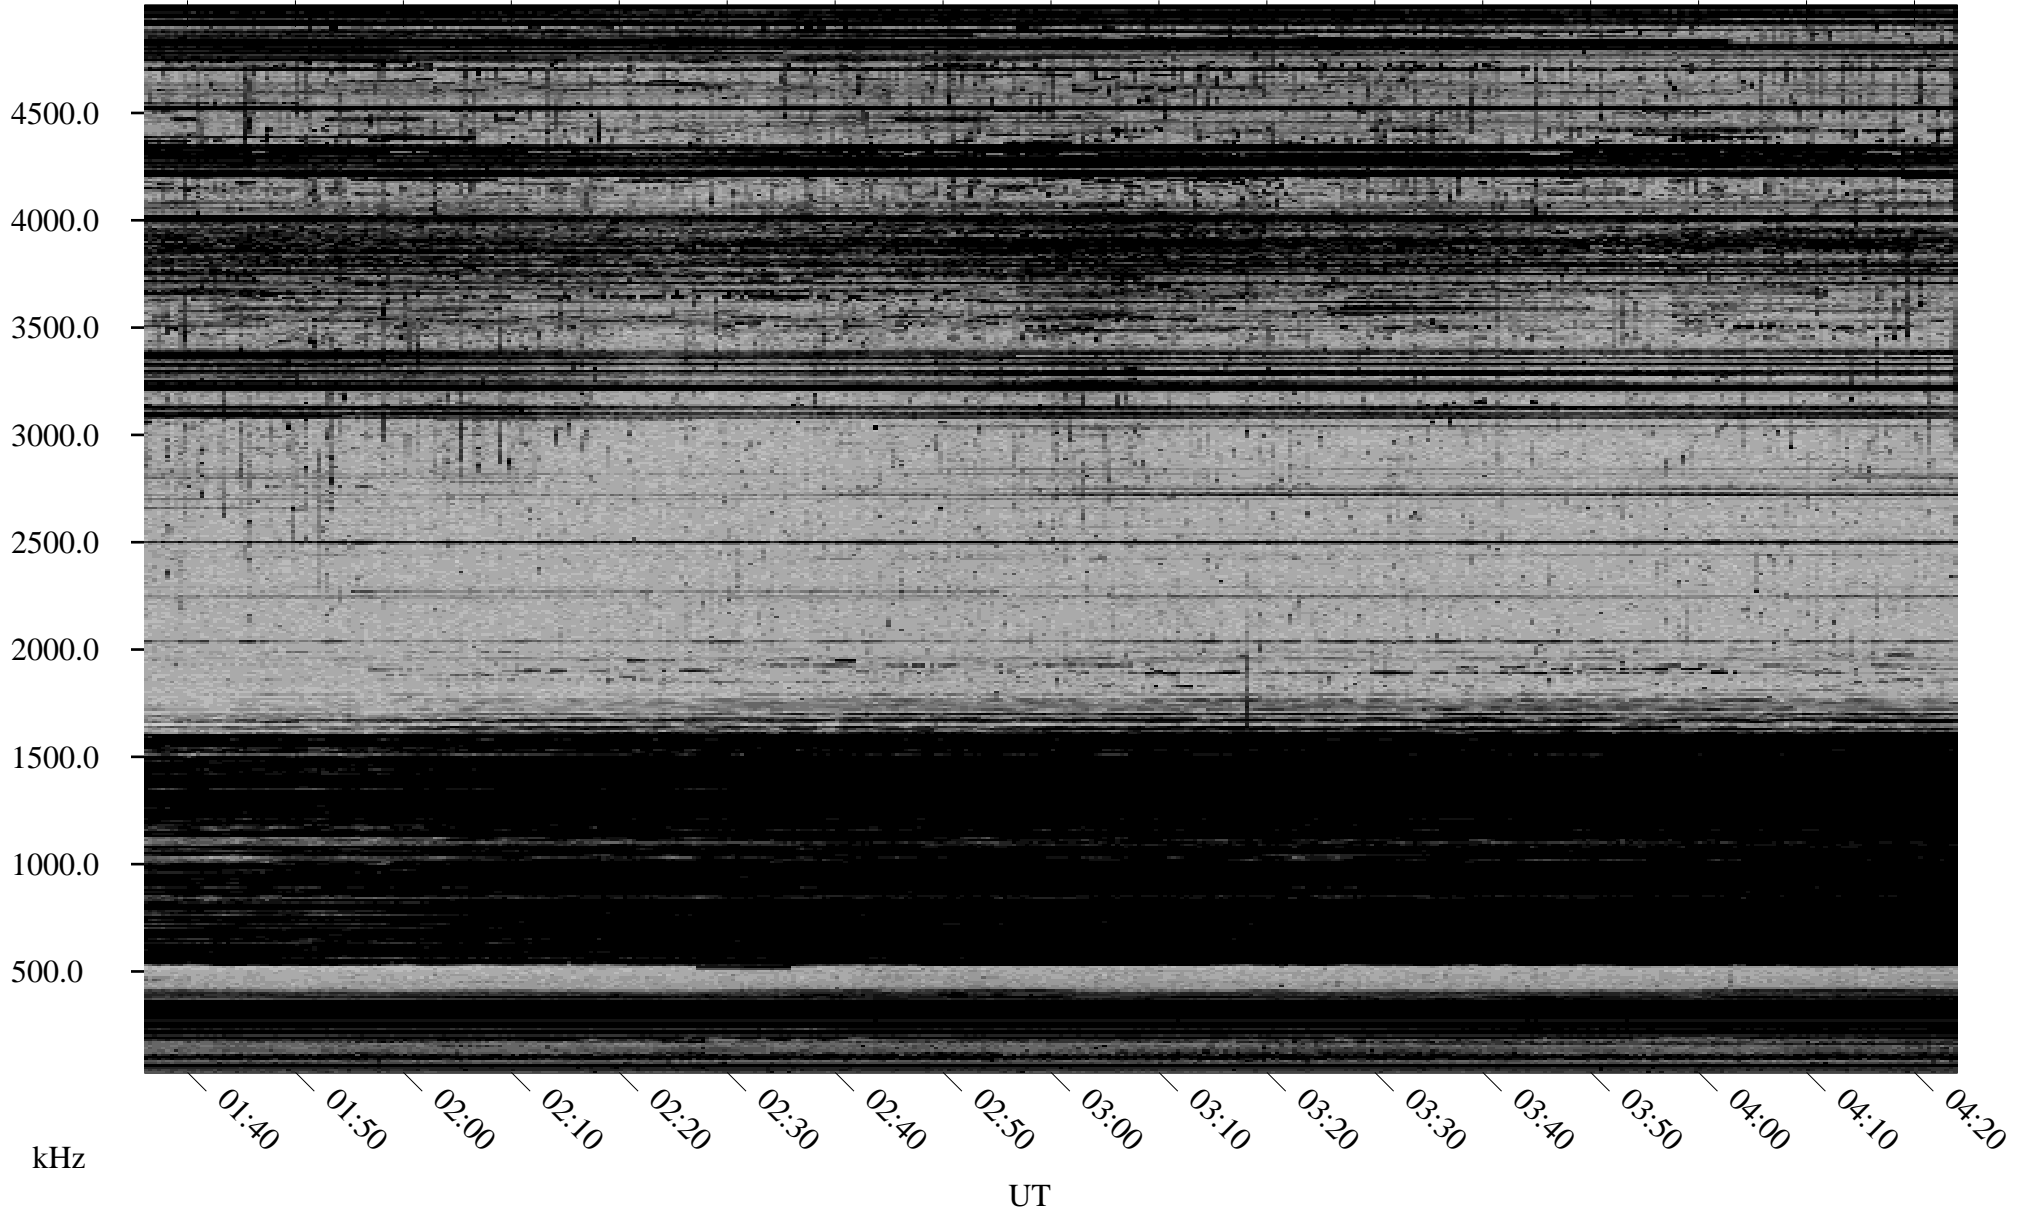

11/18/1998 Churchill, Manitoba

Linear Scale Black = 161 White = 15

ch98322l.r00m max_12

Page 1

11/18/1998 Churchill, Manitoba

Linear Scale Black = 161 White = 15

ch98322l.r00m max_12

Page 2

11/19/1998 Churchill, Manitoba

Linear Scale Black = 161 White = 15

ch98322l.r00m max_12

Page 3

11/19/1998 Churchill, Manitoba

Linear Scale Black = 161 White = 15

ch98322l.r00m max_12

Page 4

11/19/1998 Churchill, Manitoba

Linear Scale Black = 161 White = 15

ch98322l.r00m max_12

Page 5

11/19/1998 Churchill, Manitoba

Linear Scale Black = 161 White = 15

ch98322l.r00m max_12

Page 6

11/19/1998 Churchill, Manitoba

Linear Scale Black = 161 White = 15

ch98322l.r00m max_12

Page 7

11/19/1998 Churchill, Manitoba

Linear Scale Black = 161 White = 15

ch98322l.r00m max_12