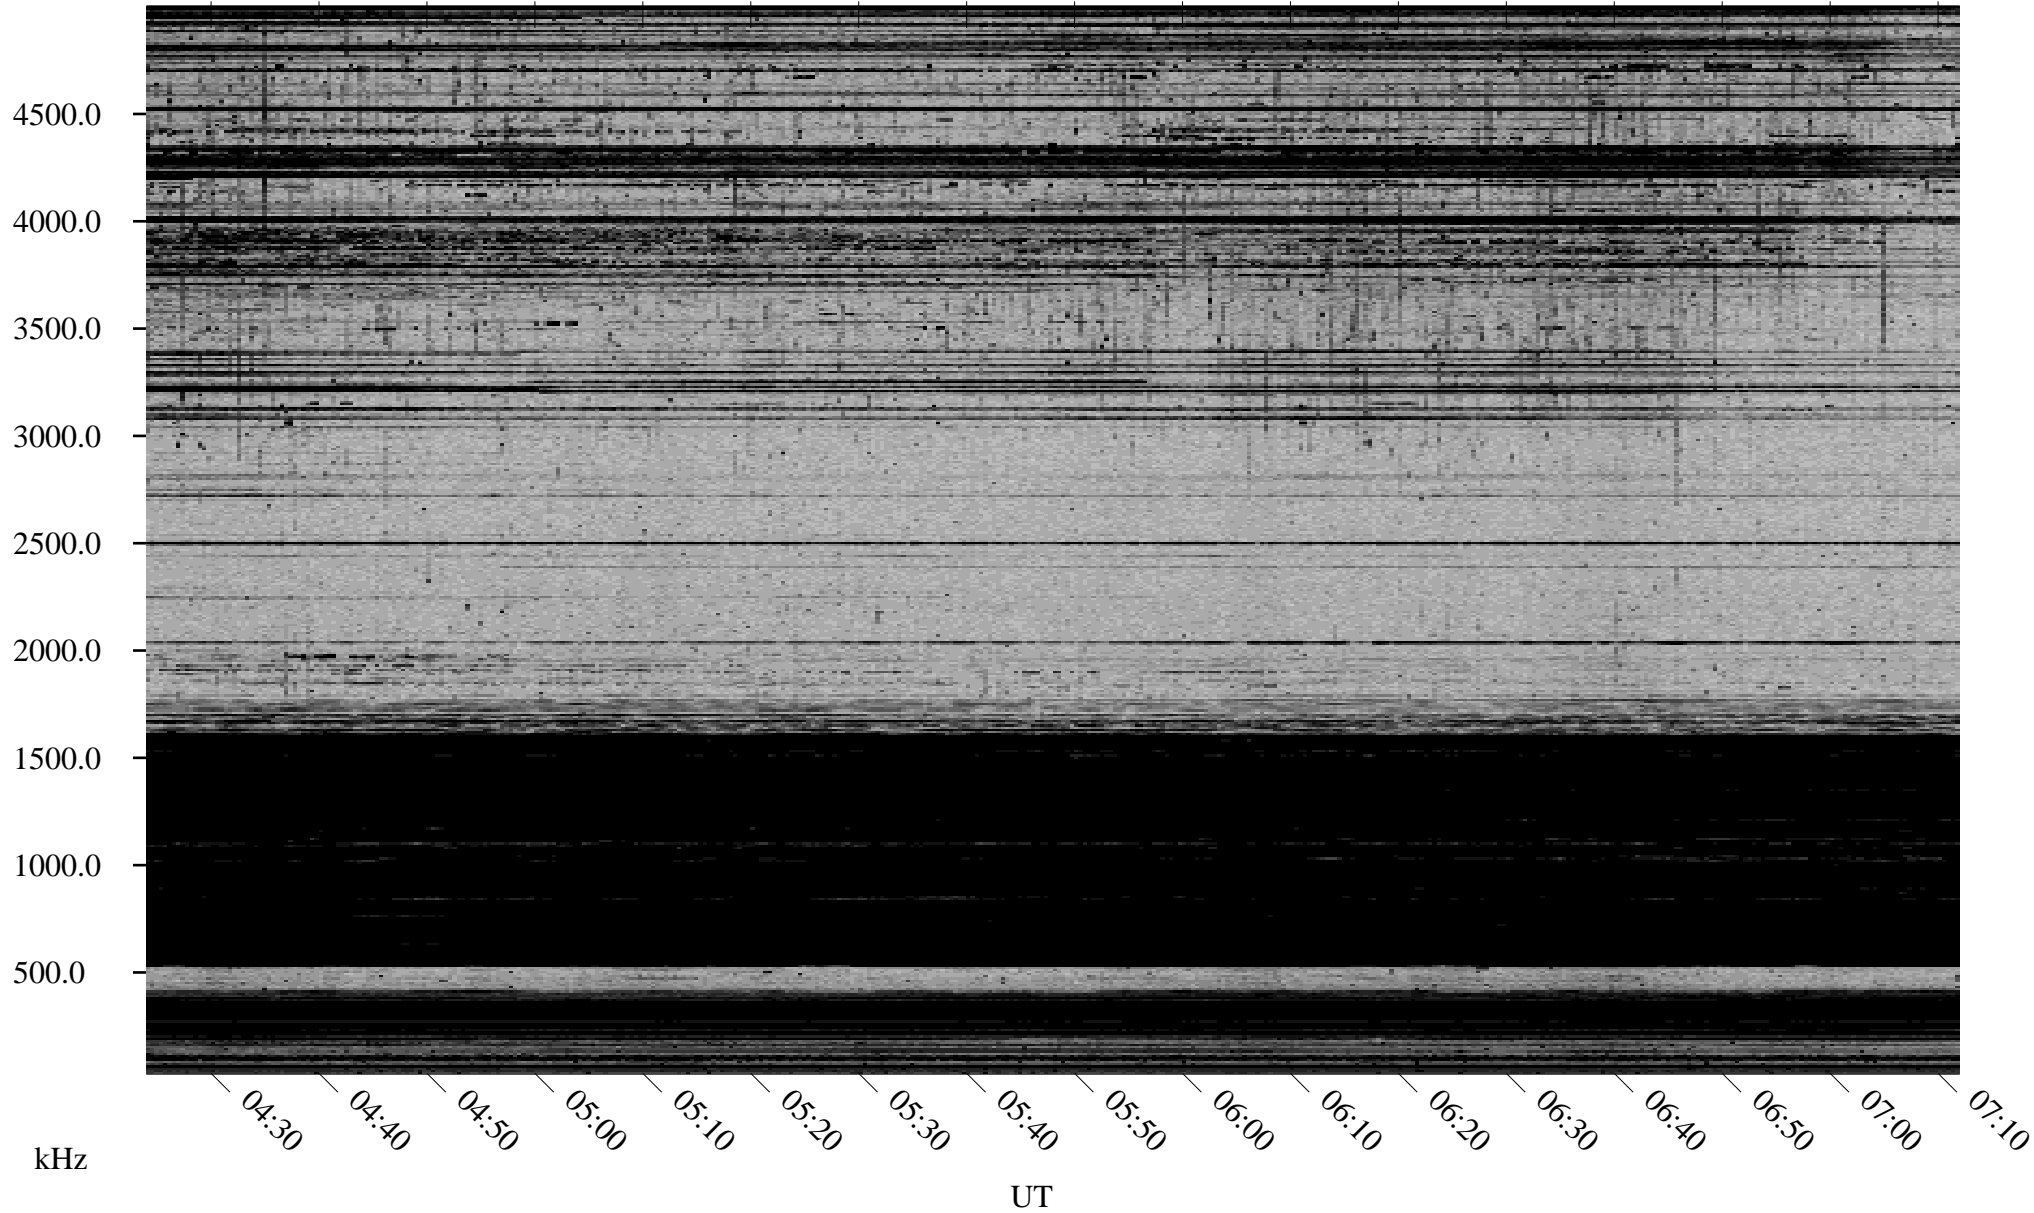

11/18/1998 Churchill, Manitoba

Linear Scale Black = 161 White = 15

ch98322l.r00m max_12

Page 1

11/18/1998 Churchill, Manitoba

Linear Scale Black = 161 White = 15

ch98322l.r00m max_12

Page 2

11/19/1998 Churchill, Manitoba

Linear Scale Black = 161 White = 15

ch98322l.r00m max_12

Page 3

11/19/1998 Churchill, Manitoba

Linear Scale Black = 161 White = 15

ch98322l.r00m max_12

Page 4

11/19/1998 Churchill, Manitoba

Linear Scale Black = 161 White = 15

ch98322l.r00m max_12

Page 5

11/19/1998 Churchill, Manitoba

Linear Scale Black = 161 White = 15

ch98322l.r00m max_12

Page 6

11/19/1998 Churchill, Manitoba

Linear Scale Black = 161 White = 15

ch98322l.r00m max_12

Page 7

11/19/1998 Churchill, Manitoba

Linear Scale Black = 161 White = 15

ch98322l.r00m max_12