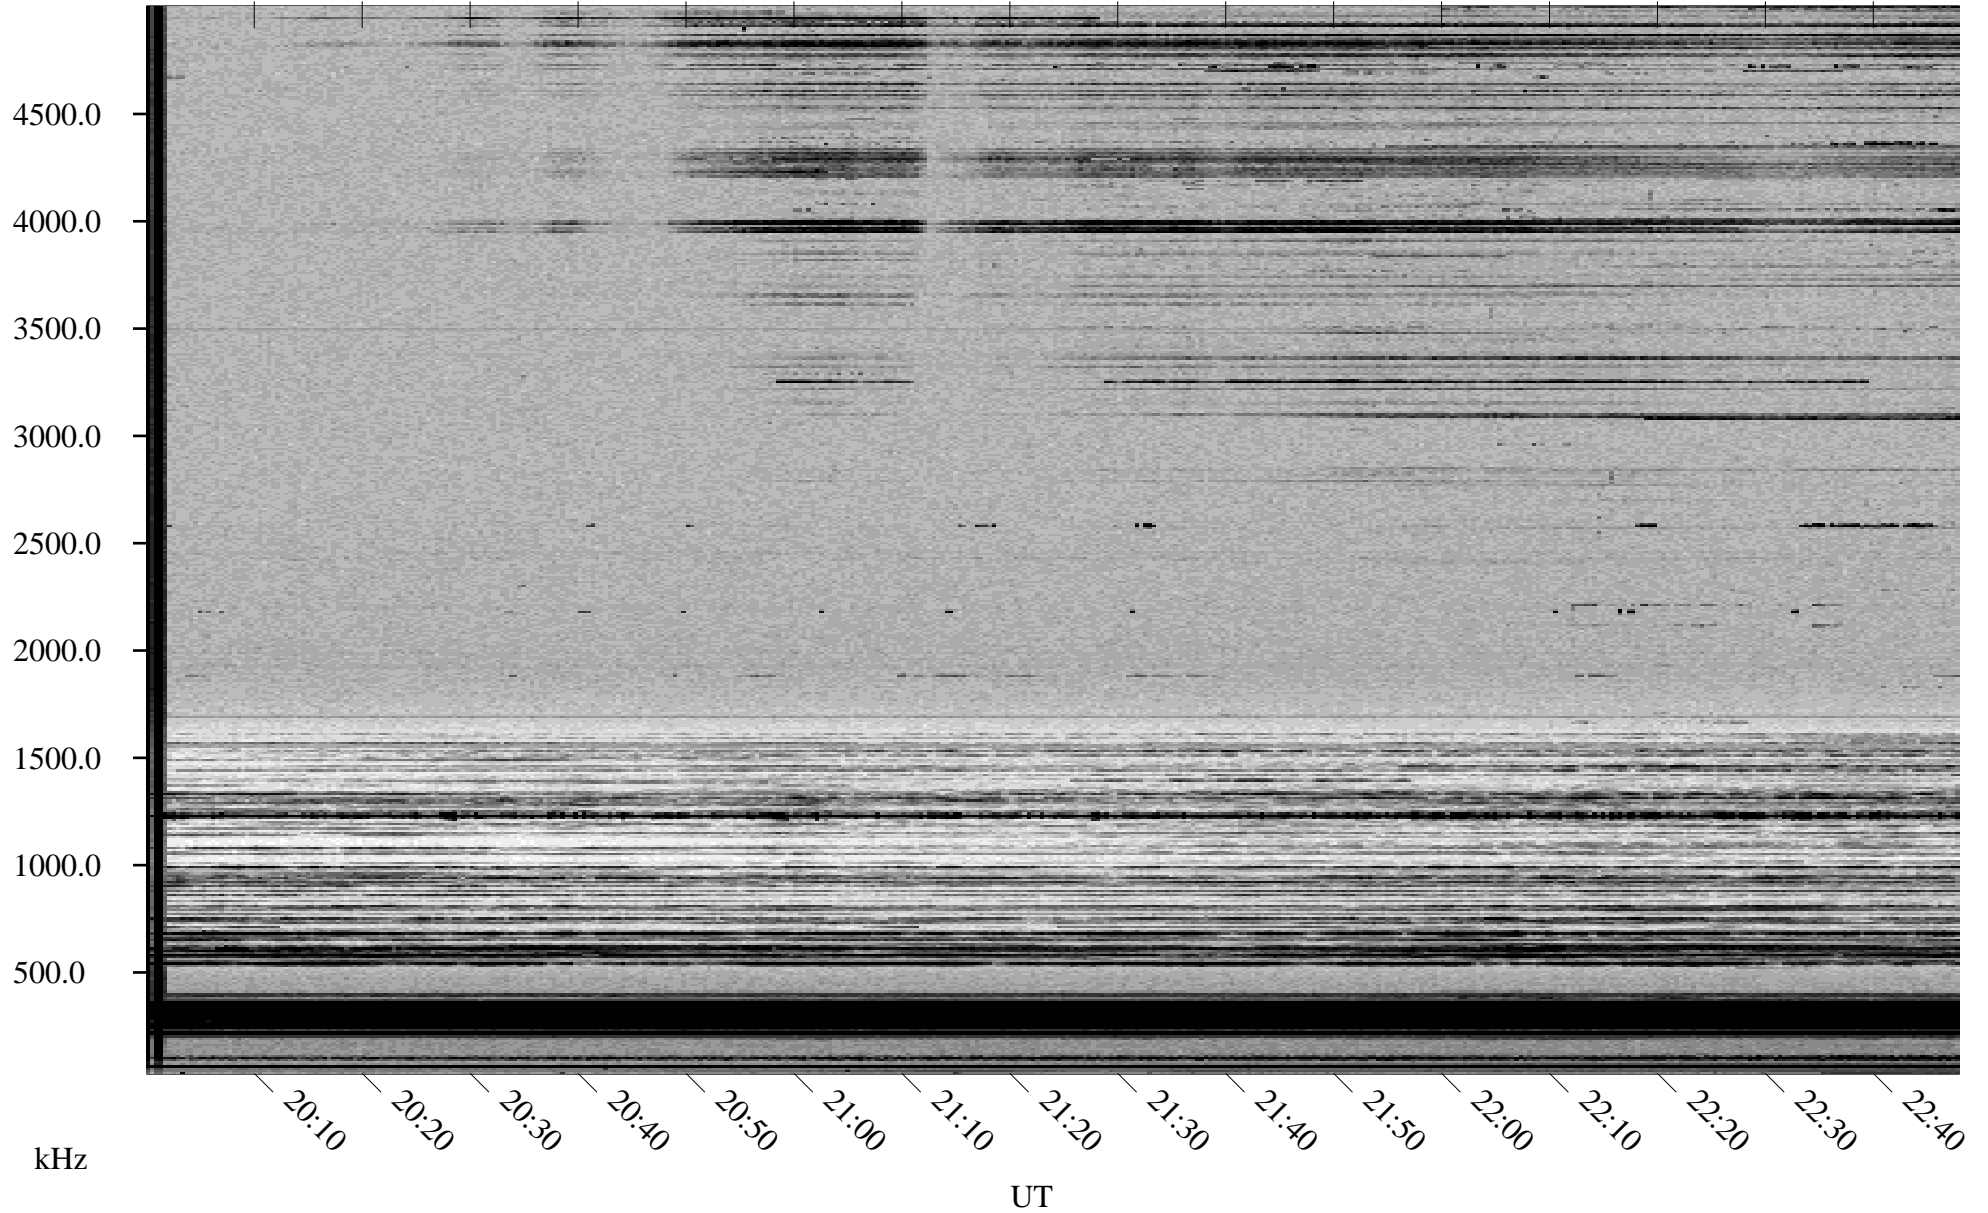

11/19/1998 Churchill, Manitoba

Linear Scale Black = 161 White = 15

ch983231.r00m max_12

Page 1

11/19/1998 Churchill, Manitoba

Linear Scale Black = 161 White = 15

ch98323l.r00m max_12

Page 2

11/20/1998 Churchill, Manitoba

Linear Scale Black = 161 White = 15

ch98323l.r00m max_12

Page 3

11/20/1998 Churchill, Manitoba

Linear Scale Black = 161 White = 15

ch983231.r00m max_12

Page 4

11/20/1998 Churchill, Manitoba

Linear Scale Black = 161 White = 15

ch98323l.r00m max_12

Page 5

11/20/1998 Churchill, Manitoba

Linear Scale Black = 161 White = 15

ch983231.r00m max_12

Page 6

11/20/1998 Churchill, Manitoba

Linear Scale Black = 161 White = 15

ch983231.r00m max_12

Page 7

11/20/1998 Churchill, Manitoba

Linear Scale Black = 161 White = 15

ch983231.r00m max_12