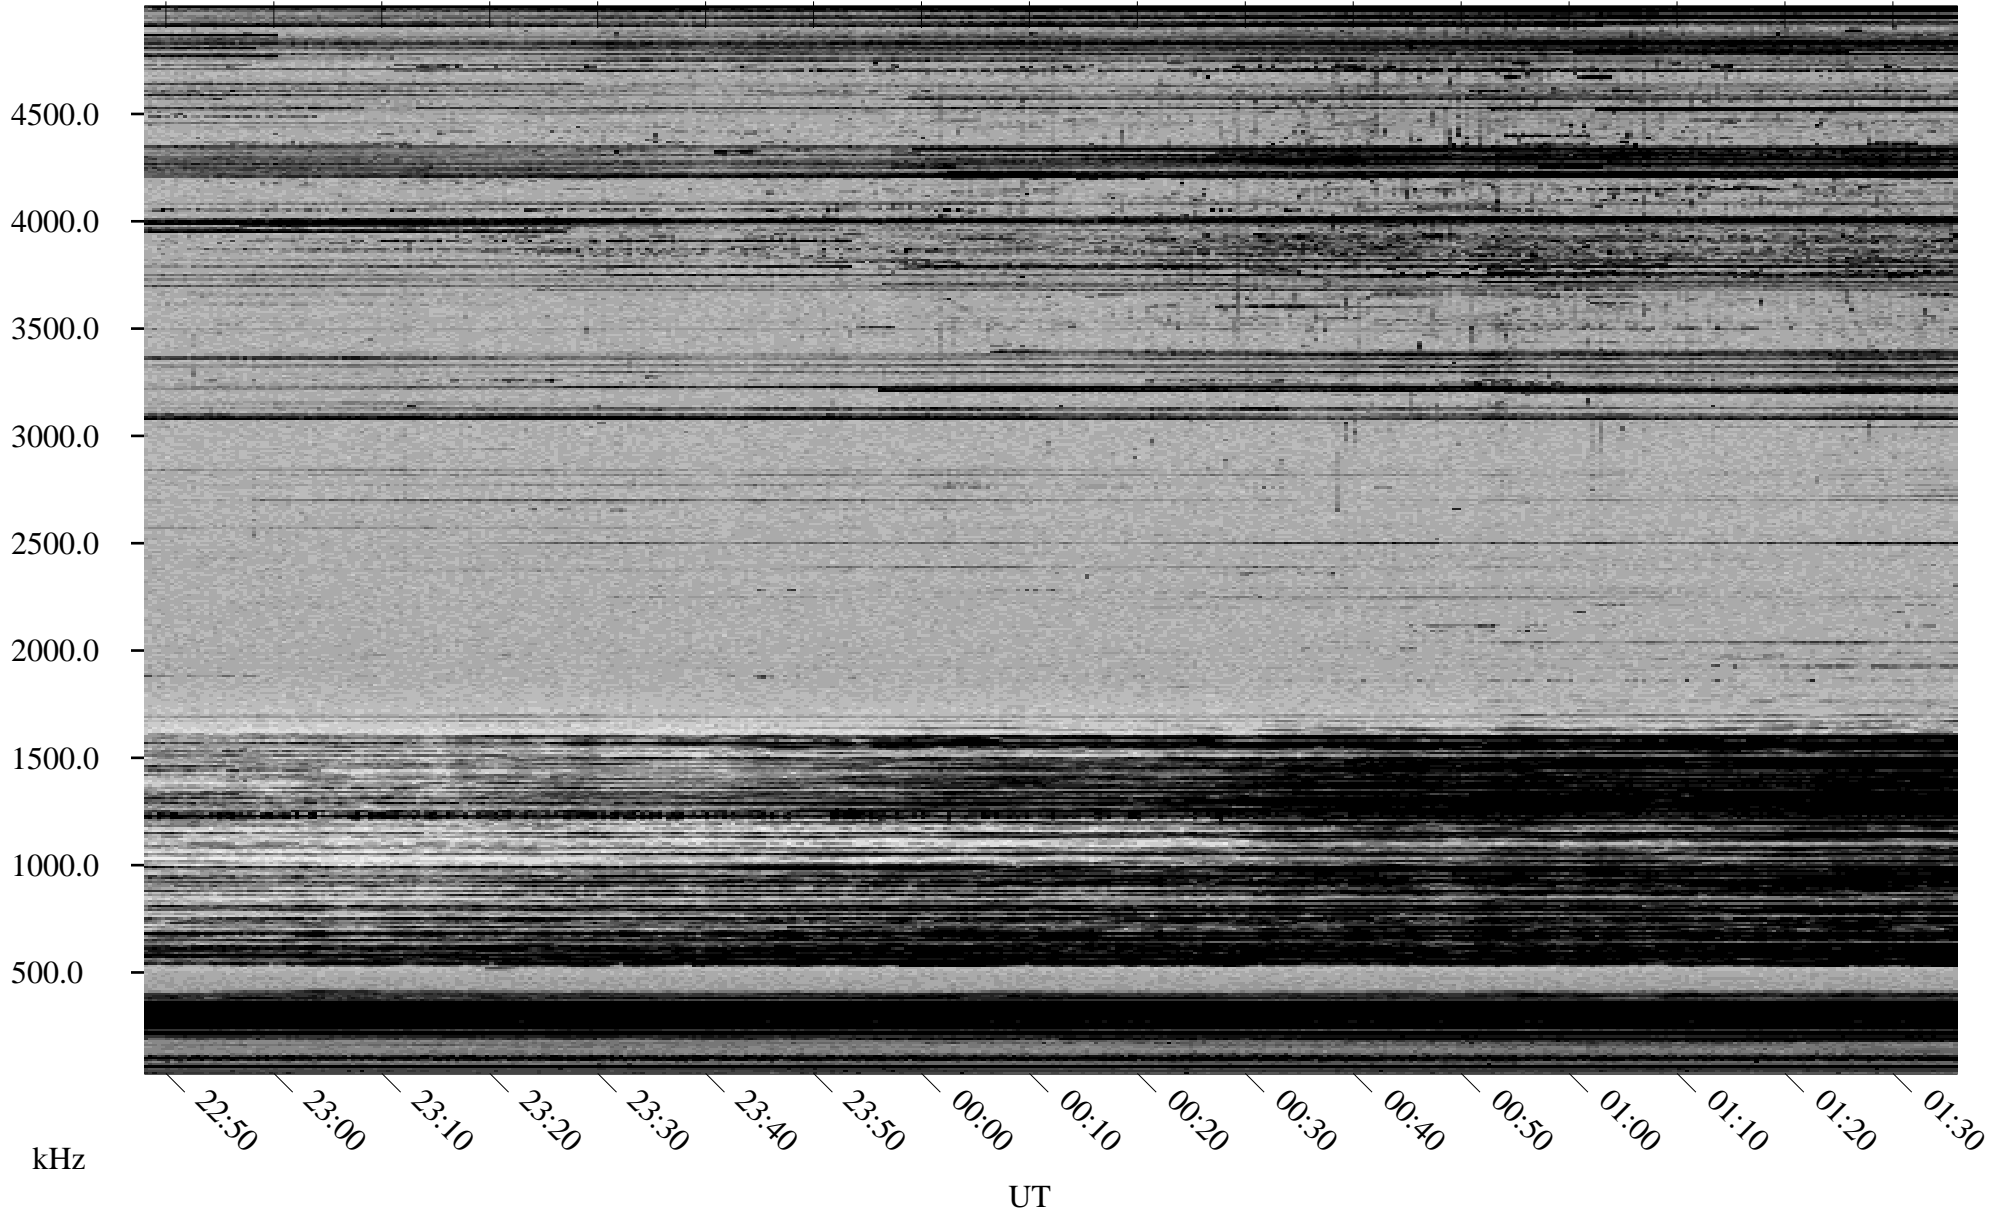

11/19/1998 Churchill, Manitoba

Linear Scale Black = 161 White = 15

ch983231.r00m max_12

Page 1

11/19/1998 Churchill, Manitoba

Linear Scale Black = 161 White = 15

ch98323l.r00m max_12

Page 2

11/20/1998 Churchill, Manitoba

Linear Scale Black = 161 White = 15

ch98323l.r00m max_12

Page 3

11/20/1998 Churchill, Manitoba

Linear Scale Black = 161 White = 15

ch983231.r00m max_12

Page 4

11/20/1998 Churchill, Manitoba

Linear Scale Black = 161 White = 15

ch98323l.r00m max_12

Page 5

11/20/1998 Churchill, Manitoba

Linear Scale Black = 161 White = 15

ch983231.r00m max_12

Page 6

11/20/1998 Churchill, Manitoba

Linear Scale Black = 161 White = 15

ch983231.r00m max_12

Page 7

11/20/1998 Churchill, Manitoba

Linear Scale Black = 161 White = 15

ch983231.r00m max_12