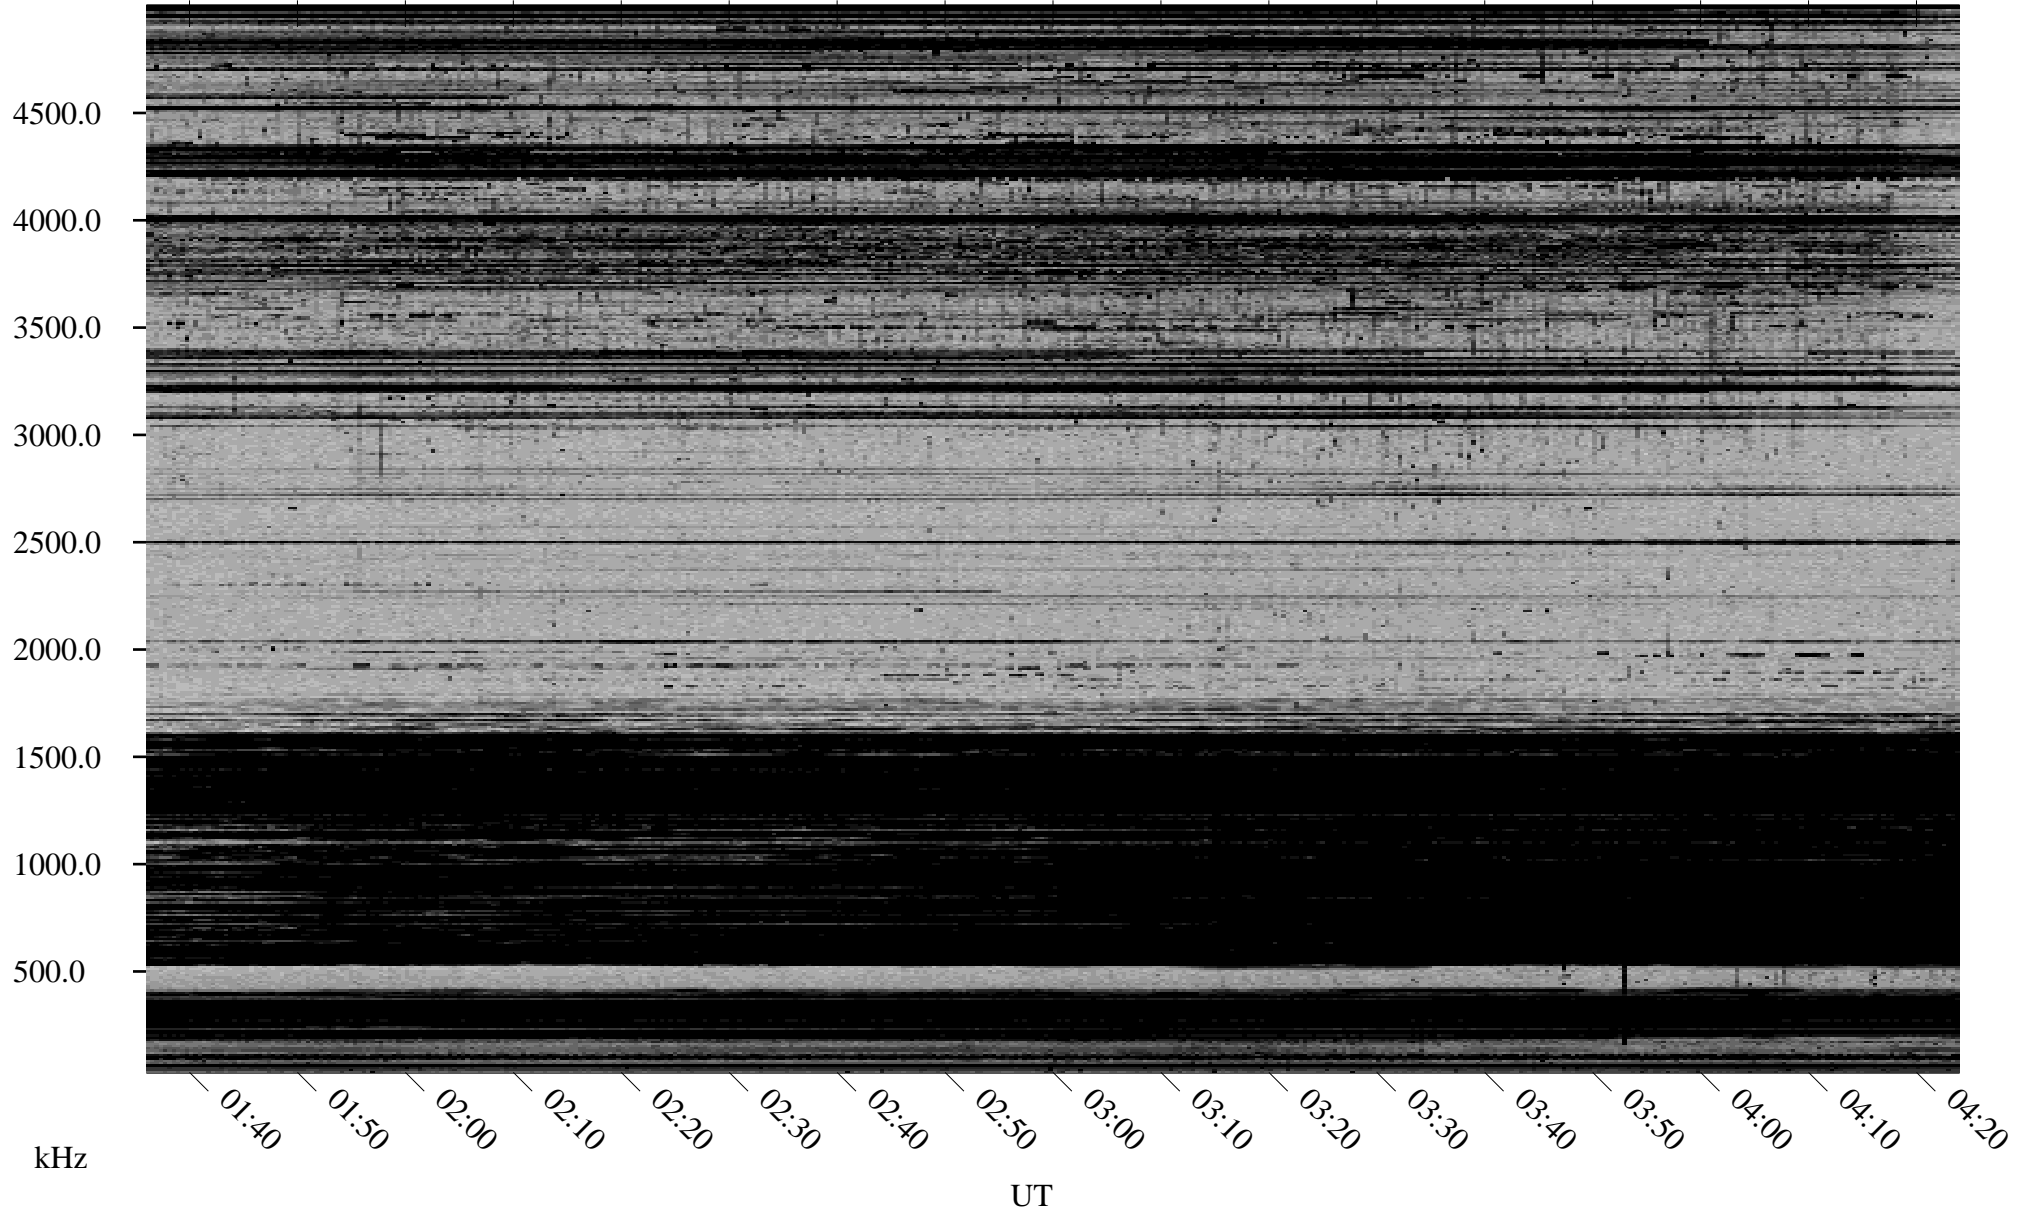

11/19/1998 Churchill, Manitoba

Linear Scale Black = 161 White = 15

ch983231.r00m max_12

Page 1

11/19/1998 Churchill, Manitoba

Linear Scale Black = 161 White = 15

ch98323l.r00m max_12

Page 2

11/20/1998 Churchill, Manitoba

Linear Scale Black = 161 White = 15

ch98323l.r00m max_12

Page 3

11/20/1998 Churchill, Manitoba

Linear Scale Black = 161 White = 15

ch983231.r00m max_12

Page 4

11/20/1998 Churchill, Manitoba

Linear Scale Black = 161 White = 15

ch98323l.r00m max_12

Page 5

11/20/1998 Churchill, Manitoba

Linear Scale Black = 161 White = 15

ch983231.r00m max_12

Page 6

11/20/1998 Churchill, Manitoba

Linear Scale Black = 161 White = 15

ch983231.r00m max_12

Page 7

11/20/1998 Churchill, Manitoba

Linear Scale Black = 161 White = 15

ch983231.r00m max_12