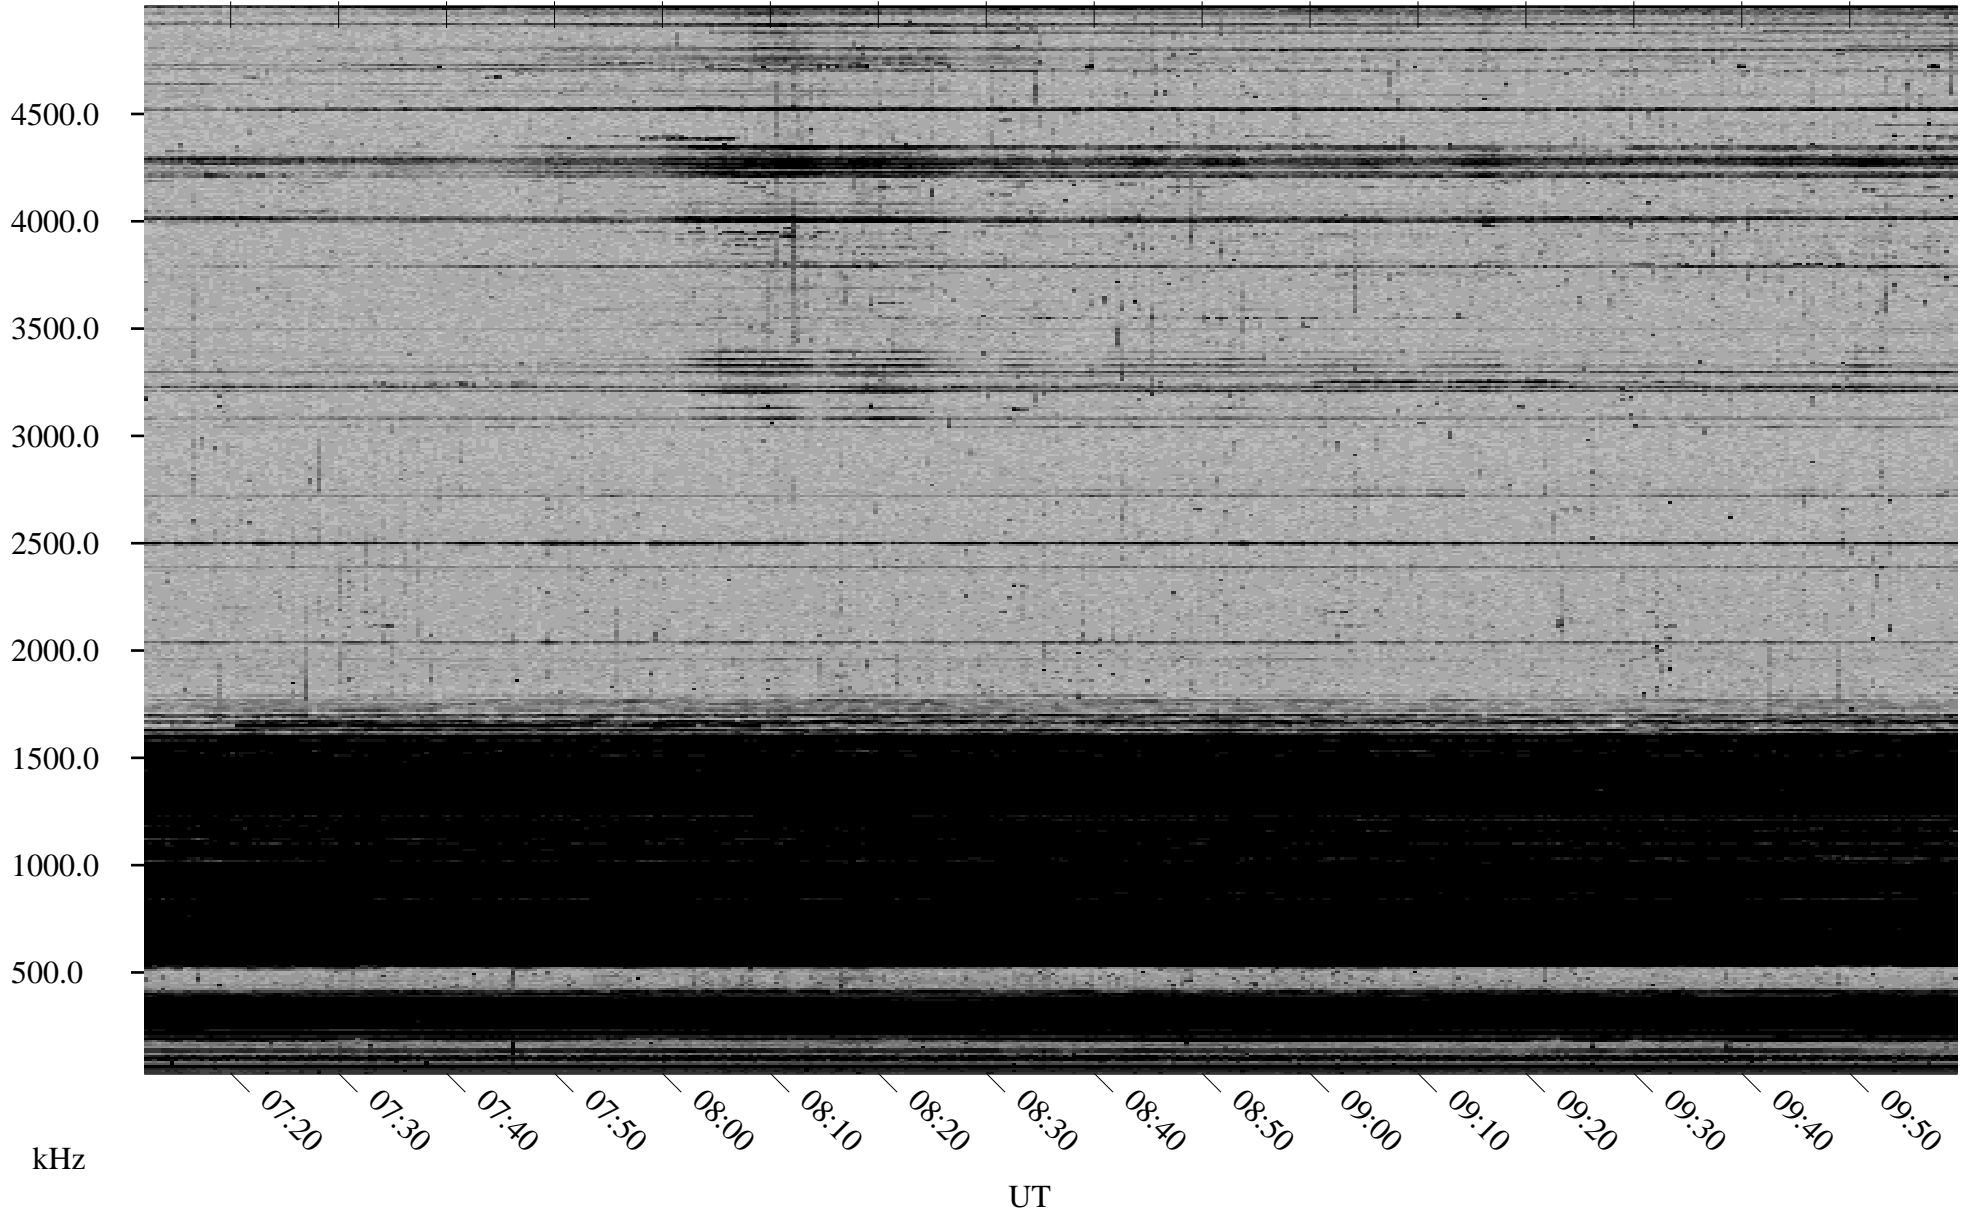

11/19/1998 Churchill, Manitoba

Linear Scale Black = 161 White = 15

ch983231.r00m max_12

Page 1

11/19/1998 Churchill, Manitoba

Linear Scale Black = 161 White = 15

ch98323l.r00m max_12

Page 2

11/20/1998 Churchill, Manitoba

Linear Scale Black = 161 White = 15

ch98323l.r00m max_12

Page 3

11/20/1998 Churchill, Manitoba

Linear Scale Black = 161 White = 15

ch983231.r00m max_12

Page 4

11/20/1998 Churchill, Manitoba

Linear Scale Black = 161 White = 15

ch98323l.r00m max_12

Page 5

11/20/1998 Churchill, Manitoba

Linear Scale Black = 161 White = 15

ch983231.r00m max_12

Page 6

11/20/1998 Churchill, Manitoba

Linear Scale Black = 161 White = 15

ch983231.r00m max_12

Page 7

11/20/1998 Churchill, Manitoba

Linear Scale Black = 161 White = 15

ch983231.r00m max_12