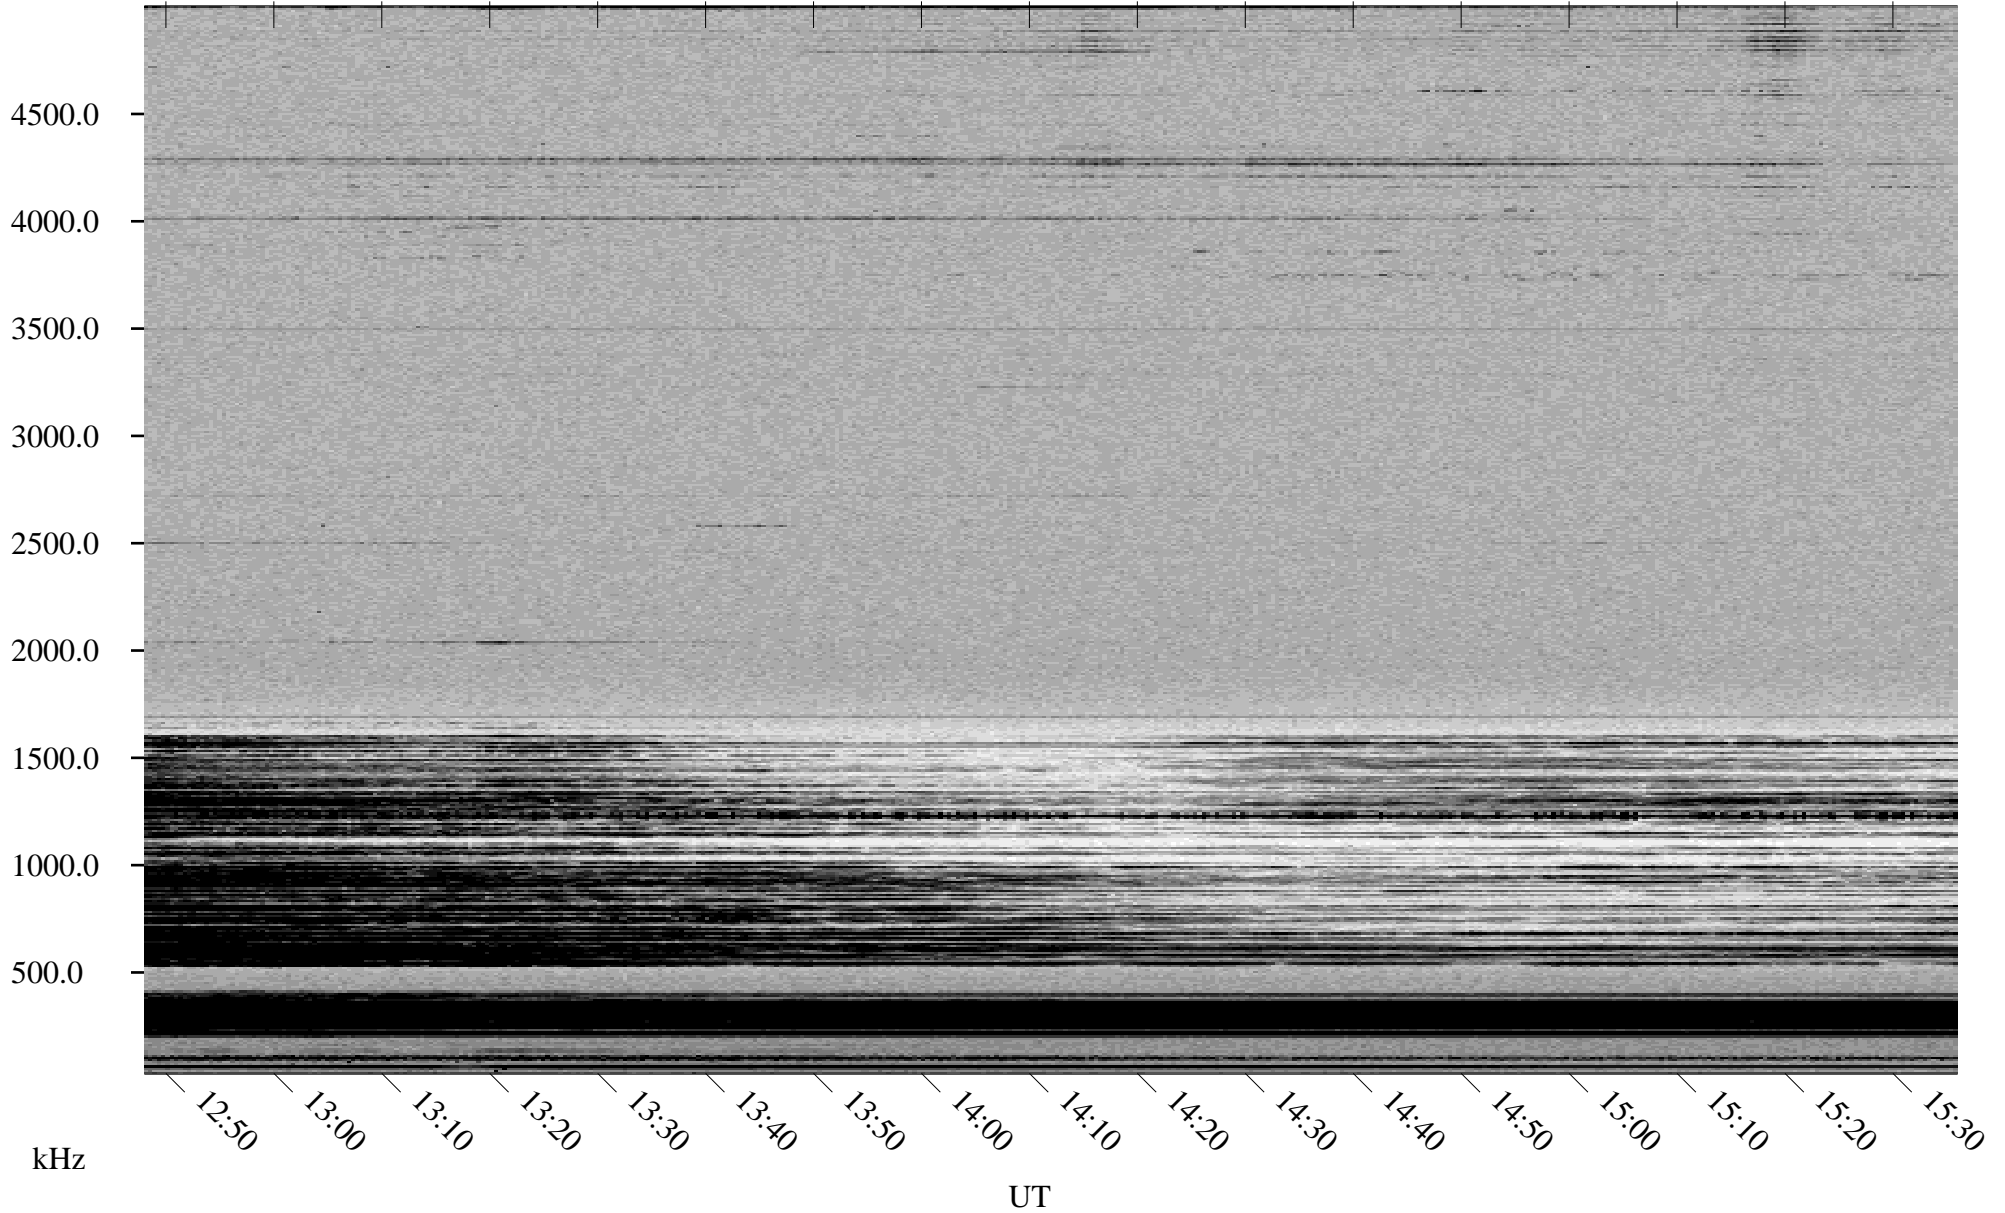

11/19/1998 Churchill, Manitoba

Linear Scale Black = 161 White = 15

ch983231.r00m max_12

Page 1

11/19/1998 Churchill, Manitoba

Linear Scale Black = 161 White = 15

ch98323l.r00m max_12

Page 2

11/20/1998 Churchill, Manitoba

Linear Scale Black = 161 White = 15

ch98323l.r00m max_12

Page 3

11/20/1998 Churchill, Manitoba

Linear Scale Black = 161 White = 15

ch983231.r00m max_12

Page 4

11/20/1998 Churchill, Manitoba

Linear Scale Black = 161 White = 15

ch98323l.r00m max_12

Page 5

11/20/1998 Churchill, Manitoba

Linear Scale Black = 161 White = 15

ch983231.r00m max_12

Page 6

11/20/1998 Churchill, Manitoba

Linear Scale Black = 161 White = 15

ch983231.r00m max_12

Page 7

11/20/1998 Churchill, Manitoba

Linear Scale Black = 161 White = 15

ch983231.r00m max_12