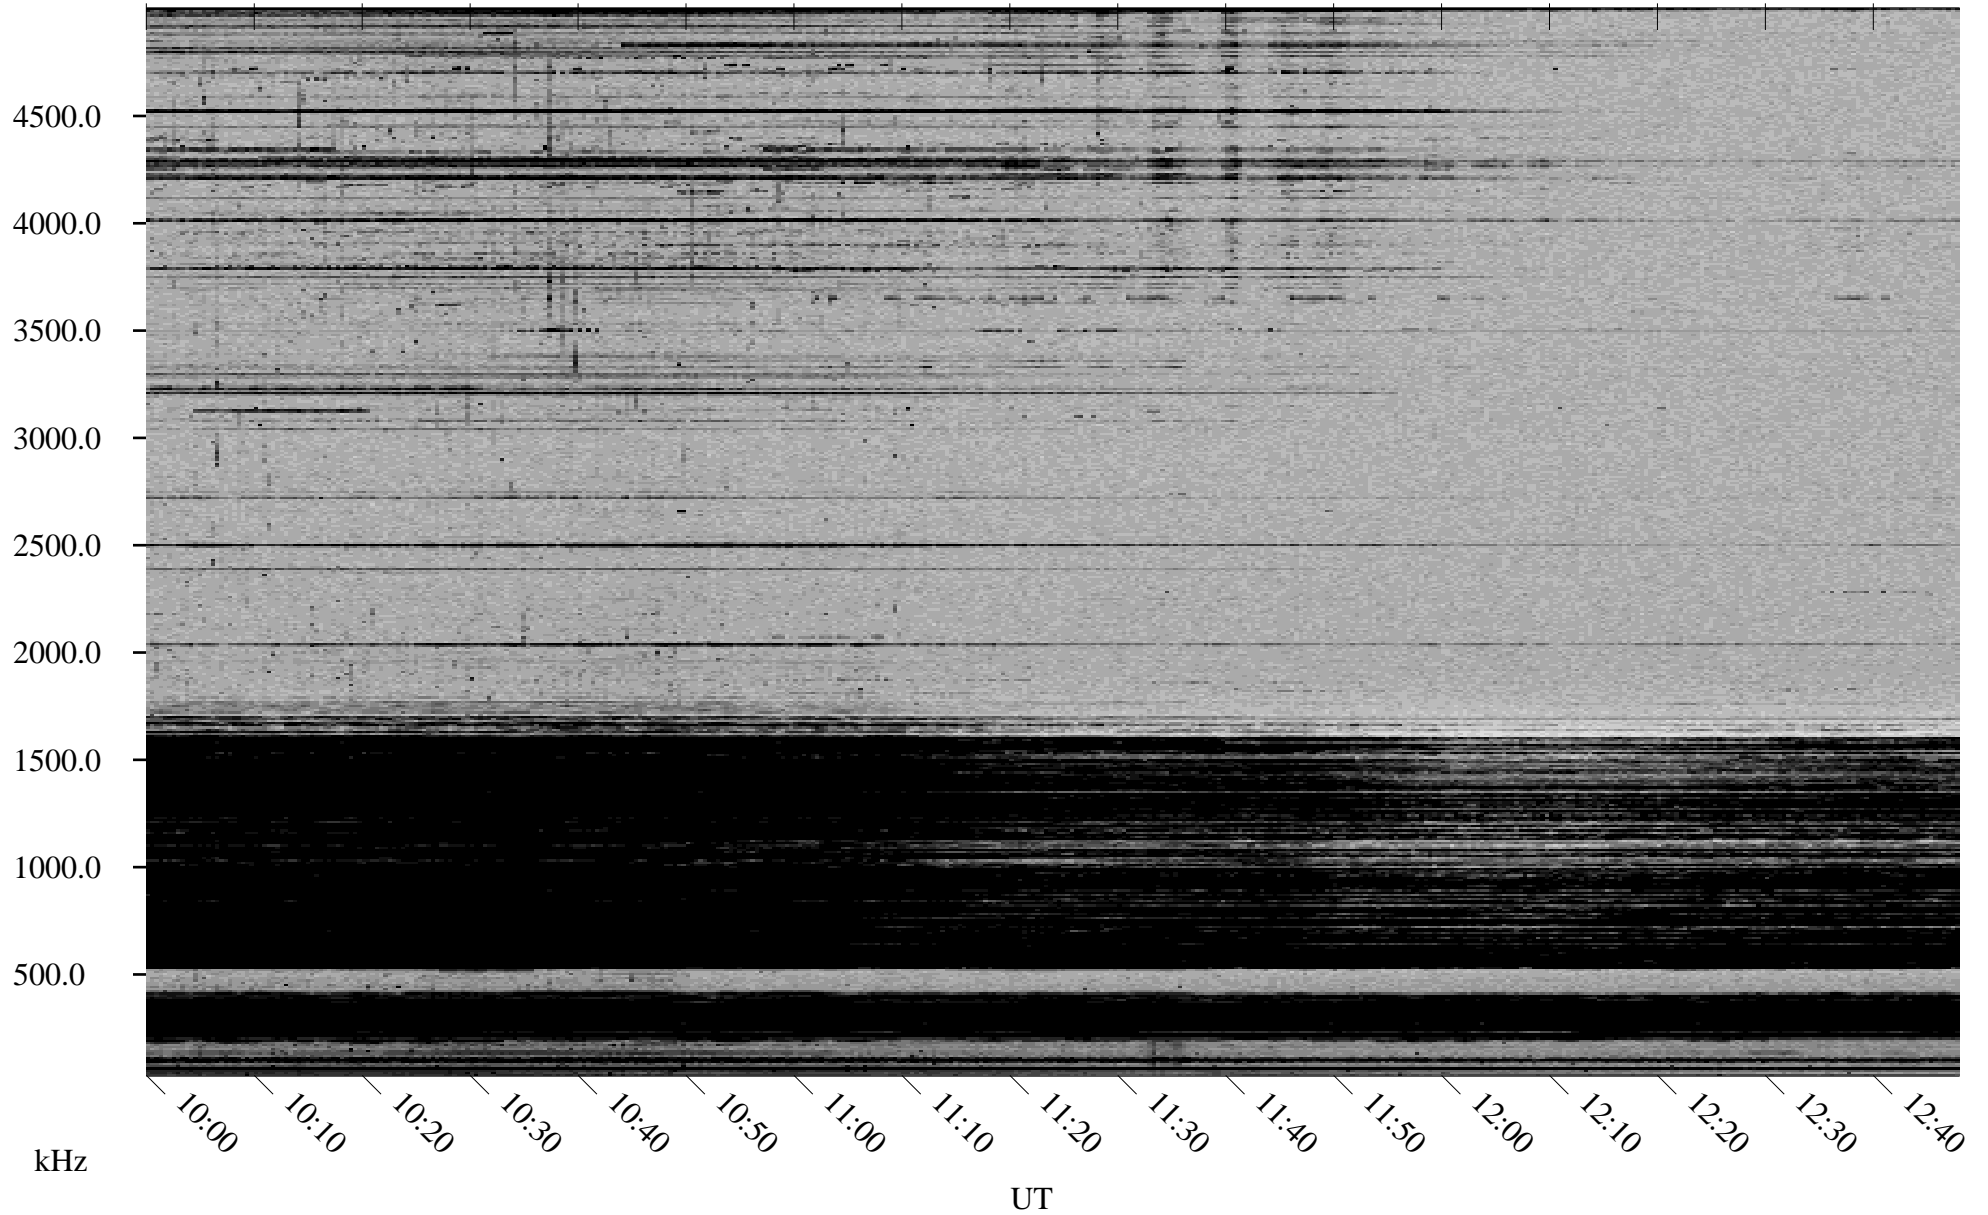

11/19/1998 Churchill, Manitoba

Linear Scale Black = 161 White = 15

ch983231.r00m max_12

Page 1

11/19/1998 Churchill, Manitoba

Linear Scale Black = 161 White = 15

ch98323l.r00m max_12

Page 2

11/20/1998 Churchill, Manitoba

Linear Scale Black = 161 White = 15

ch98323l.r00m max_12

Page 3

11/20/1998 Churchill, Manitoba

Linear Scale Black = 161 White = 15

ch983231.r00m max_12

Page 4

11/20/1998 Churchill, Manitoba

Linear Scale Black = 161 White = 15

ch98323l.r00m max_12

Page 5

11/20/1998 Churchill, Manitoba

Linear Scale Black = 161 White = 15

ch983231.r00m max_12

Page 6

11/20/1998 Churchill, Manitoba

Linear Scale Black = 161 White = 15

ch983231.r00m max_12

Page 7

11/20/1998 Churchill, Manitoba

Linear Scale Black = 161 White = 15

ch983231.r00m max_12