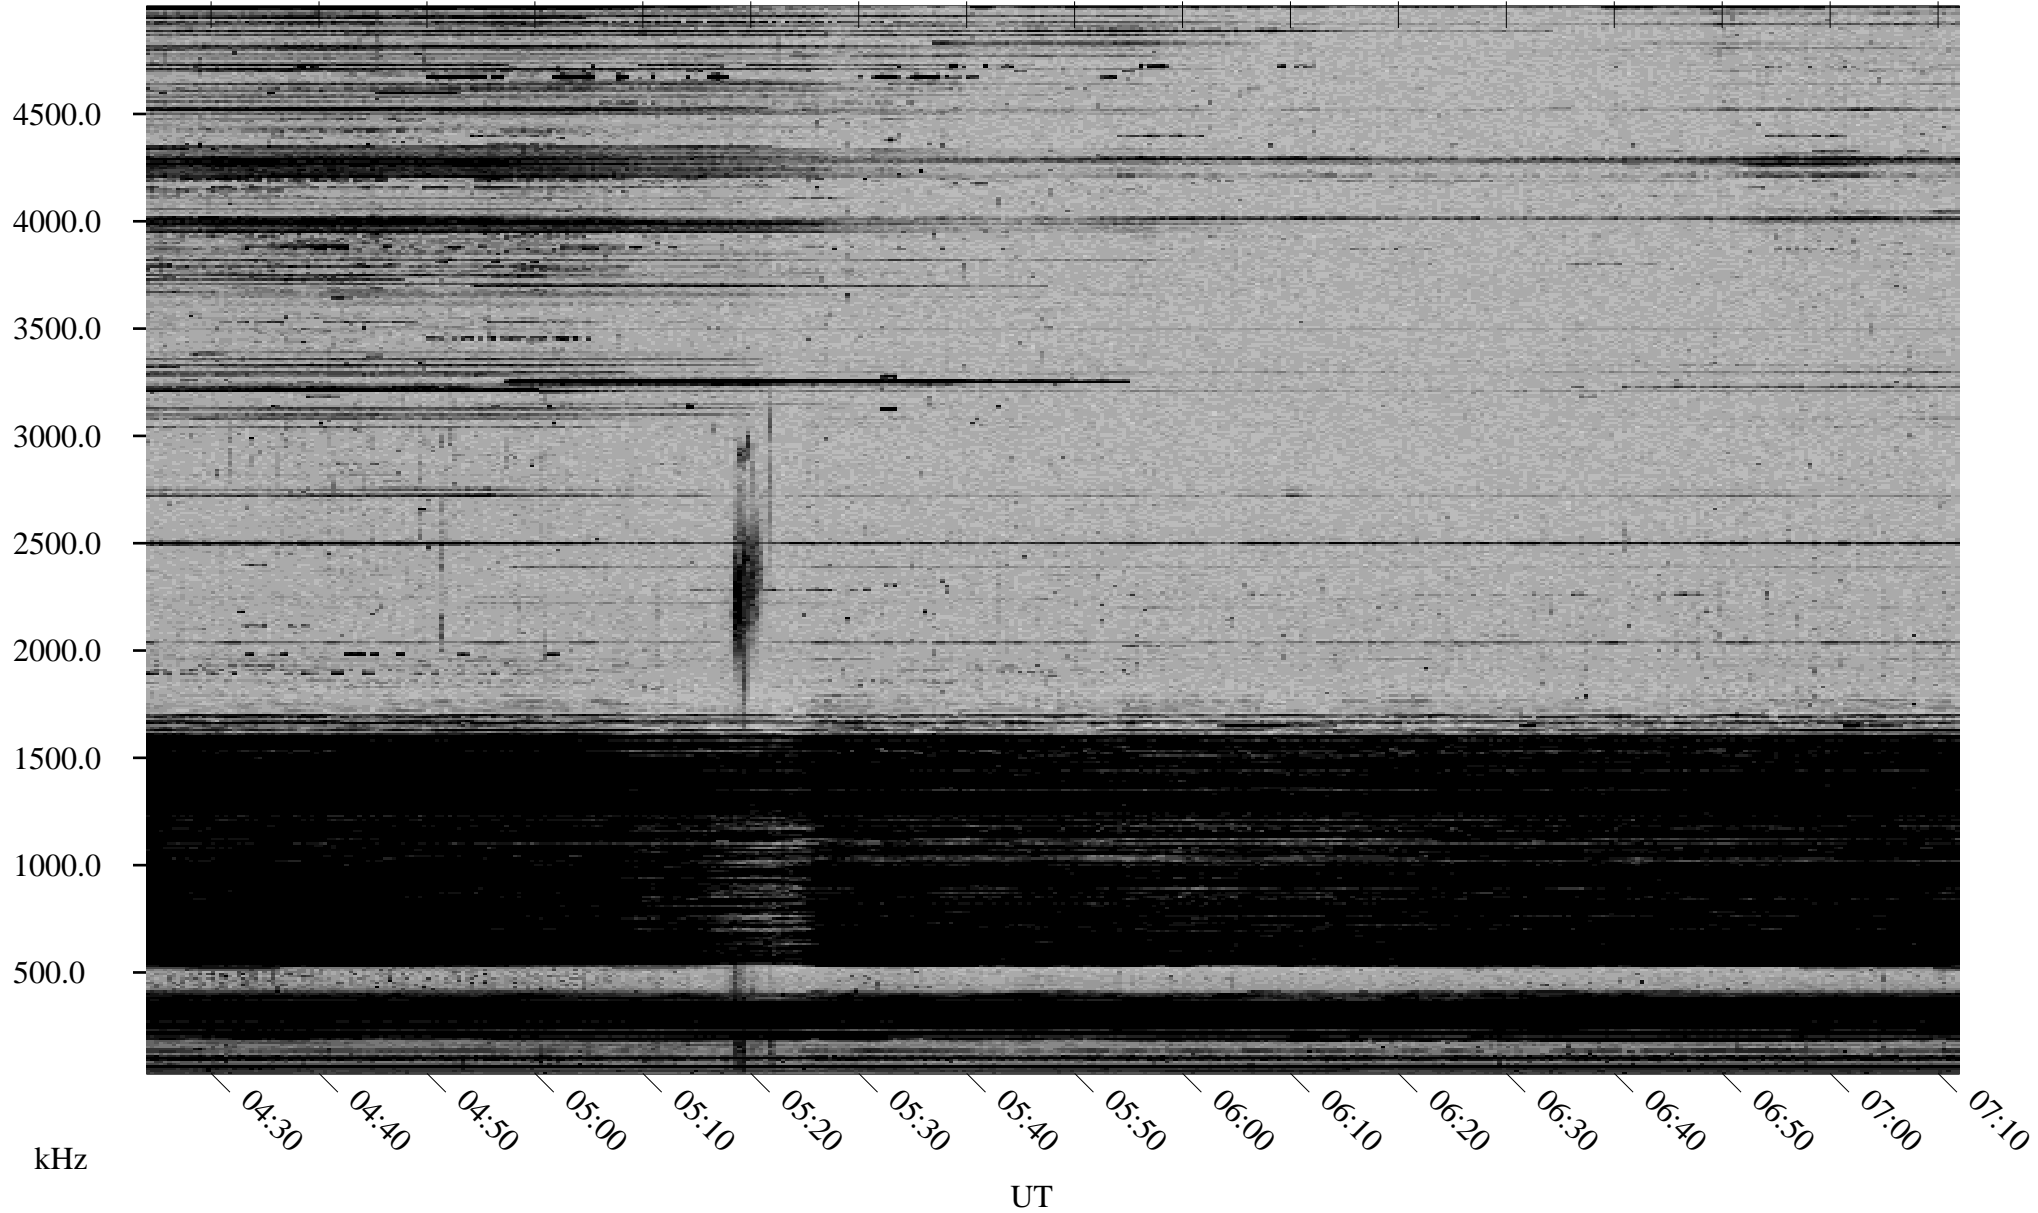

11/19/1998 Churchill, Manitoba

Linear Scale Black = 161 White = 15

ch983231.r00m max_12

Page 1

11/19/1998 Churchill, Manitoba

Linear Scale Black = 161 White = 15

ch98323l.r00m max_12

Page 2

11/20/1998 Churchill, Manitoba

Linear Scale Black = 161 White = 15

ch98323l.r00m max_12

Page 3

11/20/1998 Churchill, Manitoba

Linear Scale Black = 161 White = 15

ch983231.r00m max_12

Page 4

11/20/1998 Churchill, Manitoba

Linear Scale Black = 161 White = 15

ch98323l.r00m max_12

Page 5

11/20/1998 Churchill, Manitoba

Linear Scale Black = 161 White = 15

ch983231.r00m max_12

Page 6

11/20/1998 Churchill, Manitoba

Linear Scale Black = 161 White = 15

ch983231.r00m max_12

Page 7

11/20/1998 Churchill, Manitoba

Linear Scale Black = 161 White = 15

ch983231.r00m max_12