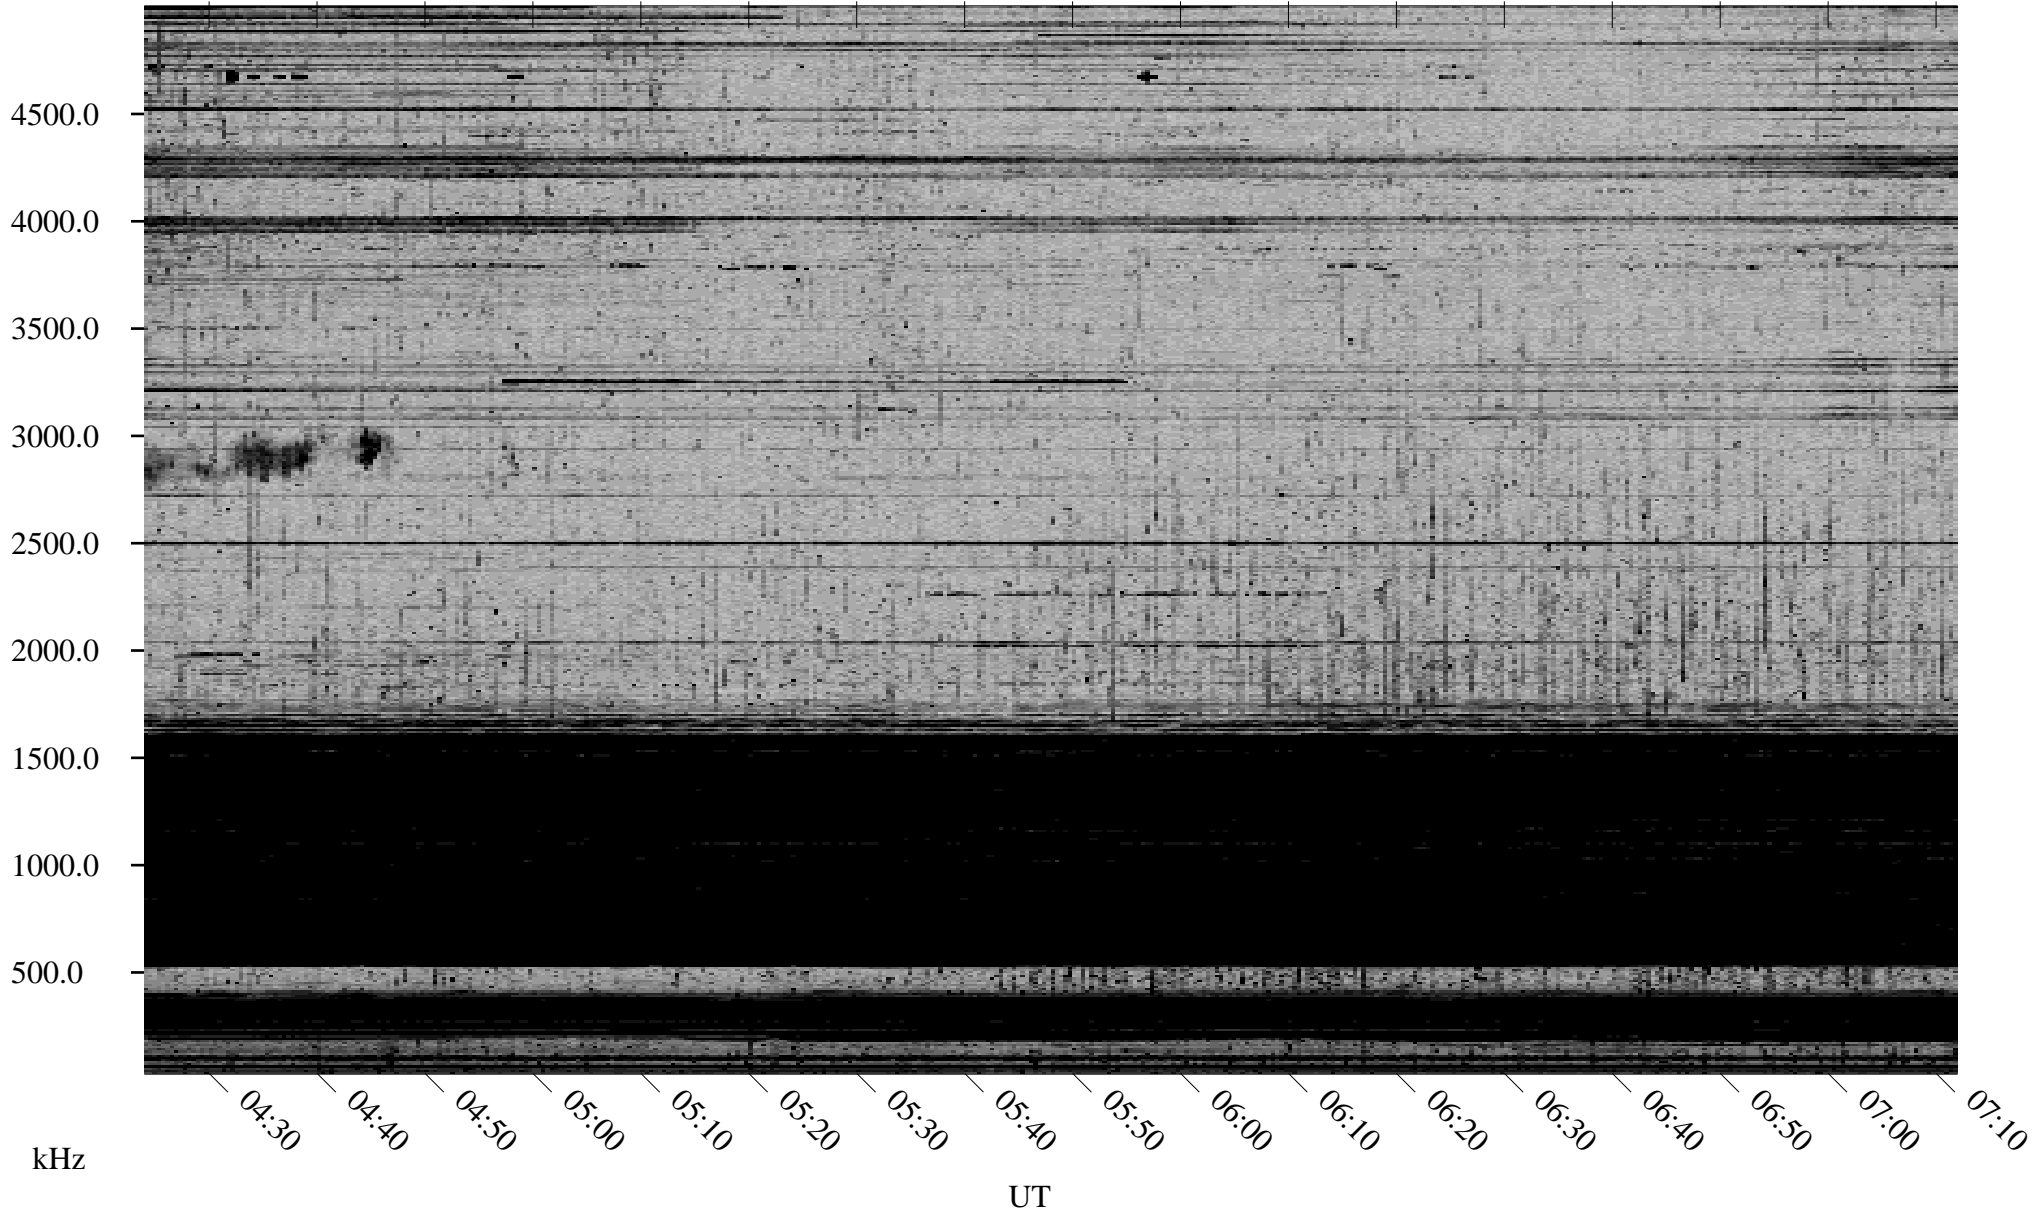

11/20/1998 Churchill, Manitoba

Linear Scale Black = 161 White = 15

ch98324l.r00m max_12

Page 1

11/20/1998 Churchill, Manitoba

Linear Scale Black = 161 White = 15

ch98324l.r00m max_12

Page 2

11/21/1998 Churchill, Manitoba

Linear Scale Black = 161 White = 15

ch98324l.r00m max_12

Page 3

11/21/1998 Churchill, Manitoba

Linear Scale Black = 161 White = 15

ch98324l.r00m max_12

Page 4

11/21/1998 Churchill, Manitoba

Linear Scale Black = 161 White = 15

ch98324l.r00m max_12

11/21/1998 Churchill, Manitoba

Linear Scale Black = 161 White = 15

ch98324l.r00m max_12

Page 6

11/21/1998 Churchill, Manitoba

Linear Scale Black = 161 White = 15

ch98324l.r00m max_12

Page 7

11/21/1998 Churchill, Manitoba

Linear Scale Black = 161 White = 15

ch98324l.r00m max_12