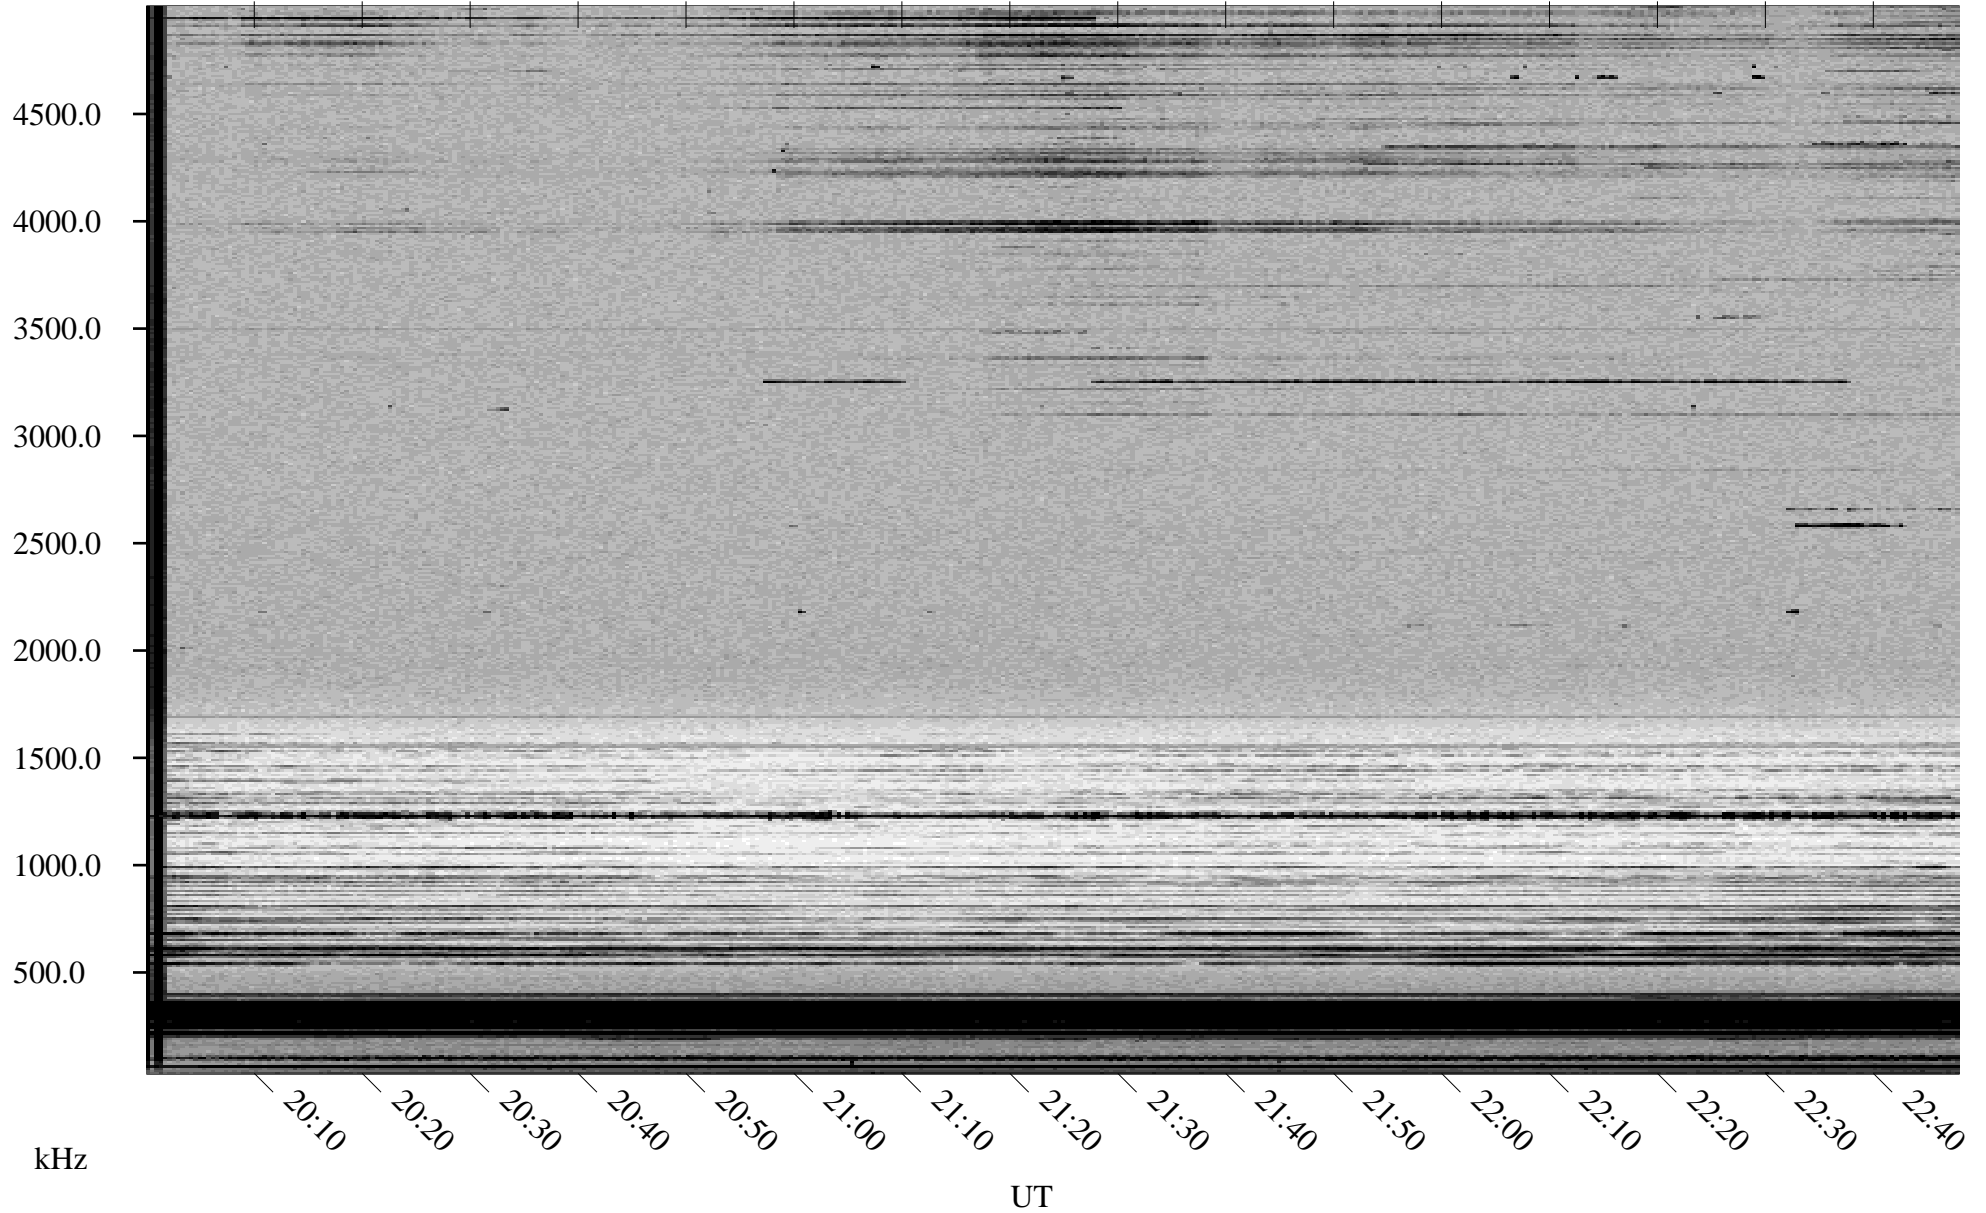

11/20/1998 Churchill, Manitoba

Linear Scale Black = 161 White = 15

ch98324l.r00m max_12

Page 1

11/20/1998 Churchill, Manitoba

Linear Scale Black = 161 White = 15

ch98324l.r00m max_12

Page 2

11/21/1998 Churchill, Manitoba

Linear Scale Black = 161 White = 15

ch98324l.r00m max_12

Page 3

11/21/1998 Churchill, Manitoba

Linear Scale Black = 161 White = 15

ch98324l.r00m max_12

Page 4

11/21/1998 Churchill, Manitoba

Linear Scale Black = 161 White = 15

ch98324l.r00m max_12

11/21/1998 Churchill, Manitoba

Linear Scale Black = 161 White = 15

ch98324l.r00m max_12

Page 6

11/21/1998 Churchill, Manitoba

Linear Scale Black = 161 White = 15

ch98324l.r00m max_12

Page 7

11/21/1998 Churchill, Manitoba

Linear Scale Black = 161 White = 15

ch98324l.r00m max_12