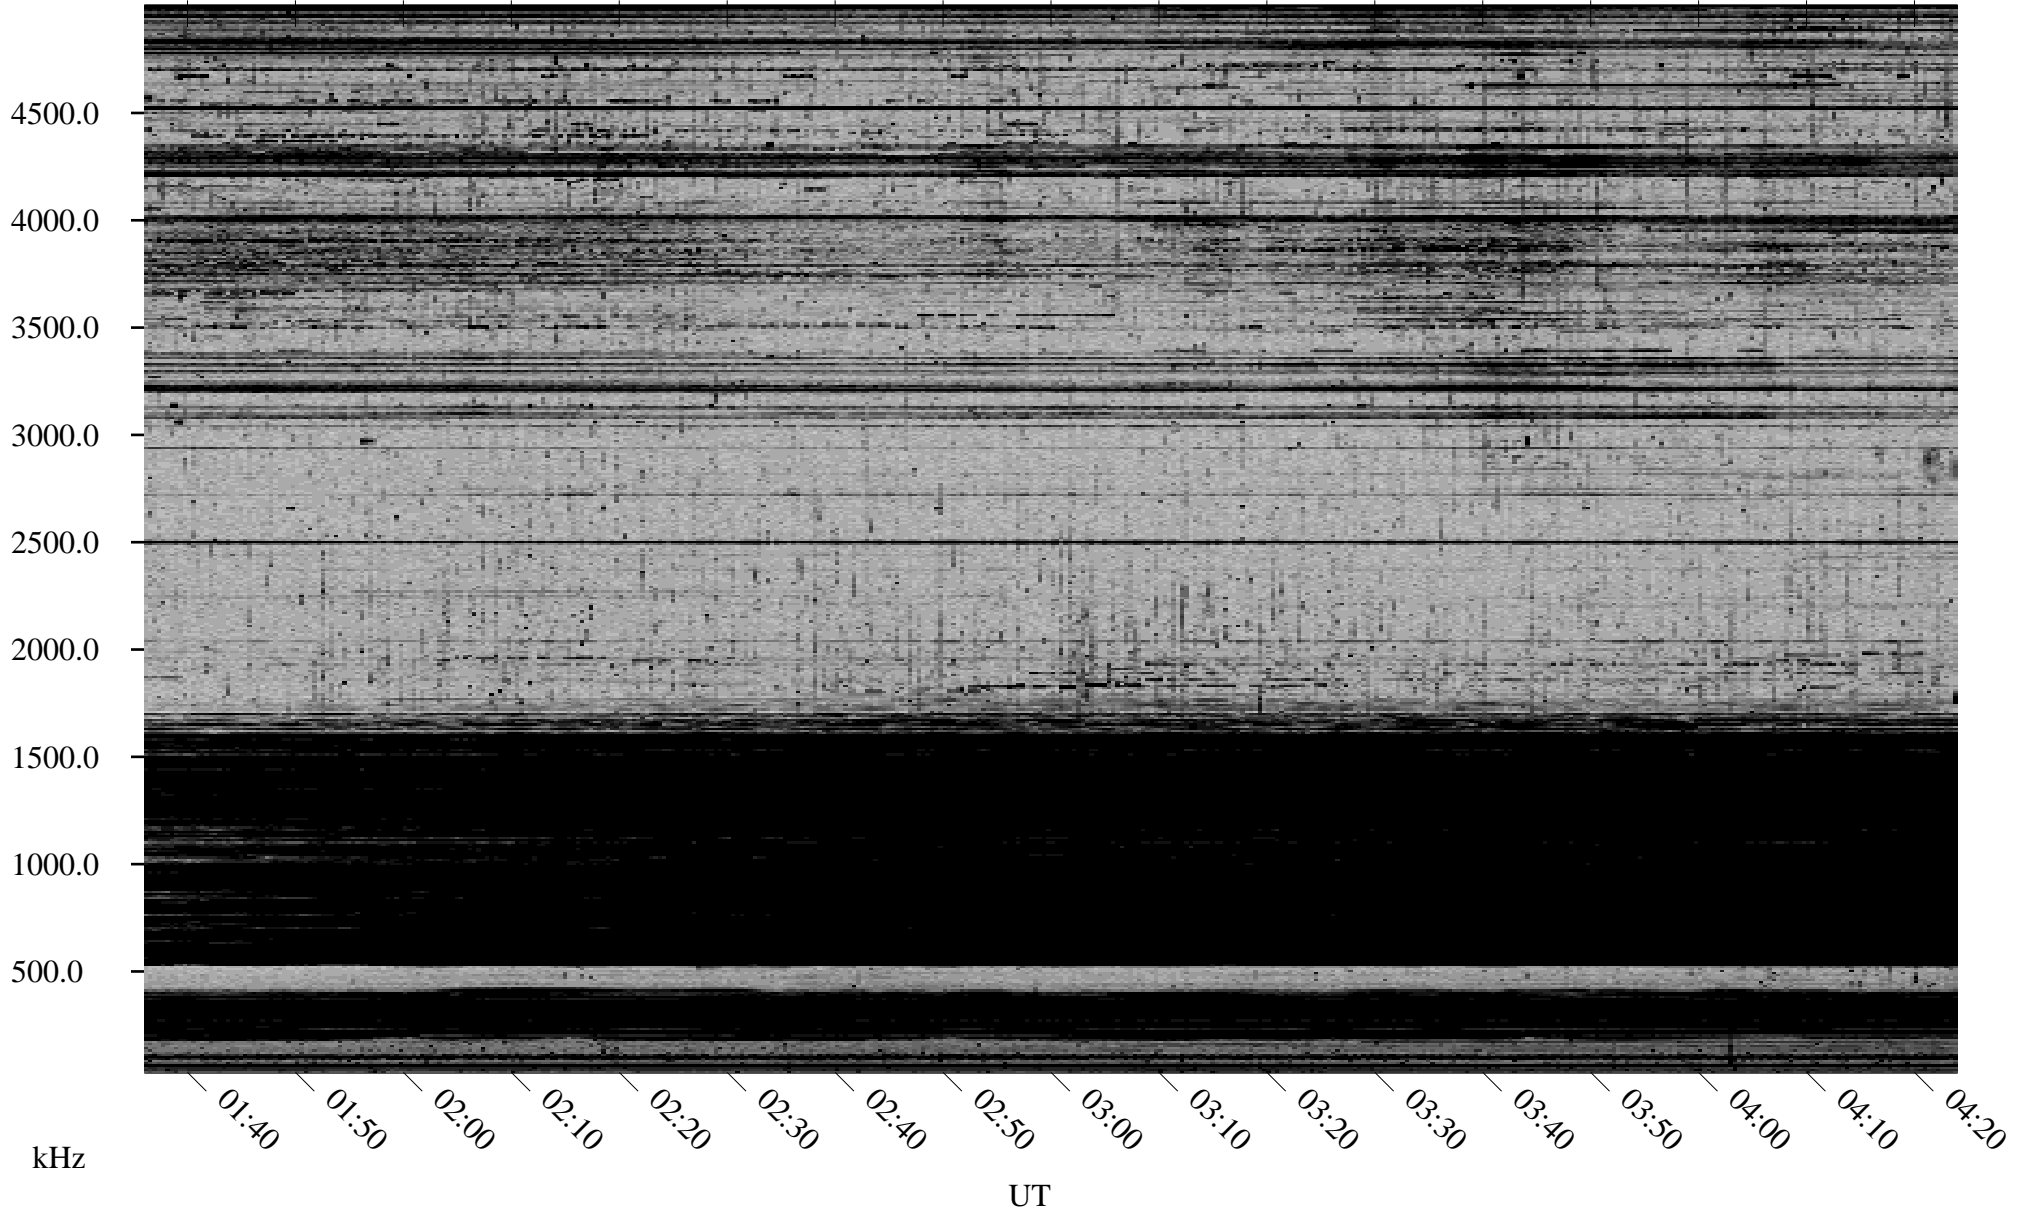

11/20/1998 Churchill, Manitoba

Linear Scale Black = 161 White = 15

ch98324l.r00m max_12

Page 1

11/20/1998 Churchill, Manitoba

Linear Scale Black = 161 White = 15

ch98324l.r00m max_12

Page 2

11/21/1998 Churchill, Manitoba

Linear Scale Black = 161 White = 15

ch98324l.r00m max_12

Page 3

11/21/1998 Churchill, Manitoba

Linear Scale Black = 161 White = 15

ch98324l.r00m max_12

Page 4

11/21/1998 Churchill, Manitoba

Linear Scale Black = 161 White = 15

ch98324l.r00m max_12

11/21/1998 Churchill, Manitoba

Linear Scale Black = 161 White = 15

ch98324l.r00m max_12

Page 6

11/21/1998 Churchill, Manitoba

Linear Scale Black = 161 White = 15

ch98324l.r00m max_12

Page 7

11/21/1998 Churchill, Manitoba

Linear Scale Black = 161 White = 15

ch98324l.r00m max_12