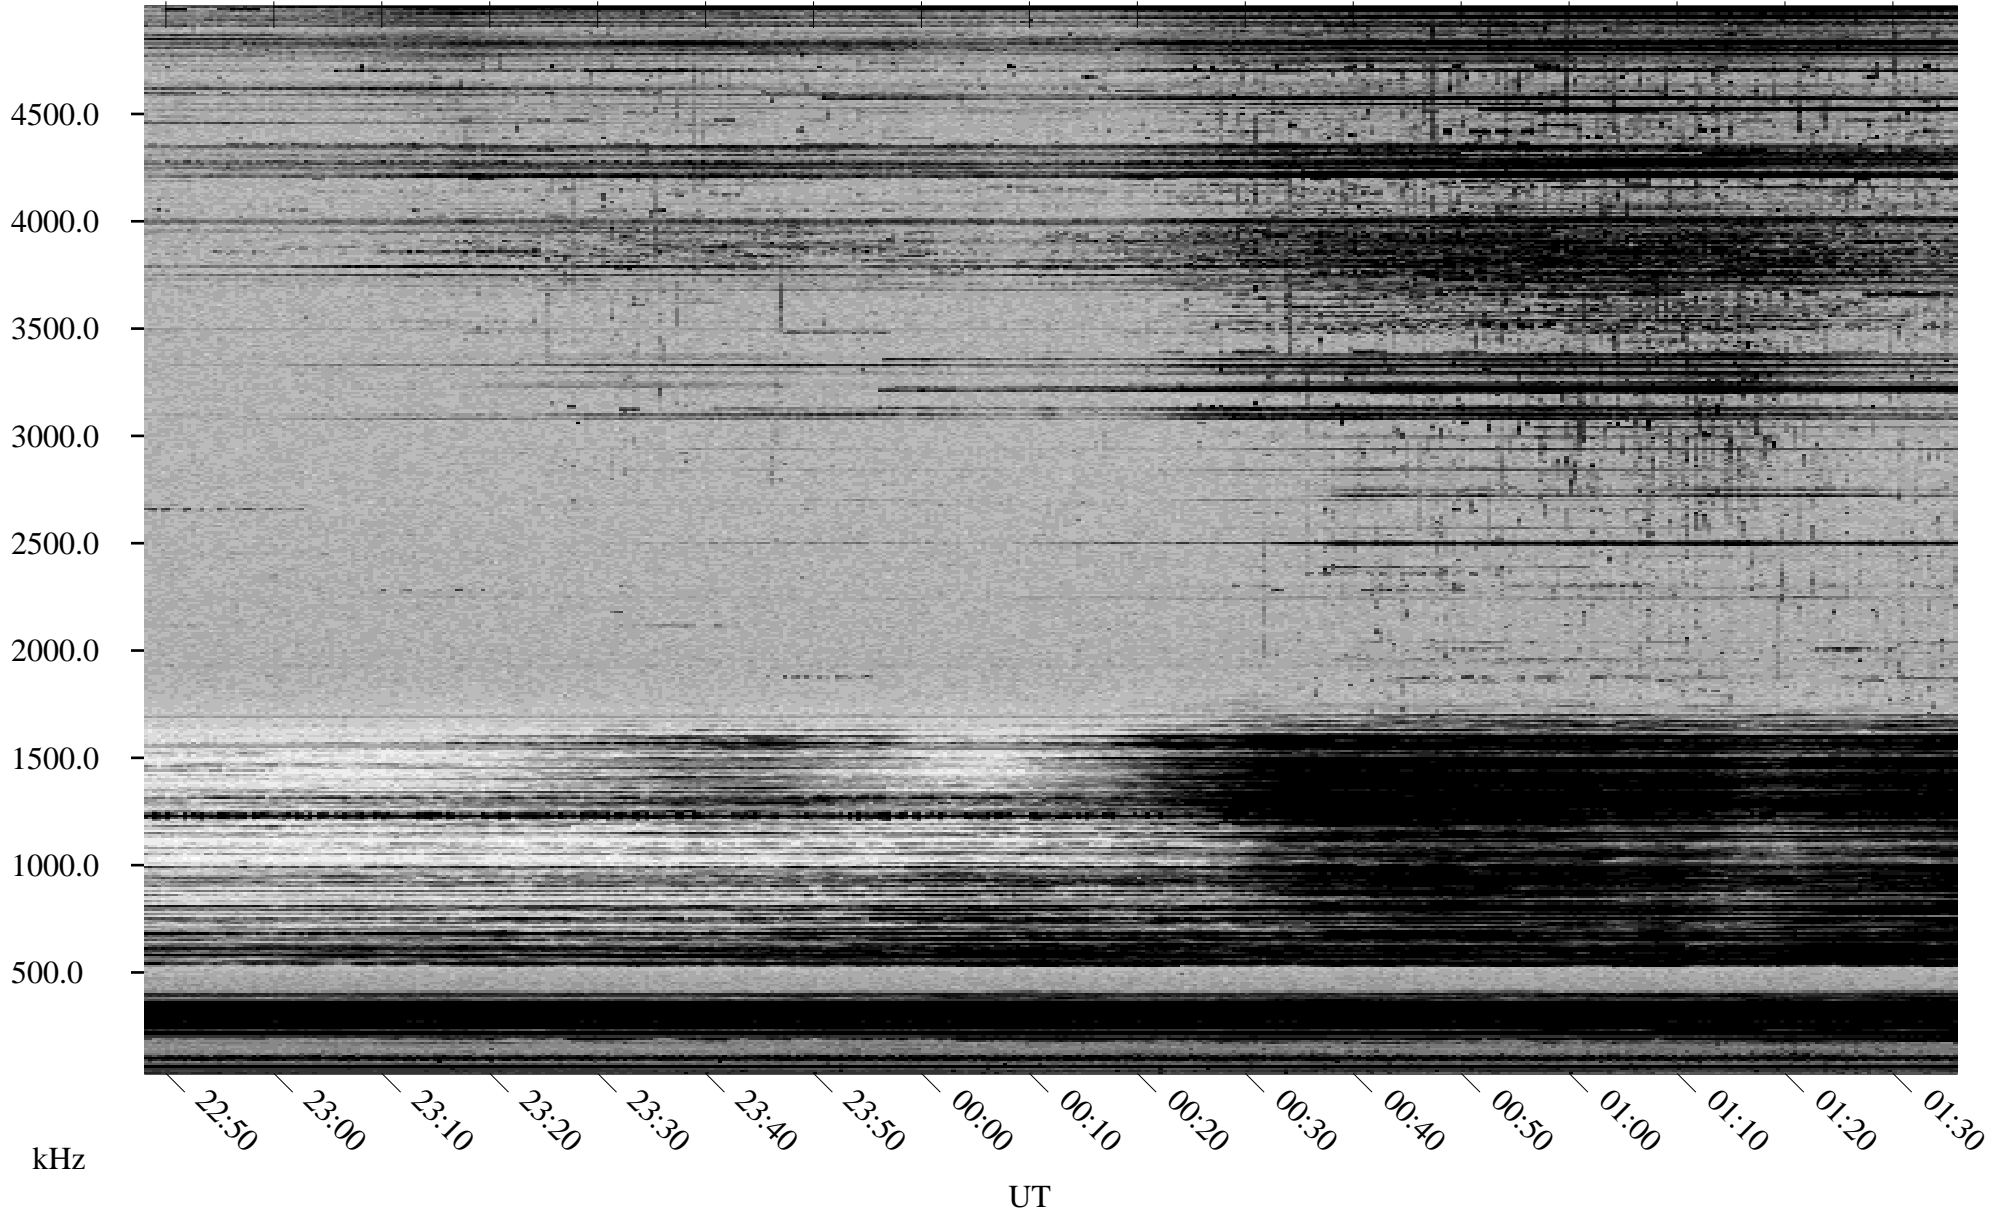

11/20/1998 Churchill, Manitoba

Linear Scale Black = 161 White = 15

ch98324l.r00m max_12

Page 1

11/20/1998 Churchill, Manitoba

Linear Scale Black = 161 White = 15

ch98324l.r00m max_12

Page 2

11/21/1998 Churchill, Manitoba

Linear Scale Black = 161 White = 15

ch98324l.r00m max_12

Page 3

11/21/1998 Churchill, Manitoba

Linear Scale Black = 161 White = 15

ch98324l.r00m max_12

Page 4

11/21/1998 Churchill, Manitoba

Linear Scale Black = 161 White = 15

ch98324l.r00m max_12

11/21/1998 Churchill, Manitoba

Linear Scale Black = 161 White = 15

ch98324l.r00m max_12

Page 6

11/21/1998 Churchill, Manitoba

Linear Scale Black = 161 White = 15

ch98324l.r00m max_12

Page 7

11/21/1998 Churchill, Manitoba

Linear Scale Black = 161 White = 15

ch98324l.r00m max_12