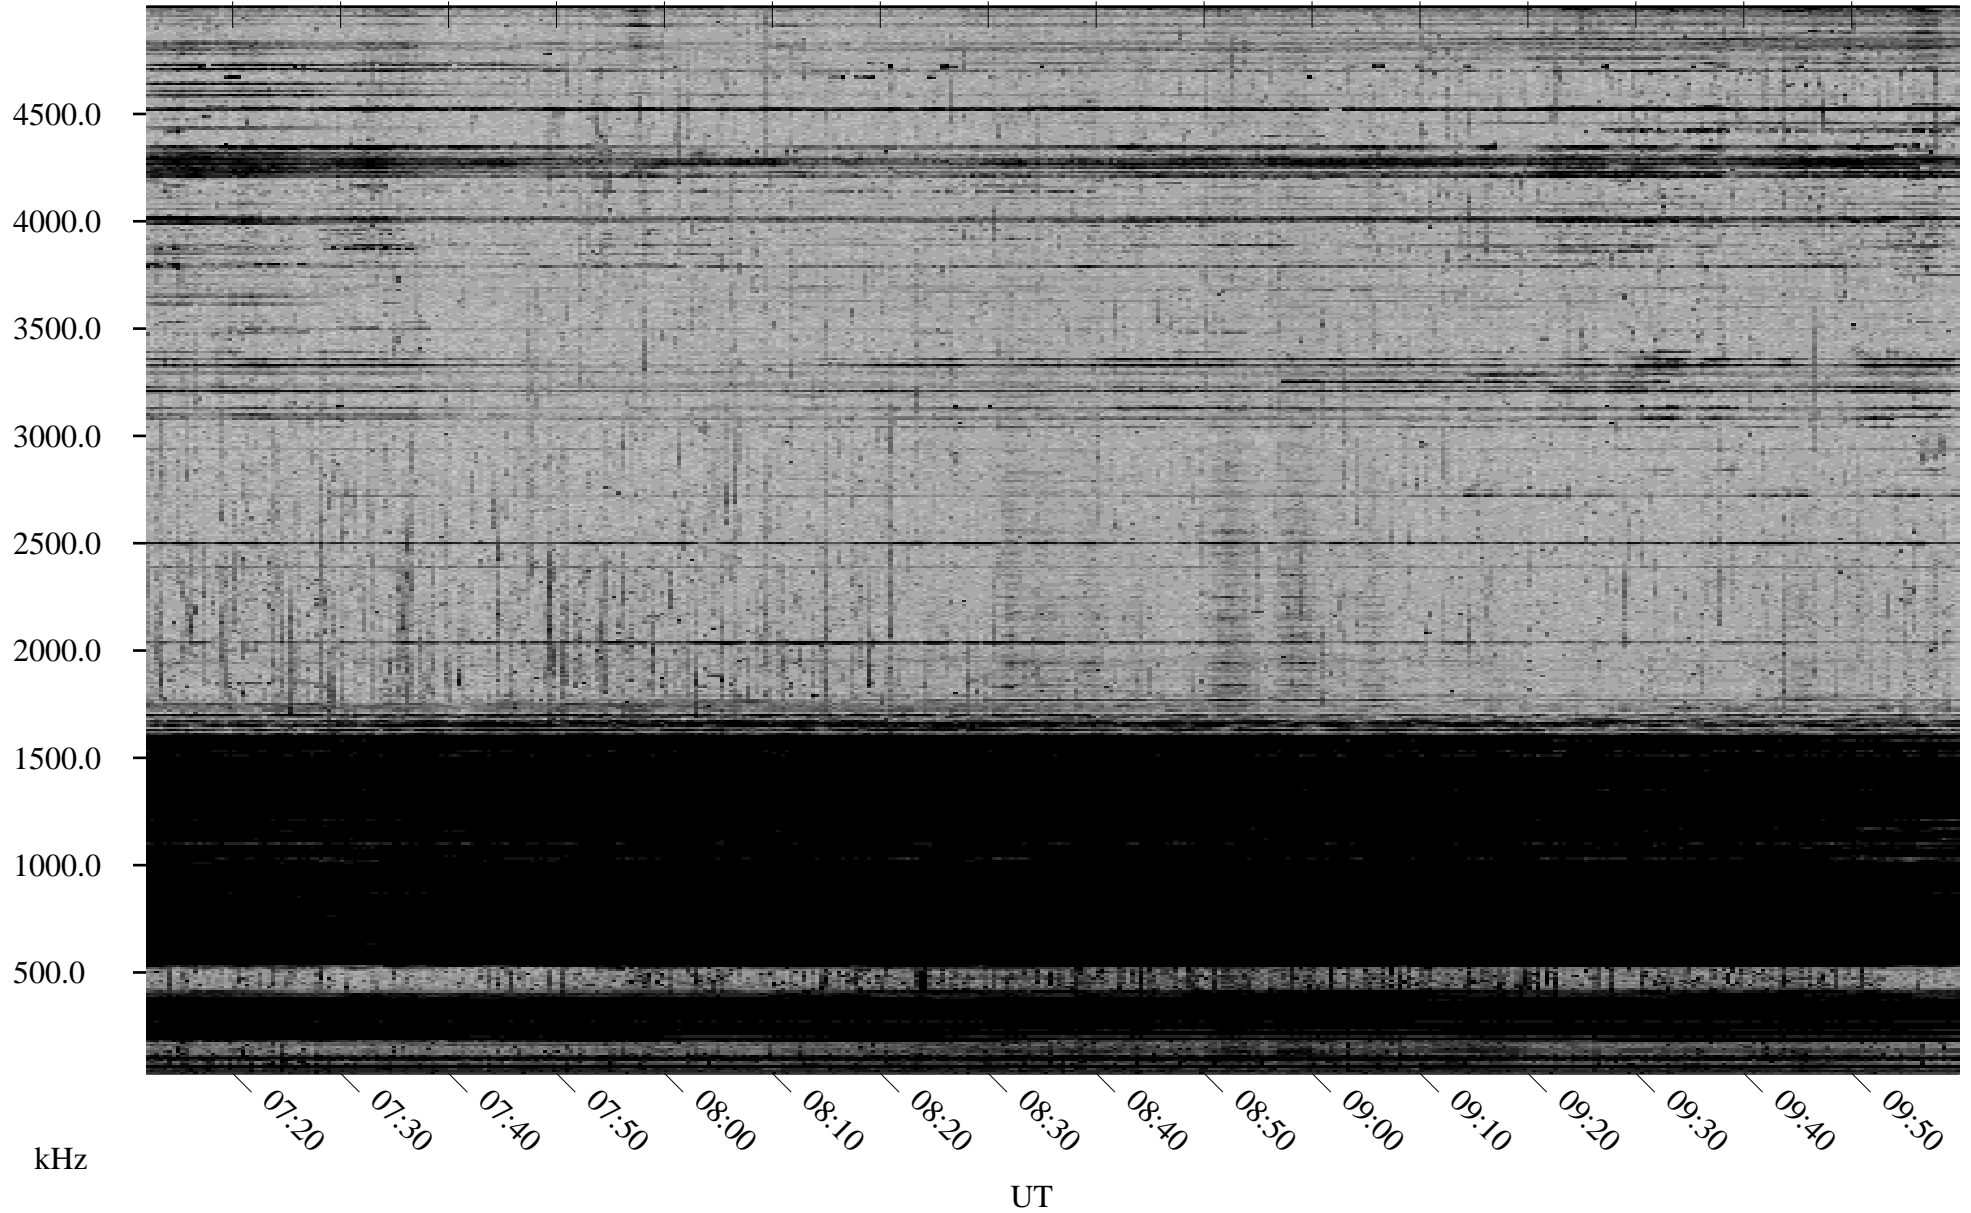

11/20/1998 Churchill, Manitoba

Linear Scale Black = 161 White = 15

ch98324l.r00m max_12

Page 1

11/20/1998 Churchill, Manitoba

Linear Scale Black = 161 White = 15

ch98324l.r00m max_12

Page 2

11/21/1998 Churchill, Manitoba

Linear Scale Black = 161 White = 15

ch98324l.r00m max_12

Page 3

11/21/1998 Churchill, Manitoba

Linear Scale Black = 161 White = 15

ch98324l.r00m max_12

Page 4

11/21/1998 Churchill, Manitoba

Linear Scale Black = 161 White = 15

ch98324l.r00m max_12

11/21/1998 Churchill, Manitoba

Linear Scale Black = 161 White = 15

ch98324l.r00m max_12

Page 6

11/21/1998 Churchill, Manitoba

Linear Scale Black = 161 White = 15

ch98324l.r00m max_12

Page 7

11/21/1998 Churchill, Manitoba

Linear Scale Black = 161 White = 15

ch98324l.r00m max_12