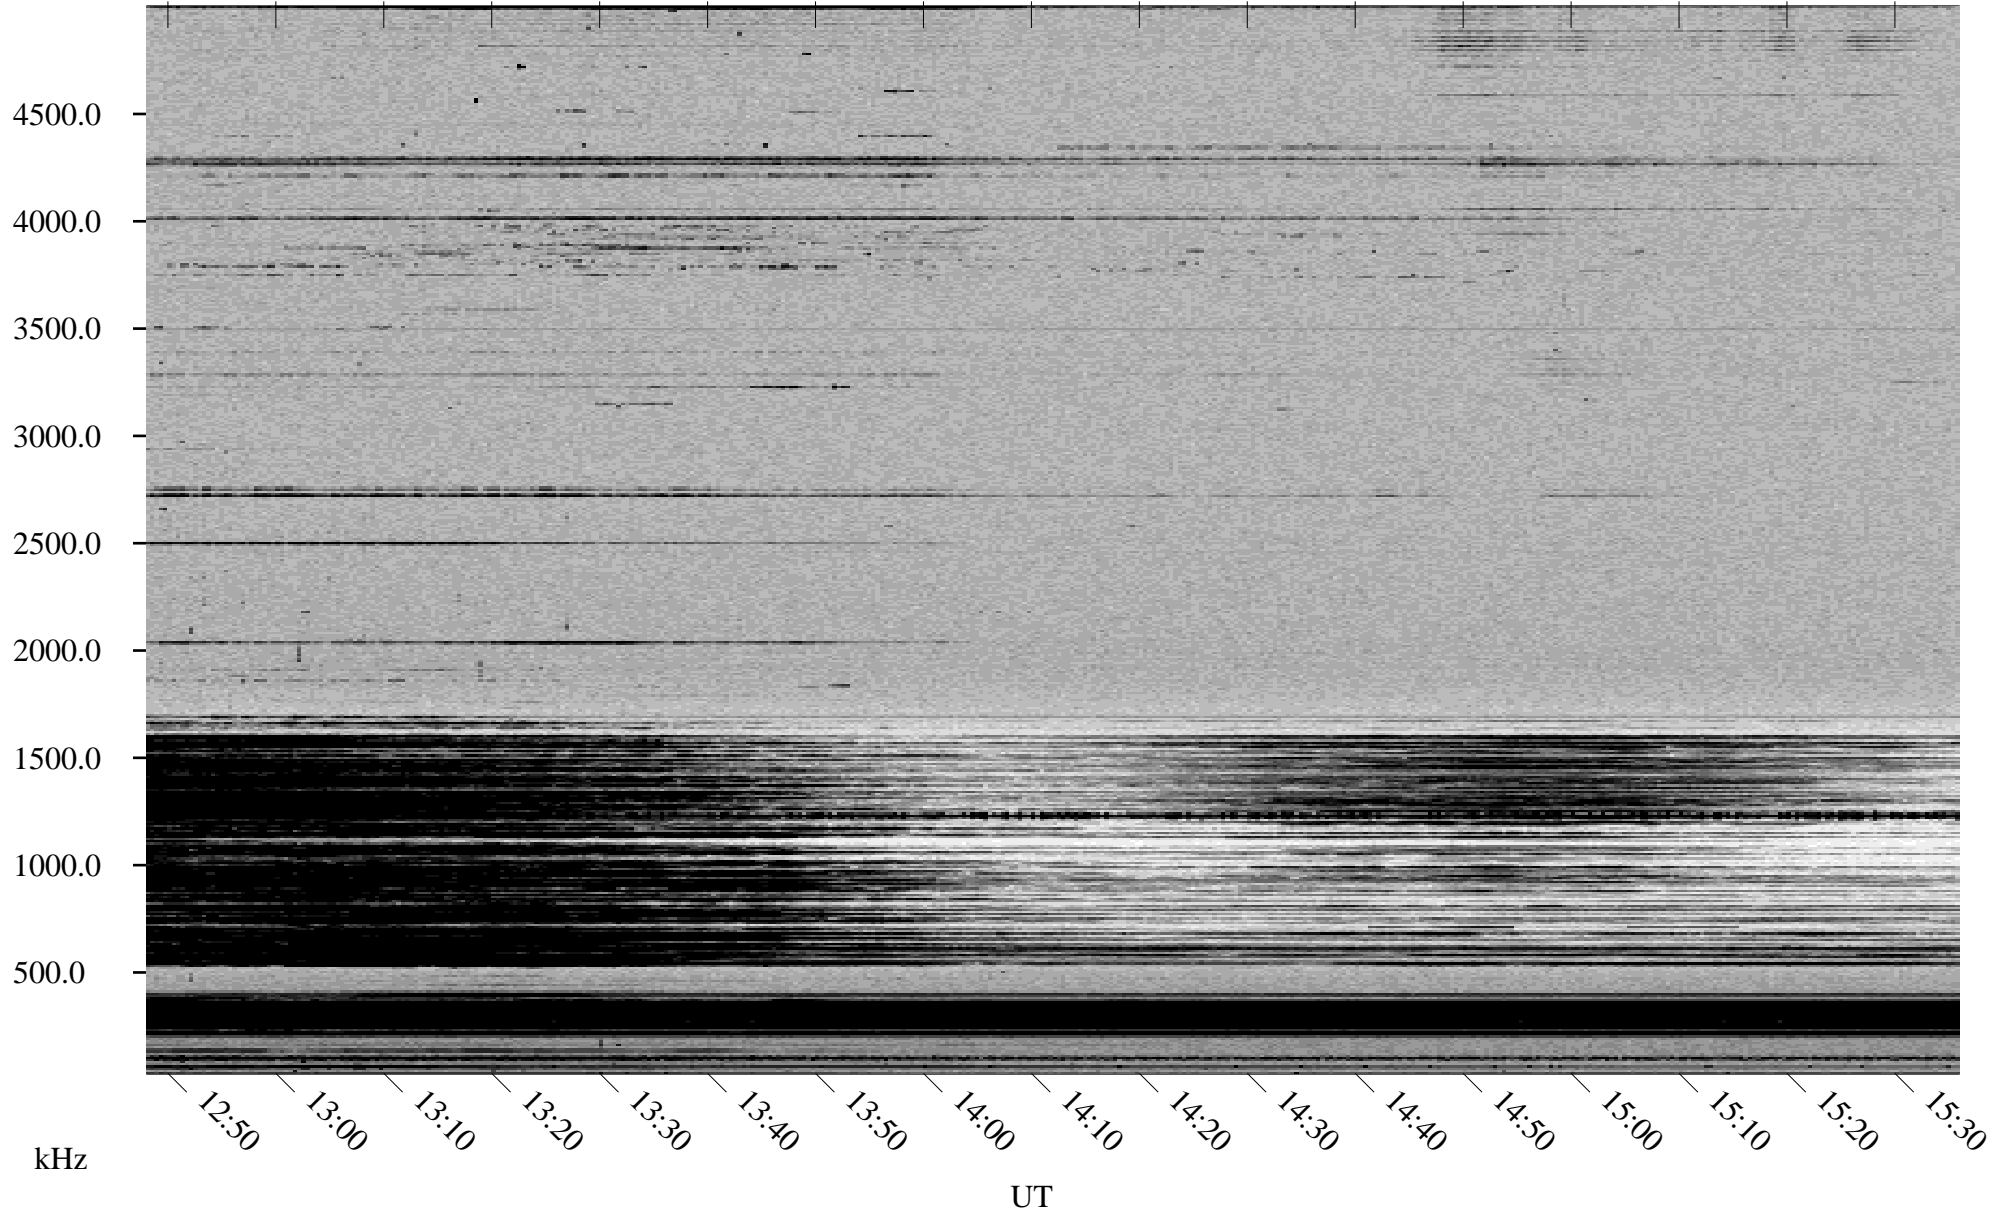

11/20/1998 Churchill, Manitoba

Linear Scale Black = 161 White = 15

ch98324l.r00m max_12

Page 1

11/20/1998 Churchill, Manitoba

Linear Scale Black = 161 White = 15

ch98324l.r00m max_12

Page 2

11/21/1998 Churchill, Manitoba

Linear Scale Black = 161 White = 15

ch98324l.r00m max_12

Page 3

11/21/1998 Churchill, Manitoba

Linear Scale Black = 161 White = 15

ch98324l.r00m max_12

Page 4

11/21/1998 Churchill, Manitoba

Linear Scale Black = 161 White = 15

ch98324l.r00m max_12

11/21/1998 Churchill, Manitoba

Linear Scale Black = 161 White = 15

ch98324l.r00m max_12

Page 6

11/21/1998 Churchill, Manitoba

Linear Scale Black = 161 White = 15

ch98324l.r00m max_12

Page 7

11/21/1998 Churchill, Manitoba

Linear Scale Black = 161 White = 15

ch98324l.r00m max_12