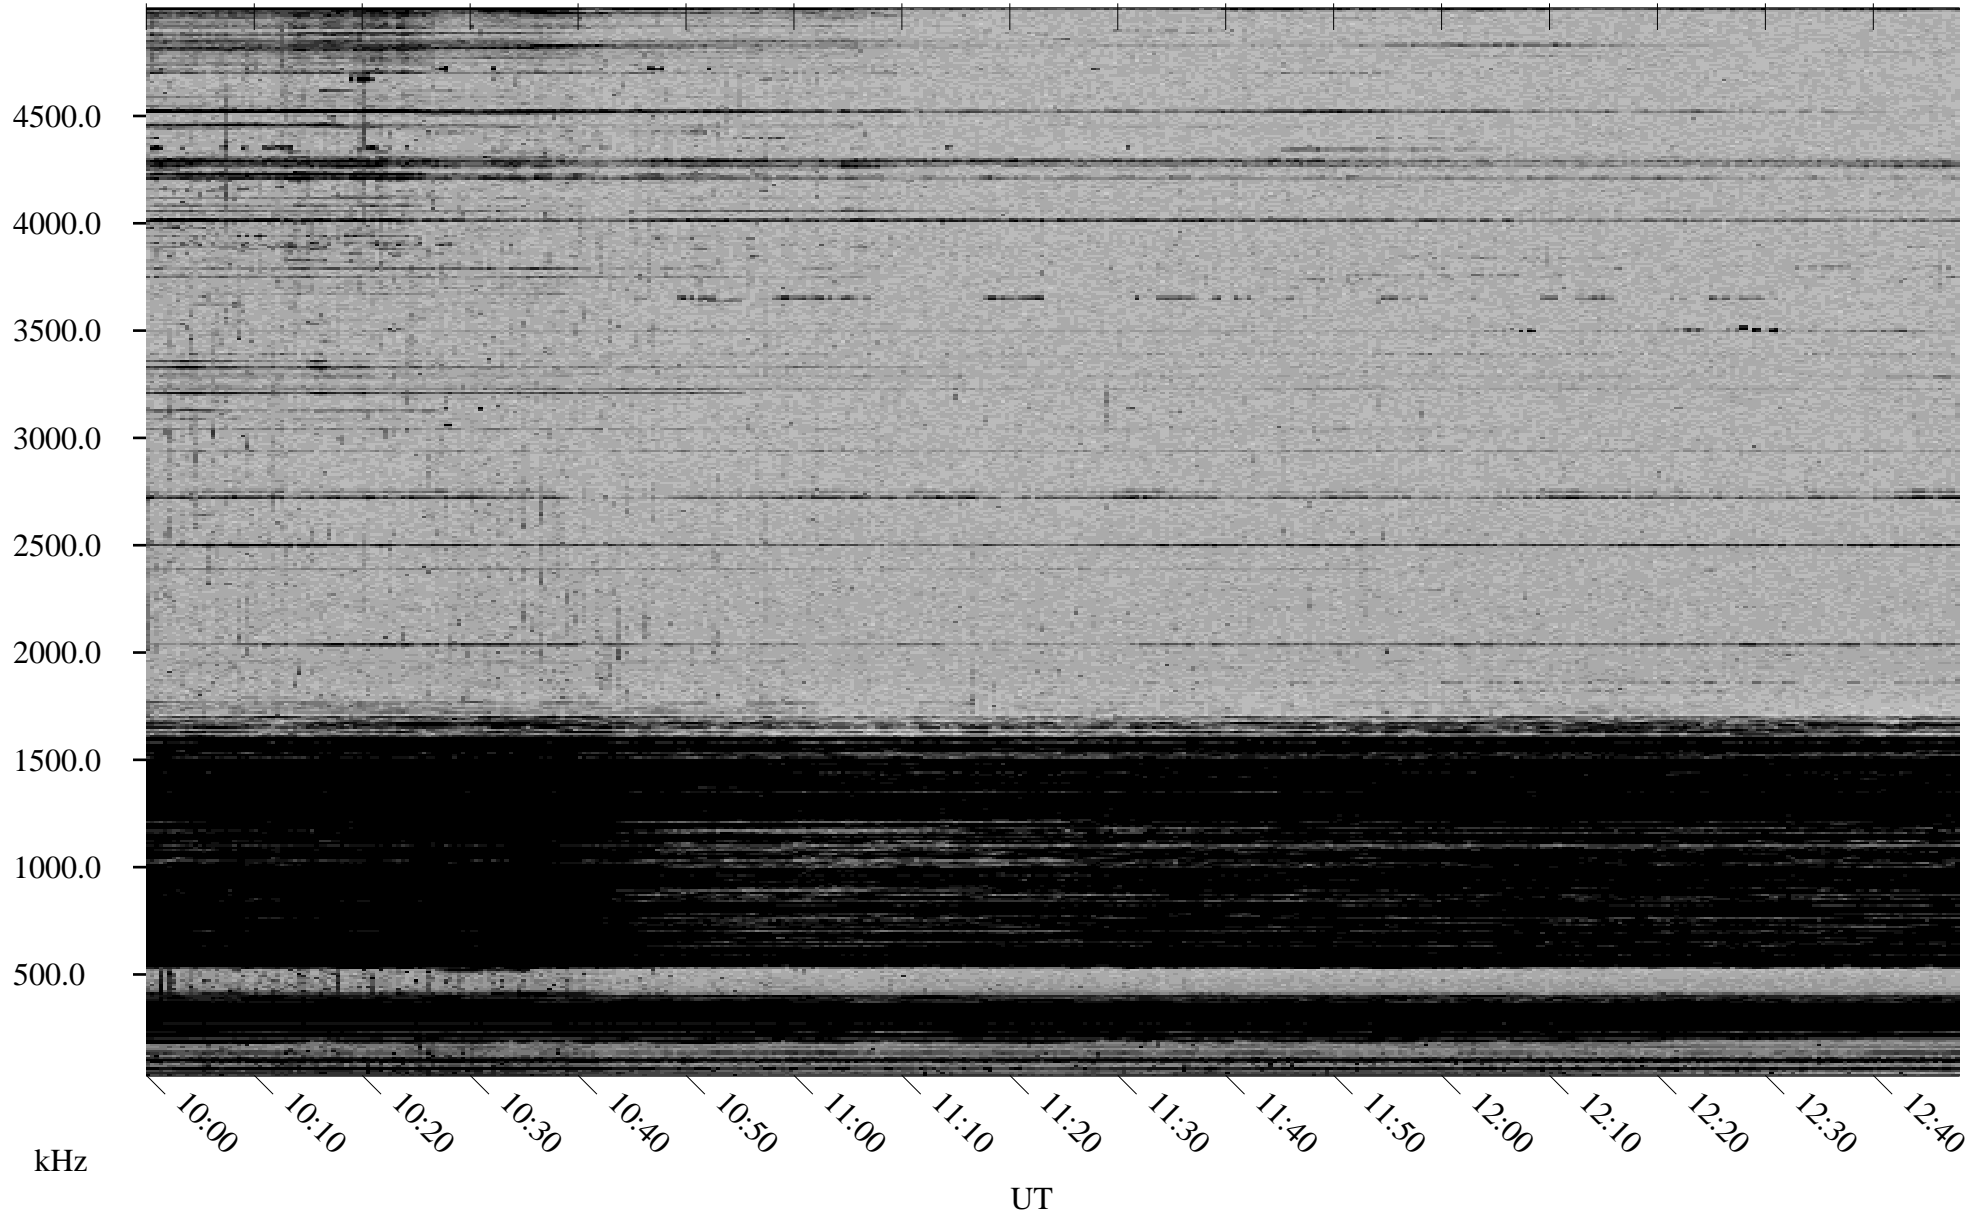

11/20/1998 Churchill, Manitoba

Linear Scale Black = 161 White = 15

ch98324l.r00m max_12

Page 1

11/20/1998 Churchill, Manitoba

Linear Scale Black = 161 White = 15

ch98324l.r00m max_12

Page 2

11/21/1998 Churchill, Manitoba

Linear Scale Black = 161 White = 15

ch98324l.r00m max_12

Page 3

11/21/1998 Churchill, Manitoba

Linear Scale Black = 161 White = 15

ch98324l.r00m max_12

Page 4

11/21/1998 Churchill, Manitoba

Linear Scale Black = 161 White = 15

ch98324l.r00m max_12

11/21/1998 Churchill, Manitoba

Linear Scale Black = 161 White = 15

ch98324l.r00m max_12

Page 6

11/21/1998 Churchill, Manitoba

Linear Scale Black = 161 White = 15

ch98324l.r00m max_12

Page 7

11/21/1998 Churchill, Manitoba

Linear Scale Black = 161 White = 15

ch98324l.r00m max_12