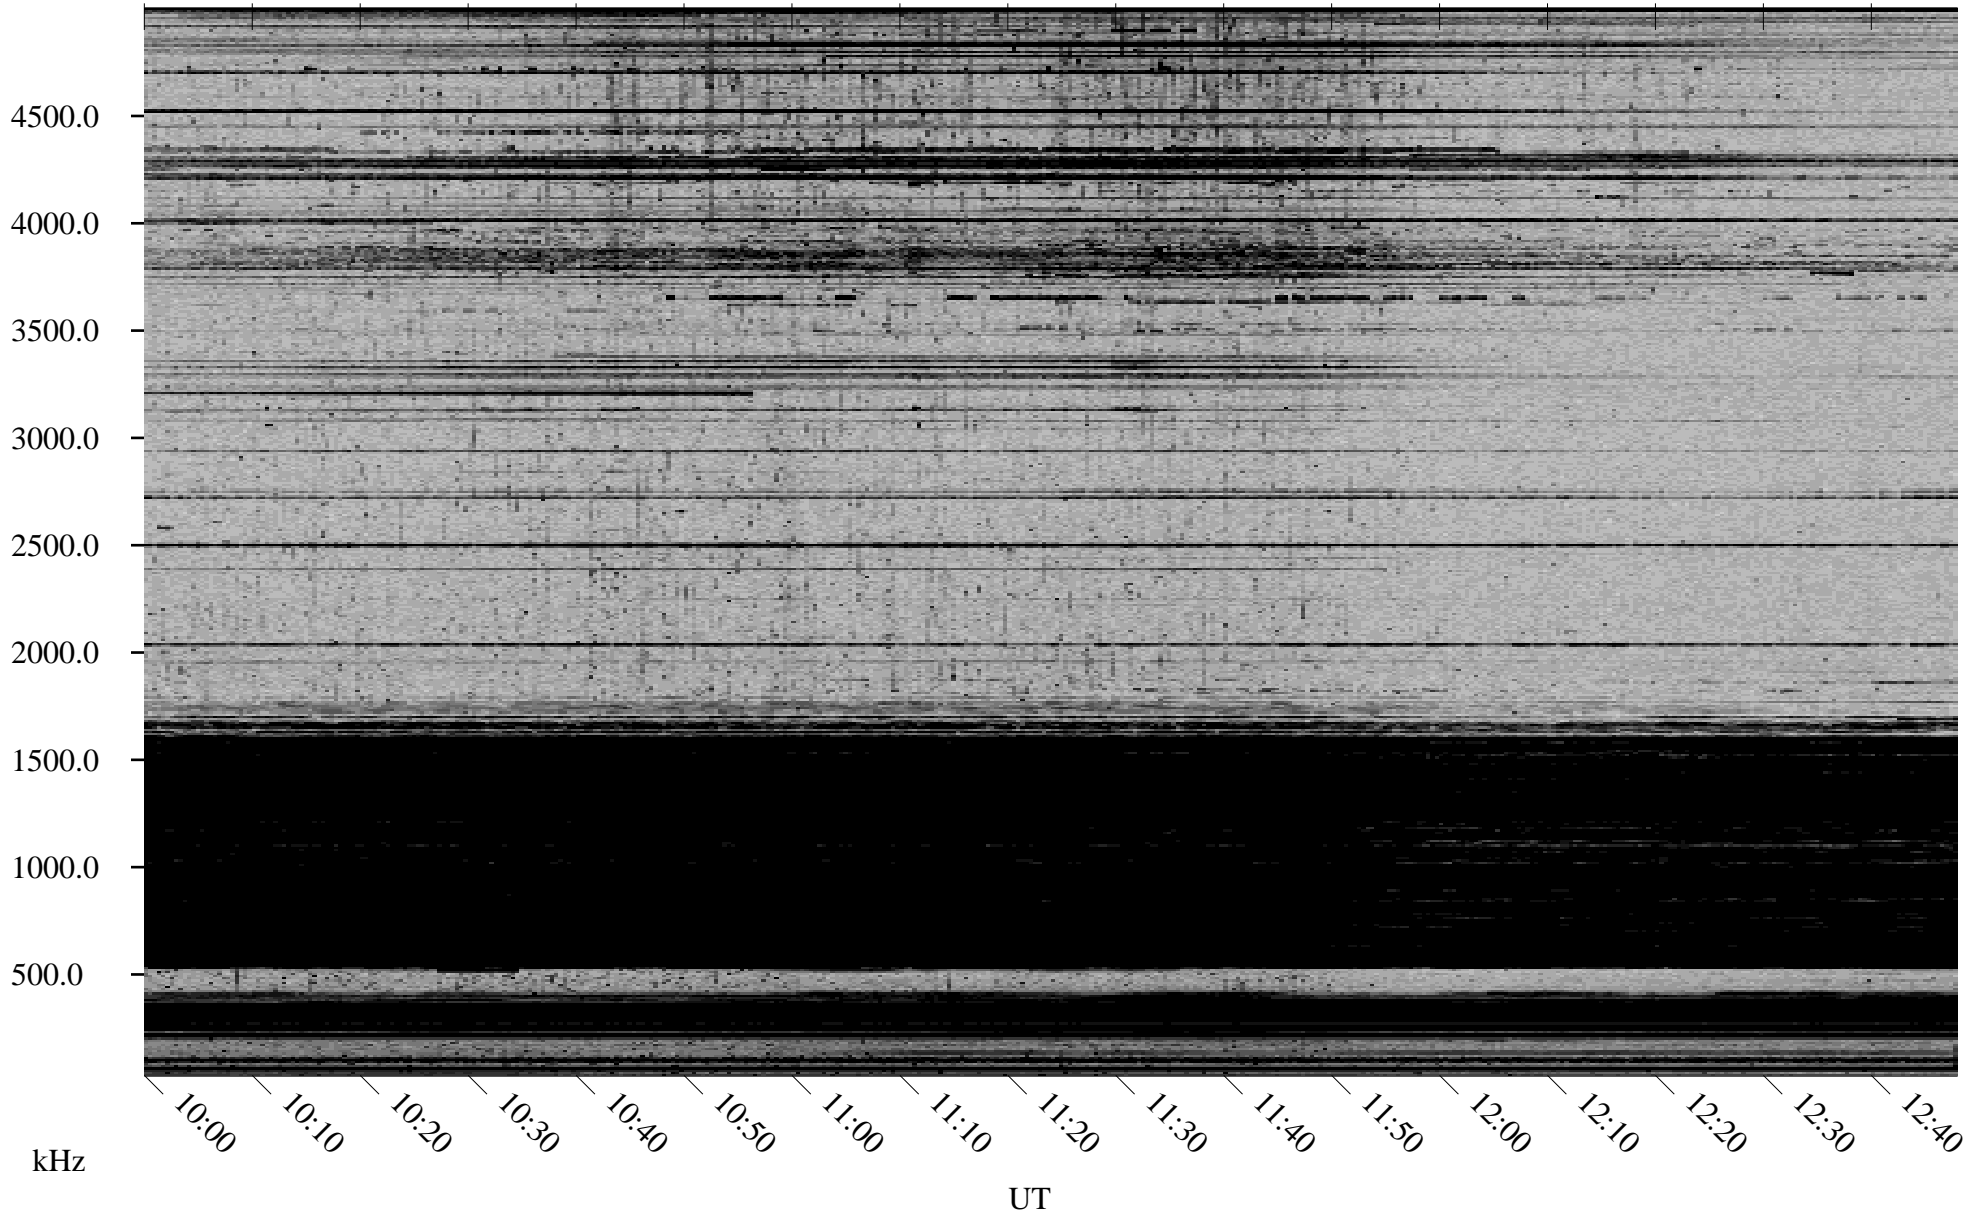

11/21/1998 Churchill, Manitoba

Linear Scale Black = 161 White = 15

ch983251.r00m max_12

Page 1

11/21/1998 Churchill, Manitoba

Linear Scale Black = 161 White = 15

ch983251.r00m max_12

Page 2

11/22/1998 Churchill, Manitoba

Linear Scale Black = 161 White = 15

ch983251.r00m max_12

Page 3

11/22/1998 Churchill, Manitoba

Linear Scale Black = 161 White = 15

ch98325l.r00m max_12

Page 4

11/22/1998 Churchill, Manitoba

Linear Scale Black = 161 White = 15

ch983251.r00m max_12

Page 5

11/22/1998 Churchill, Manitoba

Linear Scale Black = 161 White = 15

ch983251.r00m max_12

Page 6

11/22/1998 Churchill, Manitoba

Linear Scale Black = 161 White = 15

ch983251.r00m max_12

Page 7

11/22/1998 Churchill, Manitoba

Linear Scale Black = 161 White = 15

ch983251.r00m max_12