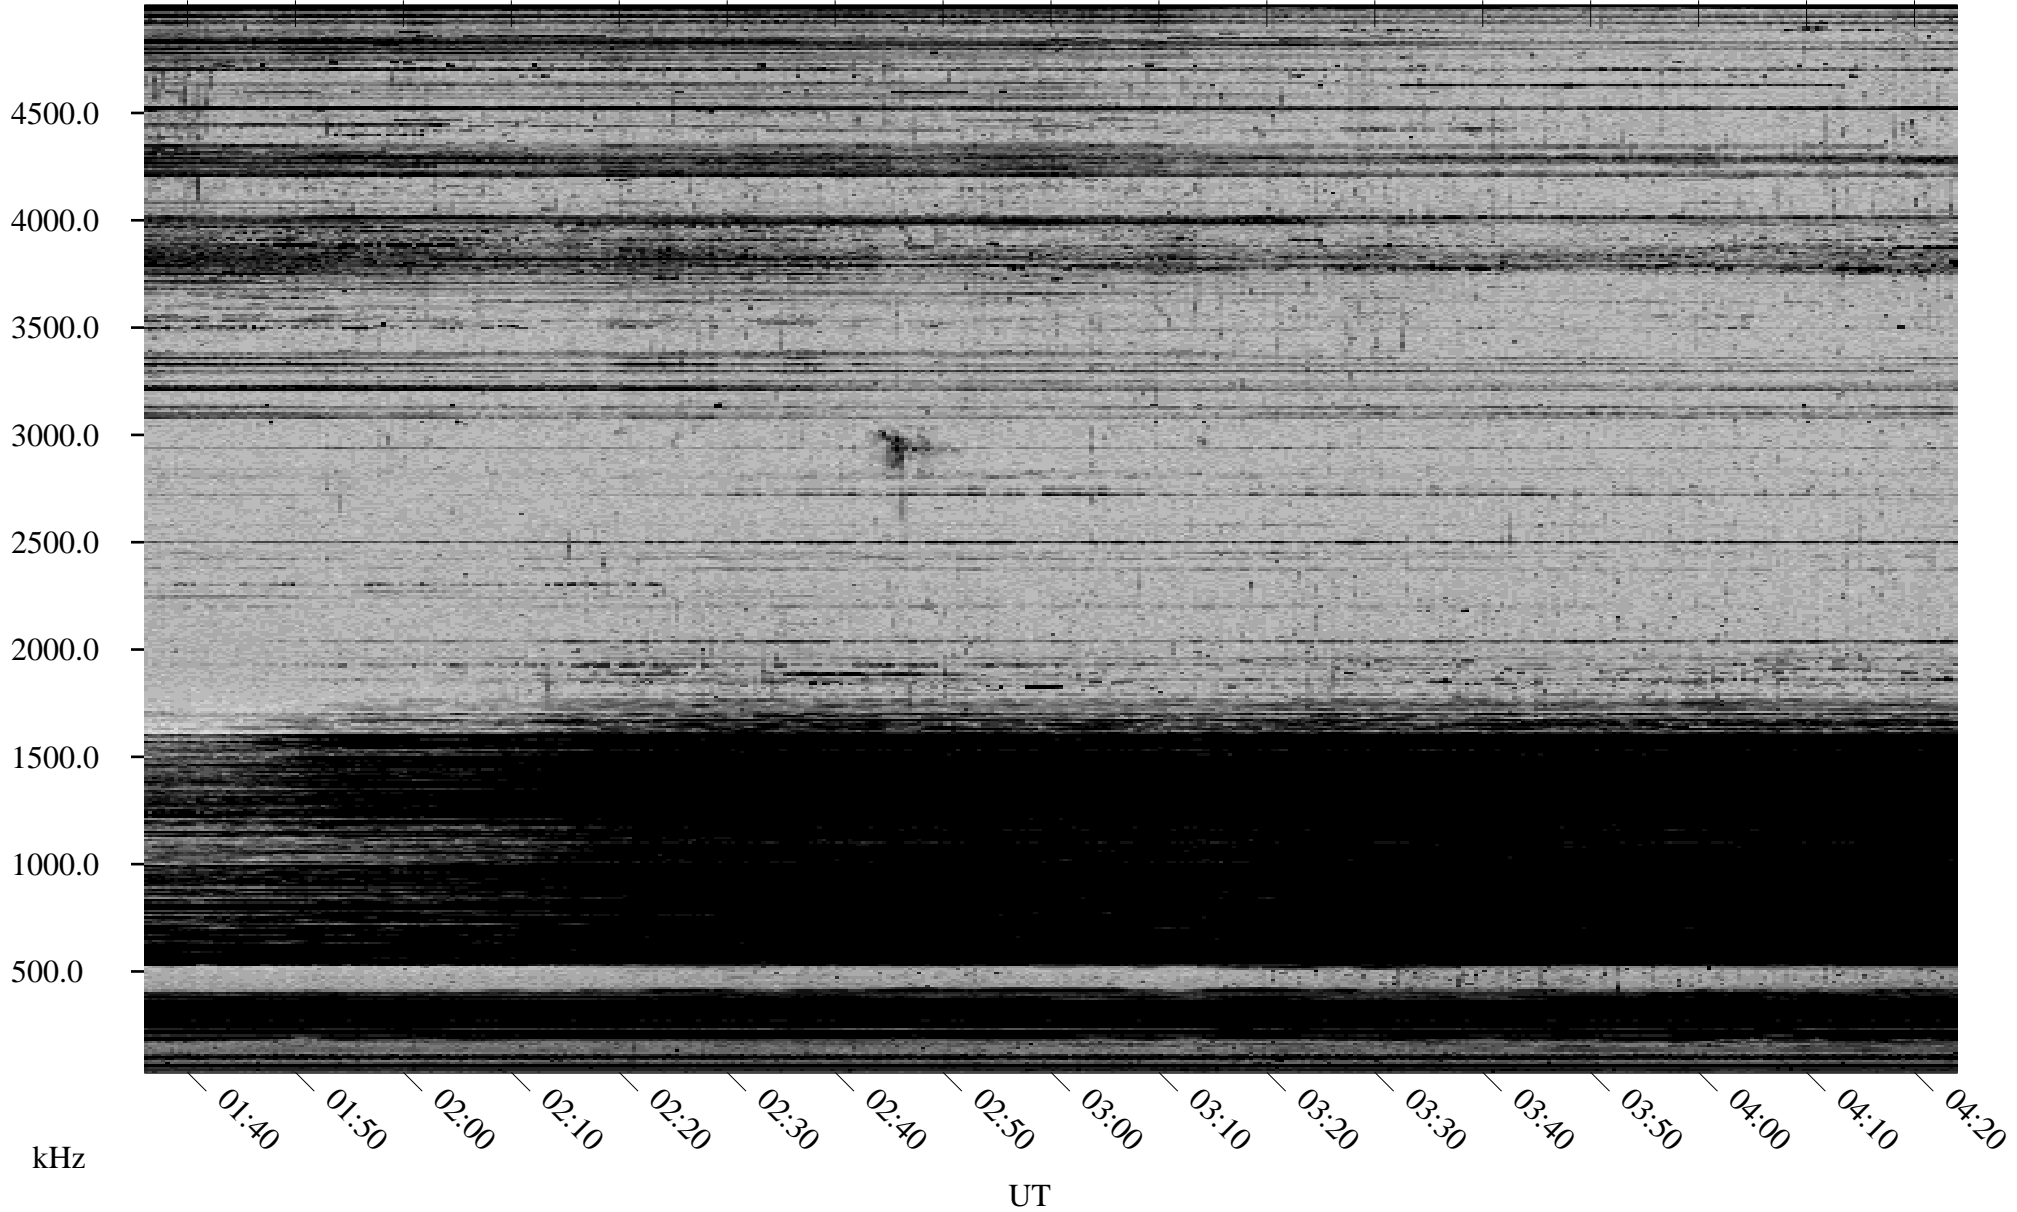

11/21/1998 Churchill, Manitoba

Linear Scale Black = 161 White = 15

ch983251.r00m max_12

Page 1

11/21/1998 Churchill, Manitoba

Linear Scale Black = 161 White = 15

ch983251.r00m max_12

Page 2

11/22/1998 Churchill, Manitoba

Linear Scale Black = 161 White = 15

ch983251.r00m max_12

Page 3

11/22/1998 Churchill, Manitoba

Linear Scale Black = 161 White = 15

ch98325l.r00m max_12

Page 4

11/22/1998 Churchill, Manitoba

Linear Scale Black = 161 White = 15

ch983251.r00m max_12

Page 5

11/22/1998 Churchill, Manitoba

Linear Scale Black = 161 White = 15

ch983251.r00m max_12

Page 6

11/22/1998 Churchill, Manitoba

Linear Scale Black = 161 White = 15

ch983251.r00m max_12

Page 7

11/22/1998 Churchill, Manitoba

Linear Scale Black = 161 White = 15

ch983251.r00m max_12