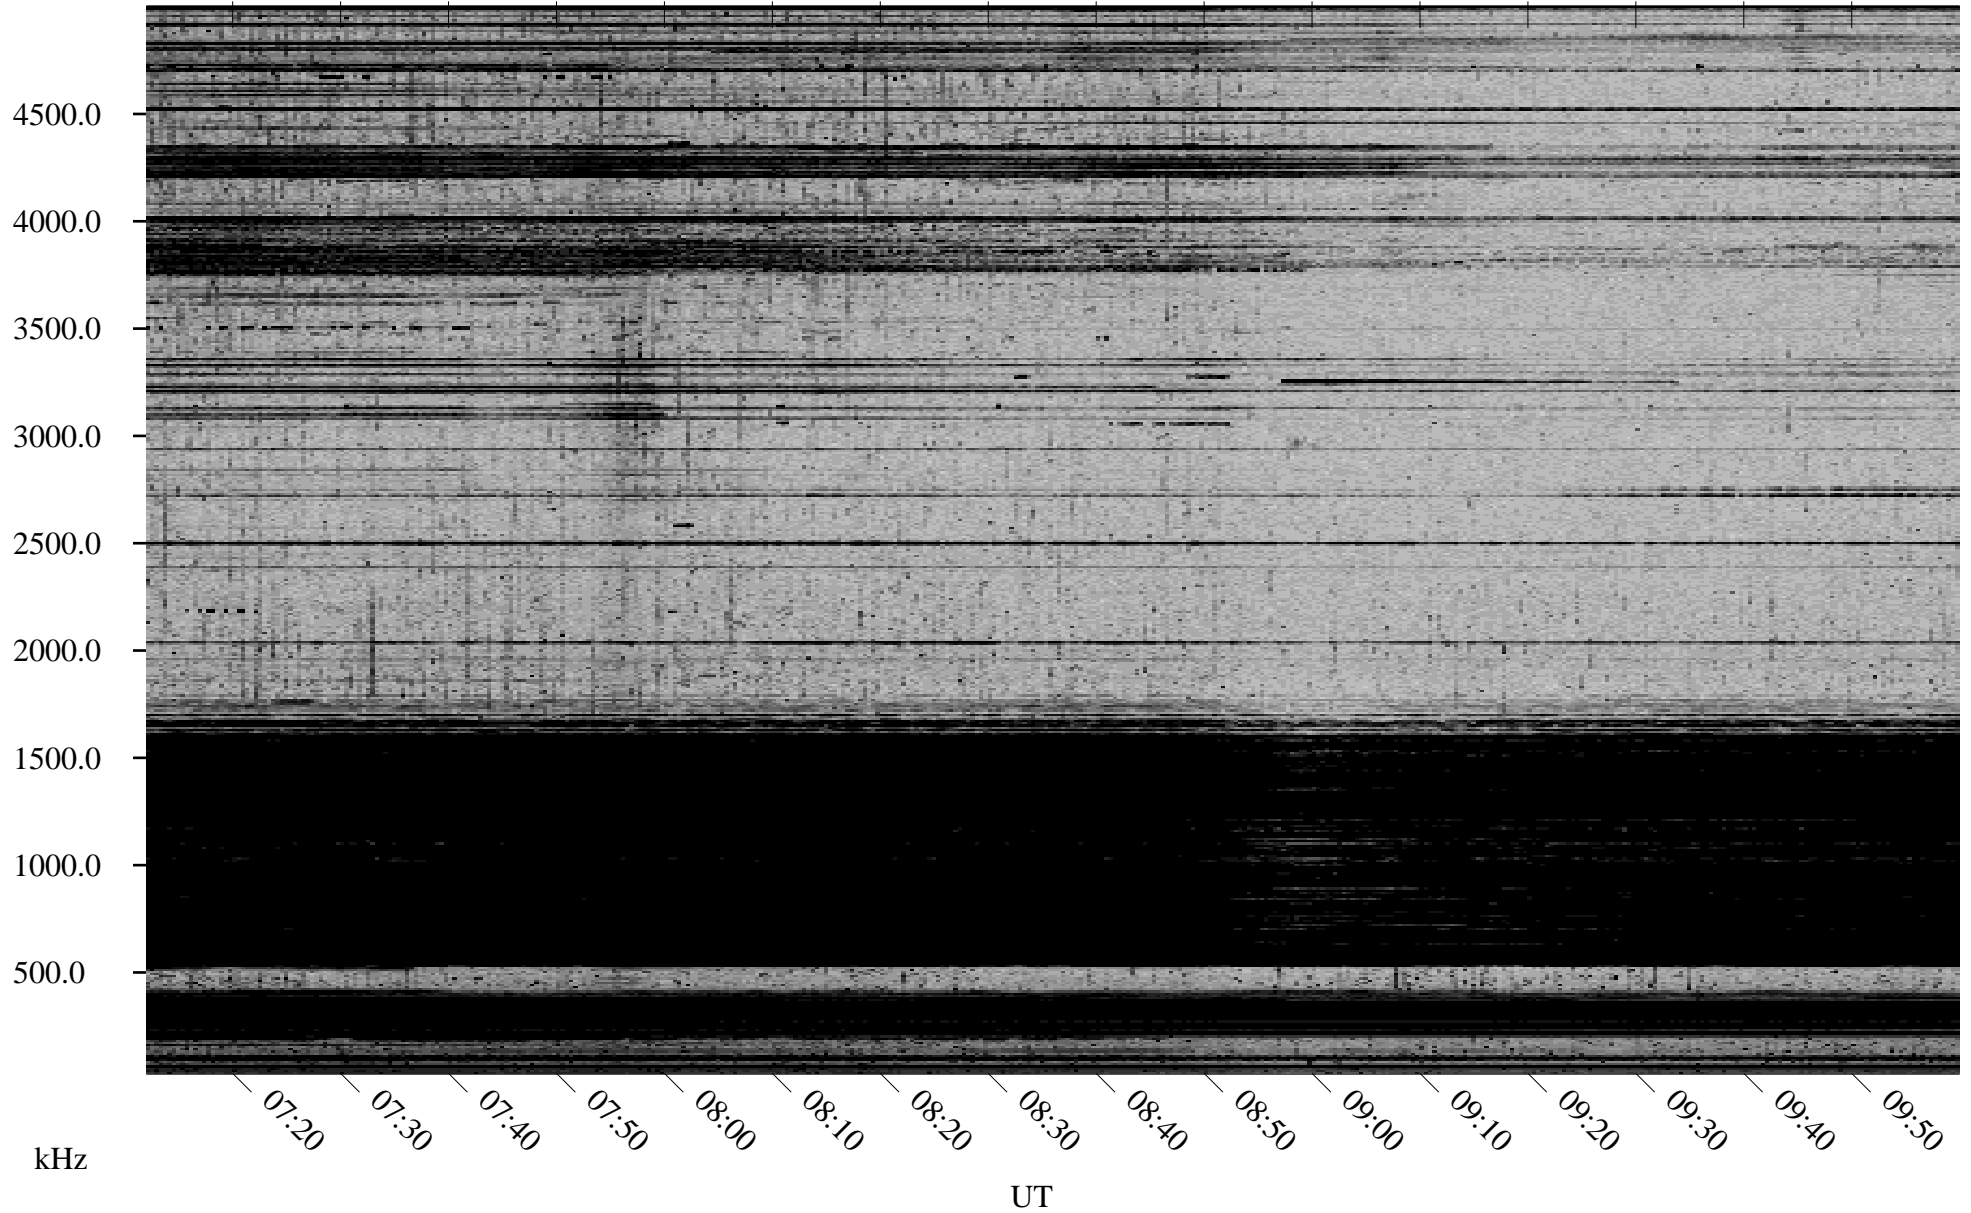

11/21/1998 Churchill, Manitoba

Linear Scale Black = 161 White = 15

ch983251.r00m max_12

Page 1

11/21/1998 Churchill, Manitoba

Linear Scale Black = 161 White = 15

ch983251.r00m max_12

Page 2

11/22/1998 Churchill, Manitoba

Linear Scale Black = 161 White = 15

ch983251.r00m max_12

Page 3

11/22/1998 Churchill, Manitoba

Linear Scale Black = 161 White = 15

ch98325l.r00m max_12

Page 4

11/22/1998 Churchill, Manitoba

Linear Scale Black = 161 White = 15

ch983251.r00m max_12

Page 5

11/22/1998 Churchill, Manitoba

Linear Scale Black = 161 White = 15

ch983251.r00m max_12

Page 6

11/22/1998 Churchill, Manitoba

Linear Scale Black = 161 White = 15

ch983251.r00m max_12

Page 7

11/22/1998 Churchill, Manitoba

Linear Scale Black = 161 White = 15

ch983251.r00m max_12