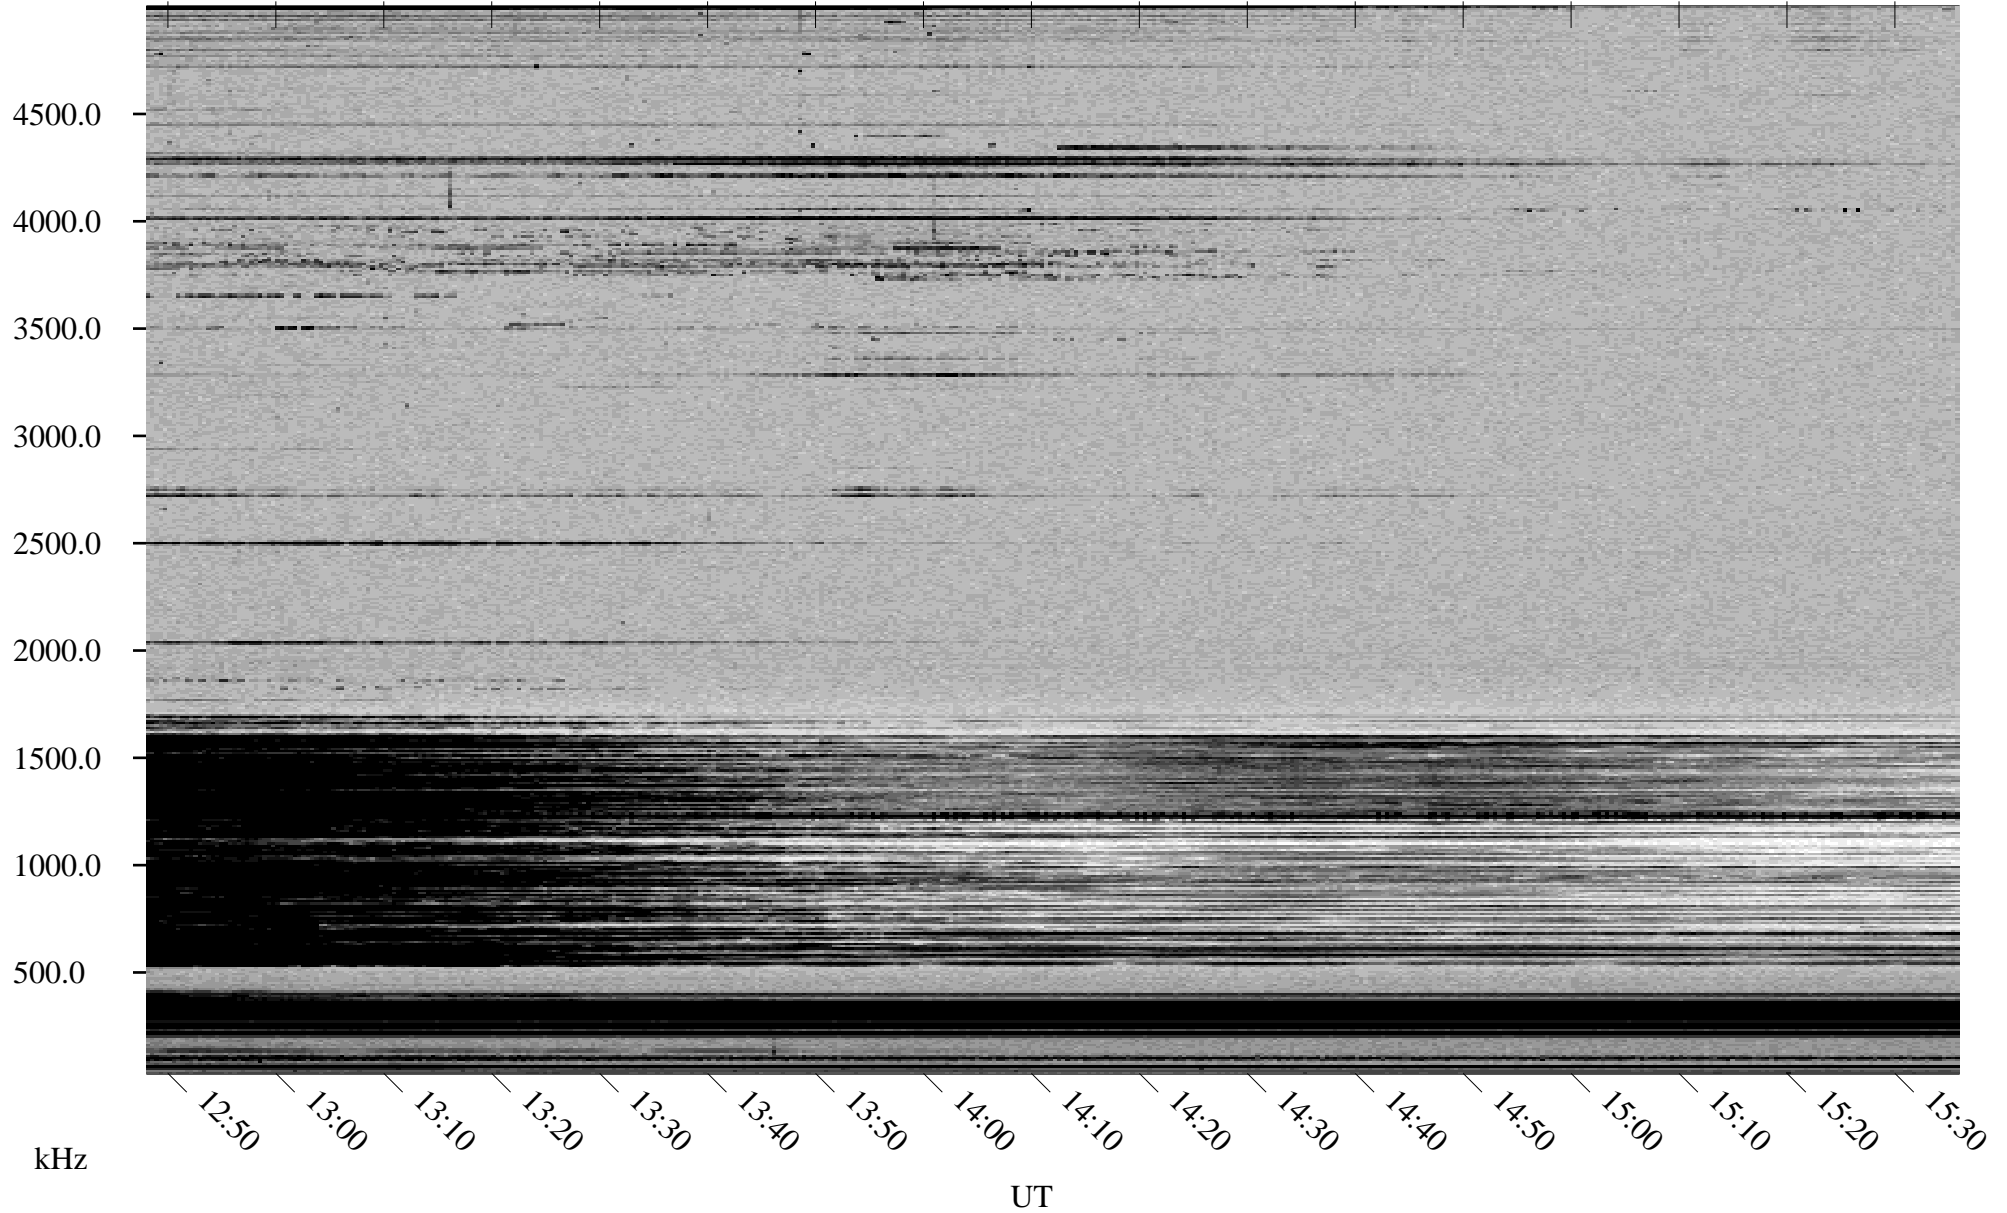

11/21/1998 Churchill, Manitoba

Linear Scale Black = 161 White = 15

ch983251.r00m max_12

Page 1

11/21/1998 Churchill, Manitoba

Linear Scale Black = 161 White = 15

ch983251.r00m max_12

Page 2

11/22/1998 Churchill, Manitoba

Linear Scale Black = 161 White = 15

ch983251.r00m max_12

Page 3

11/22/1998 Churchill, Manitoba

Linear Scale Black = 161 White = 15

ch98325l.r00m max_12

Page 4

11/22/1998 Churchill, Manitoba

Linear Scale Black = 161 White = 15

ch983251.r00m max_12

Page 5

11/22/1998 Churchill, Manitoba

Linear Scale Black = 161 White = 15

ch983251.r00m max_12

Page 6

11/22/1998 Churchill, Manitoba

Linear Scale Black = 161 White = 15

ch983251.r00m max_12

Page 7

11/22/1998 Churchill, Manitoba

Linear Scale Black = 161 White = 15

ch983251.r00m max_12