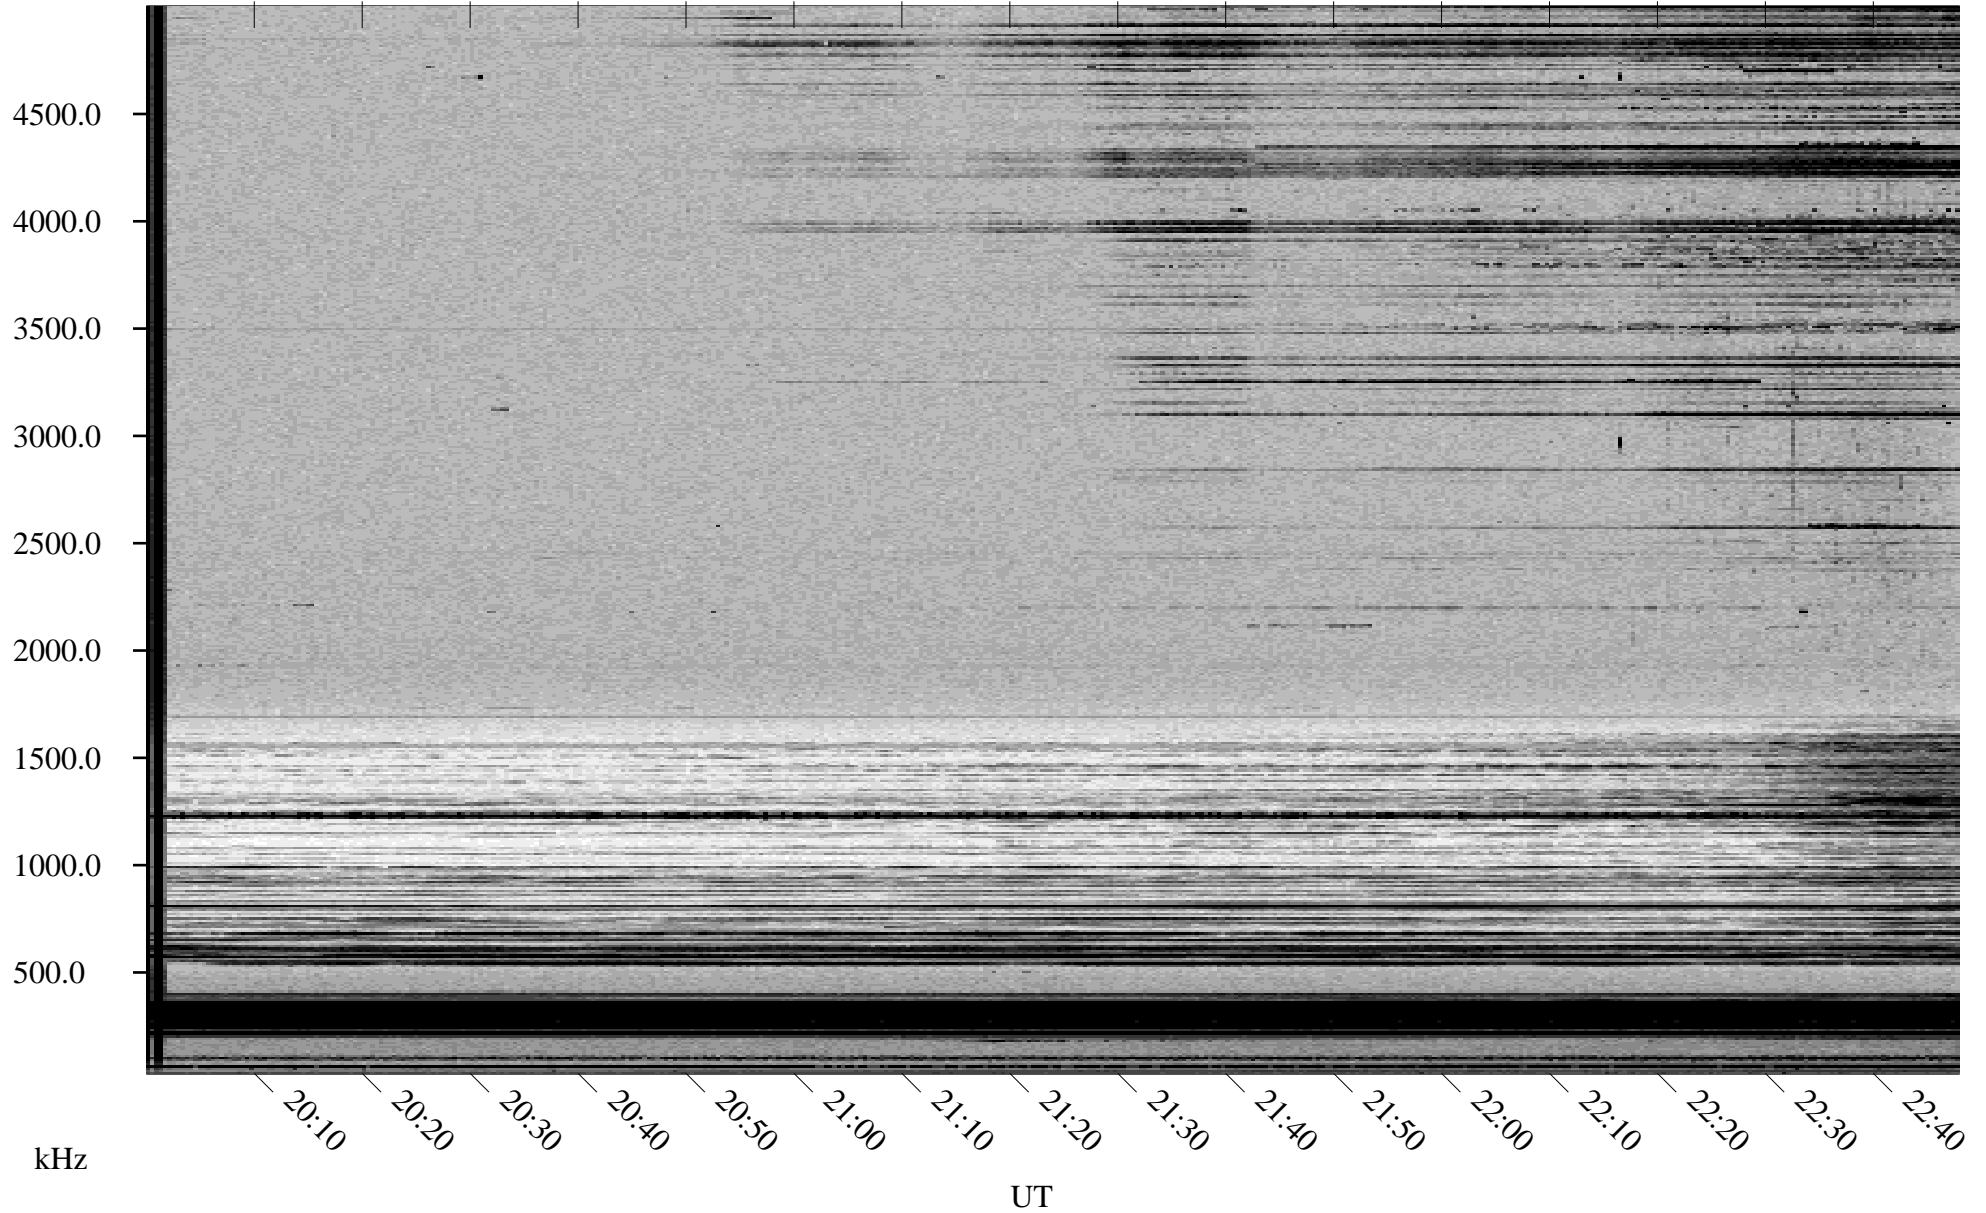

11/21/1998 Churchill, Manitoba

Linear Scale Black = 161 White = 15

ch983251.r00m max_12

Page 1

11/21/1998 Churchill, Manitoba

Linear Scale Black = 161 White = 15

ch983251.r00m max_12

Page 2

11/22/1998 Churchill, Manitoba

Linear Scale Black = 161 White = 15

ch983251.r00m max_12

Page 3

11/22/1998 Churchill, Manitoba

Linear Scale Black = 161 White = 15

ch98325l.r00m max_12

Page 4

11/22/1998 Churchill, Manitoba

Linear Scale Black = 161 White = 15

ch983251.r00m max_12

Page 5

11/22/1998 Churchill, Manitoba

Linear Scale Black = 161 White = 15

ch983251.r00m max_12

Page 6

11/22/1998 Churchill, Manitoba

Linear Scale Black = 161 White = 15

ch983251.r00m max_12

Page 7

11/22/1998 Churchill, Manitoba

Linear Scale Black = 161 White = 15

ch983251.r00m max_12