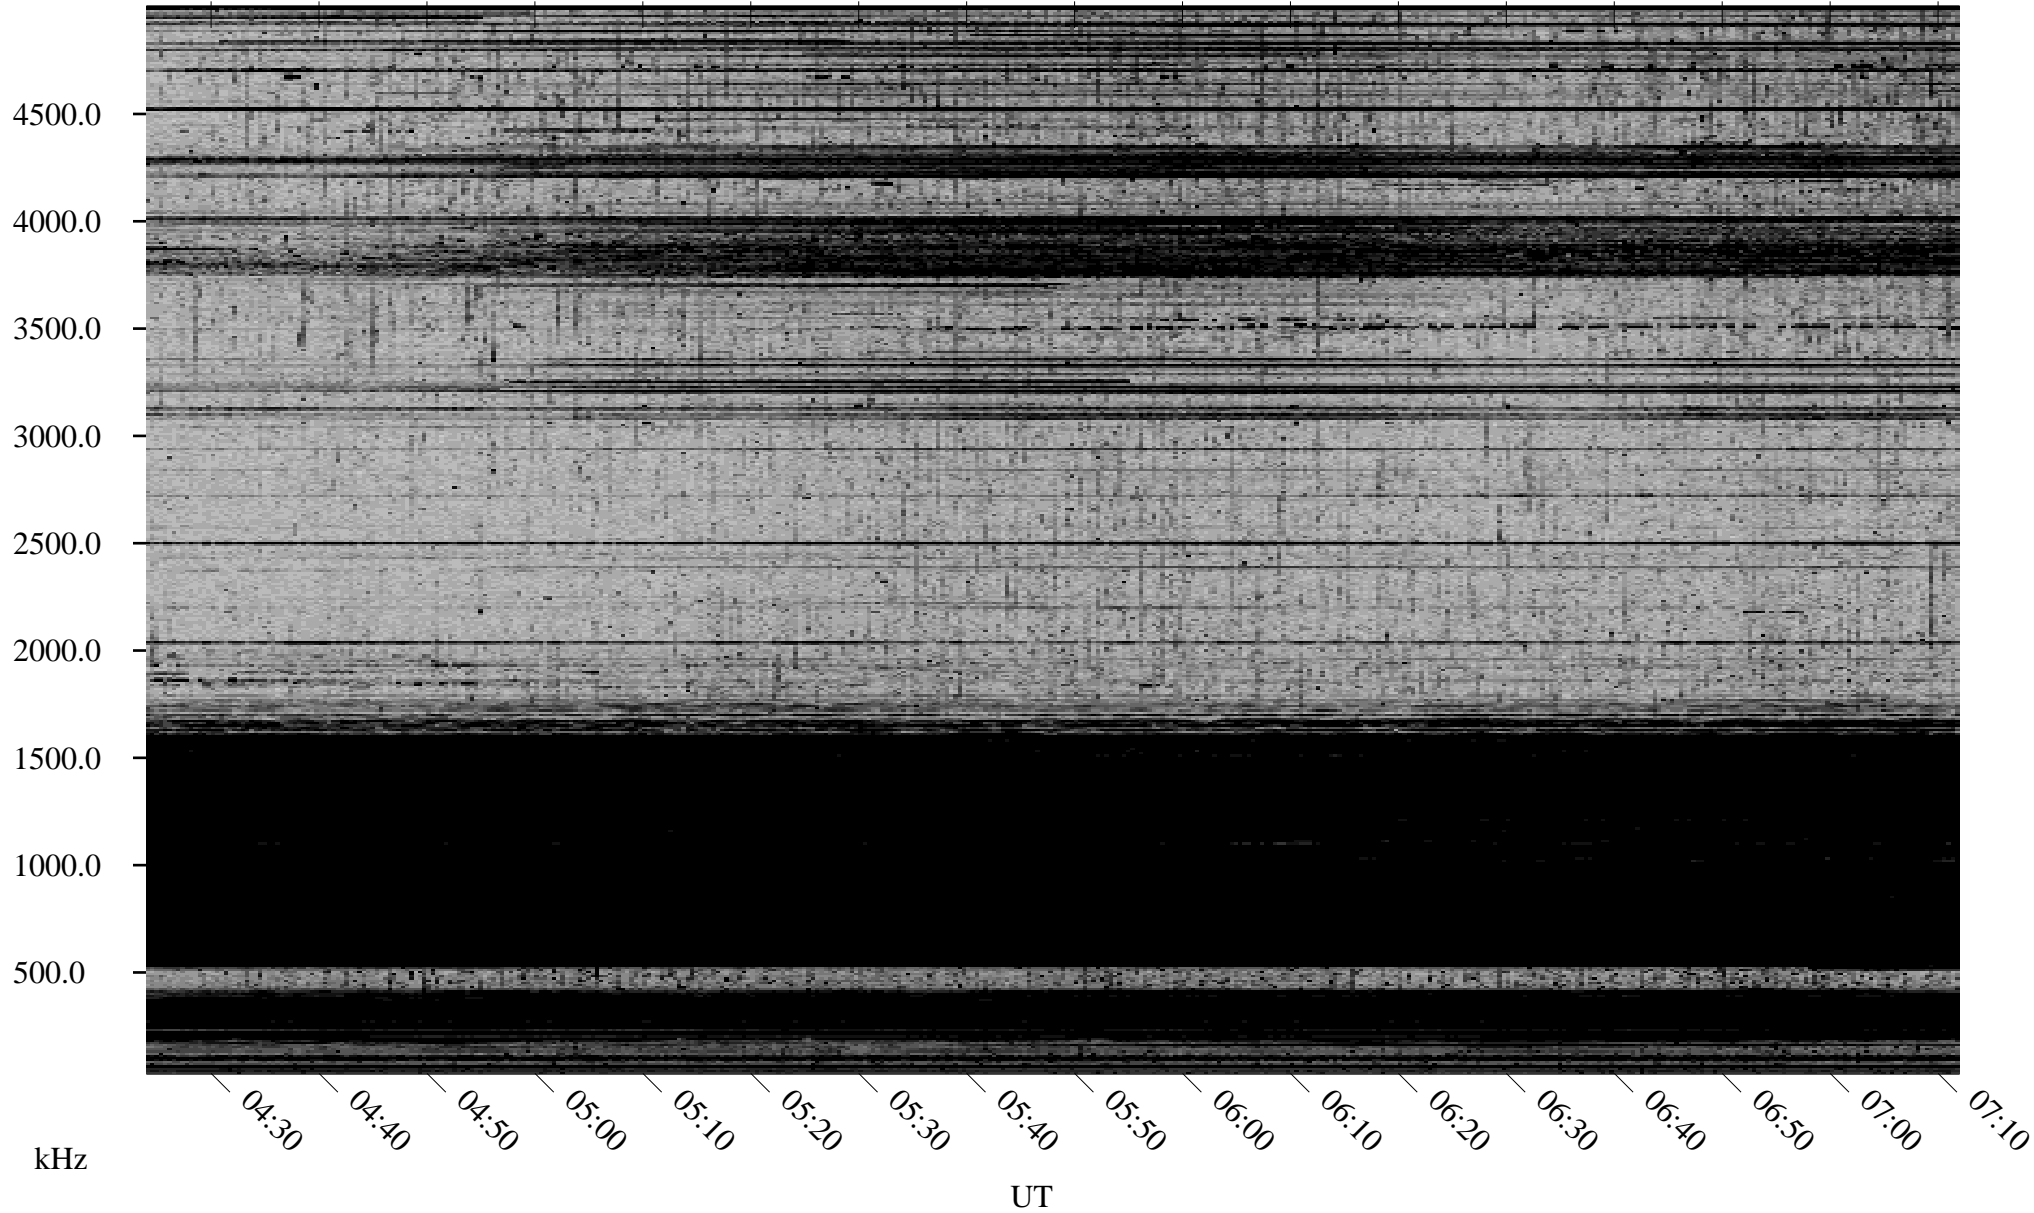

11/21/1998 Churchill, Manitoba

Linear Scale Black = 161 White = 15

ch983251.r00m max_12

Page 1

11/21/1998 Churchill, Manitoba

Linear Scale Black = 161 White = 15

ch983251.r00m max_12

Page 2

11/22/1998 Churchill, Manitoba

Linear Scale Black = 161 White = 15

ch983251.r00m max_12

Page 3

11/22/1998 Churchill, Manitoba

Linear Scale Black = 161 White = 15

ch98325l.r00m max_12

Page 4

11/22/1998 Churchill, Manitoba

Linear Scale Black = 161 White = 15

ch983251.r00m max_12

Page 5

11/22/1998 Churchill, Manitoba

Linear Scale Black = 161 White = 15

ch983251.r00m max_12

Page 6

11/22/1998 Churchill, Manitoba

Linear Scale Black = 161 White = 15

ch983251.r00m max_12

Page 7

11/22/1998 Churchill, Manitoba

Linear Scale Black = 161 White = 15

ch983251.r00m max_12