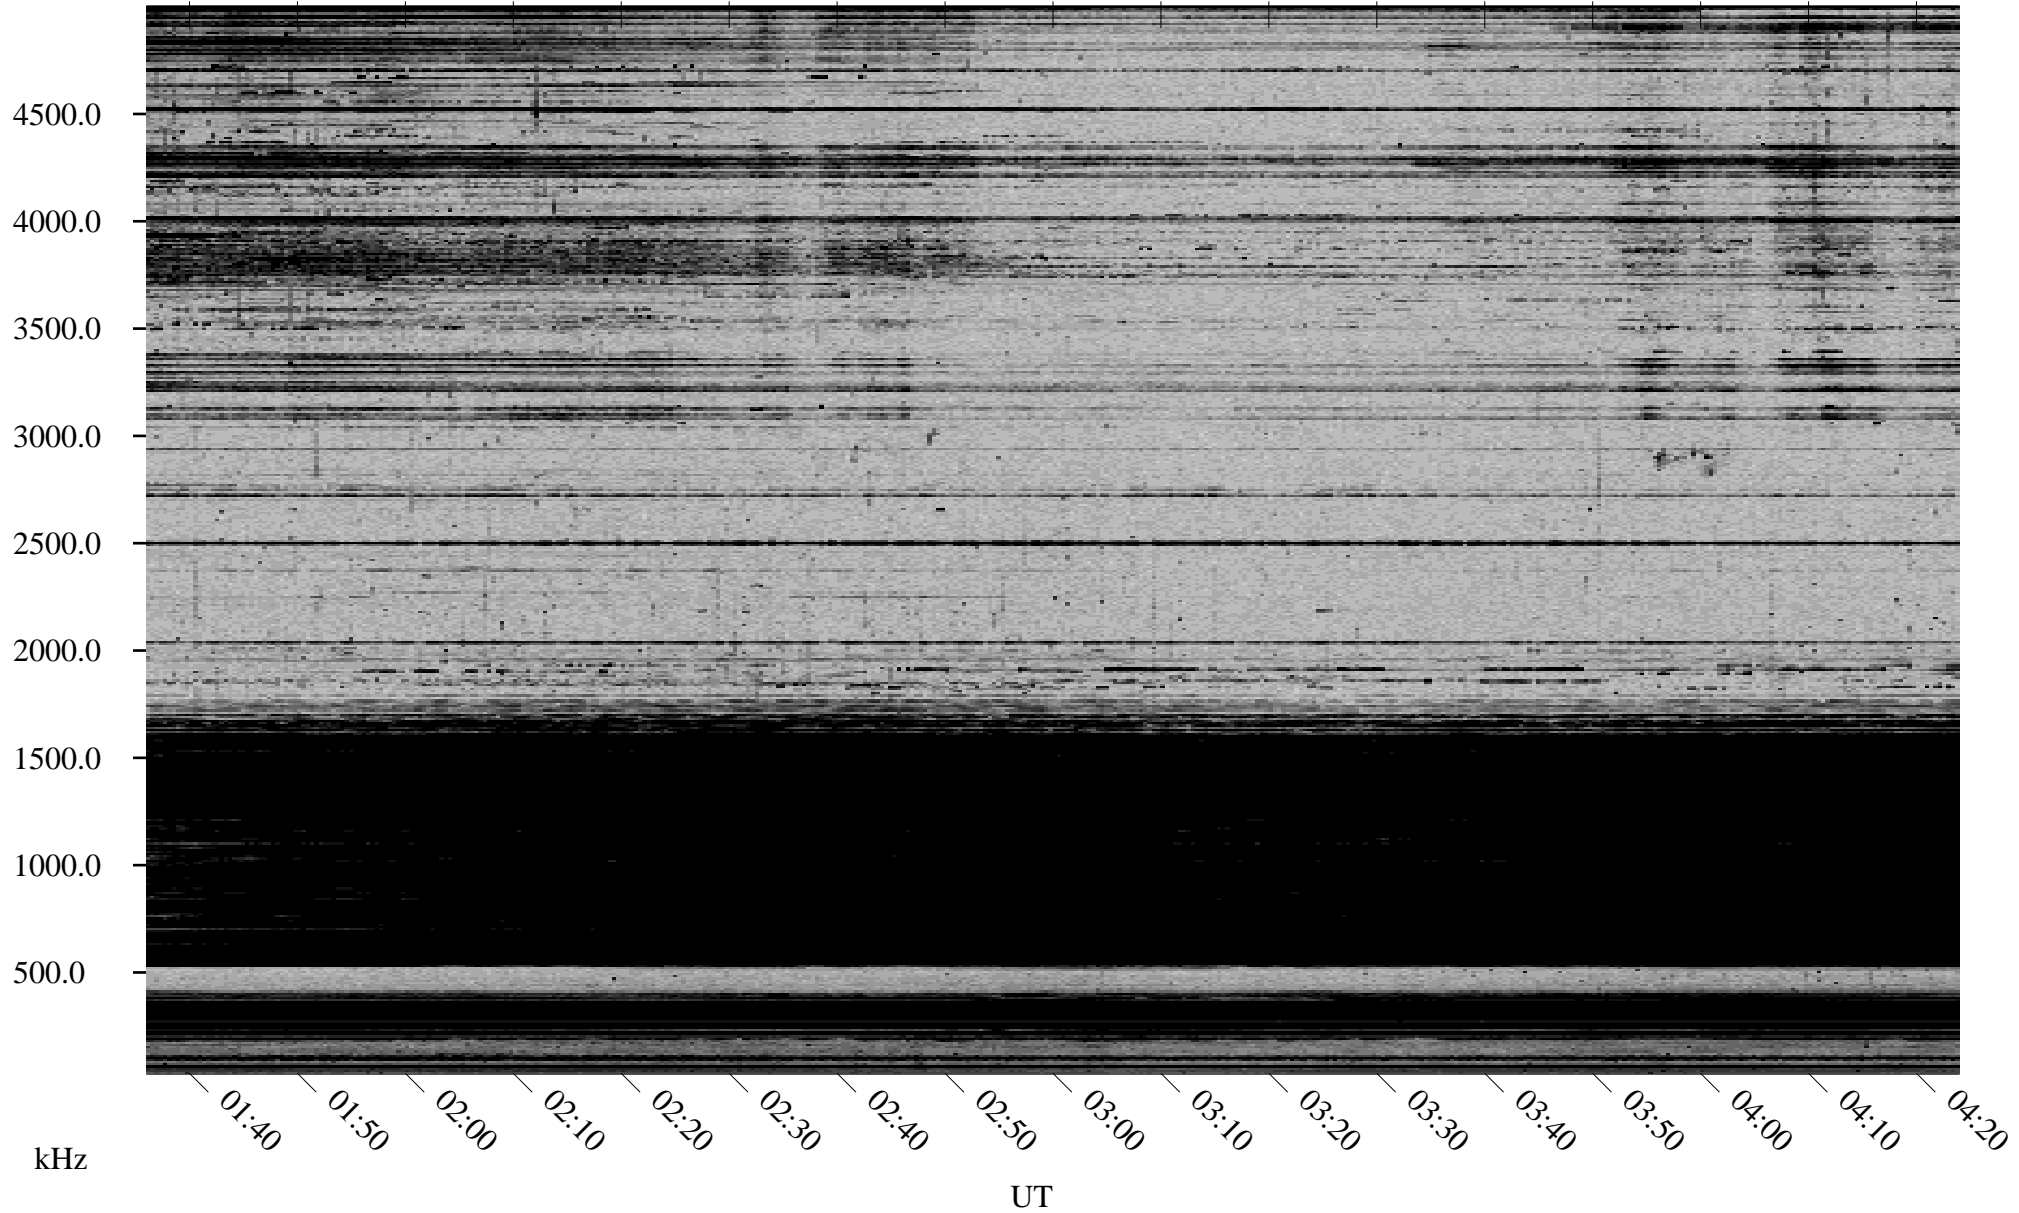

11/22/1998 Churchill, Manitoba

Linear Scale Black = 161 White = 15

ch98326l.r00m max_12

Page 1

11/22/1998 Churchill, Manitoba

Linear Scale Black = 161 White = 15

ch98326l.r00m max_12

Page 2

11/23/1998 Churchill, Manitoba

Linear Scale Black = 161 White = 15

ch98326l.r00m max_12

Page 3

11/23/1998 Churchill, Manitoba

Linear Scale Black = 161 White = 15

ch98326l.r00m max_12

Page 4

11/23/1998 Churchill, Manitoba

Linear Scale Black = 161 White = 15

ch98326l.r00m max_12

11/23/1998 Churchill, Manitoba

Linear Scale Black = 161 White = 15

ch98326l.r00m max_12

Page 6

11/23/1998 Churchill, Manitoba

Linear Scale Black = 161 White = 15

ch98326l.r00m max_12

Page 7

11/23/1998 Churchill, Manitoba

Linear Scale Black = 161 White = 15

ch98326l.r00m max_12

Page 8