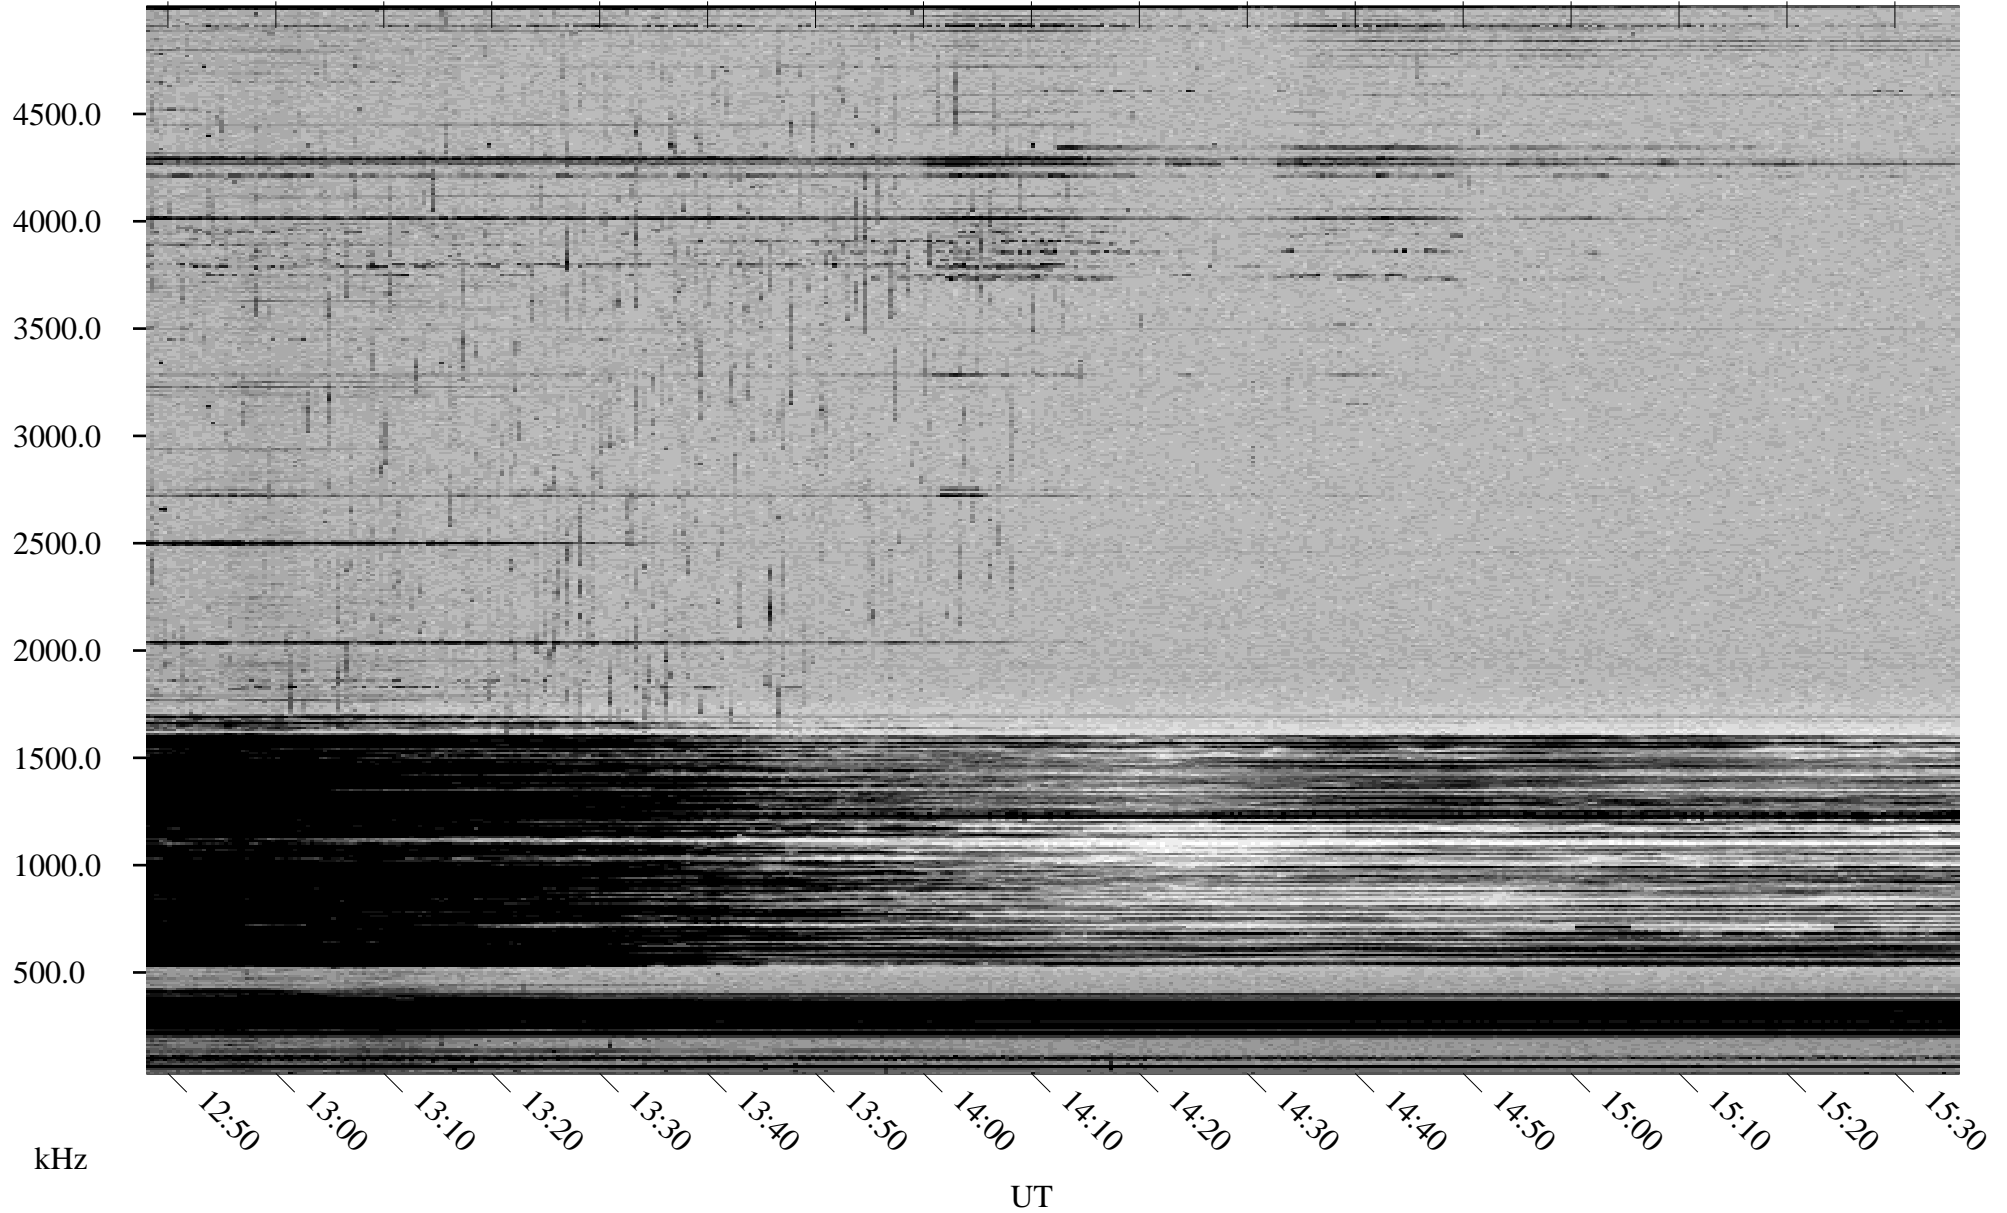

11/22/1998 Churchill, Manitoba

Linear Scale Black = 161 White = 15

ch98326l.r00m max_12

Page 1

11/22/1998 Churchill, Manitoba

Linear Scale Black = 161 White = 15

ch98326l.r00m max_12

Page 2

11/23/1998 Churchill, Manitoba

Linear Scale Black = 161 White = 15

ch98326l.r00m max_12

Page 3

11/23/1998 Churchill, Manitoba

Linear Scale Black = 161 White = 15

ch98326l.r00m max_12

Page 4

11/23/1998 Churchill, Manitoba

Linear Scale Black = 161 White = 15

ch98326l.r00m max_12

11/23/1998 Churchill, Manitoba

Linear Scale Black = 161 White = 15

ch98326l.r00m max_12

Page 6

11/23/1998 Churchill, Manitoba

Linear Scale Black = 161 White = 15

ch98326l.r00m max_12

Page 7

11/23/1998 Churchill, Manitoba

Linear Scale Black = 161 White = 15

ch98326l.r00m max_12

Page 8