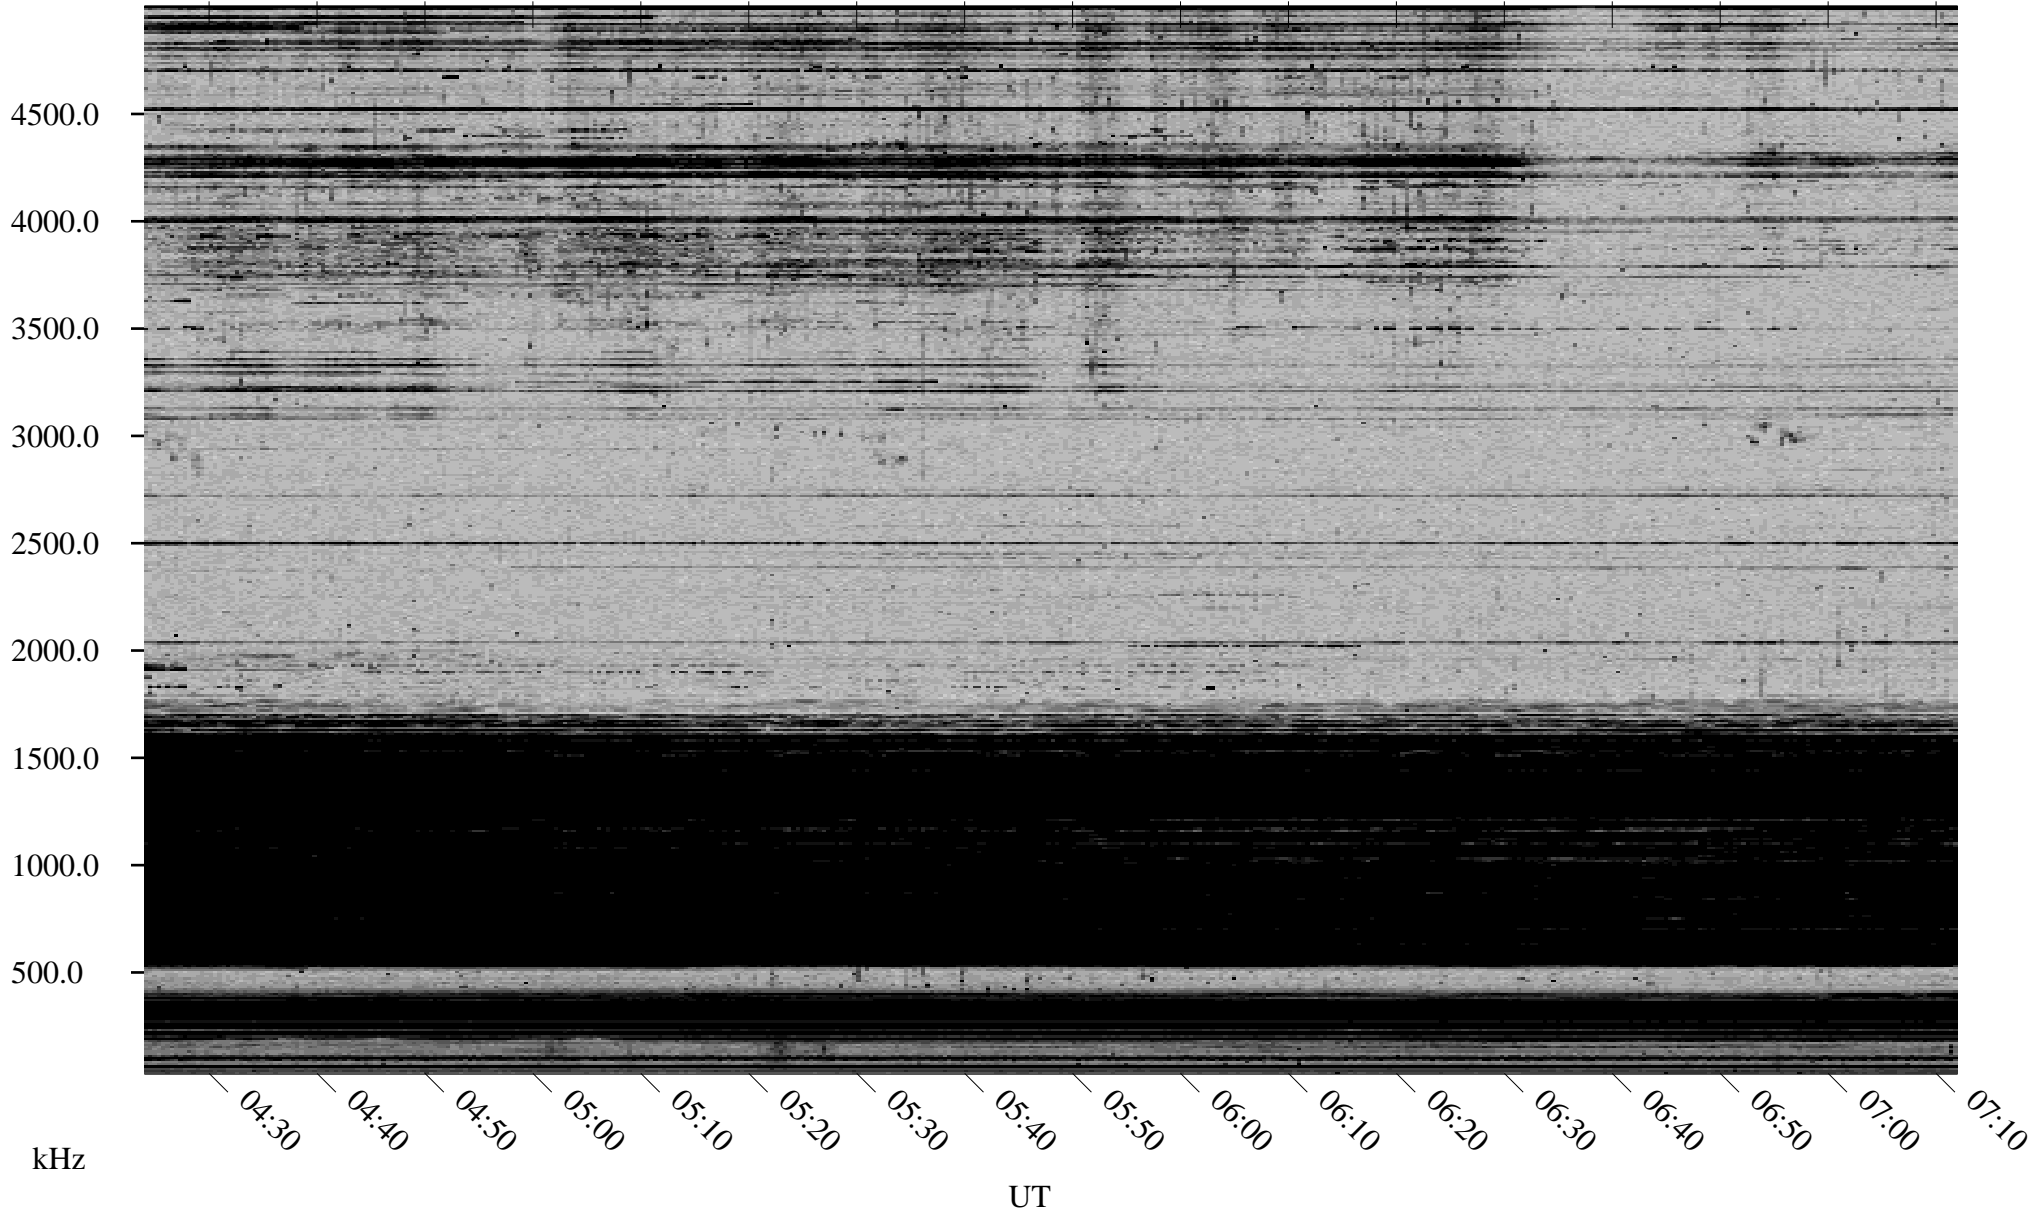

11/22/1998 Churchill, Manitoba

Linear Scale Black = 161 White = 15

ch98326l.r00m max_12

Page 1

11/22/1998 Churchill, Manitoba

Linear Scale Black = 161 White = 15

ch98326l.r00m max_12

Page 2

11/23/1998 Churchill, Manitoba

Linear Scale Black = 161 White = 15

ch98326l.r00m max_12

Page 3

11/23/1998 Churchill, Manitoba

Linear Scale Black = 161 White = 15

ch98326l.r00m max_12

Page 4

11/23/1998 Churchill, Manitoba

Linear Scale Black = 161 White = 15

ch98326l.r00m max_12

11/23/1998 Churchill, Manitoba

Linear Scale Black = 161 White = 15

ch98326l.r00m max_12

Page 6

11/23/1998 Churchill, Manitoba

Linear Scale Black = 161 White = 15

ch98326l.r00m max_12

Page 7

11/23/1998 Churchill, Manitoba

Linear Scale Black = 161 White = 15

ch98326l.r00m max_12

Page 8