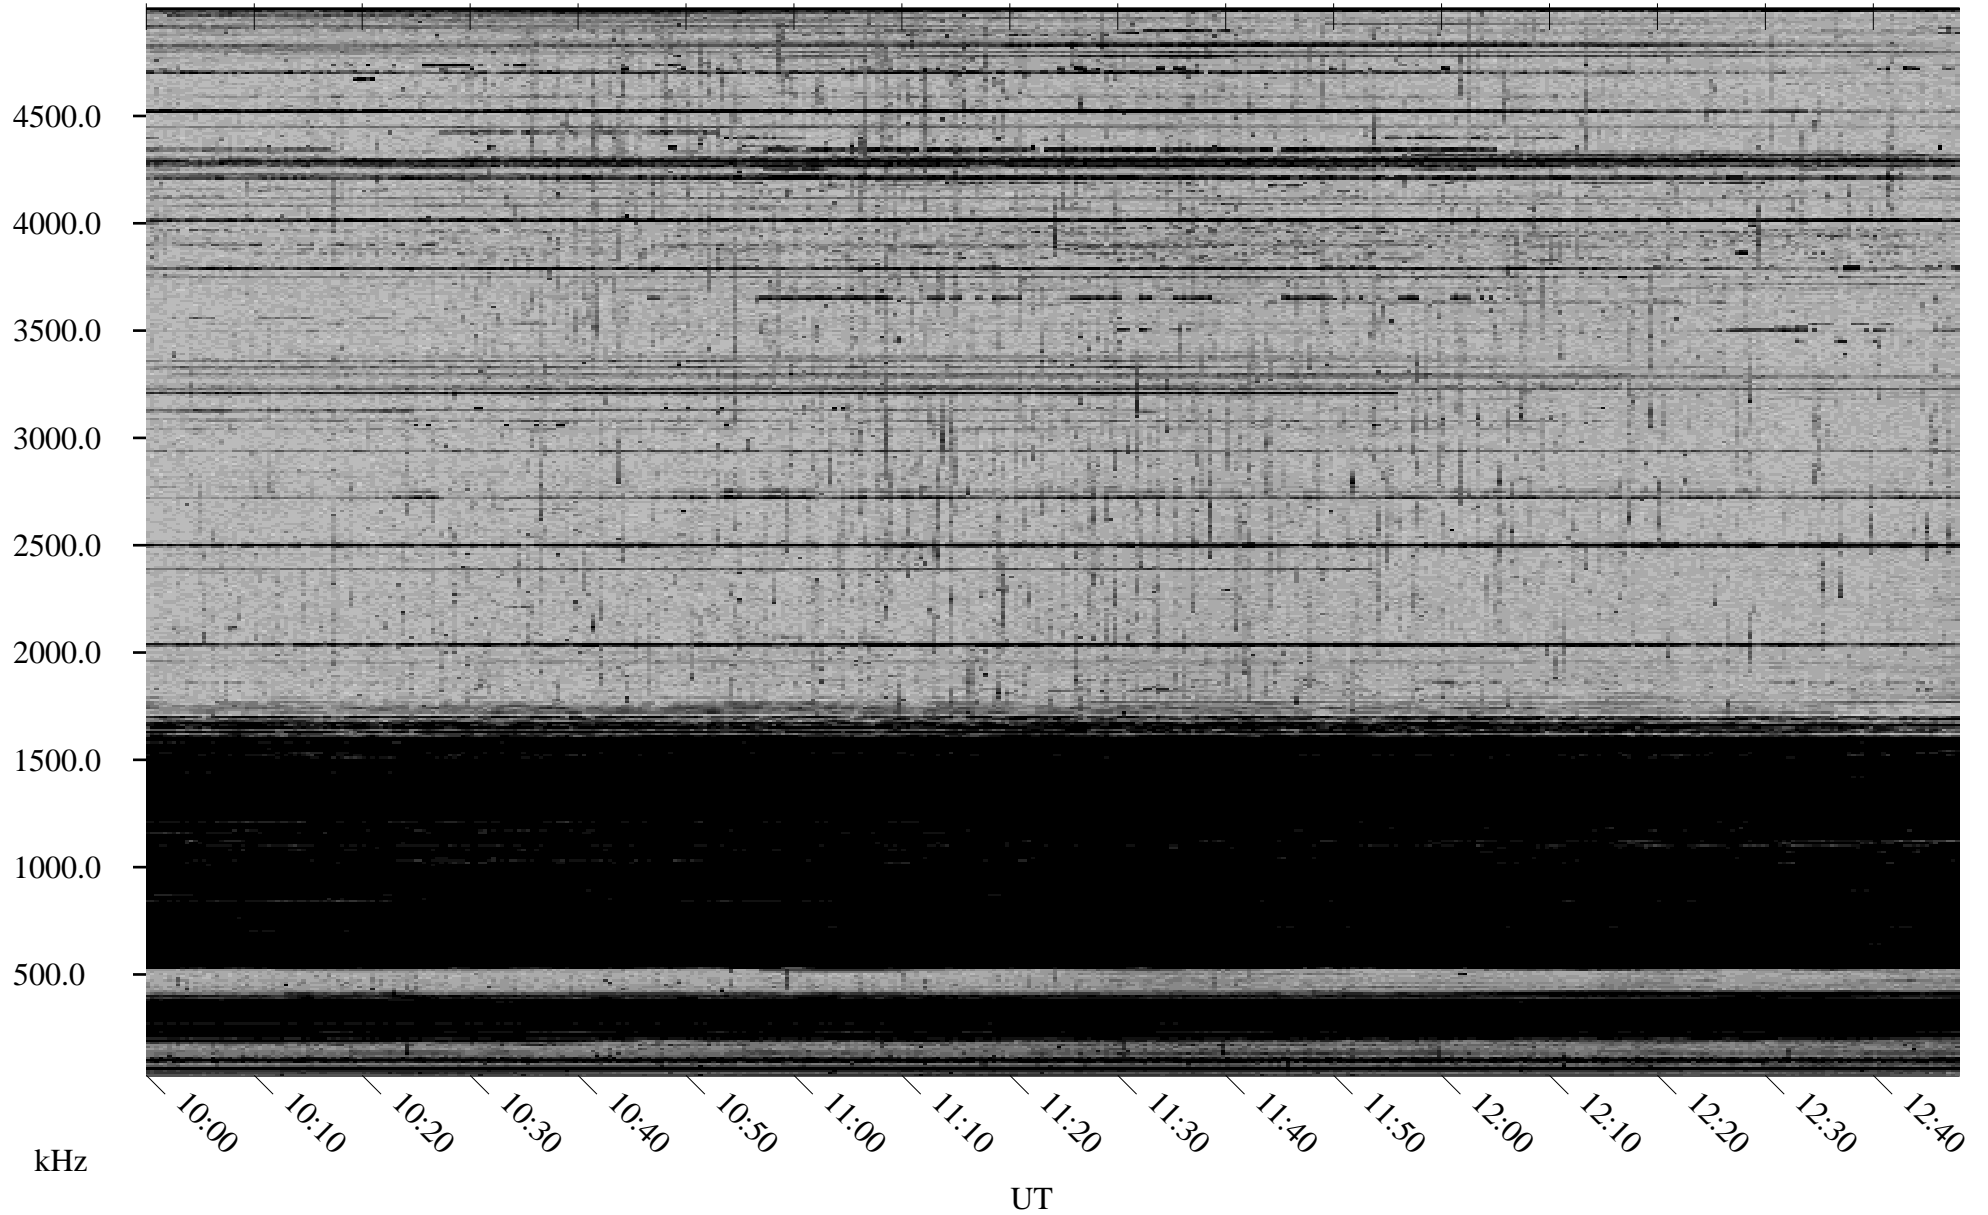

11/23/1998 Churchill, Manitoba

Linear Scale Black = 161 White = 15

ch98326l.r00m max_12

Page 3

11/23/1998 Churchill, Manitoba

Linear Scale Black = 161 White = 15

ch98326l.r00m max_12

Page 4

11/23/1998 Churchill, Manitoba

Linear Scale Black = 161 White = 15

ch98326l.r00m max_12

11/23/1998 Churchill, Manitoba

Linear Scale Black = 161 White = 15

ch98326l.r00m max_12

Page 6

11/23/1998 Churchill, Manitoba

Linear Scale Black = 161 White = 15

ch98326l.r00m max_12

Page 7

11/23/1998 Churchill, Manitoba

Linear Scale Black = 161 White = 15

ch98326l.r00m max_12

Page 8