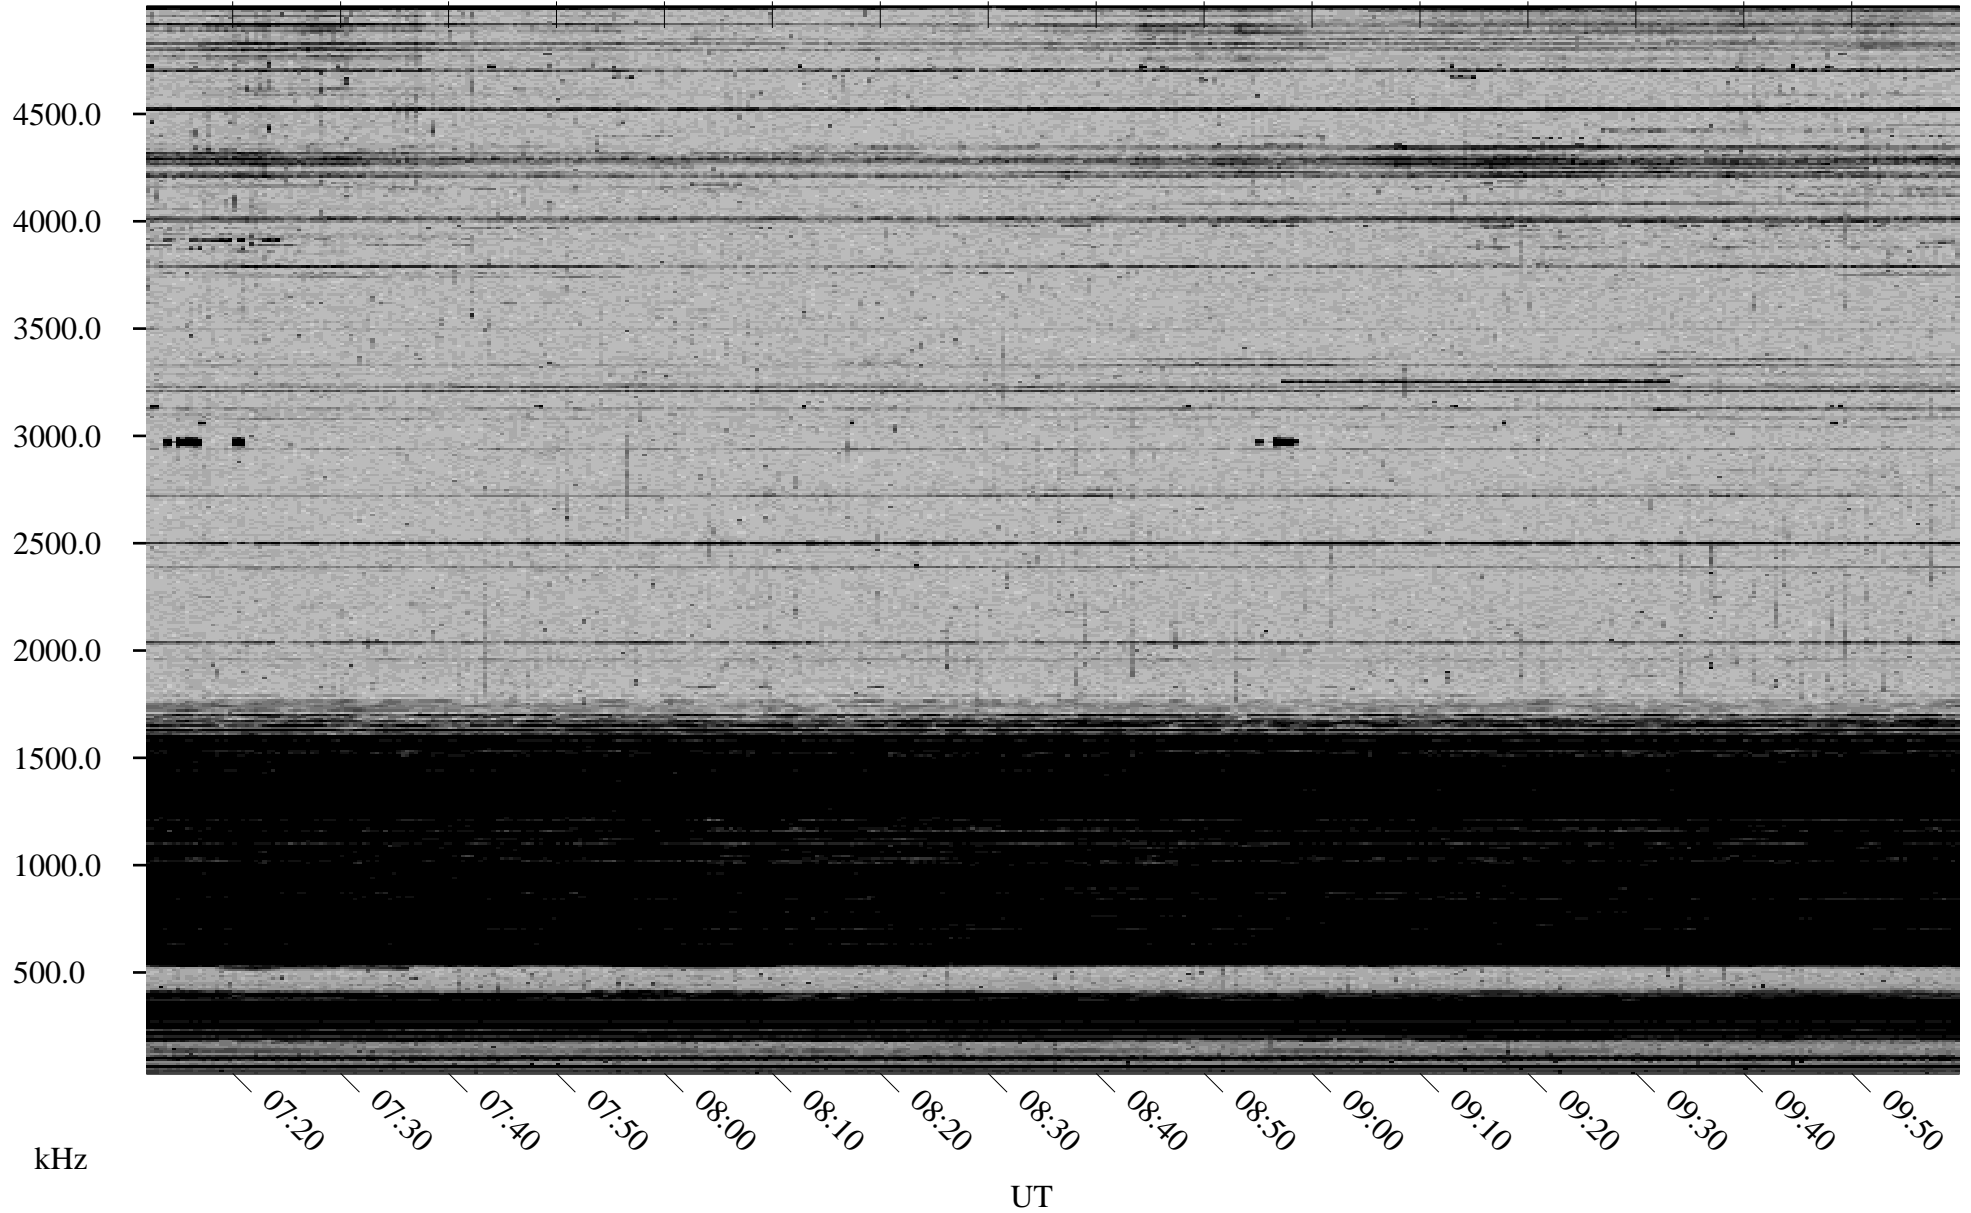

11/22/1998 Churchill, Manitoba

Linear Scale Black = 161 White = 15

ch98326l.r00m max_12

Page 1

11/22/1998 Churchill, Manitoba

Linear Scale Black = 161 White = 15

ch98326l.r00m max_12

Page 2

11/23/1998 Churchill, Manitoba

Linear Scale Black = 161 White = 15

ch98326l.r00m max_12

Page 3

11/23/1998 Churchill, Manitoba

Linear Scale Black = 161 White = 15

ch98326l.r00m max_12

Page 4

11/23/1998 Churchill, Manitoba

Linear Scale Black = 161 White = 15

ch98326l.r00m max_12

11/23/1998 Churchill, Manitoba

Linear Scale Black = 161 White = 15

ch98326l.r00m max_12

Page 6

11/23/1998 Churchill, Manitoba

Linear Scale Black = 161 White = 15

ch98326l.r00m max_12

Page 7

11/23/1998 Churchill, Manitoba

Linear Scale Black = 161 White = 15

ch98326l.r00m max_12

Page 8