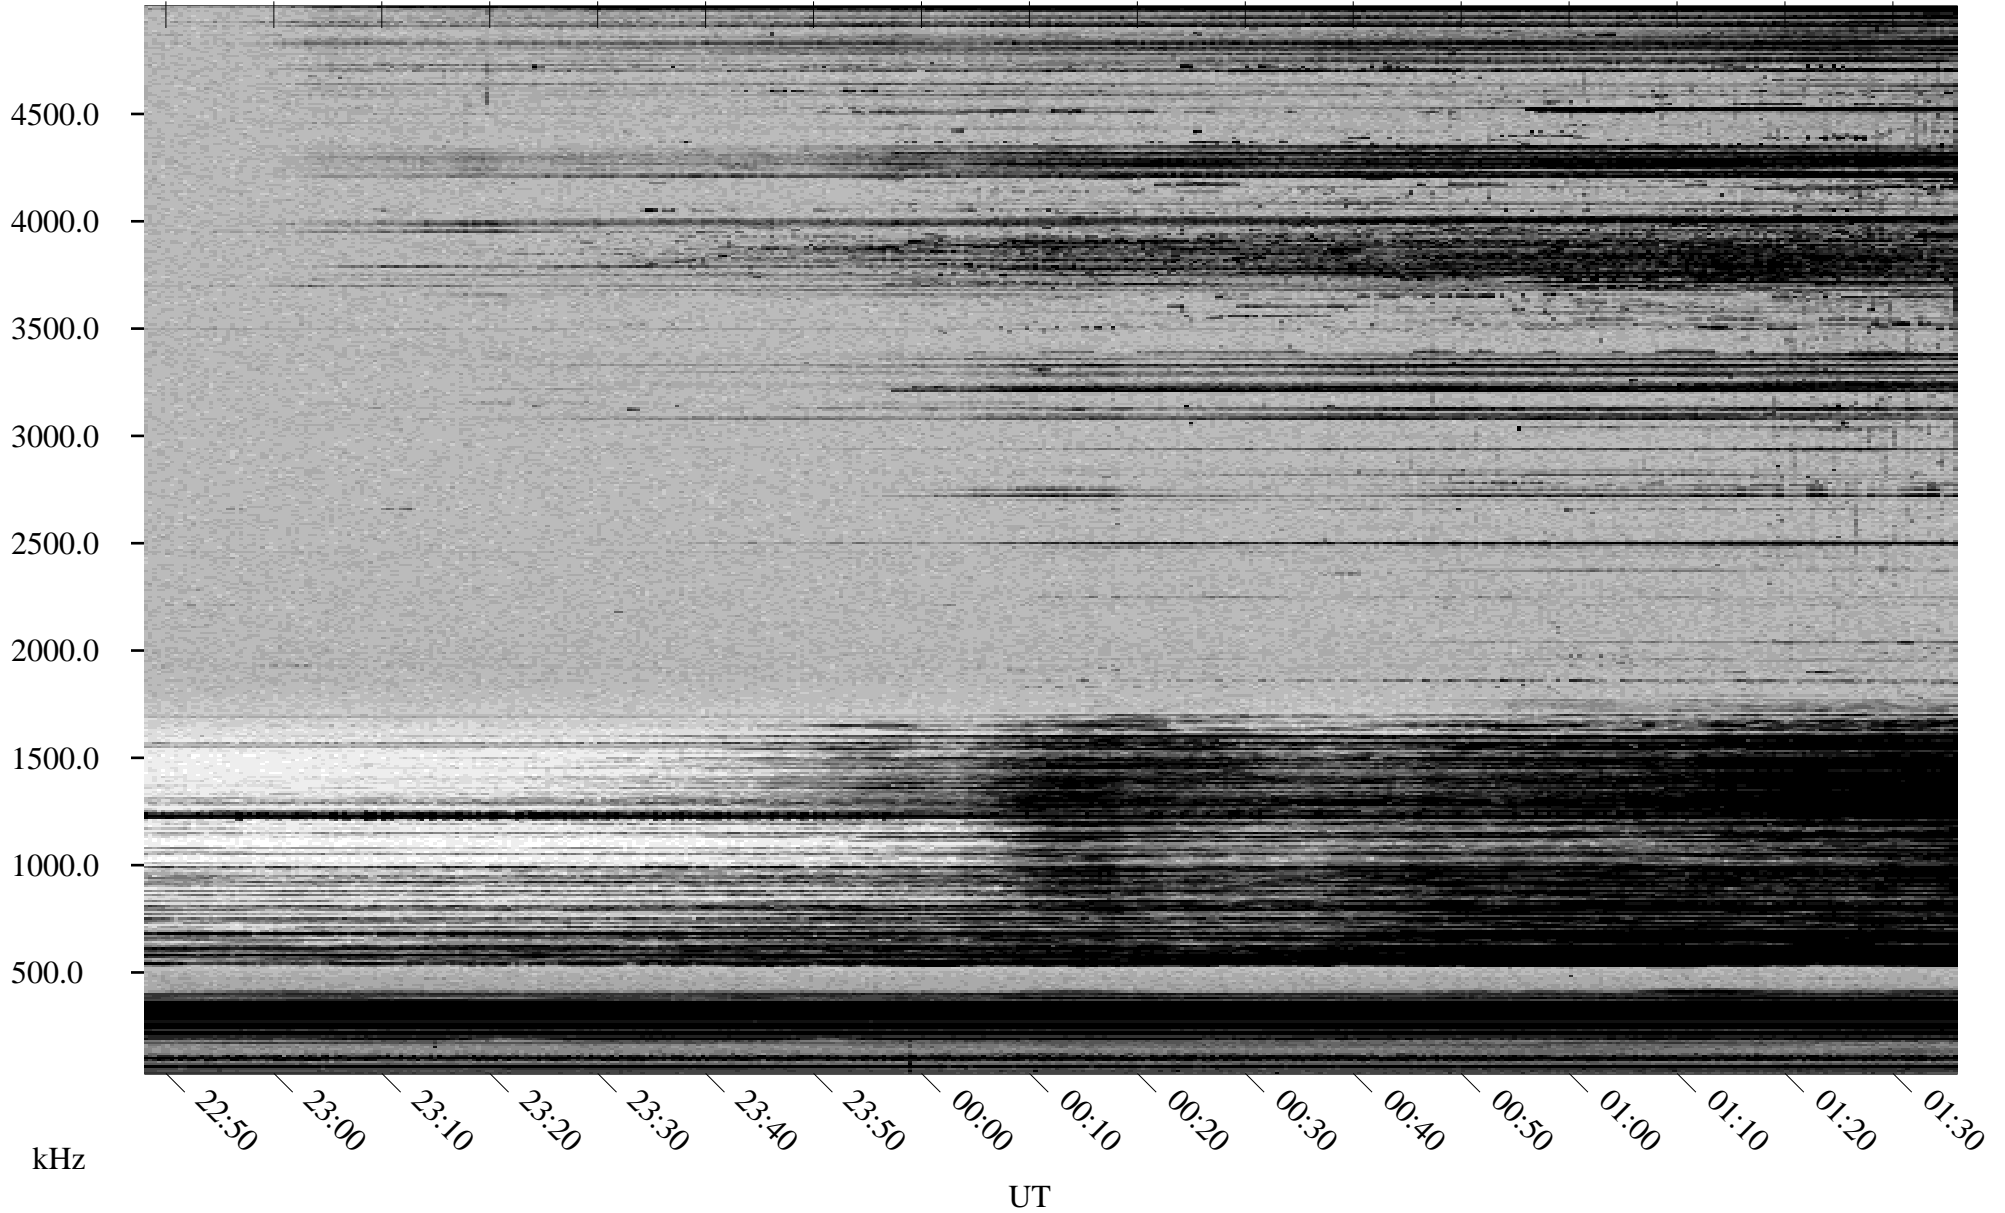

11/22/1998 Churchill, Manitoba

Linear Scale Black = 161 White = 15

ch98326l.r00m max_12

Page 1

11/22/1998 Churchill, Manitoba

Linear Scale Black = 161 White = 15

ch98326l.r00m max_12

Page 2

11/23/1998 Churchill, Manitoba

Linear Scale Black = 161 White = 15

ch98326l.r00m max_12

Page 3

11/23/1998 Churchill, Manitoba

Linear Scale Black = 161 White = 15

ch98326l.r00m max_12

Page 4

11/23/1998 Churchill, Manitoba

Linear Scale Black = 161 White = 15

ch98326l.r00m max_12

11/23/1998 Churchill, Manitoba

Linear Scale Black = 161 White = 15

ch98326l.r00m max_12

Page 6

11/23/1998 Churchill, Manitoba

Linear Scale Black = 161 White = 15

ch98326l.r00m max_12

Page 7

11/23/1998 Churchill, Manitoba

Linear Scale Black = 161 White = 15

ch98326l.r00m max_12

Page 8