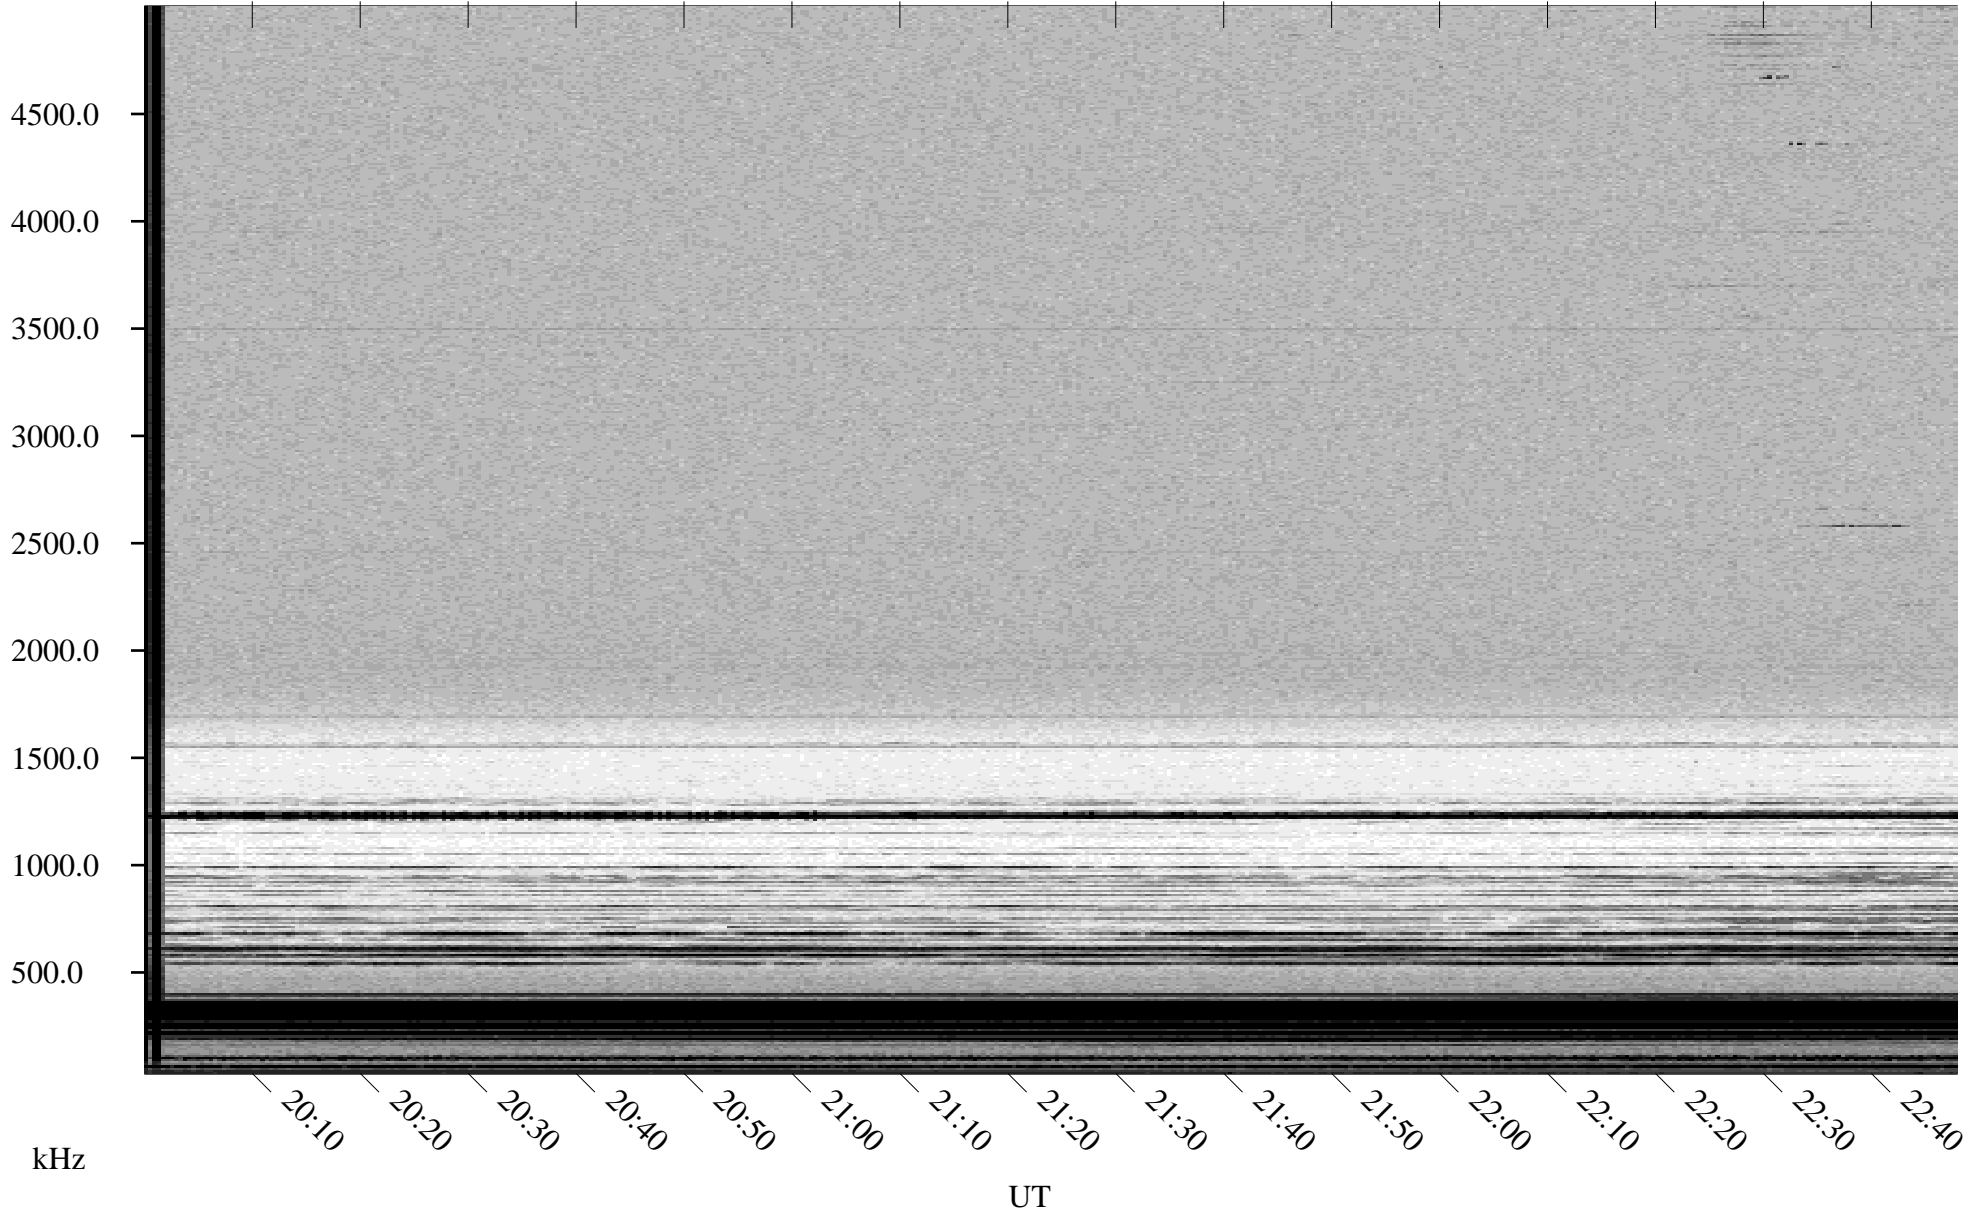

11/22/1998 Churchill, Manitoba

Linear Scale Black = 161 White = 15

ch98326l.r00m max_12

Page 1

11/22/1998 Churchill, Manitoba

Linear Scale Black = 161 White = 15

ch98326l.r00m max_12

Page 2

11/23/1998 Churchill, Manitoba

Linear Scale Black = 161 White = 15

ch98326l.r00m max_12

Page 3

11/23/1998 Churchill, Manitoba

Linear Scale Black = 161 White = 15

ch98326l.r00m max_12

Page 4

11/23/1998 Churchill, Manitoba

Linear Scale Black = 161 White = 15

ch98326l.r00m max_12

11/23/1998 Churchill, Manitoba

Linear Scale Black = 161 White = 15

ch98326l.r00m max_12

Page 6

11/23/1998 Churchill, Manitoba

Linear Scale Black = 161 White = 15

ch98326l.r00m max_12

Page 7

11/23/1998 Churchill, Manitoba

Linear Scale Black = 161 White = 15

ch98326l.r00m max_12

Page 8