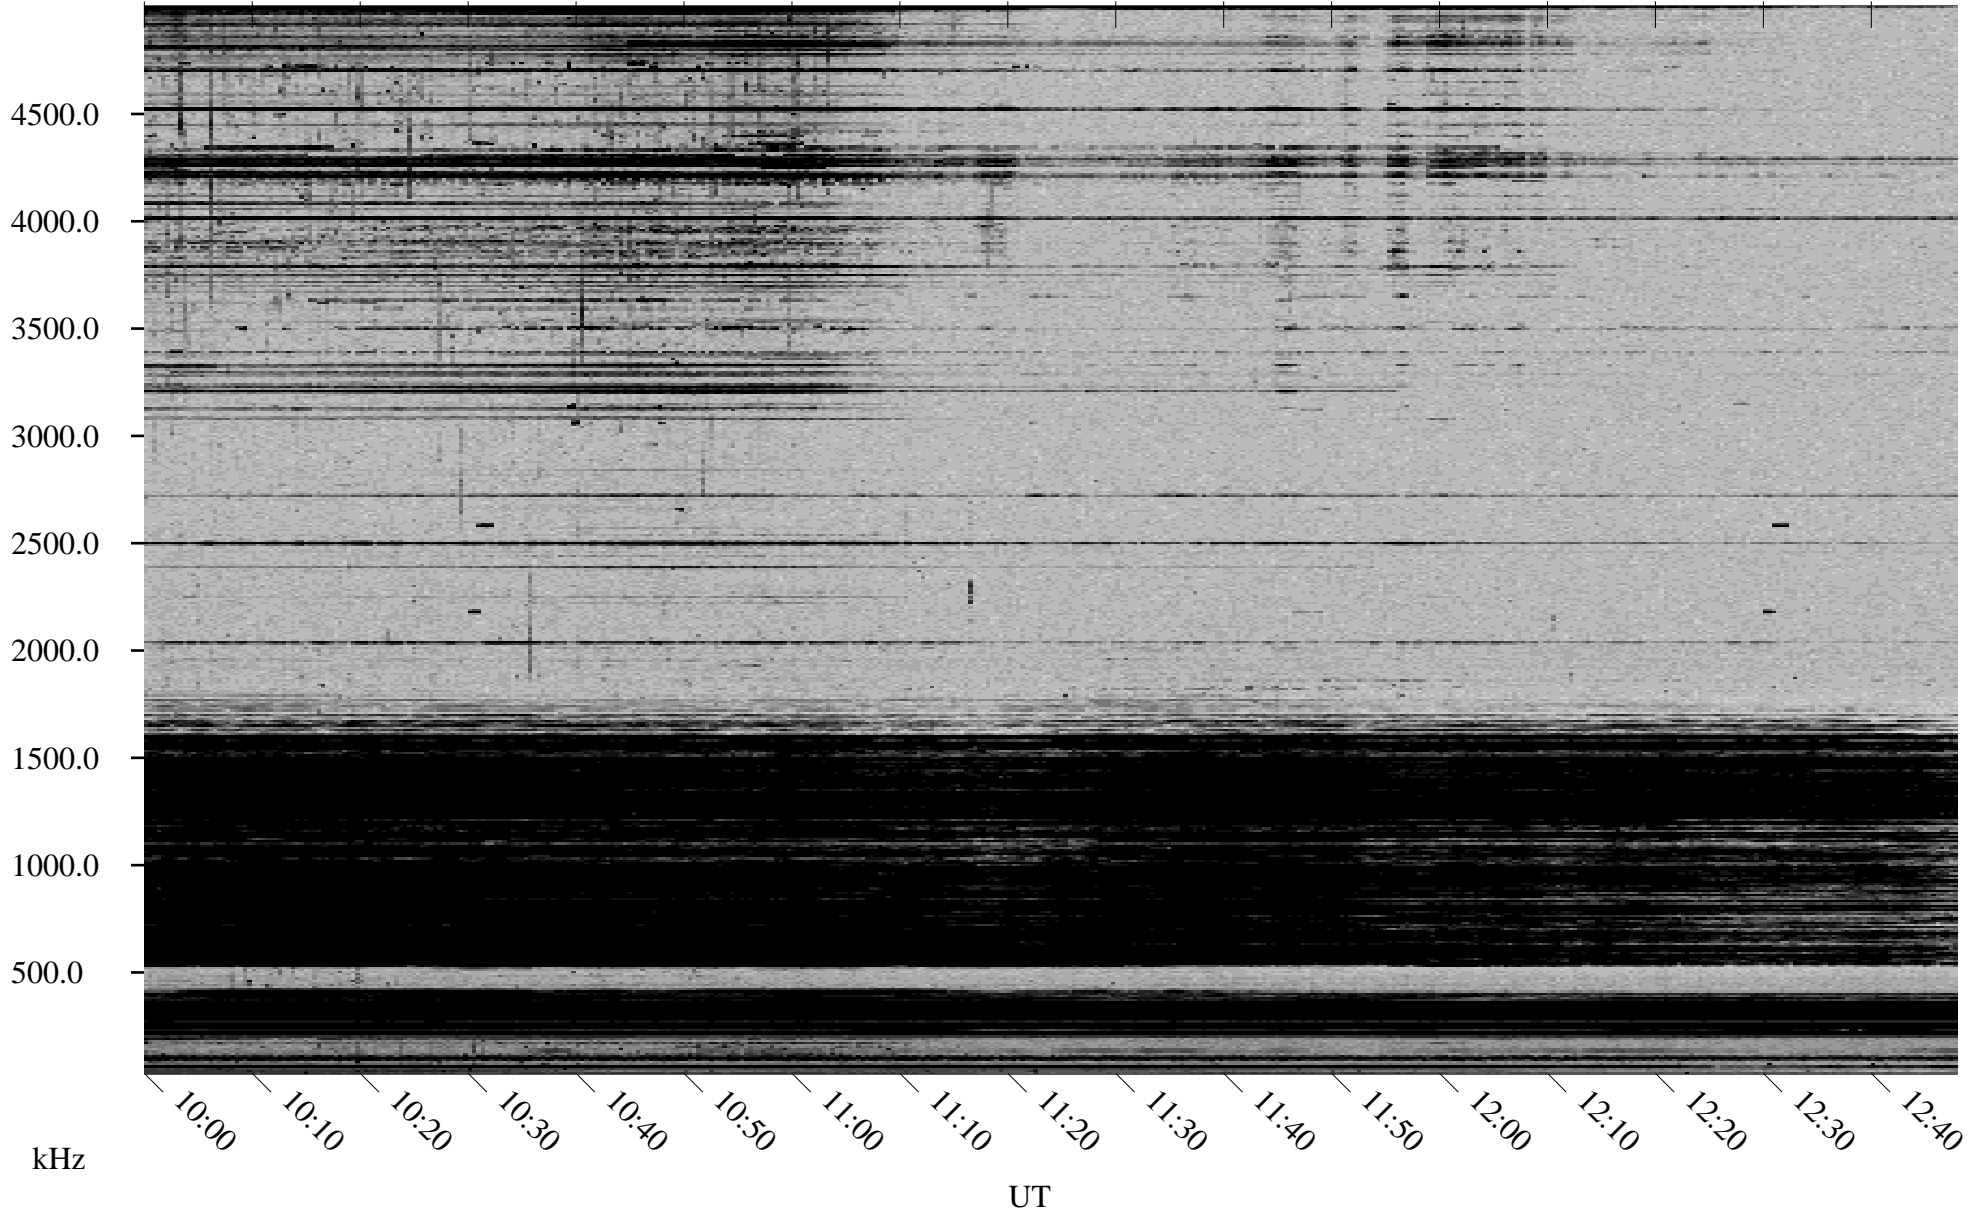

11/23/1998 Churchill, Manitoba

Linear Scale Black = 161 White = 15

ch98327l.r00m max_12

Page 1

11/23/1998 Churchill, Manitoba

Linear Scale Black = 161 White = 15

ch98327l.r00m max_12

Page 2

11/24/1998 Churchill, Manitoba

Linear Scale Black = 161 White = 15

ch98327l.r00m max_12

Page 3

11/24/1998 Churchill, Manitoba

Linear Scale Black = 161 White = 15

ch98327l.r00m max_12

Page 4

11/24/1998 Churchill, Manitoba

Linear Scale Black = 161 White = 15

ch98327l.r00m max_12

Page 5

11/24/1998 Churchill, Manitoba

Linear Scale Black = 161 White = 15

ch98327l.r00m max_12

Page 6

11/24/1998 Churchill, Manitoba

Linear Scale Black = 161 White = 15

ch98327l.r00m max_12

Page 7

11/24/1998 Churchill, Manitoba

Linear Scale Black = 161 White = 15

ch98327l.r00m max_12