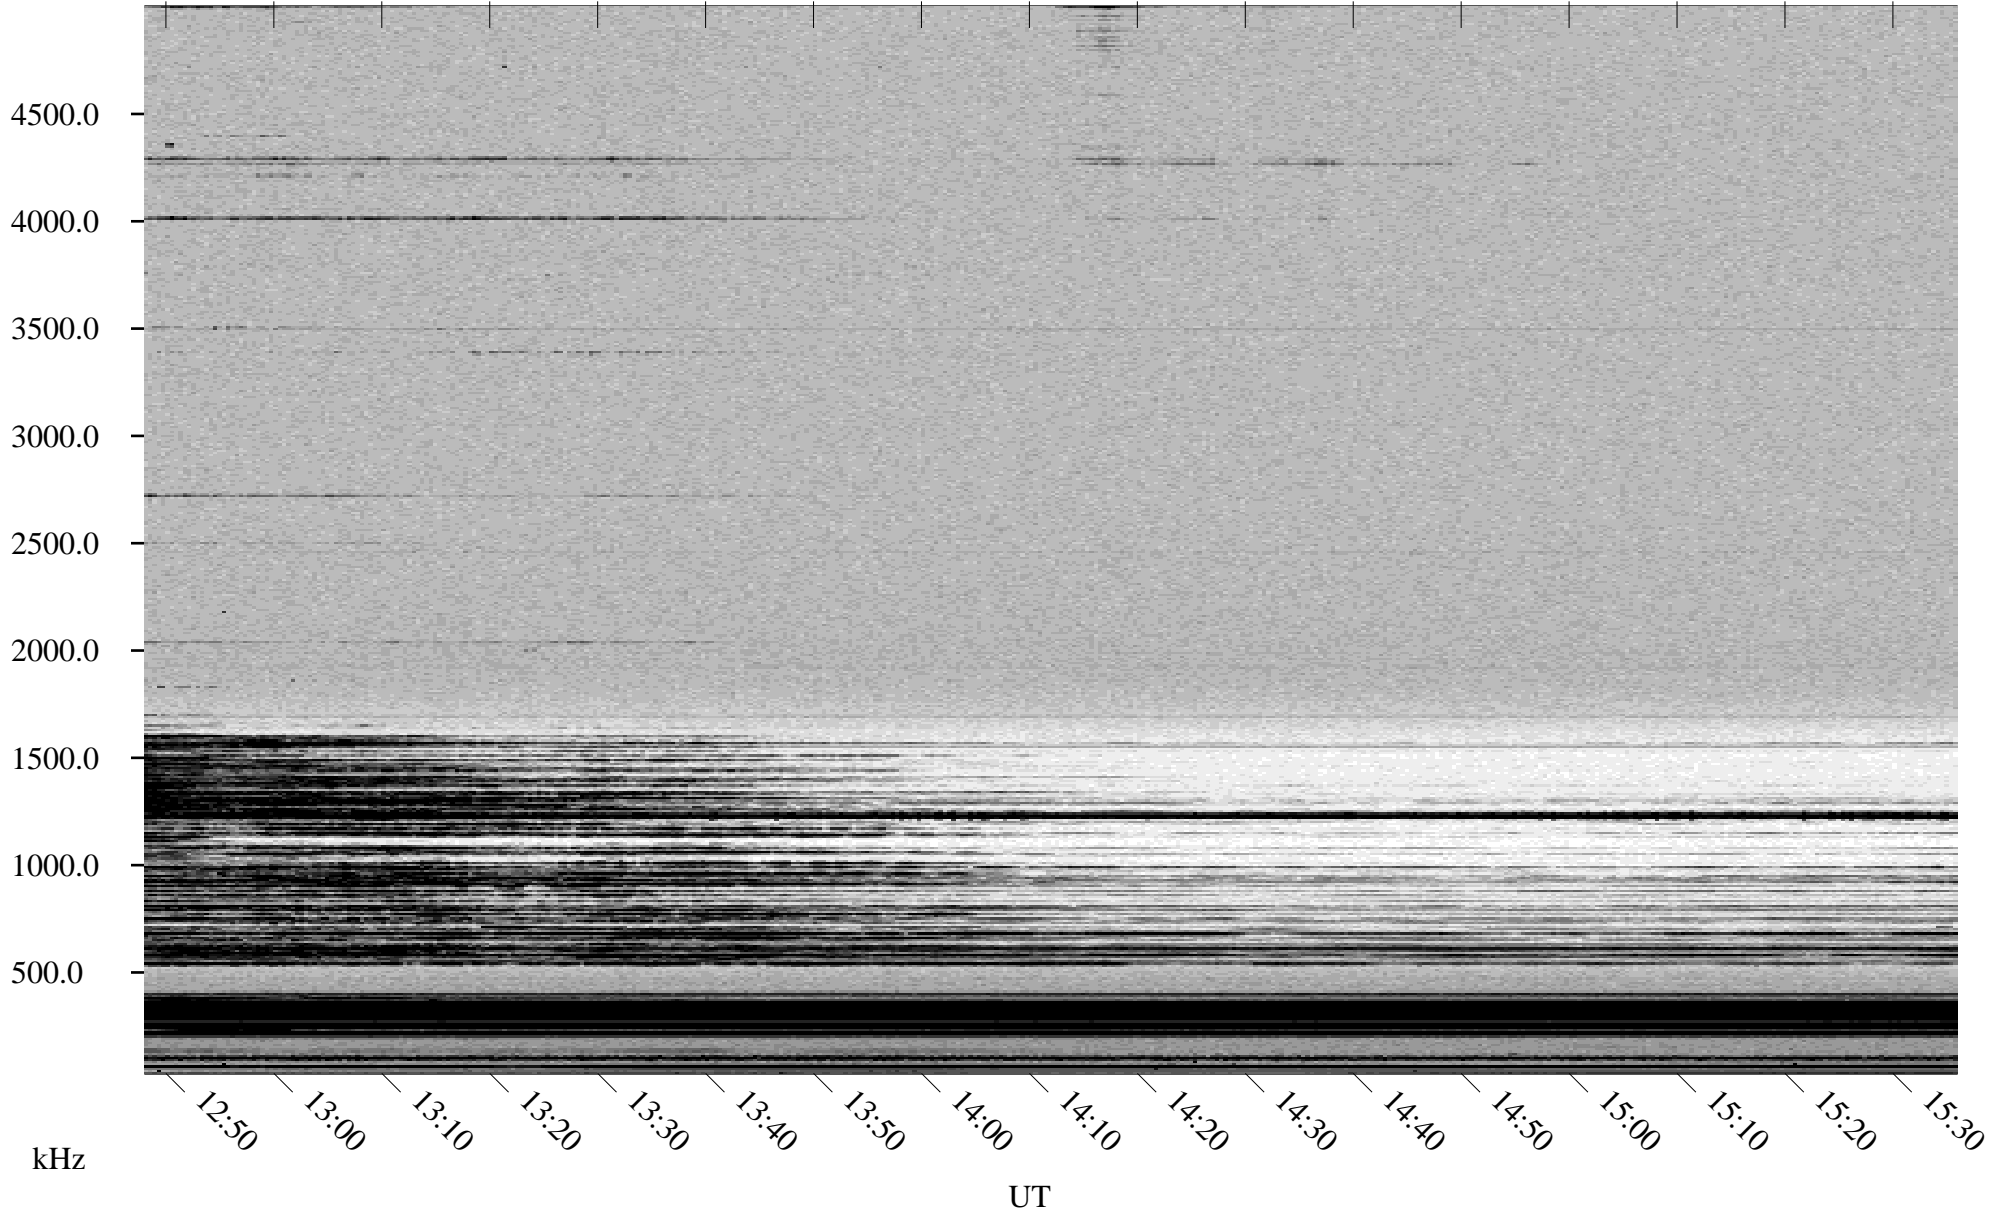

11/23/1998 Churchill, Manitoba

Linear Scale Black = 161 White = 15

ch98327l.r00m max_12

Page 1

11/23/1998 Churchill, Manitoba

Linear Scale Black = 161 White = 15

ch98327l.r00m max_12

Page 2

11/24/1998 Churchill, Manitoba

Linear Scale Black = 161 White = 15

ch98327l.r00m max_12

Page 3

11/24/1998 Churchill, Manitoba

Linear Scale Black = 161 White = 15

ch98327l.r00m max_12

Page 4

11/24/1998 Churchill, Manitoba

Linear Scale Black = 161 White = 15

ch98327l.r00m max_12

Page 5

11/24/1998 Churchill, Manitoba

Linear Scale Black = 161 White = 15

ch98327l.r00m max_12

Page 6

11/24/1998 Churchill, Manitoba

Linear Scale Black = 161 White = 15

ch98327l.r00m max_12

Page 7

11/24/1998 Churchill, Manitoba

Linear Scale Black = 161 White = 15

ch98327l.r00m max_12