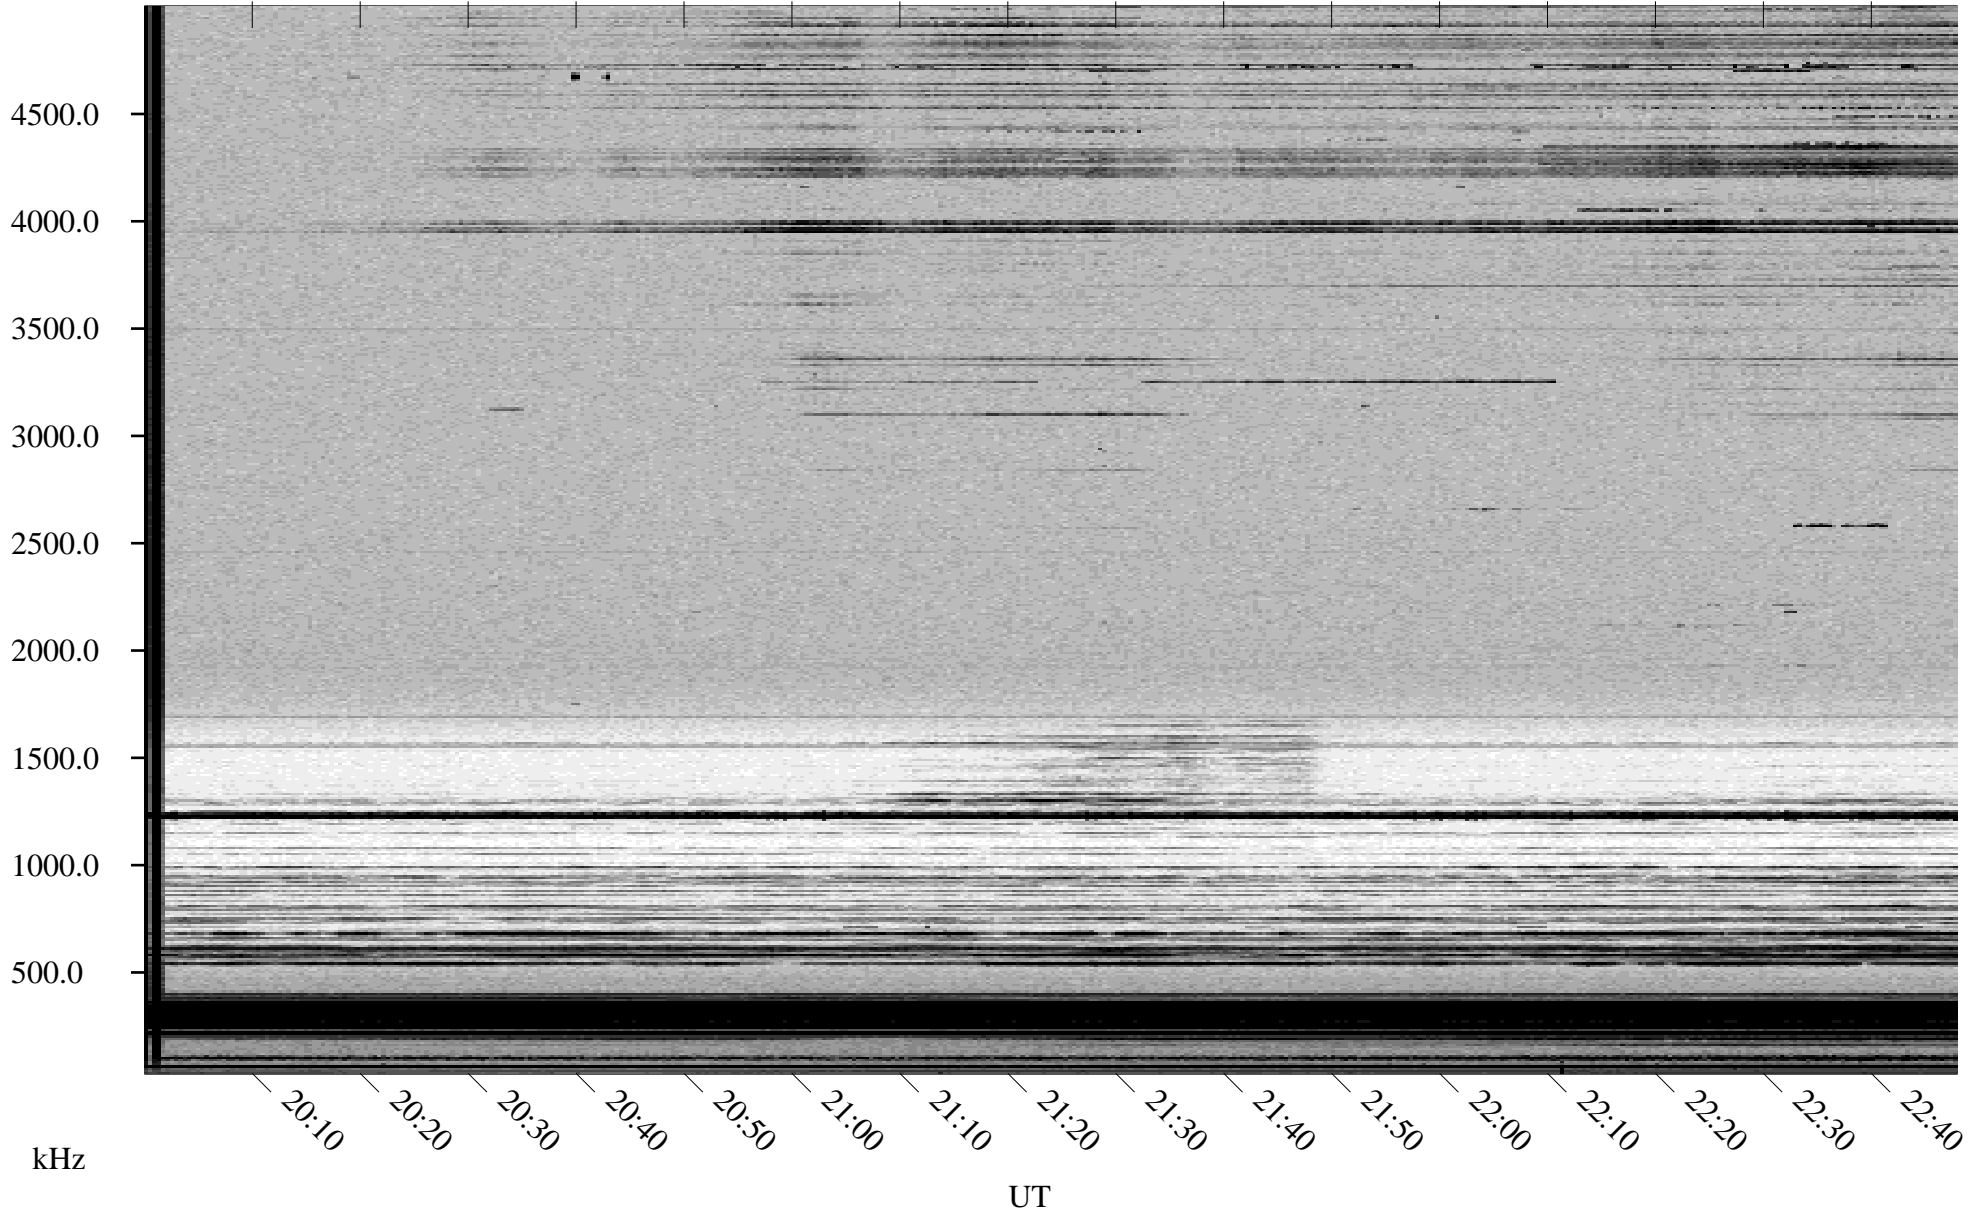

11/23/1998 Churchill, Manitoba

Linear Scale Black = 161 White = 15

ch98327l.r00m max_12

Page 1

11/23/1998 Churchill, Manitoba

Linear Scale Black = 161 White = 15

ch98327l.r00m max_12

Page 2

11/24/1998 Churchill, Manitoba

Linear Scale Black = 161 White = 15

ch98327l.r00m max_12

Page 3

11/24/1998 Churchill, Manitoba

Linear Scale Black = 161 White = 15

ch98327l.r00m max_12

Page 4

11/24/1998 Churchill, Manitoba

Linear Scale Black = 161 White = 15

ch98327l.r00m max_12

Page 5

11/24/1998 Churchill, Manitoba

Linear Scale Black = 161 White = 15

ch98327l.r00m max_12

Page 6

11/24/1998 Churchill, Manitoba

Linear Scale Black = 161 White = 15

ch98327l.r00m max_12

Page 7

11/24/1998 Churchill, Manitoba

Linear Scale Black = 161 White = 15

ch98327l.r00m max_12