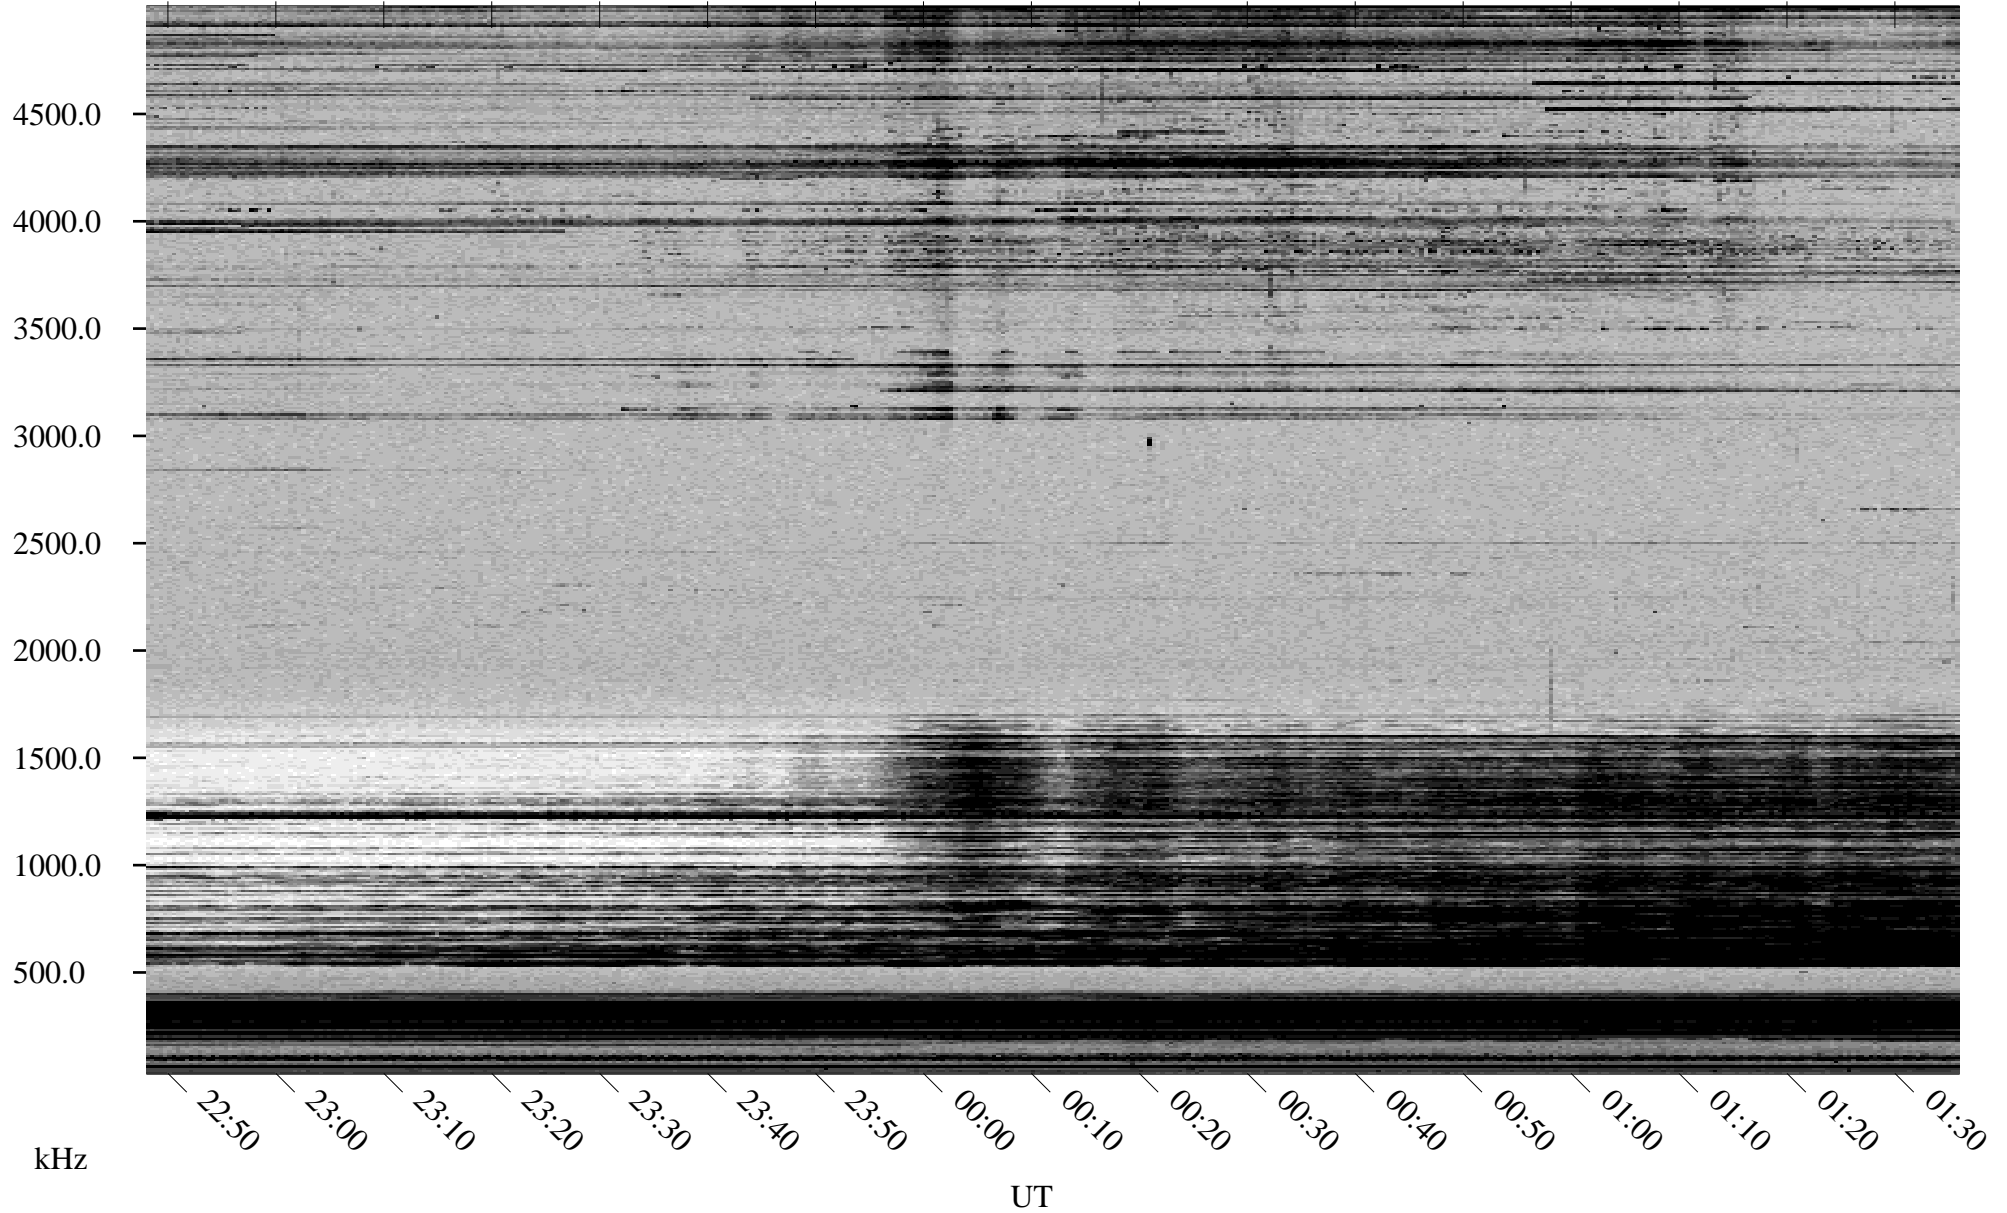

11/23/1998 Churchill, Manitoba

Linear Scale Black = 161 White = 15

ch98327l.r00m max_12

Page 1

11/23/1998 Churchill, Manitoba

Linear Scale Black = 161 White = 15

ch98327l.r00m max_12

Page 2

11/24/1998 Churchill, Manitoba

Linear Scale Black = 161 White = 15

ch98327l.r00m max_12

Page 3

11/24/1998 Churchill, Manitoba

Linear Scale Black = 161 White = 15

ch98327l.r00m max_12

Page 4

11/24/1998 Churchill, Manitoba

Linear Scale Black = 161 White = 15

ch98327l.r00m max_12

Page 5

11/24/1998 Churchill, Manitoba

Linear Scale Black = 161 White = 15

ch98327l.r00m max_12

Page 6

11/24/1998 Churchill, Manitoba

Linear Scale Black = 161 White = 15

ch98327l.r00m max_12

Page 7

11/24/1998 Churchill, Manitoba

Linear Scale Black = 161 White = 15

ch98327l.r00m max_12