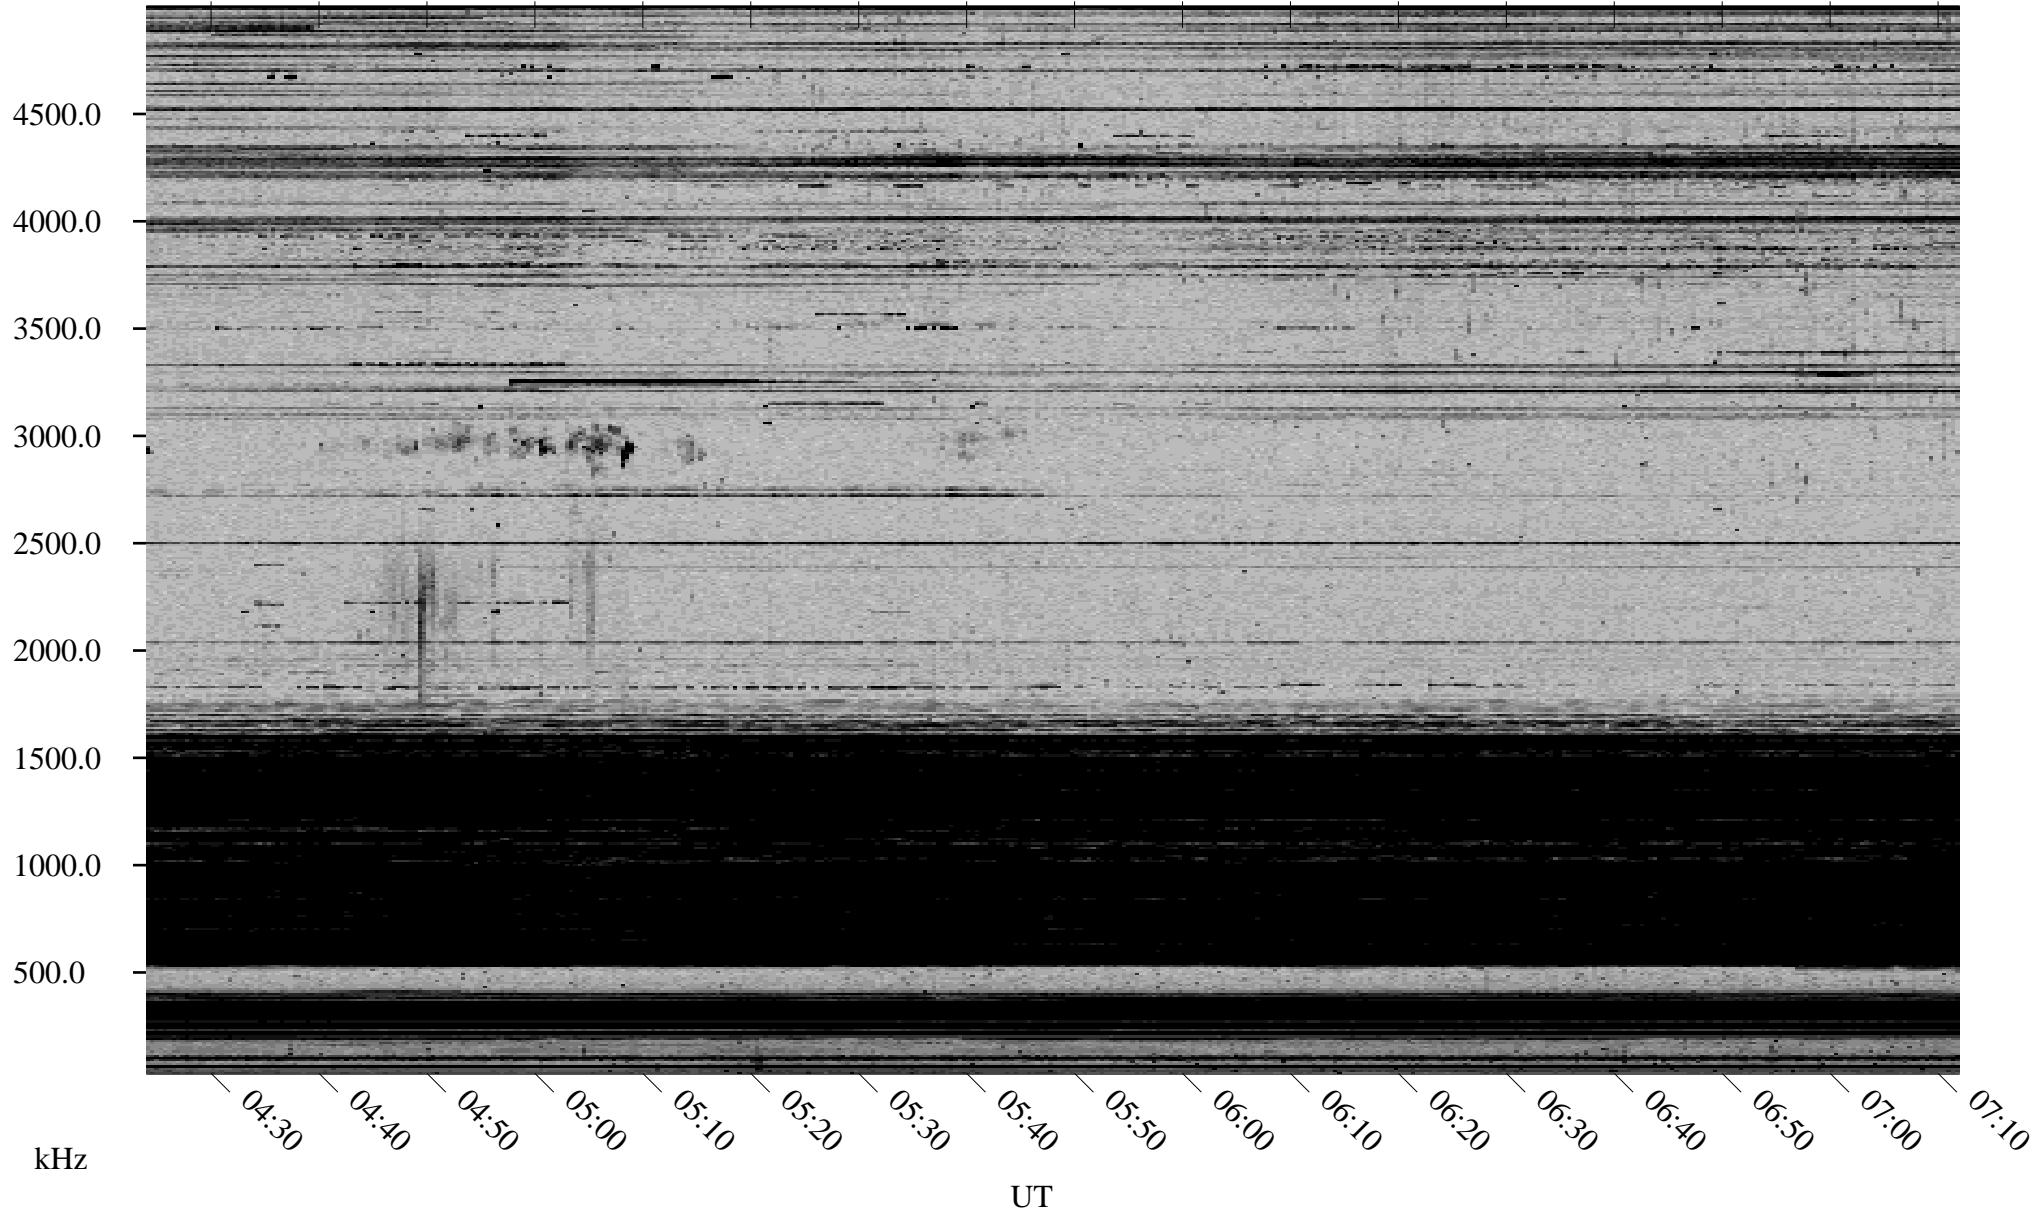

11/23/1998 Churchill, Manitoba

Linear Scale Black = 161 White = 15

ch98327l.r00m max_12

Page 1

11/23/1998 Churchill, Manitoba

Linear Scale Black = 161 White = 15

ch98327l.r00m max_12

Page 2

11/24/1998 Churchill, Manitoba

Linear Scale Black = 161 White = 15

ch98327l.r00m max_12

Page 3

11/24/1998 Churchill, Manitoba

Linear Scale Black = 161 White = 15

ch98327l.r00m max_12

Page 4

11/24/1998 Churchill, Manitoba

Linear Scale Black = 161 White = 15

ch98327l.r00m max_12

Page 5

11/24/1998 Churchill, Manitoba

Linear Scale Black = 161 White = 15

ch98327l.r00m max_12

Page 6

11/24/1998 Churchill, Manitoba

Linear Scale Black = 161 White = 15

ch98327l.r00m max_12

Page 7

11/24/1998 Churchill, Manitoba

Linear Scale Black = 161 White = 15

ch98327l.r00m max_12