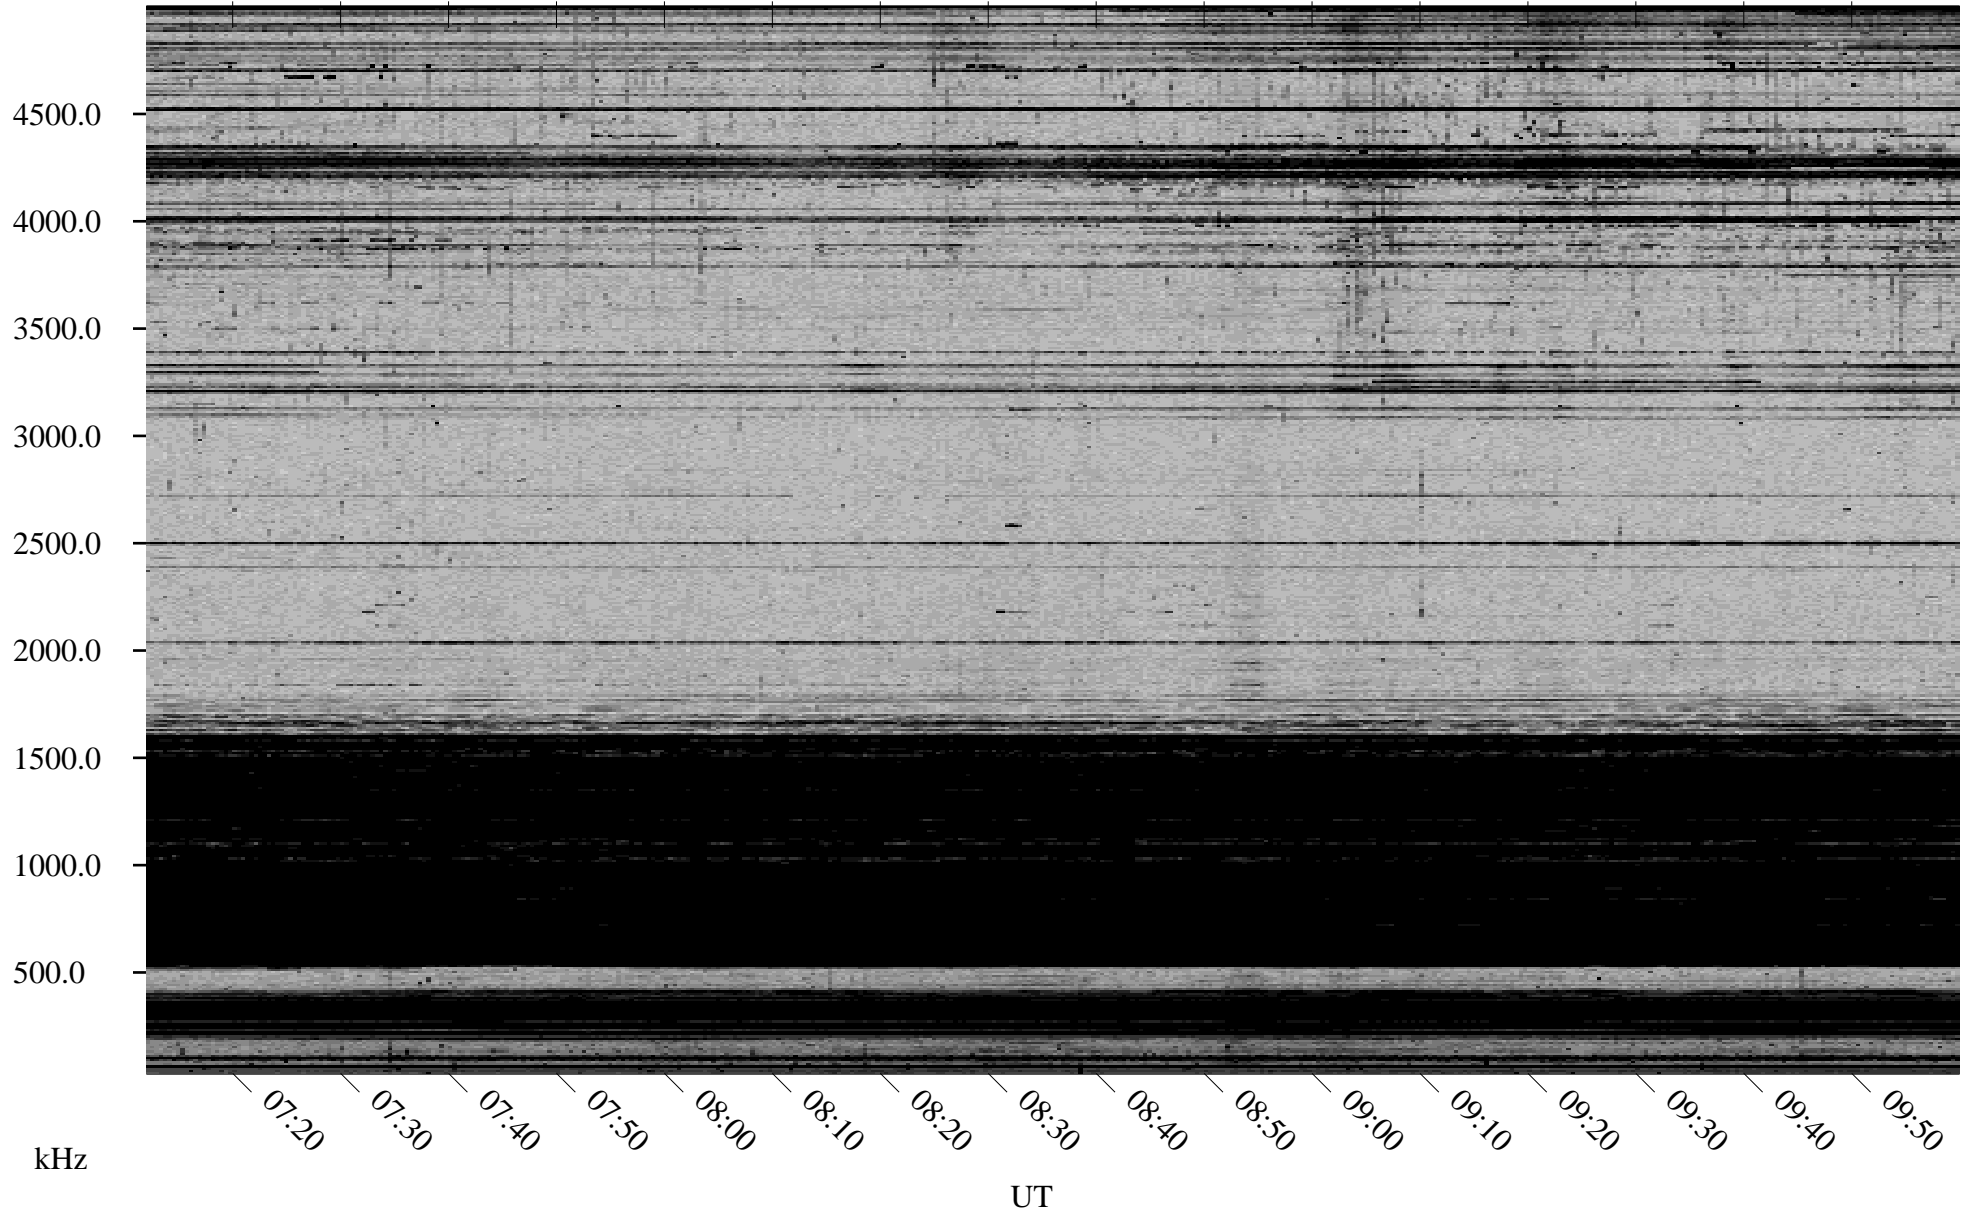

11/23/1998 Churchill, Manitoba

Linear Scale Black = 161 White = 15

ch98327l.r00m max_12

Page 1

11/23/1998 Churchill, Manitoba

Linear Scale Black = 161 White = 15

ch98327l.r00m max_12

Page 2

11/24/1998 Churchill, Manitoba

Linear Scale Black = 161 White = 15

ch98327l.r00m max_12

Page 3

11/24/1998 Churchill, Manitoba

Linear Scale Black = 161 White = 15

ch98327l.r00m max_12

Page 4

11/24/1998 Churchill, Manitoba

Linear Scale Black = 161 White = 15

ch98327l.r00m max_12

Page 5

11/24/1998 Churchill, Manitoba

Linear Scale Black = 161 White = 15

ch98327l.r00m max_12

Page 6

11/24/1998 Churchill, Manitoba

Linear Scale Black = 161 White = 15

ch98327l.r00m max_12

Page 7

11/24/1998 Churchill, Manitoba

Linear Scale Black = 161 White = 15

ch98327l.r00m max_12