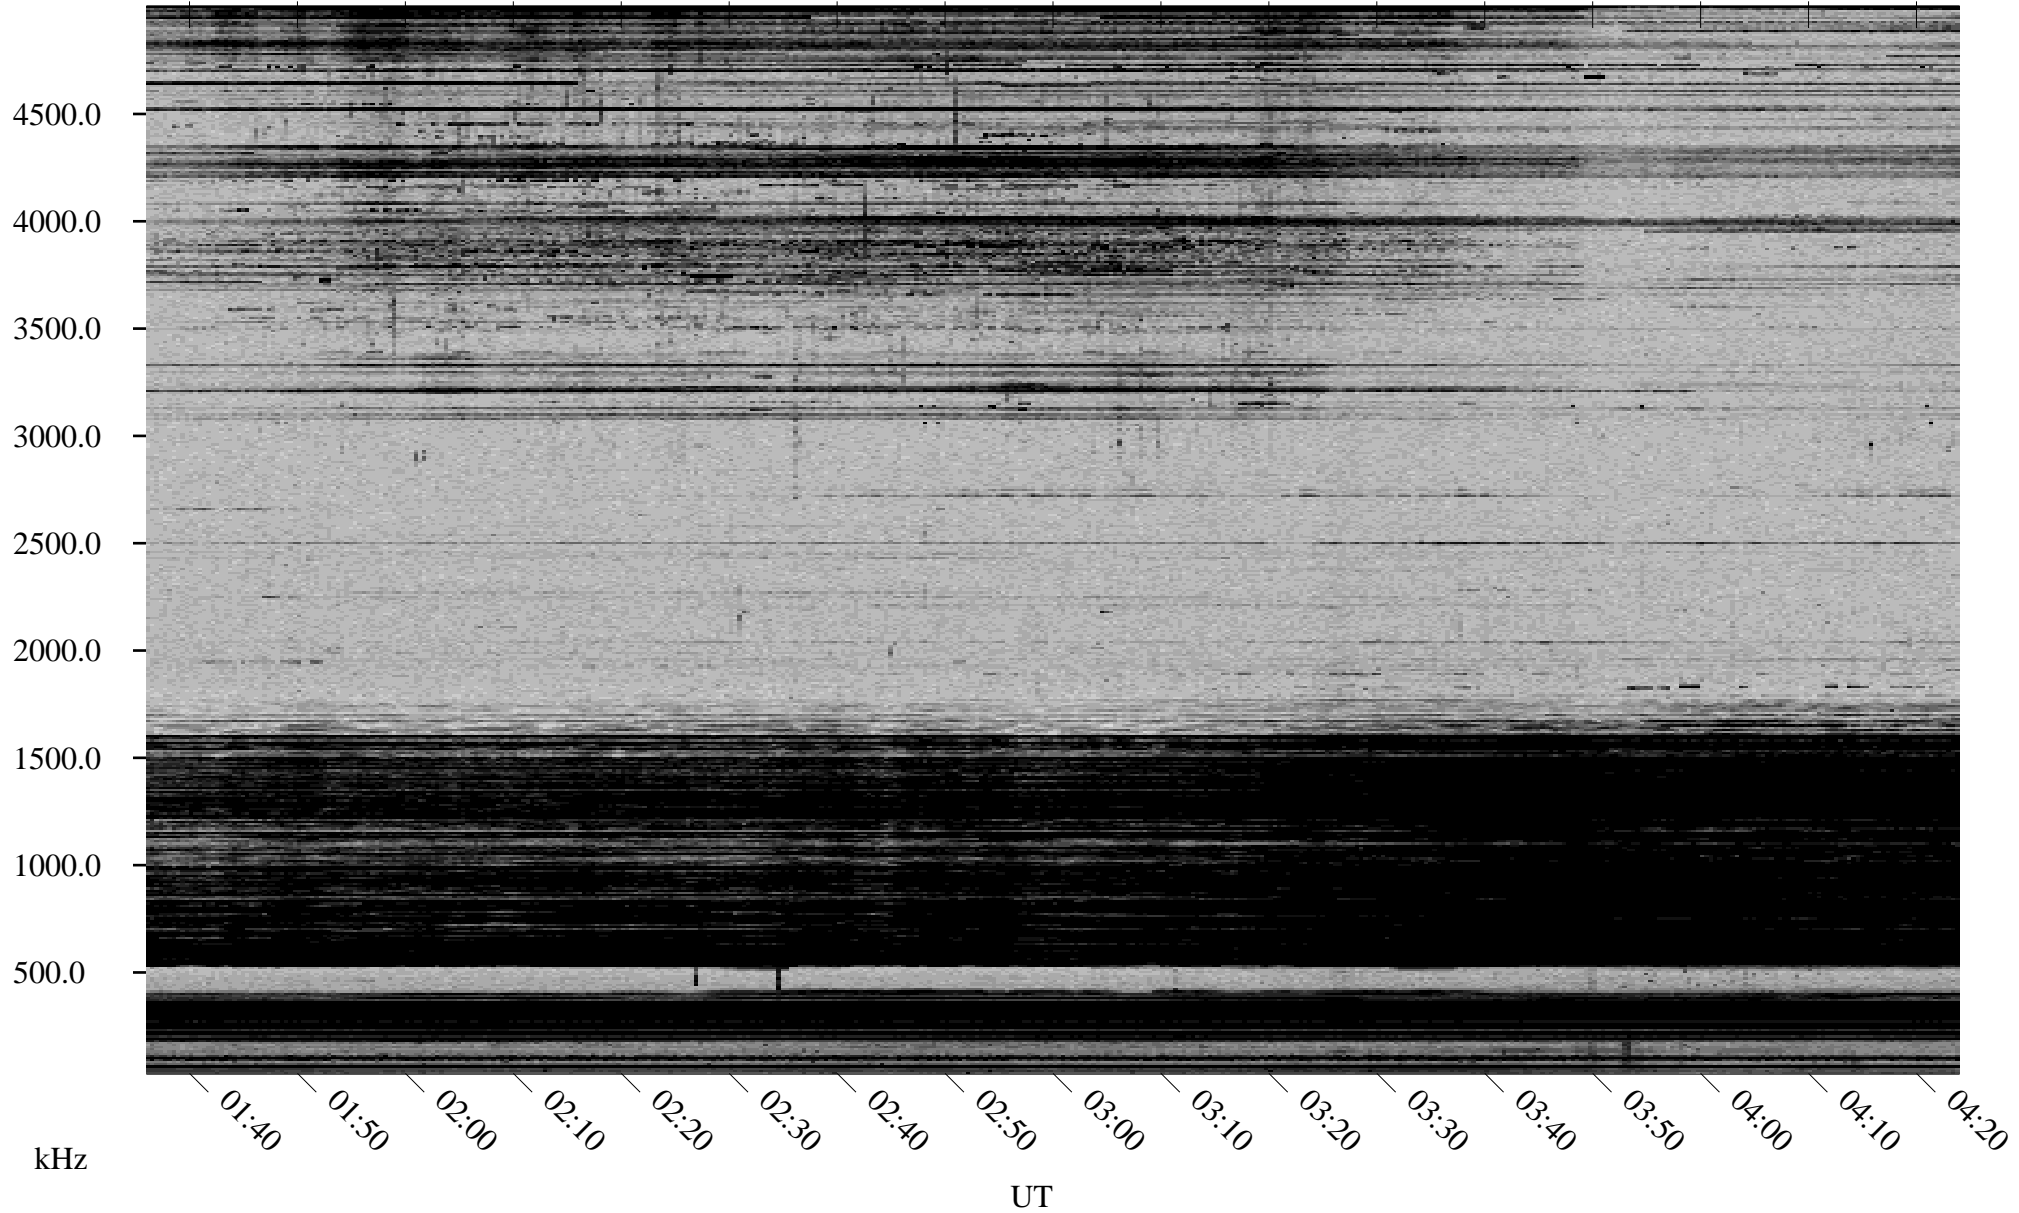

11/23/1998 Churchill, Manitoba

Linear Scale Black = 161 White = 15

ch98327l.r00m max_12

Page 1

11/23/1998 Churchill, Manitoba

Linear Scale Black = 161 White = 15

ch98327l.r00m max_12

Page 2

11/24/1998 Churchill, Manitoba

Linear Scale Black = 161 White = 15

ch98327l.r00m max_12

Page 3

11/24/1998 Churchill, Manitoba

Linear Scale Black = 161 White = 15

ch98327l.r00m max_12

Page 4

11/24/1998 Churchill, Manitoba

Linear Scale Black = 161 White = 15

ch98327l.r00m max_12

Page 5

11/24/1998 Churchill, Manitoba

Linear Scale Black = 161 White = 15

ch98327l.r00m max_12

Page 6

11/24/1998 Churchill, Manitoba

Linear Scale Black = 161 White = 15

ch98327l.r00m max_12

Page 7

11/24/1998 Churchill, Manitoba

Linear Scale Black = 161 White = 15

ch98327l.r00m max_12