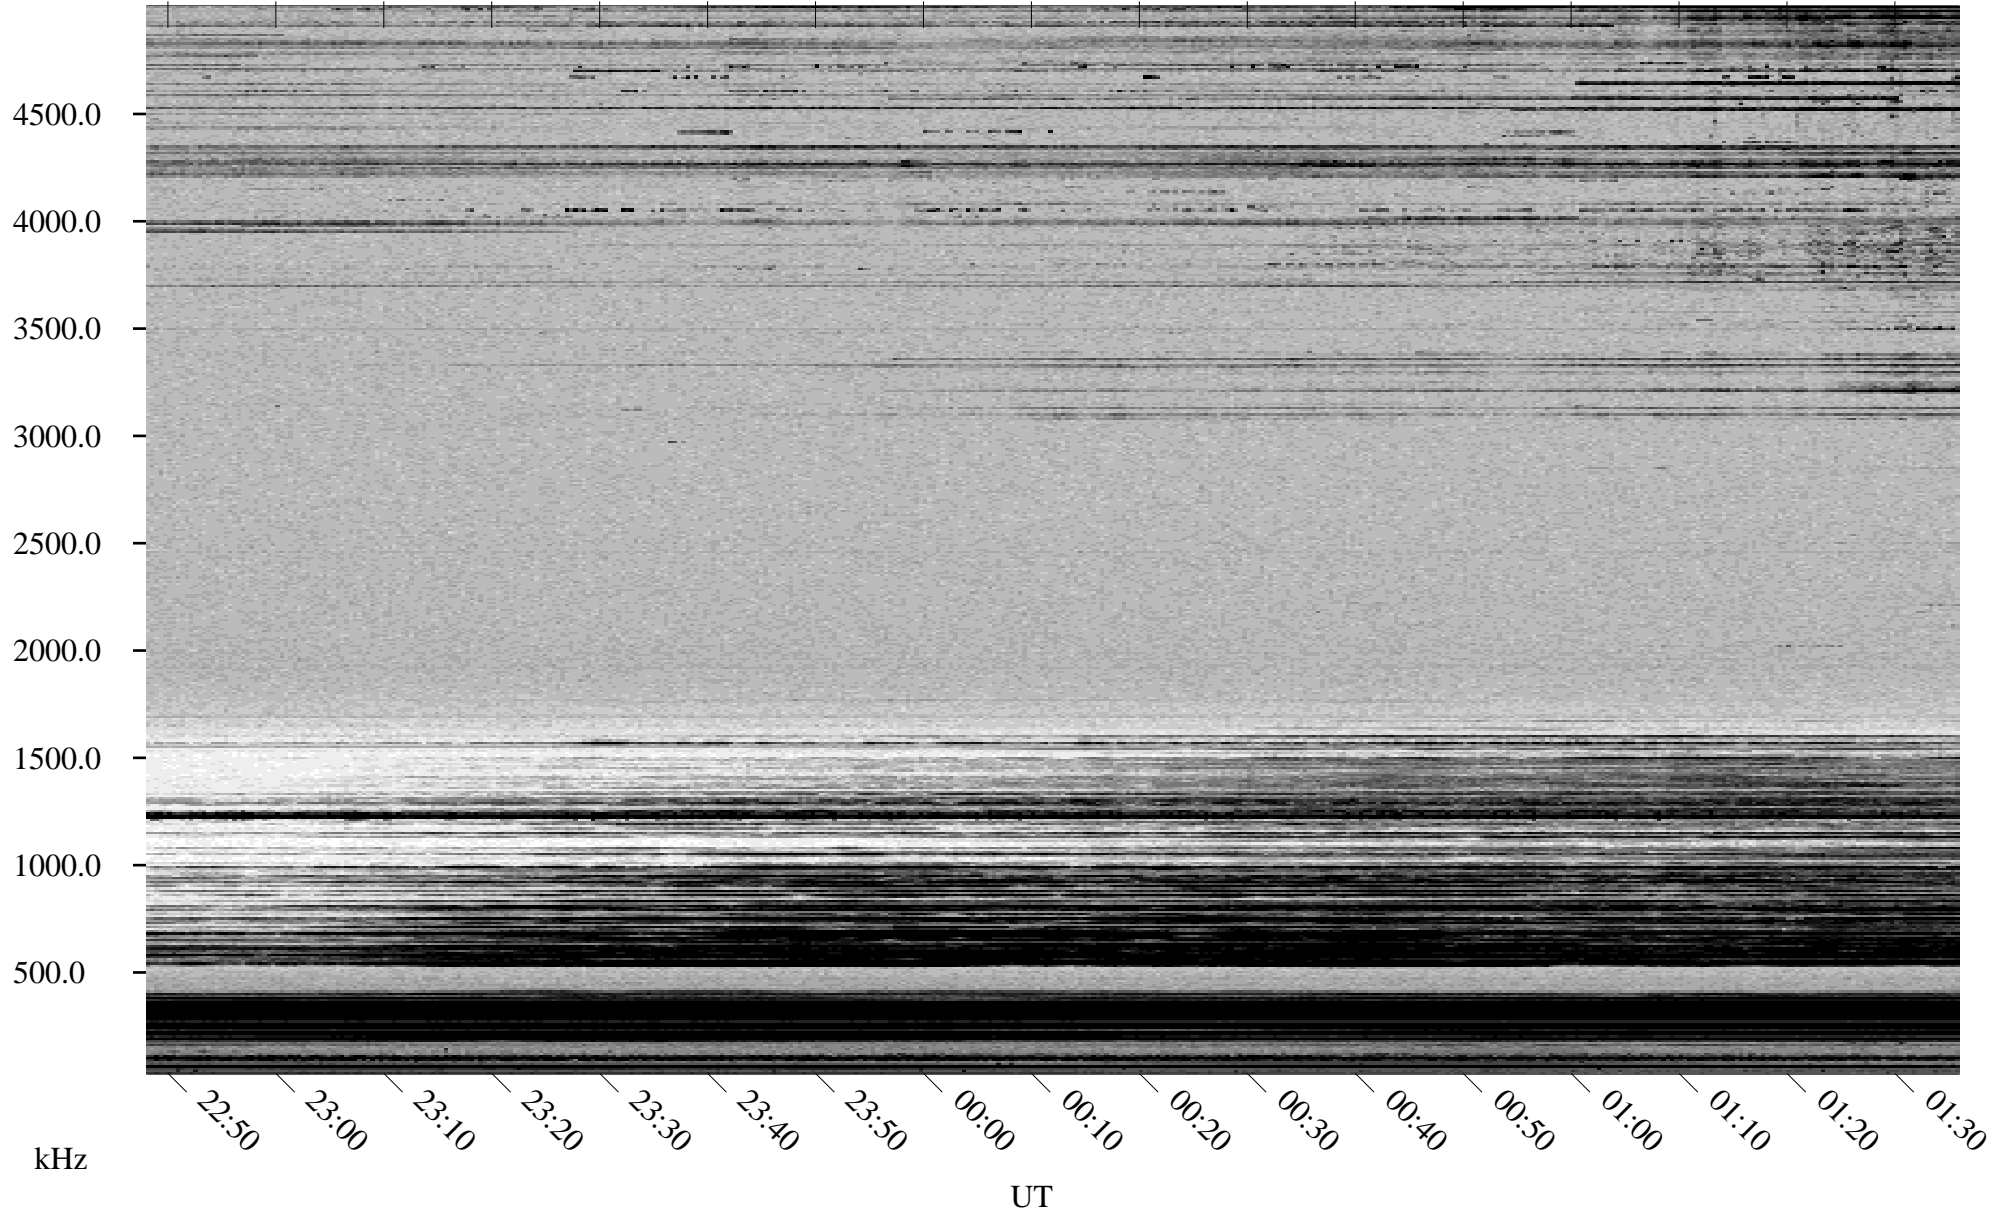

# 11/24/1998 Churchill, Manitoba

Linear Scale    Black = 161    White = 15

ch98328l.r00m max\_12

Page 1

# 11/24/1998 Churchill, Manitoba

Linear Scale    Black = 161    White = 15

ch98328l.r00m max\_12

Page 2

# 11/25/1998 Churchill, Manitoba

Linear Scale    Black = 161    White = 15

ch98328l.r00m max\_12

Page 3

# 11/25/1998 Churchill, Manitoba

Linear Scale    Black = 161    White = 15

ch98328l.r00m max\_12

Page 4