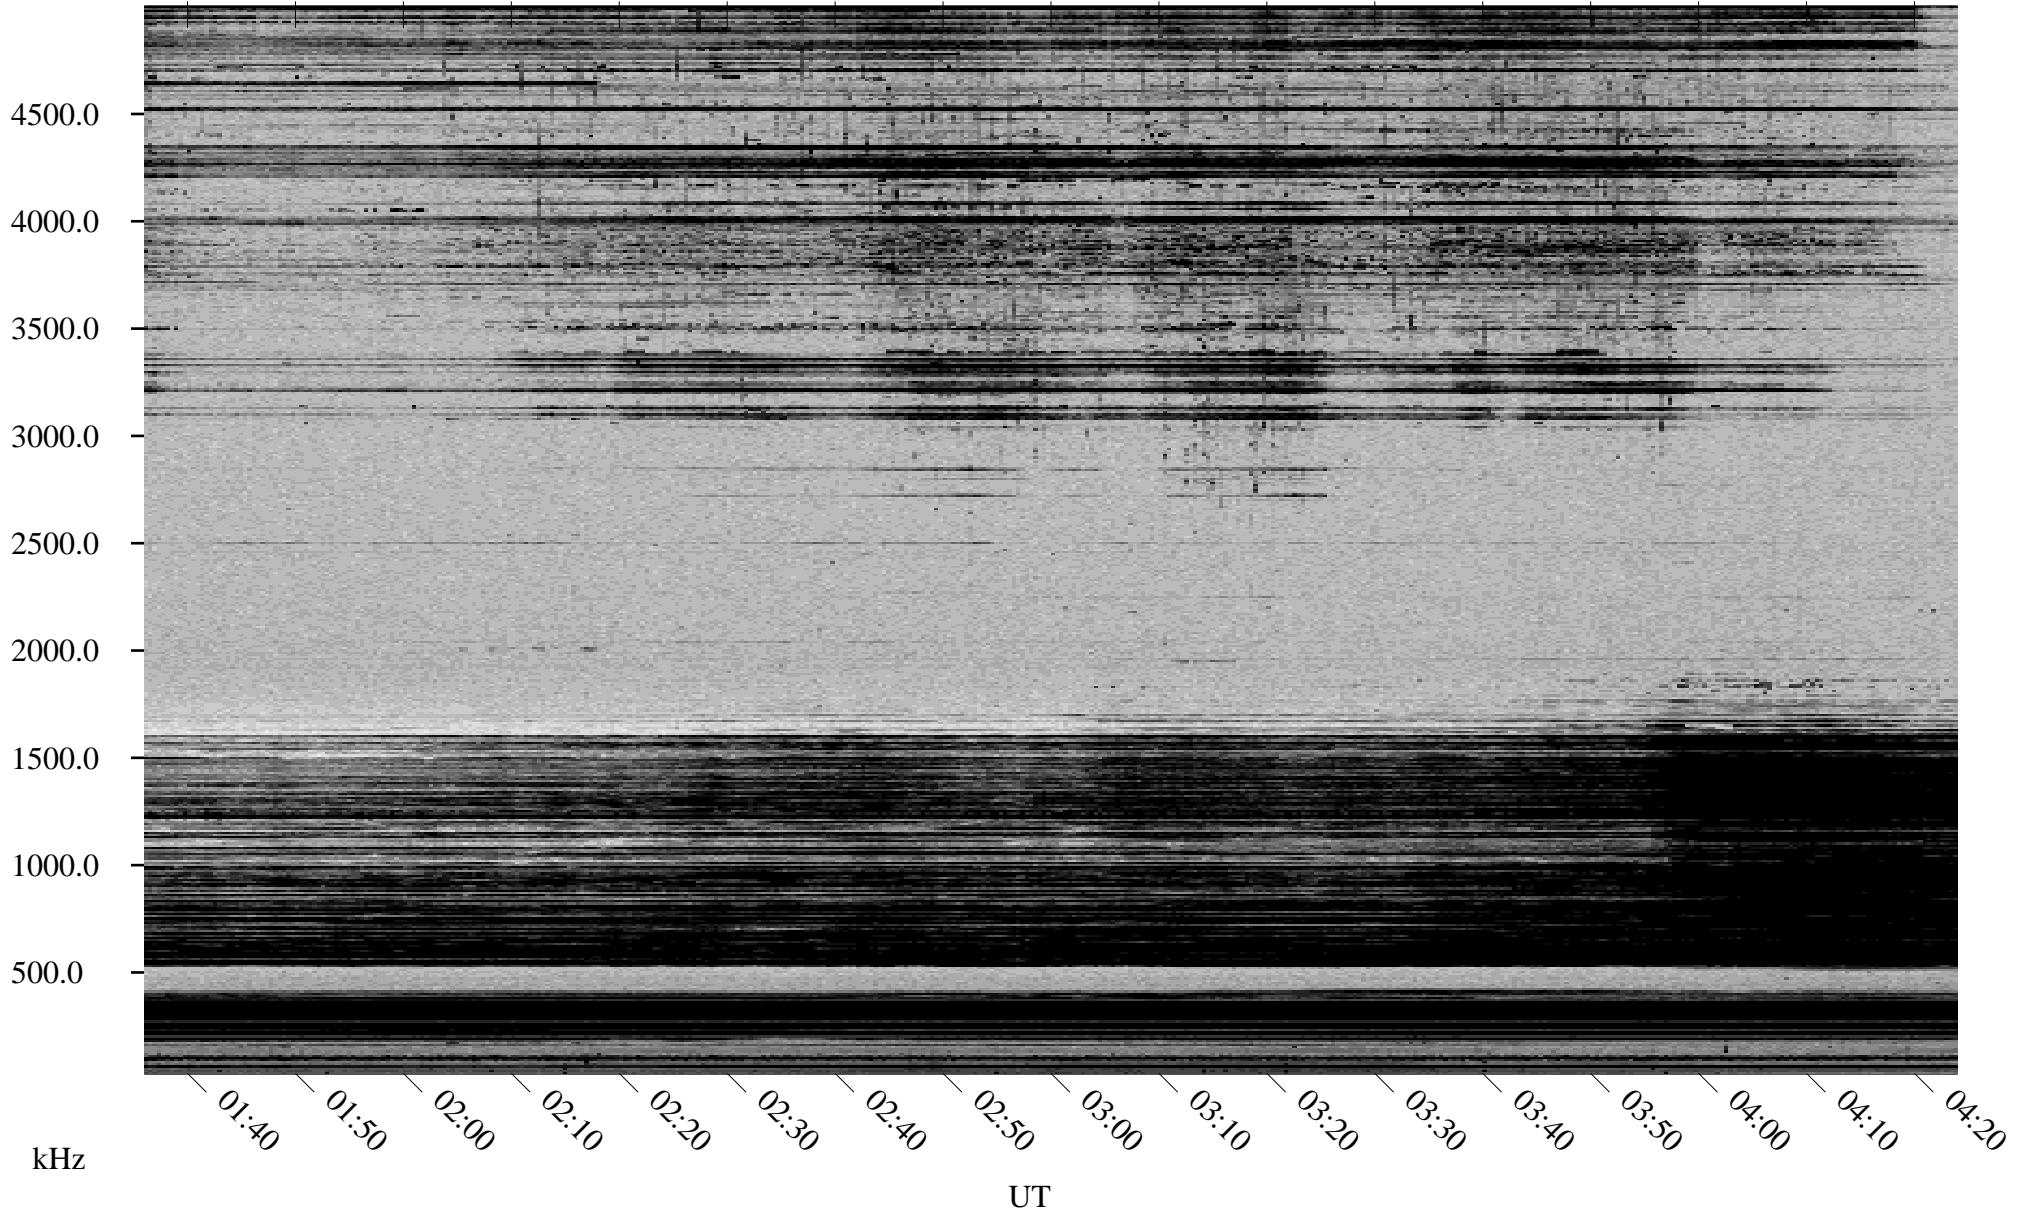

# 11/24/1998 Churchill, Manitoba

Linear Scale    Black = 161    White = 15

ch98328l.r00m max\_12

Page 1

# 11/24/1998 Churchill, Manitoba

Linear Scale    Black = 161    White = 15

ch98328l.r00m max\_12

Page 2

# 11/25/1998 Churchill, Manitoba

Linear Scale    Black = 161    White = 15

ch98328l.r00m max\_12

Page 3

# 11/25/1998 Churchill, Manitoba

Linear Scale    Black = 161    White = 15

ch98328l.r00m max\_12

Page 4