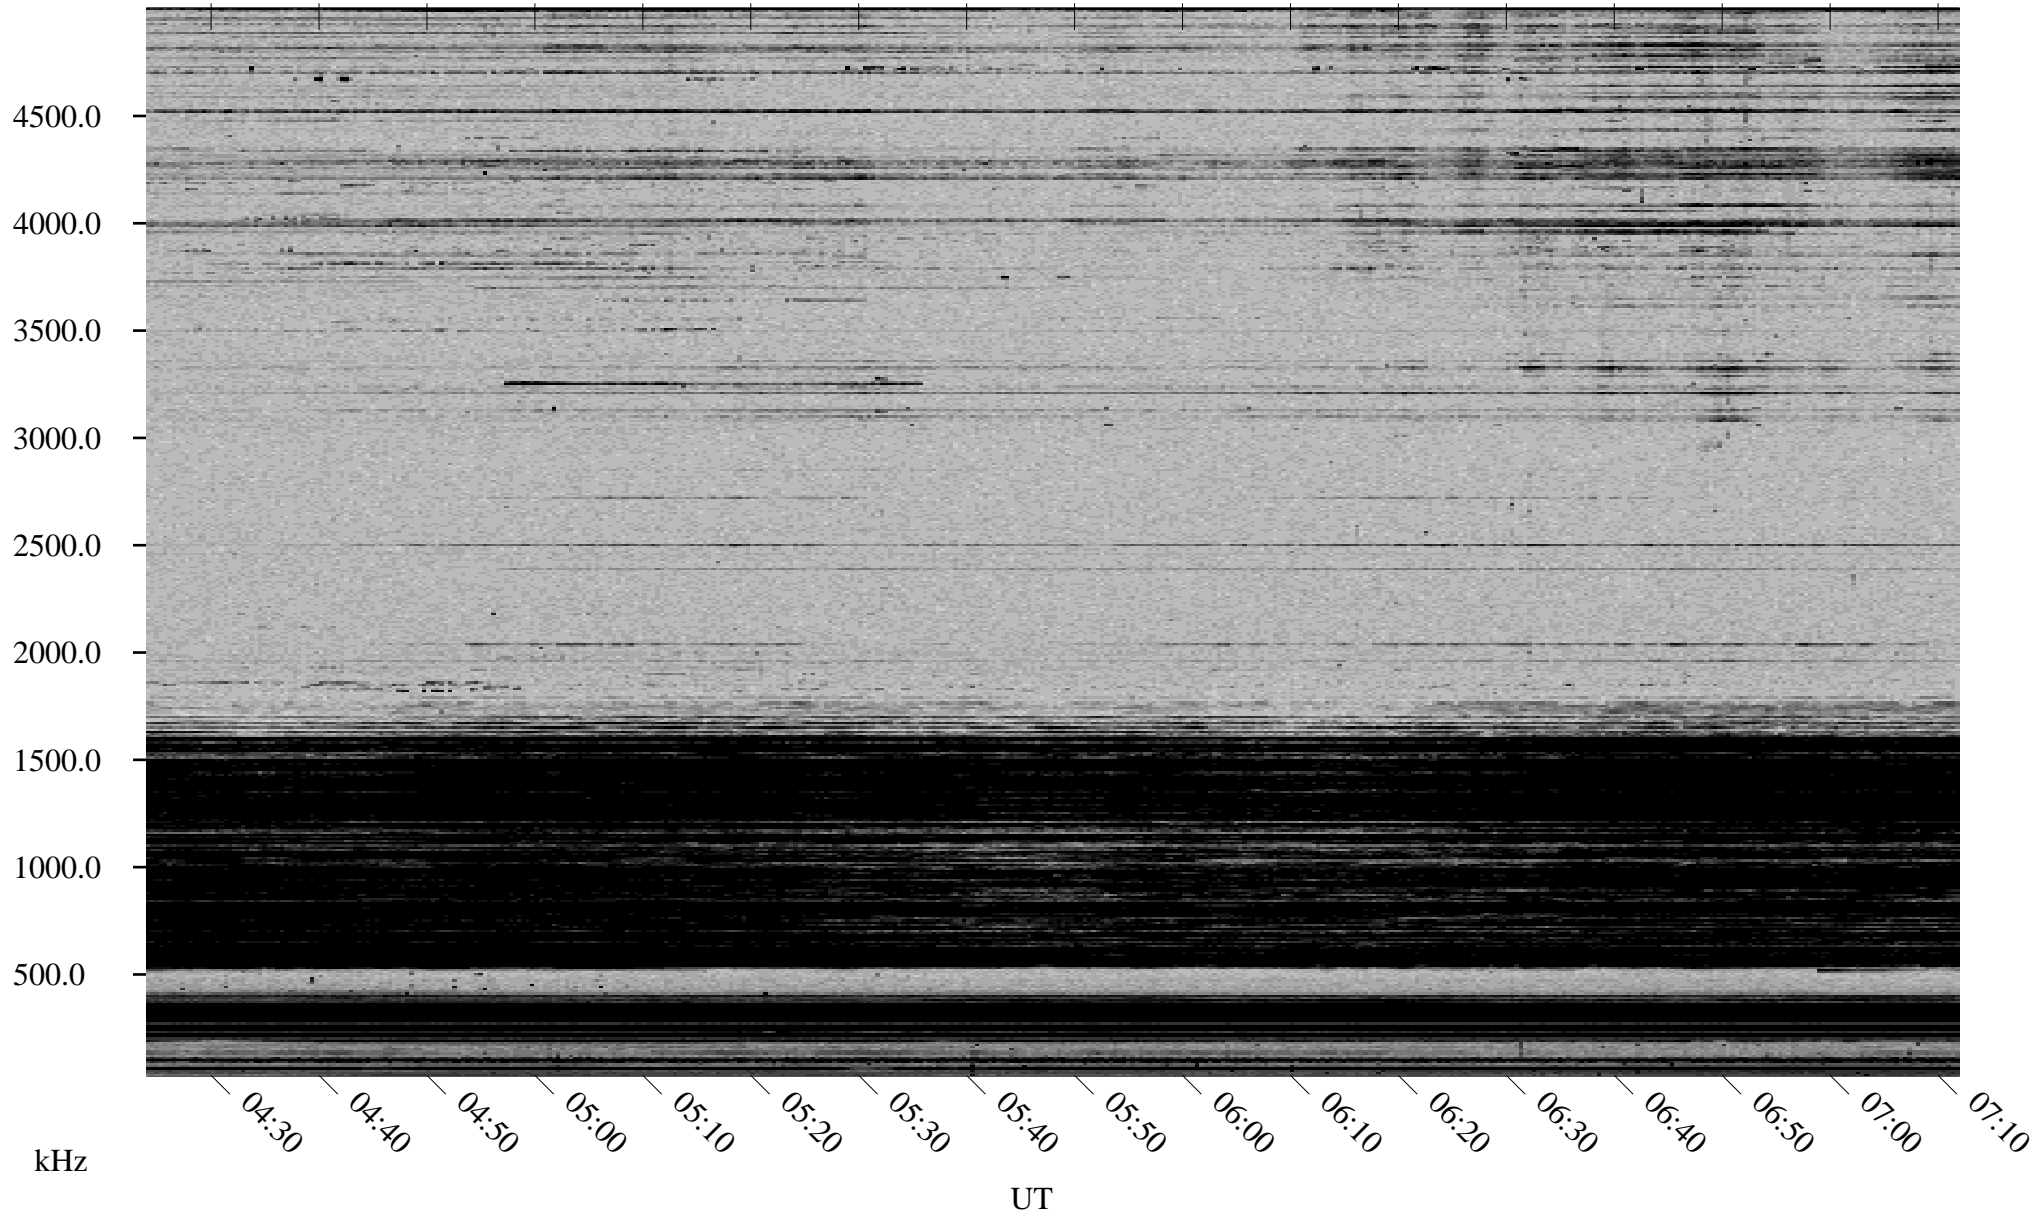

# 11/24/1998 Churchill, Manitoba

Linear Scale    Black = 161    White = 15

ch98328l.r00m max\_12

Page 1

# 11/24/1998 Churchill, Manitoba

Linear Scale    Black = 161    White = 15

ch98328l.r00m max\_12

Page 2

# 11/25/1998 Churchill, Manitoba

Linear Scale    Black = 161    White = 15

ch98328l.r00m max\_12

Page 3

# 11/25/1998 Churchill, Manitoba

Linear Scale    Black = 161    White = 15

ch98328l.r00m max\_12

Page 4