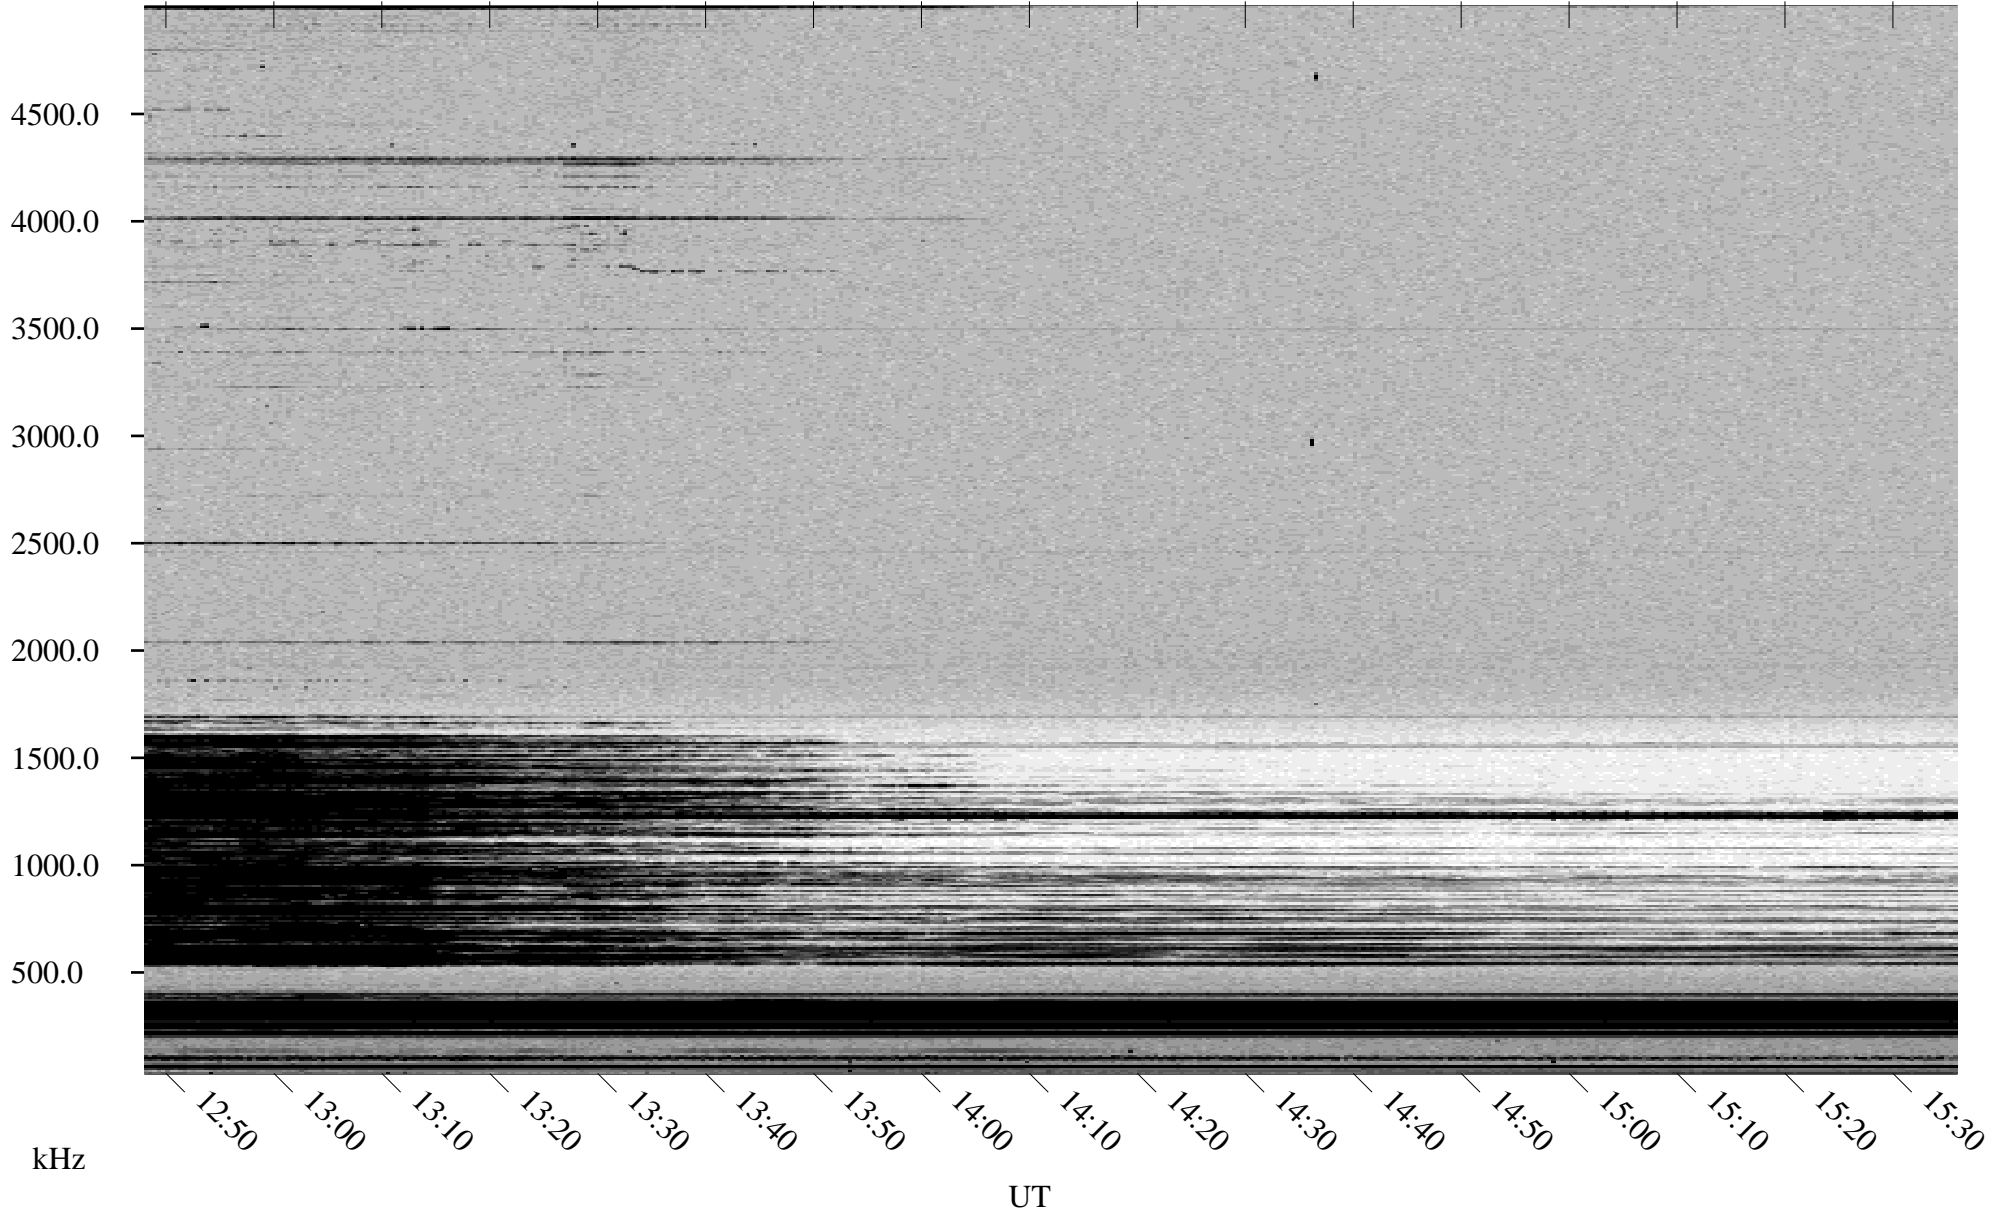

# 11/25/1998 Churchill, Manitoba

Linear Scale    Black = 161    White = 15

ch98328l.r00m max\_12

Page 6

# 11/25/1998 Churchill, Manitoba

Linear Scale    Black = 161    White = 15

ch98328l.r00m max\_12

Page 7

# 11/25/1998 Churchill, Manitoba

Linear Scale    Black = 161    White = 15

ch98328l.r00m max\_12