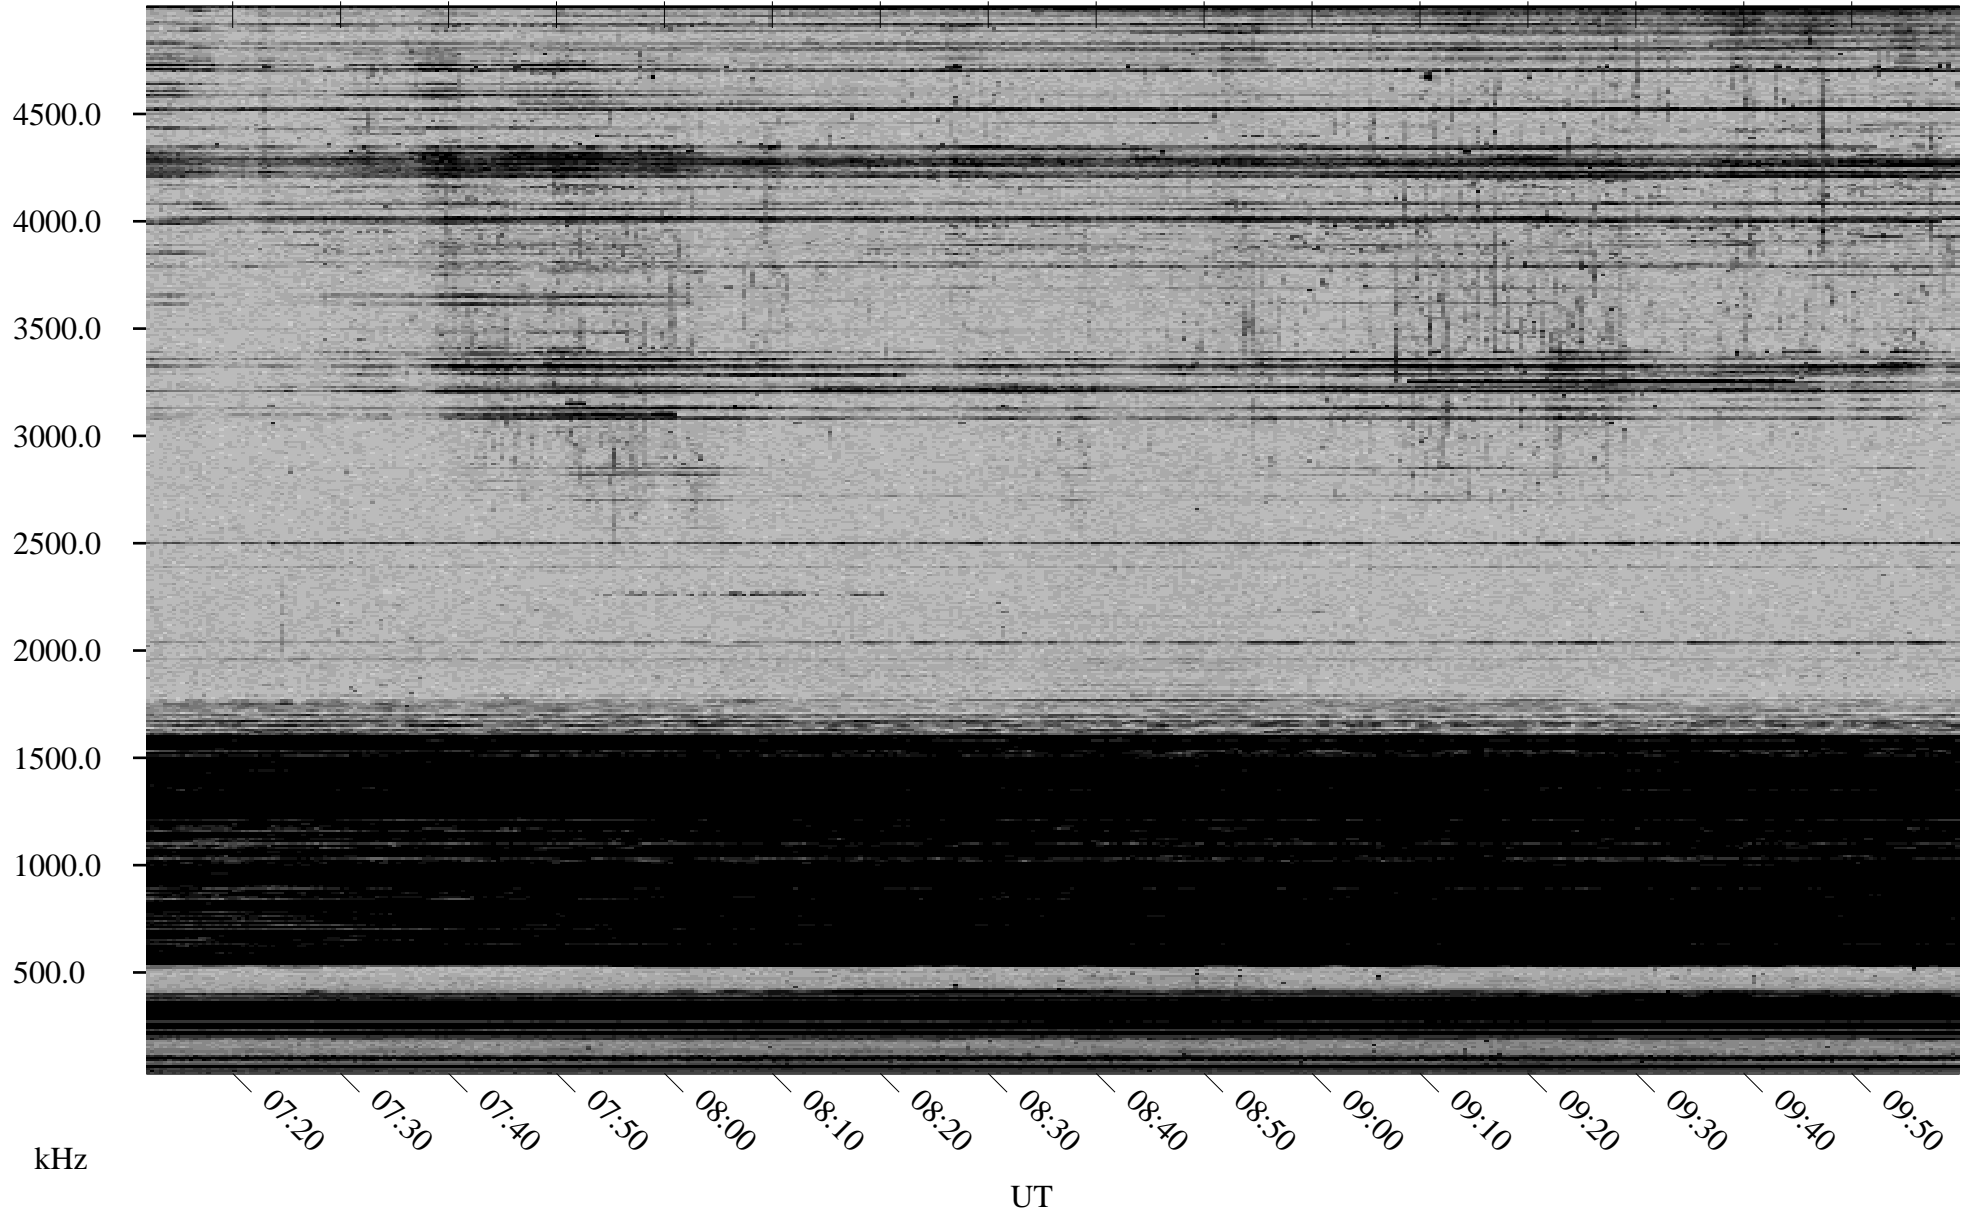

# 11/24/1998 Churchill, Manitoba

Linear Scale    Black = 161    White = 15

ch98328l.r00m max\_12

Page 1

# 11/25/1998 Churchill, Manitoba

Linear Scale    Black = 161    White = 15

ch98328l.r00m max\_12

Page 3

# 11/25/1998 Churchill, Manitoba

Linear Scale    Black = 161    White = 15

ch98328l.r00m max\_12

Page 4

# 11/25/1998 Churchill, Manitoba

Linear Scale    Black = 161    White = 15

ch98328l.r00m max\_12

Page 5