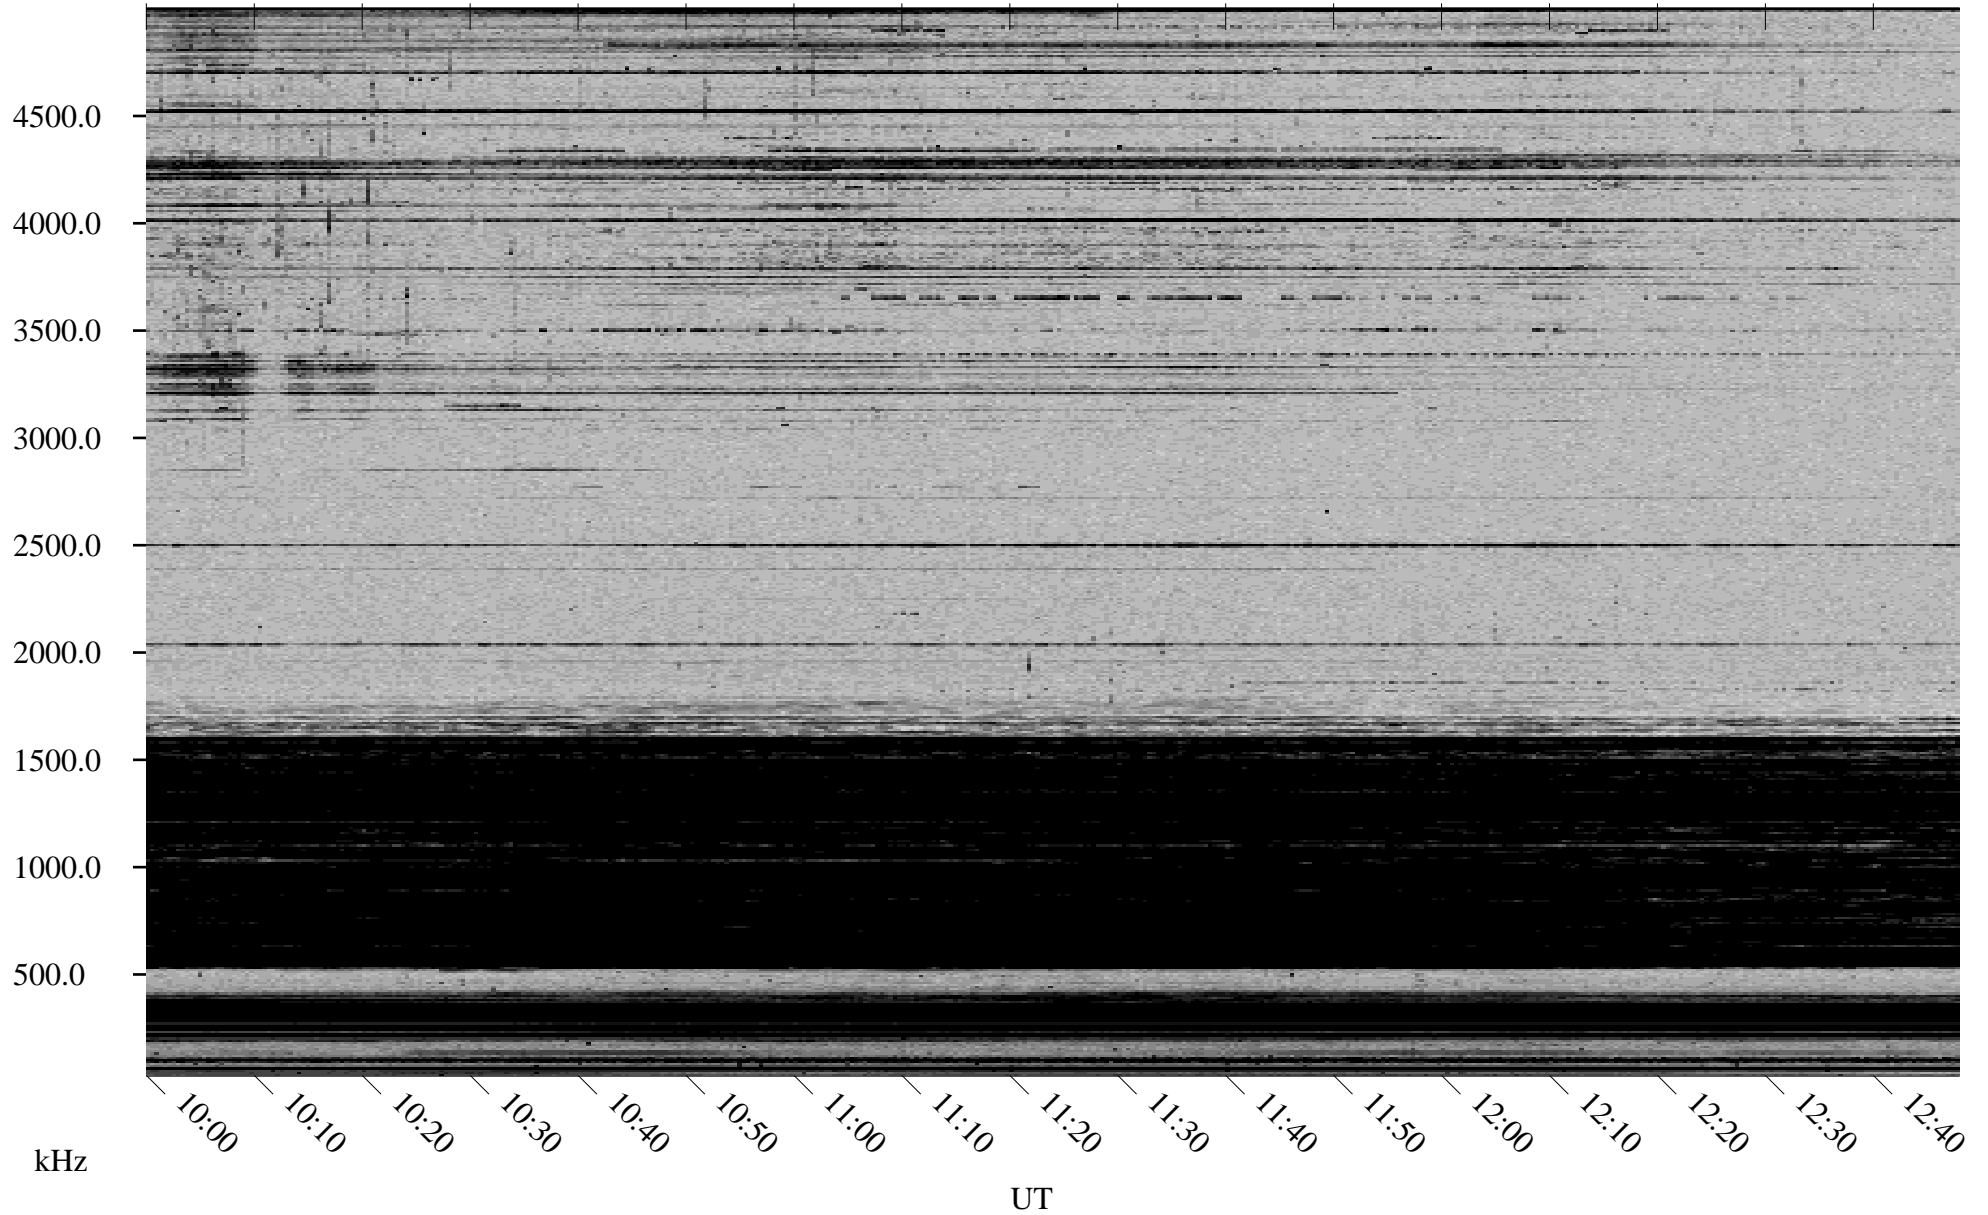

# 11/25/1998 Churchill, Manitoba

Linear Scale    Black = 161    White = 15

ch98328l.r00m max\_12

Page 5

# 11/25/1998 Churchill, Manitoba

Linear Scale    Black = 161    White = 15

ch98328l.r00m max\_12

Page 6

# 11/25/1998 Churchill, Manitoba

Linear Scale    Black = 161    White = 15

ch98328l.r00m max\_12

Page 7

# 11/25/1998 Churchill, Manitoba

Linear Scale    Black = 161    White = 15

ch98328l.r00m max\_12