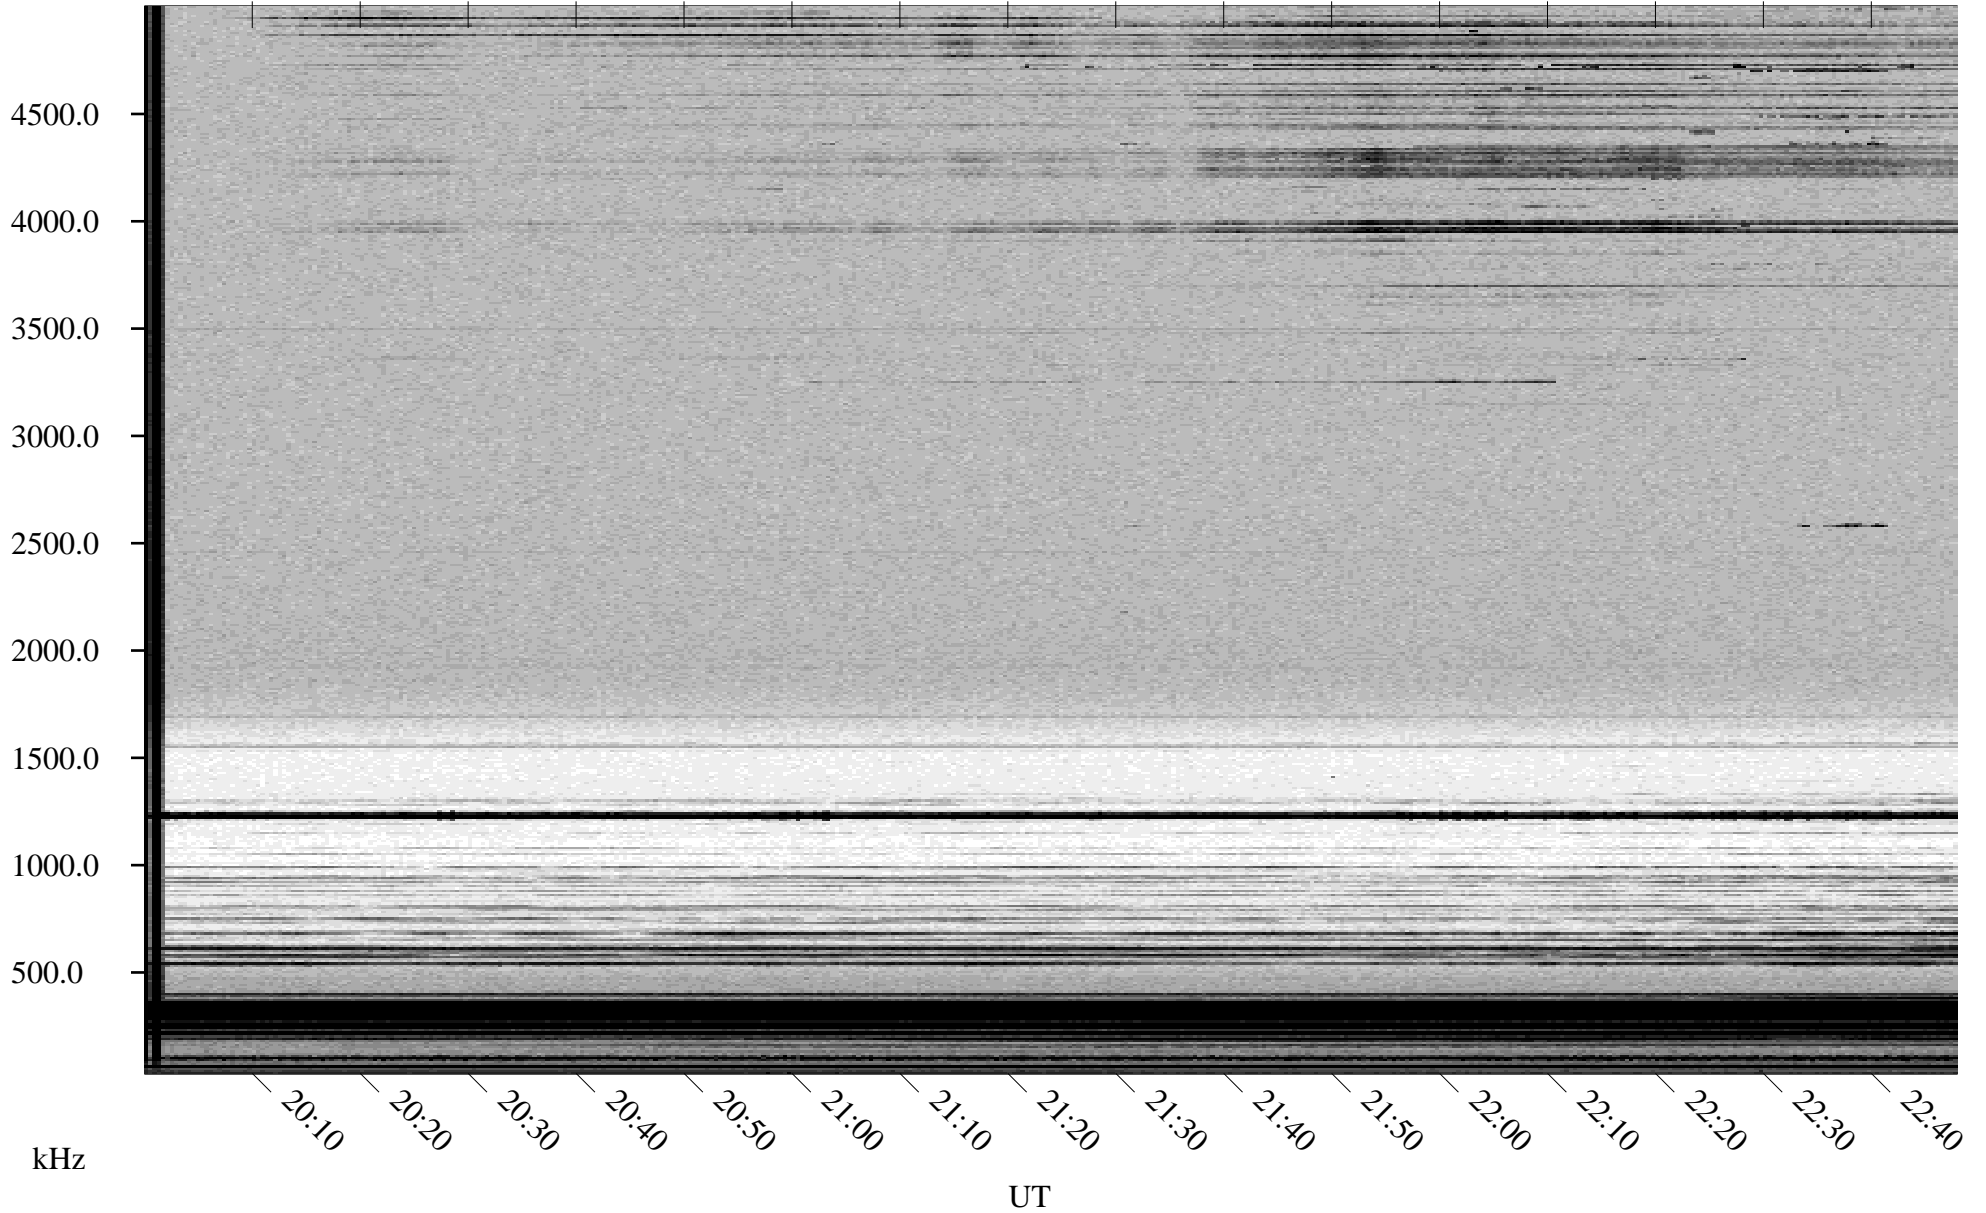

# 11/24/1998 Churchill, Manitoba

Linear Scale    Black = 161    White = 15

ch98328l.r00m max\_12

Page 1

# 11/24/1998 Churchill, Manitoba

Linear Scale    Black = 161    White = 15

ch98328l.r00m max\_12

Page 2

# 11/25/1998 Churchill, Manitoba

Linear Scale    Black = 161    White = 15

ch98328l.r00m max\_12

Page 3

# 11/25/1998 Churchill, Manitoba

Linear Scale    Black = 161    White = 15

ch98328l.r00m max\_12

Page 4