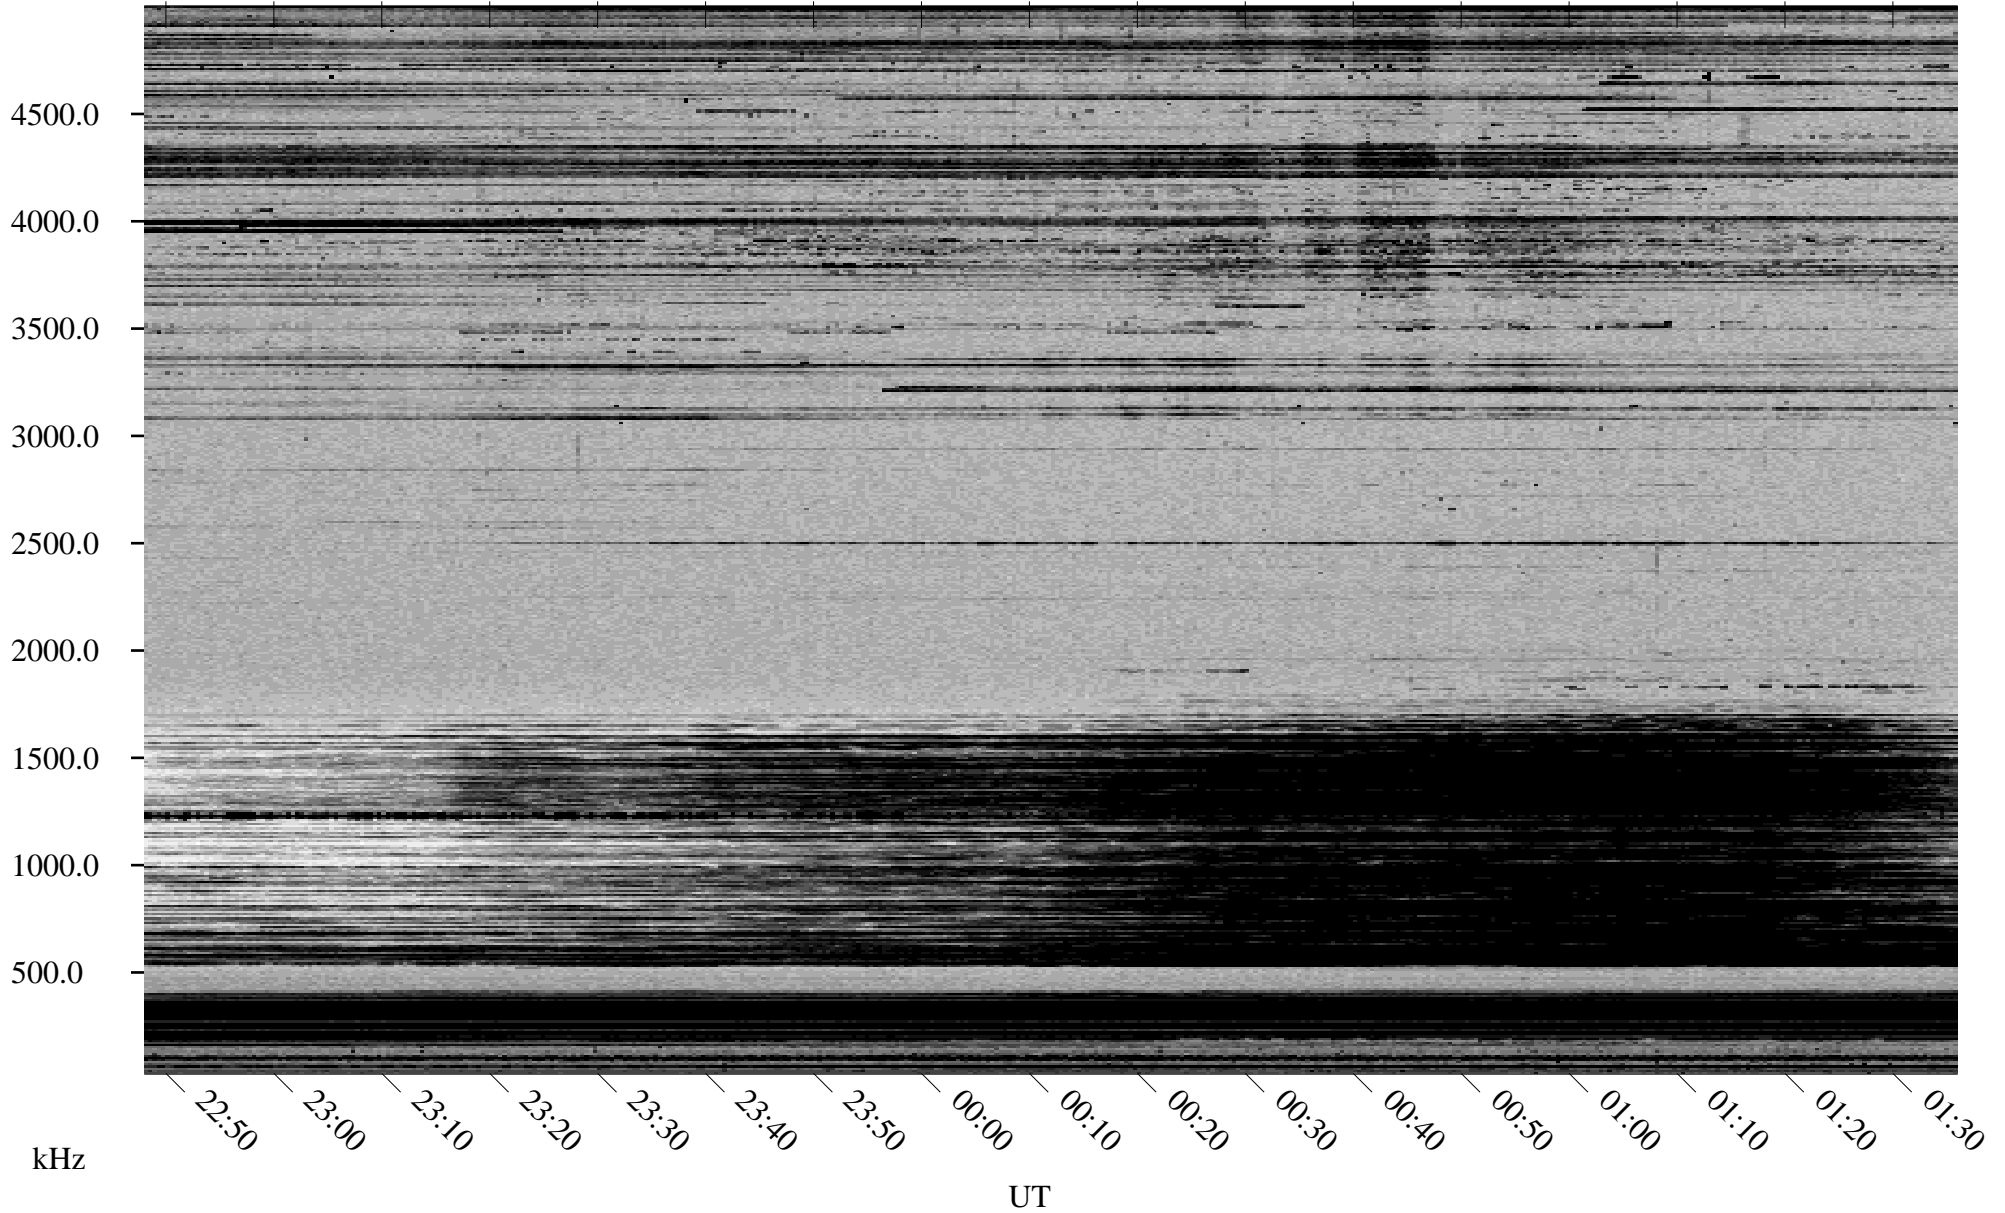

# 11/26/1998 Churchill, Manitoba

Linear Scale    Black = 161    White = 15

ch98330l.r00m max\_12

Page 1

# 11/26/1998 Churchill, Manitoba

Linear Scale    Black = 161    White = 15

ch98330l.r00m max\_12

Page 2

# 11/27/1998 Churchill, Manitoba

Linear Scale    Black = 161    White = 15

ch98330l.r00m max\_12

Page 3

# 11/27/1998 Churchill, Manitoba

Linear Scale    Black = 161    White = 15

ch98330l.r00m max\_12

Page 4