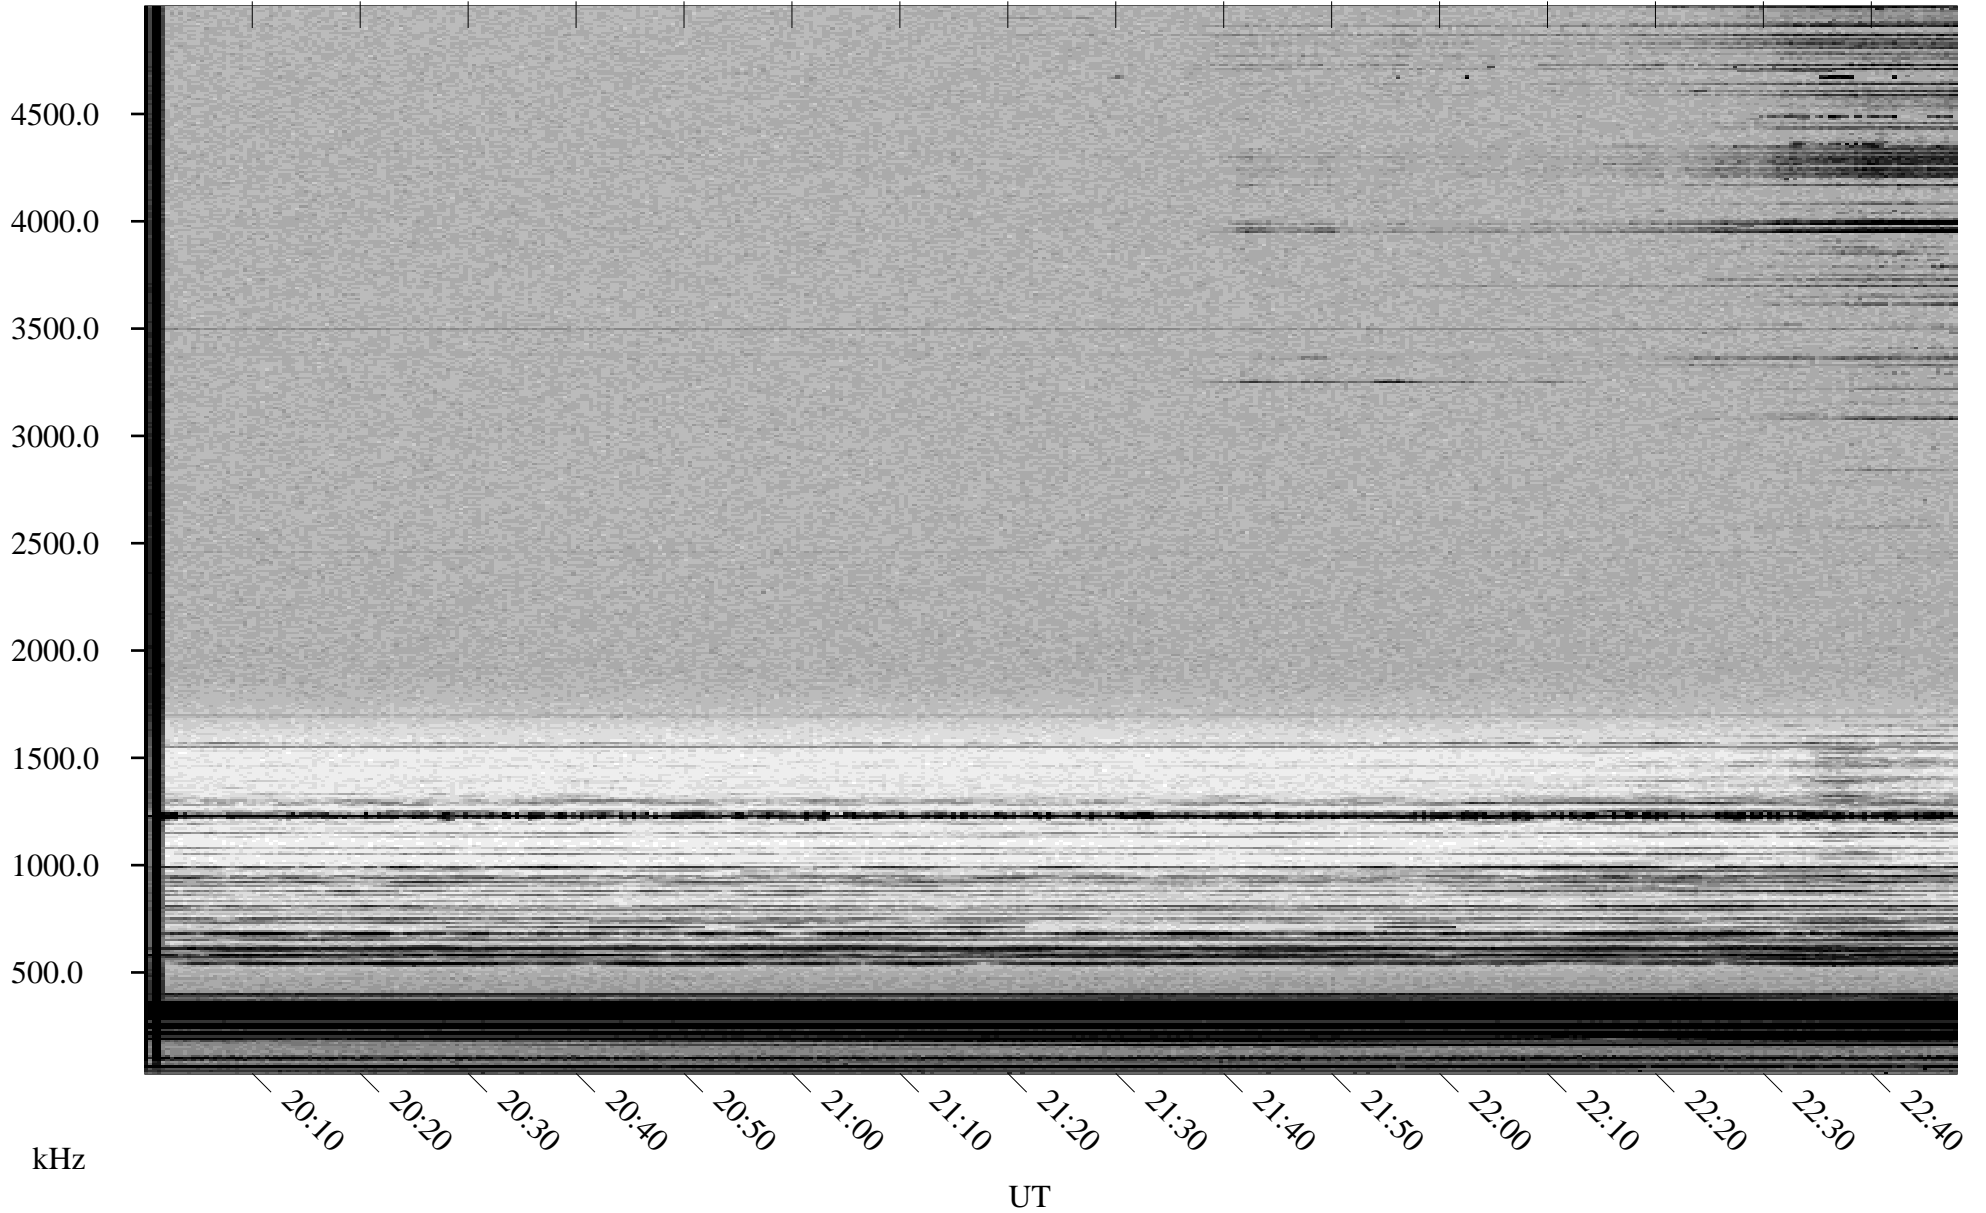

# 11/26/1998 Churchill, Manitoba

Linear Scale    Black = 161    White = 15

ch98330l.r00m max\_12

Page 1

# 11/26/1998 Churchill, Manitoba

Linear Scale    Black = 161    White = 15

ch98330l.r00m max\_12

Page 2

# 11/27/1998 Churchill, Manitoba

Linear Scale    Black = 161    White = 15

ch98330l.r00m max\_12

Page 3

# 11/27/1998 Churchill, Manitoba

Linear Scale    Black = 161    White = 15

ch98330l.r00m max\_12

Page 4