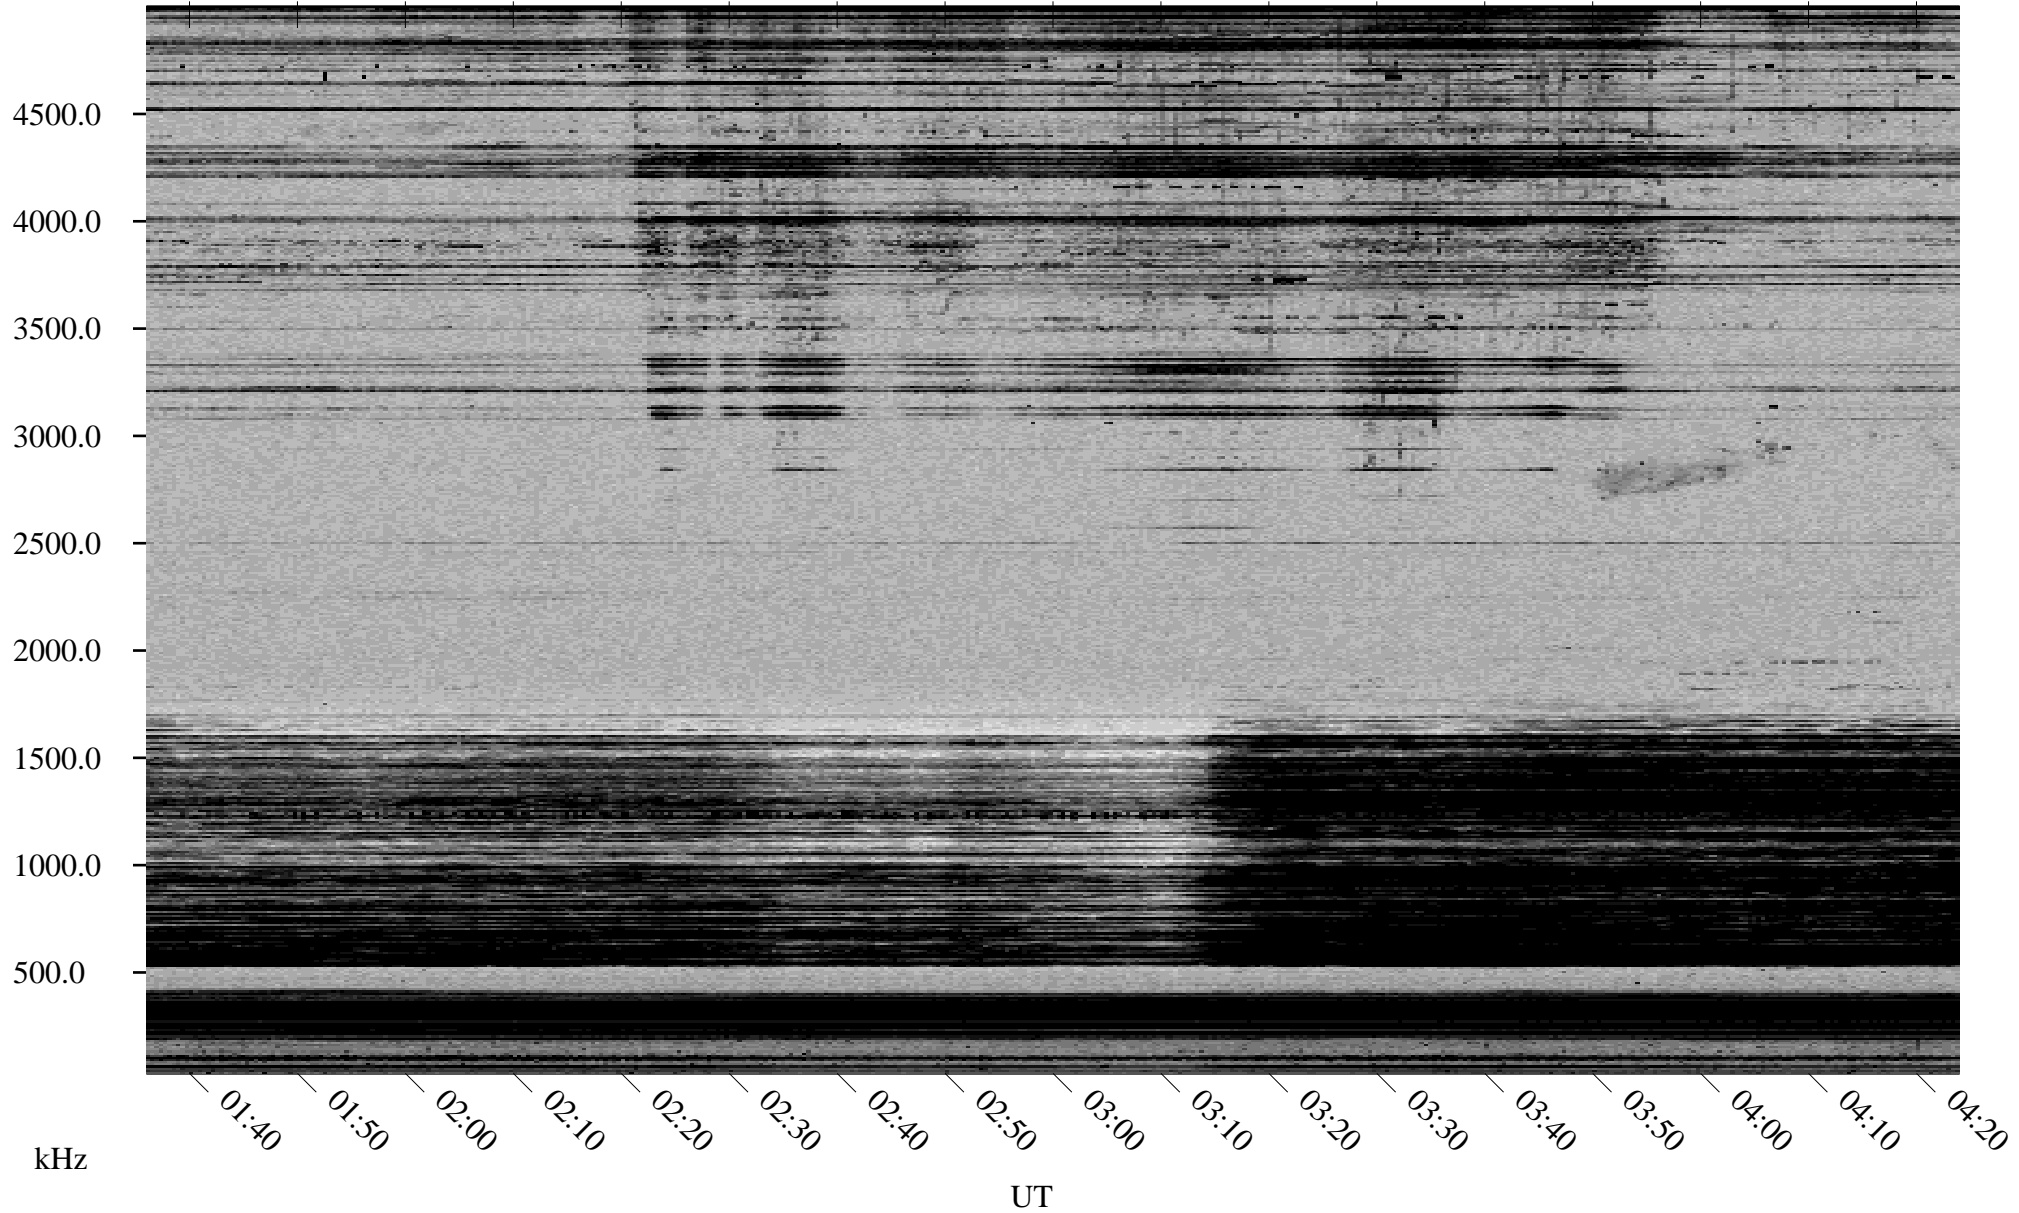

# 11/26/1998 Churchill, Manitoba

Linear Scale    Black = 161    White = 15

ch98330l.r00m max\_12

Page 1

# 11/26/1998 Churchill, Manitoba

Linear Scale    Black = 161    White = 15

ch98330l.r00m max\_12

Page 2

# 11/27/1998 Churchill, Manitoba

Linear Scale    Black = 161    White = 15

ch98330l.r00m max\_12

Page 3

# 11/27/1998 Churchill, Manitoba

Linear Scale    Black = 161    White = 15

ch98330l.r00m max\_12

Page 4