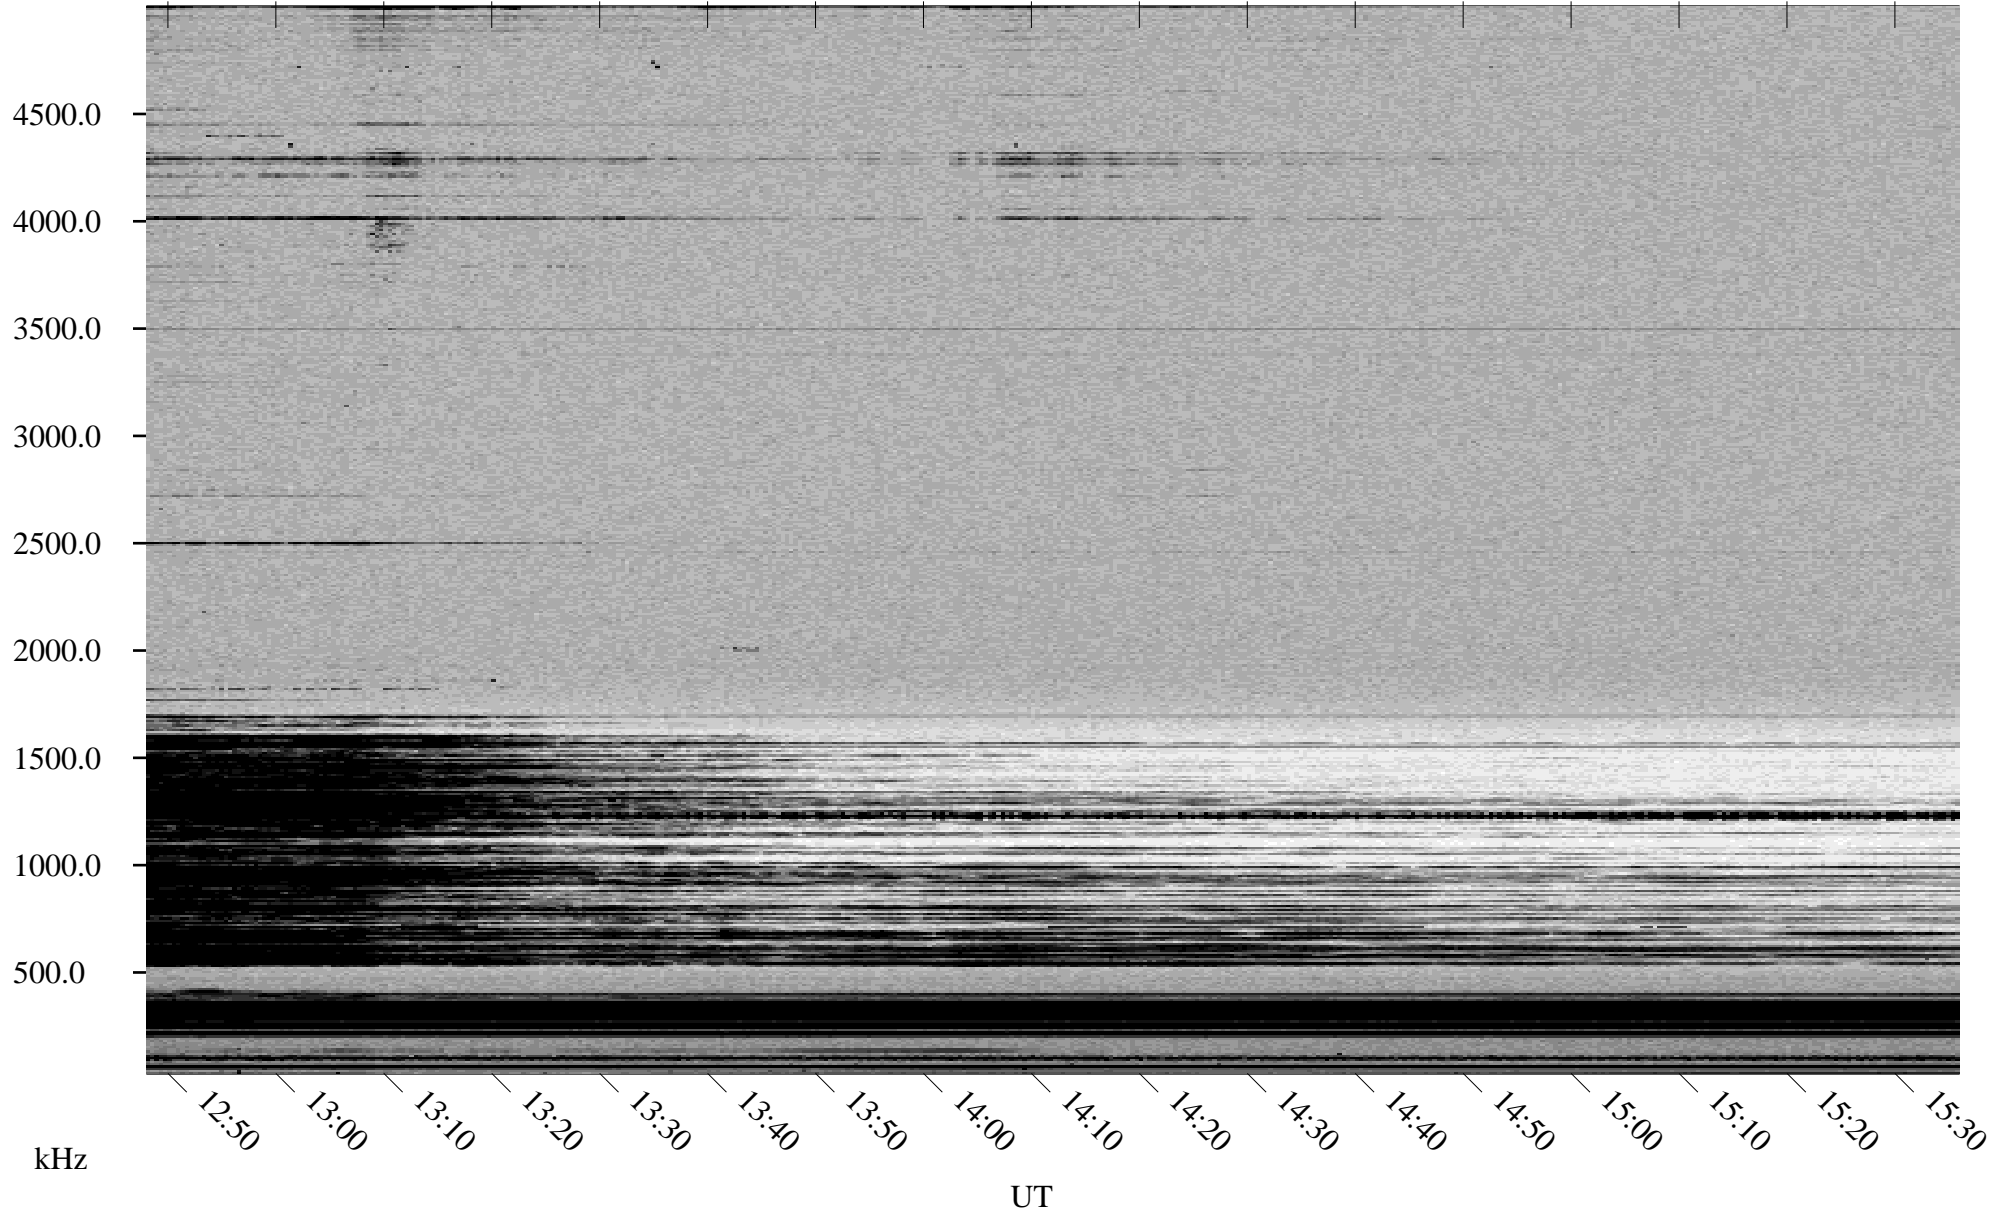

# 11/27/1998 Churchill, Manitoba

Linear Scale    Black = 161    White = 15

ch98330l.r00m max\_12

Page 5

# 11/27/1998 Churchill, Manitoba

Linear Scale    Black = 161    White = 15

ch98330l.r00m max\_12

Page 6

# 11/27/1998 Churchill, Manitoba

Linear Scale    Black = 161    White = 15

ch98330l.r00m max\_12

Page 7

# 11/27/1998 Churchill, Manitoba

Linear Scale    Black = 161    White = 15

ch98330l.r00m max\_12

Page 8