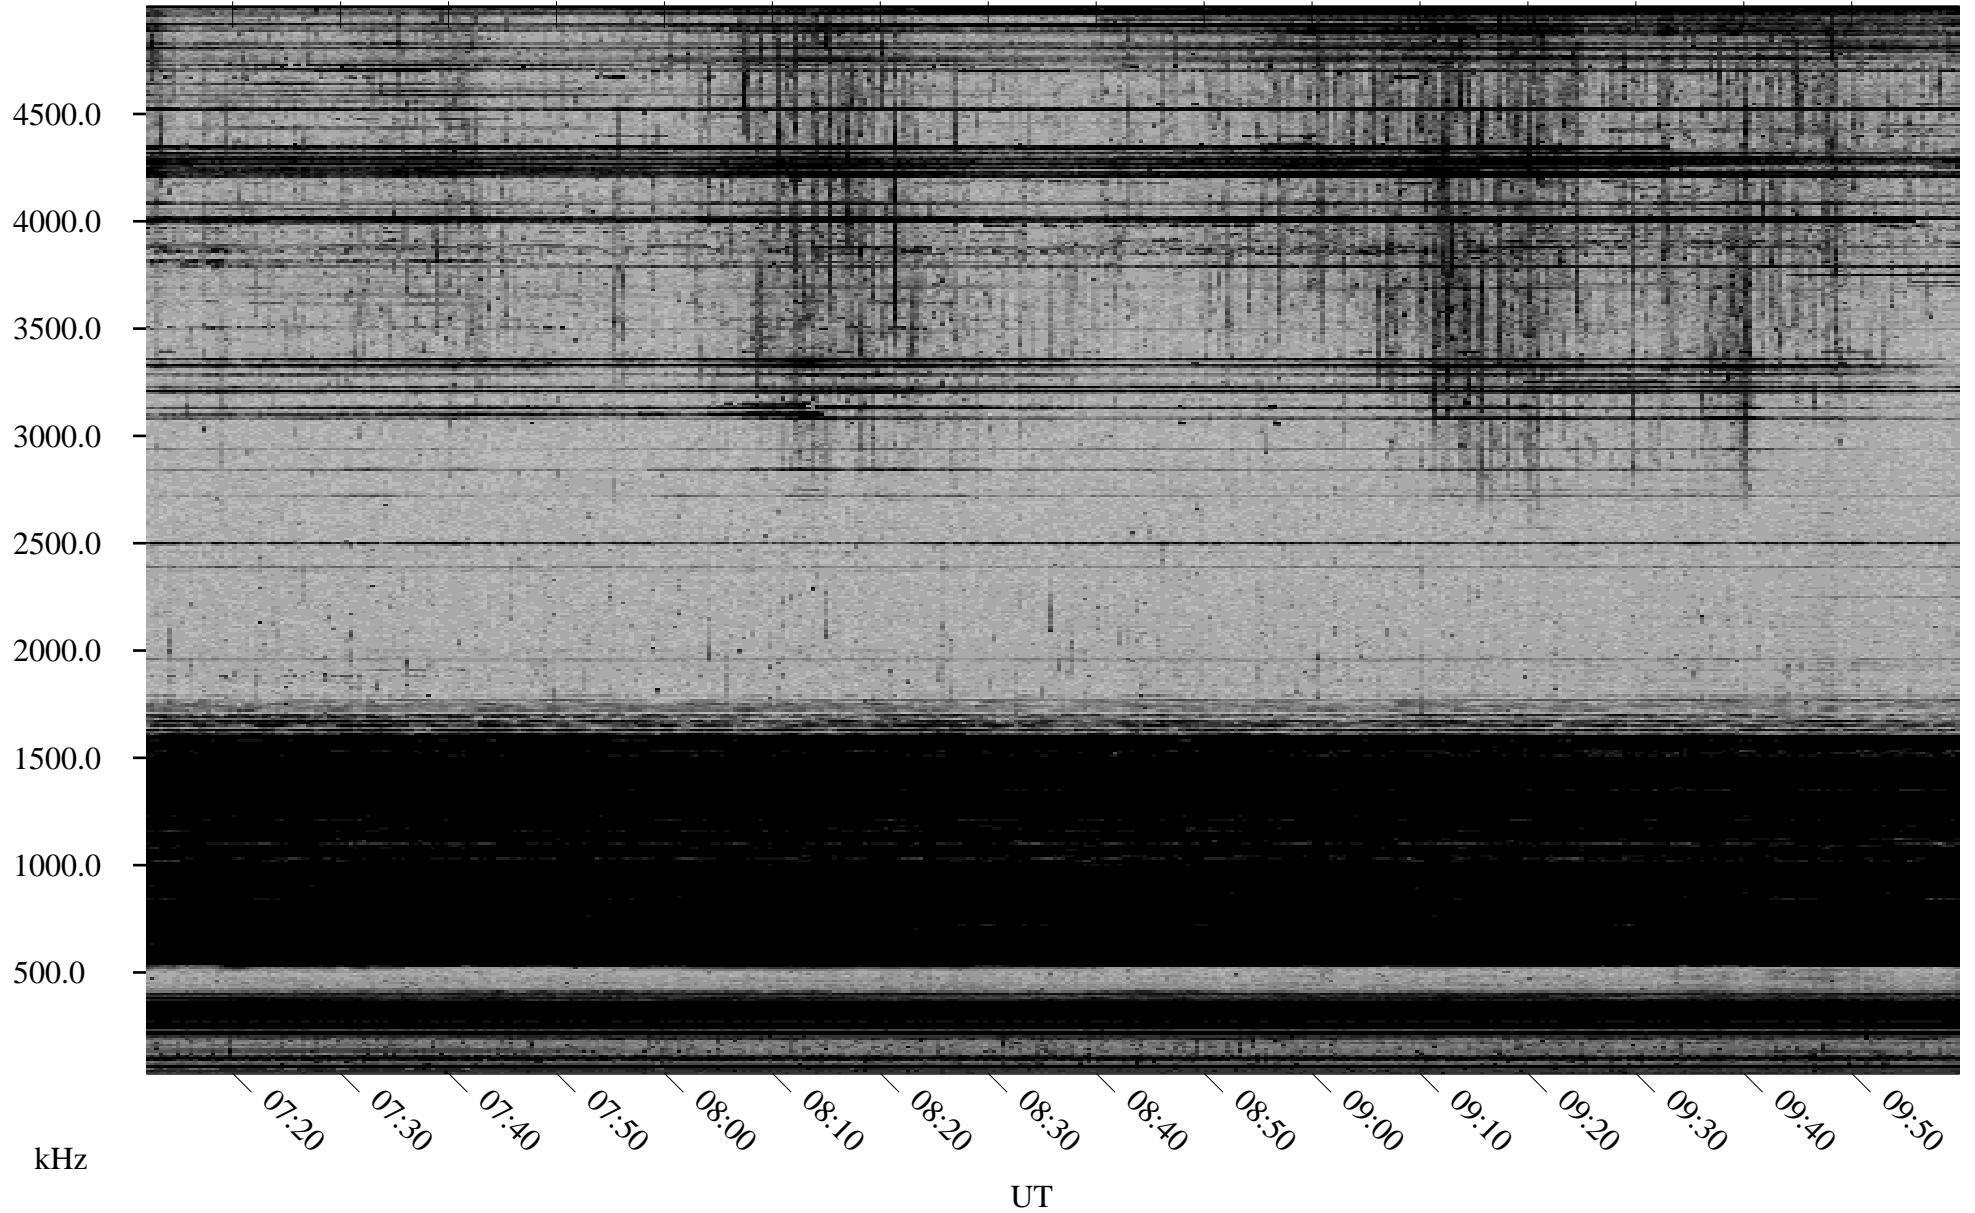

# 11/27/1998 Churchill, Manitoba

Linear Scale    Black = 161    White = 15

ch98330l.r00m max\_12

Page 3

# 11/27/1998 Churchill, Manitoba

Linear Scale    Black = 161    White = 15

ch98330l.r00m max\_12

Page 4

# 11/27/1998 Churchill, Manitoba

Linear Scale    Black = 161    White = 15

ch98330l.r00m max\_12

Page 5

# 11/27/1998 Churchill, Manitoba

Linear Scale    Black = 161    White = 15

ch98330l.r00m max\_12

Page 6