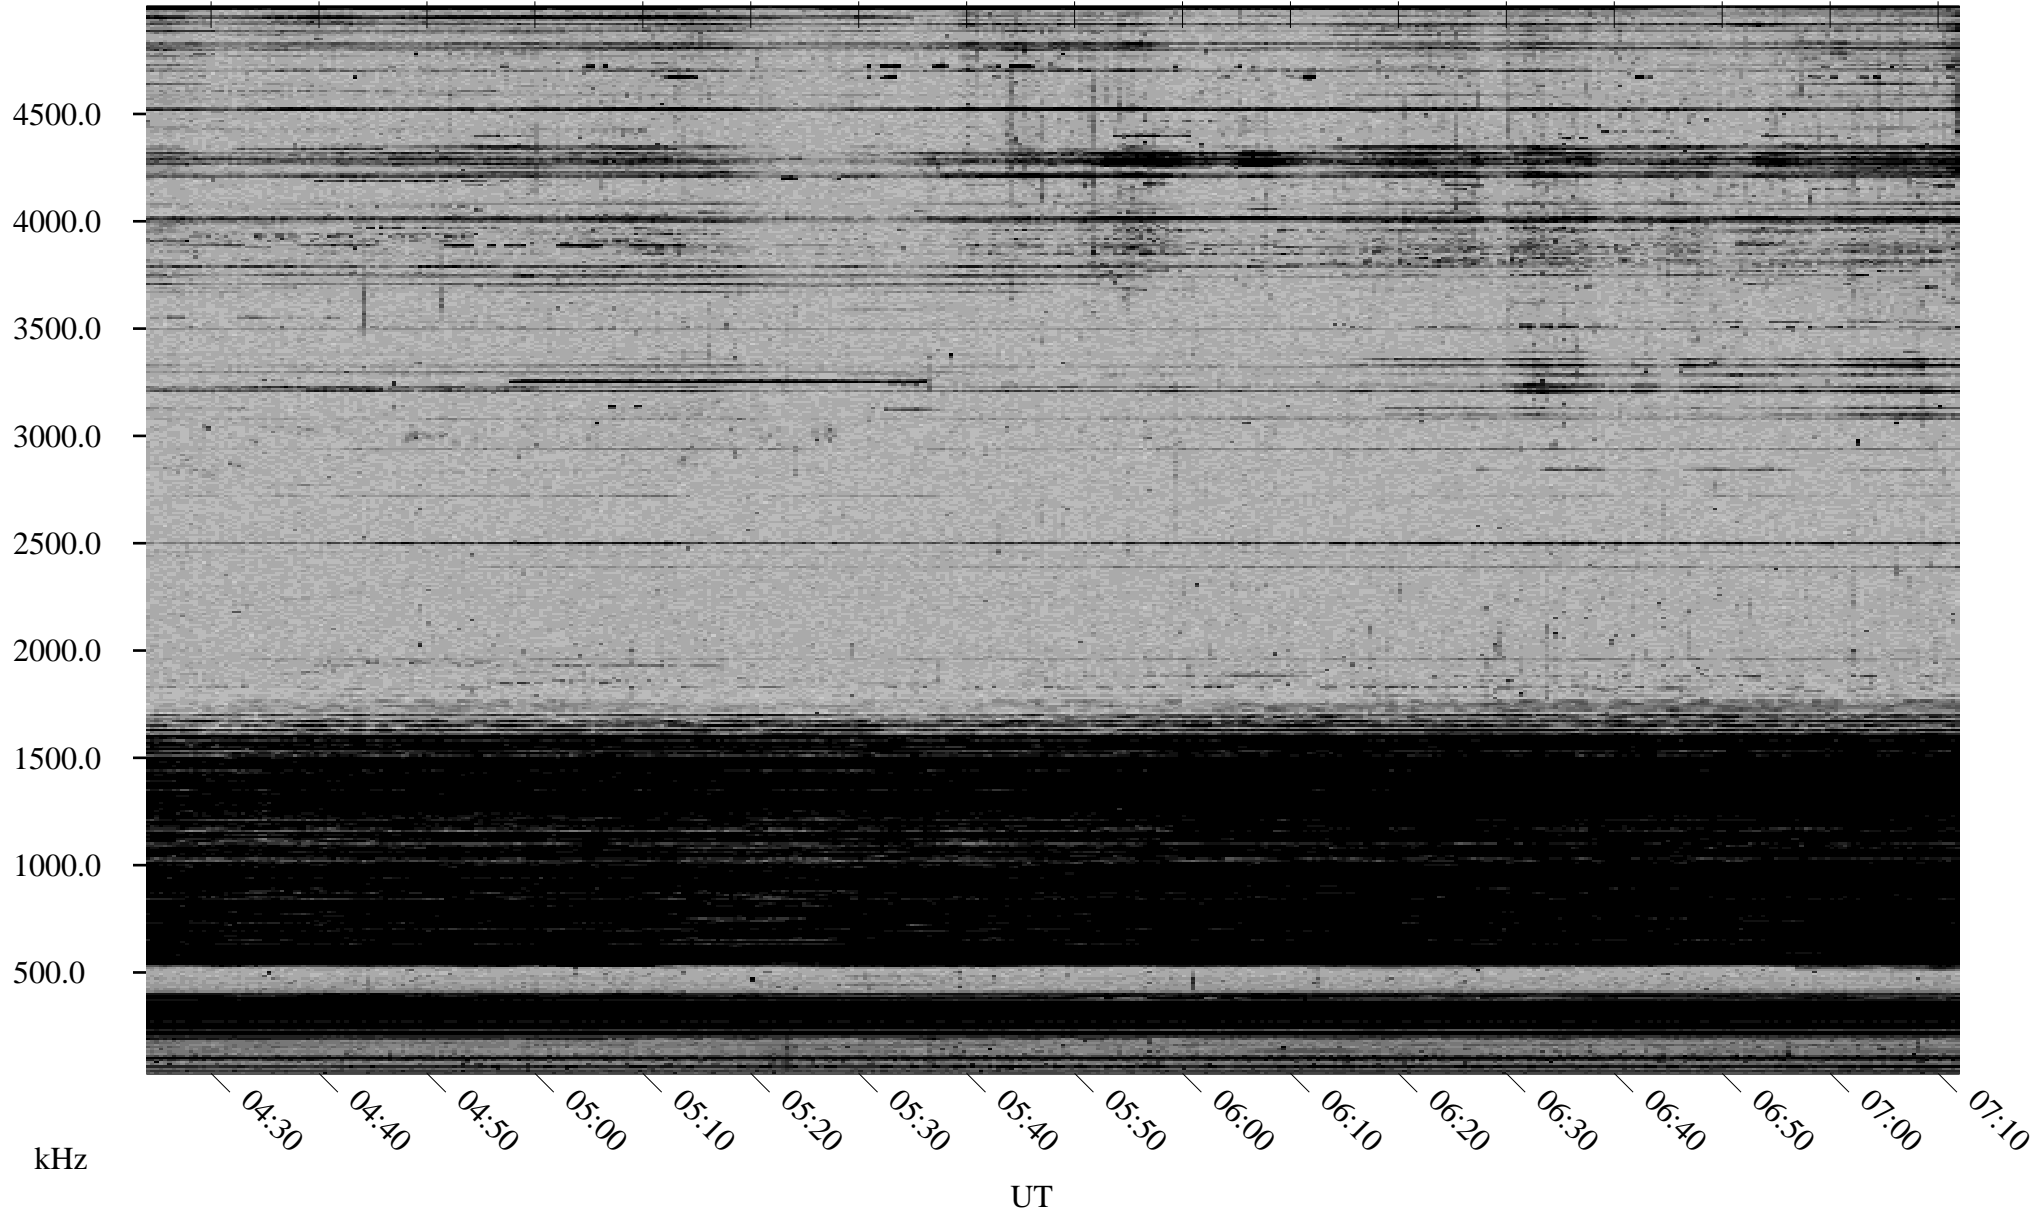

# 11/26/1998 Churchill, Manitoba

Linear Scale    Black = 161    White = 15

ch98330l.r00m max\_12

Page 1

# 11/26/1998 Churchill, Manitoba

Linear Scale    Black = 161    White = 15

ch98330l.r00m max\_12

Page 2

# 11/27/1998 Churchill, Manitoba

Linear Scale    Black = 161    White = 15

ch98330l.r00m max\_12

Page 3

# 11/27/1998 Churchill, Manitoba

Linear Scale    Black = 161    White = 15

ch98330l.r00m max\_12

Page 4