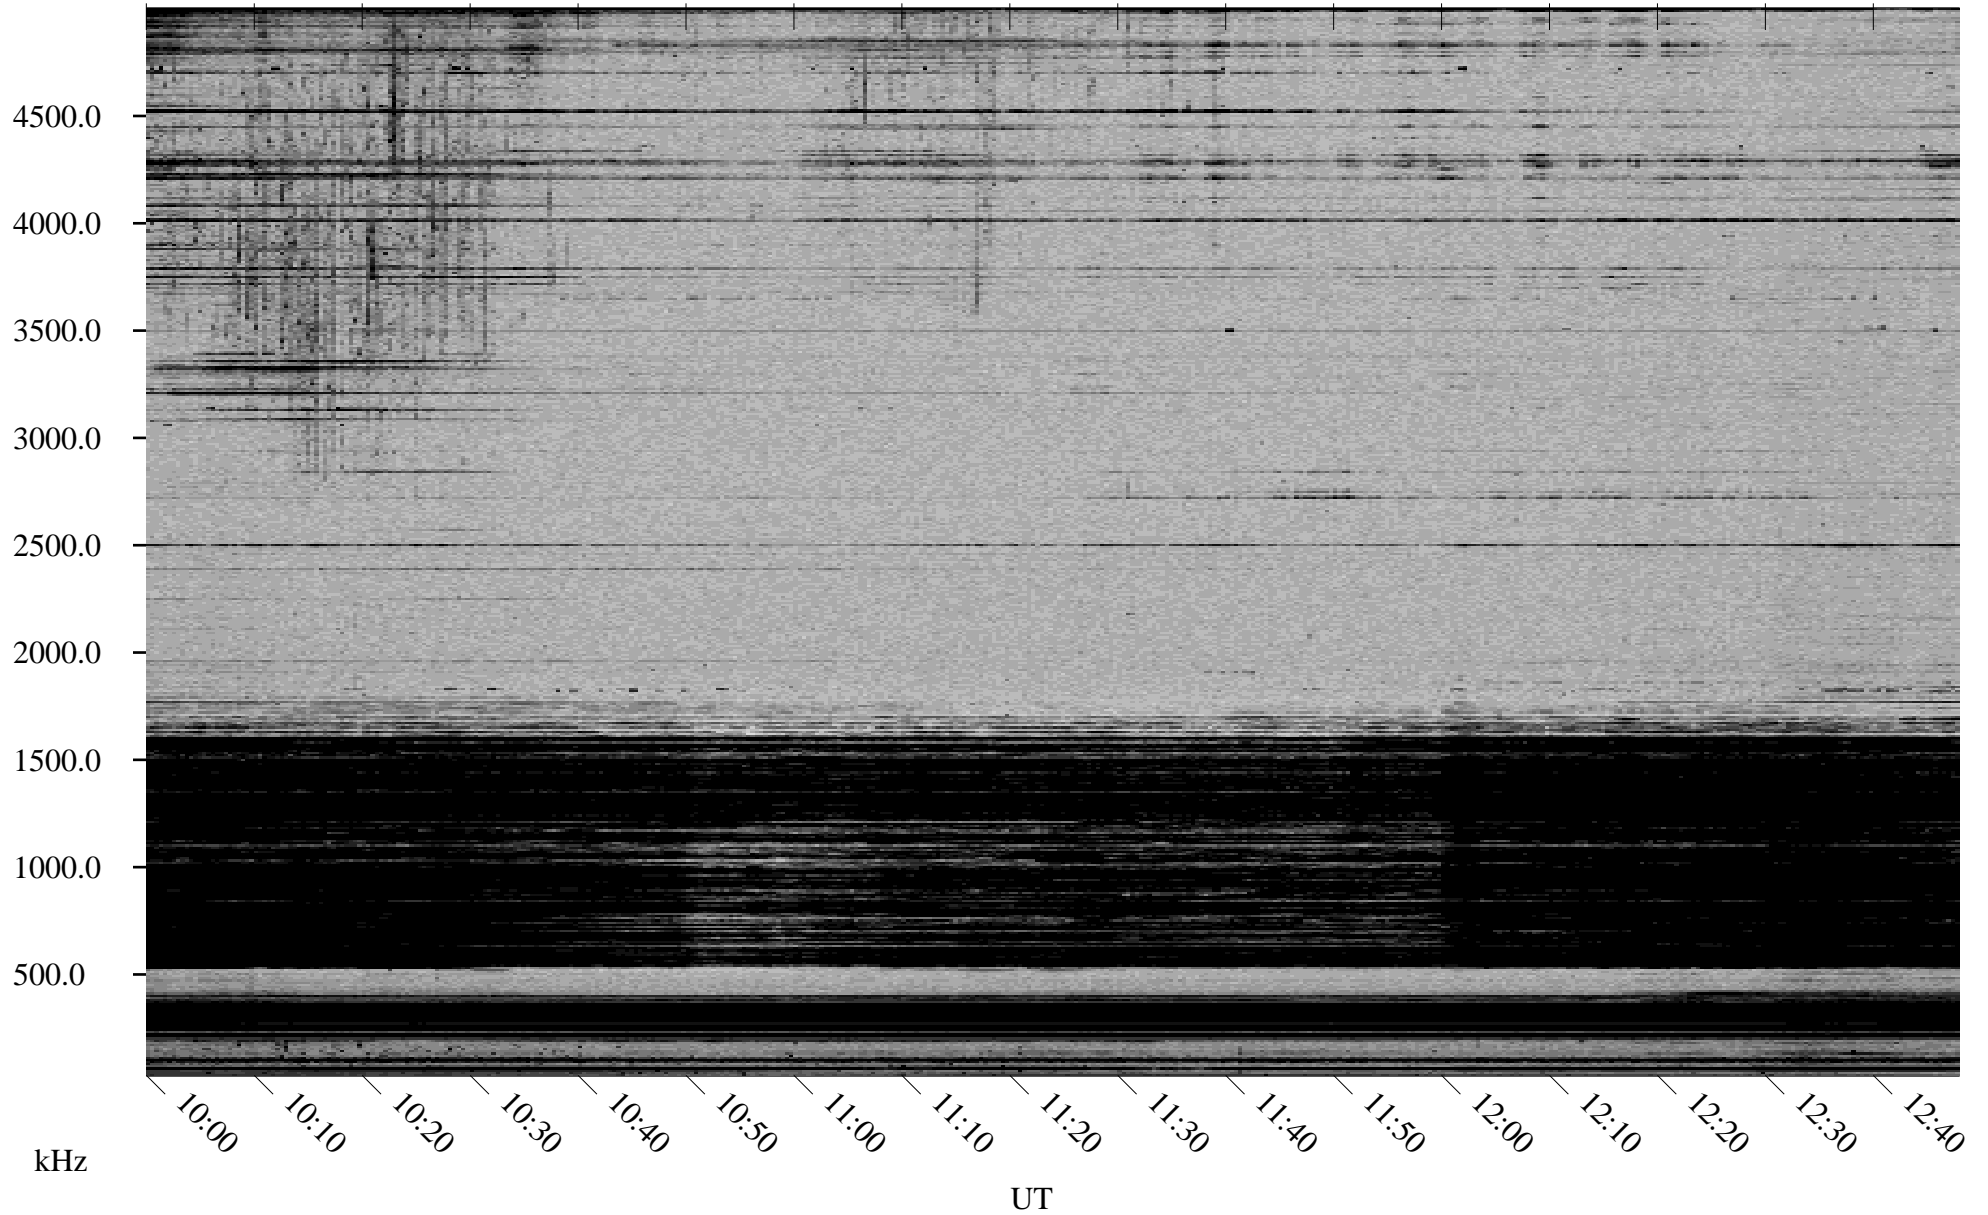

# 11/27/1998 Churchill, Manitoba

Linear Scale    Black = 161    White = 15

ch98330l.r00m max\_12

Page 5

# 11/27/1998 Churchill, Manitoba

Linear Scale    Black = 161    White = 15

ch98330l.r00m max\_12

Page 6

# 11/27/1998 Churchill, Manitoba

Linear Scale    Black = 161    White = 15

ch98330l.r00m max\_12

Page 7