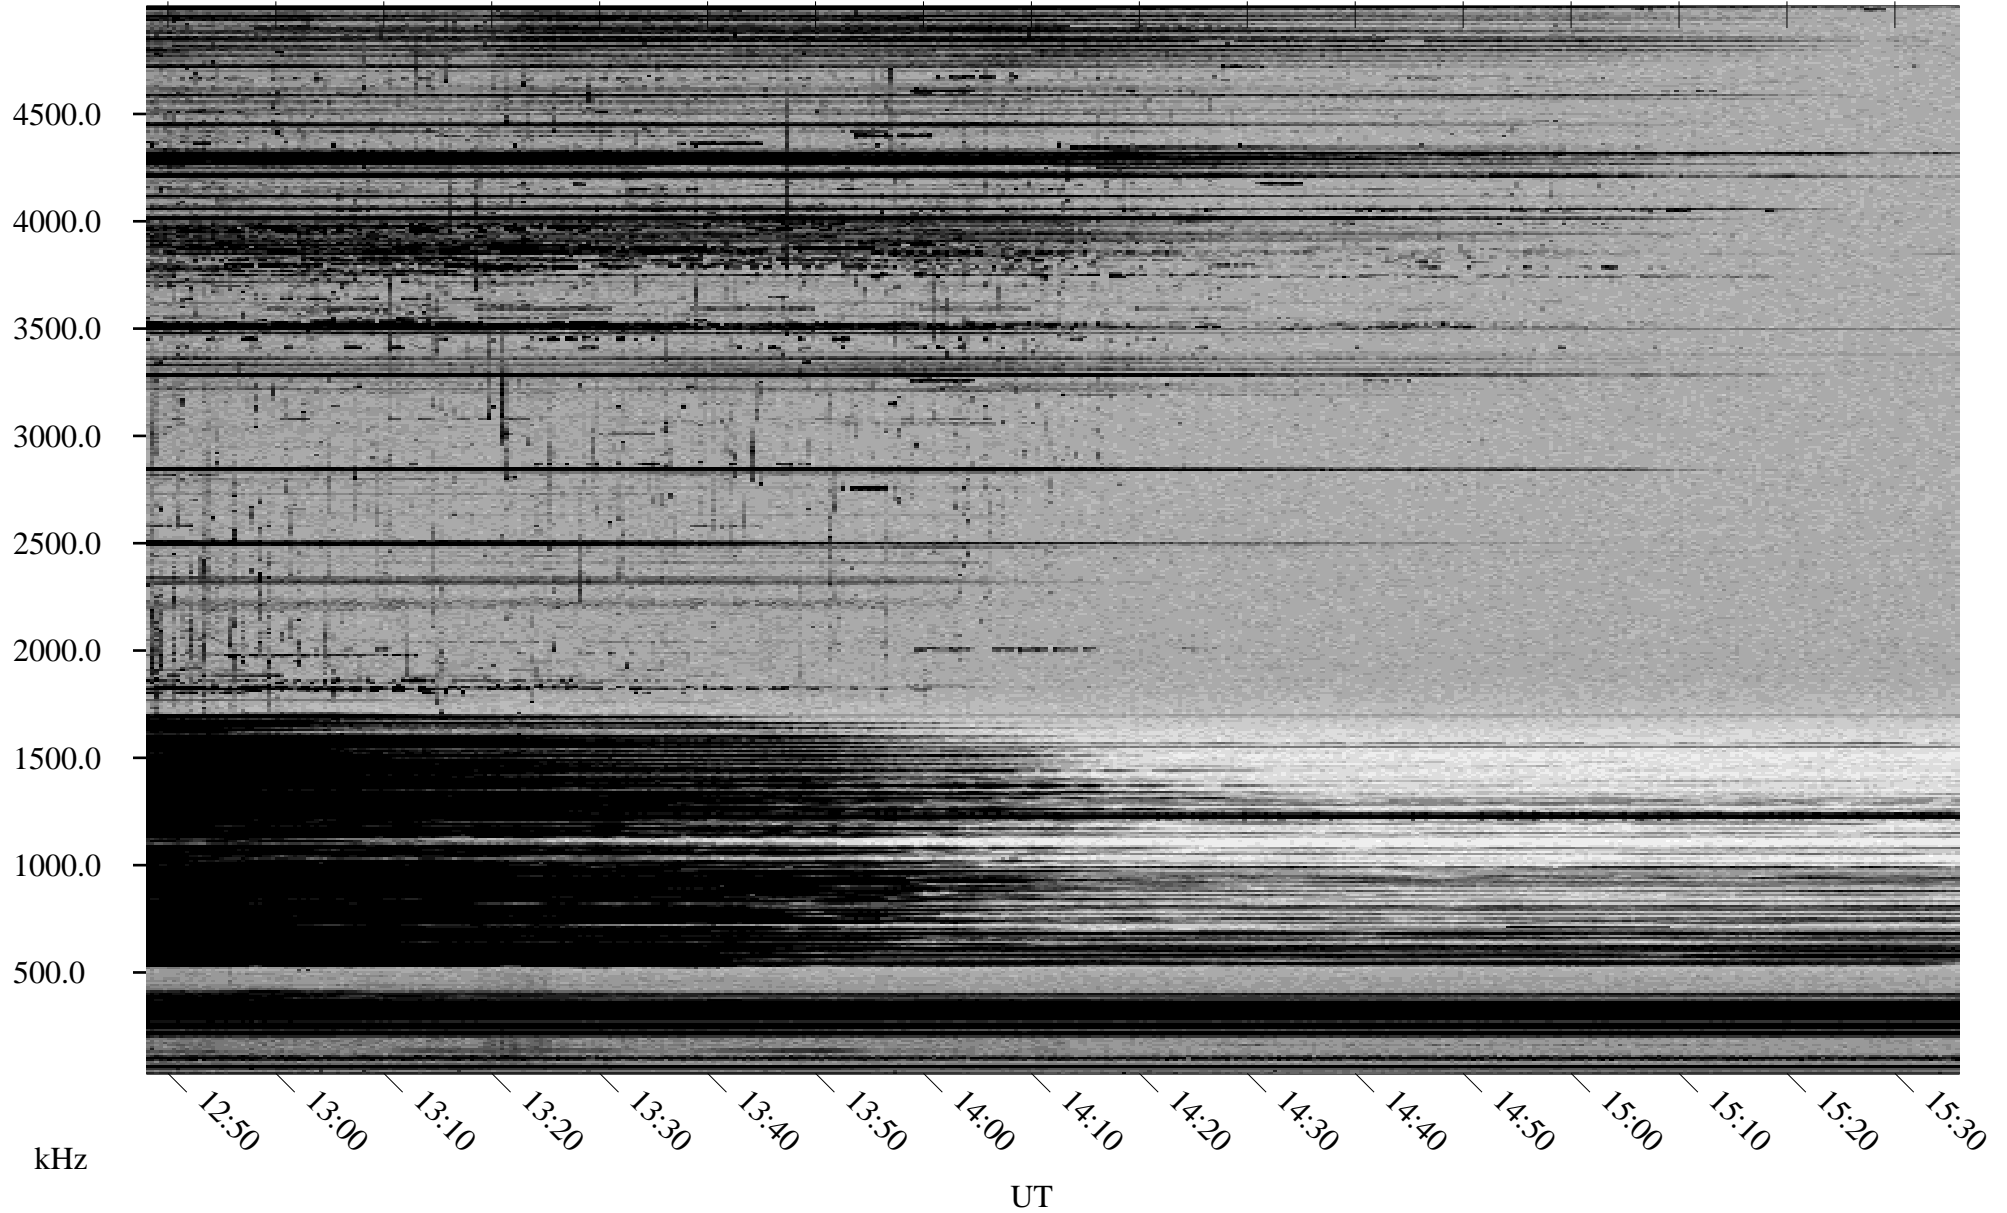

11/27/1998 Churchill, Manitoba

Linear Scale Black = 161 White = 15

ch98331l.r00m max_12

Page 1

11/27/1998 Churchill, Manitoba

Linear Scale Black = 161 White = 15

ch98331l.r00m max_12

Page 2

11/28/1998 Churchill, Manitoba

Linear Scale Black = 161 White = 15

ch983311.r00m max_12

Page 3

11/28/1998 Churchill, Manitoba

Linear Scale Black = 161 White = 15

ch983311.r00m max_12

Page 4

11/28/1998 Churchill, Manitoba

Linear Scale Black = 161 White = 15

ch983311.r00m max_12

Page 5

11/28/1998 Churchill, Manitoba

Linear Scale Black = 161 White = 15

ch983311.r00m max_12

Page 6

11/28/1998 Churchill, Manitoba

Linear Scale Black = 161 White = 15

ch983311.r00m max_12

Page 7

11/28/1998 Churchill, Manitoba

Linear Scale Black = 161 White = 15

ch983311.r00m max_12

Page 8