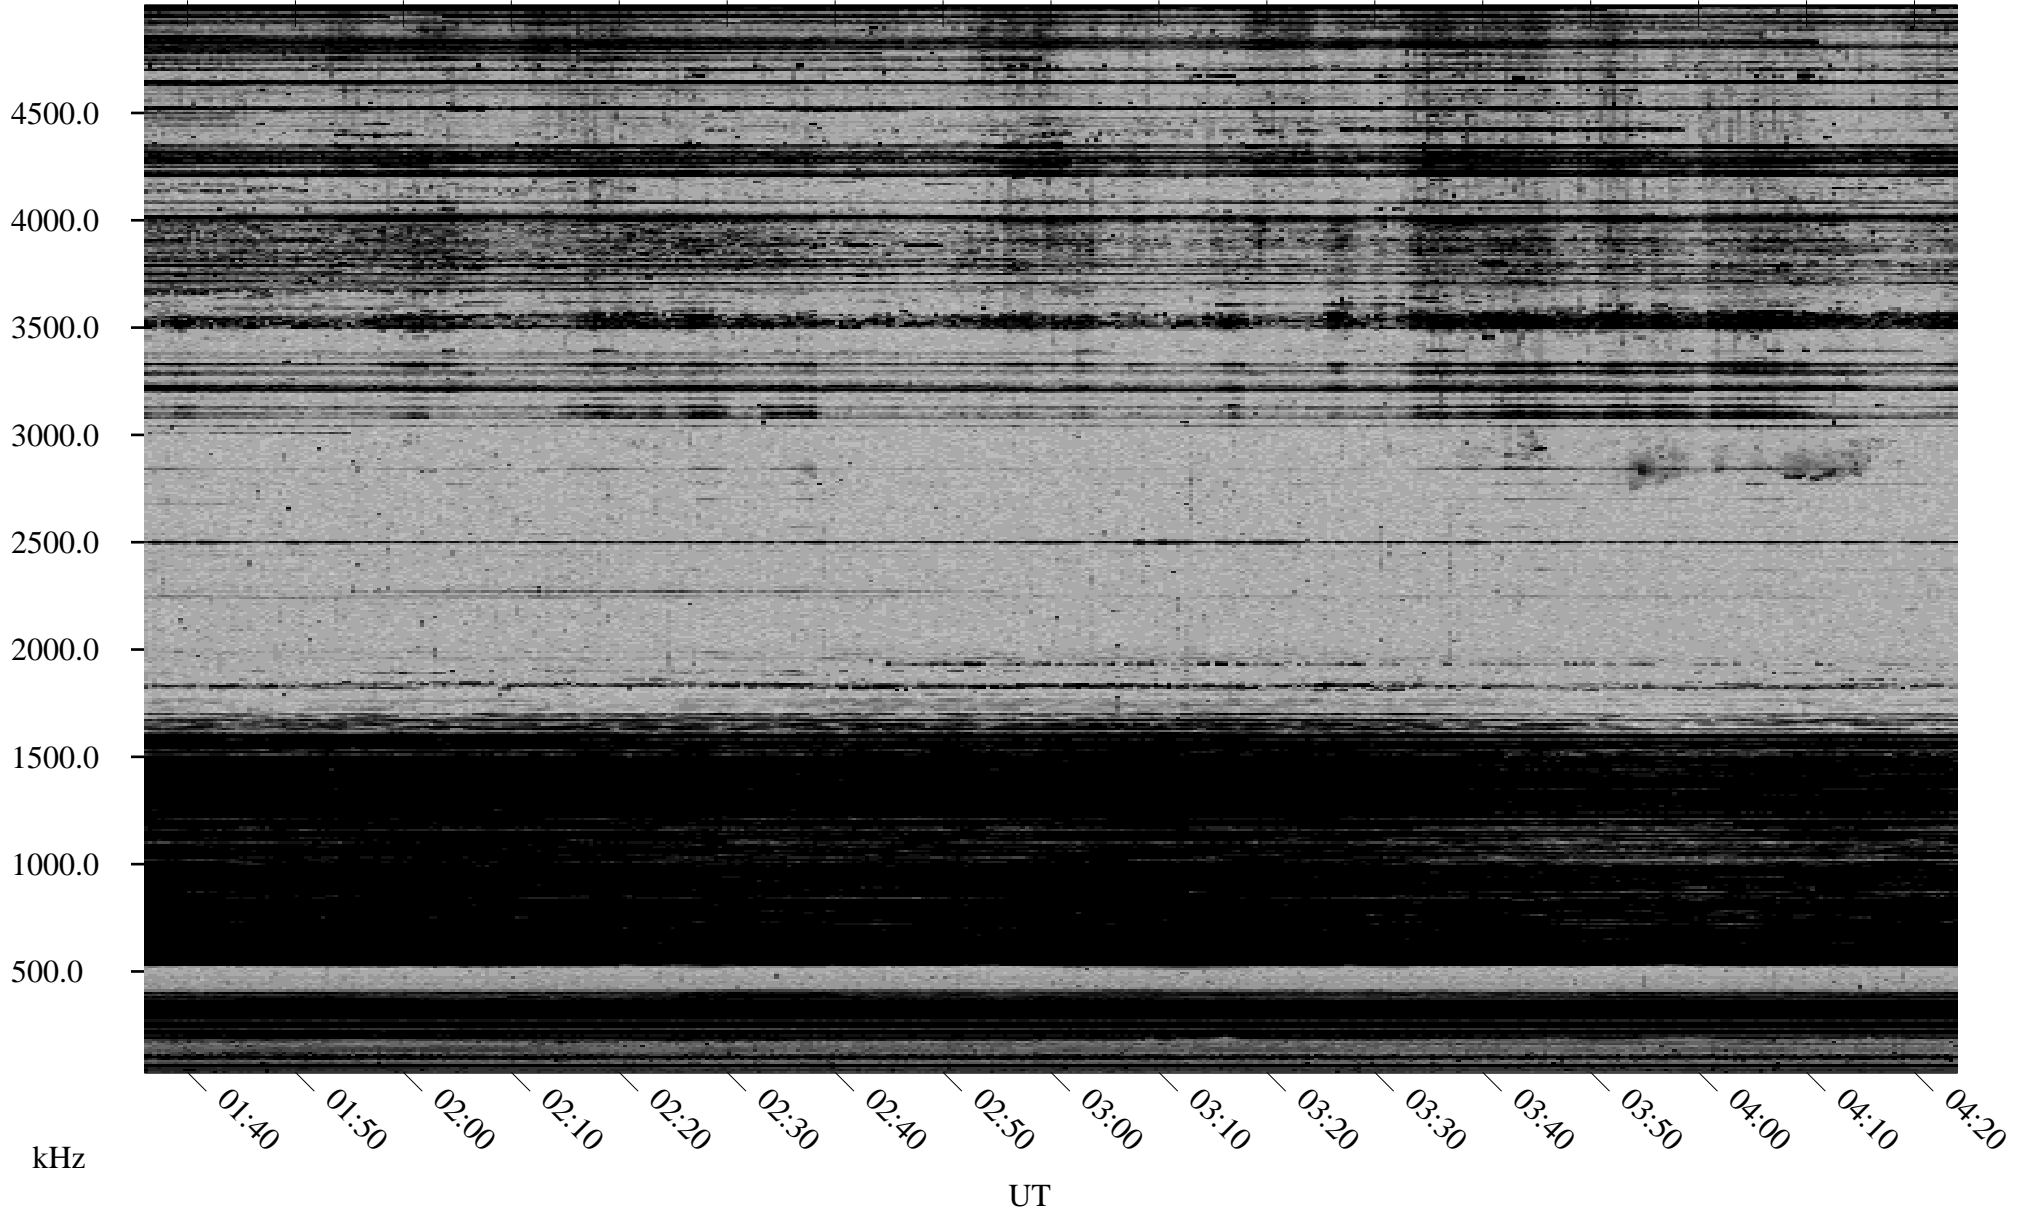

11/27/1998 Churchill, Manitoba

Linear Scale Black = 161 White = 15

ch98331l.r00m max_12

Page 1

11/27/1998 Churchill, Manitoba

Linear Scale Black = 161 White = 15

ch98331l.r00m max_12

Page 2

11/28/1998 Churchill, Manitoba

Linear Scale Black = 161 White = 15

ch983311.r00m max_12

Page 3

11/28/1998 Churchill, Manitoba

Linear Scale Black = 161 White = 15

ch983311.r00m max_12

Page 4

11/28/1998 Churchill, Manitoba

Linear Scale Black = 161 White = 15

ch983311.r00m max_12

Page 5

11/28/1998 Churchill, Manitoba

Linear Scale Black = 161 White = 15

ch983311.r00m max_12

Page 6

11/28/1998 Churchill, Manitoba

Linear Scale Black = 161 White = 15

ch983311.r00m max_12

Page 7

11/28/1998 Churchill, Manitoba

Linear Scale Black = 161 White = 15

ch983311.r00m max_12

Page 8