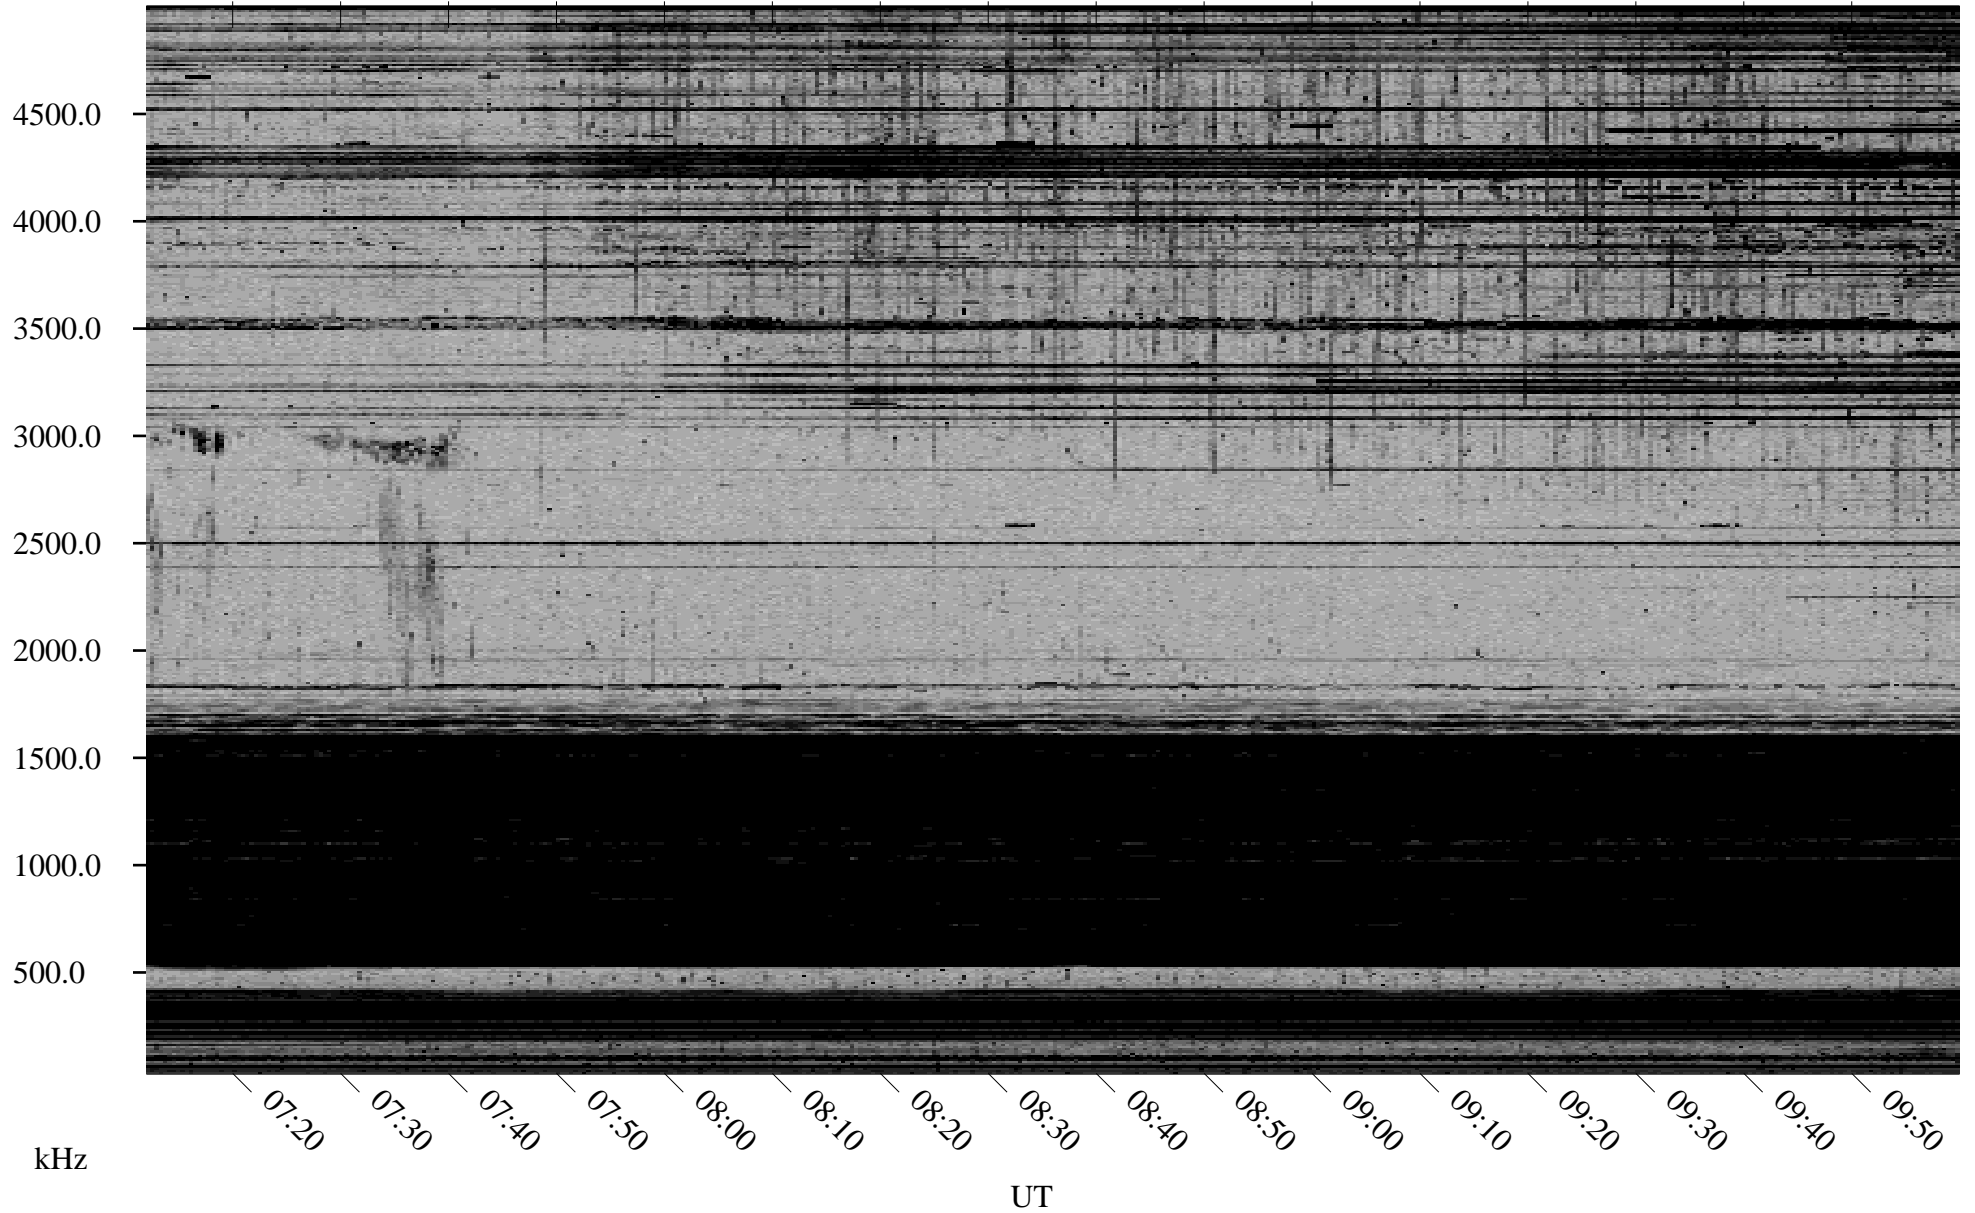

11/27/1998 Churchill, Manitoba

Linear Scale Black = 161 White = 15

ch98331l.r00m max_12

Page 1

11/27/1998 Churchill, Manitoba

Linear Scale Black = 161 White = 15

ch98331l.r00m max_12

Page 2

11/28/1998 Churchill, Manitoba

Linear Scale Black = 161 White = 15

ch983311.r00m max_12

Page 3

11/28/1998 Churchill, Manitoba

Linear Scale Black = 161 White = 15

ch983311.r00m max_12

Page 4

11/28/1998 Churchill, Manitoba

Linear Scale Black = 161 White = 15

ch983311.r00m max_12

Page 5

11/28/1998 Churchill, Manitoba

Linear Scale Black = 161 White = 15

ch983311.r00m max_12

Page 6

11/28/1998 Churchill, Manitoba

Linear Scale Black = 161 White = 15

ch983311.r00m max_12

Page 7

11/28/1998 Churchill, Manitoba

Linear Scale Black = 161 White = 15

ch983311.r00m max_12

Page 8