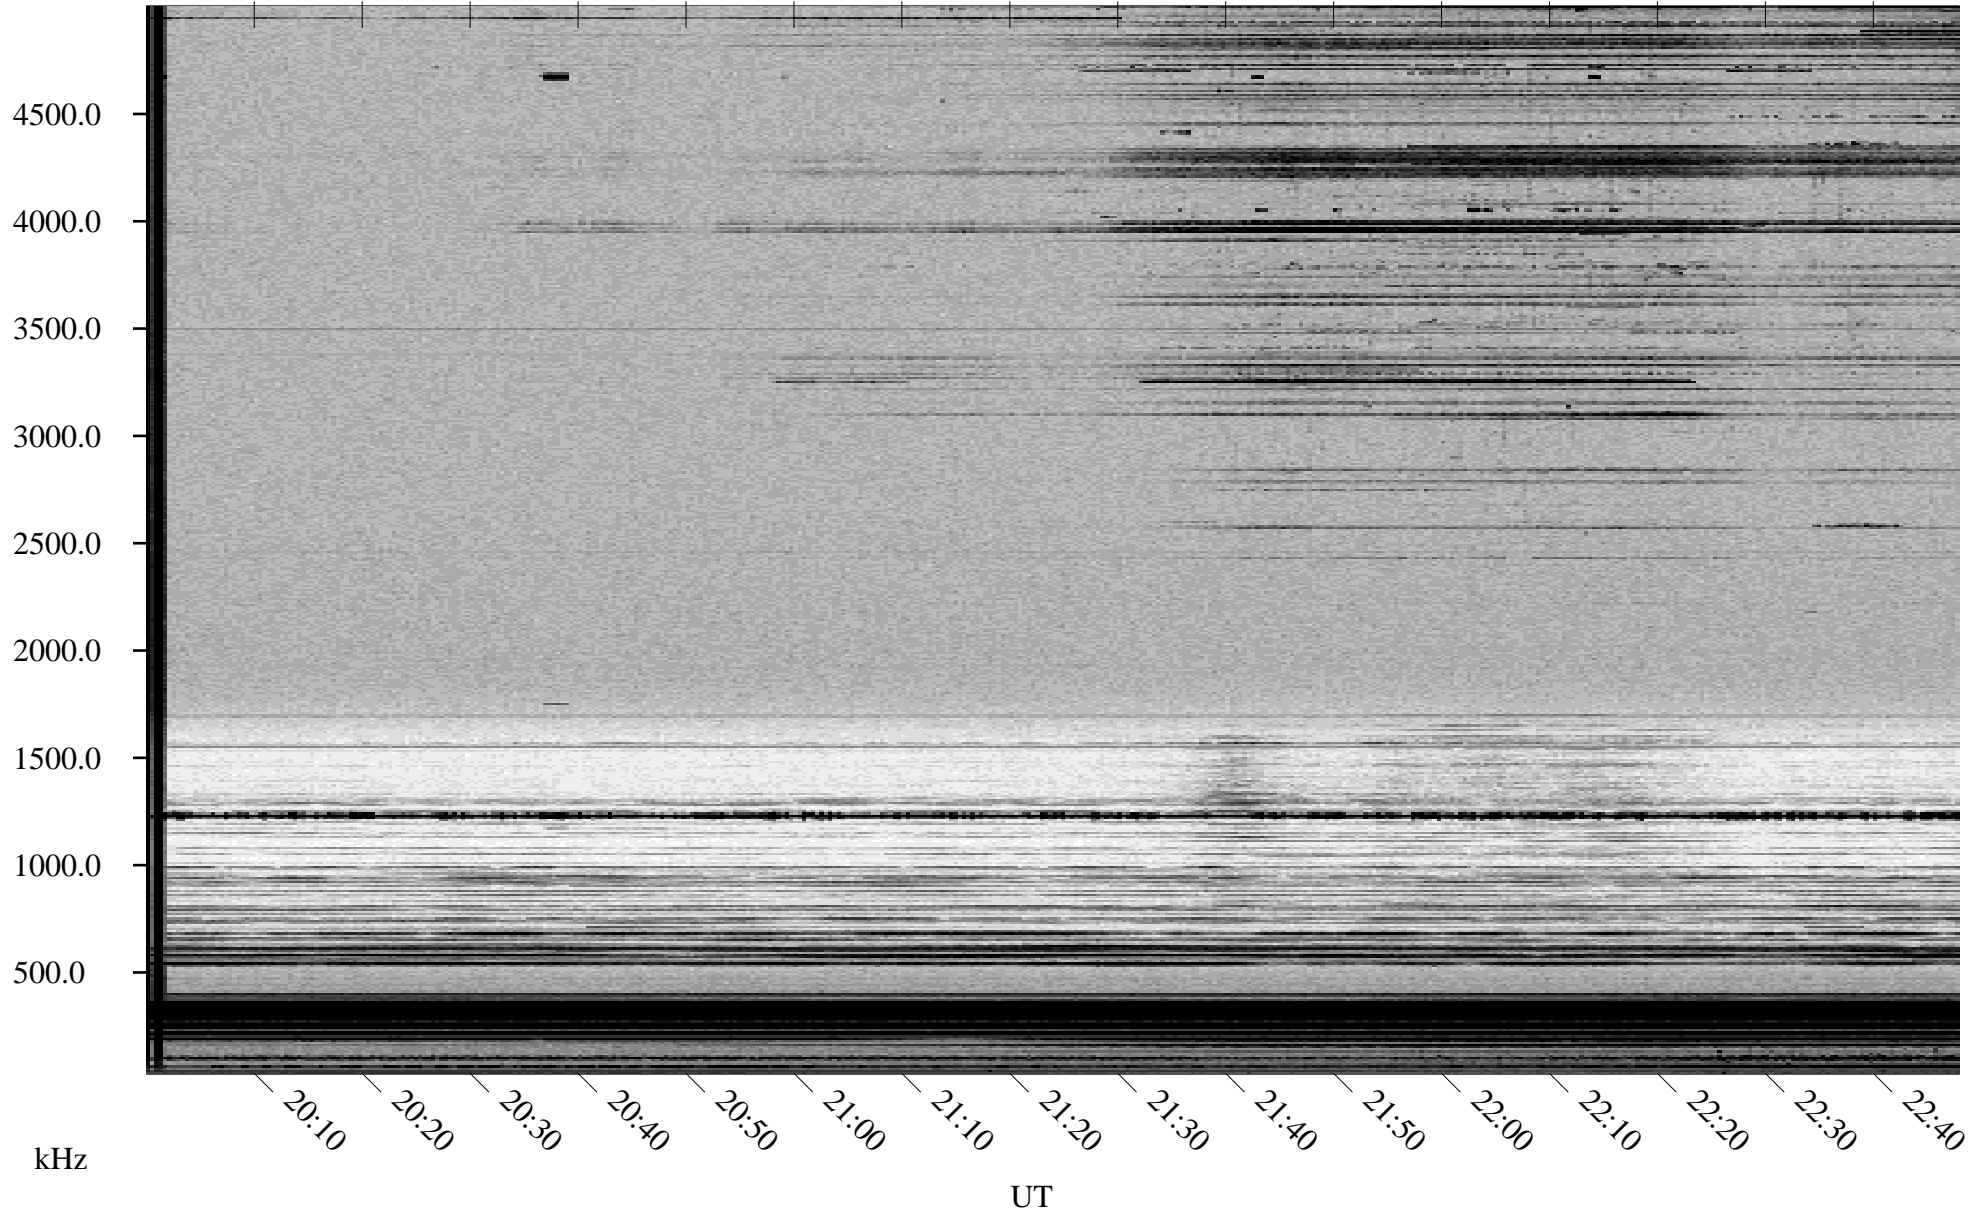

11/27/1998 Churchill, Manitoba

Linear Scale Black = 161 White = 15

ch98331l.r00m max_12

Page 1

11/27/1998 Churchill, Manitoba

Linear Scale Black = 161 White = 15

ch98331l.r00m max_12

Page 2

11/28/1998 Churchill, Manitoba

Linear Scale Black = 161 White = 15

ch983311.r00m max_12

Page 3

11/28/1998 Churchill, Manitoba

Linear Scale Black = 161 White = 15

ch983311.r00m max_12

Page 4

11/28/1998 Churchill, Manitoba

Linear Scale Black = 161 White = 15

ch983311.r00m max_12

Page 5

11/28/1998 Churchill, Manitoba

Linear Scale Black = 161 White = 15

ch983311.r00m max_12

Page 6

11/28/1998 Churchill, Manitoba

Linear Scale Black = 161 White = 15

ch983311.r00m max_12

Page 7

11/28/1998 Churchill, Manitoba

Linear Scale Black = 161 White = 15

ch983311.r00m max_12

Page 8