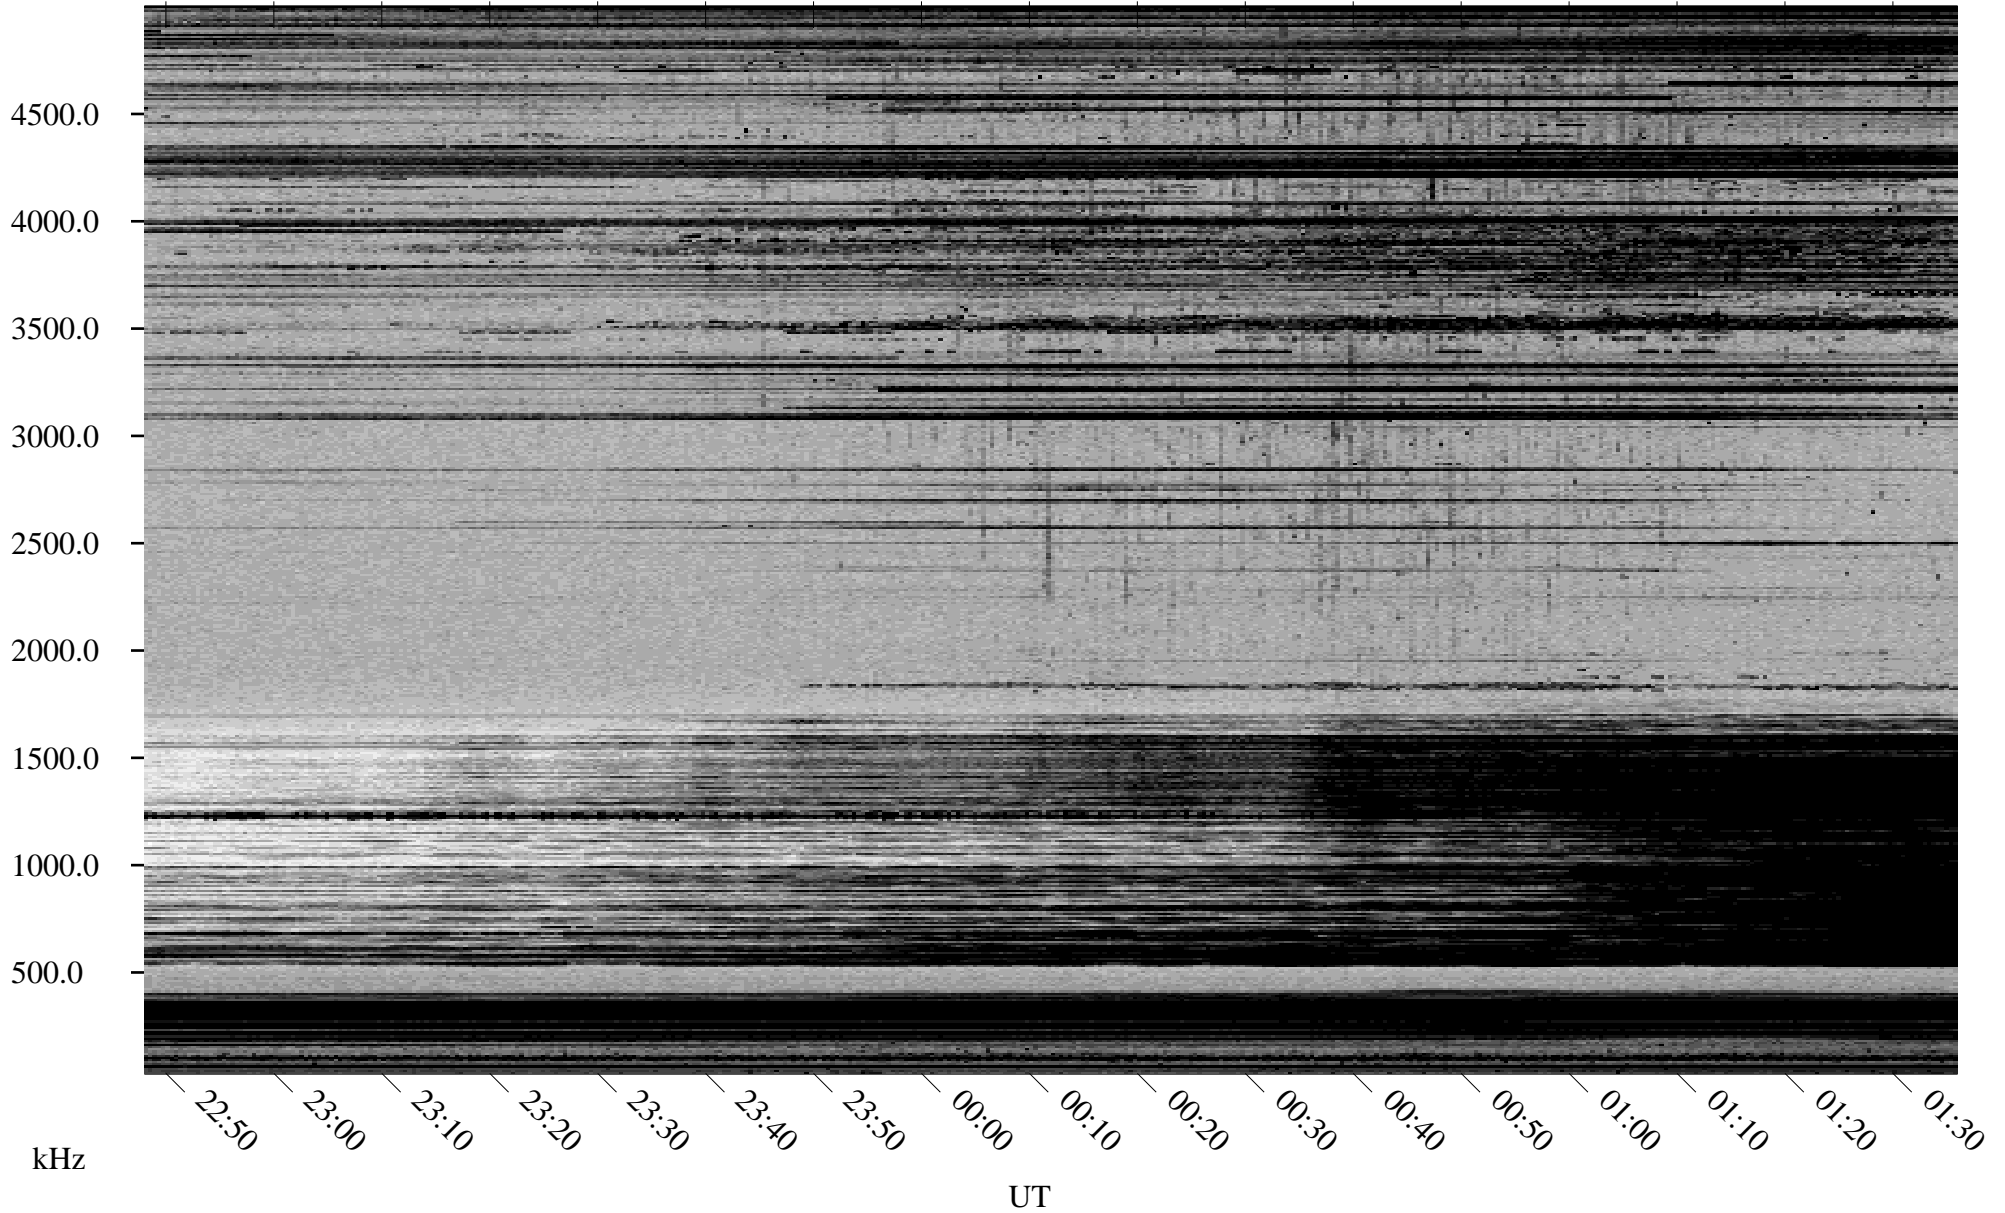

11/27/1998 Churchill, Manitoba

Linear Scale Black = 161 White = 15

ch98331l.r00m max_12

Page 1

11/27/1998 Churchill, Manitoba

Linear Scale Black = 161 White = 15

ch98331l.r00m max_12

Page 2

11/28/1998 Churchill, Manitoba

Linear Scale Black = 161 White = 15

ch983311.r00m max_12

Page 3

11/28/1998 Churchill, Manitoba

Linear Scale Black = 161 White = 15

ch983311.r00m max_12

Page 4

11/28/1998 Churchill, Manitoba

Linear Scale Black = 161 White = 15

ch983311.r00m max_12

Page 5

11/28/1998 Churchill, Manitoba

Linear Scale Black = 161 White = 15

ch983311.r00m max_12

Page 6

11/28/1998 Churchill, Manitoba

Linear Scale Black = 161 White = 15

ch983311.r00m max_12

Page 7

11/28/1998 Churchill, Manitoba

Linear Scale Black = 161 White = 15

ch983311.r00m max_12

Page 8