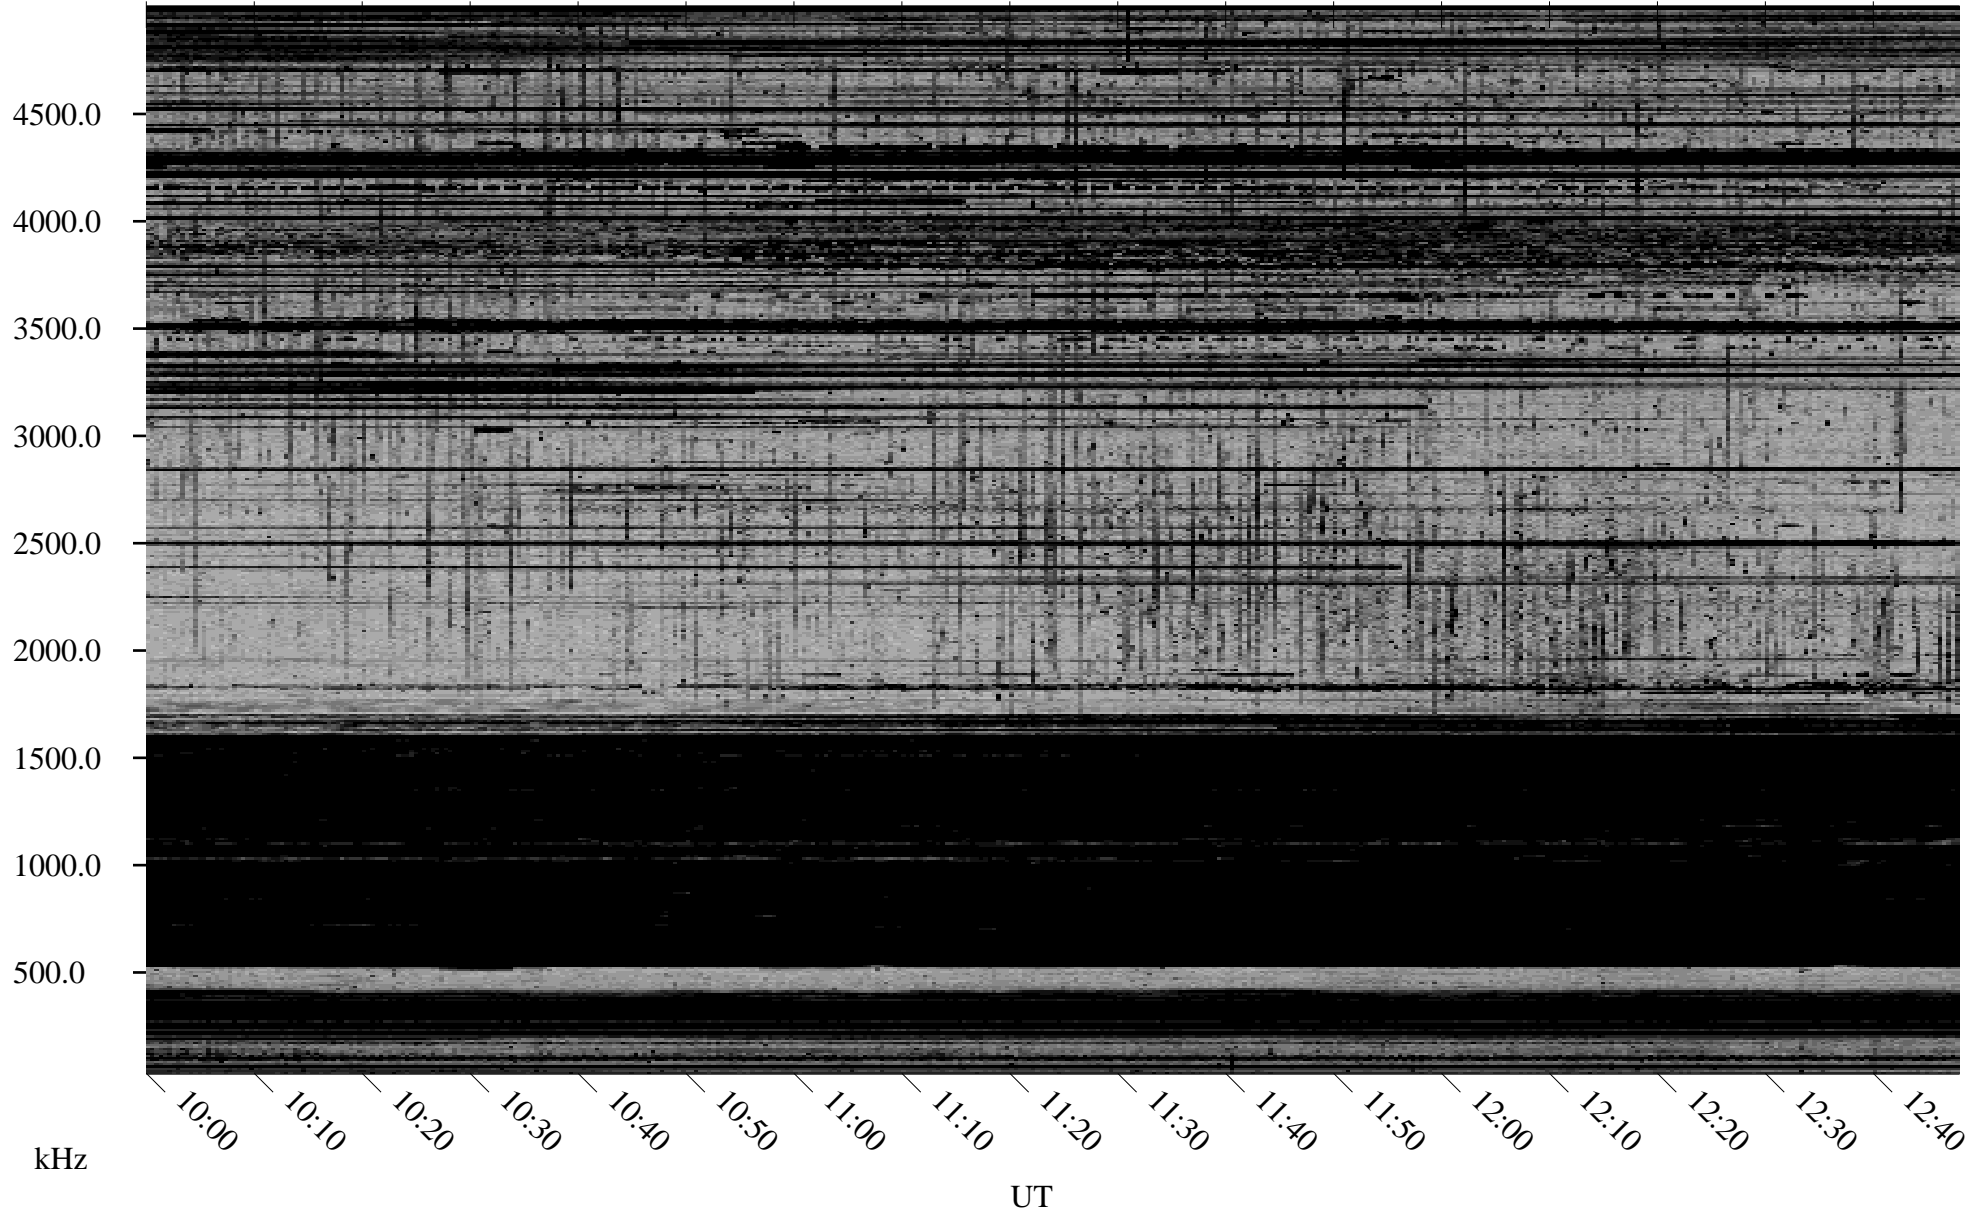

11/27/1998 Churchill, Manitoba

Linear Scale Black = 161 White = 15

ch98331l.r00m max_12

Page 1

11/27/1998 Churchill, Manitoba

Linear Scale Black = 161 White = 15

ch98331l.r00m max_12

Page 2

11/28/1998 Churchill, Manitoba

Linear Scale Black = 161 White = 15

ch983311.r00m max_12

Page 3

11/28/1998 Churchill, Manitoba

Linear Scale Black = 161 White = 15

ch983311.r00m max_12

Page 4

11/28/1998 Churchill, Manitoba

Linear Scale Black = 161 White = 15

ch983311.r00m max_12

Page 5

11/28/1998 Churchill, Manitoba

Linear Scale Black = 161 White = 15

ch983311.r00m max_12

Page 6

11/28/1998 Churchill, Manitoba

Linear Scale Black = 161 White = 15

ch983311.r00m max_12

Page 7

11/28/1998 Churchill, Manitoba

Linear Scale Black = 161 White = 15

ch983311.r00m max_12

Page 8