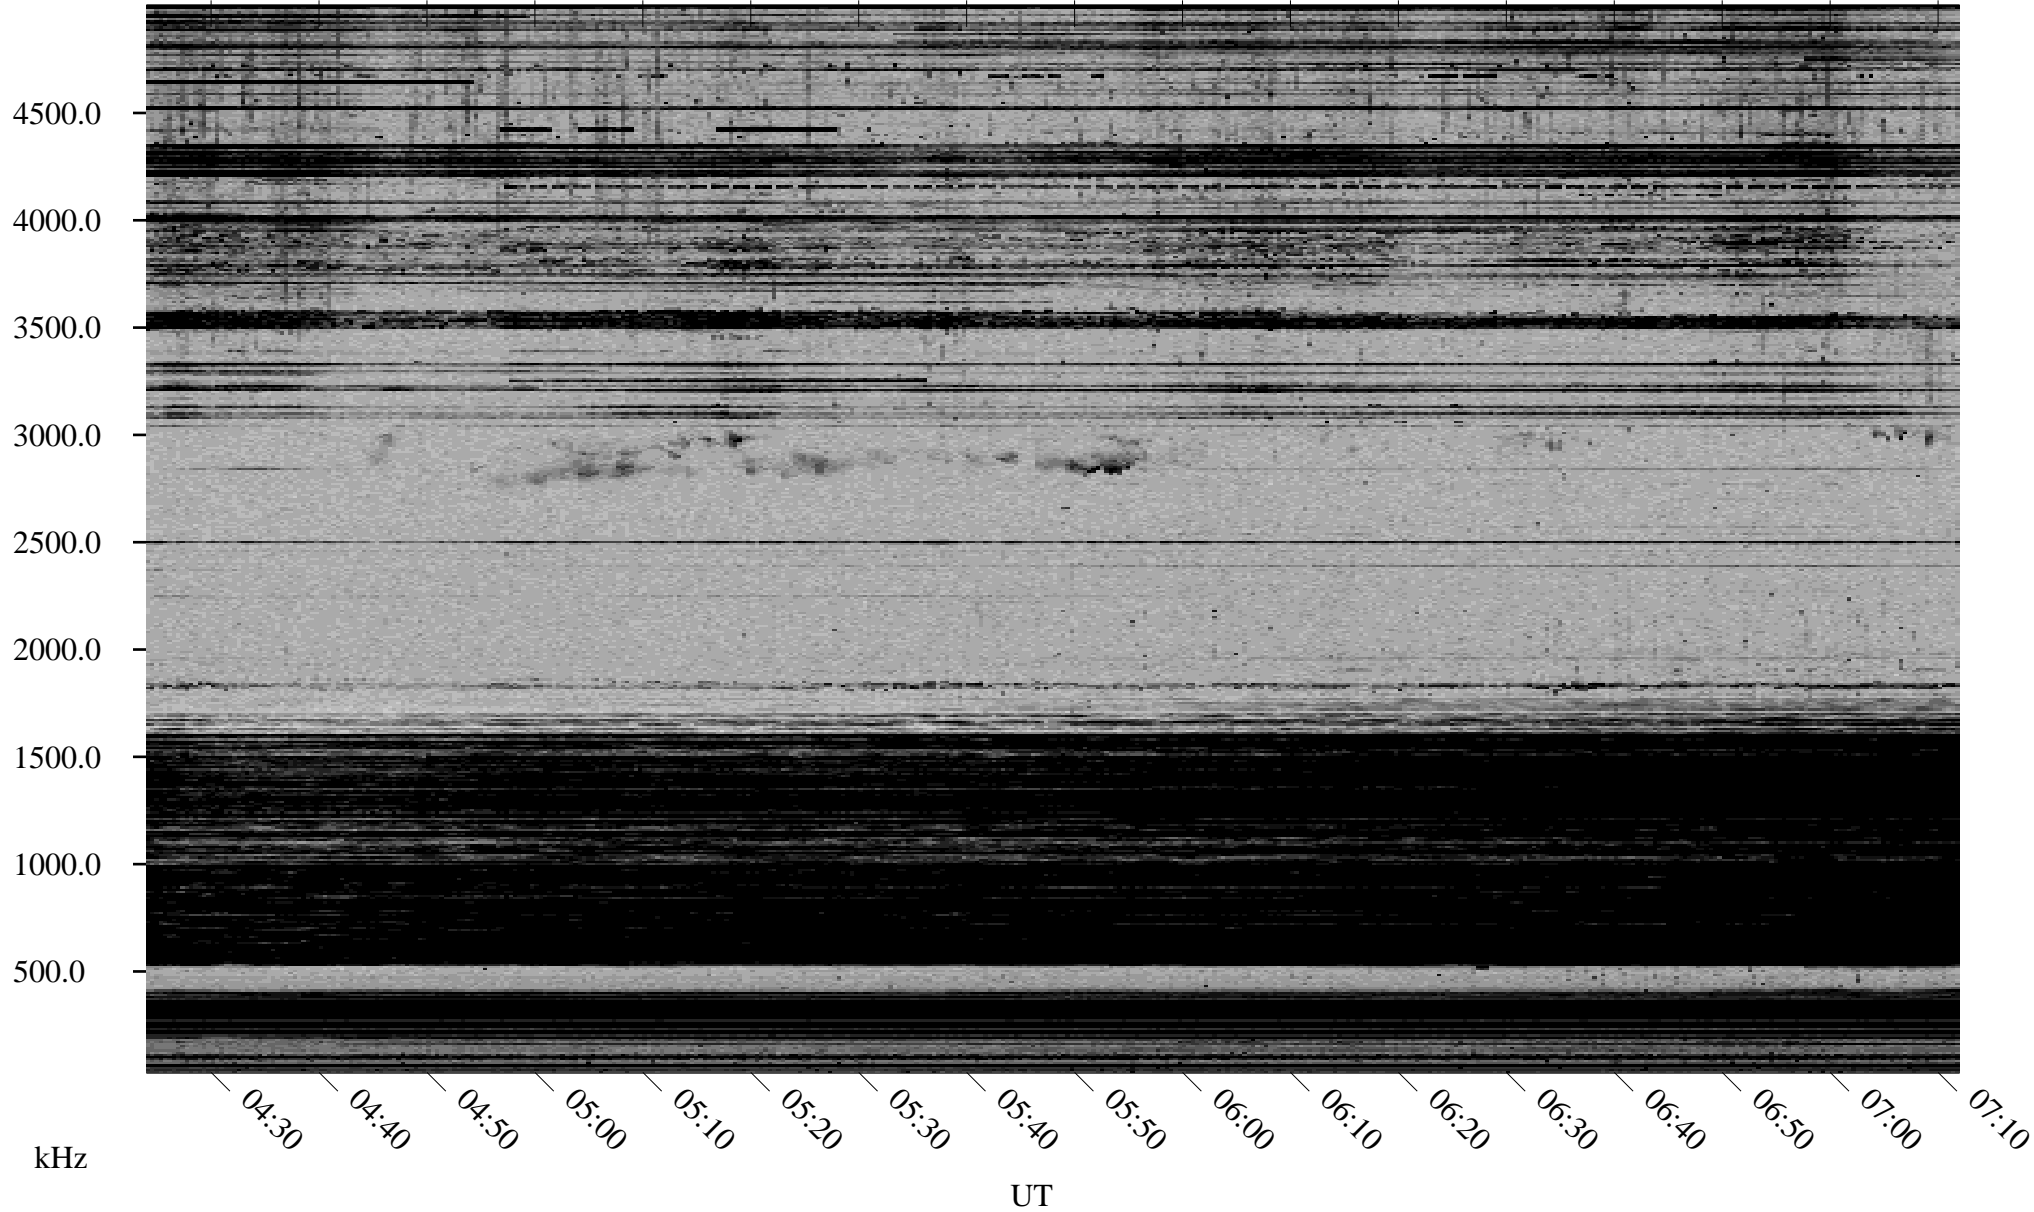

11/27/1998 Churchill, Manitoba

Linear Scale Black = 161 White = 15

ch98331l.r00m max_12

Page 1

11/27/1998 Churchill, Manitoba

Linear Scale Black = 161 White = 15

ch98331l.r00m max_12

Page 2

11/28/1998 Churchill, Manitoba

Linear Scale Black = 161 White = 15

ch983311.r00m max_12

Page 3

11/28/1998 Churchill, Manitoba

Linear Scale Black = 161 White = 15

ch983311.r00m max_12

Page 4

11/28/1998 Churchill, Manitoba

Linear Scale Black = 161 White = 15

ch983311.r00m max_12

Page 5

11/28/1998 Churchill, Manitoba

Linear Scale Black = 161 White = 15

ch983311.r00m max_12

Page 6

11/28/1998 Churchill, Manitoba

Linear Scale Black = 161 White = 15

ch983311.r00m max_12

Page 7

11/28/1998 Churchill, Manitoba

Linear Scale Black = 161 White = 15

ch983311.r00m max_12

Page 8