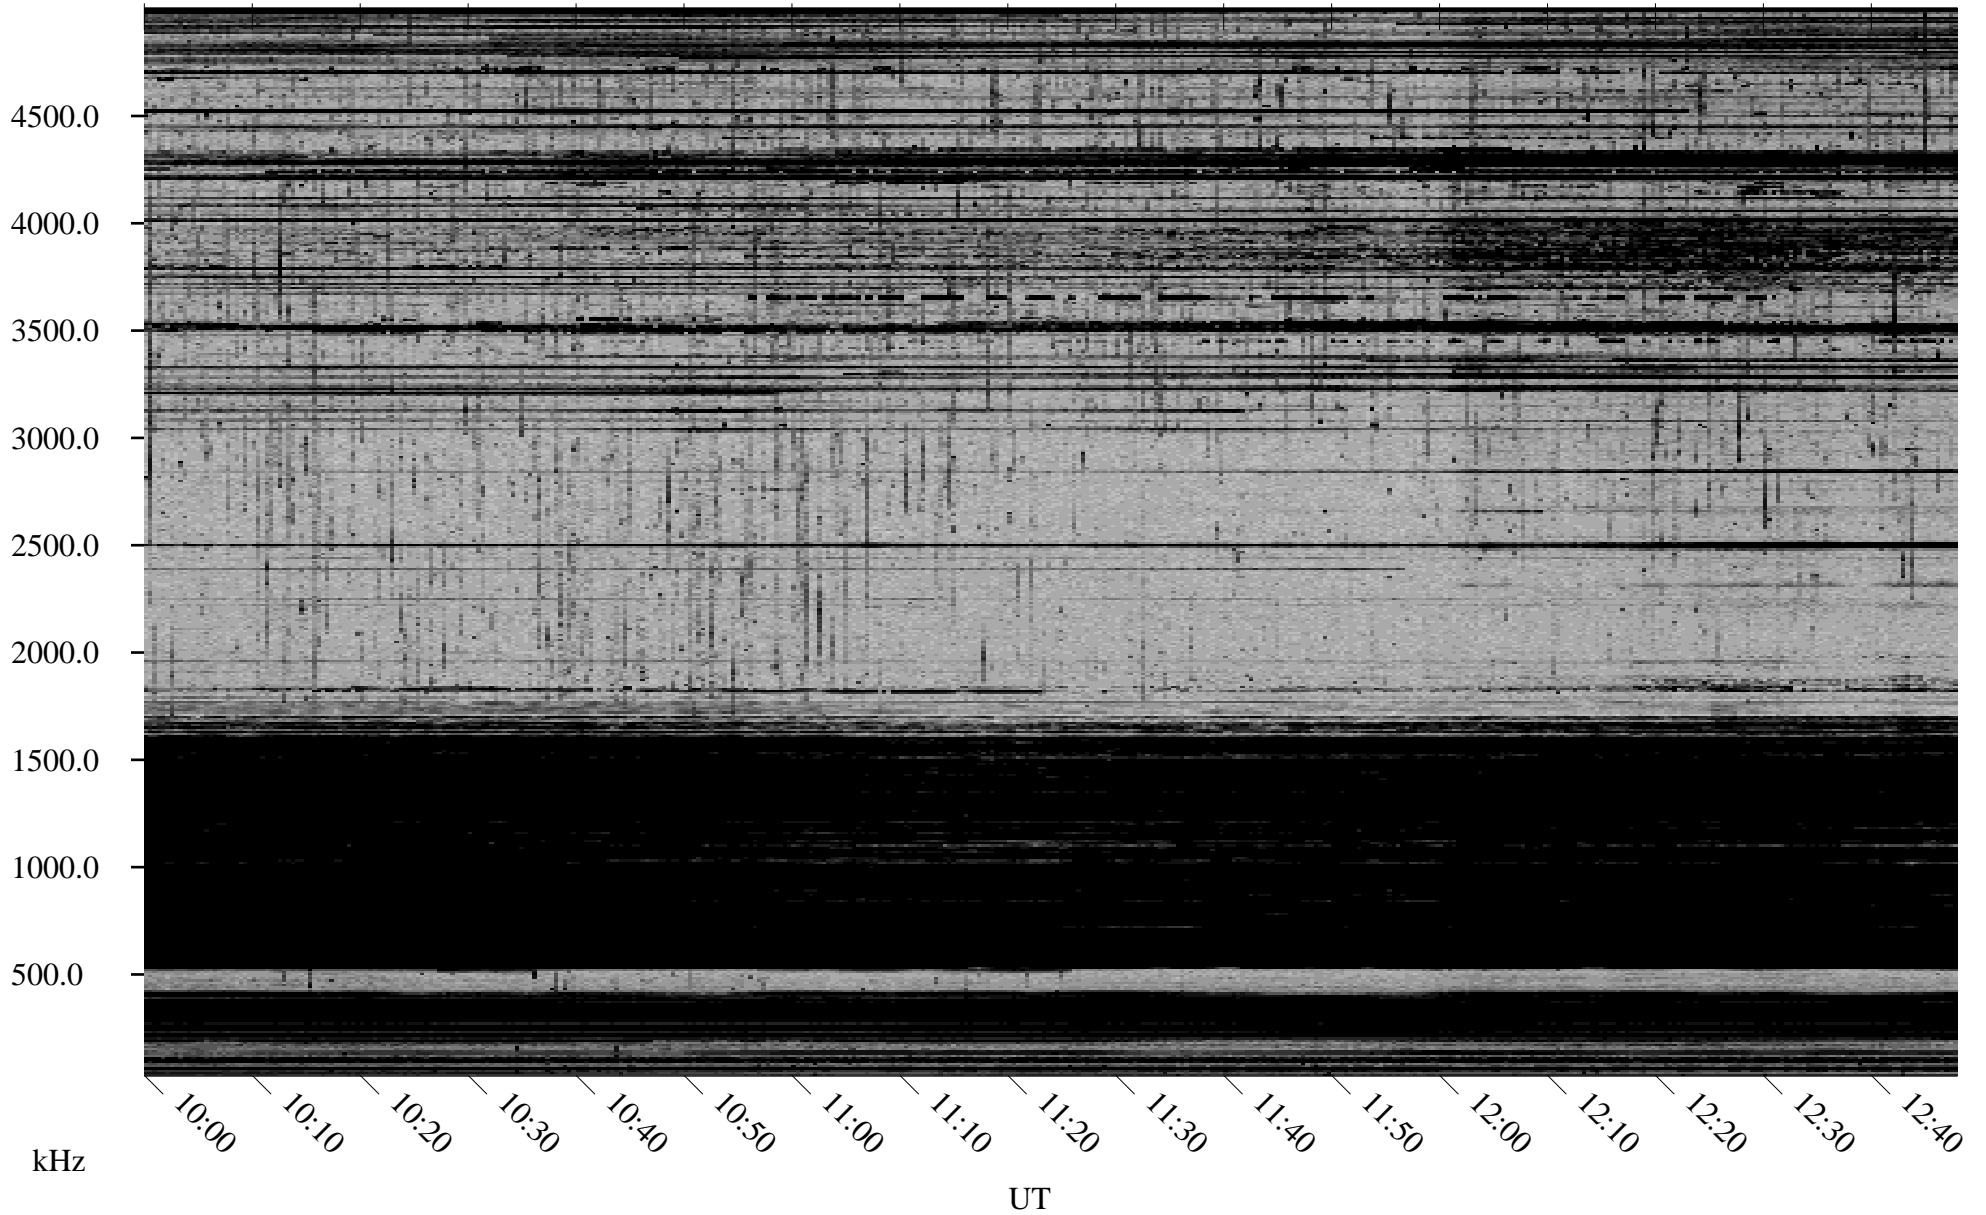

11/28/1998 Churchill, Manitoba

Linear Scale Black = 161 White = 15

ch98332l.r00m max_12

Page 1

11/28/1998 Churchill, Manitoba

Linear Scale Black = 161 White = 15

ch98332l.r00m max_12

Page 2

11/29/1998 Churchill, Manitoba

Linear Scale Black = 161 White = 15

ch98332l.r00m max_12

Page 3

11/29/1998 Churchill, Manitoba

Linear Scale Black = 161 White = 15

ch98332l.r00m max_12

Page 4

11/29/1998 Churchill, Manitoba

Linear Scale Black = 161 White = 15

ch98332l.r00m max_12

Page 5

11/29/1998 Churchill, Manitoba

Linear Scale Black = 161 White = 15

ch98332l.r00m max_12

Page 6

11/29/1998 Churchill, Manitoba

Linear Scale Black = 161 White = 15

ch98332l.r00m max_12

Page 7

11/29/1998 Churchill, Manitoba

Linear Scale Black = 161 White = 15

ch98332l.r00m max_12