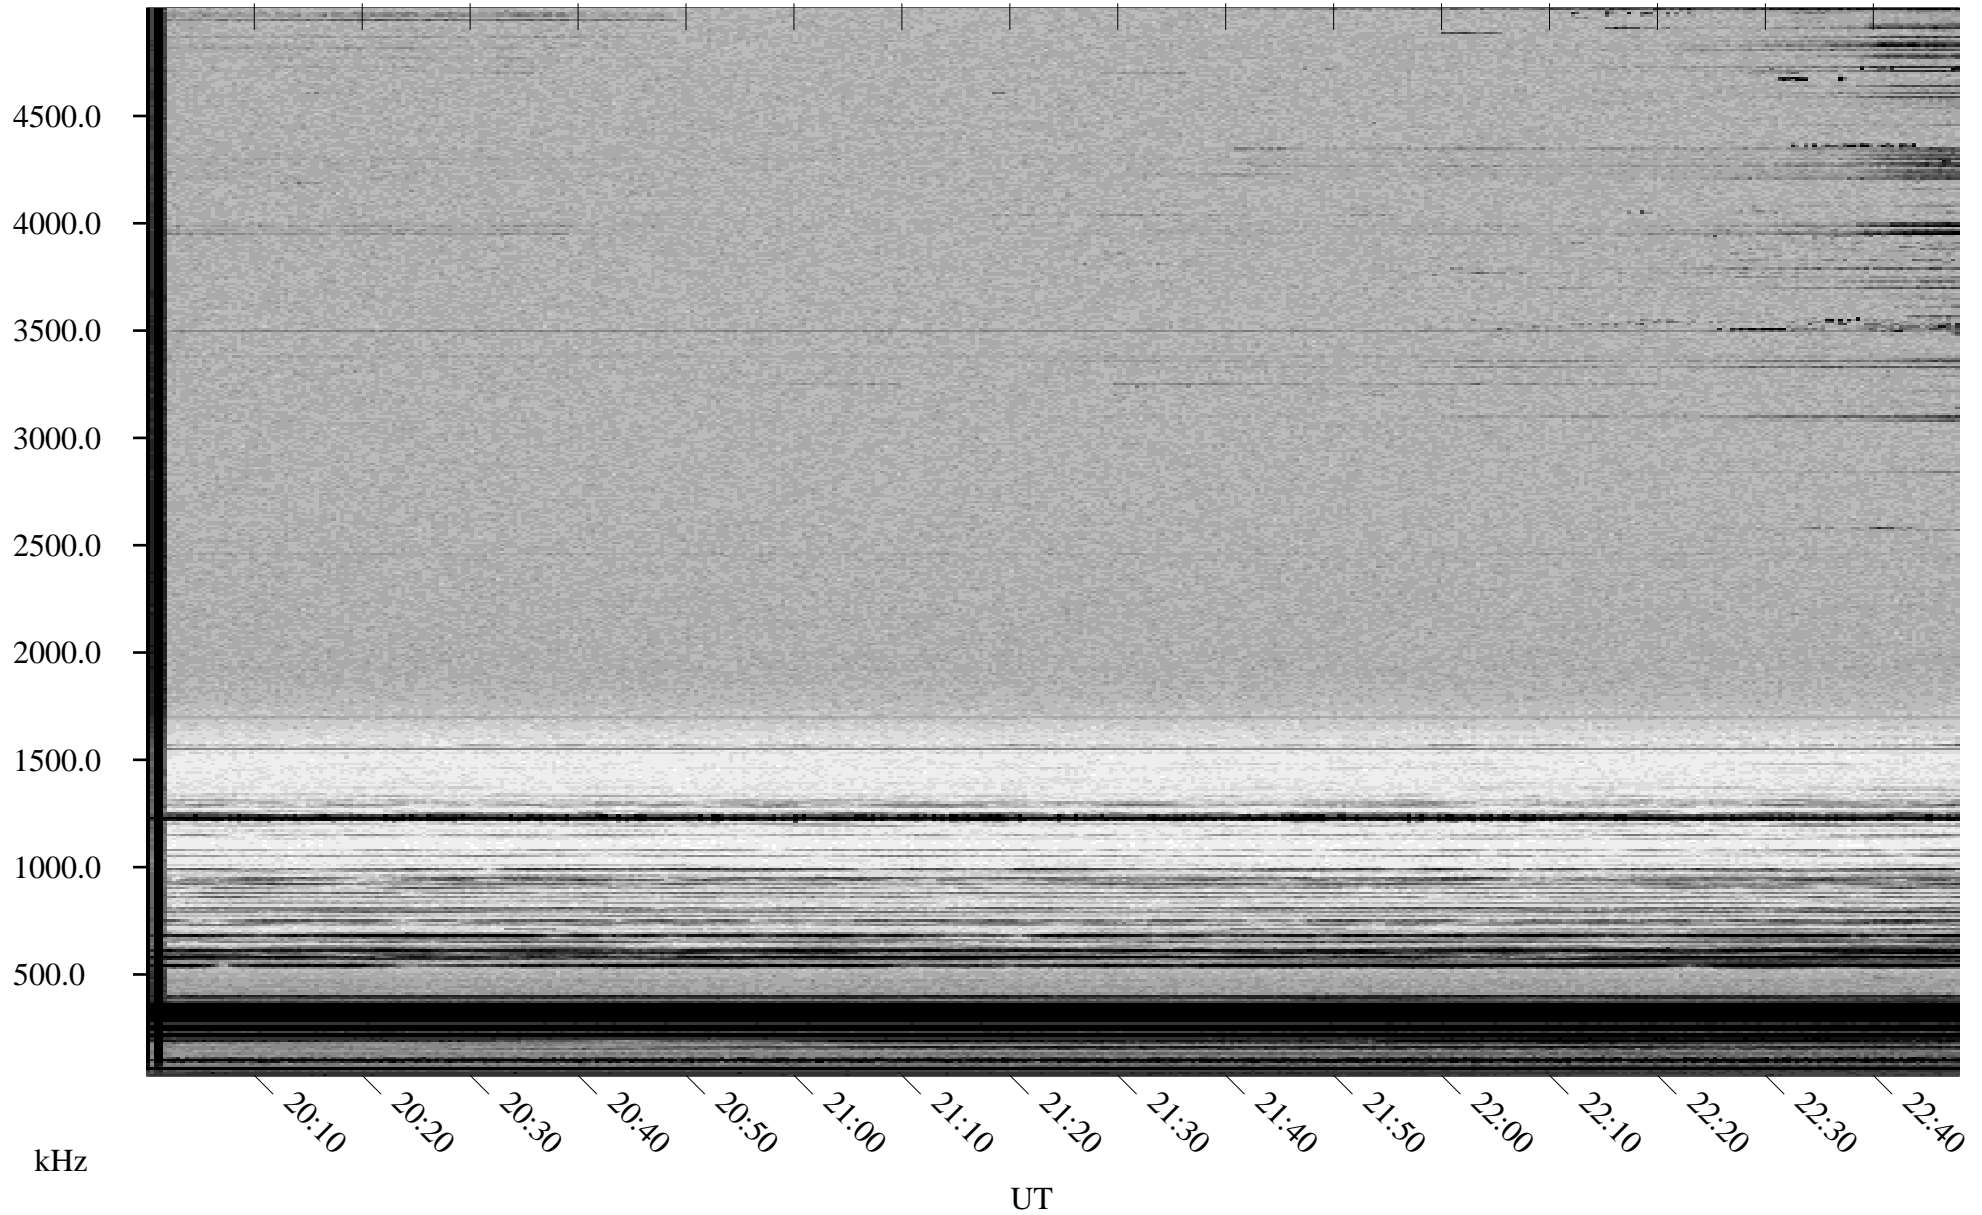

11/28/1998 Churchill, Manitoba

Linear Scale Black = 161 White = 15

ch98332l.r00m max_12

Page 1

11/28/1998 Churchill, Manitoba

Linear Scale Black = 161 White = 15

ch98332l.r00m max_12

Page 2

11/29/1998 Churchill, Manitoba

Linear Scale Black = 161 White = 15

ch98332l.r00m max_12

Page 3

11/29/1998 Churchill, Manitoba

Linear Scale Black = 161 White = 15

ch98332l.r00m max_12

Page 4

11/29/1998 Churchill, Manitoba

Linear Scale Black = 161 White = 15

ch98332l.r00m max_12

Page 5

11/29/1998 Churchill, Manitoba

Linear Scale Black = 161 White = 15

ch98332l.r00m max_12

Page 6

11/29/1998 Churchill, Manitoba

Linear Scale Black = 161 White = 15

ch98332l.r00m max_12

Page 7

11/29/1998 Churchill, Manitoba

Linear Scale Black = 161 White = 15

ch98332l.r00m max_12