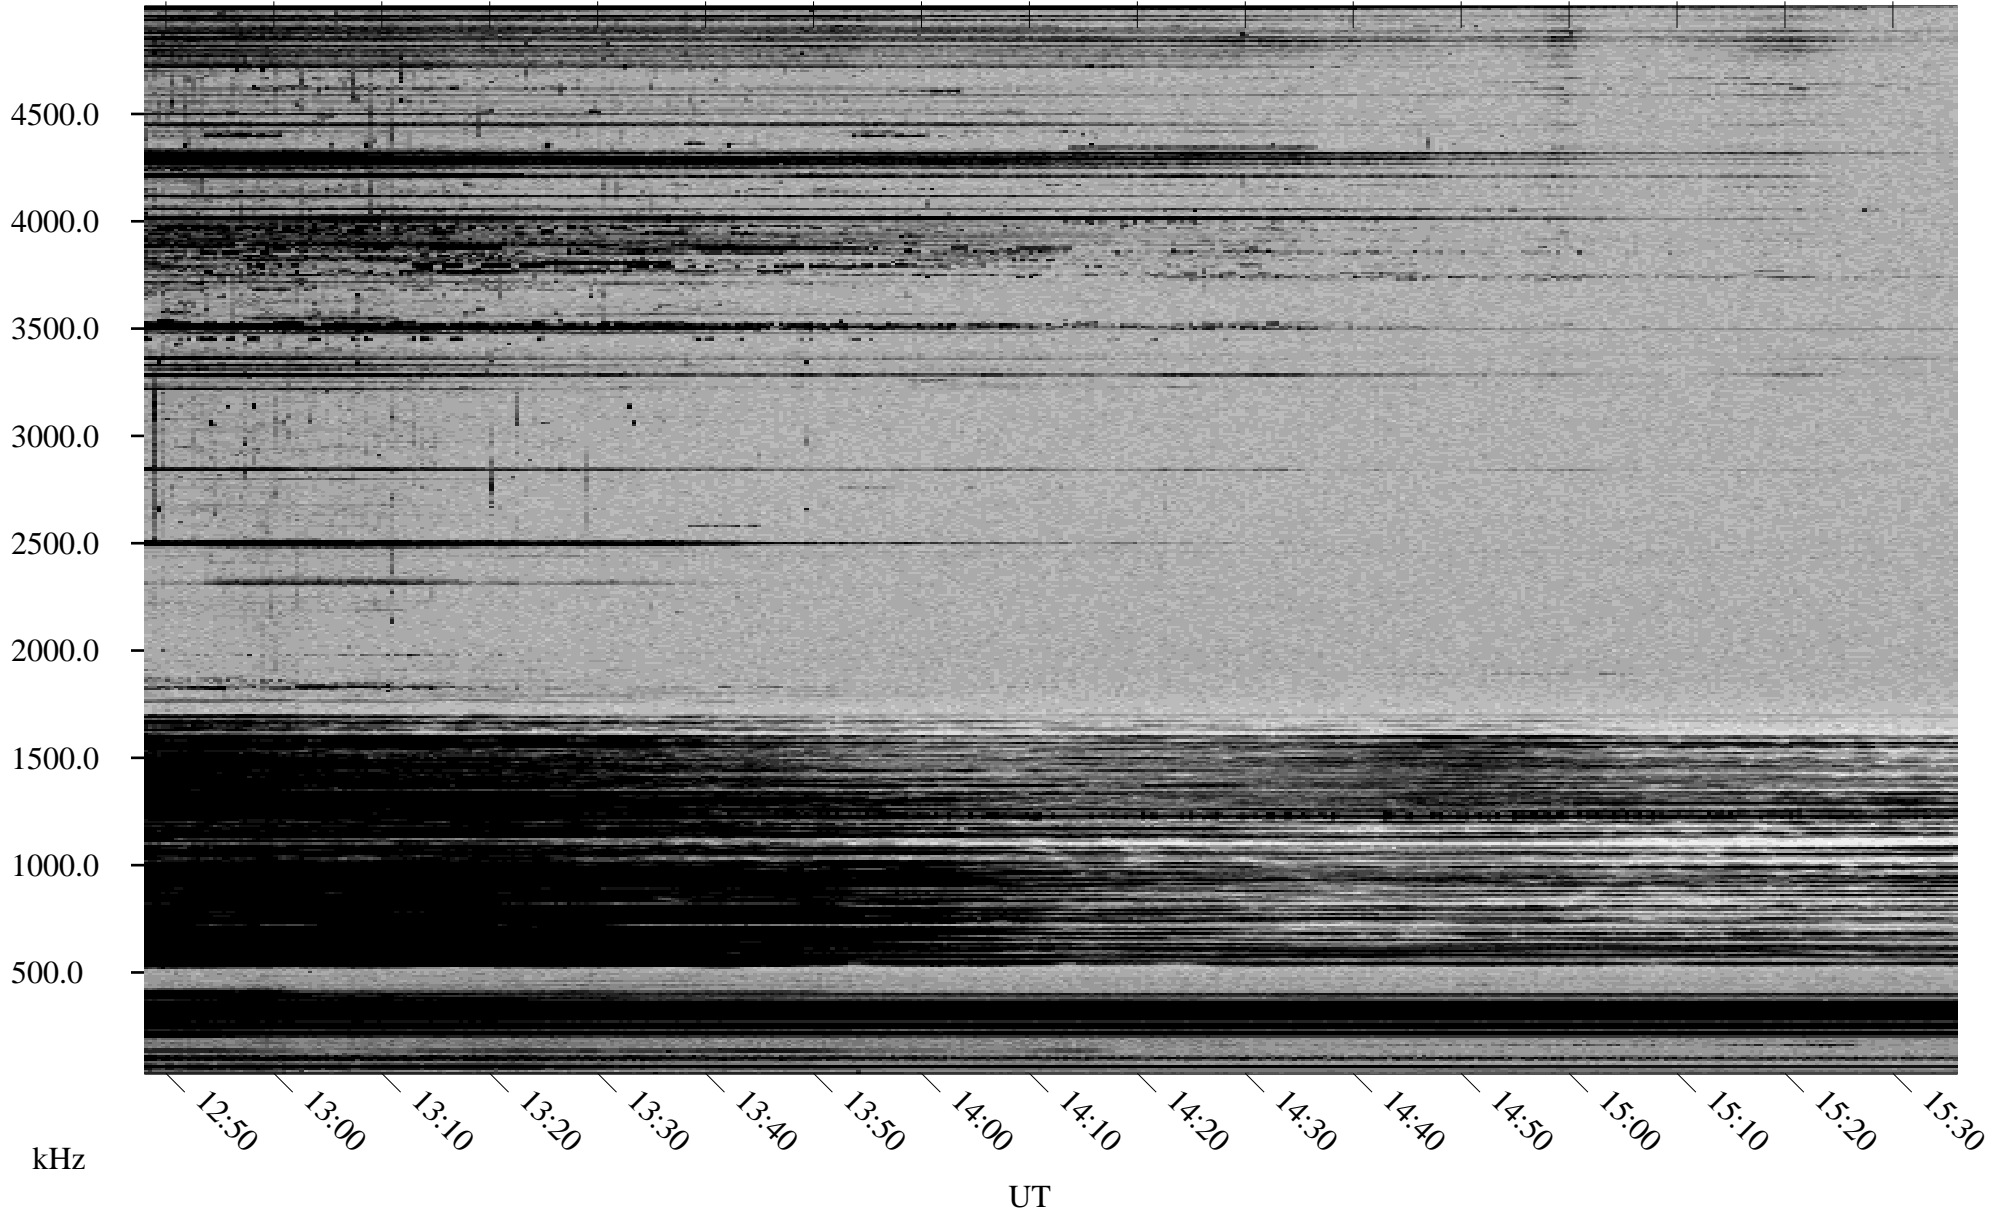

11/28/1998 Churchill, Manitoba

Linear Scale Black = 161 White = 15

ch98332l.r00m max_12

Page 1

11/28/1998 Churchill, Manitoba

Linear Scale Black = 161 White = 15

ch98332l.r00m max_12

Page 2

11/29/1998 Churchill, Manitoba

Linear Scale Black = 161 White = 15

ch98332l.r00m max_12

Page 3

11/29/1998 Churchill, Manitoba

Linear Scale Black = 161 White = 15

ch98332l.r00m max_12

Page 4

11/29/1998 Churchill, Manitoba

Linear Scale Black = 161 White = 15

ch98332l.r00m max_12

Page 5

11/29/1998 Churchill, Manitoba

Linear Scale Black = 161 White = 15

ch98332l.r00m max_12

Page 6

11/29/1998 Churchill, Manitoba

Linear Scale Black = 161 White = 15

ch98332l.r00m max_12

Page 7

11/29/1998 Churchill, Manitoba

Linear Scale Black = 161 White = 15

ch98332l.r00m max_12