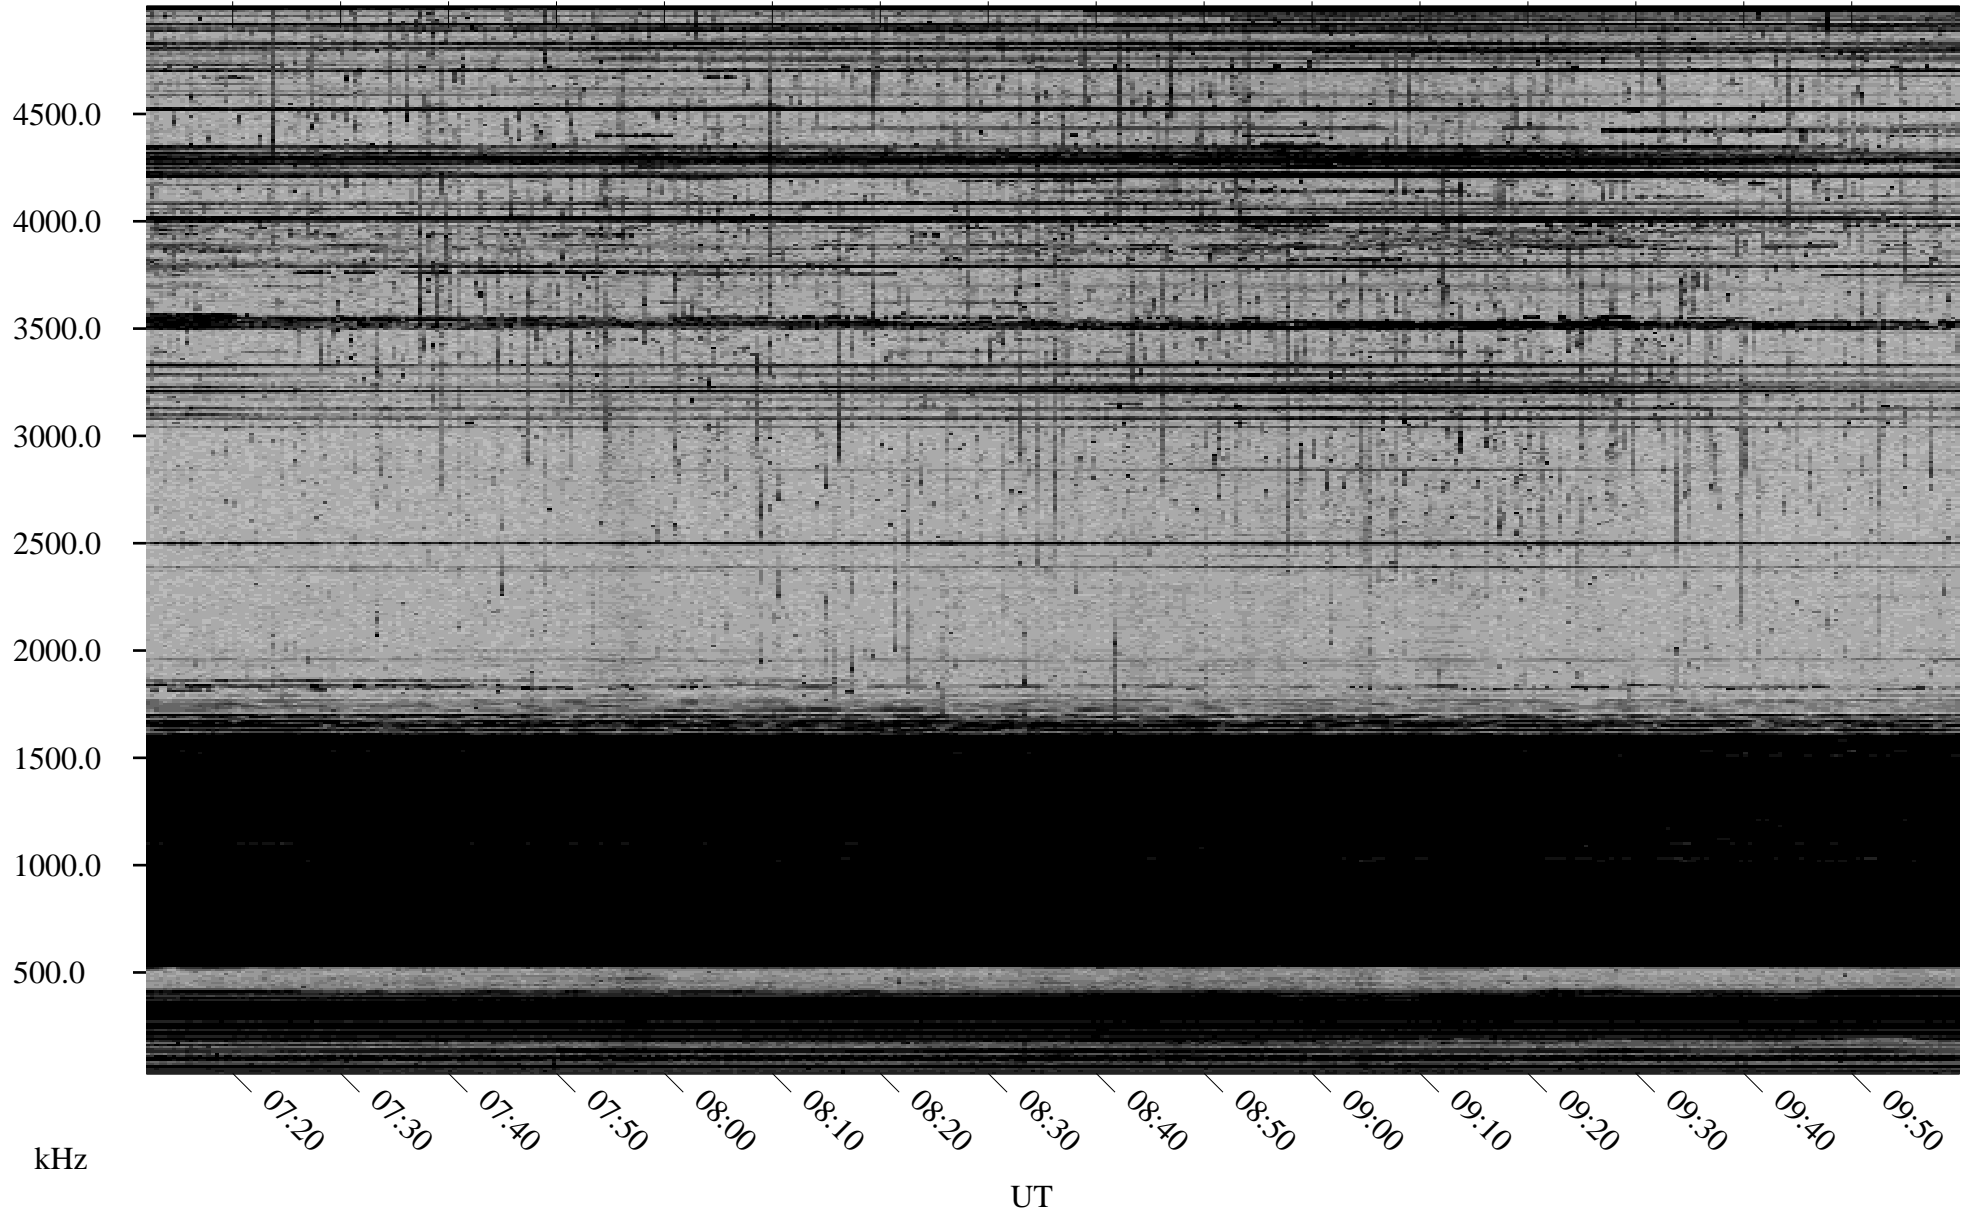

11/28/1998 Churchill, Manitoba

Linear Scale Black = 161 White = 15

ch98332l.r00m max_12

Page 1

11/28/1998 Churchill, Manitoba

Linear Scale Black = 161 White = 15

ch98332l.r00m max_12

Page 2

11/29/1998 Churchill, Manitoba

Linear Scale Black = 161 White = 15

ch98332l.r00m max_12

Page 3

11/29/1998 Churchill, Manitoba

Linear Scale Black = 161 White = 15

ch98332l.r00m max_12

Page 4

11/29/1998 Churchill, Manitoba

Linear Scale Black = 161 White = 15

ch98332l.r00m max_12

Page 5

11/29/1998 Churchill, Manitoba

Linear Scale Black = 161 White = 15

ch98332l.r00m max_12

Page 6

11/29/1998 Churchill, Manitoba

Linear Scale Black = 161 White = 15

ch98332l.r00m max_12

Page 7

11/29/1998 Churchill, Manitoba

Linear Scale Black = 161 White = 15

ch98332l.r00m max_12