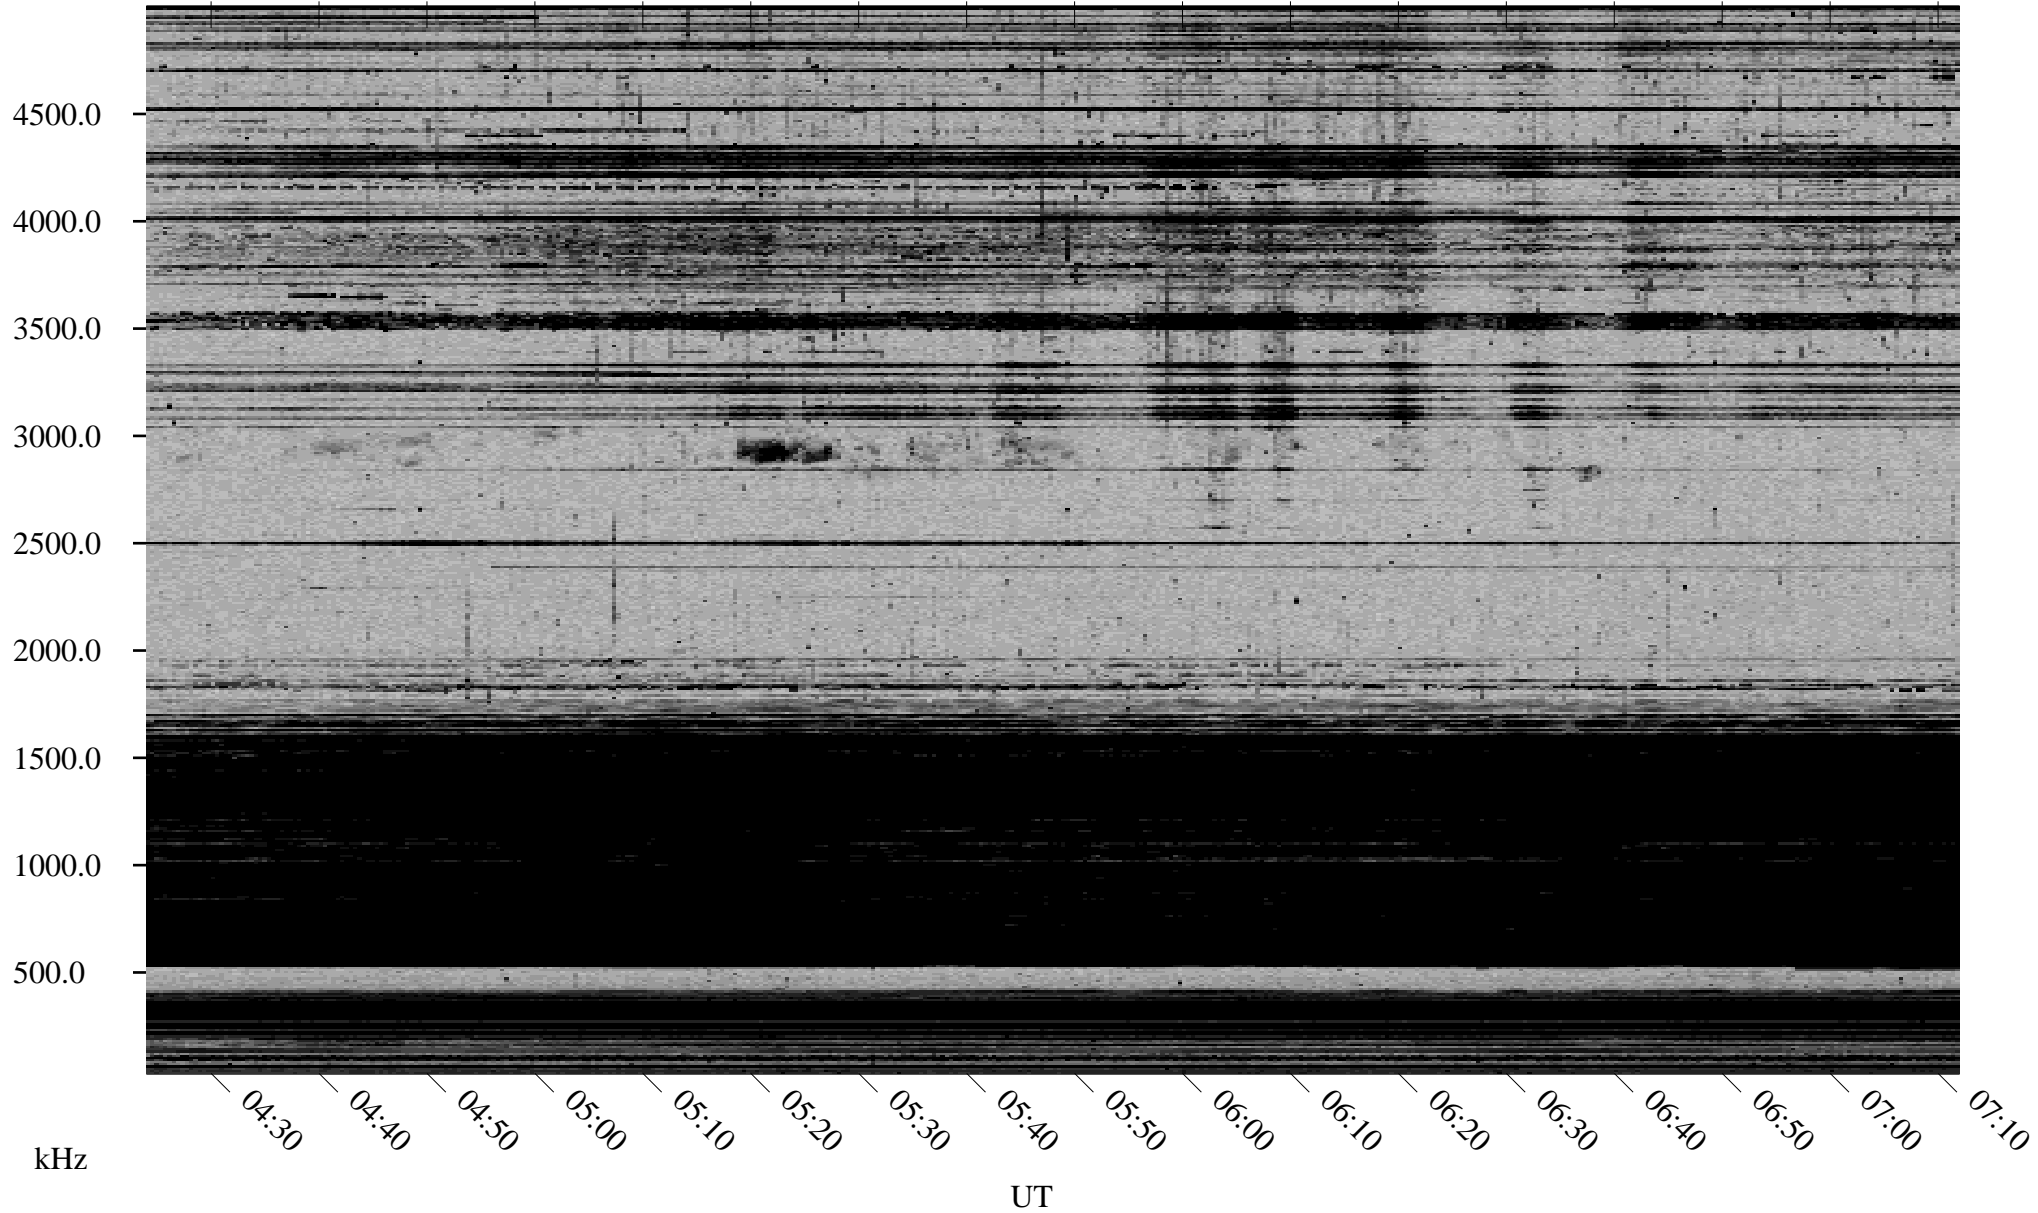

11/28/1998 Churchill, Manitoba

Linear Scale Black = 161 White = 15

ch98332l.r00m max_12

Page 1

11/28/1998 Churchill, Manitoba

Linear Scale Black = 161 White = 15

ch98332l.r00m max_12

Page 2

11/29/1998 Churchill, Manitoba

Linear Scale Black = 161 White = 15

ch98332l.r00m max_12

Page 3

11/29/1998 Churchill, Manitoba

Linear Scale Black = 161 White = 15

ch98332l.r00m max_12

Page 4

11/29/1998 Churchill, Manitoba

Linear Scale Black = 161 White = 15

ch98332l.r00m max_12

Page 5

11/29/1998 Churchill, Manitoba

Linear Scale Black = 161 White = 15

ch98332l.r00m max_12

Page 6

11/29/1998 Churchill, Manitoba

Linear Scale Black = 161 White = 15

ch98332l.r00m max_12

Page 7

11/29/1998 Churchill, Manitoba

Linear Scale Black = 161 White = 15

ch98332l.r00m max_12