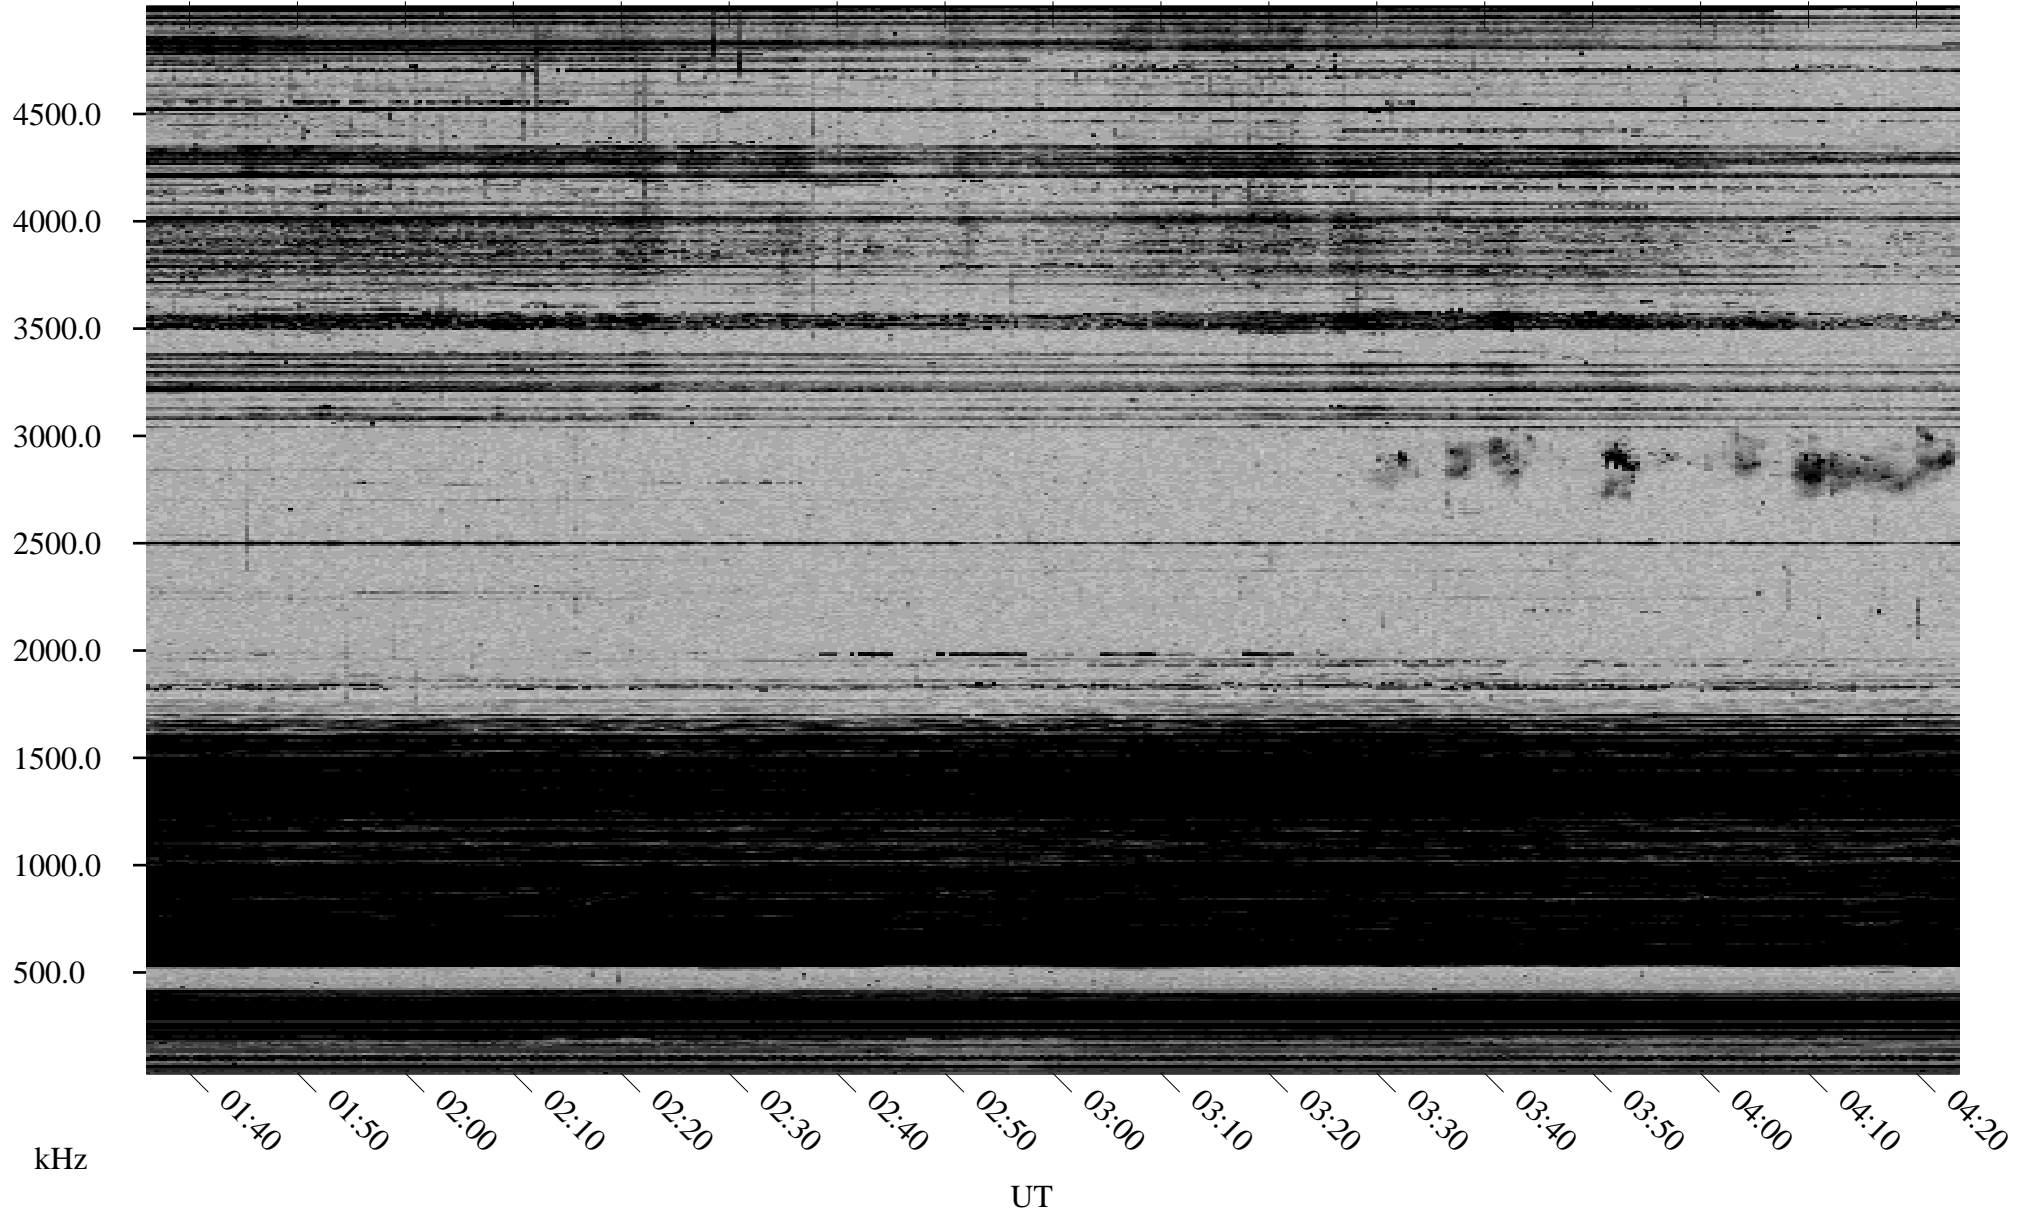

11/28/1998 Churchill, Manitoba

Linear Scale Black = 161 White = 15

ch98332l.r00m max_12

Page 1

11/28/1998 Churchill, Manitoba

Linear Scale Black = 161 White = 15

ch98332l.r00m max_12

Page 2

11/29/1998 Churchill, Manitoba

Linear Scale Black = 161 White = 15

ch98332l.r00m max_12

Page 3

11/29/1998 Churchill, Manitoba

Linear Scale Black = 161 White = 15

ch98332l.r00m max_12

Page 4

11/29/1998 Churchill, Manitoba

Linear Scale Black = 161 White = 15

ch98332l.r00m max_12

Page 5

11/29/1998 Churchill, Manitoba

Linear Scale Black = 161 White = 15

ch98332l.r00m max_12

Page 6

11/29/1998 Churchill, Manitoba

Linear Scale Black = 161 White = 15

ch98332l.r00m max_12

Page 7

11/29/1998 Churchill, Manitoba

Linear Scale Black = 161 White = 15

ch98332l.r00m max_12