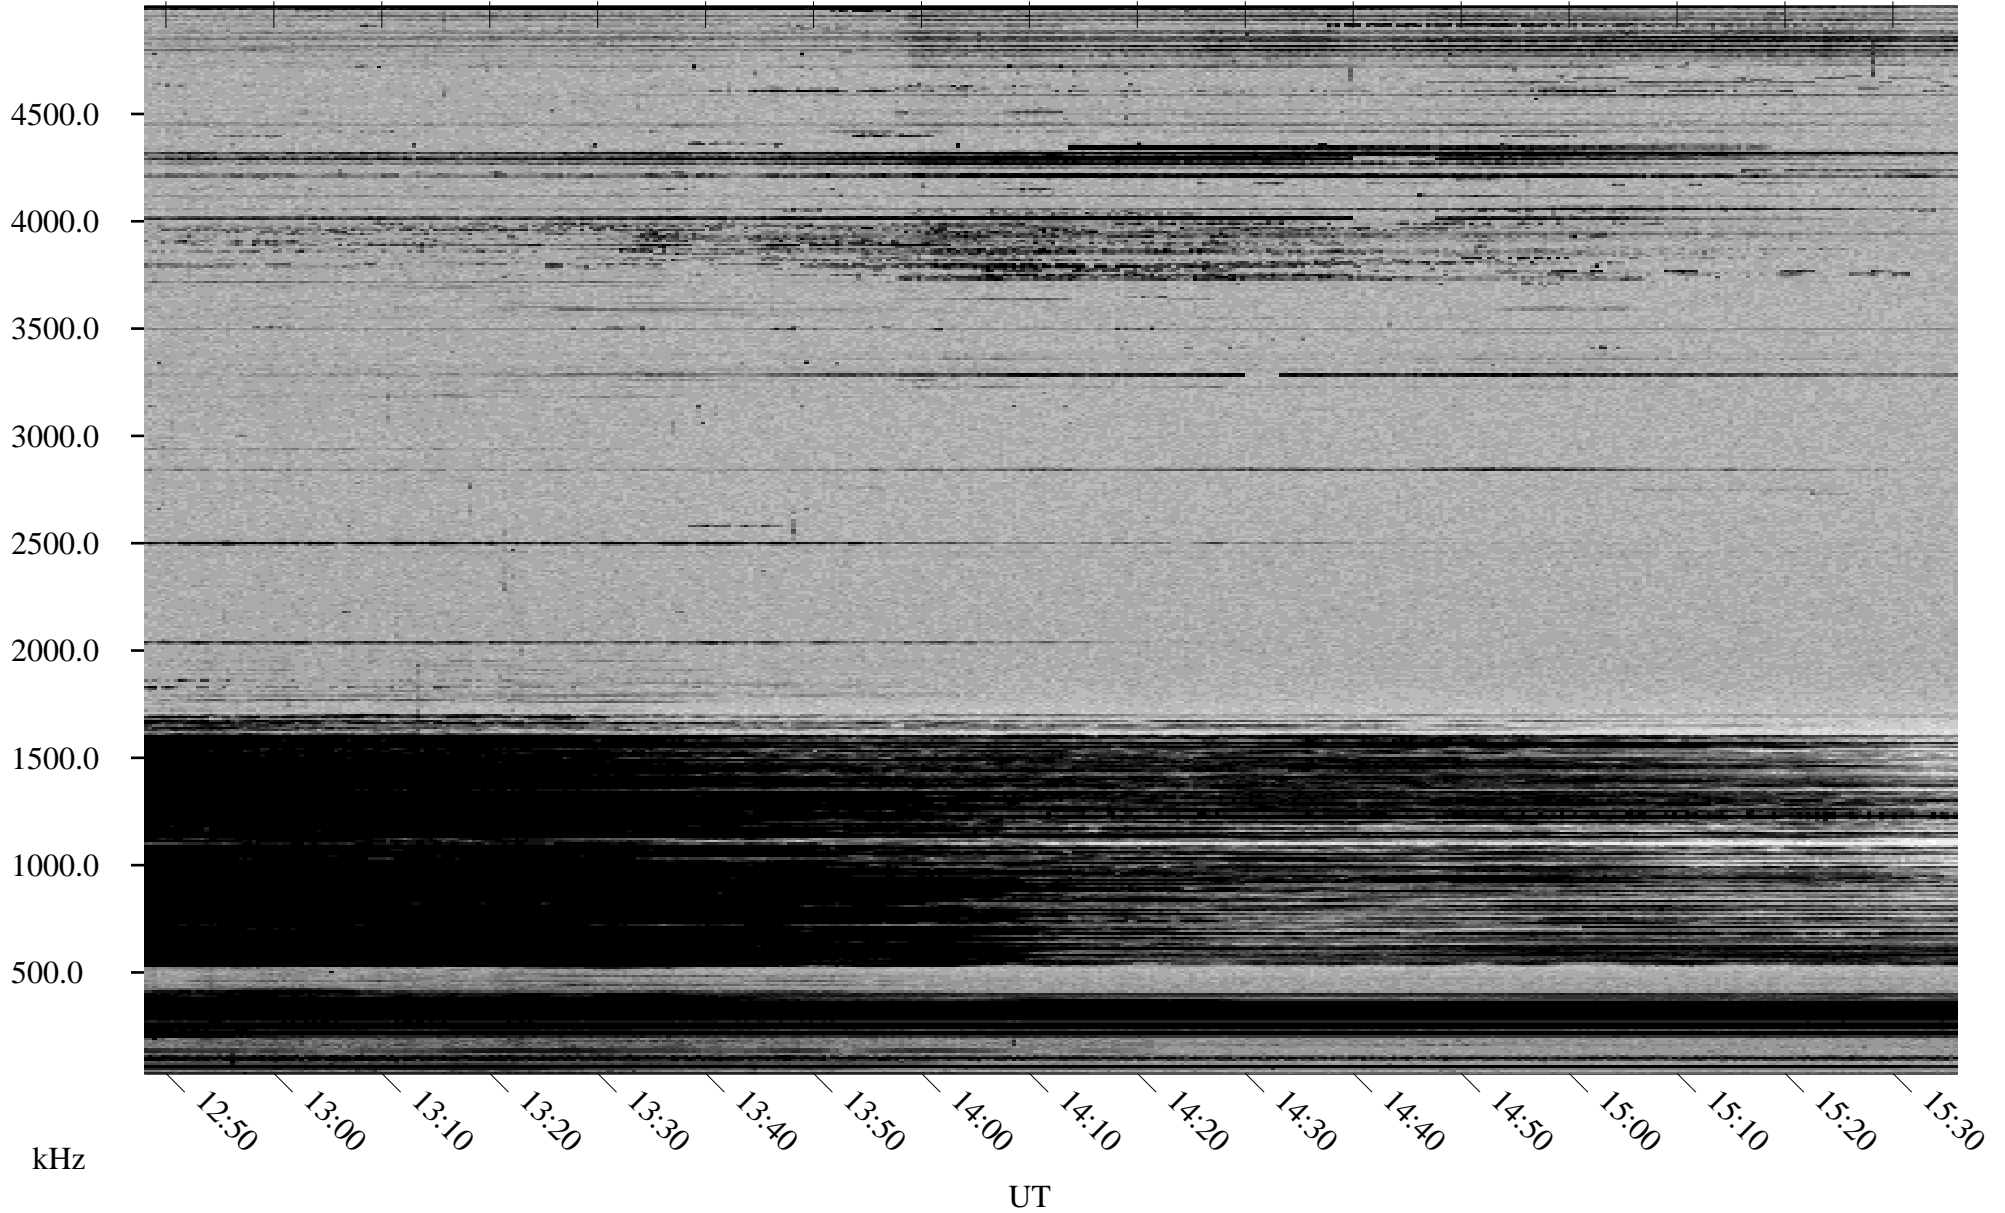

11/29/1998 Churchill, Manitoba

Linear Scale Black = 161 White = 15

ch983331.r00m max_12

Page 1

11/29/1998 Churchill, Manitoba

Linear Scale Black = 161 White = 15

ch98333l.r00m max_12

Page 2

11/30/1998 Churchill, Manitoba

Linear Scale Black = 161 White = 15

ch983331l.r00m max_12

Page 3

11/30/1998 Churchill, Manitoba

Linear Scale Black = 161 White = 15

ch983331l.r00m max_12

Page 4

11/30/1998 Churchill, Manitoba

Linear Scale Black = 161 White = 15

ch983331l.r00m max_12

Page 5

11/30/1998 Churchill, Manitoba

Linear Scale Black = 161 White = 15

ch983331l.r00m max_12

Page 6

11/30/1998 Churchill, Manitoba

Linear Scale Black = 161 White = 15

ch983331l.r00m max_12

Page 7

11/30/1998 Churchill, Manitoba

Linear Scale Black = 161 White = 15

ch983331.r00m max_12

Page 8