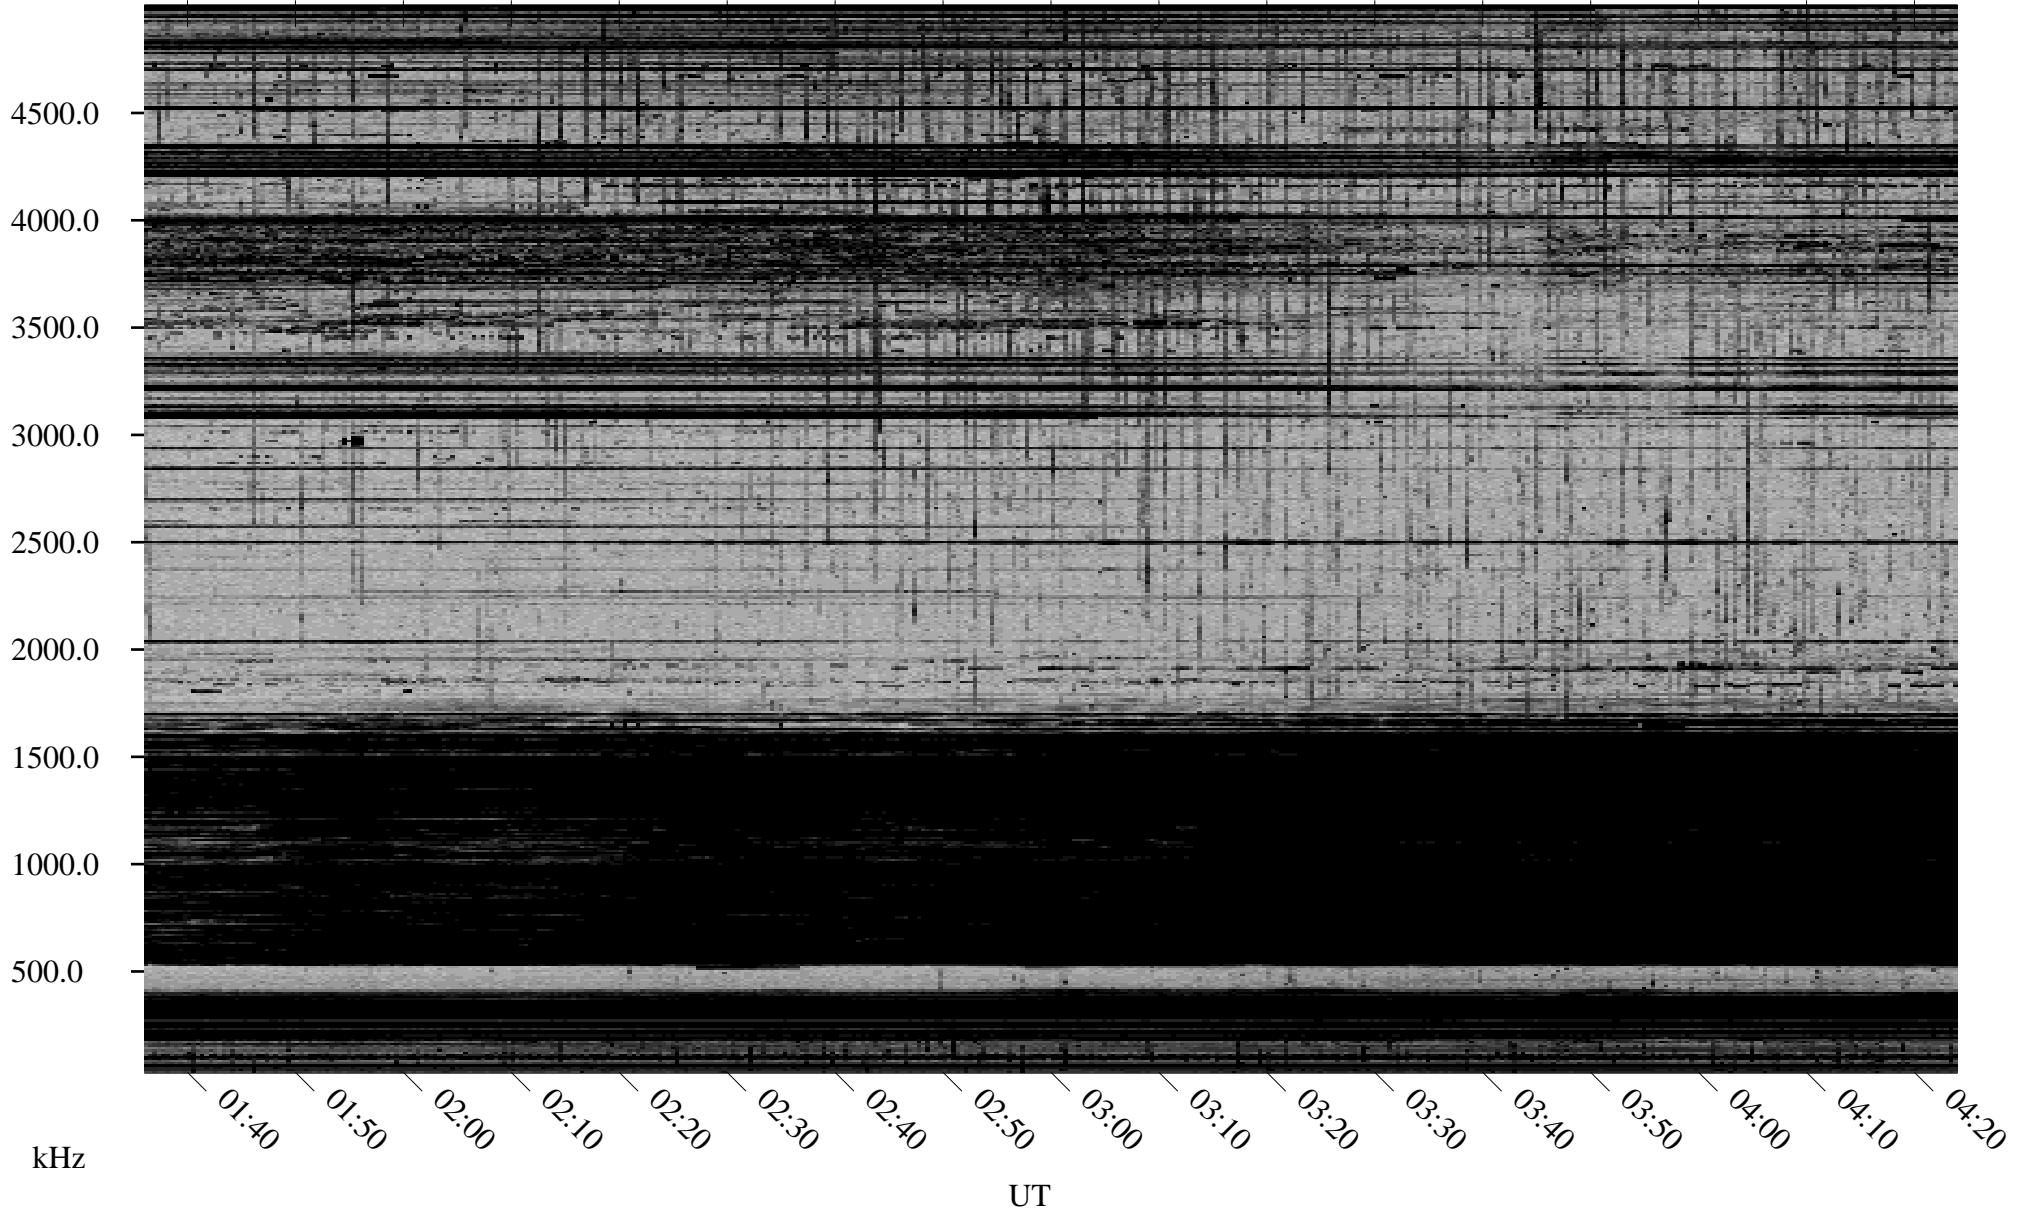

11/29/1998 Churchill, Manitoba

Linear Scale Black = 161 White = 15

ch983331.r00m max_12

Page 1

11/29/1998 Churchill, Manitoba

Linear Scale Black = 161 White = 15

ch98333l.r00m max_12

Page 2

11/30/1998 Churchill, Manitoba

Linear Scale Black = 161 White = 15

ch983331l.r00m max_12

Page 3

11/30/1998 Churchill, Manitoba

Linear Scale Black = 161 White = 15

ch983331l.r00m max_12

Page 4

11/30/1998 Churchill, Manitoba

Linear Scale Black = 161 White = 15

ch983331l.r00m max_12

Page 5

11/30/1998 Churchill, Manitoba

Linear Scale Black = 161 White = 15

ch983331l.r00m max_12

Page 6

11/30/1998 Churchill, Manitoba

Linear Scale Black = 161 White = 15

ch983331l.r00m max_12

Page 7

11/30/1998 Churchill, Manitoba

Linear Scale Black = 161 White = 15

ch983331.r00m max_12

Page 8