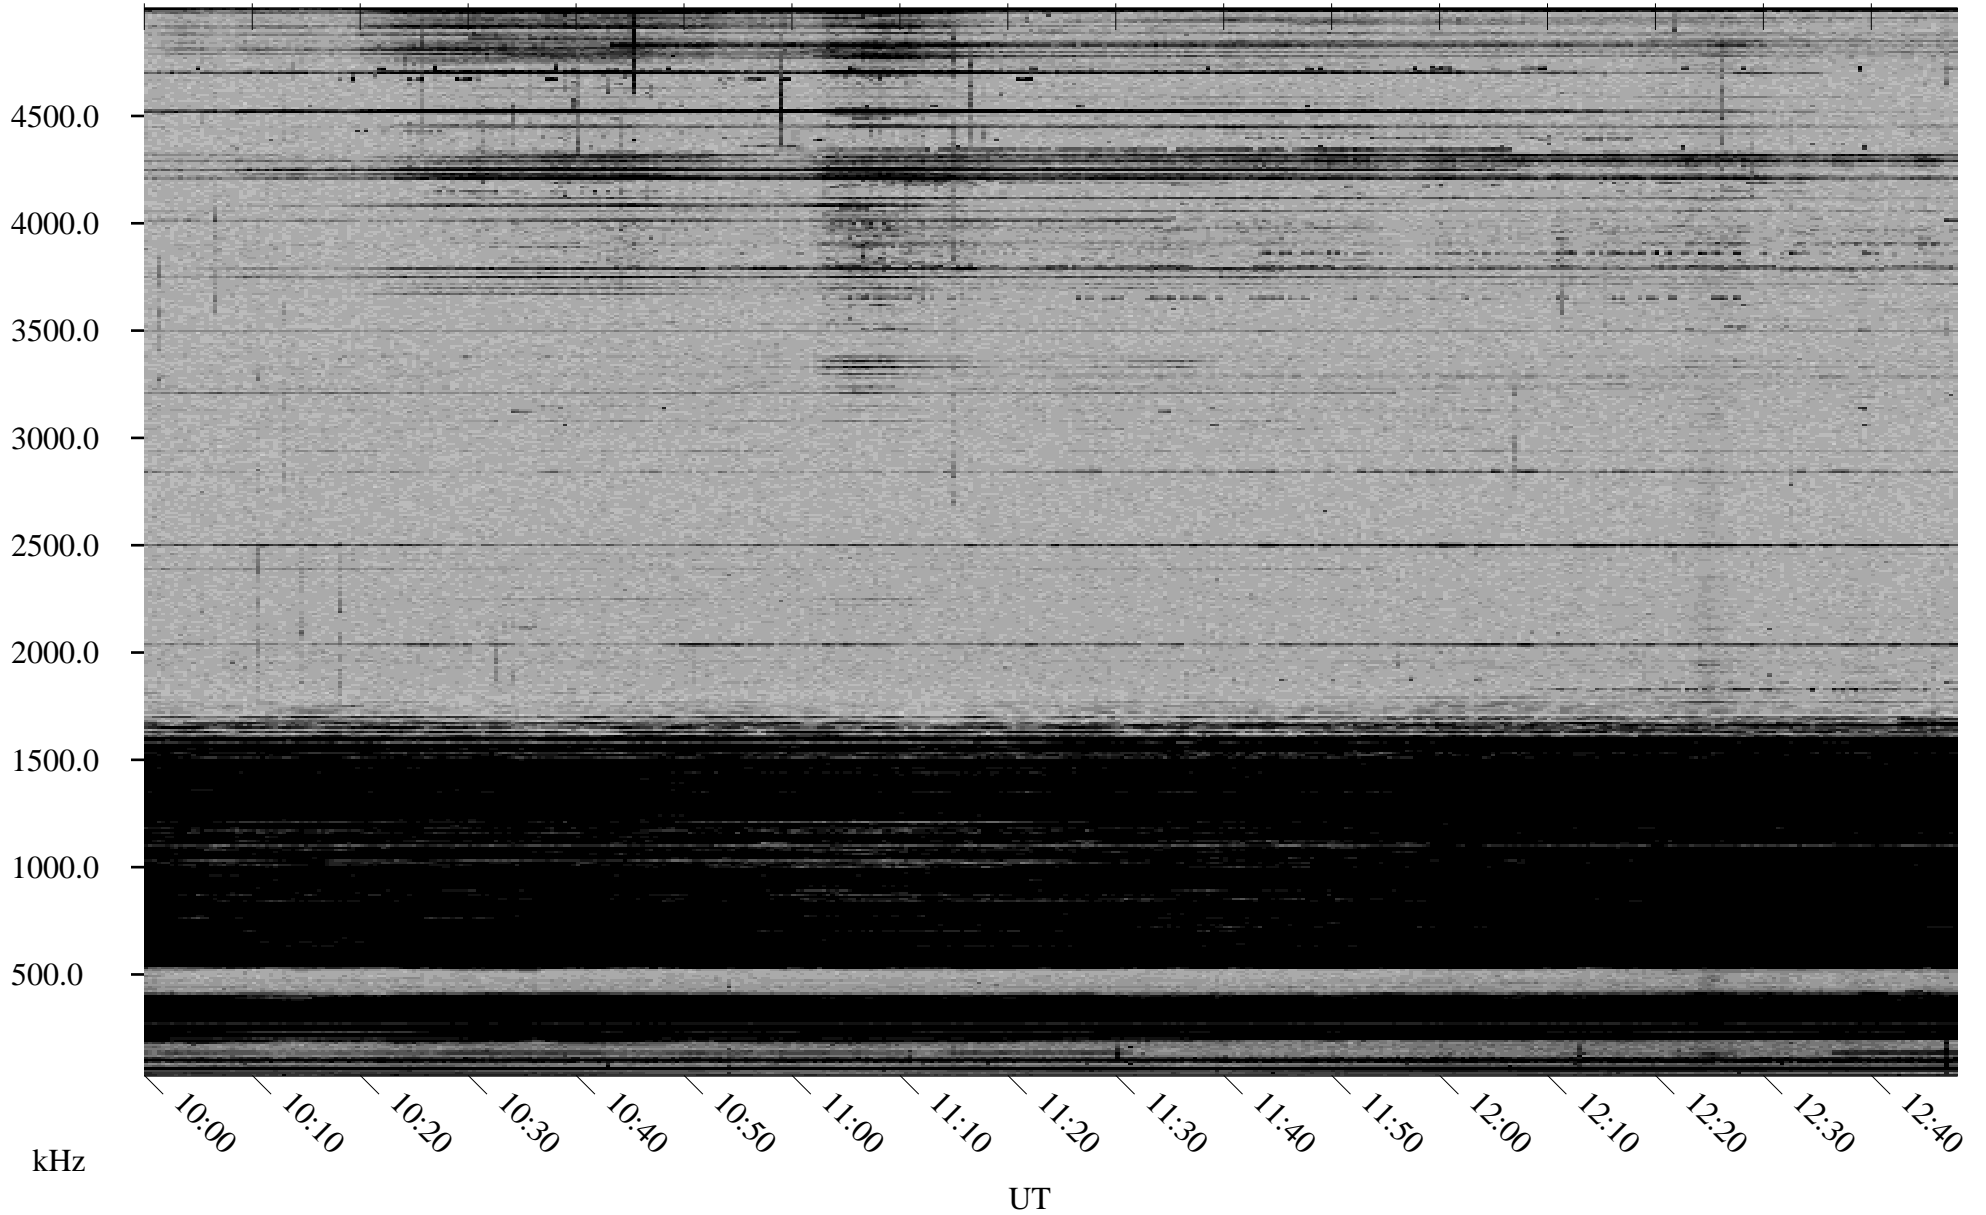

11/29/1998 Churchill, Manitoba

Linear Scale Black = 161 White = 15

ch983331.r00m max_12

Page 1

11/29/1998 Churchill, Manitoba

Linear Scale Black = 161 White = 15

ch98333l.r00m max_12

Page 2

11/30/1998 Churchill, Manitoba

Linear Scale Black = 161 White = 15

ch983331l.r00m max_12

Page 3

11/30/1998 Churchill, Manitoba

Linear Scale Black = 161 White = 15

ch983331l.r00m max_12

Page 4

11/30/1998 Churchill, Manitoba

Linear Scale Black = 161 White = 15

ch983331l.r00m max_12

Page 5

11/30/1998 Churchill, Manitoba

Linear Scale Black = 161 White = 15

ch983331l.r00m max_12

Page 6

11/30/1998 Churchill, Manitoba

Linear Scale Black = 161 White = 15

ch983331l.r00m max_12

Page 7

11/30/1998 Churchill, Manitoba

Linear Scale Black = 161 White = 15

ch983331.r00m max_12

Page 8