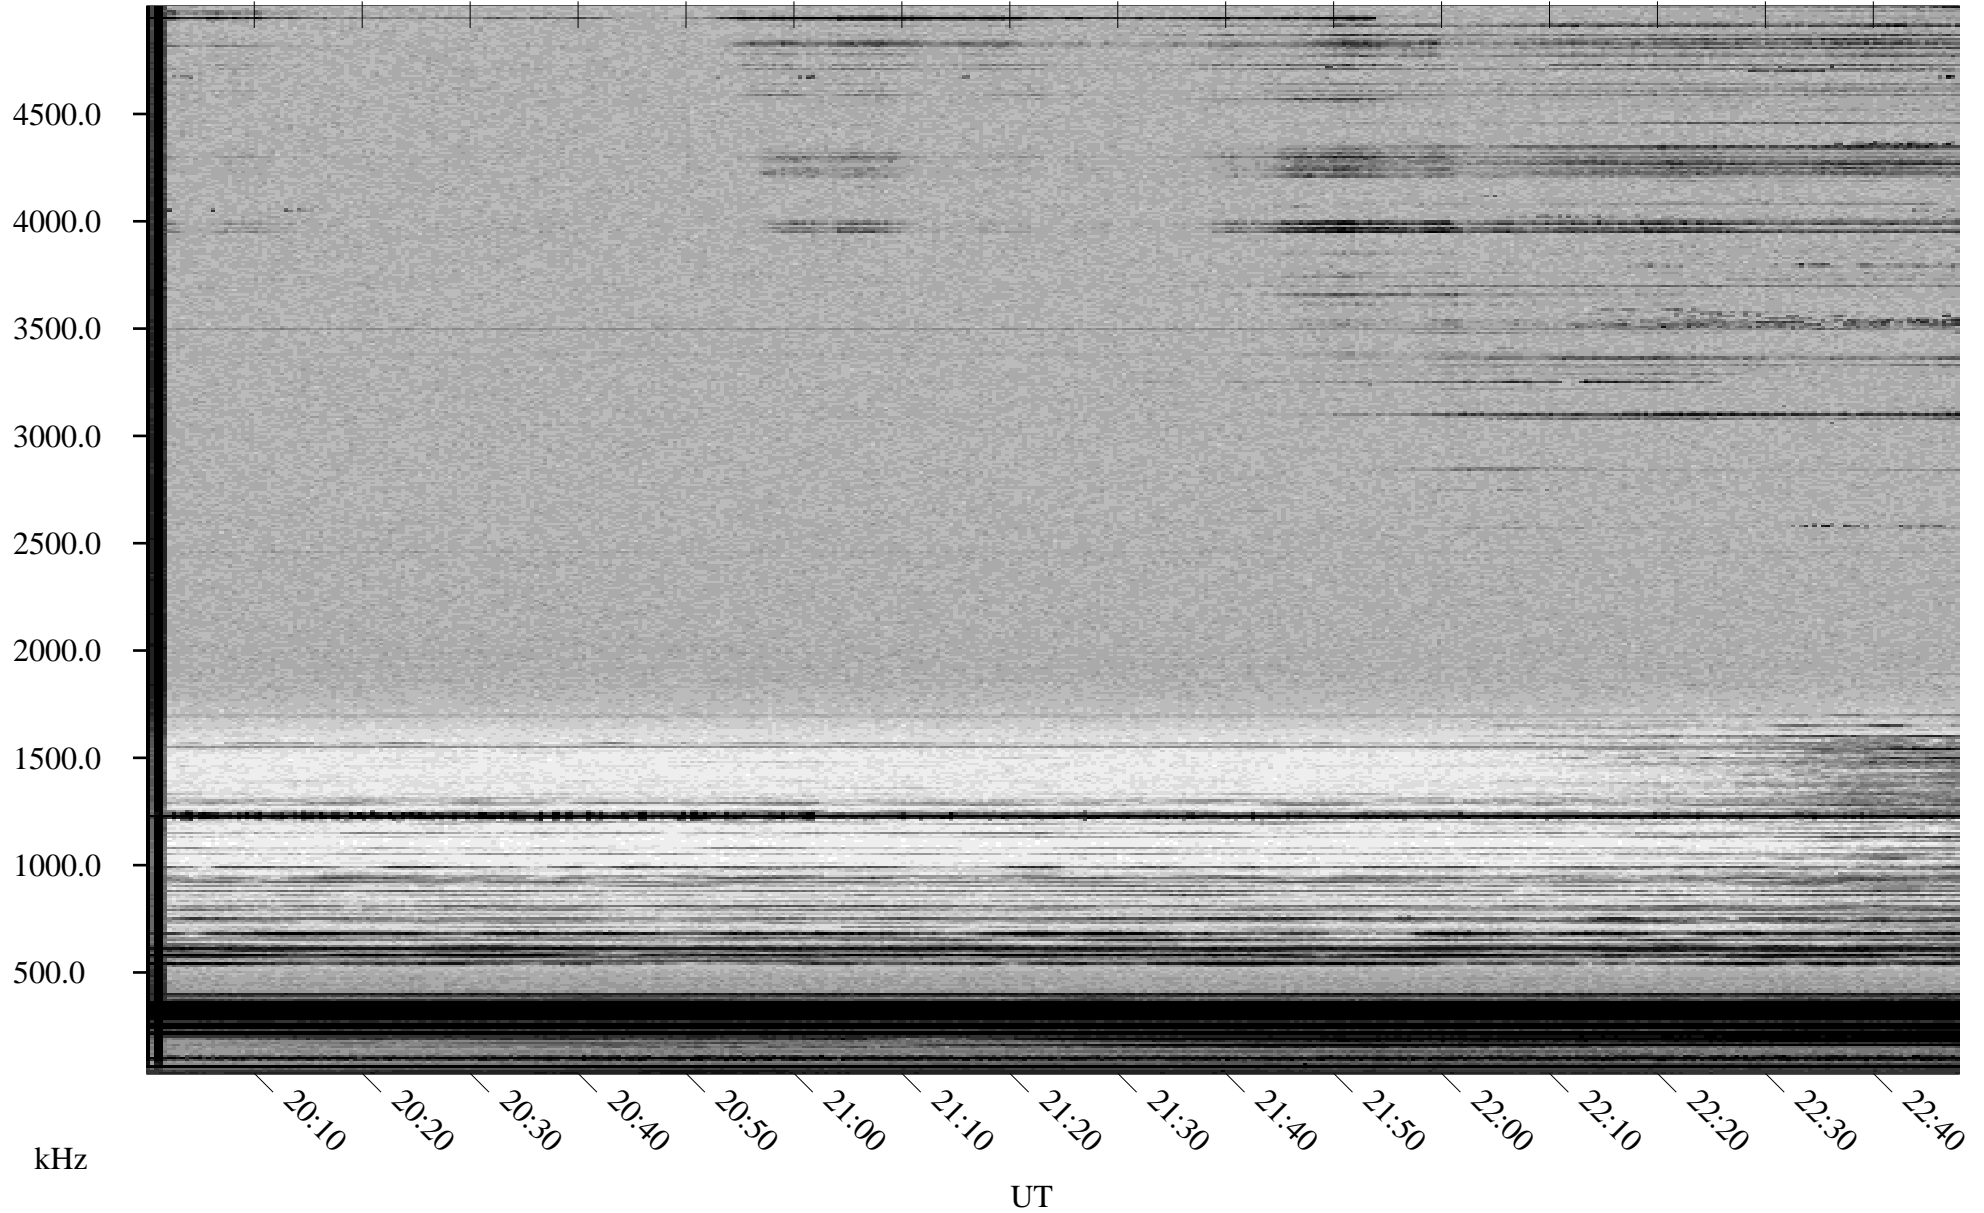

11/29/1998 Churchill, Manitoba

Linear Scale Black = 161 White = 15

ch983331.r00m max_12

Page 1

11/29/1998 Churchill, Manitoba

Linear Scale Black = 161 White = 15

ch98333l.r00m max_12

Page 2

11/30/1998 Churchill, Manitoba

Linear Scale Black = 161 White = 15

ch983331l.r00m max_12

Page 3

11/30/1998 Churchill, Manitoba

Linear Scale Black = 161 White = 15

ch983331l.r00m max_12

Page 4

11/30/1998 Churchill, Manitoba

Linear Scale Black = 161 White = 15

ch983331l.r00m max_12

Page 5

11/30/1998 Churchill, Manitoba

Linear Scale Black = 161 White = 15

ch983331l.r00m max_12

Page 6

11/30/1998 Churchill, Manitoba

Linear Scale Black = 161 White = 15

ch983331l.r00m max_12

Page 7

11/30/1998 Churchill, Manitoba

Linear Scale Black = 161 White = 15

ch983331.r00m max_12

Page 8