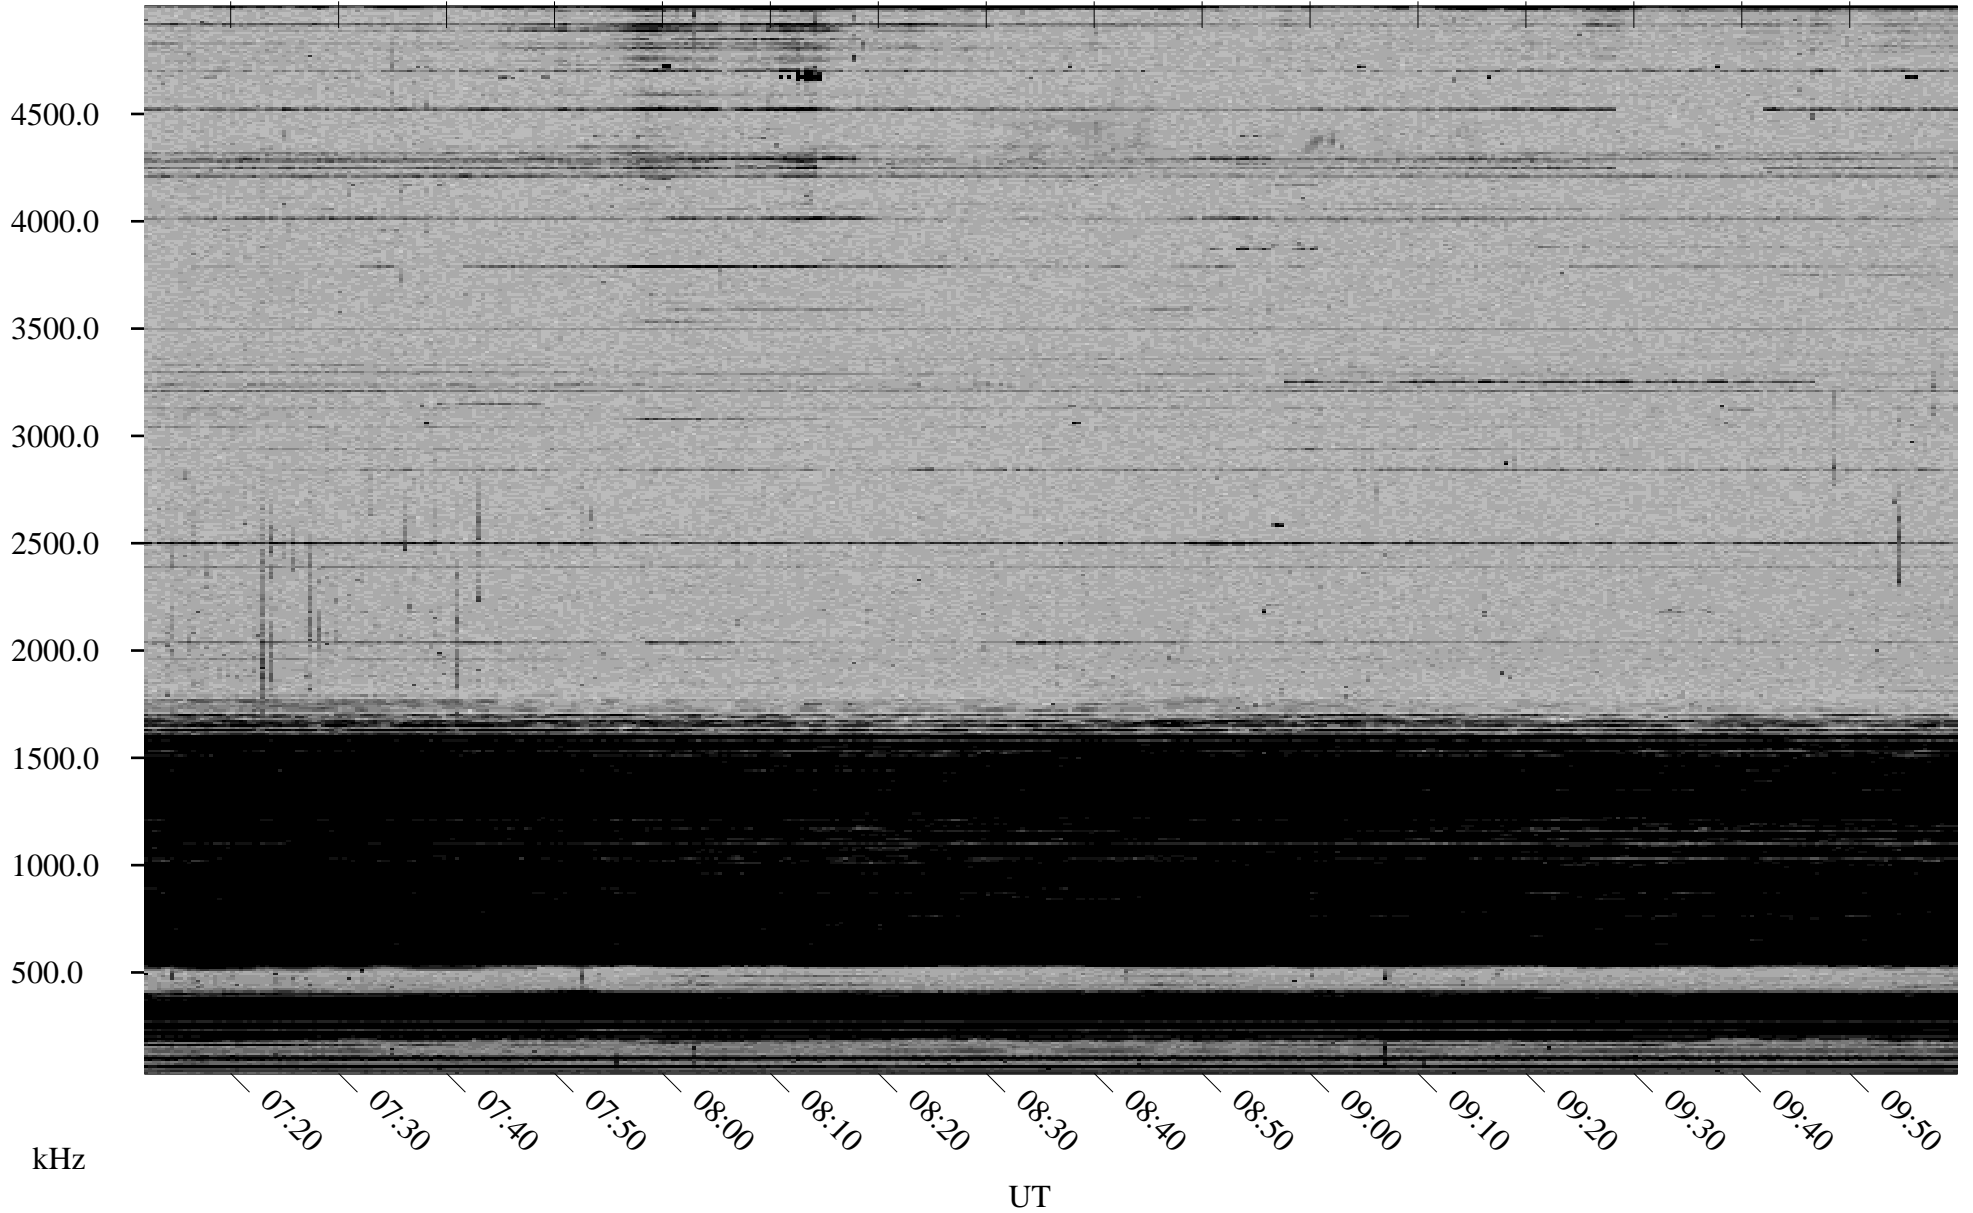

11/29/1998 Churchill, Manitoba

Linear Scale Black = 161 White = 15

ch983331.r00m max_12

Page 1

11/29/1998 Churchill, Manitoba

Linear Scale Black = 161 White = 15

ch98333l.r00m max_12

Page 2

11/30/1998 Churchill, Manitoba

Linear Scale Black = 161 White = 15

ch983331l.r00m max_12

Page 3

11/30/1998 Churchill, Manitoba

Linear Scale Black = 161 White = 15

ch983331l.r00m max_12

Page 4

11/30/1998 Churchill, Manitoba

Linear Scale Black = 161 White = 15

ch983331l.r00m max_12

Page 5

11/30/1998 Churchill, Manitoba

Linear Scale Black = 161 White = 15

ch983331l.r00m max_12

Page 6

11/30/1998 Churchill, Manitoba

Linear Scale Black = 161 White = 15

ch983331l.r00m max_12

Page 7

11/30/1998 Churchill, Manitoba

Linear Scale Black = 161 White = 15

ch983331.r00m max_12

Page 8