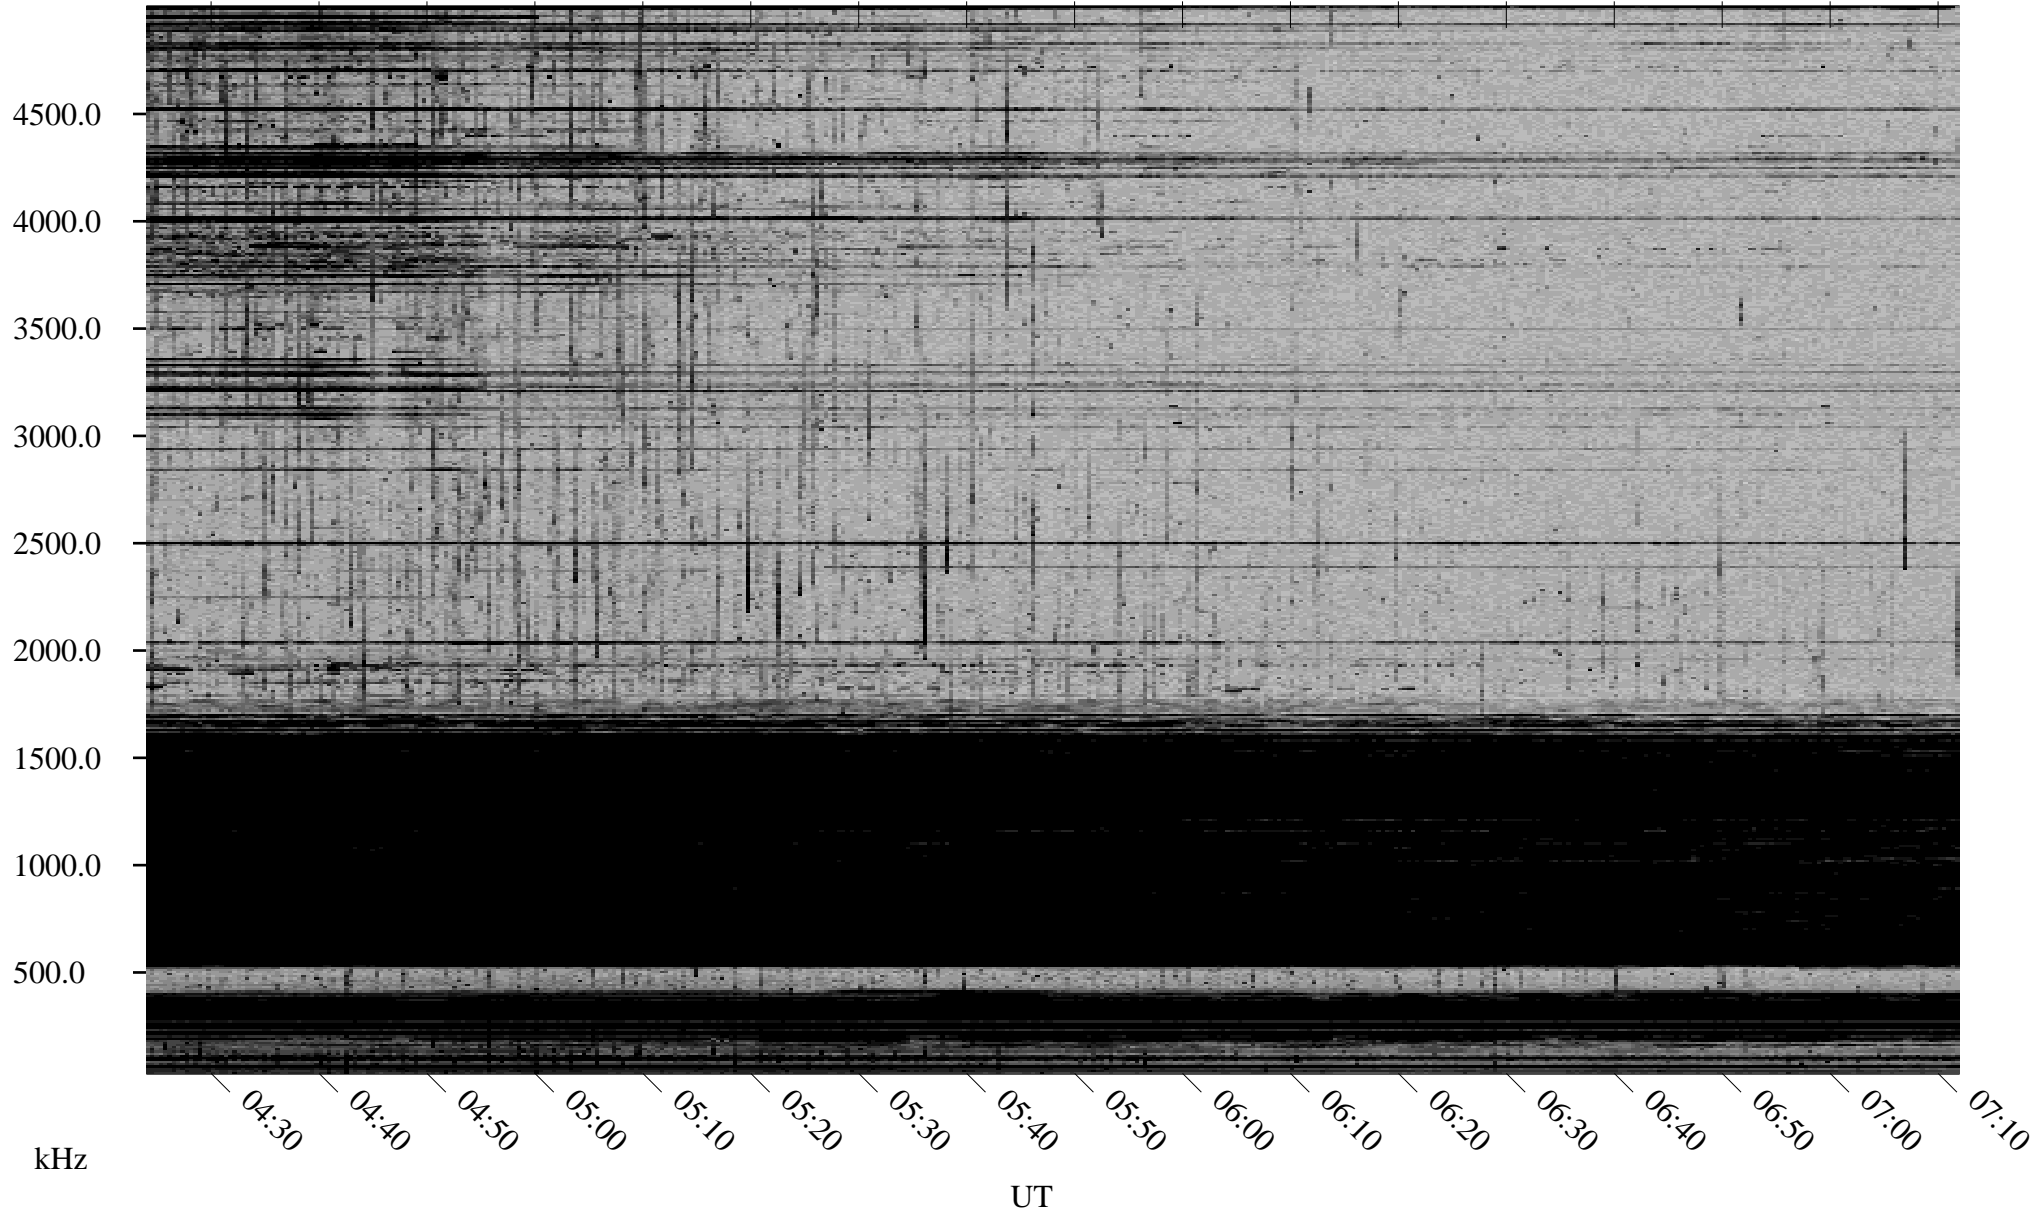

11/29/1998 Churchill, Manitoba

Linear Scale Black = 161 White = 15

ch983331.r00m max_12

Page 1

11/29/1998 Churchill, Manitoba

Linear Scale Black = 161 White = 15

ch98333l.r00m max_12

Page 2

11/30/1998 Churchill, Manitoba

Linear Scale Black = 161 White = 15

ch983331l.r00m max_12

Page 3

11/30/1998 Churchill, Manitoba

Linear Scale Black = 161 White = 15

ch983331l.r00m max_12

Page 4

11/30/1998 Churchill, Manitoba

Linear Scale Black = 161 White = 15

ch983331l.r00m max_12

Page 5

11/30/1998 Churchill, Manitoba

Linear Scale Black = 161 White = 15

ch983331l.r00m max_12

Page 6

11/30/1998 Churchill, Manitoba

Linear Scale Black = 161 White = 15

ch983331l.r00m max_12

Page 7

11/30/1998 Churchill, Manitoba

Linear Scale Black = 161 White = 15

ch983331.r00m max_12

Page 8