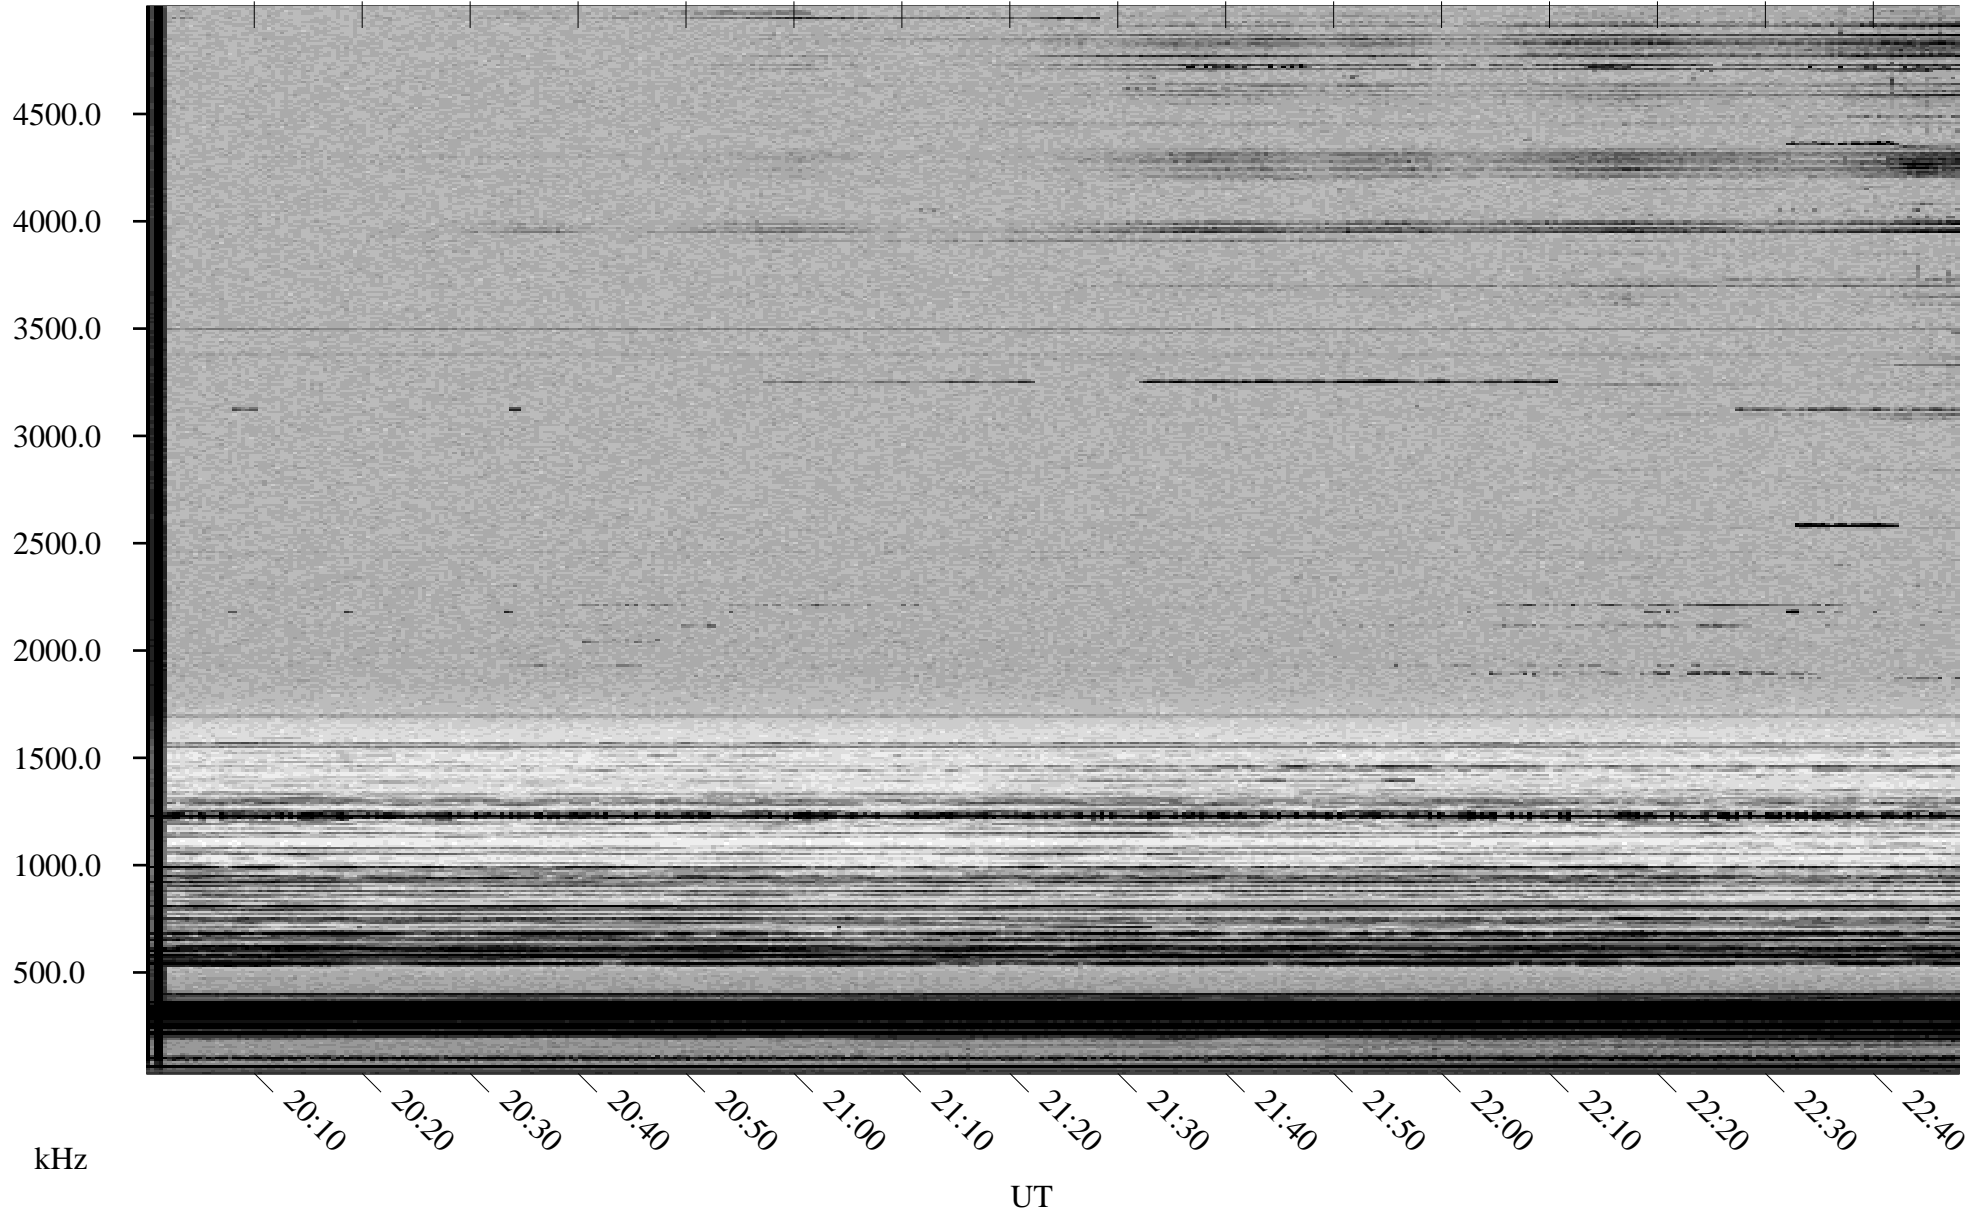

12/01/1998 Churchill, Manitoba

Linear Scale Black = 161 White = 15

ch983351.r00m max_12

Page 1

12/01/1998 Churchill, Manitoba

Linear Scale Black = 161 White = 15

ch983351.r00m max_12

Page 2

12/02/1998 Churchill, Manitoba

Linear Scale Black = 161 White = 15

ch98335l.r00m max_12

Page 3

12/02/1998 Churchill, Manitoba

Linear Scale Black = 161 White = 15

ch98335l.r00m max_12

Page 4

12/02/1998 Churchill, Manitoba

Linear Scale Black = 161 White = 15

ch983351.r00m max_12

Page 5

12/02/1998 Churchill, Manitoba

Linear Scale Black = 161 White = 15

ch983351.r00m max_12

Page 6

12/02/1998 Churchill, Manitoba

Linear Scale Black = 161 White = 15

ch983351.r00m max_12

Page 7

12/02/1998 Churchill, Manitoba

Linear Scale Black = 161 White = 15

ch983351.r00m max_12