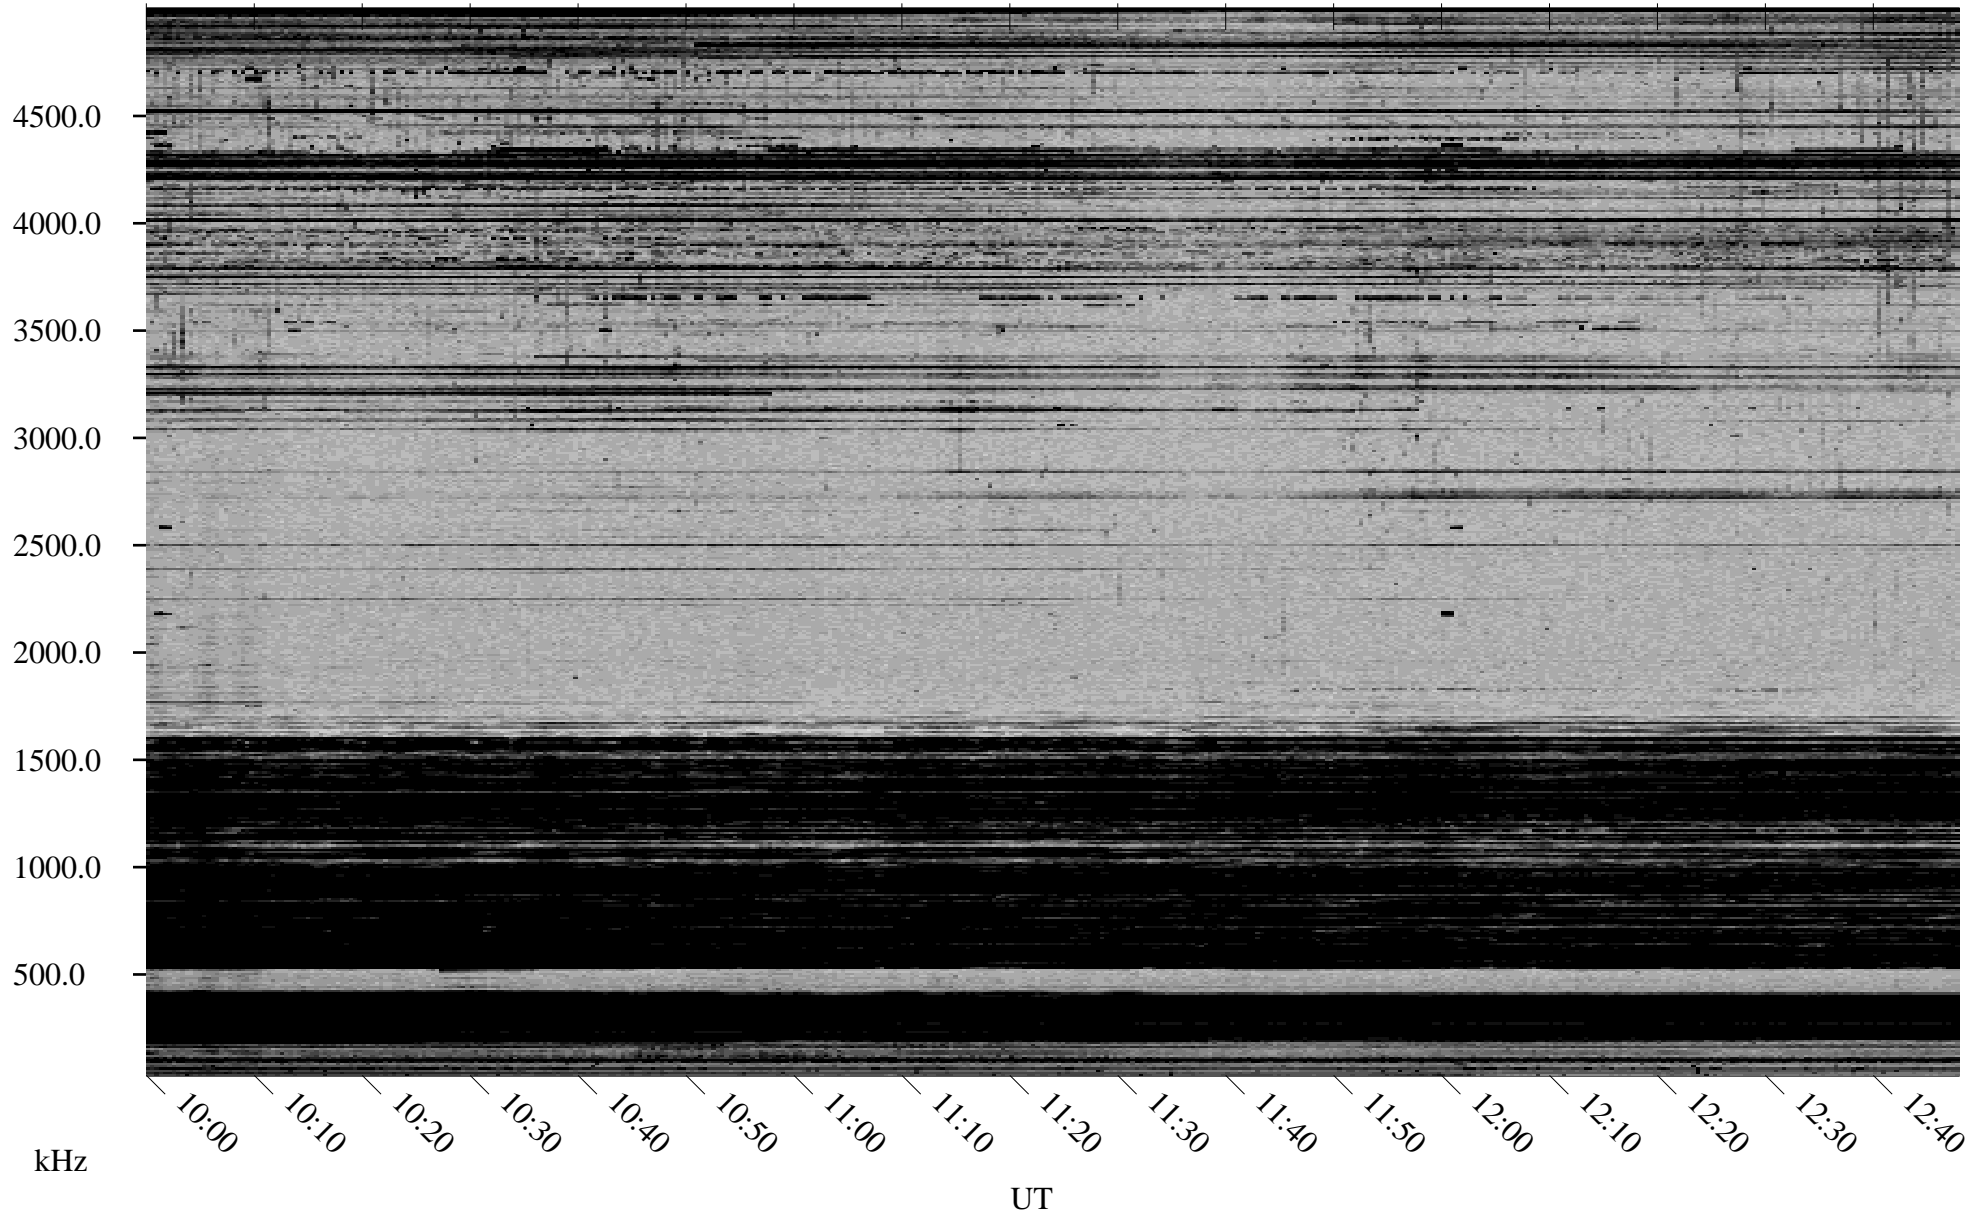

12/01/1998 Churchill, Manitoba

Linear Scale Black = 161 White = 15

ch983351.r00m max_12

Page 1

12/01/1998 Churchill, Manitoba

Linear Scale Black = 161 White = 15

ch983351.r00m max_12

Page 2

12/02/1998 Churchill, Manitoba

Linear Scale Black = 161 White = 15

ch98335l.r00m max_12

Page 3

12/02/1998 Churchill, Manitoba

Linear Scale Black = 161 White = 15

ch98335l.r00m max_12

Page 4

12/02/1998 Churchill, Manitoba

Linear Scale Black = 161 White = 15

ch983351.r00m max_12

Page 5

12/02/1998 Churchill, Manitoba

Linear Scale Black = 161 White = 15

ch983351.r00m max_12

Page 6

12/02/1998 Churchill, Manitoba

Linear Scale Black = 161 White = 15

ch983351.r00m max_12

Page 7

12/02/1998 Churchill, Manitoba

Linear Scale Black = 161 White = 15

ch983351.r00m max_12