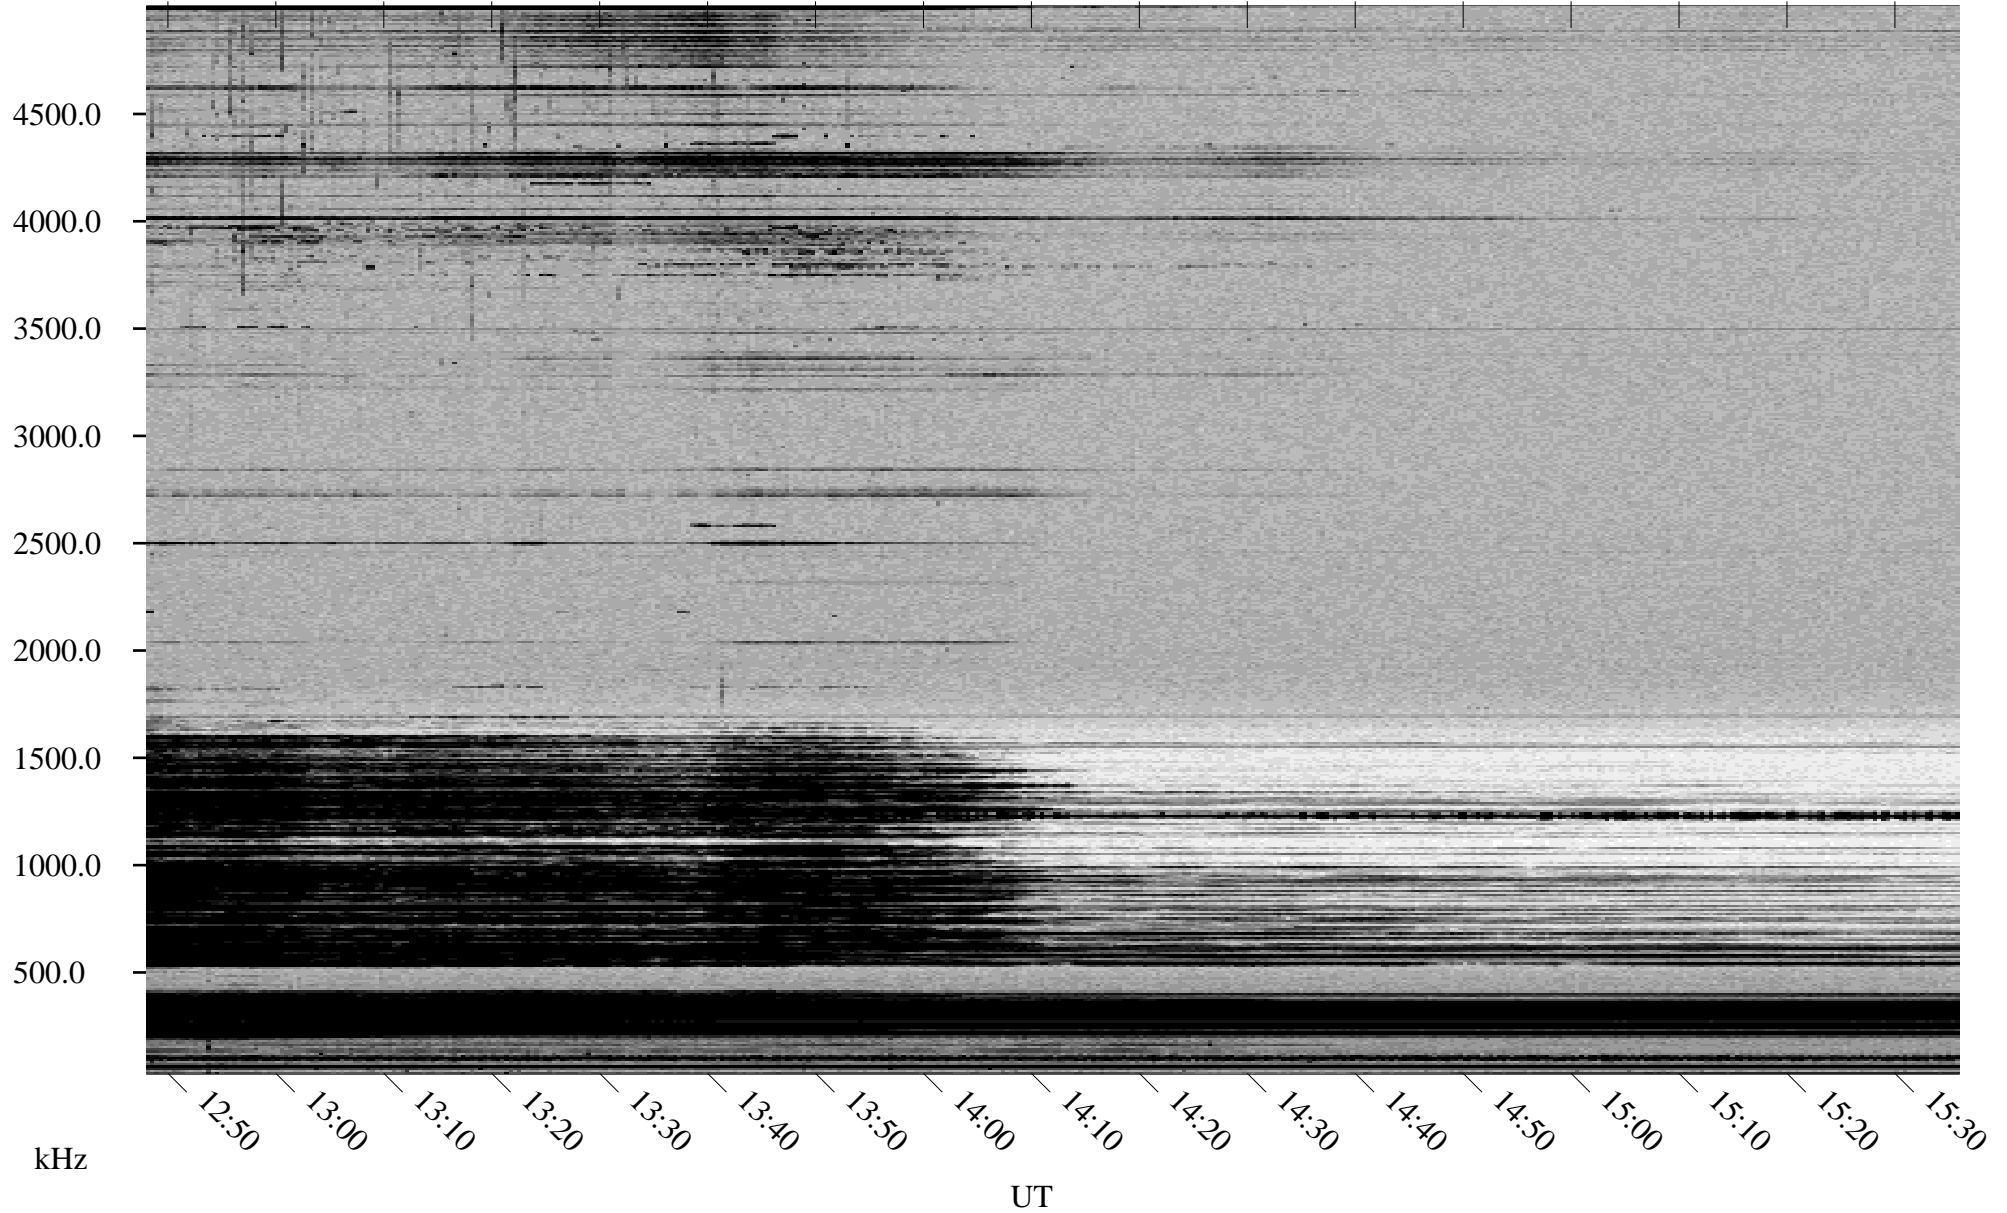

12/02/1998 Churchill, Manitoba

Linear Scale Black = 161 White = 15

ch98336l.r00m max_12

Page 1

12/02/1998 Churchill, Manitoba

Linear Scale Black = 161 White = 15

ch98336l.r00m max_12

Page 2

12/03/1998 Churchill, Manitoba

Linear Scale Black = 161 White = 15

ch98336l.r00m max_12

Page 3

12/03/1998 Churchill, Manitoba

Linear Scale Black = 161 White = 15

ch98336l.r00m max_12

Page 4

12/03/1998 Churchill, Manitoba

Linear Scale Black = 161 White = 15

ch98336l.r00m max_12

Page 5

12/03/1998 Churchill, Manitoba

Linear Scale Black = 161 White = 15

ch98336l.r00m max_12

Page 6

12/03/1998 Churchill, Manitoba

Linear Scale Black = 161 White = 15

ch98336l.r00m max_12

Page 7

12/03/1998 Churchill, Manitoba

Linear Scale Black = 161 White = 15

ch98336l.r00m max_12

Page 8