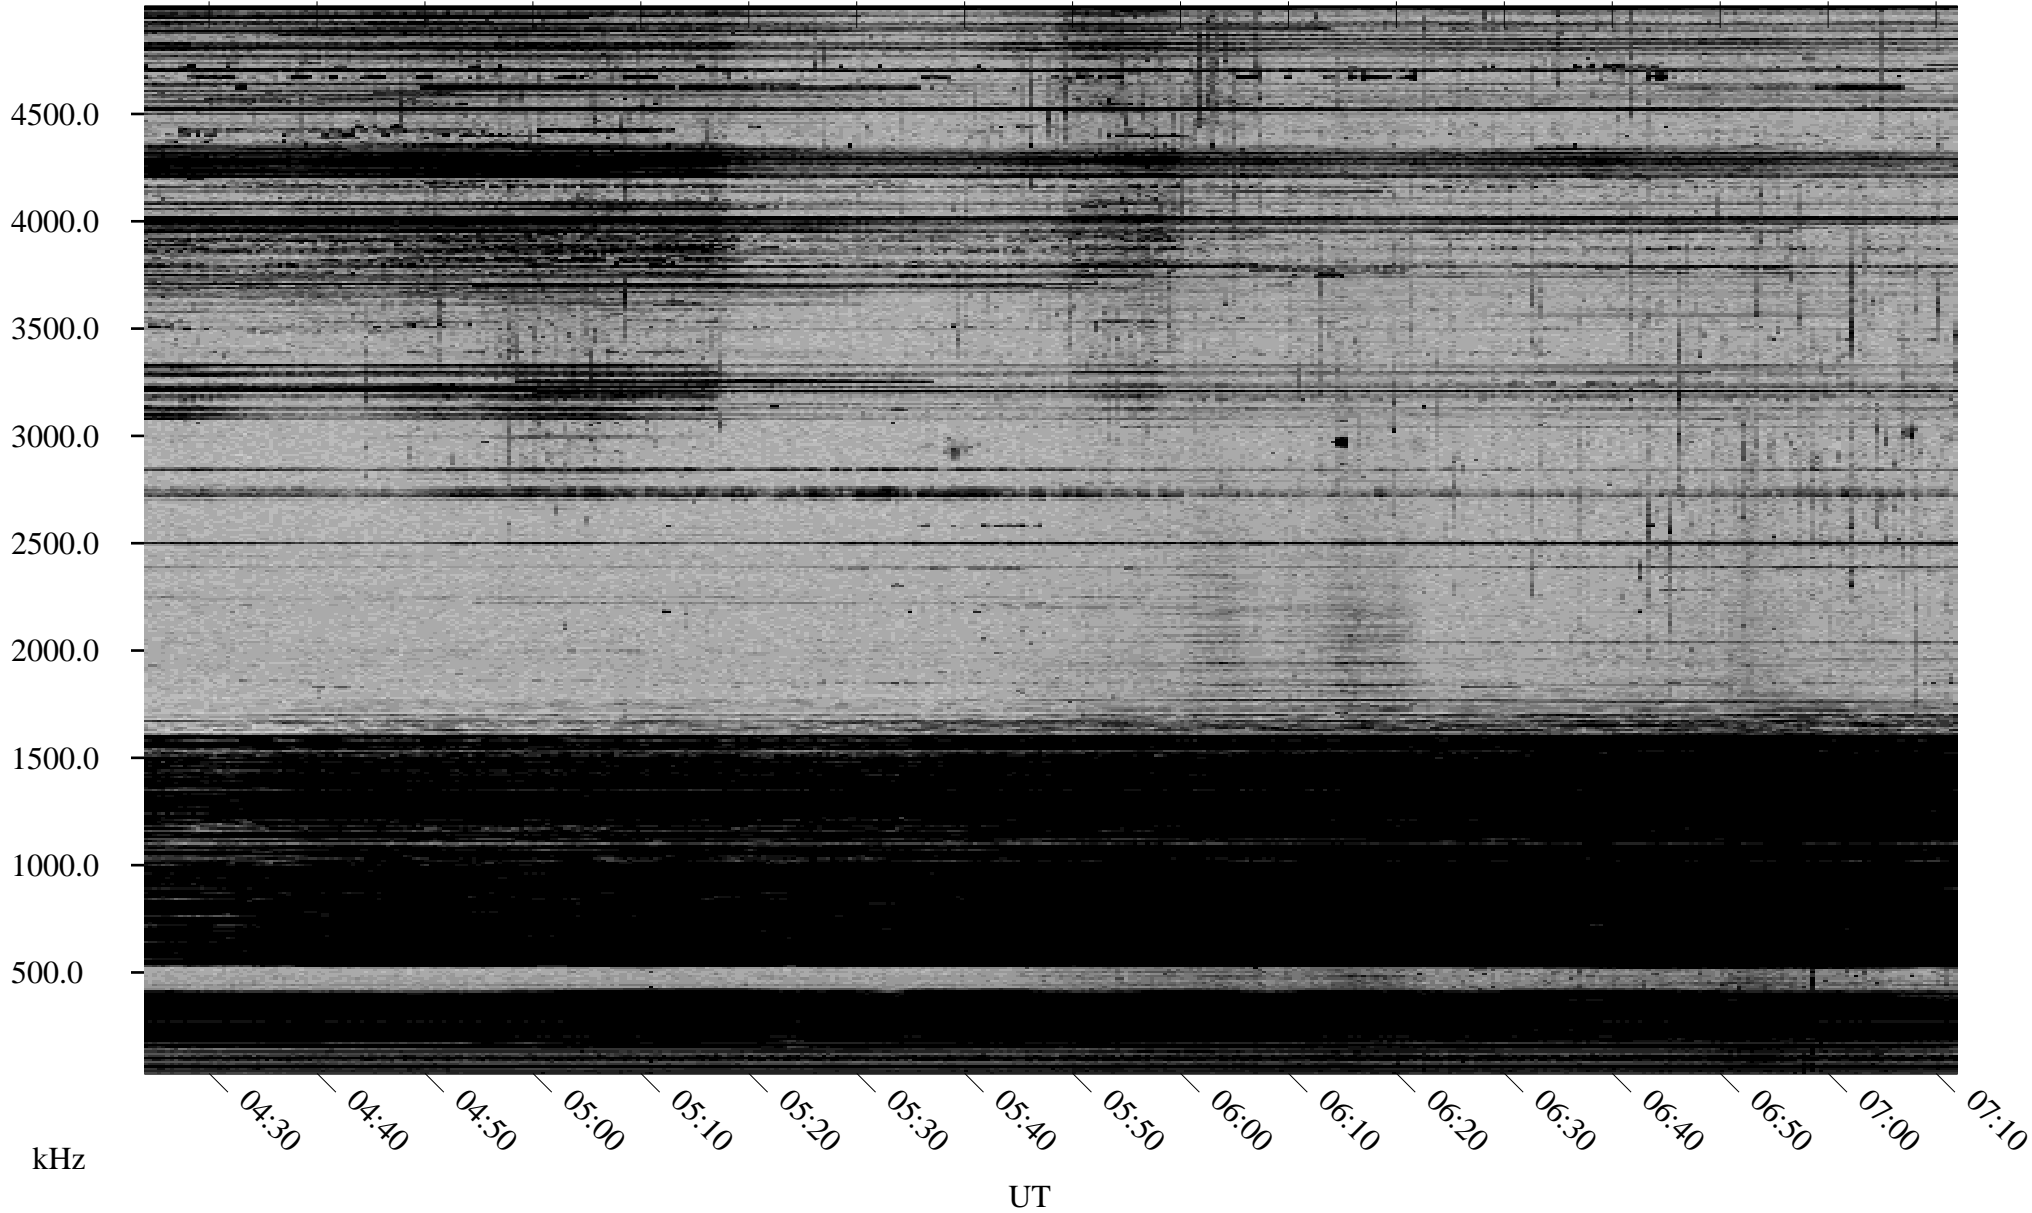

12/02/1998 Churchill, Manitoba

Linear Scale Black = 161 White = 15

ch98336l.r00m max_12

Page 1

12/02/1998 Churchill, Manitoba

Linear Scale Black = 161 White = 15

ch98336l.r00m max_12

Page 2

12/03/1998 Churchill, Manitoba

Linear Scale Black = 161 White = 15

ch98336l.r00m max_12

Page 3

12/03/1998 Churchill, Manitoba

Linear Scale Black = 161 White = 15

ch98336l.r00m max_12

Page 4

12/03/1998 Churchill, Manitoba

Linear Scale Black = 161 White = 15

ch98336l.r00m max_12

Page 5

12/03/1998 Churchill, Manitoba

Linear Scale Black = 161 White = 15

ch98336l.r00m max_12

Page 6

12/03/1998 Churchill, Manitoba

Linear Scale Black = 161 White = 15

ch98336l.r00m max_12

Page 7

12/03/1998 Churchill, Manitoba

Linear Scale Black = 161 White = 15

ch98336l.r00m max_12

Page 8