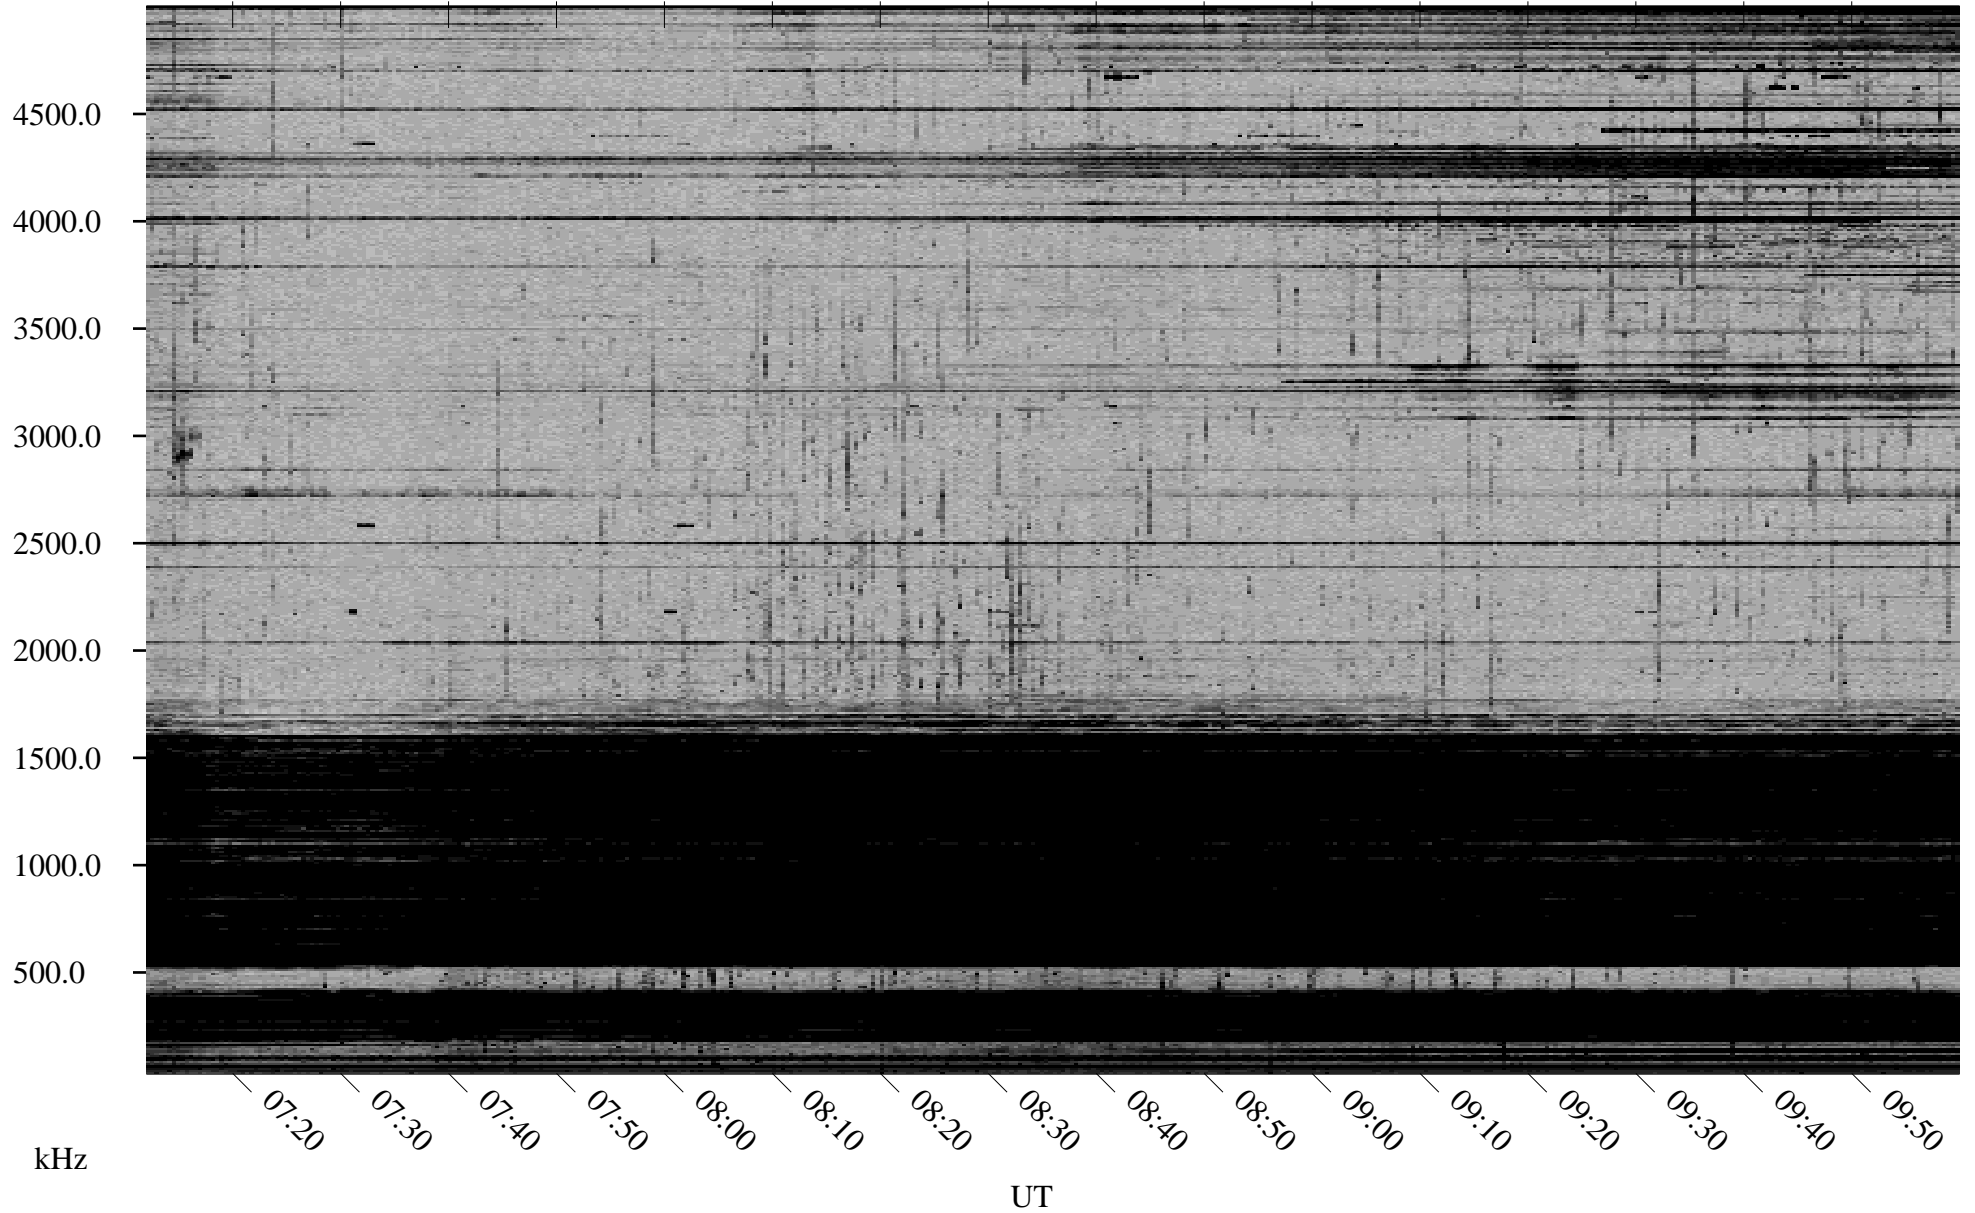

12/02/1998 Churchill, Manitoba

Linear Scale Black = 161 White = 15

ch98336l.r00m max_12

Page 1

12/02/1998 Churchill, Manitoba

Linear Scale Black = 161 White = 15

ch98336l.r00m max_12

Page 2

12/03/1998 Churchill, Manitoba

Linear Scale Black = 161 White = 15

ch98336l.r00m max_12

Page 3

12/03/1998 Churchill, Manitoba

Linear Scale Black = 161 White = 15

ch98336l.r00m max_12

Page 4

12/03/1998 Churchill, Manitoba

Linear Scale Black = 161 White = 15

ch98336l.r00m max_12

Page 5

12/03/1998 Churchill, Manitoba

Linear Scale Black = 161 White = 15

ch98336l.r00m max_12

Page 6

12/03/1998 Churchill, Manitoba

Linear Scale Black = 161 White = 15

ch98336l.r00m max_12

Page 7

12/03/1998 Churchill, Manitoba

Linear Scale Black = 161 White = 15

ch98336l.r00m max_12

Page 8