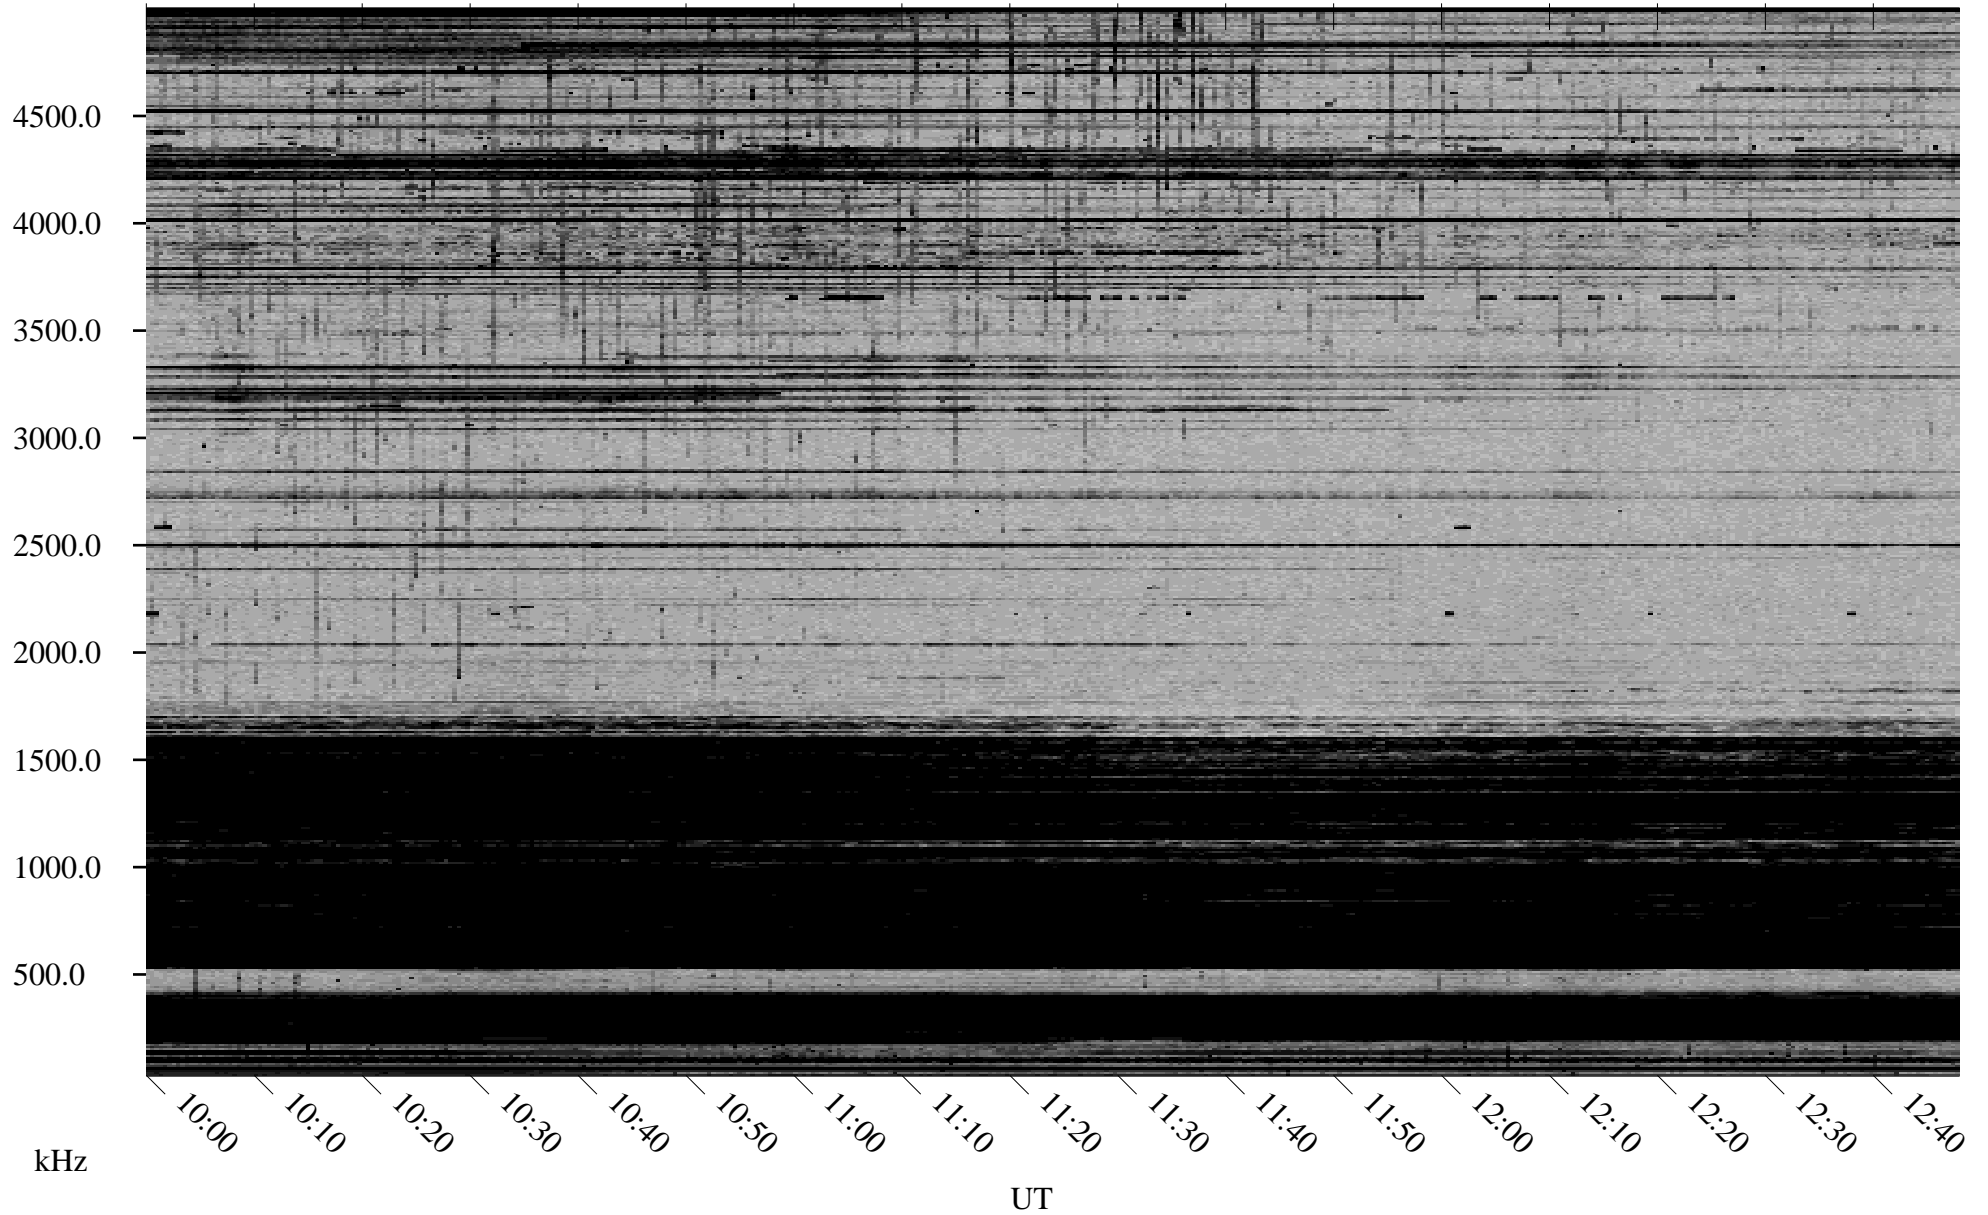

12/02/1998 Churchill, Manitoba

Linear Scale Black = 161 White = 15

ch98336l.r00m max_12

Page 1

12/02/1998 Churchill, Manitoba

Linear Scale Black = 161 White = 15

ch98336l.r00m max_12

Page 2

12/03/1998 Churchill, Manitoba

Linear Scale Black = 161 White = 15

ch98336l.r00m max_12

Page 3

12/03/1998 Churchill, Manitoba

Linear Scale Black = 161 White = 15

ch98336l.r00m max_12

Page 4

12/03/1998 Churchill, Manitoba

Linear Scale Black = 161 White = 15

ch98336l.r00m max_12

Page 5

12/03/1998 Churchill, Manitoba

Linear Scale Black = 161 White = 15

ch98336l.r00m max_12

Page 6

12/03/1998 Churchill, Manitoba

Linear Scale Black = 161 White = 15

ch98336l.r00m max_12

Page 7

12/03/1998 Churchill, Manitoba

Linear Scale Black = 161 White = 15

ch98336l.r00m max_12

Page 8