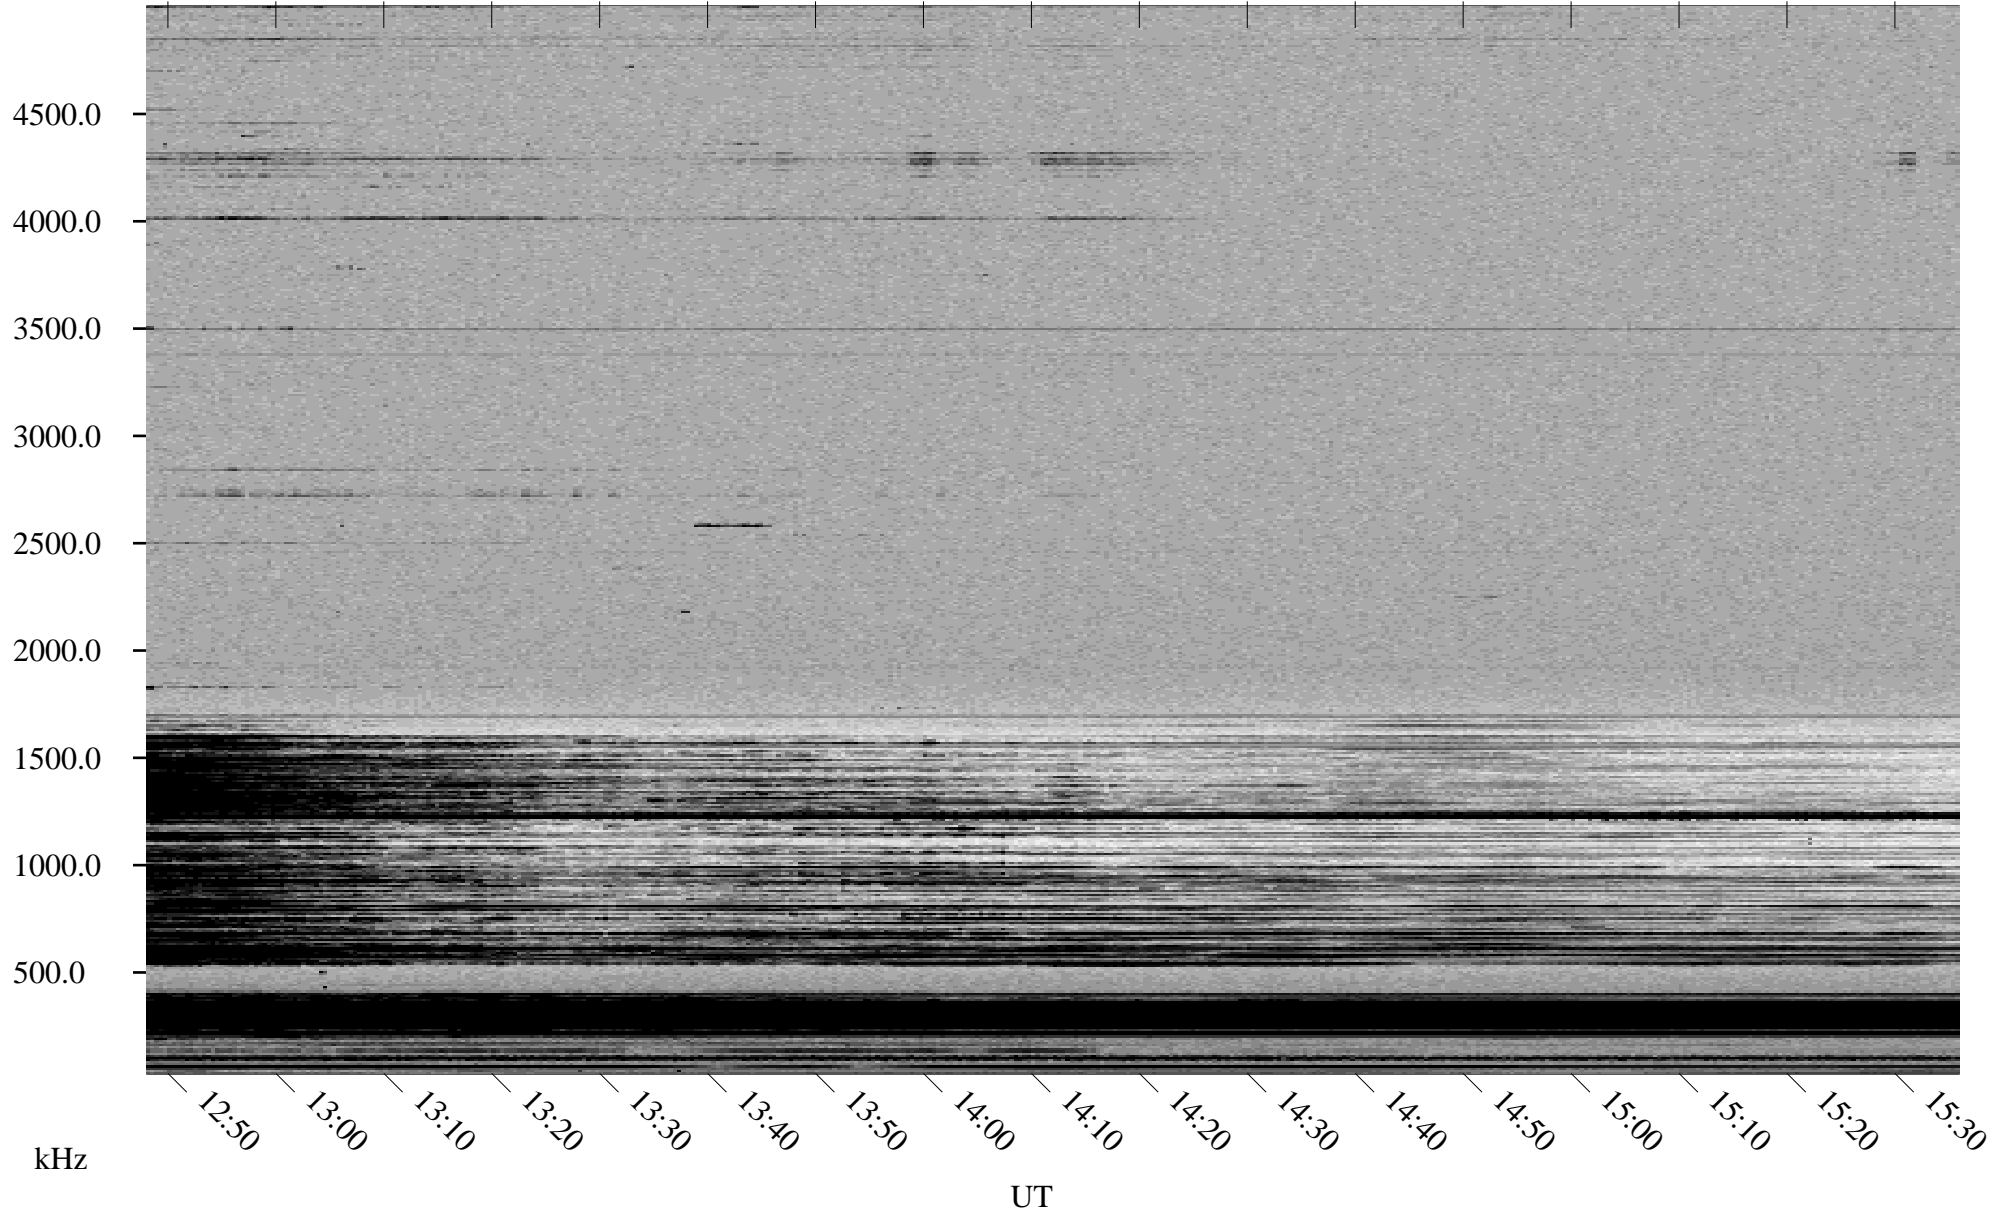

12/03/1998 Churchill, Manitoba

Linear Scale Black = 161 White = 15

ch98337l.r00m max_12

Page 1

12/03/1998 Churchill, Manitoba

Linear Scale Black = 161 White = 15

ch98337l.r00m max_12

Page 2

12/04/1998 Churchill, Manitoba

Linear Scale Black = 161 White = 15

ch98337l.r00m max_12

Page 3

12/04/1998 Churchill, Manitoba

Linear Scale Black = 161 White = 15

ch98337l.r00m max_12

Page 4

12/04/1998 Churchill, Manitoba

Linear Scale Black = 161 White = 15

ch98337l.r00m max_12

Page 5

12/04/1998 Churchill, Manitoba

Linear Scale Black = 161 White = 15

ch98337l.r00m max_12

Page 6

12/04/1998 Churchill, Manitoba

Linear Scale Black = 161 White = 15

ch98337l.r00m max_12

Page 7

12/04/1998 Churchill, Manitoba

Linear Scale Black = 161 White = 15

ch98337l.r00m max_12