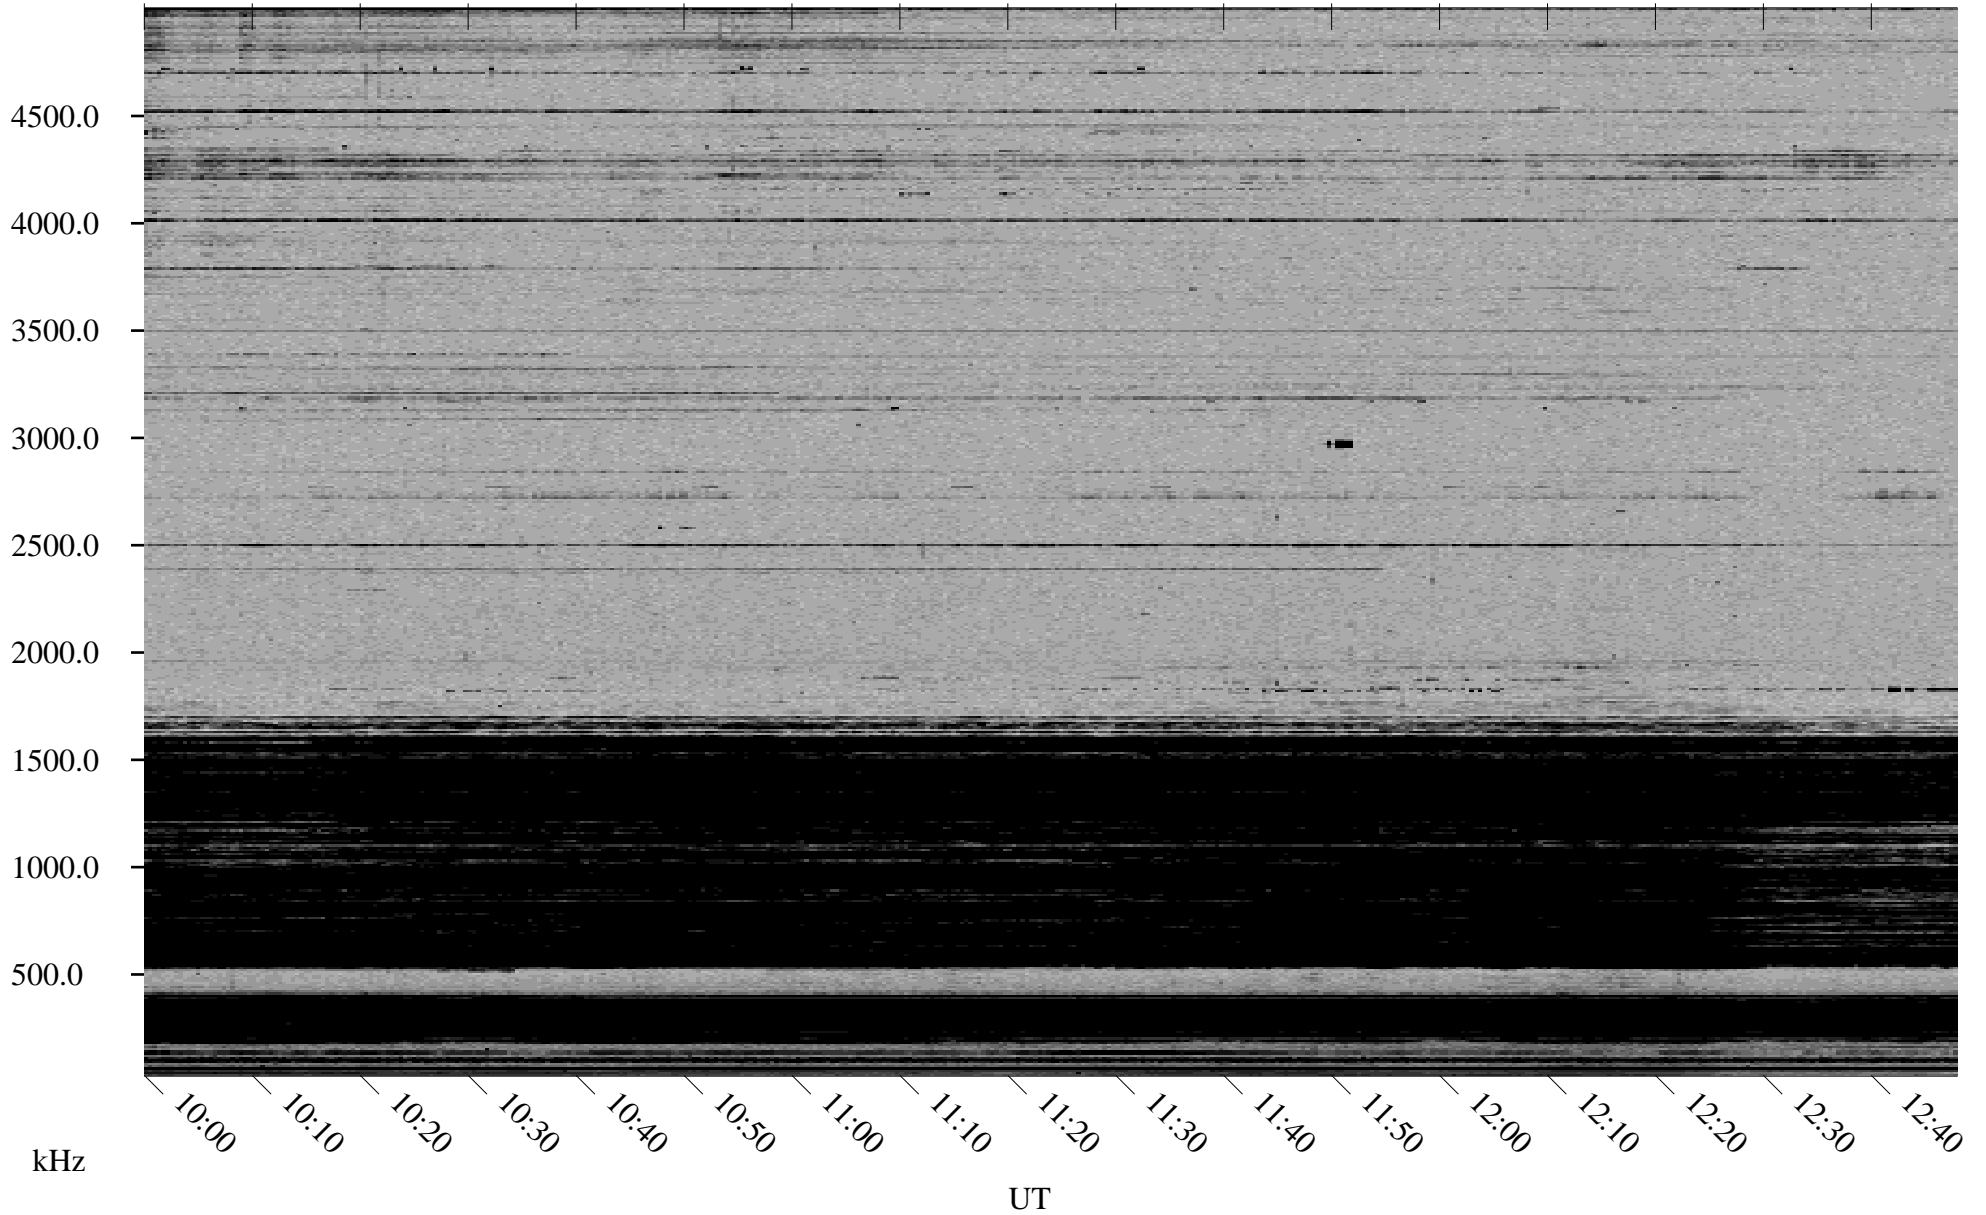

12/03/1998 Churchill, Manitoba

Linear Scale Black = 161 White = 15

ch98337l.r00m max_12

Page 1

12/03/1998 Churchill, Manitoba

Linear Scale Black = 161 White = 15

ch98337l.r00m max_12

Page 2

12/04/1998 Churchill, Manitoba

Linear Scale Black = 161 White = 15

ch98337l.r00m max_12

Page 3

12/04/1998 Churchill, Manitoba

Linear Scale Black = 161 White = 15

ch98337l.r00m max_12

Page 4

12/04/1998 Churchill, Manitoba

Linear Scale Black = 161 White = 15

ch98337l.r00m max_12

Page 5

12/04/1998 Churchill, Manitoba

Linear Scale Black = 161 White = 15

ch98337l.r00m max_12

Page 6

12/04/1998 Churchill, Manitoba

Linear Scale Black = 161 White = 15

ch98337l.r00m max_12

Page 7

12/04/1998 Churchill, Manitoba

Linear Scale Black = 161 White = 15

ch98337l.r00m max_12