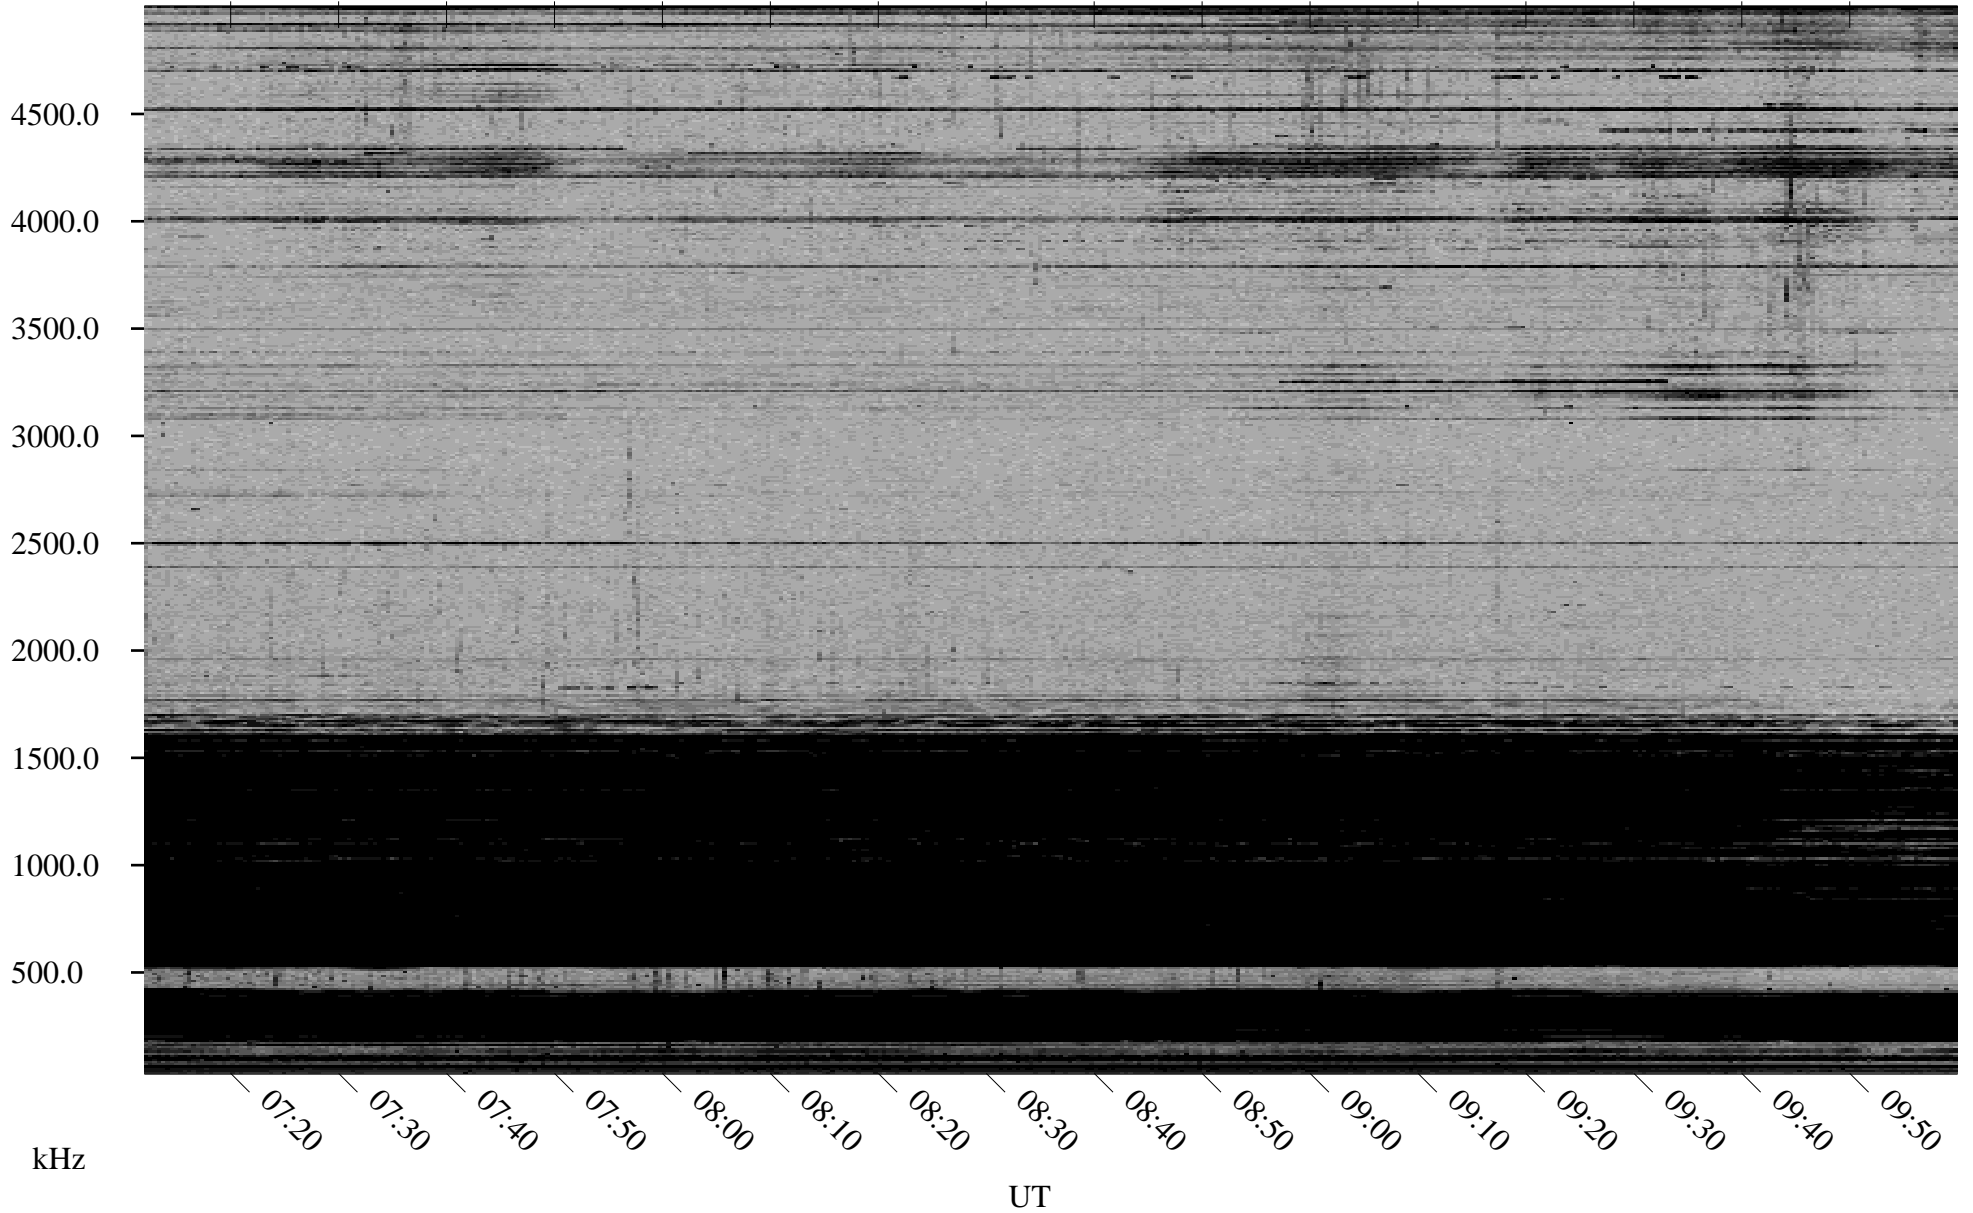

12/03/1998 Churchill, Manitoba

Linear Scale Black = 161 White = 15

ch98337l.r00m max_12

Page 1

12/03/1998 Churchill, Manitoba

Linear Scale Black = 161 White = 15

ch98337l.r00m max_12

Page 2

12/04/1998 Churchill, Manitoba

Linear Scale Black = 161 White = 15

ch98337l.r00m max_12

Page 3

12/04/1998 Churchill, Manitoba

Linear Scale Black = 161 White = 15

ch98337l.r00m max_12

Page 4

12/04/1998 Churchill, Manitoba

Linear Scale Black = 161 White = 15

ch98337l.r00m max_12

Page 5

12/04/1998 Churchill, Manitoba

Linear Scale Black = 161 White = 15

ch98337l.r00m max_12

Page 6

12/04/1998 Churchill, Manitoba

Linear Scale Black = 161 White = 15

ch98337l.r00m max_12

Page 7

12/04/1998 Churchill, Manitoba

Linear Scale Black = 161 White = 15

ch98337l.r00m max_12