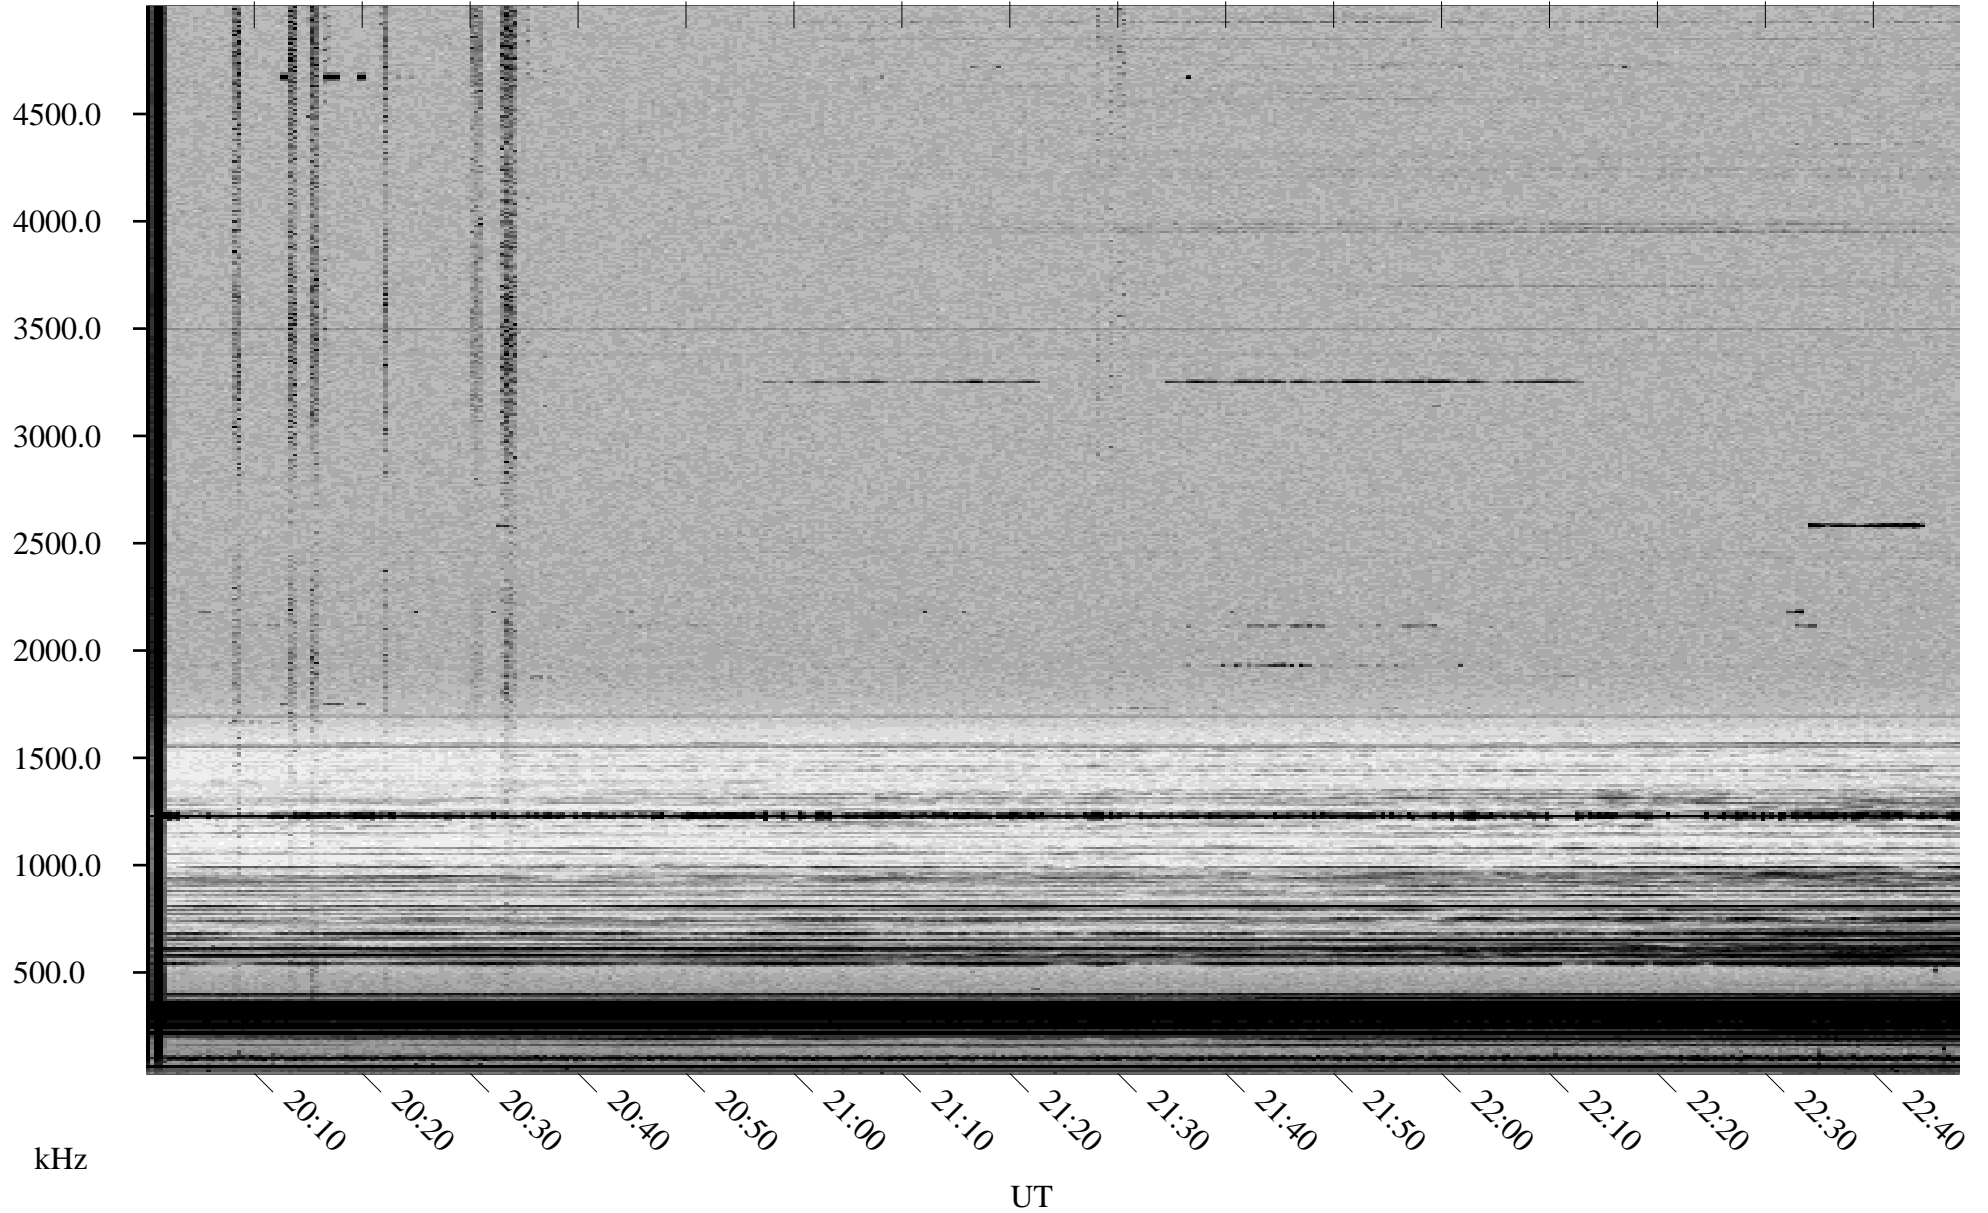

12/03/1998 Churchill, Manitoba

Linear Scale Black = 161 White = 15

ch98337l.r00m max_12

Page 1

12/03/1998 Churchill, Manitoba

Linear Scale Black = 161 White = 15

ch98337l.r00m max_12

Page 2

12/04/1998 Churchill, Manitoba

Linear Scale Black = 161 White = 15

ch98337l.r00m max_12

Page 3

12/04/1998 Churchill, Manitoba

Linear Scale Black = 161 White = 15

ch98337l.r00m max_12

Page 4

12/04/1998 Churchill, Manitoba

Linear Scale Black = 161 White = 15

ch98337l.r00m max_12

Page 5

12/04/1998 Churchill, Manitoba

Linear Scale Black = 161 White = 15

ch98337l.r00m max_12

Page 6

12/04/1998 Churchill, Manitoba

Linear Scale Black = 161 White = 15

ch98337l.r00m max_12

Page 7

12/04/1998 Churchill, Manitoba

Linear Scale Black = 161 White = 15

ch98337l.r00m max_12