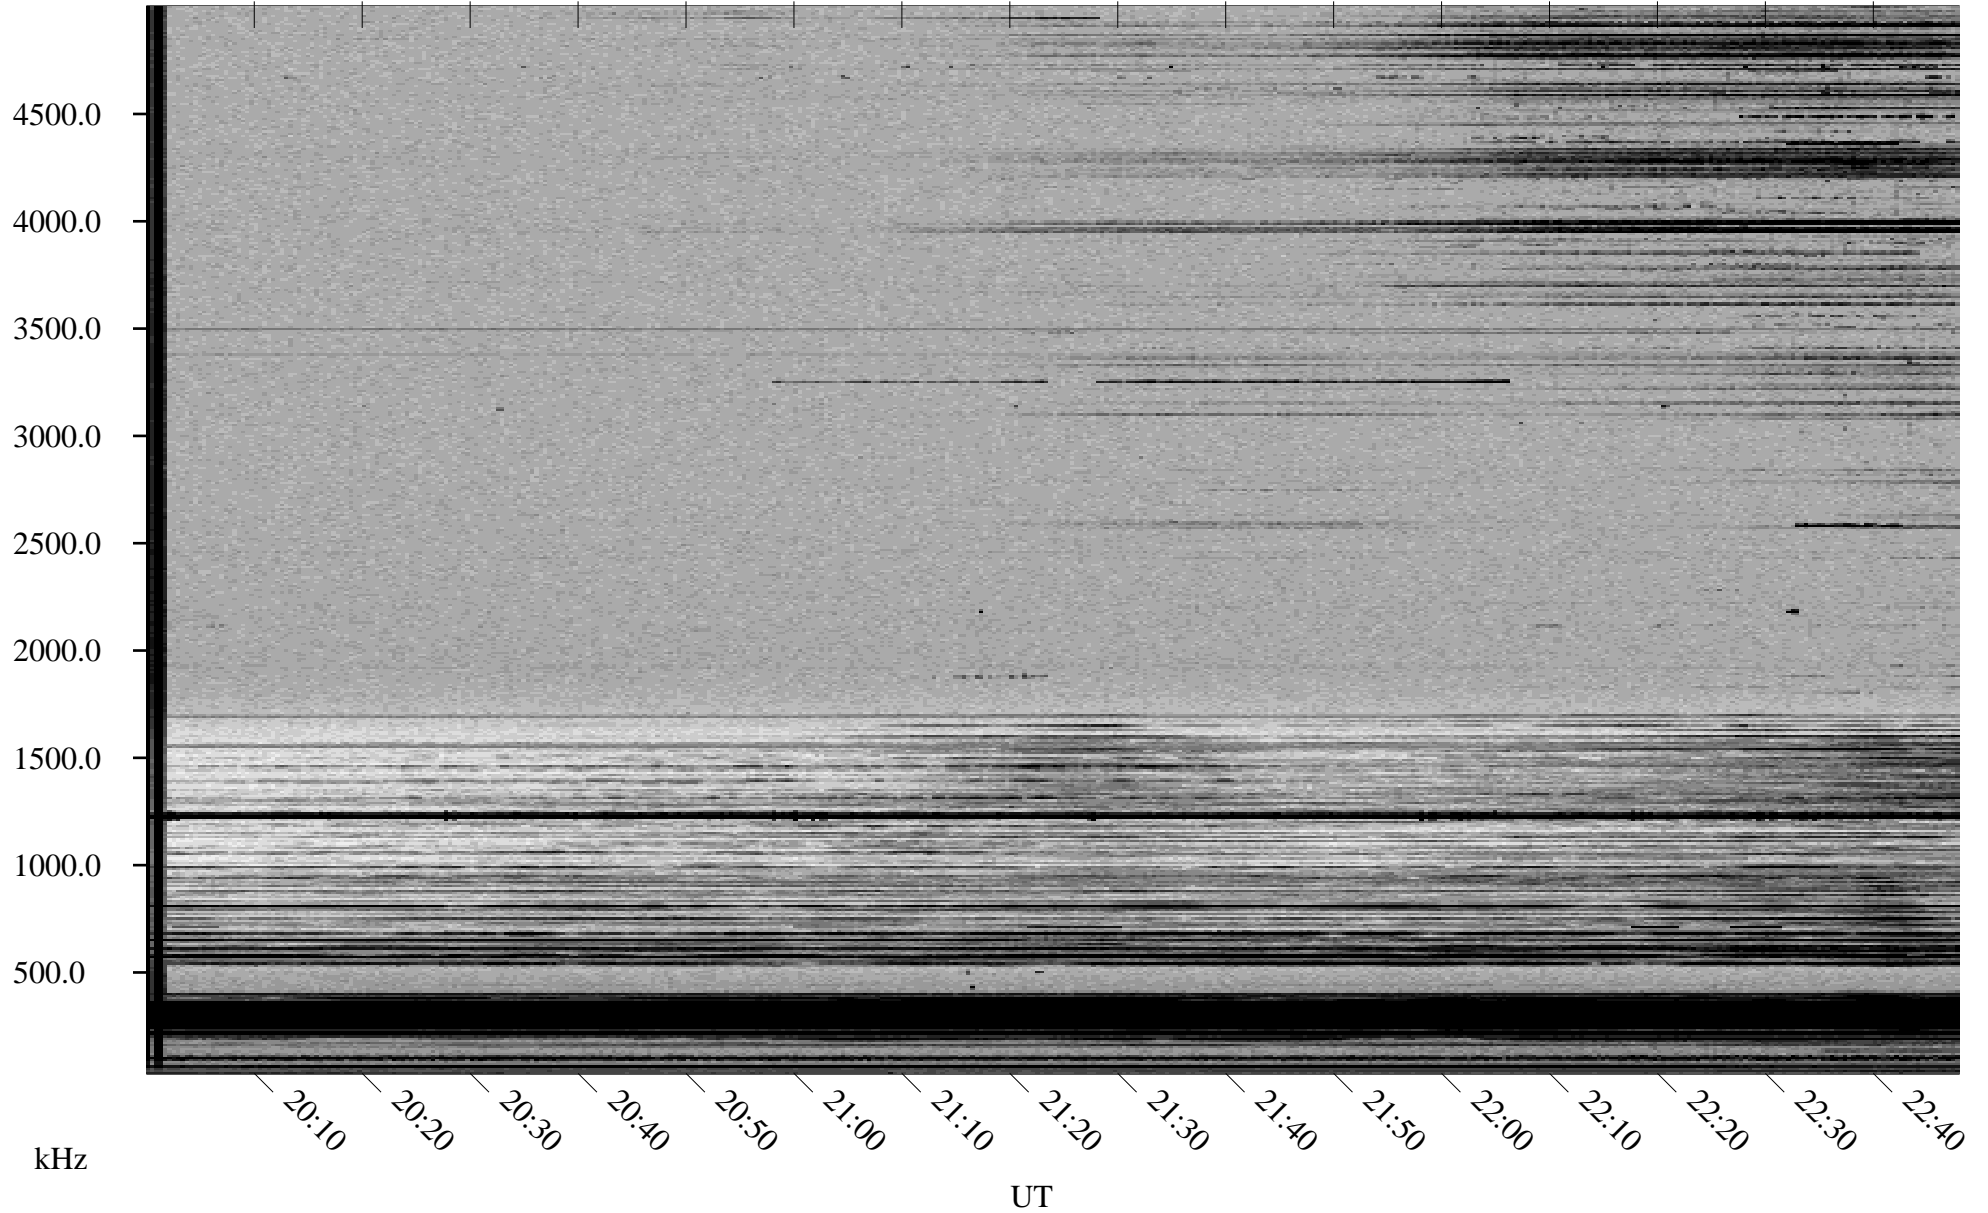

12/04/1998 Churchill, Manitoba

Linear Scale Black = 161 White = 15

ch98338l.r00m max_12

Page 1

12/04/1998 Churchill, Manitoba

Linear Scale Black = 161 White = 15

ch98338l.r00m max_12

Page 2

12/05/1998 Churchill, Manitoba

Linear Scale Black = 161 White = 15

ch98338l.r00m max_12

Page 3

12/05/1998 Churchill, Manitoba

Linear Scale Black = 161 White = 15

ch98338l.r00m max_12

Page 4

12/05/1998 Churchill, Manitoba

Linear Scale Black = 161 White = 15

ch98338l.r00m max_12

Page 5

12/05/1998 Churchill, Manitoba

Linear Scale Black = 161 White = 15

ch98338l.r00m max_12

Page 6

12/05/1998 Churchill, Manitoba

Linear Scale Black = 161 White = 15

ch98338l.r00m max_12

Page 7

12/05/1998 Churchill, Manitoba

Linear Scale Black = 161 White = 15

ch98338l.r00m max_12