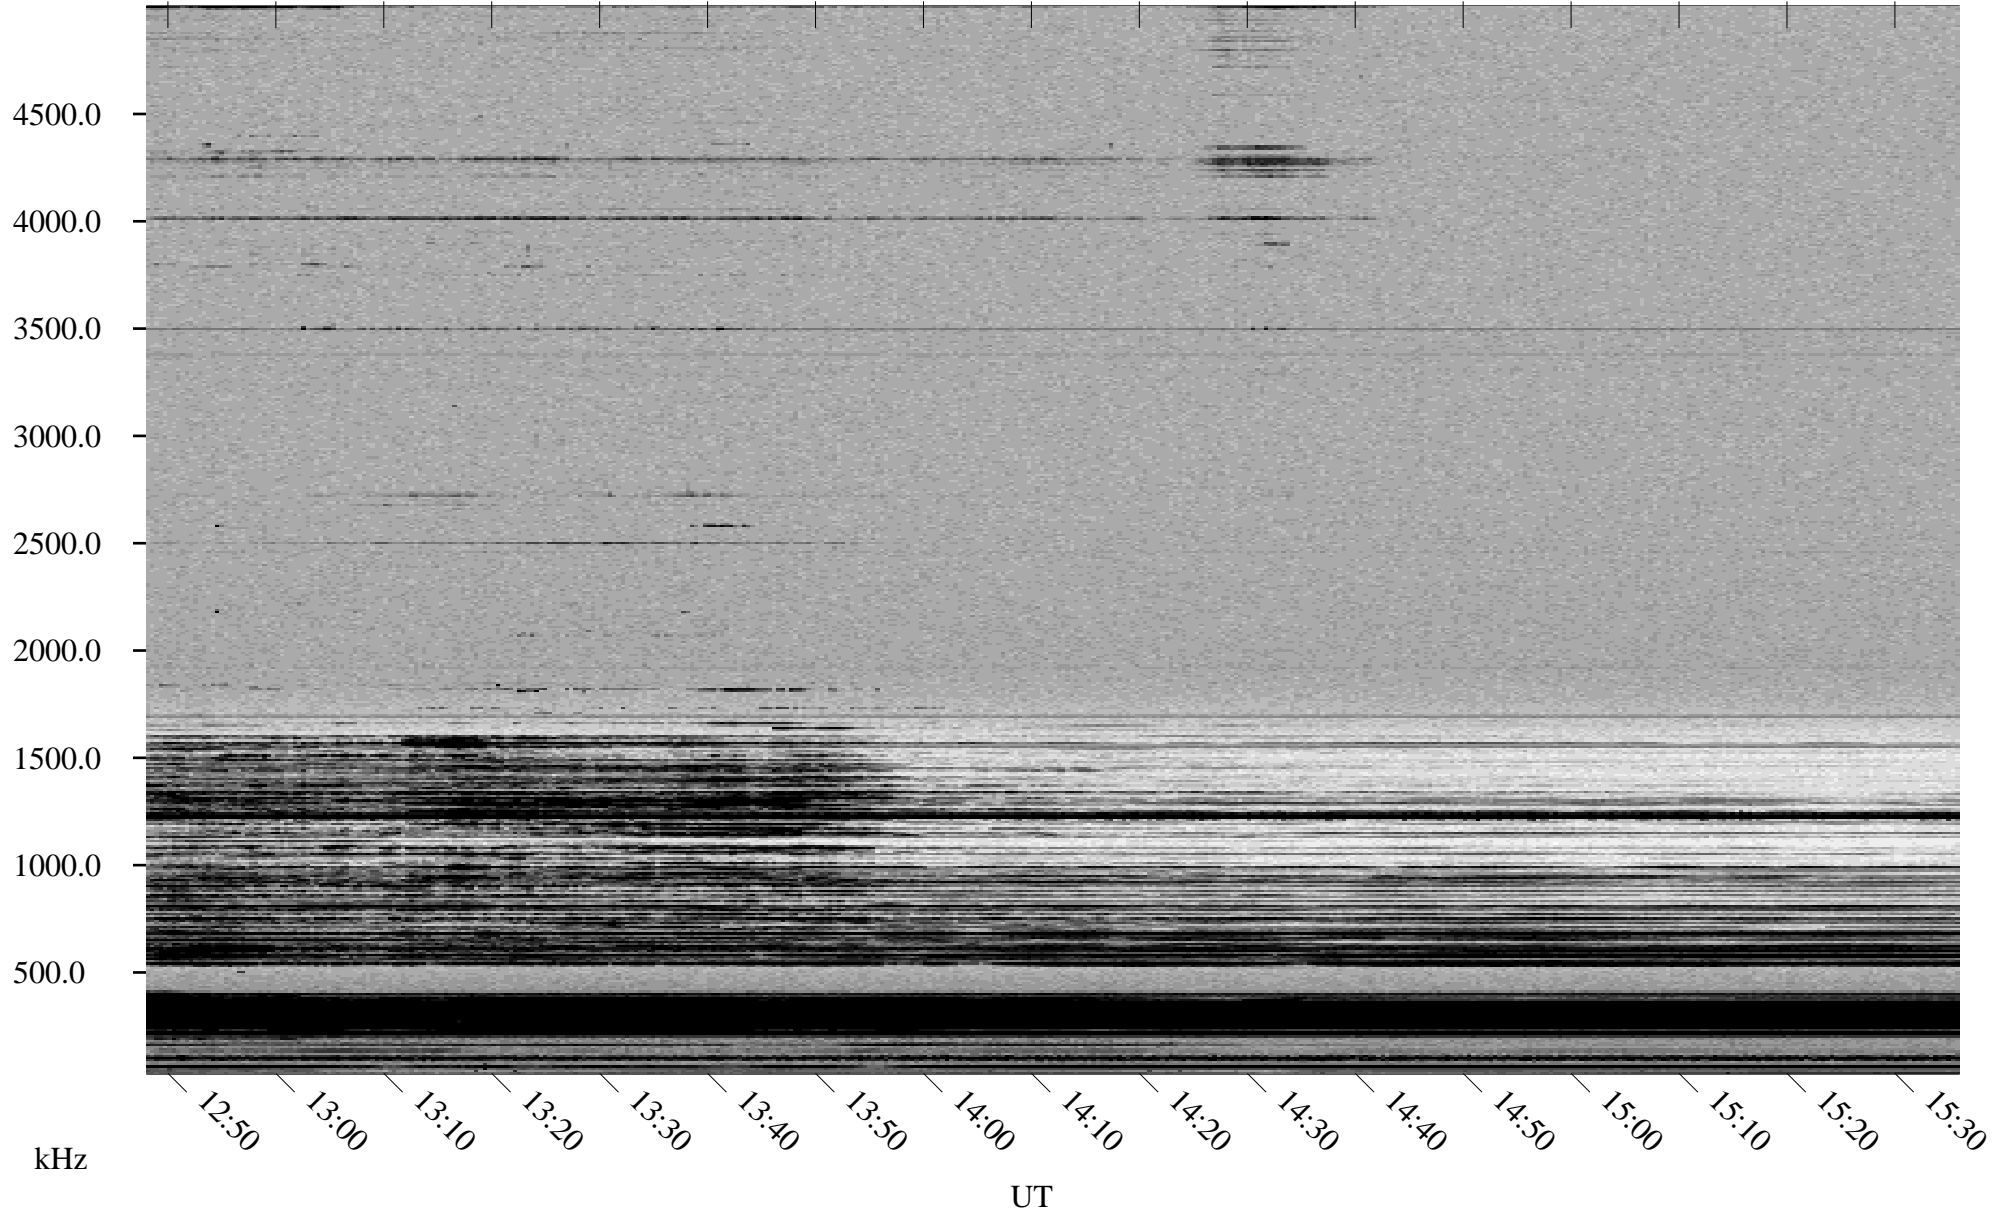

12/04/1998 Churchill, Manitoba

Linear Scale Black = 161 White = 15

ch98338l.r00m max_12

Page 1

12/04/1998 Churchill, Manitoba

Linear Scale Black = 161 White = 15

ch98338l.r00m max_12

Page 2

12/05/1998 Churchill, Manitoba

Linear Scale Black = 161 White = 15

ch98338l.r00m max_12

Page 3

12/05/1998 Churchill, Manitoba

Linear Scale Black = 161 White = 15

ch98338l.r00m max_12

Page 4

12/05/1998 Churchill, Manitoba

Linear Scale Black = 161 White = 15

ch98338l.r00m max_12

Page 5

12/05/1998 Churchill, Manitoba

Linear Scale Black = 161 White = 15

ch98338l.r00m max_12

Page 6

12/05/1998 Churchill, Manitoba

Linear Scale Black = 161 White = 15

ch98338l.r00m max_12

Page 7

12/05/1998 Churchill, Manitoba

Linear Scale Black = 161 White = 15

ch98338l.r00m max_12