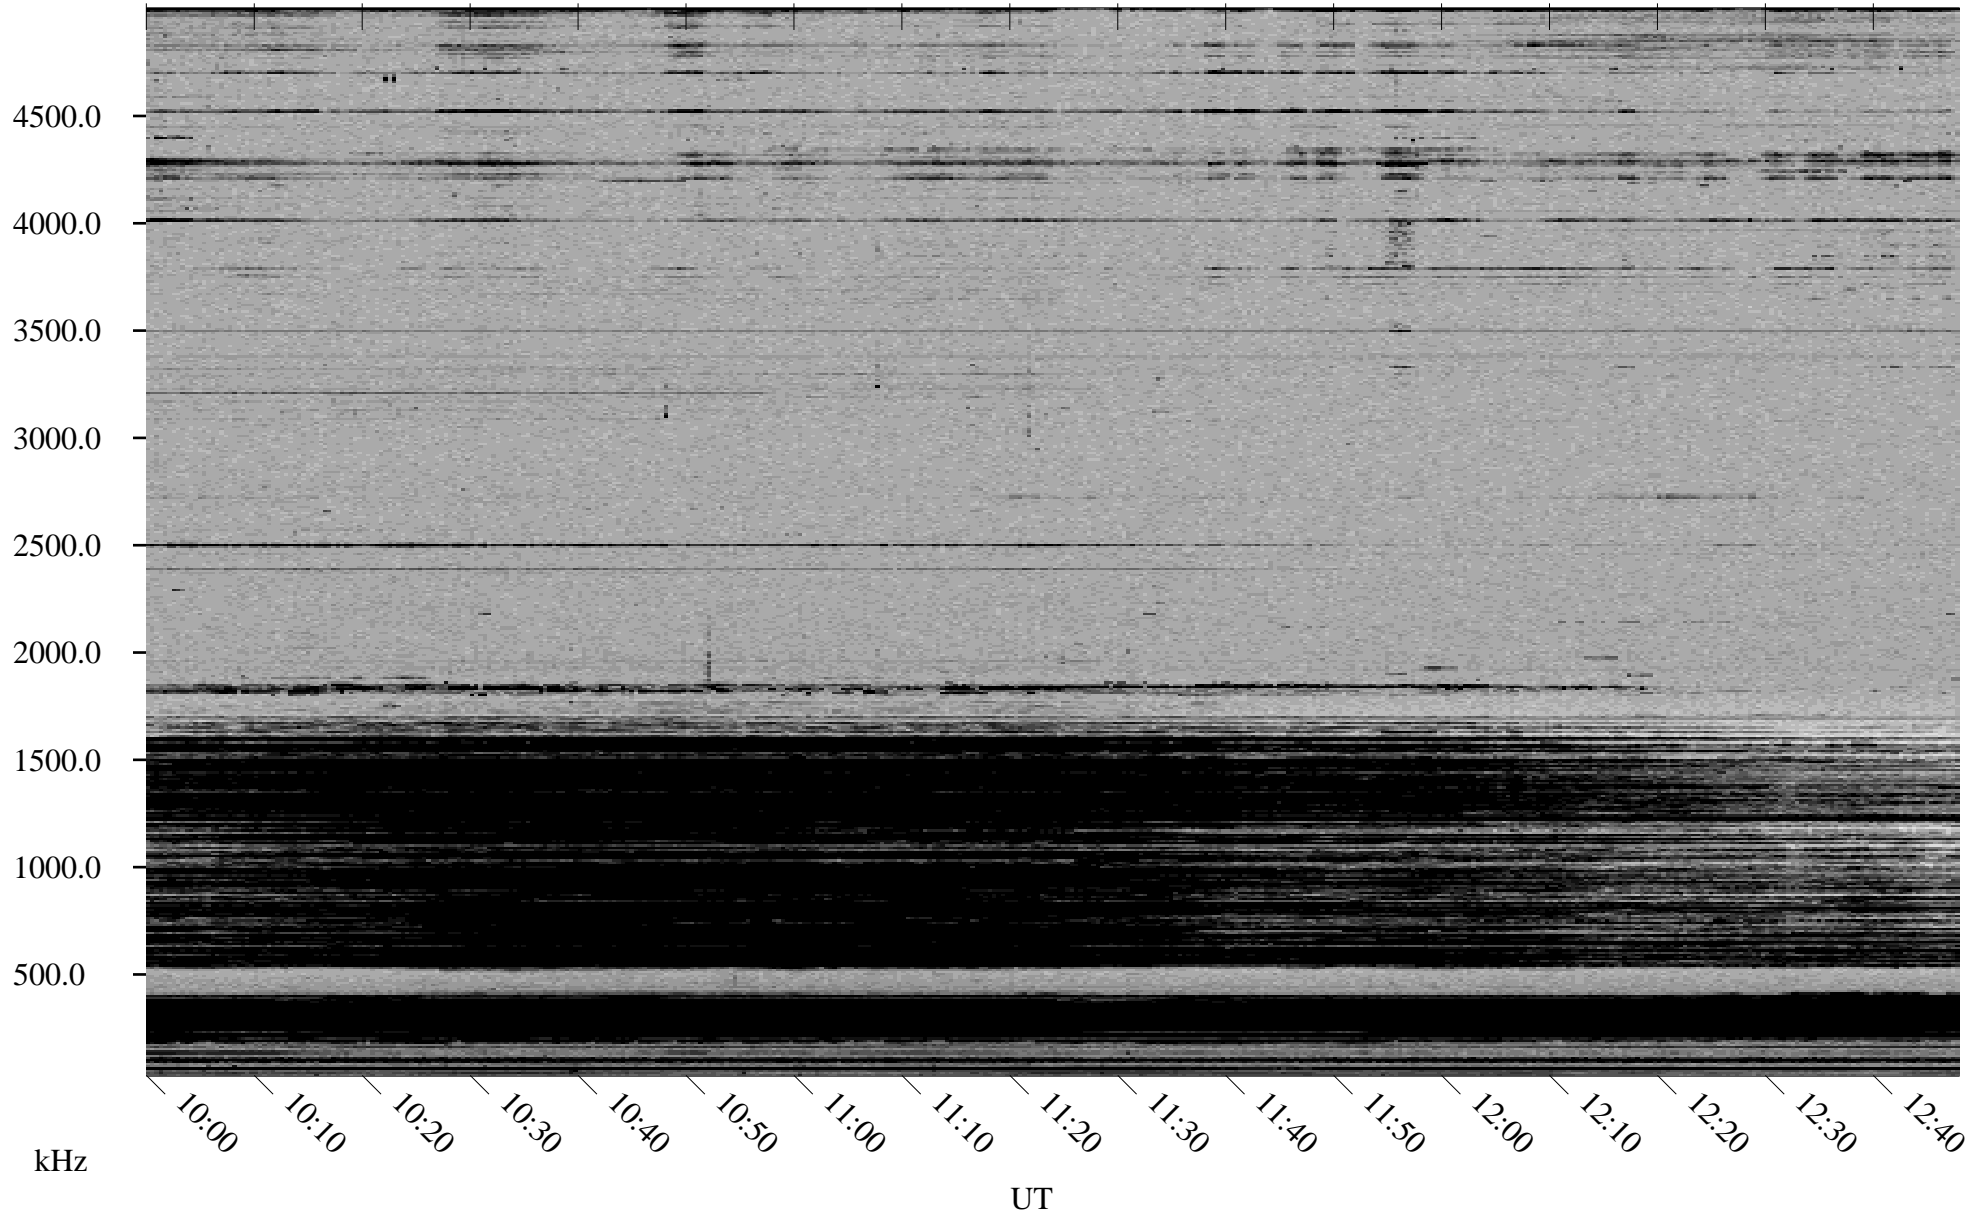

12/04/1998 Churchill, Manitoba

Linear Scale Black = 161 White = 15

ch98338l.r00m max_12

Page 1

12/04/1998 Churchill, Manitoba

Linear Scale Black = 161 White = 15

ch98338l.r00m max_12

Page 2

12/05/1998 Churchill, Manitoba

Linear Scale Black = 161 White = 15

ch98338l.r00m max_12

Page 3

12/05/1998 Churchill, Manitoba

Linear Scale Black = 161 White = 15

ch98338l.r00m max_12

Page 4

12/05/1998 Churchill, Manitoba

Linear Scale Black = 161 White = 15

ch98338l.r00m max_12

Page 5

12/05/1998 Churchill, Manitoba

Linear Scale Black = 161 White = 15

ch98338l.r00m max_12

Page 6

12/05/1998 Churchill, Manitoba

Linear Scale Black = 161 White = 15

ch98338l.r00m max_12

Page 7

12/05/1998 Churchill, Manitoba

Linear Scale Black = 161 White = 15

ch98338l.r00m max_12