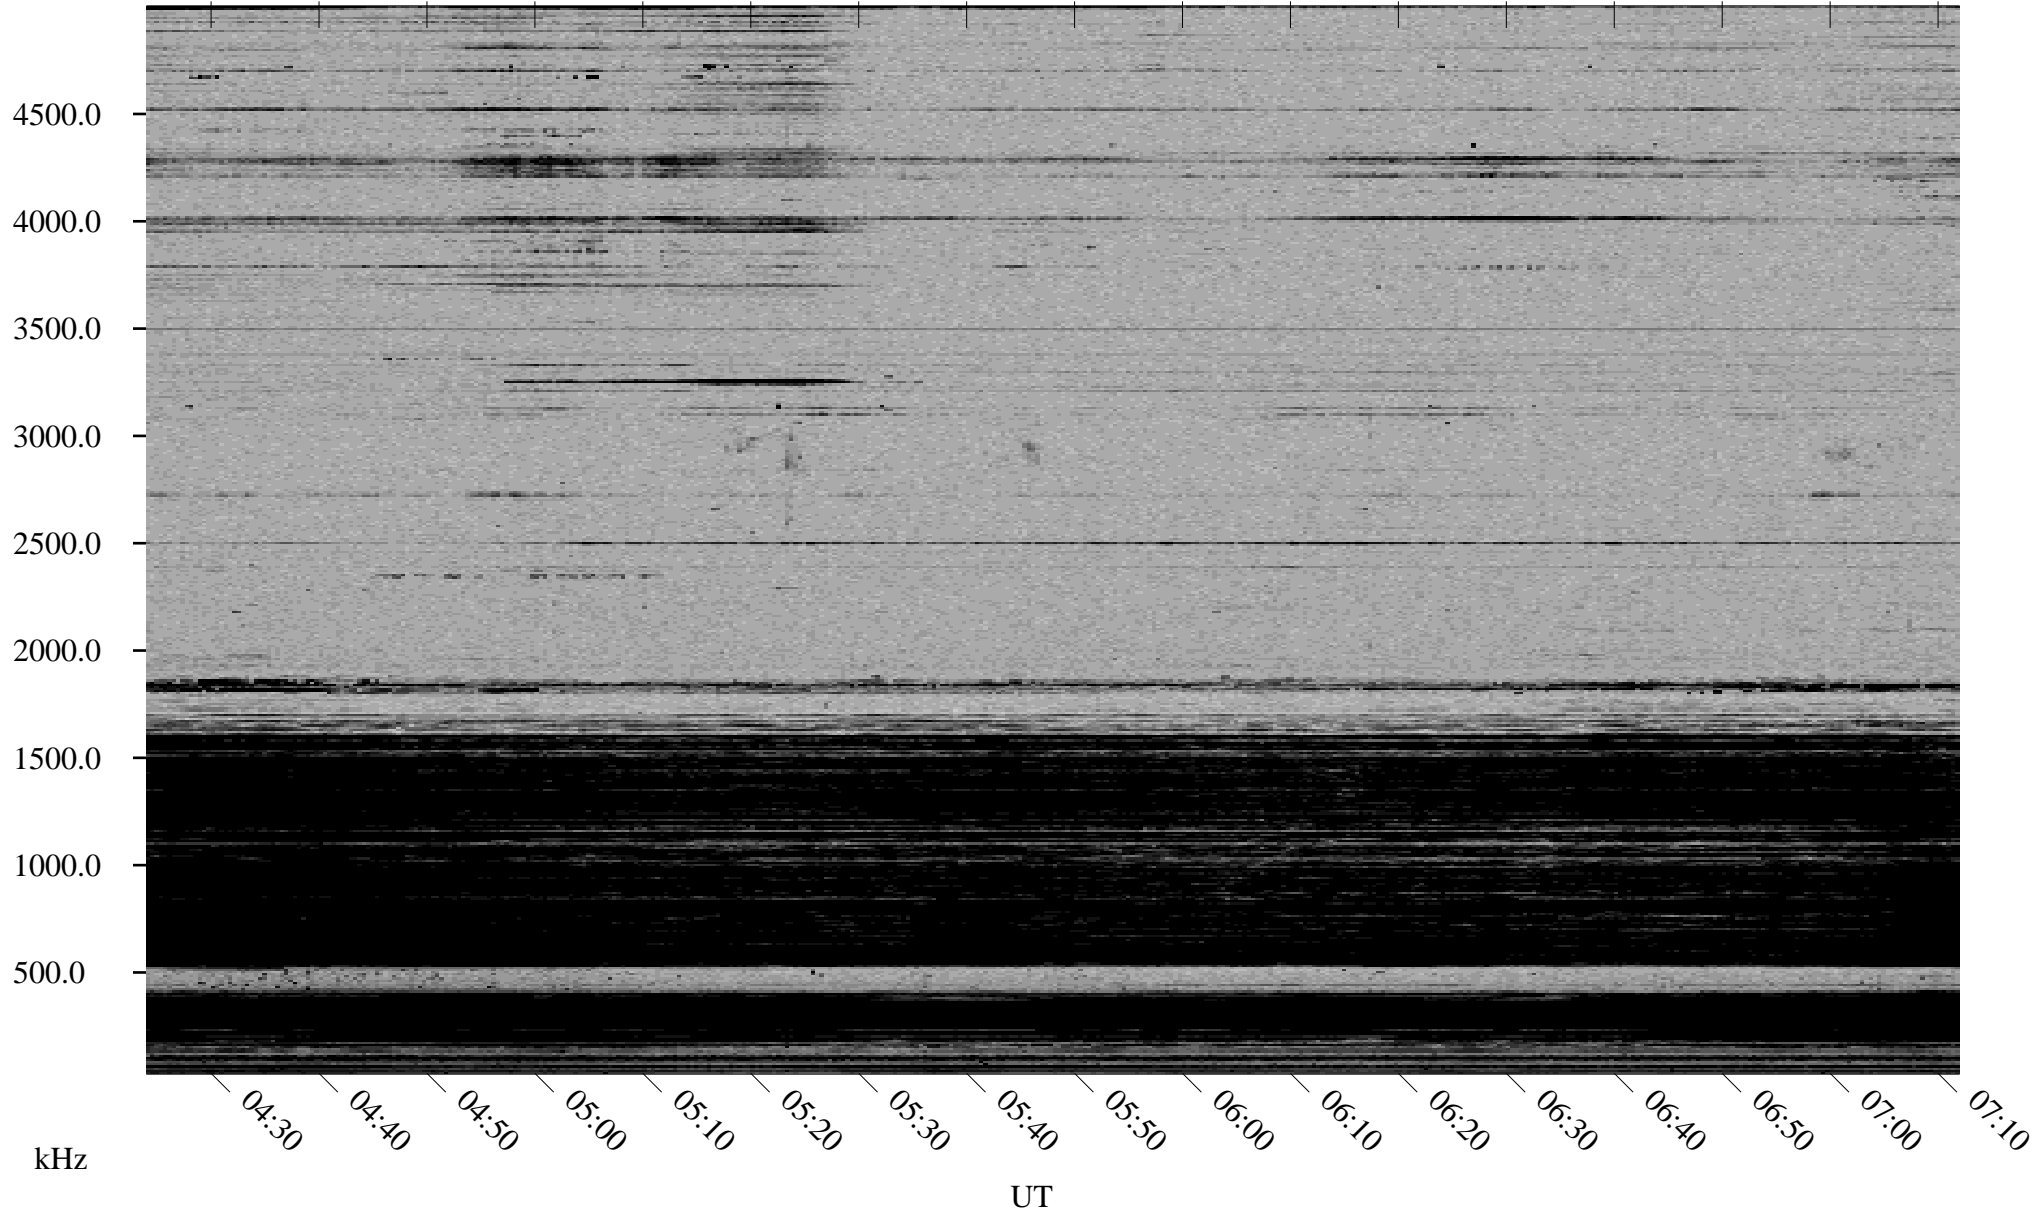

12/04/1998 Churchill, Manitoba

Linear Scale Black = 161 White = 15

ch98338l.r00m max_12

Page 1

12/04/1998 Churchill, Manitoba

Linear Scale Black = 161 White = 15

ch98338l.r00m max_12

Page 2

12/05/1998 Churchill, Manitoba

Linear Scale Black = 161 White = 15

ch98338l.r00m max_12

Page 3

12/05/1998 Churchill, Manitoba

Linear Scale Black = 161 White = 15

ch98338l.r00m max_12

Page 4

12/05/1998 Churchill, Manitoba

Linear Scale Black = 161 White = 15

ch98338l.r00m max_12

Page 5

12/05/1998 Churchill, Manitoba

Linear Scale Black = 161 White = 15

ch98338l.r00m max_12

Page 6

12/05/1998 Churchill, Manitoba

Linear Scale Black = 161 White = 15

ch98338l.r00m max_12

Page 7

12/05/1998 Churchill, Manitoba

Linear Scale Black = 161 White = 15

ch98338l.r00m max_12