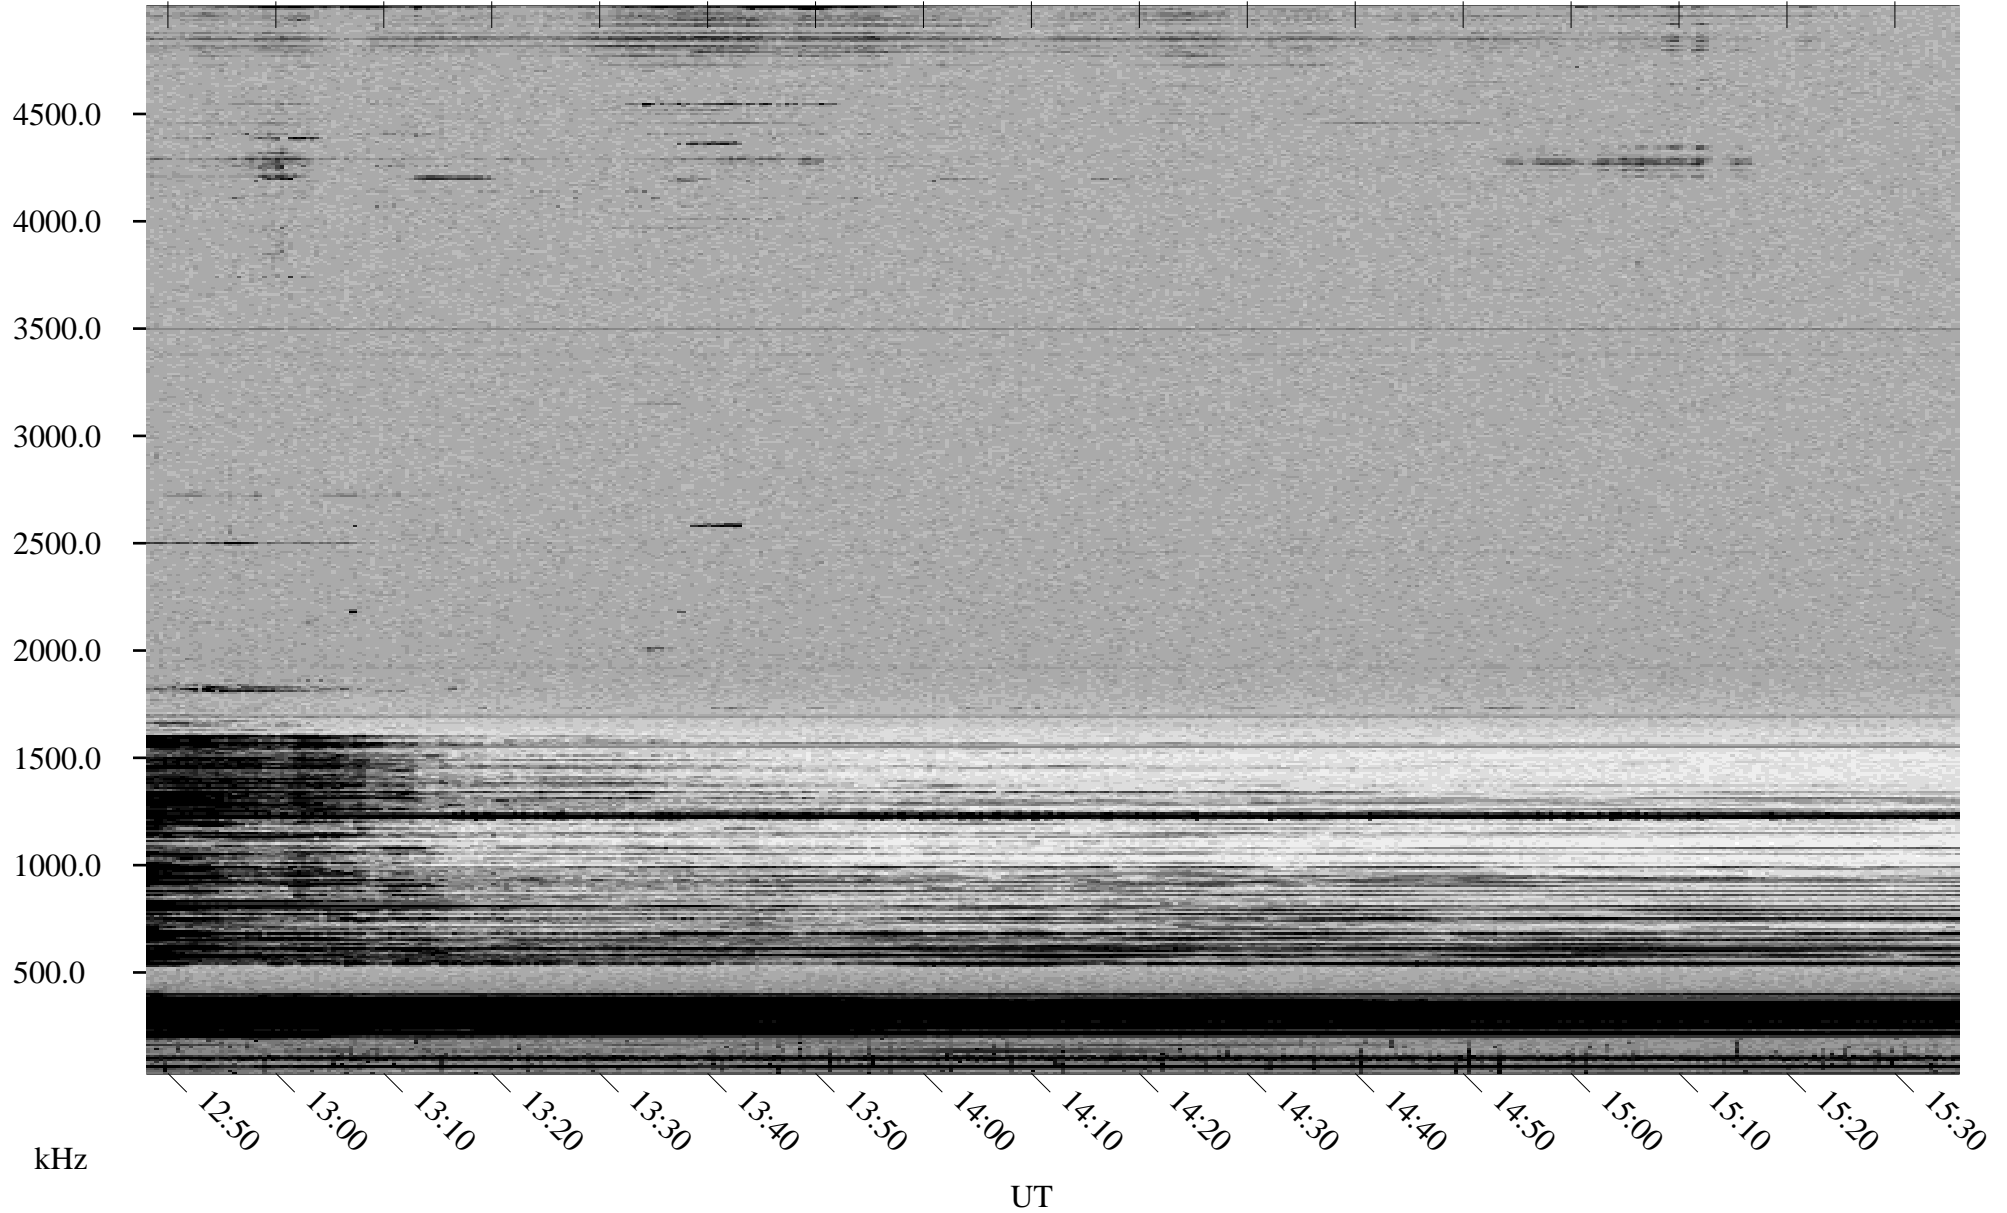

# 12/06/1998 Churchill, Manitoba

Linear Scale    Black = 161    White = 15

ch98339l.r00m max\_12

Page 5

# 12/06/1998 Churchill, Manitoba

Linear Scale    Black = 161    White = 15

ch98339l.r00m max\_12

Page 6

# 12/06/1998 Churchill, Manitoba

Linear Scale    Black = 161    White = 15

ch98339l.r00m max\_12

Page 7

# 12/06/1998 Churchill, Manitoba

Linear Scale    Black = 161    White = 15

ch98339l.r00m max\_12