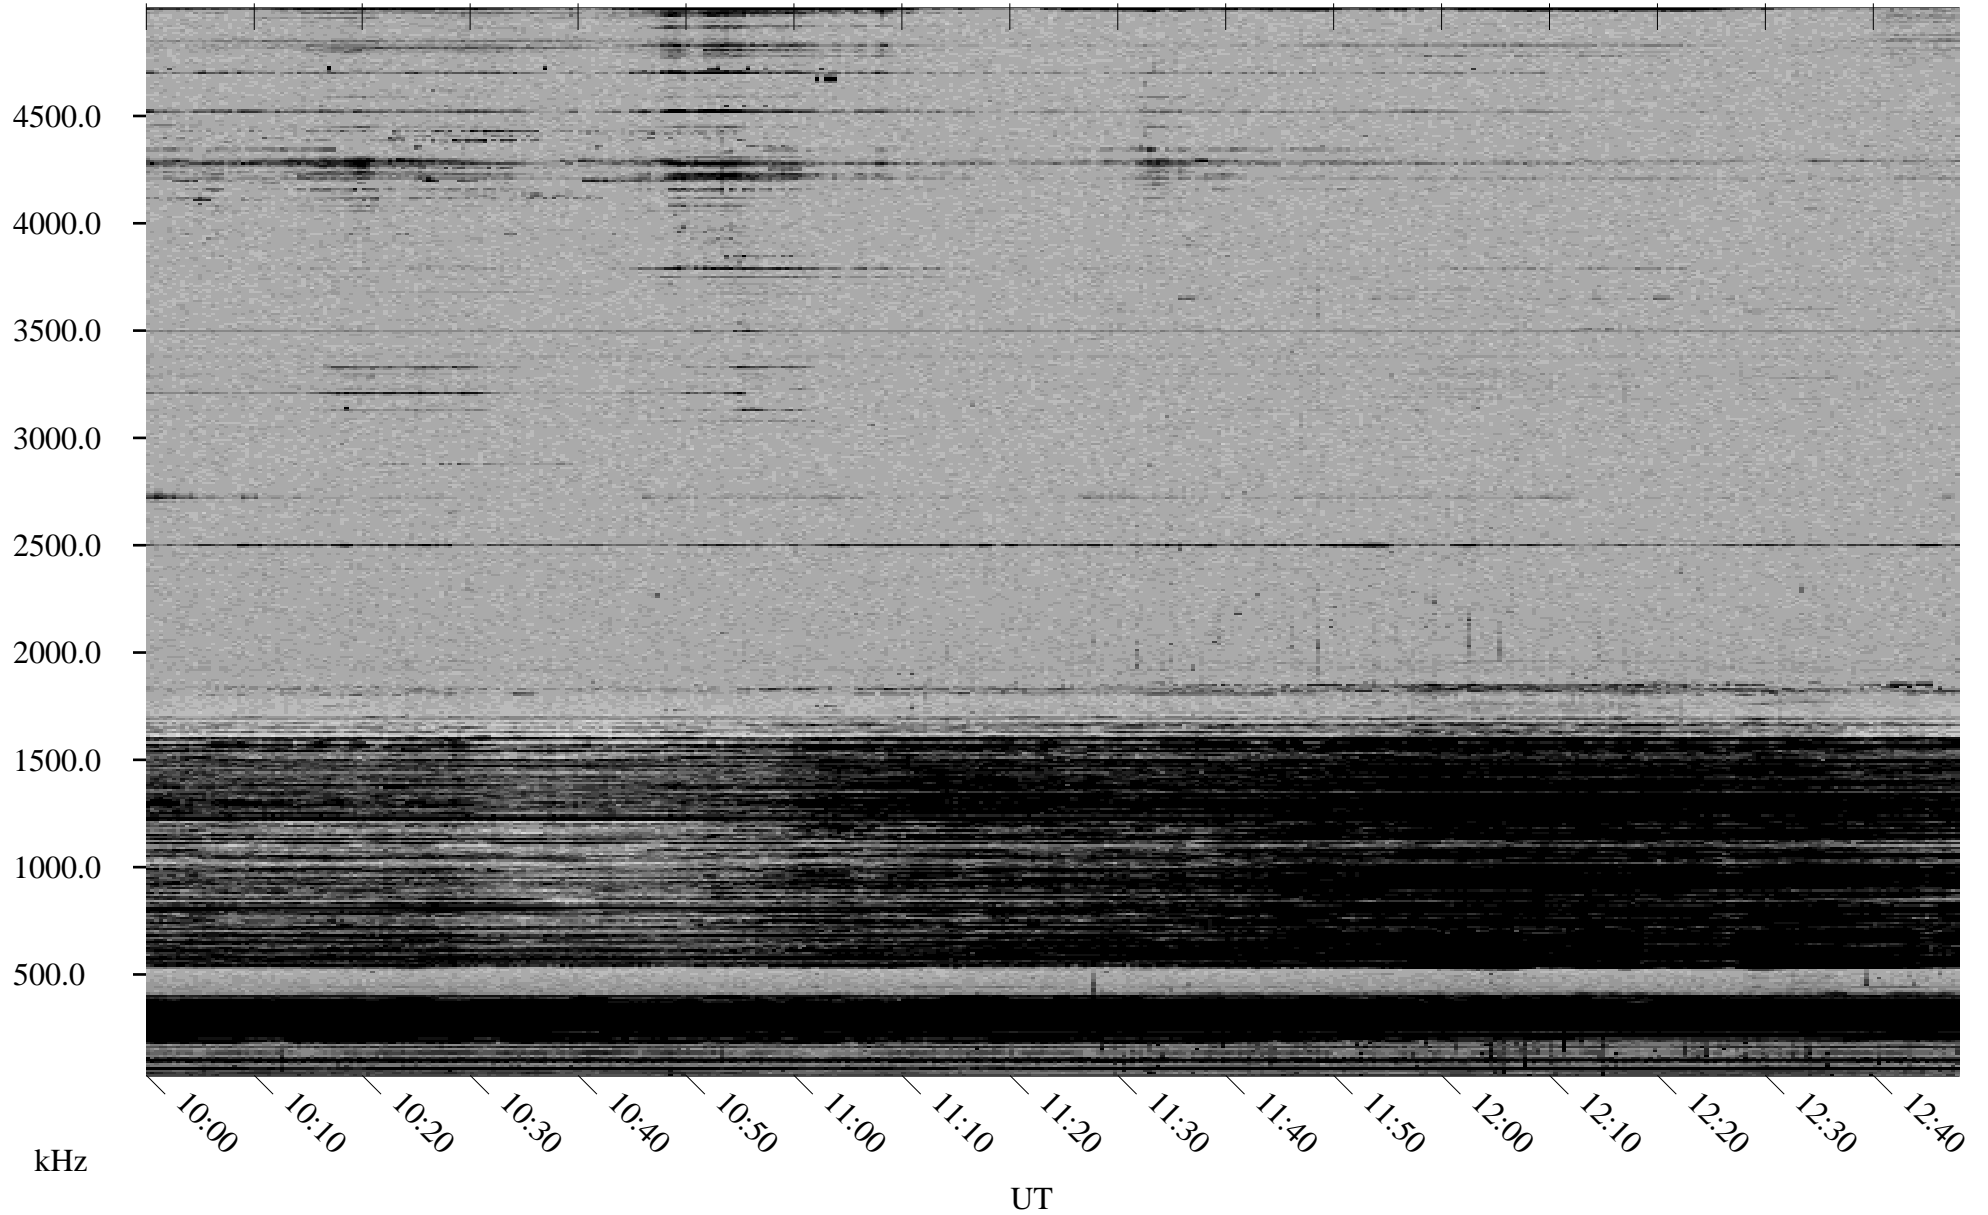

# 12/06/1998 Churchill, Manitoba

Linear Scale    Black = 161    White = 15

ch98339l.r00m max\_12

Page 5

# 12/06/1998 Churchill, Manitoba

Linear Scale    Black = 161    White = 15

ch98339l.r00m max\_12

Page 6

# 12/06/1998 Churchill, Manitoba

Linear Scale    Black = 161    White = 15

ch98339l.r00m max\_12

Page 7

# 12/06/1998 Churchill, Manitoba

Linear Scale    Black = 161    White = 15

ch98339l.r00m max\_12