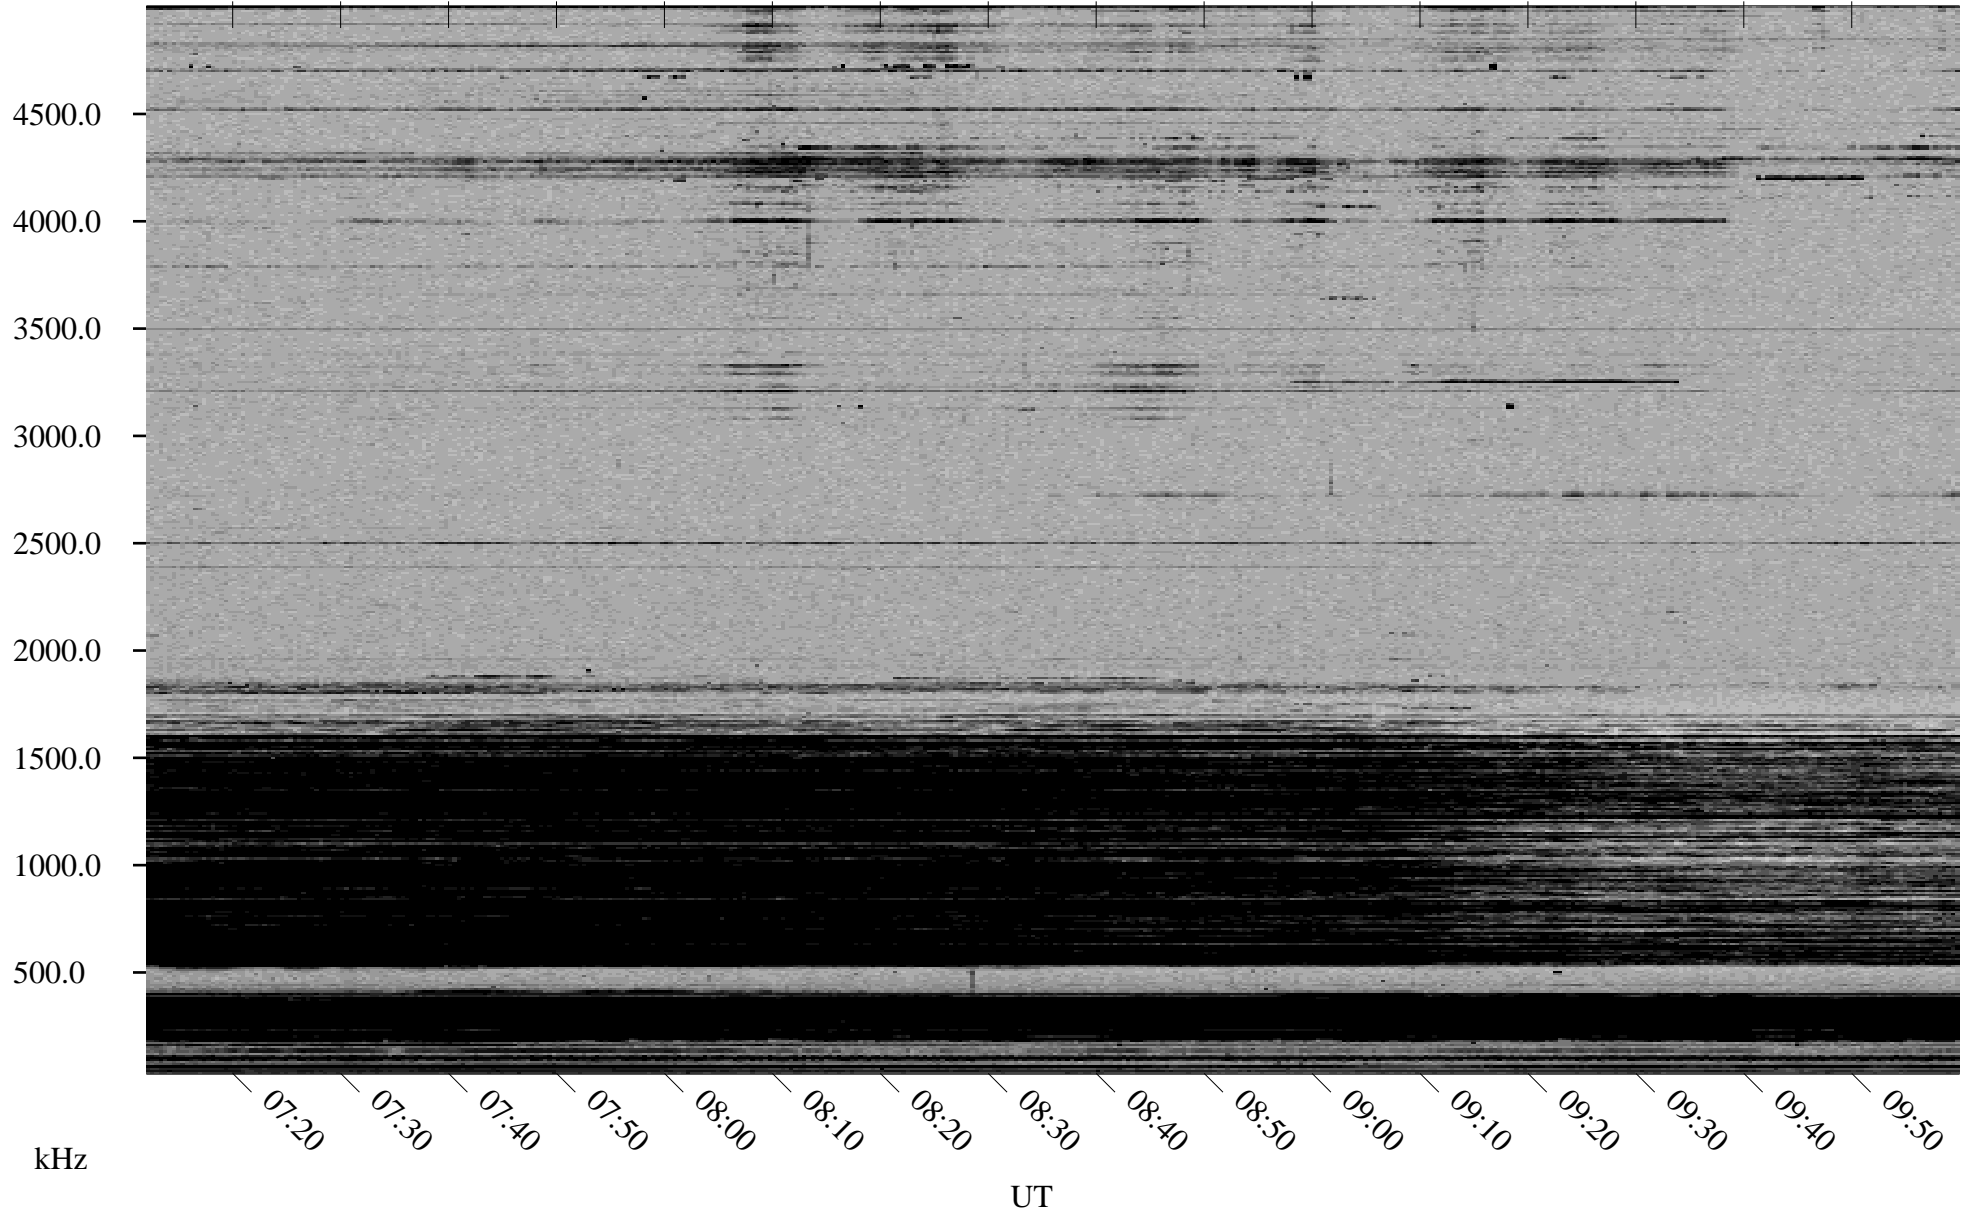

# 12/05/1998 Churchill, Manitoba

Linear Scale    Black = 161    White = 15

ch98339l.r00m max\_12

Page 1

# 12/06/1998 Churchill, Manitoba

Linear Scale    Black = 161    White = 15

ch98339l.r00m max\_12

Page 3

# 12/06/1998 Churchill, Manitoba

Linear Scale    Black = 161    White = 15

ch98339l.r00m max\_12

Page 4

# 12/06/1998 Churchill, Manitoba

Linear Scale    Black = 161    White = 15

ch98339l.r00m max\_12

Page 5