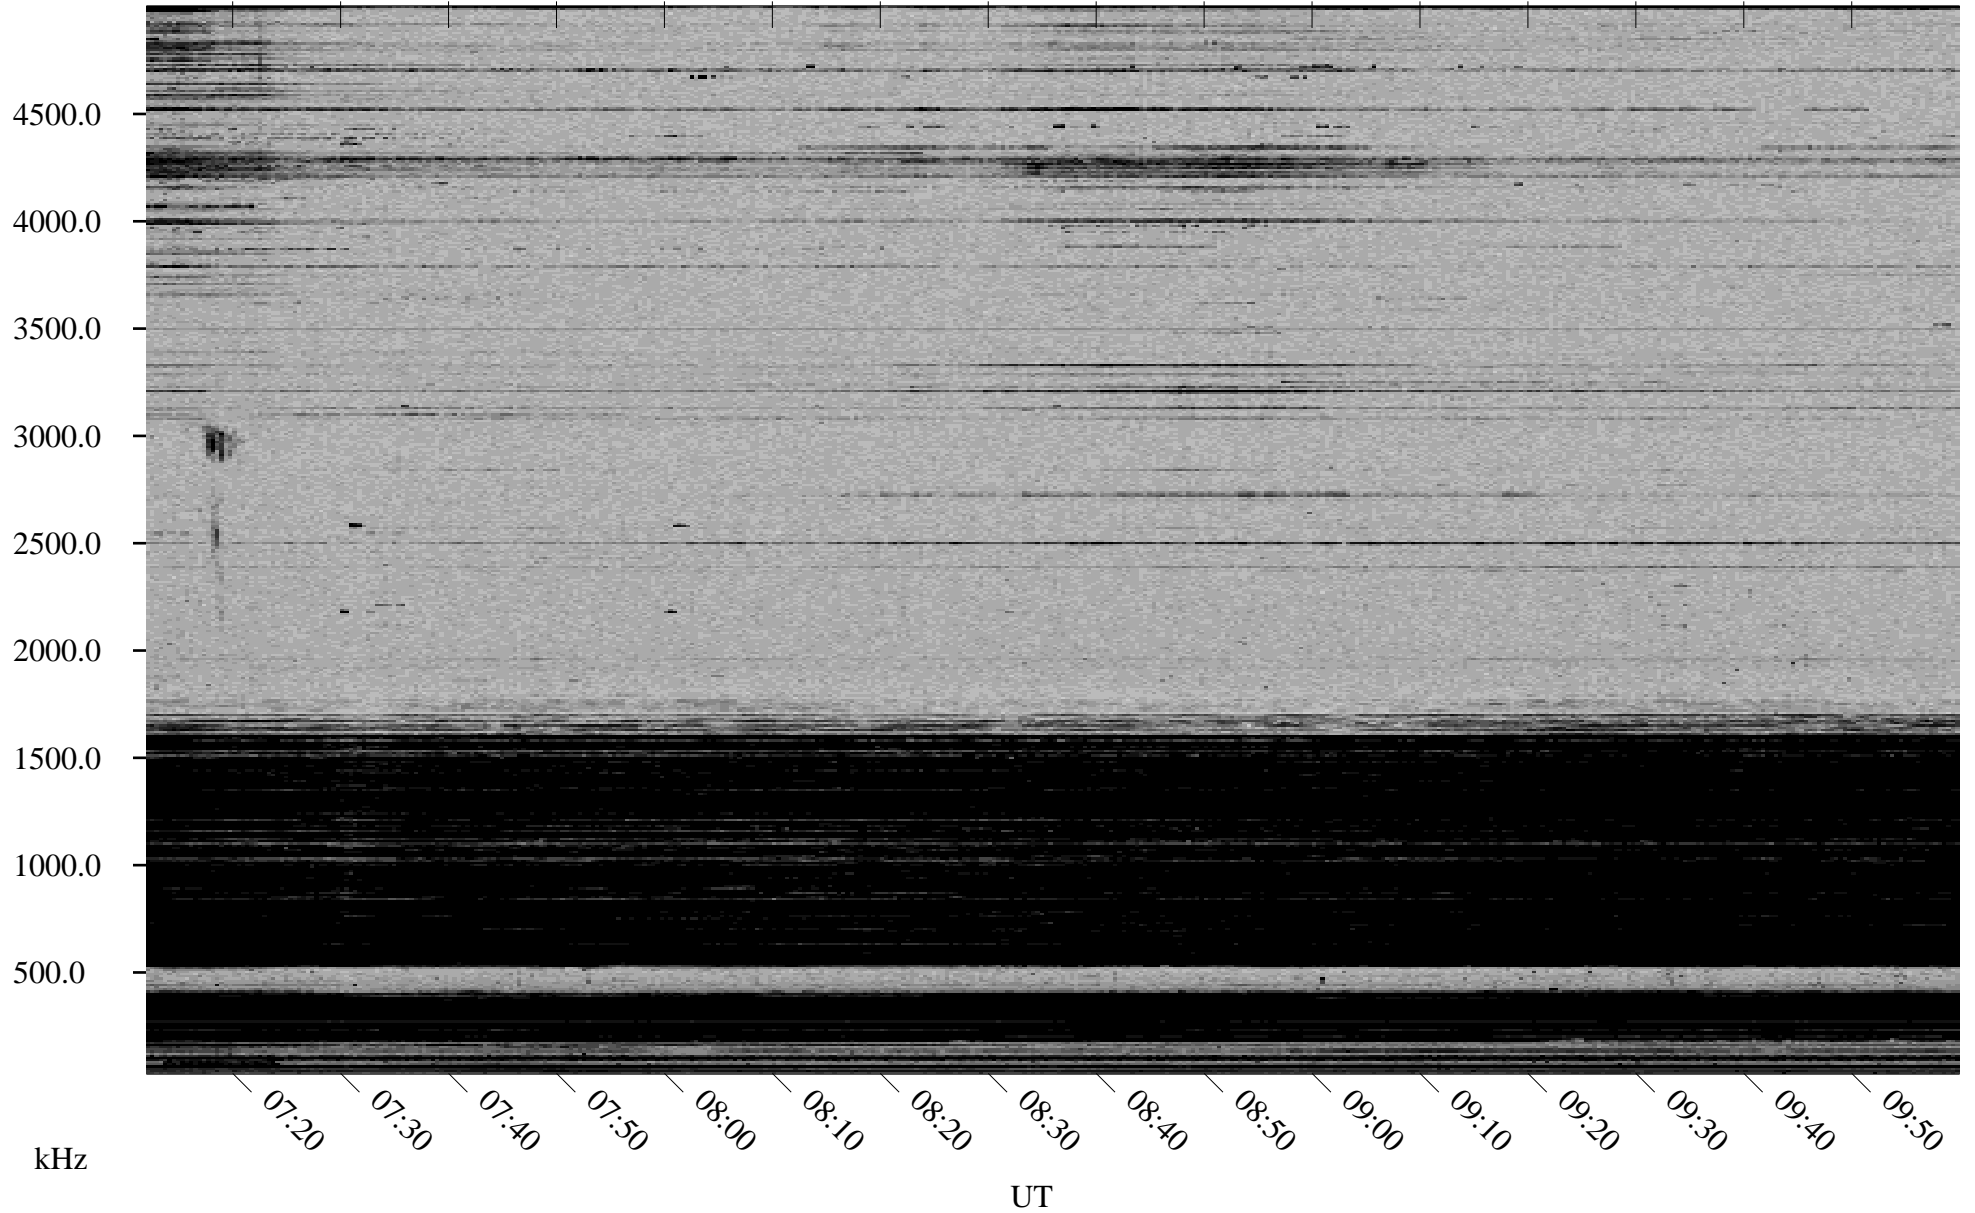

12/06/1998 Churchill, Manitoba

Linear Scale Black = 161 White = 15

ch98340l.r00m max_12

Page 1

12/06/1998 Churchill, Manitoba

Linear Scale Black = 161 White = 15

ch98340l.r00m max_12

Page 2

12/07/1998 Churchill, Manitoba

Linear Scale Black = 161 White = 15

ch98340l.r00m max_12

Page 3

12/07/1998 Churchill, Manitoba

Linear Scale Black = 161 White = 15

ch98340l.r00m max_12

Page 4

12/07/1998 Churchill, Manitoba

Linear Scale Black = 161 White = 15

ch98340l.r00m max_12

Page 5

12/07/1998 Churchill, Manitoba

Linear Scale Black = 161 White = 15

ch98340l.r00m max_12

Page 6

12/07/1998 Churchill, Manitoba

Linear Scale Black = 161 White = 15

ch98340l.r00m max_12

Page 7

12/07/1998 Churchill, Manitoba

Linear Scale Black = 161 White = 15

ch98340l.r00m max_12

Page 8