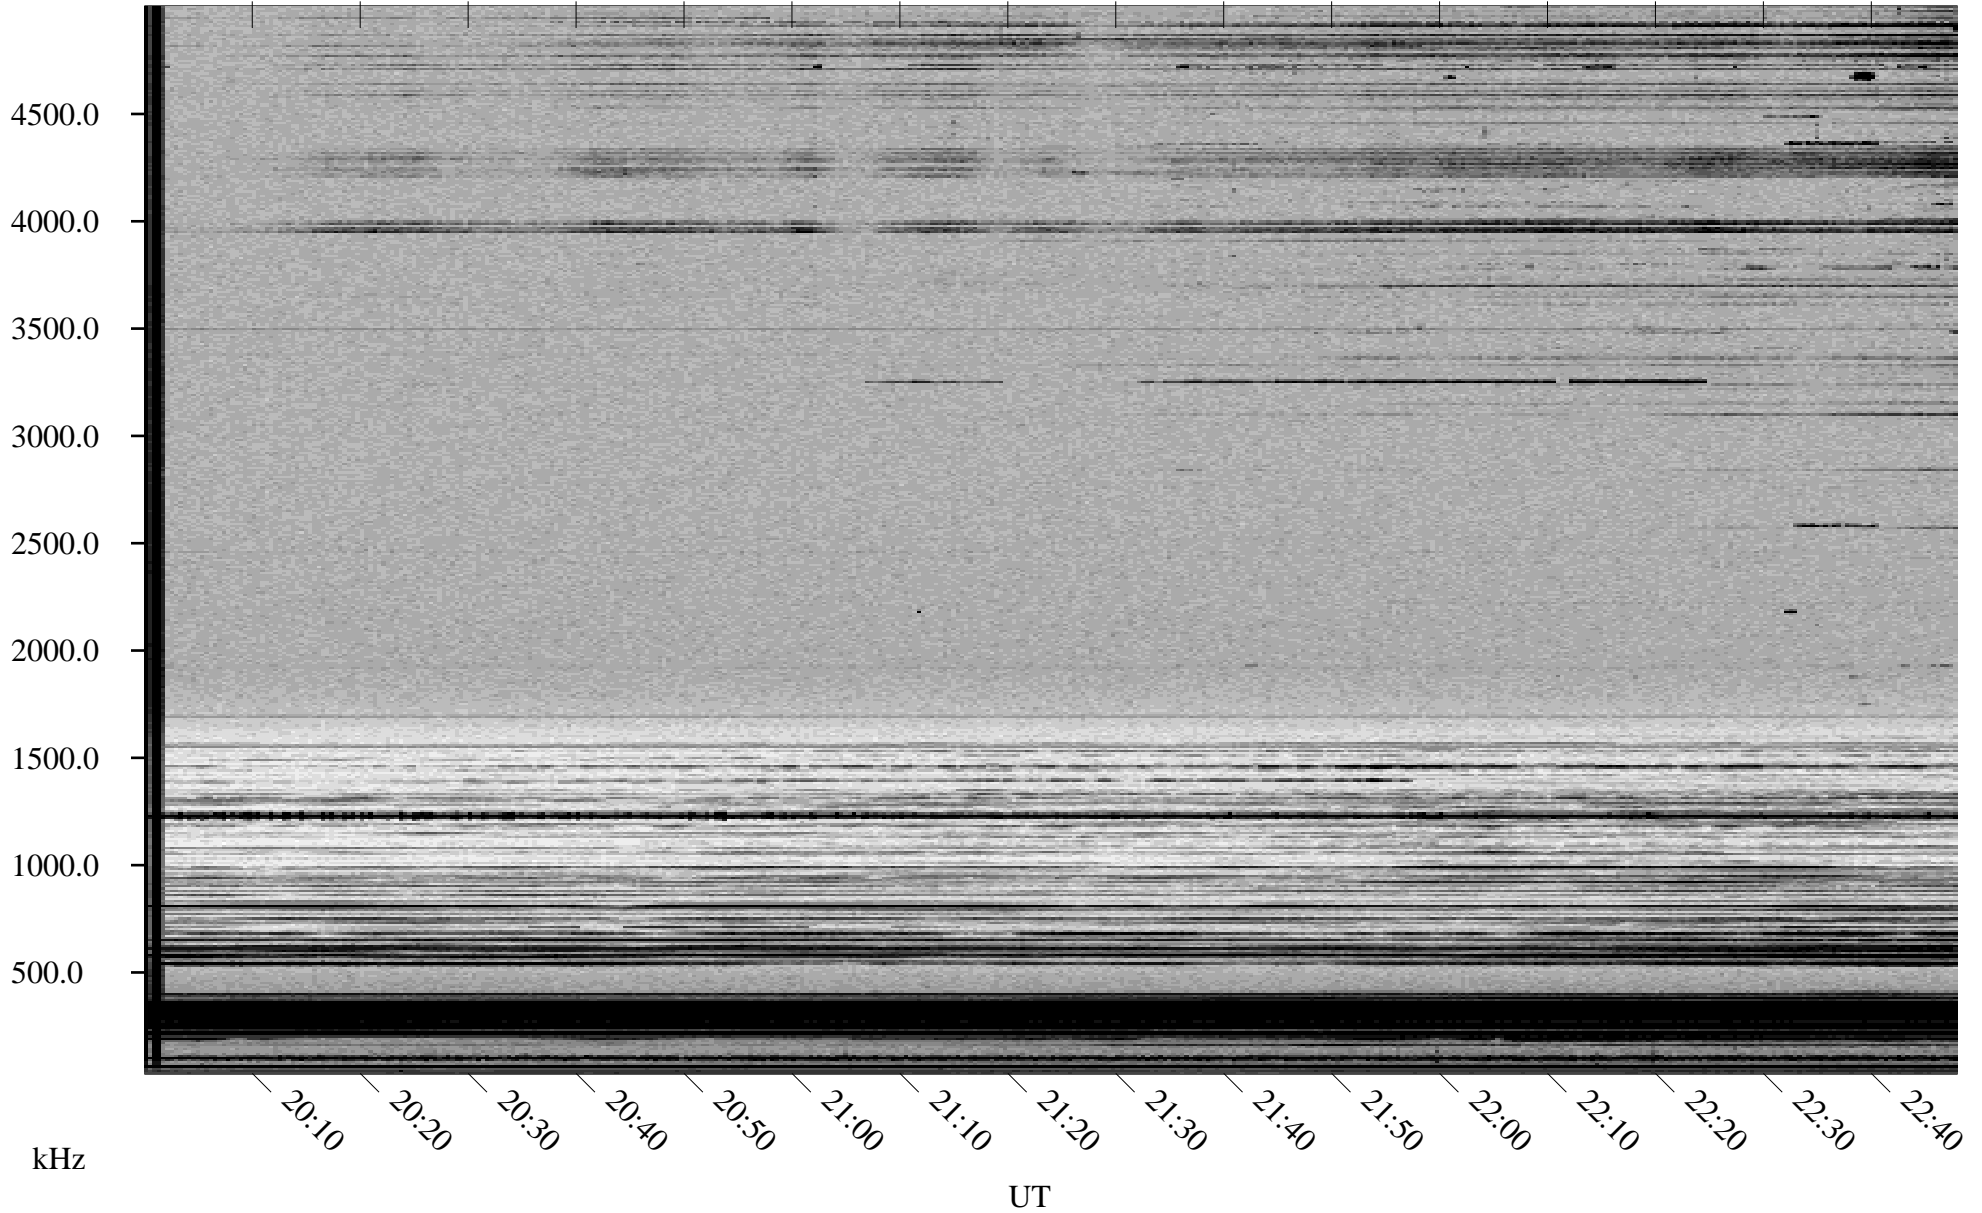

12/06/1998 Churchill, Manitoba

Linear Scale Black = 161 White = 15

ch98340l.r00m max_12

Page 1

12/06/1998 Churchill, Manitoba

Linear Scale Black = 161 White = 15

ch98340l.r00m max_12

Page 2

12/07/1998 Churchill, Manitoba

Linear Scale Black = 161 White = 15

ch98340l.r00m max_12

Page 3

12/07/1998 Churchill, Manitoba

Linear Scale Black = 161 White = 15

ch98340l.r00m max_12

Page 4

12/07/1998 Churchill, Manitoba

Linear Scale Black = 161 White = 15

ch98340l.r00m max_12

Page 5

12/07/1998 Churchill, Manitoba

Linear Scale Black = 161 White = 15

ch98340l.r00m max_12

Page 6

12/07/1998 Churchill, Manitoba

Linear Scale Black = 161 White = 15

ch98340l.r00m max_12

Page 7

12/07/1998 Churchill, Manitoba

Linear Scale Black = 161 White = 15

ch98340l.r00m max_12

Page 8