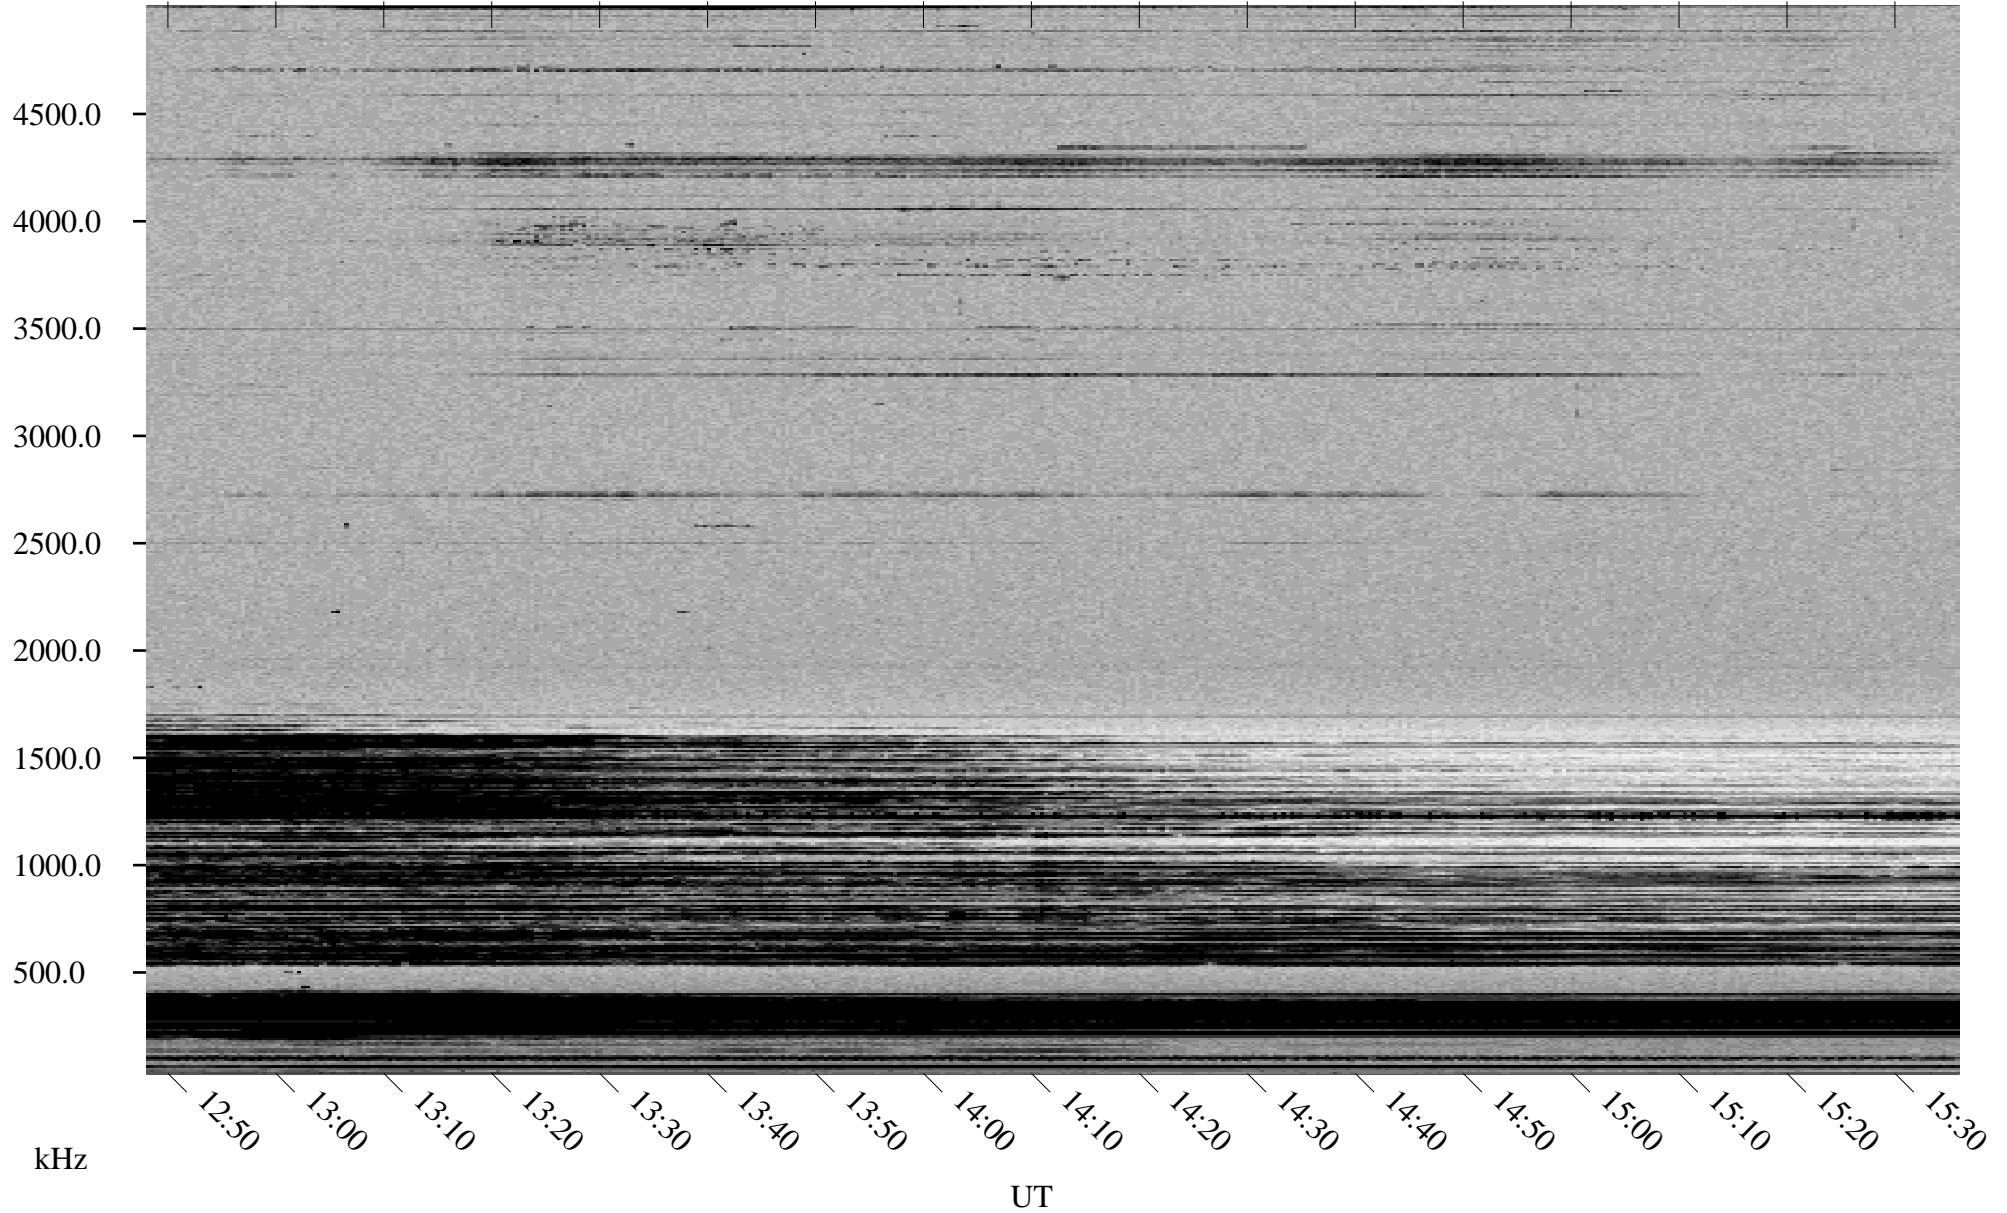

12/06/1998 Churchill, Manitoba

Linear Scale Black = 161 White = 15

ch98340l.r00m max_12

Page 1

12/06/1998 Churchill, Manitoba

Linear Scale Black = 161 White = 15

ch98340l.r00m max_12

Page 2

12/07/1998 Churchill, Manitoba

Linear Scale Black = 161 White = 15

ch98340l.r00m max_12

Page 3

12/07/1998 Churchill, Manitoba

Linear Scale Black = 161 White = 15

ch98340l.r00m max_12

Page 4

12/07/1998 Churchill, Manitoba

Linear Scale Black = 161 White = 15

ch98340l.r00m max_12

Page 5

12/07/1998 Churchill, Manitoba

Linear Scale Black = 161 White = 15

ch98340l.r00m max_12

Page 6

12/07/1998 Churchill, Manitoba

Linear Scale Black = 161 White = 15

ch98340l.r00m max_12

Page 7

12/07/1998 Churchill, Manitoba

Linear Scale Black = 161 White = 15

ch98340l.r00m max_12

Page 8