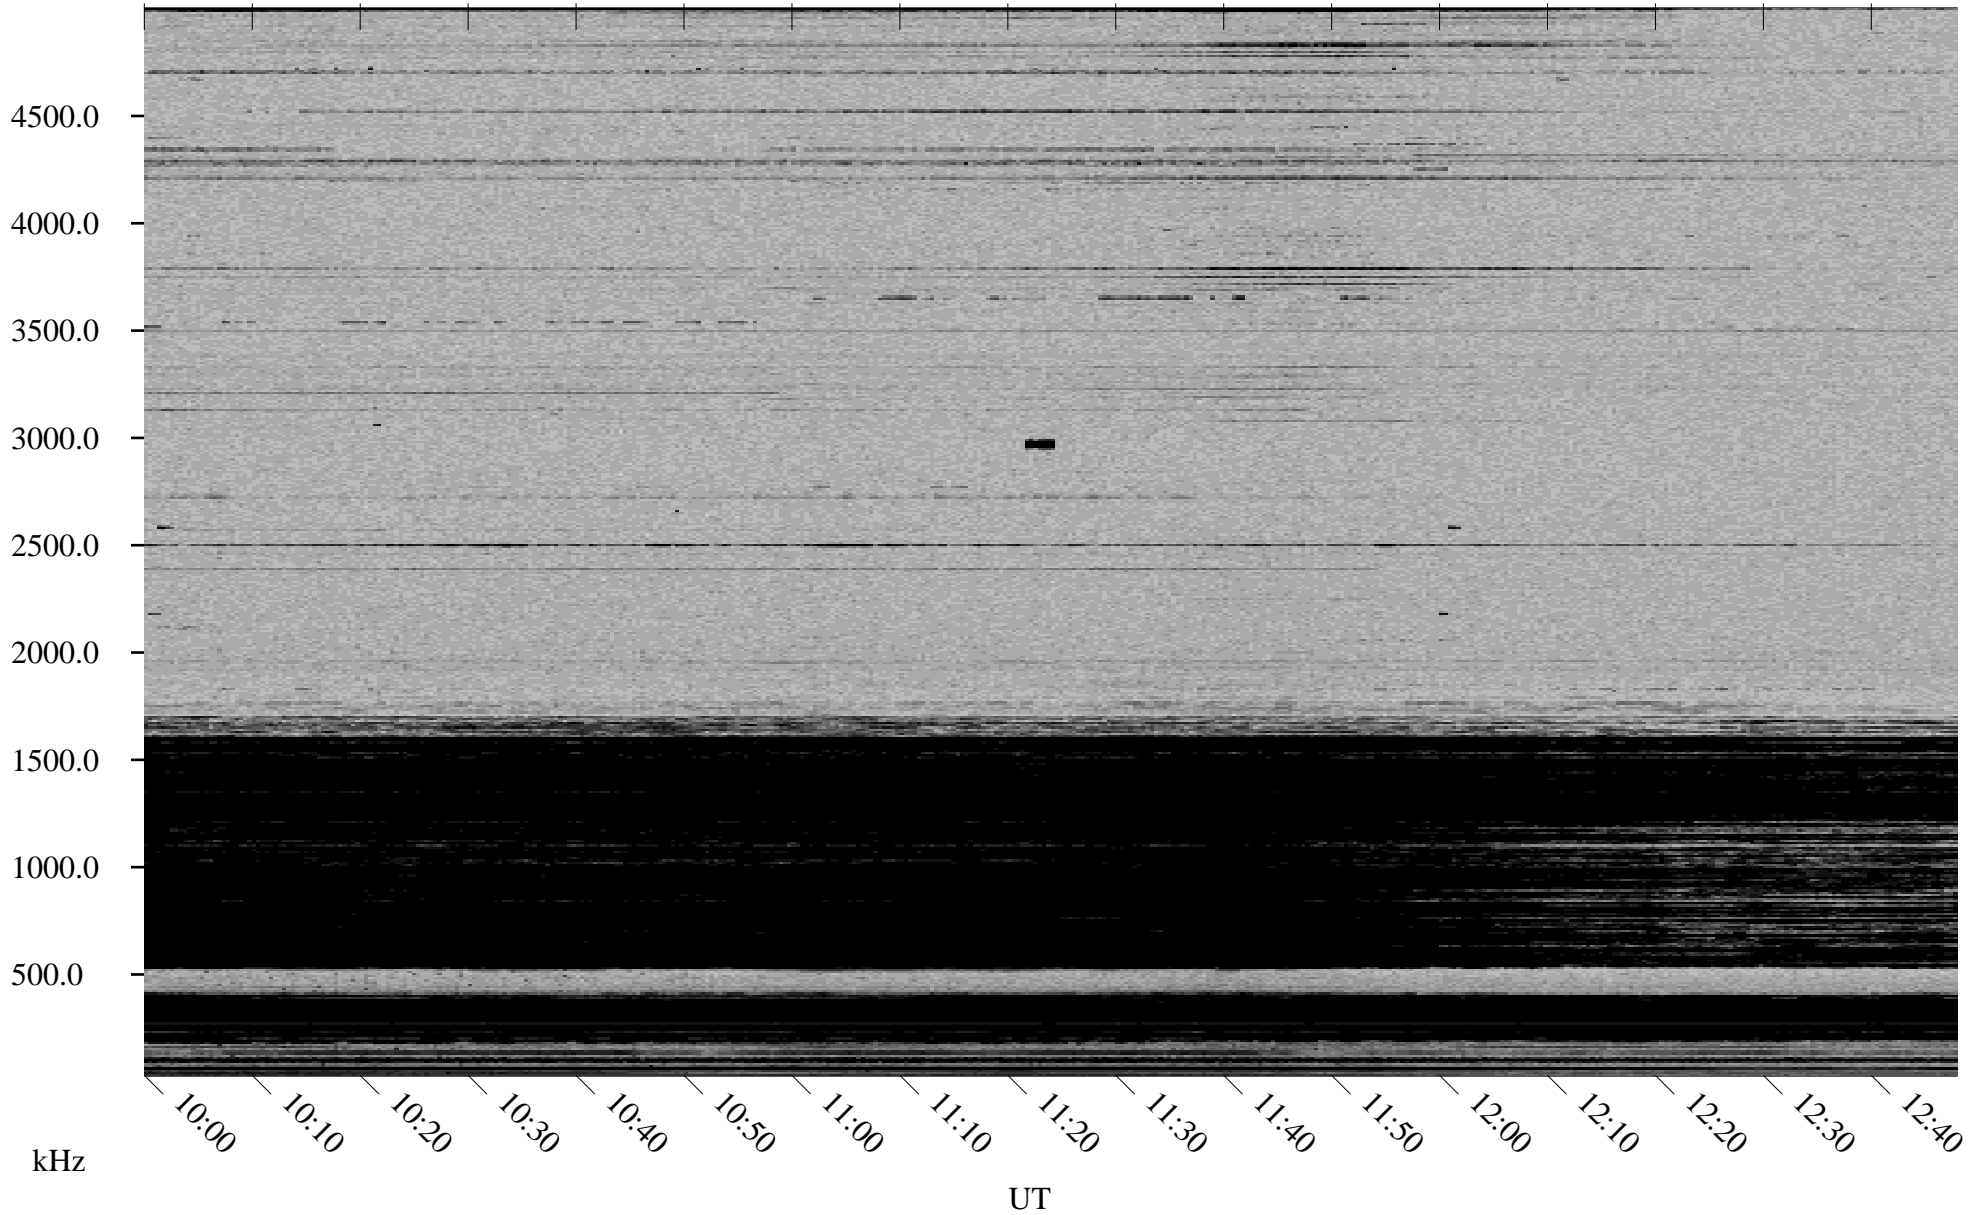

12/06/1998 Churchill, Manitoba

Linear Scale Black = 161 White = 15

ch98340l.r00m max_12

Page 1

12/06/1998 Churchill, Manitoba

Linear Scale Black = 161 White = 15

ch98340l.r00m max_12

Page 2

12/07/1998 Churchill, Manitoba

Linear Scale Black = 161 White = 15

ch98340l.r00m max_12

Page 3

12/07/1998 Churchill, Manitoba

Linear Scale Black = 161 White = 15

ch98340l.r00m max_12

Page 4

12/07/1998 Churchill, Manitoba

Linear Scale Black = 161 White = 15

ch98340l.r00m max_12

Page 5

12/07/1998 Churchill, Manitoba

Linear Scale Black = 161 White = 15

ch98340l.r00m max_12

Page 6

12/07/1998 Churchill, Manitoba

Linear Scale Black = 161 White = 15

ch98340l.r00m max_12

Page 7

12/07/1998 Churchill, Manitoba

Linear Scale Black = 161 White = 15

ch98340l.r00m max_12

Page 8