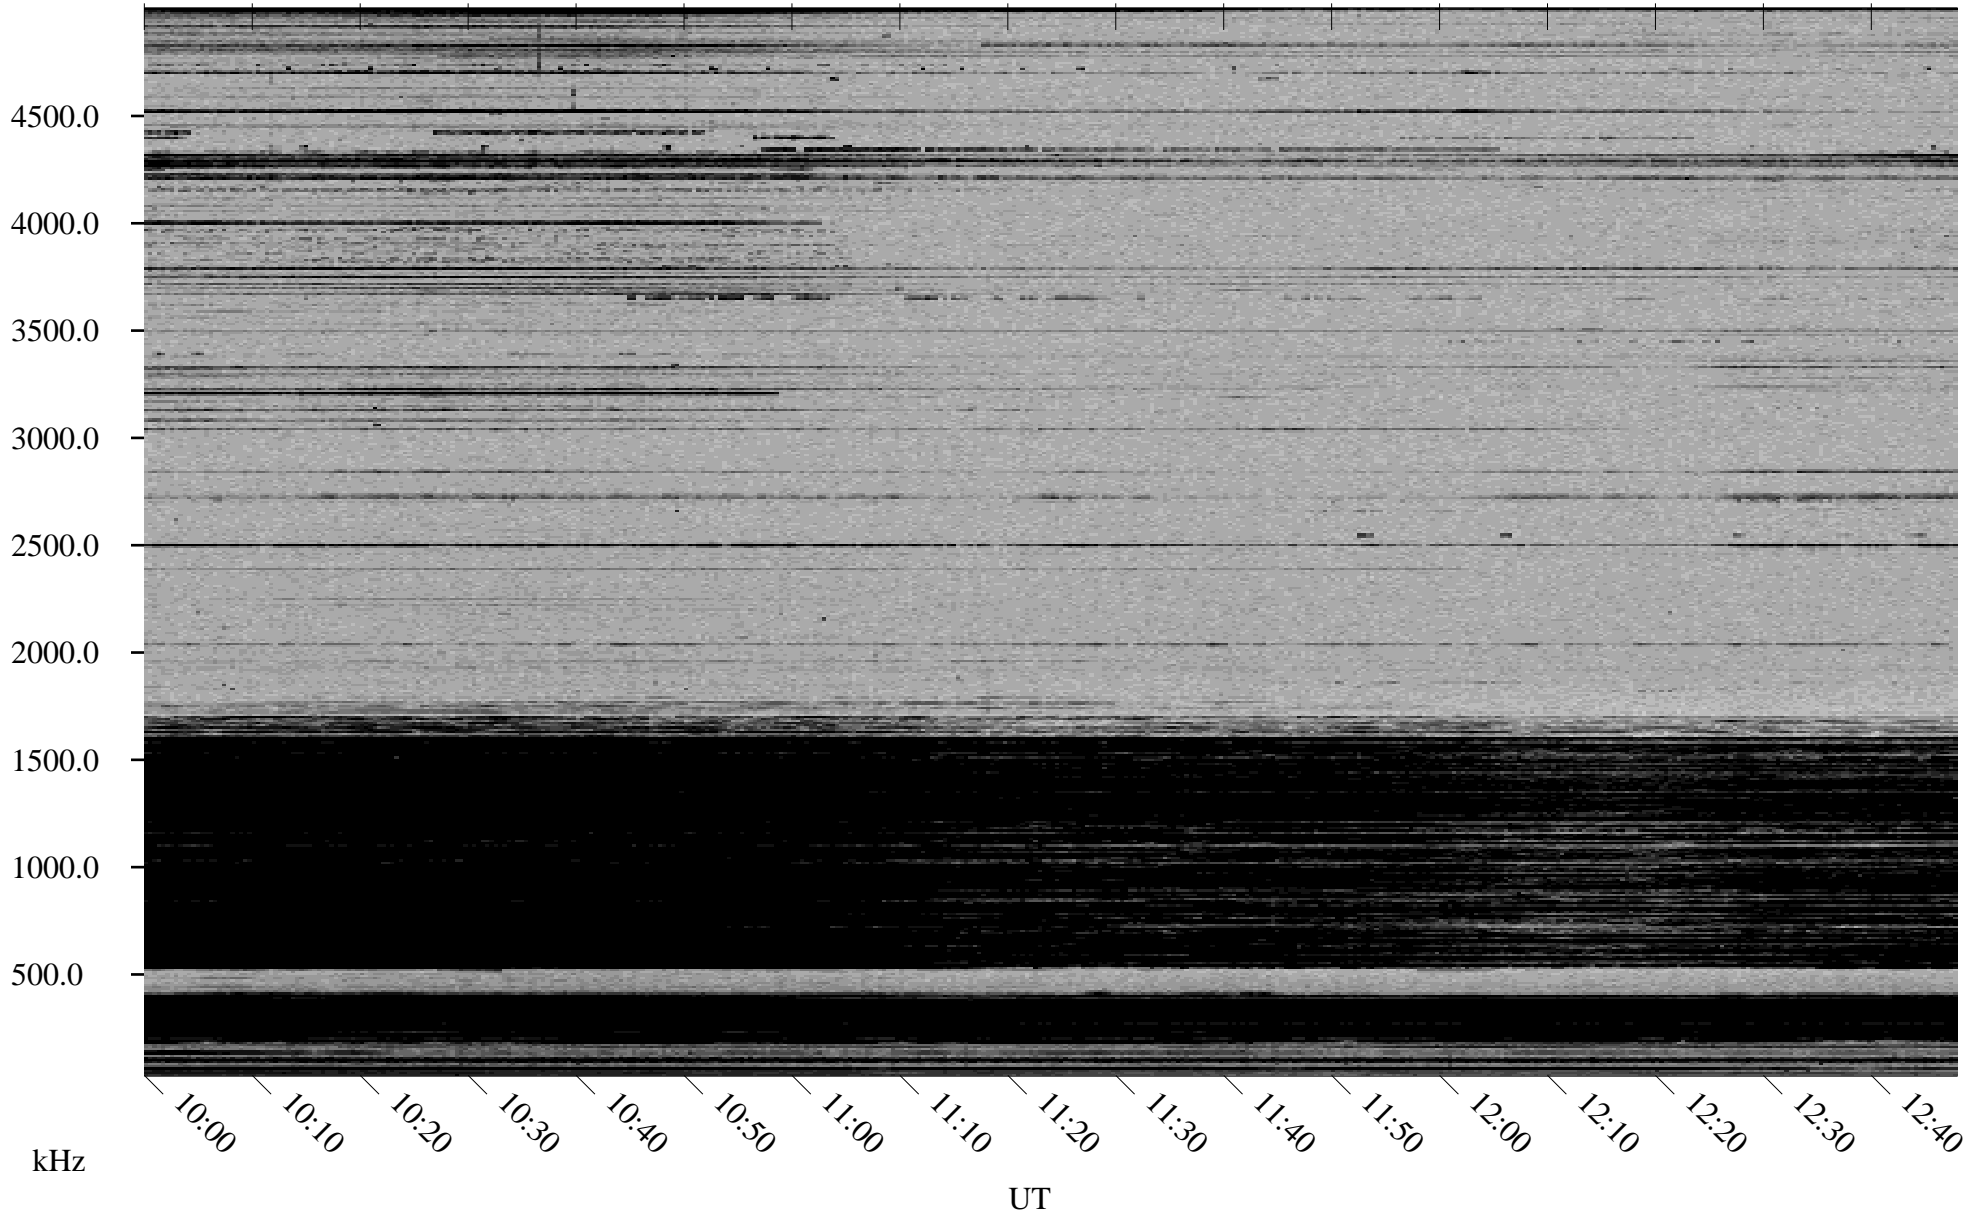

12/07/1998 Churchill, Manitoba

Linear Scale Black = 161 White = 15

ch983411.r00m max_12

Page 1

12/07/1998 Churchill, Manitoba

Linear Scale Black = 161 White = 15

ch983411.r00m max_12

Page 2

12/08/1998 Churchill, Manitoba

Linear Scale Black = 161 White = 15

ch983411.r00m max_12

Page 3

12/08/1998 Churchill, Manitoba

Linear Scale Black = 161 White = 15

ch983411.r00m max_12

Page 4

12/08/1998 Churchill, Manitoba

Linear Scale Black = 161 White = 15

ch983411.r00m max_12

Page 5

12/08/1998 Churchill, Manitoba

Linear Scale Black = 161 White = 15

ch983411.r00m max_12

Page 6

12/08/1998 Churchill, Manitoba

Linear Scale Black = 161 White = 15

ch983411.r00m max_12

Page 7

12/08/1998 Churchill, Manitoba

Linear Scale Black = 161 White = 15

ch983411.r00m max_12

Page 8