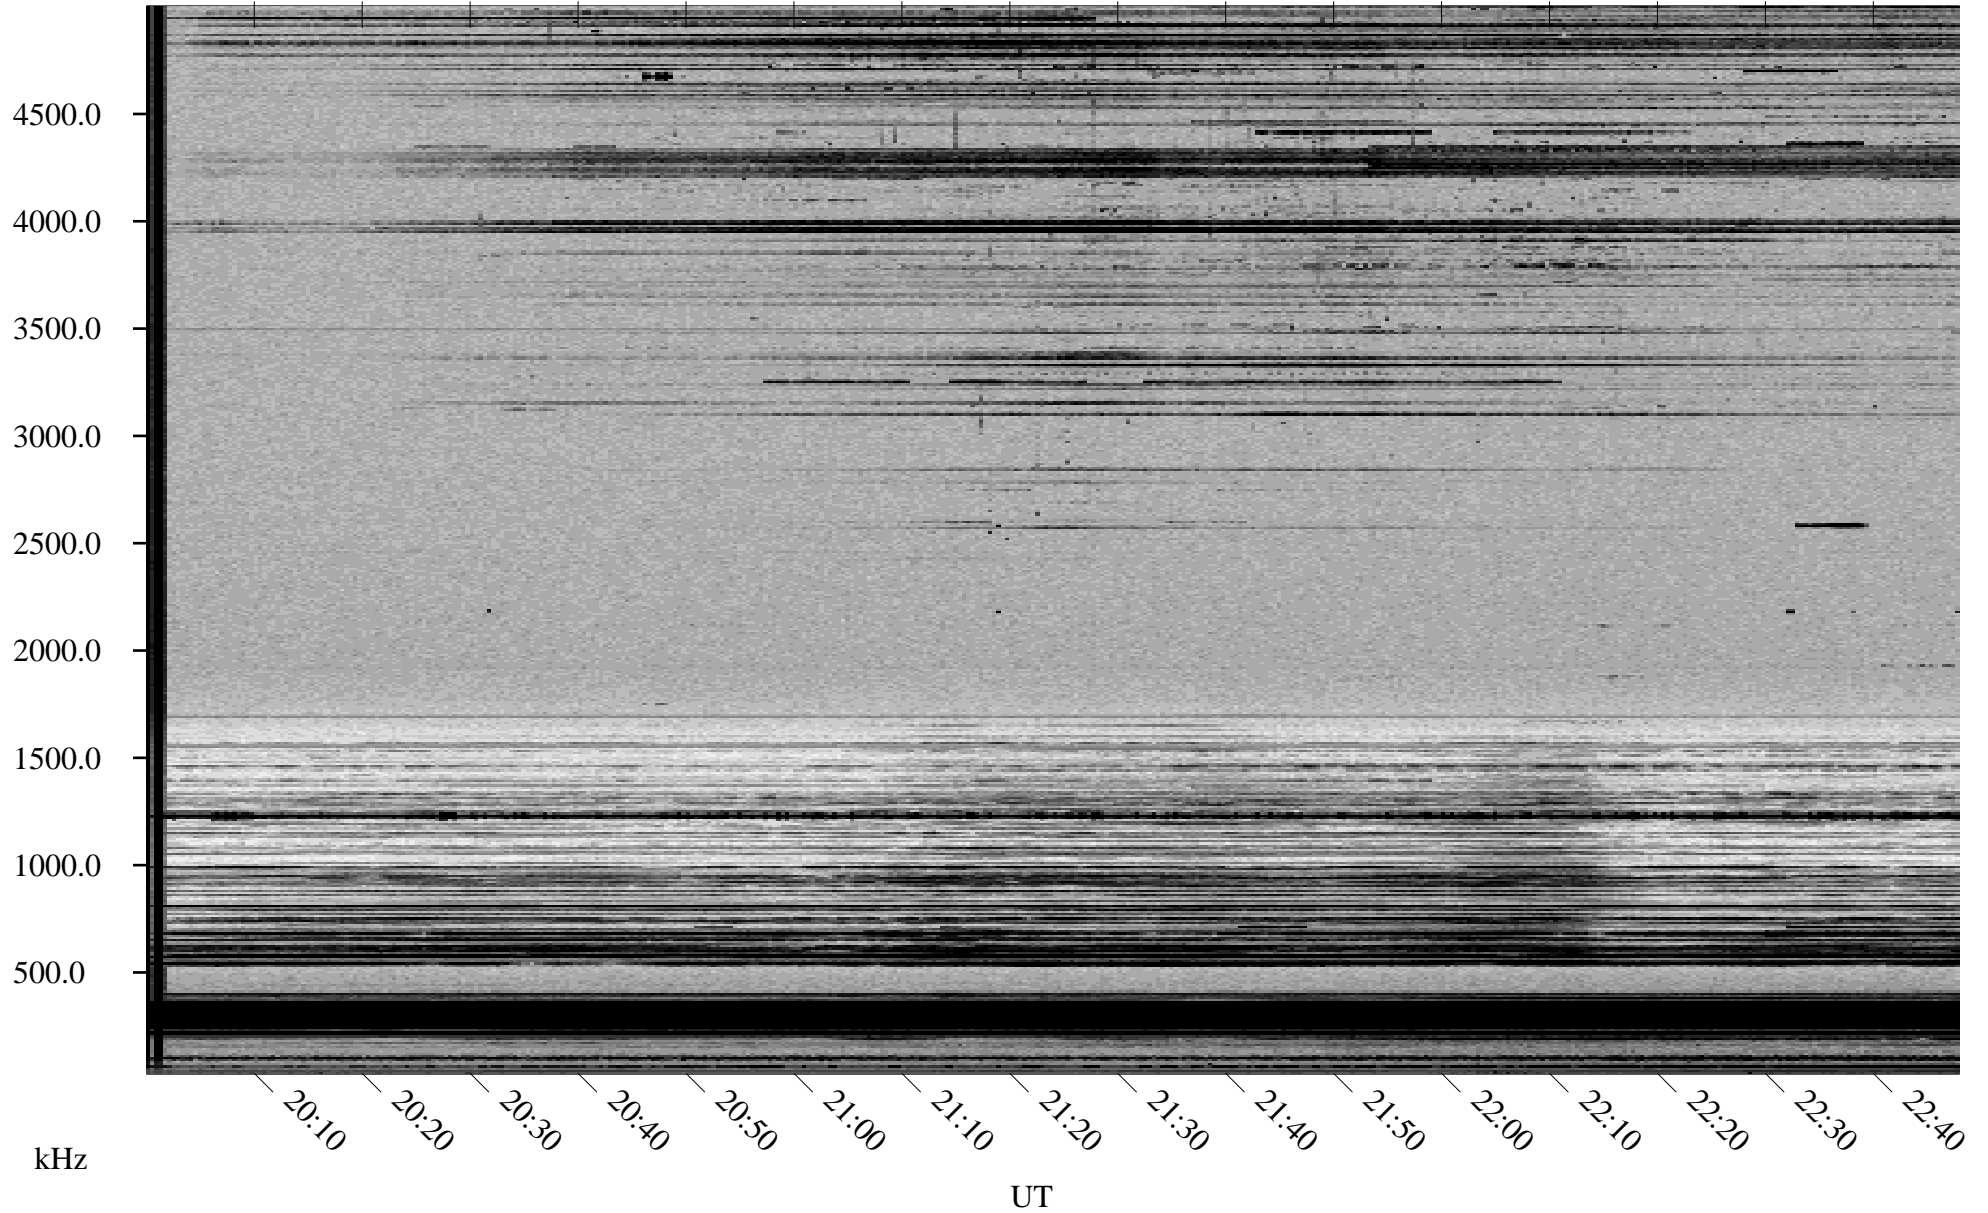

12/07/1998 Churchill, Manitoba

Linear Scale Black = 161 White = 15

ch983411.r00m max_12

Page 1

12/07/1998 Churchill, Manitoba

Linear Scale Black = 161 White = 15

ch983411.r00m max_12

Page 2

12/08/1998 Churchill, Manitoba

Linear Scale Black = 161 White = 15

ch983411.r00m max_12

Page 3

12/08/1998 Churchill, Manitoba

Linear Scale Black = 161 White = 15

ch983411.r00m max_12

Page 4

12/08/1998 Churchill, Manitoba

Linear Scale Black = 161 White = 15

ch983411.r00m max_12

Page 5

12/08/1998 Churchill, Manitoba

Linear Scale Black = 161 White = 15

ch983411.r00m max_12

Page 6

12/08/1998 Churchill, Manitoba

Linear Scale Black = 161 White = 15

ch983411.r00m max_12

Page 7

12/08/1998 Churchill, Manitoba

Linear Scale Black = 161 White = 15

ch983411.r00m max_12

Page 8