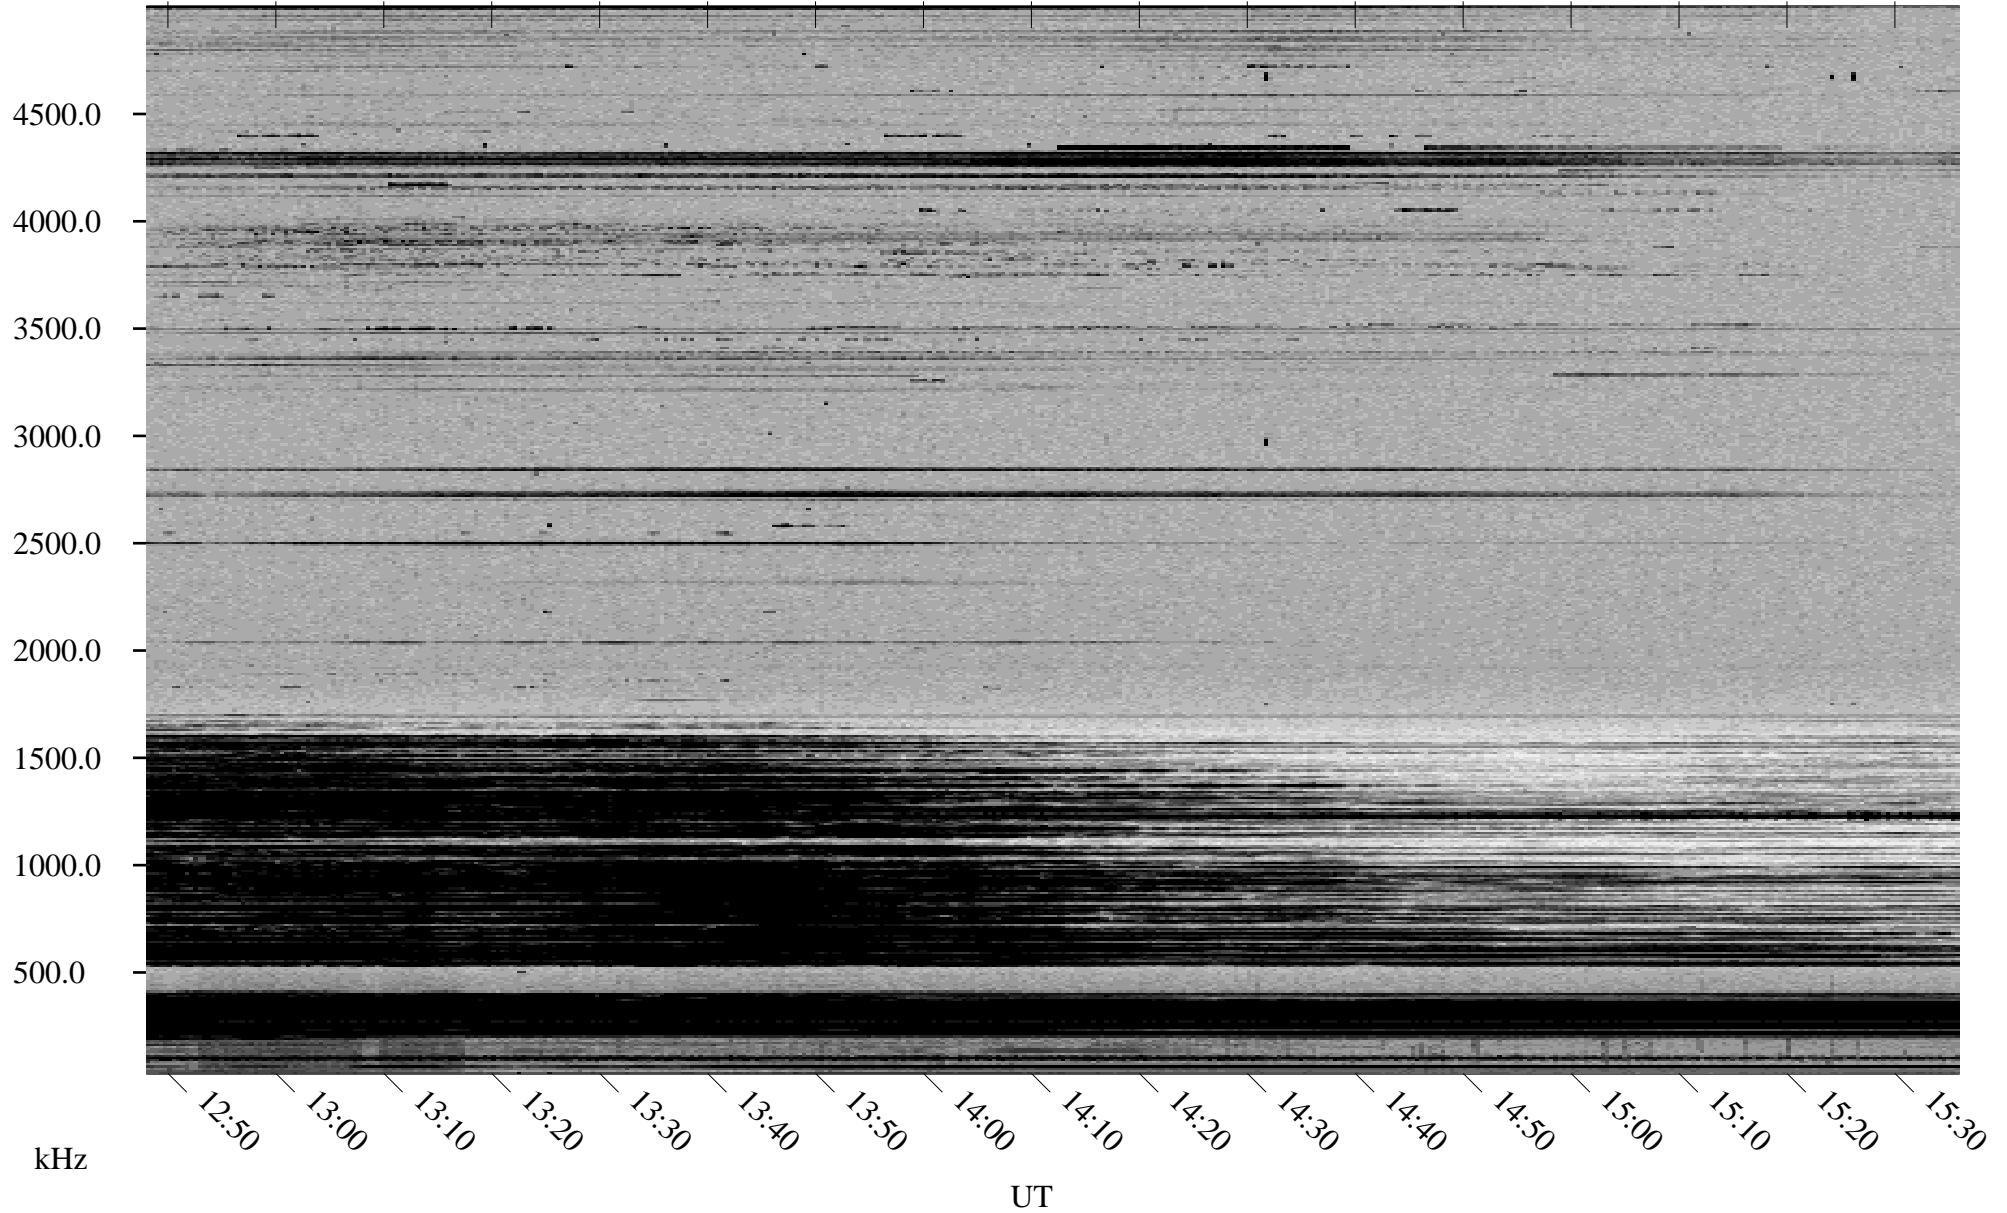

12/07/1998 Churchill, Manitoba

Linear Scale Black = 161 White = 15

ch983411.r00m max_12

Page 1

12/07/1998 Churchill, Manitoba

Linear Scale Black = 161 White = 15

ch983411.r00m max_12

Page 2

12/08/1998 Churchill, Manitoba

Linear Scale Black = 161 White = 15

ch983411.r00m max_12

Page 3

12/08/1998 Churchill, Manitoba

Linear Scale Black = 161 White = 15

ch983411.r00m max_12

Page 4

12/08/1998 Churchill, Manitoba

Linear Scale Black = 161 White = 15

ch983411.r00m max_12

Page 5

12/08/1998 Churchill, Manitoba

Linear Scale Black = 161 White = 15

ch983411.r00m max_12

Page 6

12/08/1998 Churchill, Manitoba

Linear Scale Black = 161 White = 15

ch983411.r00m max_12

Page 7

12/08/1998 Churchill, Manitoba

Linear Scale Black = 161 White = 15

ch983411.r00m max_12

Page 8