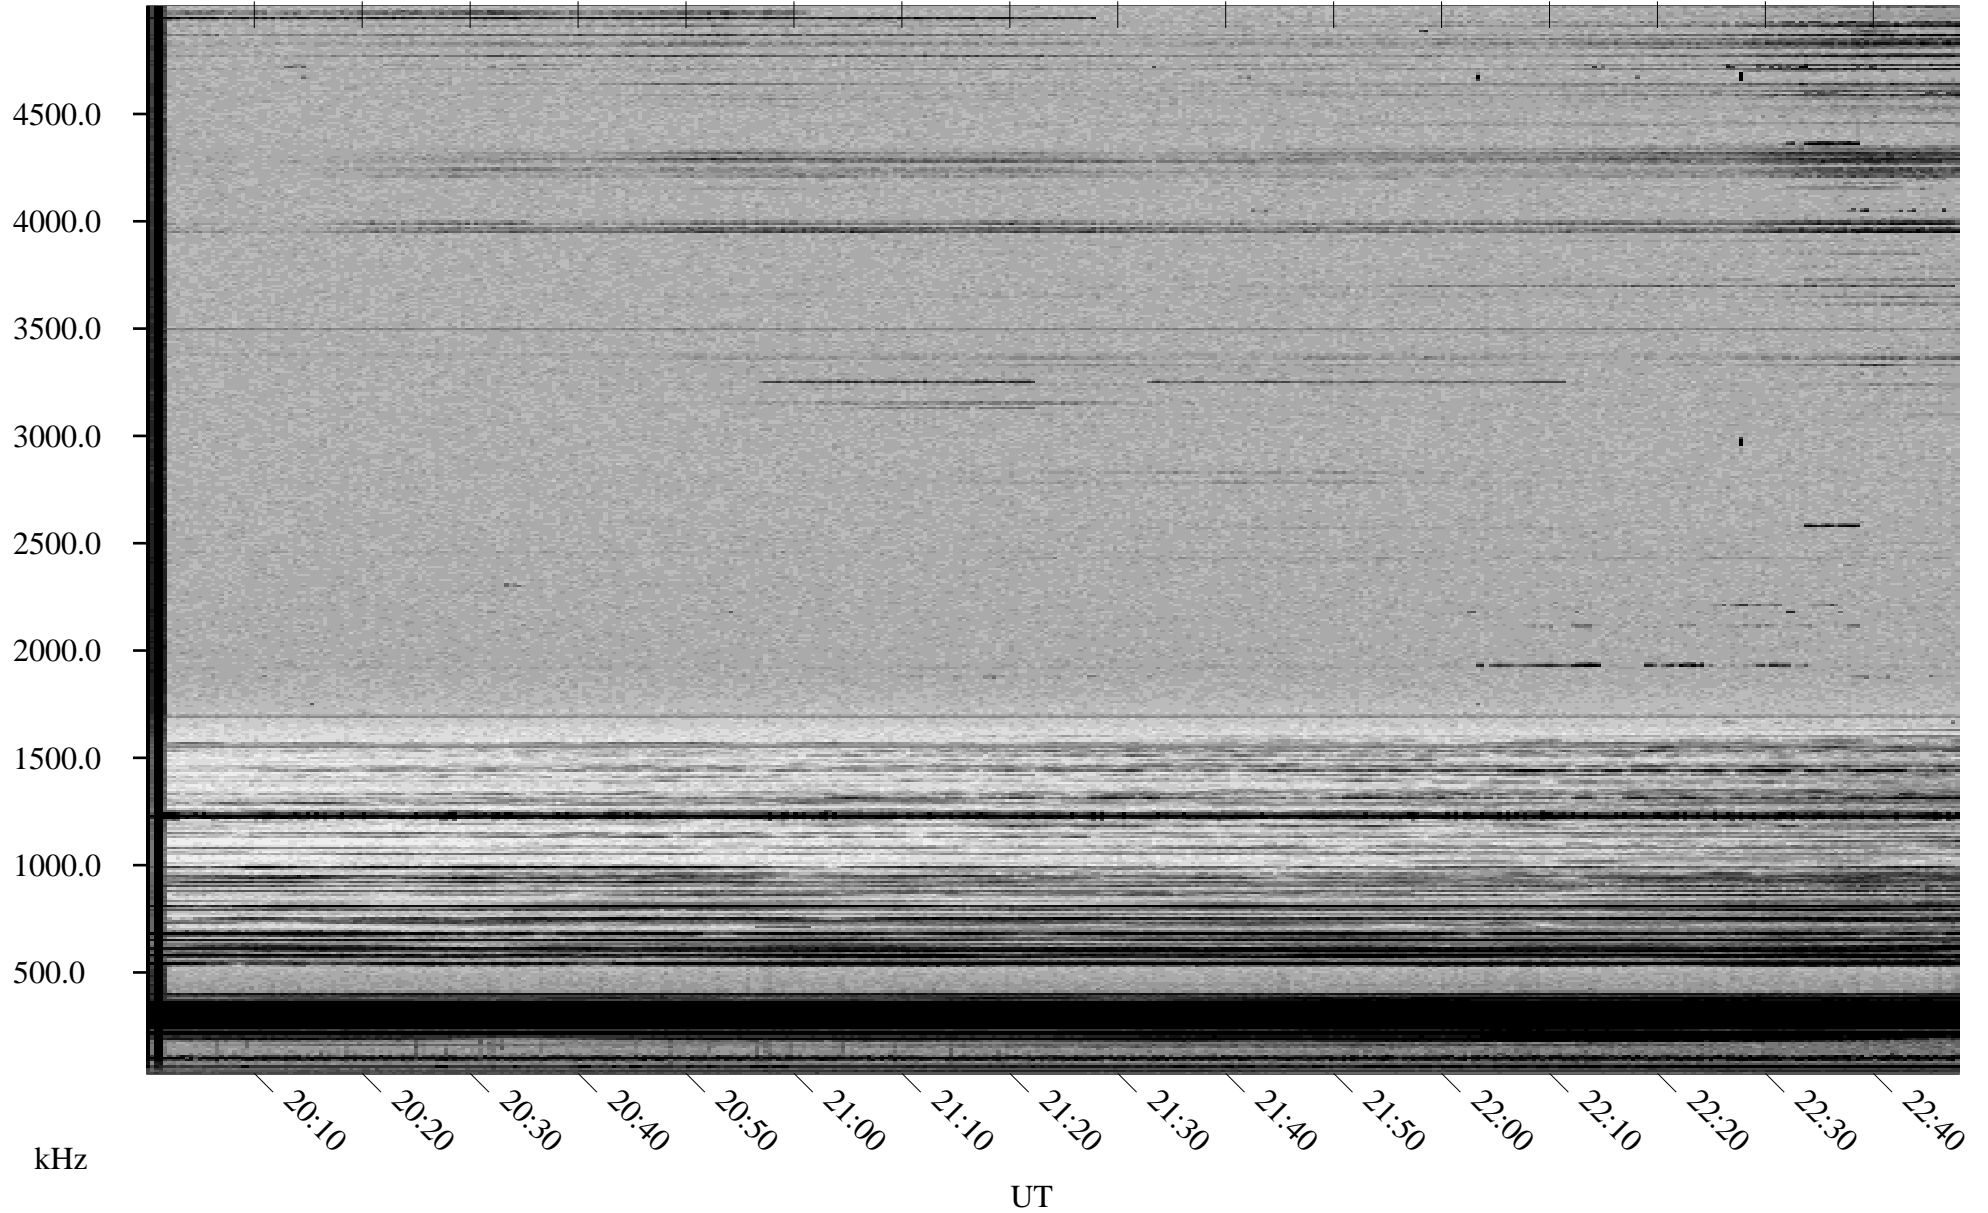

12/08/1998 Churchill, Manitoba

Linear Scale Black = 161 White = 15

ch98342l.r00m max_12

Page 1

12/08/1998 Churchill, Manitoba

Linear Scale Black = 161 White = 15

ch98342l.r00m max_12

Page 2

12/09/1998 Churchill, Manitoba

Linear Scale Black = 161 White = 15

ch98342l.r00m max_12

12/09/1998 Churchill, Manitoba

Linear Scale Black = 161 White = 15

ch98342l.r00m max_12

Page 4

12/09/1998 Churchill, Manitoba

Linear Scale Black = 161 White = 15

ch98342l.r00m max_12

12/09/1998 Churchill, Manitoba

Linear Scale Black = 161 White = 15

ch98342l.r00m max_12

Page 6

12/09/1998 Churchill, Manitoba

Linear Scale Black = 161 White = 15

ch98342l.r00m max_12

Page 7

12/09/1998 Churchill, Manitoba

Linear Scale Black = 161 White = 15

ch98342l.r00m max_12