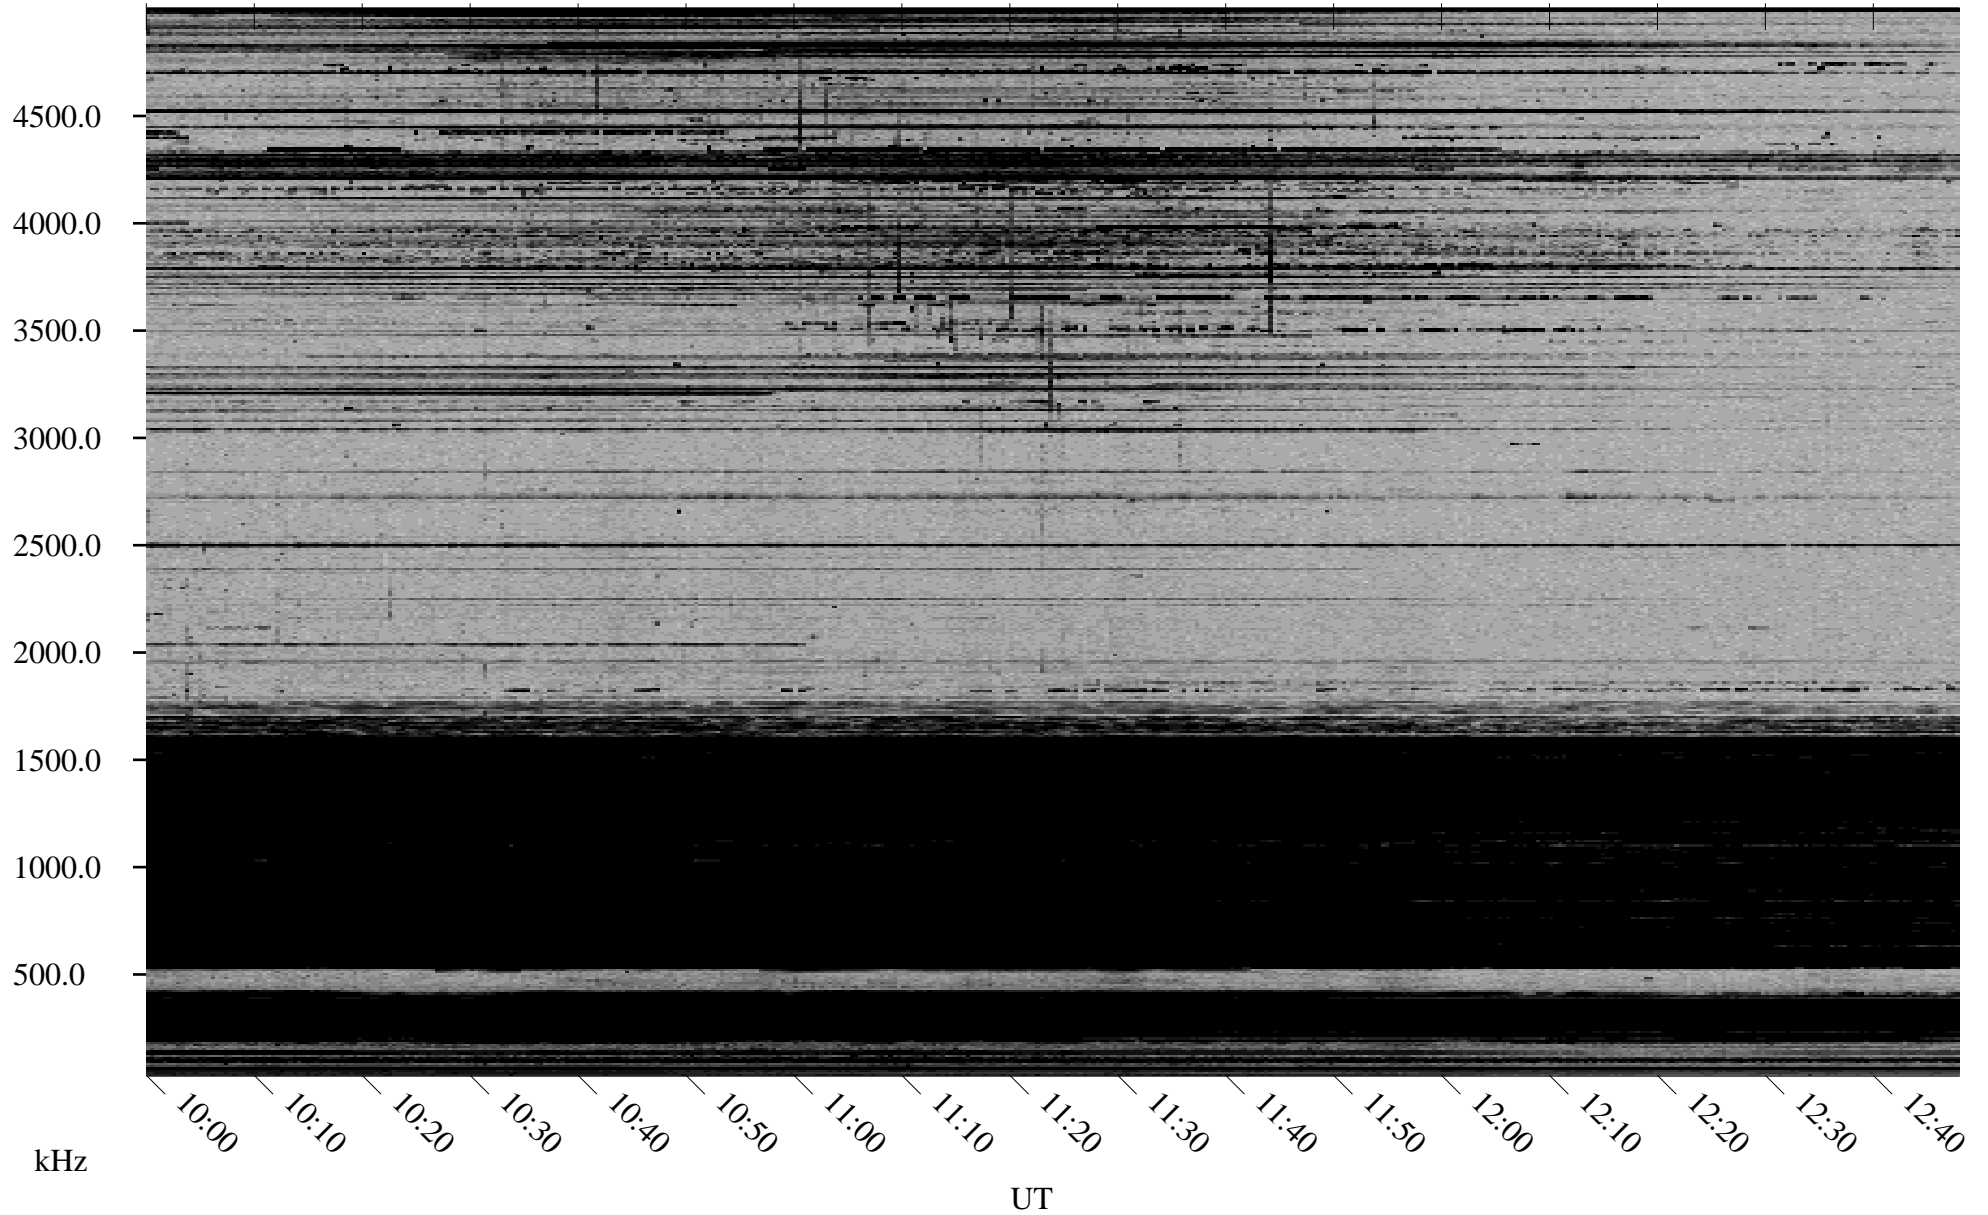

12/08/1998 Churchill, Manitoba

Linear Scale Black = 161 White = 15

ch98342l.r00m max_12

Page 1

12/08/1998 Churchill, Manitoba

Linear Scale Black = 161 White = 15

ch98342l.r00m max_12

Page 2

12/09/1998 Churchill, Manitoba

Linear Scale Black = 161 White = 15

ch98342l.r00m max_12

12/09/1998 Churchill, Manitoba

Linear Scale Black = 161 White = 15

ch98342l.r00m max_12

Page 4

12/09/1998 Churchill, Manitoba

Linear Scale Black = 161 White = 15

ch98342l.r00m max_12

12/09/1998 Churchill, Manitoba

Linear Scale Black = 161 White = 15

ch98342l.r00m max_12

Page 6

12/09/1998 Churchill, Manitoba

Linear Scale Black = 161 White = 15

ch98342l.r00m max_12

Page 7

12/09/1998 Churchill, Manitoba

Linear Scale Black = 161 White = 15

ch98342l.r00m max_12