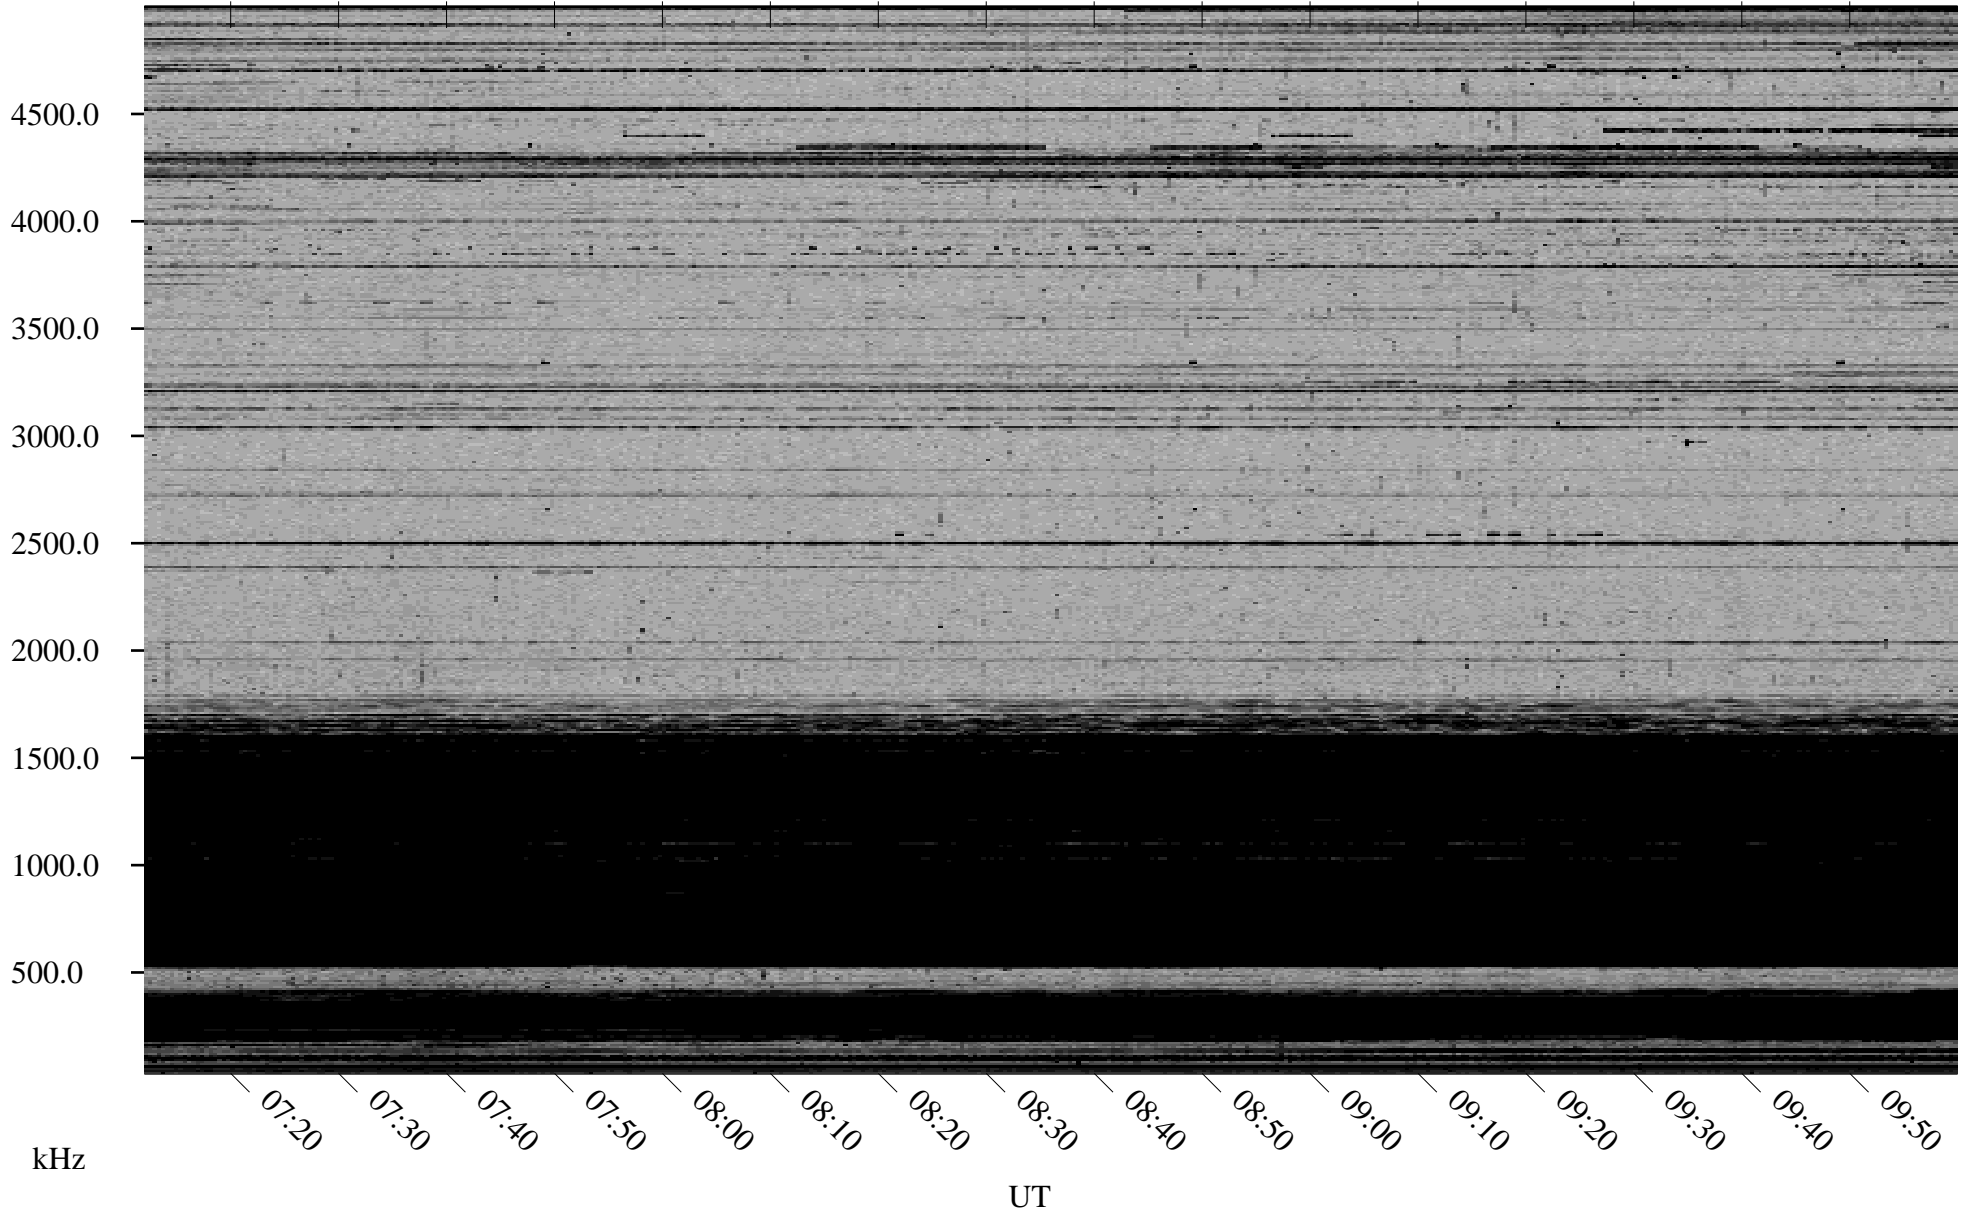

12/08/1998 Churchill, Manitoba

Linear Scale Black = 161 White = 15

ch98342l.r00m max_12

Page 1

12/08/1998 Churchill, Manitoba

Linear Scale Black = 161 White = 15

ch98342l.r00m max_12

Page 2

12/09/1998 Churchill, Manitoba

Linear Scale Black = 161 White = 15

ch98342l.r00m max_12

12/09/1998 Churchill, Manitoba

Linear Scale Black = 161 White = 15

ch98342l.r00m max_12

Page 4

12/09/1998 Churchill, Manitoba

Linear Scale Black = 161 White = 15

ch98342l.r00m max_12

12/09/1998 Churchill, Manitoba

Linear Scale Black = 161 White = 15

ch98342l.r00m max_12

Page 6

12/09/1998 Churchill, Manitoba

Linear Scale Black = 161 White = 15

ch98342l.r00m max_12

Page 7

12/09/1998 Churchill, Manitoba

Linear Scale Black = 161 White = 15

ch98342l.r00m max_12