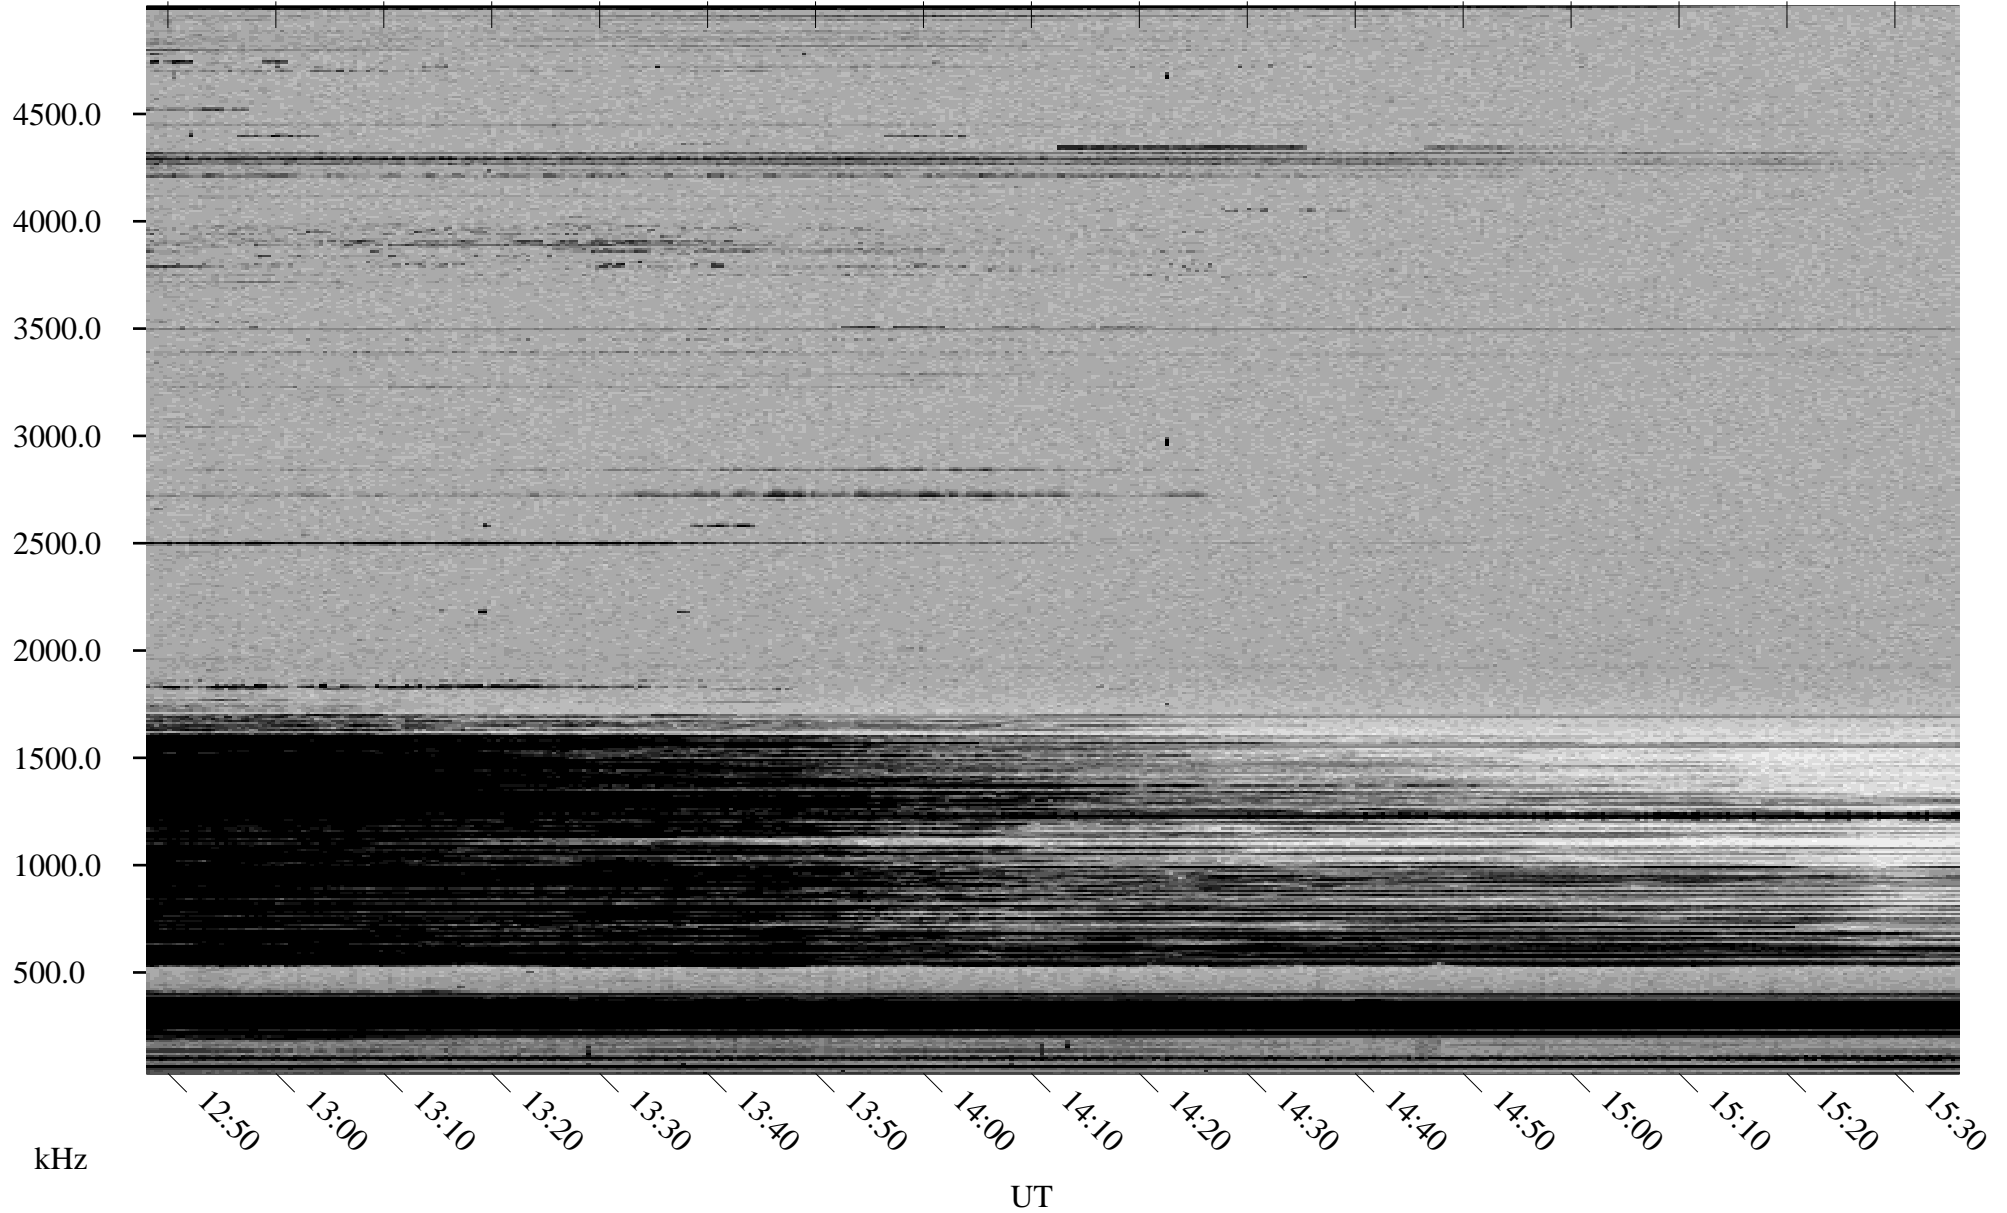

12/08/1998 Churchill, Manitoba

Linear Scale Black = 161 White = 15

ch98342l.r00m max_12

Page 1

12/08/1998 Churchill, Manitoba

Linear Scale Black = 161 White = 15

ch98342l.r00m max_12

Page 2

12/09/1998 Churchill, Manitoba

Linear Scale Black = 161 White = 15

ch98342l.r00m max_12

12/09/1998 Churchill, Manitoba

Linear Scale Black = 161 White = 15

ch98342l.r00m max_12

Page 4

12/09/1998 Churchill, Manitoba

Linear Scale Black = 161 White = 15

ch98342l.r00m max_12

12/09/1998 Churchill, Manitoba

Linear Scale Black = 161 White = 15

ch98342l.r00m max_12

Page 6

12/09/1998 Churchill, Manitoba

Linear Scale Black = 161 White = 15

ch98342l.r00m max_12

Page 7

12/09/1998 Churchill, Manitoba

Linear Scale Black = 161 White = 15

ch98342l.r00m max_12