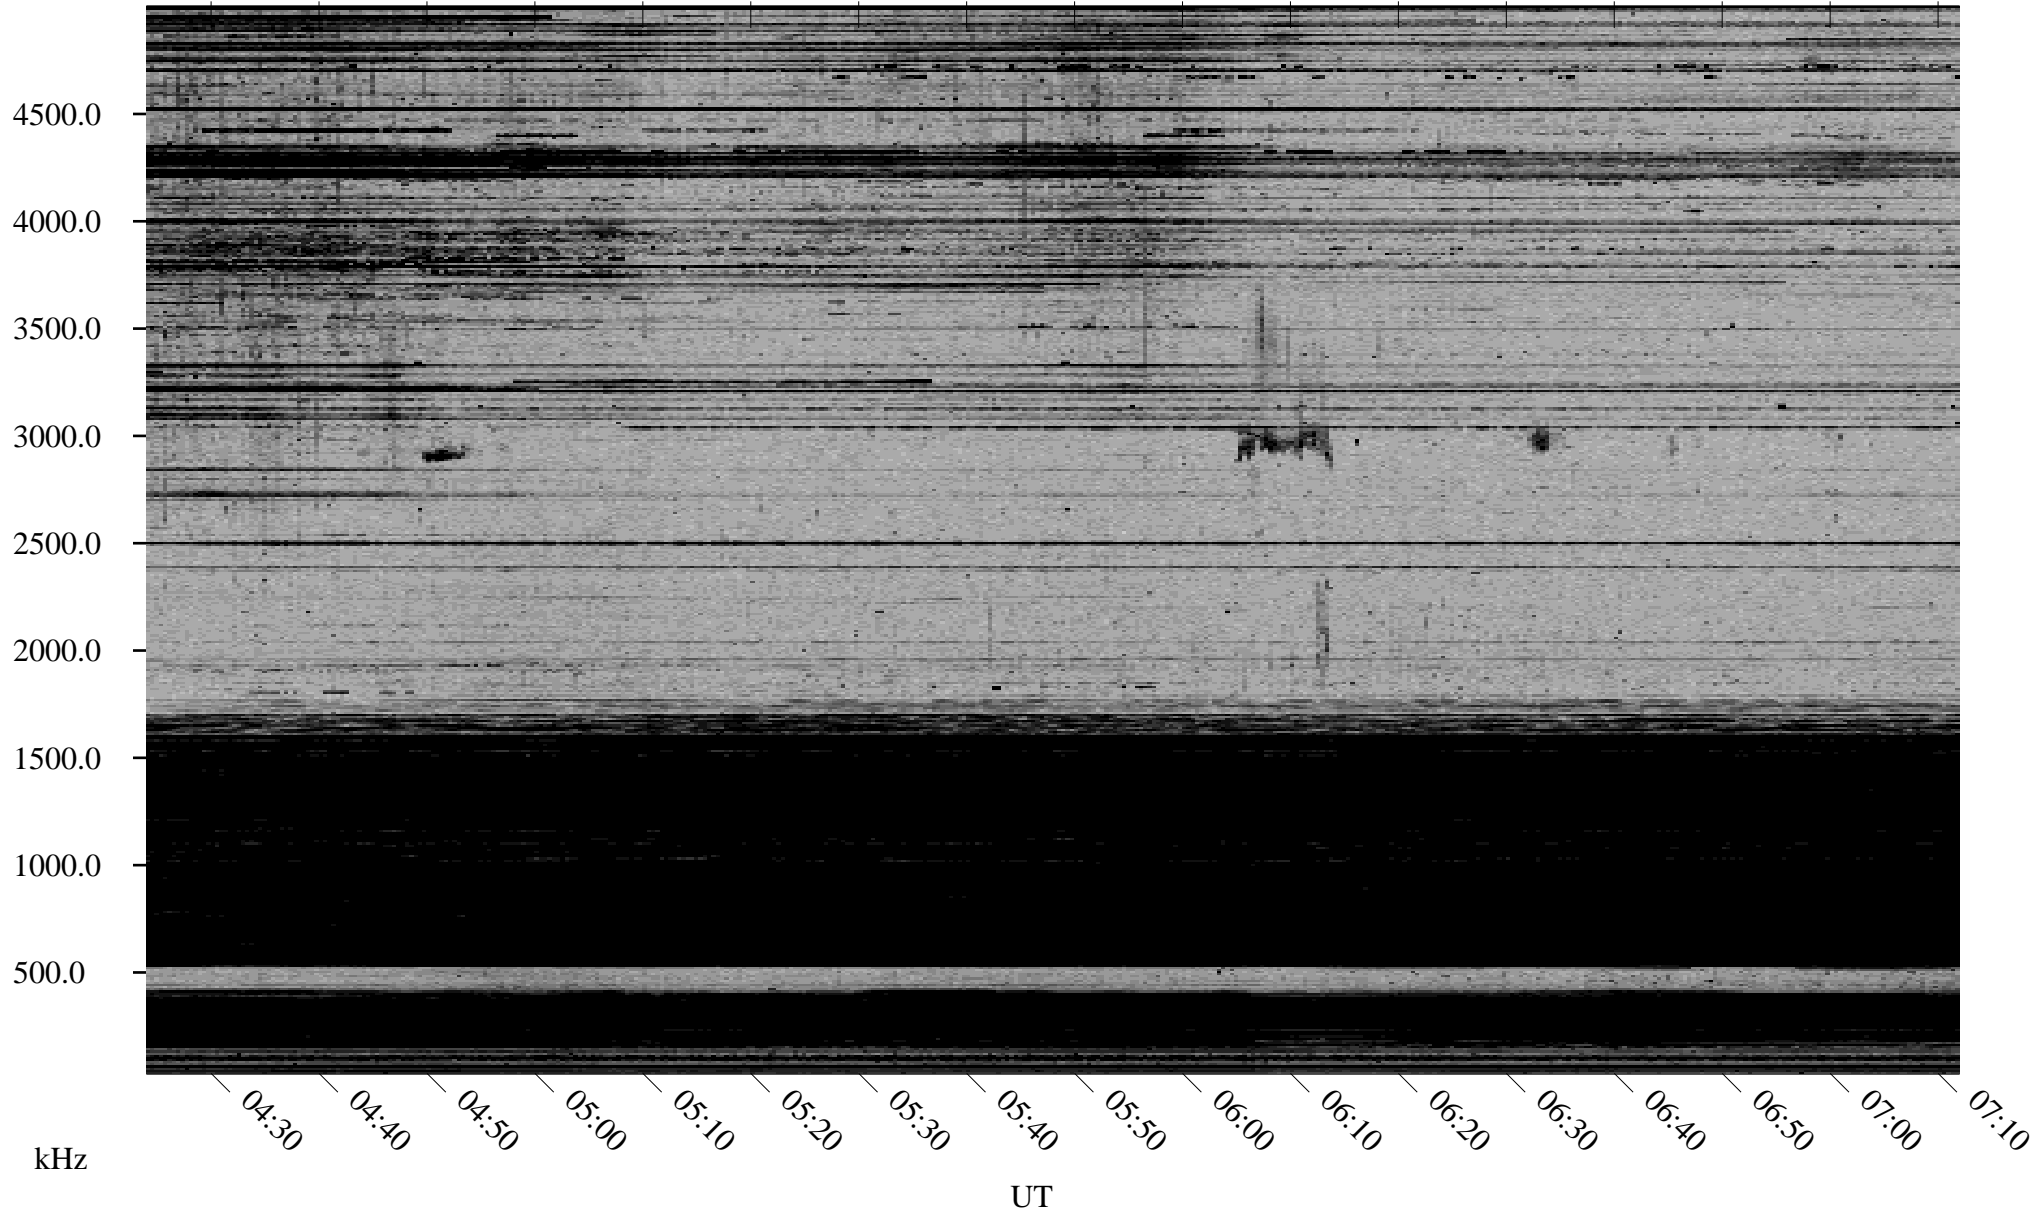

12/08/1998 Churchill, Manitoba

Linear Scale Black = 161 White = 15

ch98342l.r00m max_12

Page 1

12/08/1998 Churchill, Manitoba

Linear Scale Black = 161 White = 15

ch98342l.r00m max_12

Page 2

12/09/1998 Churchill, Manitoba

Linear Scale Black = 161 White = 15

ch98342l.r00m max_12

12/09/1998 Churchill, Manitoba

Linear Scale Black = 161 White = 15

ch98342l.r00m max_12

Page 4

12/09/1998 Churchill, Manitoba

Linear Scale Black = 161 White = 15

ch98342l.r00m max_12

12/09/1998 Churchill, Manitoba

Linear Scale Black = 161 White = 15

ch98342l.r00m max_12

Page 6

12/09/1998 Churchill, Manitoba

Linear Scale Black = 161 White = 15

ch98342l.r00m max_12

Page 7

12/09/1998 Churchill, Manitoba

Linear Scale Black = 161 White = 15

ch98342l.r00m max_12