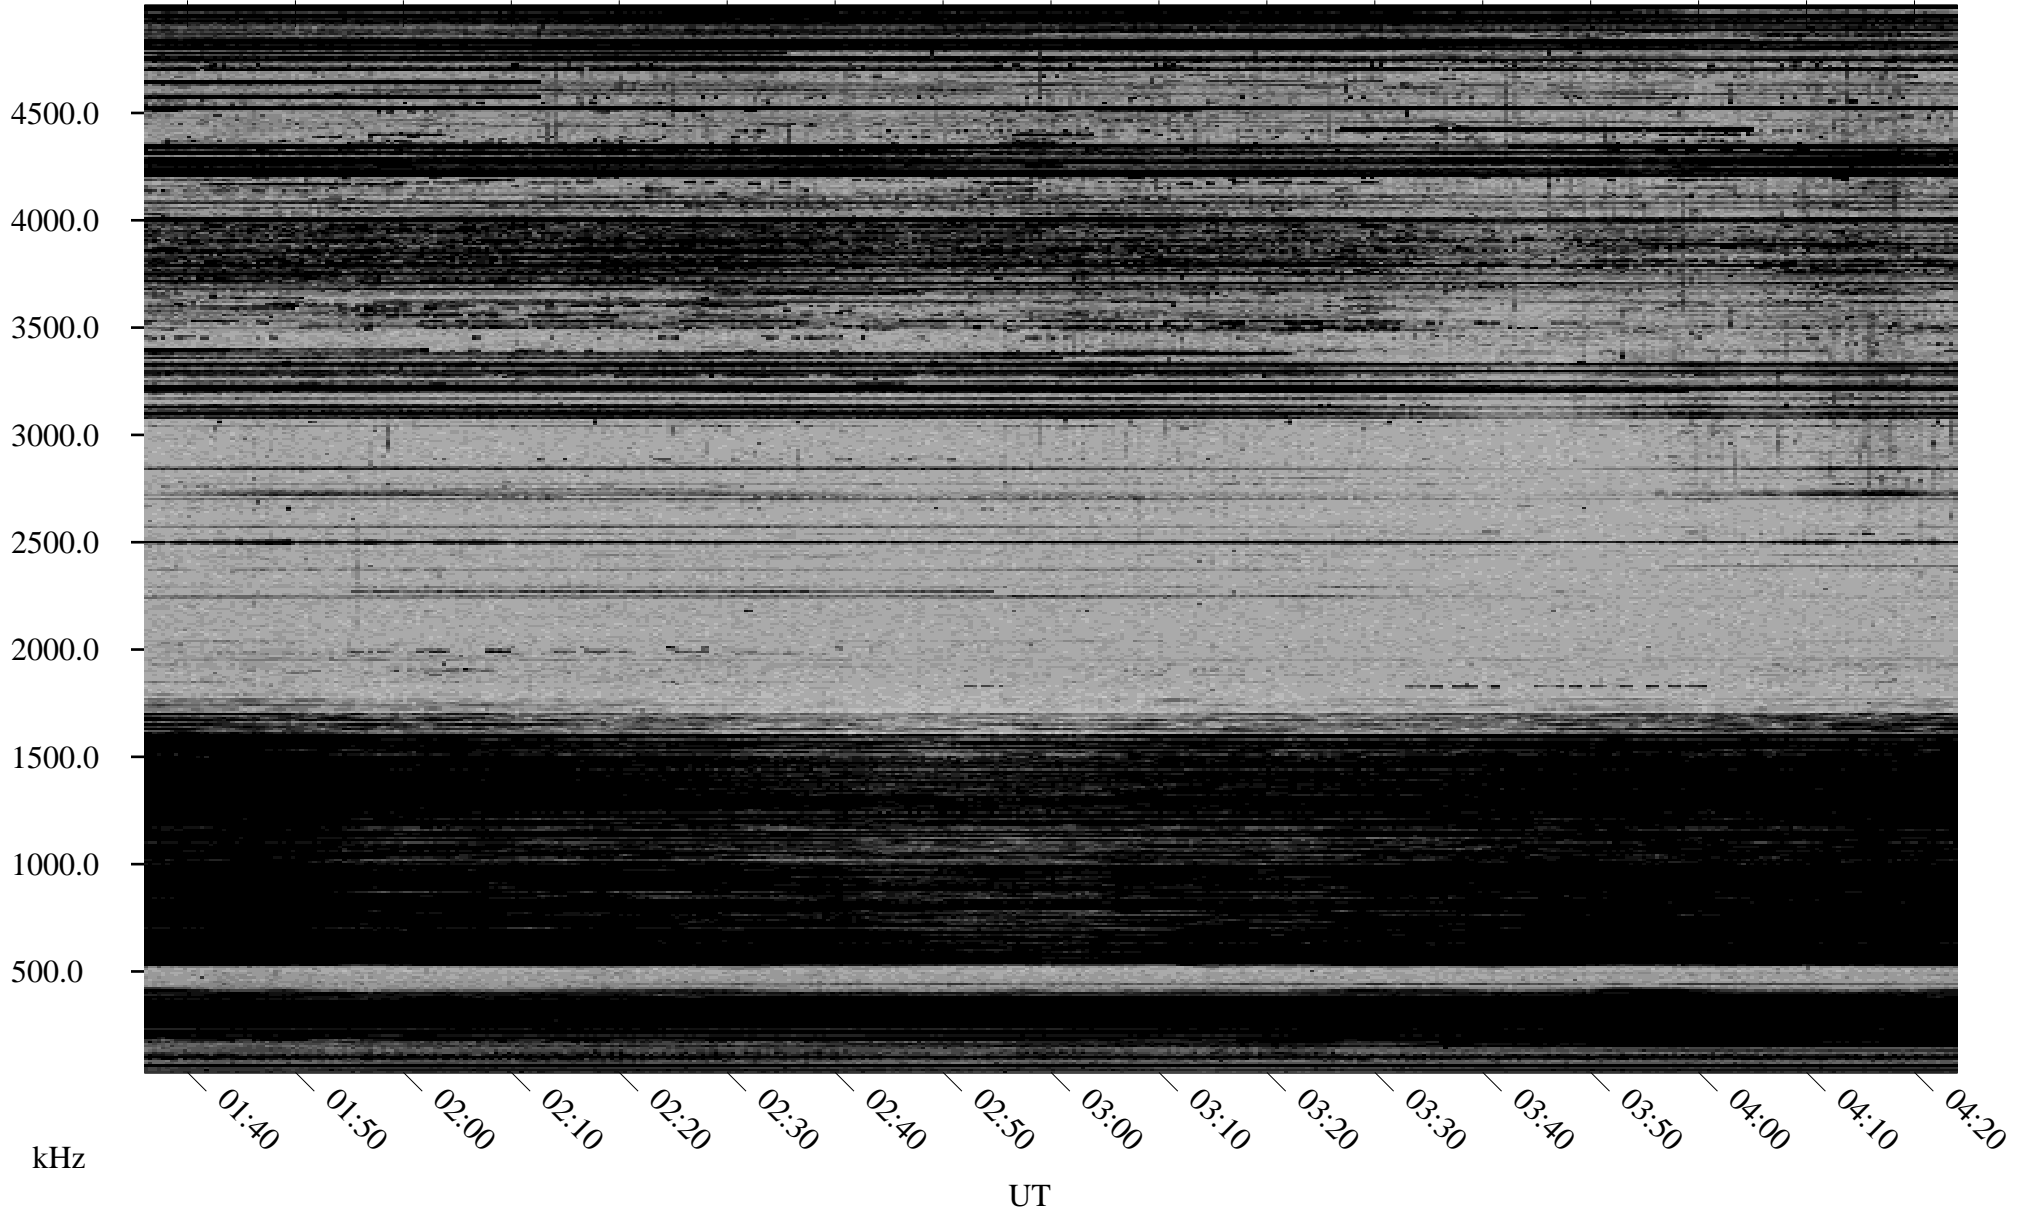

12/08/1998 Churchill, Manitoba

Linear Scale Black = 161 White = 15

ch98342l.r00m max_12

Page 1

12/08/1998 Churchill, Manitoba

Linear Scale Black = 161 White = 15

ch98342l.r00m max_12

Page 2

12/09/1998 Churchill, Manitoba

Linear Scale Black = 161 White = 15

ch98342l.r00m max_12

12/09/1998 Churchill, Manitoba

Linear Scale Black = 161 White = 15

ch98342l.r00m max_12

Page 4

12/09/1998 Churchill, Manitoba

Linear Scale Black = 161 White = 15

ch98342l.r00m max_12

12/09/1998 Churchill, Manitoba

Linear Scale Black = 161 White = 15

ch98342l.r00m max_12

Page 6

12/09/1998 Churchill, Manitoba

Linear Scale Black = 161 White = 15

ch98342l.r00m max_12

Page 7

12/09/1998 Churchill, Manitoba

Linear Scale Black = 161 White = 15

ch98342l.r00m max_12